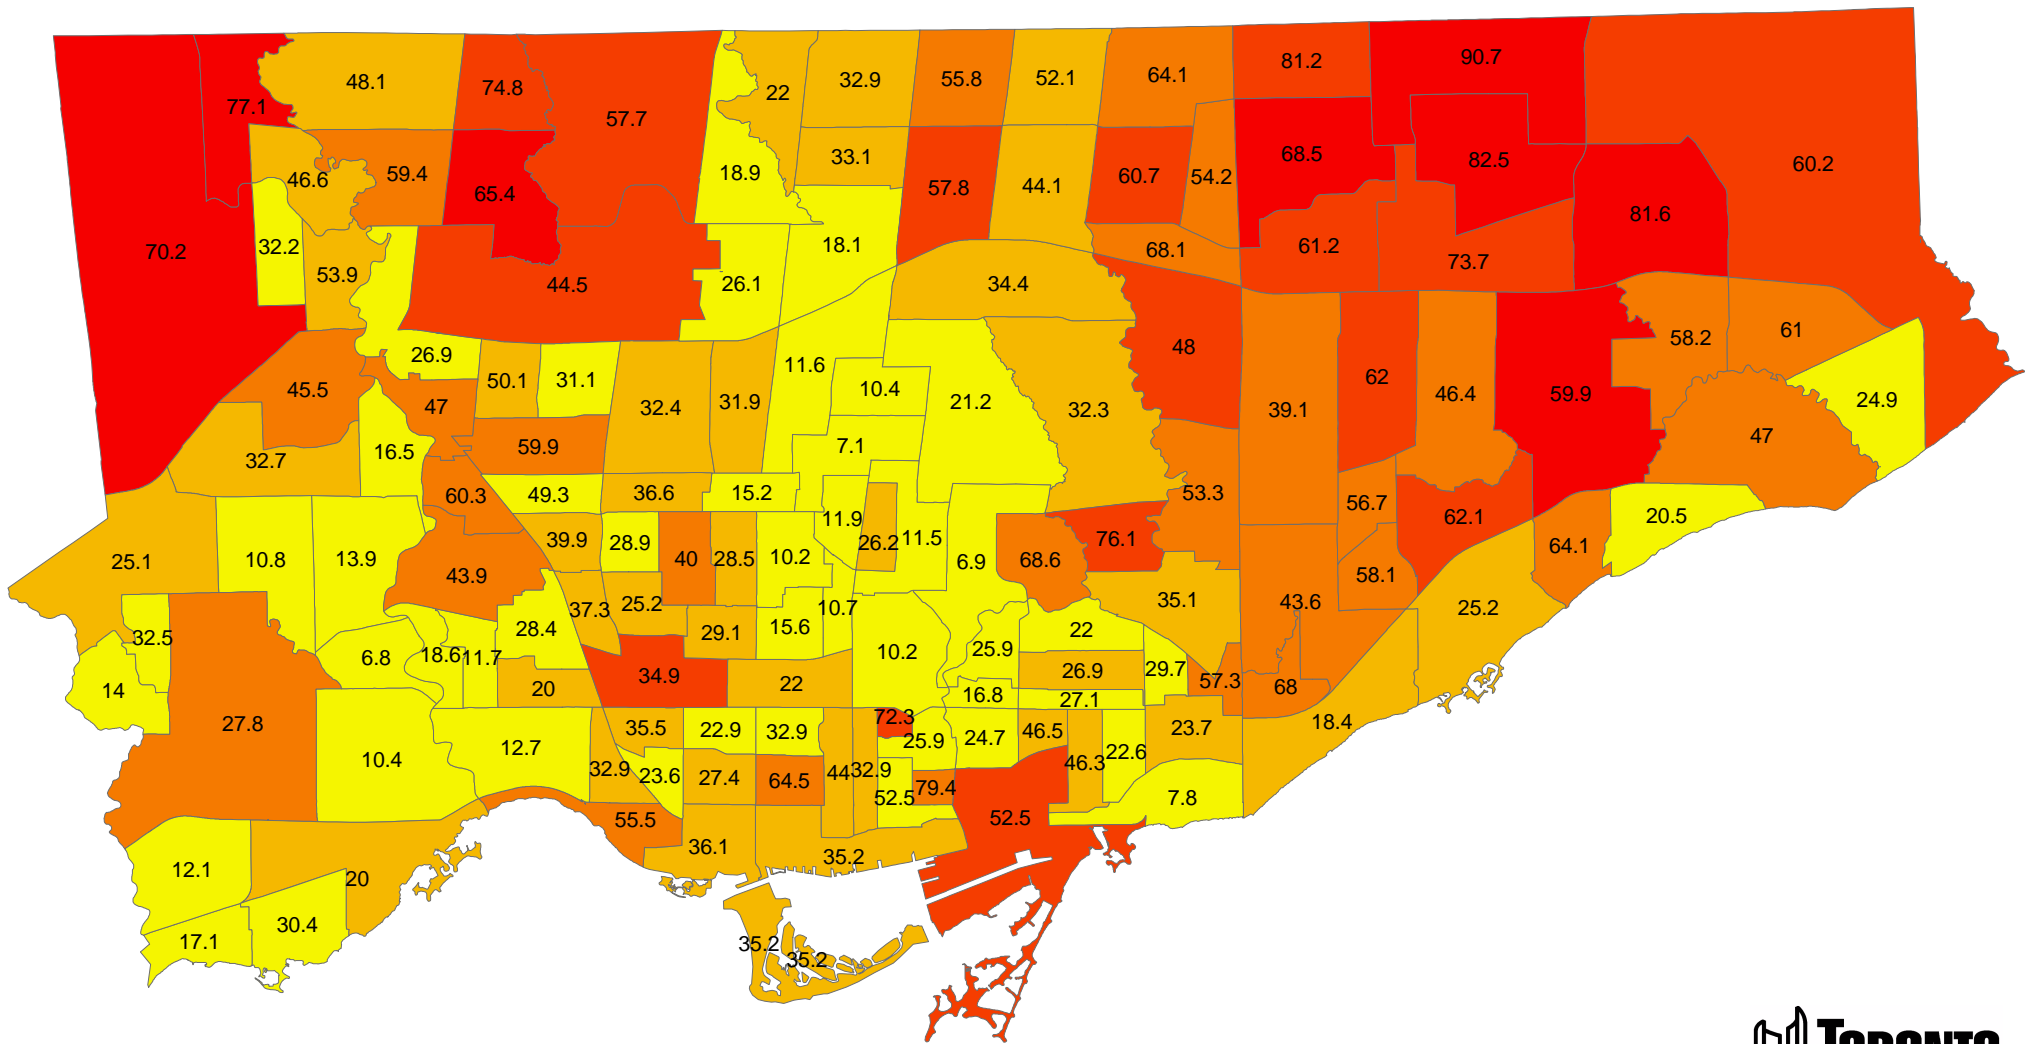

2001 Visible Minority Population in the City of Toronto

Persons and % of Total Population by Neighbourhood

Legend

Visible Minority Population (persons)

- 550 - 3495
- 3496 - 7360
- 7361 - 12395
- 12396 - 19600
- 19601 - 35865

Numbers on map denote Visible Minorities as a percentage of the total population.

Source: Census 2001, City of Toronto CNS SDAD
 Copyright 2003 City of Toronto. All Rights Reserved.
 Prepared by: Social Policy Analysis & Research
 Publication Date: June 2003

Visible Minority Population is taken from the Total Visible Minority section of the Census. For definition info contact Statistics Canada.