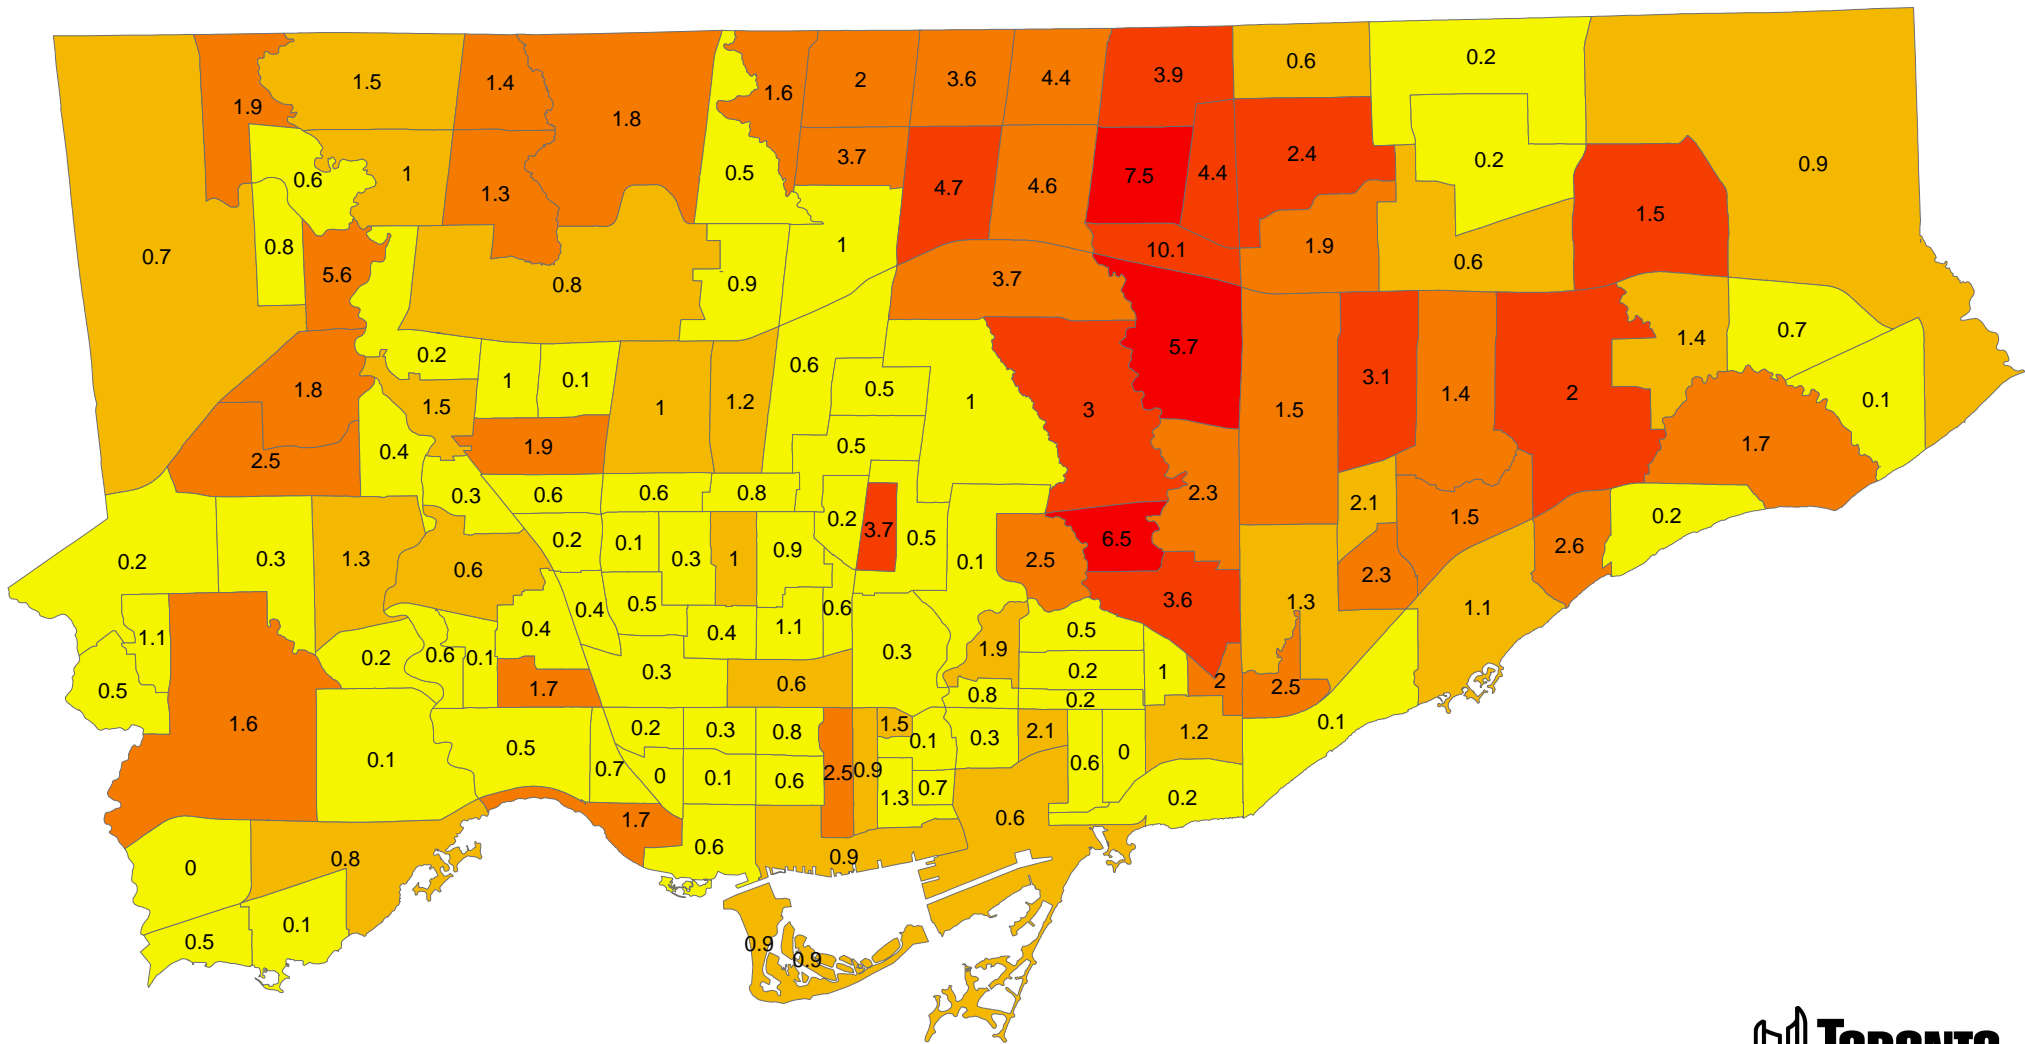

2001 West Asian Population in the City of Toronto

Persons and % of Total Population by Neighbourhood

Legend

West Asian Population (persons)

- 0 - 120
- 121 - 285
- 286 - 635
- 636 - 1270
- 1271 - 2020

Numbers on map denote West Asians as a percentage of the total population.

Source: Census 2001, City of Toronto CNS SDAD
 Copyright 2003 City of Toronto. All Rights Reserved.
 Prepared by: Social Policy Analysis & Research
 Publication Date: June 2003

West Asian Population is taken from the Visible Minority section of the Census. For definition info contact Statistics Canada.