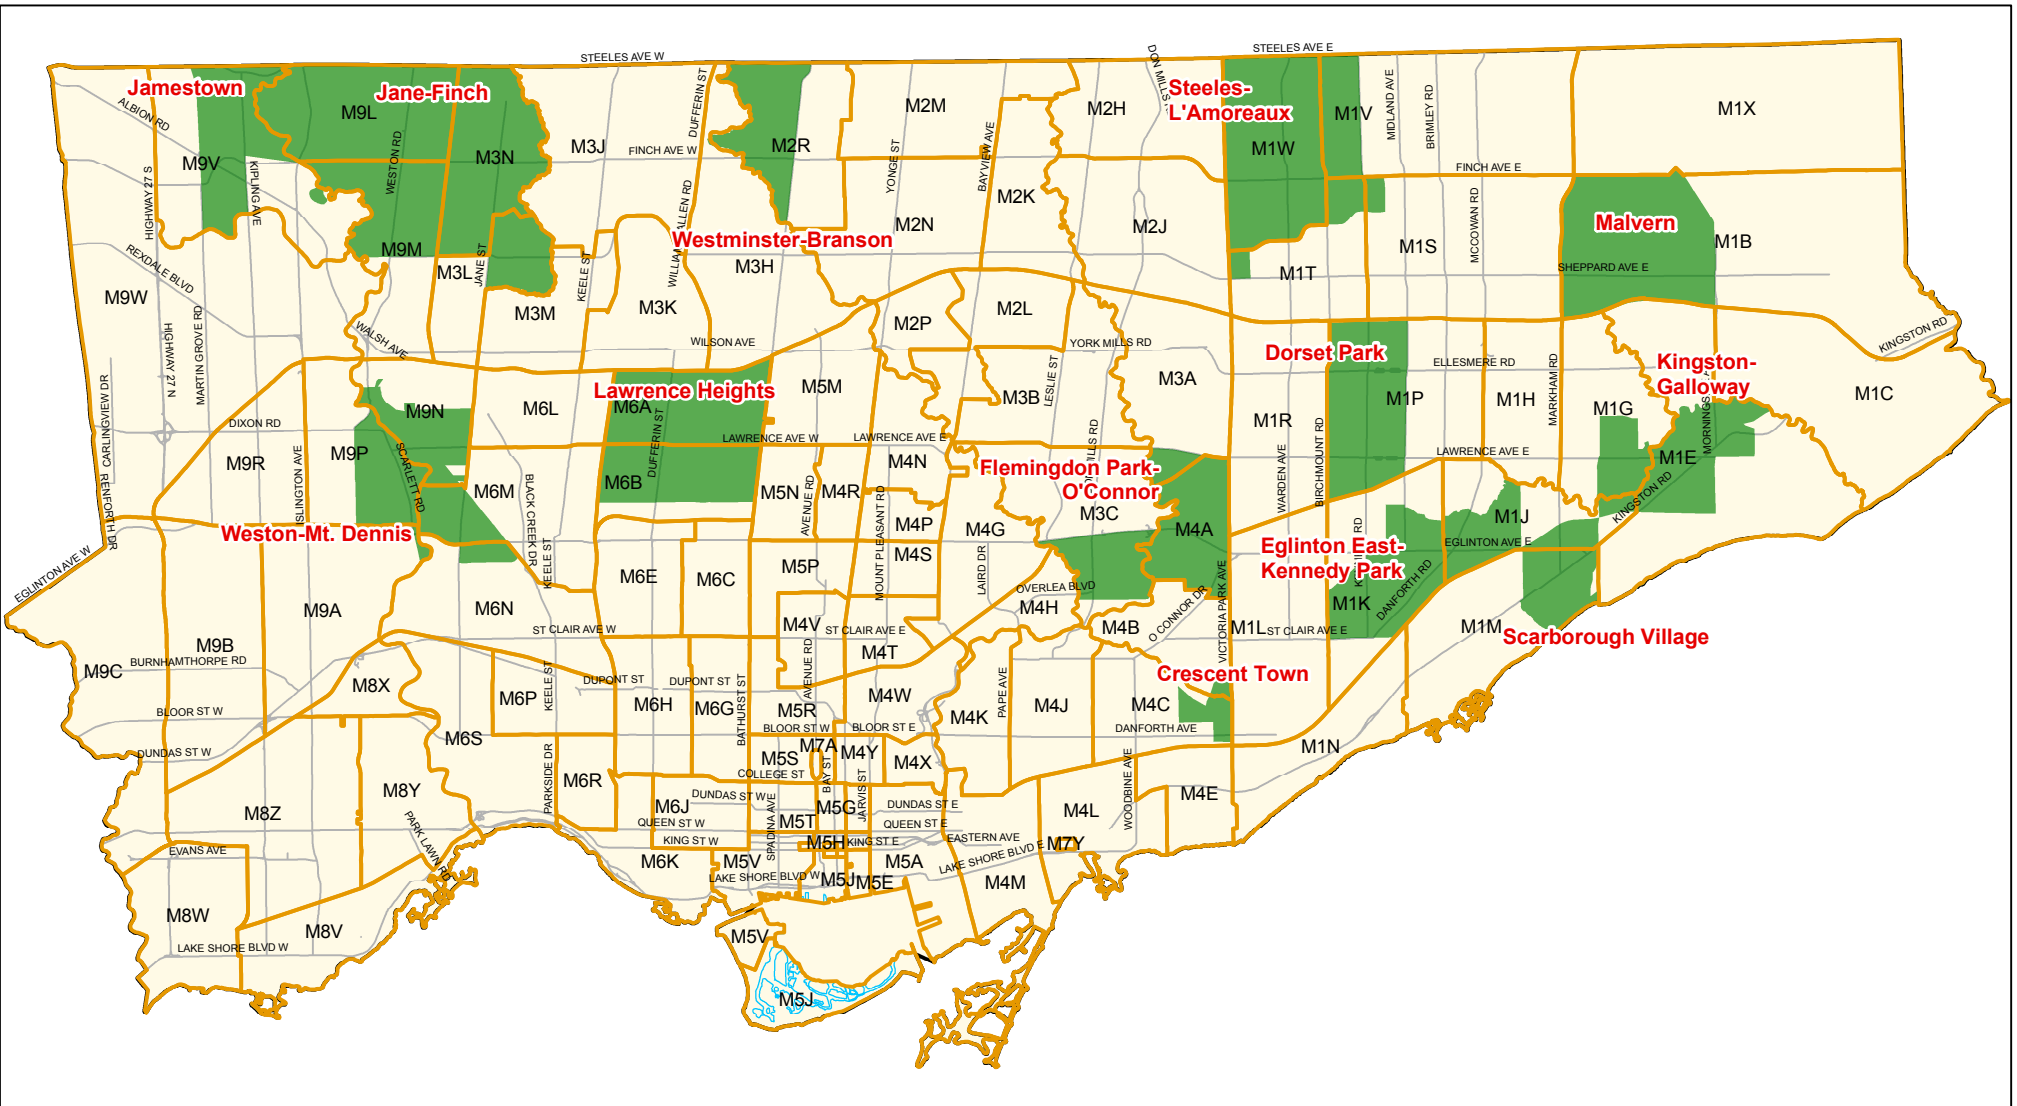

City of Toronto Priority Areas with Forward Sortation Areas

Legend

- Forward Sortation Area (first 3 digits of postal code)
- Priority Area
- Major Arterial Street

Notes: The priority areas are composed of neighbourhoods, neighbourhood areas (two or more joined neighbourhoods) and one special area (Kingston-Galloway) which is built out of Statistics Canada Dissemination Areas (DAs). For information on all the City's 140 neighbourhoods, please visit <http://www.toronto.ca/demographics/neighbourhoods.htm>