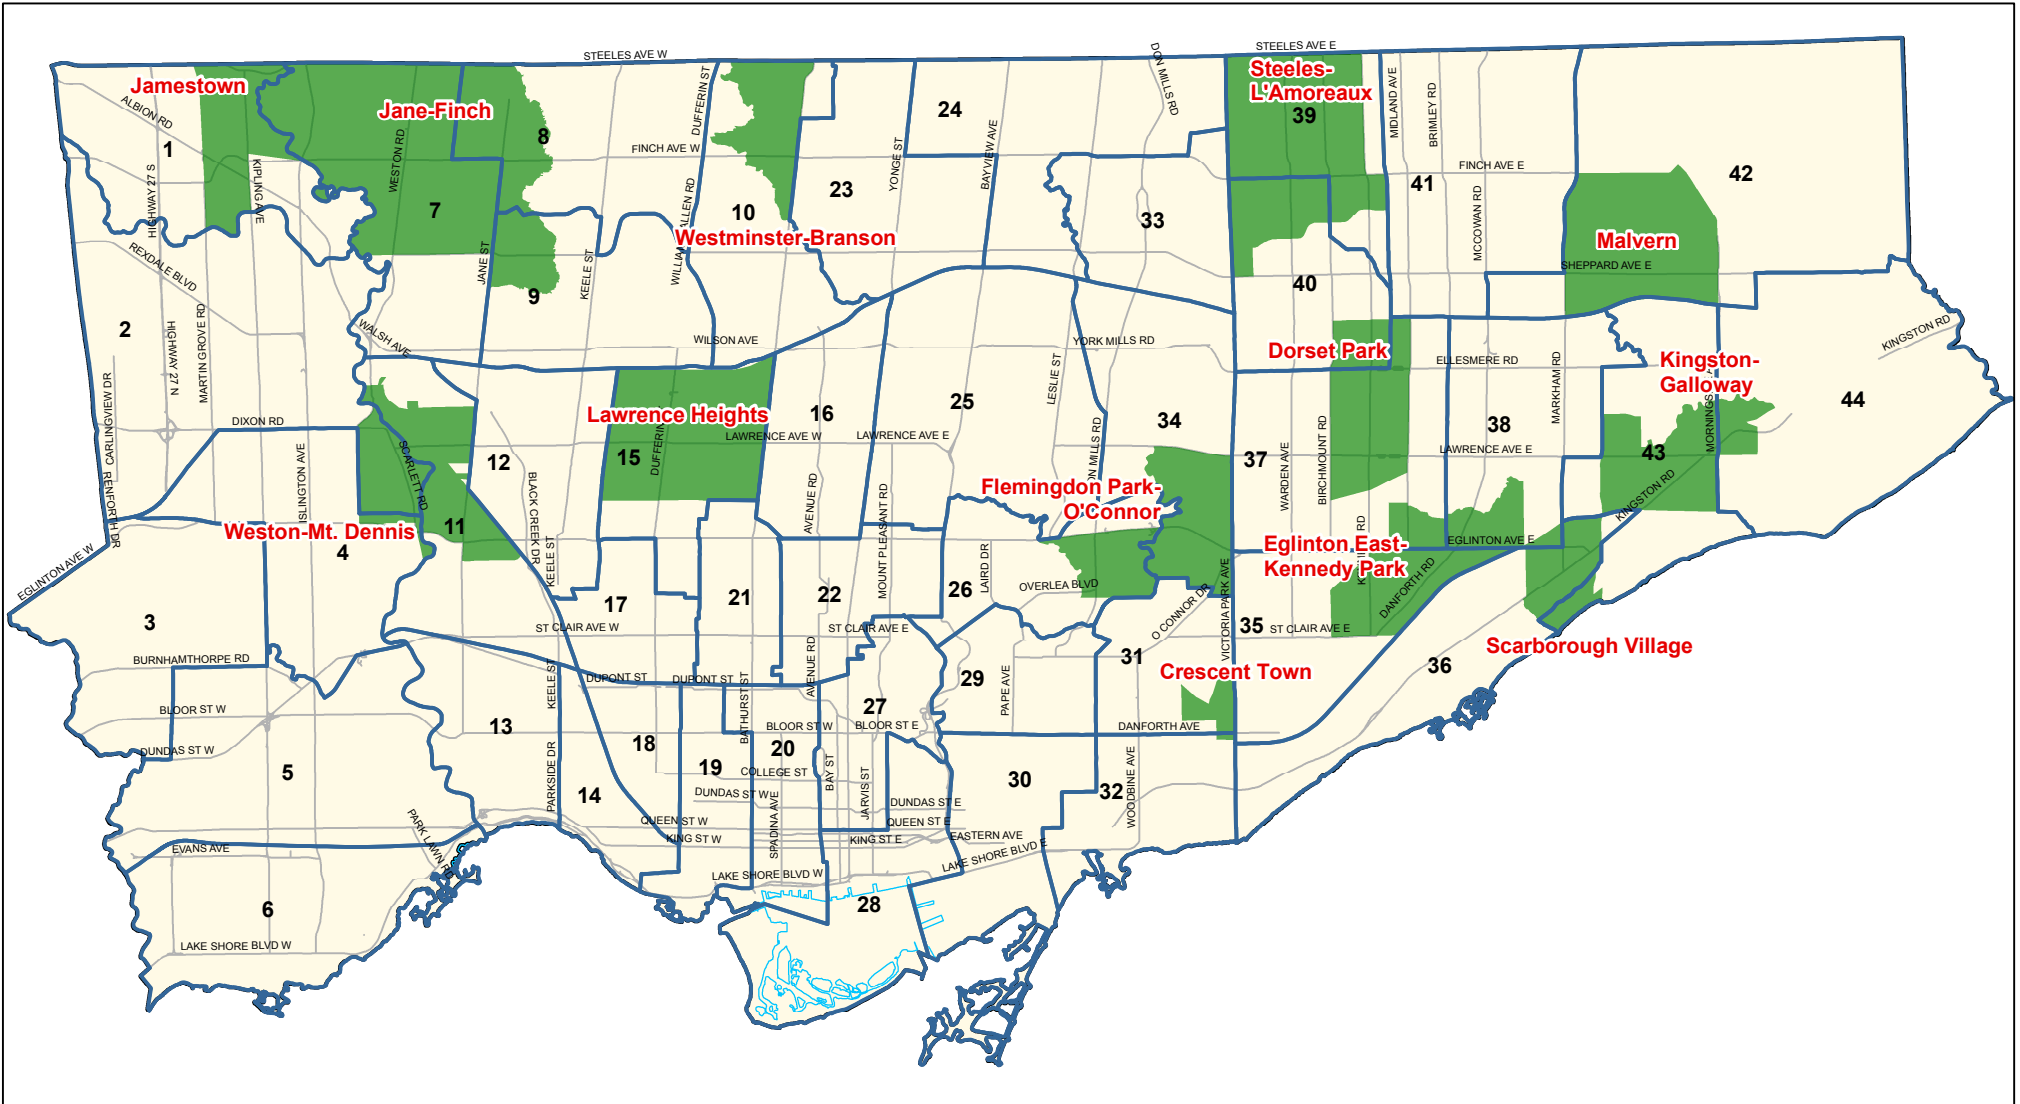

# City of Toronto Priority Areas with Wards

## Legend

-  Ward
-  Priority Area
-  Major Arterial Street

Notes: The priority areas are composed of neighbourhoods, neighbourhood areas (two or more joined neighbourhoods) and one special area (Kingston-Galloway) which is built out of Statistics Canada Dissemination Areas (DAs). For information on all the City's 140 neighbourhoods, please visit <http://www.toronto.ca/demographics/neighbourhoods.htm>