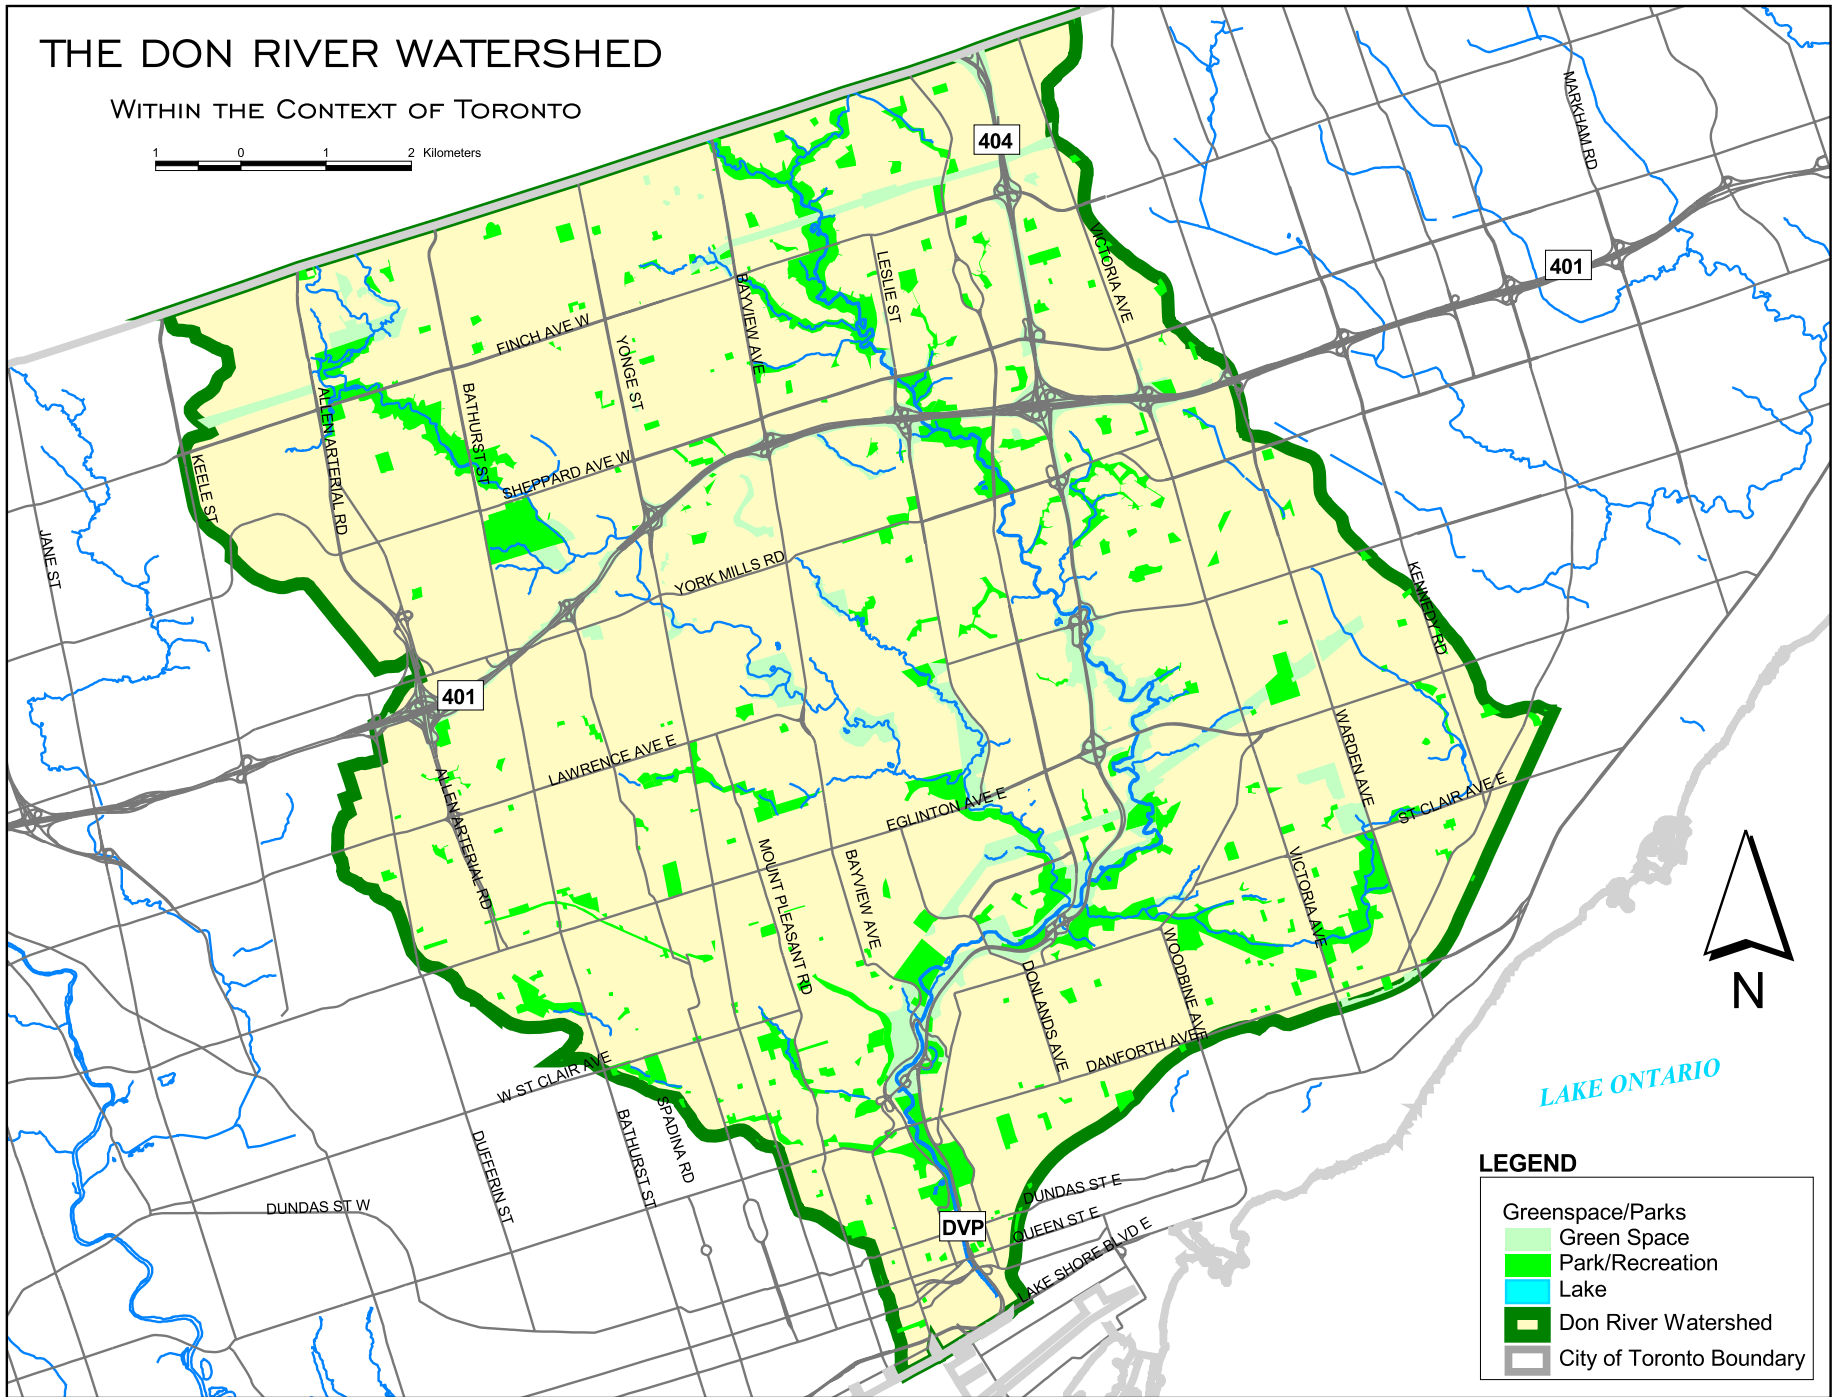

THE DON RIVER WATERSHED

WITHIN THE CONTEXT OF TORONTO

1 0 1 2 Kilometers

LEGEND

- Greenspace/Parks
- Green Space
- Park/Recreation
- Lake
- Don River Watershed
- City of Toronto Boundary