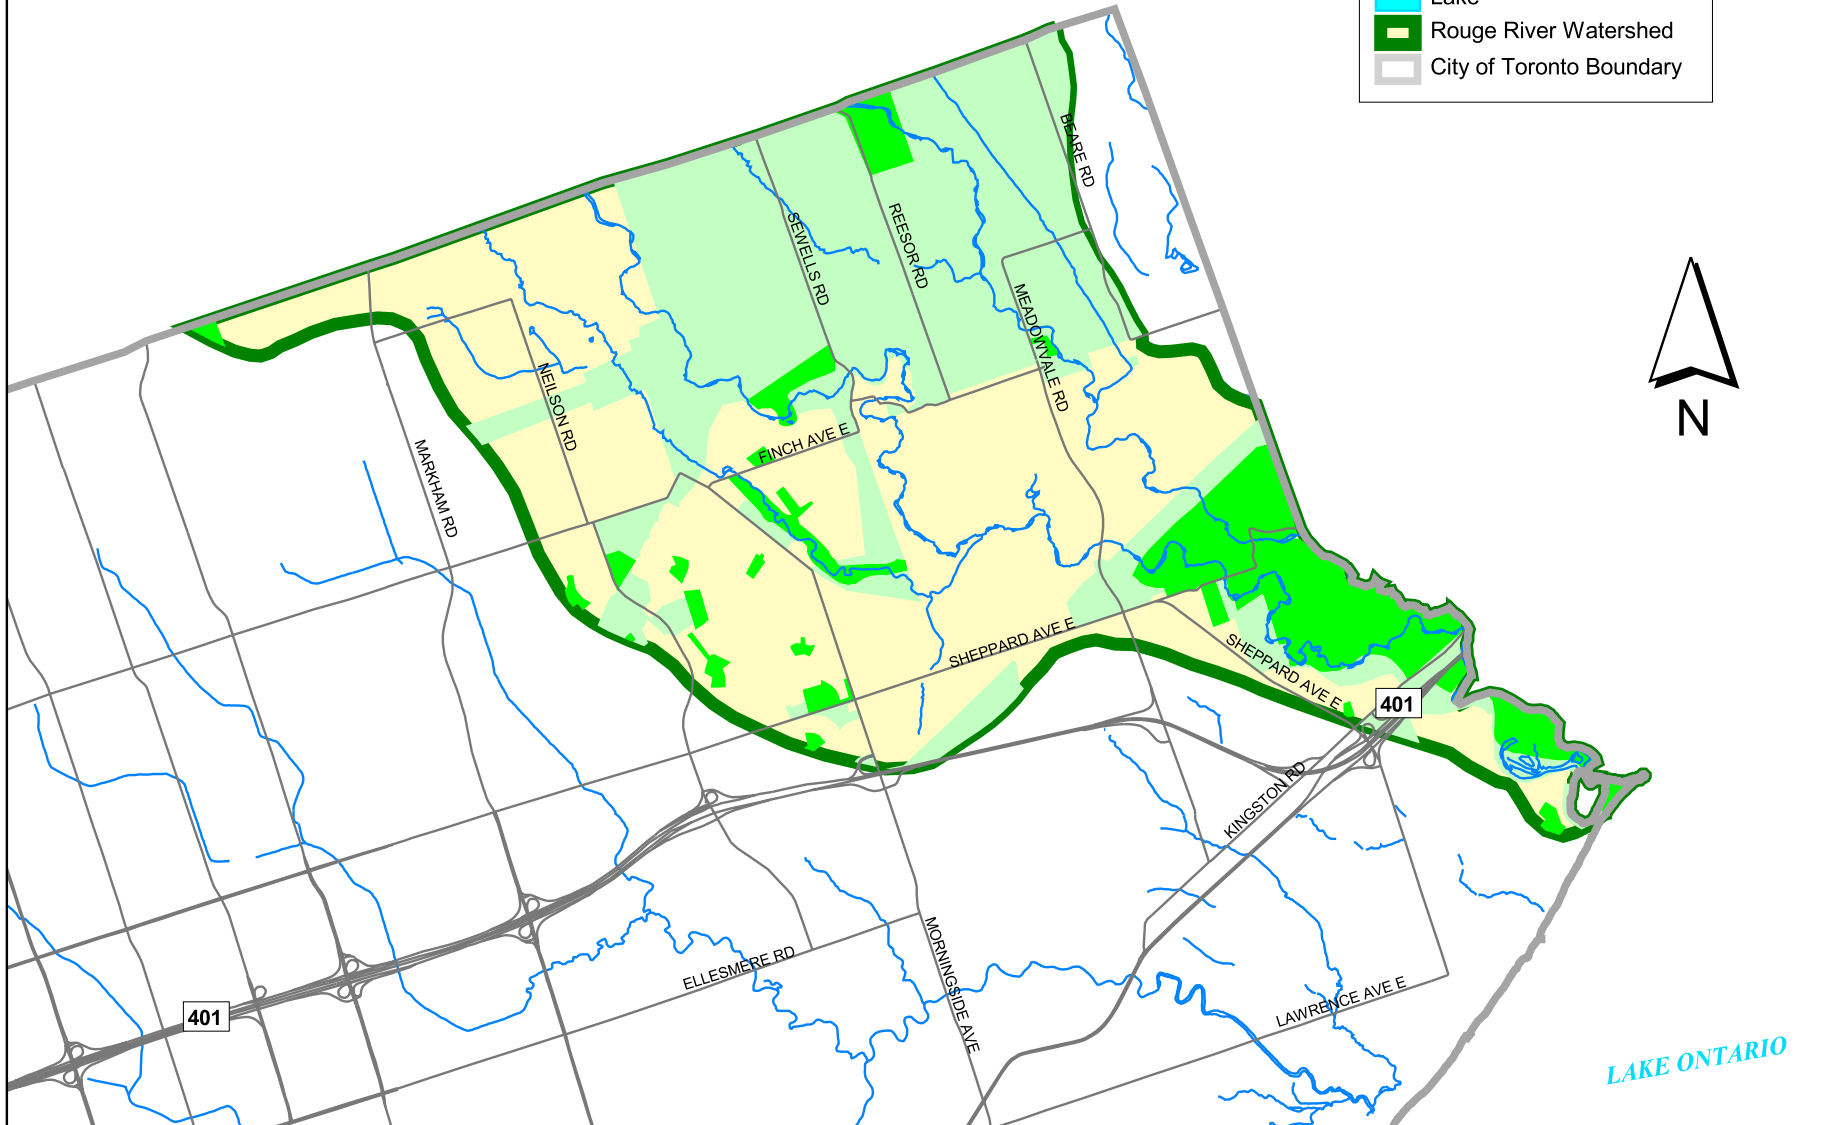

# THE ROUGE RIVER WATERSHED

WITHIN THE CONTEXT OF TORONTO

## LEGEND

- Greenspace/Parks
- Green Space
- Park/Recreation
- Lake
- Rouge River Watershed
- City of Toronto Boundary

LAKE ONTARIO