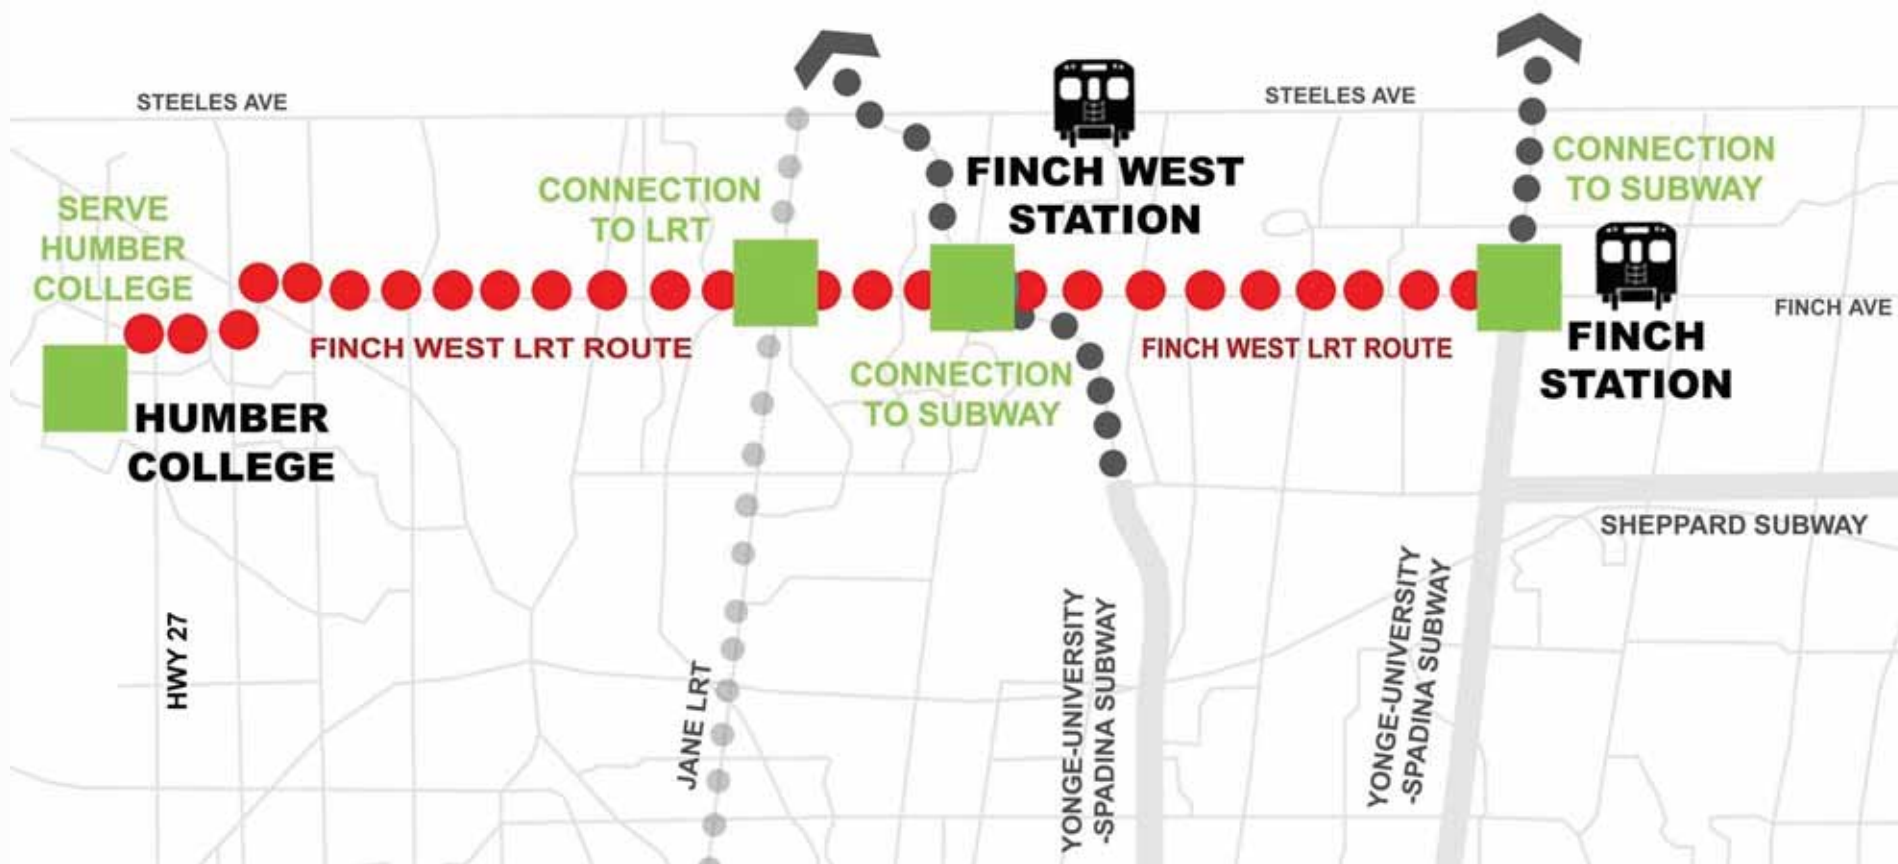

## FINCH WEST LRT - PROJECT SCOPE

- Light Rapid Transit line from Yonge Street to Hwy 27
- Reserved transit right-of-way in the centre of the street
- General Road Configuration
  - 2 traffic lanes in each direction + LRT ROW
  - Left turn lanes at major intersections
- On-street Platforms
  - Far side stops
  - 60 m long, 3.0 m wide
- Convenient connections at subway stations

# MAJOR CONNECTIONS

# ROUTE MAP AND STOPS

# PROPOSED ROUTING AT EMERY VILLAGE

**Finch West LRT (Weston to Milvan)**