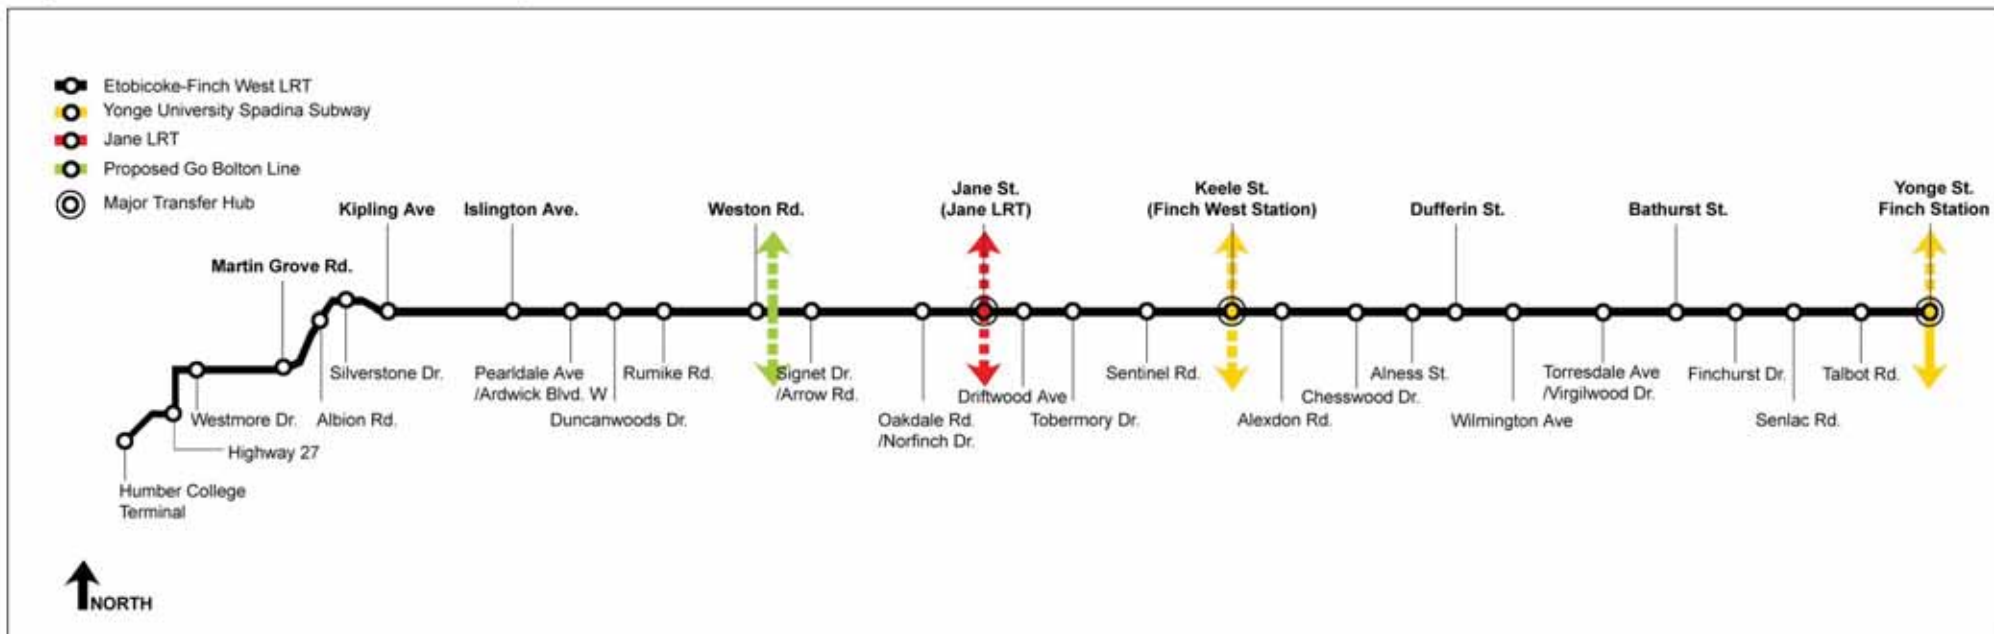

ROUTE MAP AND STOPS

ETOBICOKE-FINCH WEST LRT