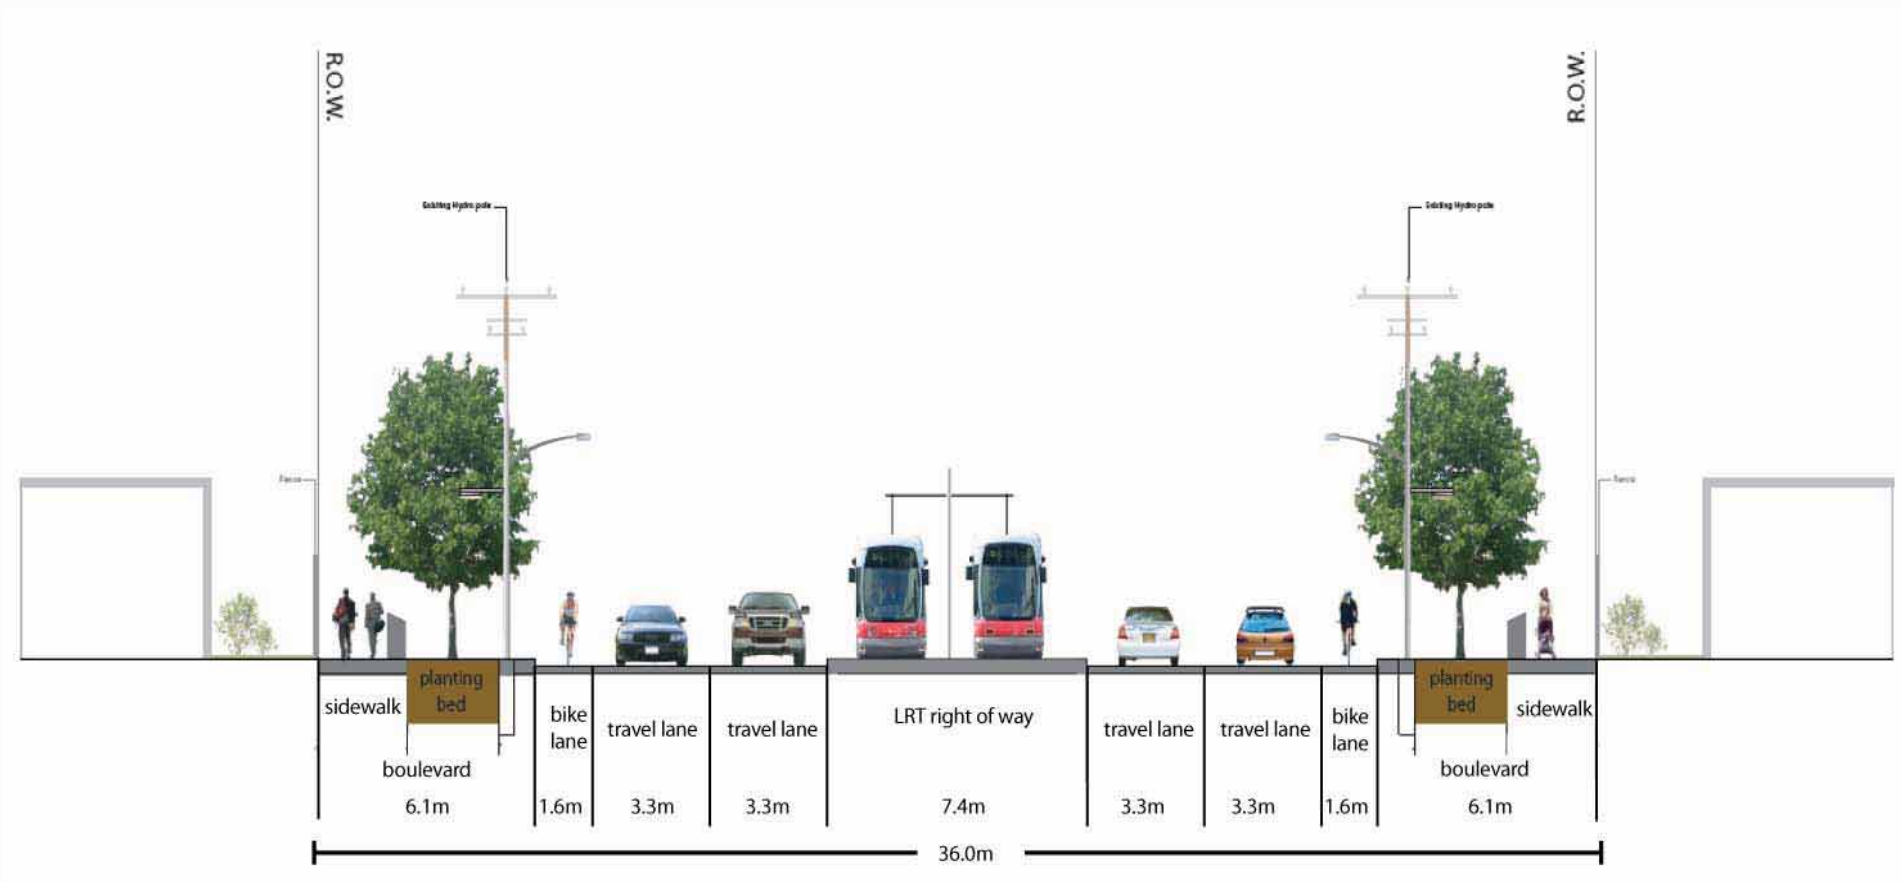

RECOMMENDED TYPICAL CROSS-SECTION