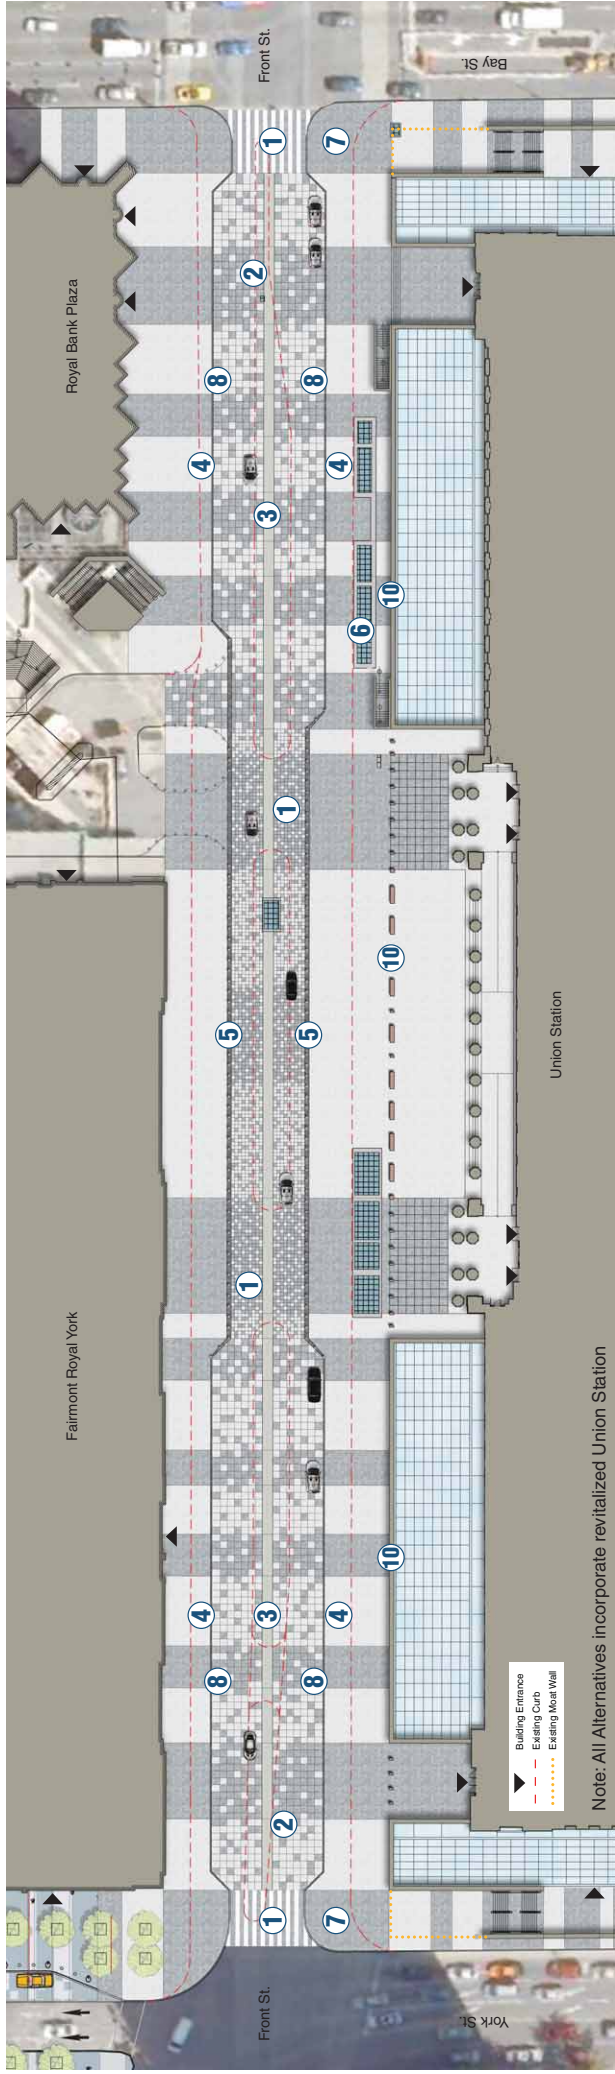

CHANGES TO FRONT STREET AT UNION STATION

Urban Design Template

The Urban Design Template is a physical interpretation of the urban design objectives outlined in the Union Station District Plan and can be applied to all of the alternatives.

Precedent Imagery