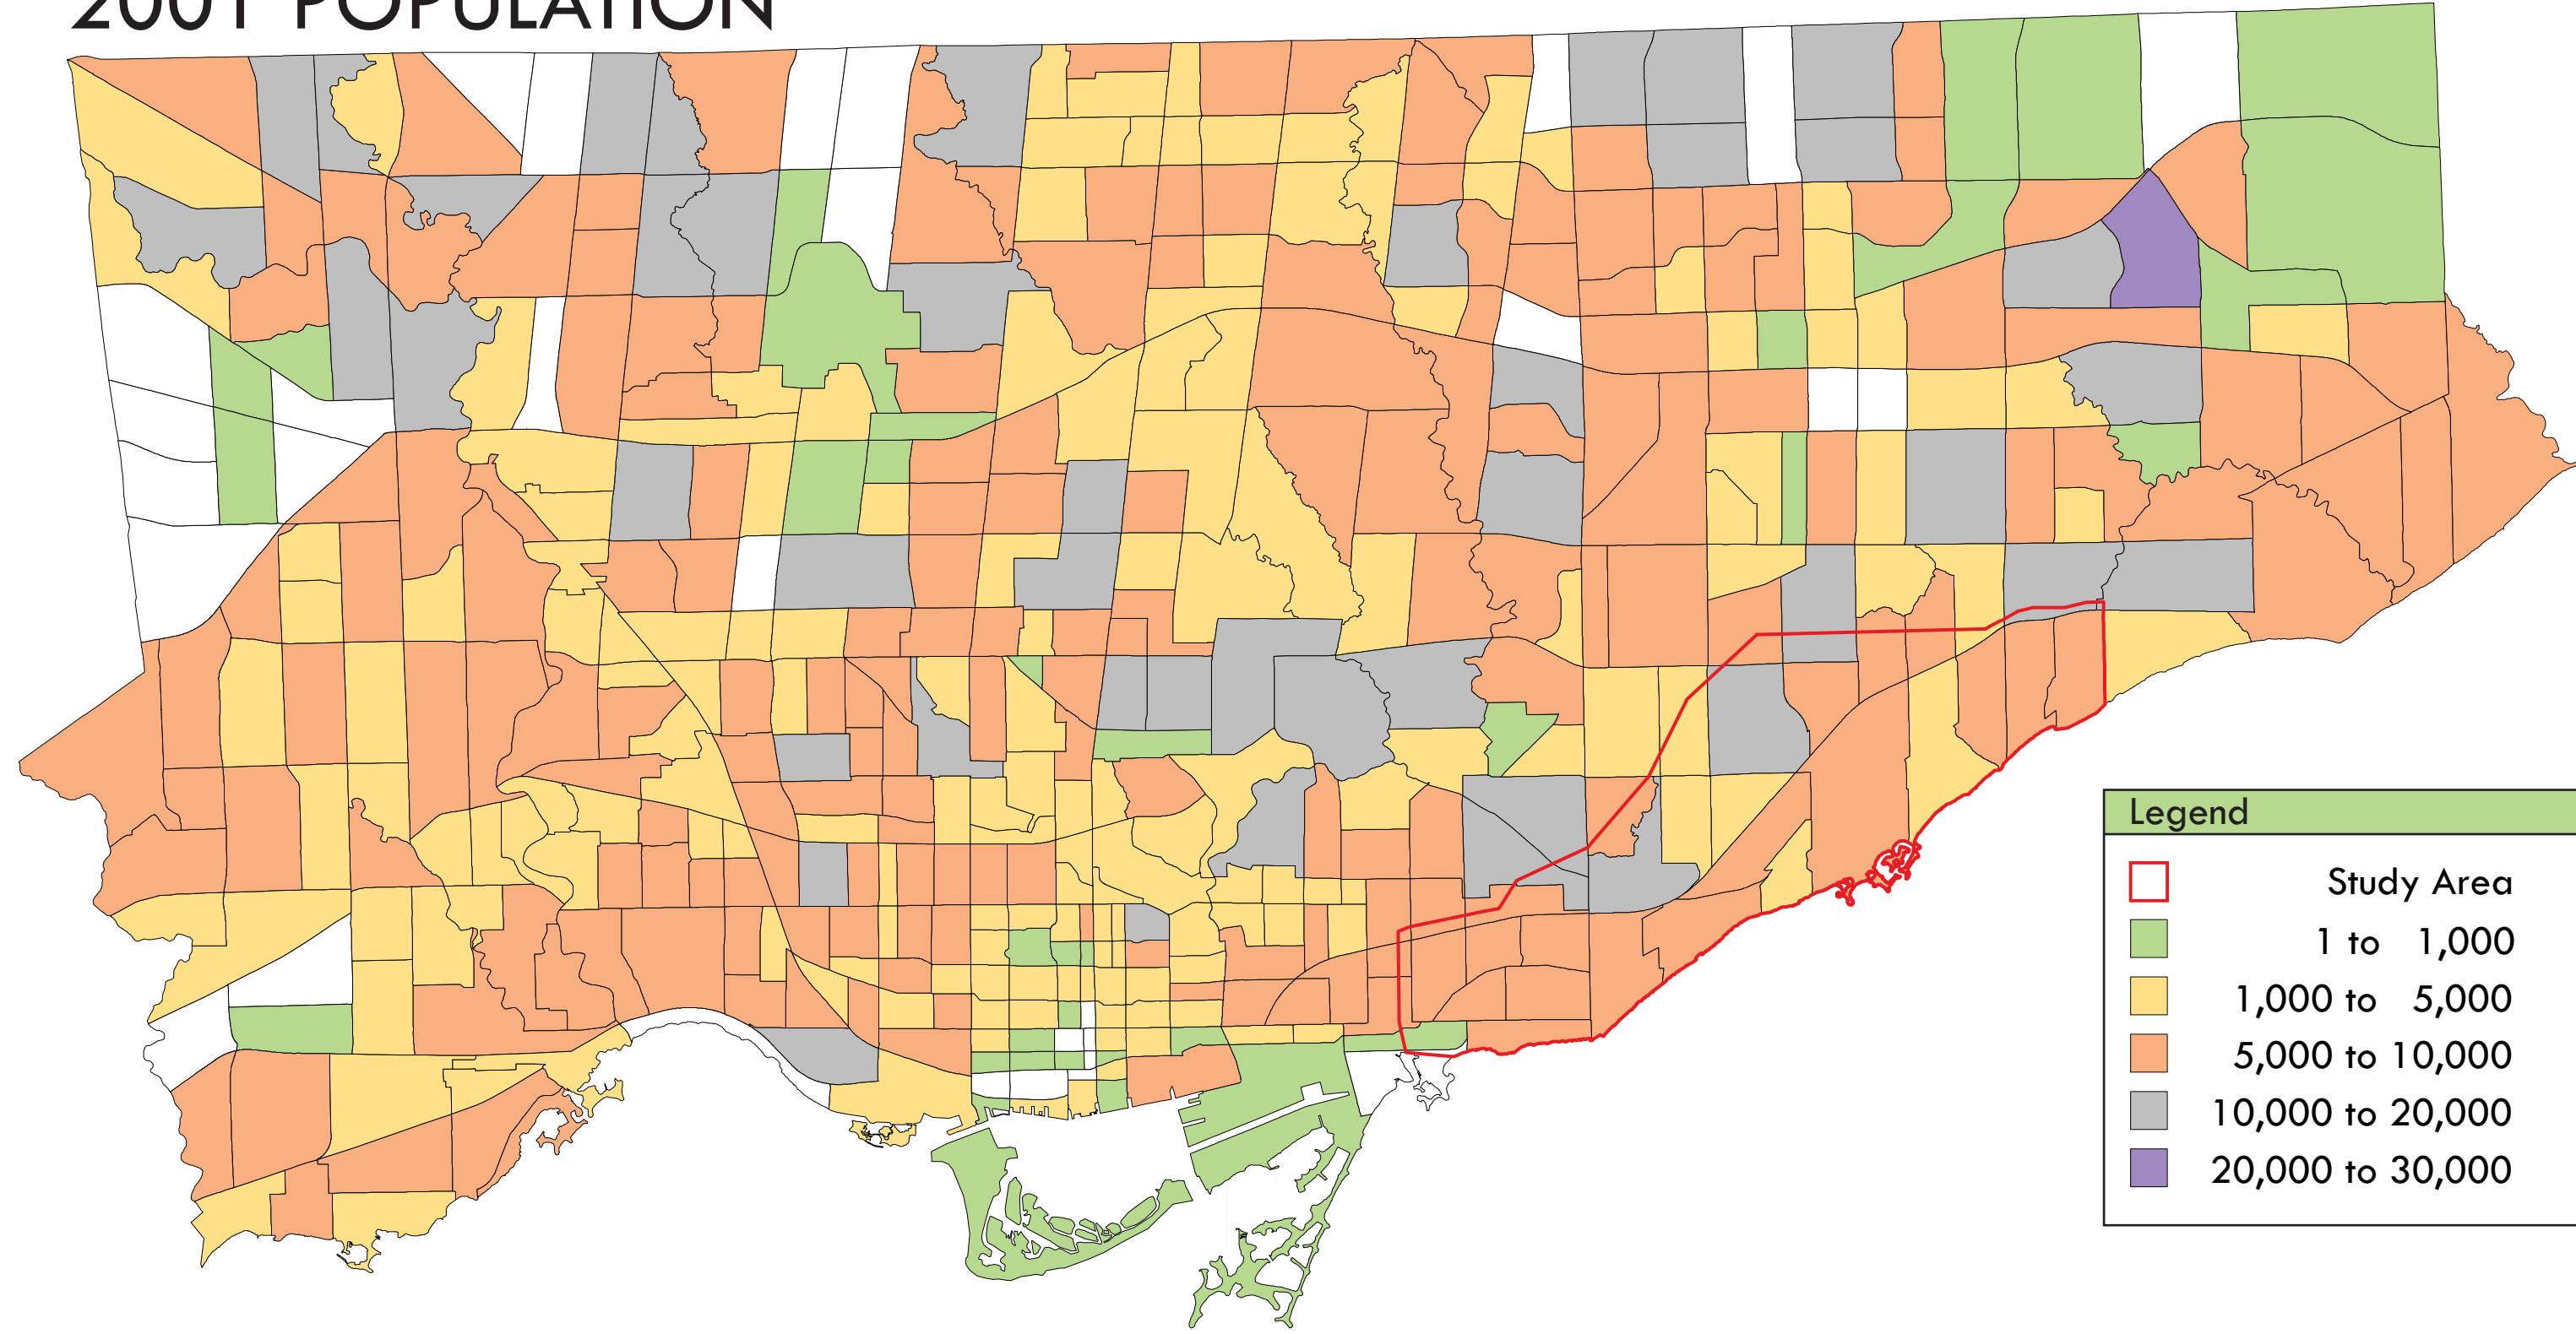

11 | POPULATION AND EMPLOYMENT

2001 POPULATION

2001 EMPLOYMENT

2021 POPULATION

2021 EMPLOYMENT

Kingston Road Study Area

City Wide

Source: City of Toronto. Flashforward: Projecting Population and Employment to 2031 in a Mature Urban Area