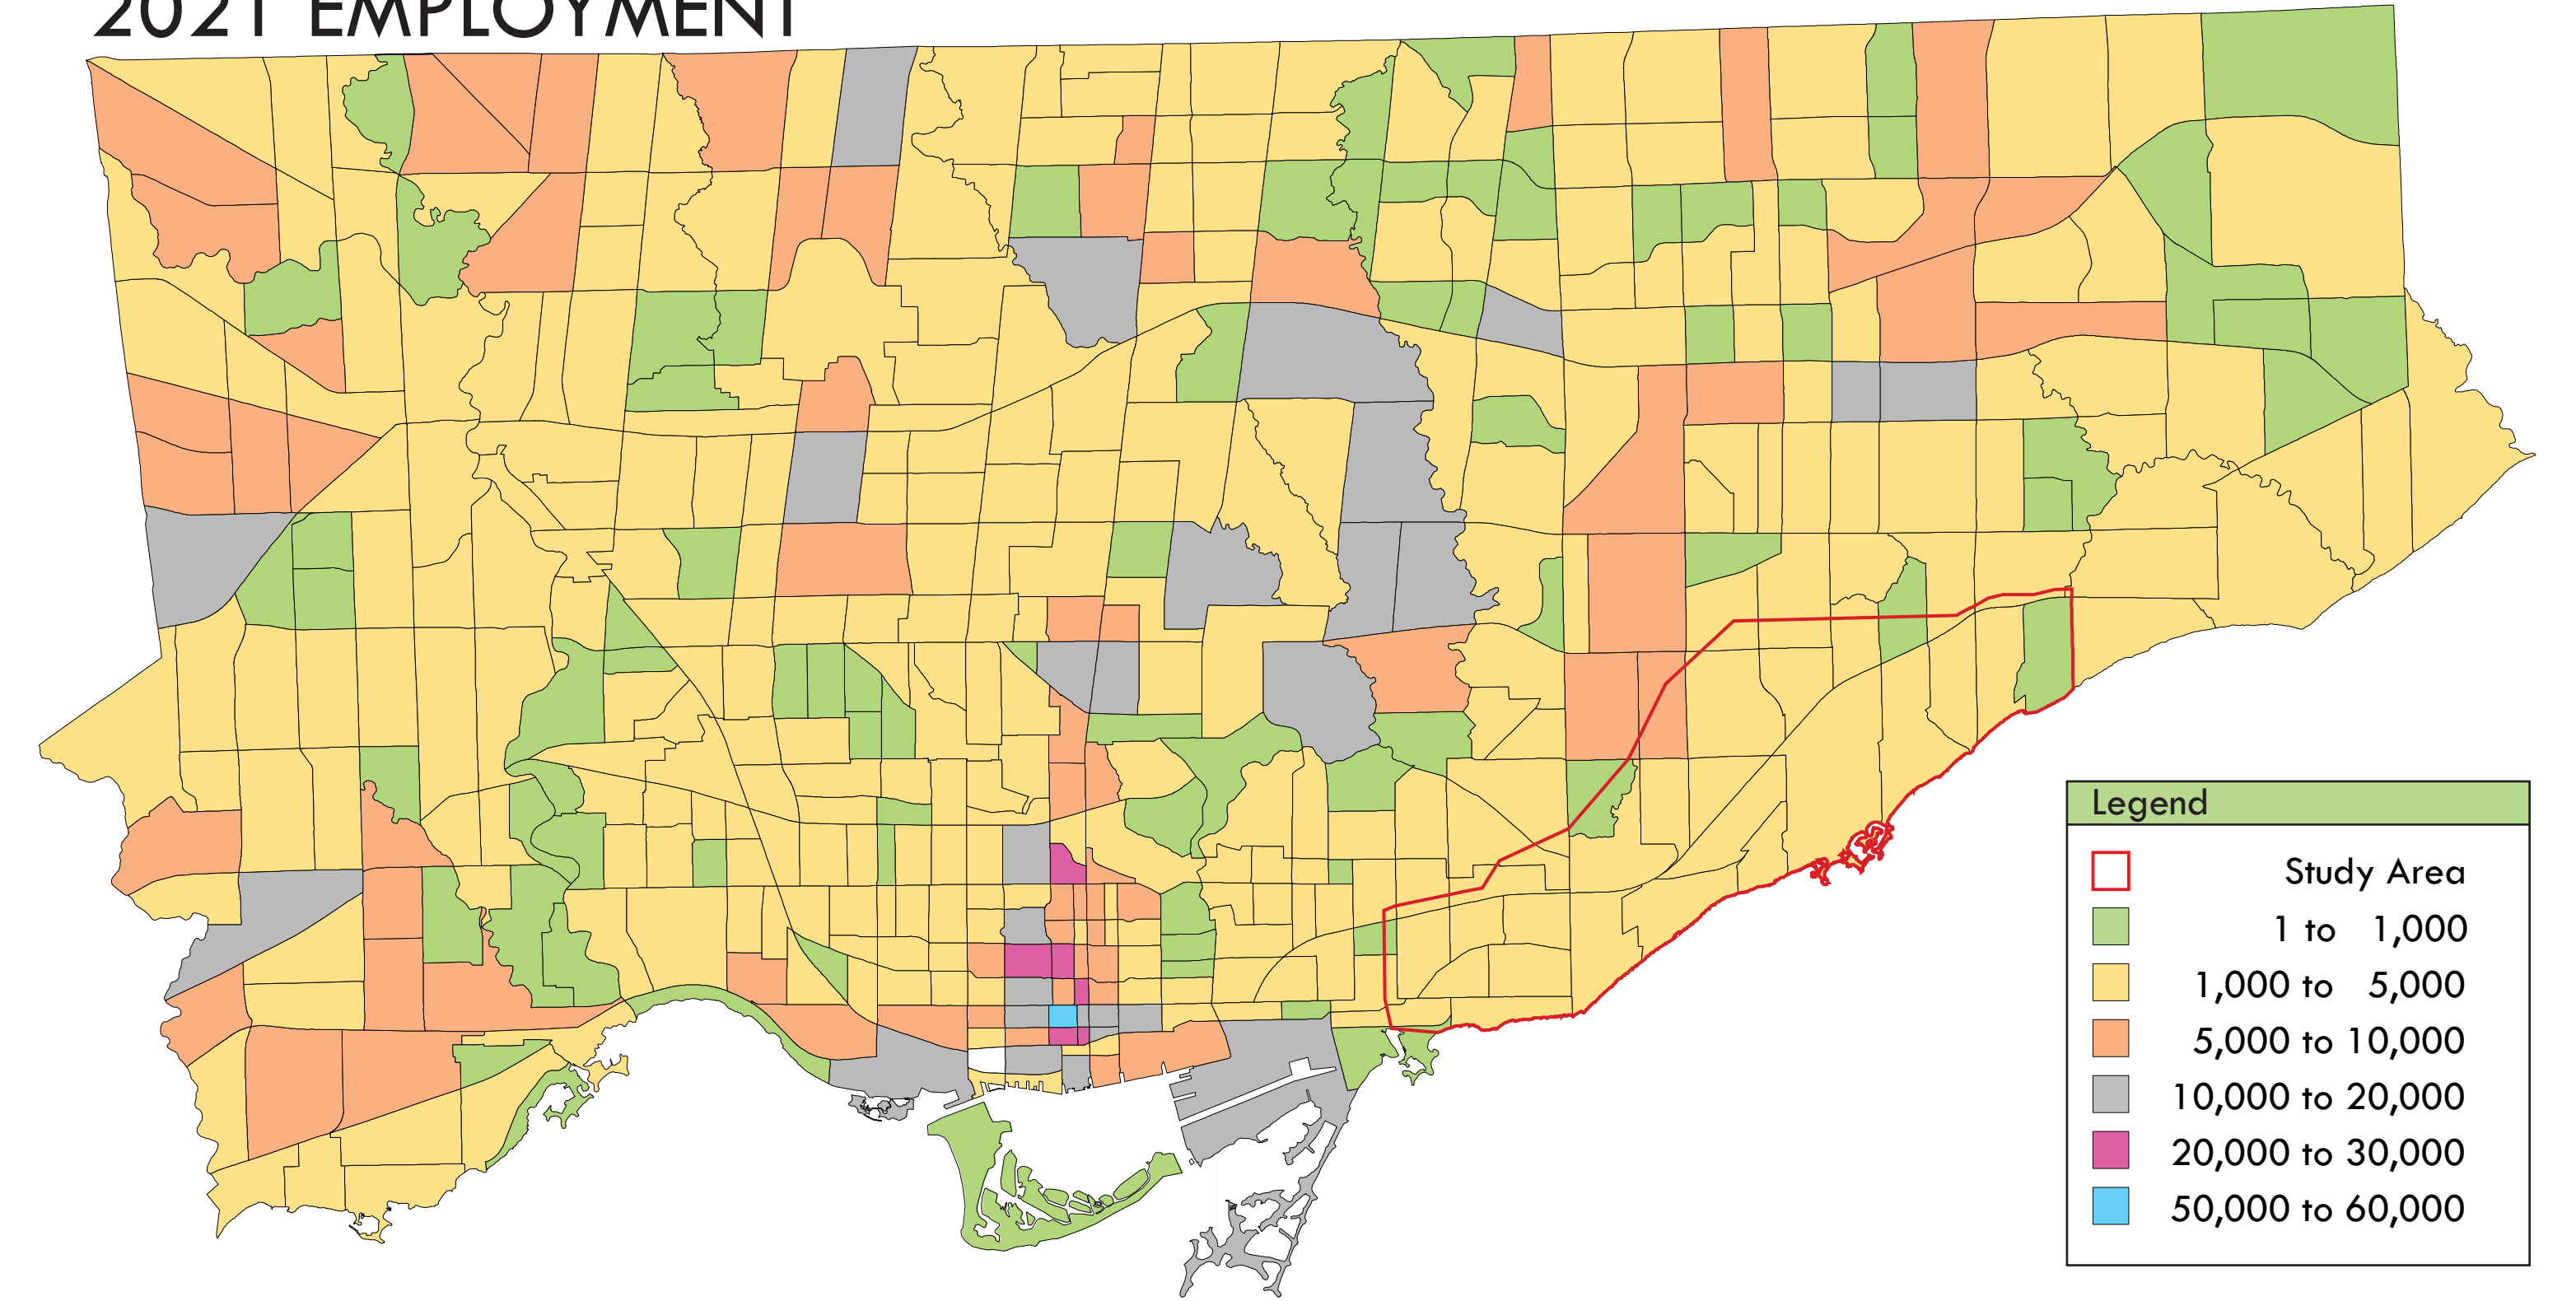

11 | POPULATION AND EMPLOYMENT

2001 POPULATION

2001 EMPLOYMENT

2021 POPULATION

2021 EMPLOYMENT

Kingston Road Study Area

City Wide

Source: City of Toronto. Flashforward: Projecting Population and Employment to 2031 in a Mature Urban Area