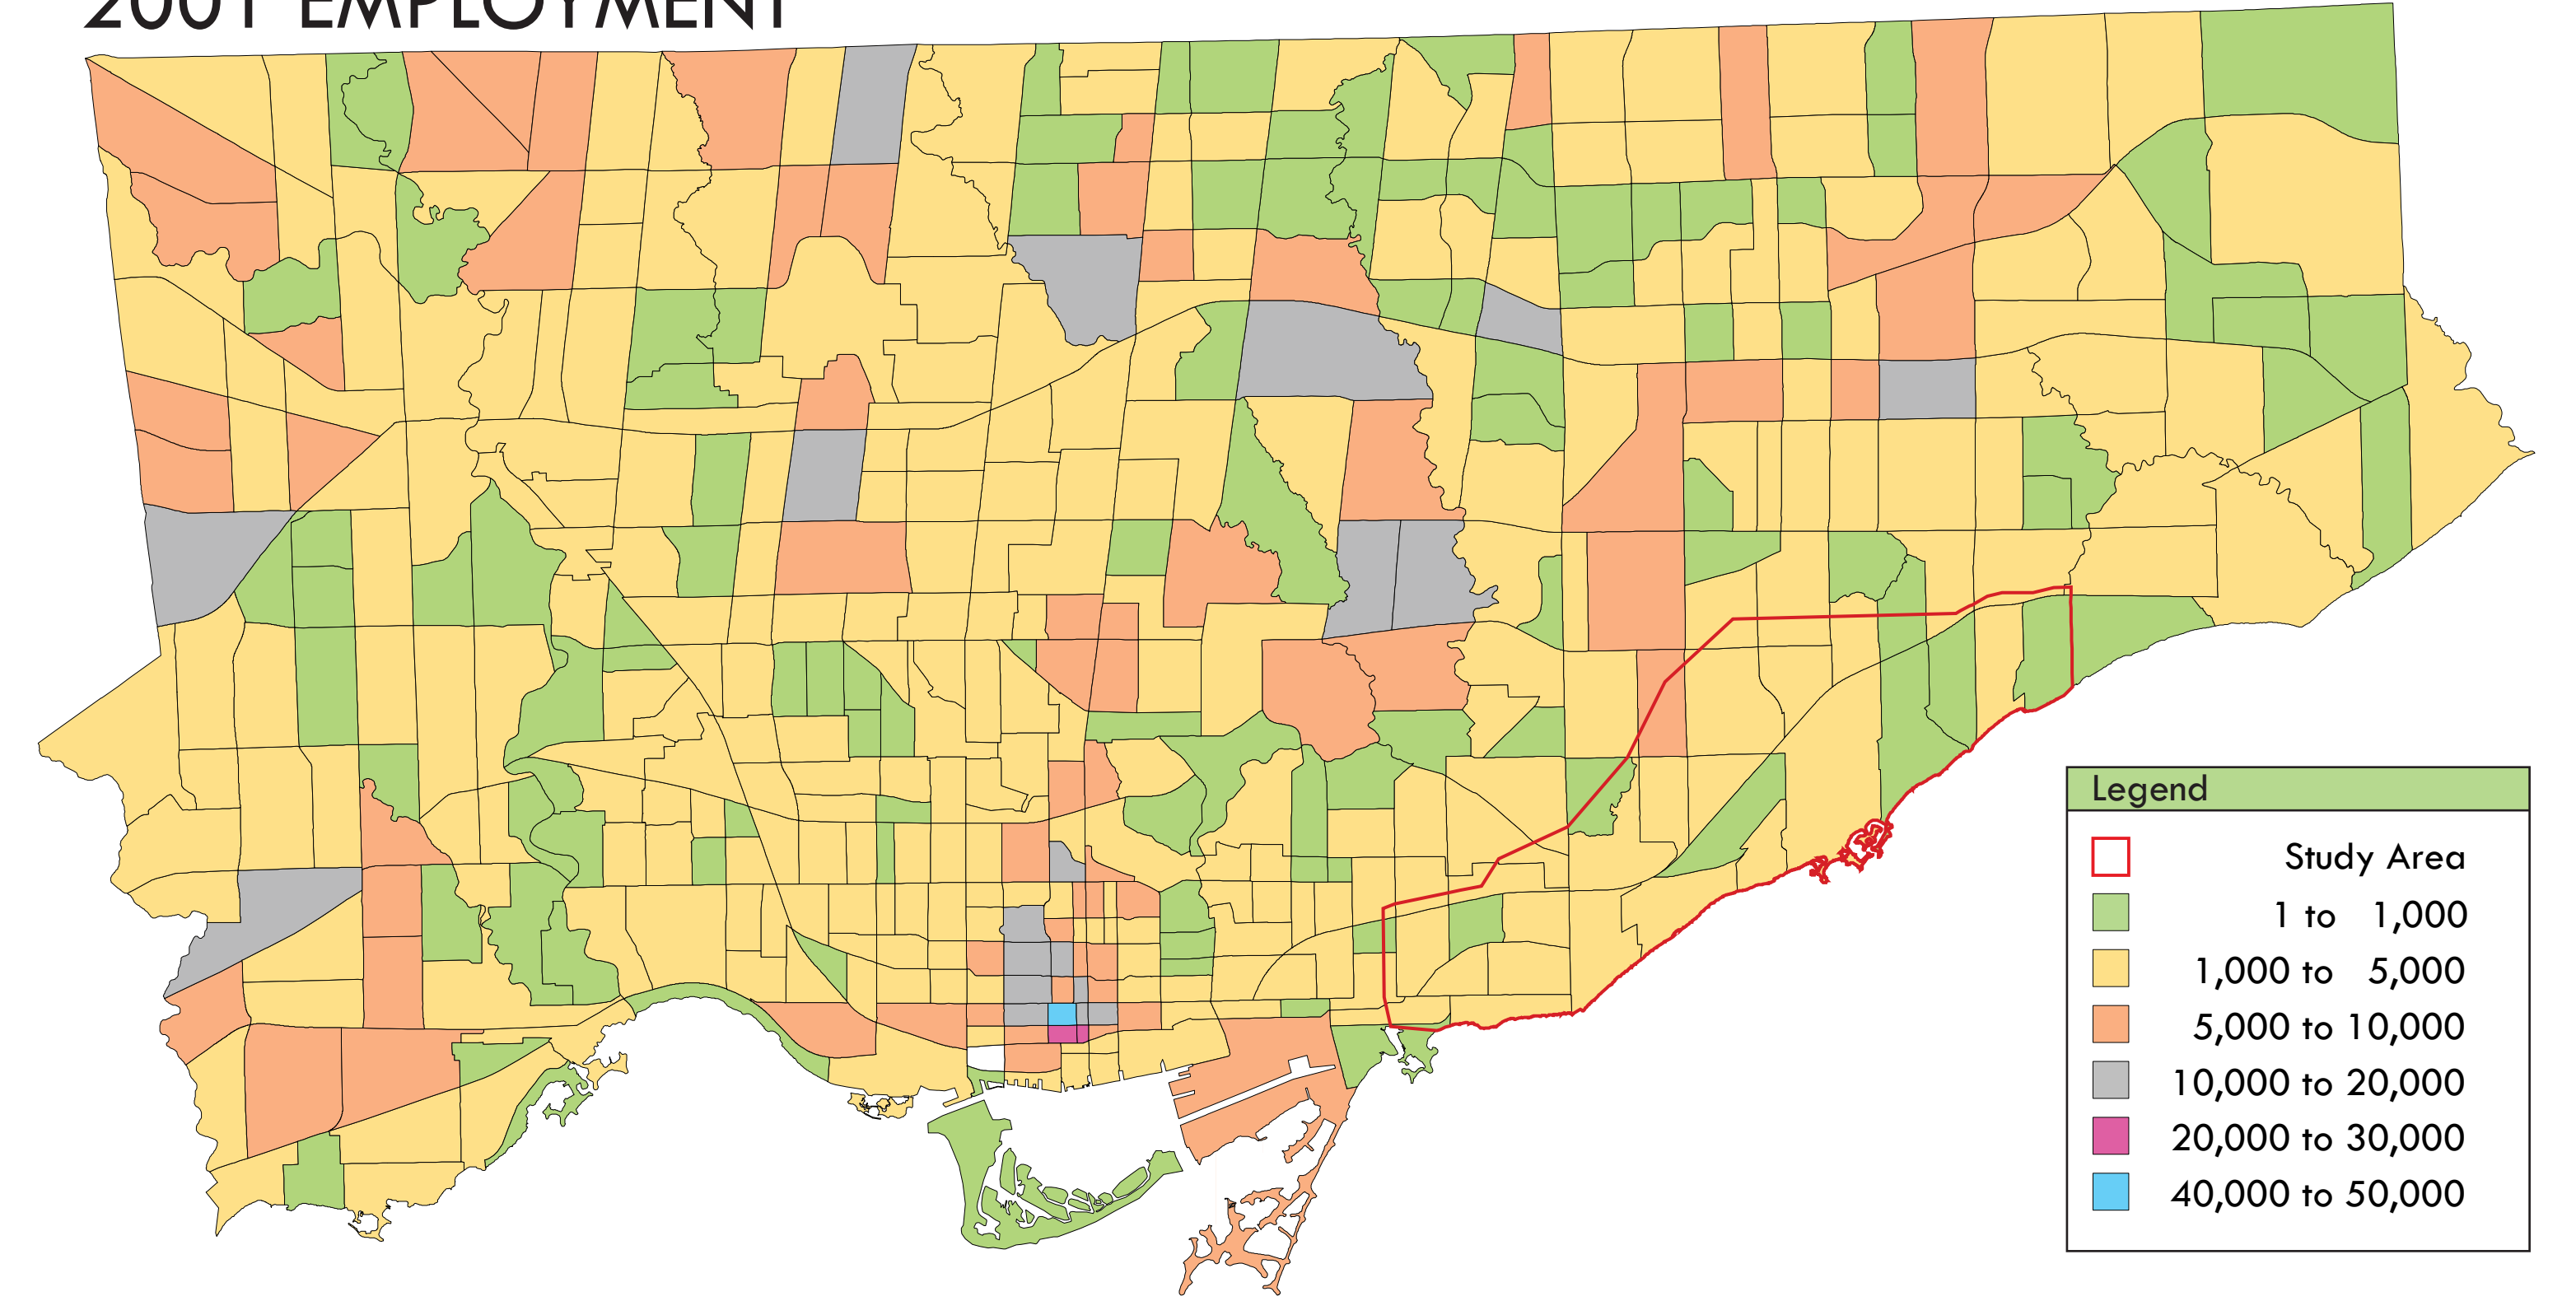

11 | POPULATION AND EMPLOYMENT

2001 POPULATION

2001 EMPLOYMENT

2021 POPULATION

2021 EMPLOYMENT

Kingston Road Study Area

City Wide

Source: City of Toronto. Flashforward: Projecting Population and Employment to 2031 in a Mature Urban Area