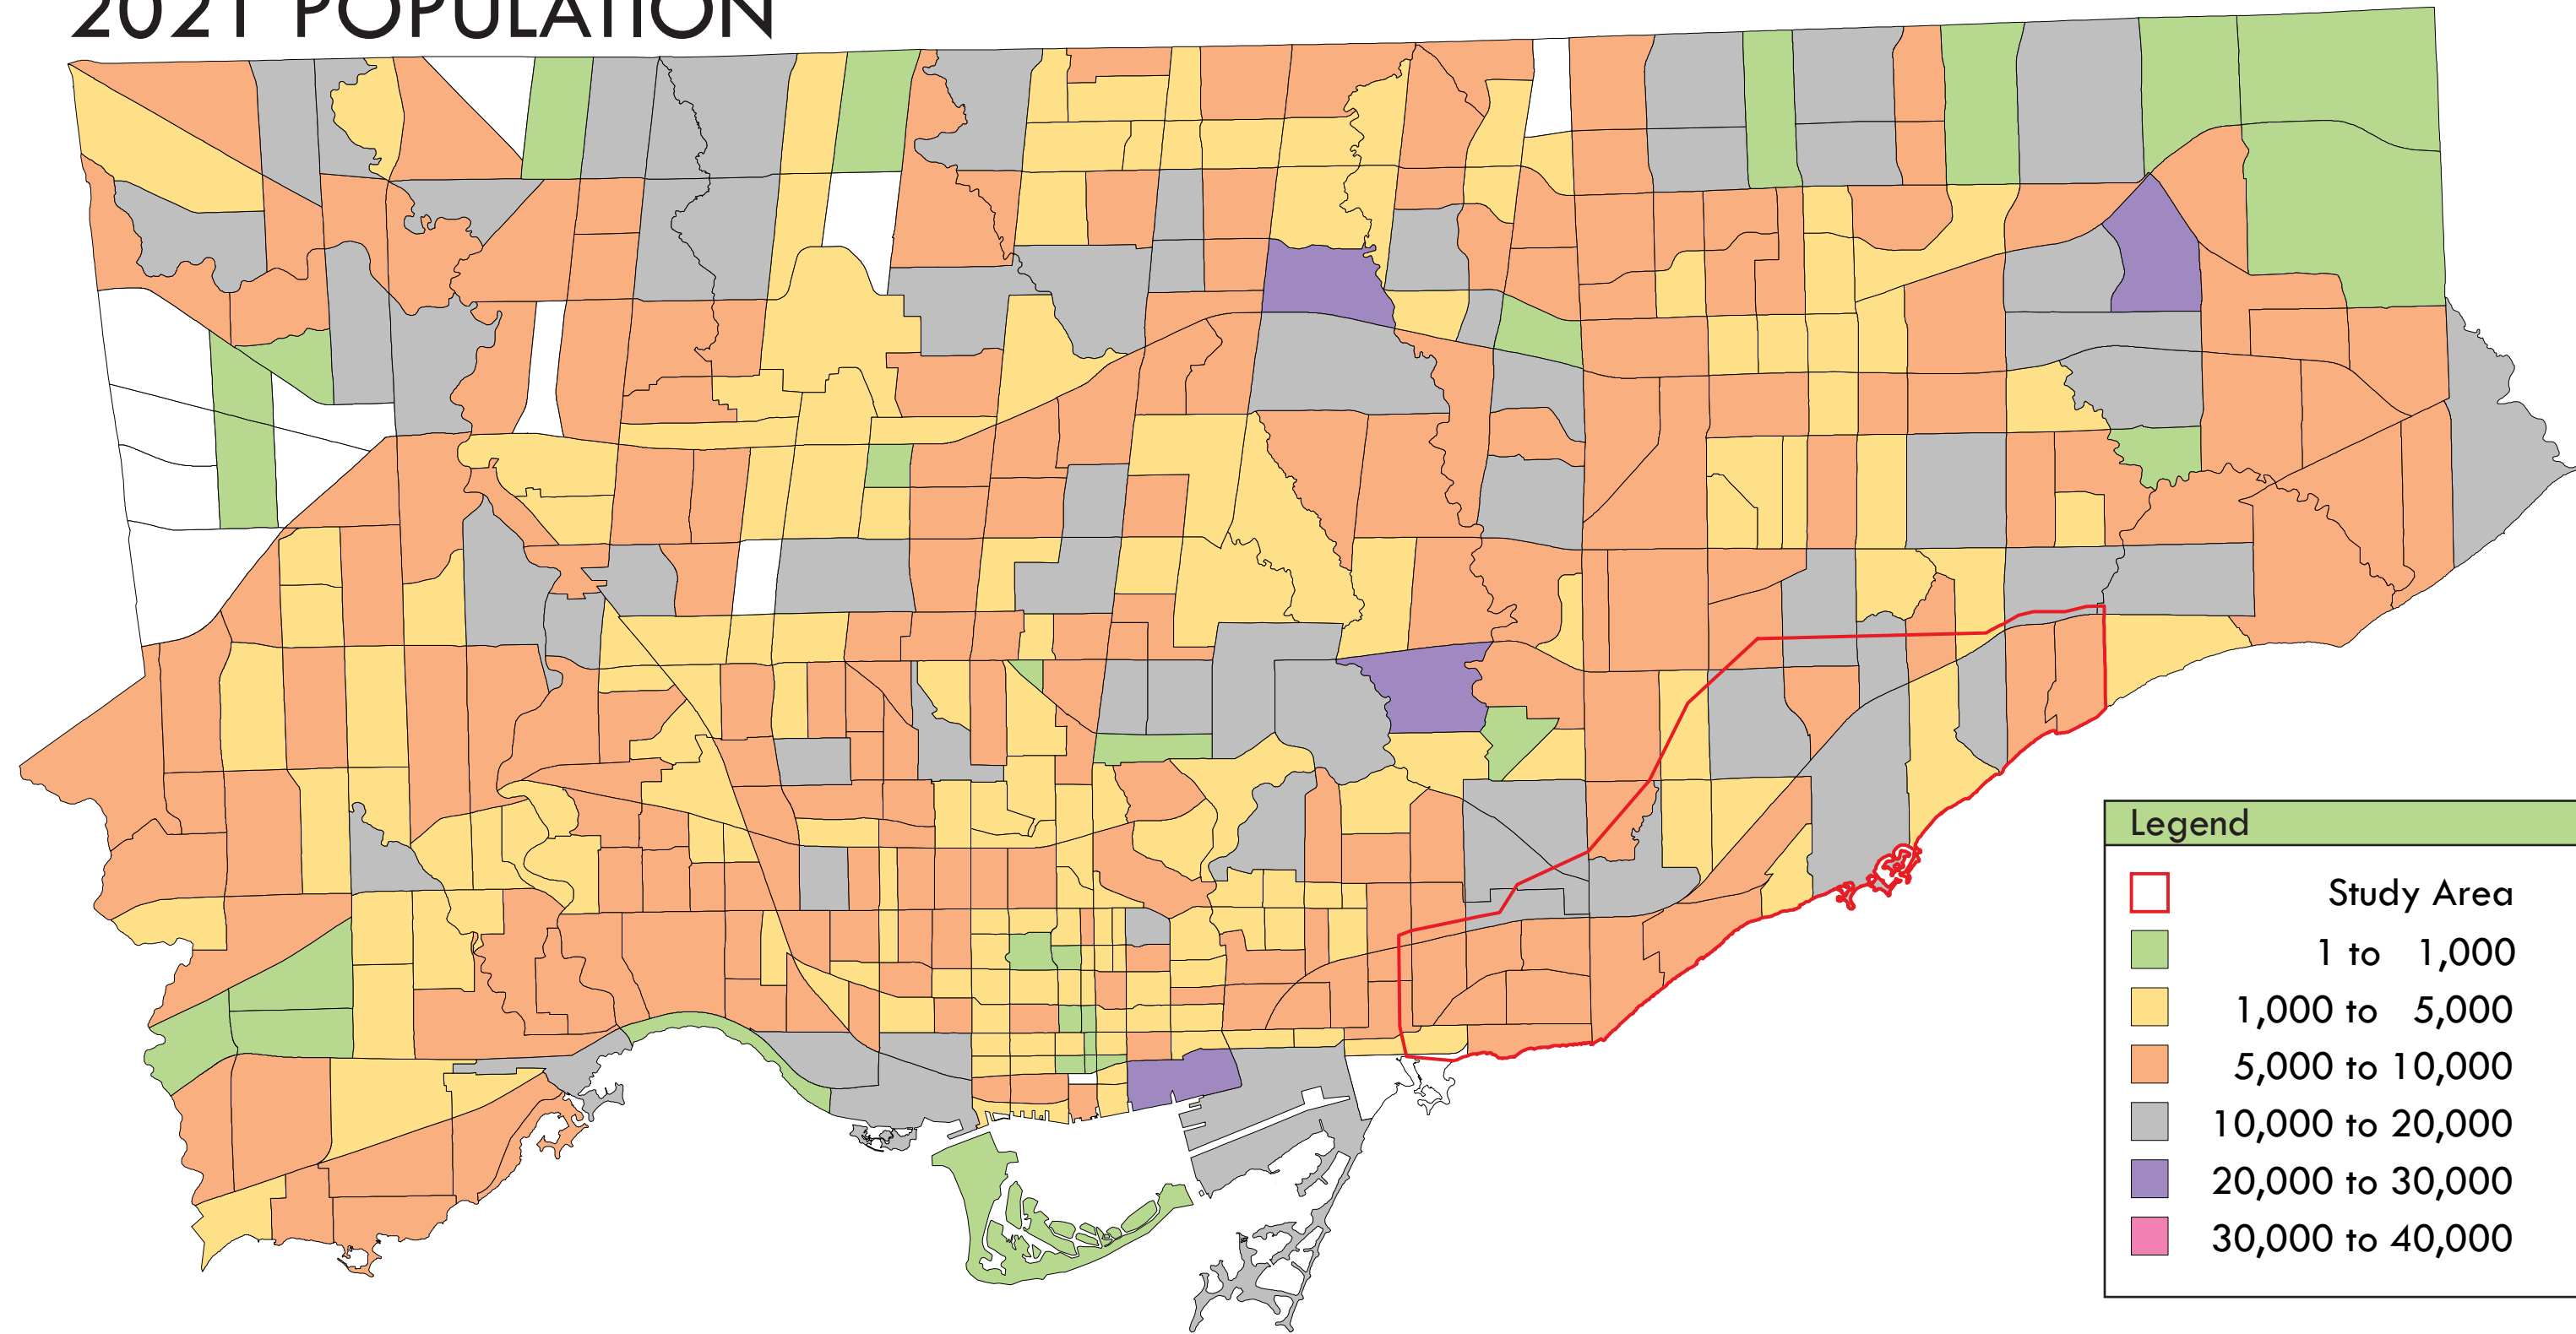

11 | POPULATION AND EMPLOYMENT

2001 POPULATION

2001 EMPLOYMENT

2021 POPULATION

2021 EMPLOYMENT

Kingston Road Study Area

City Wide

Source: City of Toronto. Flashforward: Projecting Population and Employment to 2031 in a Mature Urban Area