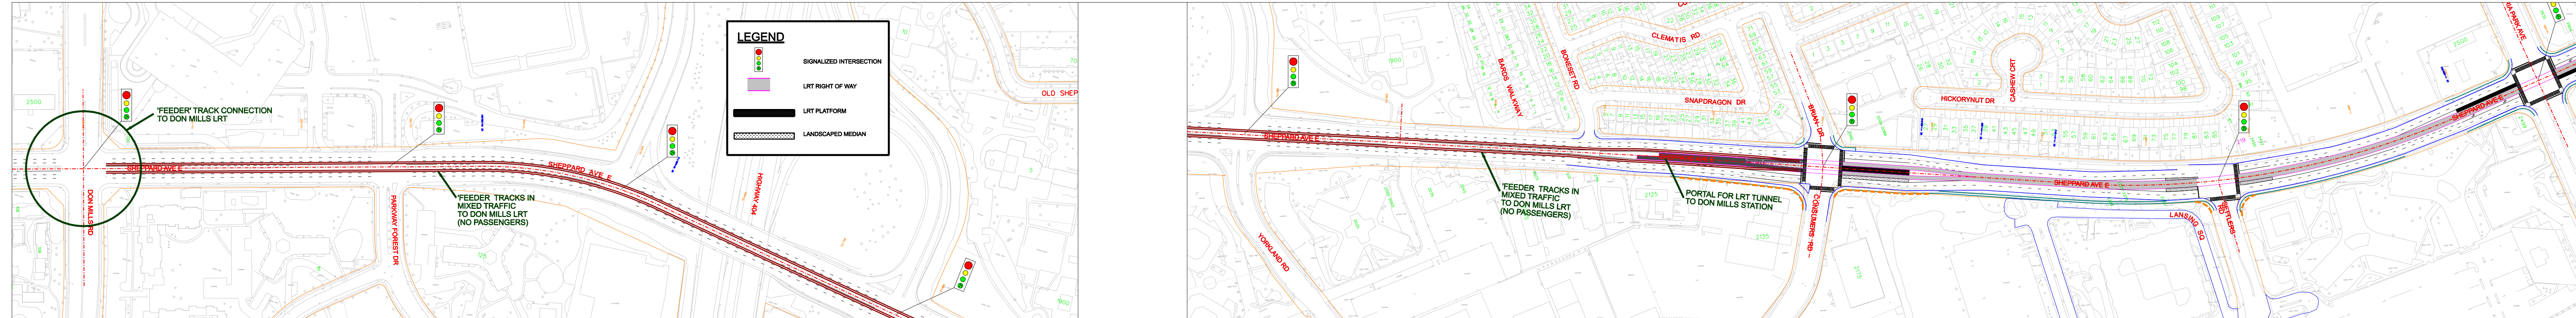

SUBWAY - LRT CONNECTION - OPTION 3

UNDERGROUND LRT CONNECTION AT DON MILLS STATION