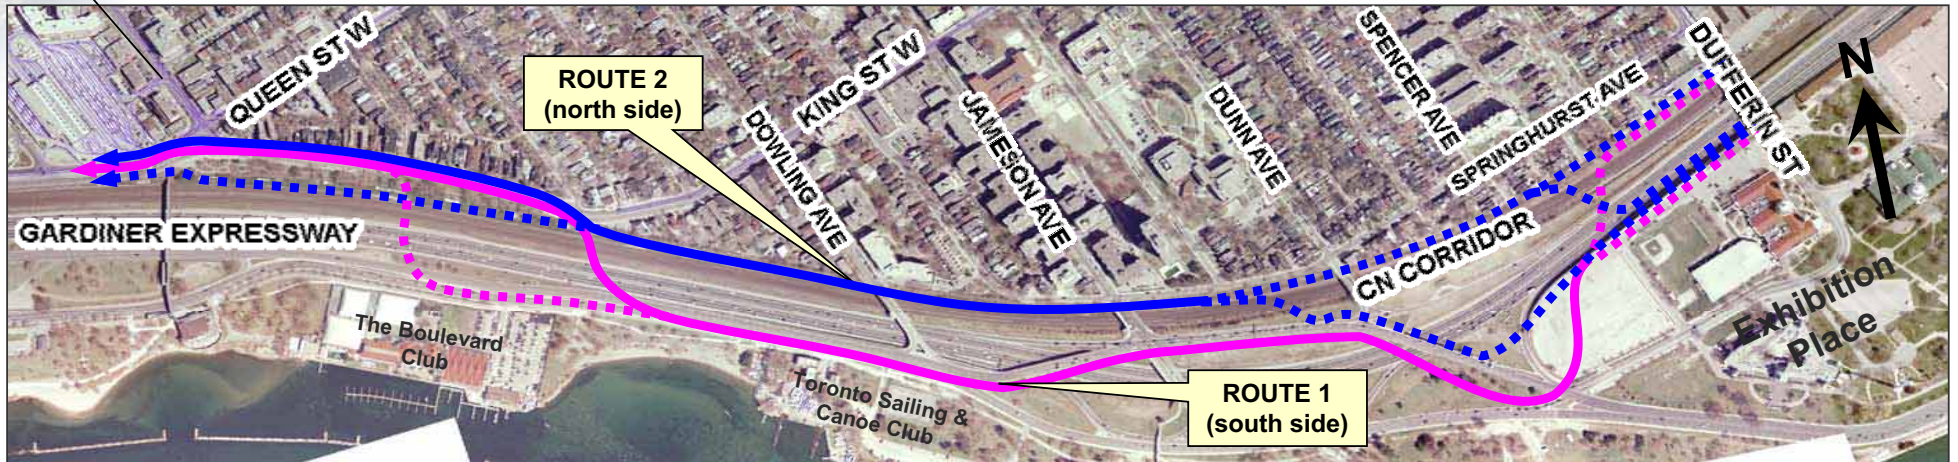

EXHIBITION PLACE TO DUFFERIN ST ALTERNATIVE ROUTES

Gartner Lee EarthTech

**WATERFRONT WEST
STREETCARS**

DUFFERIN ST TO RONCESVALLES ALTERNATIVE ROUTES

RONCESVALLES AVE

LEGEND

- Route 1 (solid magenta line)
- Route 1 Alternative (dotted magenta line)
- Route 2 (solid blue line)
- Route 2 Alternative (dotted blue line)