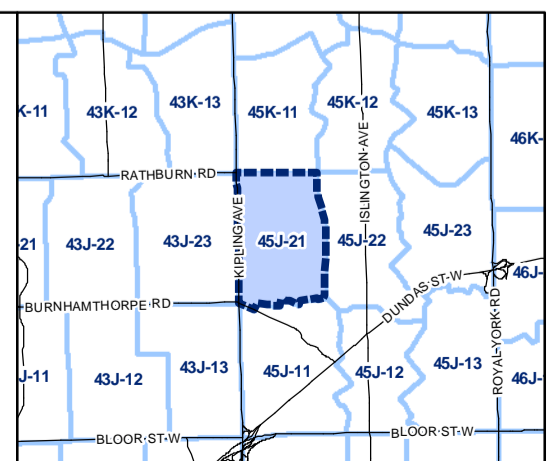

- Lot Coverage Overlay
- Map Sheet Boundary
- Properties
- Railway
- Hydro Line

Lot Coverage Overlay Map

April 21, 2010
Planning & Growth Management
Committee Meeting

-  Lot Coverage Overlay
-  Map Sheet Boundary
-  Properties
-  Railway
-  Hydro Line

-  Lot Coverage Overlay
-  Map Sheet Boundary
-  Properties
-  Railway
-  Hydro Line

- Lot Coverage Overlay
- Map Sheet Boundary
- Properties
- Railway
- Hydro Line

Lot Coverage Overlay Map

April 21, 2010
Planning & Growth Management
Committee Meeting