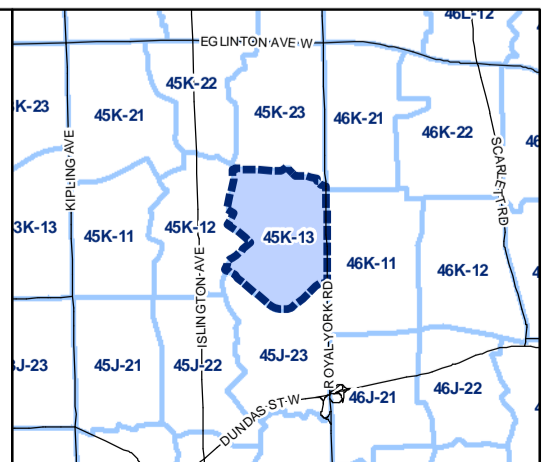

-  Lot Coverage Overlay
-  Map Sheet Boundary
-  Properties
-  Railway
-  Hydro Line

- Lot Coverage Overlay
- Map Sheet Boundary
- Properties
- Railway
- Hydro Line

Lot Coverage Overlay Map

April 21, 2010
Planning & Growth Management
Committee Meeting

- Lot Coverage Overlay
- Map Sheet Boundary
- Properties
- Railway
- Hydro Line

Lot Coverage Overlay Map

April 21, 2010
Planning & Growth Management
Committee Meeting

- Lot Coverage Overlay
- Map Sheet Boundary
- Properties
- Railway
- Hydro Line

-  Lot Coverage Overlay
-  Map Sheet Boundary
-  Properties
-  Railway
-  Hydro Line

- Lot Coverage Overlay
- Map Sheet Boundary
- Properties
- Railway
- Hydro Line

1:4,000

Lot Coverage Overlay Map

April 21, 2010
Planning & Growth Management
Committee Meeting