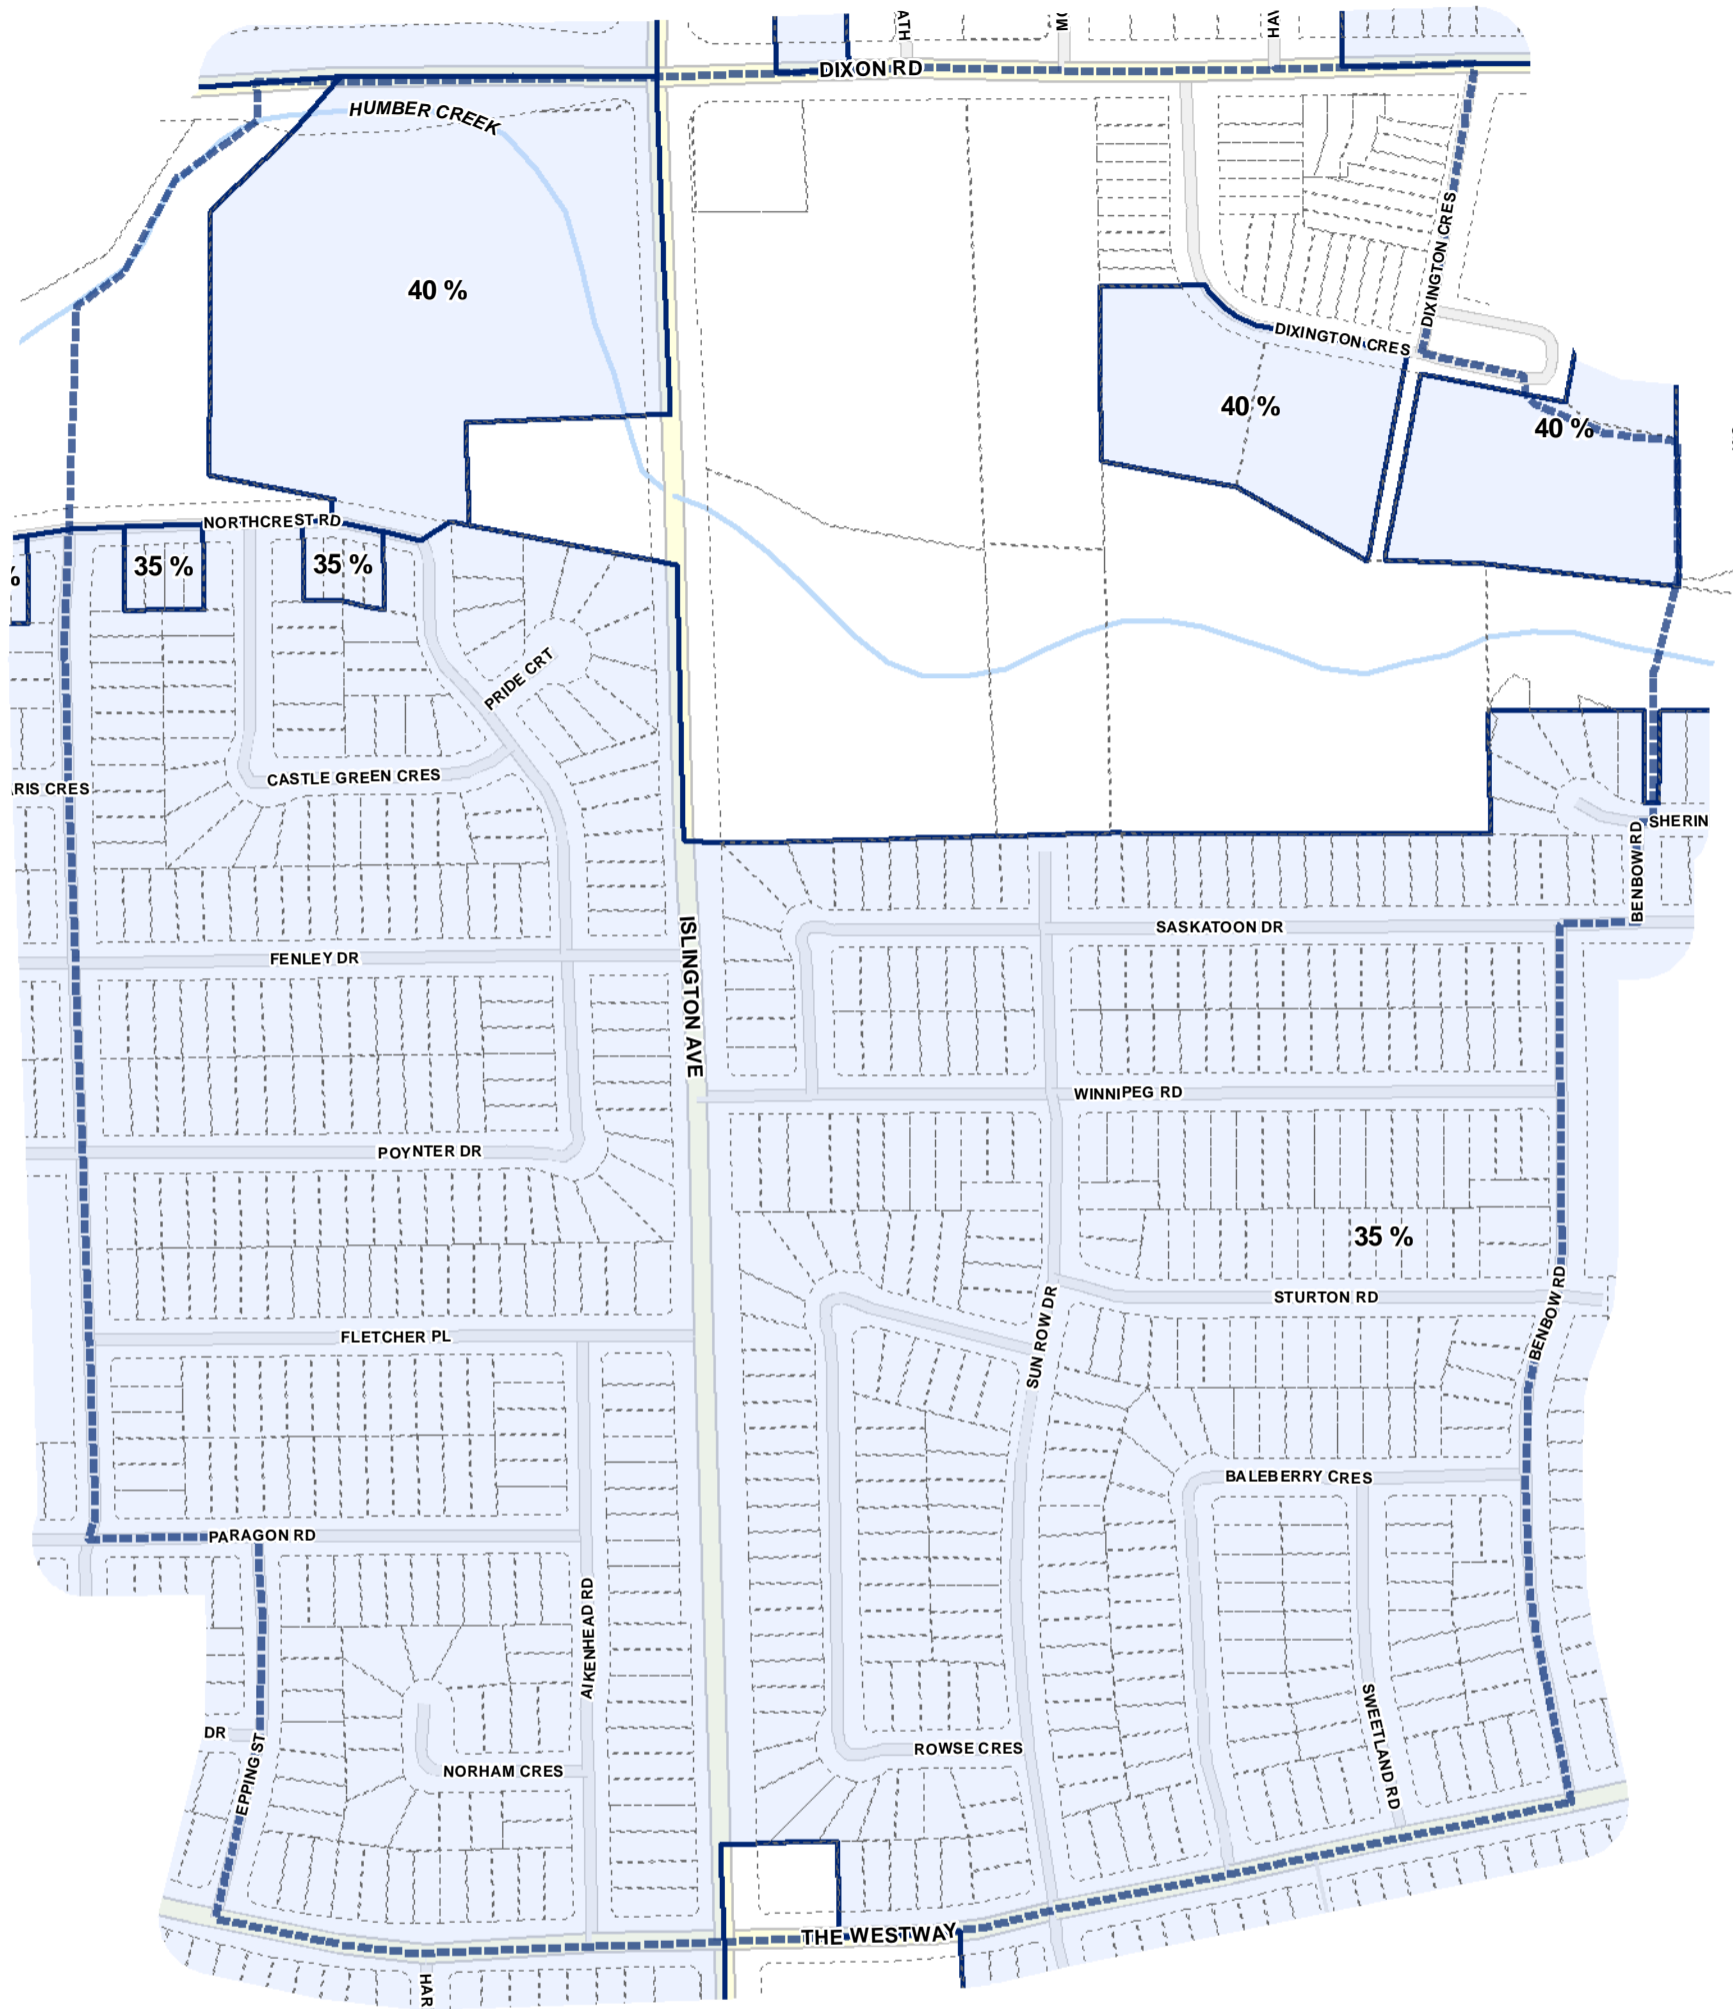

- Lot Coverage Overlay
- Map Sheet Boundary
- Properties
- Railway
- Hydro Line