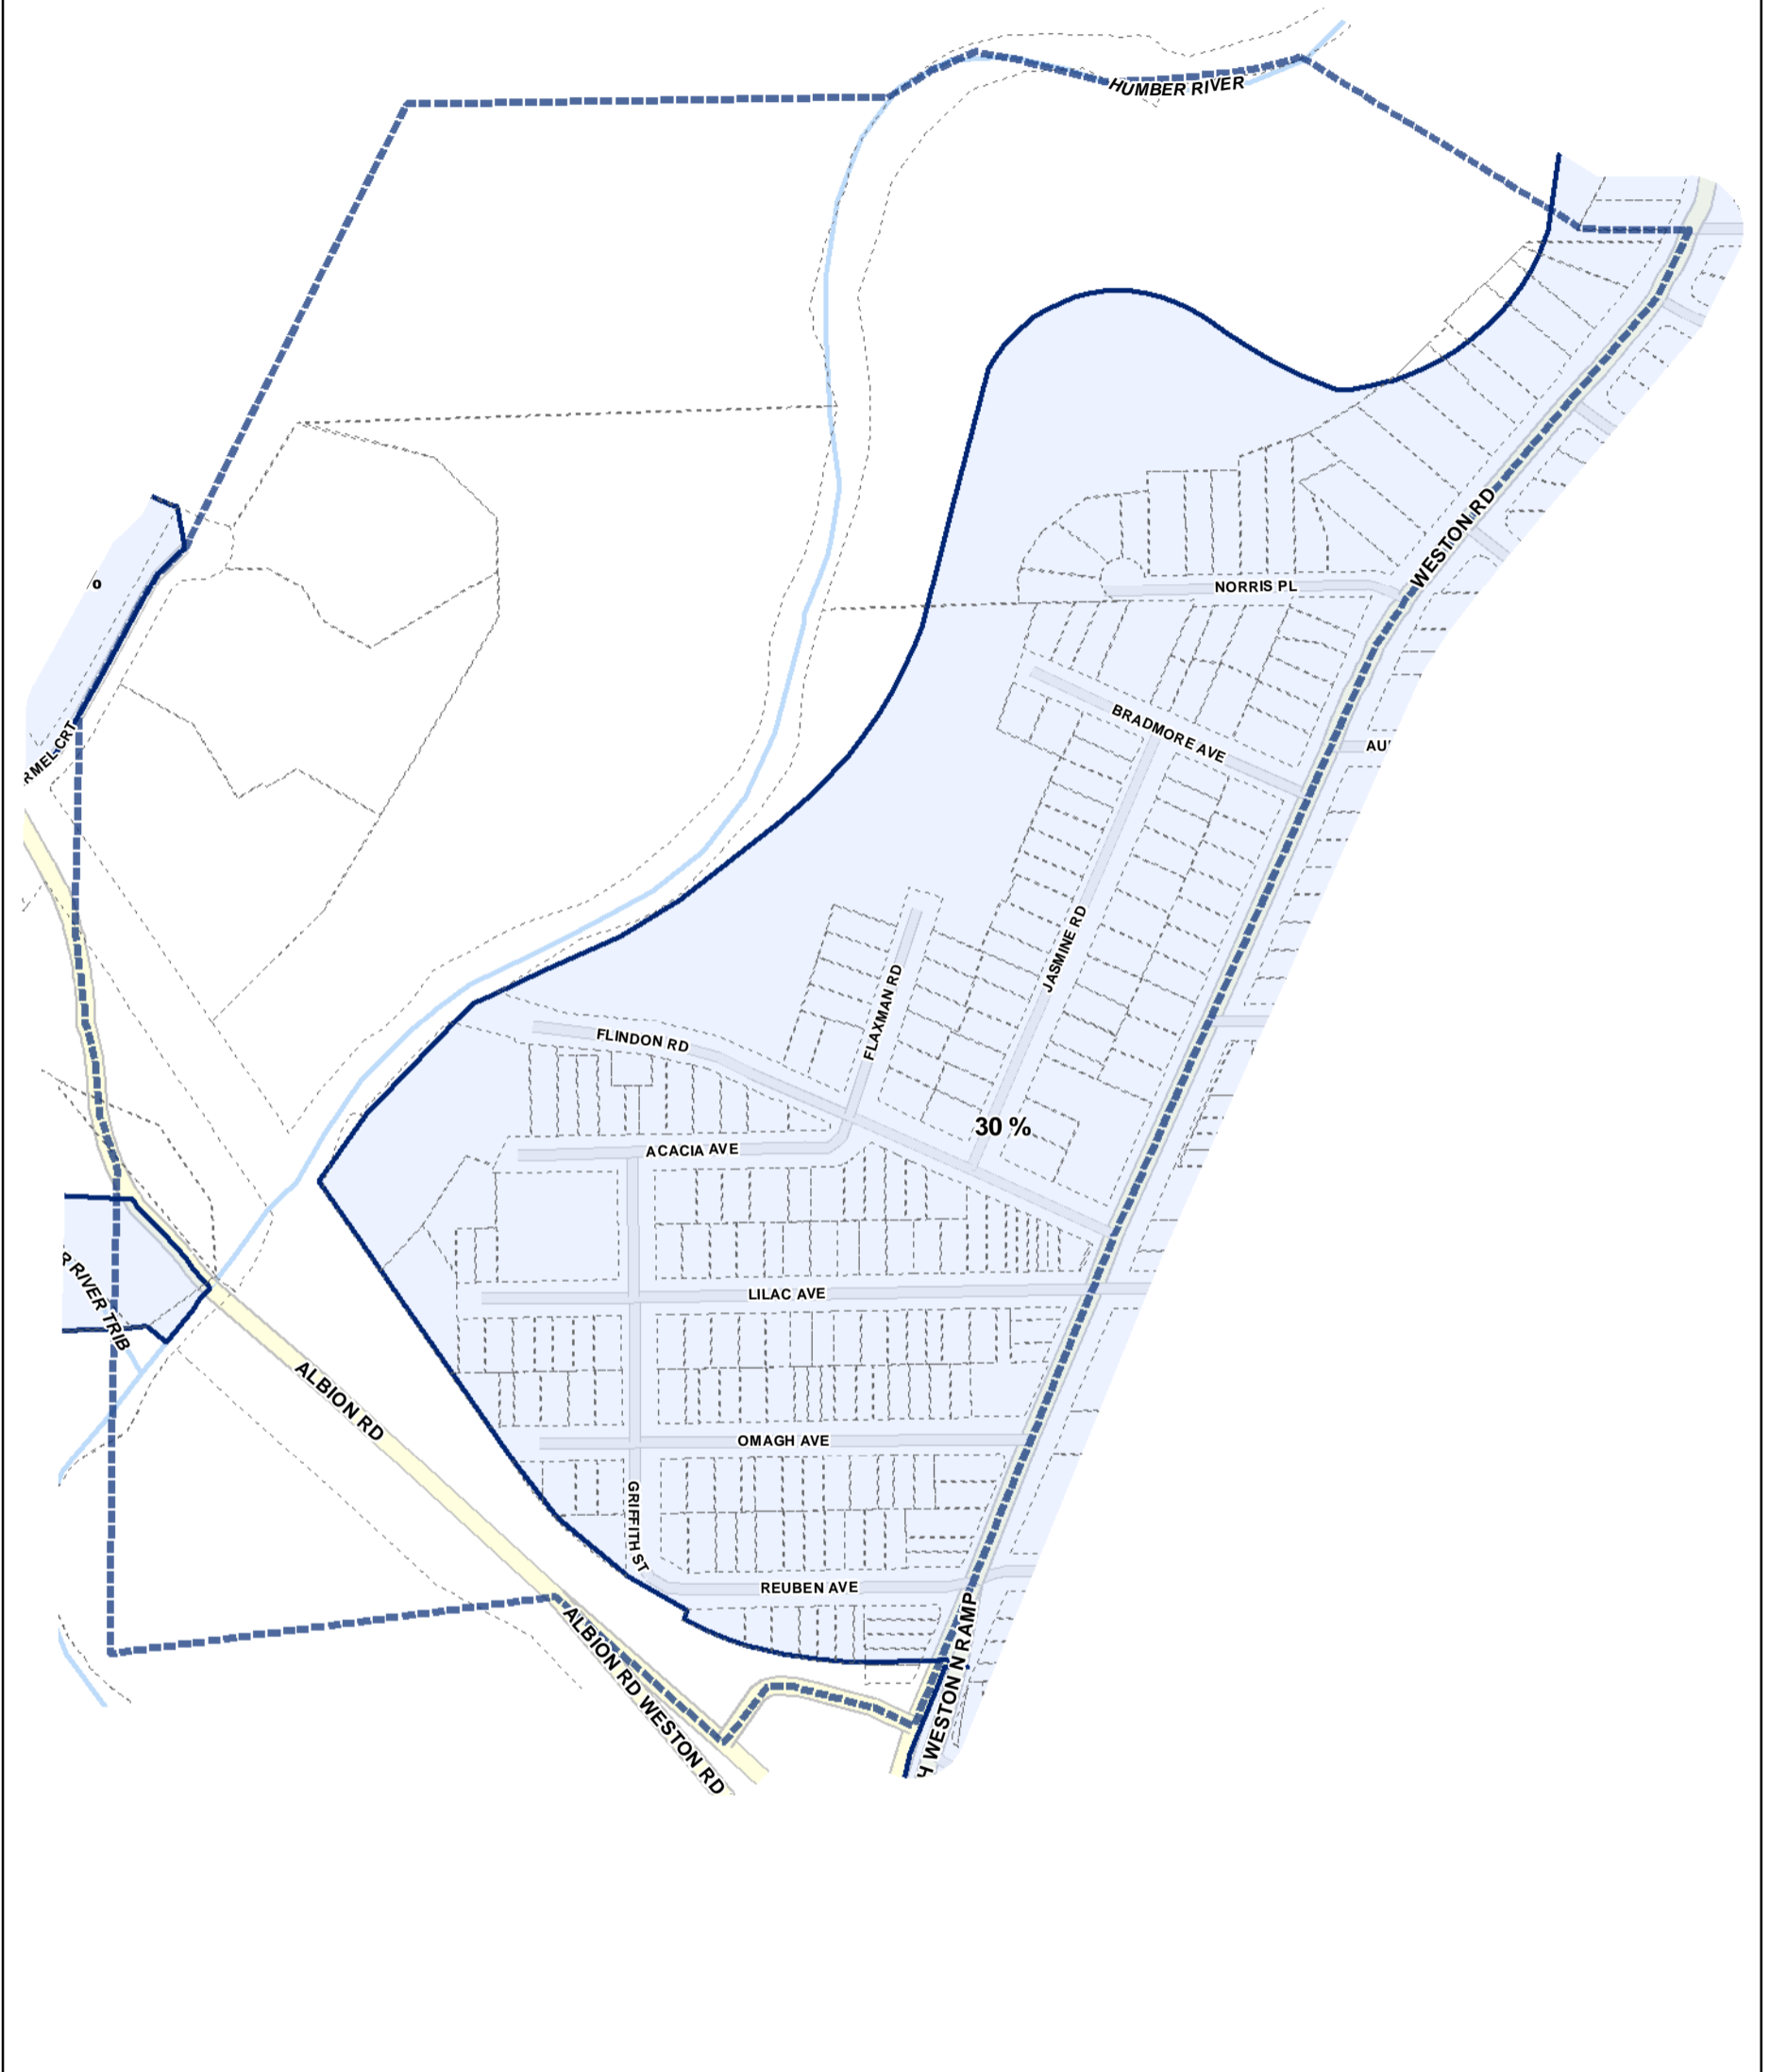

-  Lot Coverage Overlay
-  Map Sheet Boundary
-  Properties
-  Railway
-  Hydro Line

-  Lot Coverage Overlay
-  Map Sheet Boundary
-  Properties
-  Railway
-  Hydro Line

1:4,000

-  Lot Coverage Overlay
-  Map Sheet Boundary
-  Properties
-  Railway
-  Hydro Line

Lot Coverage Overlay Map

April 21, 2010
Planning & Growth Management
Committee Meeting

- Lot Coverage Overlay
- Map Sheet Boundary
- Properties
- Railway
- Hydro Line

-  Lot Coverage Overlay
-  Map Sheet Boundary
-  Properties
-  Railway
-  Hydro Line

Toronto City Planning
 Zoning Bylaw Map Book Series

Lot Coverage Overlay Map

April 21, 2010
 Planning & Growth Management
 Committee Meeting

- Lot Coverage Overlay
- Map Sheet Boundary
- Properties
- Railway
- Hydro Line