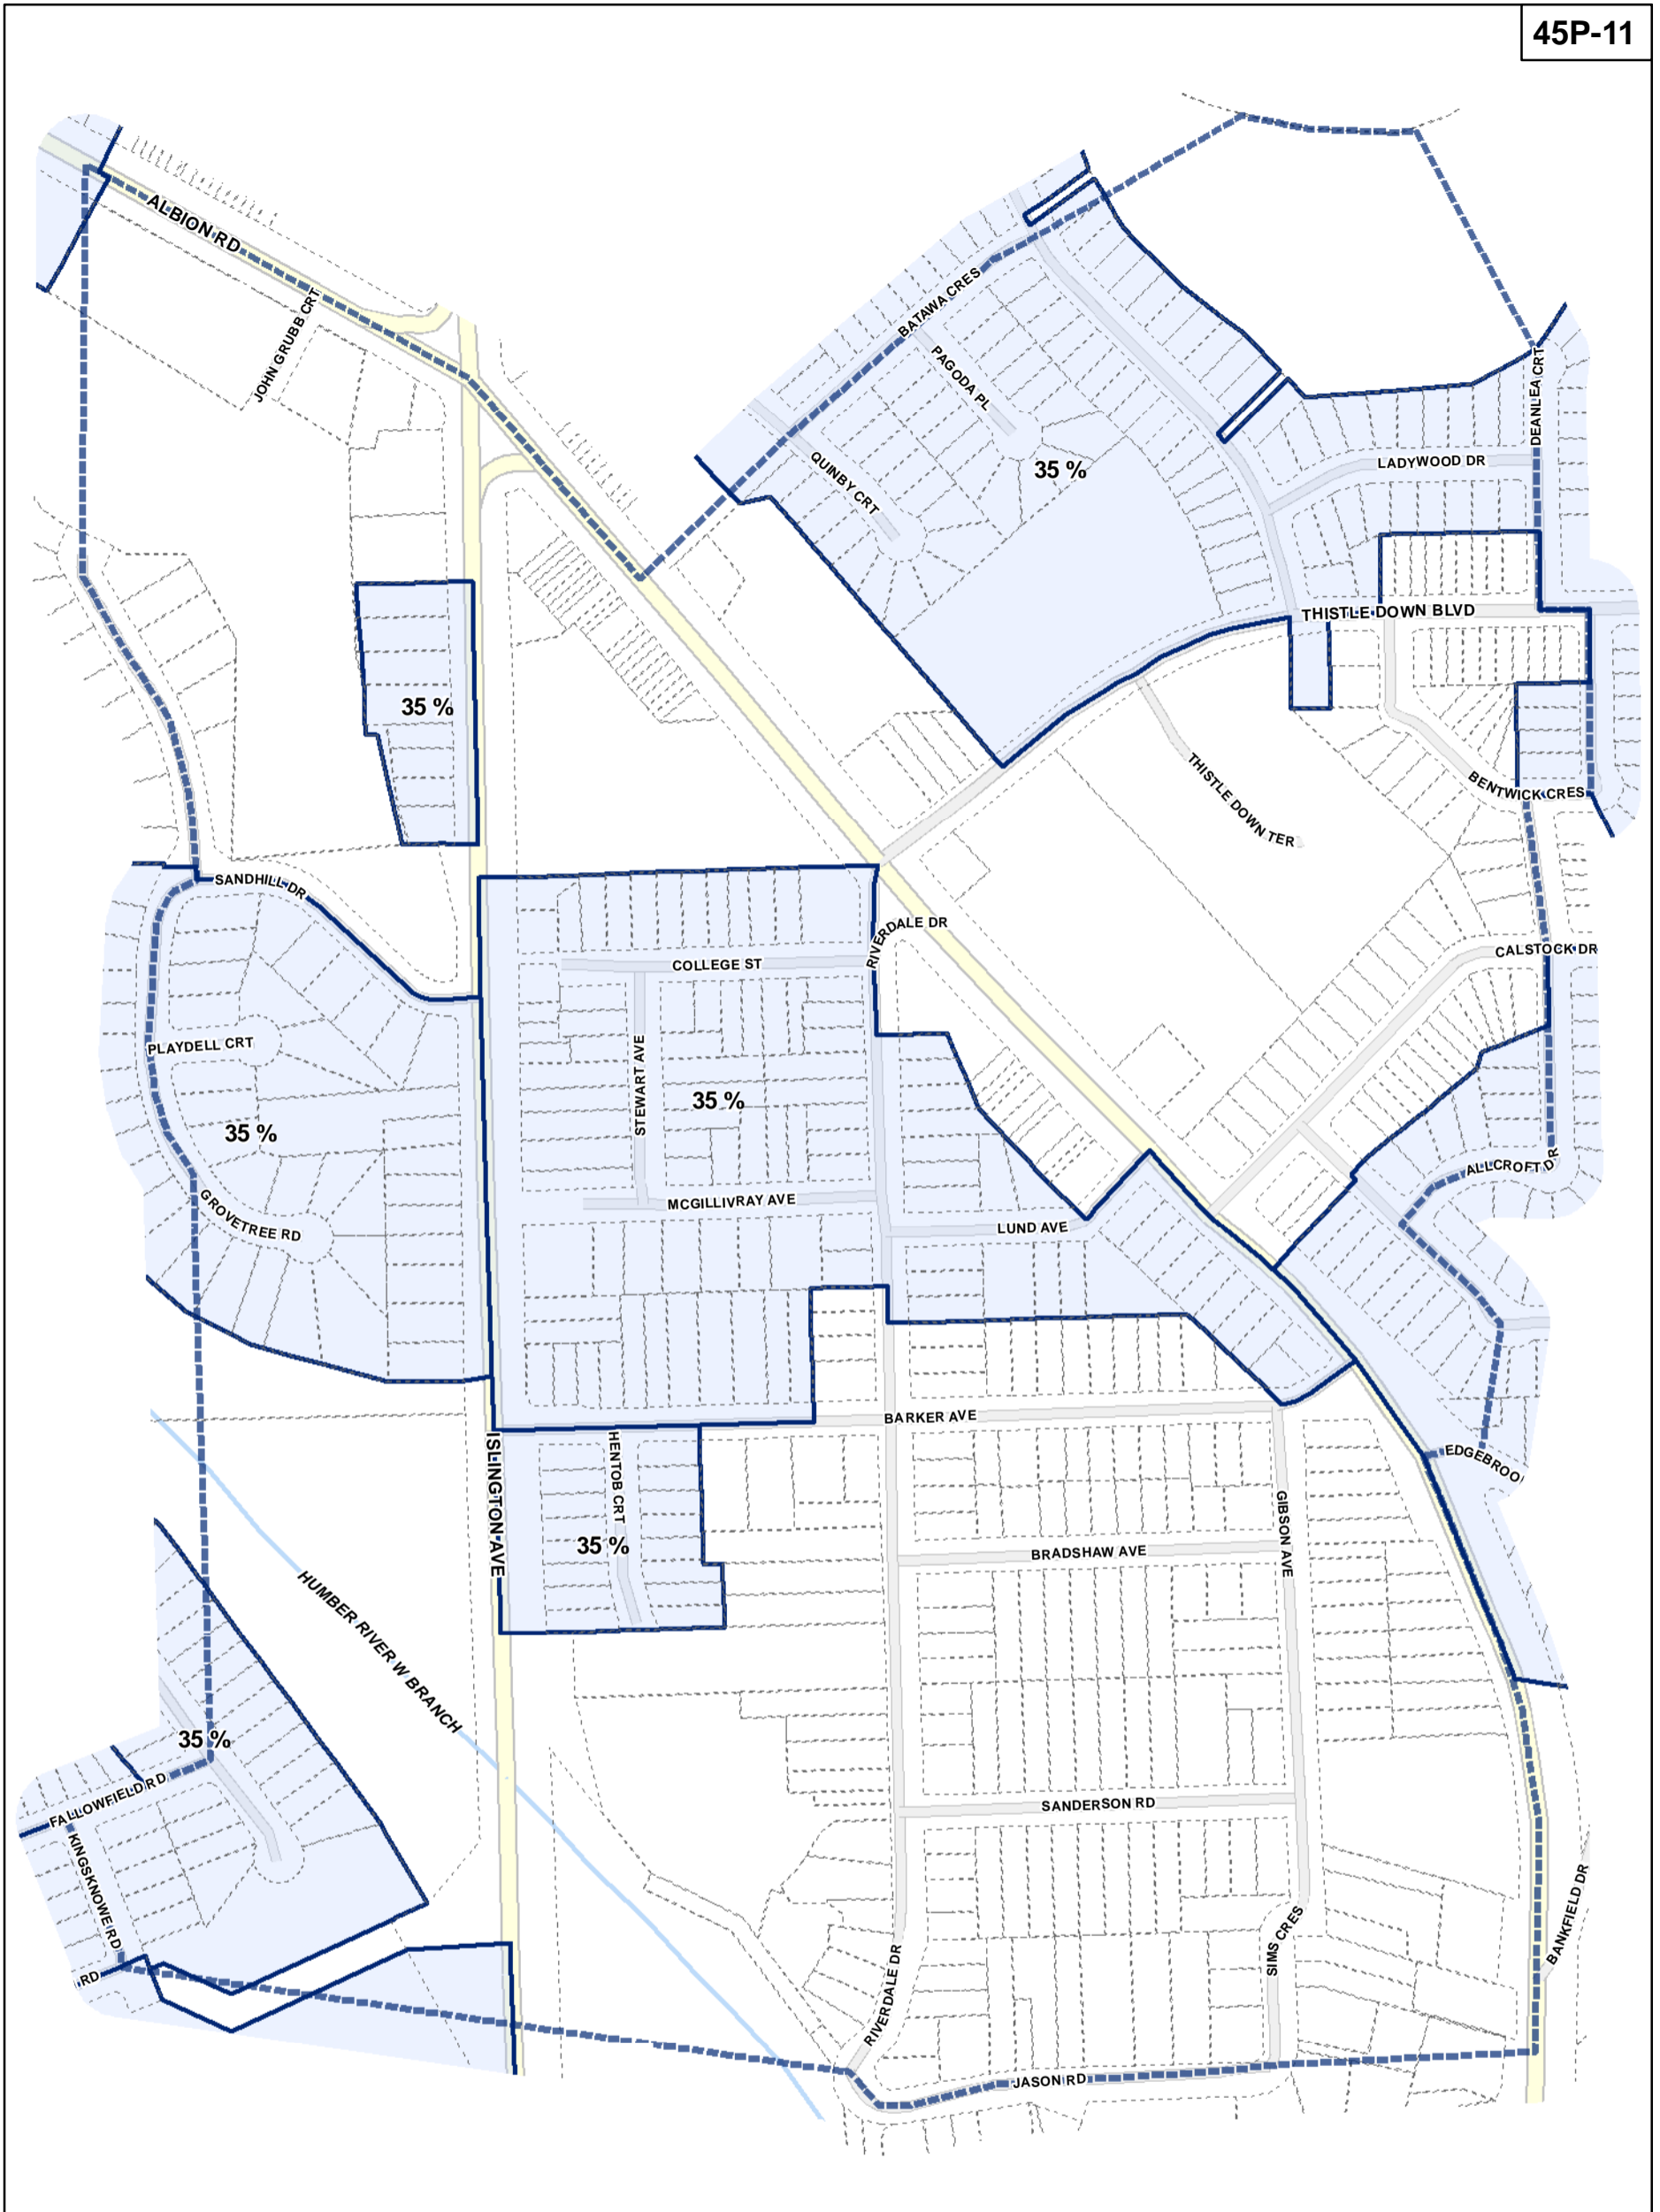

-  Lot Coverage Overlay
-  Map Sheet Boundary
-  Properties
-  Railway
-  Hydro Line

1:4,000

Lot Coverage Overlay Map

April 21, 2010
Planning & Growth Management
Committee Meeting

- Lot Coverage Overlay
- Map Sheet Boundary
- Properties
- Railway
- Hydro Line

Toronto City Planning
 Zoning Bylaw Map Book Series

Lot Coverage Overlay Map

April 21, 2010
 Planning & Growth Management
 Committee Meeting

- Lot Coverage Overlay
- Map Sheet Boundary
- Properties
- Railway
- Hydro Line

-  Lot Coverage Overlay
-  Map Sheet Boundary
-  Properties
-  Railway
-  Hydro Line

-  Lot Coverage Overlay
-  Map Sheet Boundary
-  Properties
-  Railway
-  Hydro Line

-  Lot Coverage Overlay
-  Map Sheet Boundary
-  Properties
-  Railway
-  Hydro Line

- Lot Coverage Overlay
- Map Sheet Boundary
- Properties
- Railway
- Hydro Line

-  Lot Coverage Overlay
-  Map Sheet Boundary
-  Properties
-  Railway
-  Hydro Line

Lot Coverage Overlay Map

April 21, 2010
Planning & Growth Management
Committee Meeting