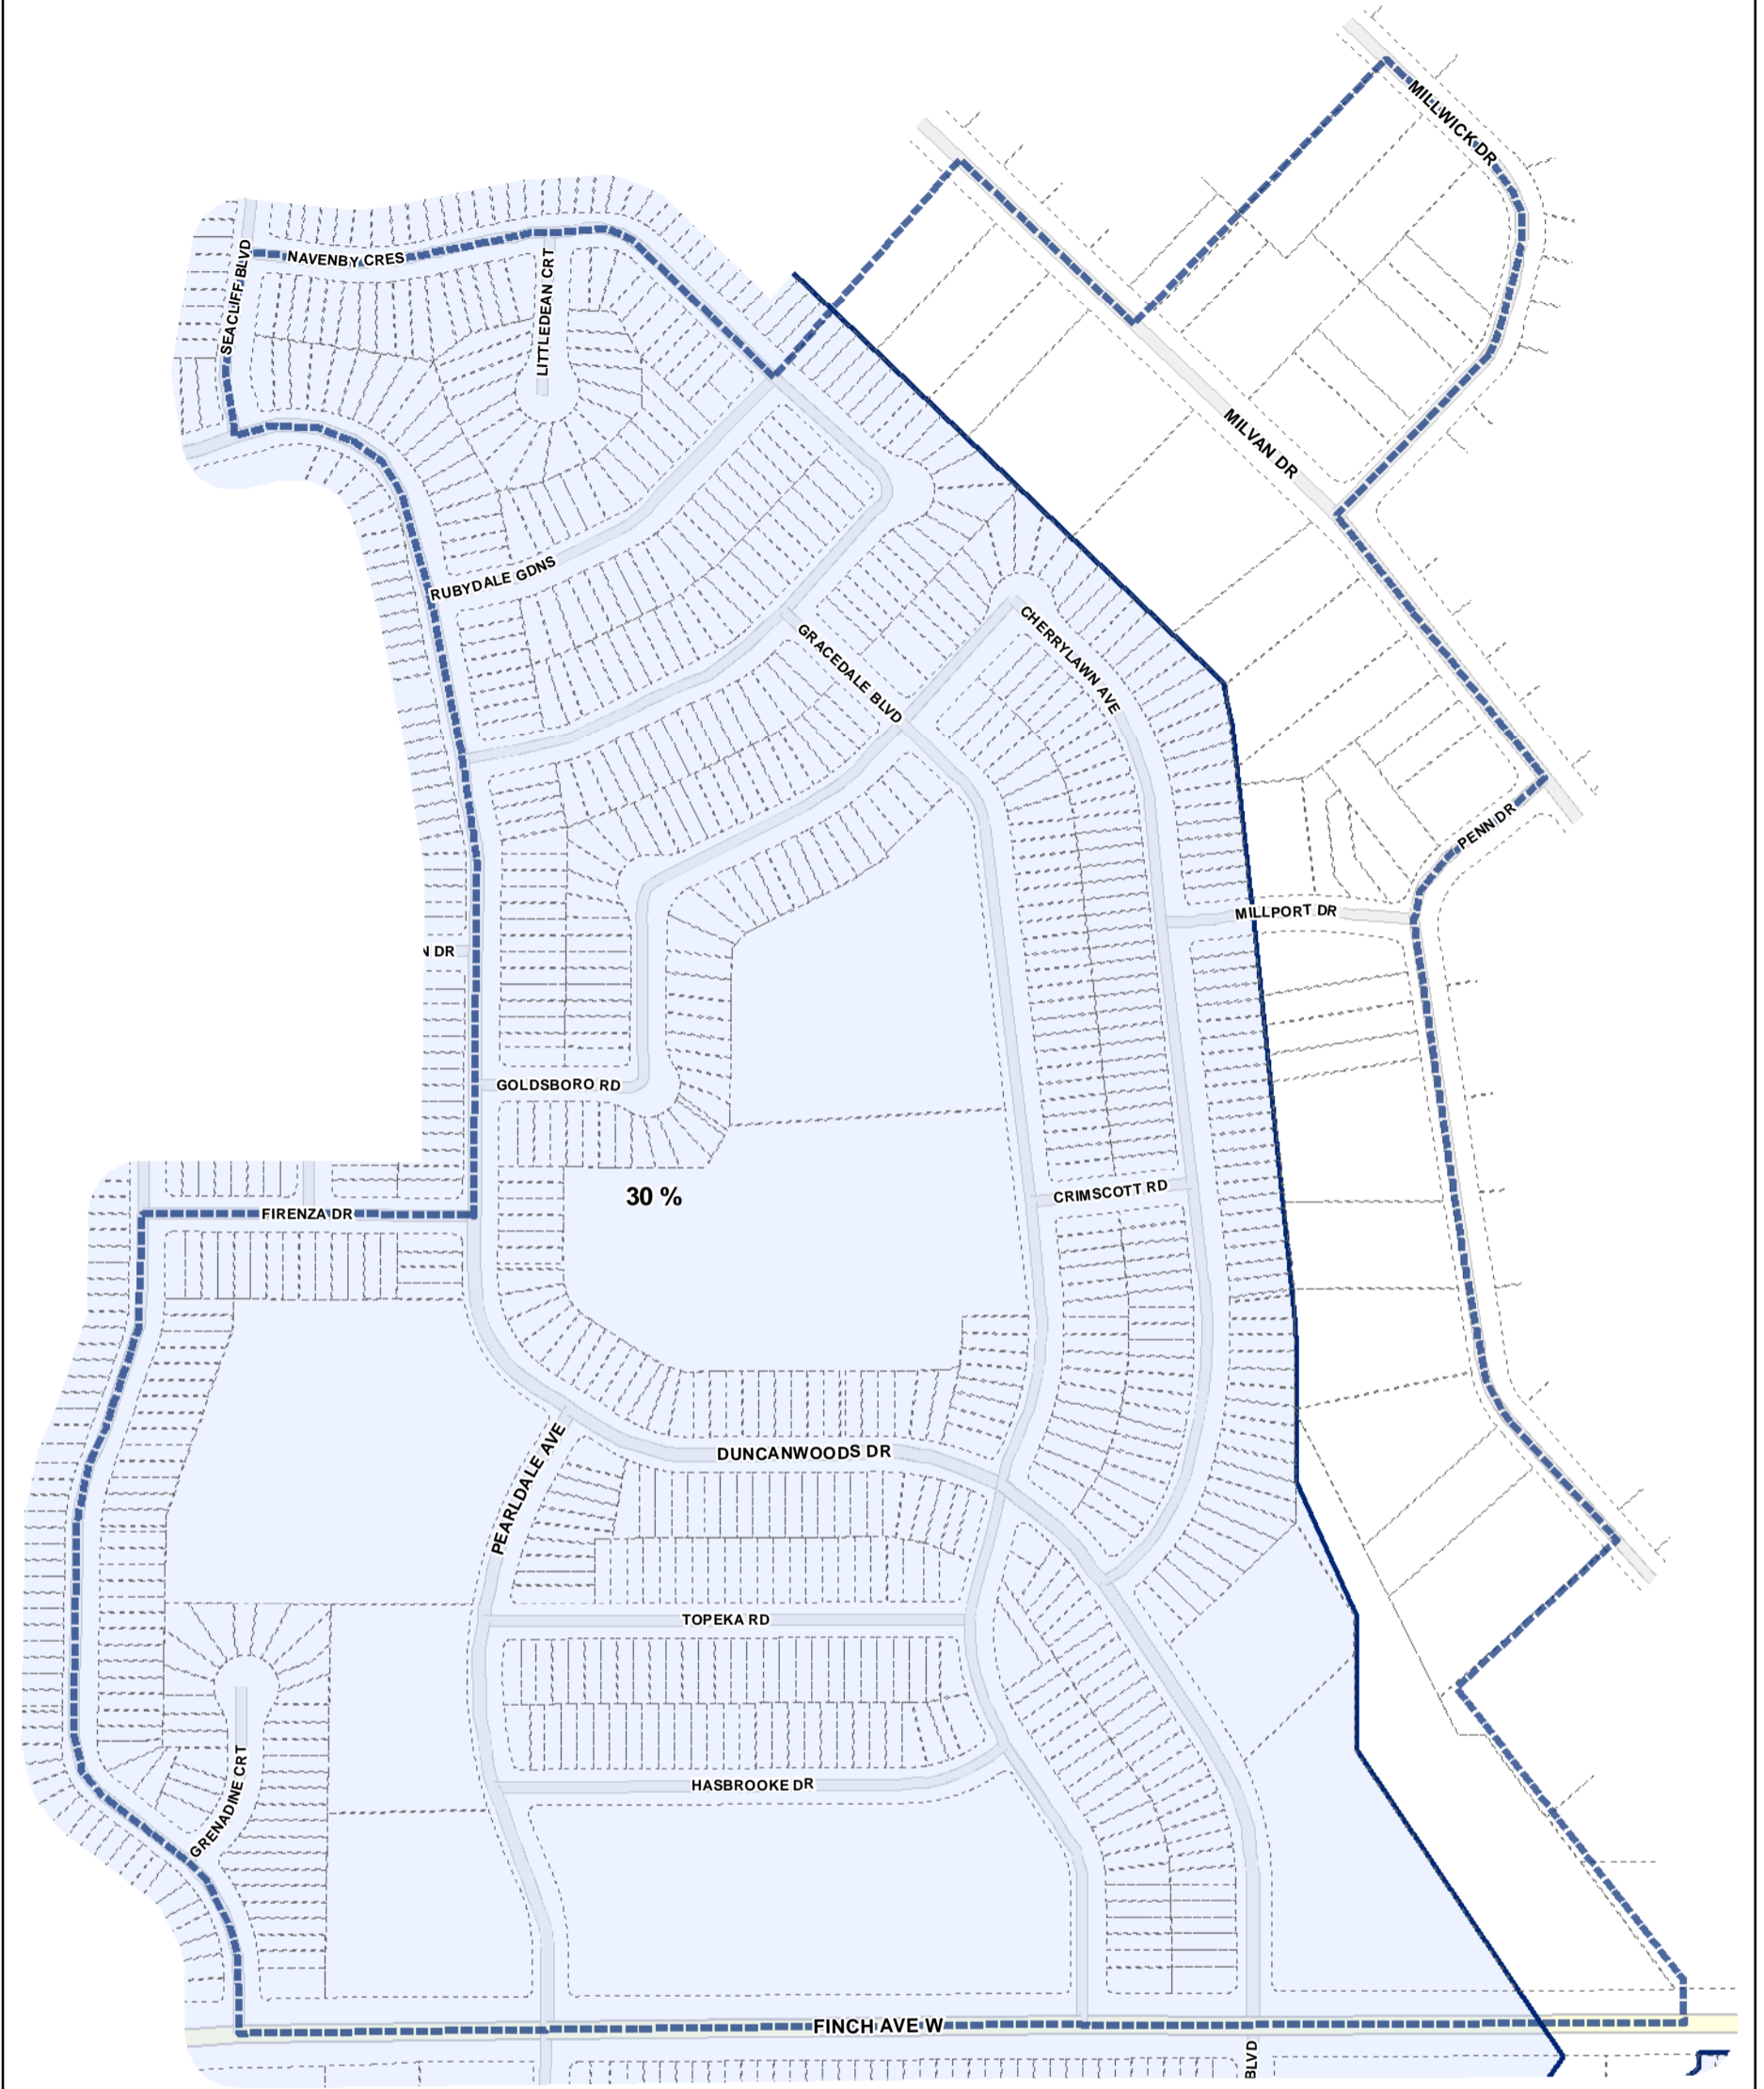

- Lot Coverage Overlay
- Map Sheet Boundary
- Properties
- Railway
- Hydro Line

Toronto City Planning
 Zoning Bylaw Map Book Series

Lot Coverage Overlay Map

April 21, 2010
 Planning & Growth Management
 Committee Meeting

- Lot Coverage Overlay
- Map Sheet Boundary
- Properties
- Railway
- Hydro Line

-  Lot Coverage Overlay
-  Map Sheet Boundary
-  Properties
-  Railway
-  Hydro Line