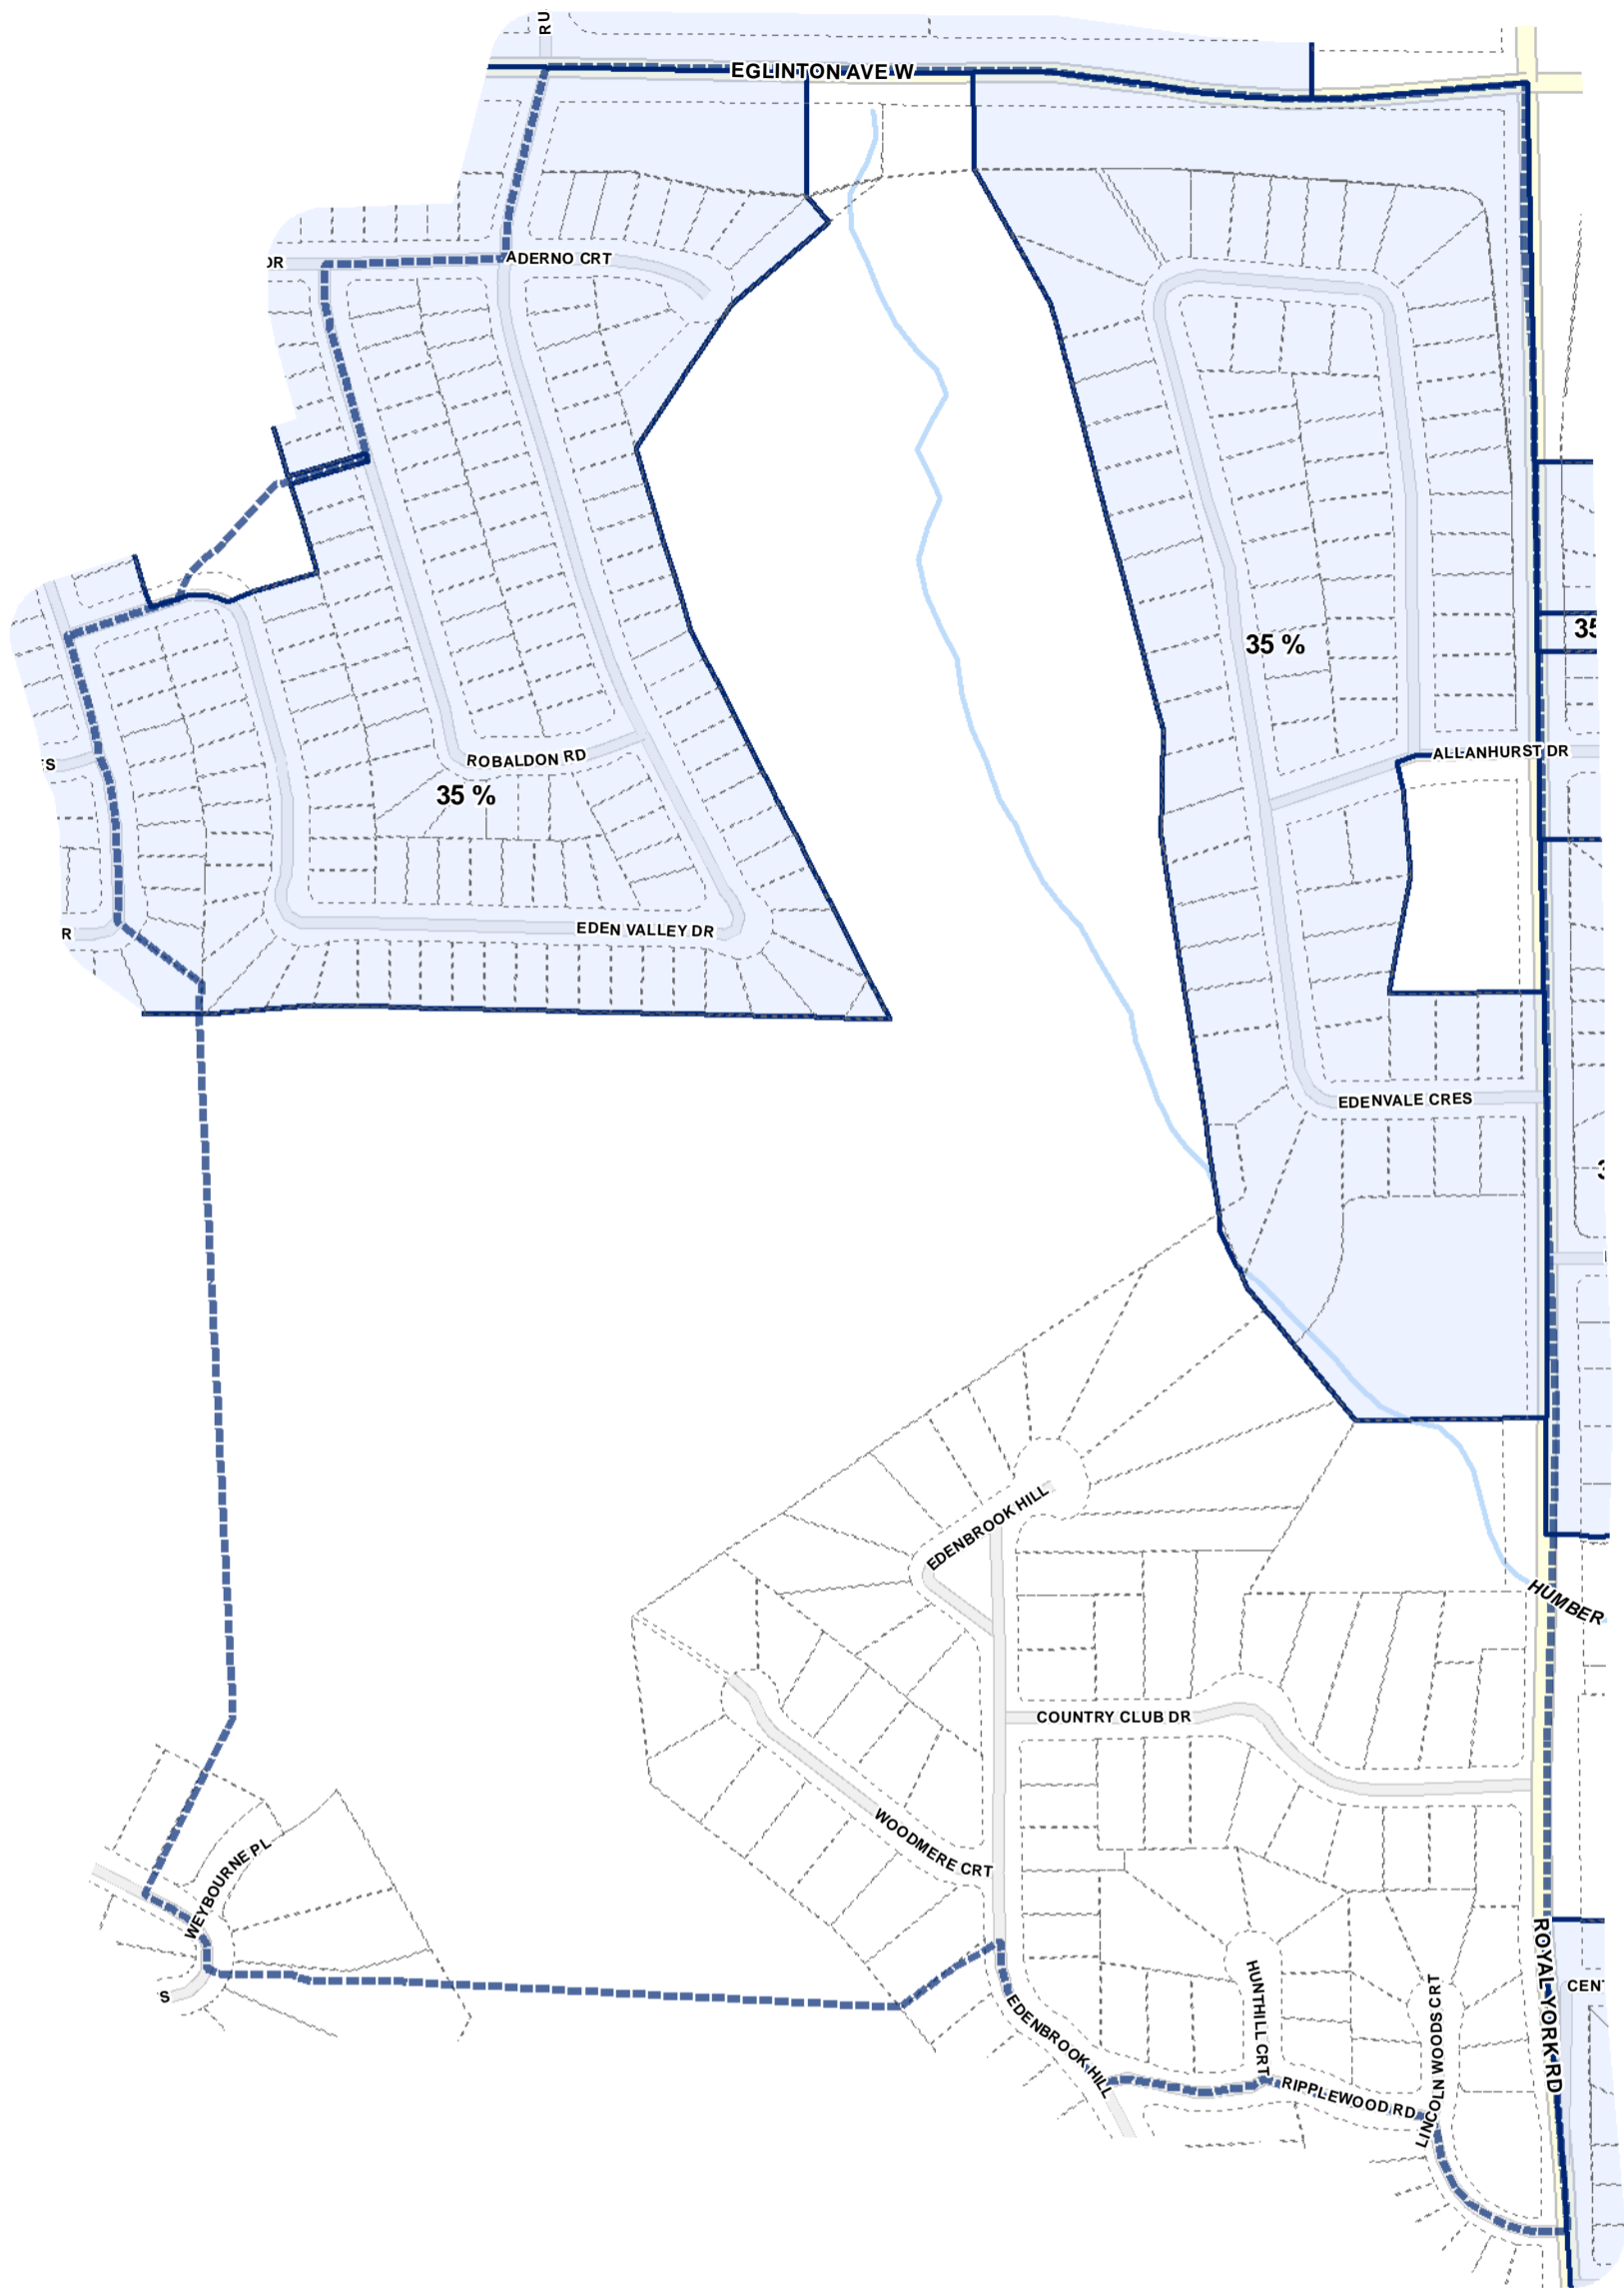

Lot Coverage Overlay Map

April 21, 2010
Planning & Growth Management
Committee Meeting

- Lot Coverage Overlay
- Map Sheet Boundary
- Properties
- Railway
- Hydro Line