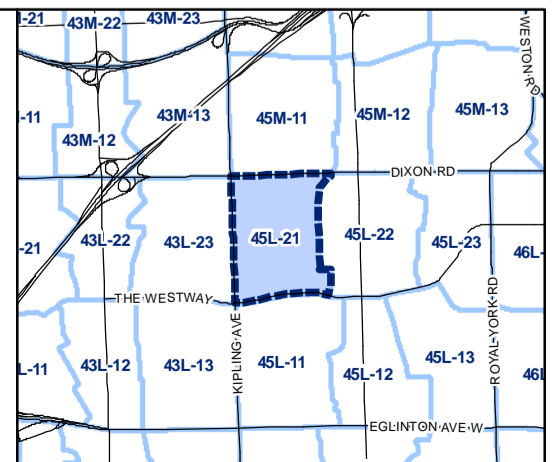

- Lot Coverage Overlay
- Map Sheet Boundary
- Properties
- Railway
- Hydro Line