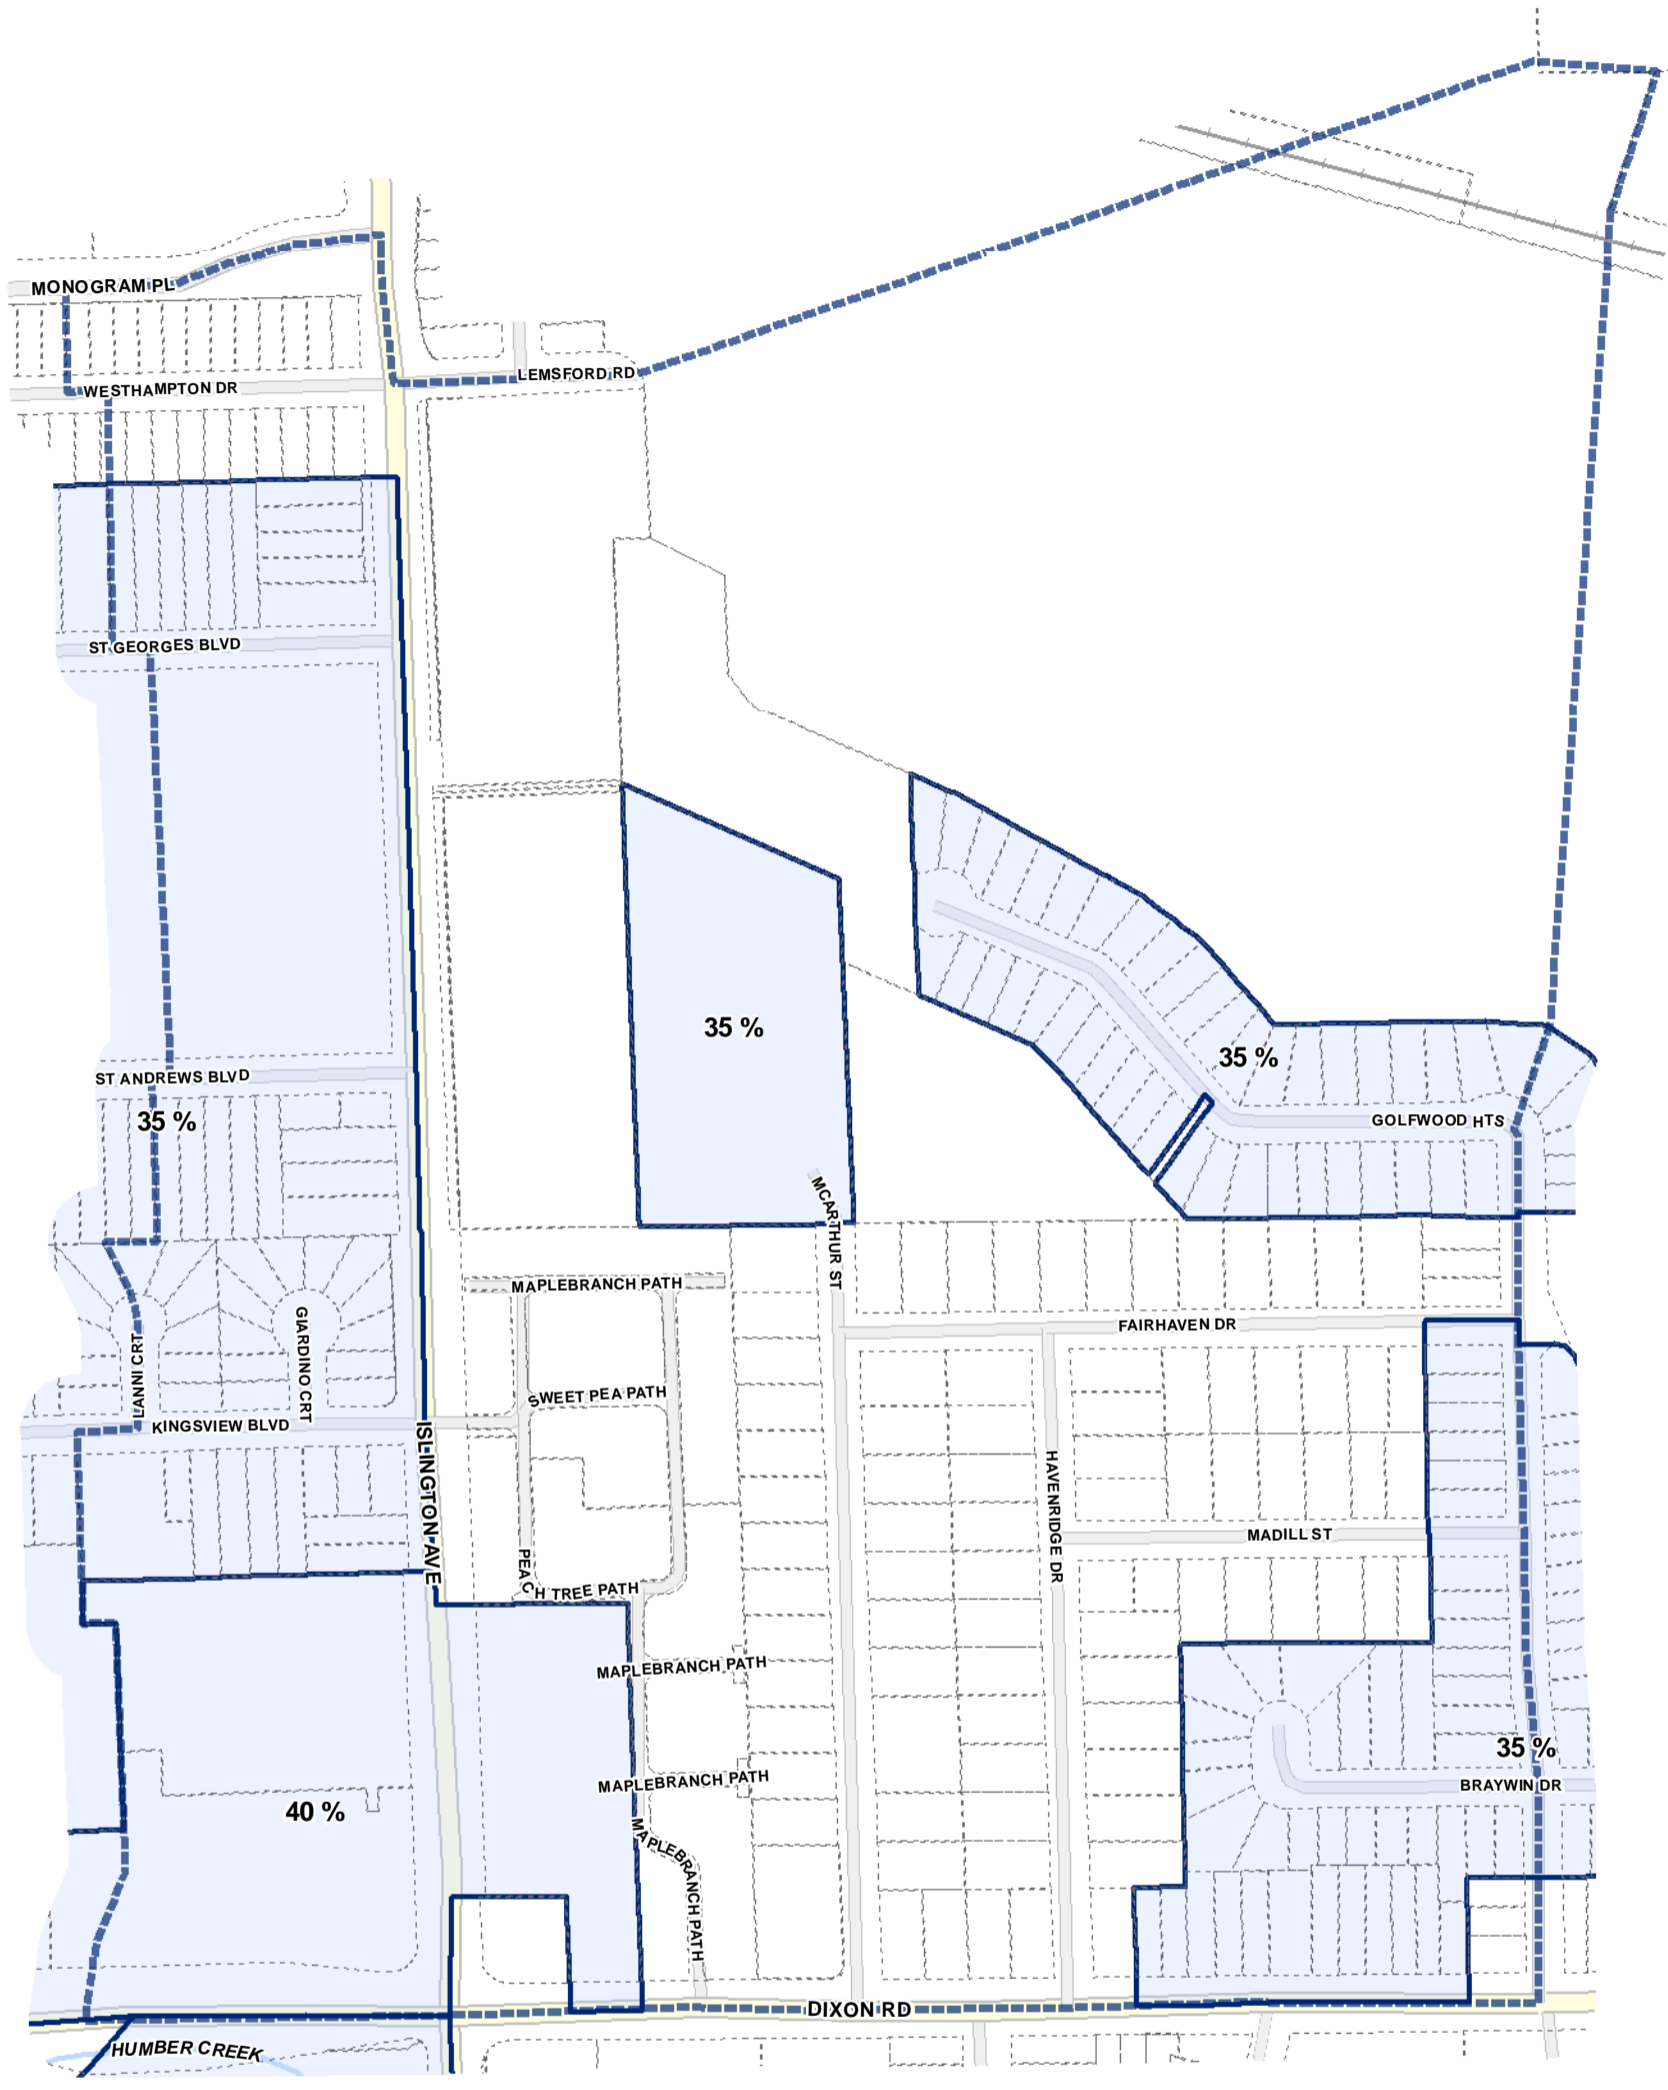

Lot Coverage Overlay Map

April 21, 2010
Planning & Growth Management
Committee Meeting

-  Lot Coverage Overlay
-  Map Sheet Boundary
-  Properties
-  Railway
-  Hydro Line

- Lot Coverage Overlay
- Map Sheet Boundary
- Properties
- Railway
- Hydro Line

-  Lot Coverage Overlay
-  Map Sheet Boundary
-  Properties
-  Railway
-  Hydro Line

- Lot Coverage Overlay
- Map Sheet Boundary
- Properties
- Railway
- Hydro Line

Lot Coverage Overlay Map

April 21, 2010
Planning & Growth Management
Committee Meeting

- Lot Coverage Overlay
- Map Sheet Boundary
- Properties
- Railway
- Hydro Line

Toronto City Planning
Zoning Bylaw Map Book Series

Lot Coverage Overlay Map

April 21, 2010
Planning & Growth Management
Committee Meeting

-  Lot Coverage Overlay
-  Map Sheet Boundary
-  Properties
-  Railway
-  Hydro Line

-  Lot Coverage Overlay
-  Map Sheet Boundary
-  Properties
-  Railway
-  Hydro Line

1:4,000

-  Lot Coverage Overlay
-  Map Sheet Boundary
-  Properties
-  Railway
-  Hydro Line