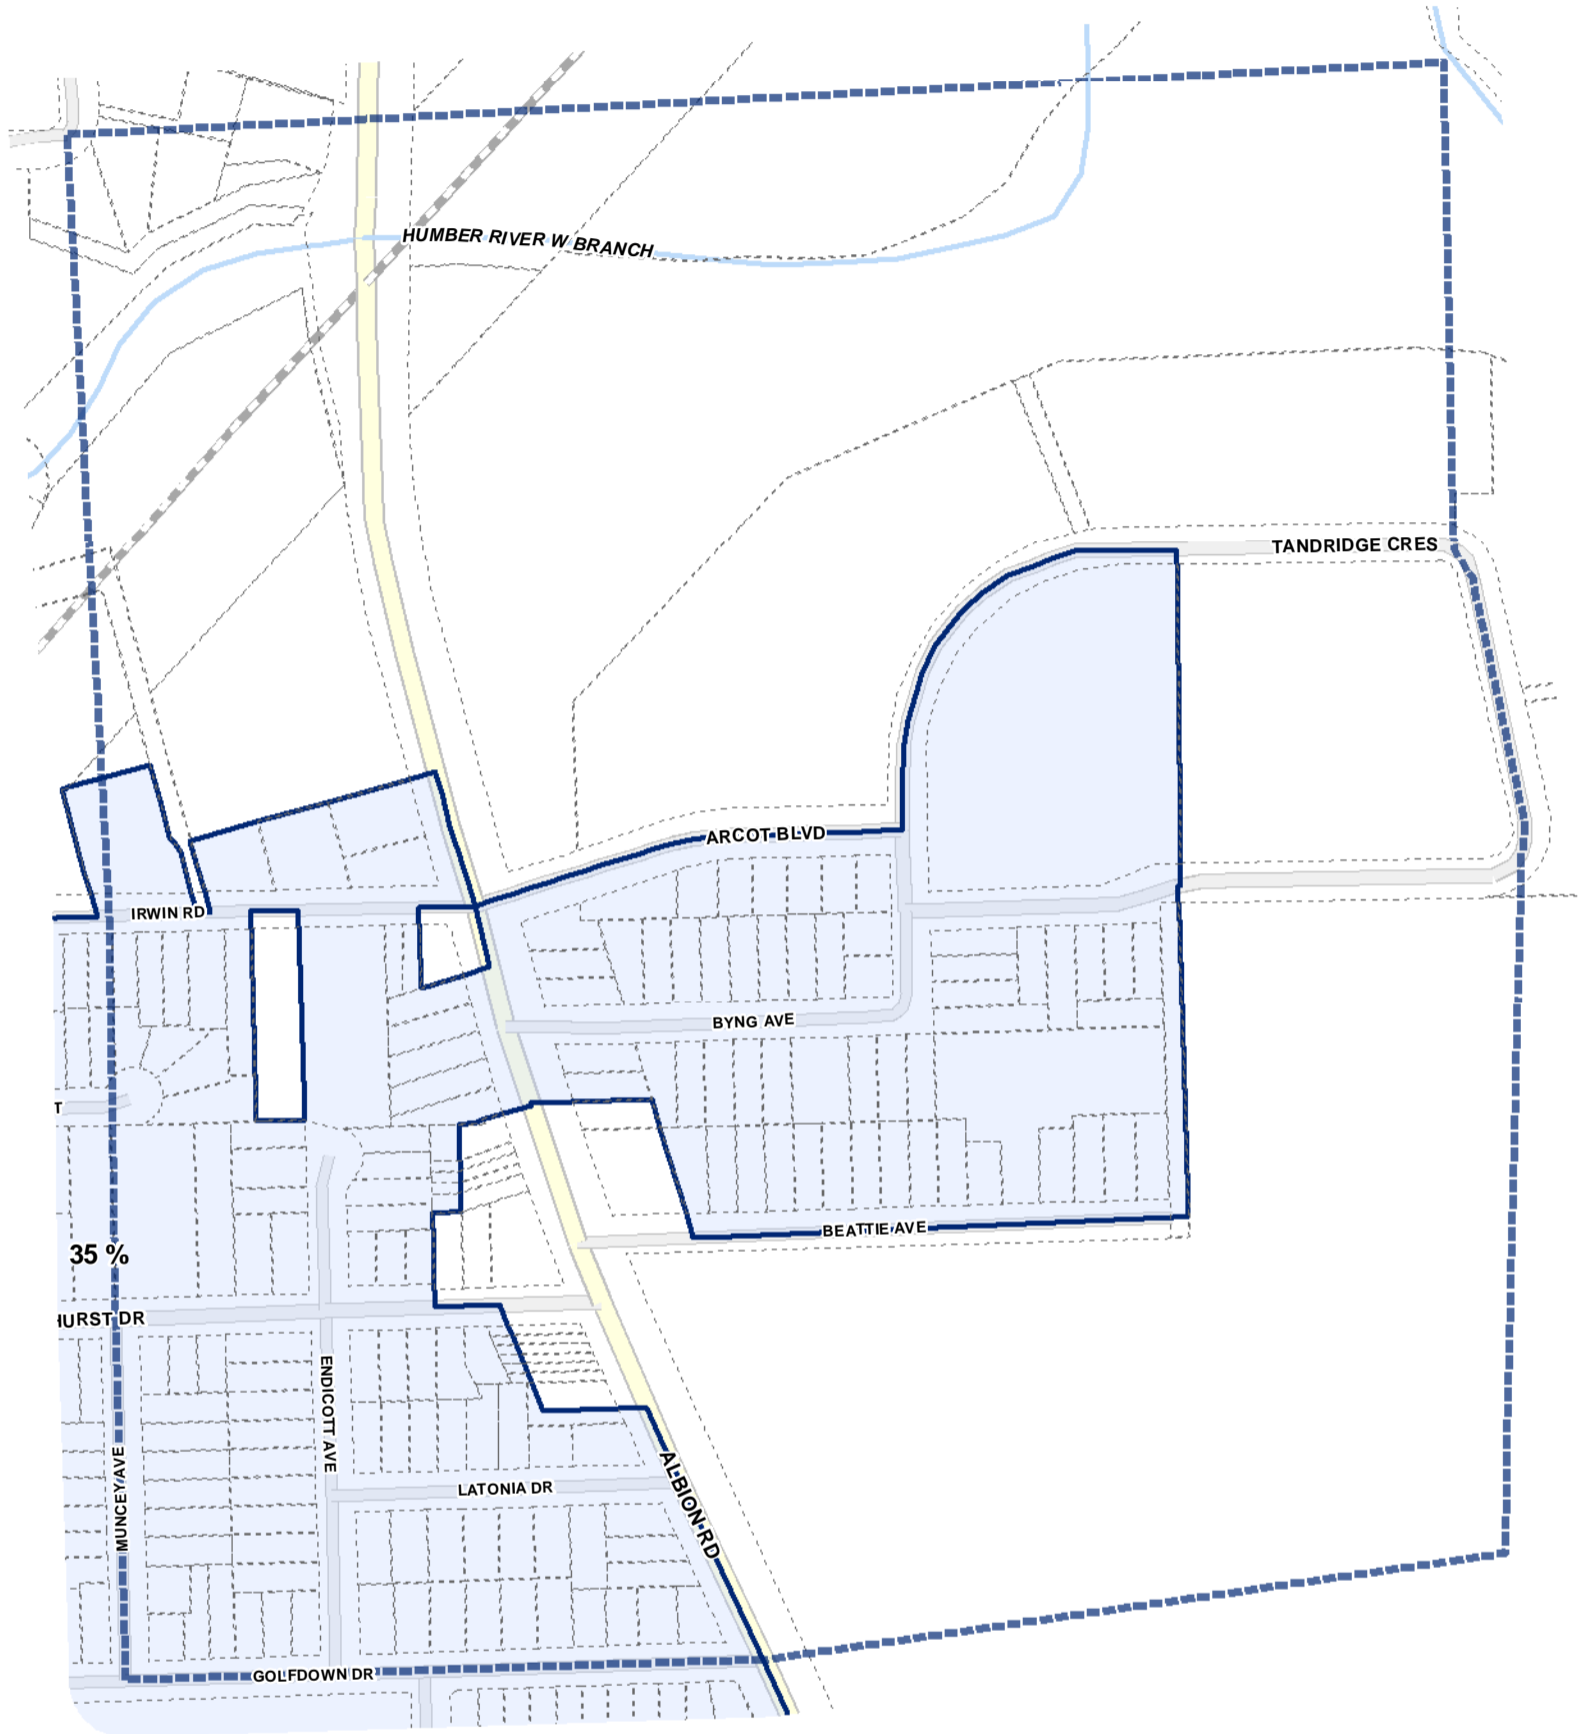

Lot Coverage Overlay Map

April 21, 2010
Planning & Growth Management
Committee Meeting

- Lot Coverage Overlay
- Map Sheet Boundary
- Properties
- Railway
- Hydro Line

-  Lot Coverage Overlay
-  Map Sheet Boundary
-  Properties
-  Railway
-  Hydro Line

Toronto City Planning
 Zoning Bylaw Map Book Series

Lot Coverage Overlay Map

April 21, 2010
 Planning & Growth Management
 Committee Meeting

- Lot Coverage Overlay
- Map Sheet Boundary
- Properties
- Railway
- Hydro Line

-  Lot Coverage Overlay
-  Map Sheet Boundary
-  Properties
-  Railway
-  Hydro Line

-  Lot Coverage Overlay
-  Map Sheet Boundary
-  Properties
-  Railway
-  Hydro Line

-  Lot Coverage Overlay
-  Map Sheet Boundary
-  Properties
-  Railway
-  Hydro Line