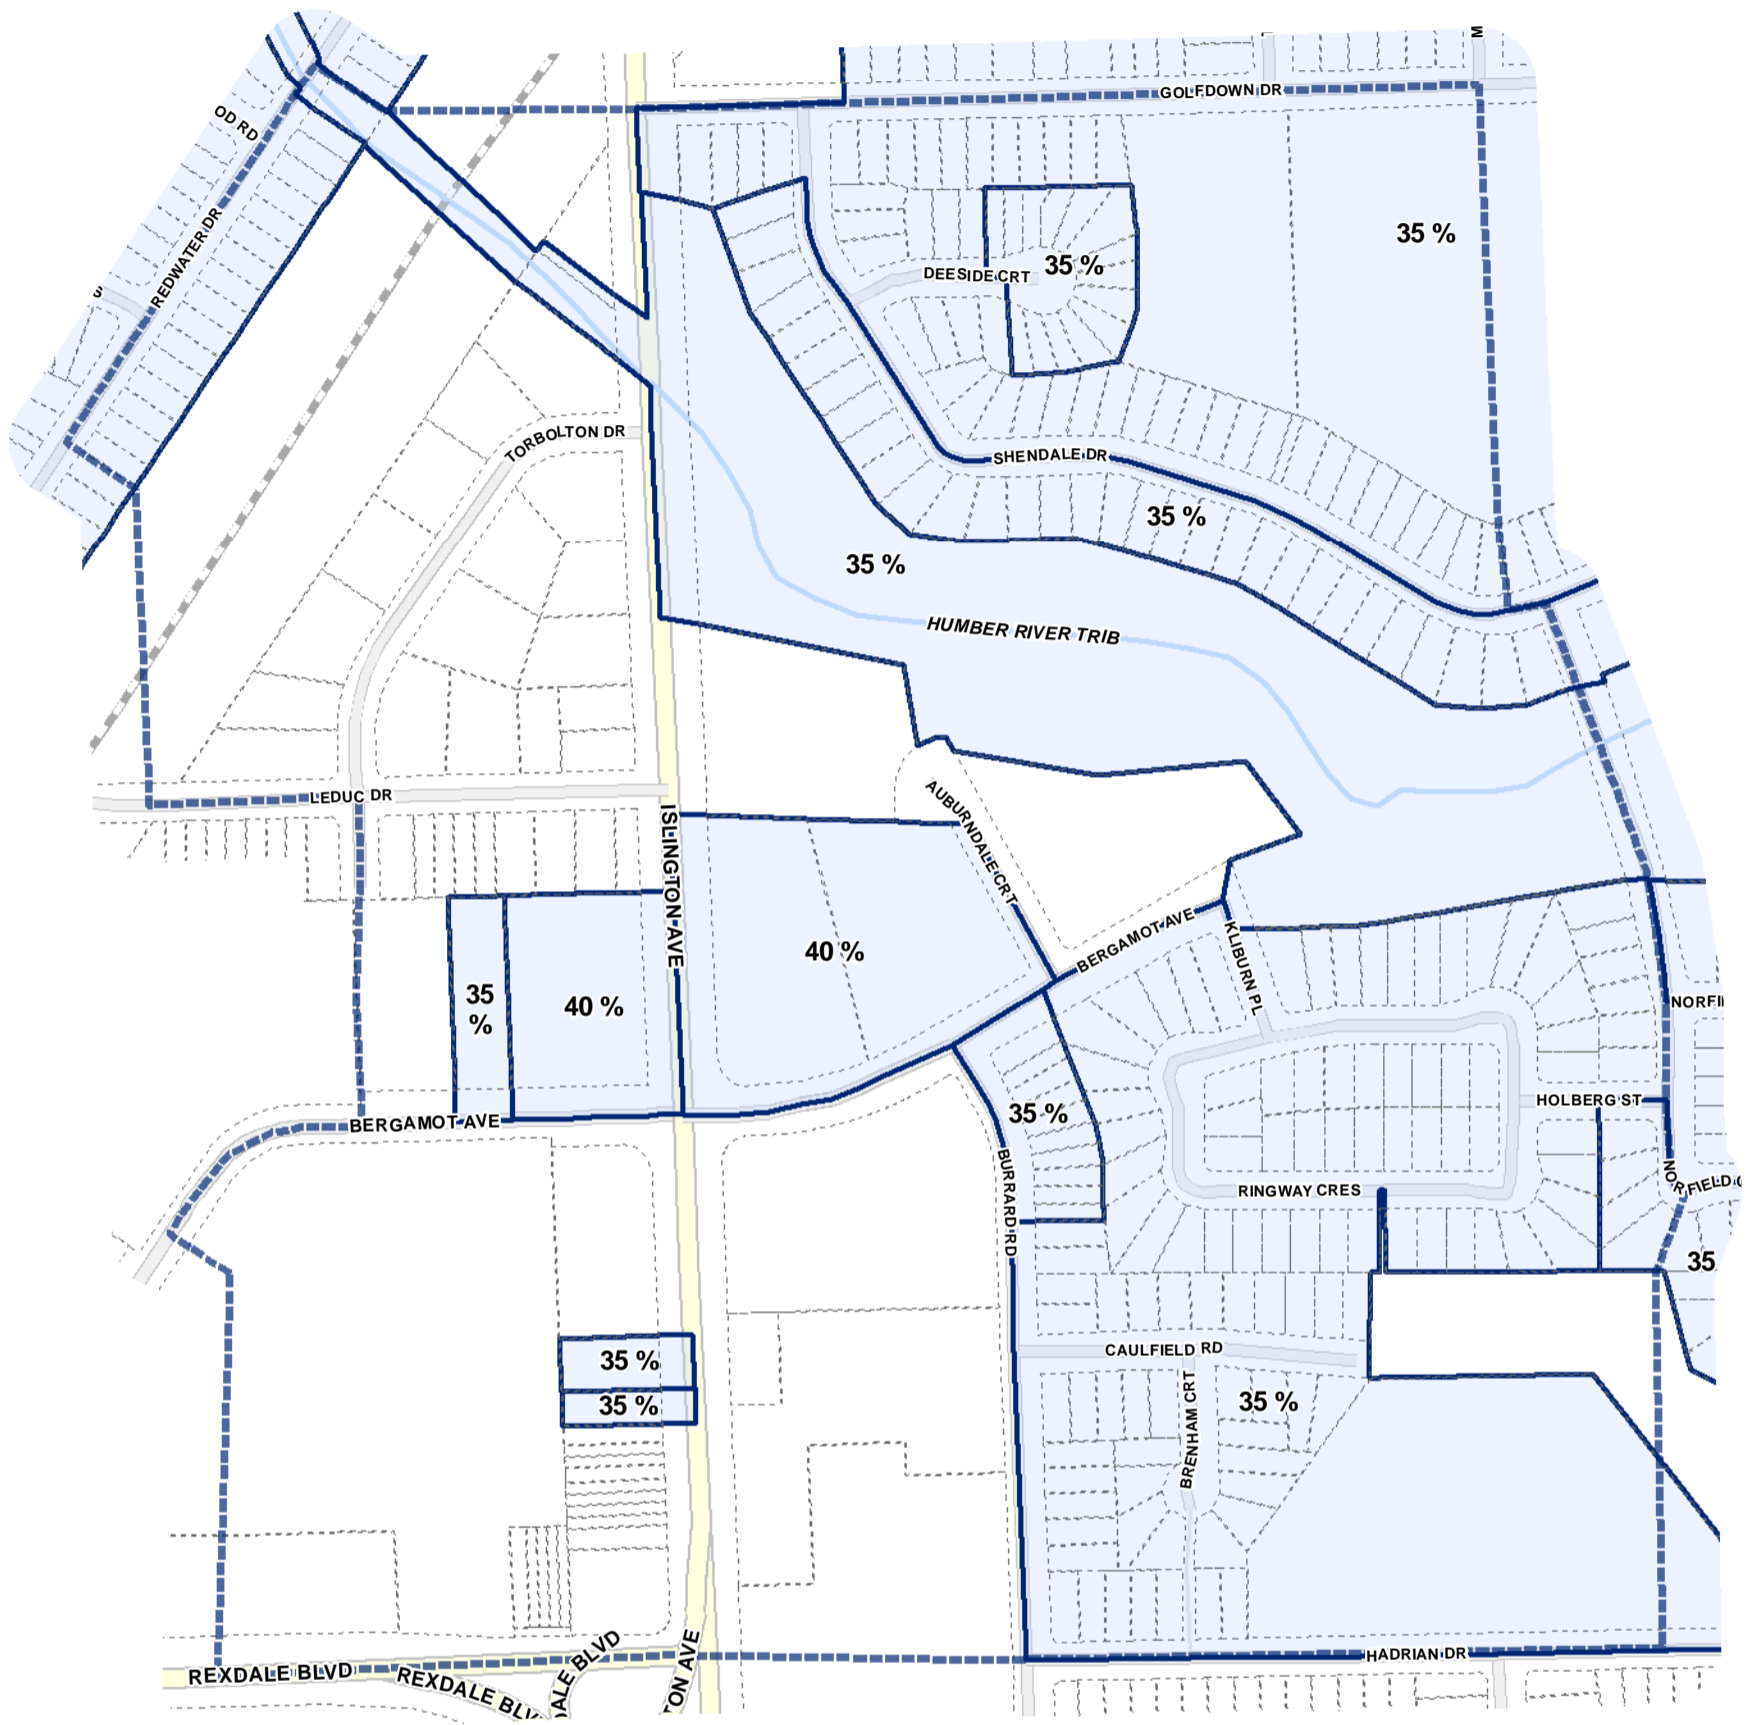

- Lot Coverage Overlay
- Map Sheet Boundary
- Properties
- Railway
- Hydro Line

Toronto City Planning
Zoning Bylaw Map Book Series

Lot Coverage Overlay Map

April 21, 2010
Planning & Growth Management
Committee Meeting

-  Lot Coverage Overlay
-  Map Sheet Boundary
-  Properties
-  Railway
-  Hydro Line

-  Lot Coverage Overlay
-  Map Sheet Boundary
-  Properties
-  Railway
-  Hydro Line

1:4,000

-  Lot Coverage Overlay
-  Map Sheet Boundary
-  Properties
-  Railway
-  Hydro Line

Lot Coverage Overlay Map

April 21, 2010
Planning & Growth Management
Committee Meeting

- Lot Coverage Overlay
- Map Sheet Boundary
- Properties
- Railway
- Hydro Line

-  Lot Coverage Overlay
-  Map Sheet Boundary
-  Properties
-  Railway
-  Hydro Line