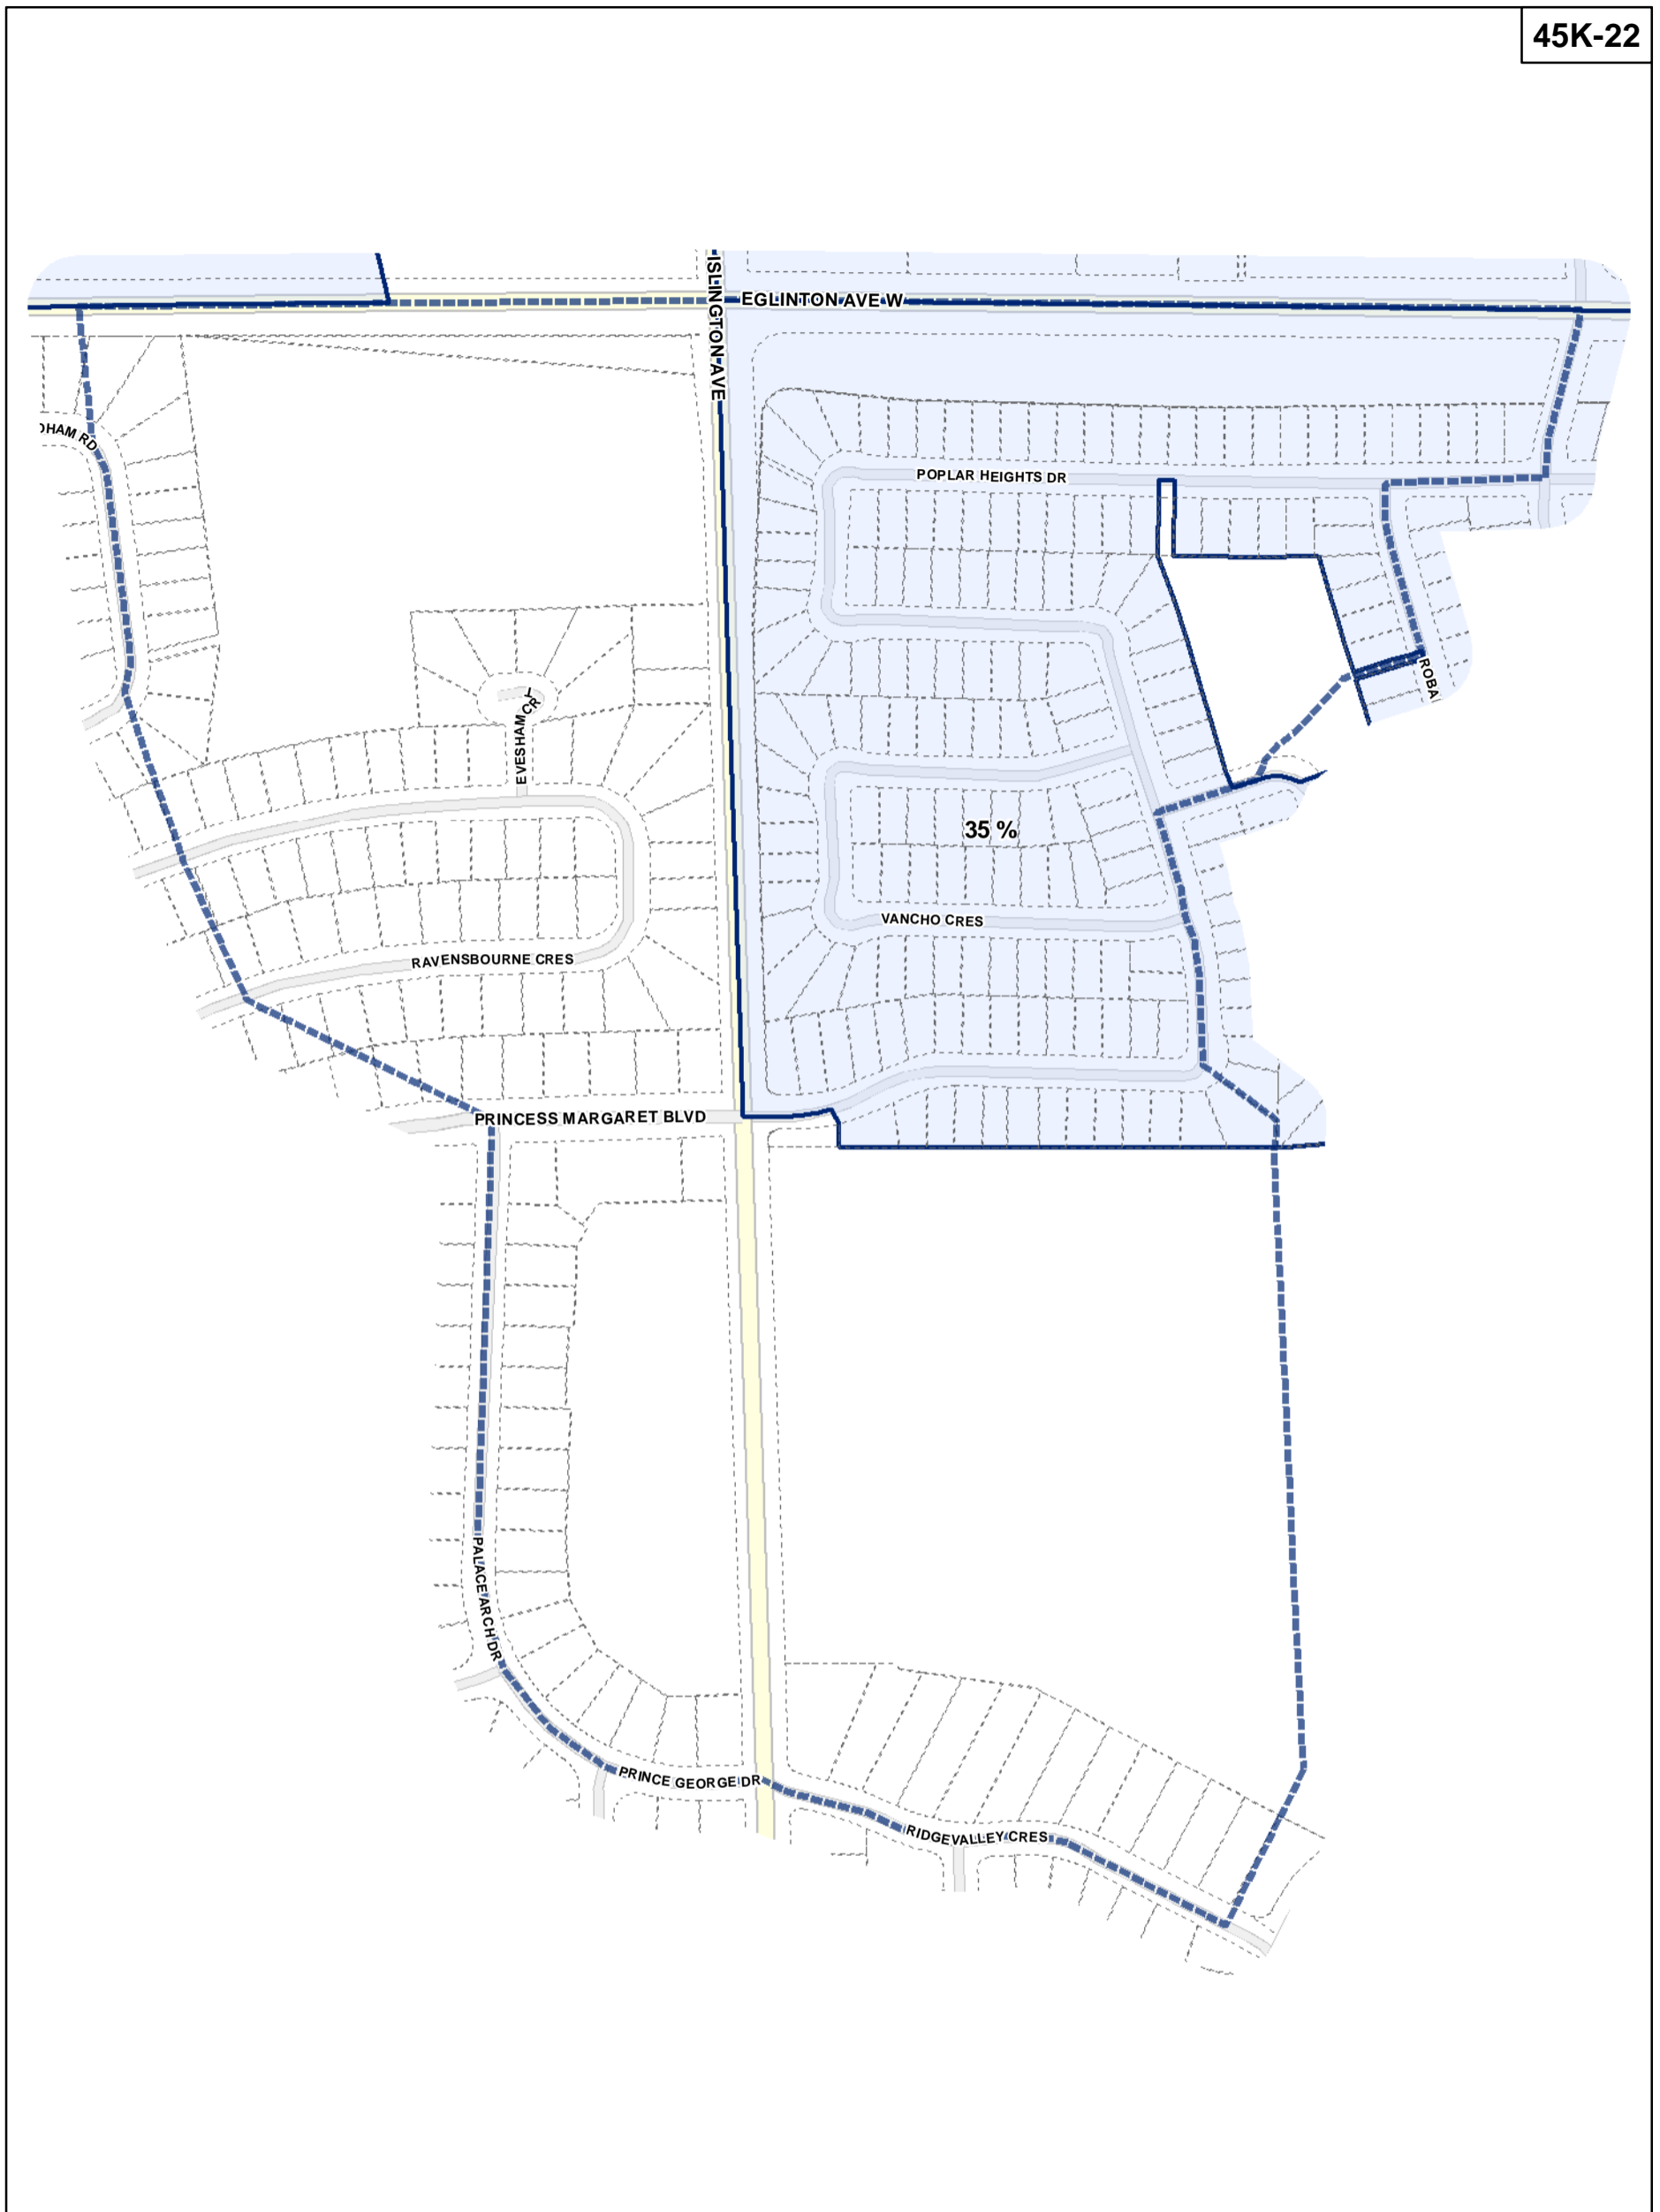

- Lot Coverage Overlay
- Map Sheet Boundary
- Properties
- Railway
- Hydro Line

1:4,000