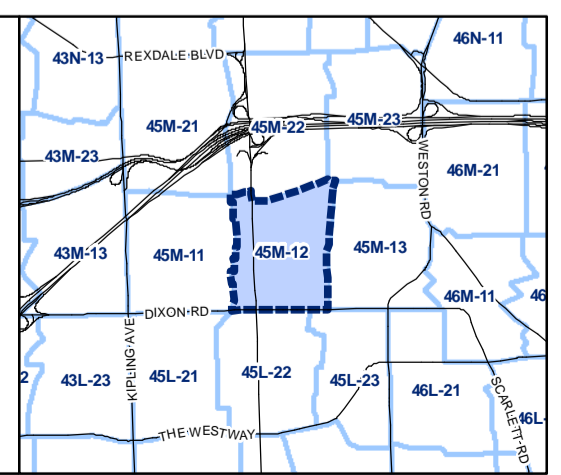

- Lot Coverage Overlay
- Map Sheet Boundary
- Properties
- Railway
- Hydro Line

Toronto City Planning
Zoning Bylaw Map Book Series

Lot Coverage Overlay Map

April 21, 2010
Planning & Growth Management
Committee Meeting

-  Lot Coverage Overlay
-  Map Sheet Boundary
-  Properties
-  Railway
-  Hydro Line

-  Lot Coverage Overlay
-  Map Sheet Boundary
-  Properties
-  Railway
-  Hydro Line

1:4,000

-  Lot Coverage Overlay
-  Map Sheet Boundary
-  Properties
-  Railway
-  Hydro Line