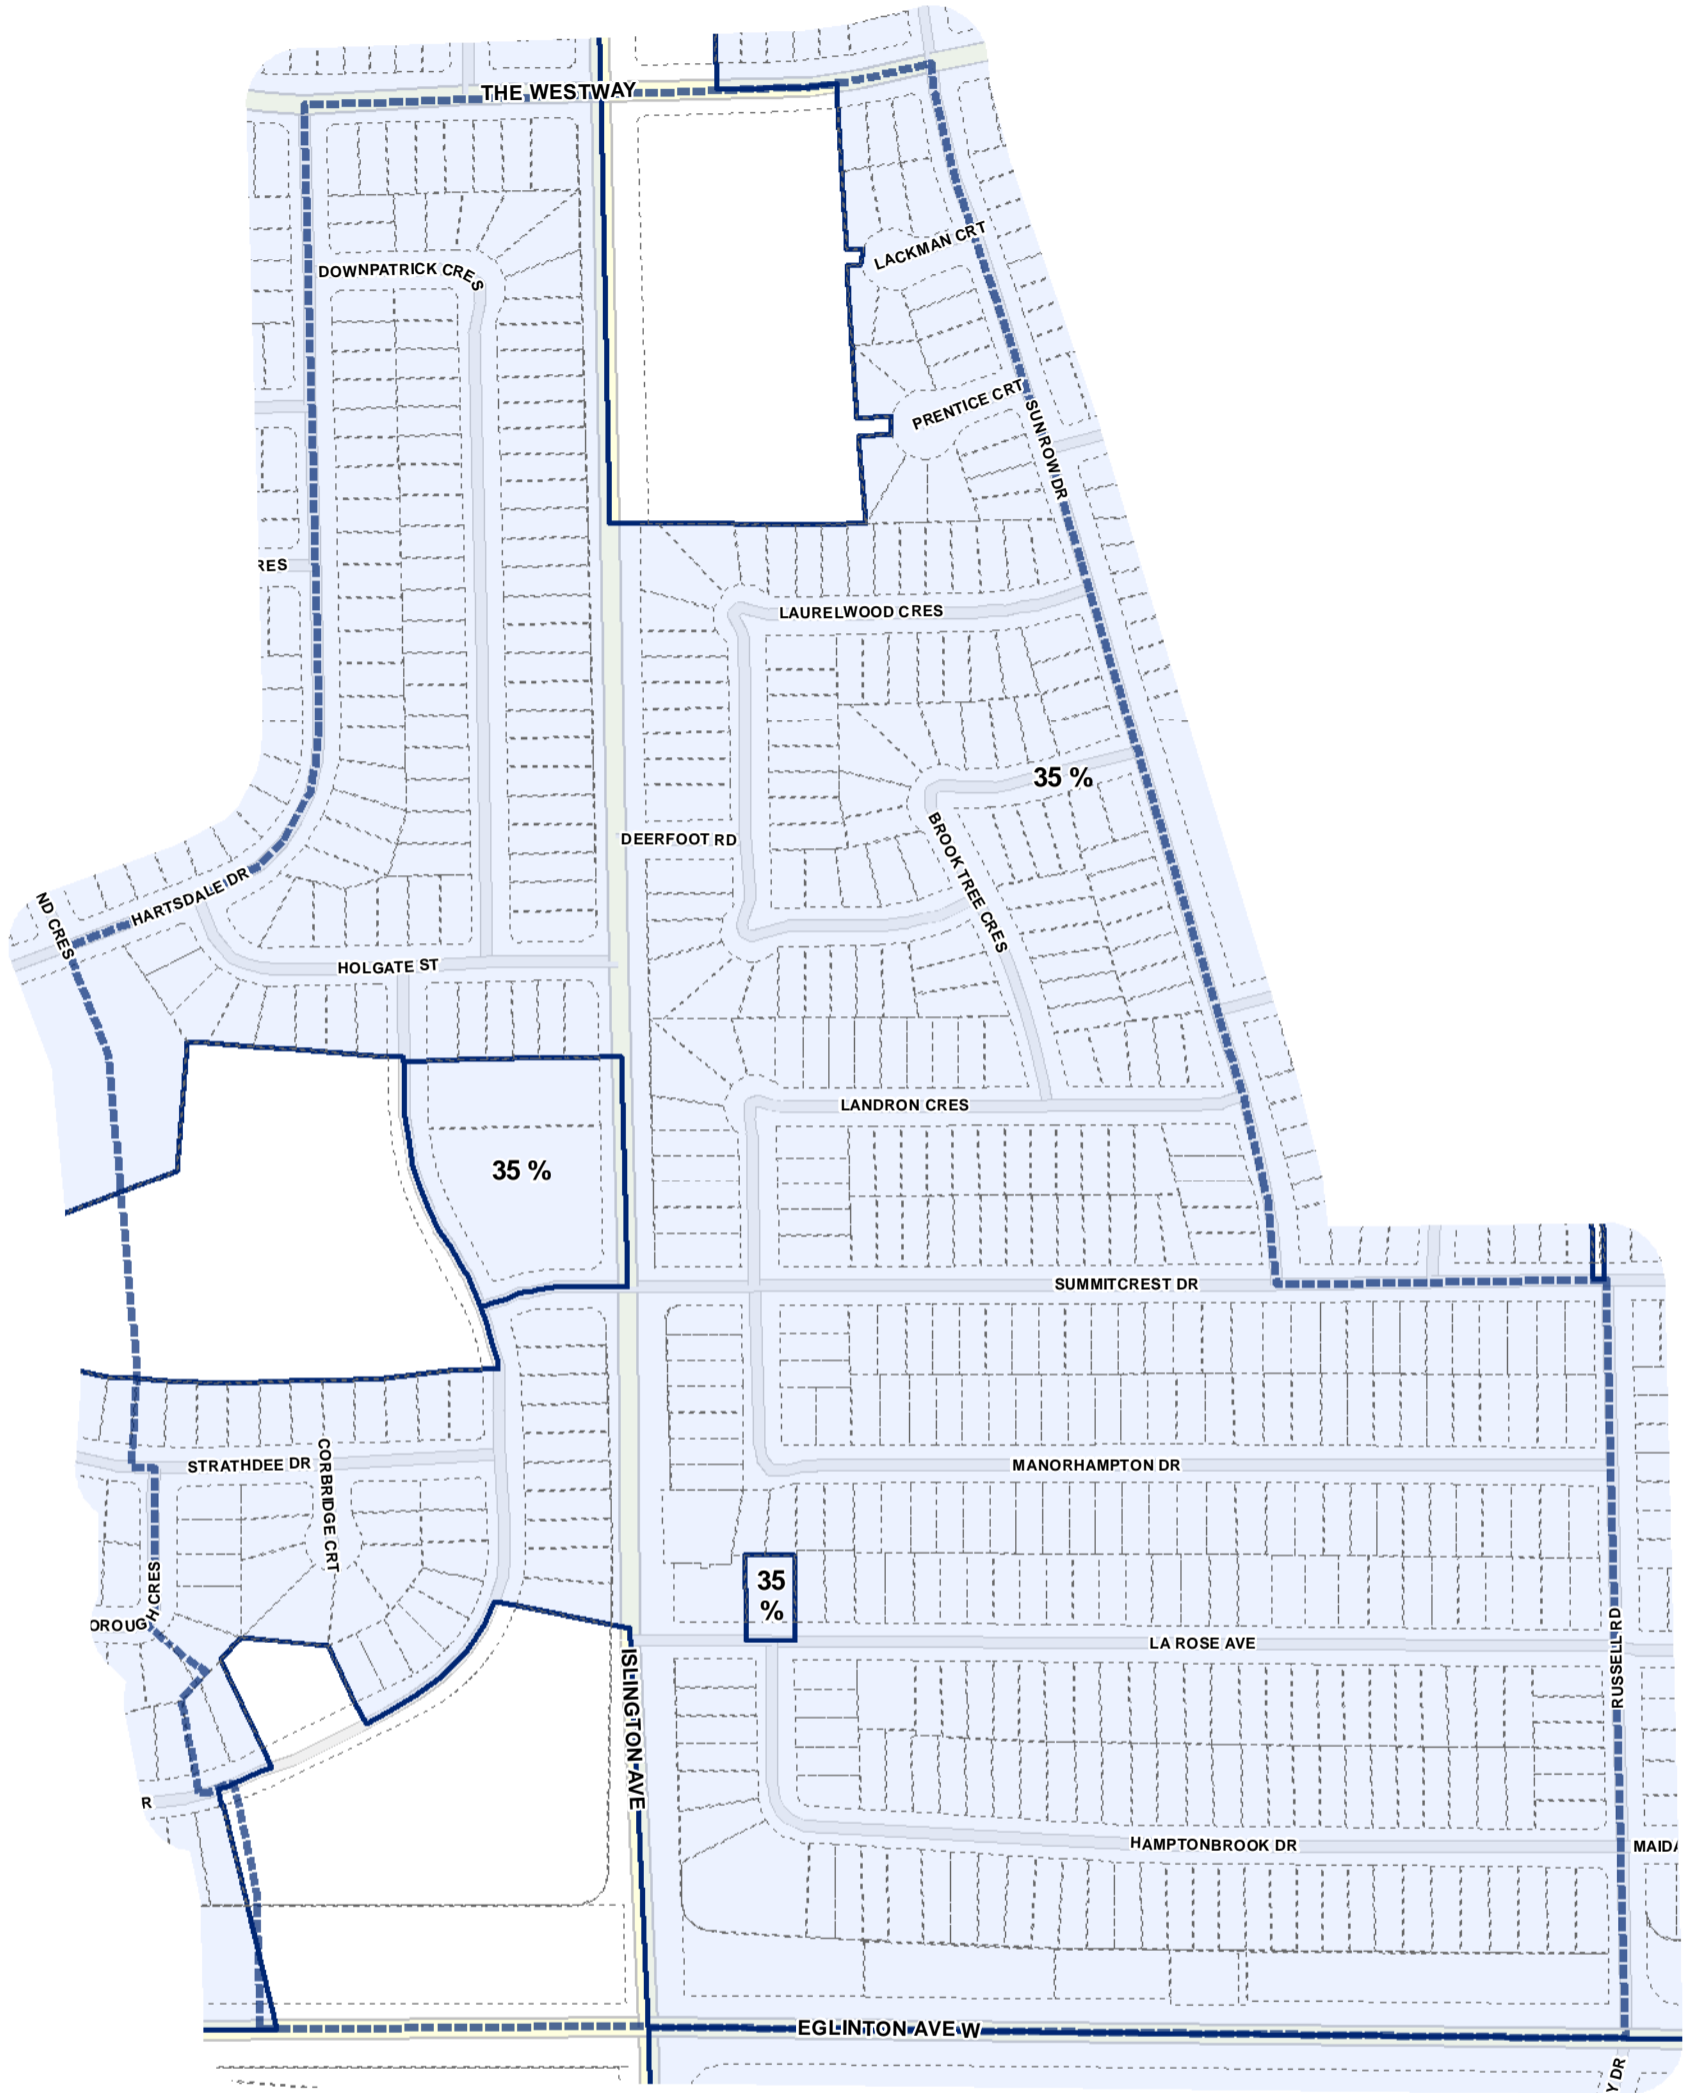

- Lot Coverage Overlay
- Map Sheet Boundary
- Properties
- Railway
- Hydro Line