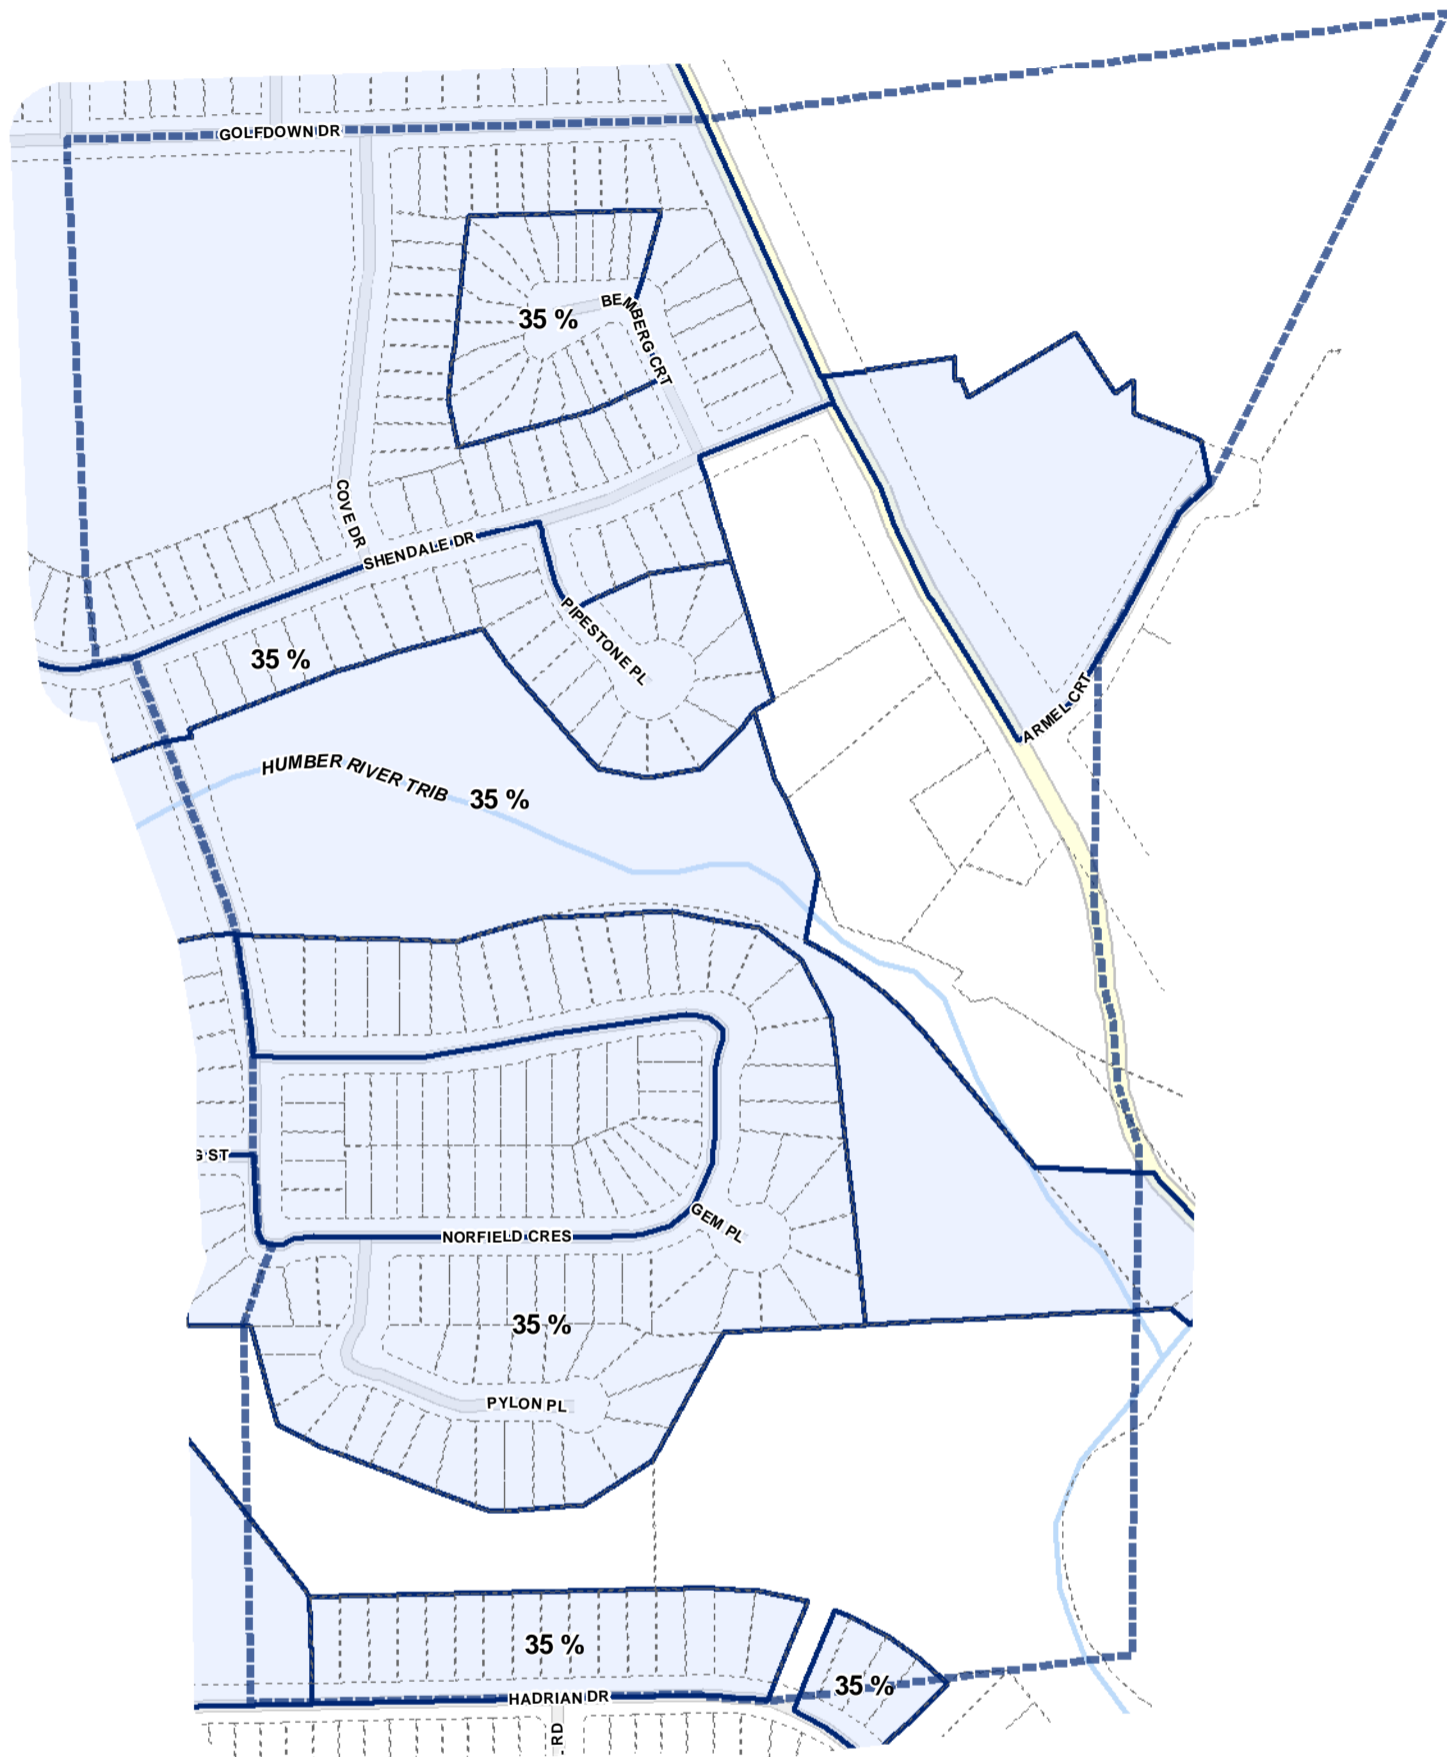

- Lot Coverage Overlay
- Map Sheet Boundary
- Properties
- Railway
- Hydro Line

Toronto City Planning
Zoning Bylaw Map Book Series

Lot Coverage Overlay Map

April 21, 2010
Planning & Growth Management
Committee Meeting

-  Lot Coverage Overlay
-  Map Sheet Boundary
-  Properties
-  Railway
-  Hydro Line

-  Lot Coverage Overlay
-  Map Sheet Boundary
-  Properties
-  Railway
-  Hydro Line

1:4,000

-  Lot Coverage Overlay
-  Map Sheet Boundary
-  Properties
-  Railway
-  Hydro Line

Lot Coverage Overlay Map

April 21, 2010
Planning & Growth Management
Committee Meeting

- Lot Coverage Overlay
- Map Sheet Boundary
- Properties
- Railway
- Hydro Line

-  Lot Coverage Overlay
-  Map Sheet Boundary
-  Properties
-  Railway
-  Hydro Line