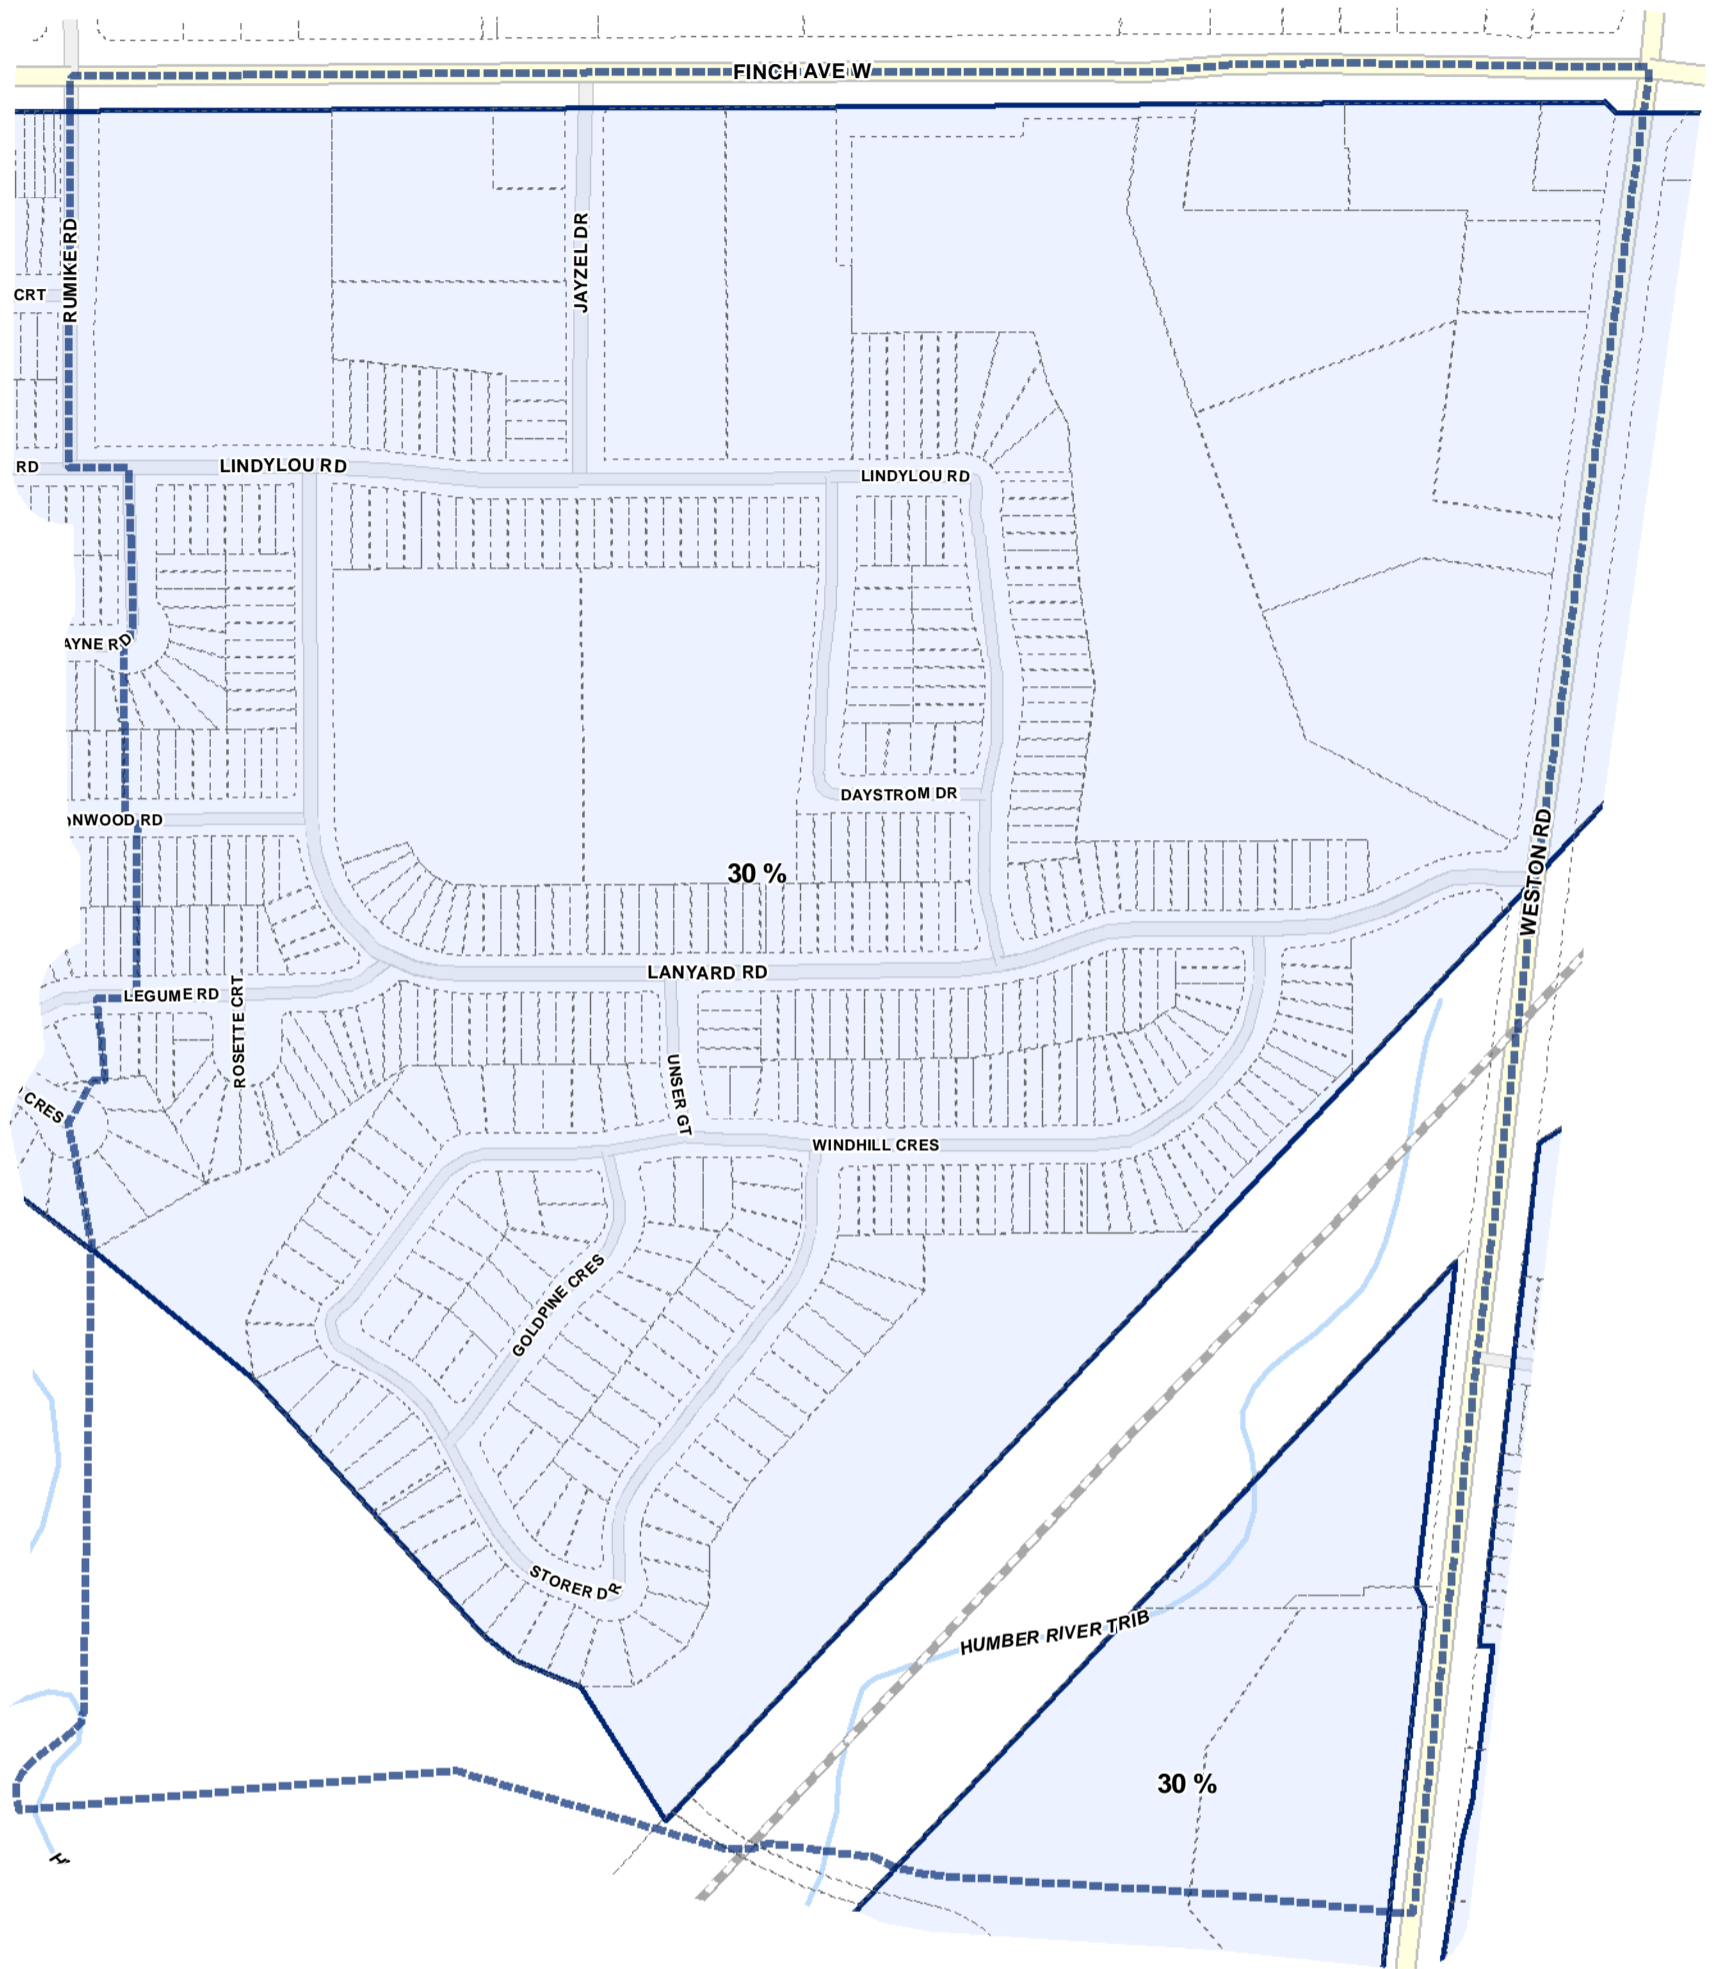

- Lot Coverage Overlay
- Map Sheet Boundary
- Properties
- Railway
- Hydro Line

Toronto City Planning
 Zoning Bylaw Map Book Series

Lot Coverage Overlay Map

April 21, 2010
 Planning & Growth Management
 Committee Meeting

- Lot Coverage Overlay
- Map Sheet Boundary
- Properties
- Railway
- Hydro Line

-  Lot Coverage Overlay
-  Map Sheet Boundary
-  Properties
-  Railway
-  Hydro Line