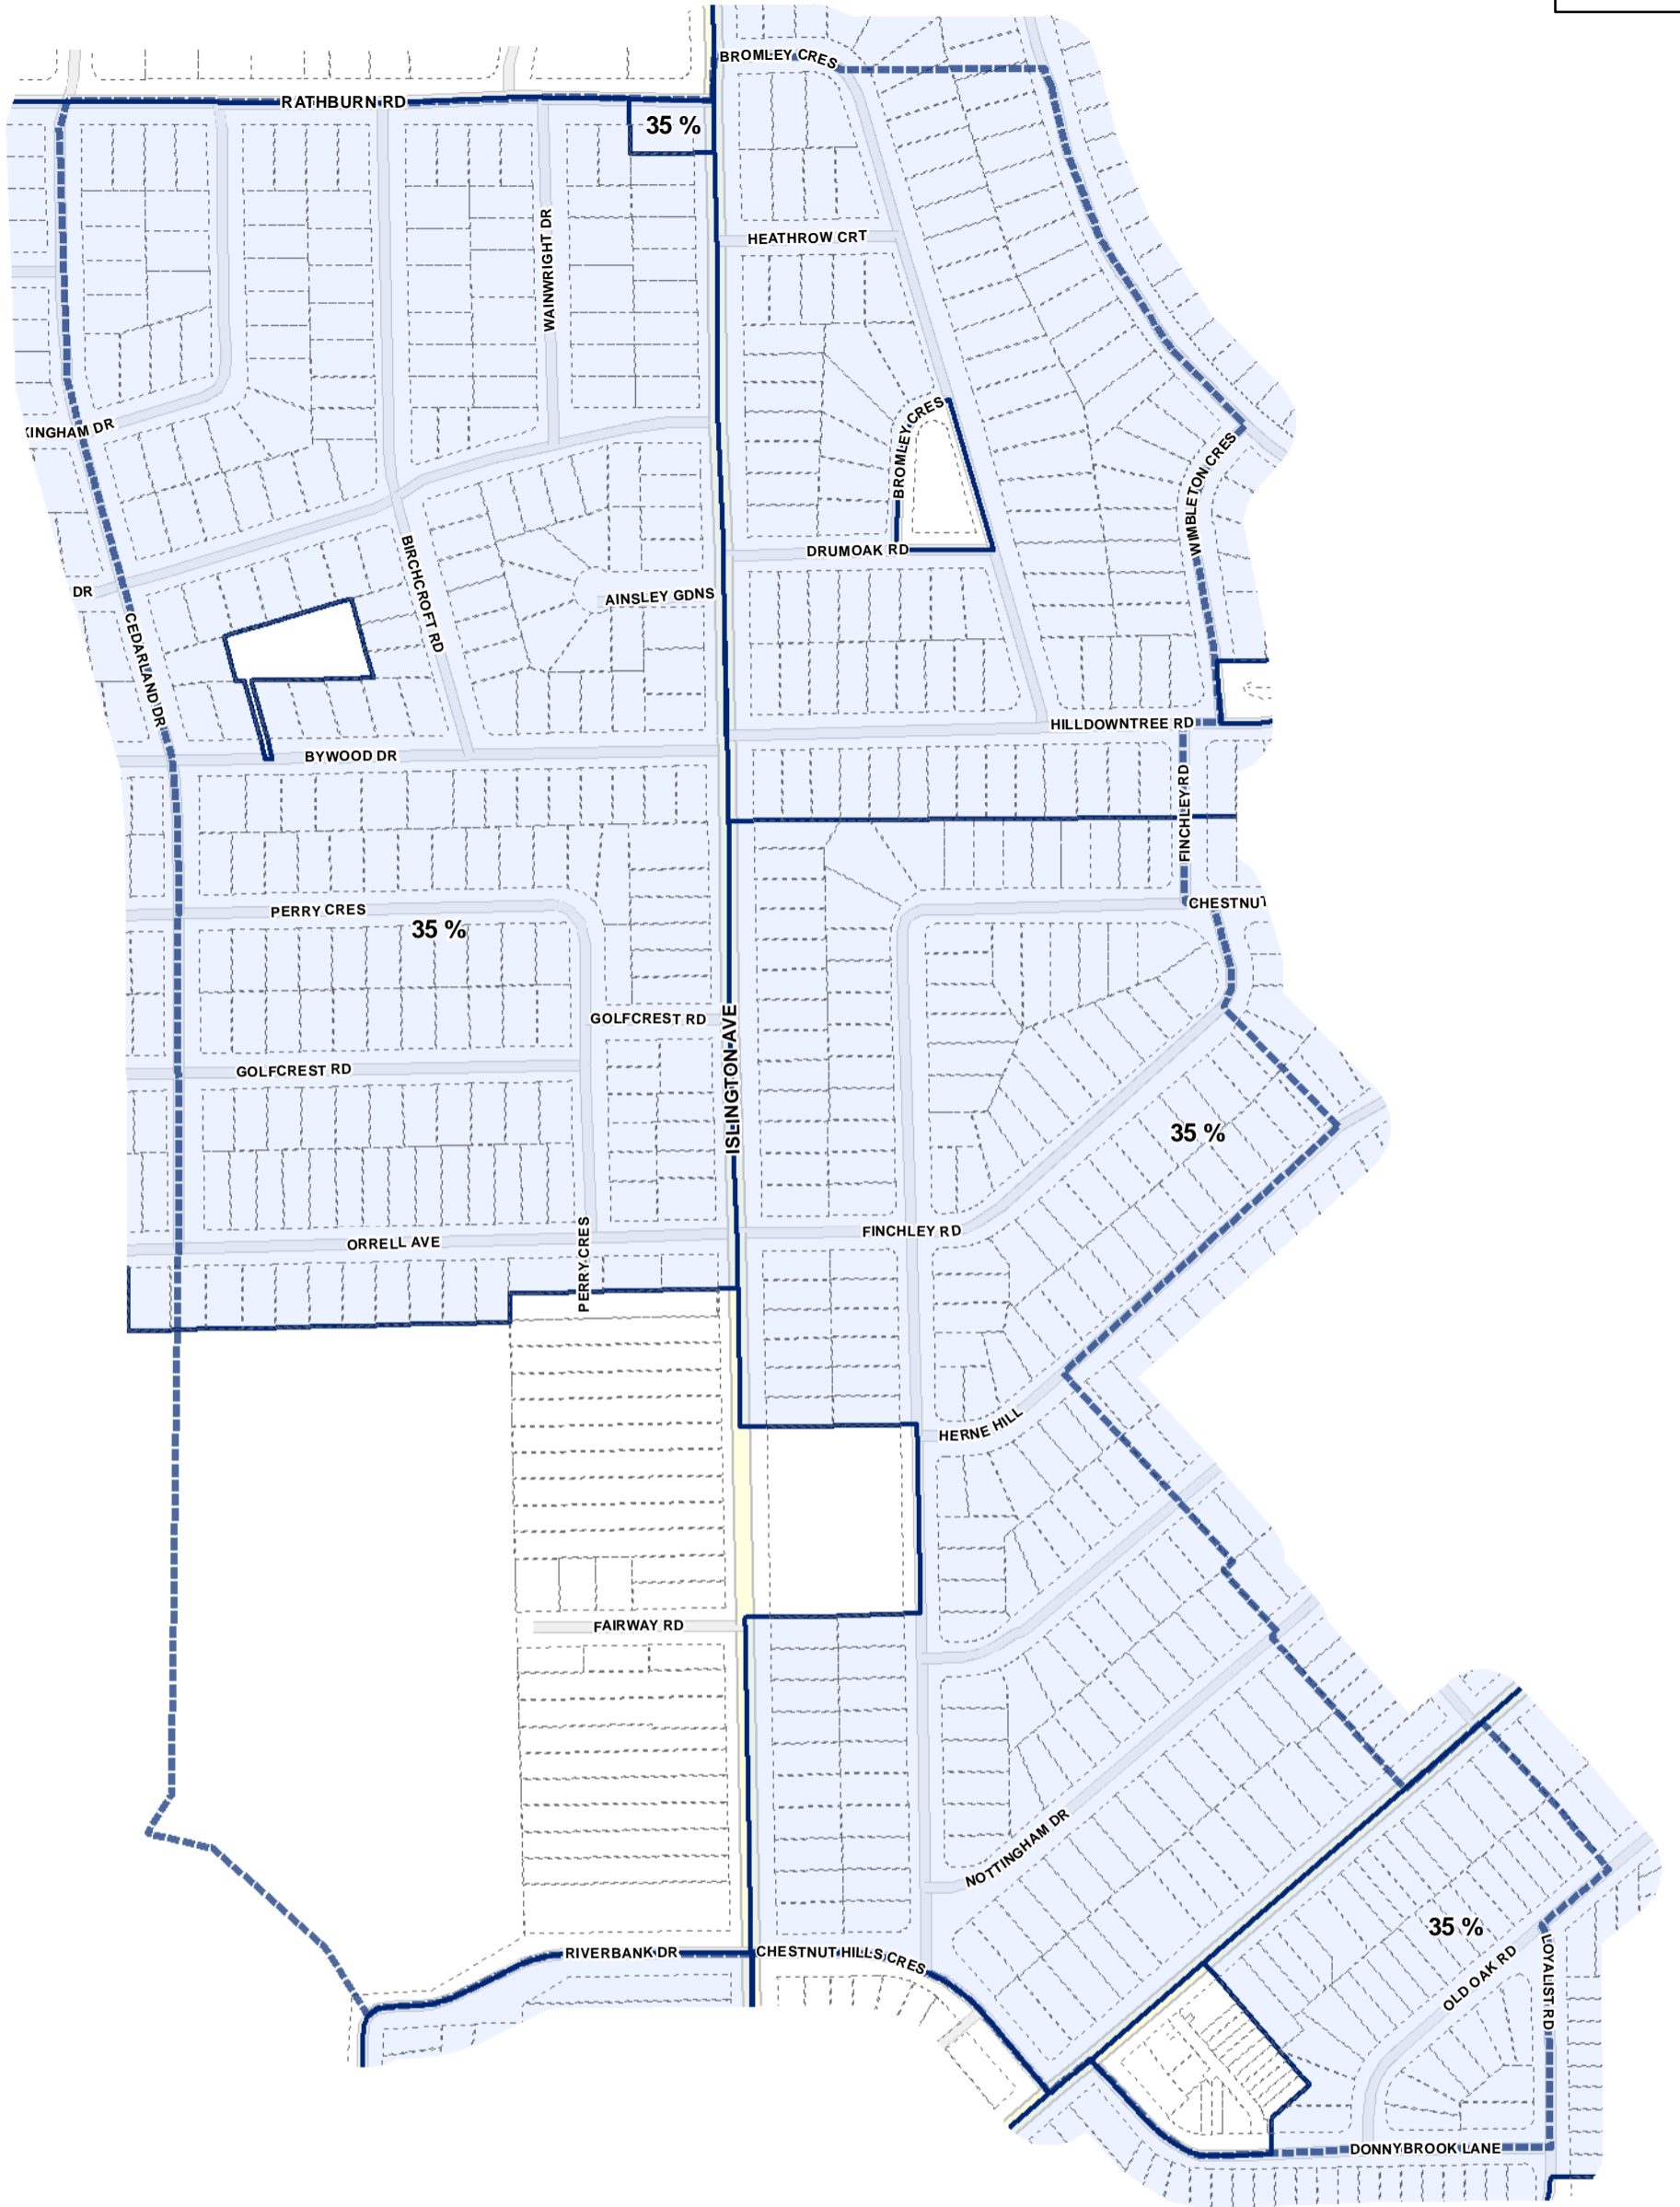

Lot Coverage Overlay Map

April 21, 2010
Planning & Growth Management
Committee Meeting

-  Lot Coverage Overlay
-  Map Sheet Boundary
-  Properties
-  Railway
-  Hydro Line

Lot Coverage Overlay Map

April 21, 2010
Planning & Growth Management
Committee Meeting

- Lot Coverage Overlay
- Map Sheet Boundary
- Properties
- Railway
- Hydro Line

Lot Coverage Overlay Map

April 21, 2010
Planning & Growth Management
Committee Meeting

-  Lot Coverage Overlay
-  Map Sheet Boundary
-  Properties
-  Railway
-  Hydro Line

-  Lot Coverage Overlay
-  Map Sheet Boundary
-  Properties
-  Railway
-  Hydro Line

- Lot Coverage Overlay
- Map Sheet Boundary
- Properties
- Railway
- Hydro Line

Lot Coverage Overlay Map

April 21, 2010
Planning & Growth Management
Committee Meeting