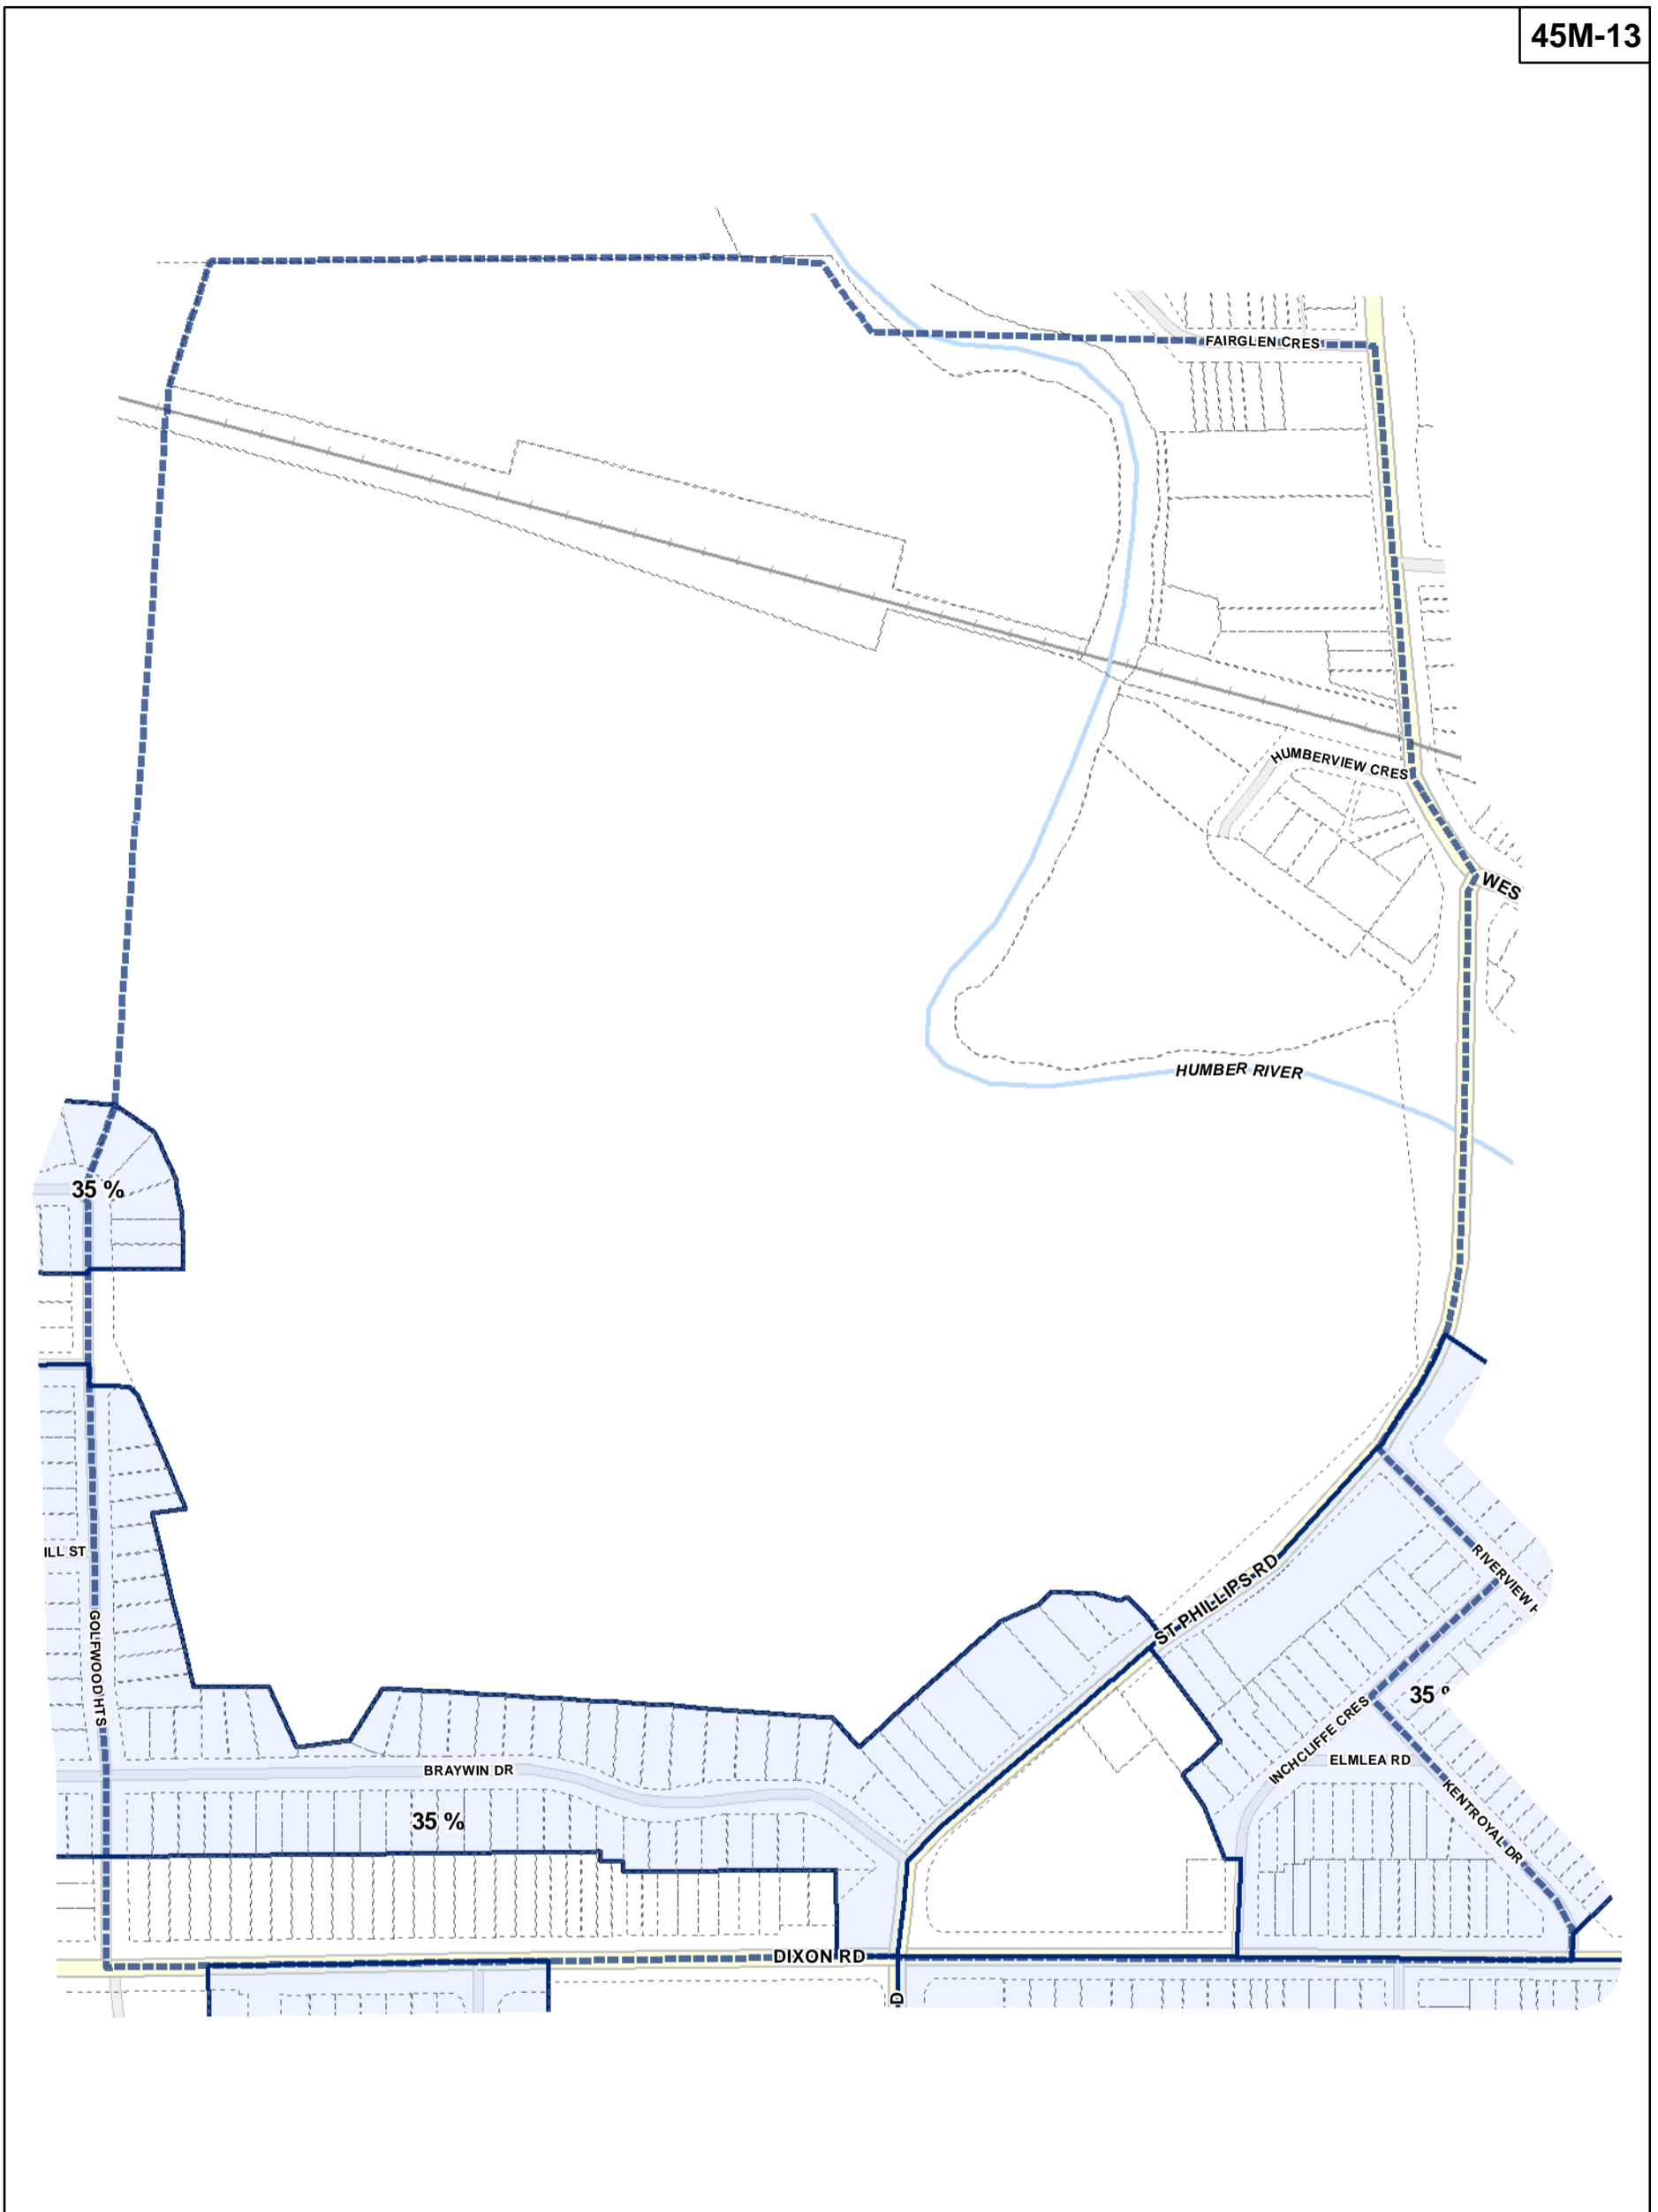

-  Lot Coverage Overlay
-  Map Sheet Boundary
-  Properties
-  Railway
-  Hydro Line

1:4,000

Lot Coverage Overlay Map

April 21, 2010
Planning & Growth Management
Committee Meeting

- Lot Coverage Overlay
- Map Sheet Boundary
- Properties
- Railway
- Hydro Line

-  Lot Coverage Overlay
-  Map Sheet Boundary
-  Properties
-  Railway
-  Hydro Line

- Lot Coverage Overlay
- Map Sheet Boundary
- Properties
- Railway
- Hydro Line

Lot Coverage Overlay Map

April 21, 2010
Planning & Growth Management
Committee Meeting

- Lot Coverage Overlay
- Map Sheet Boundary
- Properties
- Railway
- Hydro Line

Toronto City Planning
Zoning Bylaw Map Book Series

Lot Coverage Overlay Map

April 21, 2010
Planning & Growth Management
Committee Meeting

-  Lot Coverage Overlay
-  Map Sheet Boundary
-  Properties
-  Railway
-  Hydro Line

-  Lot Coverage Overlay
-  Map Sheet Boundary
-  Properties
-  Railway
-  Hydro Line

1:4,000

-  Lot Coverage Overlay
-  Map Sheet Boundary
-  Properties
-  Railway
-  Hydro Line