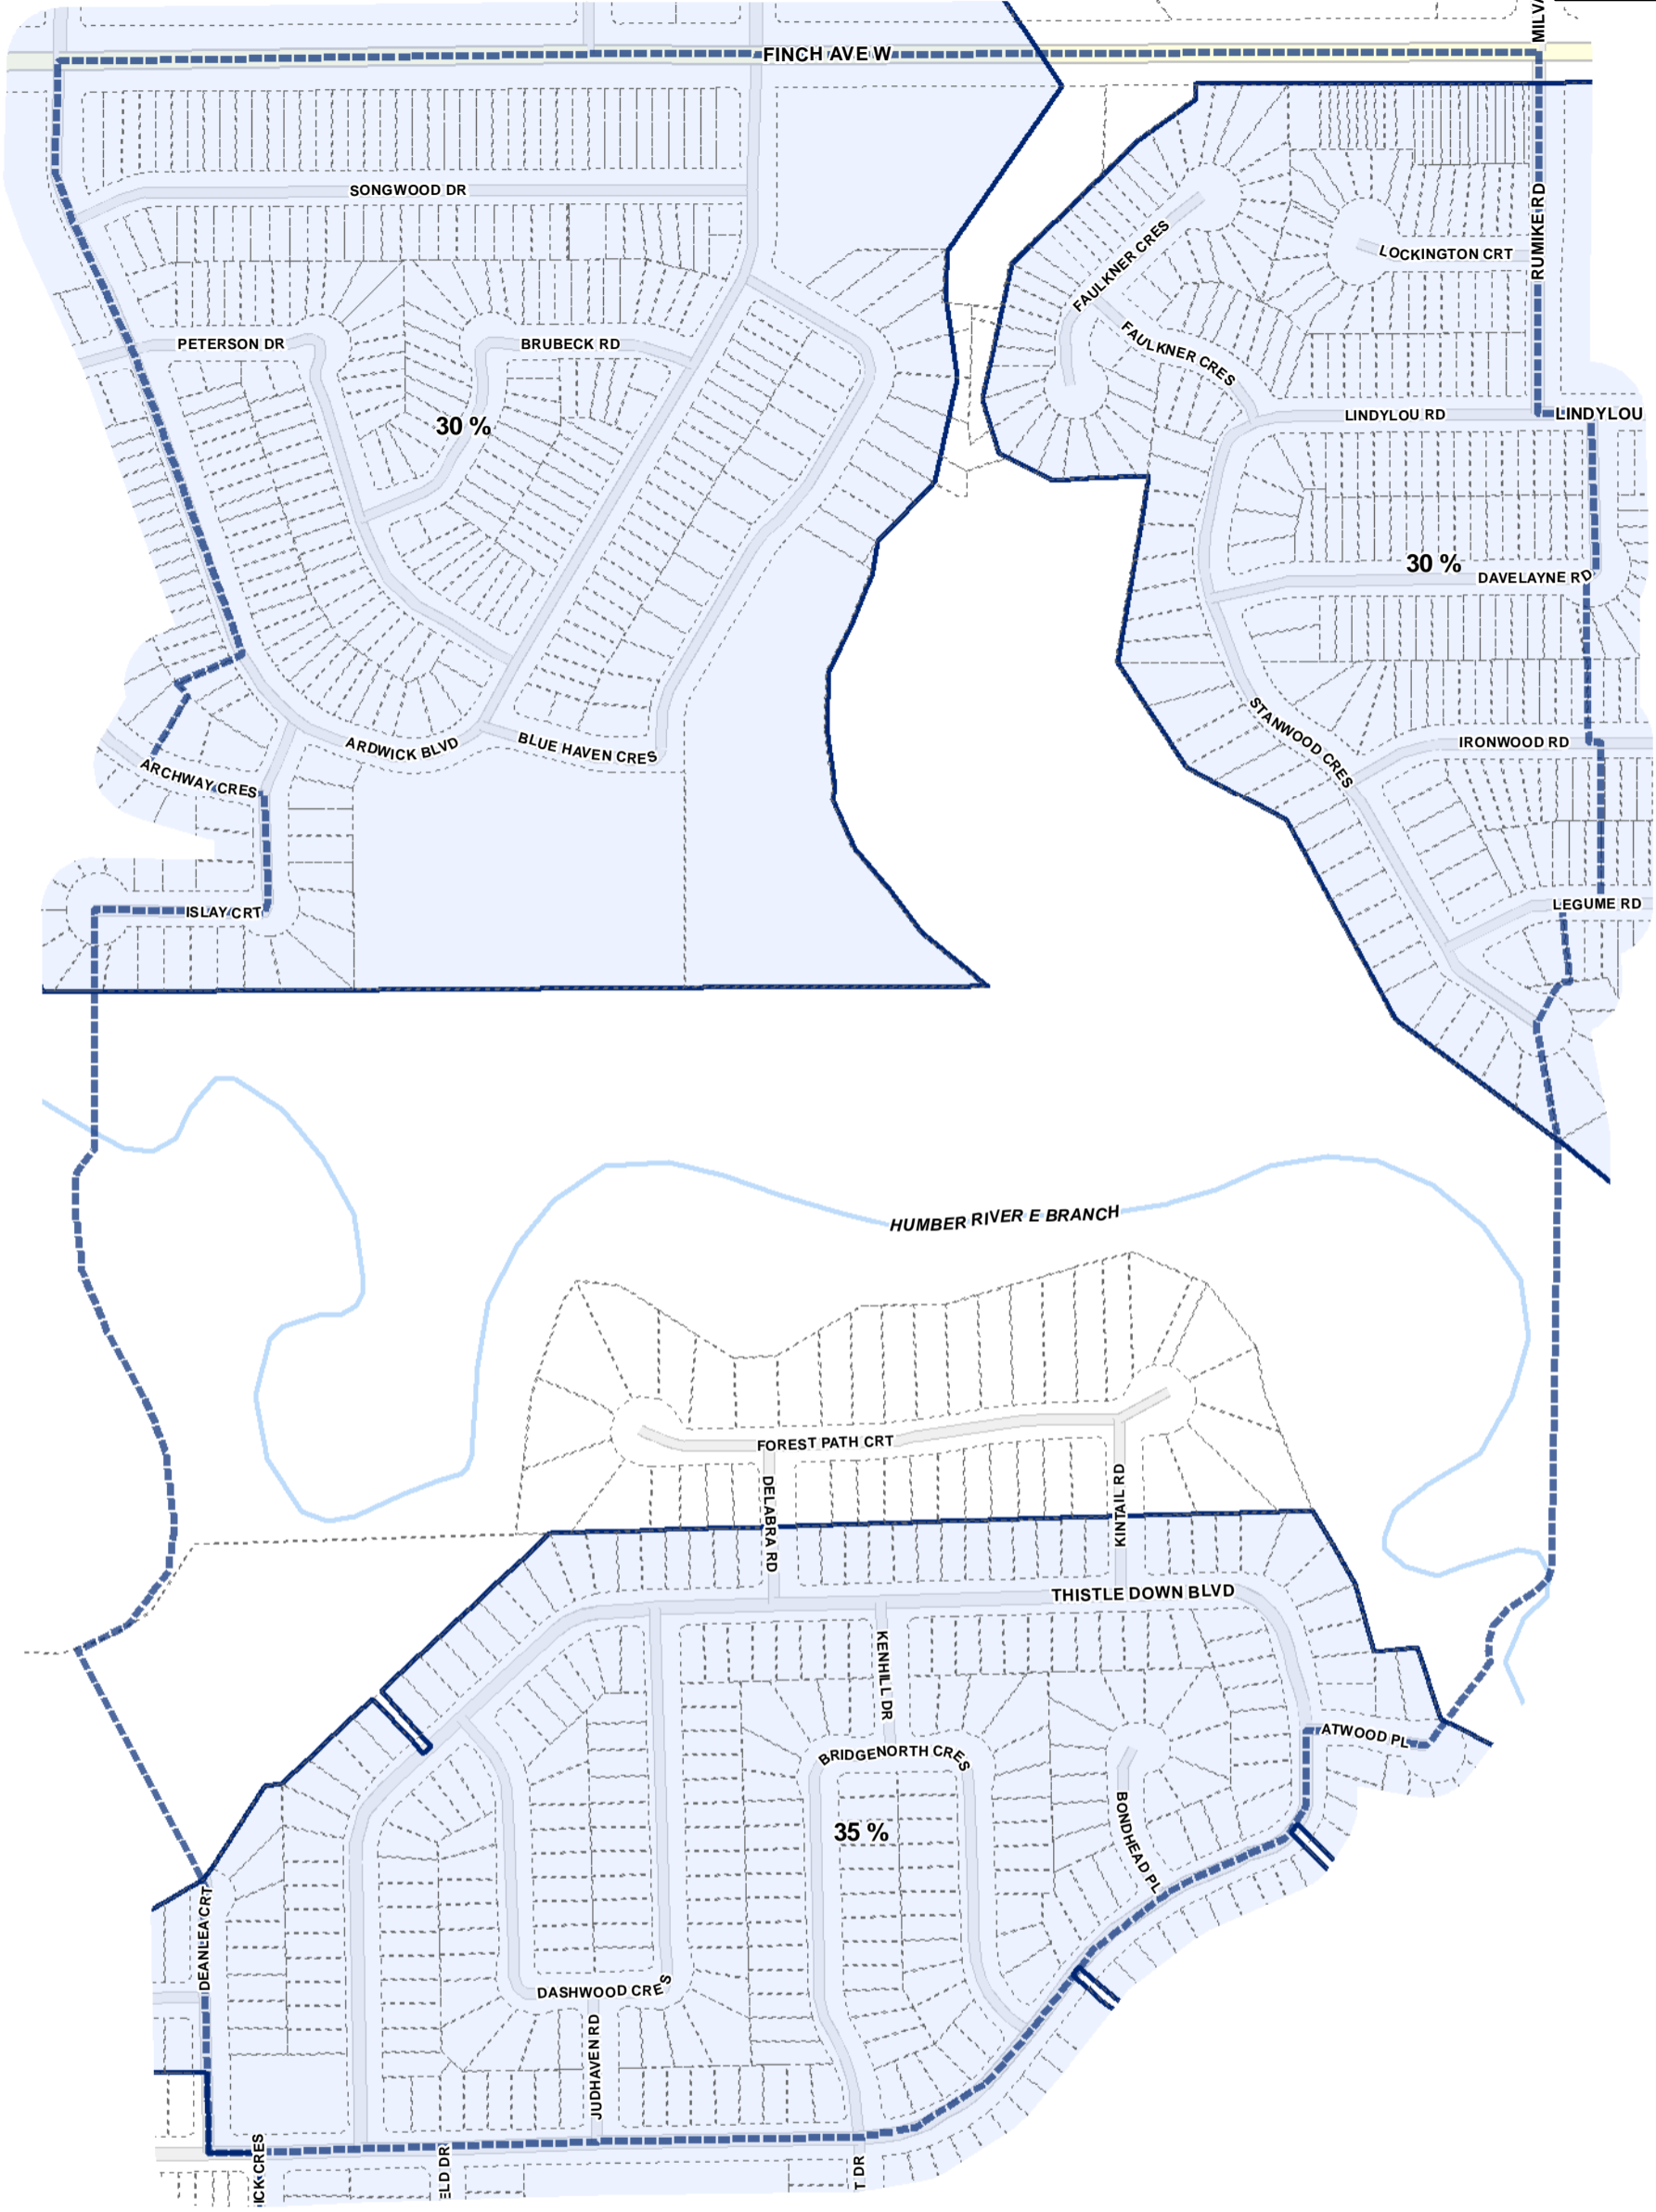

-  Lot Coverage Overlay
-  Map Sheet Boundary
-  Properties
-  Railway
-  Hydro Line

1:4,000

Lot Coverage Overlay Map

April 21, 2010
Planning & Growth Management
Committee Meeting

- Lot Coverage Overlay
- Map Sheet Boundary
- Properties
- Railway
- Hydro Line

- Lot Coverage Overlay
- Map Sheet Boundary
- Properties
- Railway
- Hydro Line

-  Lot Coverage Overlay
-  Map Sheet Boundary
-  Properties
-  Railway
-  Hydro Line

Lot Coverage Overlay Map

April 21, 2010
Planning & Growth Management
Committee Meeting

- Lot Coverage Overlay
- Map Sheet Boundary
- Properties
- Railway
- Hydro Line

Toronto City Planning
 Zoning Bylaw Map Book Series

Lot Coverage Overlay Map

April 21, 2010
 Planning & Growth Management
 Committee Meeting