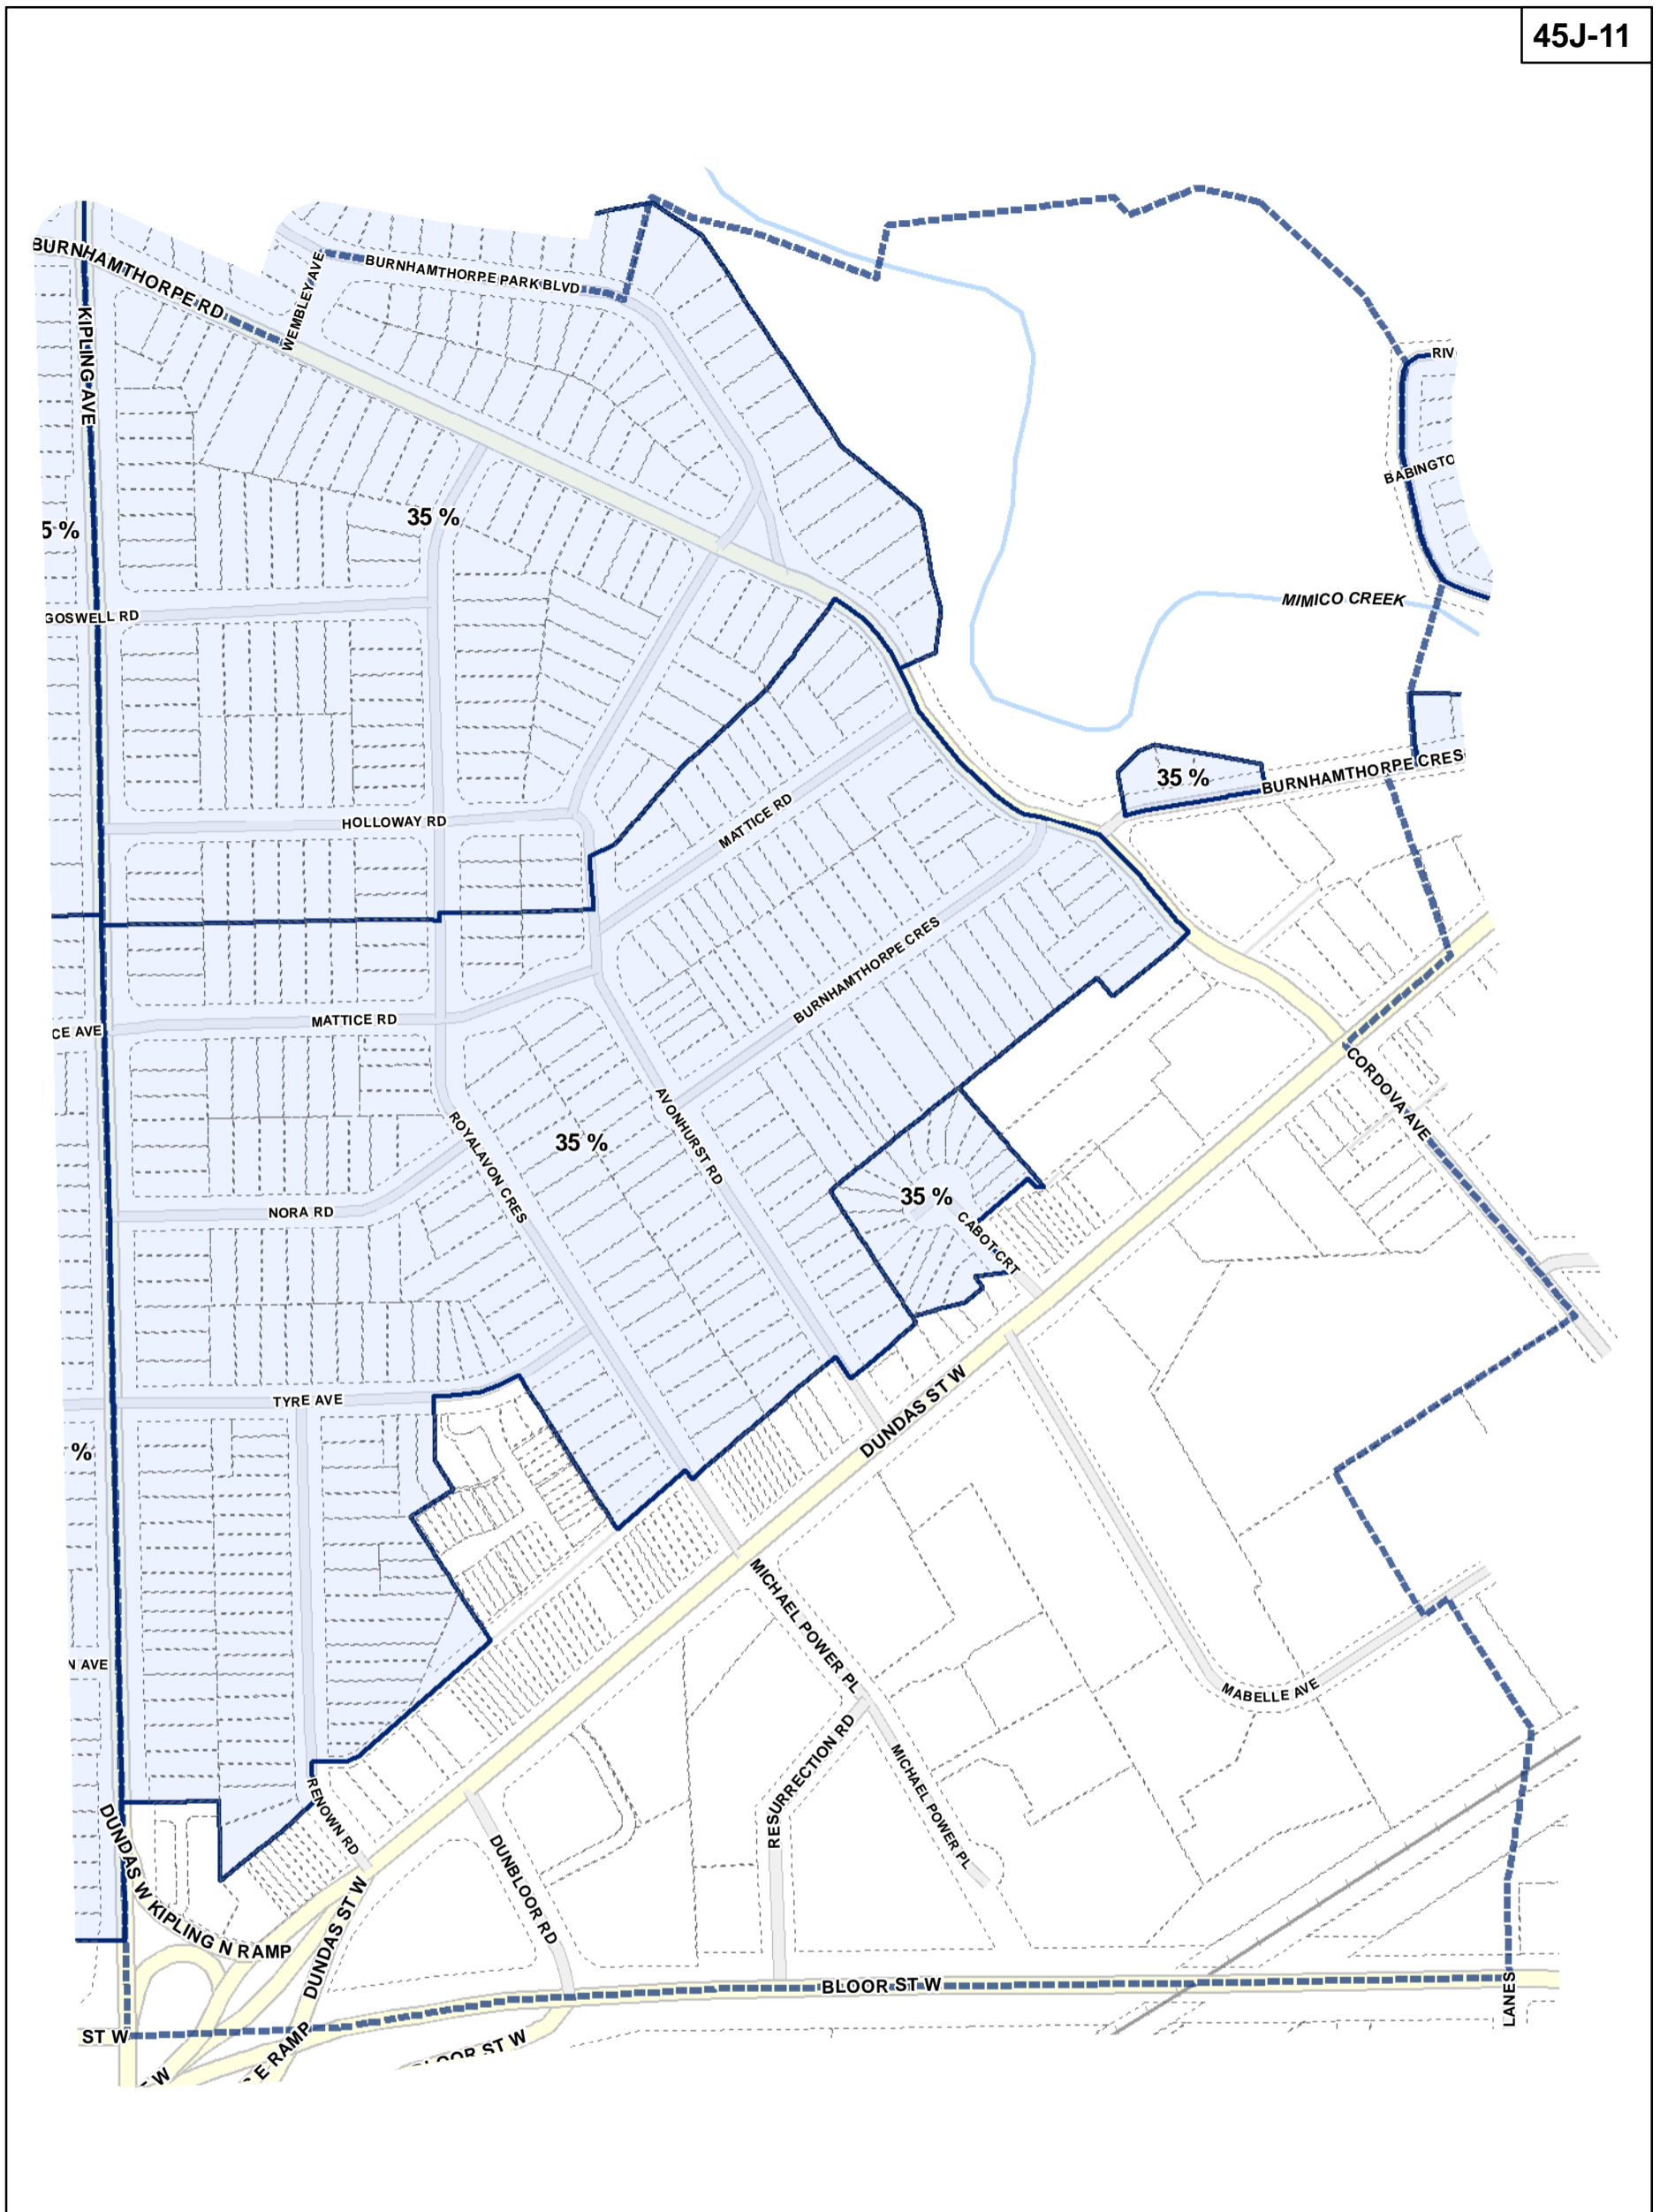

-  Lot Coverage Overlay
-  Map Sheet Boundary
-  Properties
-  Railway
-  Hydro Line

1:4,000

Lot Coverage Overlay Map

April 21, 2010
Planning & Growth Management
Committee Meeting

- Lot Coverage Overlay
- Map Sheet Boundary
- Properties
- Railway
- Hydro Line

Toronto City Planning
 Zoning Bylaw Map Book Series

Lot Coverage Overlay Map

April 21, 2010
 Planning & Growth Management
 Committee Meeting

- Lot Coverage Overlay
- Map Sheet Boundary
- Properties
- Railway
- Hydro Line

Lot Coverage Overlay Map

April 21, 2010
Planning & Growth Management
Committee Meeting

-  Lot Coverage Overlay
-  Map Sheet Boundary
-  Properties
-  Railway
-  Hydro Line

Lot Coverage Overlay Map

April 21, 2010
Planning & Growth Management
Committee Meeting

- Lot Coverage Overlay
- Map Sheet Boundary
- Properties
- Railway
- Hydro Line

Lot Coverage Overlay Map

April 21, 2010
Planning & Growth Management
Committee Meeting

-  Lot Coverage Overlay
-  Map Sheet Boundary
-  Properties
-  Railway
-  Hydro Line