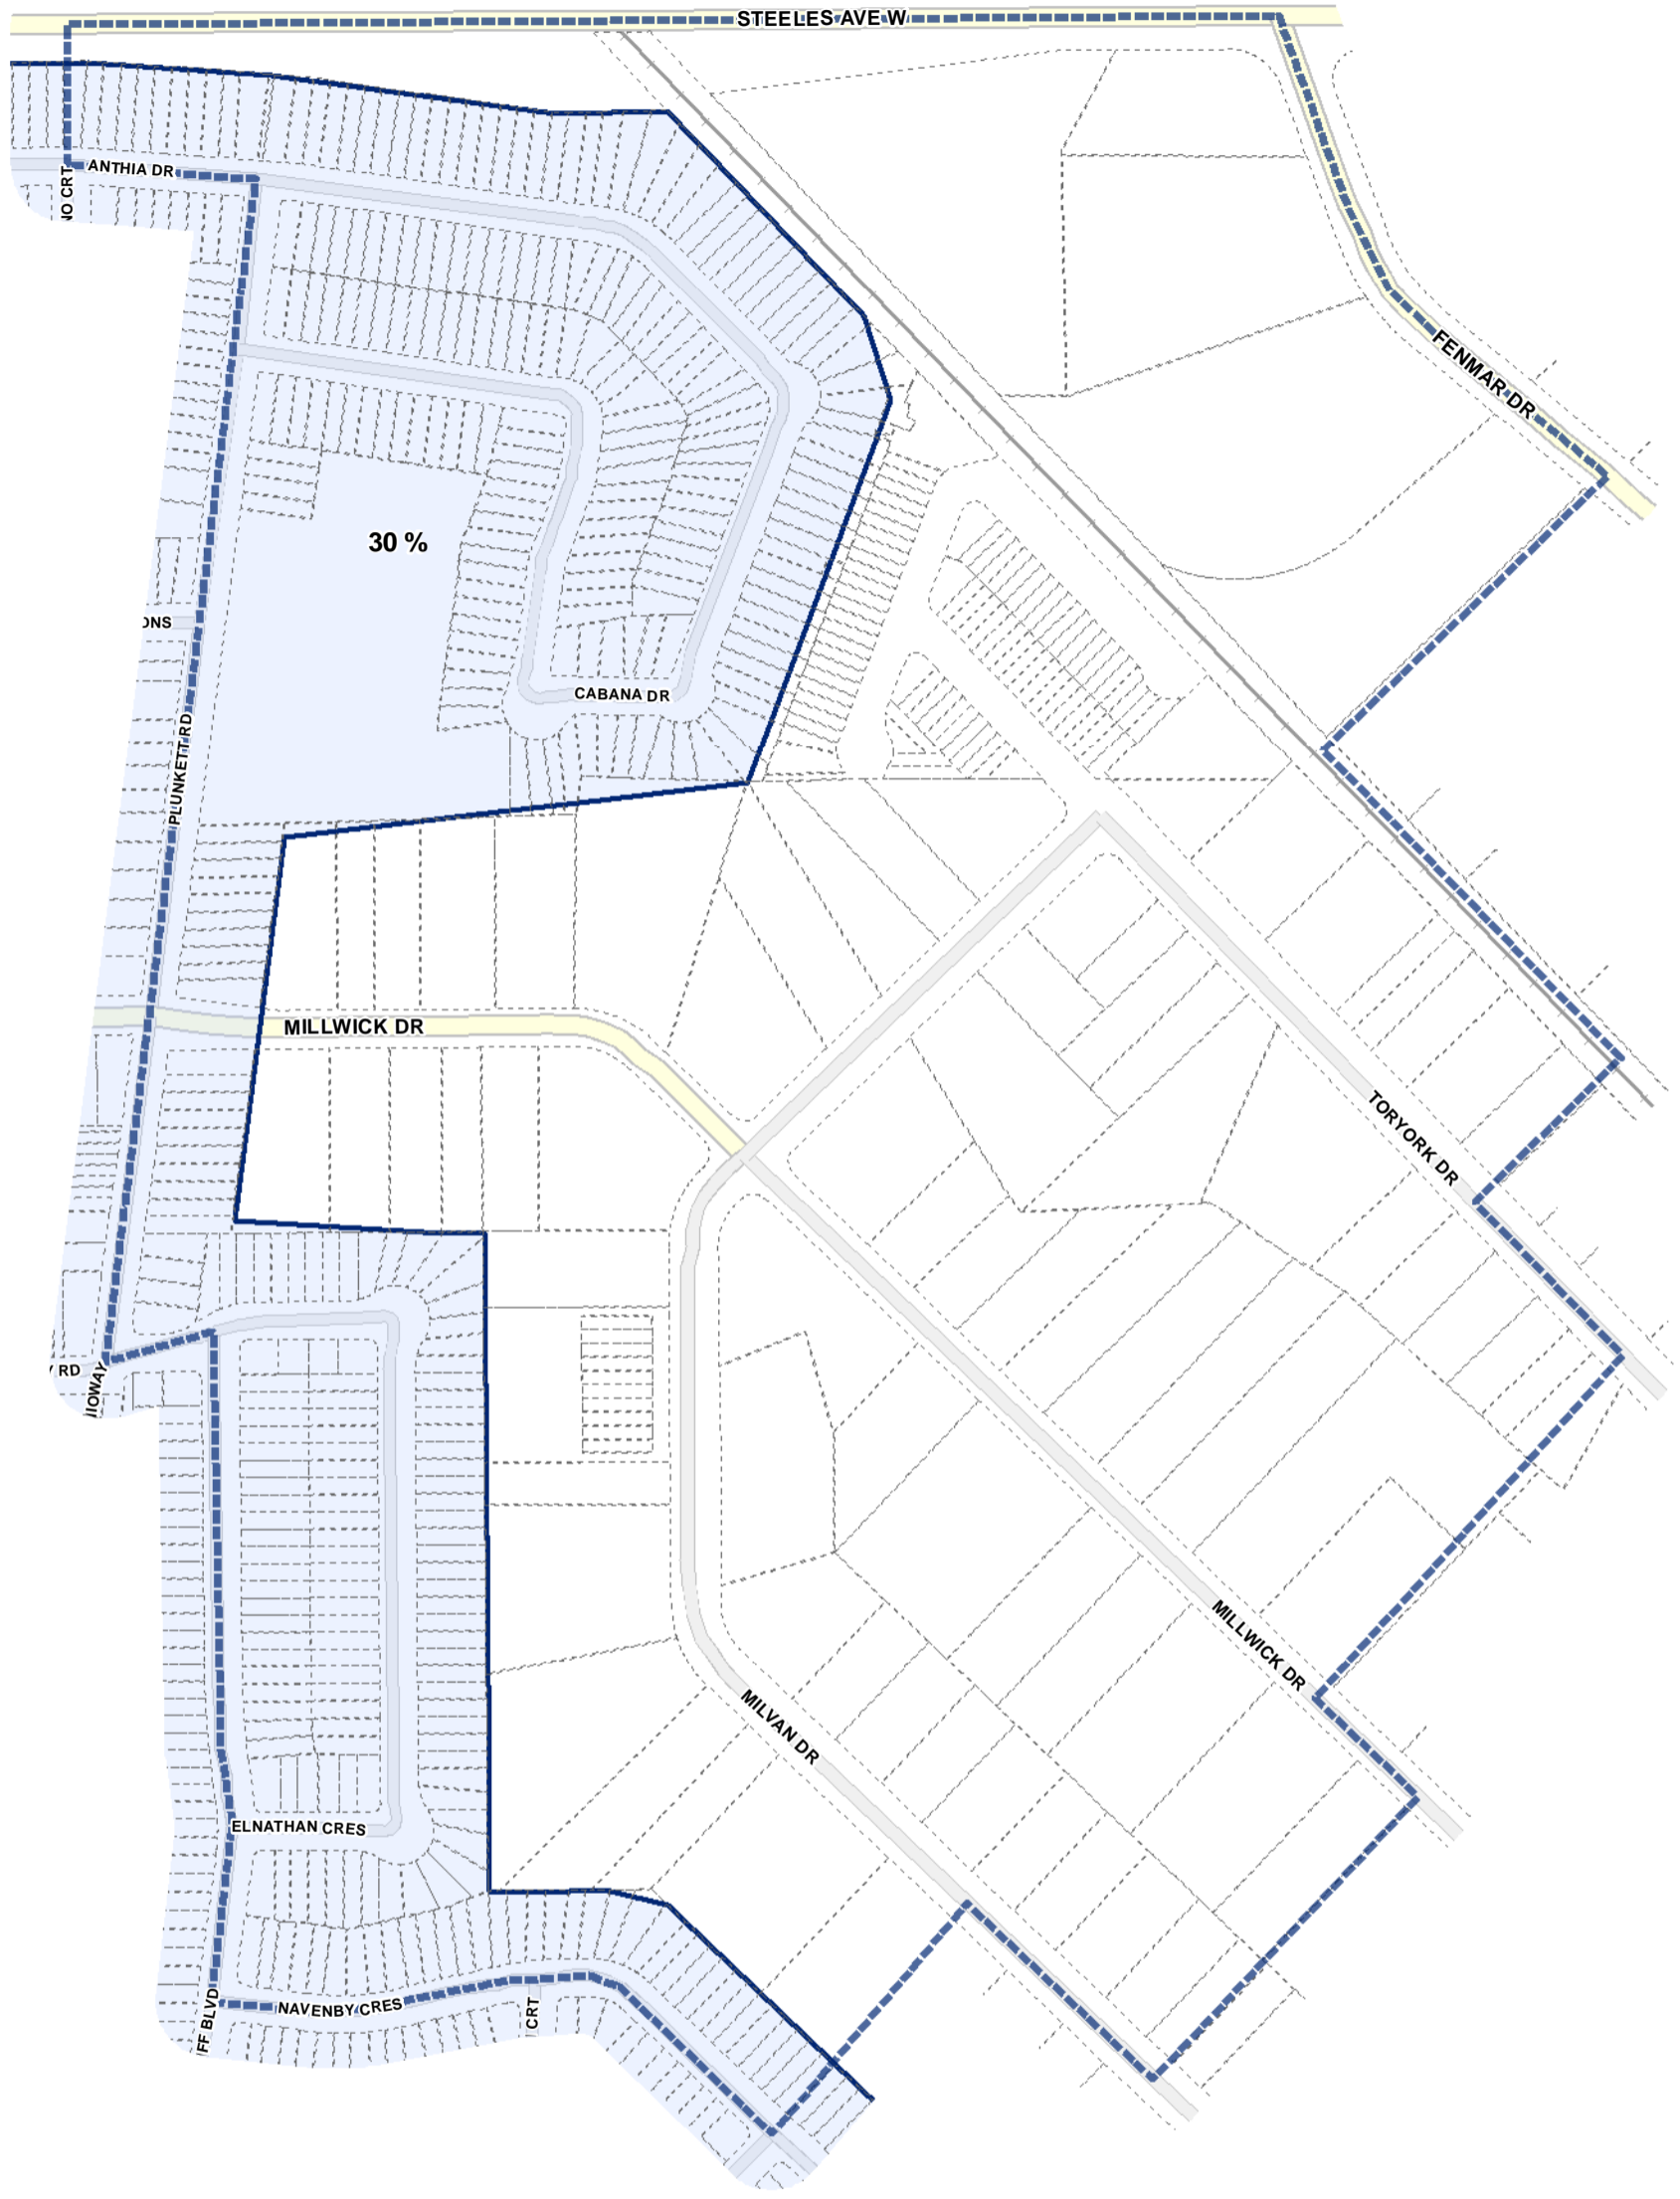

-  Lot Coverage Overlay
-  Map Sheet Boundary
-  Properties
-  Railway
-  Hydro Line

1:4,000

Lot Coverage Overlay Map

April 21, 2010
Planning & Growth Management
Committee Meeting

- Lot Coverage Overlay
- Map Sheet Boundary
- Properties
- Railway
- Hydro Line

- Lot Coverage Overlay
- Map Sheet Boundary
- Properties
- Railway
- Hydro Line

Toronto City Planning
 Zoning Bylaw Map Book Series

Lot Coverage Overlay Map

April 21, 2010
 Planning & Growth Management
 Committee Meeting

- Lot Coverage Overlay
- Map Sheet Boundary
- Properties
- Railway
- Hydro Line

-  Lot Coverage Overlay
-  Map Sheet Boundary
-  Properties
-  Railway
-  Hydro Line