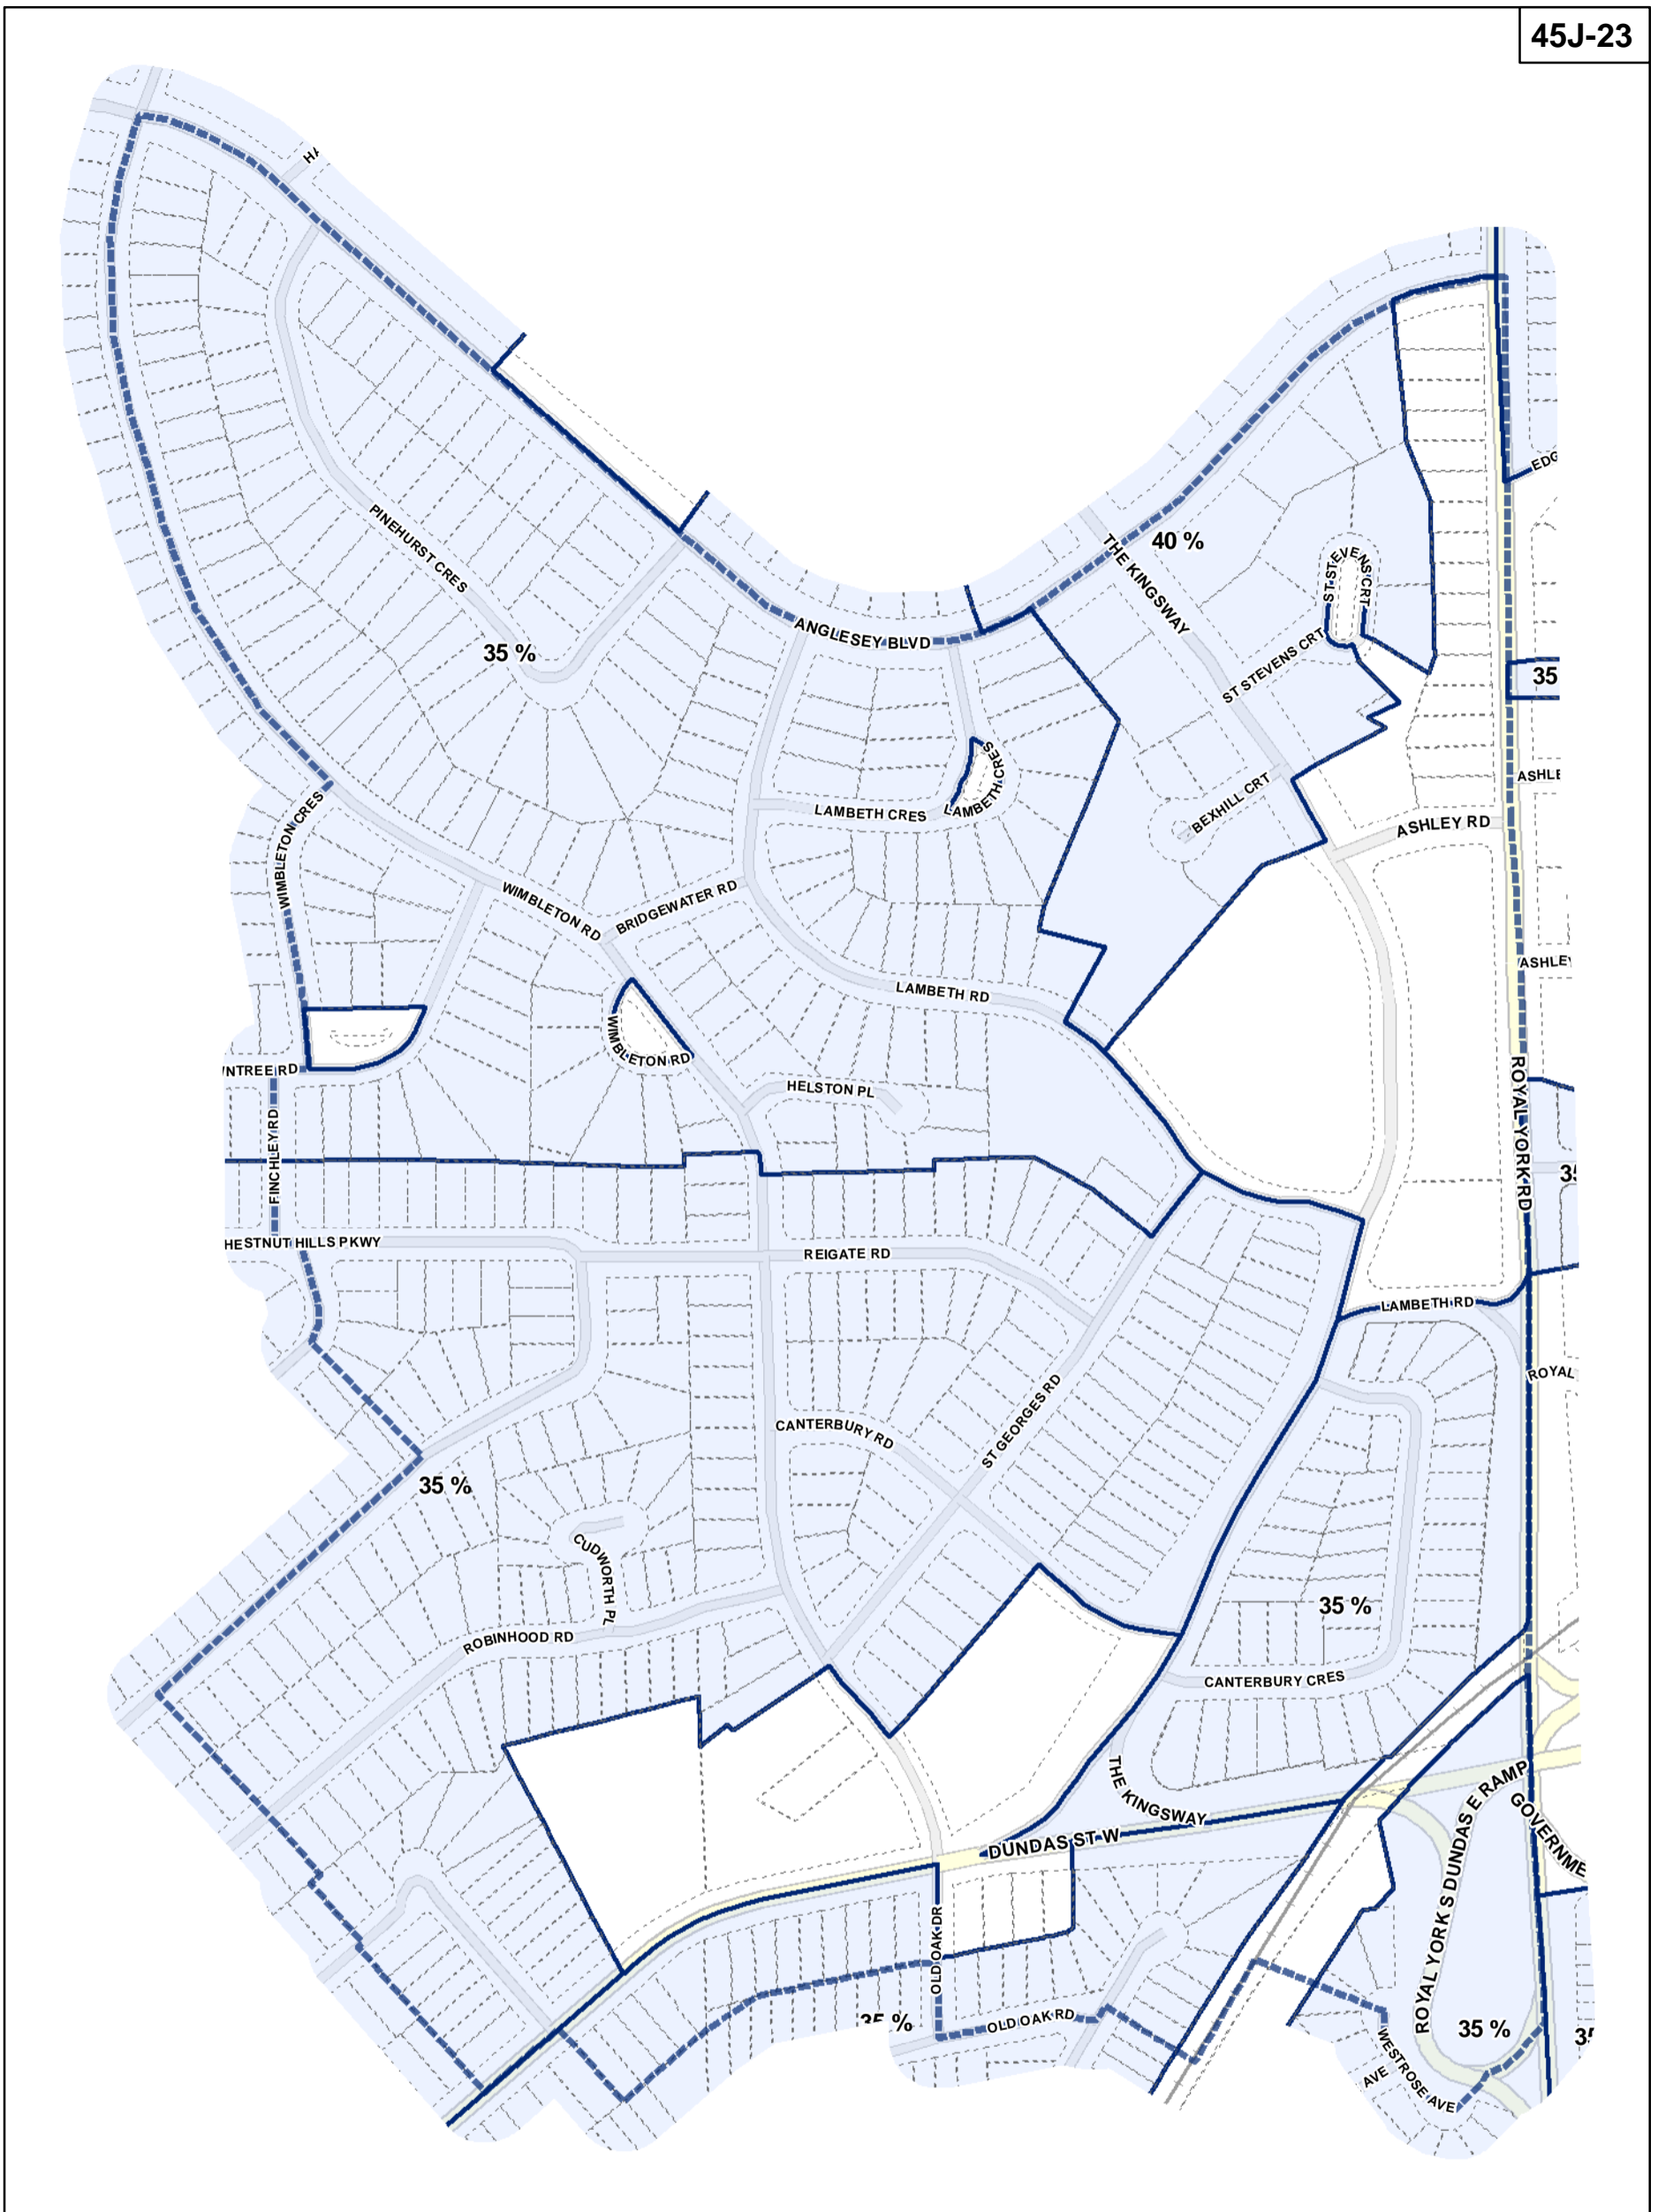

Lot Coverage Overlay Map

April 21, 2010
Planning & Growth Management
Committee Meeting

- Lot Coverage Overlay
- Map Sheet Boundary
- Properties
- Railway
- Hydro Line