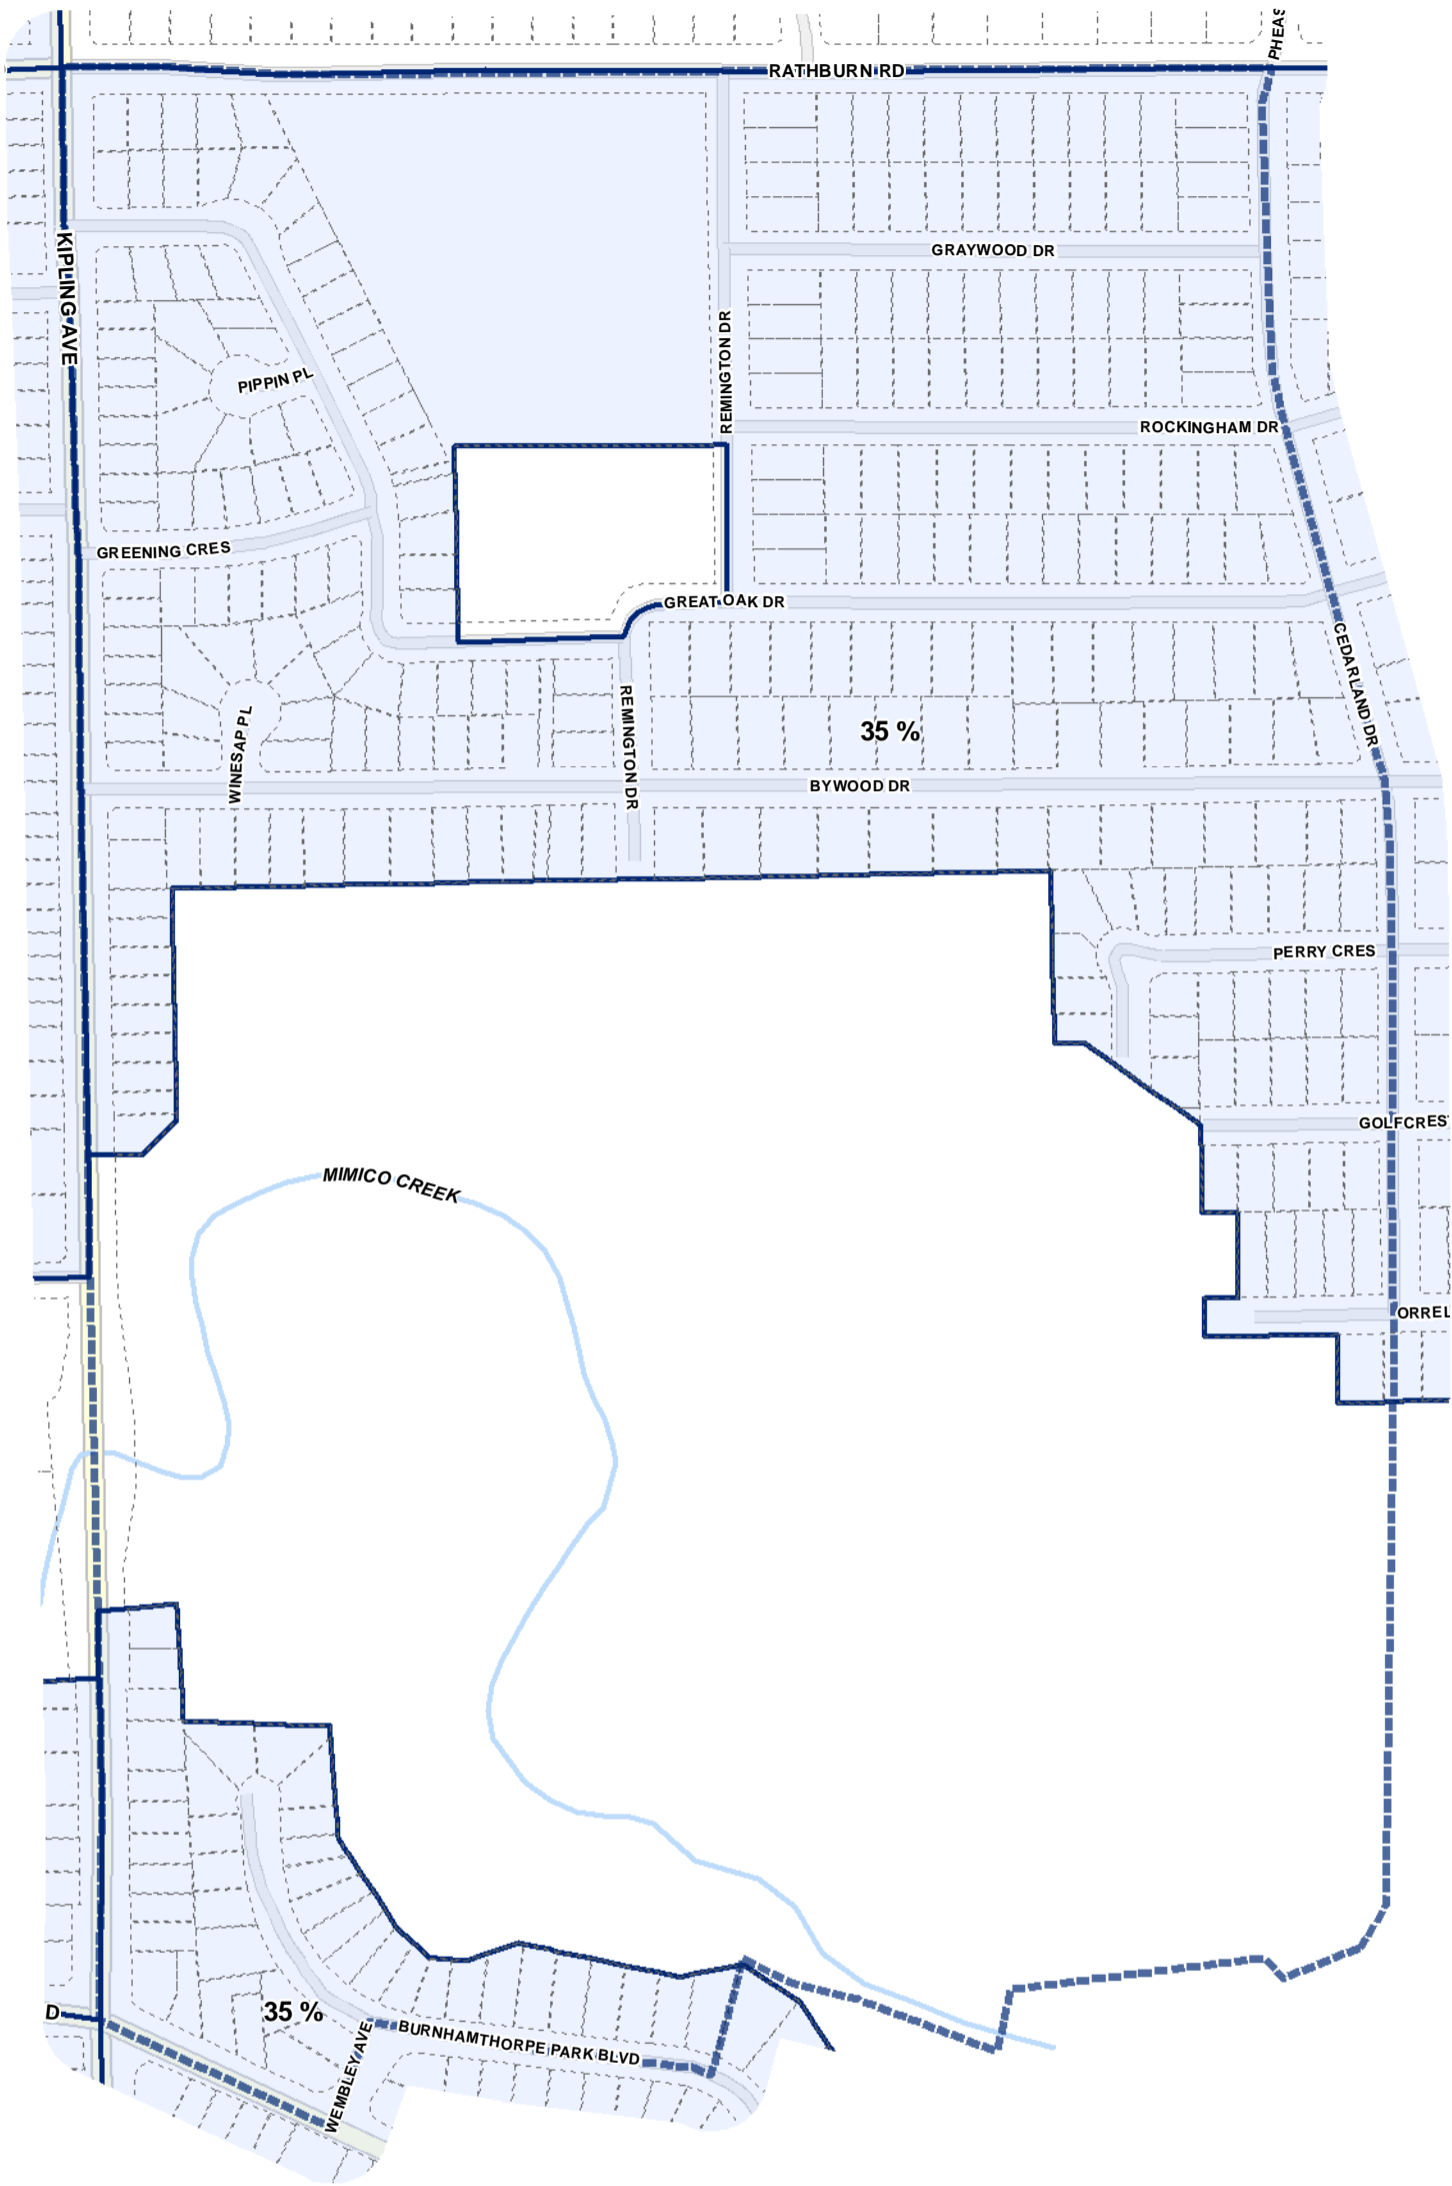

Toronto City Planning
 Zoning Bylaw Map Book Series

Lot Coverage Overlay Map

April 21, 2010
 Planning & Growth Management
 Committee Meeting

- Lot Coverage Overlay
- Map Sheet Boundary
- Properties
- Railway
- Hydro Line

Lot Coverage Overlay Map

April 21, 2010
Planning & Growth Management
Committee Meeting

-  Lot Coverage Overlay
-  Map Sheet Boundary
-  Properties
-  Railway
-  Hydro Line

Lot Coverage Overlay Map

April 21, 2010
Planning & Growth Management
Committee Meeting

- Lot Coverage Overlay
- Map Sheet Boundary
- Properties
- Railway
- Hydro Line

Lot Coverage Overlay Map

April 21, 2010
Planning & Growth Management
Committee Meeting

-  Lot Coverage Overlay
-  Map Sheet Boundary
-  Properties
-  Railway
-  Hydro Line

-  Lot Coverage Overlay
-  Map Sheet Boundary
-  Properties
-  Railway
-  Hydro Line

- Lot Coverage Overlay
- Map Sheet Boundary
- Properties
- Railway
- Hydro Line

Lot Coverage Overlay Map

April 21, 2010
Planning & Growth Management
Committee Meeting