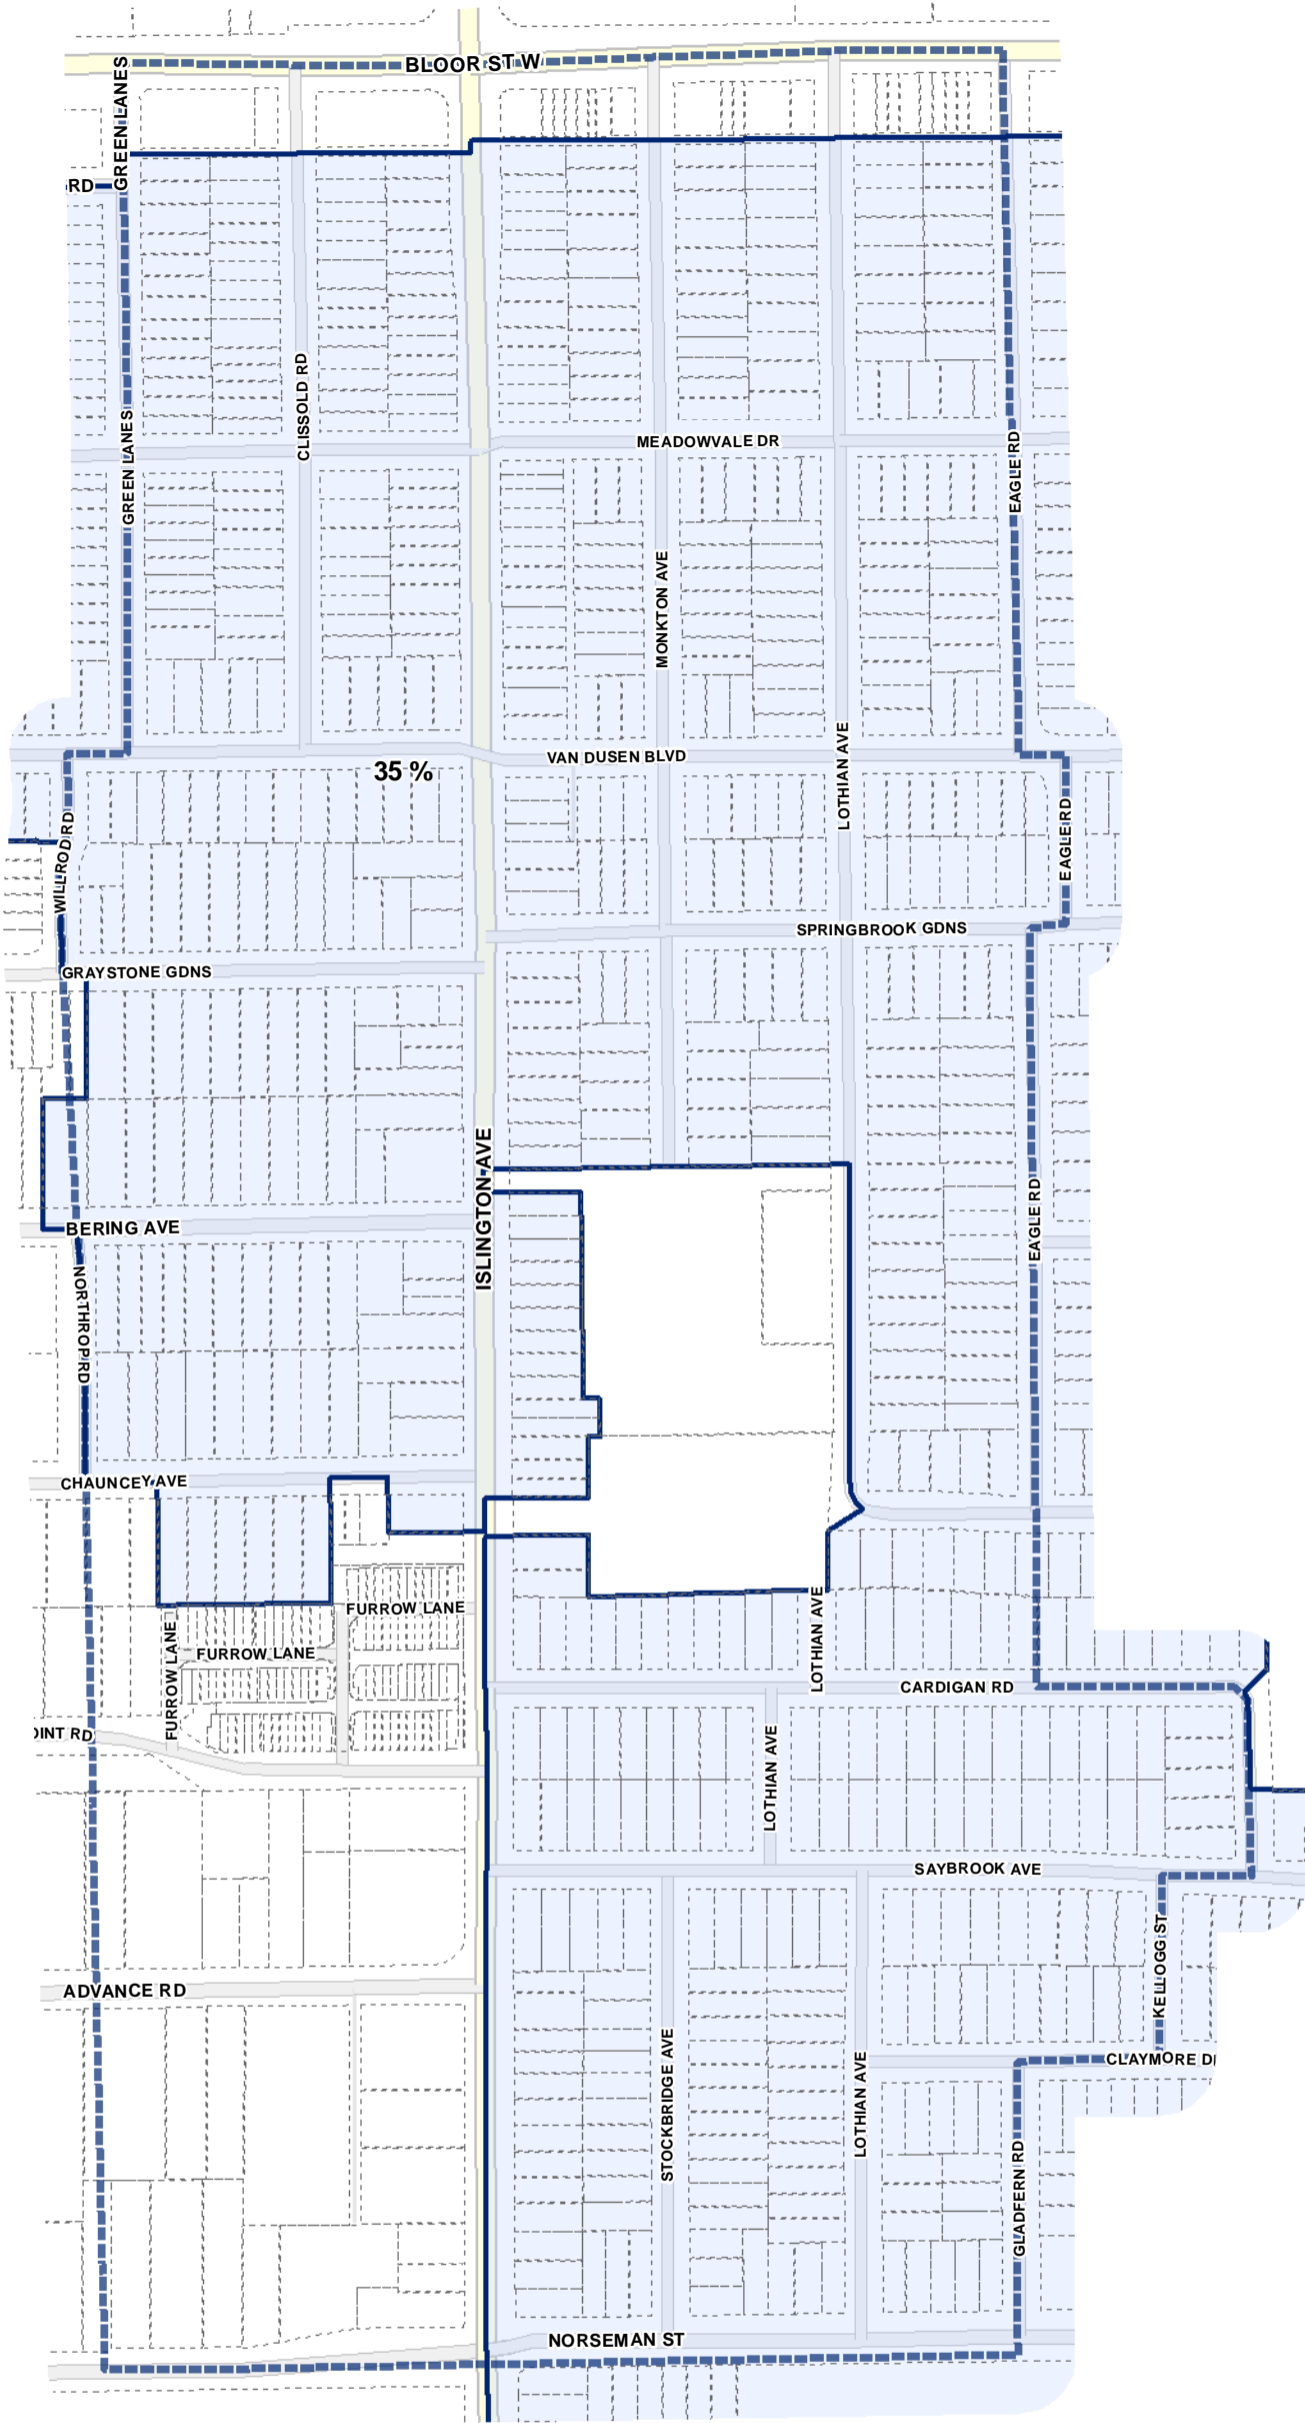

-  Lot Coverage Overlay
-  Map Sheet Boundary
-  Properties
-  Railway
-  Hydro Line

1:4,000

Lot Coverage Overlay Map

April 21, 2010
Planning & Growth Management
Committee Meeting

- Lot Coverage Overlay
- Map Sheet Boundary
- Properties
- Railway
- Hydro Line

Toronto City Planning
 Zoning Bylaw Map Book Series

Lot Coverage Overlay Map

April 21, 2010
 Planning & Growth Management
 Committee Meeting

- Lot Coverage Overlay
- Map Sheet Boundary
- Properties
- Railway
- Hydro Line

Lot Coverage Overlay Map

April 21, 2010
Planning & Growth Management
Committee Meeting

-  Lot Coverage Overlay
-  Map Sheet Boundary
-  Properties
-  Railway
-  Hydro Line

Lot Coverage Overlay Map

April 21, 2010
Planning & Growth Management
Committee Meeting

- Lot Coverage Overlay
- Map Sheet Boundary
- Properties
- Railway
- Hydro Line

Lot Coverage Overlay Map

April 21, 2010
Planning & Growth Management
Committee Meeting

-  Lot Coverage Overlay
-  Map Sheet Boundary
-  Properties
-  Railway
-  Hydro Line