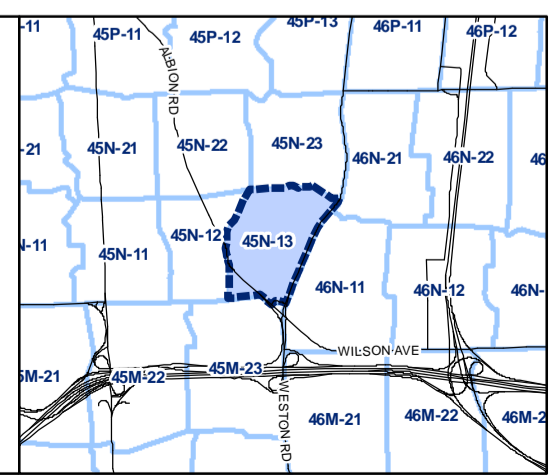

-  Lot Coverage Overlay
-  Map Sheet Boundary
-  Properties
-  Railway
-  Hydro Line

-  Lot Coverage Overlay
-  Map Sheet Boundary
-  Properties
-  Railway
-  Hydro Line

1:4,000

-  Lot Coverage Overlay
-  Map Sheet Boundary
-  Properties
-  Railway
-  Hydro Line

Lot Coverage Overlay Map

April 21, 2010
Planning & Growth Management
Committee Meeting

- Lot Coverage Overlay
- Map Sheet Boundary
- Properties
- Railway
- Hydro Line

-  Lot Coverage Overlay
-  Map Sheet Boundary
-  Properties
-  Railway
-  Hydro Line

Toronto City Planning
 Zoning Bylaw Map Book Series

Lot Coverage Overlay Map

April 21, 2010
 Planning & Growth Management
 Committee Meeting

- Lot Coverage Overlay
- Map Sheet Boundary
- Properties
- Railway
- Hydro Line