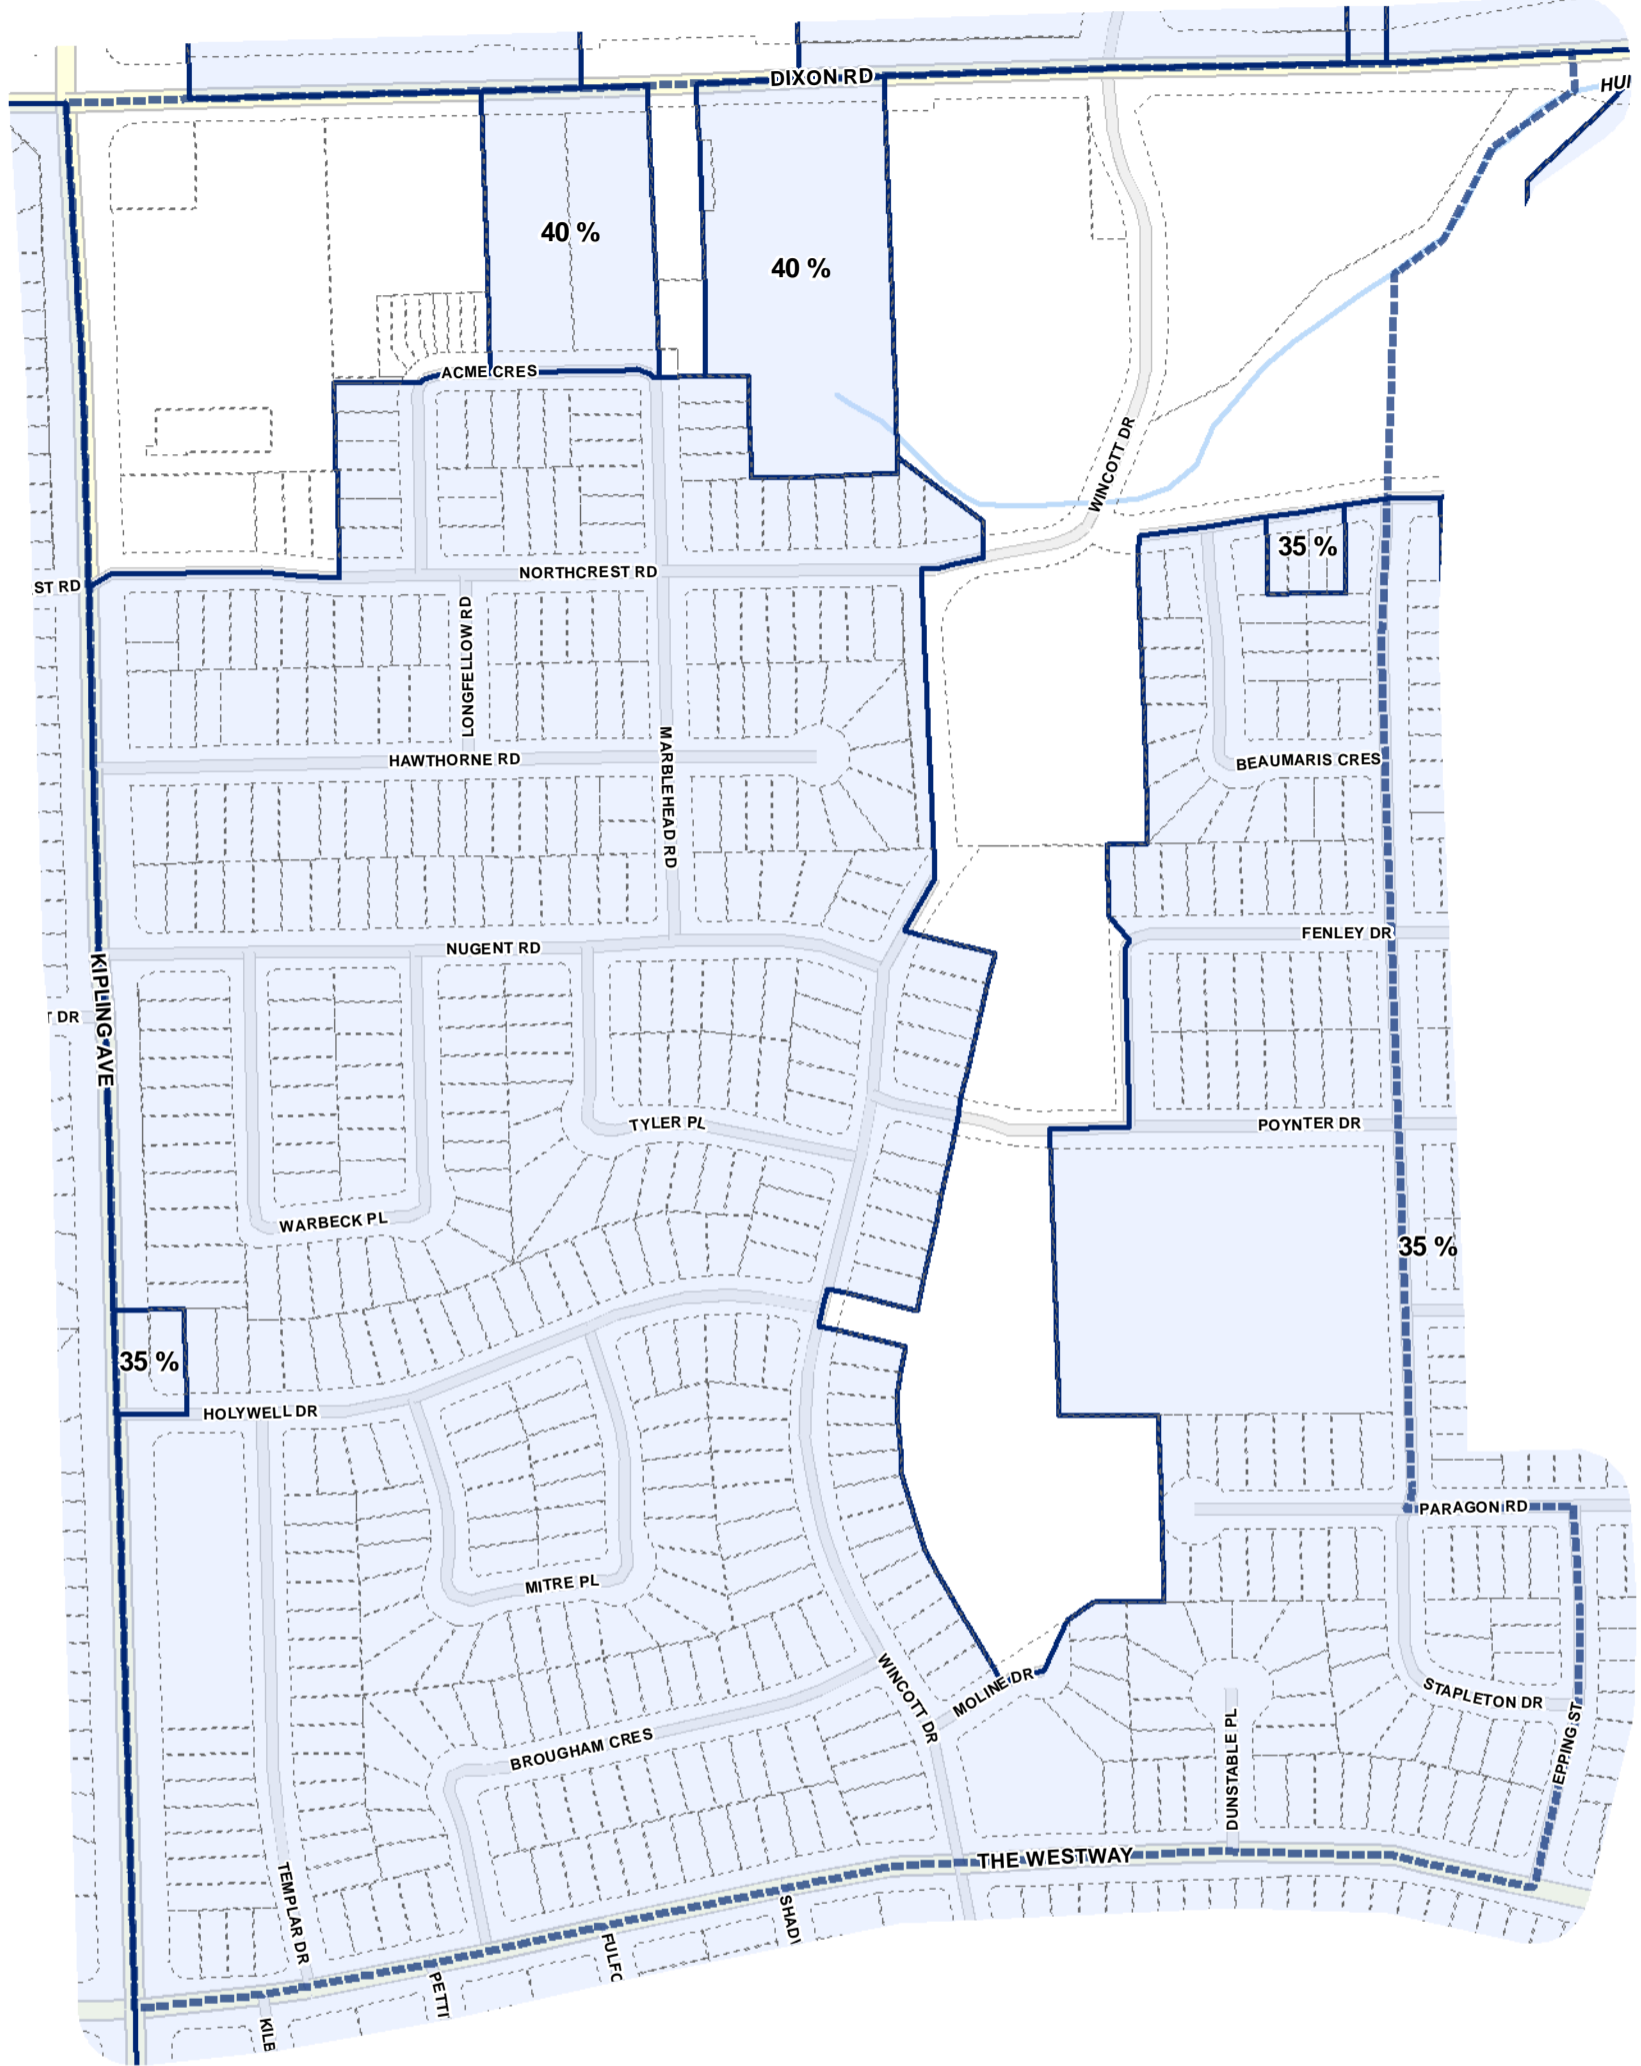

- Lot Coverage Overlay
- Map Sheet Boundary
- Properties
- Railway
- Hydro Line