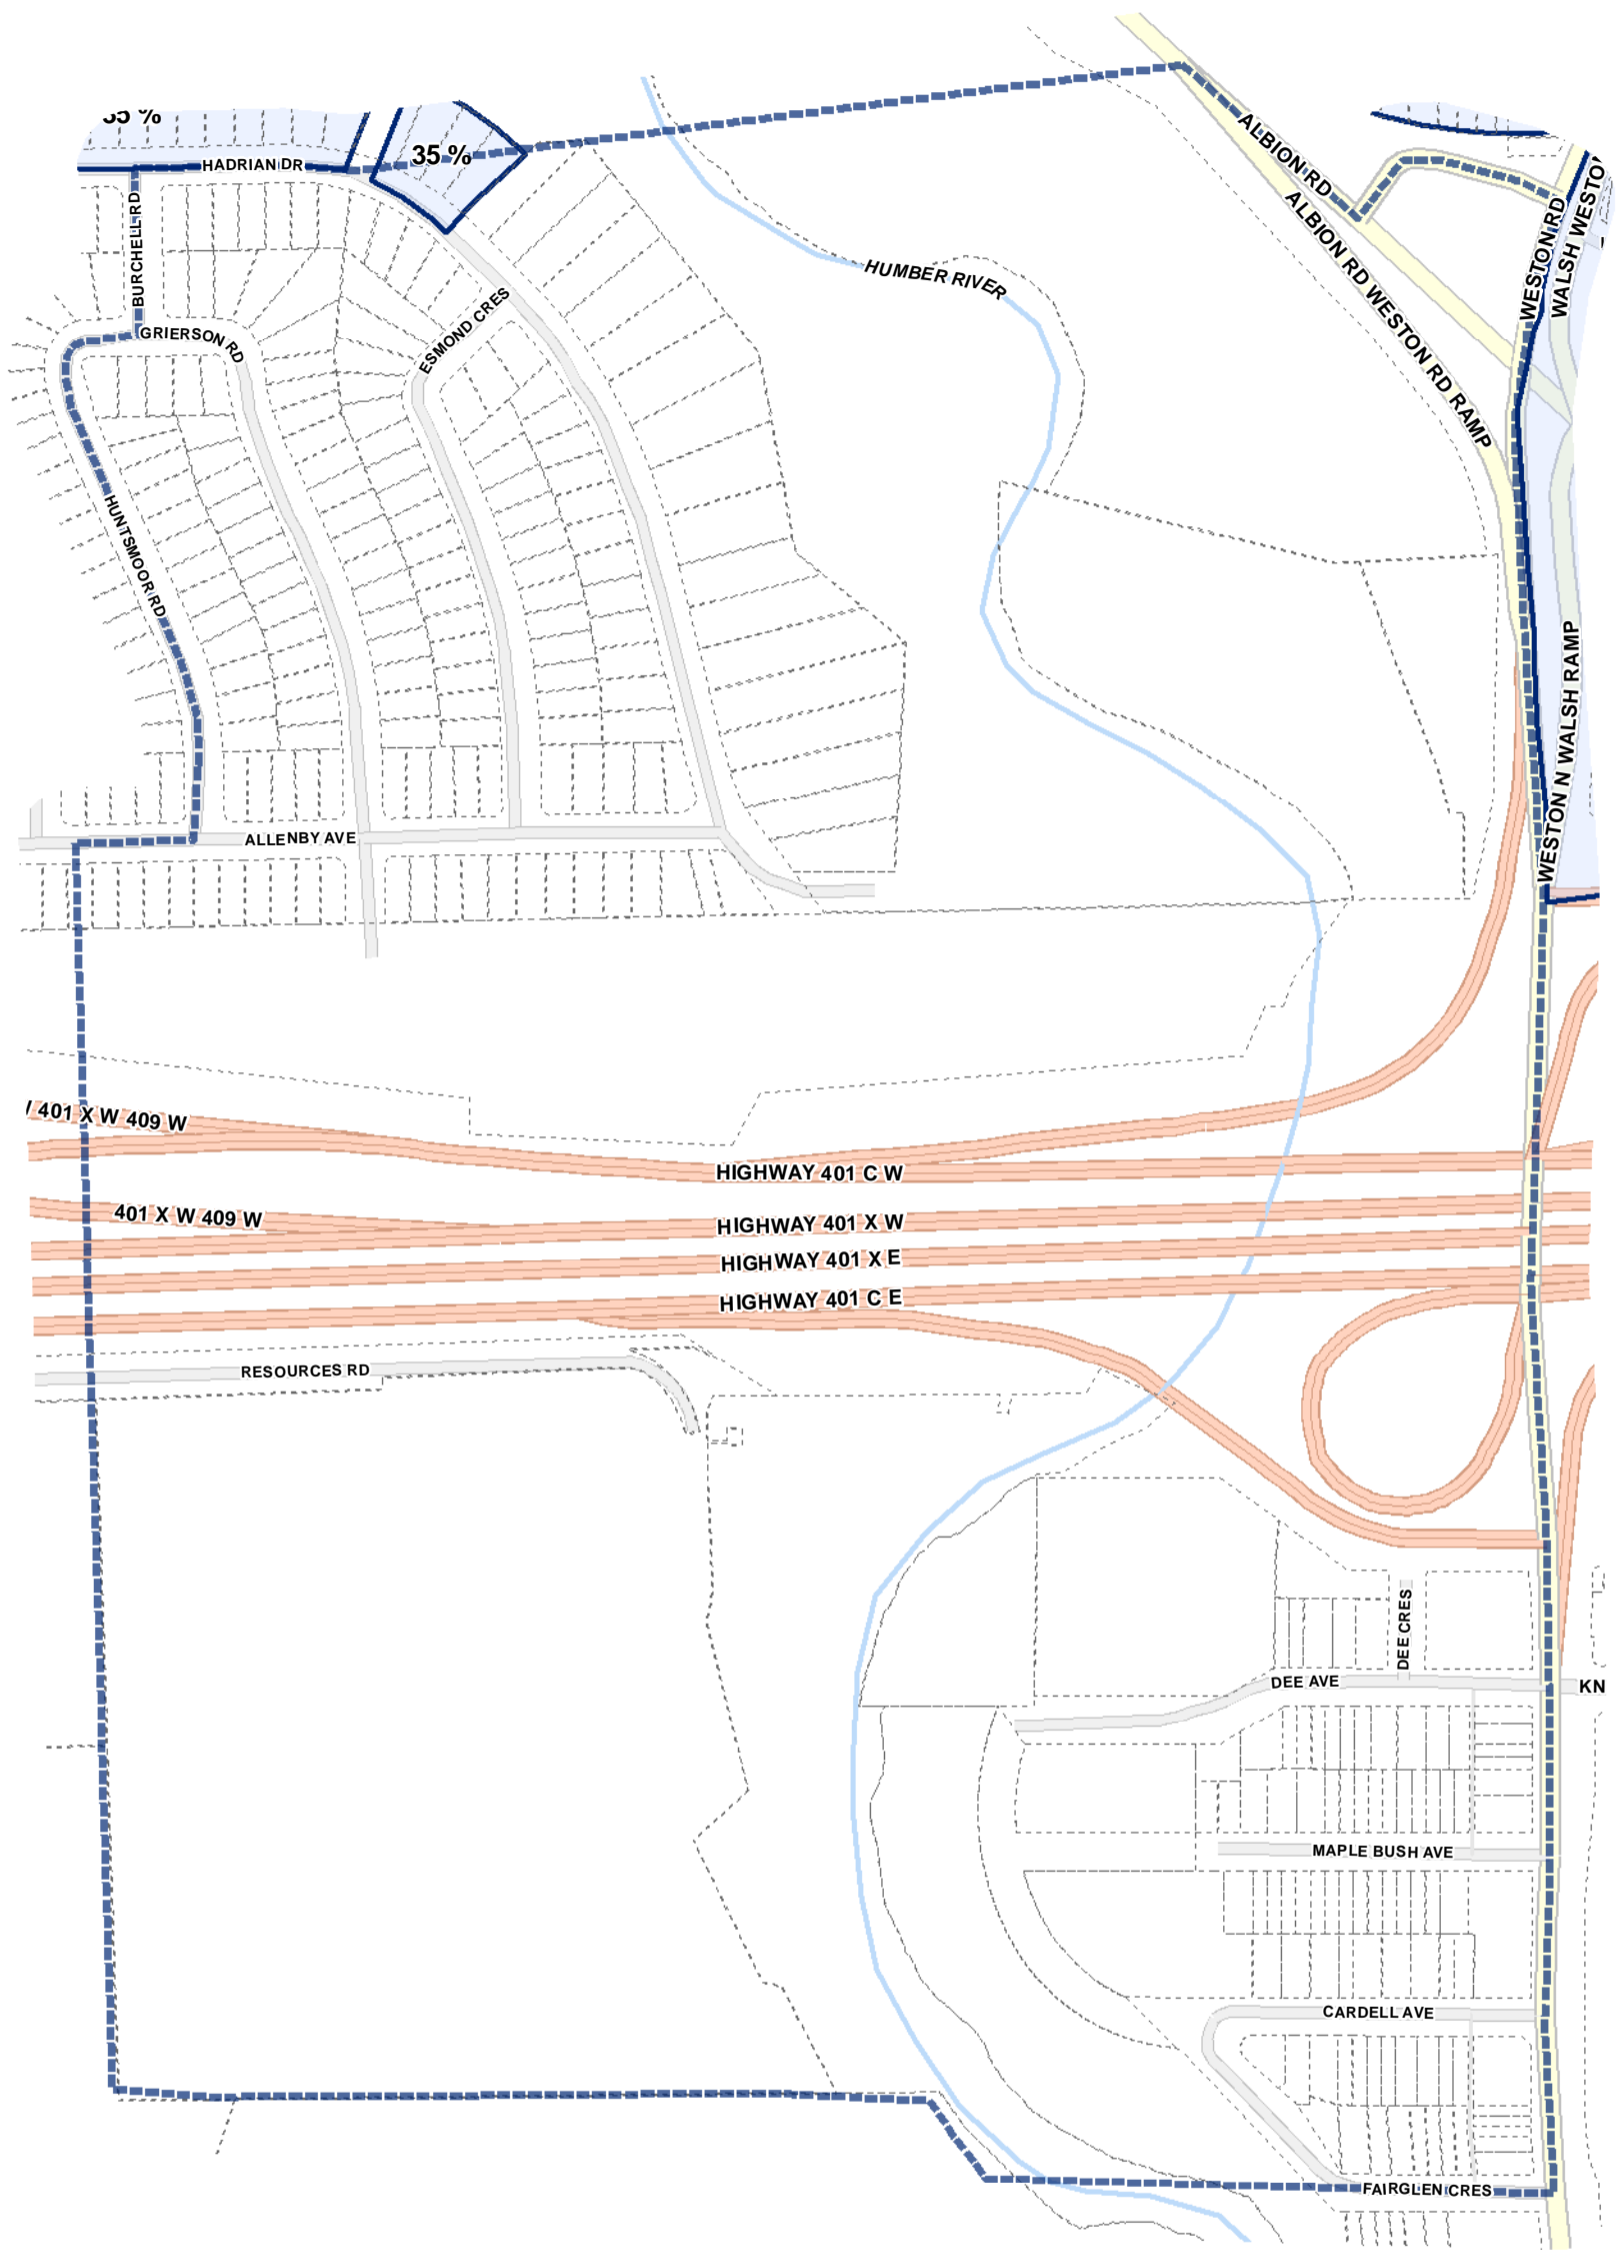

-  Lot Coverage Overlay
-  Map Sheet Boundary
-  Properties
-  Railway
-  Hydro Line

1:4,000

Lot Coverage Overlay Map

April 21, 2010
Planning & Growth Management
Committee Meeting

- Lot Coverage Overlay
- Map Sheet Boundary
- Properties
- Railway
- Hydro Line

- Lot Coverage Overlay
- Map Sheet Boundary
- Properties
- Railway
- Hydro Line

Toronto City Planning
Zoning Bylaw Map Book Series

Lot Coverage Overlay Map

April 21, 2010
Planning & Growth Management
Committee Meeting

-  Lot Coverage Overlay
-  Map Sheet Boundary
-  Properties
-  Railway
-  Hydro Line

-  Lot Coverage Overlay
-  Map Sheet Boundary
-  Properties
-  Railway
-  Hydro Line

1:4,000

-  Lot Coverage Overlay
-  Map Sheet Boundary
-  Properties
-  Railway
-  Hydro Line

Lot Coverage Overlay Map

April 21, 2010
Planning & Growth Management
Committee Meeting

- Lot Coverage Overlay
- Map Sheet Boundary
- Properties
- Railway
- Hydro Line

-  Lot Coverage Overlay
-  Map Sheet Boundary
-  Properties
-  Railway
-  Hydro Line