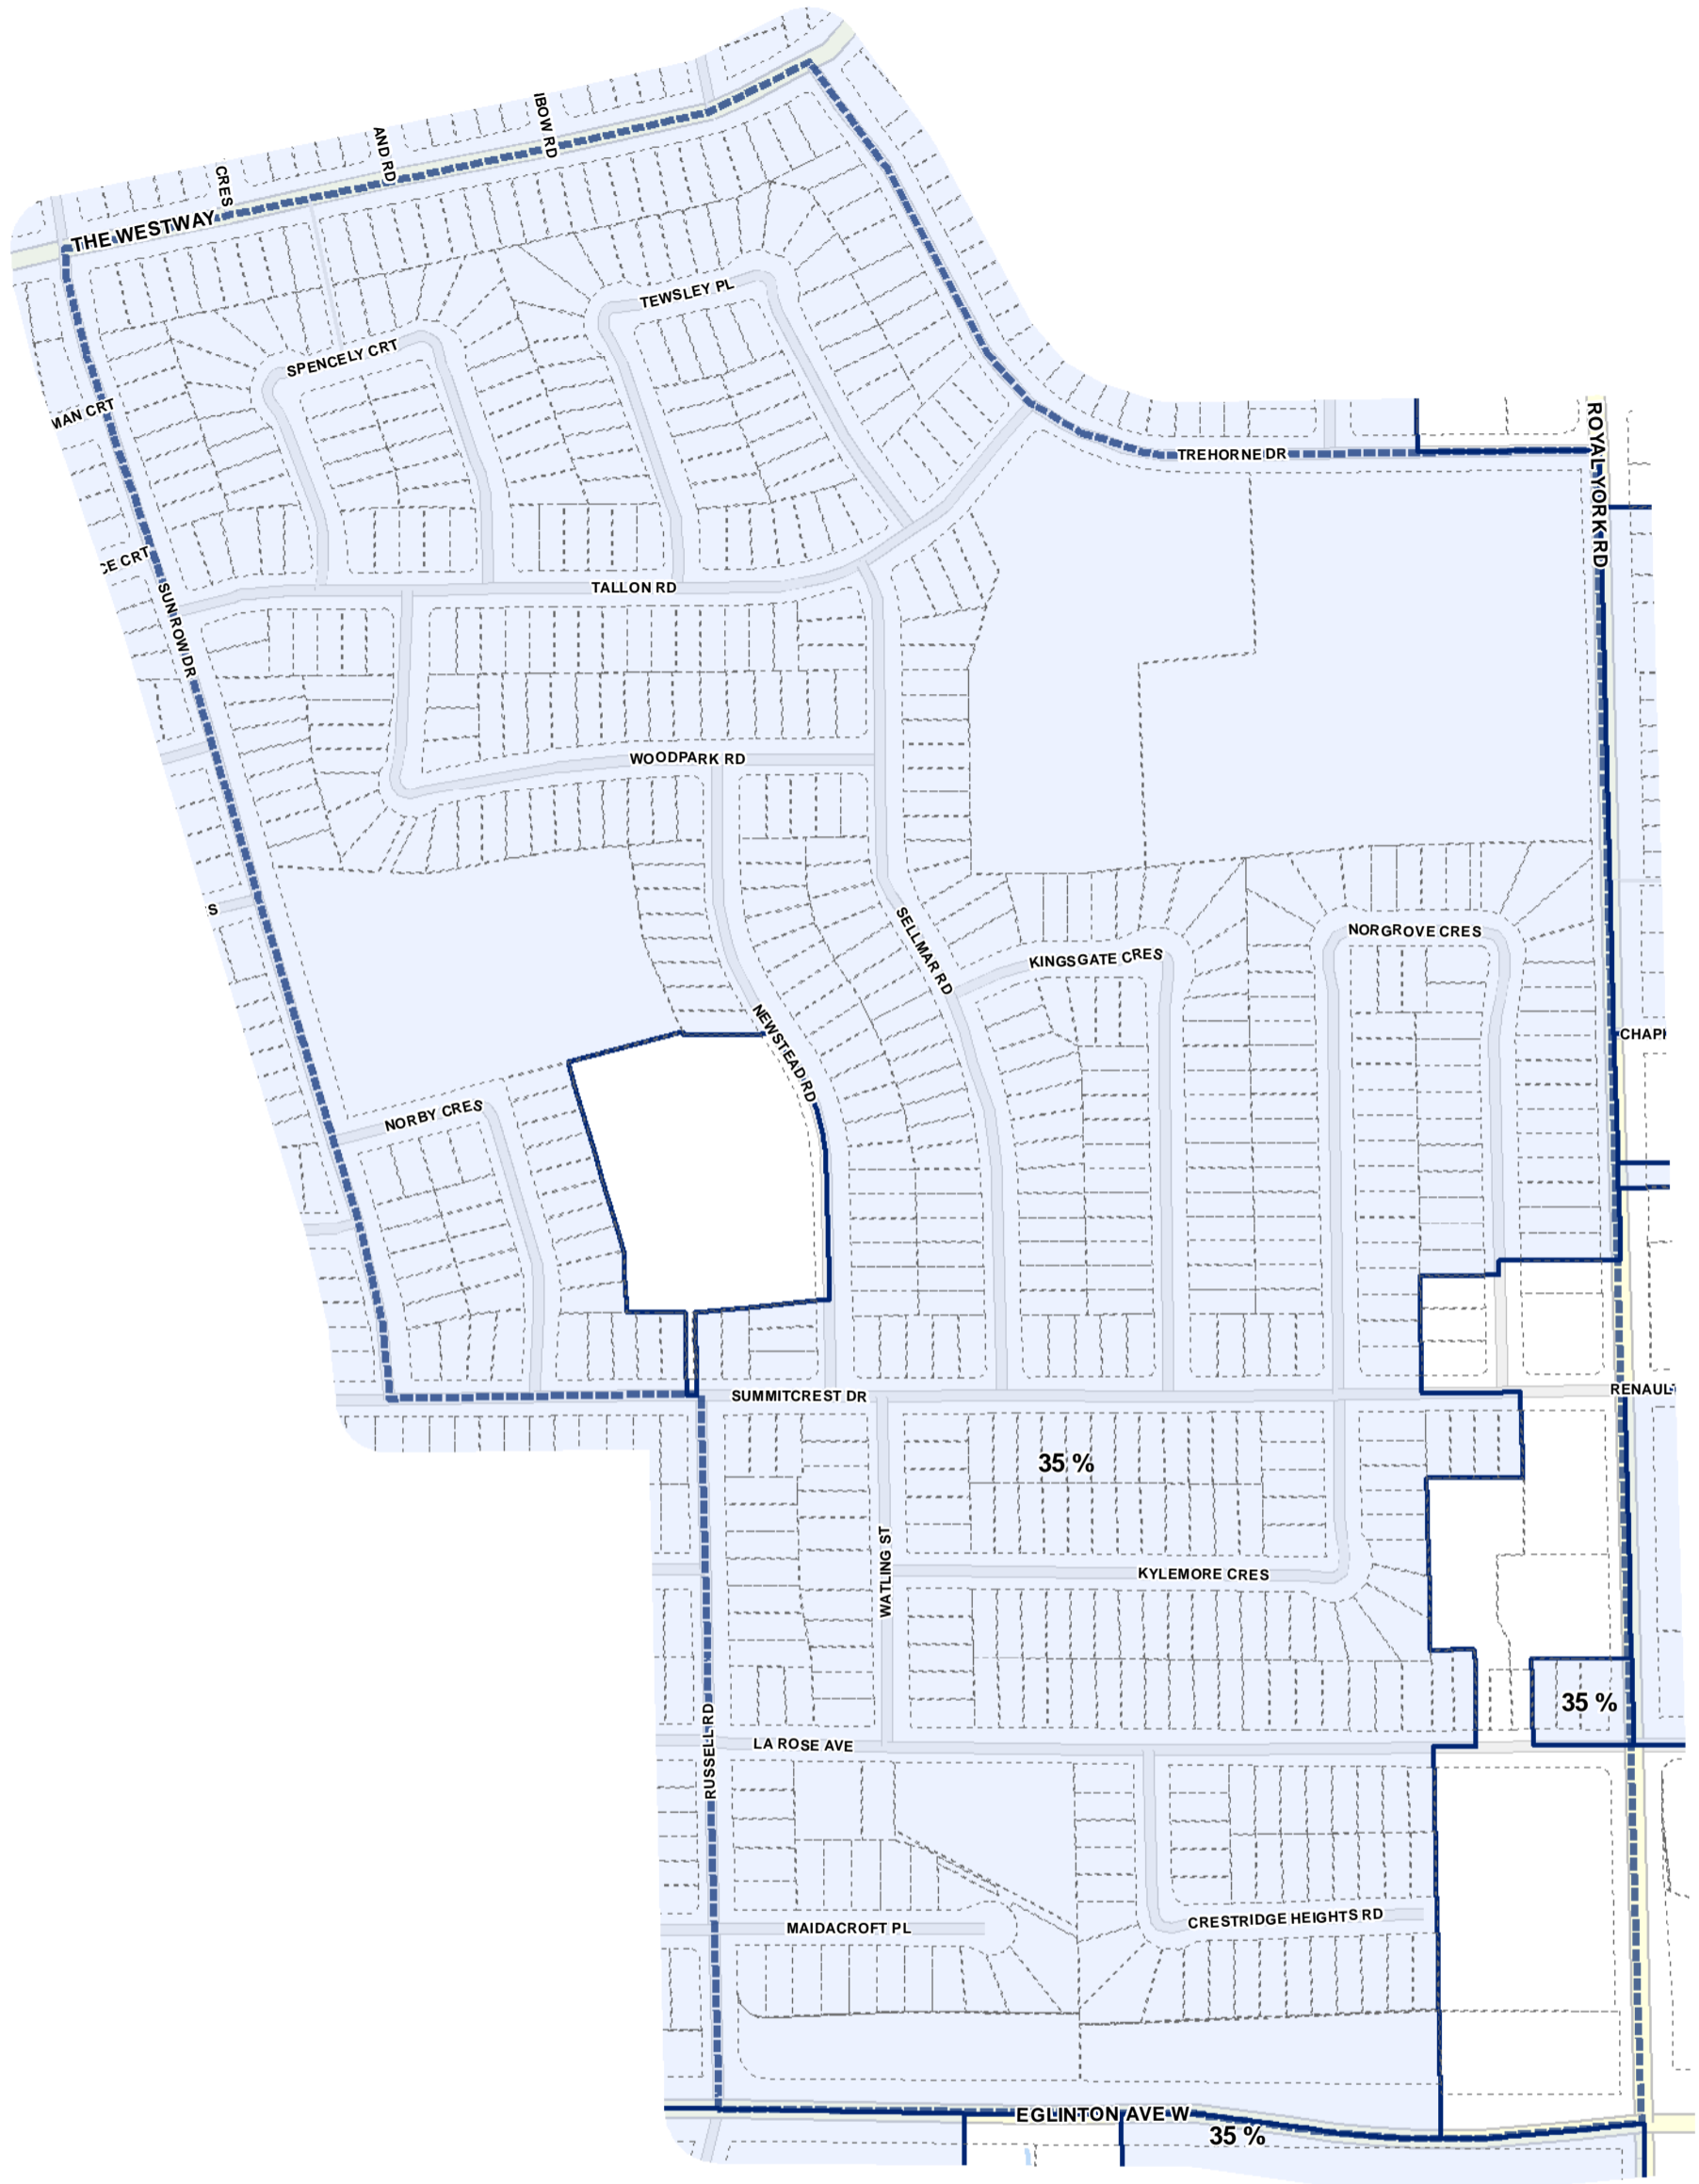

Lot Coverage Overlay Map

April 21, 2010
Planning & Growth Management
Committee Meeting

- Lot Coverage Overlay
- Map Sheet Boundary
- Properties
- Railway
- Hydro Line