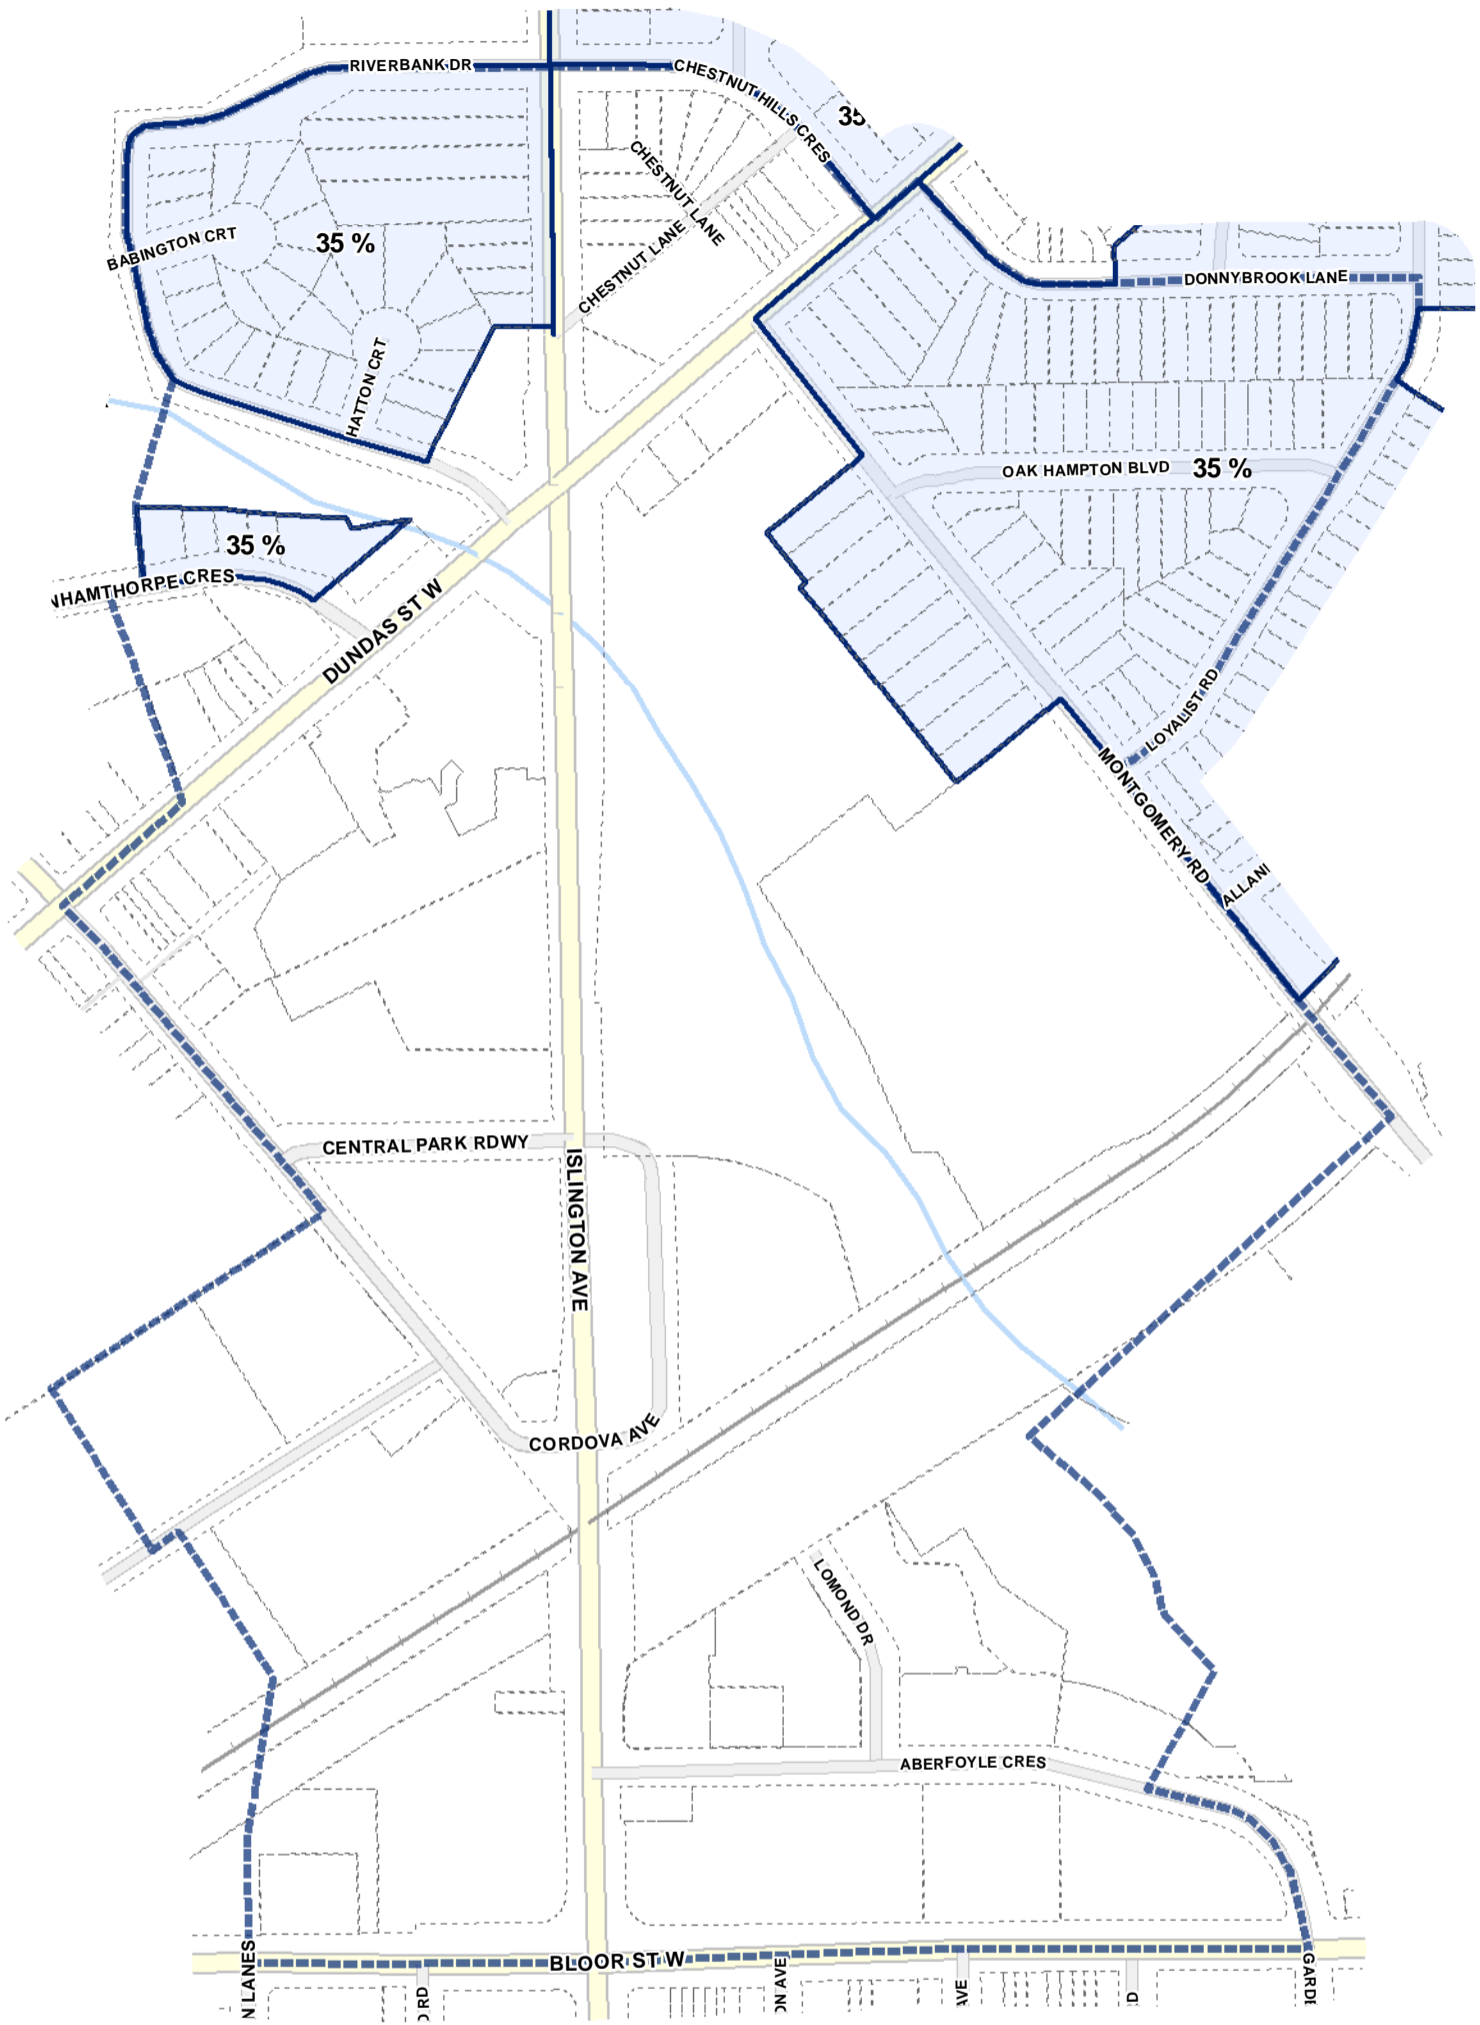

-  Lot Coverage Overlay
-  Map Sheet Boundary
-  Properties
-  Railway
-  Hydro Line

1:4,000

Lot Coverage Overlay Map

April 21, 2010
Planning & Growth Management
Committee Meeting

- Lot Coverage Overlay
- Map Sheet Boundary
- Properties
- Railway
- Hydro Line

Toronto City Planning
 Zoning Bylaw Map Book Series

Lot Coverage Overlay Map

April 21, 2010
 Planning & Growth Management
 Committee Meeting

- Lot Coverage Overlay
- Map Sheet Boundary
- Properties
- Railway
- Hydro Line

Lot Coverage Overlay Map

April 21, 2010
Planning & Growth Management
Committee Meeting

-  Lot Coverage Overlay
-  Map Sheet Boundary
-  Properties
-  Railway
-  Hydro Line

Lot Coverage Overlay Map

April 21, 2010
Planning & Growth Management
Committee Meeting

- Lot Coverage Overlay
- Map Sheet Boundary
- Properties
- Railway
- Hydro Line

Lot Coverage Overlay Map

April 21, 2010
Planning & Growth Management
Committee Meeting

-  Lot Coverage Overlay
-  Map Sheet Boundary
-  Properties
-  Railway
-  Hydro Line