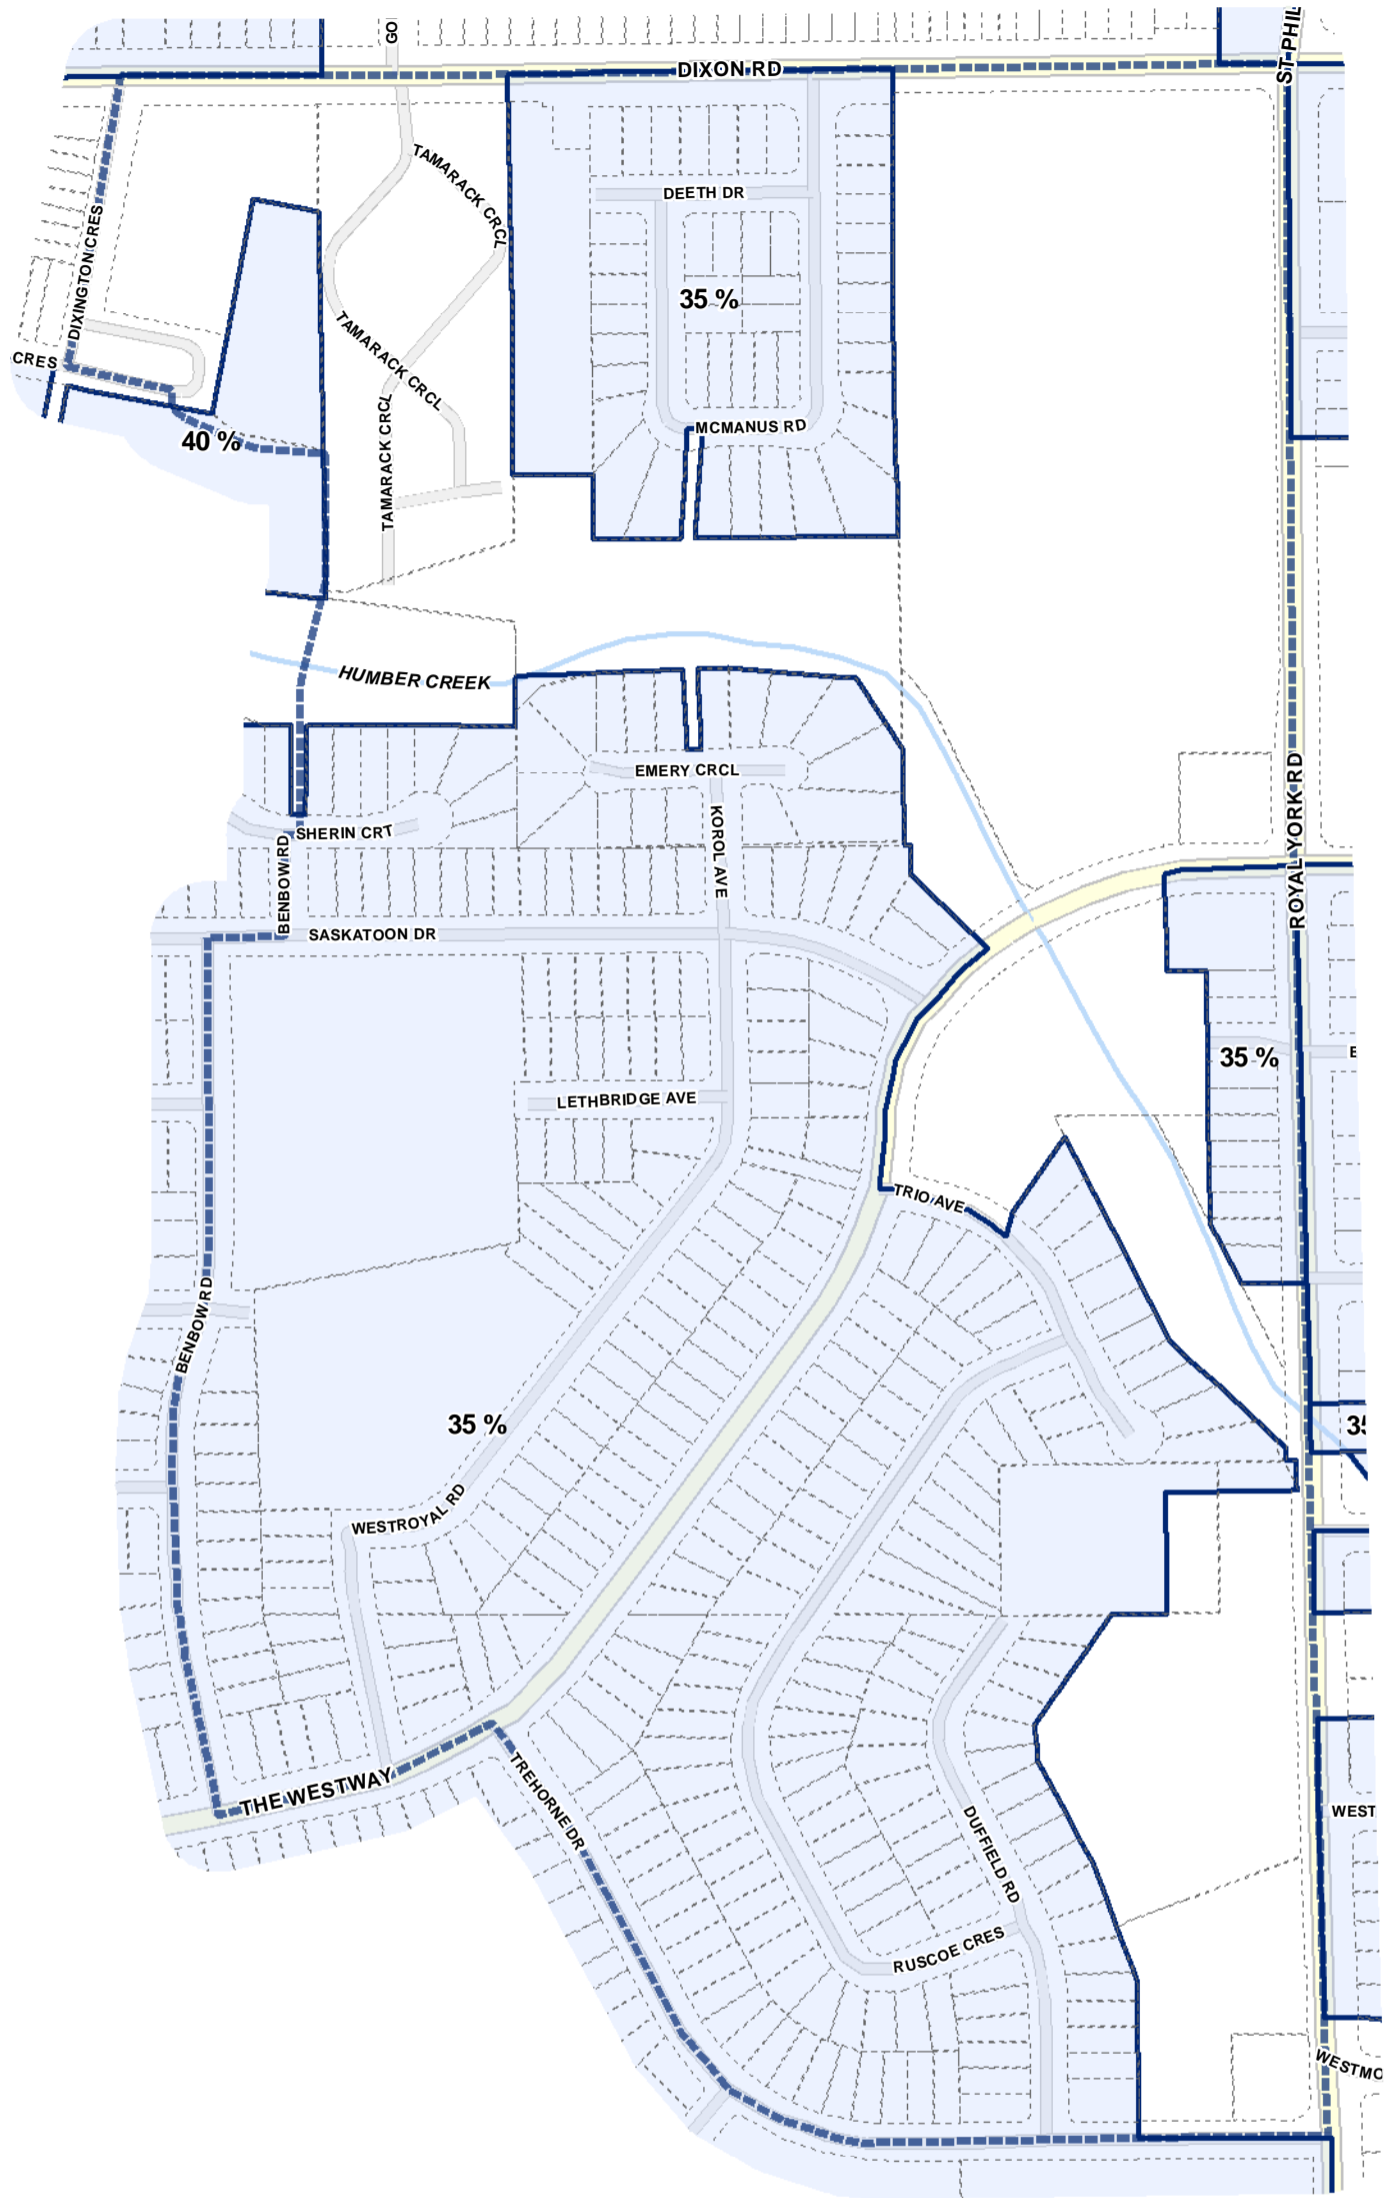

- Lot Coverage Overlay
- Map Sheet Boundary
- Properties
- Railway
- Hydro Line