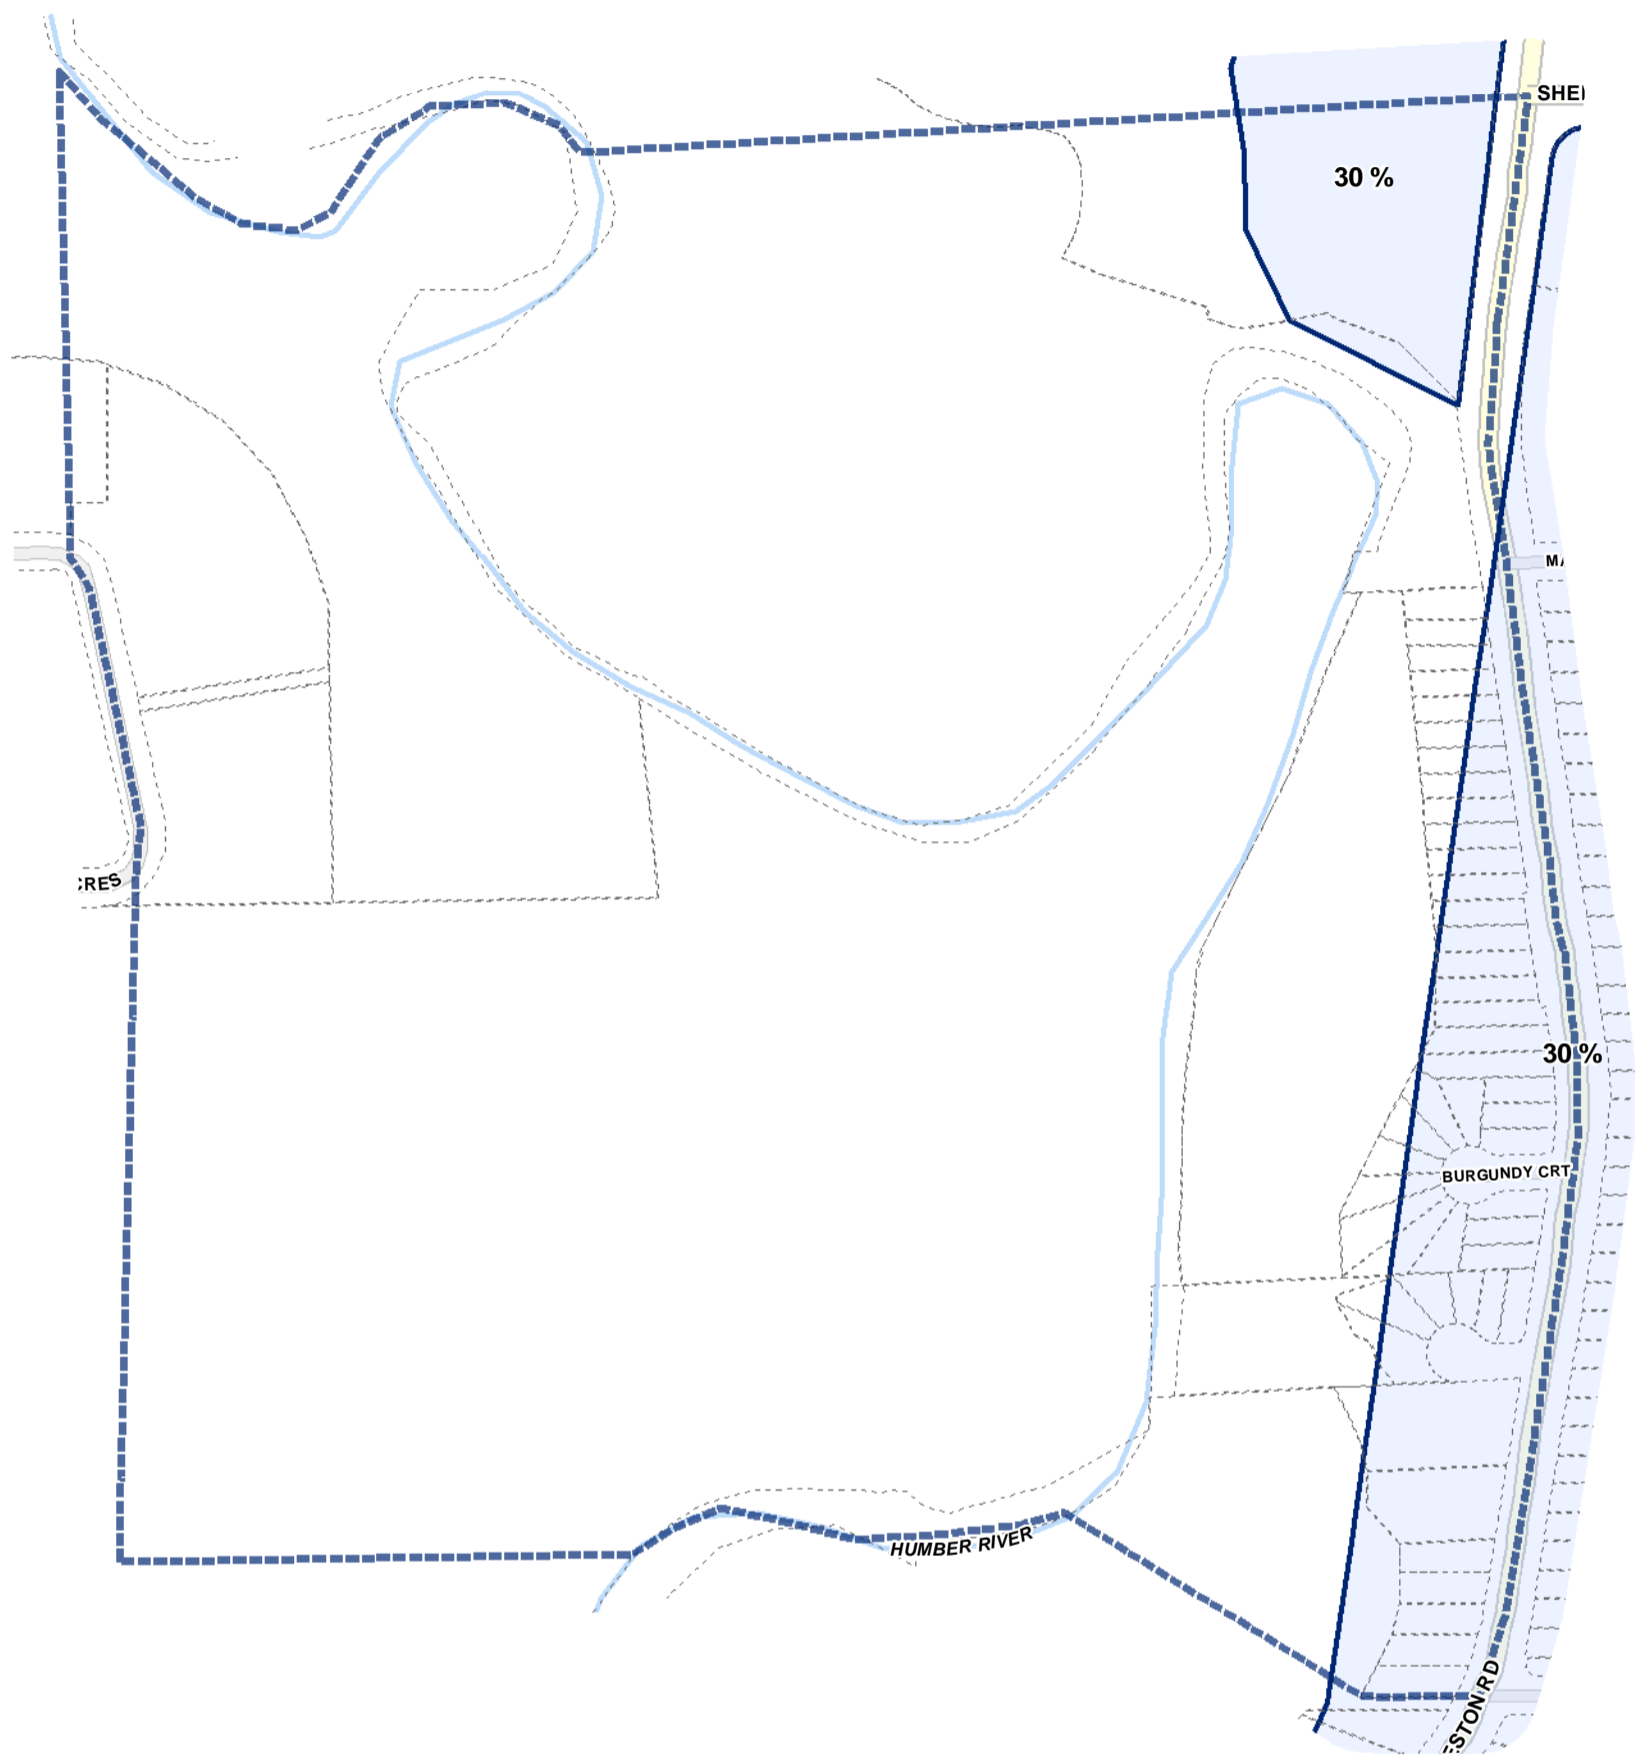

Lot Coverage Overlay Map

April 21, 2010
Planning & Growth Management
Committee Meeting

- Lot Coverage Overlay
- Map Sheet Boundary
- Properties
- Railway
- Hydro Line

-  Lot Coverage Overlay
-  Map Sheet Boundary
-  Properties
-  Railway
-  Hydro Line

Toronto City Planning
 Zoning Bylaw Map Book Series

Lot Coverage Overlay Map

April 21, 2010
 Planning & Growth Management
 Committee Meeting

- Lot Coverage Overlay
- Map Sheet Boundary
- Properties
- Railway
- Hydro Line

-  Lot Coverage Overlay
-  Map Sheet Boundary
-  Properties
-  Railway
-  Hydro Line

-  Lot Coverage Overlay
-  Map Sheet Boundary
-  Properties
-  Railway
-  Hydro Line

-  Lot Coverage Overlay
-  Map Sheet Boundary
-  Properties
-  Railway
-  Hydro Line