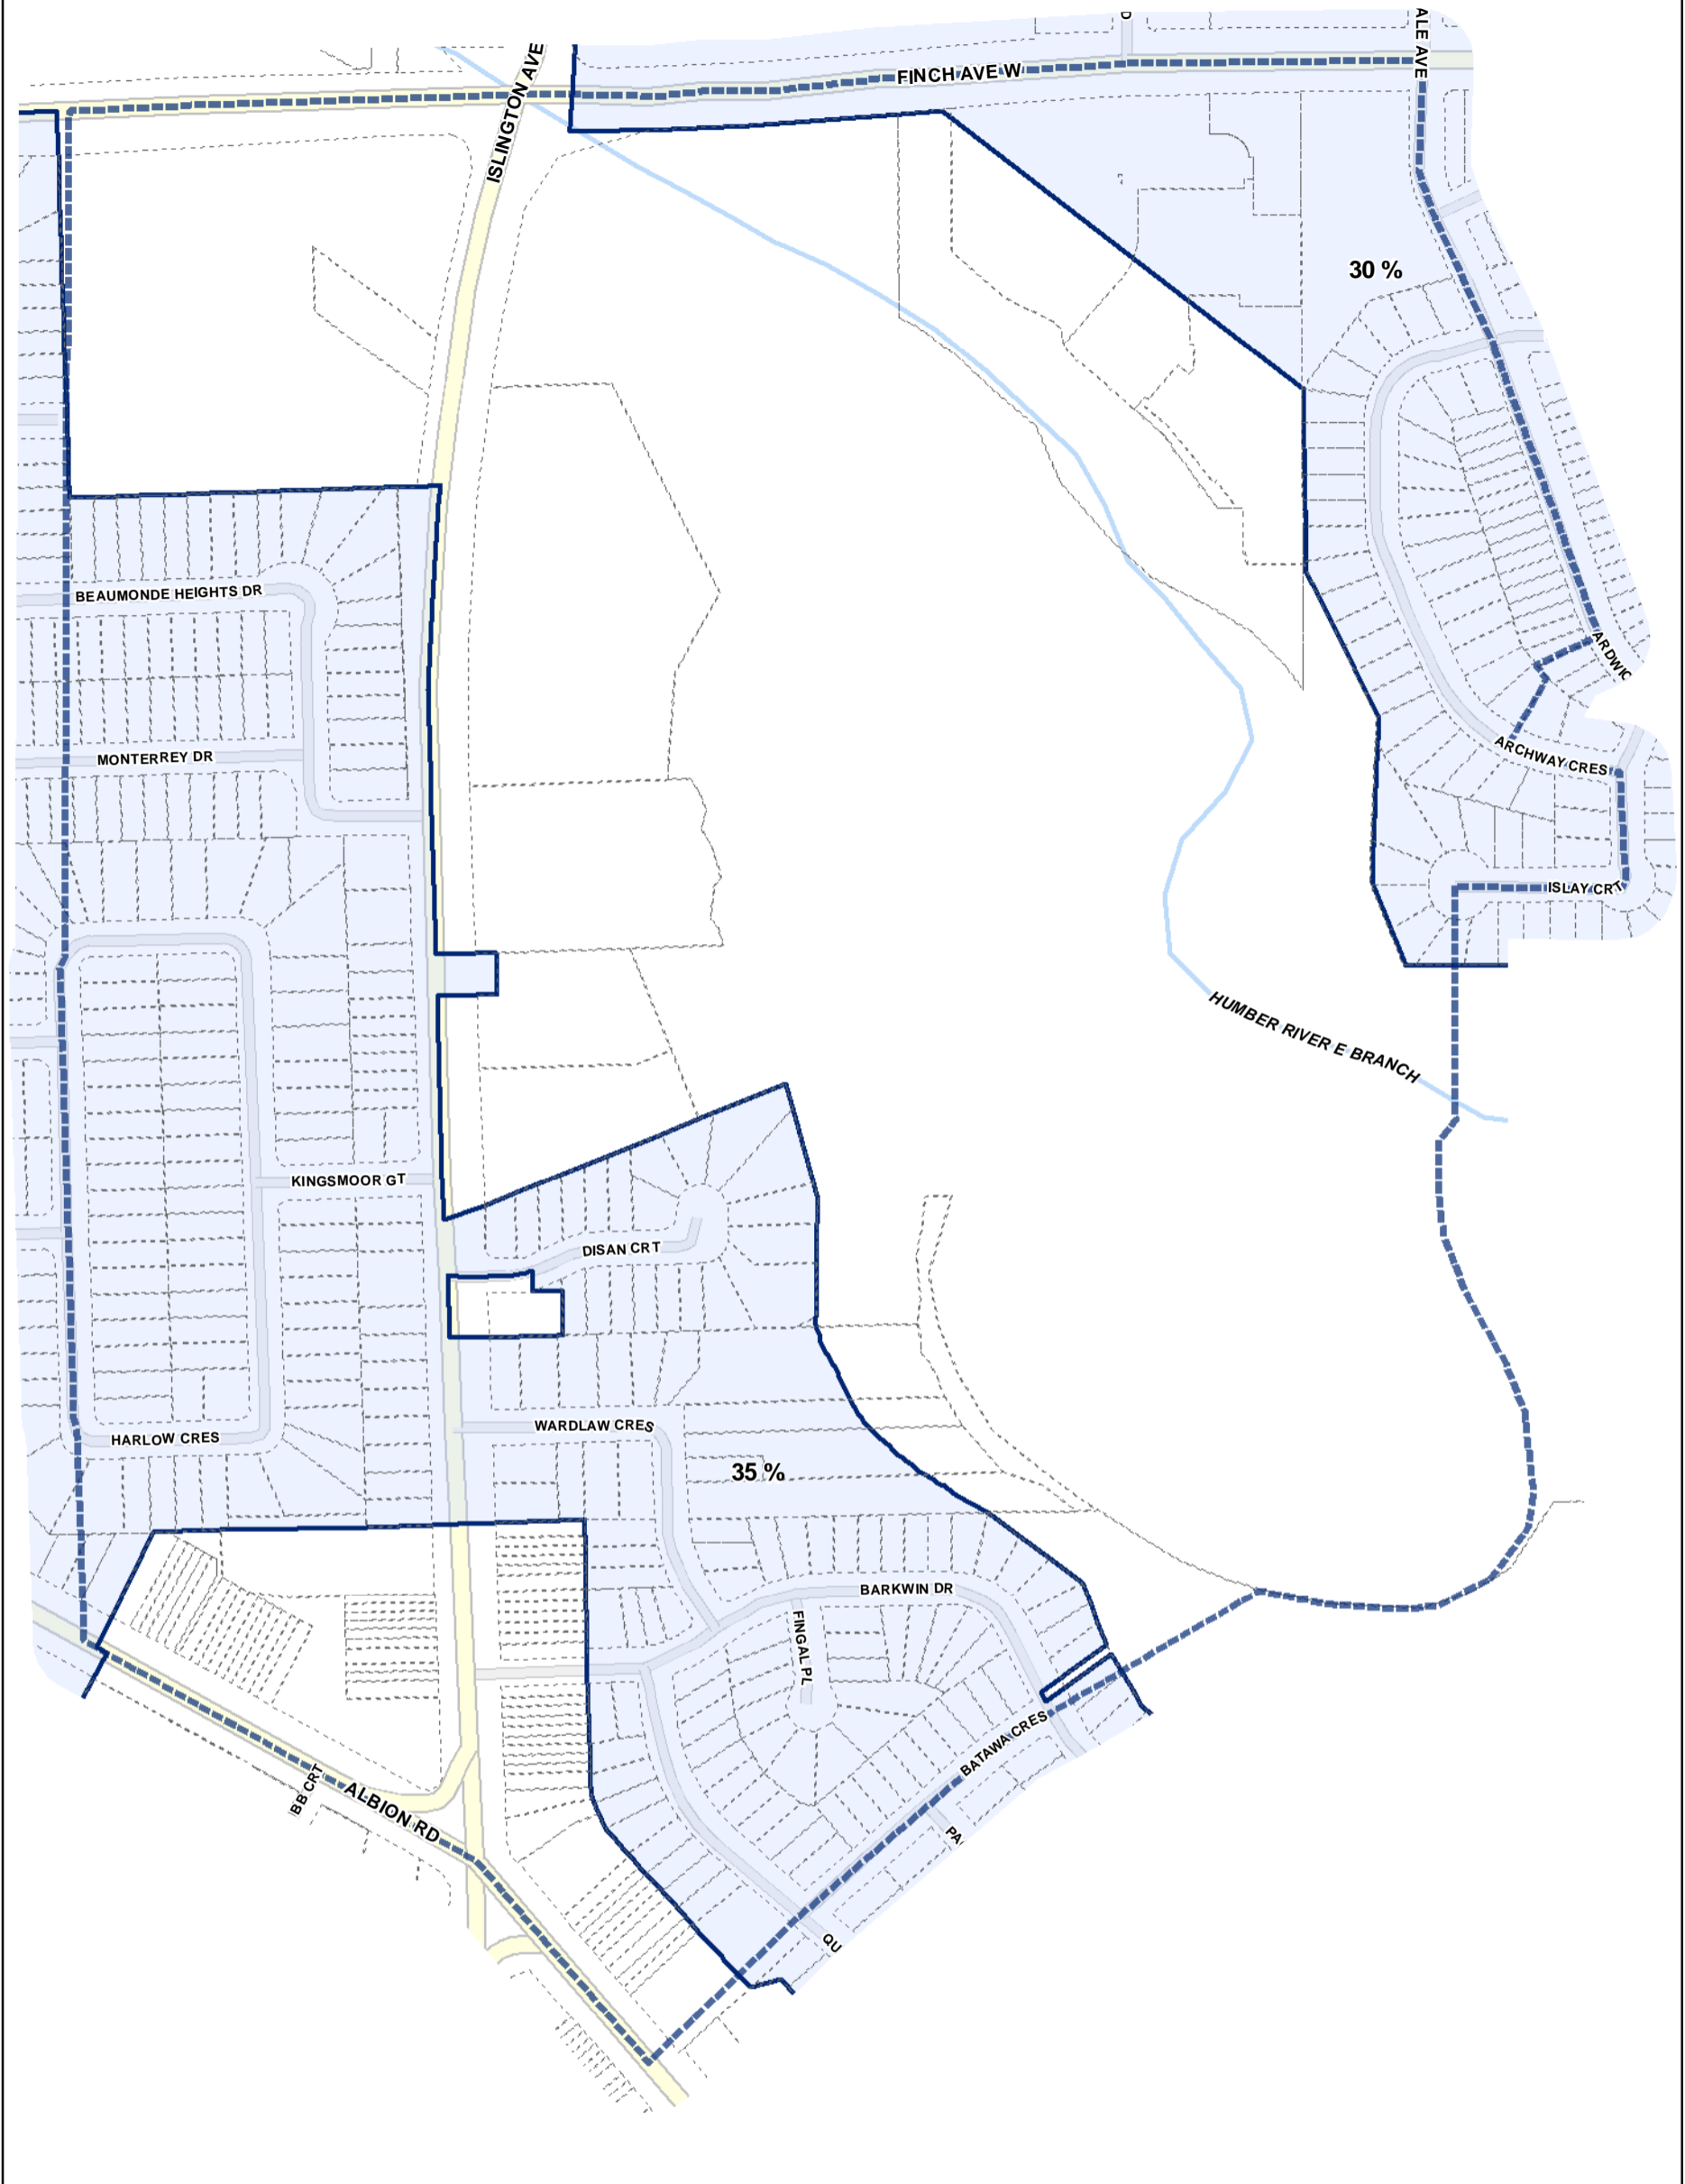

-  Lot Coverage Overlay
-  Map Sheet Boundary
-  Properties
-  Railway
-  Hydro Line

-  Lot Coverage Overlay
-  Map Sheet Boundary
-  Properties
-  Railway
-  Hydro Line

-  Lot Coverage Overlay
-  Map Sheet Boundary
-  Properties
-  Railway
-  Hydro Line

- Lot Coverage Overlay
- Map Sheet Boundary
- Properties
- Railway
- Hydro Line

-  Lot Coverage Overlay
-  Map Sheet Boundary
-  Properties
-  Railway
-  Hydro Line

Lot Coverage Overlay Map

April 21, 2010
Planning & Growth Management
Committee Meeting

- Lot Coverage Overlay
- Map Sheet Boundary
- Properties
- Railway
- Hydro Line

Toronto City Planning
 Zoning Bylaw Map Book Series

Lot Coverage Overlay Map

April 21, 2010
 Planning & Growth Management
 Committee Meeting