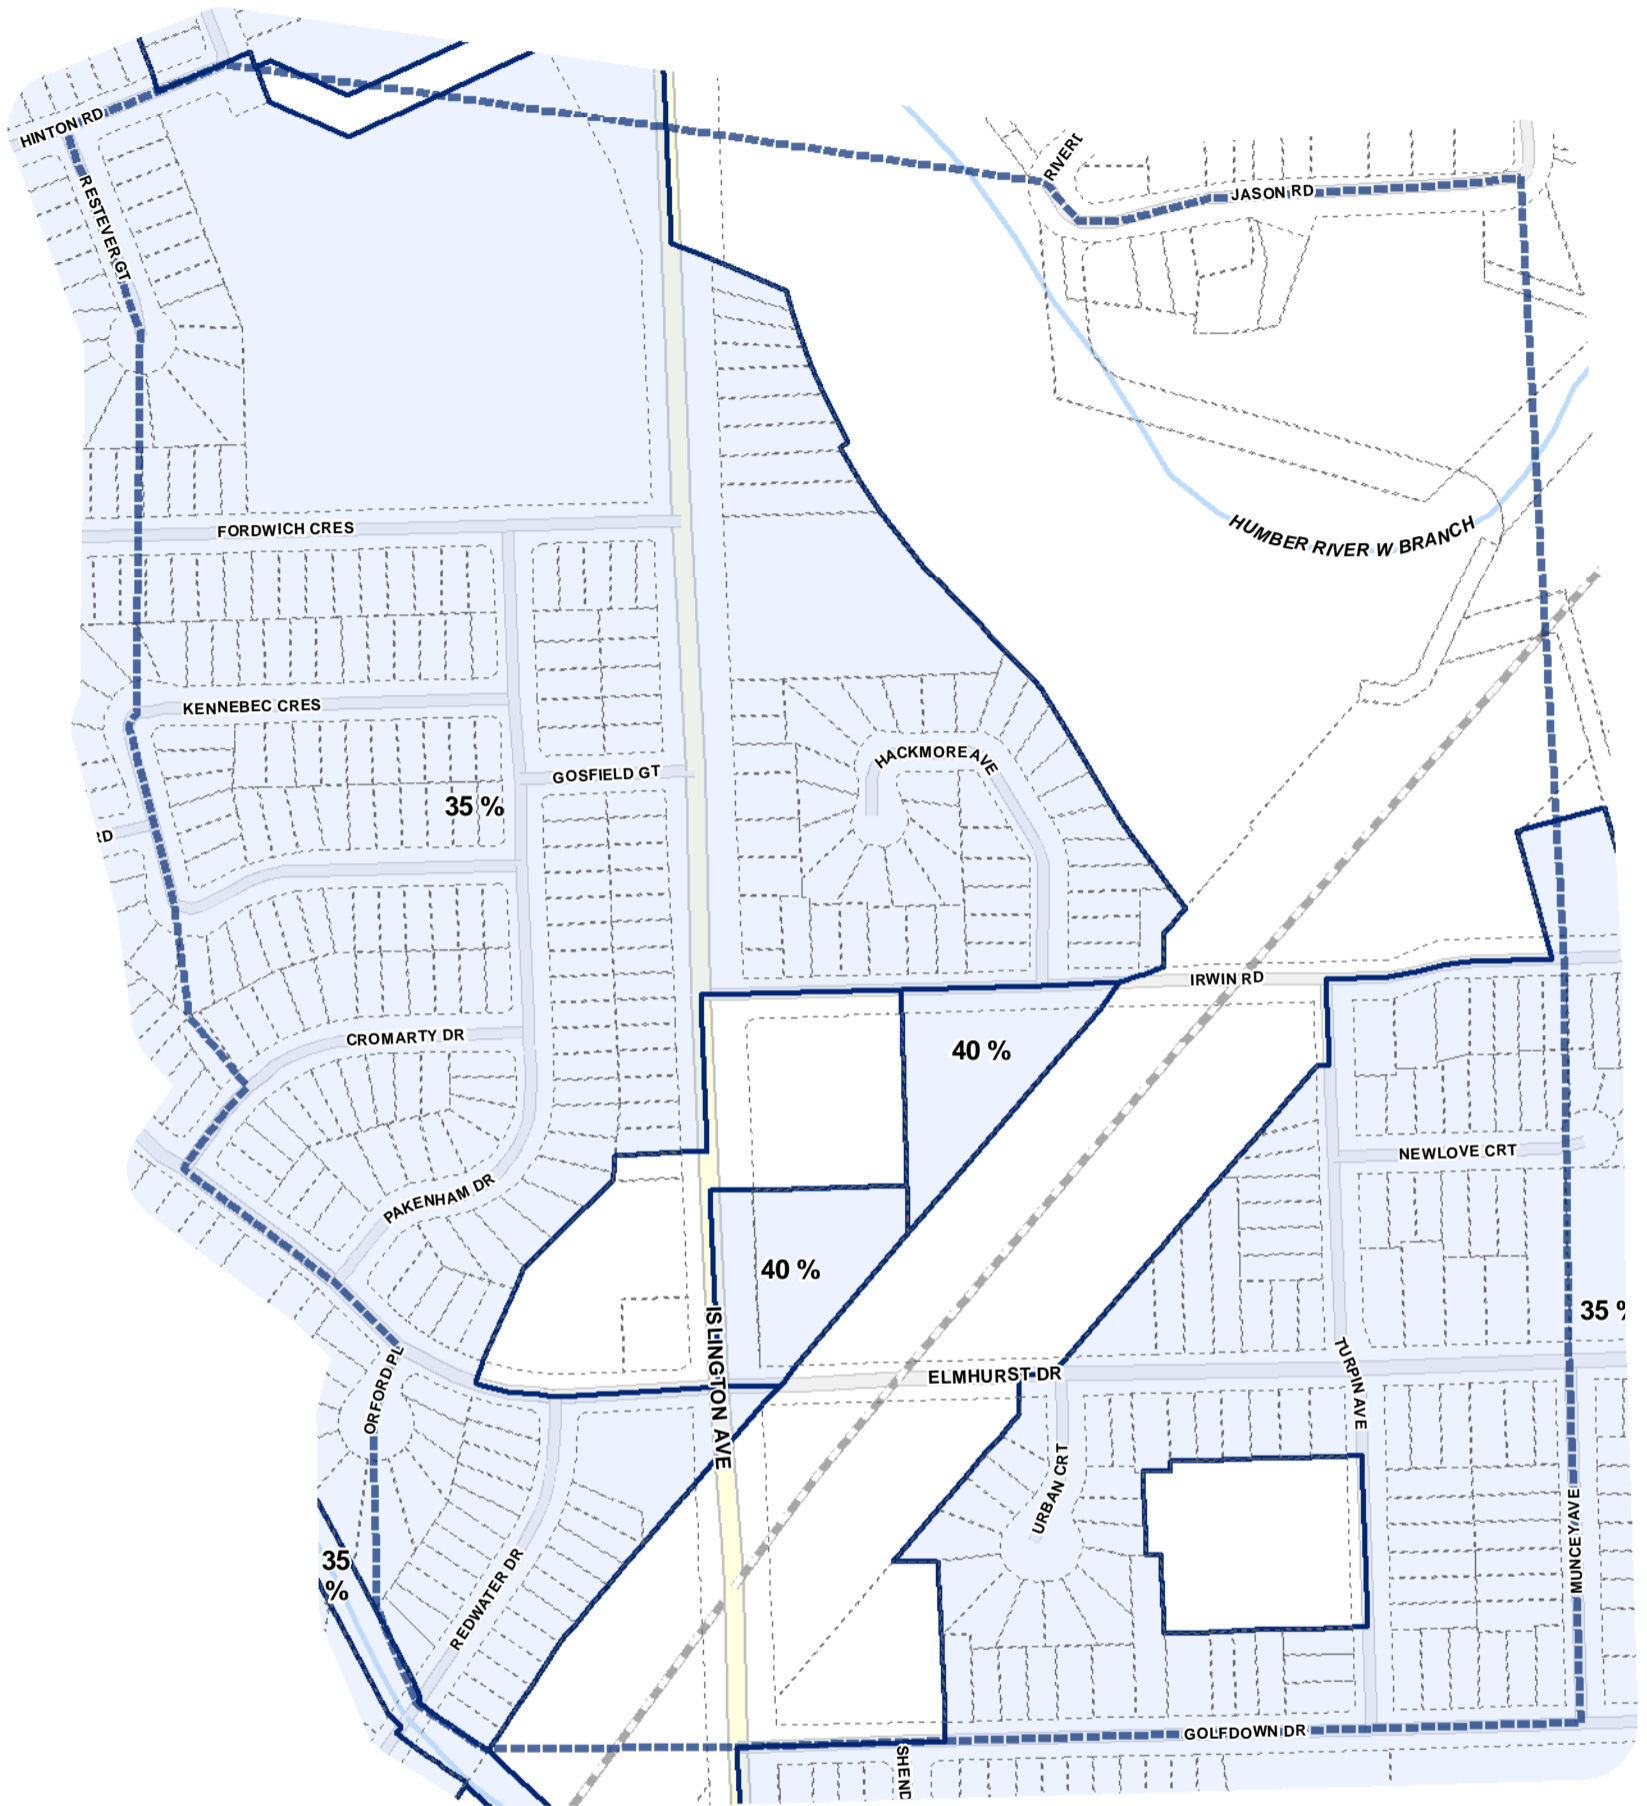

-  Lot Coverage Overlay
-  Map Sheet Boundary
-  Properties
-  Railway
-  Hydro Line

-  Lot Coverage Overlay
-  Map Sheet Boundary
-  Properties
-  Railway
-  Hydro Line

1:4,000

-  Lot Coverage Overlay
-  Map Sheet Boundary
-  Properties
-  Railway
-  Hydro Line

Lot Coverage Overlay Map

April 21, 2010
Planning & Growth Management
Committee Meeting

- Lot Coverage Overlay
- Map Sheet Boundary
- Properties
- Railway
- Hydro Line

-  Lot Coverage Overlay
-  Map Sheet Boundary
-  Properties
-  Railway
-  Hydro Line

Toronto City Planning
 Zoning Bylaw Map Book Series

Lot Coverage Overlay Map

April 21, 2010
 Planning & Growth Management
 Committee Meeting

- Lot Coverage Overlay
- Map Sheet Boundary
- Properties
- Railway
- Hydro Line