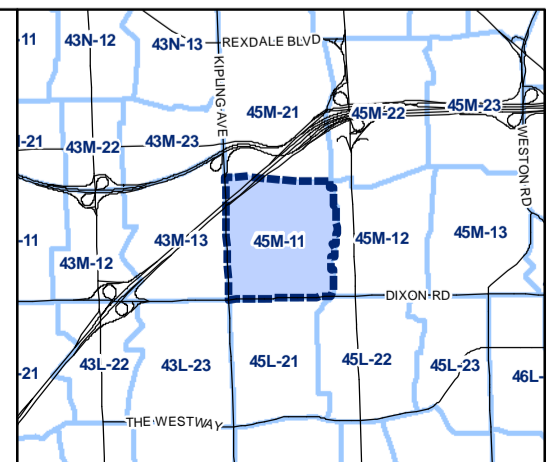

Lot Coverage Overlay Map

April 21, 2010
Planning & Growth Management
Committee Meeting

-  Lot Coverage Overlay
-  Map Sheet Boundary
-  Properties
-  Railway
-  Hydro Line

- Lot Coverage Overlay
- Map Sheet Boundary
- Properties
- Railway
- Hydro Line

-  Lot Coverage Overlay
-  Map Sheet Boundary
-  Properties
-  Railway
-  Hydro Line

- Lot Coverage Overlay
- Map Sheet Boundary
- Properties
- Railway
- Hydro Line

Lot Coverage Overlay Map

April 21, 2010
Planning & Growth Management
Committee Meeting

- Lot Coverage Overlay
- Map Sheet Boundary
- Properties
- Railway
- Hydro Line

Toronto City Planning
Zoning Bylaw Map Book Series

Lot Coverage Overlay Map

April 21, 2010
Planning & Growth Management
Committee Meeting

-  Lot Coverage Overlay
-  Map Sheet Boundary
-  Properties
-  Railway
-  Hydro Line

-  Lot Coverage Overlay
-  Map Sheet Boundary
-  Properties
-  Railway
-  Hydro Line

1:4,000

-  Lot Coverage Overlay
-  Map Sheet Boundary
-  Properties
-  Railway
-  Hydro Line