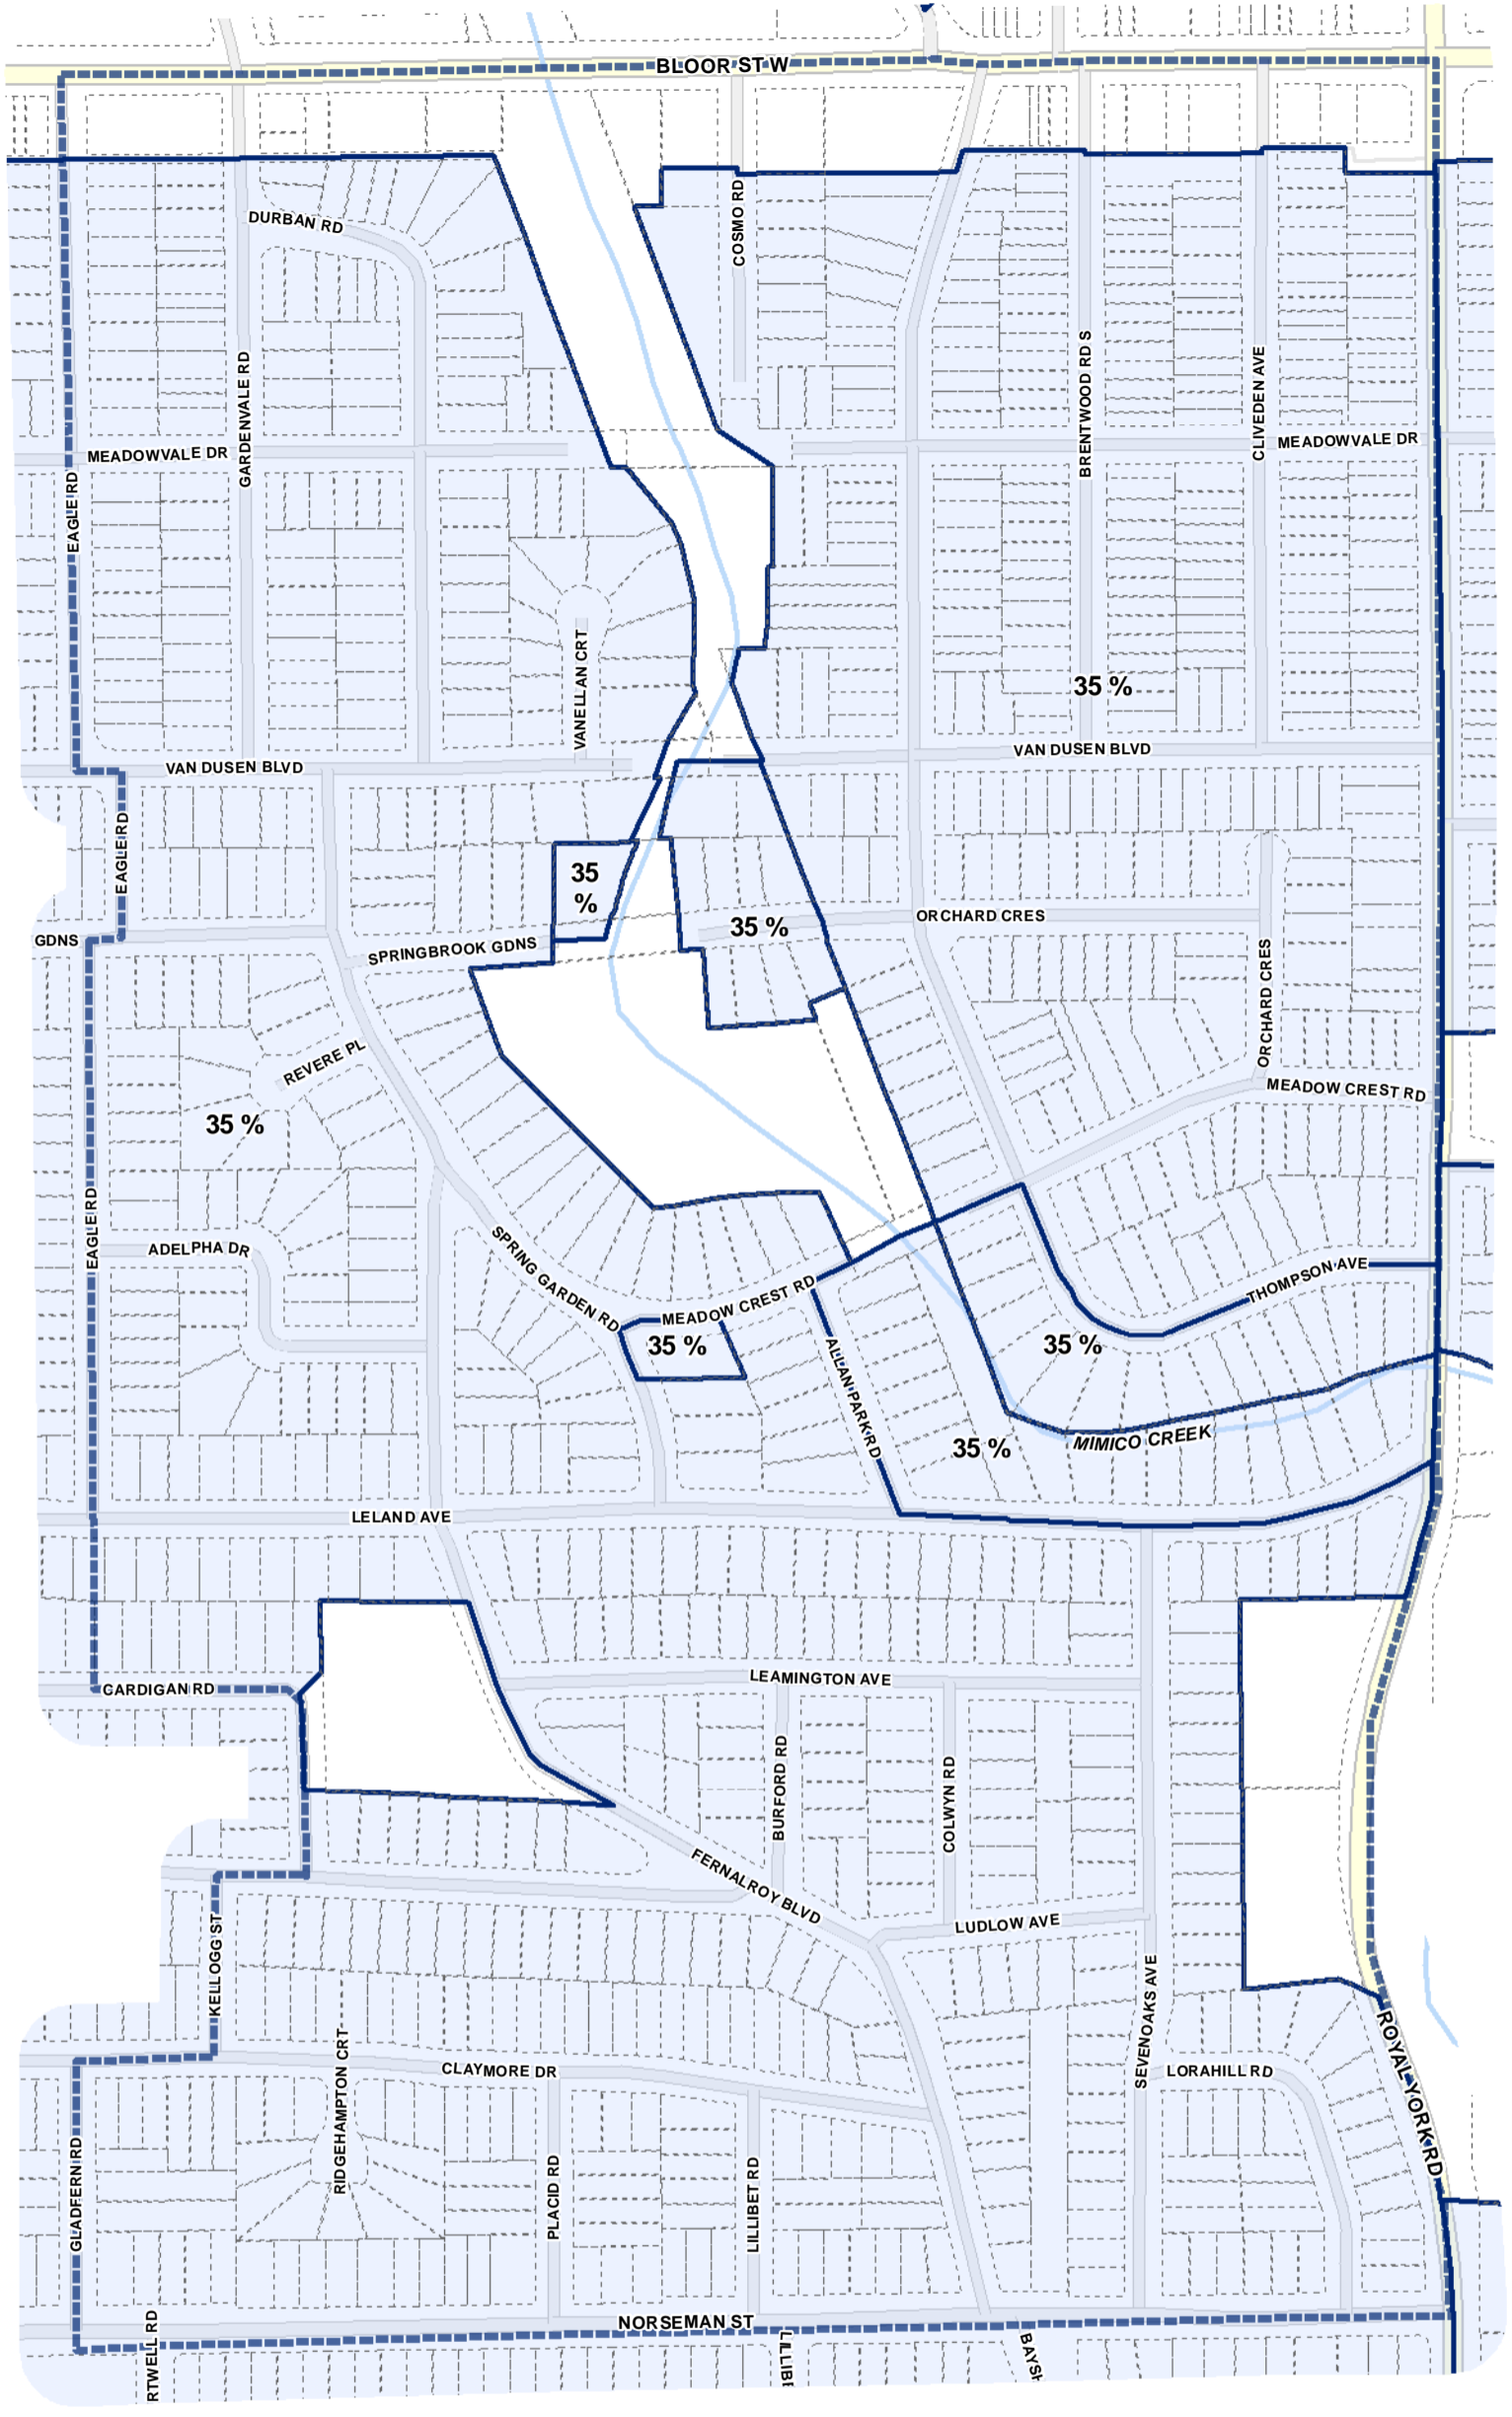

-  Lot Coverage Overlay
-  Map Sheet Boundary
-  Properties
-  Railway
-  Hydro Line

1:4,000

Lot Coverage Overlay Map

April 21, 2010
Planning & Growth Management
Committee Meeting

- Lot Coverage Overlay
- Map Sheet Boundary
- Properties
- Railway
- Hydro Line

Toronto City Planning
 Zoning Bylaw Map Book Series

Lot Coverage Overlay Map

April 21, 2010
 Planning & Growth Management
 Committee Meeting

- Lot Coverage Overlay
- Map Sheet Boundary
- Properties
- Railway
- Hydro Line

Lot Coverage Overlay Map

April 21, 2010
Planning & Growth Management
Committee Meeting

-  Lot Coverage Overlay
-  Map Sheet Boundary
-  Properties
-  Railway
-  Hydro Line

Lot Coverage Overlay Map

April 21, 2010
Planning & Growth Management
Committee Meeting

- Lot Coverage Overlay
- Map Sheet Boundary
- Properties
- Railway
- Hydro Line

Lot Coverage Overlay Map

April 21, 2010
Planning & Growth Management
Committee Meeting

-  Lot Coverage Overlay
-  Map Sheet Boundary
-  Properties
-  Railway
-  Hydro Line