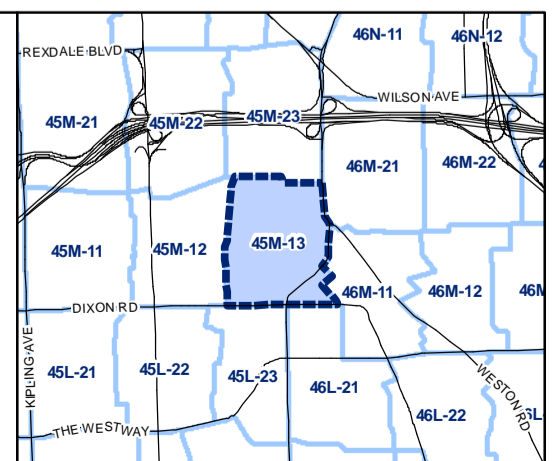

- Lot Coverage Overlay
- Map Sheet Boundary
- Properties
- Railway
- Hydro Line

Toronto City Planning
Zoning Bylaw Map Book Series

Lot Coverage Overlay Map

April 21, 2010
Planning & Growth Management
Committee Meeting

-  Lot Coverage Overlay
-  Map Sheet Boundary
-  Properties
-  Railway
-  Hydro Line

-  Lot Coverage Overlay
-  Map Sheet Boundary
-  Properties
-  Railway
-  Hydro Line

1:4,000

-  Lot Coverage Overlay
-  Map Sheet Boundary
-  Properties
-  Railway
-  Hydro Line

Lot Coverage Overlay Map

April 21, 2010
Planning & Growth Management
Committee Meeting

- Lot Coverage Overlay
- Map Sheet Boundary
- Properties
- Railway
- Hydro Line

-  Lot Coverage Overlay
-  Map Sheet Boundary
-  Properties
-  Railway
-  Hydro Line