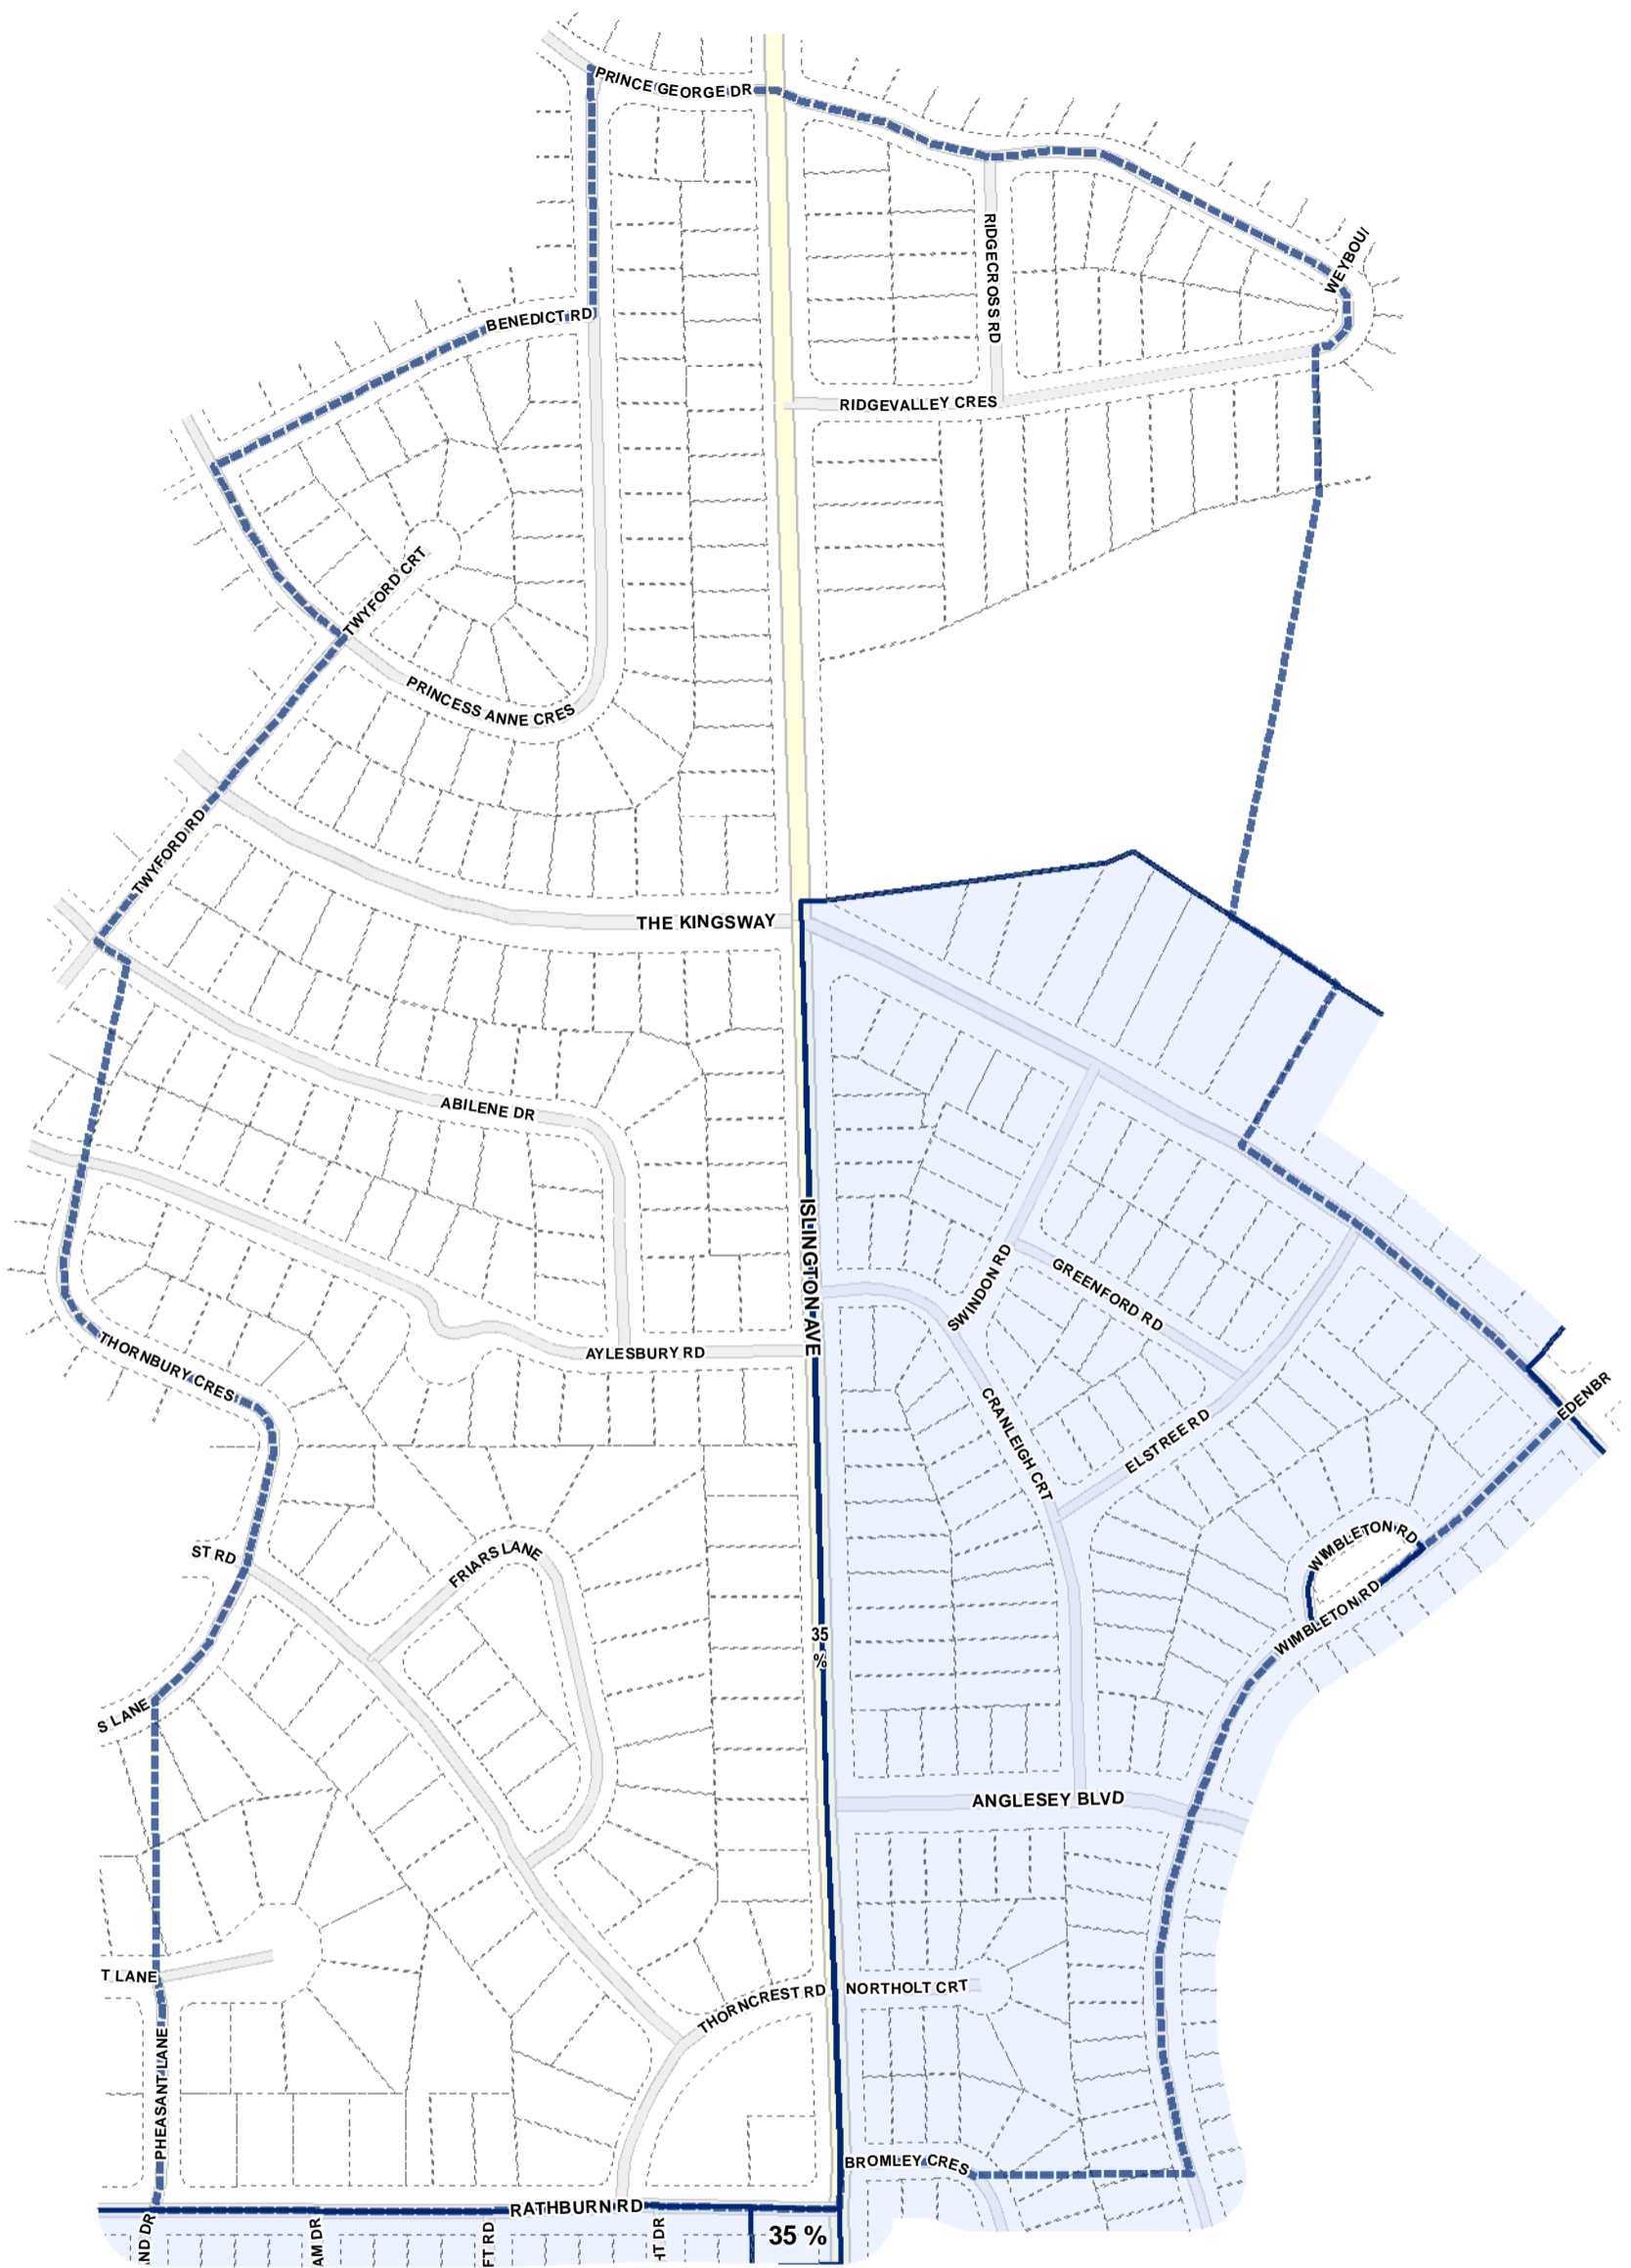

- Lot Coverage Overlay
- Map Sheet Boundary
- Properties
- Railway
- Hydro Line

Lot Coverage Overlay Map

April 21, 2010
Planning & Growth Management
Committee Meeting

-  Lot Coverage Overlay
-  Map Sheet Boundary
-  Properties
-  Railway
-  Hydro Line

-  Lot Coverage Overlay
-  Map Sheet Boundary
-  Properties
-  Railway
-  Hydro Line

- Lot Coverage Overlay
- Map Sheet Boundary
- Properties
- Railway
- Hydro Line

Lot Coverage Overlay Map

April 21, 2010
Planning & Growth Management
Committee Meeting

-  Lot Coverage Overlay
-  Map Sheet Boundary
-  Properties
-  Railway
-  Hydro Line

- Lot Coverage Overlay
- Map Sheet Boundary
- Properties
- Railway
- Hydro Line

1:4,000

Lot Coverage Overlay Map

April 21, 2010
Planning & Growth Management
Committee Meeting