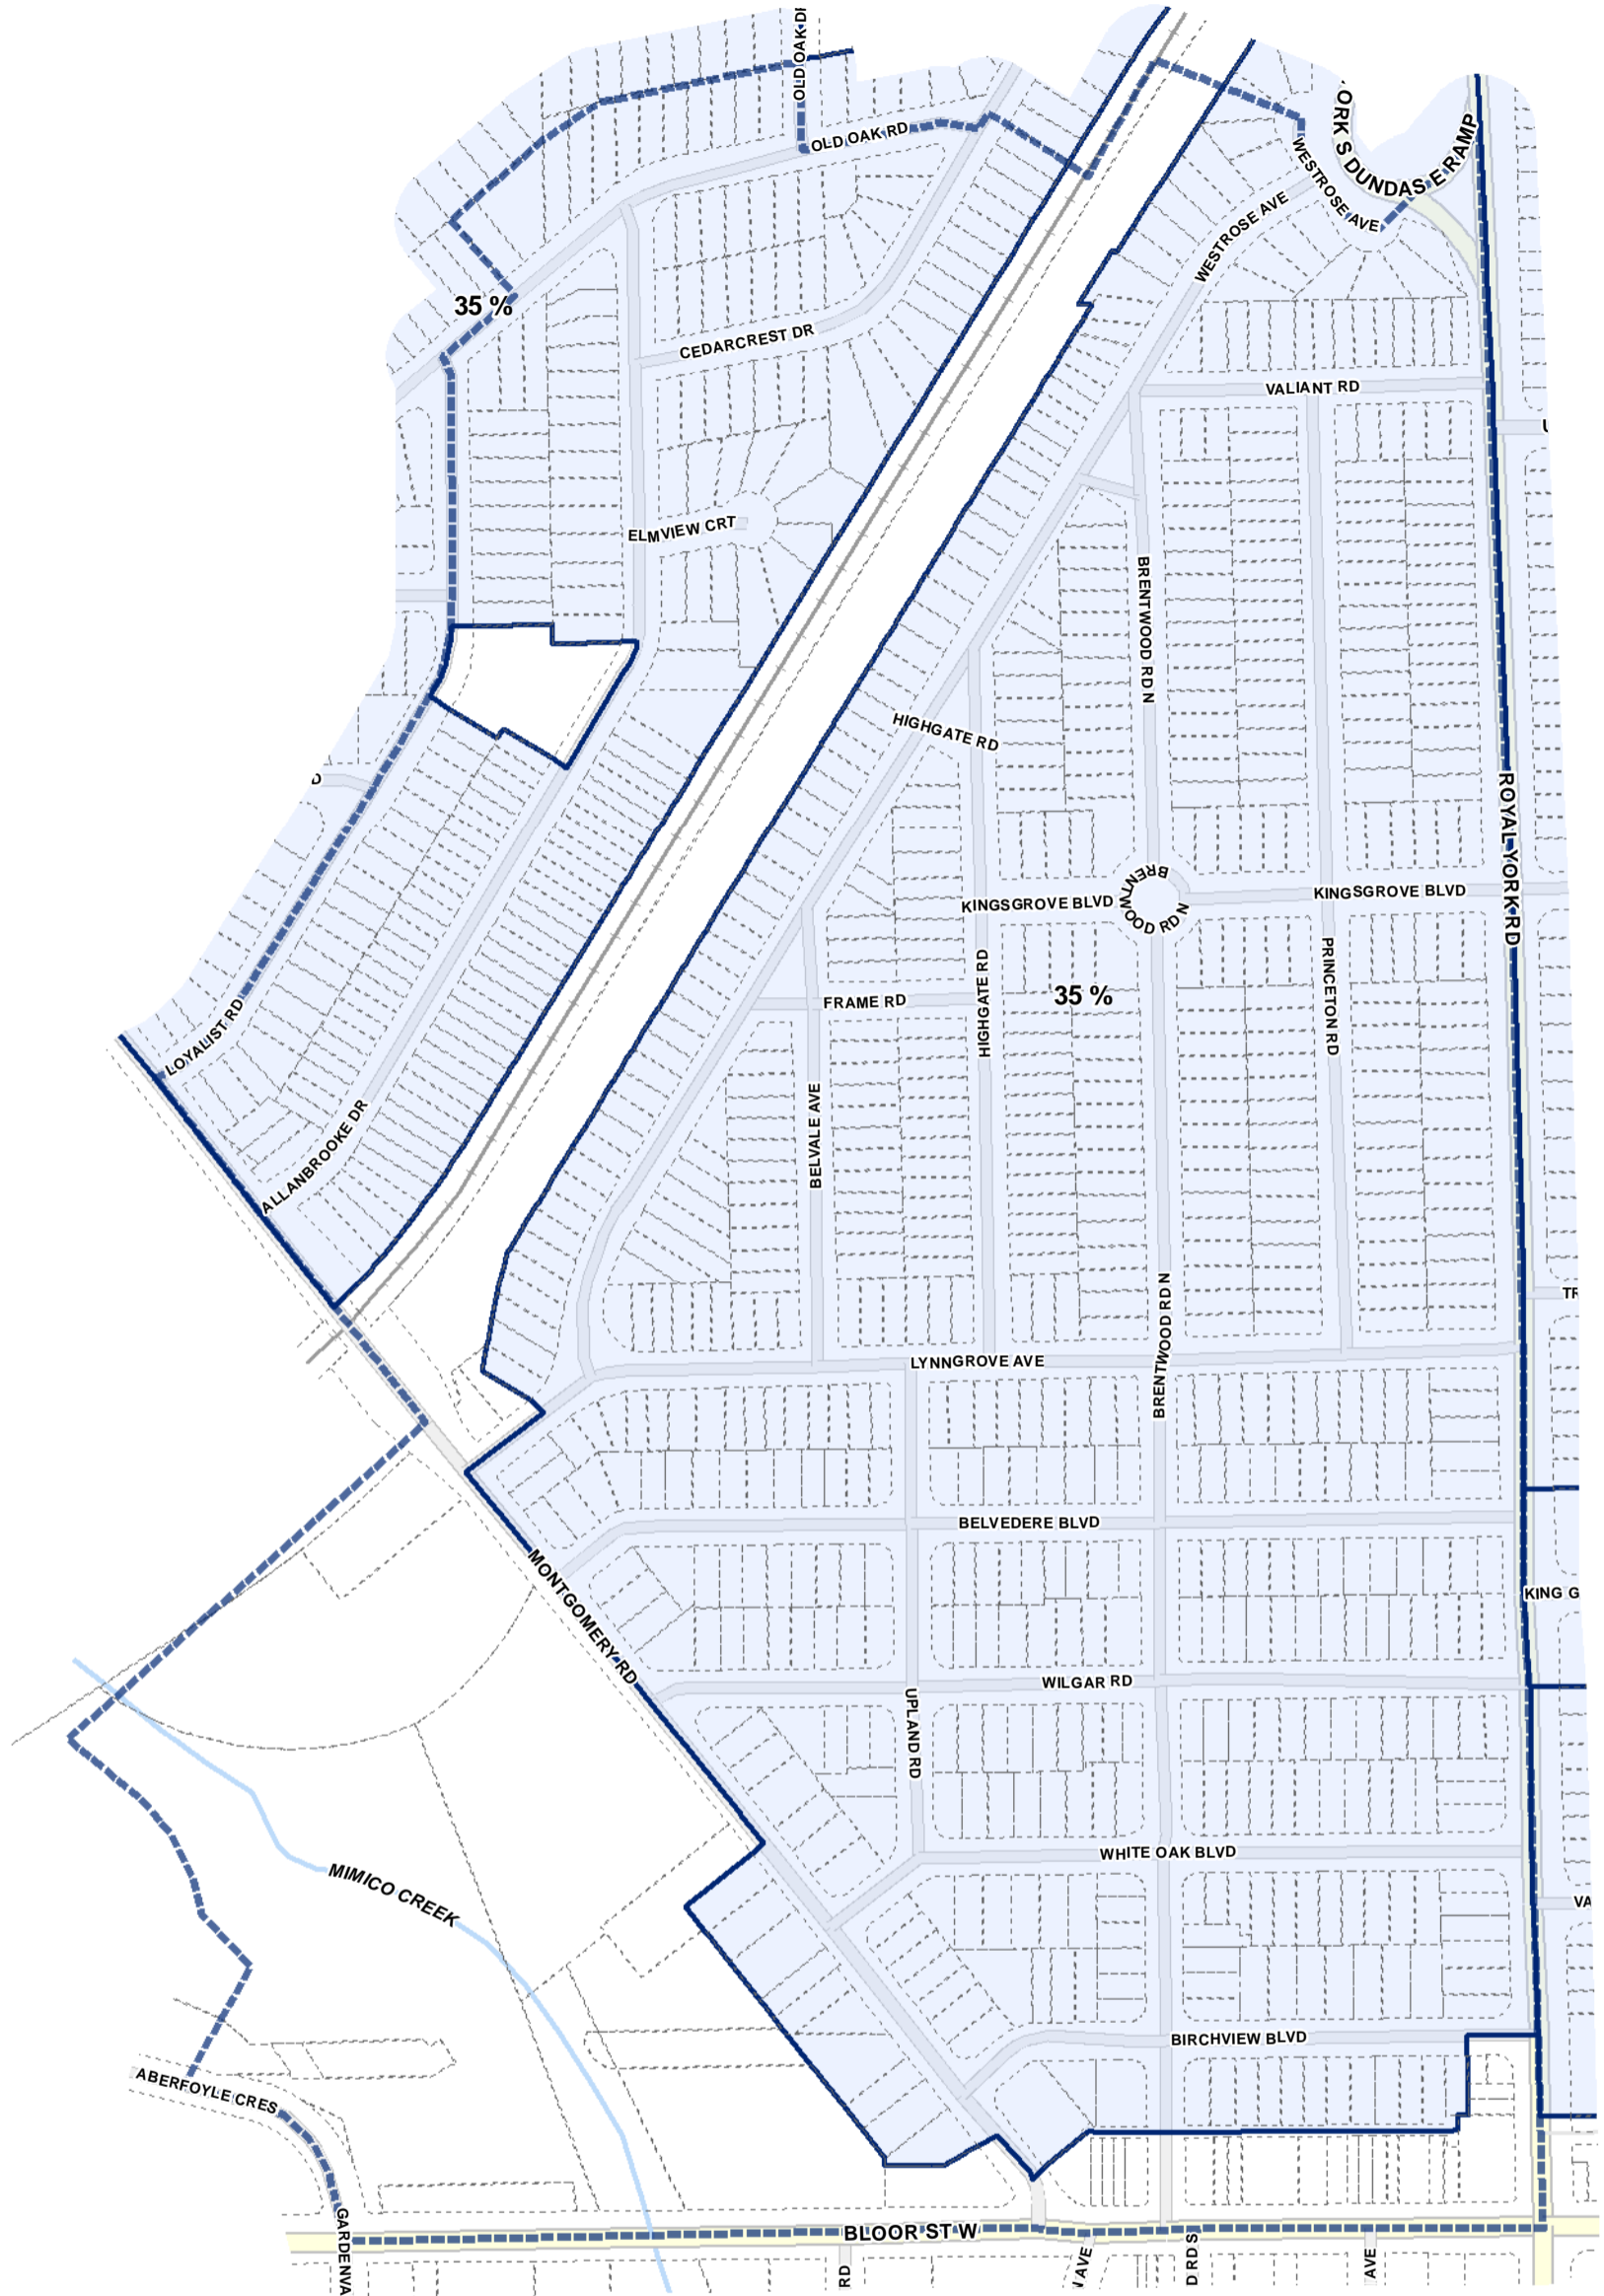

-  Lot Coverage Overlay
-  Map Sheet Boundary
-  Properties
-  Railway
-  Hydro Line

1:4,000

Lot Coverage Overlay Map

April 21, 2010
Planning & Growth Management
Committee Meeting

- Lot Coverage Overlay
- Map Sheet Boundary
- Properties
- Railway
- Hydro Line

Toronto City Planning
 Zoning Bylaw Map Book Series

Lot Coverage Overlay Map

April 21, 2010
 Planning & Growth Management
 Committee Meeting

- Lot Coverage Overlay
- Map Sheet Boundary
- Properties
- Railway
- Hydro Line

Lot Coverage Overlay Map

April 21, 2010
Planning & Growth Management
Committee Meeting

-  Lot Coverage Overlay
-  Map Sheet Boundary
-  Properties
-  Railway
-  Hydro Line

Lot Coverage Overlay Map

April 21, 2010
Planning & Growth Management
Committee Meeting

- Lot Coverage Overlay
- Map Sheet Boundary
- Properties
- Railway
- Hydro Line

Lot Coverage Overlay Map

April 21, 2010
Planning & Growth Management
Committee Meeting

-  Lot Coverage Overlay
-  Map Sheet Boundary
-  Properties
-  Railway
-  Hydro Line