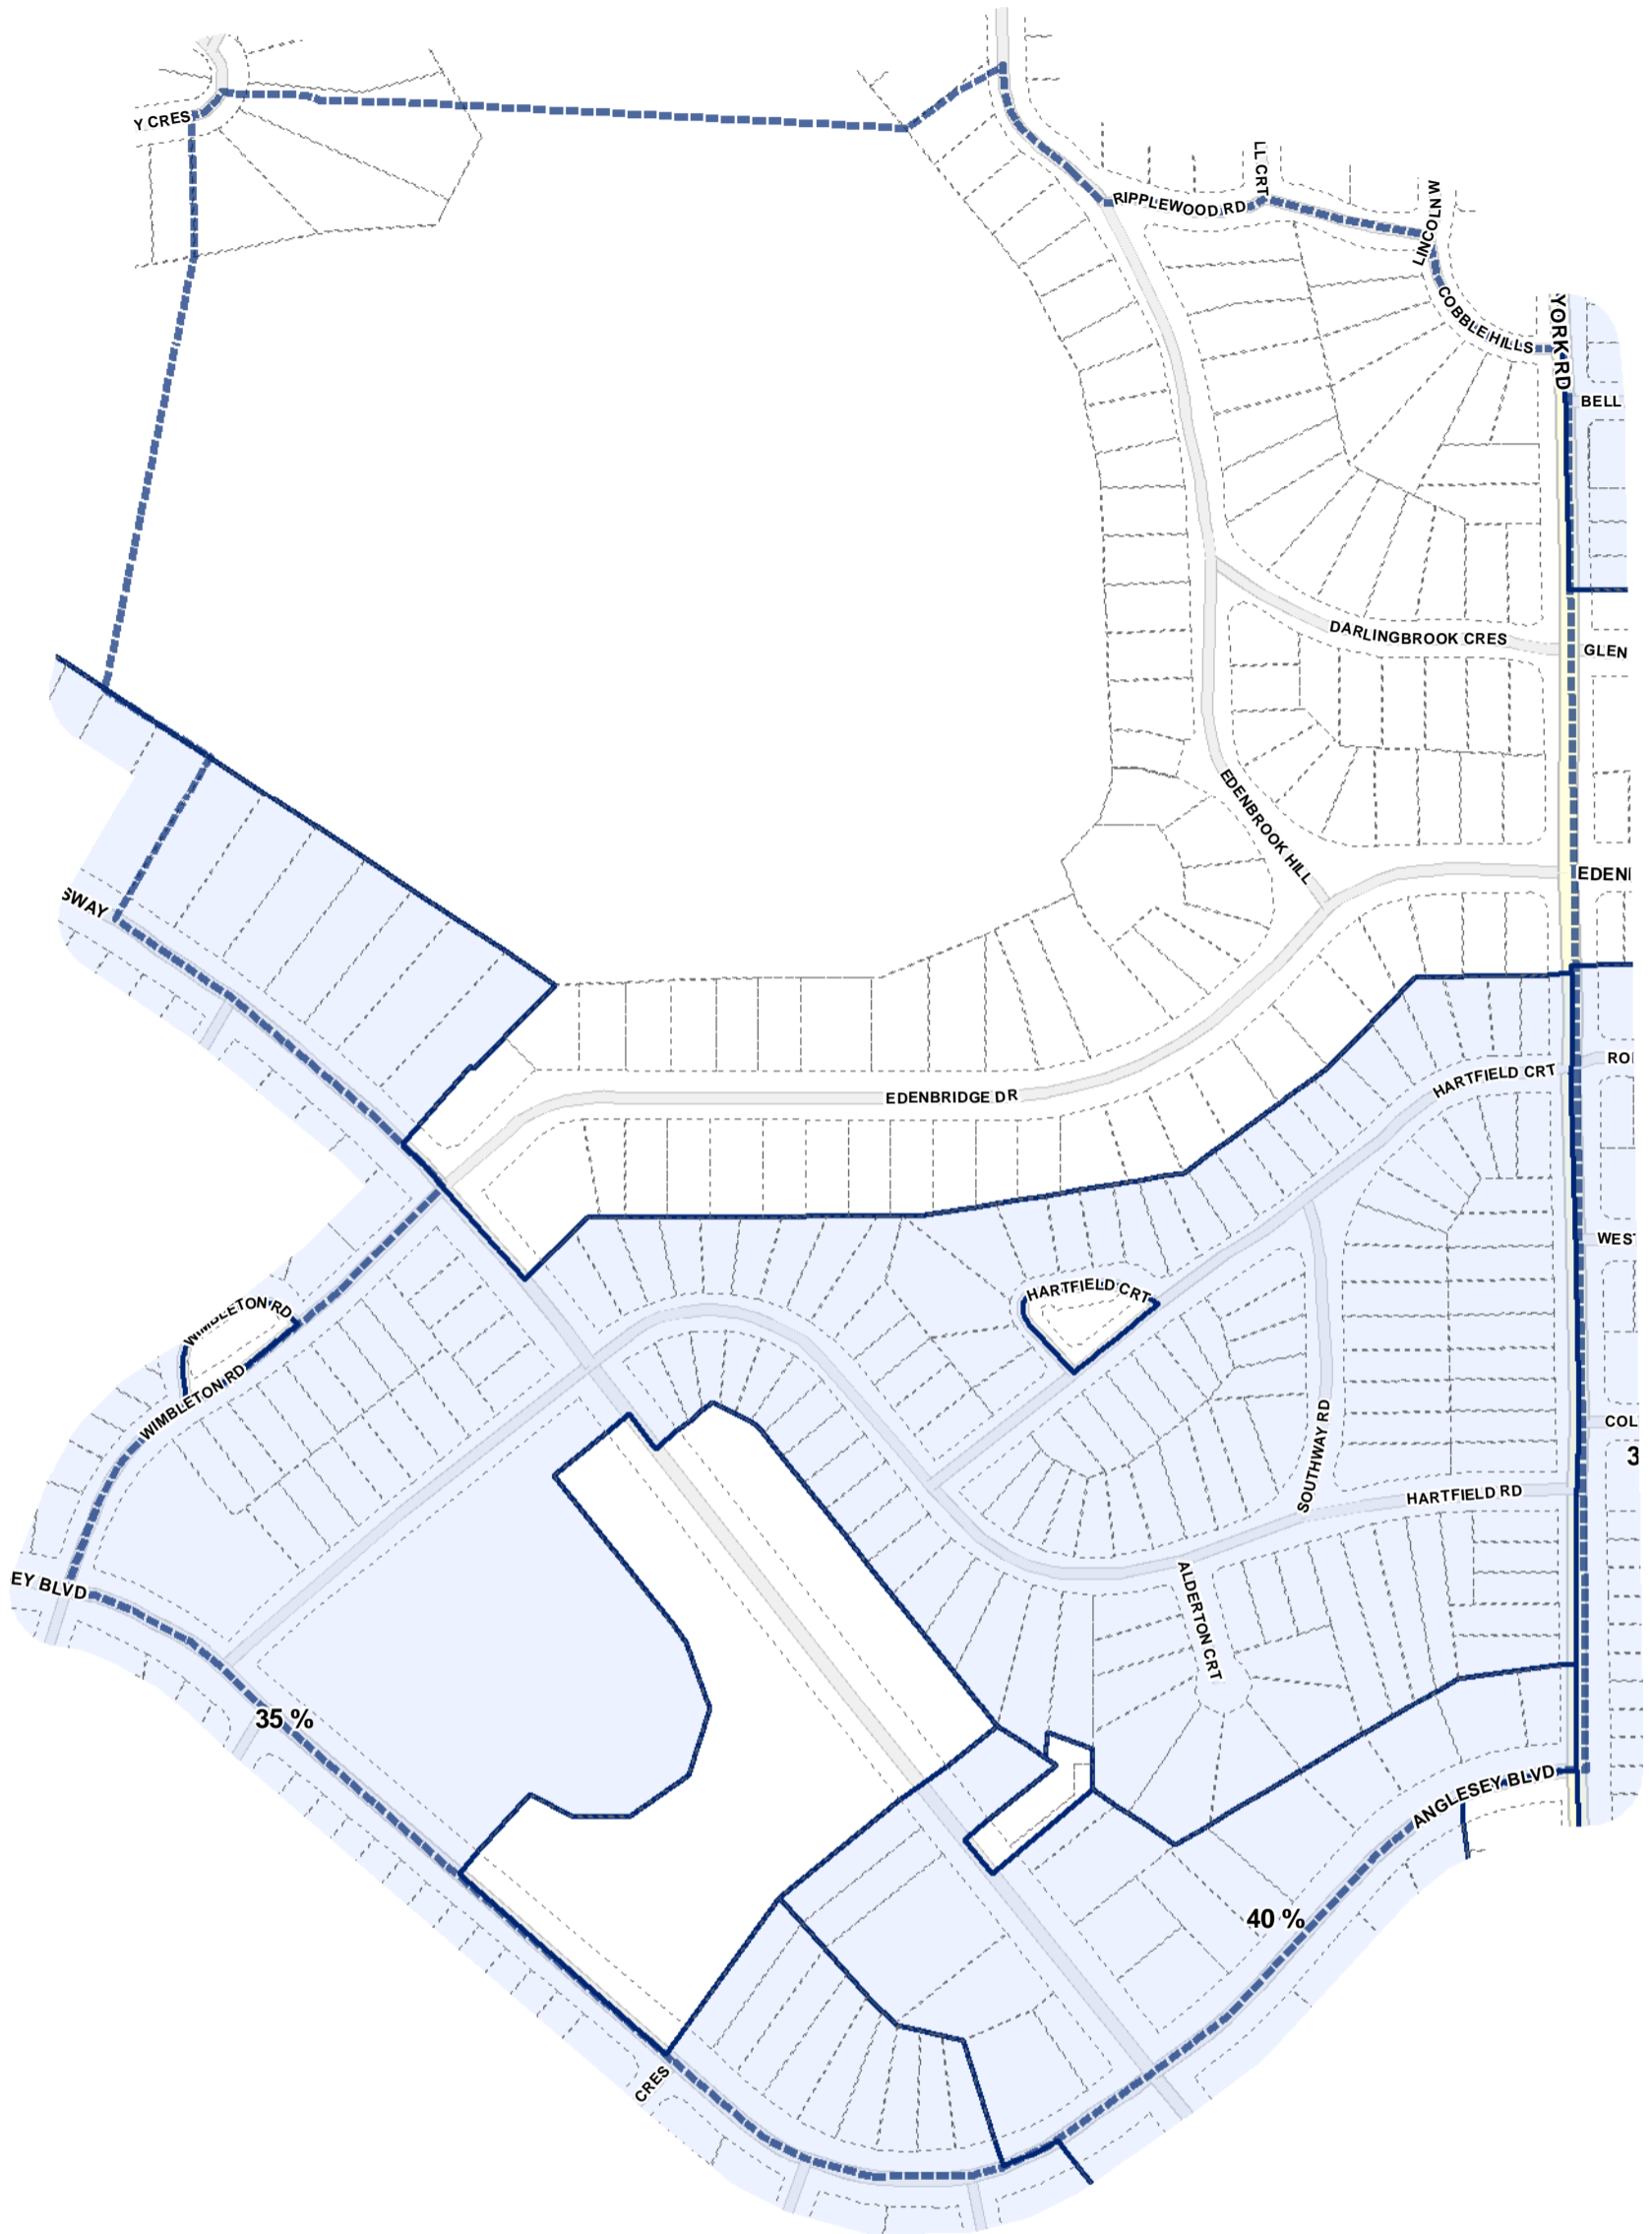

- Lot Coverage Overlay
- Map Sheet Boundary
- Properties
- Railway
- Hydro Line