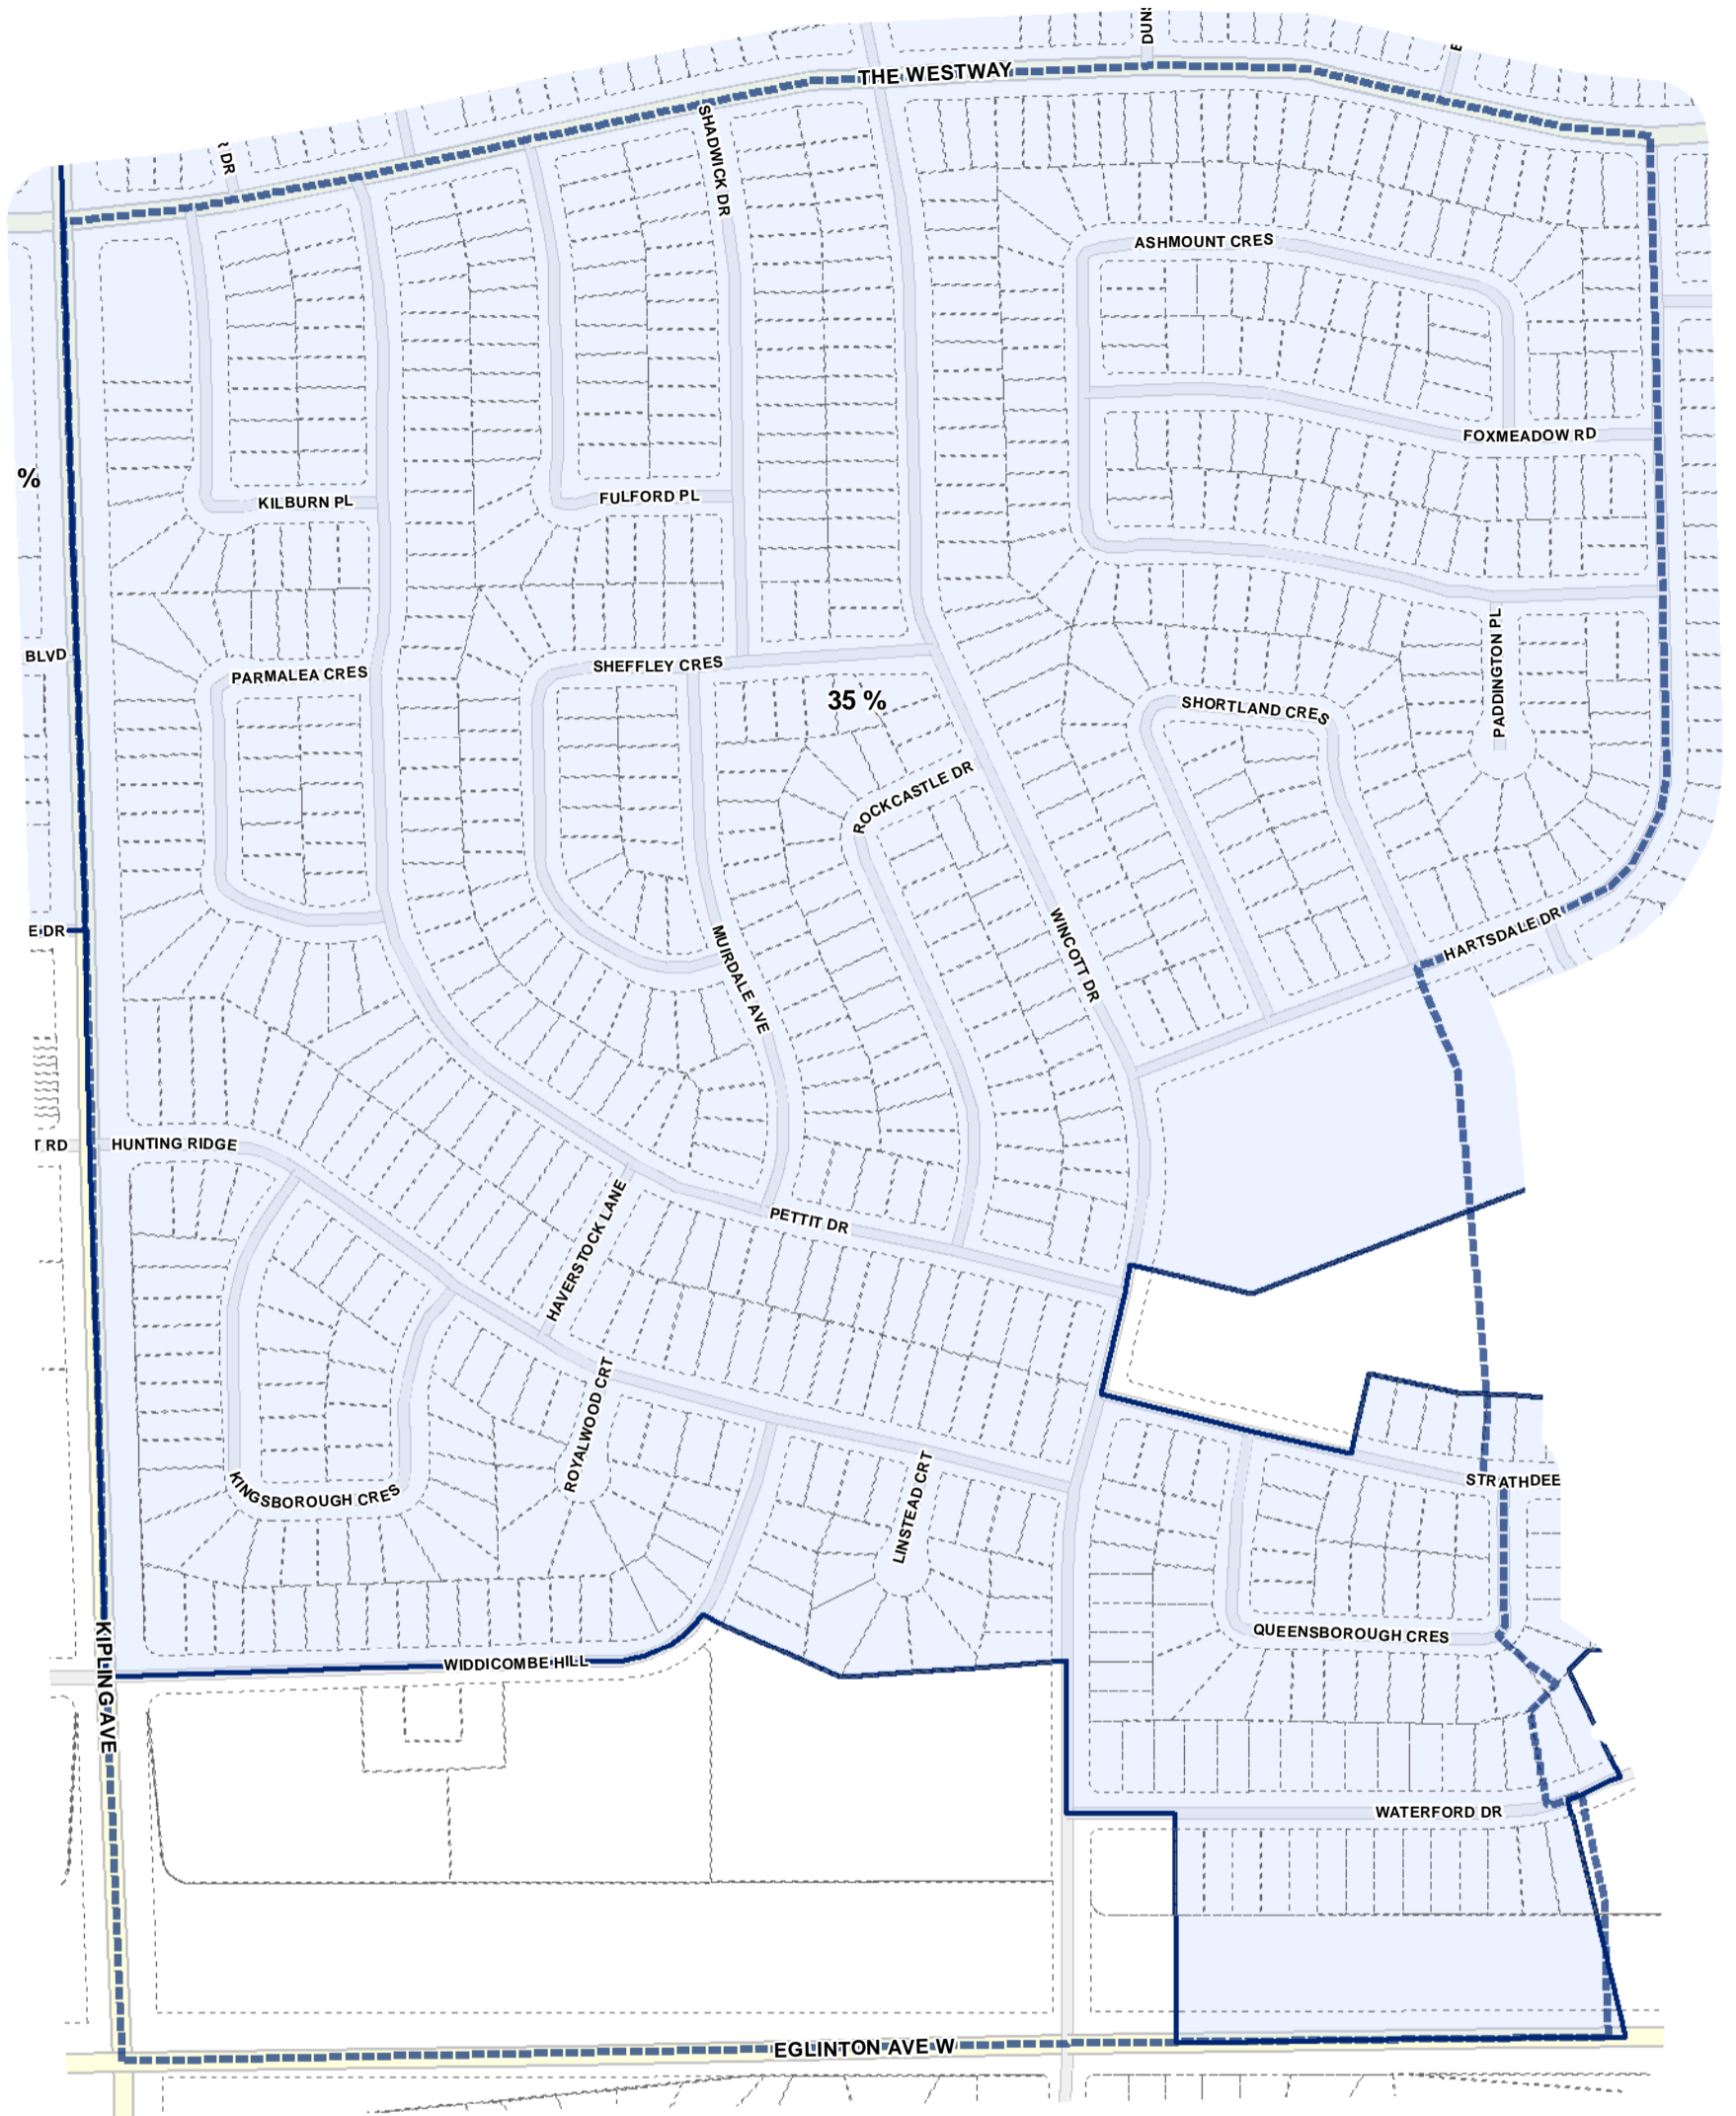

- Lot Coverage Overlay
- Map Sheet Boundary
- Properties
- Railway
- Hydro Line