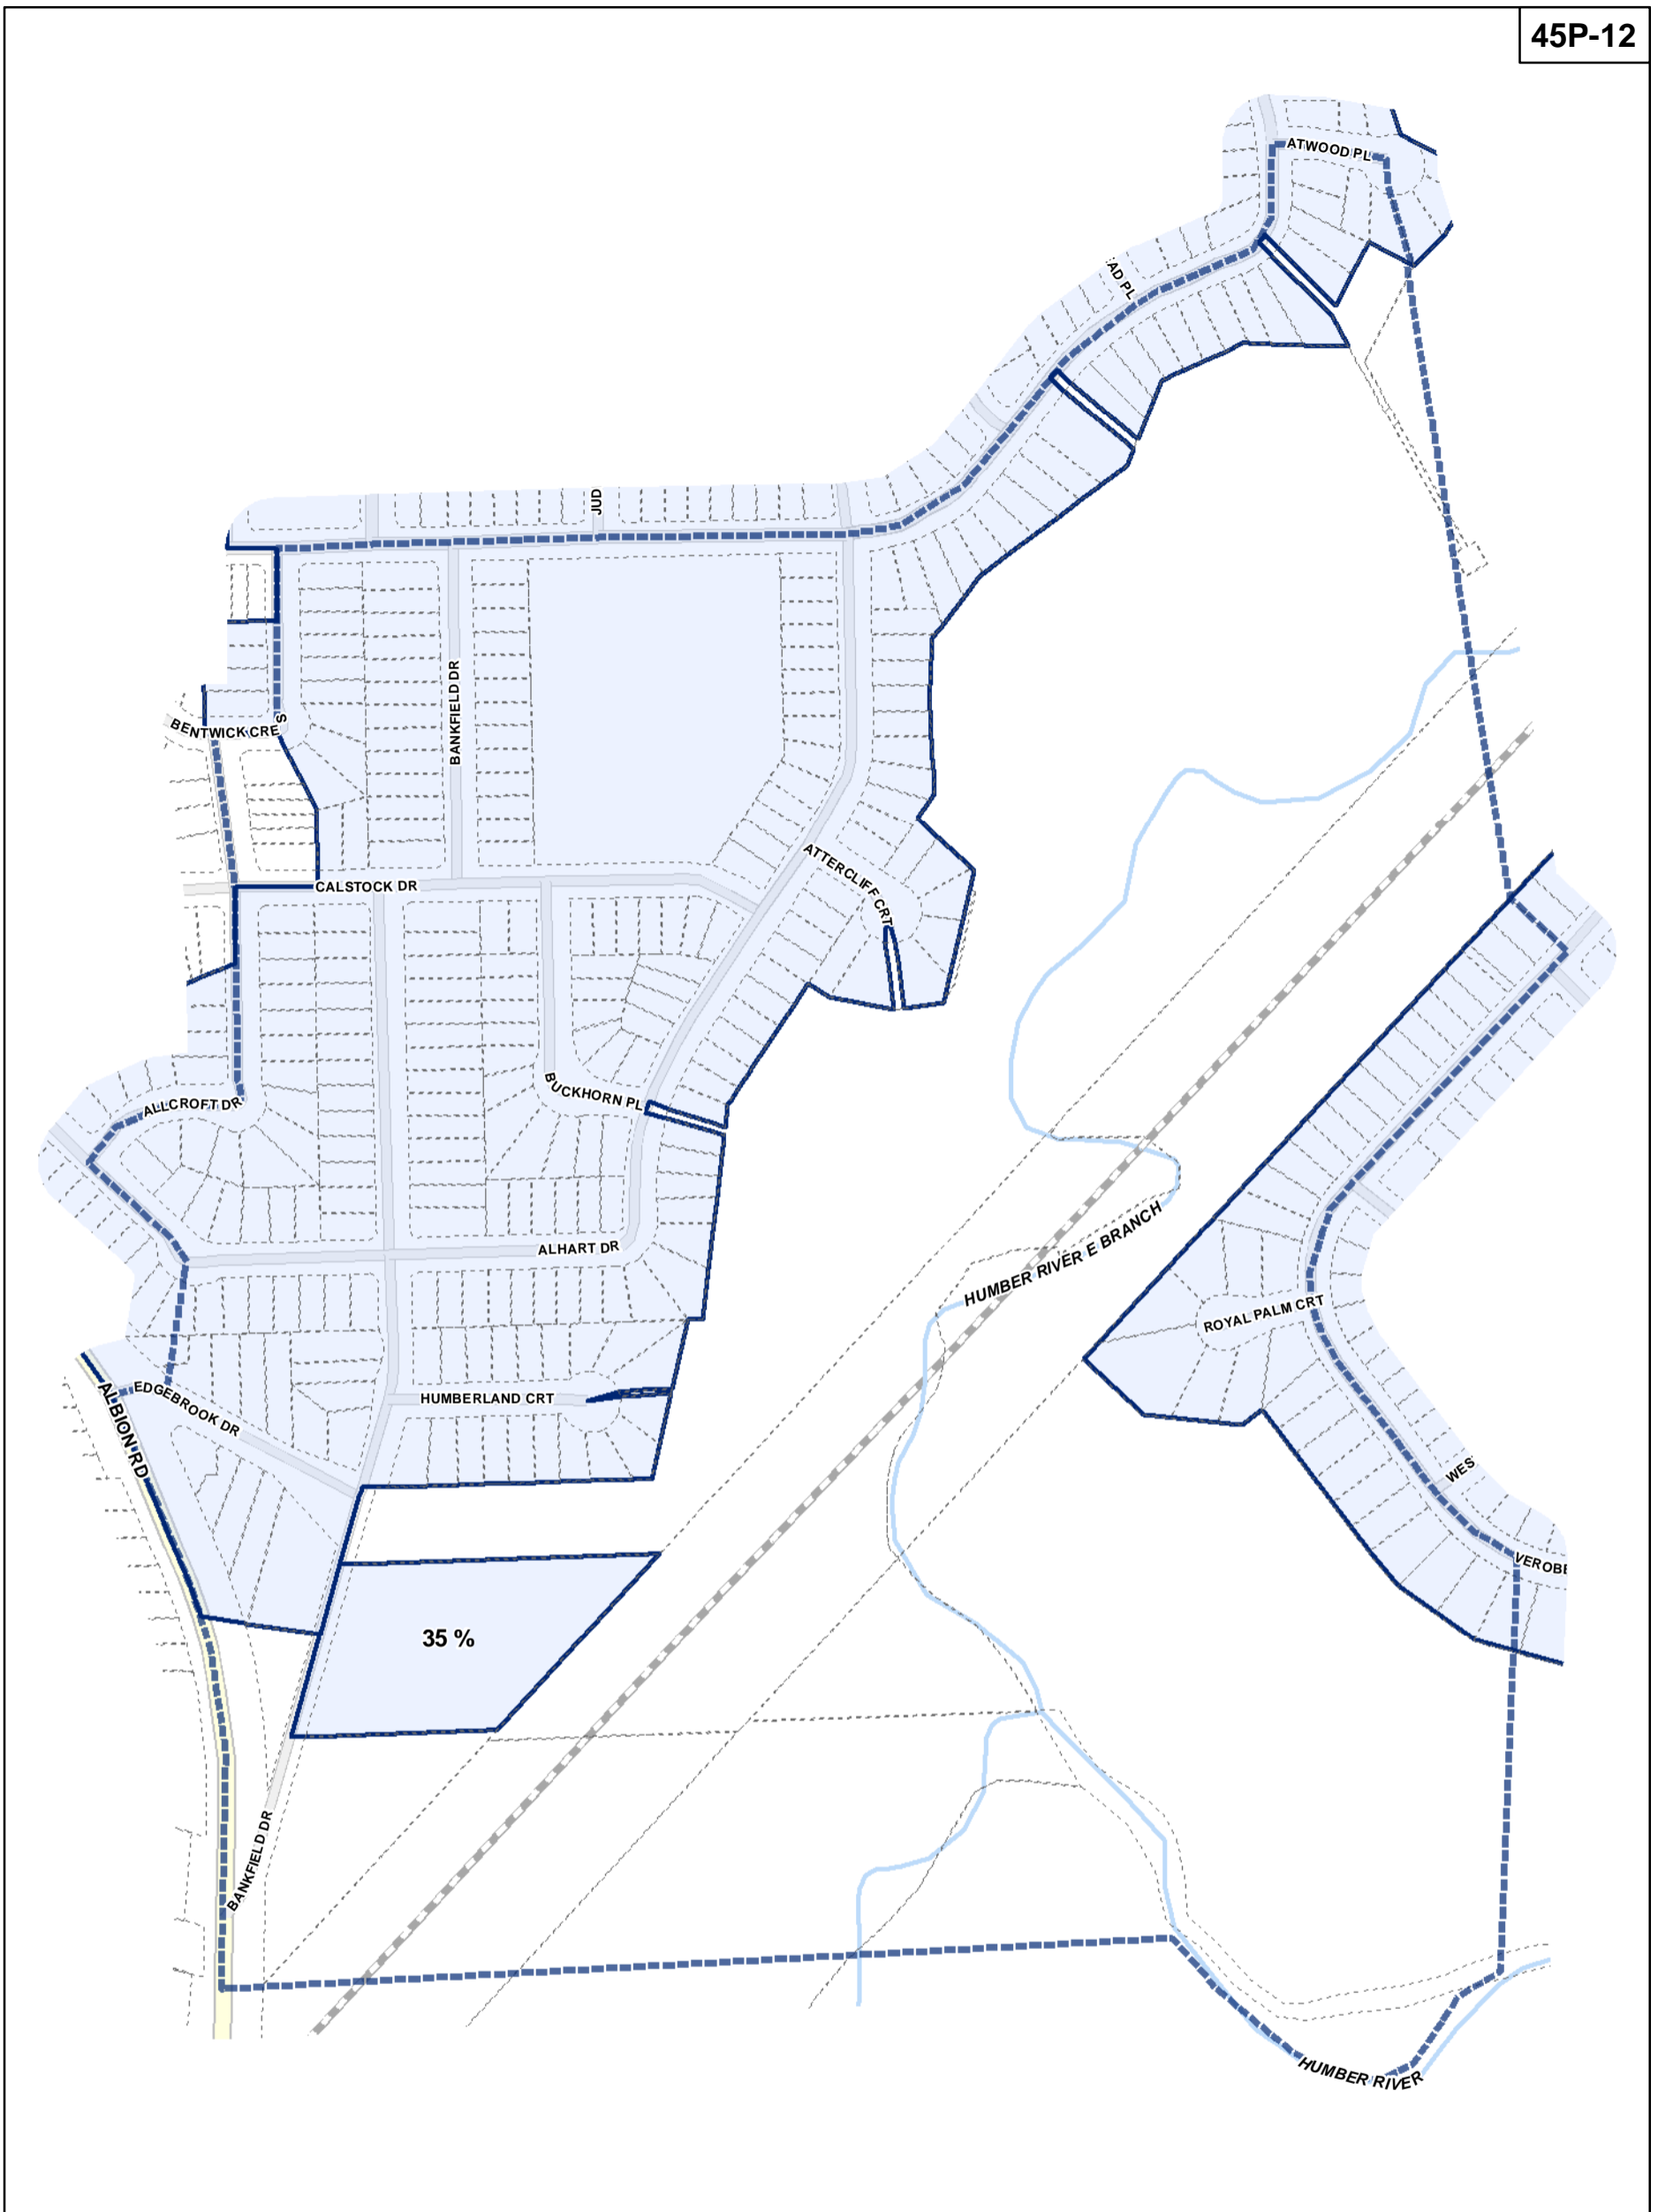

-  Lot Coverage Overlay
-  Map Sheet Boundary
-  Properties
-  Railway
-  Hydro Line

1:4,000

Lot Coverage Overlay Map

April 21, 2010
Planning & Growth Management
Committee Meeting

- Lot Coverage Overlay
- Map Sheet Boundary
- Properties
- Railway
- Hydro Line

Toronto City Planning
 Zoning Bylaw Map Book Series

Lot Coverage Overlay Map

April 21, 2010
 Planning & Growth Management
 Committee Meeting

- Lot Coverage Overlay
- Map Sheet Boundary
- Properties
- Railway
- Hydro Line

-  Lot Coverage Overlay
-  Map Sheet Boundary
-  Properties
-  Railway
-  Hydro Line

-  Lot Coverage Overlay
-  Map Sheet Boundary
-  Properties
-  Railway
-  Hydro Line

-  Lot Coverage Overlay
-  Map Sheet Boundary
-  Properties
-  Railway
-  Hydro Line

- Lot Coverage Overlay
- Map Sheet Boundary
- Properties
- Railway
- Hydro Line

-  Lot Coverage Overlay
-  Map Sheet Boundary
-  Properties
-  Railway
-  Hydro Line

Lot Coverage Overlay Map

April 21, 2010
Planning & Growth Management
Committee Meeting