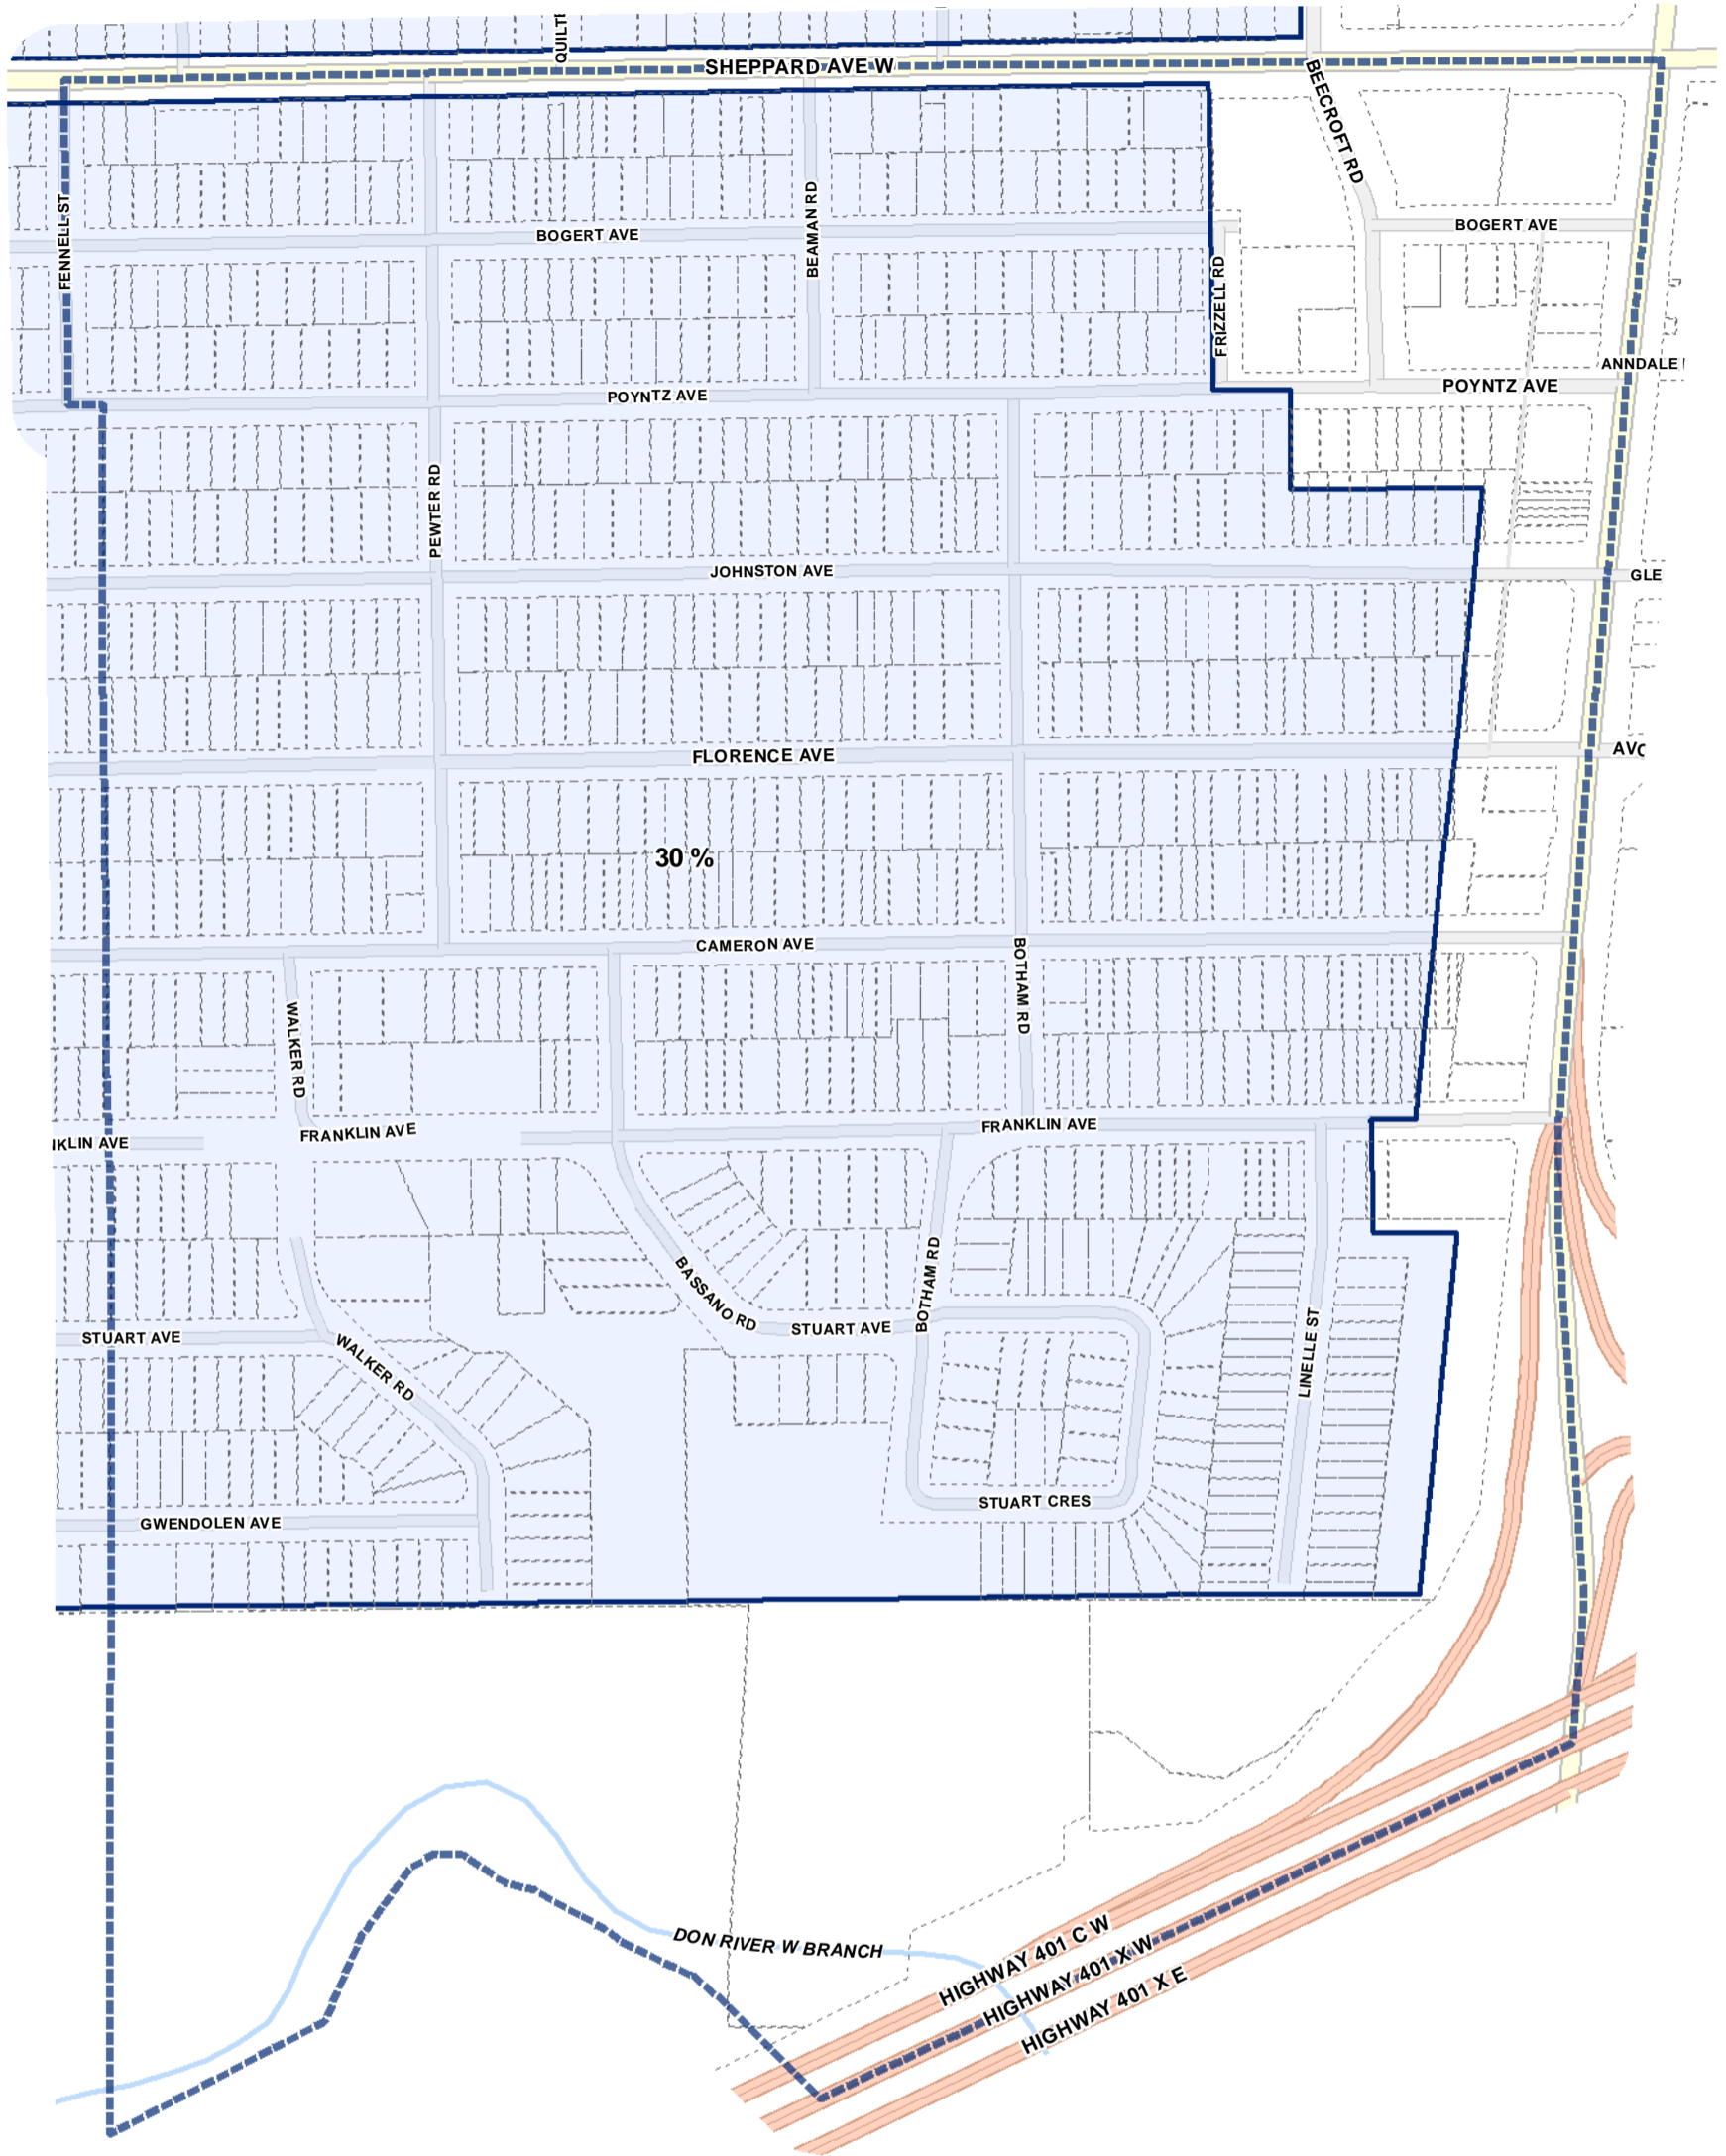

1:4,000

Toronto City Planning
 Zoning Bylaw Map Book Series

Lot Coverage Overlay Map

April 21, 2010
 Planning & Growth Management
 Committee Meeting

- Lot Coverage Overlay
- Map Sheet Boundary
- Properties
- Railway
- Hydro Line

-  Lot Coverage Overlay
-  Map Sheet Boundary
-  Properties
-  Railway
-  Hydro Line

Lot Coverage Overlay Map

April 21, 2010
Planning & Growth Management
Committee Meeting

-  Lot Coverage Overlay
-  Map Sheet Boundary
-  Properties
-  Railway
-  Hydro Line