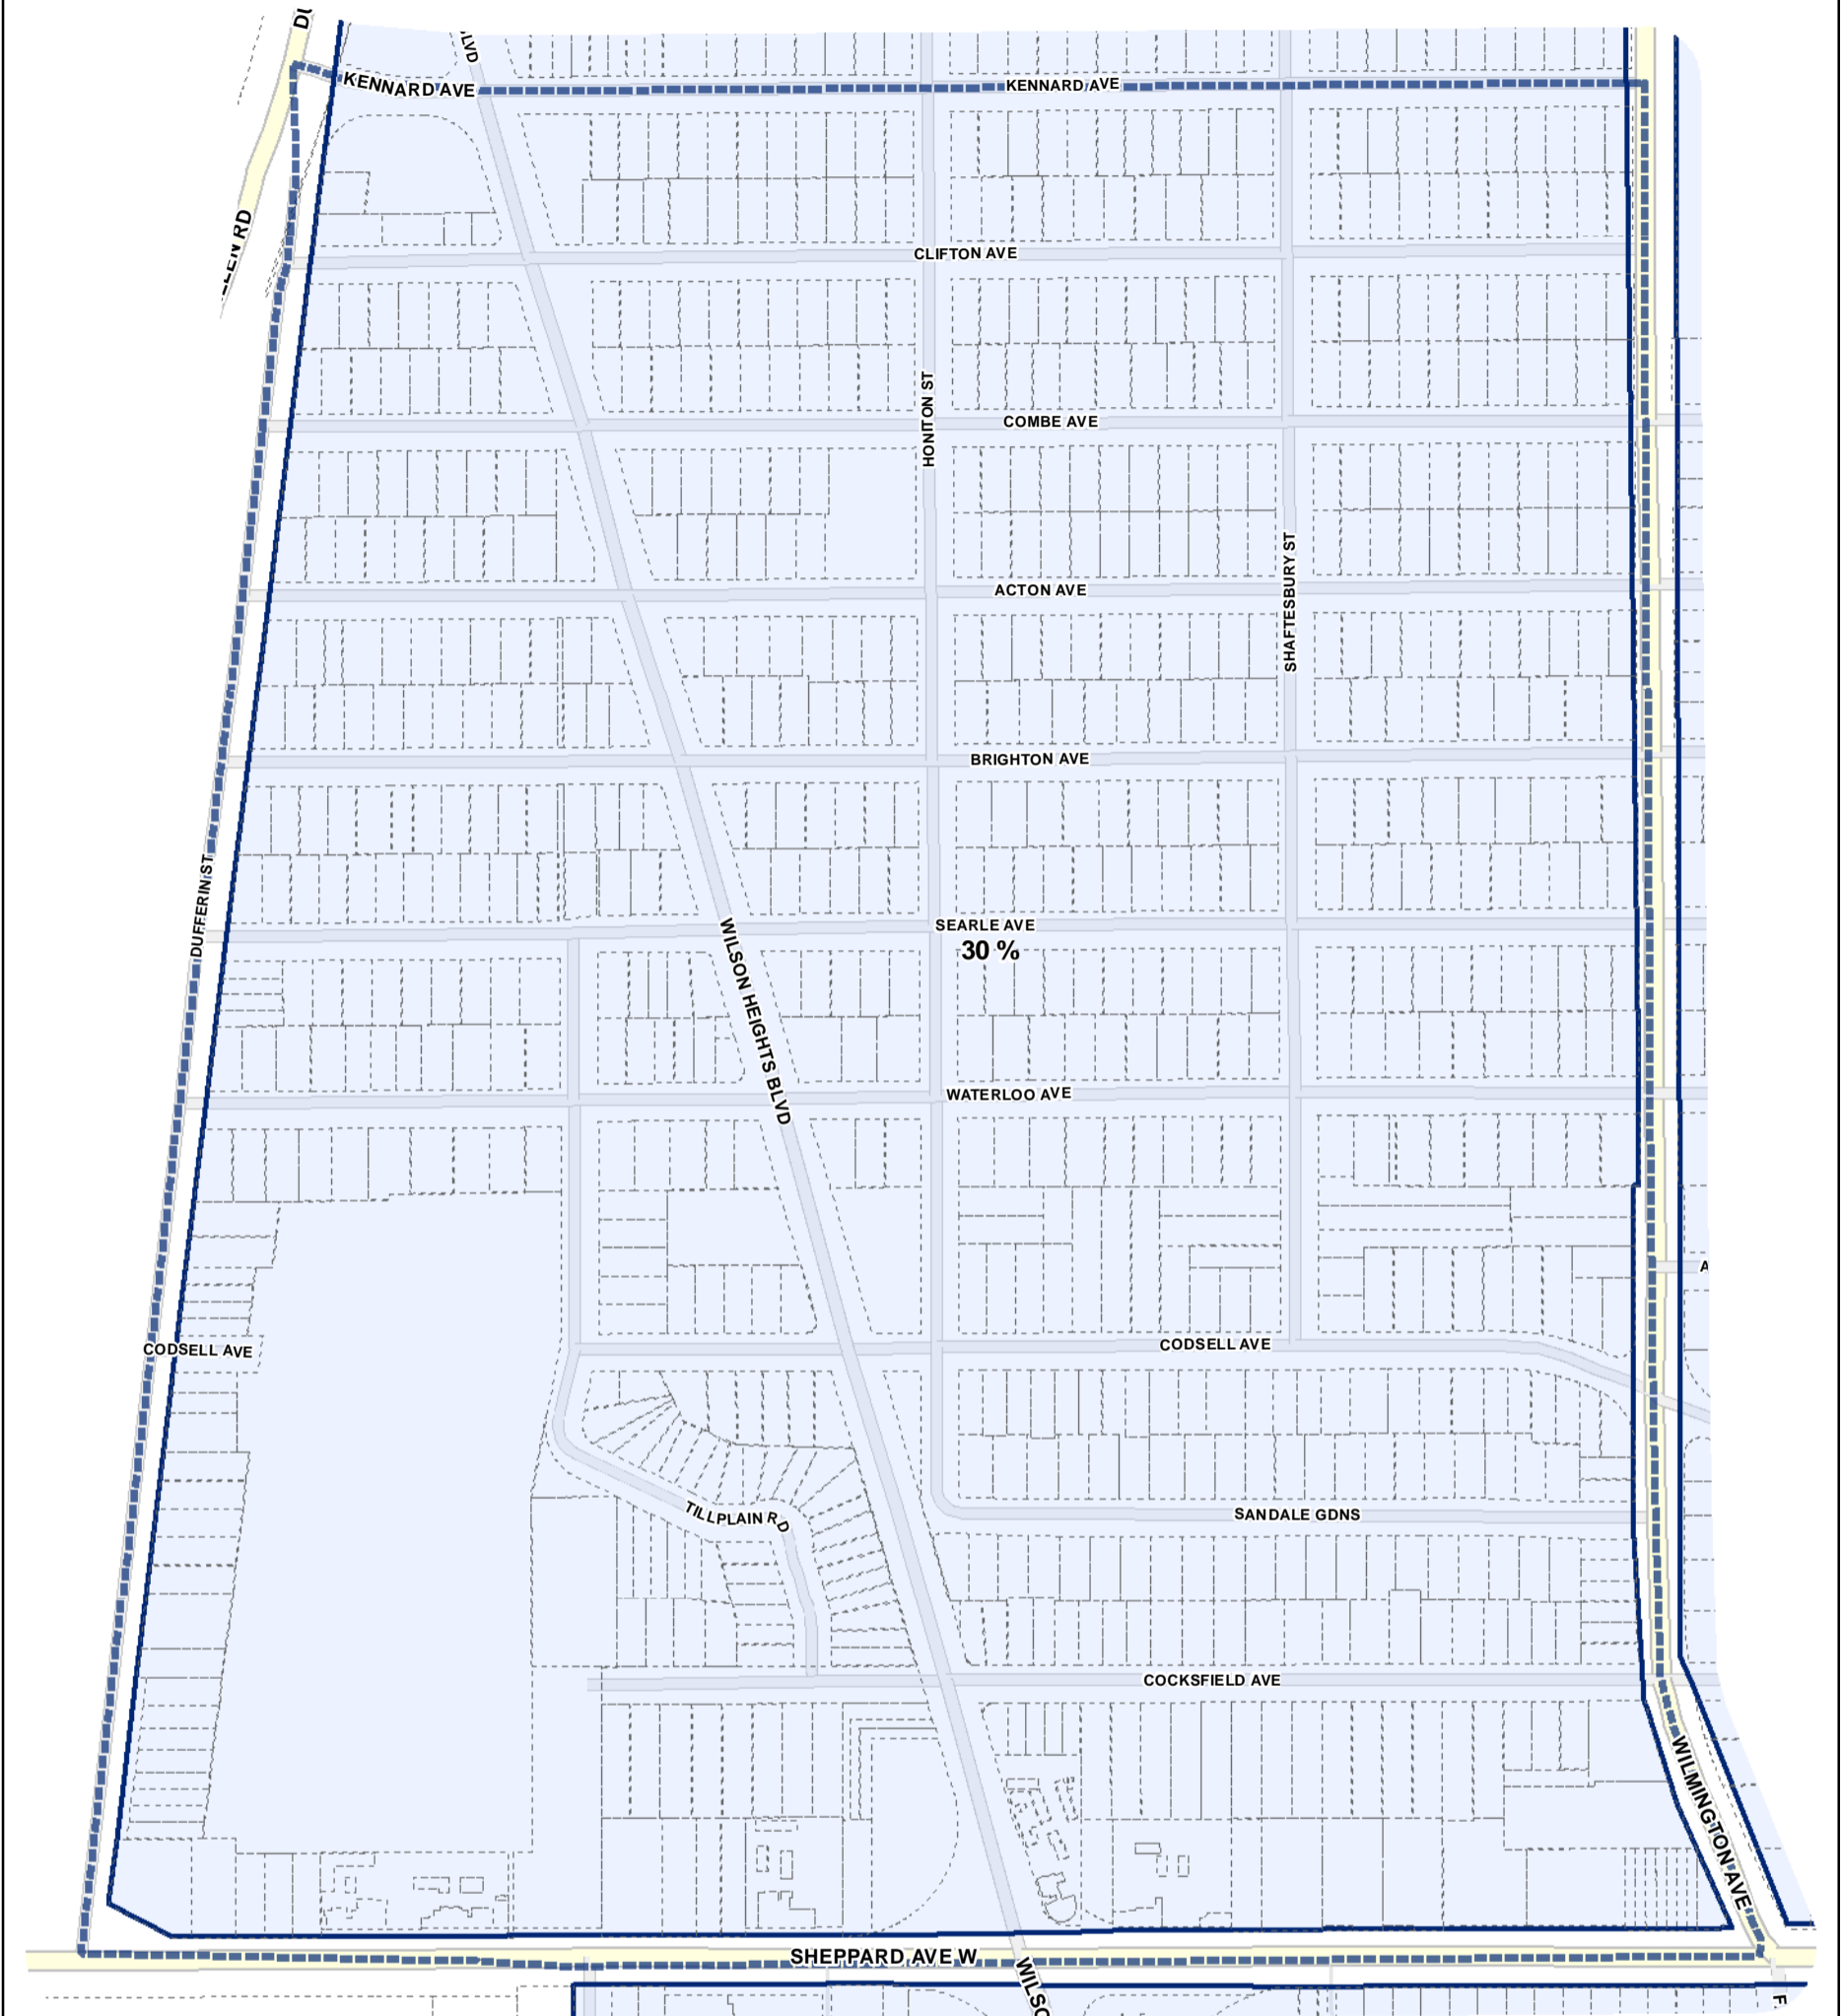

Lot Coverage Overlay Map

April 21, 2010
Planning & Growth Management
Committee Meeting

- Lot Coverage Overlay
- Map Sheet Boundary
- Properties
- Railway
- Hydro Line

Toronto City Planning
 Zoning Bylaw Map Book Series

Lot Coverage Overlay Map

April 21, 2010
 Planning & Growth Management
 Committee Meeting

Toronto City Planning
 Zoning Bylaw Map Book Series

Lot Coverage Overlay Map

April 21, 2010
 Planning & Growth Management
 Committee Meeting

- Lot Coverage Overlay
- Map Sheet Boundary
- Properties
- Railway
- Hydro Line

- Lot Coverage Overlay
- Map Sheet Boundary
- Properties
- Railway
- Hydro Line

-  Lot Coverage Overlay
-  Map Sheet Boundary
-  Properties
-  Railway
-  Hydro Line

-  Lot Coverage Overlay
-  Map Sheet Boundary
-  Properties
-  Railway
-  Hydro Line

Toronto City Planning
 Zoning Bylaw Map Book Series

Lot Coverage Overlay Map

April 21, 2010
 Planning & Growth Management
 Committee Meeting