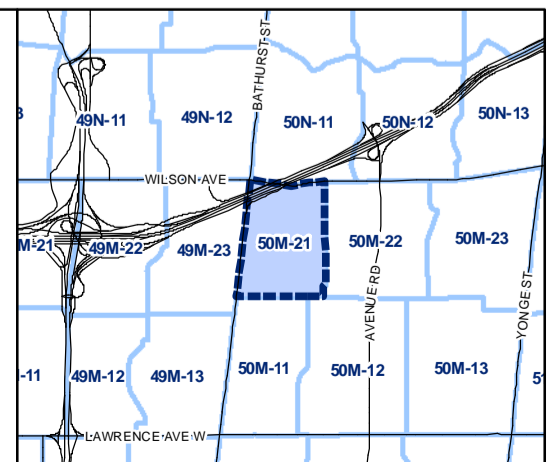

-  Lot Coverage Overlay
-  Map Sheet Boundary
-  Properties
-  Railway
-  Hydro Line

Lot Coverage Overlay Map

April 21, 2010
Planning & Growth Management
Committee Meeting

- Lot Coverage Overlay
- Map Sheet Boundary
- Properties
- Railway
- Hydro Line

1:4,000

Toronto City Planning
 Zoning Bylaw Map Book Series

Lot Coverage Overlay Map

April 21, 2010
 Planning & Growth Management
 Committee Meeting

- Lot Coverage Overlay
- Map Sheet Boundary
- Properties
- Railway
- Hydro Line