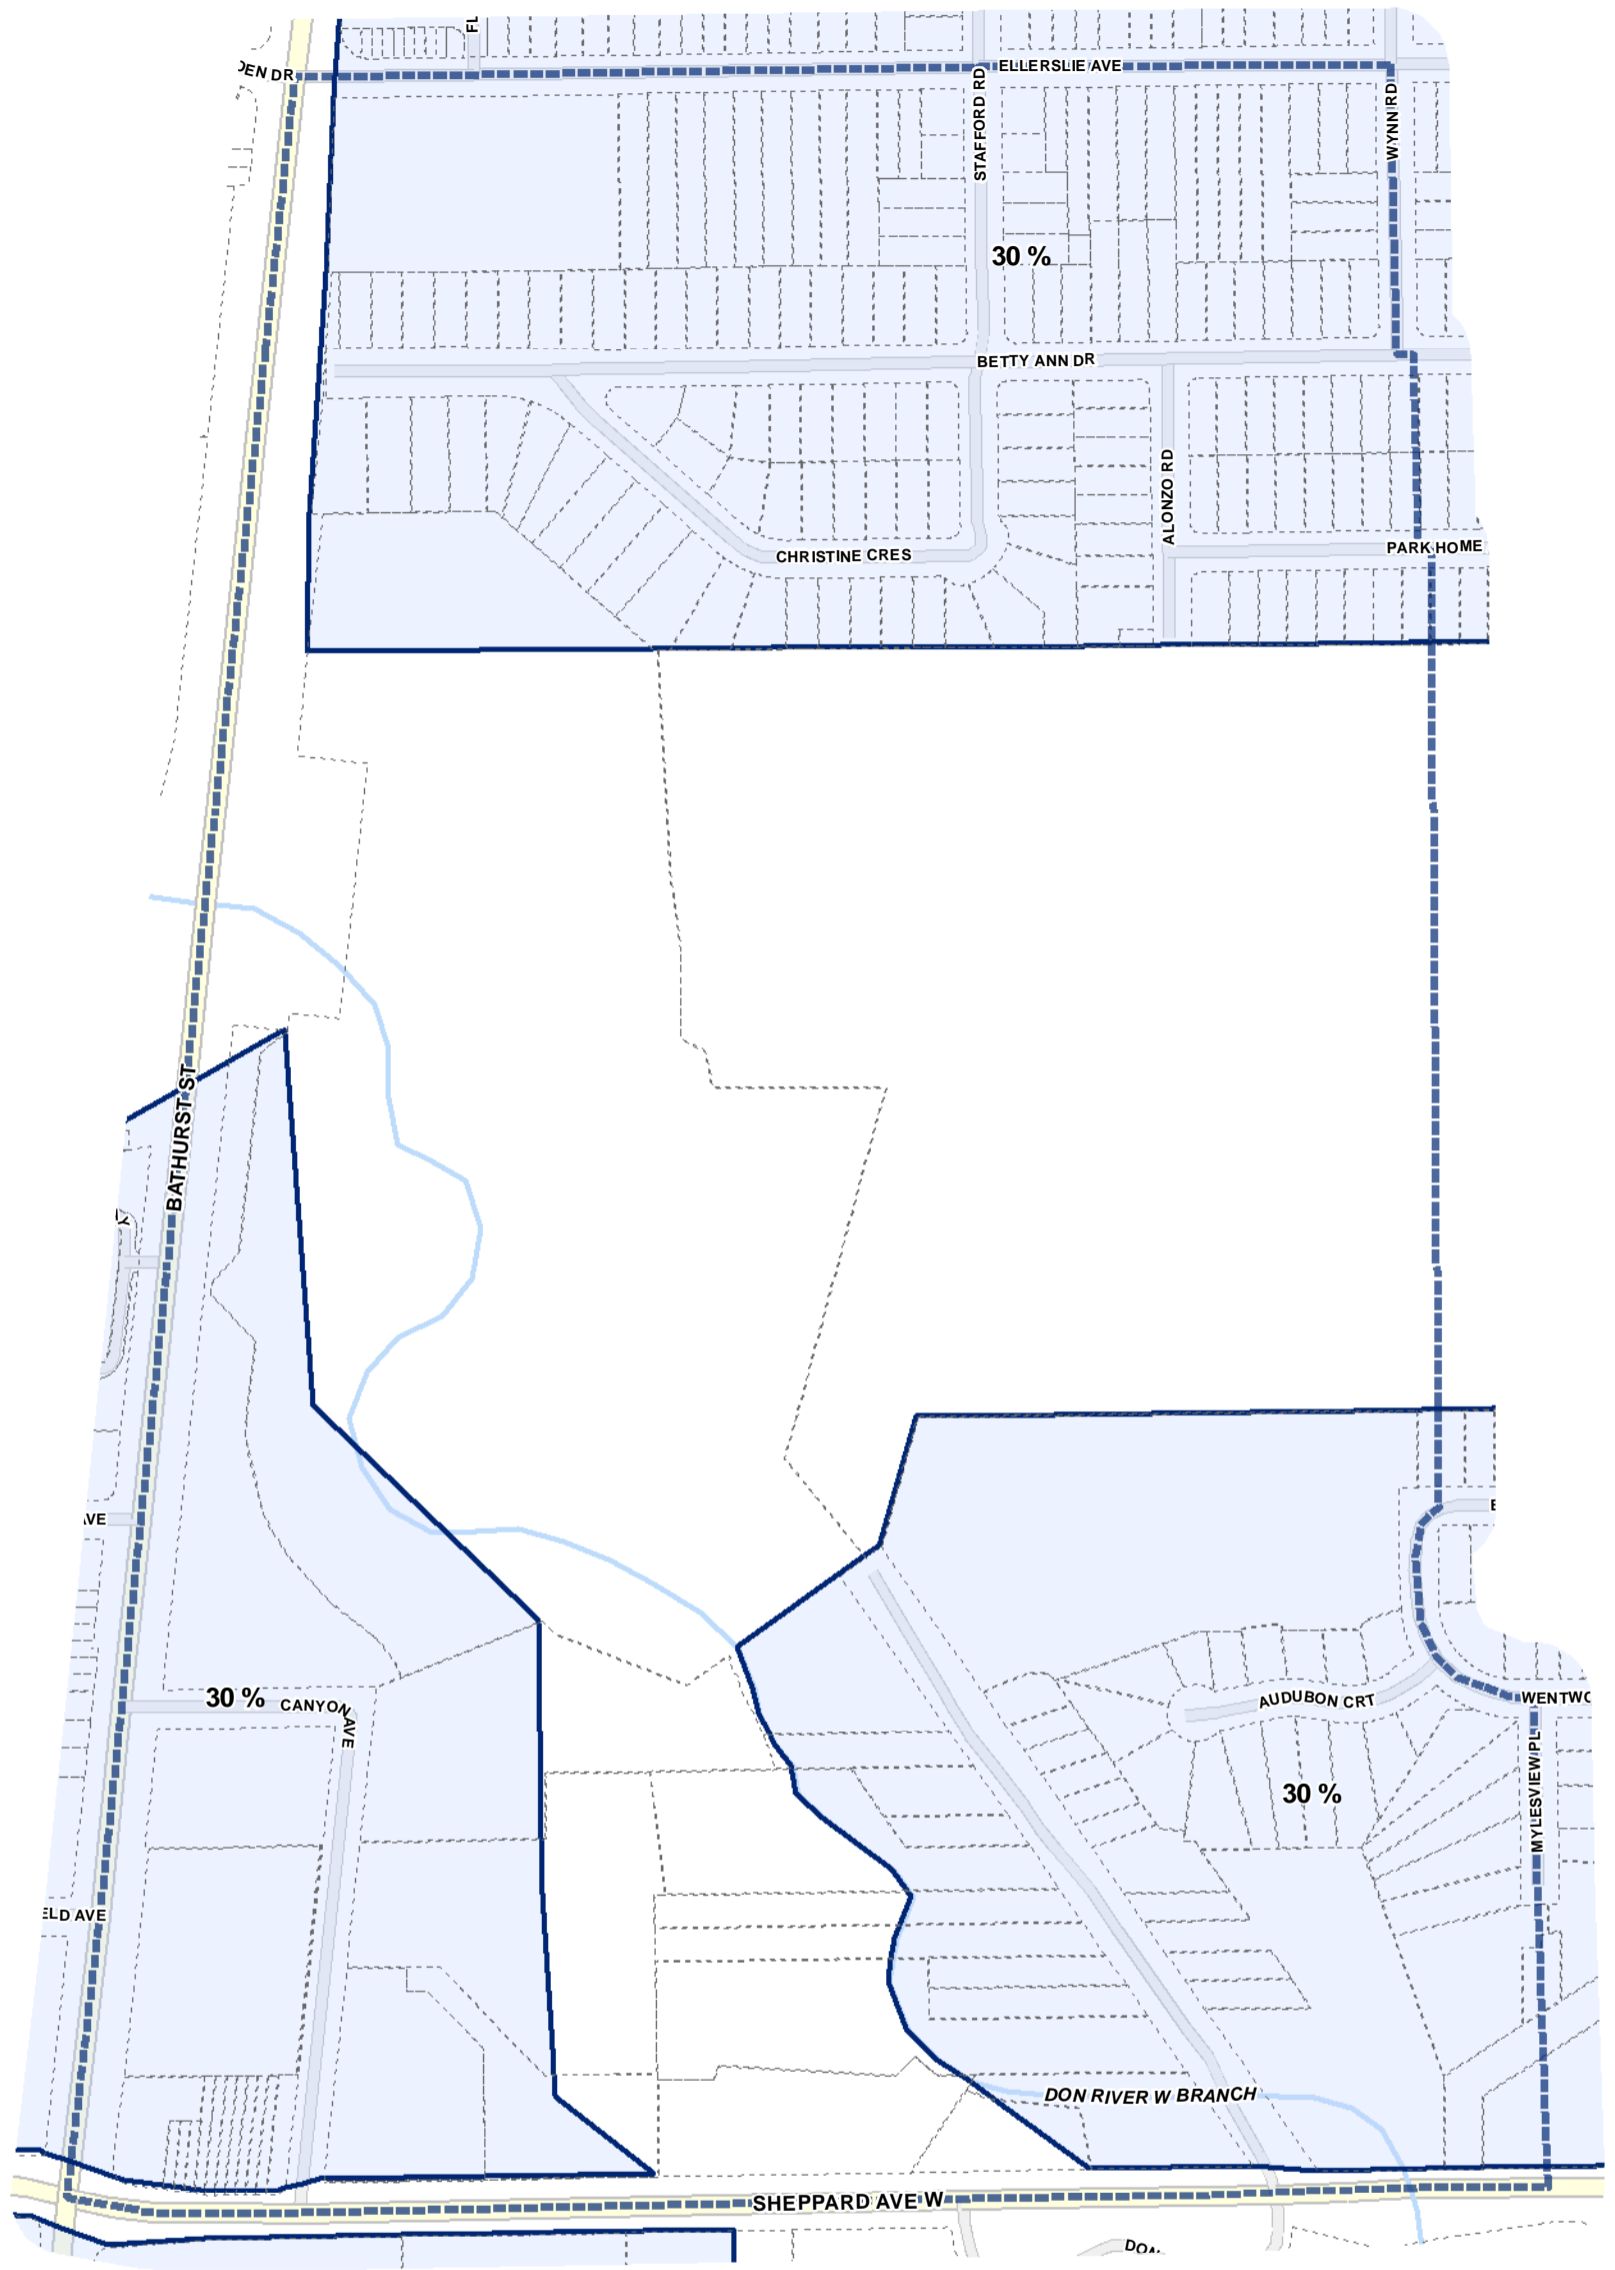

-  Lot Coverage Overlay
-  Map Sheet Boundary
-  Properties
-  Railway
-  Hydro Line

Lot Coverage Overlay Map

April 21, 2010
Planning & Growth Management
Committee Meeting

-  Lot Coverage Overlay
-  Map Sheet Boundary
-  Properties
-  Railway
-  Hydro Line

Lot Coverage Overlay Map

April 21, 2010
Planning & Growth Management
Committee Meeting

- Lot Coverage Overlay
- Map Sheet Boundary
- Properties
- Railway
- Hydro Line

- Lot Coverage Overlay
- Map Sheet Boundary
- Properties
- Railway
- Hydro Line