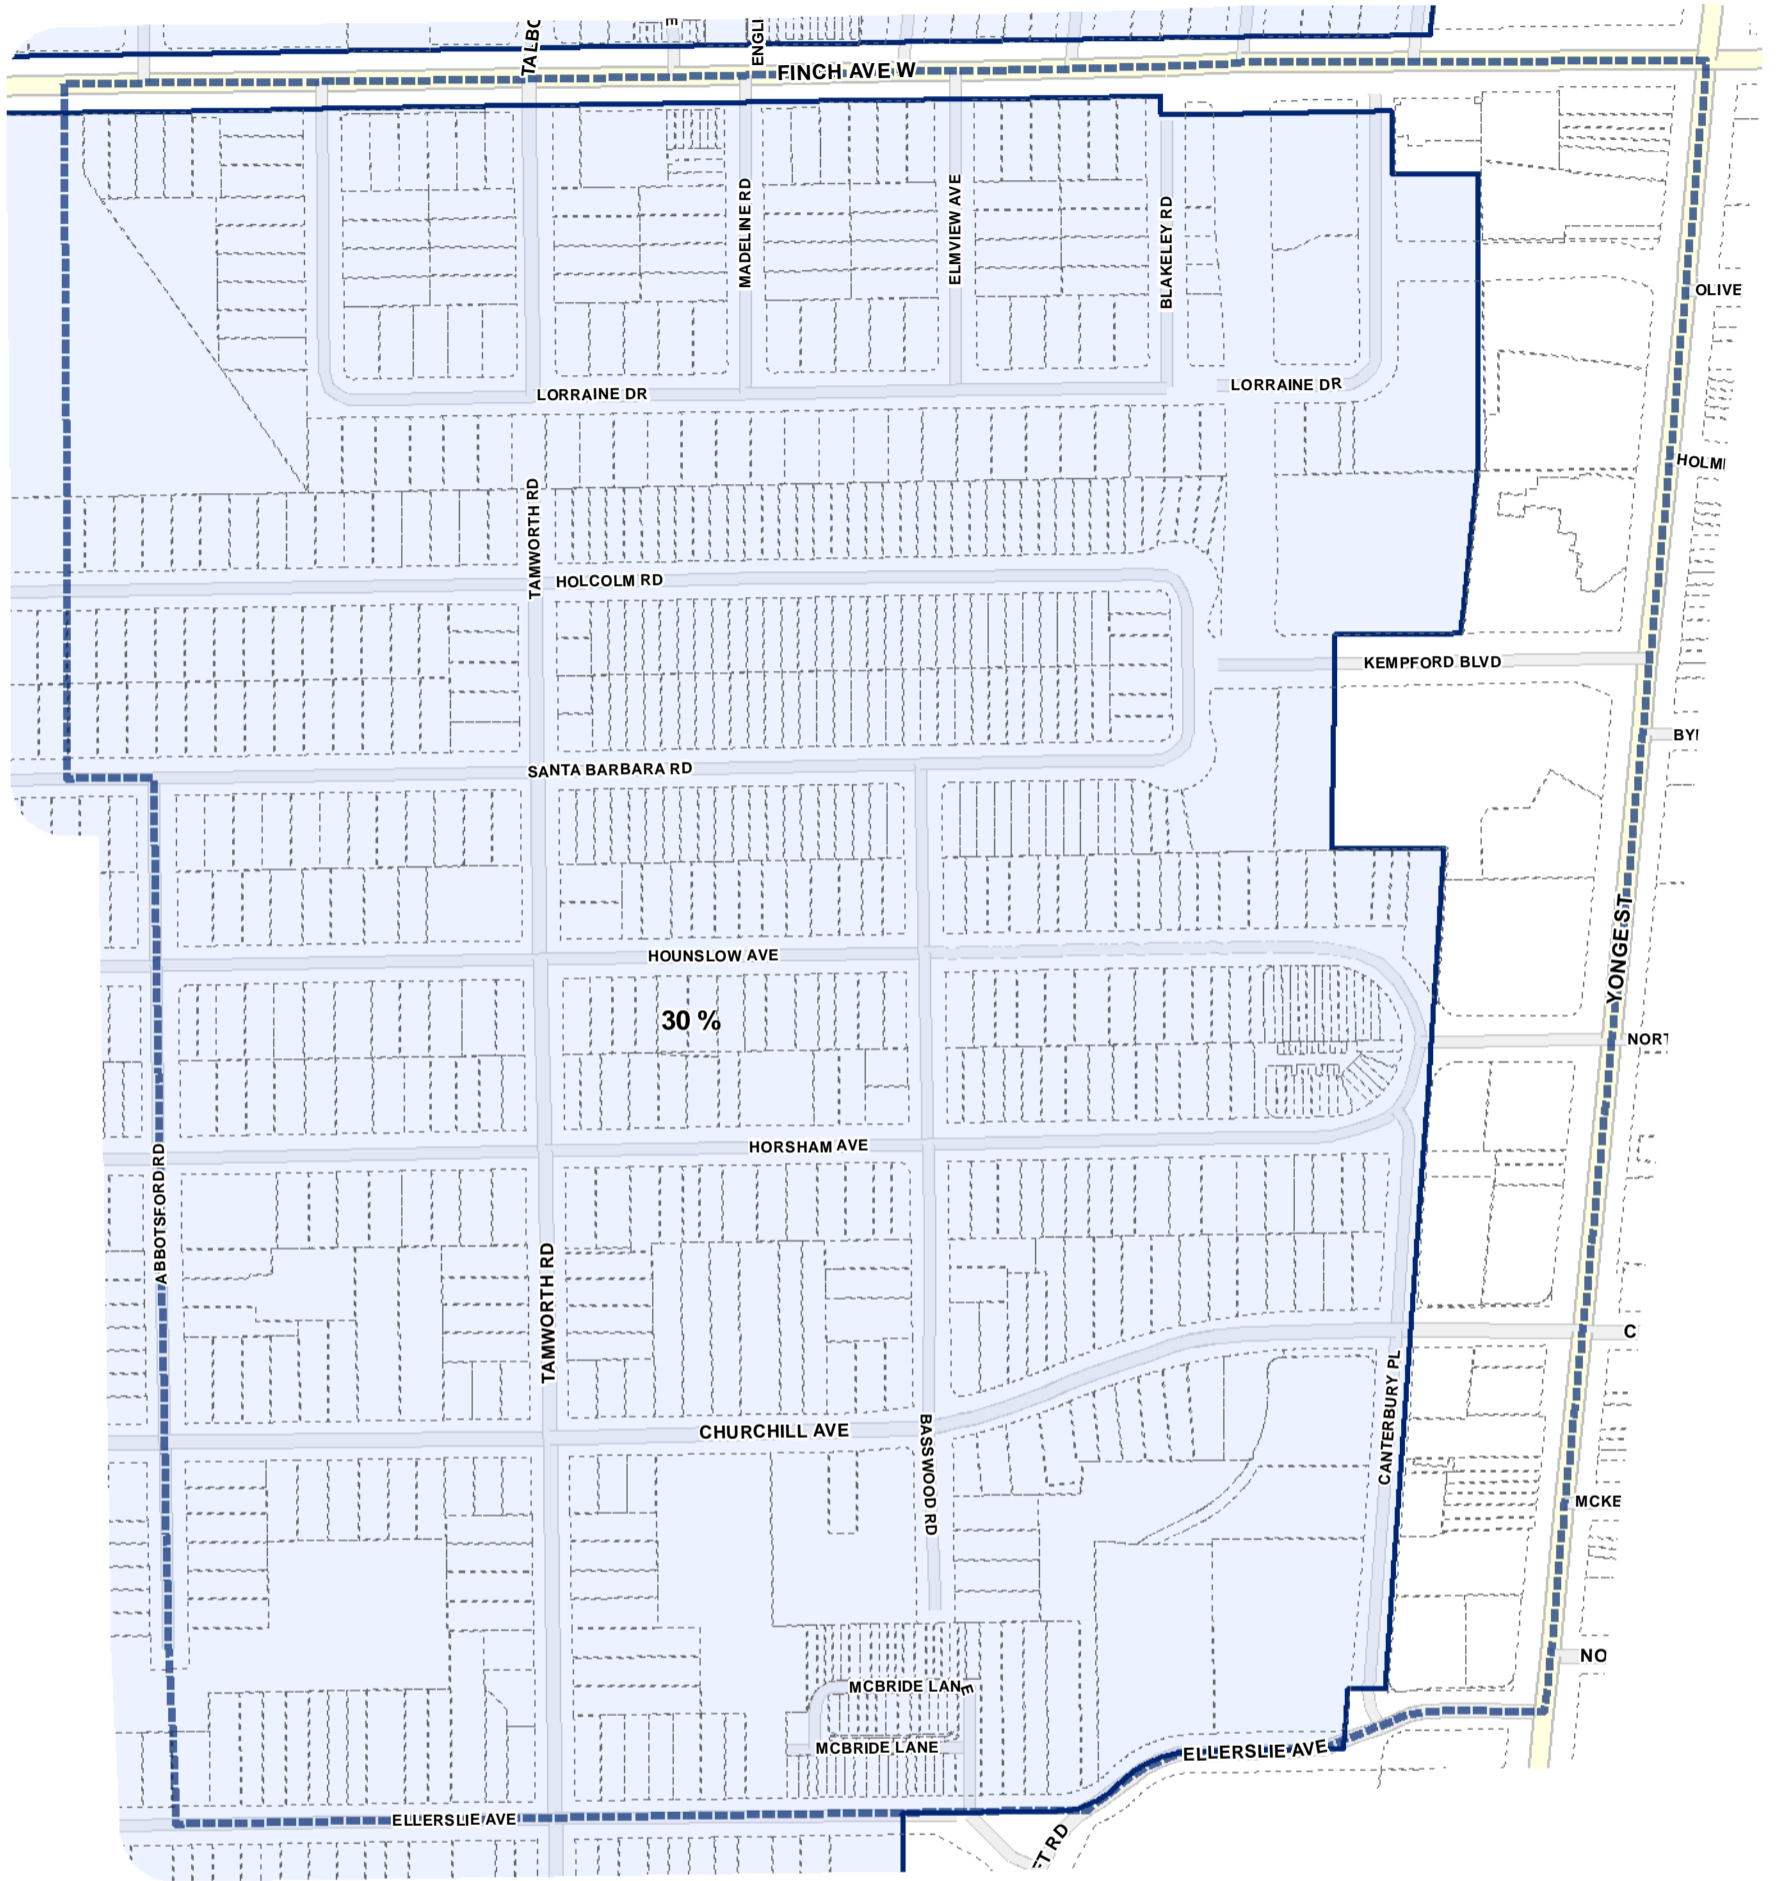

Toronto City Planning
 Zoning Bylaw Map Book Series

Lot Coverage Overlay Map

April 21, 2010
 Planning & Growth Management
 Committee Meeting

- Lot Coverage Overlay
- Map Sheet Boundary
- Properties
- Railway
- Hydro Line

Lot Coverage Overlay Map

April 21, 2010
Planning & Growth Management
Committee Meeting

- Lot Coverage Overlay
- Map Sheet Boundary
- Properties
- Railway
- Hydro Line

1:4,000

Lot Coverage Overlay Map

April 21, 2010
Planning & Growth Management
Committee Meeting

- Lot Coverage Overlay
- Map Sheet Boundary
- Properties
- Railway
- Hydro Line

- Lot Coverage Overlay
- Map Sheet Boundary
- Properties
- Railway
- Hydro Line

Lot Coverage Overlay Map

April 21, 2010
Planning & Growth Management
Committee Meeting