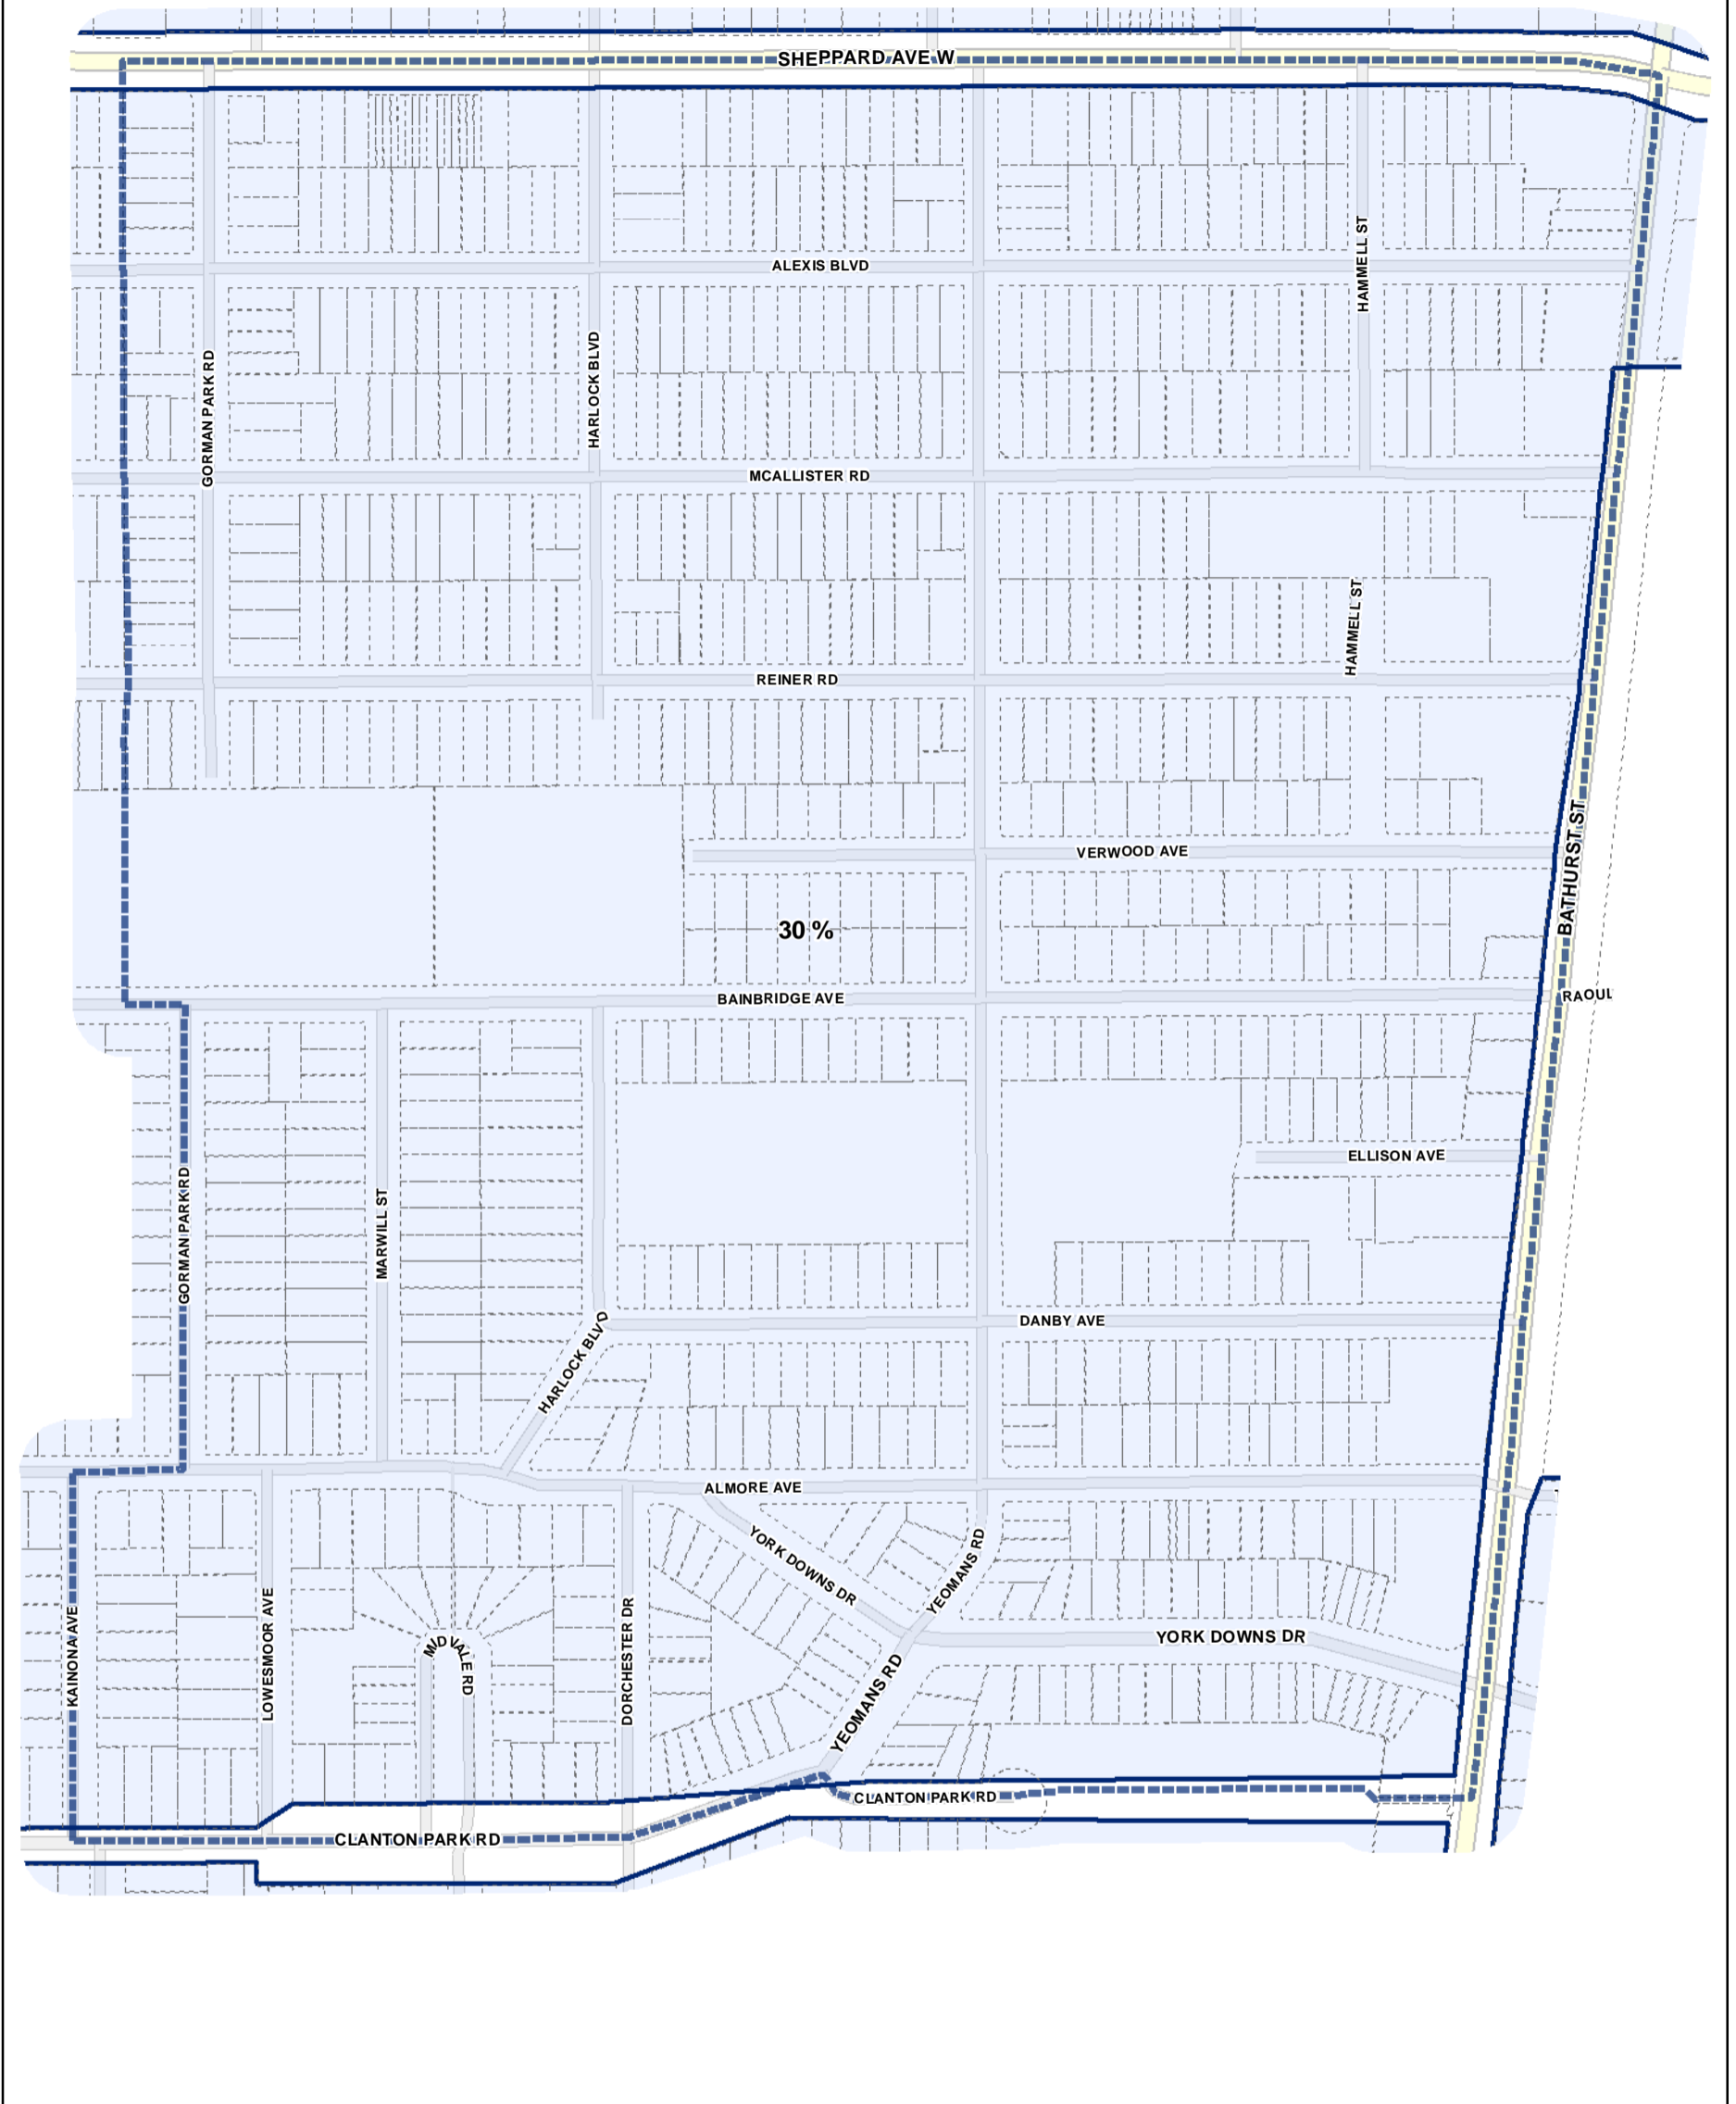

Lot Coverage Overlay Map

April 21, 2010
Planning & Growth Management
Committee Meeting

- Lot Coverage Overlay
- Map Sheet Boundary
- Properties
- Railway
- Hydro Line

Toronto City Planning
 Zoning Bylaw Map Book Series

Lot Coverage Overlay Map

April 21, 2010
 Planning & Growth Management
 Committee Meeting

Toronto City Planning
 Zoning Bylaw Map Book Series

Lot Coverage Overlay Map

April 21, 2010
 Planning & Growth Management
 Committee Meeting

- Lot Coverage Overlay
- Map Sheet Boundary
- Properties
- Railway
- Hydro Line

- Lot Coverage Overlay
- Map Sheet Boundary
- Properties
- Railway
- Hydro Line

-  Lot Coverage Overlay
-  Map Sheet Boundary
-  Properties
-  Railway
-  Hydro Line

-  Lot Coverage Overlay
-  Map Sheet Boundary
-  Properties
-  Railway
-  Hydro Line

Toronto City Planning
 Zoning Bylaw Map Book Series

Lot Coverage Overlay Map

April 21, 2010
 Planning & Growth Management
 Committee Meeting