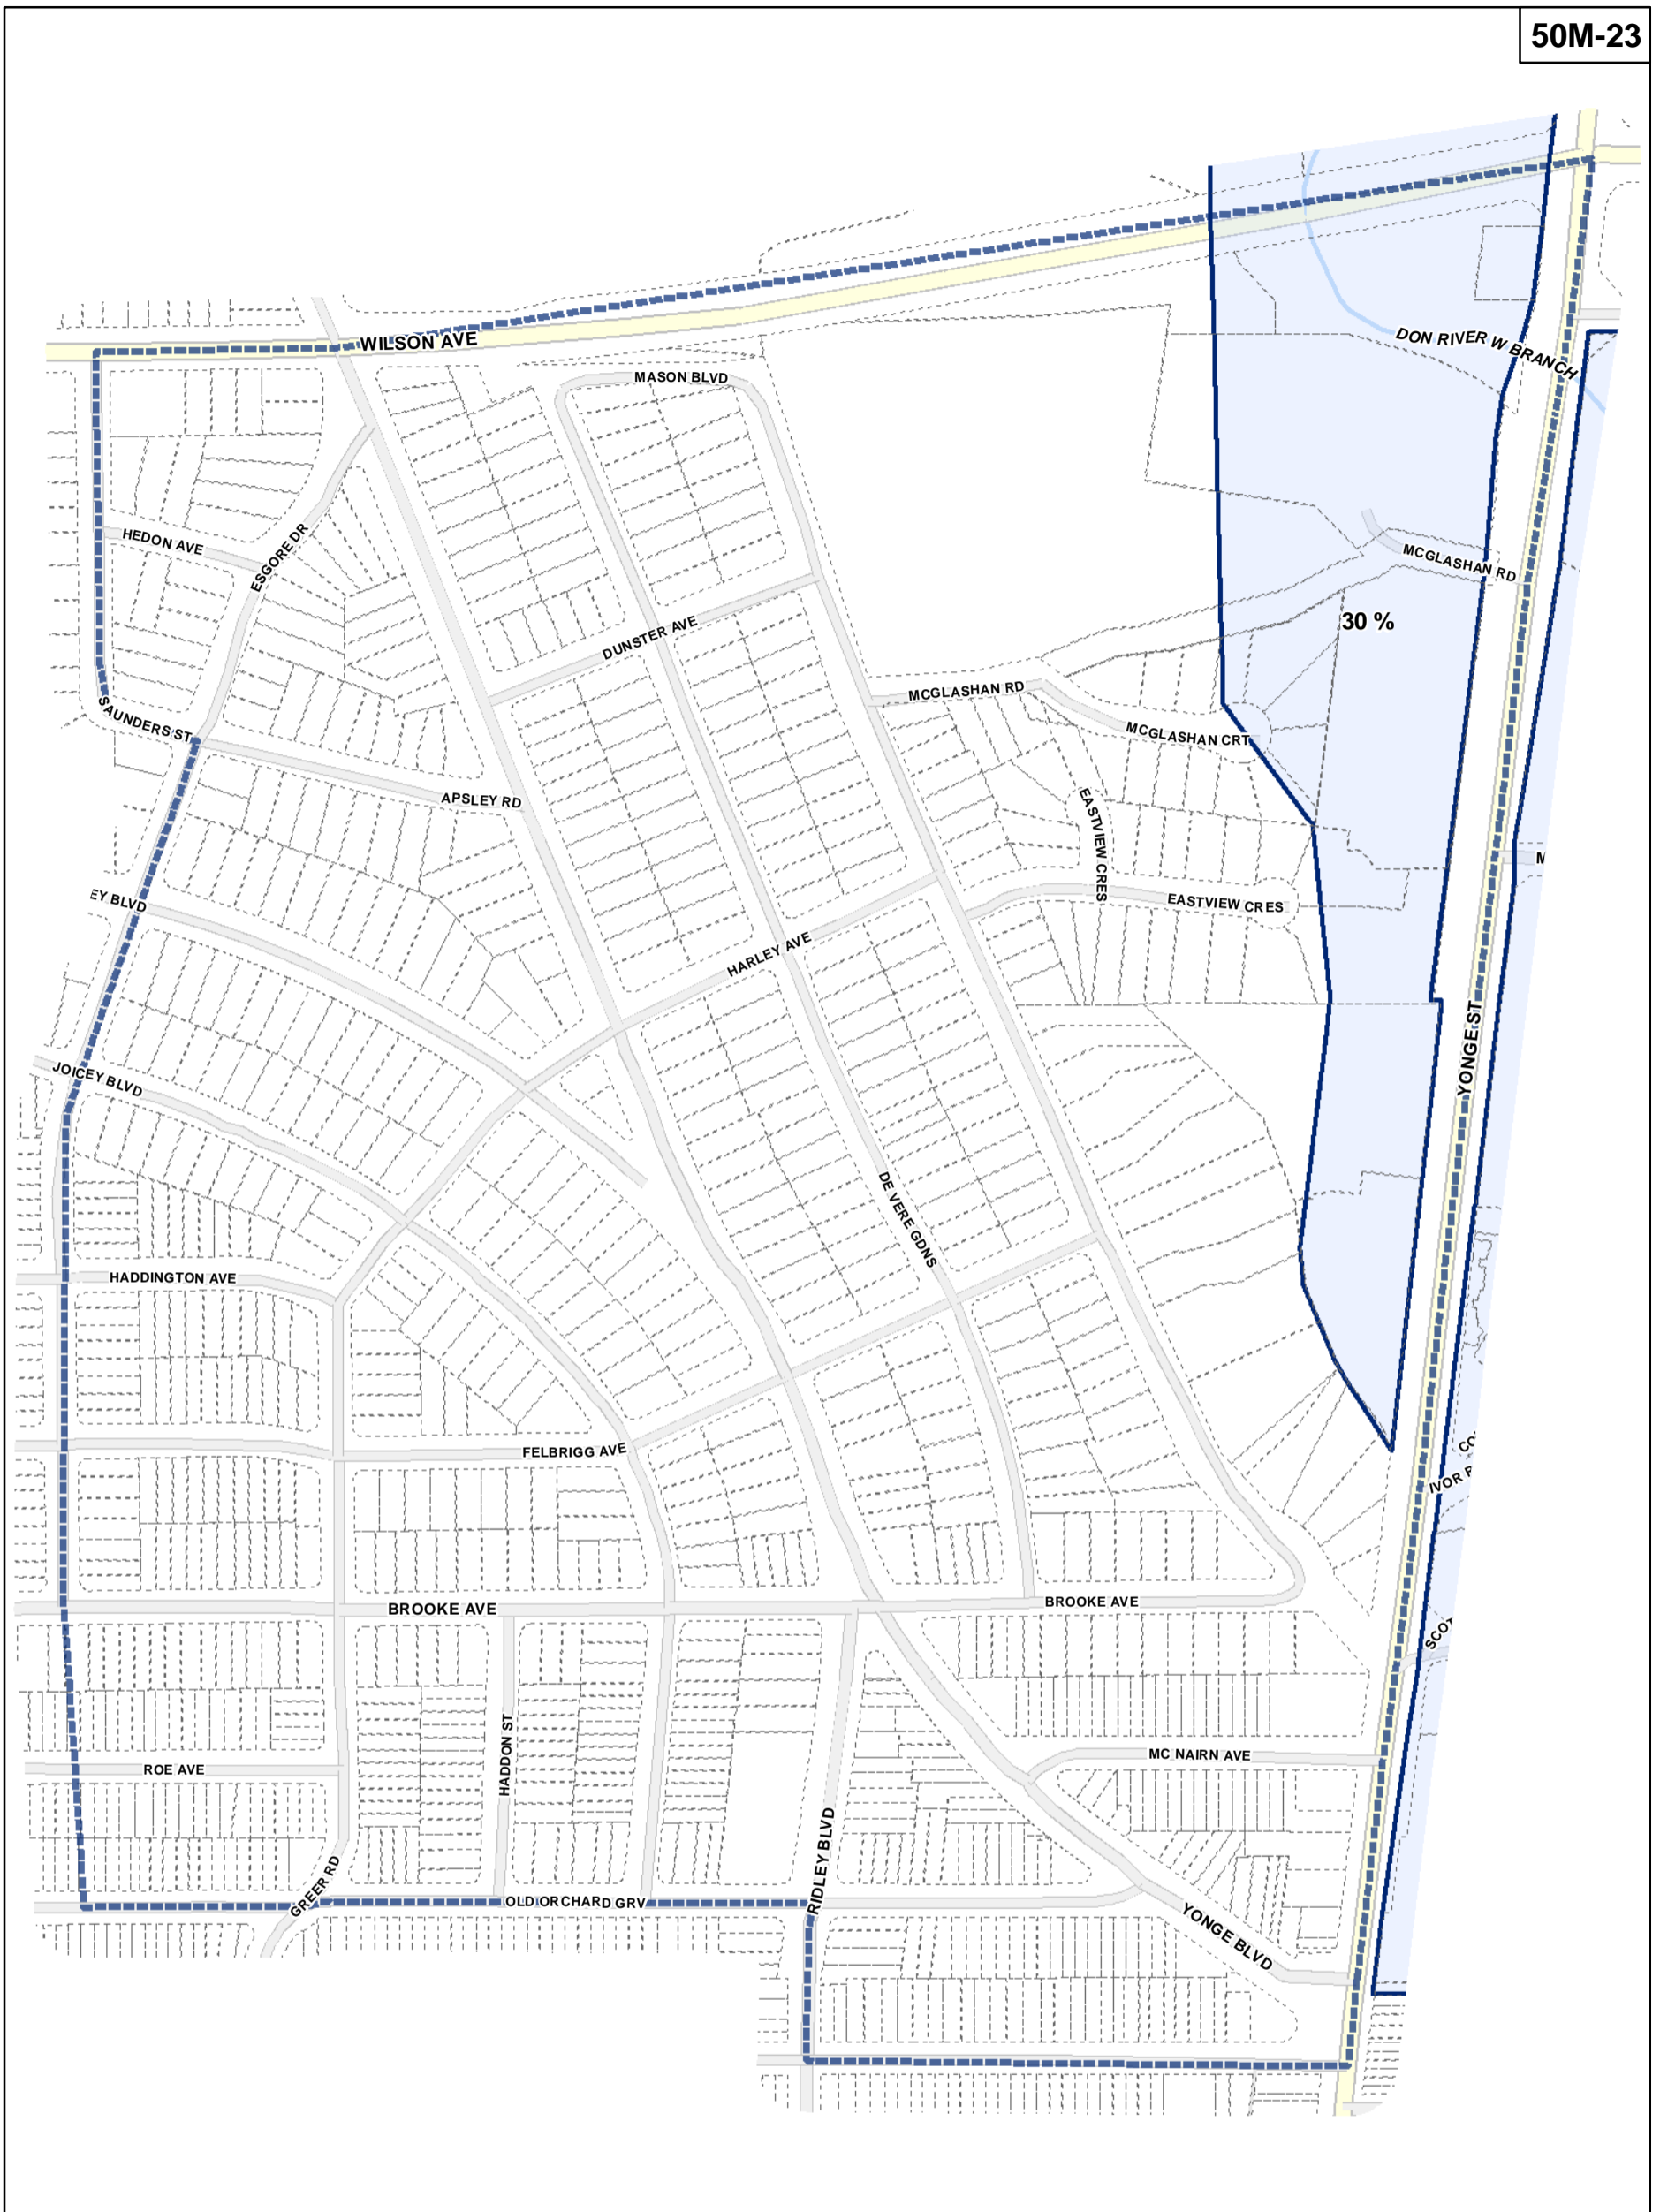

Lot Coverage Overlay Map

April 21, 2010
Planning & Growth Management
Committee Meeting

- Lot Coverage Overlay
- Map Sheet Boundary
- Properties
- Railway
- Hydro Line

Toronto City Planning
 Zoning Bylaw Map Book Series

-  Lot Coverage Overlay
-  Map Sheet Boundary
-  Properties
-  Railway
-  Hydro Line

Lot Coverage Overlay Map

April 21, 2010
Planning & Growth Management
Committee Meeting

- Lot Coverage Overlay
- Map Sheet Boundary
- Properties
- Railway
- Hydro Line

1:4,000

Toronto City Planning
 Zoning Bylaw Map Book Series

Lot Coverage Overlay Map

April 21, 2010
 Planning & Growth Management
 Committee Meeting

- Lot Coverage Overlay
- Map Sheet Boundary
- Properties
- Railway
- Hydro Line

- Lot Coverage Overlay
- Map Sheet Boundary
- Properties
- Railway
- Hydro Line

1:4,000

Lot Coverage Overlay Map

April 21, 2010
Planning & Growth Management
Committee Meeting

- Lot Coverage Overlay
- Map Sheet Boundary
- Properties
- Railway
- Hydro Line