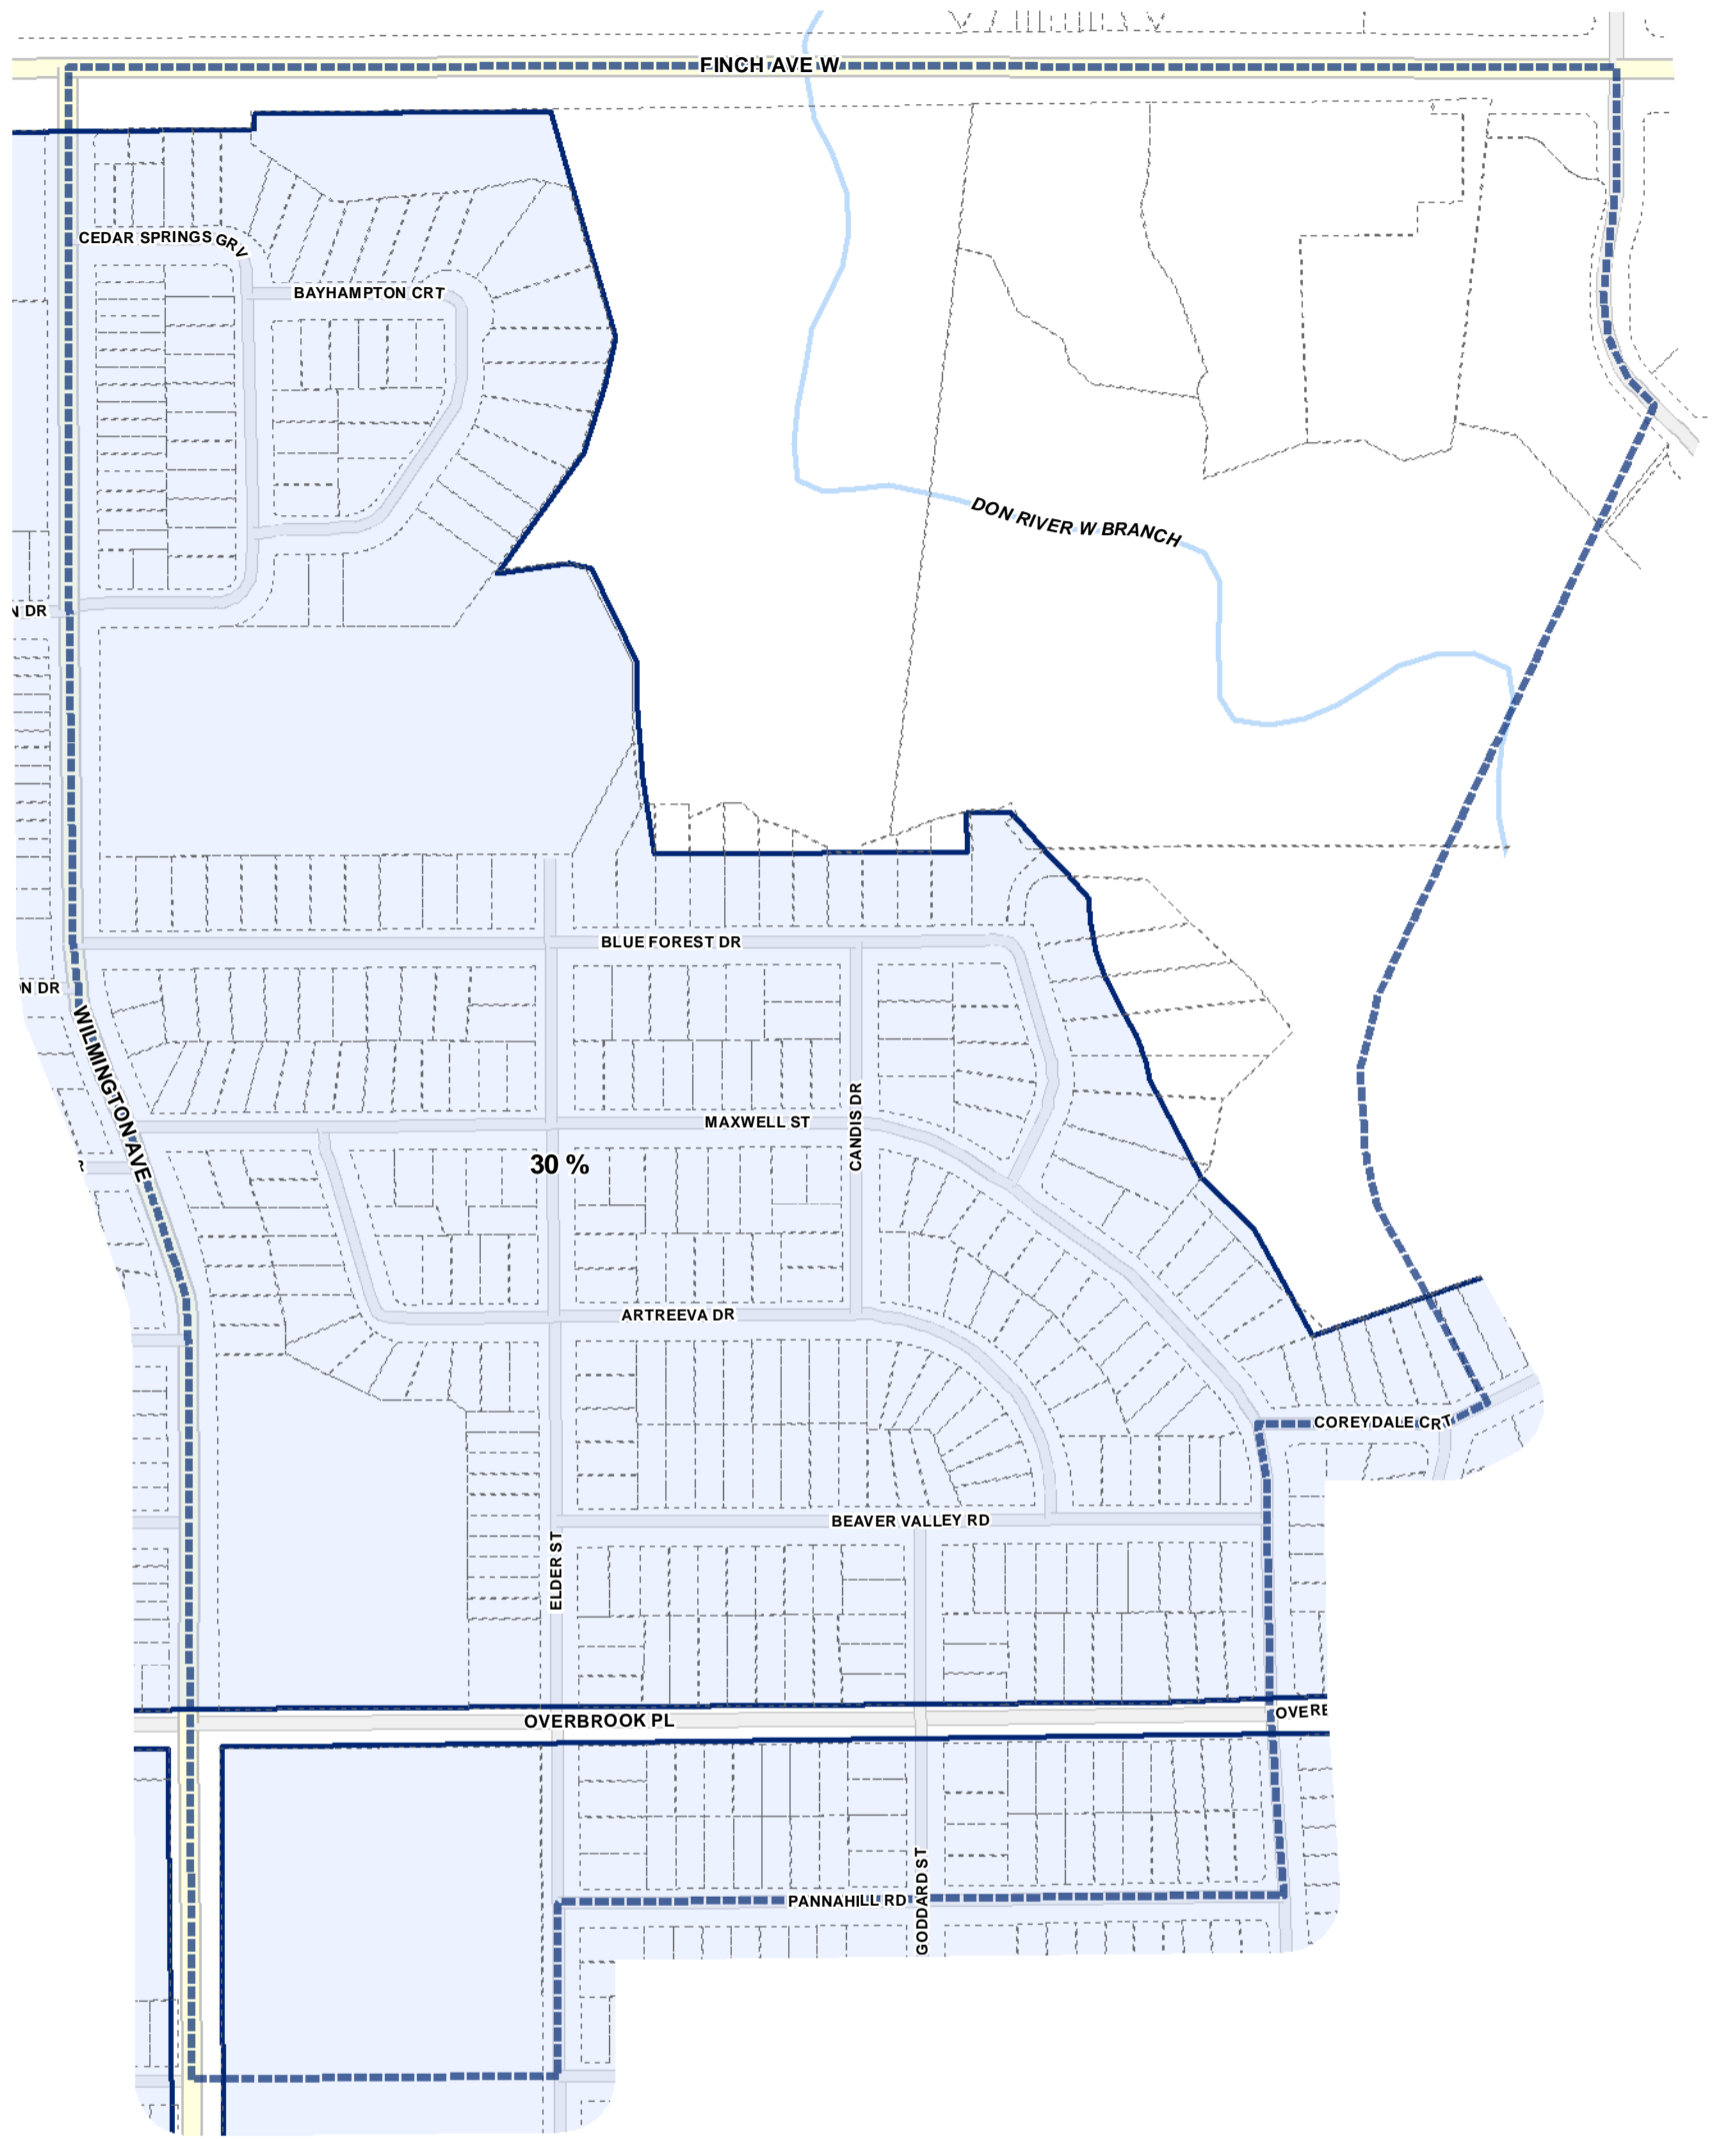

Lot Coverage Overlay Map

April 21, 2010
Planning & Growth Management
Committee Meeting

- Lot Coverage Overlay
- Map Sheet Boundary
- Properties
- Railway
- Hydro Line

Toronto City Planning
 Zoning Bylaw Map Book Series

- Lot Coverage Overlay
- Map Sheet Boundary
- Properties
- Railway
- Hydro Line

- Lot Coverage Overlay
- Map Sheet Boundary
- Properties
- Railway
- Hydro Line

-  Lot Coverage Overlay
-  Map Sheet Boundary
-  Properties
-  Railway
-  Hydro Line

-  Lot Coverage Overlay
-  Map Sheet Boundary
-  Properties
-  Railway
-  Hydro Line

Toronto City Planning
 Zoning Bylaw Map Book Series

Lot Coverage Overlay Map

April 21, 2010
 Planning & Growth Management
 Committee Meeting

- Lot Coverage Overlay
- Map Sheet Boundary
- Properties
- Railway
- Hydro Line

Lot Coverage Overlay Map

April 21, 2010
Planning & Growth Management
Committee Meeting

- Lot Coverage Overlay
- Map Sheet Boundary
- Properties
- Railway
- Hydro Line