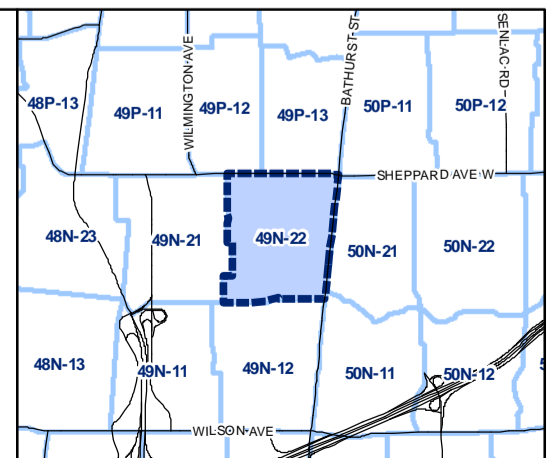

Toronto City Planning
Zoning Bylaw Map Book Series

Lot Coverage Overlay Map

April 21, 2010
Planning & Growth Management
Committee Meeting