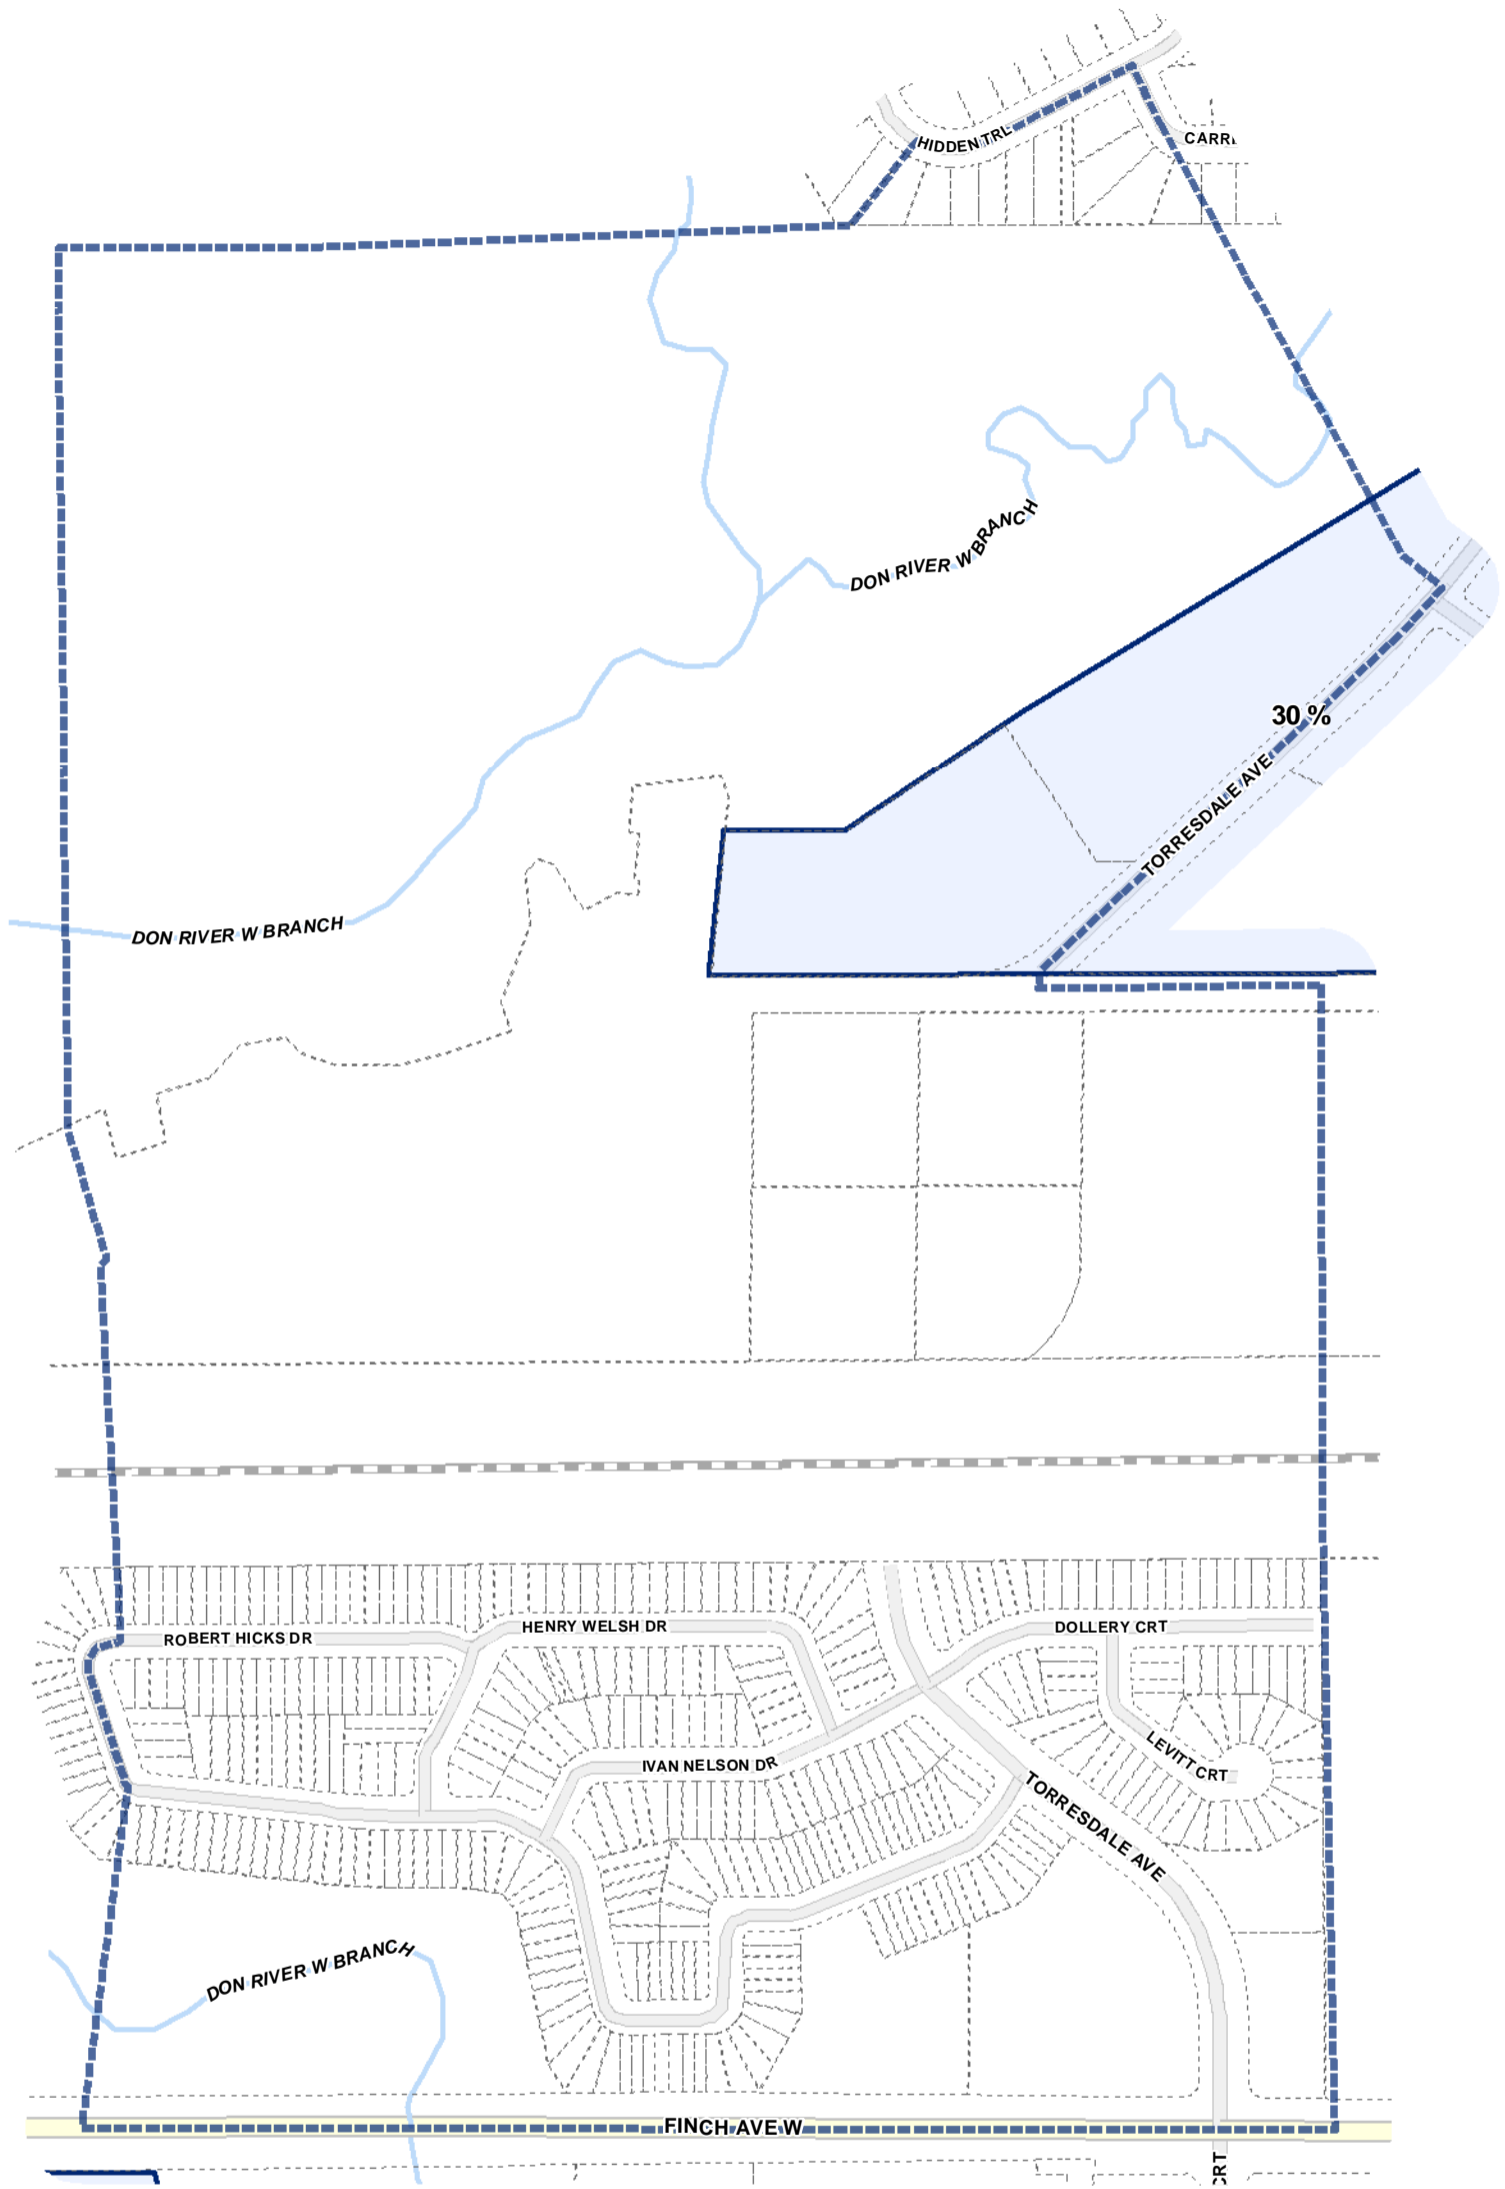

Lot Coverage Overlay Map

April 21, 2010
Planning & Growth Management
Committee Meeting

- Lot Coverage Overlay
- Map Sheet Boundary
- Properties
- Railway
- Hydro Line