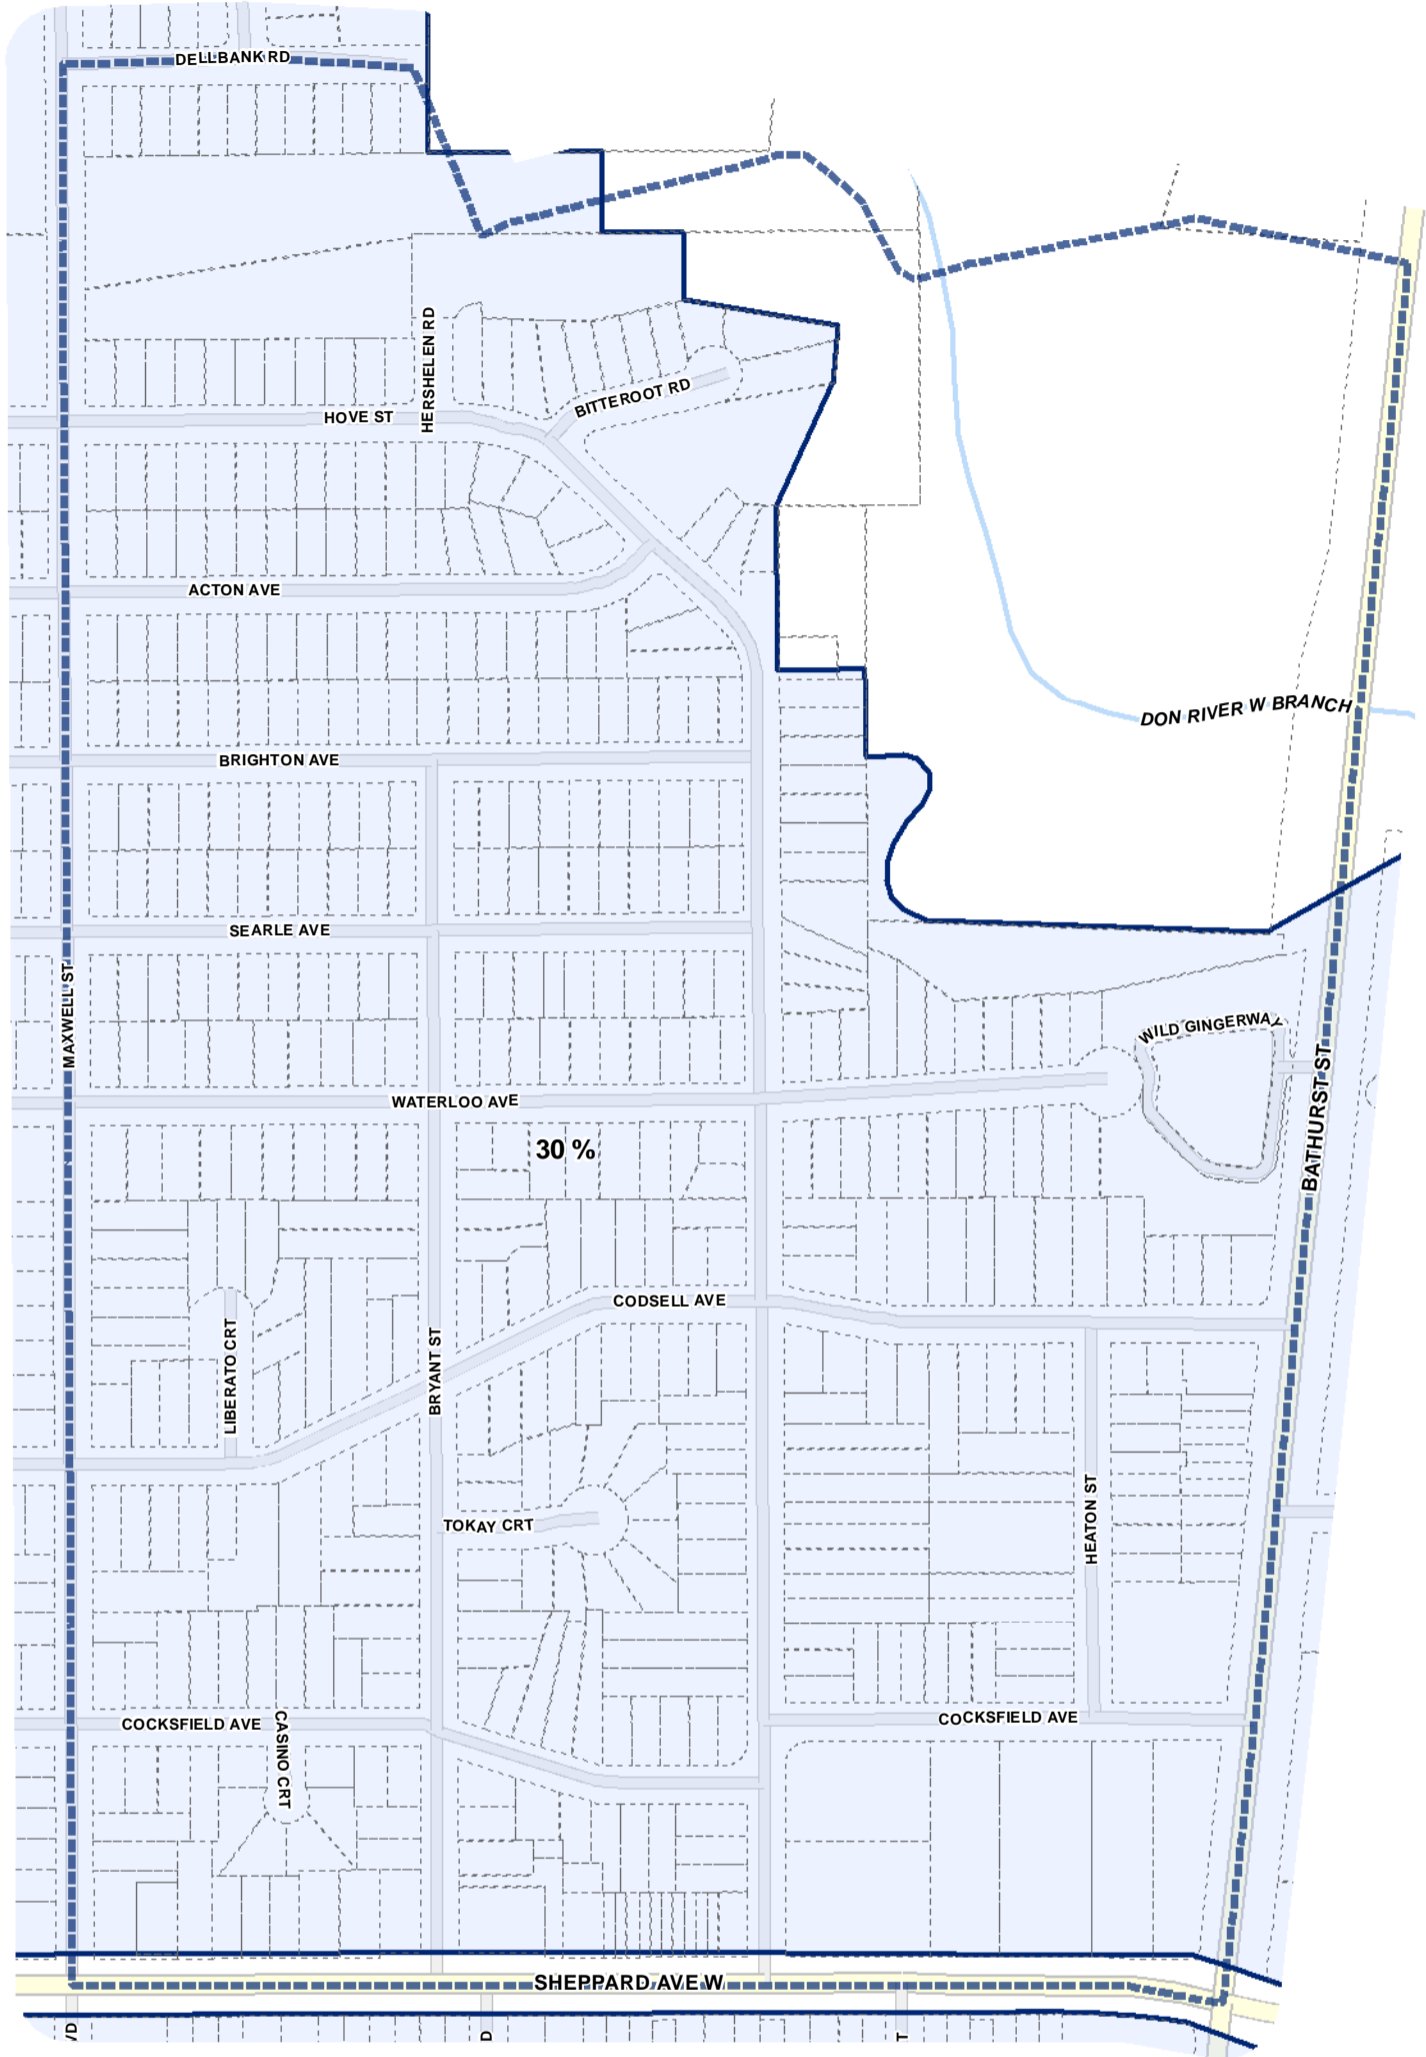

Lot Coverage Overlay Map

April 21, 2010
Planning & Growth Management
Committee Meeting

- Lot Coverage Overlay
- Map Sheet Boundary
- Properties
- Railway
- Hydro Line

Toronto City Planning
 Zoning Bylaw Map Book Series

Lot Coverage Overlay Map

April 21, 2010
 Planning & Growth Management
 Committee Meeting

Toronto City Planning
 Zoning Bylaw Map Book Series

Lot Coverage Overlay Map

April 21, 2010
 Planning & Growth Management
 Committee Meeting

- Lot Coverage Overlay
- Map Sheet Boundary
- Properties
- Railway
- Hydro Line

- Lot Coverage Overlay
- Map Sheet Boundary
- Properties
- Railway
- Hydro Line

-  Lot Coverage Overlay
-  Map Sheet Boundary
-  Properties
-  Railway
-  Hydro Line

-  Lot Coverage Overlay
-  Map Sheet Boundary
-  Properties
-  Railway
-  Hydro Line

Toronto City Planning
 Zoning Bylaw Map Book Series

Lot Coverage Overlay Map

April 21, 2010
 Planning & Growth Management
 Committee Meeting