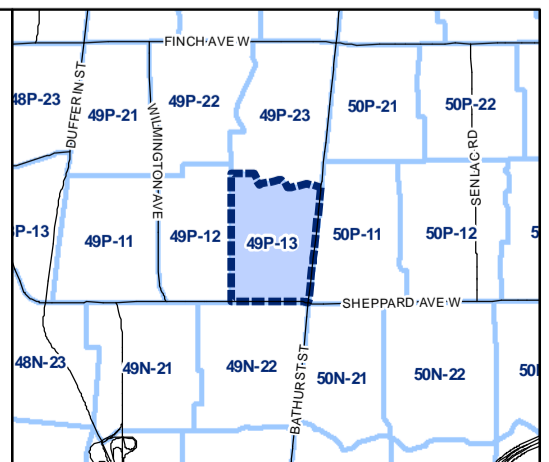

- Lot Coverage Overlay
- Map Sheet Boundary
- Properties
- Railway
- Hydro Line

- Lot Coverage Overlay
- Map Sheet Boundary
- Properties
- Railway
- Hydro Line

-  Lot Coverage Overlay
-  Map Sheet Boundary
-  Properties
-  Railway
-  Hydro Line

-  Lot Coverage Overlay
-  Map Sheet Boundary
-  Properties
-  Railway
-  Hydro Line

Toronto City Planning
 Zoning Bylaw Map Book Series

Lot Coverage Overlay Map

April 21, 2010
 Planning & Growth Management
 Committee Meeting