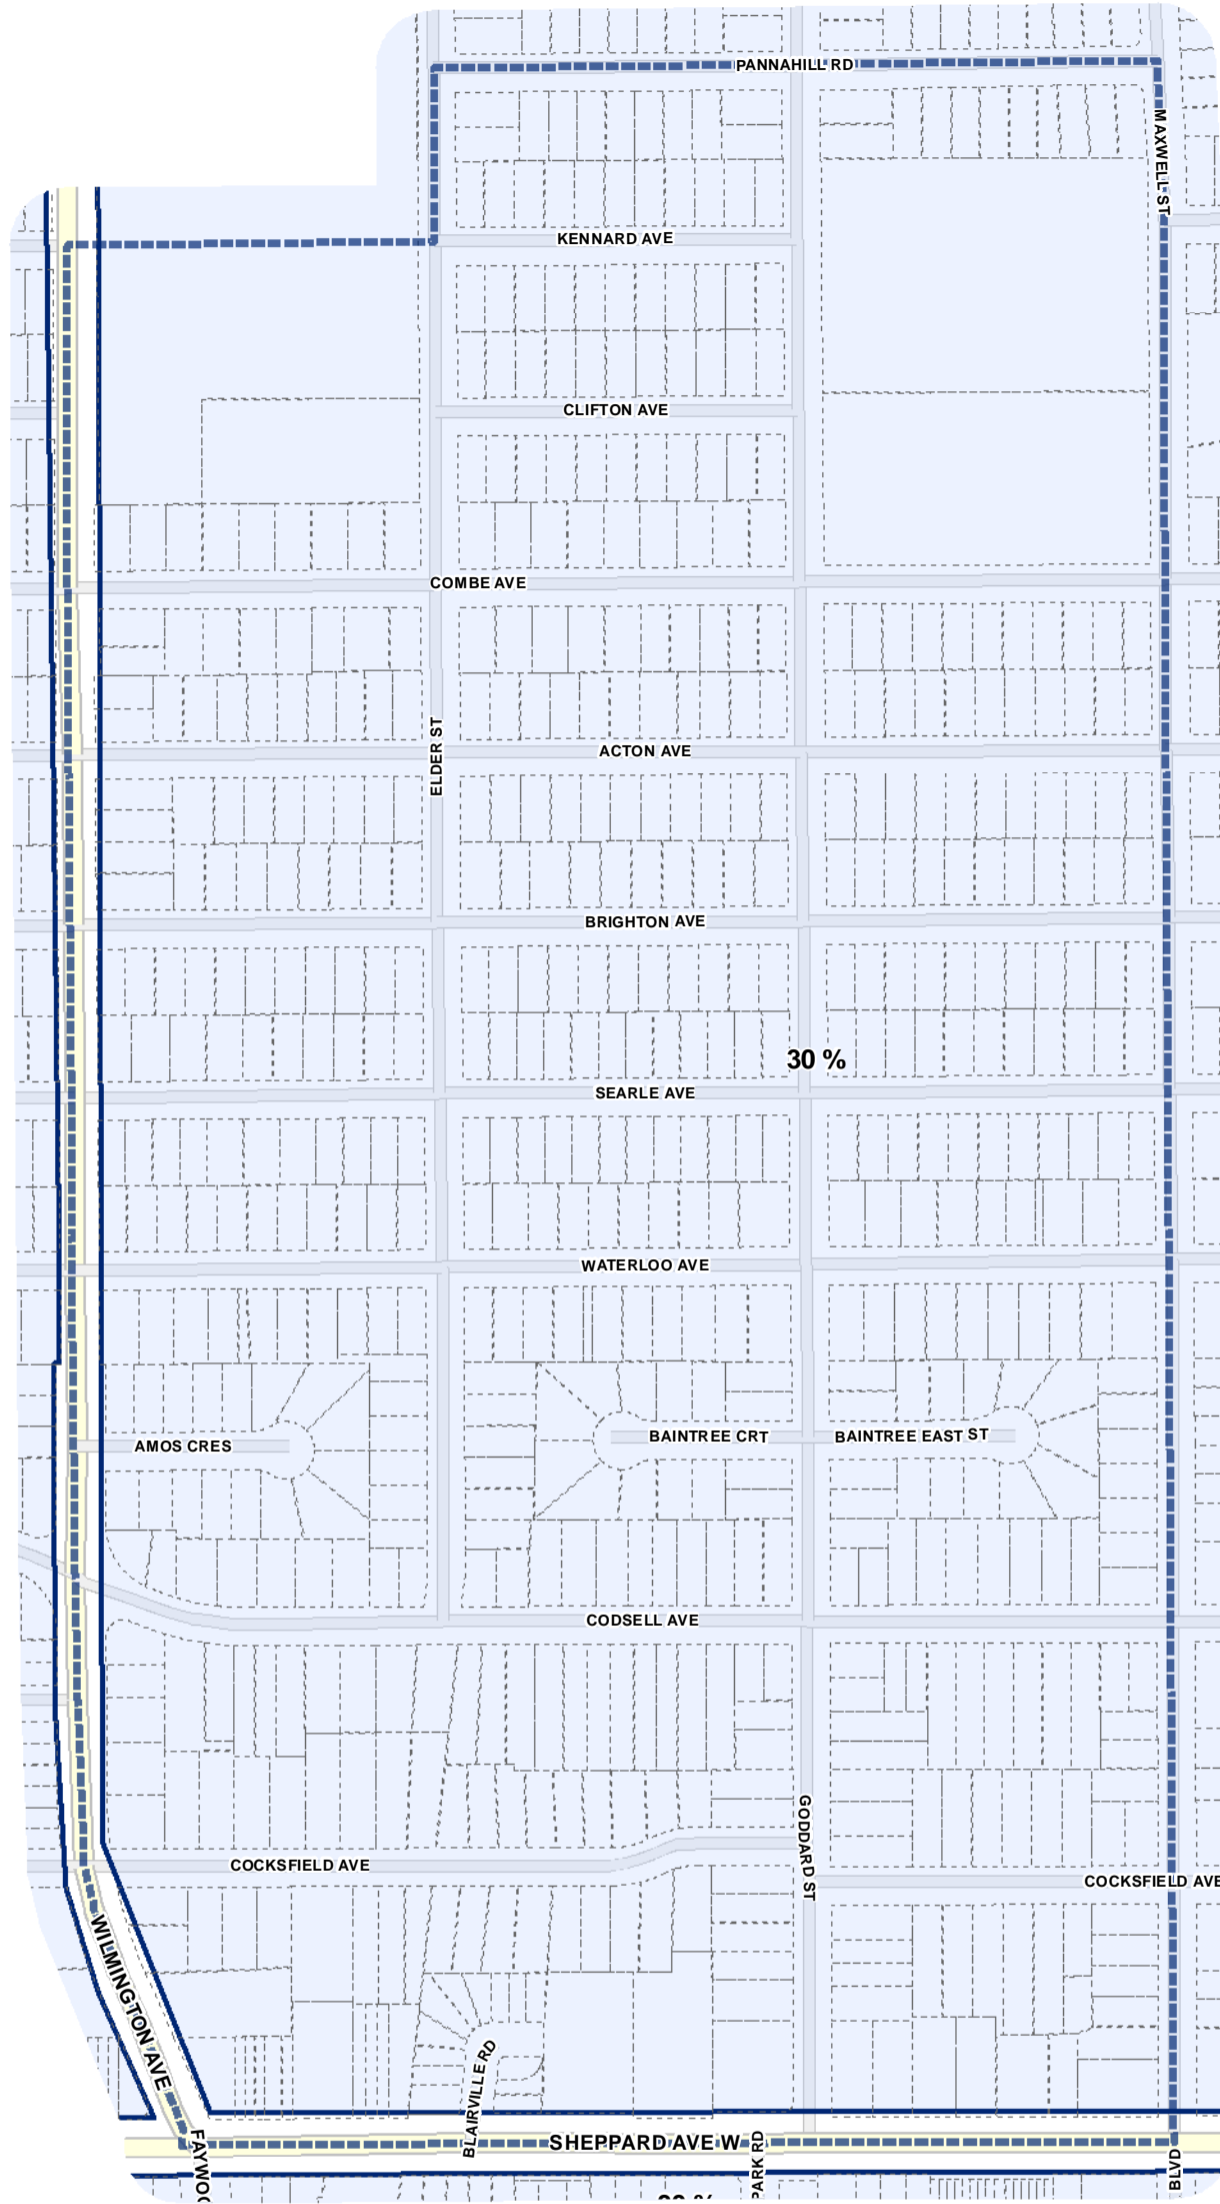

Lot Coverage Overlay Map

April 21, 2010
Planning & Growth Management
Committee Meeting

- Lot Coverage Overlay
- Map Sheet Boundary
- Properties
- Railway
- Hydro Line

Toronto City Planning
 Zoning Bylaw Map Book Series

Lot Coverage Overlay Map

April 21, 2010
 Planning & Growth Management
 Committee Meeting

Toronto City Planning
 Zoning Bylaw Map Book Series

Lot Coverage Overlay Map

April 21, 2010
 Planning & Growth Management
 Committee Meeting

- Lot Coverage Overlay
- Map Sheet Boundary
- Properties
- Railway
- Hydro Line

- Lot Coverage Overlay
- Map Sheet Boundary
- Properties
- Railway
- Hydro Line

-  Lot Coverage Overlay
-  Map Sheet Boundary
-  Properties
-  Railway
-  Hydro Line

-  Lot Coverage Overlay
-  Map Sheet Boundary
-  Properties
-  Railway
-  Hydro Line

Toronto City Planning
 Zoning Bylaw Map Book Series

Lot Coverage Overlay Map

April 21, 2010
 Planning & Growth Management
 Committee Meeting