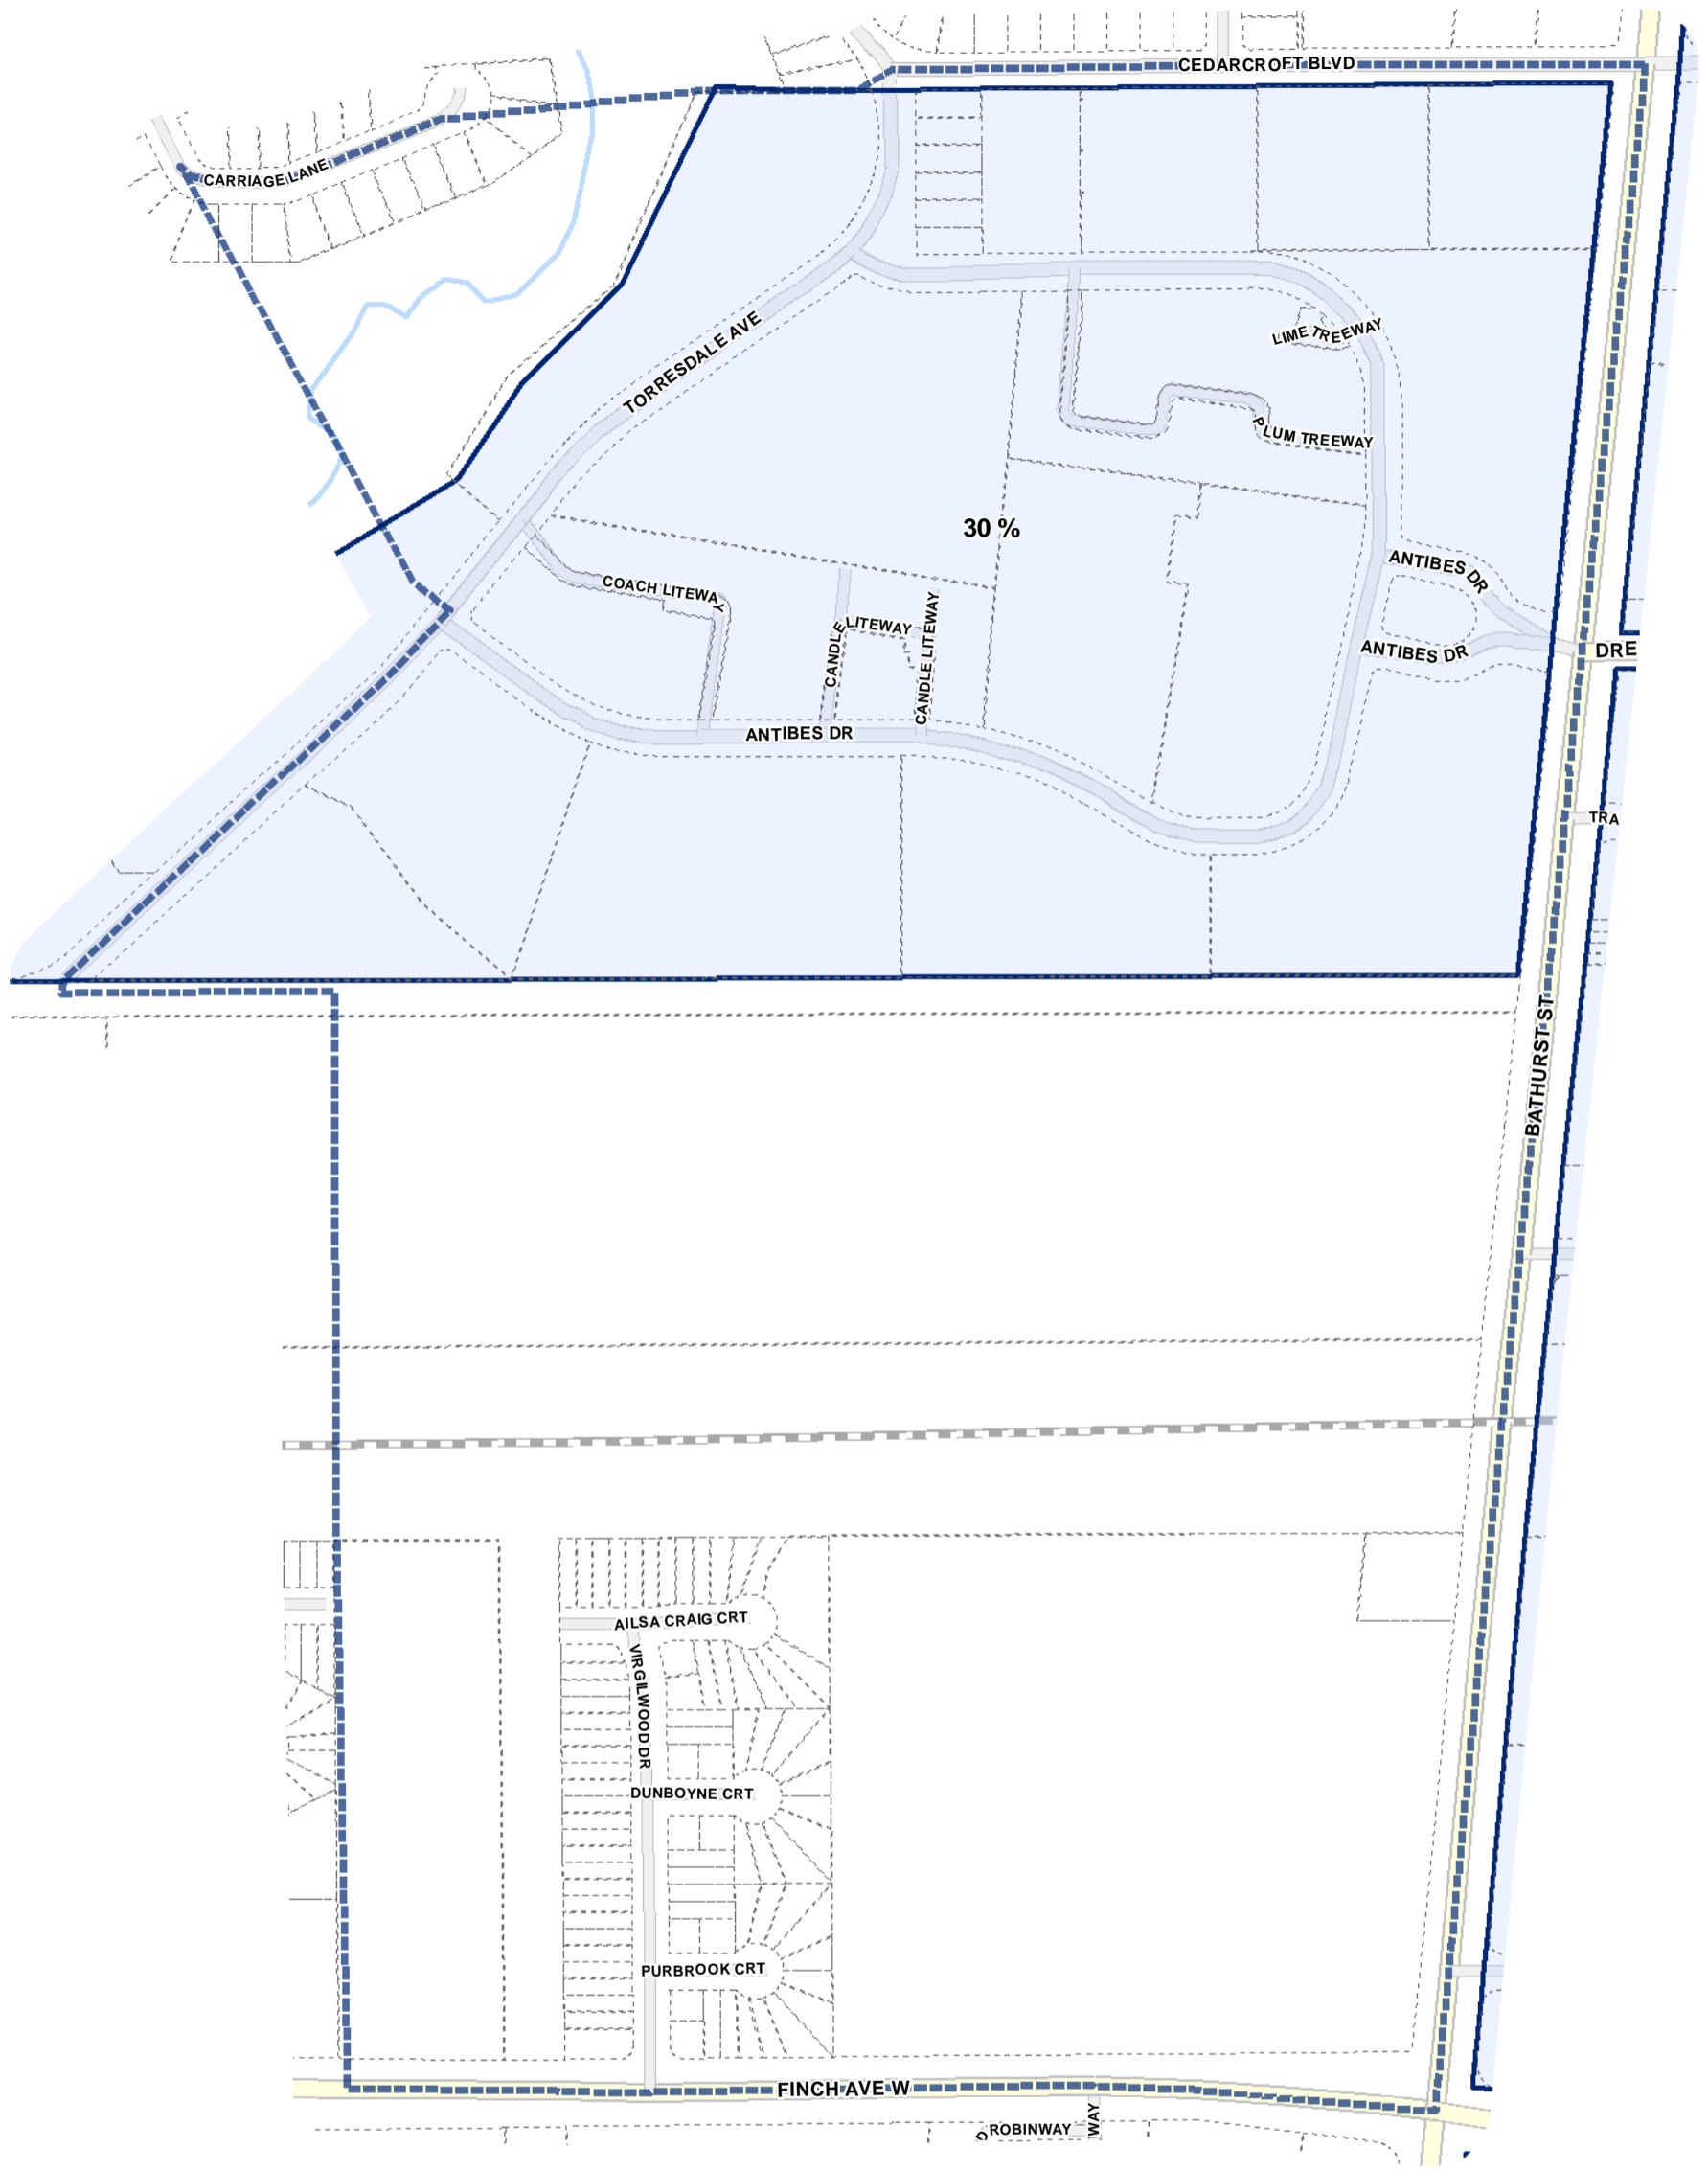

Lot Coverage Overlay Map

April 21, 2010
Planning & Growth Management
Committee Meeting

- Lot Coverage Overlay
- Map Sheet Boundary
- Properties
- Railway
- Hydro Line

Toronto City Planning
 Zoning Bylaw Map Book Series

-  Lot Coverage Overlay
-  Map Sheet Boundary
-  Properties
-  Railway
-  Hydro Line

Toronto City Planning
 Zoning Bylaw Map Book Series

Lot Coverage Overlay Map

April 21, 2010
 Planning & Growth Management
 Committee Meeting

- Lot Coverage Overlay
- Map Sheet Boundary
- Properties
- Railway
- Hydro Line

Lot Coverage Overlay Map

April 21, 2010
Planning & Growth Management
Committee Meeting

- Lot Coverage Overlay
- Map Sheet Boundary
- Properties
- Railway
- Hydro Line

Lot Coverage Overlay Map

April 21, 2010
Planning & Growth Management
Committee Meeting

- Lot Coverage Overlay
- Map Sheet Boundary
- Properties
- Railway
- Hydro Line

- Lot Coverage Overlay
- Map Sheet Boundary
- Properties
- Railway
- Hydro Line