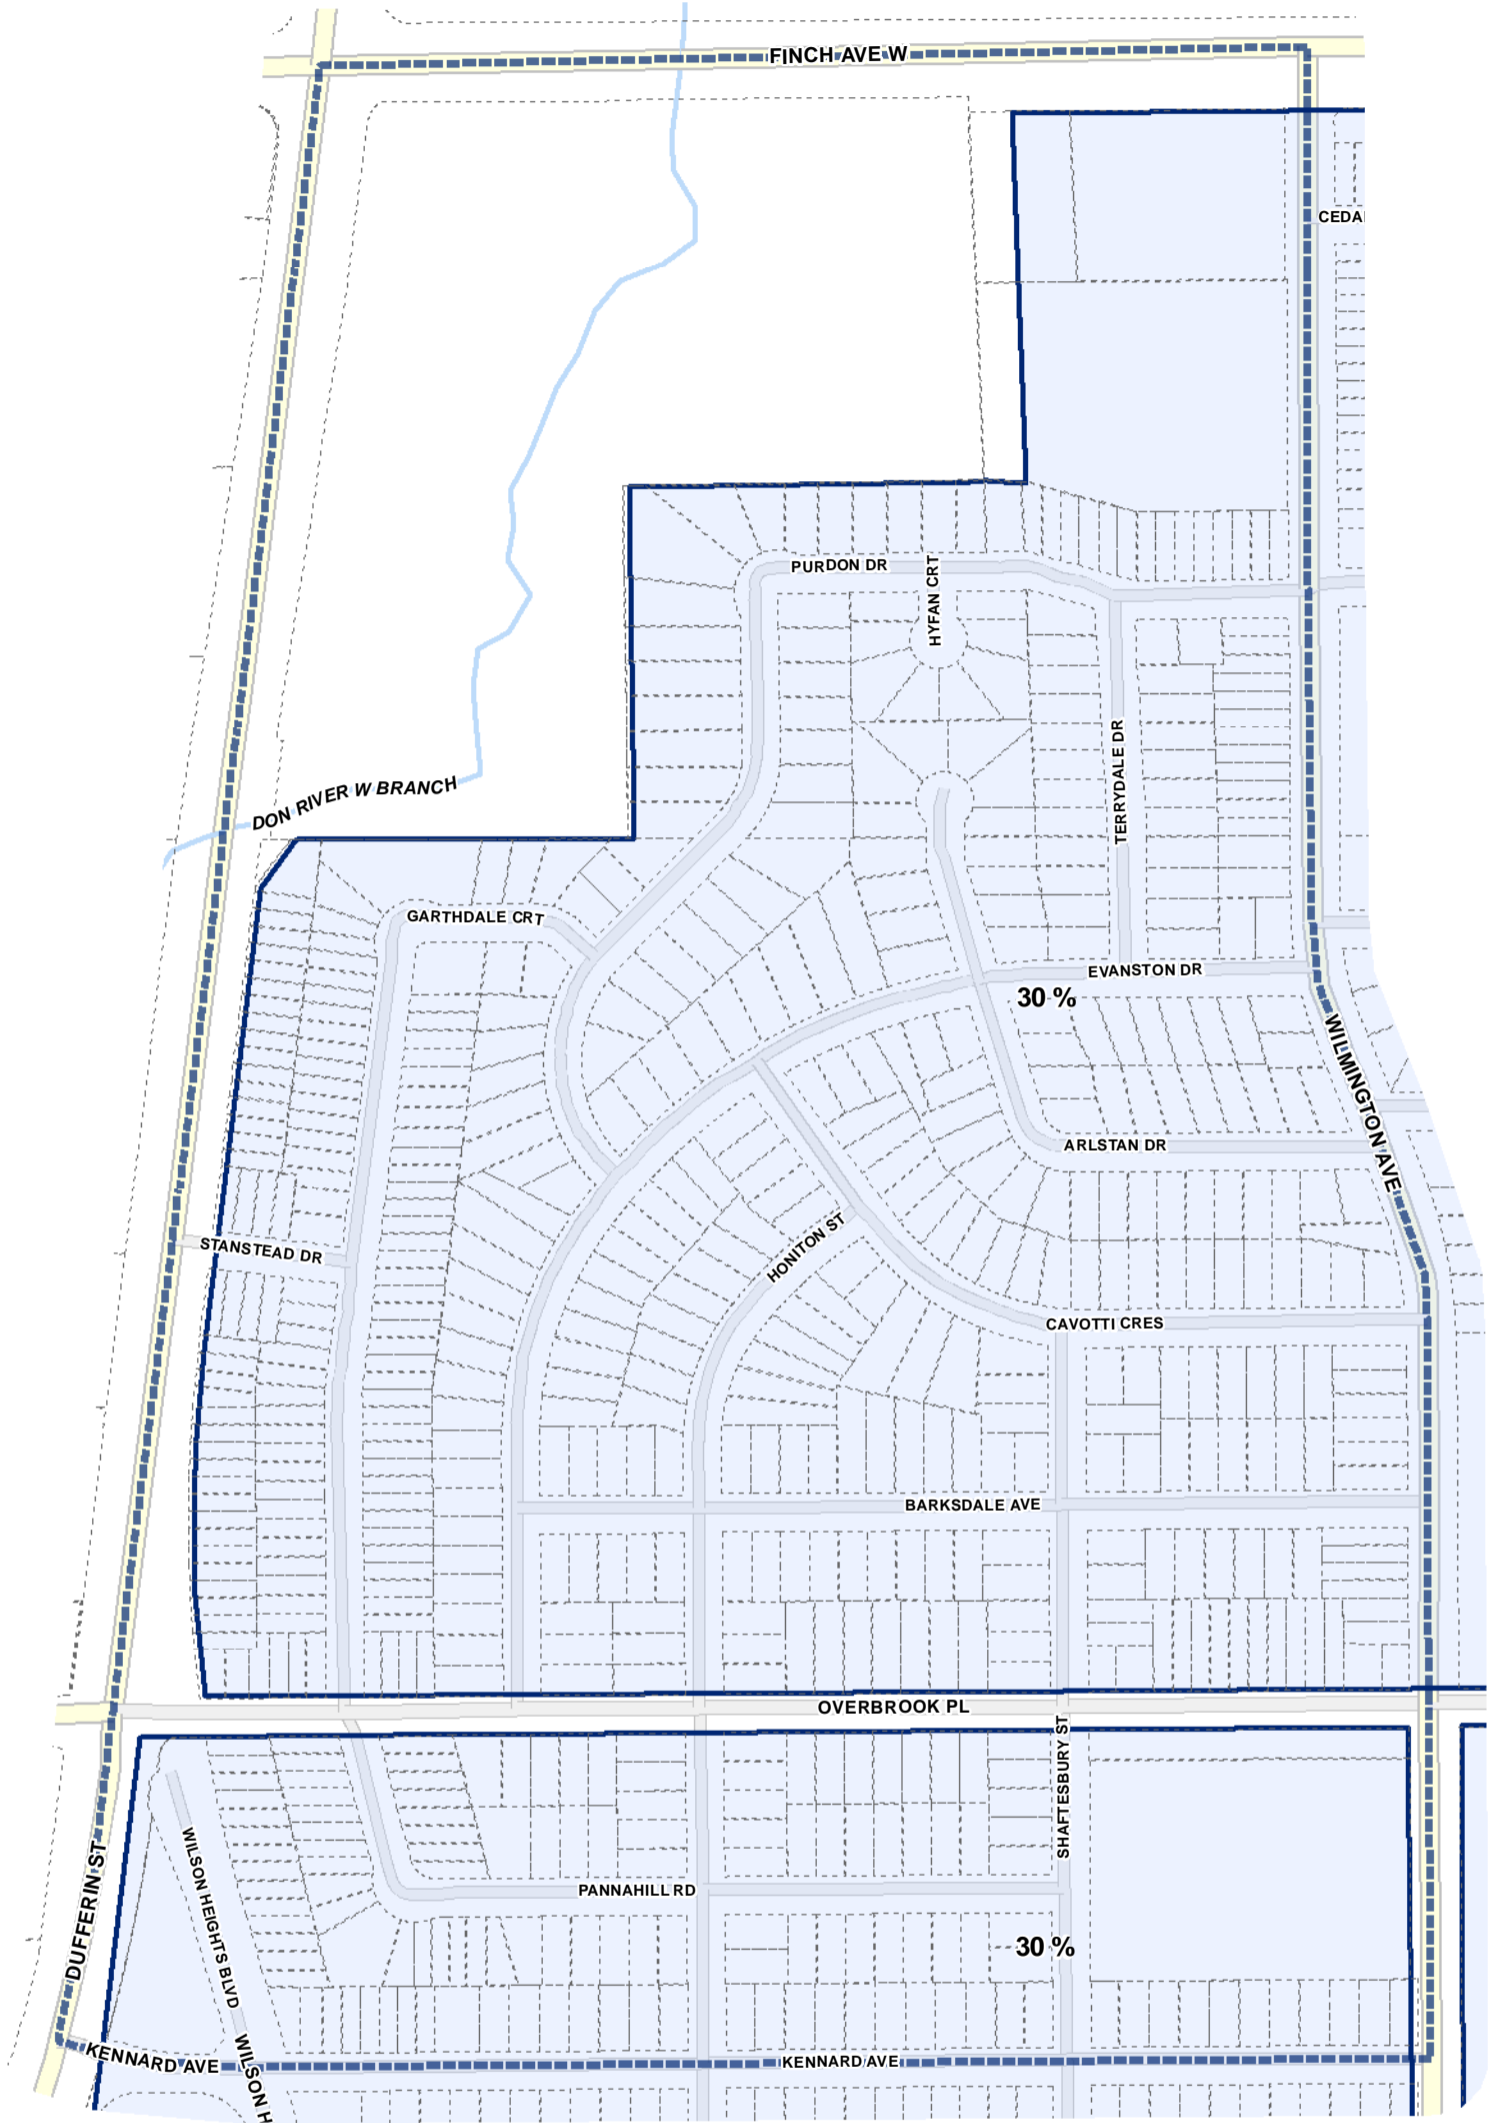

Lot Coverage Overlay Map

April 21, 2010
Planning & Growth Management
Committee Meeting

- Lot Coverage Overlay
- Map Sheet Boundary
- Properties
- Railway
- Hydro Line

Toronto City Planning
 Zoning Bylaw Map Book Series

- Lot Coverage Overlay
- Map Sheet Boundary
- Properties
- Railway
- Hydro Line

- Lot Coverage Overlay
- Map Sheet Boundary
- Properties
- Railway
- Hydro Line

-  Lot Coverage Overlay
-  Map Sheet Boundary
-  Properties
-  Railway
-  Hydro Line

-  Lot Coverage Overlay
-  Map Sheet Boundary
-  Properties
-  Railway
-  Hydro Line

Toronto City Planning
 Zoning Bylaw Map Book Series

Lot Coverage Overlay Map

April 21, 2010
 Planning & Growth Management
 Committee Meeting

- Lot Coverage Overlay
- Map Sheet Boundary
- Properties
- Railway
- Hydro Line

Lot Coverage Overlay Map

April 21, 2010
Planning & Growth Management
Committee Meeting

- Lot Coverage Overlay
- Map Sheet Boundary
- Properties
- Railway
- Hydro Line