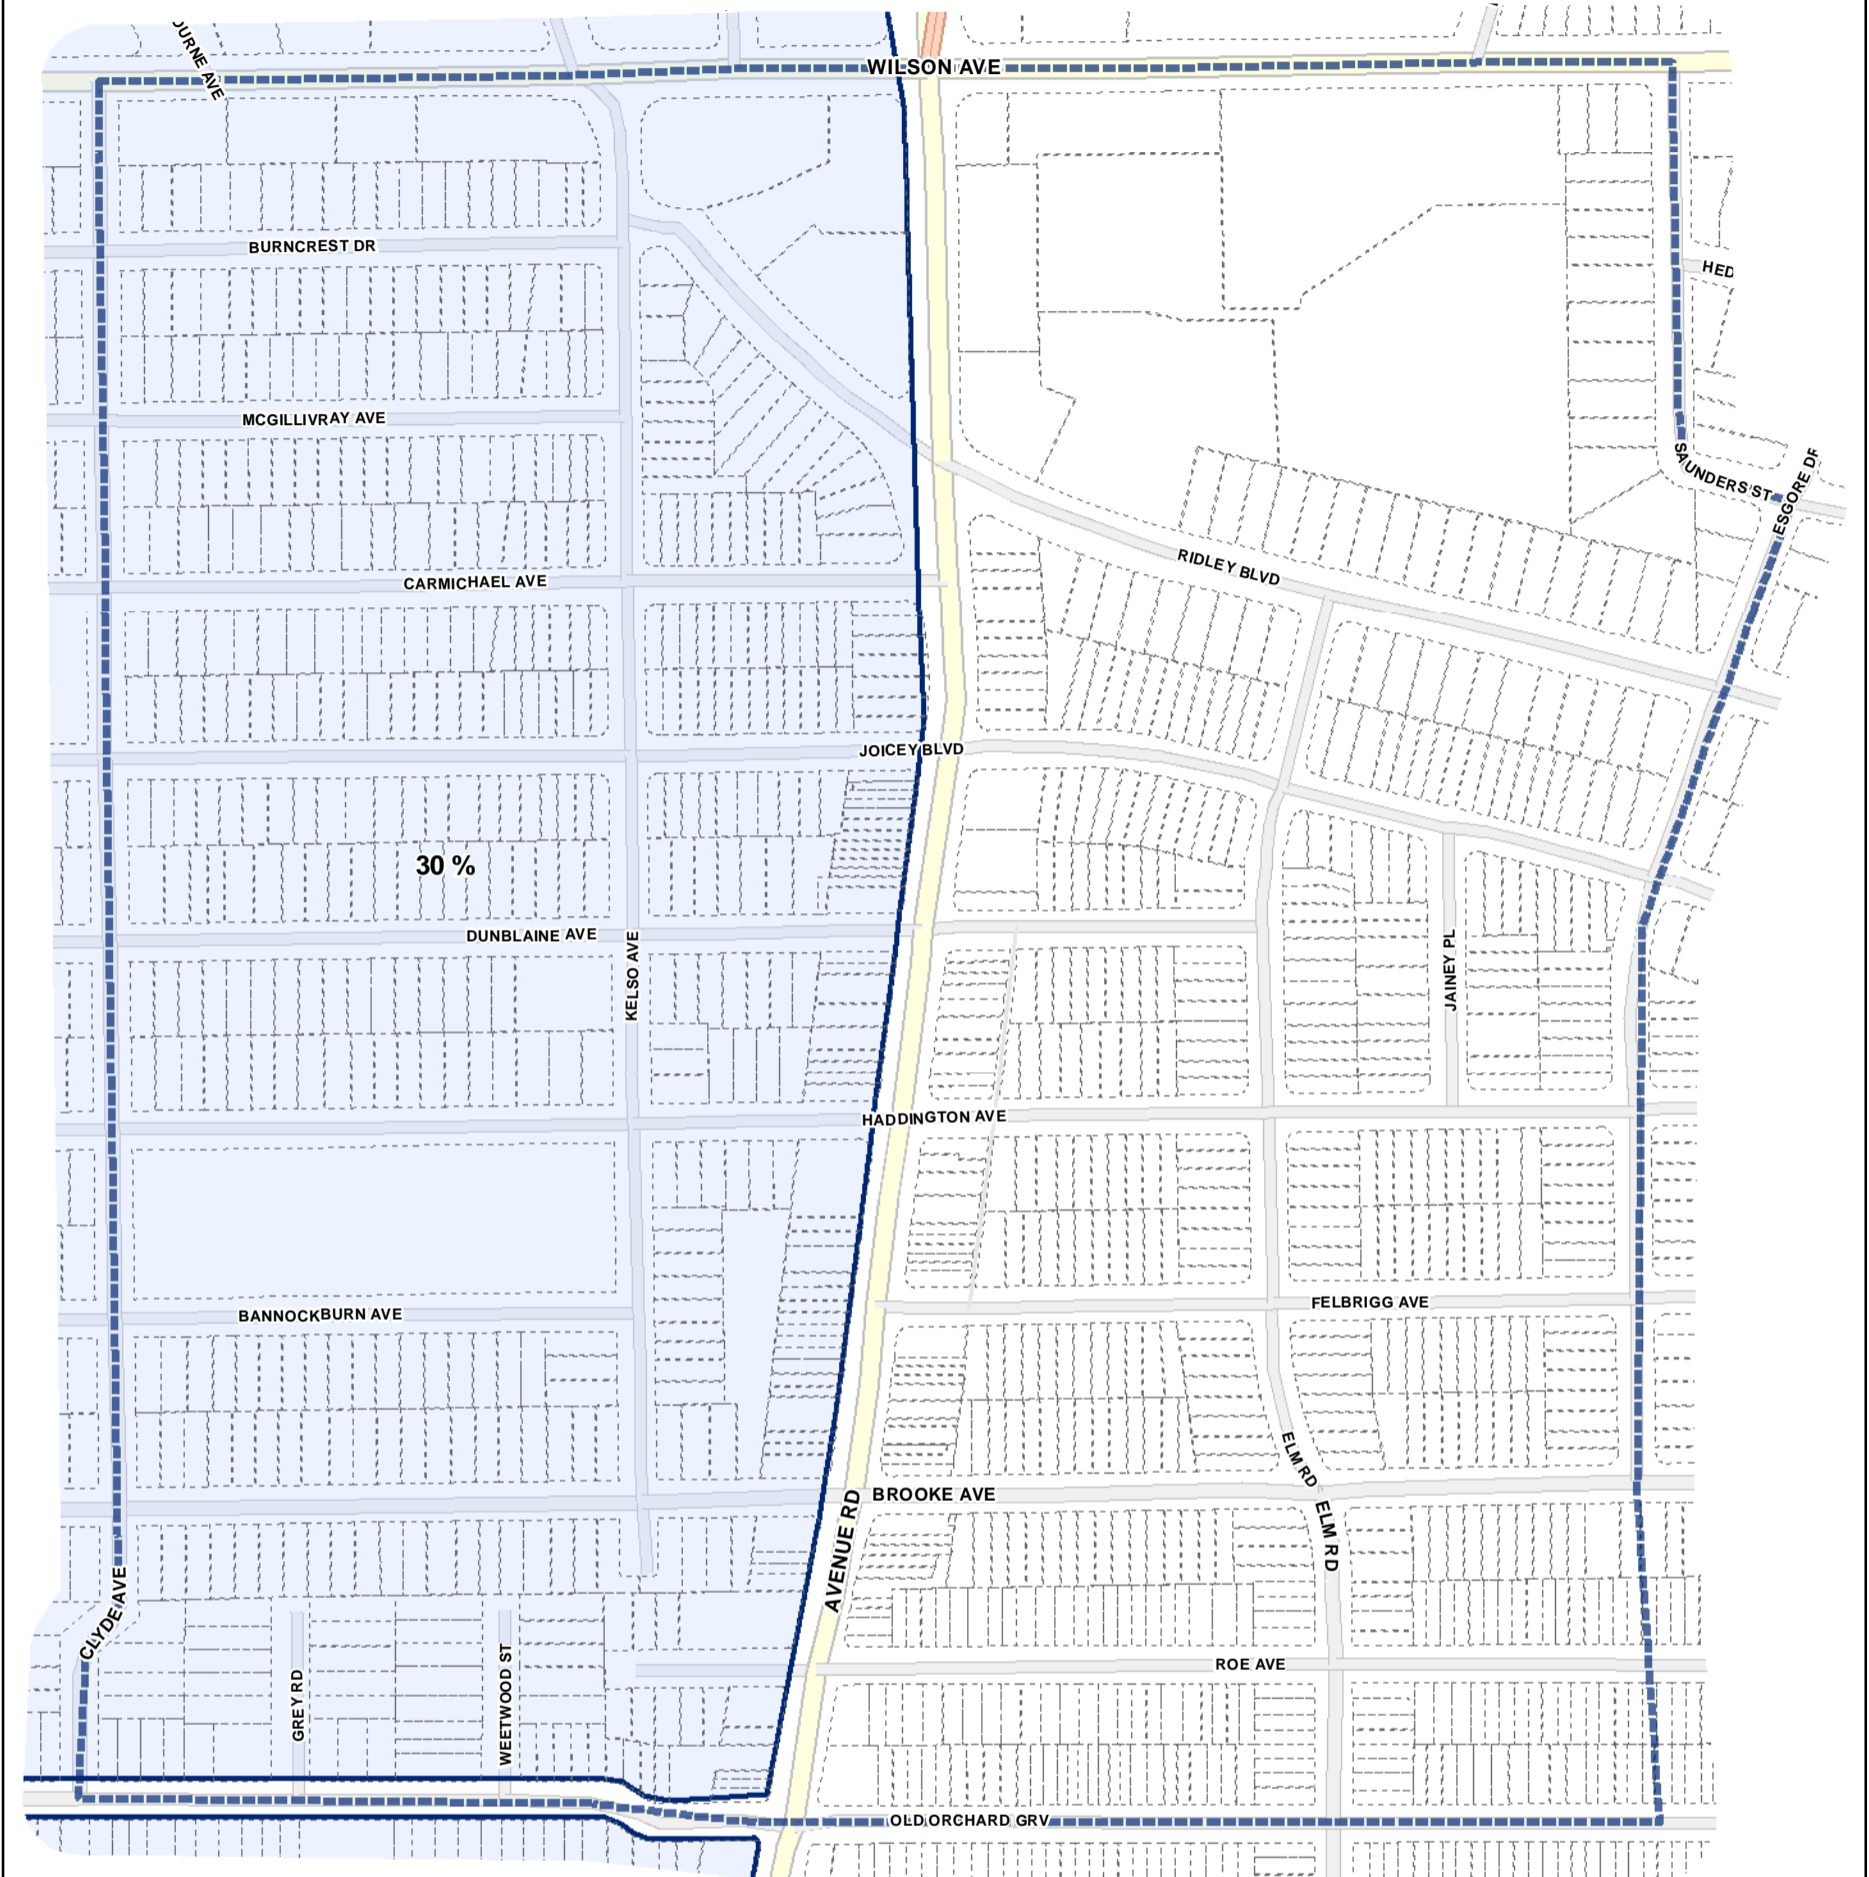

Lot Coverage Overlay Map

April 21, 2010
Planning & Growth Management
Committee Meeting

- Lot Coverage Overlay
- Map Sheet Boundary
- Properties
- Railway
- Hydro Line

- Lot Coverage Overlay
- Map Sheet Boundary
- Properties
- Railway
- Hydro Line

-  Lot Coverage Overlay
-  Map Sheet Boundary
-  Properties
-  Railway
-  Hydro Line

Lot Coverage Overlay Map

April 21, 2010
Planning & Growth Management
Committee Meeting

- Lot Coverage Overlay
- Map Sheet Boundary
- Properties
- Railway
- Hydro Line

1:4,000

Toronto City Planning
 Zoning Bylaw Map Book Series

Lot Coverage Overlay Map

April 21, 2010
 Planning & Growth Management
 Committee Meeting

- Lot Coverage Overlay
- Map Sheet Boundary
- Properties
- Railway
- Hydro Line

- Lot Coverage Overlay
- Map Sheet Boundary
- Properties
- Railway
- Hydro Line

1:4,000

Lot Coverage Overlay Map

April 21, 2010
Planning & Growth Management
Committee Meeting

- Lot Coverage Overlay
- Map Sheet Boundary
- Properties
- Railway
- Hydro Line