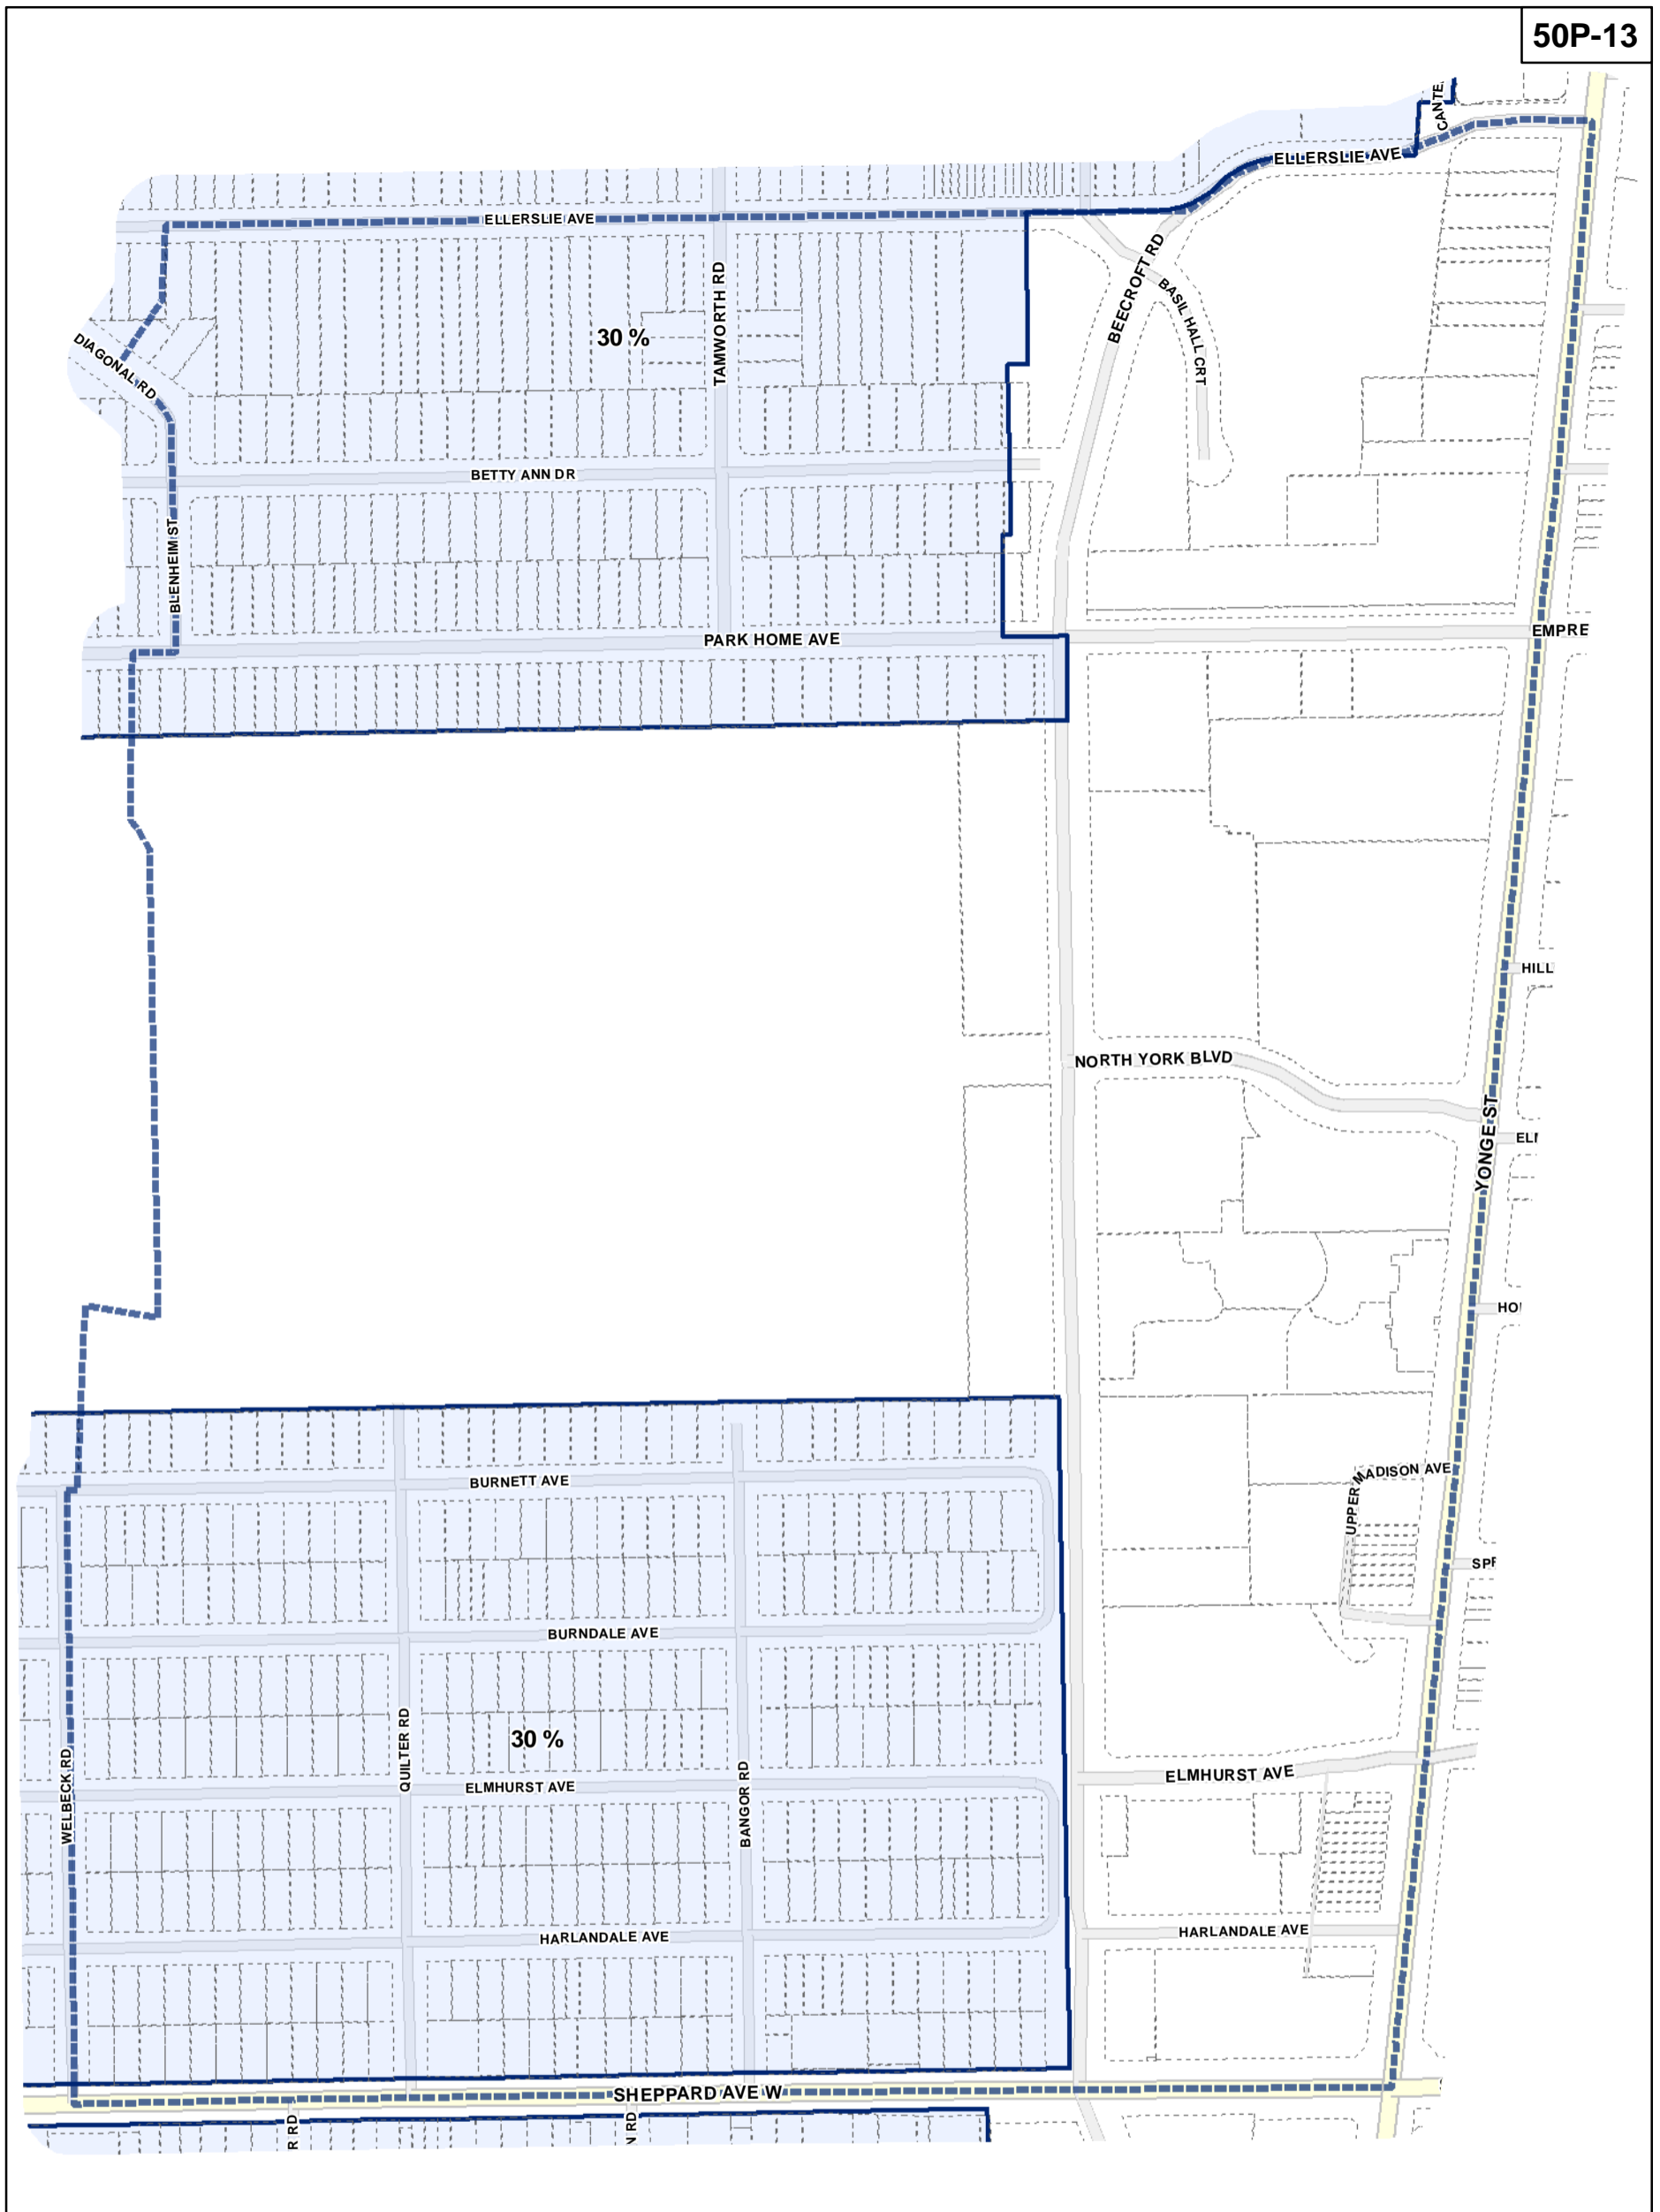

-  Lot Coverage Overlay
-  Map Sheet Boundary
-  Properties
-  Railway
-  Hydro Line

Lot Coverage Overlay Map

April 21, 2010
Planning & Growth Management
Committee Meeting

-  Lot Coverage Overlay
-  Map Sheet Boundary
-  Properties
-  Railway
-  Hydro Line

Lot Coverage Overlay Map

April 21, 2010
Planning & Growth Management
Committee Meeting

- Lot Coverage Overlay
- Map Sheet Boundary
- Properties
- Railway
- Hydro Line

- Lot Coverage Overlay
- Map Sheet Boundary
- Properties
- Railway
- Hydro Line

Toronto City Planning
 Zoning Bylaw Map Book Series

Lot Coverage Overlay Map

April 21, 2010
 Planning & Growth Management
 Committee Meeting

- Lot Coverage Overlay
- Map Sheet Boundary
- Properties
- Railway
- Hydro Line

Lot Coverage Overlay Map

April 21, 2010
Planning & Growth Management
Committee Meeting

- Lot Coverage Overlay
- Map Sheet Boundary
- Properties
- Railway
- Hydro Line

1:4,000

Lot Coverage Overlay Map

April 21, 2010
Planning & Growth Management
Committee Meeting