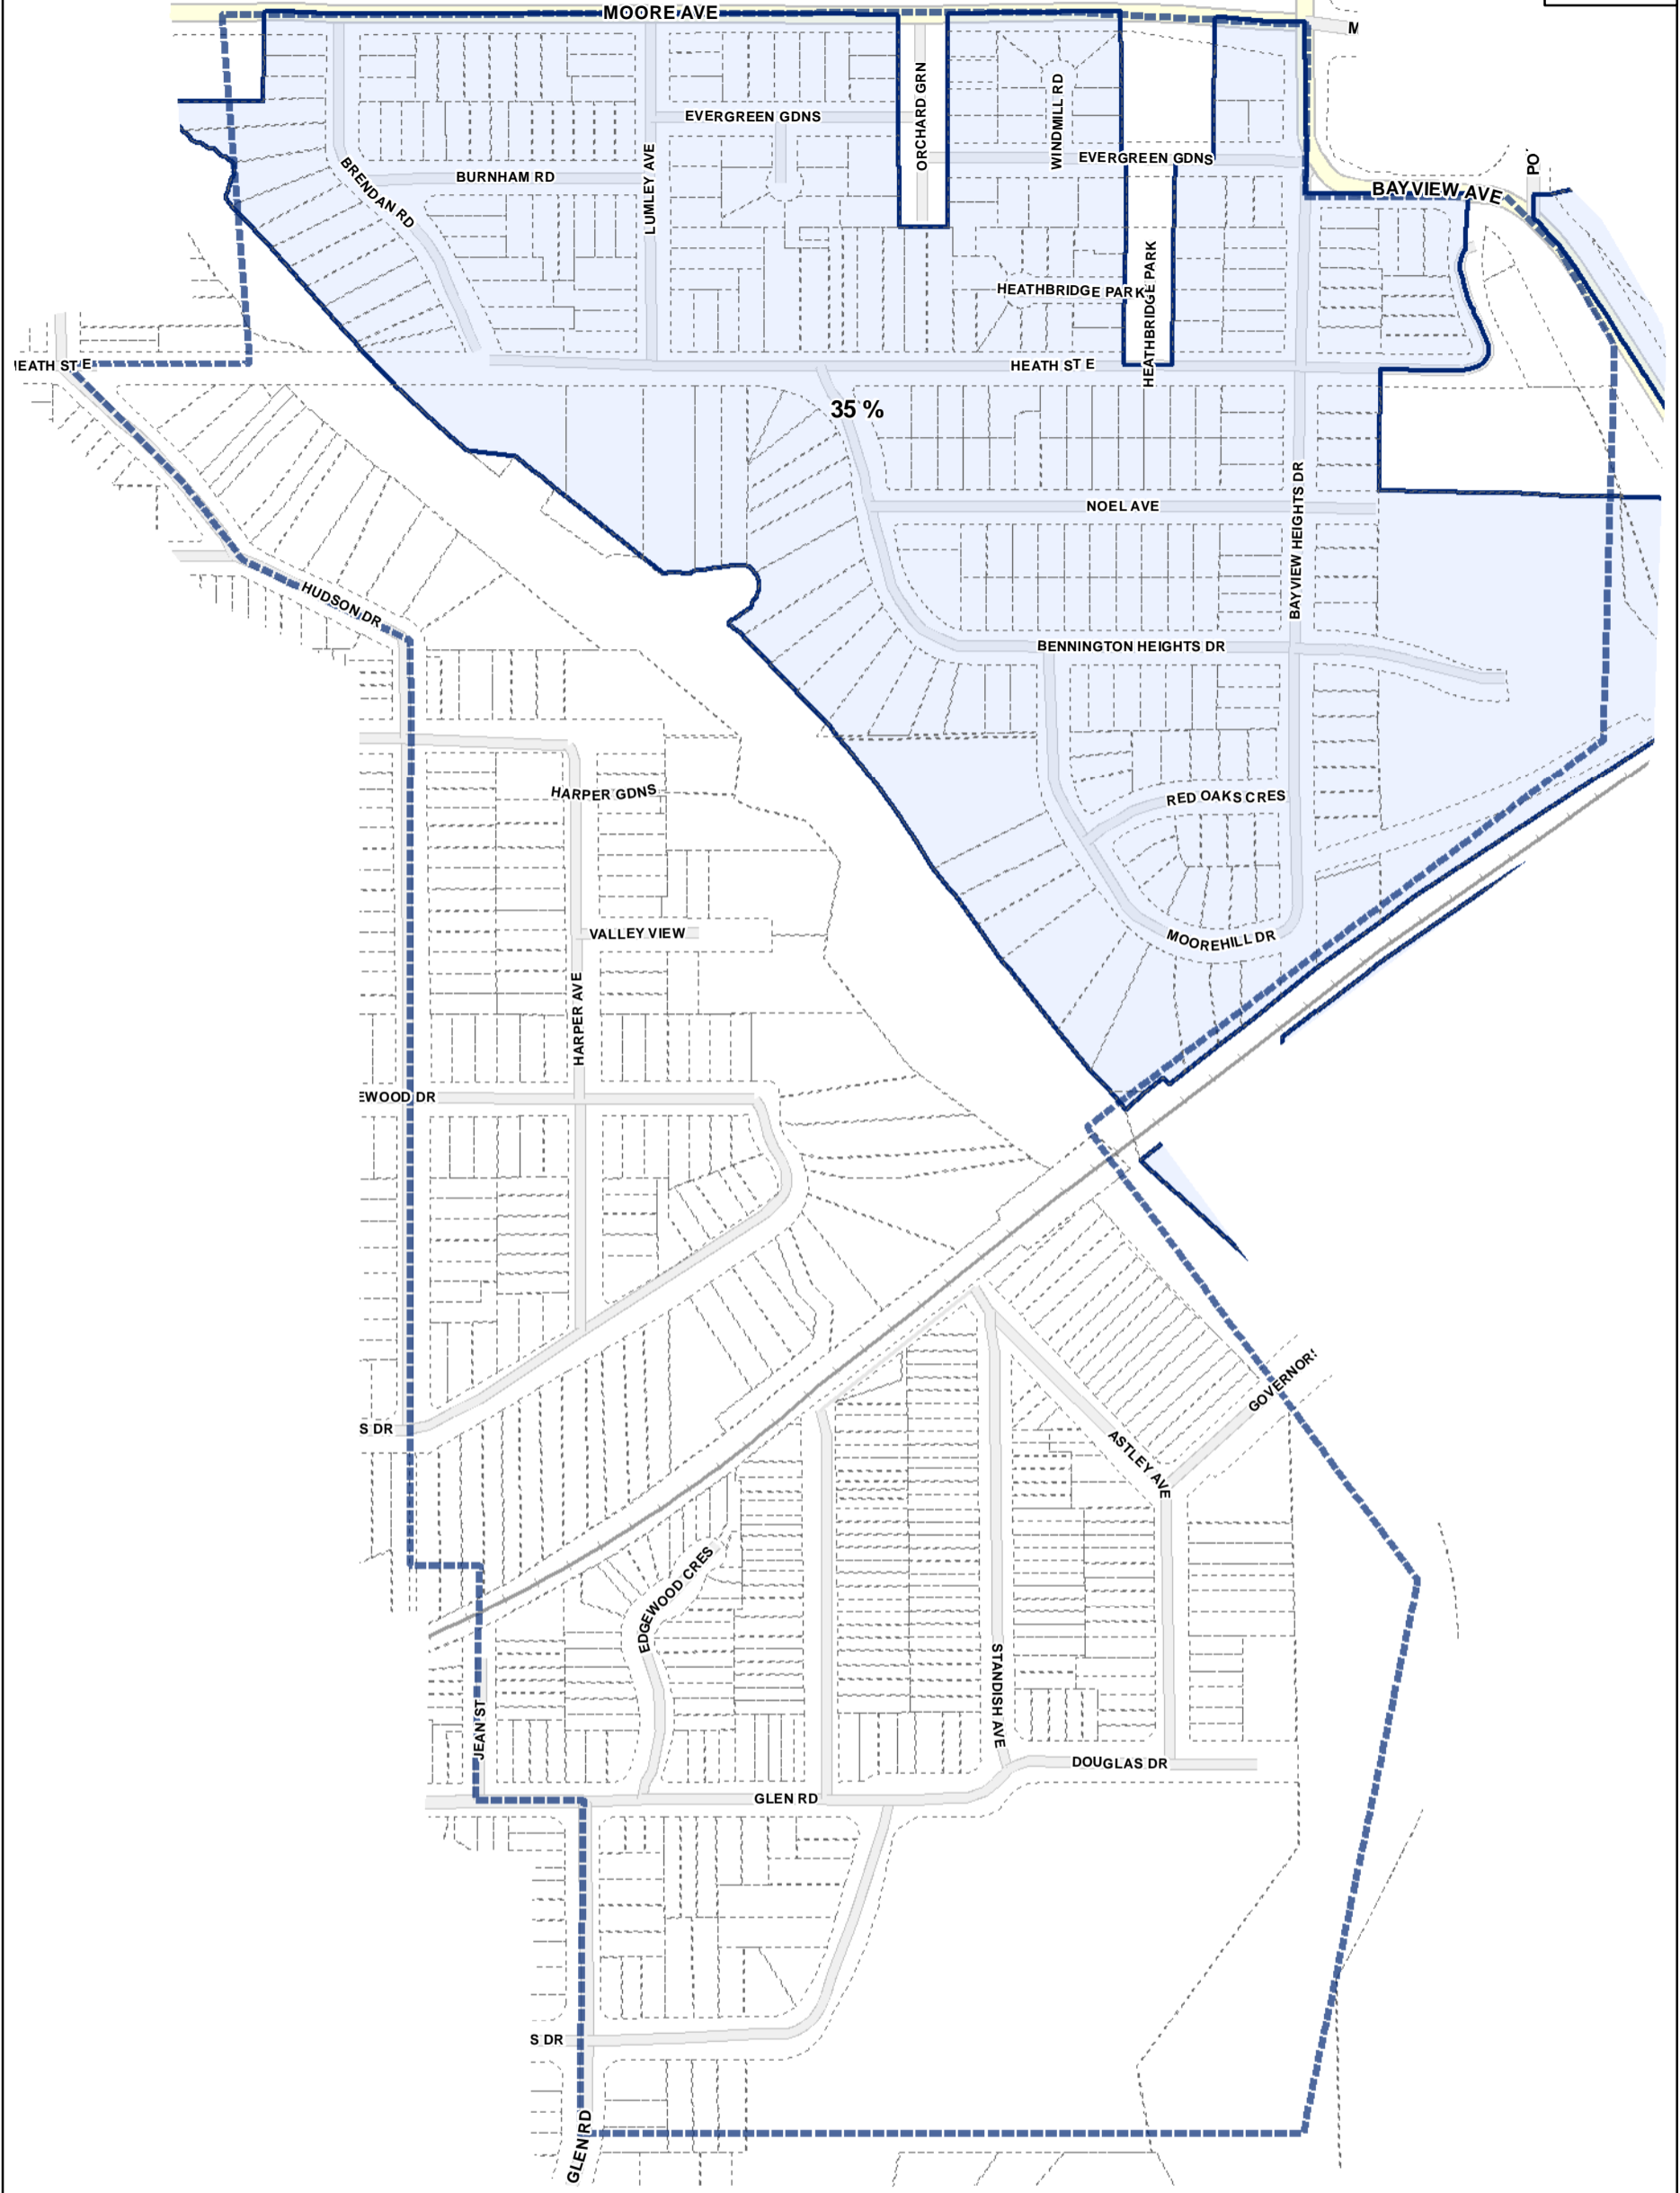

- Lot Coverage Overlay
- Map Sheet Boundary
- Properties
- Railway
- Hydro Line

- Lot Coverage Overlay
- Map Sheet Boundary
- Properties
- Railway
- Hydro Line

-  Lot Coverage Overlay
-  Map Sheet Boundary
-  Properties
-  Railway
-  Hydro Line

-  Lot Coverage Overlay
-  Map Sheet Boundary
-  Properties
-  Railway
-  Hydro Line

1:4,000

- Lot Coverage Overlay
- Map Sheet Boundary
- Properties
- Railway
- Hydro Line

Toronto City Planning
 Zoning Bylaw Map Book Series