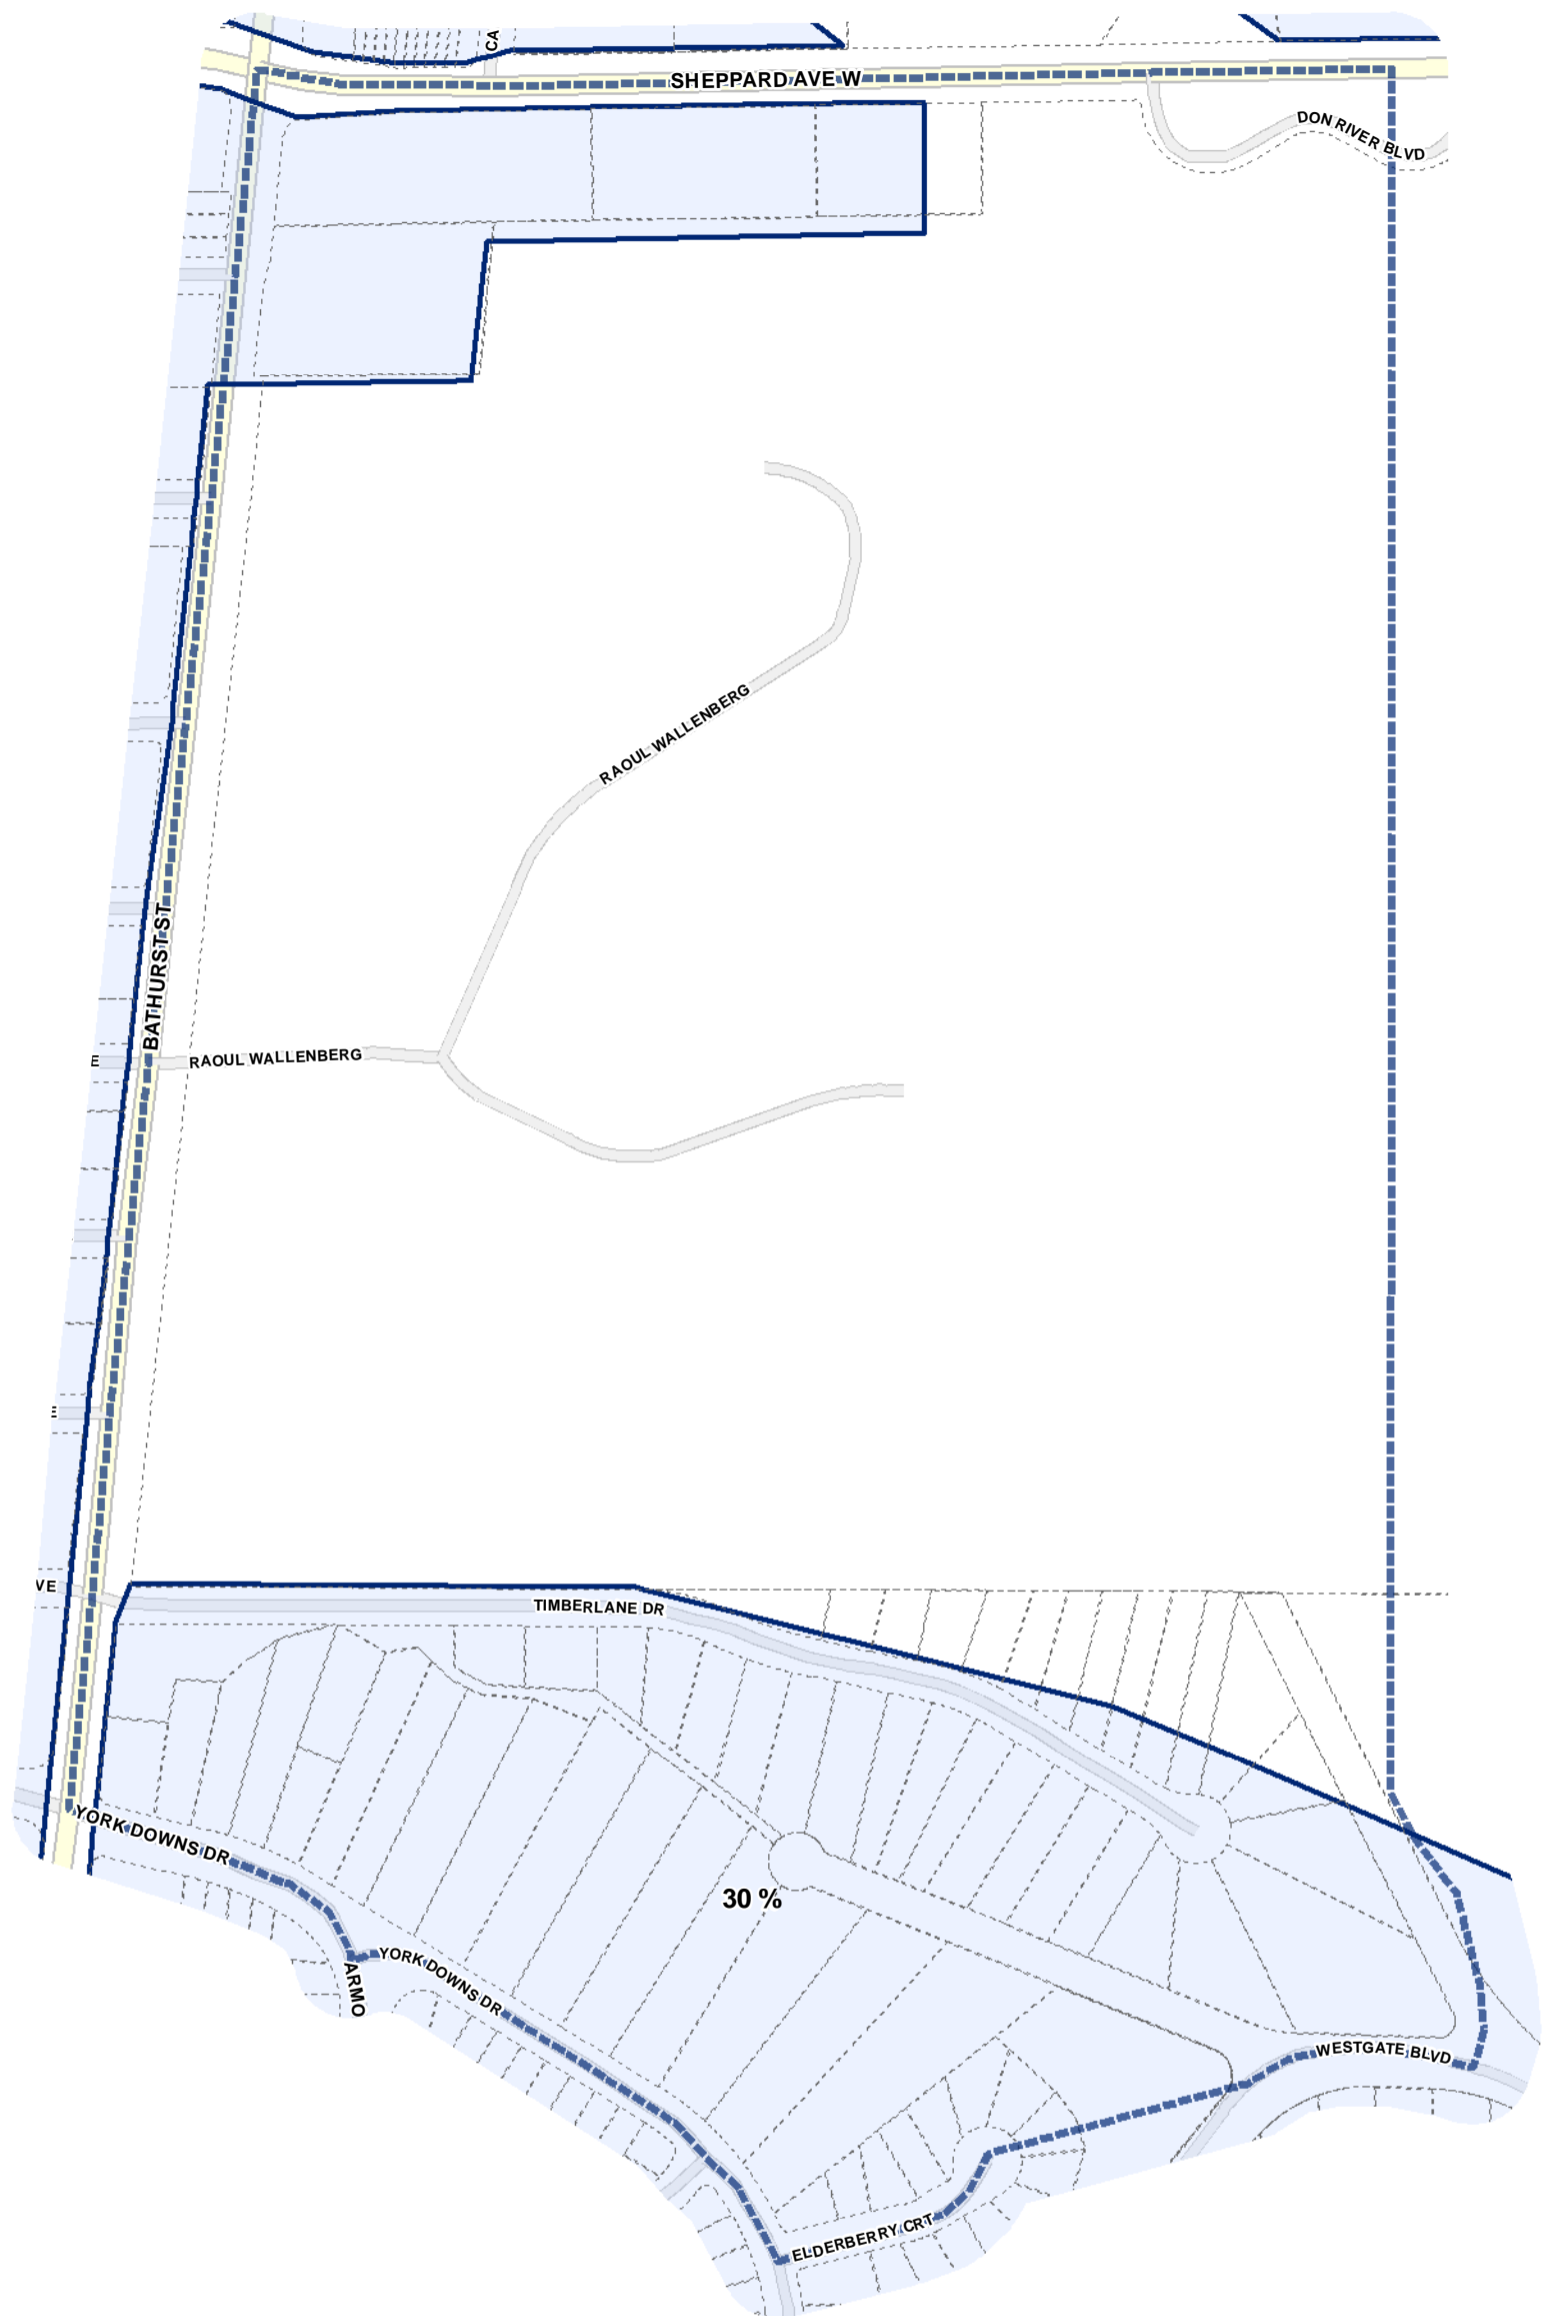

Lot Coverage Overlay Map

April 21, 2010
Planning & Growth Management
Committee Meeting

- Lot Coverage Overlay
- Map Sheet Boundary
- Properties
- Railway
- Hydro Line

Toronto City Planning
 Zoning Bylaw Map Book Series

- Lot Coverage Overlay
- Map Sheet Boundary
- Properties
- Railway
- Hydro Line

1:4,000

Lot Coverage Overlay Map

April 21, 2010
Planning & Growth Management
Committee Meeting

- Lot Coverage Overlay
- Map Sheet Boundary
- Properties
- Railway
- Hydro Line

1:4,000

Toronto City Planning
 Zoning Bylaw Map Book Series

Lot Coverage Overlay Map

April 21, 2010
 Planning & Growth Management
 Committee Meeting

- Lot Coverage Overlay
- Map Sheet Boundary
- Properties
- Railway
- Hydro Line

-  Lot Coverage Overlay
-  Map Sheet Boundary
-  Properties
-  Railway
-  Hydro Line

Lot Coverage Overlay Map

April 21, 2010
Planning & Growth Management
Committee Meeting

-  Lot Coverage Overlay
-  Map Sheet Boundary
-  Properties
-  Railway
-  Hydro Line