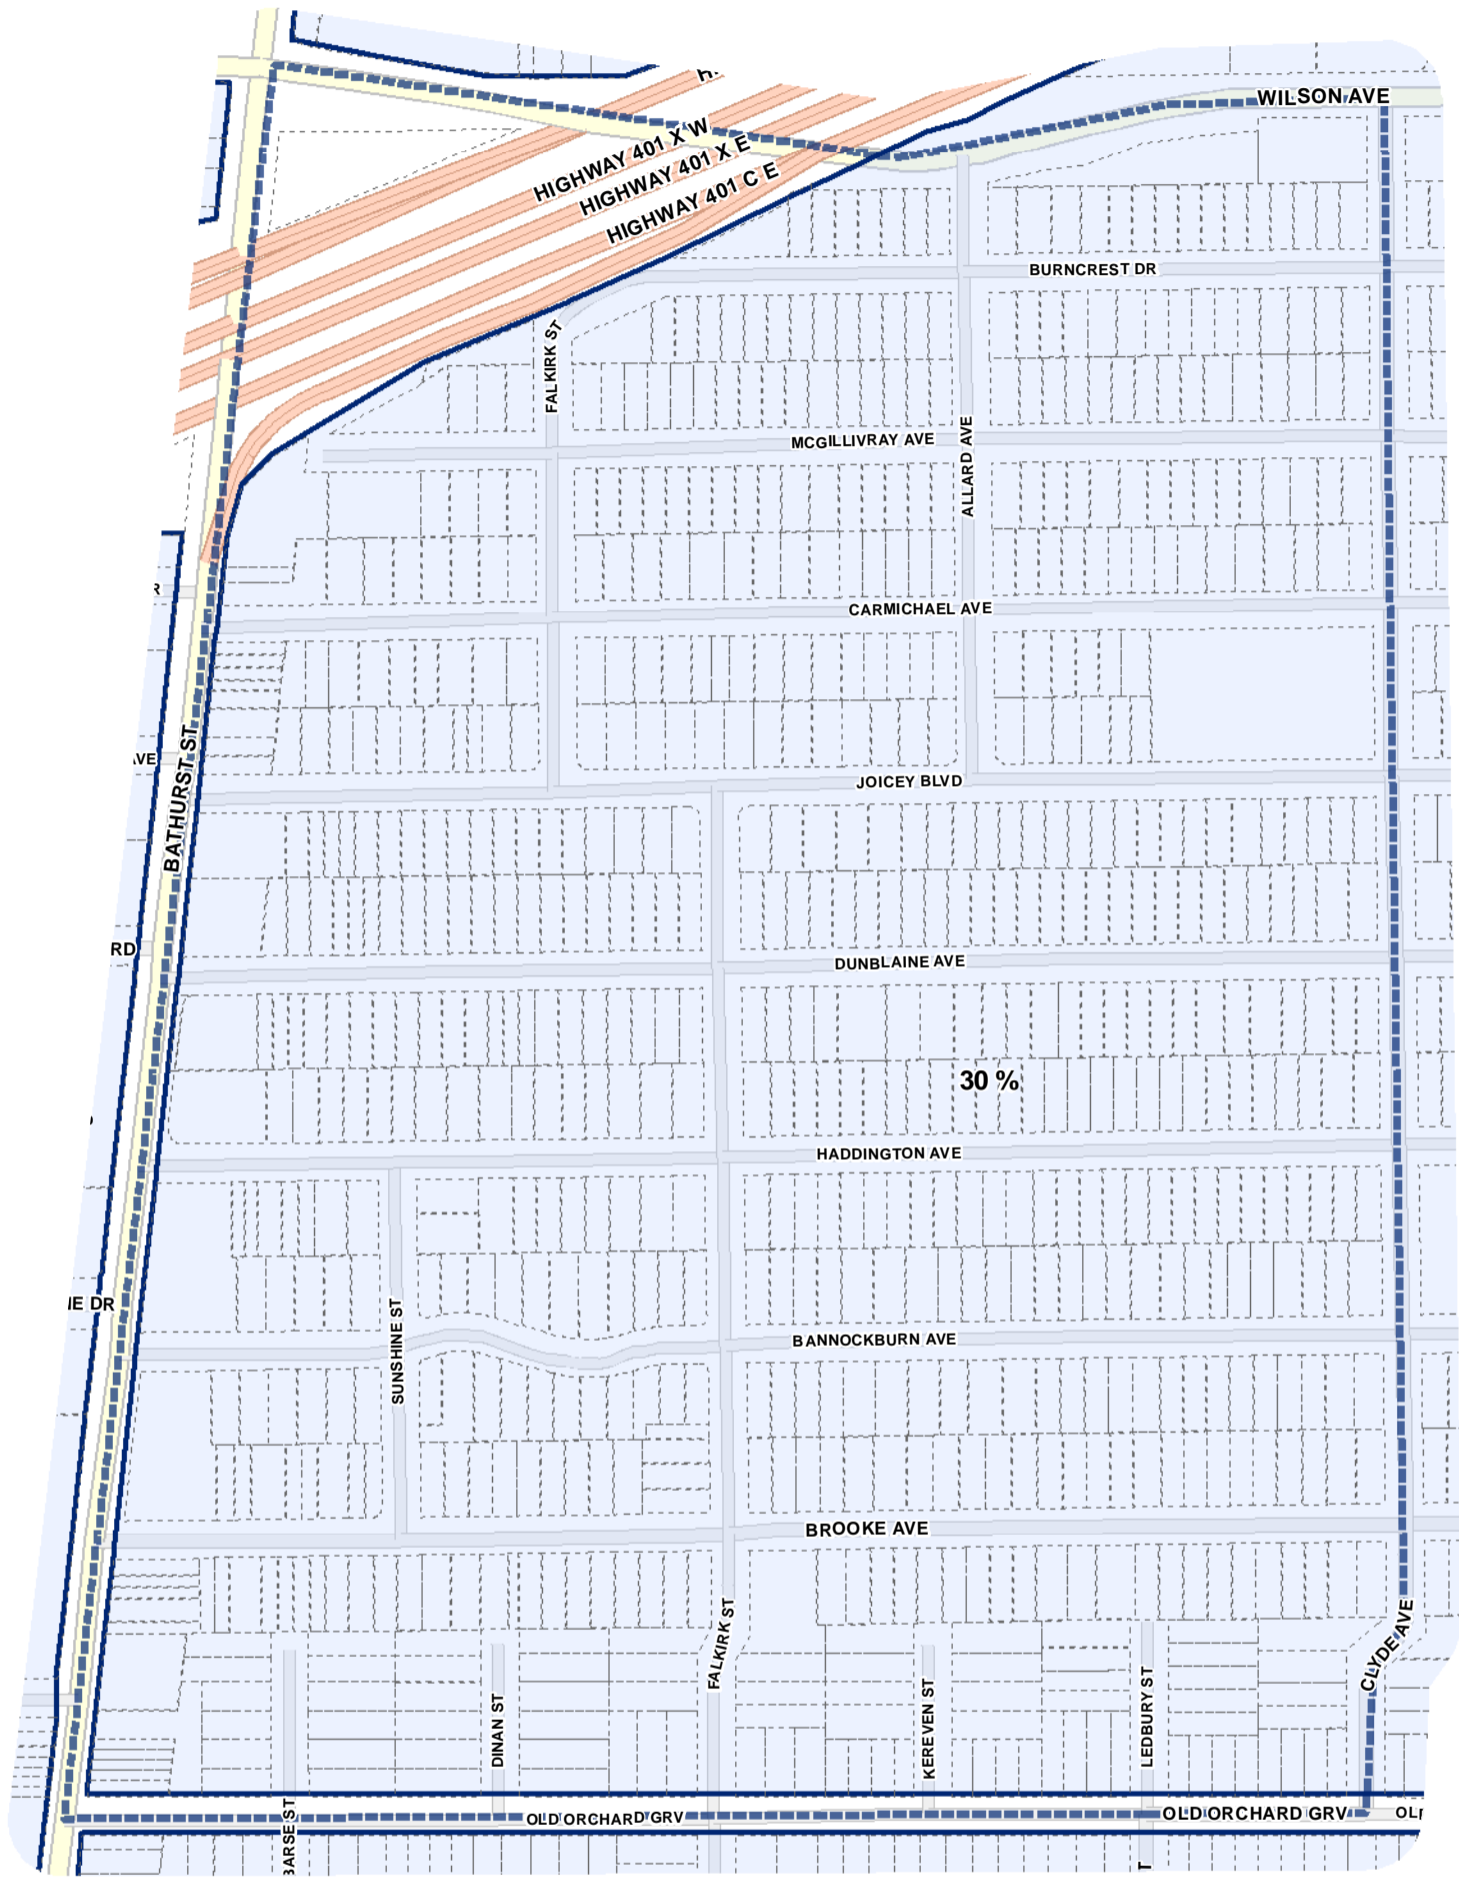

-  Lot Coverage Overlay
-  Map Sheet Boundary
-  Properties
-  Railway
-  Hydro Line

Lot Coverage Overlay Map

April 21, 2010
Planning & Growth Management
Committee Meeting

- Lot Coverage Overlay
- Map Sheet Boundary
- Properties
- Railway
- Hydro Line

Lot Coverage Overlay Map

April 21, 2010
Planning & Growth Management
Committee Meeting

- Lot Coverage Overlay
- Map Sheet Boundary
- Properties
- Railway
- Hydro Line

- Lot Coverage Overlay
- Map Sheet Boundary
- Properties
- Railway
- Hydro Line

1:4,000

Toronto City Planning
 Zoning Bylaw Map Book Series

Lot Coverage Overlay Map

April 21, 2010
 Planning & Growth Management
 Committee Meeting

- Lot Coverage Overlay
- Map Sheet Boundary
- Properties
- Railway
- Hydro Line