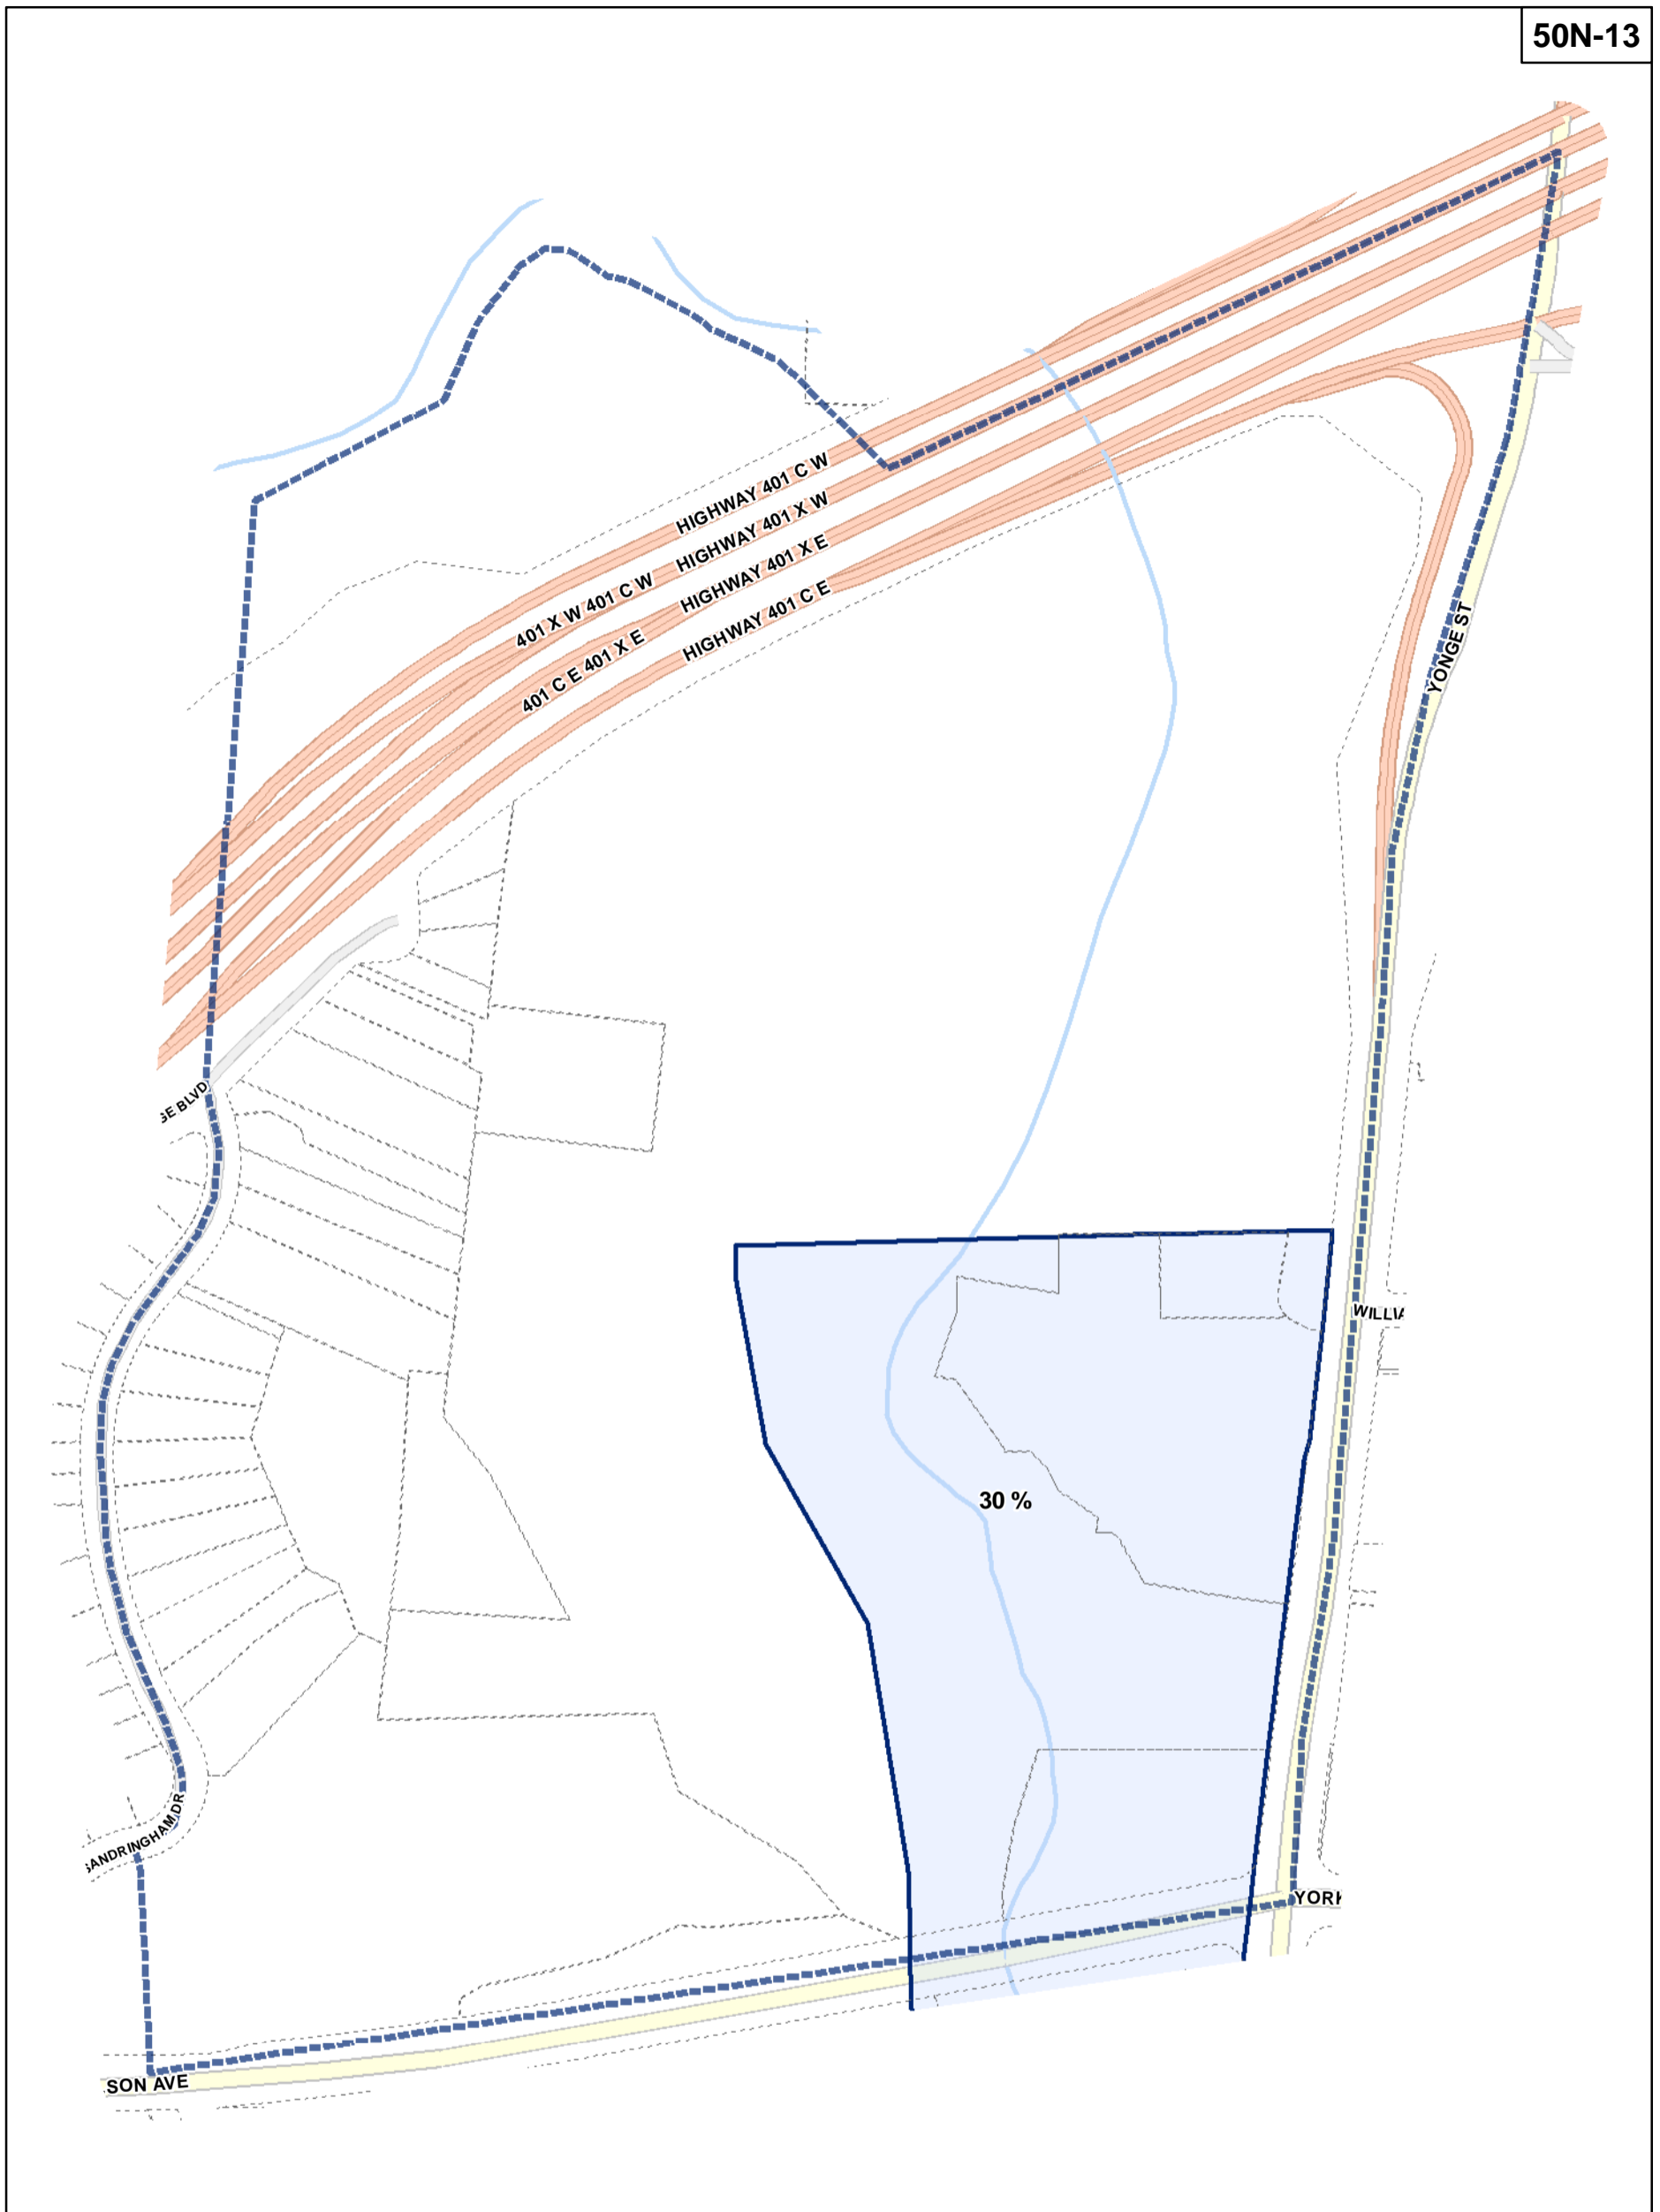

Lot Coverage Overlay Map

April 21, 2010
Planning & Growth Management
Committee Meeting

- Lot Coverage Overlay
- Map Sheet Boundary
- Properties
- Railway
- Hydro Line

Toronto City Planning
 Zoning Bylaw Map Book Series

-  Lot Coverage Overlay
-  Map Sheet Boundary
-  Properties
-  Railway
-  Hydro Line

Toronto City Planning
 Zoning Bylaw Map Book Series

Lot Coverage Overlay Map

April 21, 2010
 Planning & Growth Management
 Committee Meeting

1:4,000

Toronto City Planning
 Zoning Bylaw Map Book Series

Lot Coverage Overlay Map

April 21, 2010
 Planning & Growth Management
 Committee Meeting

- Lot Coverage Overlay
- Map Sheet Boundary
- Properties
- Railway
- Hydro Line

-  Lot Coverage Overlay
-  Map Sheet Boundary
-  Properties
-  Railway
-  Hydro Line

Lot Coverage Overlay Map

April 21, 2010
Planning & Growth Management
Committee Meeting

-  Lot Coverage Overlay
-  Map Sheet Boundary
-  Properties
-  Railway
-  Hydro Line