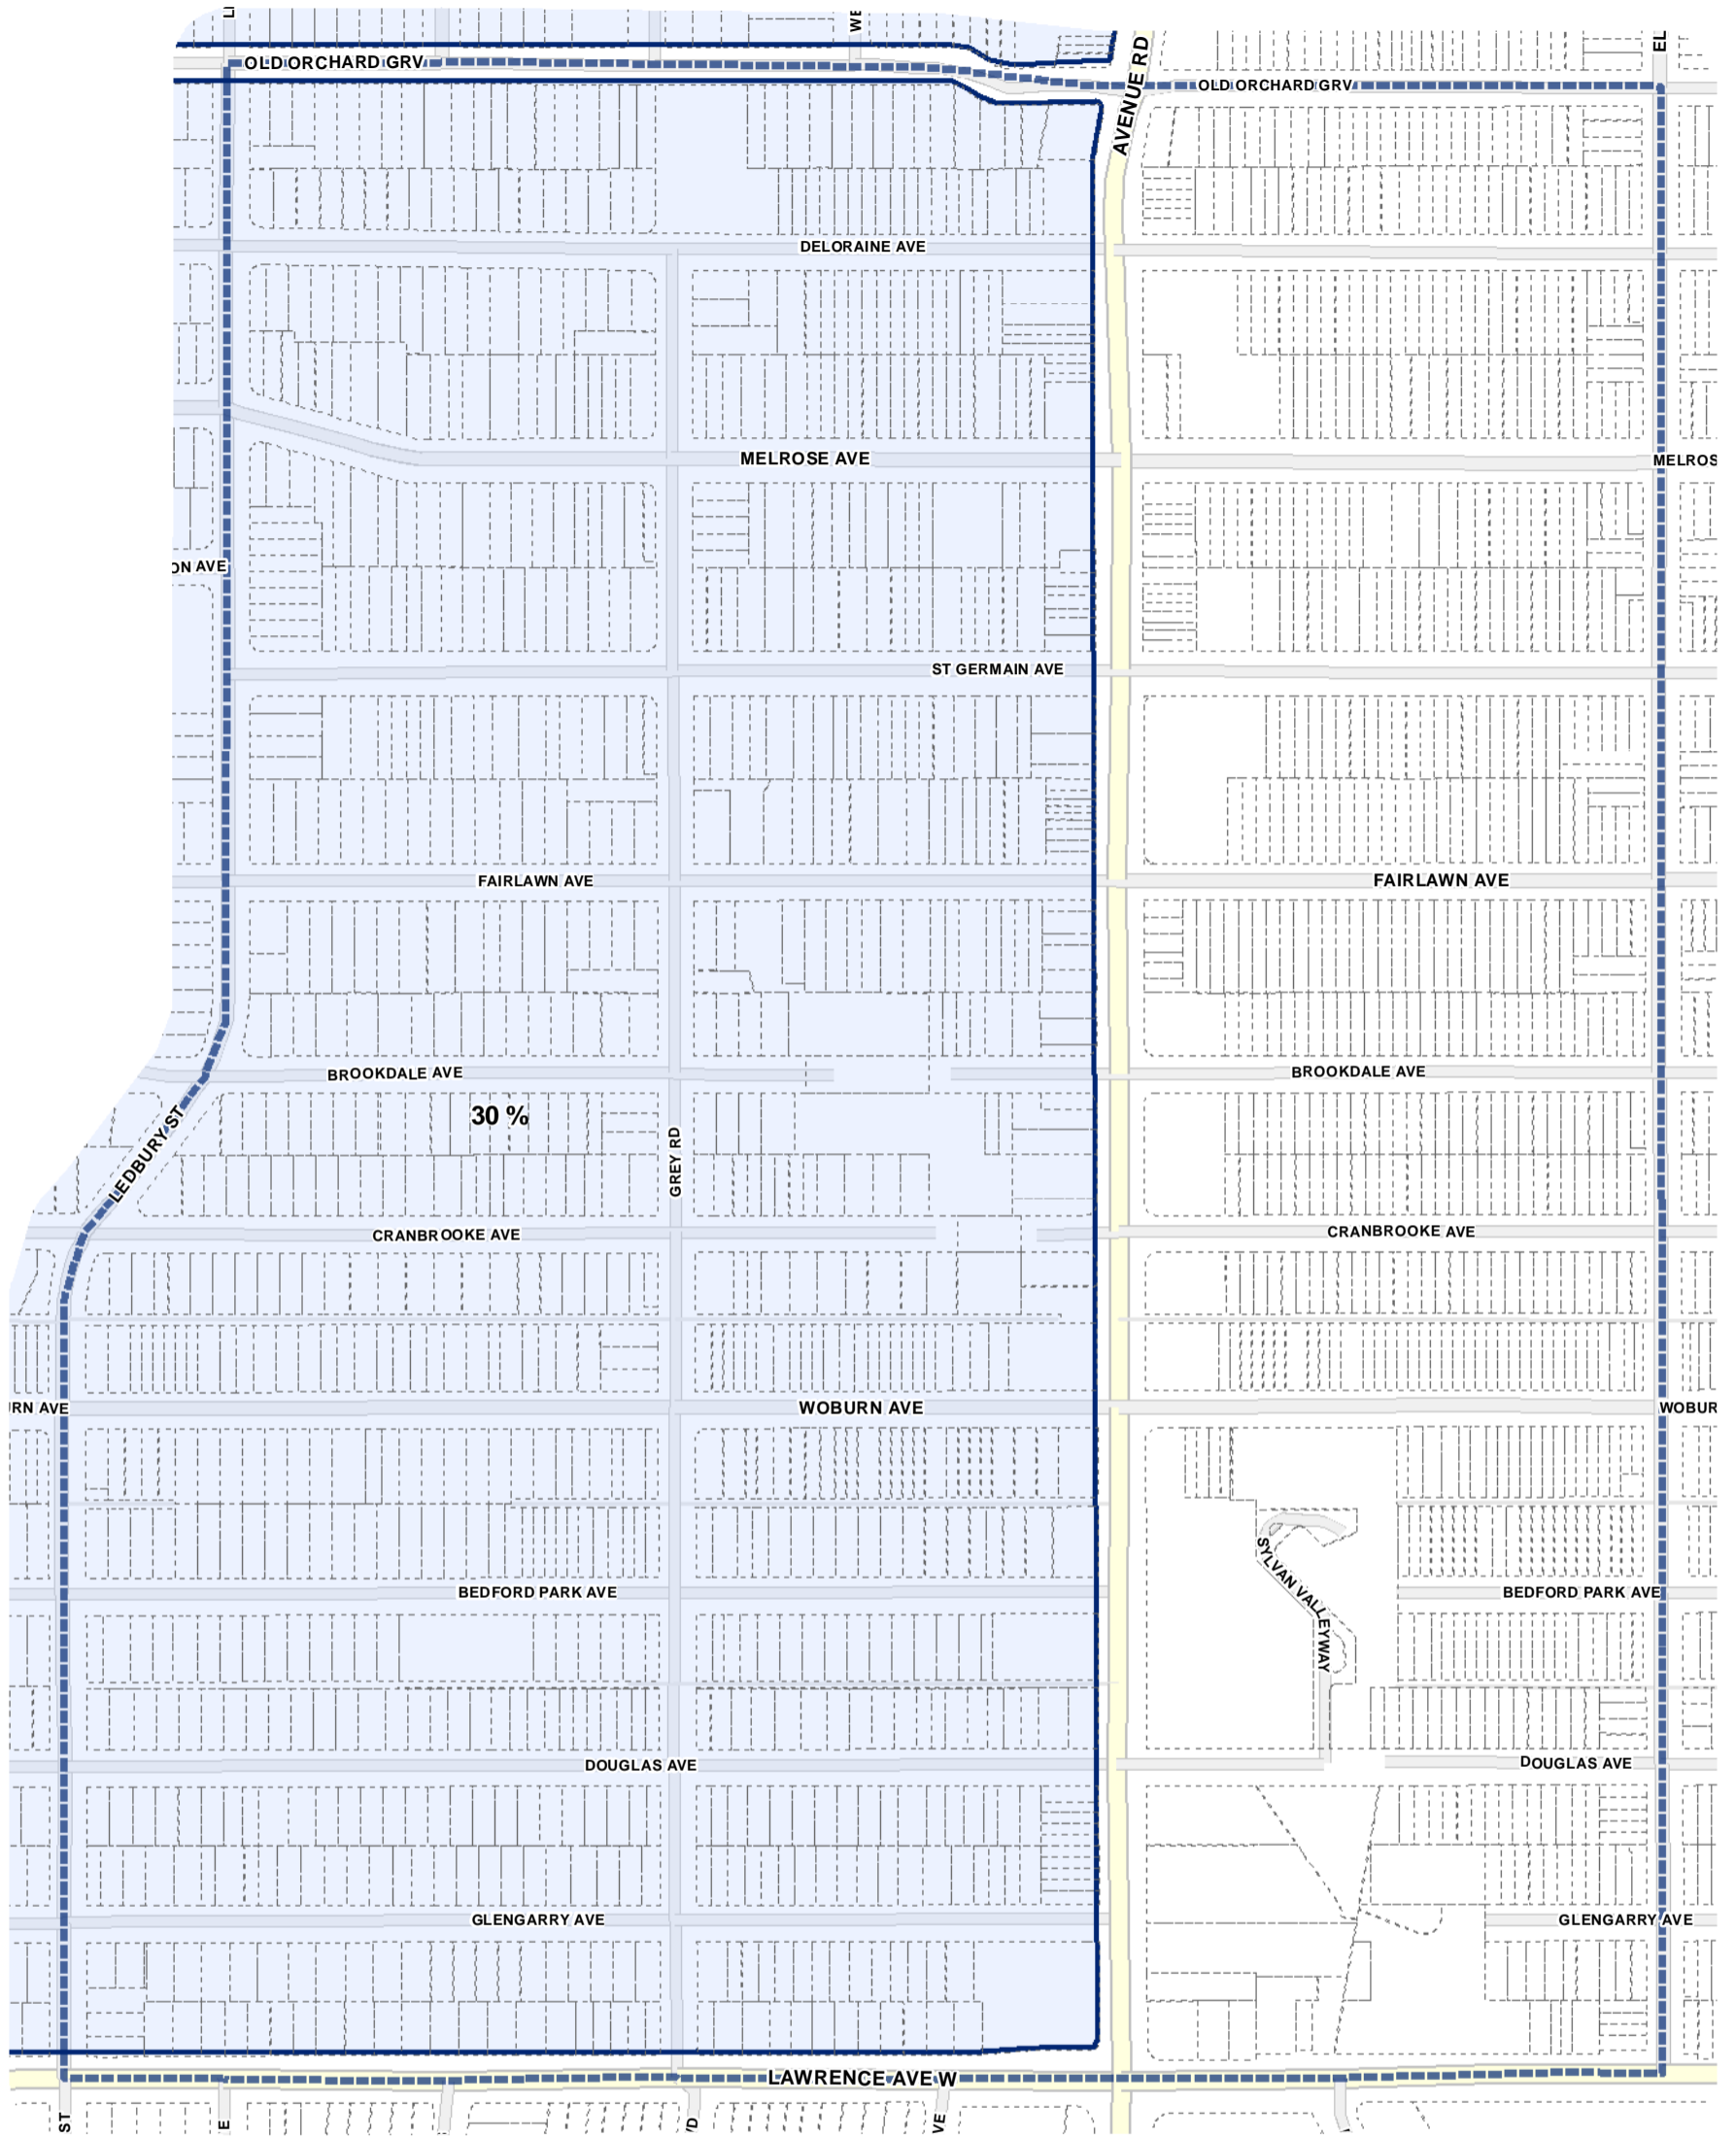

-  Lot Coverage Overlay
-  Map Sheet Boundary
-  Properties
-  Railway
-  Hydro Line

Lot Coverage Overlay Map

April 21, 2010
Planning & Growth Management
Committee Meeting

- Lot Coverage Overlay
- Map Sheet Boundary
- Properties
- Railway
- Hydro Line

Lot Coverage Overlay Map

April 21, 2010
Planning & Growth Management
Committee Meeting

- Lot Coverage Overlay
- Map Sheet Boundary
- Properties
- Railway
- Hydro Line

- Lot Coverage Overlay
- Map Sheet Boundary
- Properties
- Railway
- Hydro Line

1:4,000

Toronto City Planning
 Zoning Bylaw Map Book Series

Lot Coverage Overlay Map

April 21, 2010
 Planning & Growth Management
 Committee Meeting

- Lot Coverage Overlay
- Map Sheet Boundary
- Properties
- Railway
- Hydro Line