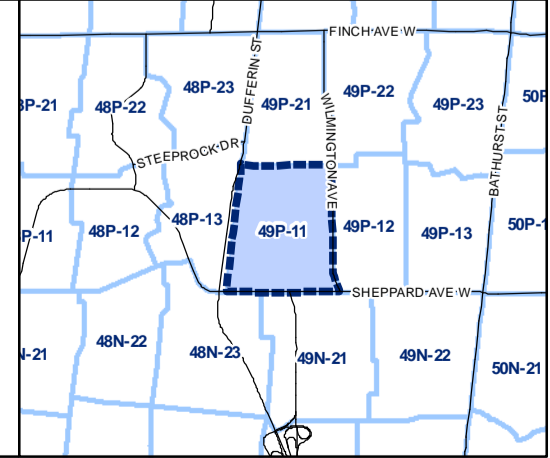

Lot Coverage Overlay Map

April 21, 2010
Planning & Growth Management
Committee Meeting

- Lot Coverage Overlay
- Map Sheet Boundary
- Properties
- Railway
- Hydro Line

Toronto City Planning
 Zoning Bylaw Map Book Series

Lot Coverage Overlay Map

April 21, 2010
 Planning & Growth Management
 Committee Meeting

Toronto City Planning
 Zoning Bylaw Map Book Series

Lot Coverage Overlay Map

April 21, 2010
 Planning & Growth Management
 Committee Meeting

- Lot Coverage Overlay
- Map Sheet Boundary
- Properties
- Railway
- Hydro Line

- Lot Coverage Overlay
- Map Sheet Boundary
- Properties
- Railway
- Hydro Line

-  Lot Coverage Overlay
-  Map Sheet Boundary
-  Properties
-  Railway
-  Hydro Line

-  Lot Coverage Overlay
-  Map Sheet Boundary
-  Properties
-  Railway
-  Hydro Line

Toronto City Planning
 Zoning Bylaw Map Book Series

Lot Coverage Overlay Map

April 21, 2010
 Planning & Growth Management
 Committee Meeting