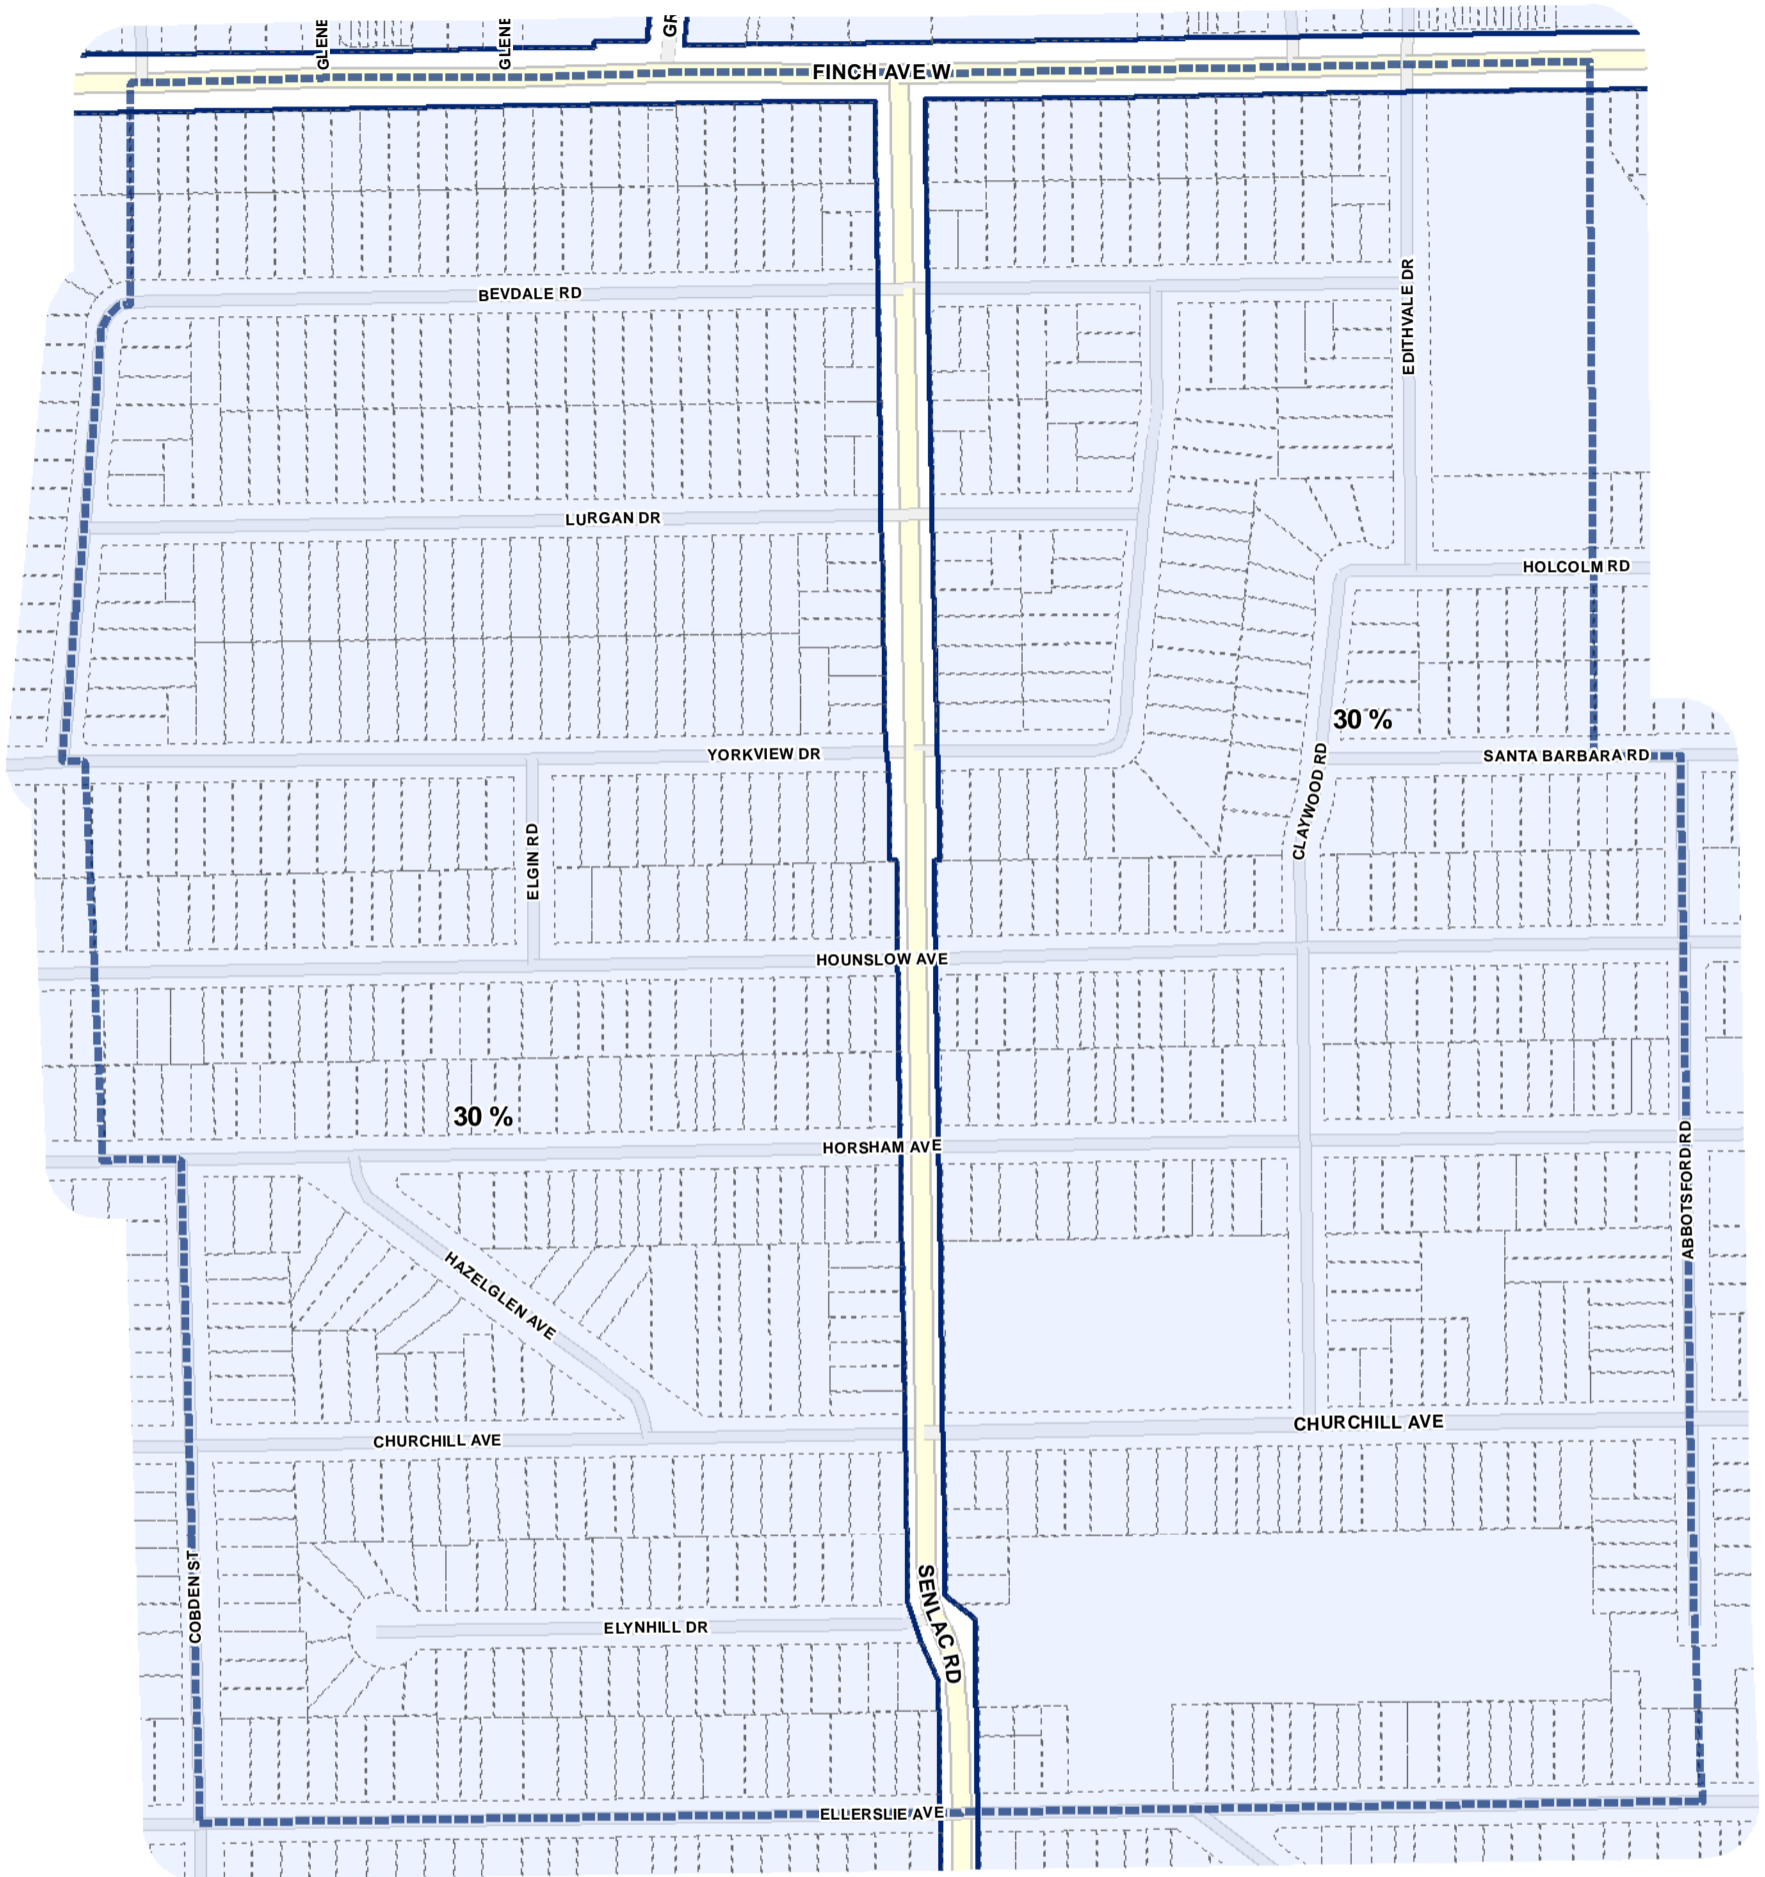

Lot Coverage Overlay Map

April 21, 2010
Planning & Growth Management
Committee Meeting

- Lot Coverage Overlay
- Map Sheet Boundary
- Properties
- Railway
- Hydro Line

1:4,000

Lot Coverage Overlay Map

April 21, 2010
Planning & Growth Management
Committee Meeting

- Lot Coverage Overlay
- Map Sheet Boundary
- Properties
- Railway
- Hydro Line

- Lot Coverage Overlay
- Map Sheet Boundary
- Properties
- Railway
- Hydro Line

Lot Coverage Overlay Map

April 21, 2010
Planning & Growth Management
Committee Meeting