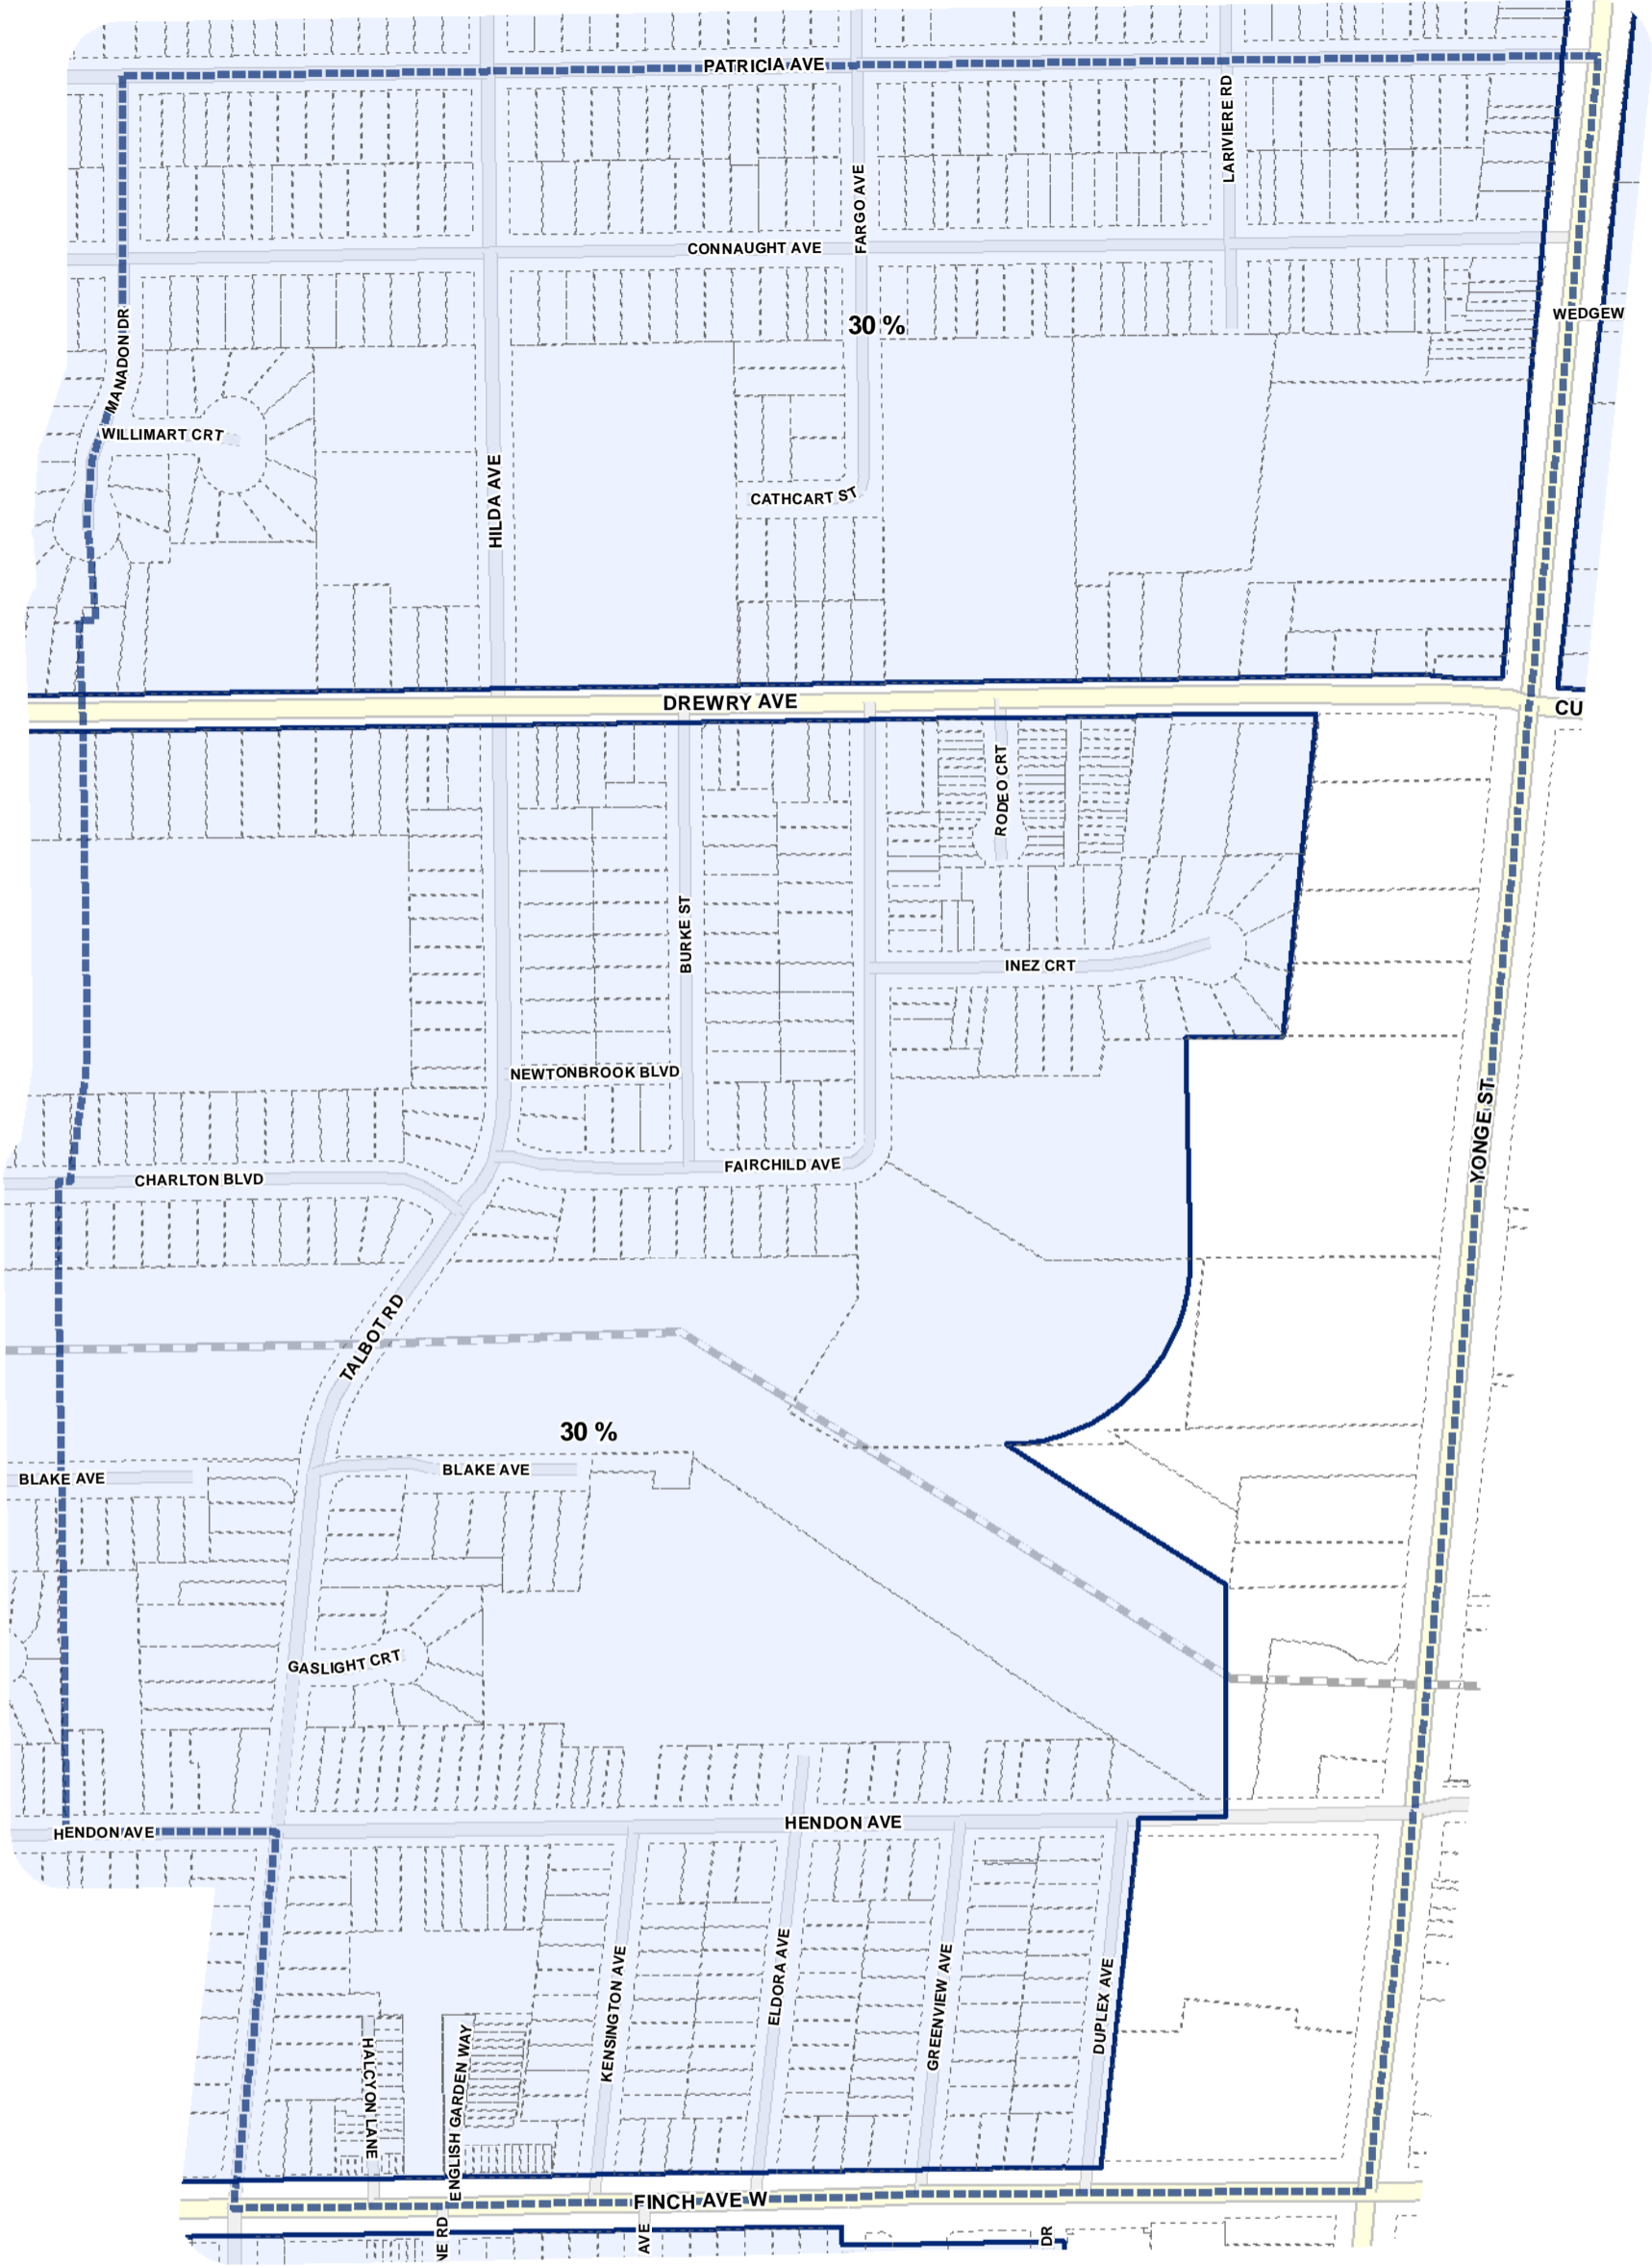

-  Lot Coverage Overlay
-  Map Sheet Boundary
-  Properties
-  Railway
-  Hydro Line

Lot Coverage Overlay Map

April 21, 2010
Planning & Growth Management
Committee Meeting

-  Lot Coverage Overlay
-  Map Sheet Boundary
-  Properties
-  Railway
-  Hydro Line

-  Lot Coverage Overlay
-  Map Sheet Boundary
-  Properties
-  Railway
-  Hydro Line

Toronto City Planning
 Zoning Bylaw Map Book Series

Lot Coverage Overlay Map

April 21, 2010
 Planning & Growth Management
 Committee Meeting