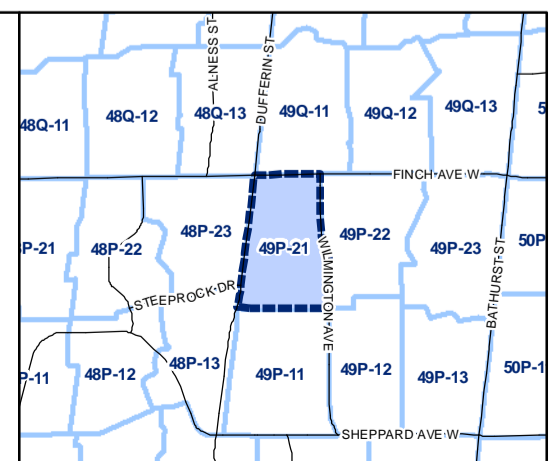

- Lot Coverage Overlay
- Map Sheet Boundary
- Properties
- Railway
- Hydro Line

- Lot Coverage Overlay
- Map Sheet Boundary
- Properties
- Railway
- Hydro Line

-  Lot Coverage Overlay
-  Map Sheet Boundary
-  Properties
-  Railway
-  Hydro Line

-  Lot Coverage Overlay
-  Map Sheet Boundary
-  Properties
-  Railway
-  Hydro Line

Toronto City Planning
 Zoning Bylaw Map Book Series

Lot Coverage Overlay Map

April 21, 2010
 Planning & Growth Management
 Committee Meeting