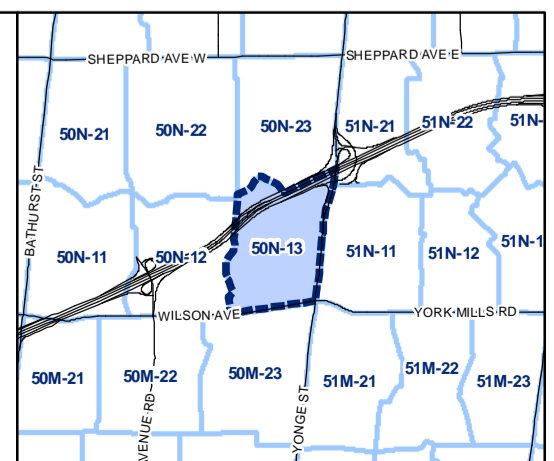

- Lot Coverage Overlay
- Map Sheet Boundary
- Properties
- Railway
- Hydro Line

1:4,000

Lot Coverage Overlay Map

April 21, 2010
Planning & Growth Management
Committee Meeting

- Lot Coverage Overlay
- Map Sheet Boundary
- Properties
- Railway
- Hydro Line

1:4,000

Toronto City Planning
 Zoning Bylaw Map Book Series

Lot Coverage Overlay Map

April 21, 2010
 Planning & Growth Management
 Committee Meeting

- Lot Coverage Overlay
- Map Sheet Boundary
- Properties
- Railway
- Hydro Line

-  Lot Coverage Overlay
-  Map Sheet Boundary
-  Properties
-  Railway
-  Hydro Line

Lot Coverage Overlay Map

April 21, 2010
Planning & Growth Management
Committee Meeting

-  Lot Coverage Overlay
-  Map Sheet Boundary
-  Properties
-  Railway
-  Hydro Line