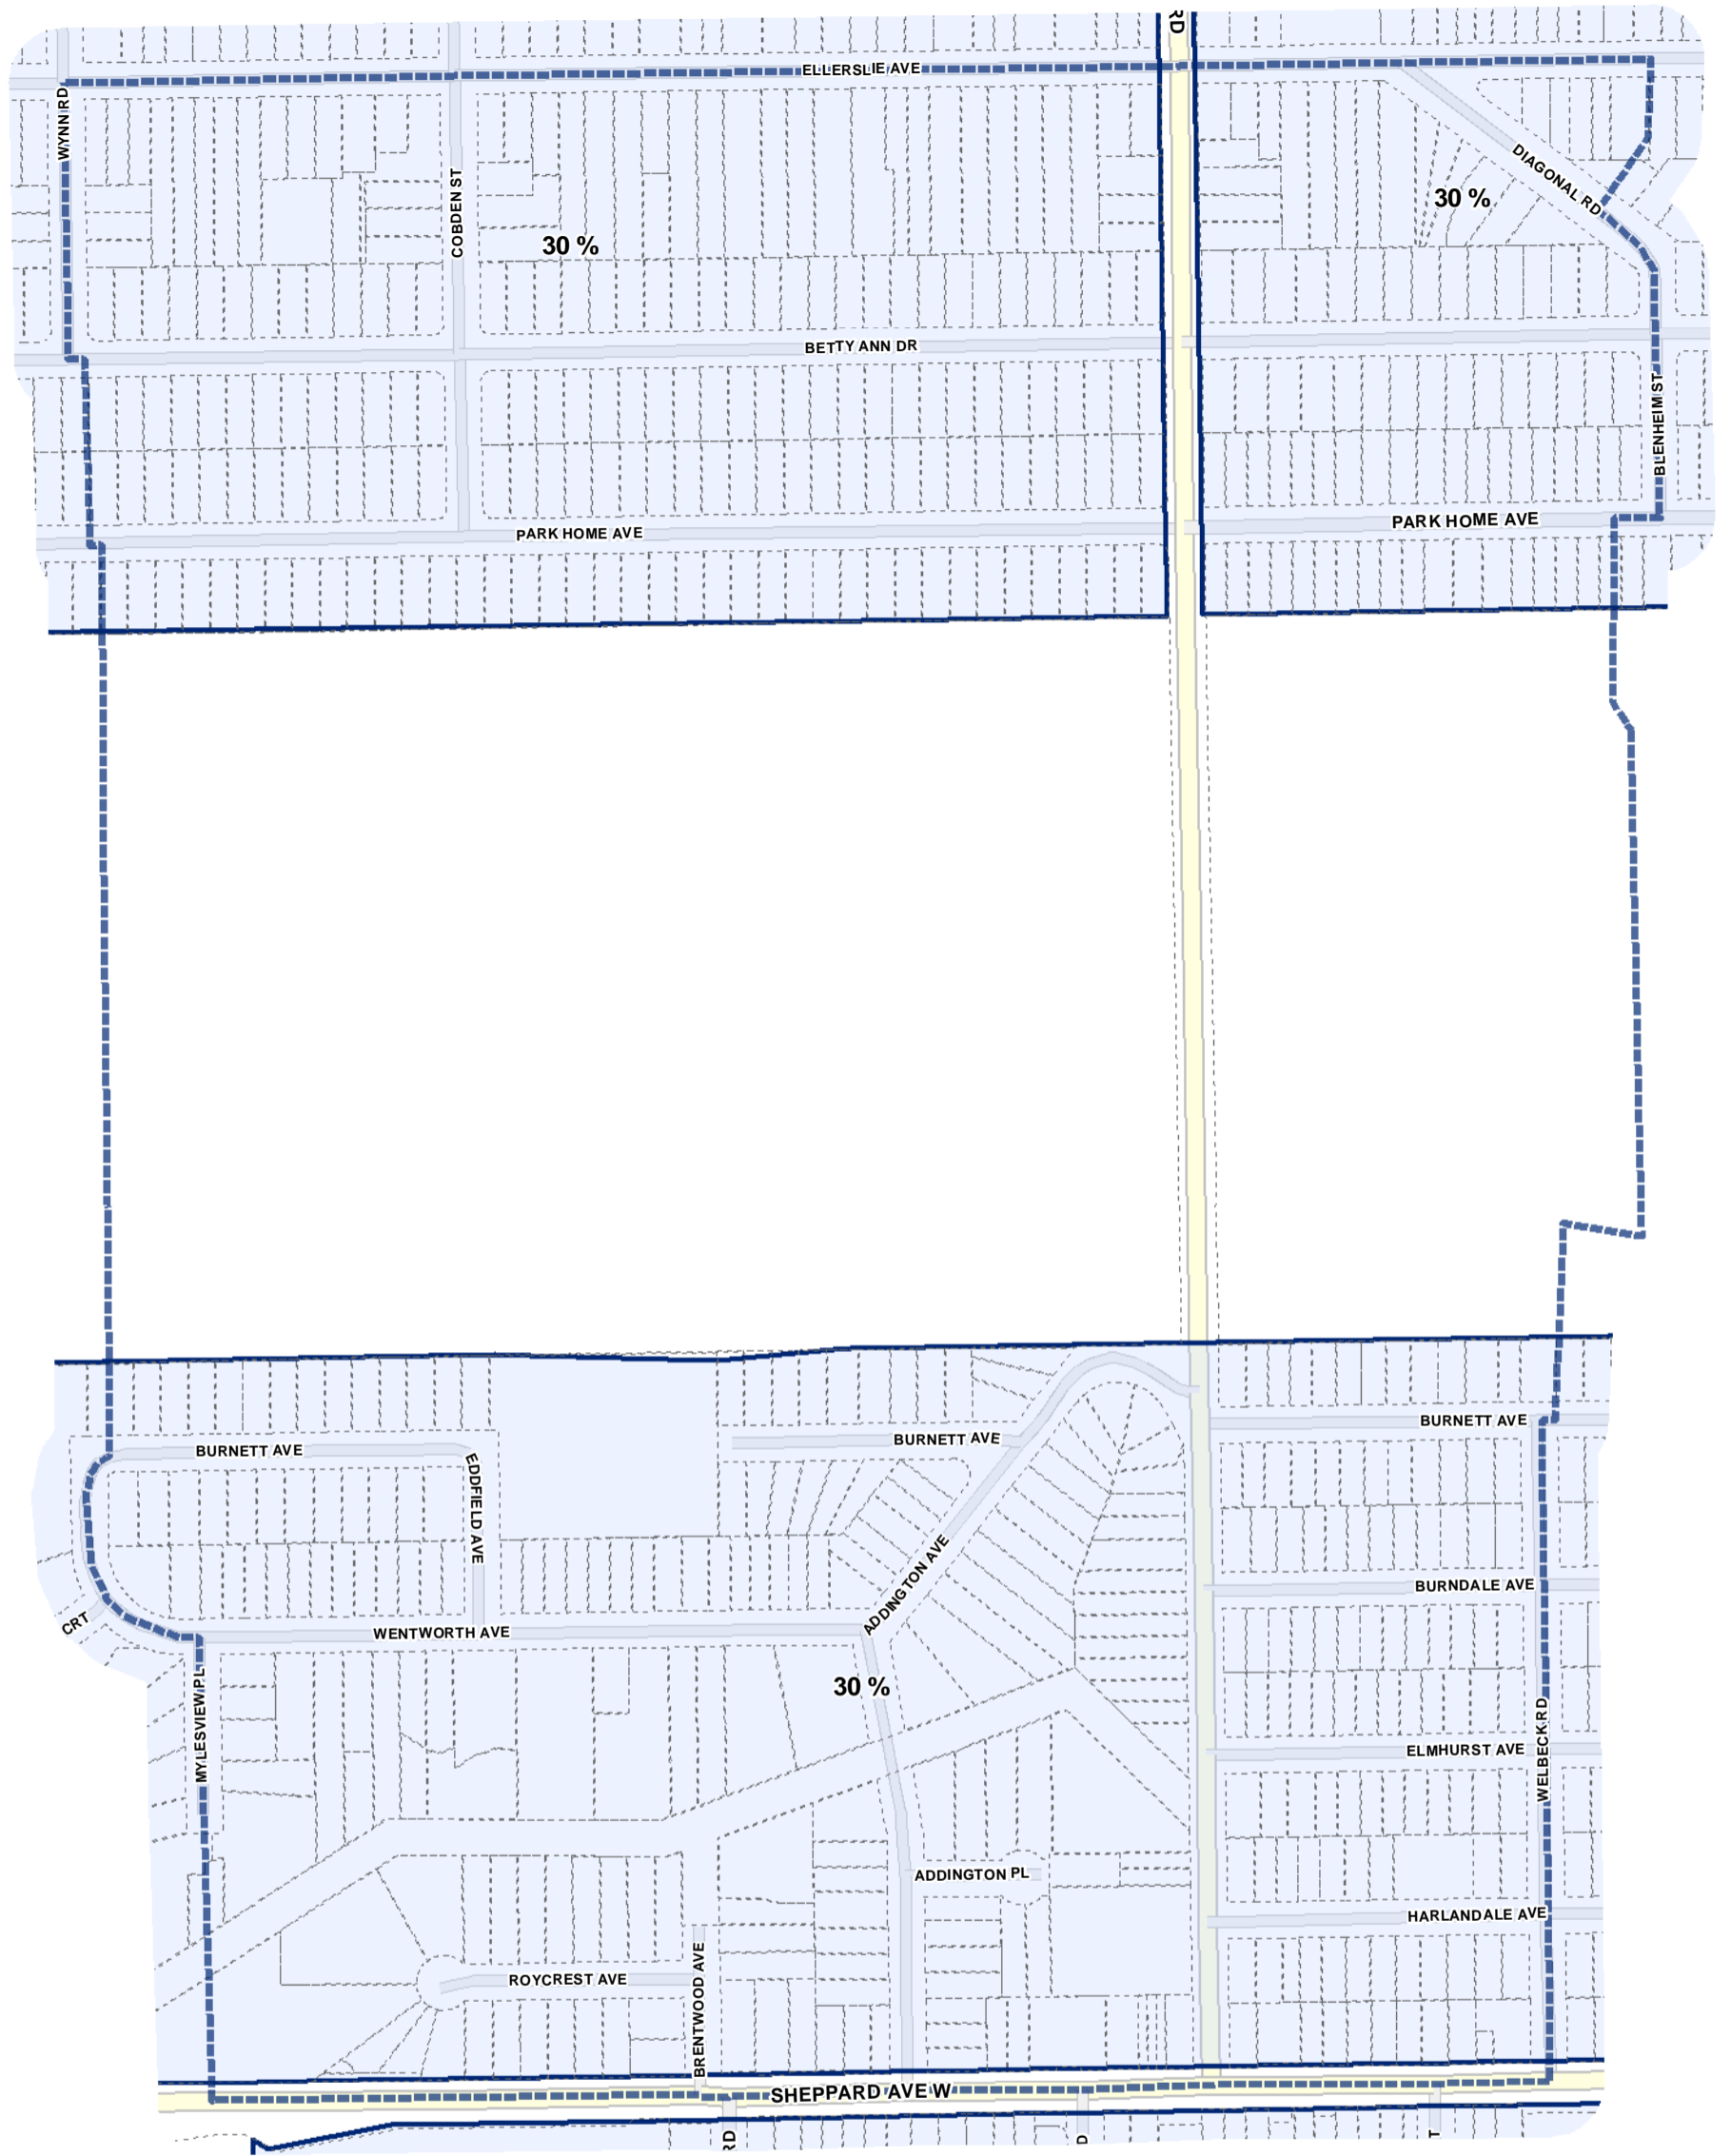

-  Lot Coverage Overlay
-  Map Sheet Boundary
-  Properties
-  Railway
-  Hydro Line

Lot Coverage Overlay Map

April 21, 2010
Planning & Growth Management
Committee Meeting

-  Lot Coverage Overlay
-  Map Sheet Boundary
-  Properties
-  Railway
-  Hydro Line

Lot Coverage Overlay Map

April 21, 2010
Planning & Growth Management
Committee Meeting

- Lot Coverage Overlay
- Map Sheet Boundary
- Properties
- Railway
- Hydro Line

- Lot Coverage Overlay
- Map Sheet Boundary
- Properties
- Railway
- Hydro Line