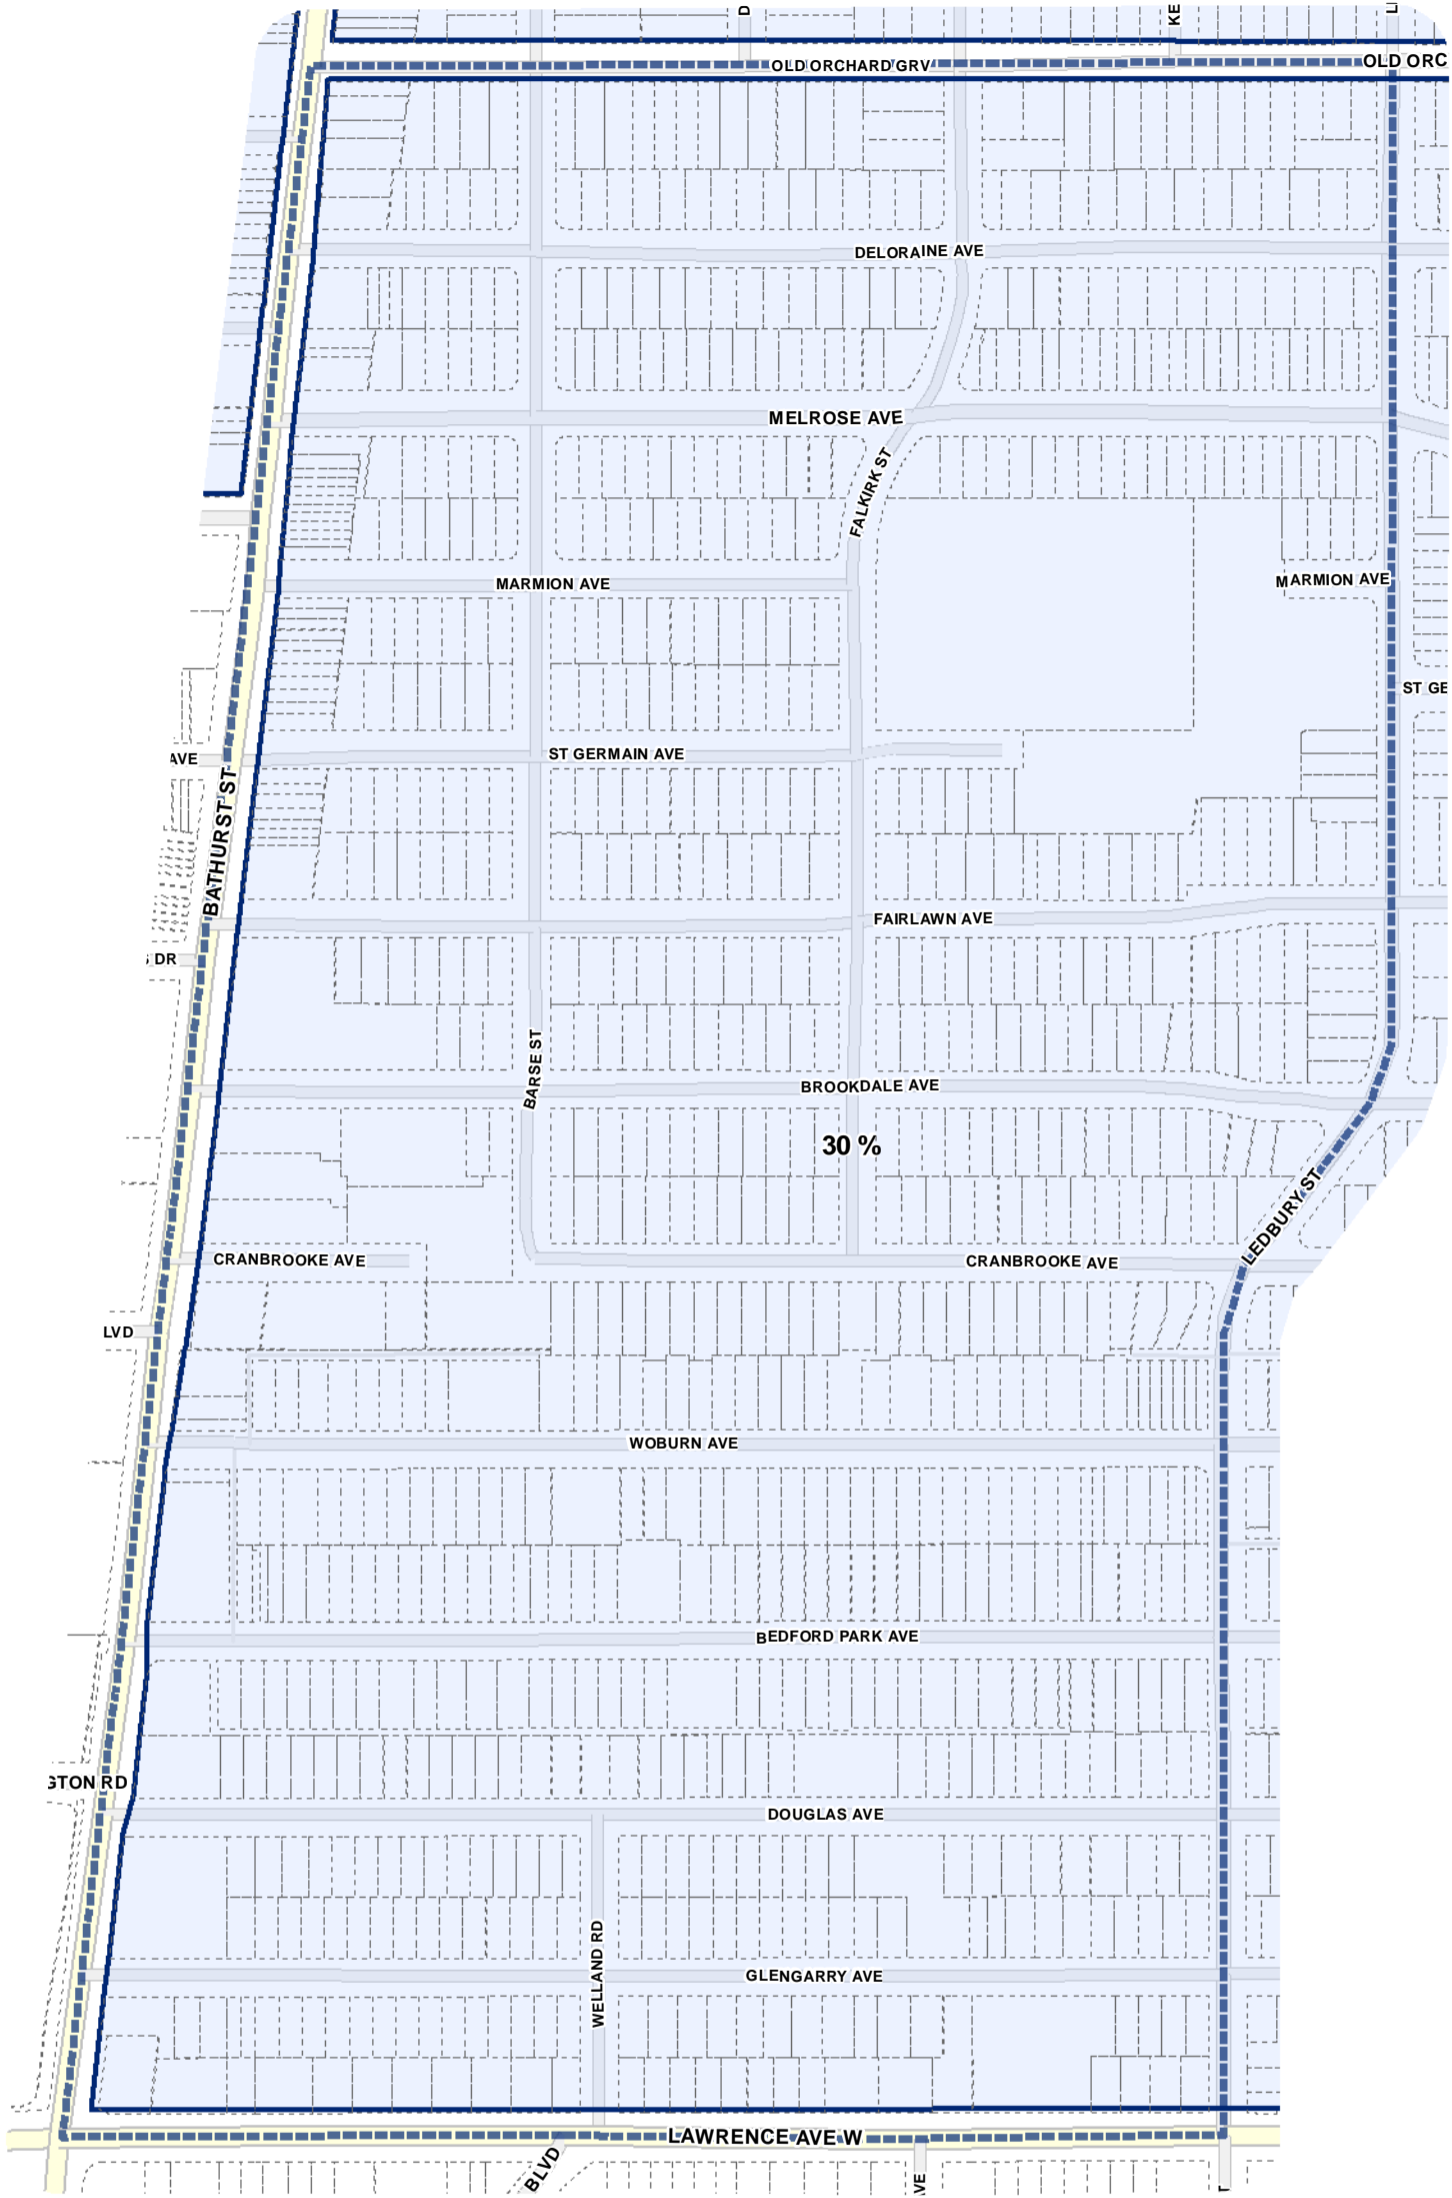

Lot Coverage Overlay Map

April 21, 2010
Planning & Growth Management
Committee Meeting

- Lot Coverage Overlay
- Map Sheet Boundary
- Properties
- Railway
- Hydro Line

Toronto City Planning
 Zoning Bylaw Map Book Series

-  Lot Coverage Overlay
-  Map Sheet Boundary
-  Properties
-  Railway
-  Hydro Line

Toronto City Planning
 Zoning Bylaw Map Book Series

Lot Coverage Overlay Map

April 21, 2010
 Planning & Growth Management
 Committee Meeting

- Lot Coverage Overlay
- Map Sheet Boundary
- Properties
- Railway
- Hydro Line

Lot Coverage Overlay Map

April 21, 2010
Planning & Growth Management
Committee Meeting

- Lot Coverage Overlay
- Map Sheet Boundary
- Properties
- Railway
- Hydro Line

Lot Coverage Overlay Map

April 21, 2010
Planning & Growth Management
Committee Meeting

- Lot Coverage Overlay
- Map Sheet Boundary
- Properties
- Railway
- Hydro Line

- Lot Coverage Overlay
- Map Sheet Boundary
- Properties
- Railway
- Hydro Line