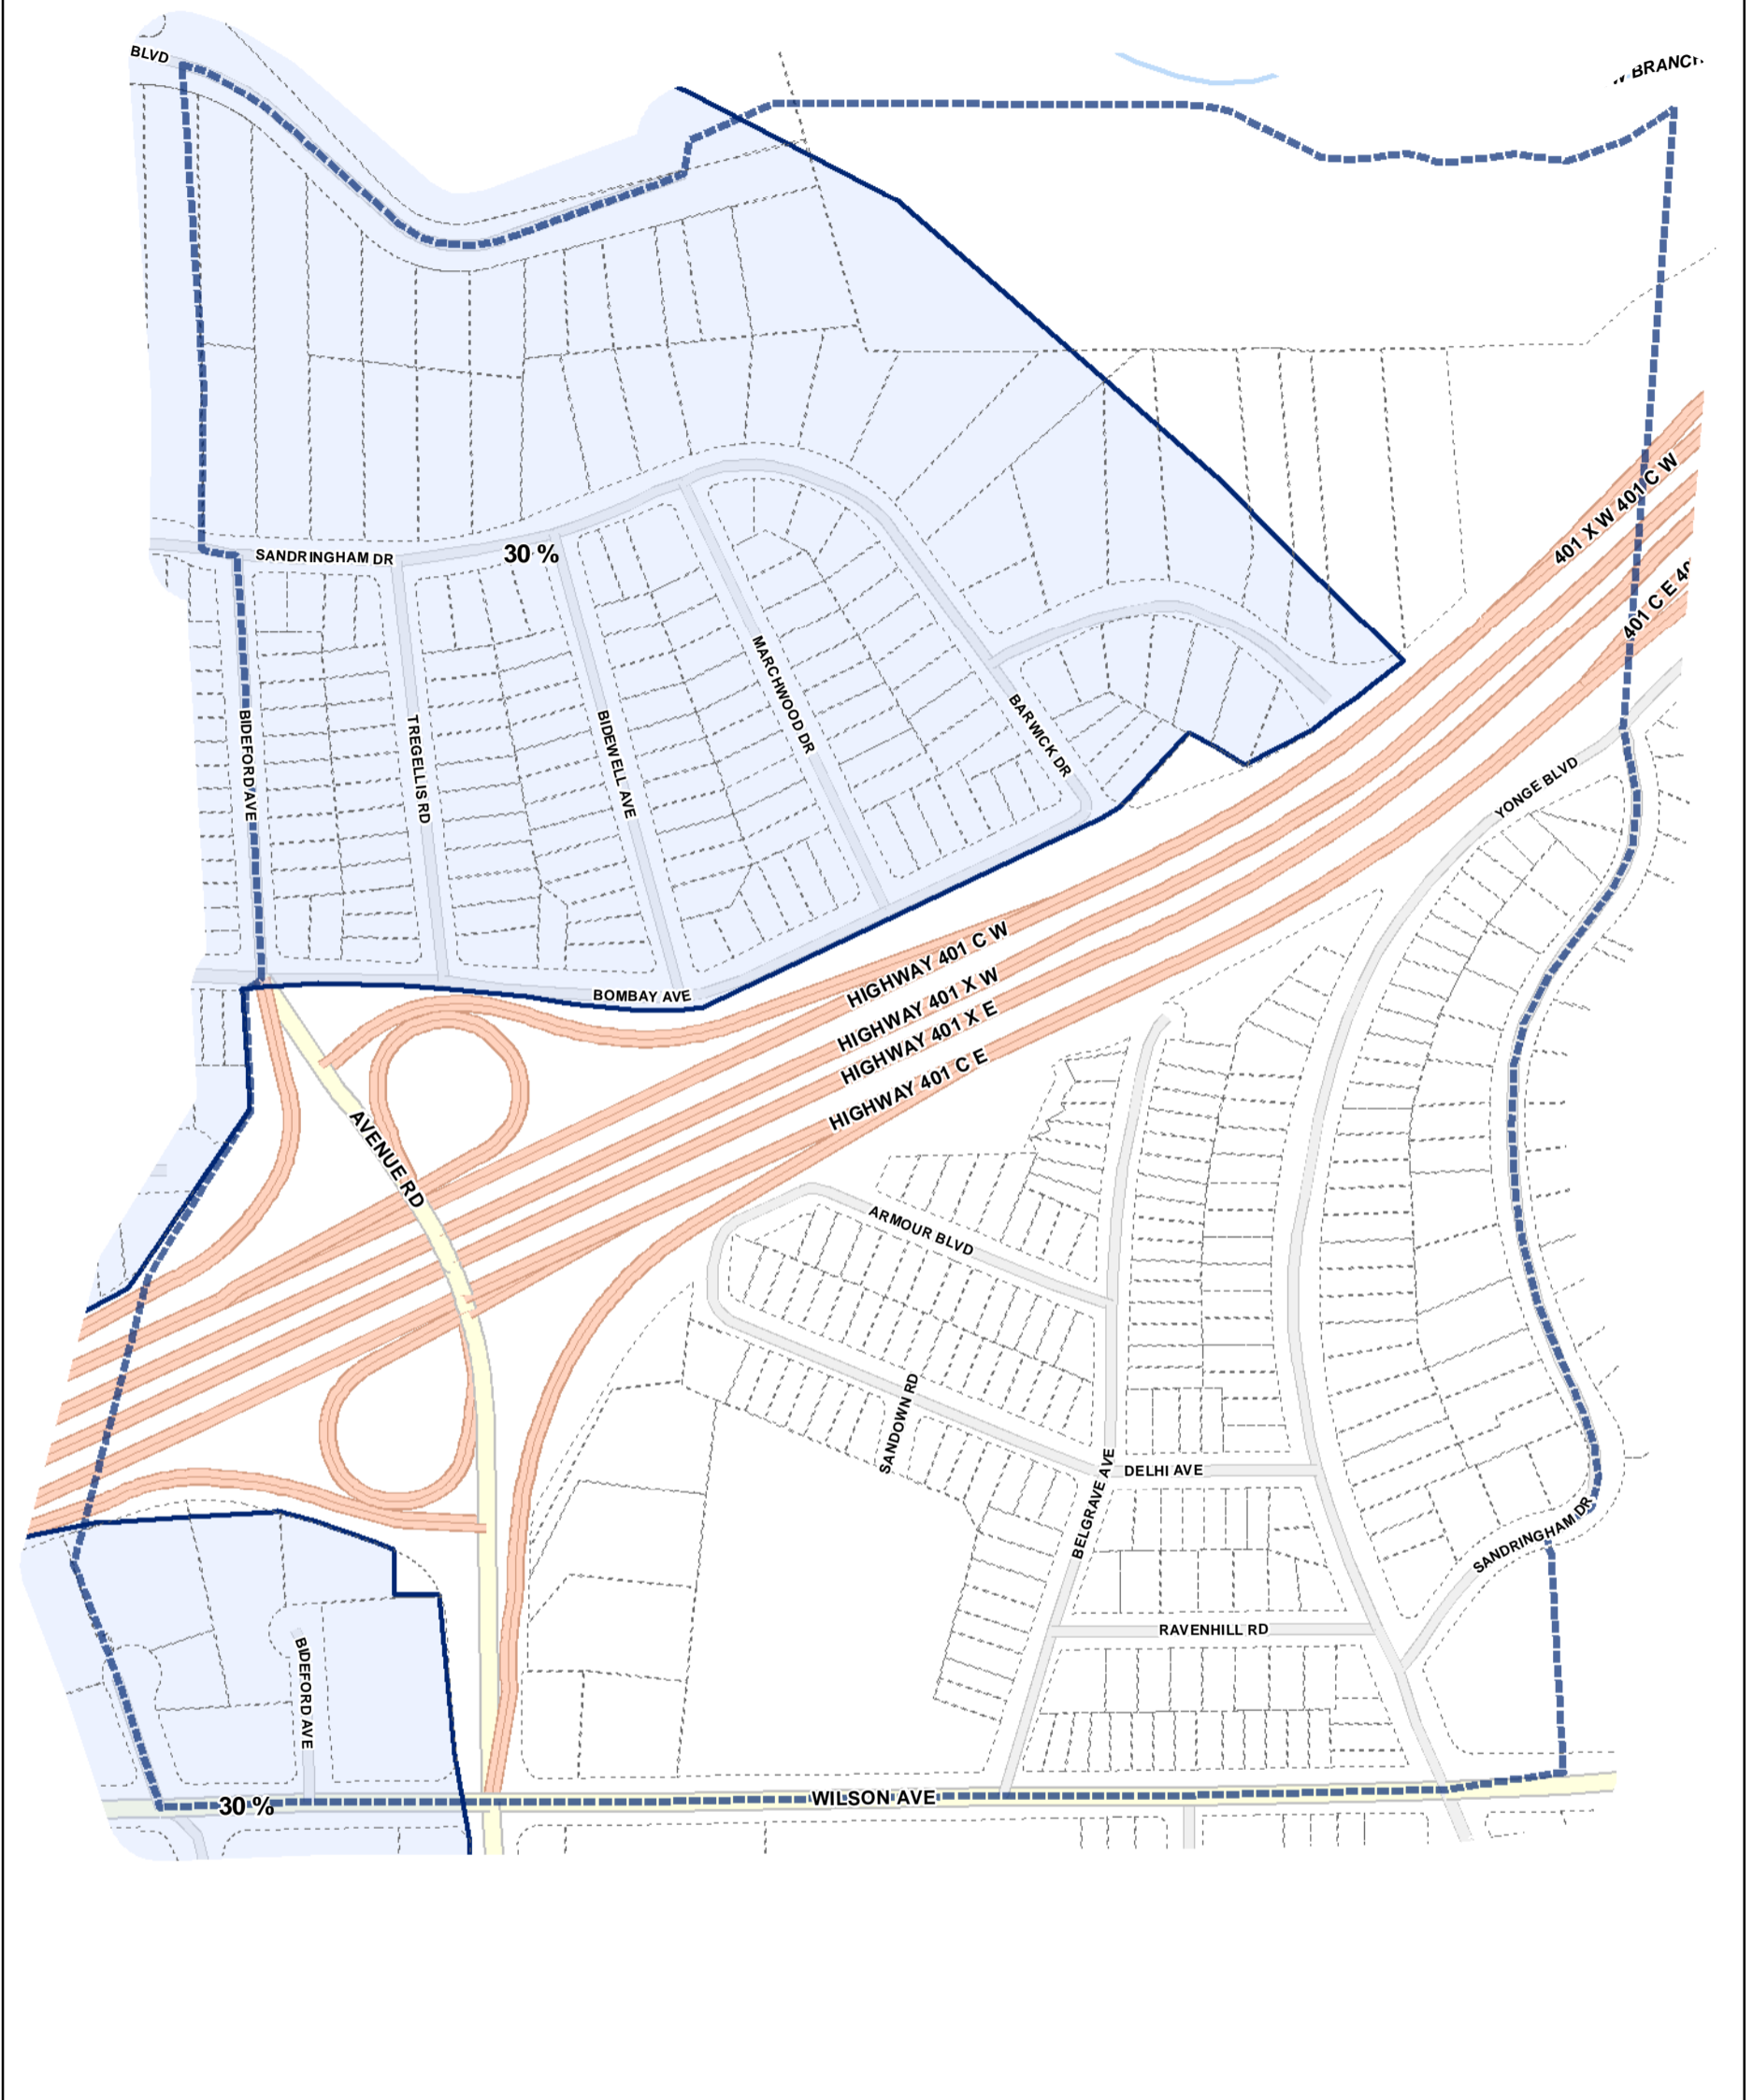

Lot Coverage Overlay Map

April 21, 2010
Planning & Growth Management
Committee Meeting

- Lot Coverage Overlay
- Map Sheet Boundary
- Properties
- Railway
- Hydro Line

Toronto City Planning
 Zoning Bylaw Map Book Series

1:4,000

Toronto City Planning
 Zoning Bylaw Map Book Series

Lot Coverage Overlay Map

April 21, 2010
 Planning & Growth Management
 Committee Meeting

- Lot Coverage Overlay
- Map Sheet Boundary
- Properties
- Railway
- Hydro Line

- Lot Coverage Overlay
- Map Sheet Boundary
- Properties
- Railway
- Hydro Line

1:4,000

Lot Coverage Overlay Map

April 21, 2010
Planning & Growth Management
Committee Meeting

- Lot Coverage Overlay
- Map Sheet Boundary
- Properties
- Railway
- Hydro Line