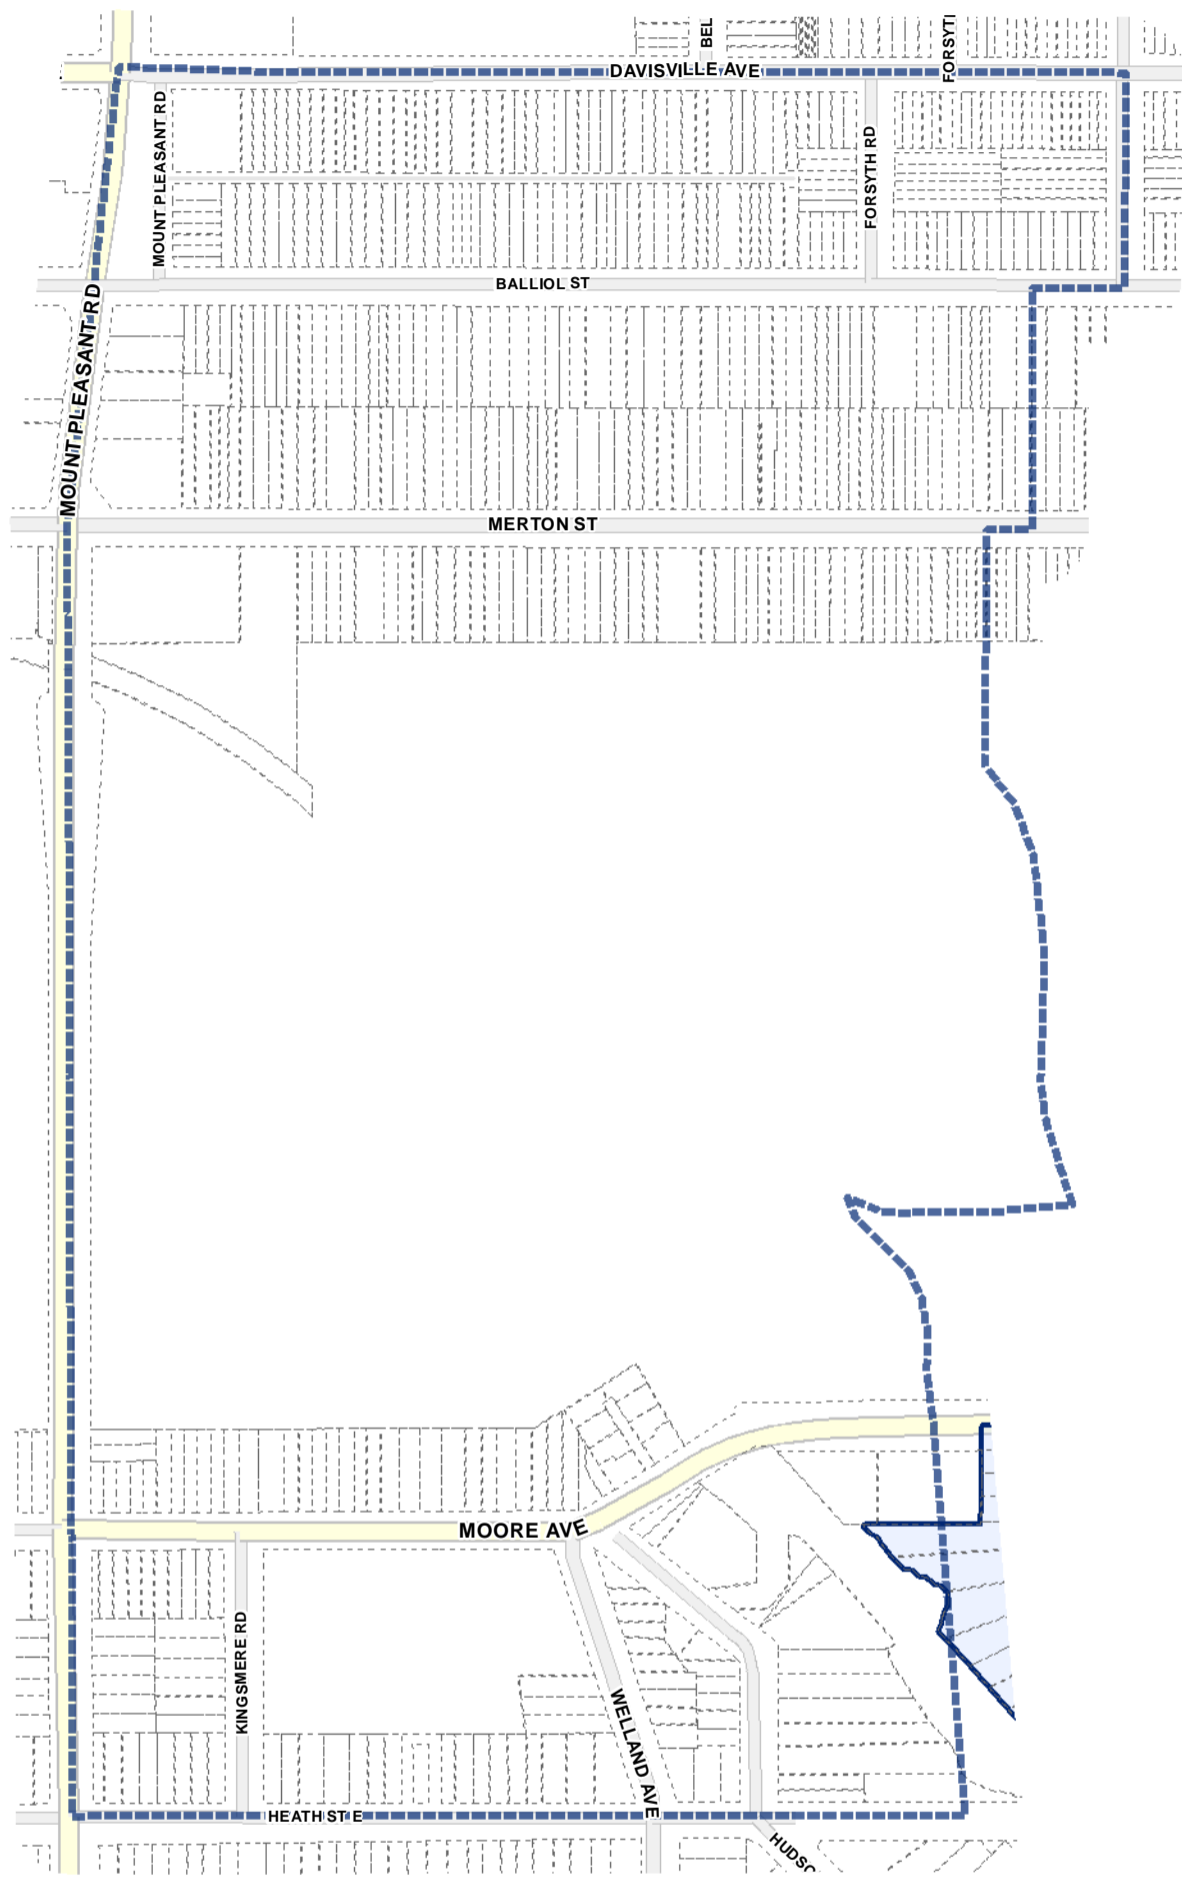

Lot Coverage Overlay Map

April 21, 2010
Planning & Growth Management
Committee Meeting

- Lot Coverage Overlay
- Map Sheet Boundary
- Properties
- Railway
- Hydro Line

Toronto City Planning
 Zoning Bylaw Map Book Series

-  Lot Coverage Overlay
-  Map Sheet Boundary
-  Properties
-  Railway
-  Hydro Line

Toronto City Planning
 Zoning Bylaw Map Book Series

Lot Coverage Overlay Map

April 21, 2010
 Planning & Growth Management
 Committee Meeting

-  Lot Coverage Overlay
-  Map Sheet Boundary
-  Properties
-  Railway
-  Hydro Line

1:4,000

- Lot Coverage Overlay
- Map Sheet Boundary
- Properties
- Railway
- Hydro Line

Toronto City Planning
 Zoning Bylaw Map Book Series

Lot Coverage Overlay Map

April 21, 2010
 Planning & Growth Management
 Committee Meeting

- Lot Coverage Overlay
- Map Sheet Boundary
- Properties
- Railway
- Hydro Line

-  Lot Coverage Overlay
-  Map Sheet Boundary
-  Properties
-  Railway
-  Hydro Line