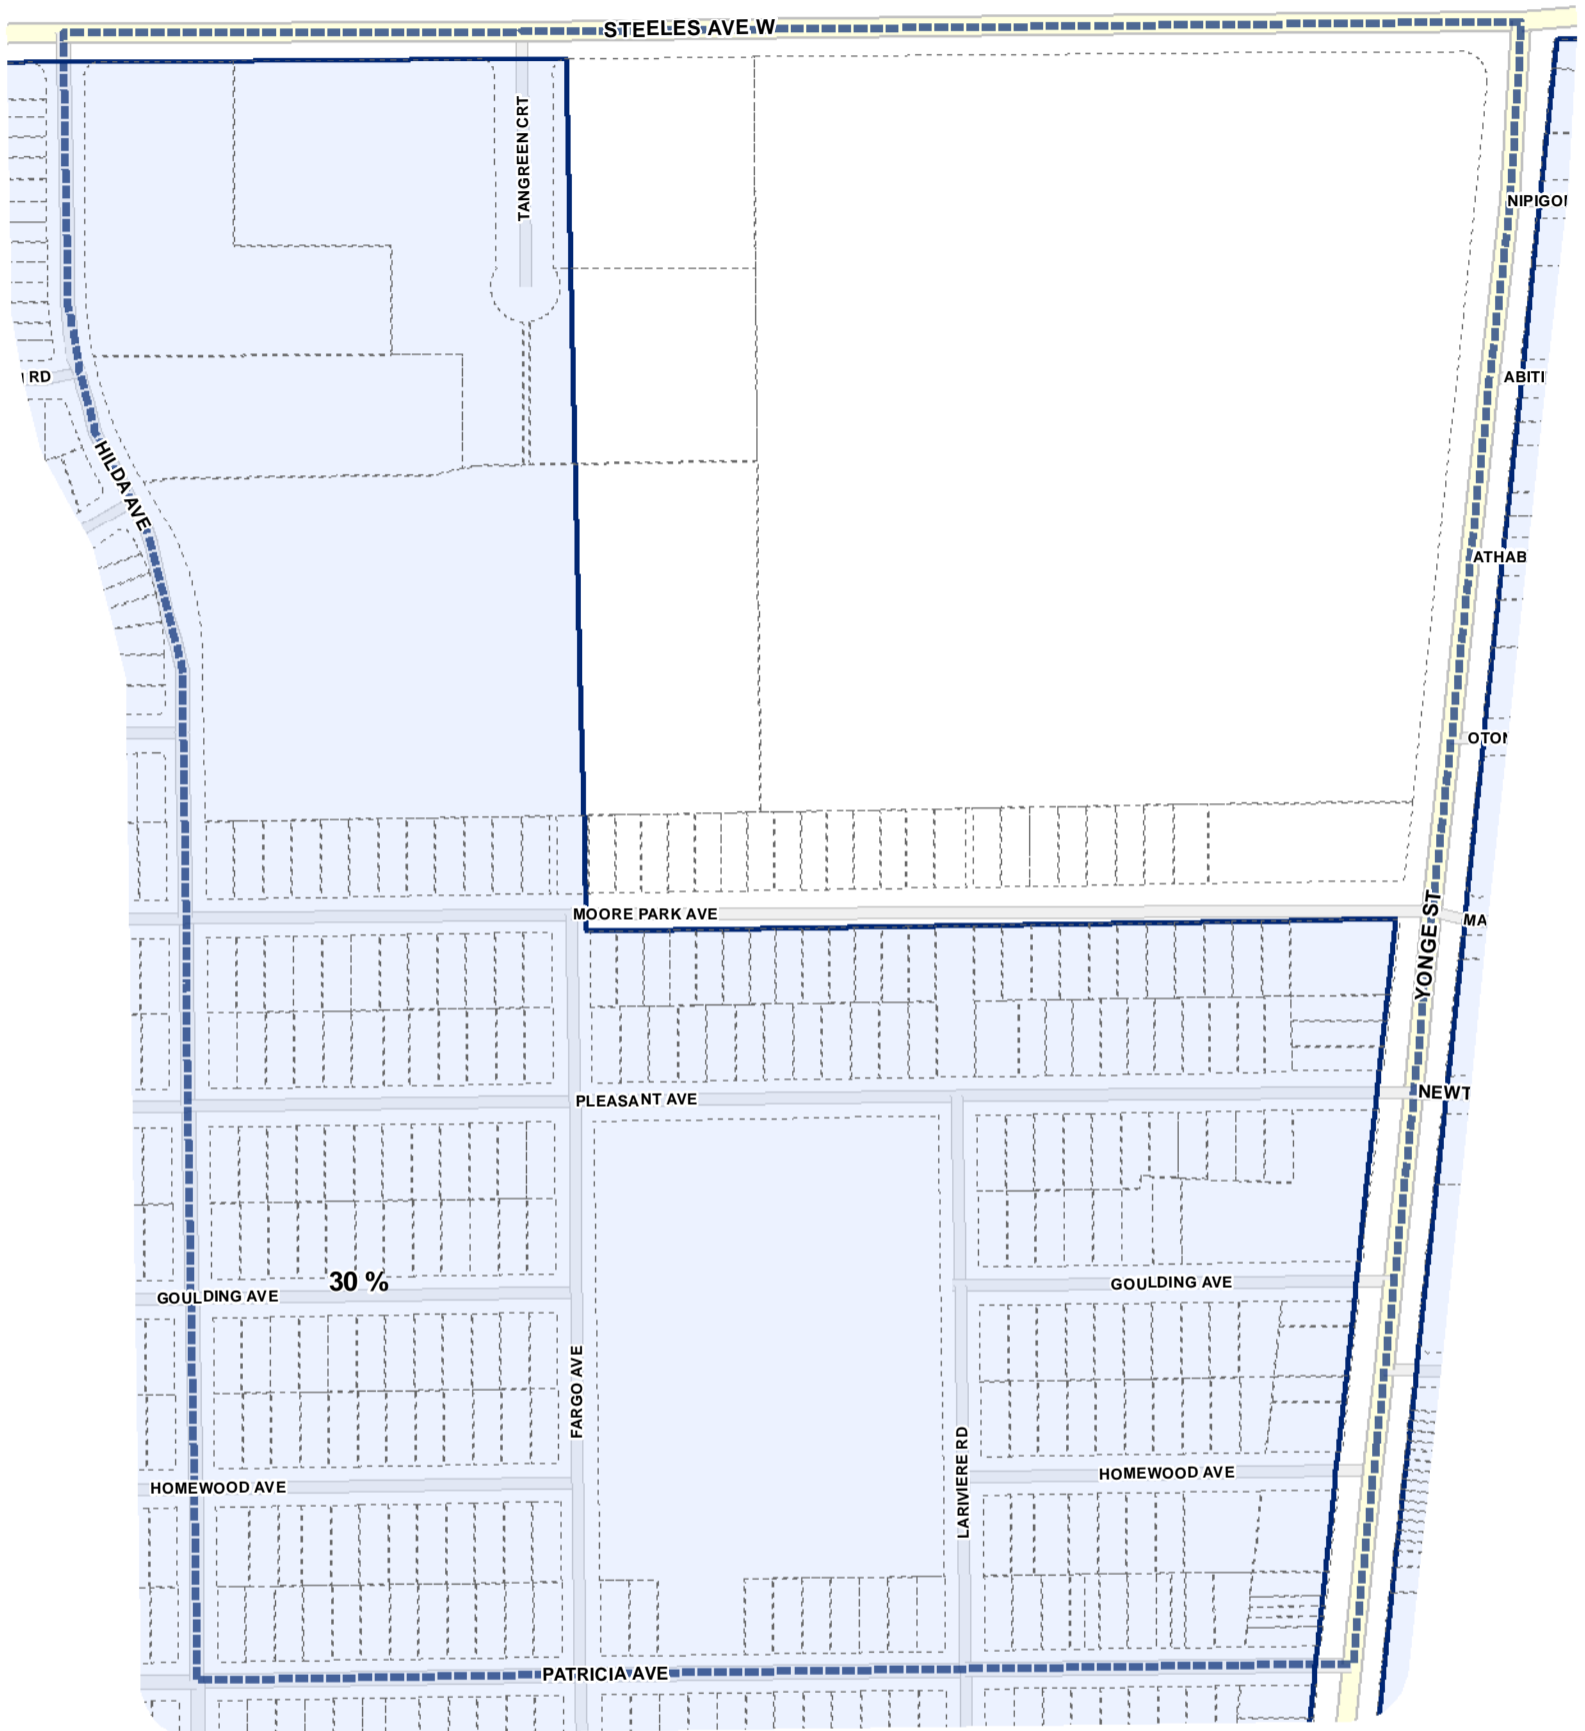

-  Lot Coverage Overlay
-  Map Sheet Boundary
-  Properties
-  Railway
-  Hydro Line

Lot Coverage Overlay Map

April 21, 2010
Planning & Growth Management
Committee Meeting

-  Lot Coverage Overlay
-  Map Sheet Boundary
-  Properties
-  Railway
-  Hydro Line

-  Lot Coverage Overlay
-  Map Sheet Boundary
-  Properties
-  Railway
-  Hydro Line

Toronto City Planning
 Zoning Bylaw Map Book Series

Lot Coverage Overlay Map

April 21, 2010
 Planning & Growth Management
 Committee Meeting

- Lot Coverage Overlay
- Map Sheet Boundary
- Properties
- Railway
- Hydro Line

- Lot Coverage Overlay
- Map Sheet Boundary
- Properties
- Railway
- Hydro Line

-  Lot Coverage Overlay
-  Map Sheet Boundary
-  Properties
-  Railway
-  Hydro Line