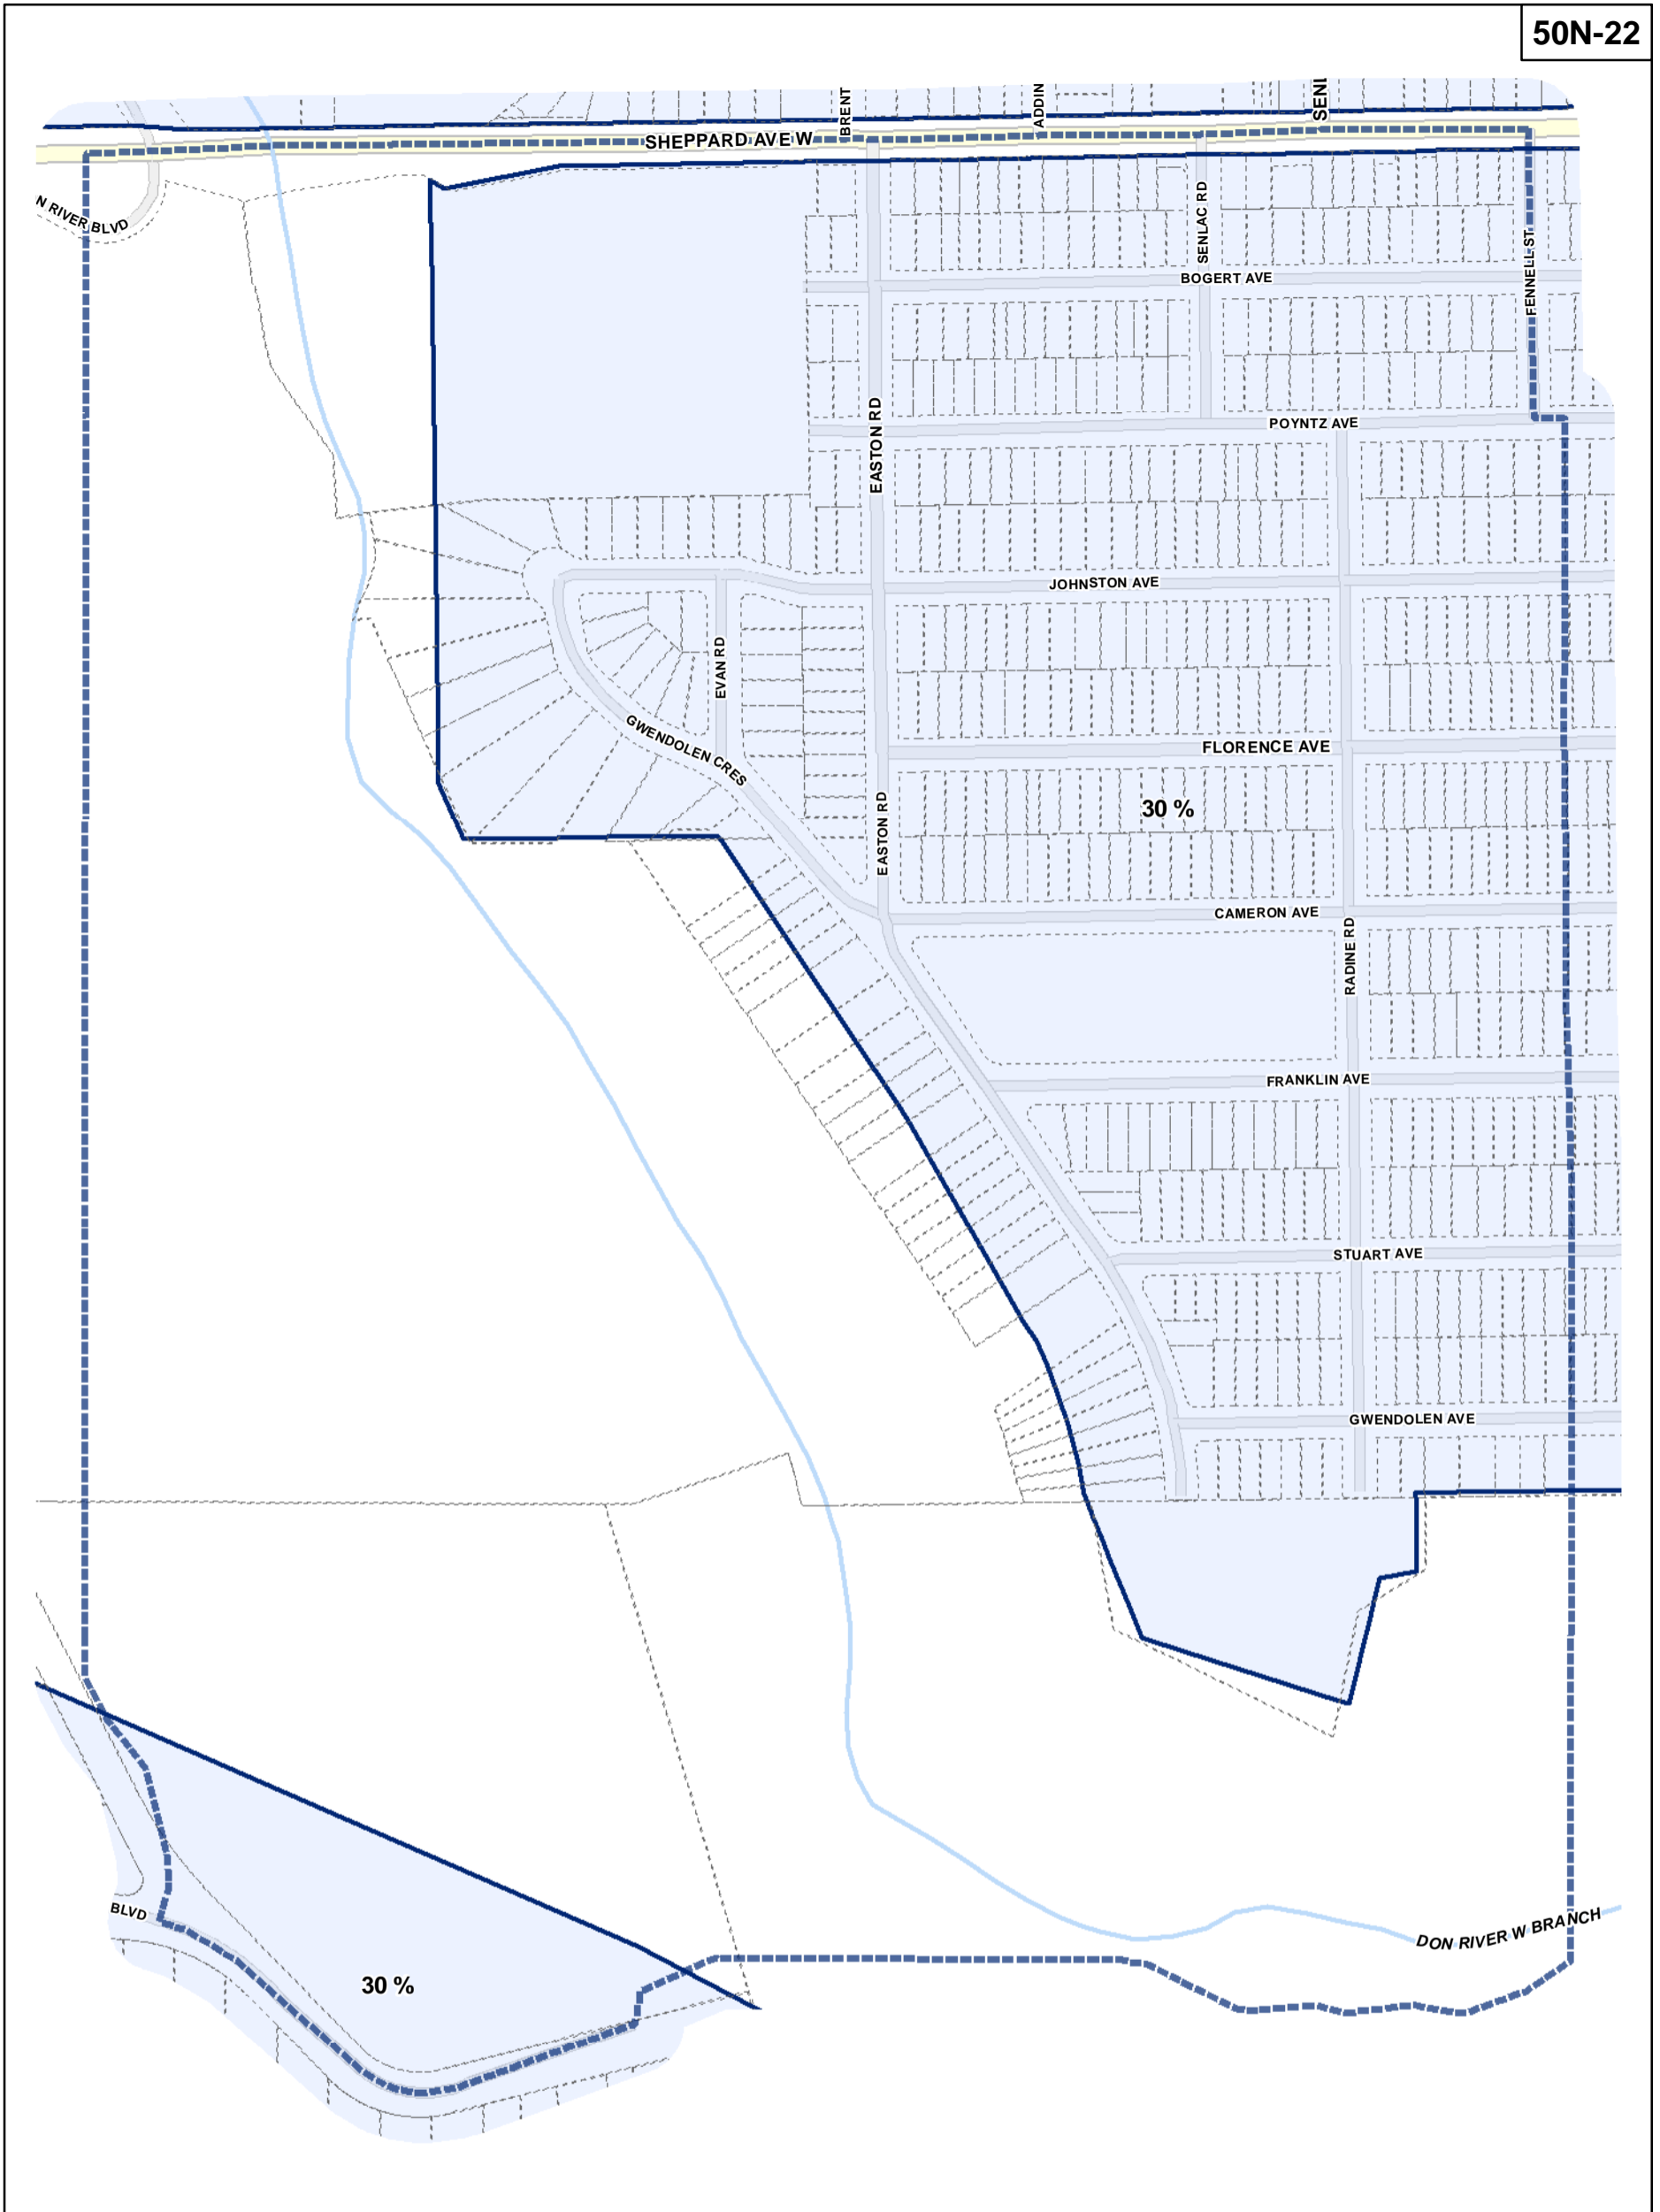

1:4,000

Toronto City Planning
 Zoning Bylaw Map Book Series

Lot Coverage Overlay Map

April 21, 2010
 Planning & Growth Management
 Committee Meeting

- Lot Coverage Overlay
- Map Sheet Boundary
- Properties
- Railway
- Hydro Line

-  Lot Coverage Overlay
-  Map Sheet Boundary
-  Properties
-  Railway
-  Hydro Line

Lot Coverage Overlay Map

April 21, 2010
Planning & Growth Management
Committee Meeting

-  Lot Coverage Overlay
-  Map Sheet Boundary
-  Properties
-  Railway
-  Hydro Line