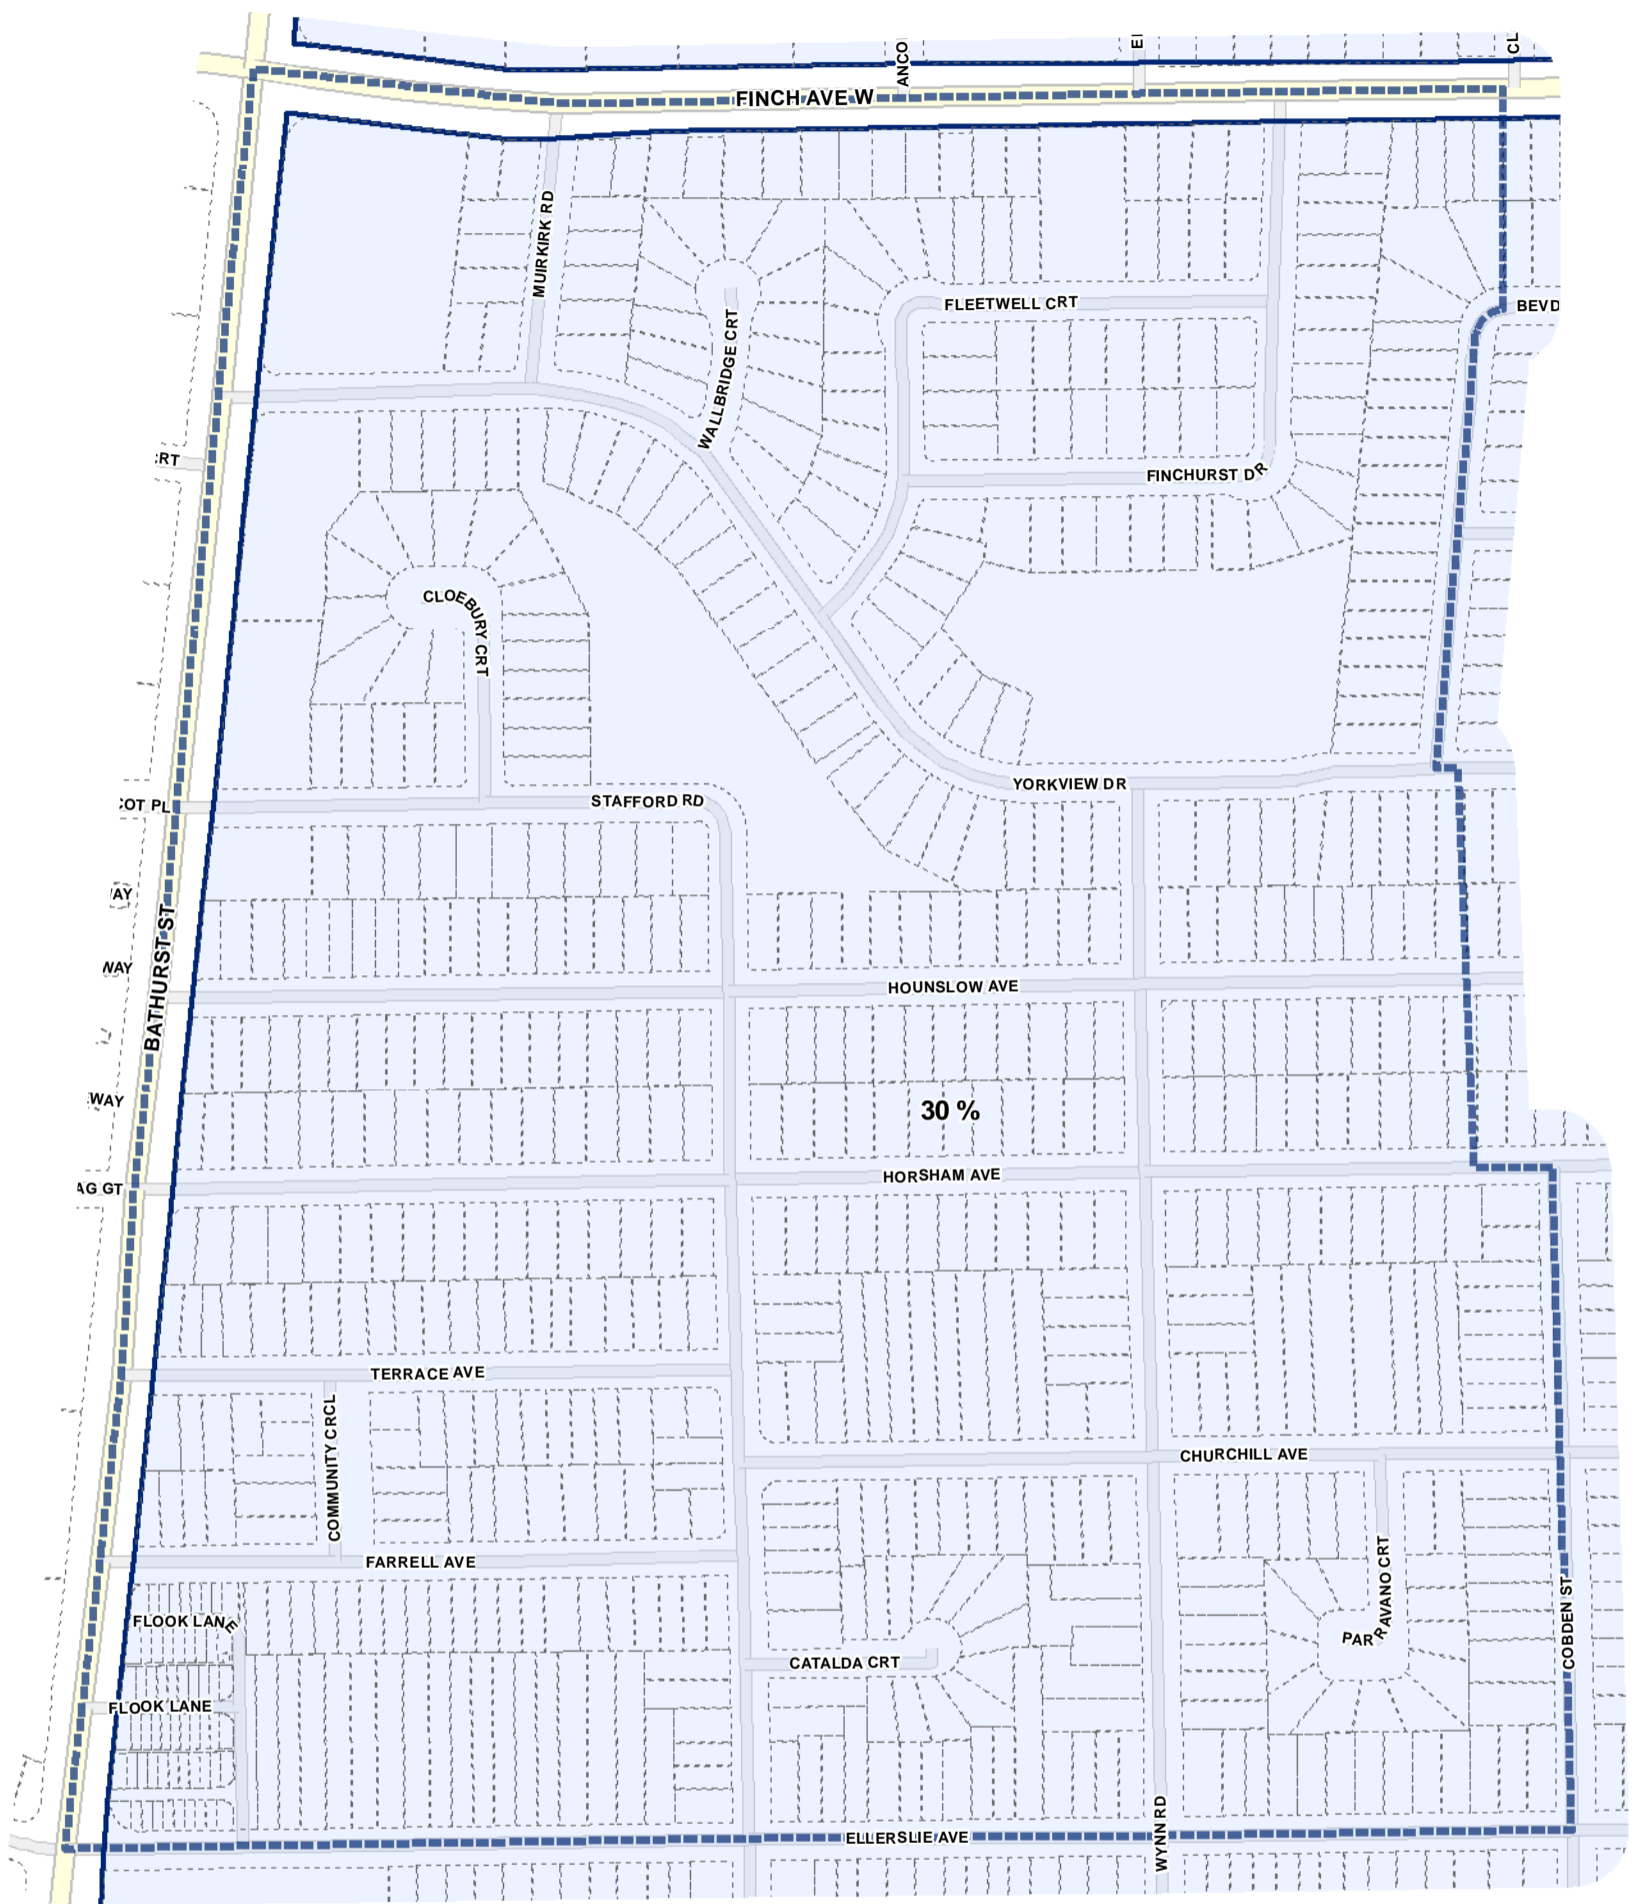

-  Lot Coverage Overlay
-  Map Sheet Boundary
-  Properties
-  Railway
-  Hydro Line

Lot Coverage Overlay Map

April 21, 2010
Planning & Growth Management
Committee Meeting

-  Lot Coverage Overlay
-  Map Sheet Boundary
-  Properties
-  Railway
-  Hydro Line

Lot Coverage Overlay Map

April 21, 2010
Planning & Growth Management
Committee Meeting

- Lot Coverage Overlay
- Map Sheet Boundary
- Properties
- Railway
- Hydro Line

- Lot Coverage Overlay
- Map Sheet Boundary
- Properties
- Railway
- Hydro Line

Toronto City Planning
 Zoning Bylaw Map Book Series

Lot Coverage Overlay Map

April 21, 2010
 Planning & Growth Management
 Committee Meeting

- Lot Coverage Overlay
- Map Sheet Boundary
- Properties
- Railway
- Hydro Line