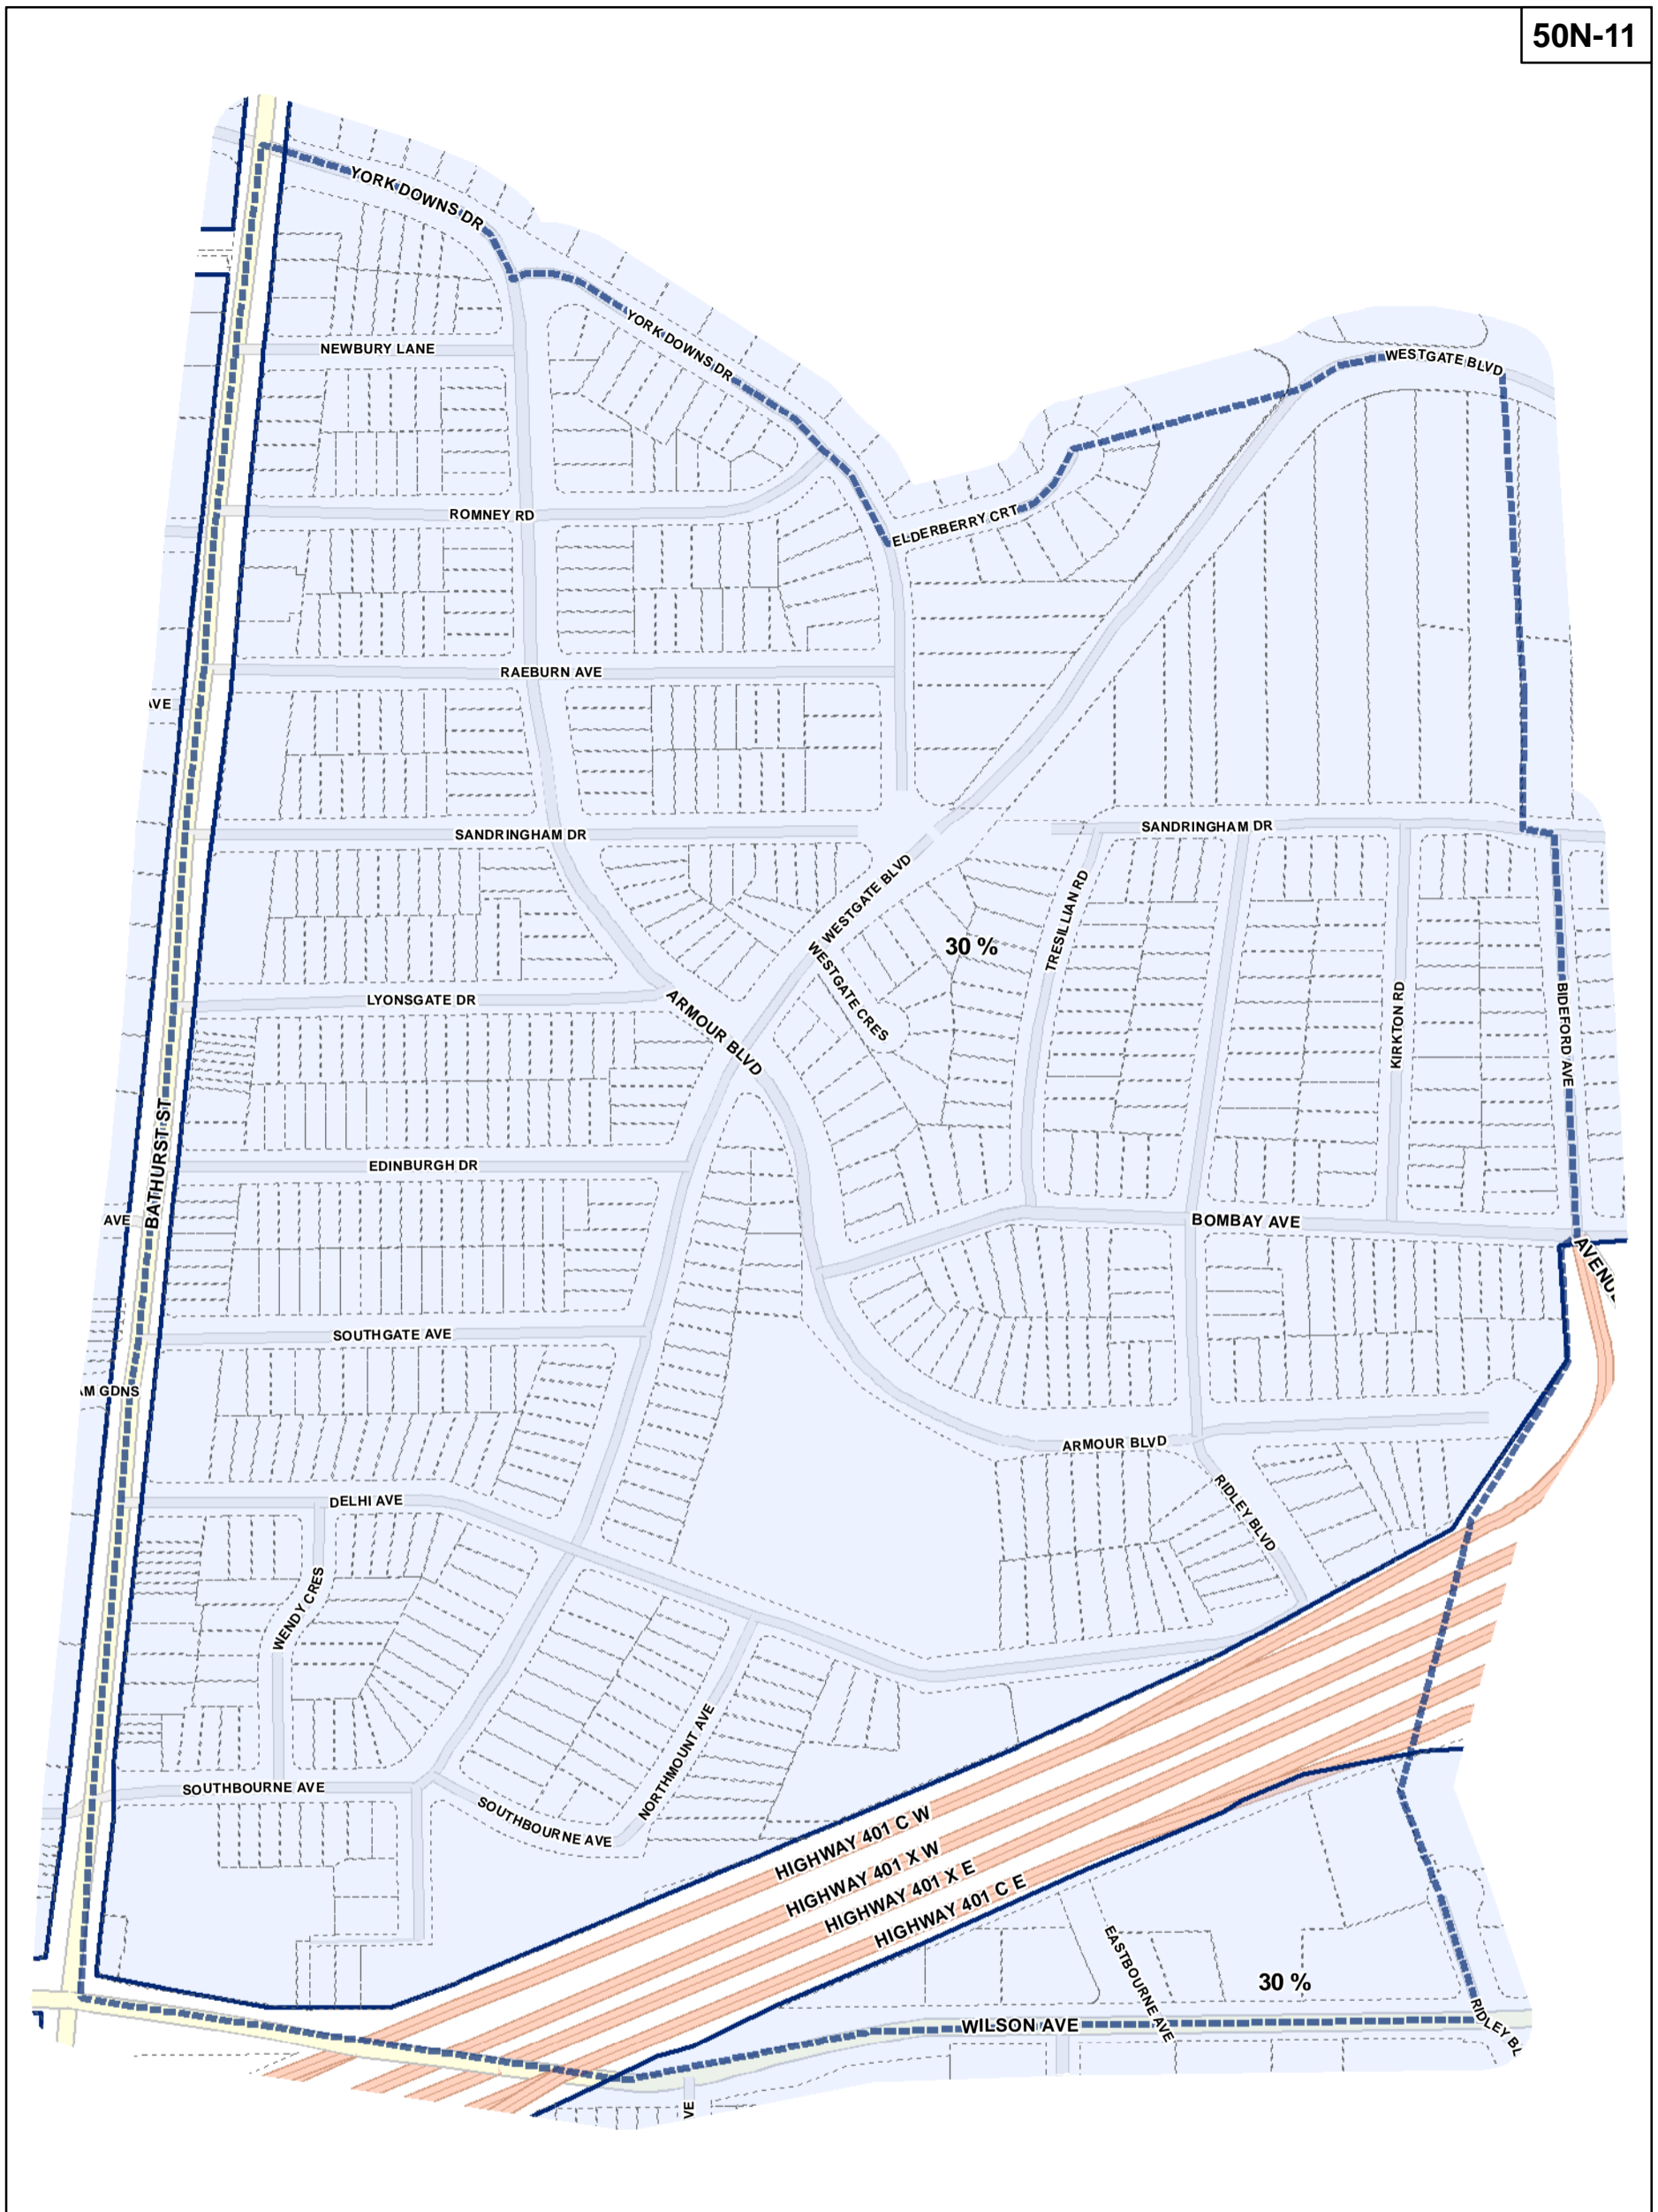

Lot Coverage Overlay Map

April 21, 2010
Planning & Growth Management
Committee Meeting

- Lot Coverage Overlay
- Map Sheet Boundary
- Properties
- Railway
- Hydro Line

Toronto City Planning
 Zoning Bylaw Map Book Series

-  Lot Coverage Overlay
-  Map Sheet Boundary
-  Properties
-  Railway
-  Hydro Line

Lot Coverage Overlay Map

April 21, 2010
Planning & Growth Management
Committee Meeting

- Lot Coverage Overlay
- Map Sheet Boundary
- Properties
- Railway
- Hydro Line

1:4,000

Toronto City Planning
 Zoning Bylaw Map Book Series

Lot Coverage Overlay Map

April 21, 2010
 Planning & Growth Management
 Committee Meeting

- Lot Coverage Overlay
- Map Sheet Boundary
- Properties
- Railway
- Hydro Line

- Lot Coverage Overlay
- Map Sheet Boundary
- Properties
- Railway
- Hydro Line

1:4,000

Lot Coverage Overlay Map

April 21, 2010
Planning & Growth Management
Committee Meeting

- Lot Coverage Overlay
- Map Sheet Boundary
- Properties
- Railway
- Hydro Line