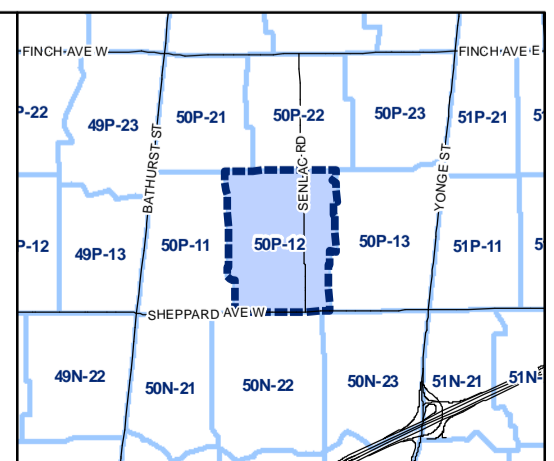

-  Lot Coverage Overlay
-  Map Sheet Boundary
-  Properties
-  Railway
-  Hydro Line

Lot Coverage Overlay Map

April 21, 2010
Planning & Growth Management
Committee Meeting

-  Lot Coverage Overlay
-  Map Sheet Boundary
-  Properties
-  Railway
-  Hydro Line

Lot Coverage Overlay Map

April 21, 2010
Planning & Growth Management
Committee Meeting

- Lot Coverage Overlay
- Map Sheet Boundary
- Properties
- Railway
- Hydro Line

- Lot Coverage Overlay
- Map Sheet Boundary
- Properties
- Railway
- Hydro Line

Toronto City Planning
 Zoning Bylaw Map Book Series

Lot Coverage Overlay Map

April 21, 2010
 Planning & Growth Management
 Committee Meeting

- Lot Coverage Overlay
- Map Sheet Boundary
- Properties
- Railway
- Hydro Line

Lot Coverage Overlay Map

April 21, 2010
Planning & Growth Management
Committee Meeting

- Lot Coverage Overlay
- Map Sheet Boundary
- Properties
- Railway
- Hydro Line

1:4,000

Lot Coverage Overlay Map

April 21, 2010
Planning & Growth Management
Committee Meeting