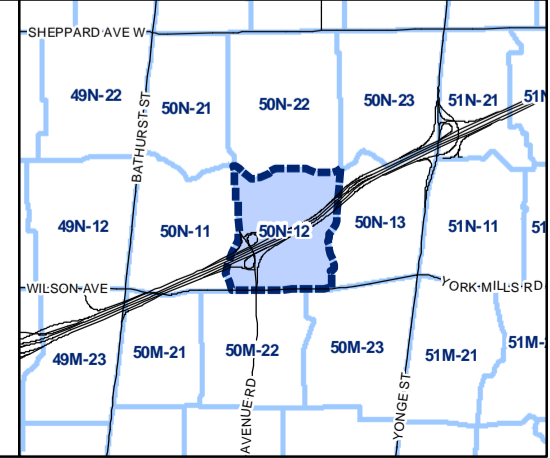

1:4,000

Toronto City Planning
 Zoning Bylaw Map Book Series

Lot Coverage Overlay Map

April 21, 2010
 Planning & Growth Management
 Committee Meeting

- Lot Coverage Overlay
- Map Sheet Boundary
- Properties
- Railway
- Hydro Line

-  Lot Coverage Overlay
-  Map Sheet Boundary
-  Properties
-  Railway
-  Hydro Line

Lot Coverage Overlay Map

April 21, 2010
Planning & Growth Management
Committee Meeting

-  Lot Coverage Overlay
-  Map Sheet Boundary
-  Properties
-  Railway
-  Hydro Line