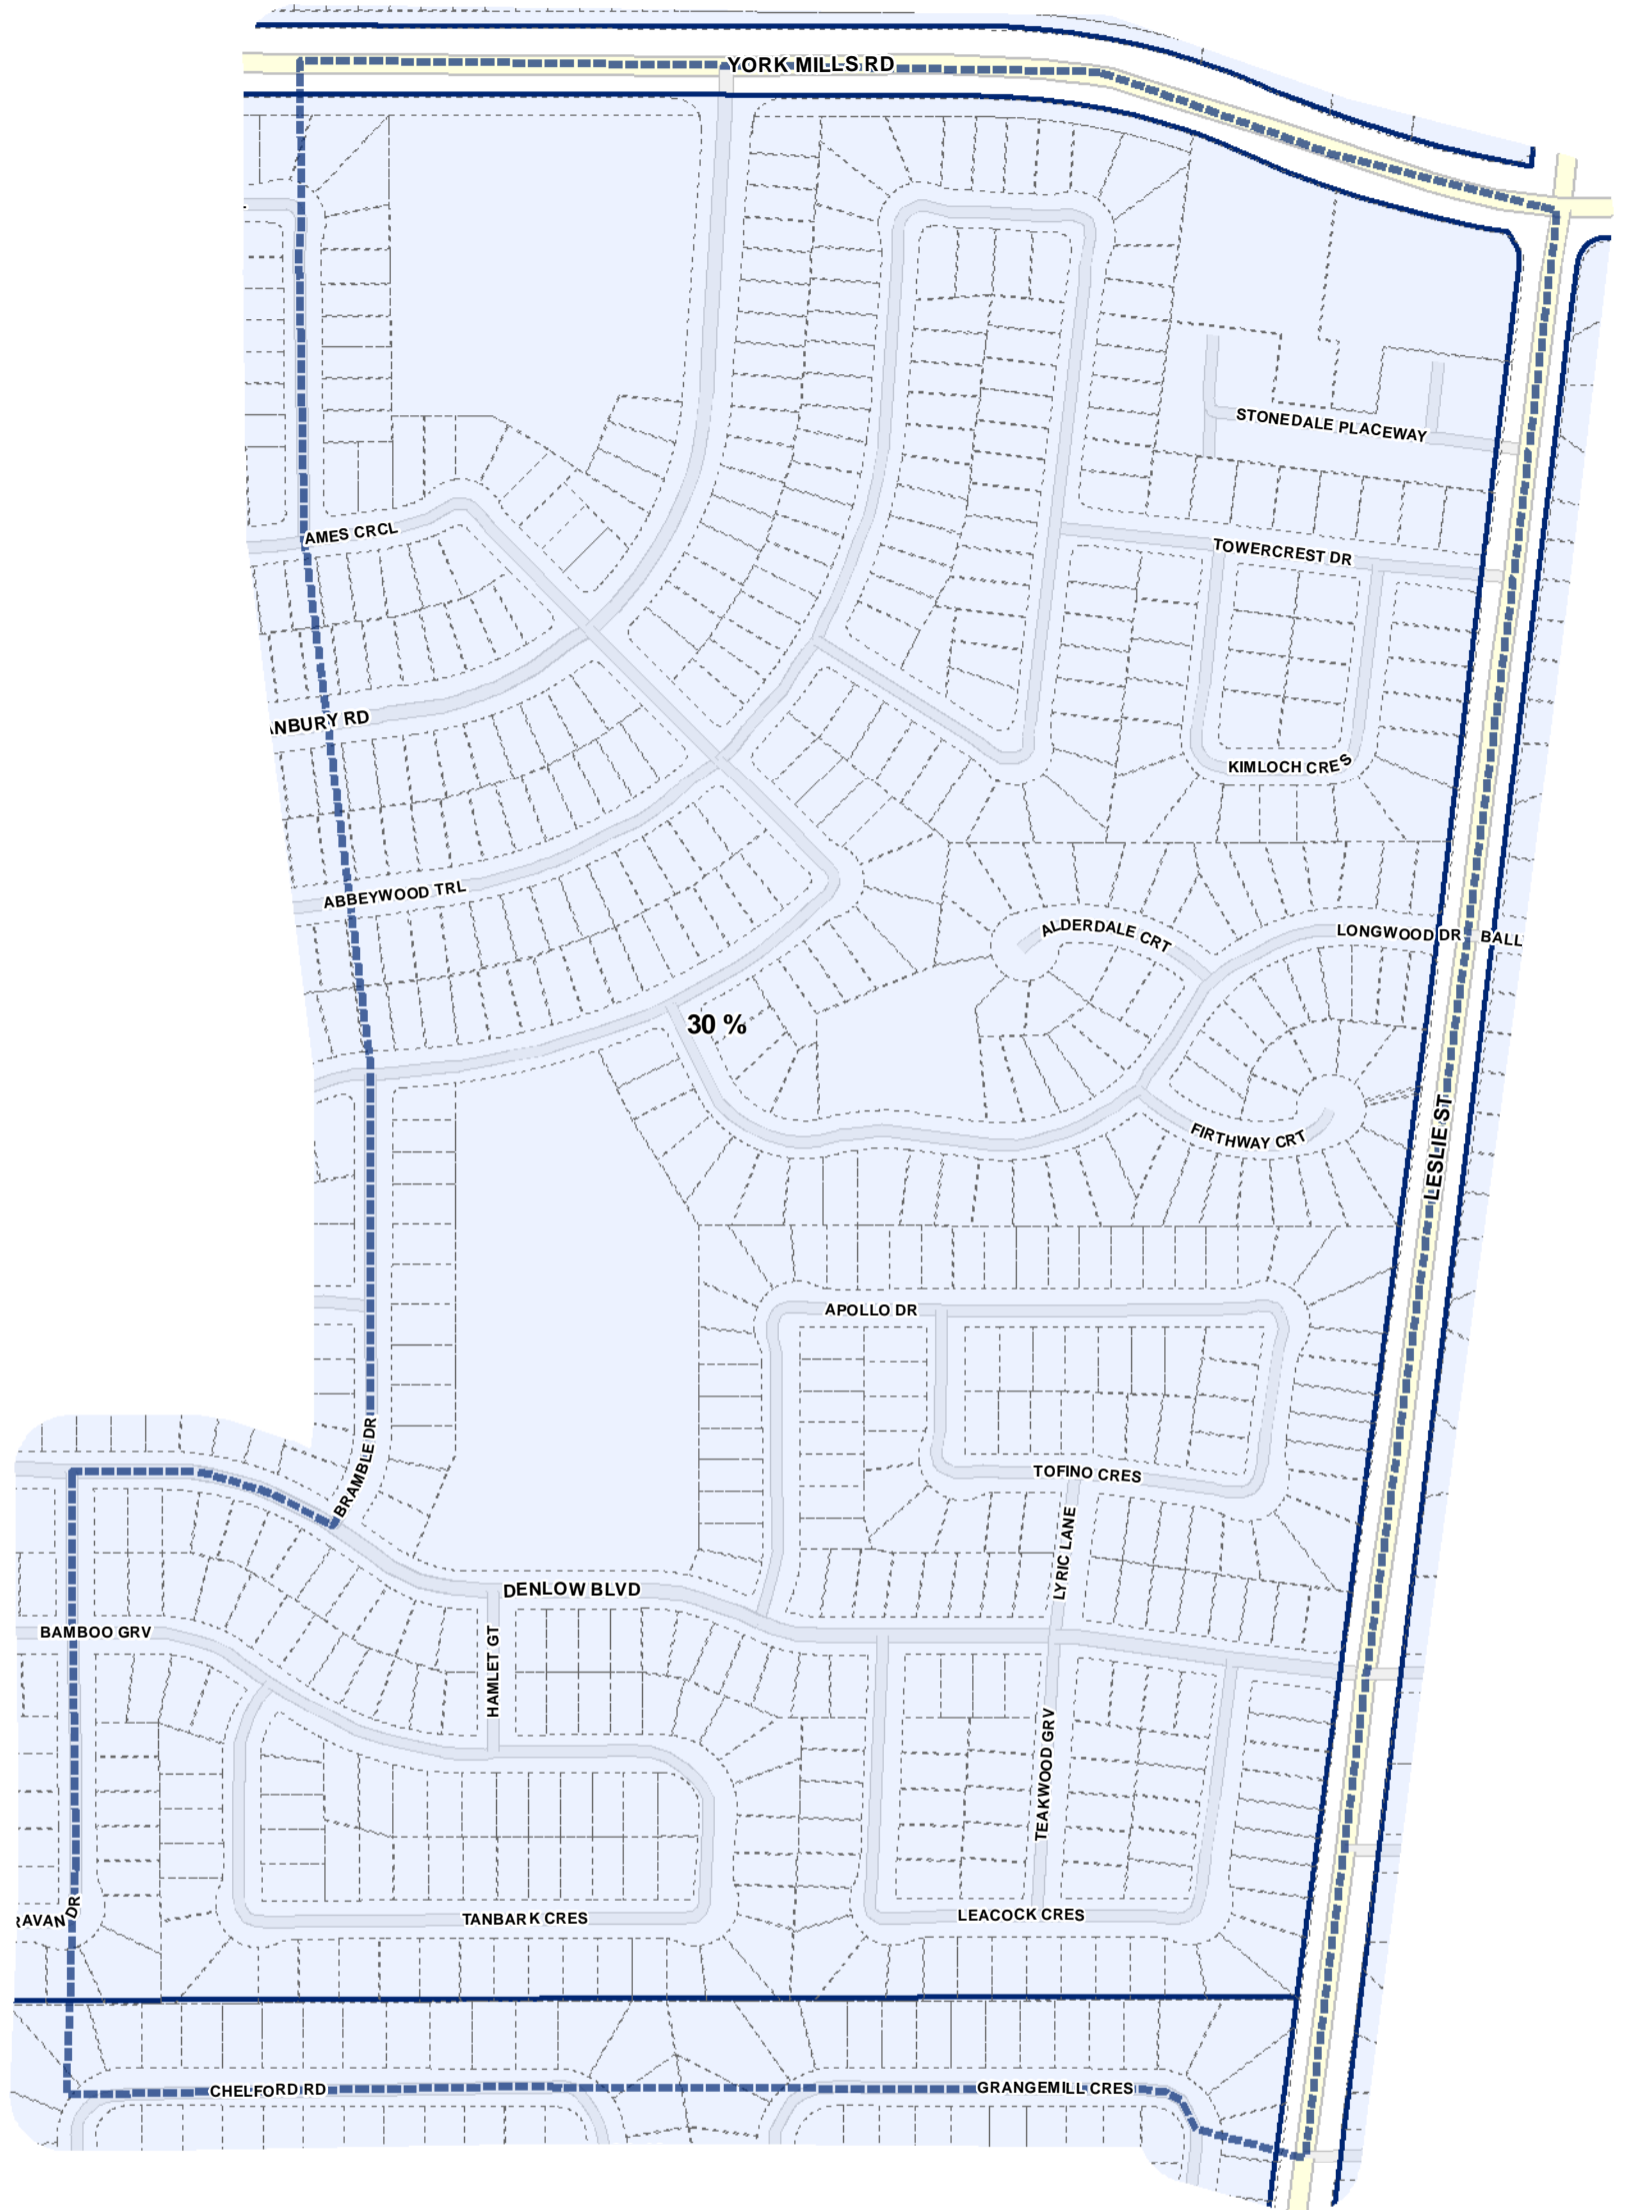

- Lot Coverage Overlay
- Map Sheet Boundary
- Properties
- Railway
- Hydro Line