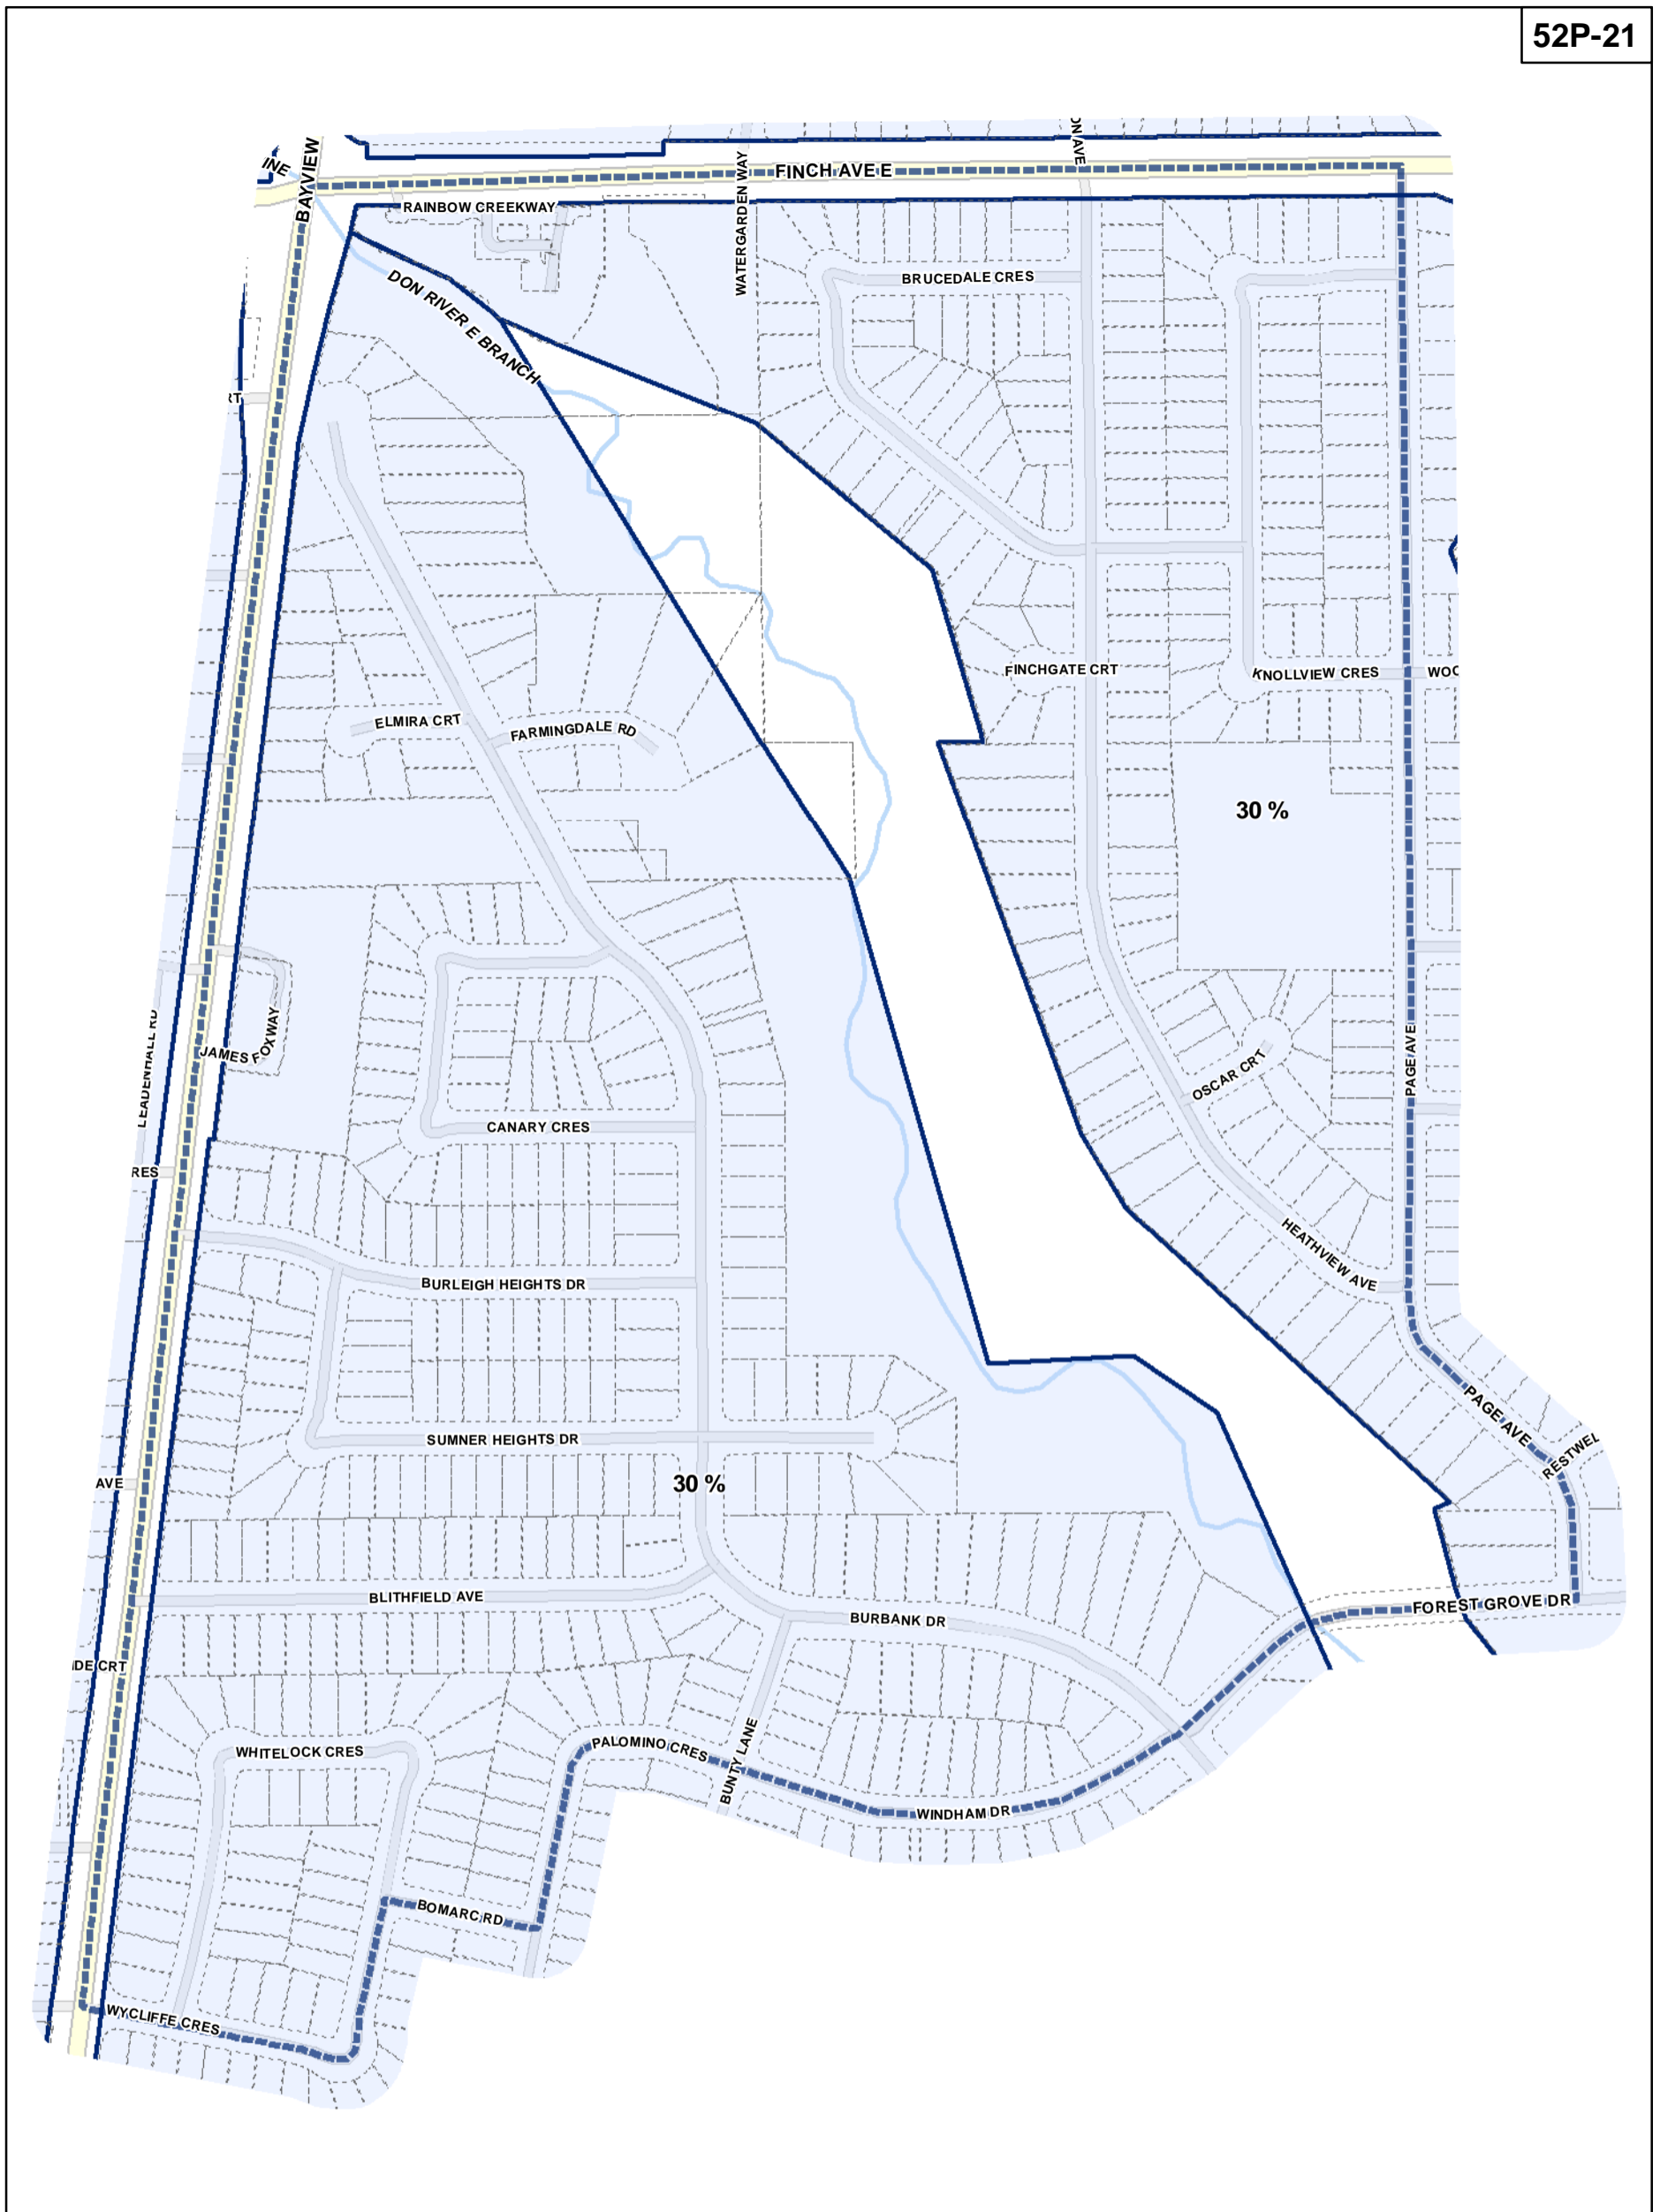

-  Lot Coverage Overlay
-  Map Sheet Boundary
-  Properties
-  Railway
-  Hydro Line

-  Lot Coverage Overlay
-  Map Sheet Boundary
-  Properties
-  Railway
-  Hydro Line

Lot Coverage Overlay Map

April 21, 2010
Planning & Growth Management
Committee Meeting

- Lot Coverage Overlay
- Map Sheet Boundary
- Properties
- Railway
- Hydro Line

- Lot Coverage Overlay
- Map Sheet Boundary
- Properties
- Railway
- Hydro Line

- Lot Coverage Overlay
- Map Sheet Boundary
- Properties
- Railway
- Hydro Line

Lot Coverage Overlay Map

April 21, 2010
Planning & Growth Management
Committee Meeting

- Lot Coverage Overlay
- Map Sheet Boundary
- Properties
- Railway
- Hydro Line

- Lot Coverage Overlay
- Map Sheet Boundary
- Properties
- Railway
- Hydro Line