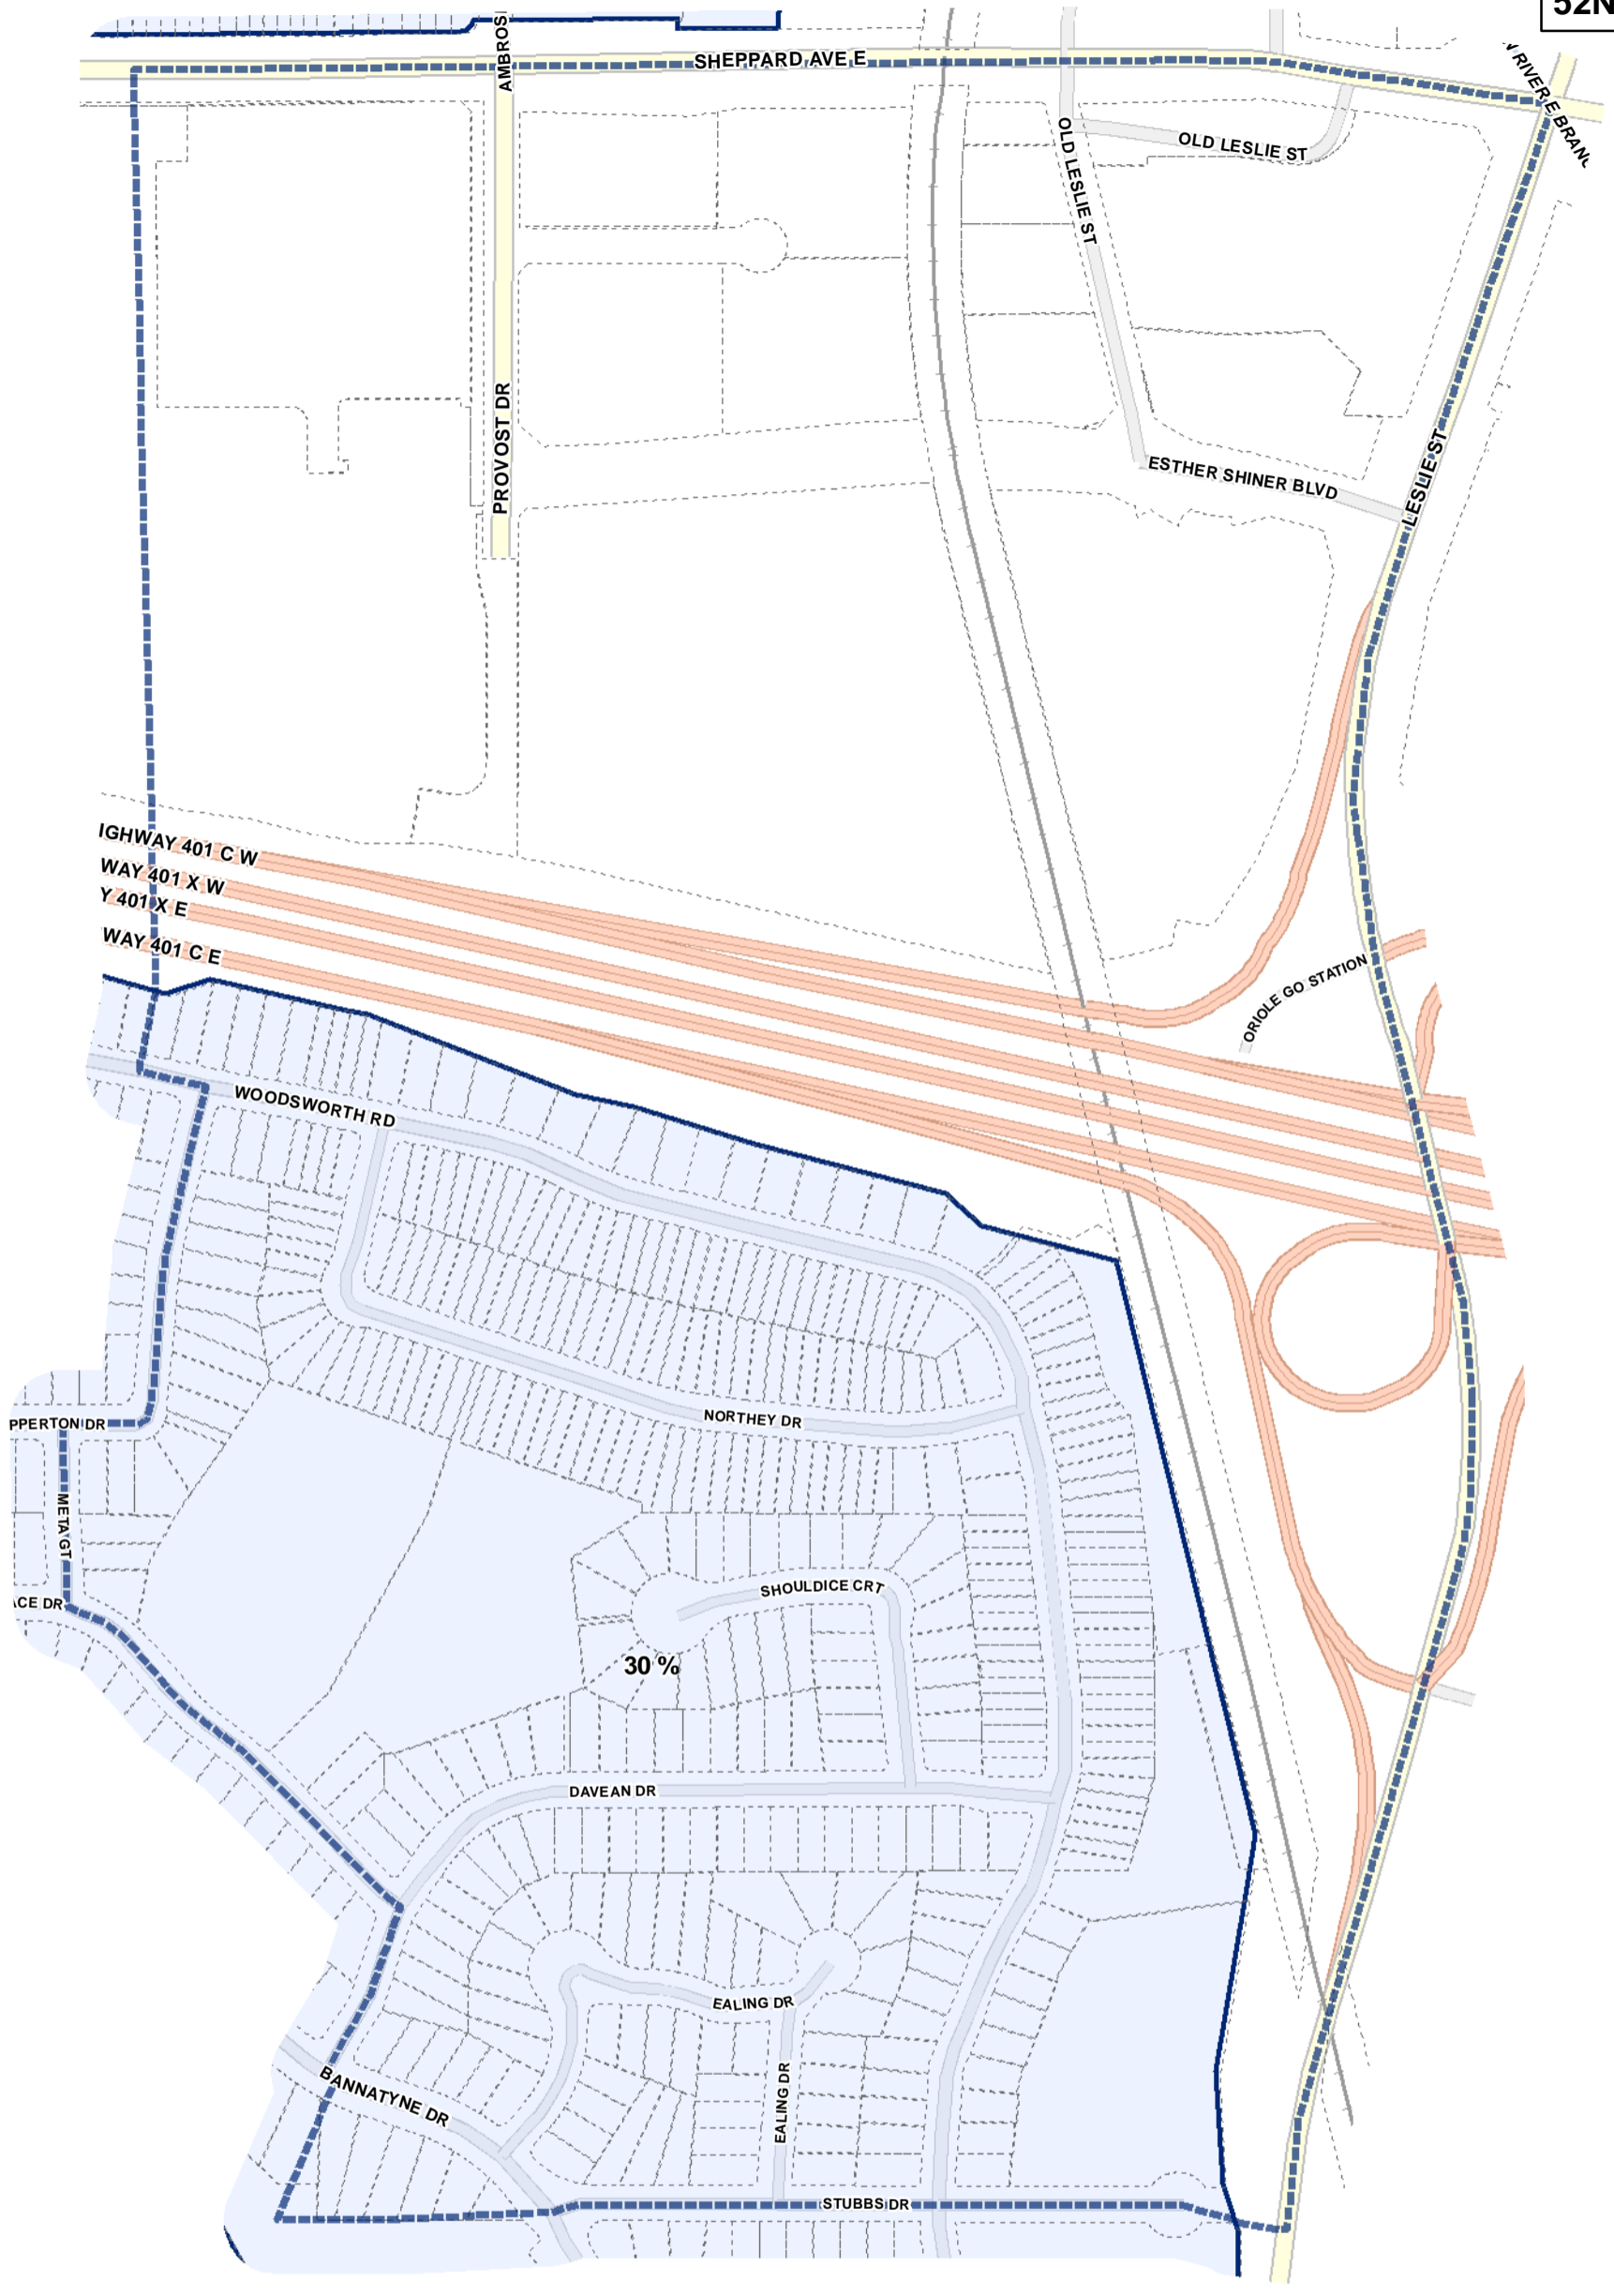

Toronto City Planning
 Zoning Bylaw Map Book Series

Lot Coverage Overlay Map

April 21, 2010
 Planning & Growth Management
 Committee Meeting

- Lot Coverage Overlay
- Map Sheet Boundary
- Properties
- Railway
- Hydro Line

Lot Coverage Overlay Map

April 21, 2010
Planning & Growth Management
Committee Meeting

- Lot Coverage Overlay
- Map Sheet Boundary
- Properties
- Railway
- Hydro Line

-  Lot Coverage Overlay
-  Map Sheet Boundary
-  Properties
-  Railway
-  Hydro Line

-  Lot Coverage Overlay
-  Map Sheet Boundary
-  Properties
-  Railway
-  Hydro Line

-  Lot Coverage Overlay
-  Map Sheet Boundary
-  Properties
-  Railway
-  Hydro Line

Lot Coverage Overlay Map

April 21, 2010
Planning & Growth Management
Committee Meeting