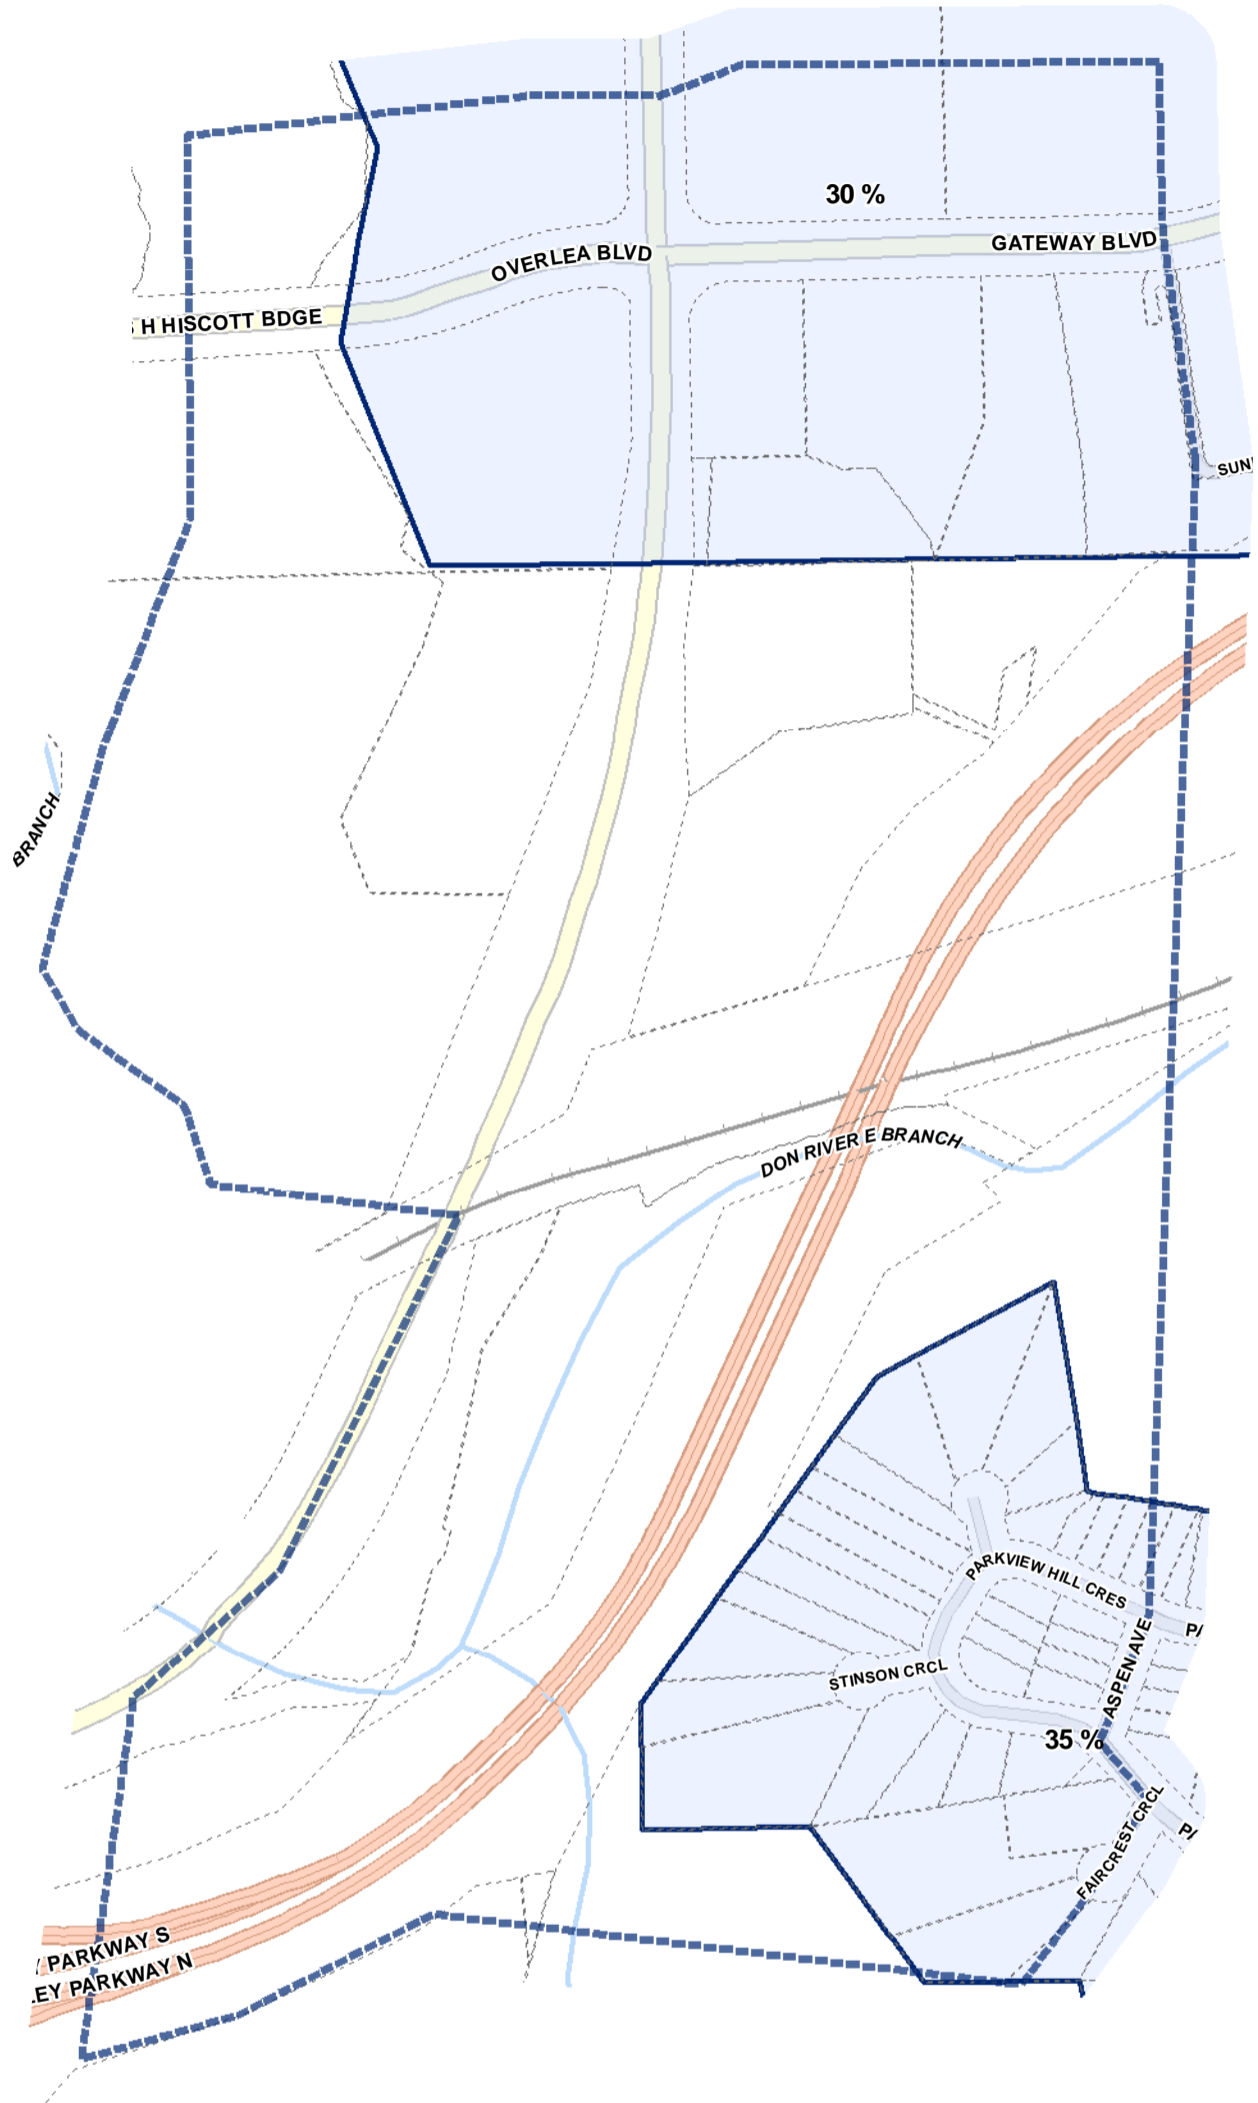

Toronto City Planning
 Zoning Bylaw Map Book Series

Lot Coverage Overlay Map

April 21, 2010
 Planning & Growth Management
 Committee Meeting

- Lot Coverage Overlay
- Map Sheet Boundary
- Properties
- Railway
- Hydro Line

- Lot Coverage Overlay
- Map Sheet Boundary
- Properties
- Railway
- Hydro Line

- Lot Coverage Overlay
- Map Sheet Boundary
- Properties
- Railway
- Hydro Line

-  Lot Coverage Overlay
-  Map Sheet Boundary
-  Properties
-  Railway
-  Hydro Line

- Lot Coverage Overlay
- Map Sheet Boundary
- Properties
- Railway
- Hydro Line

Lot Coverage Overlay Map

April 21, 2010
Planning & Growth Management
Committee Meeting

-  Lot Coverage Overlay
-  Map Sheet Boundary
-  Properties
-  Railway
-  Hydro Line