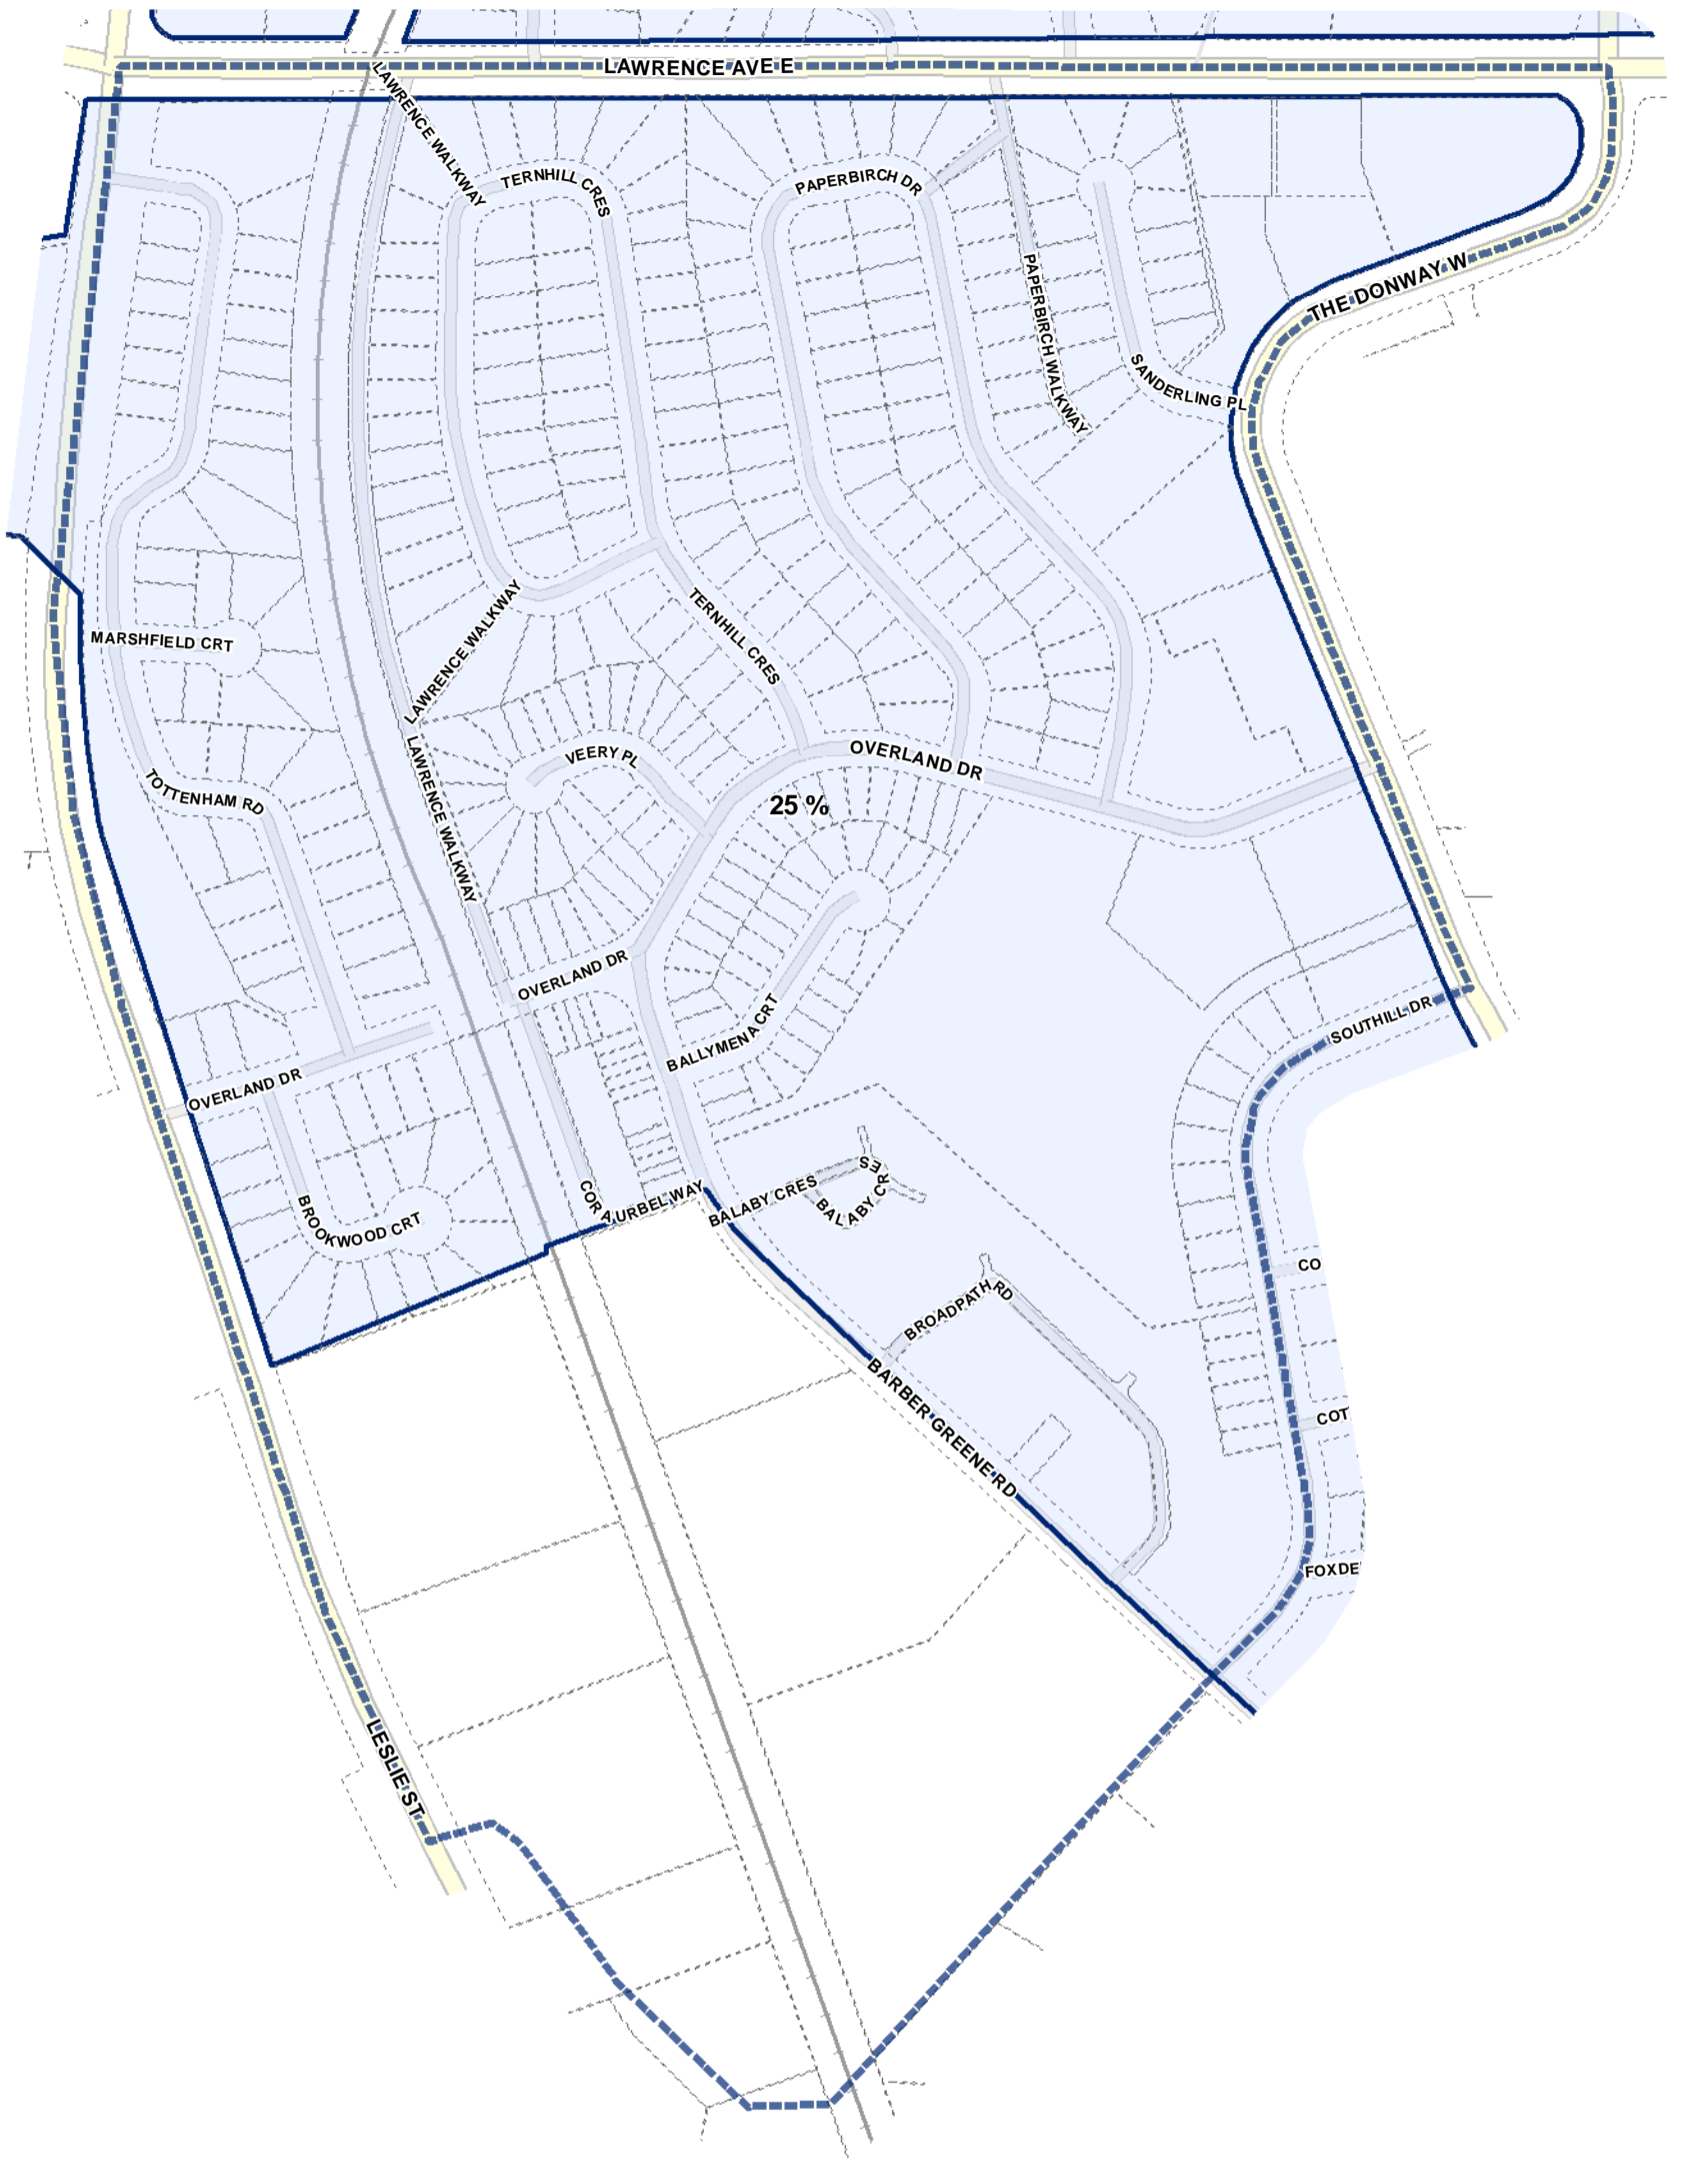

Lot Coverage Overlay Map

April 21, 2010
Planning & Growth Management
Committee Meeting

- Lot Coverage Overlay
- Map Sheet Boundary
- Properties
- Railway
- Hydro Line