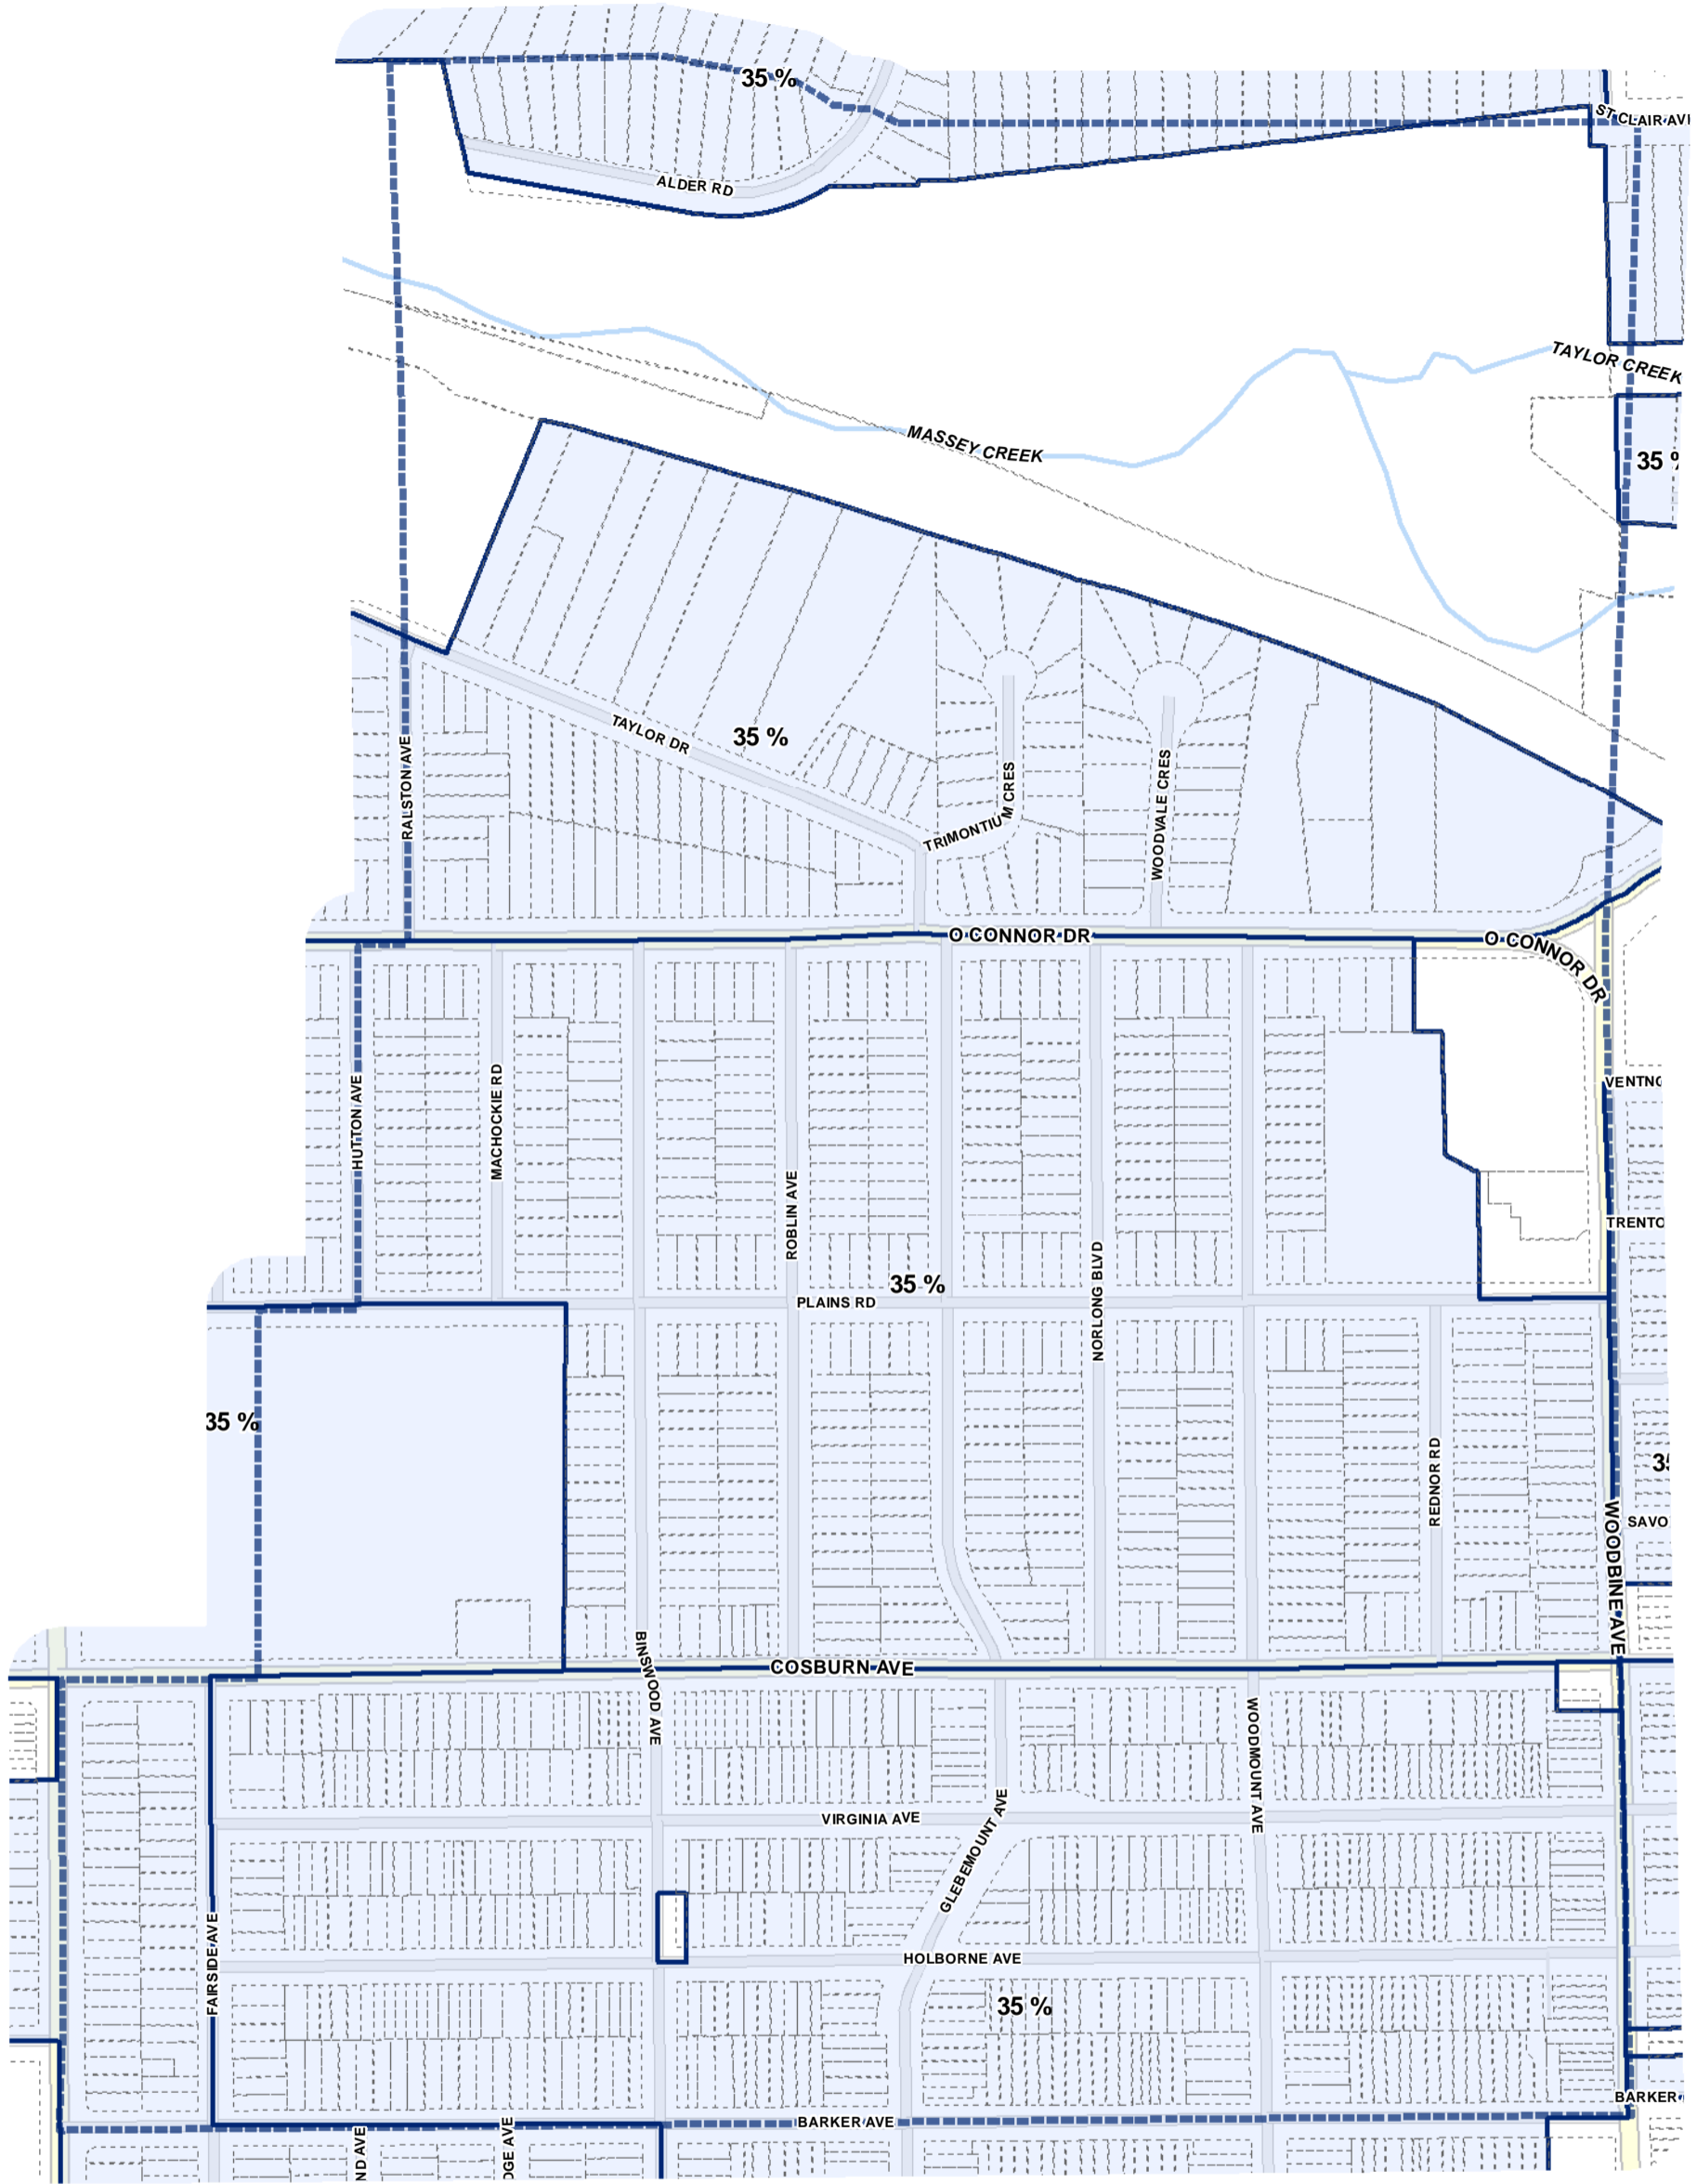

Toronto City Planning
 Zoning Bylaw Map Book Series

Lot Coverage Overlay Map

April 21, 2010
 Planning & Growth Management
 Committee Meeting

- Lot Coverage Overlay
- Map Sheet Boundary
- Properties
- Railway
- Hydro Line

Lot Coverage Overlay Map

April 21, 2010
Planning & Growth Management
Committee Meeting

-  Lot Coverage Overlay
-  Map Sheet Boundary
-  Properties
-  Railway
-  Hydro Line

Lot Coverage Overlay Map

April 21, 2010
Planning & Growth Management
Committee Meeting

- Lot Coverage Overlay
- Map Sheet Boundary
- Properties
- Railway
- Hydro Line

Lot Coverage Overlay Map

April 21, 2010
Planning & Growth Management
Committee Meeting

-  Lot Coverage Overlay
-  Map Sheet Boundary
-  Properties
-  Railway
-  Hydro Line