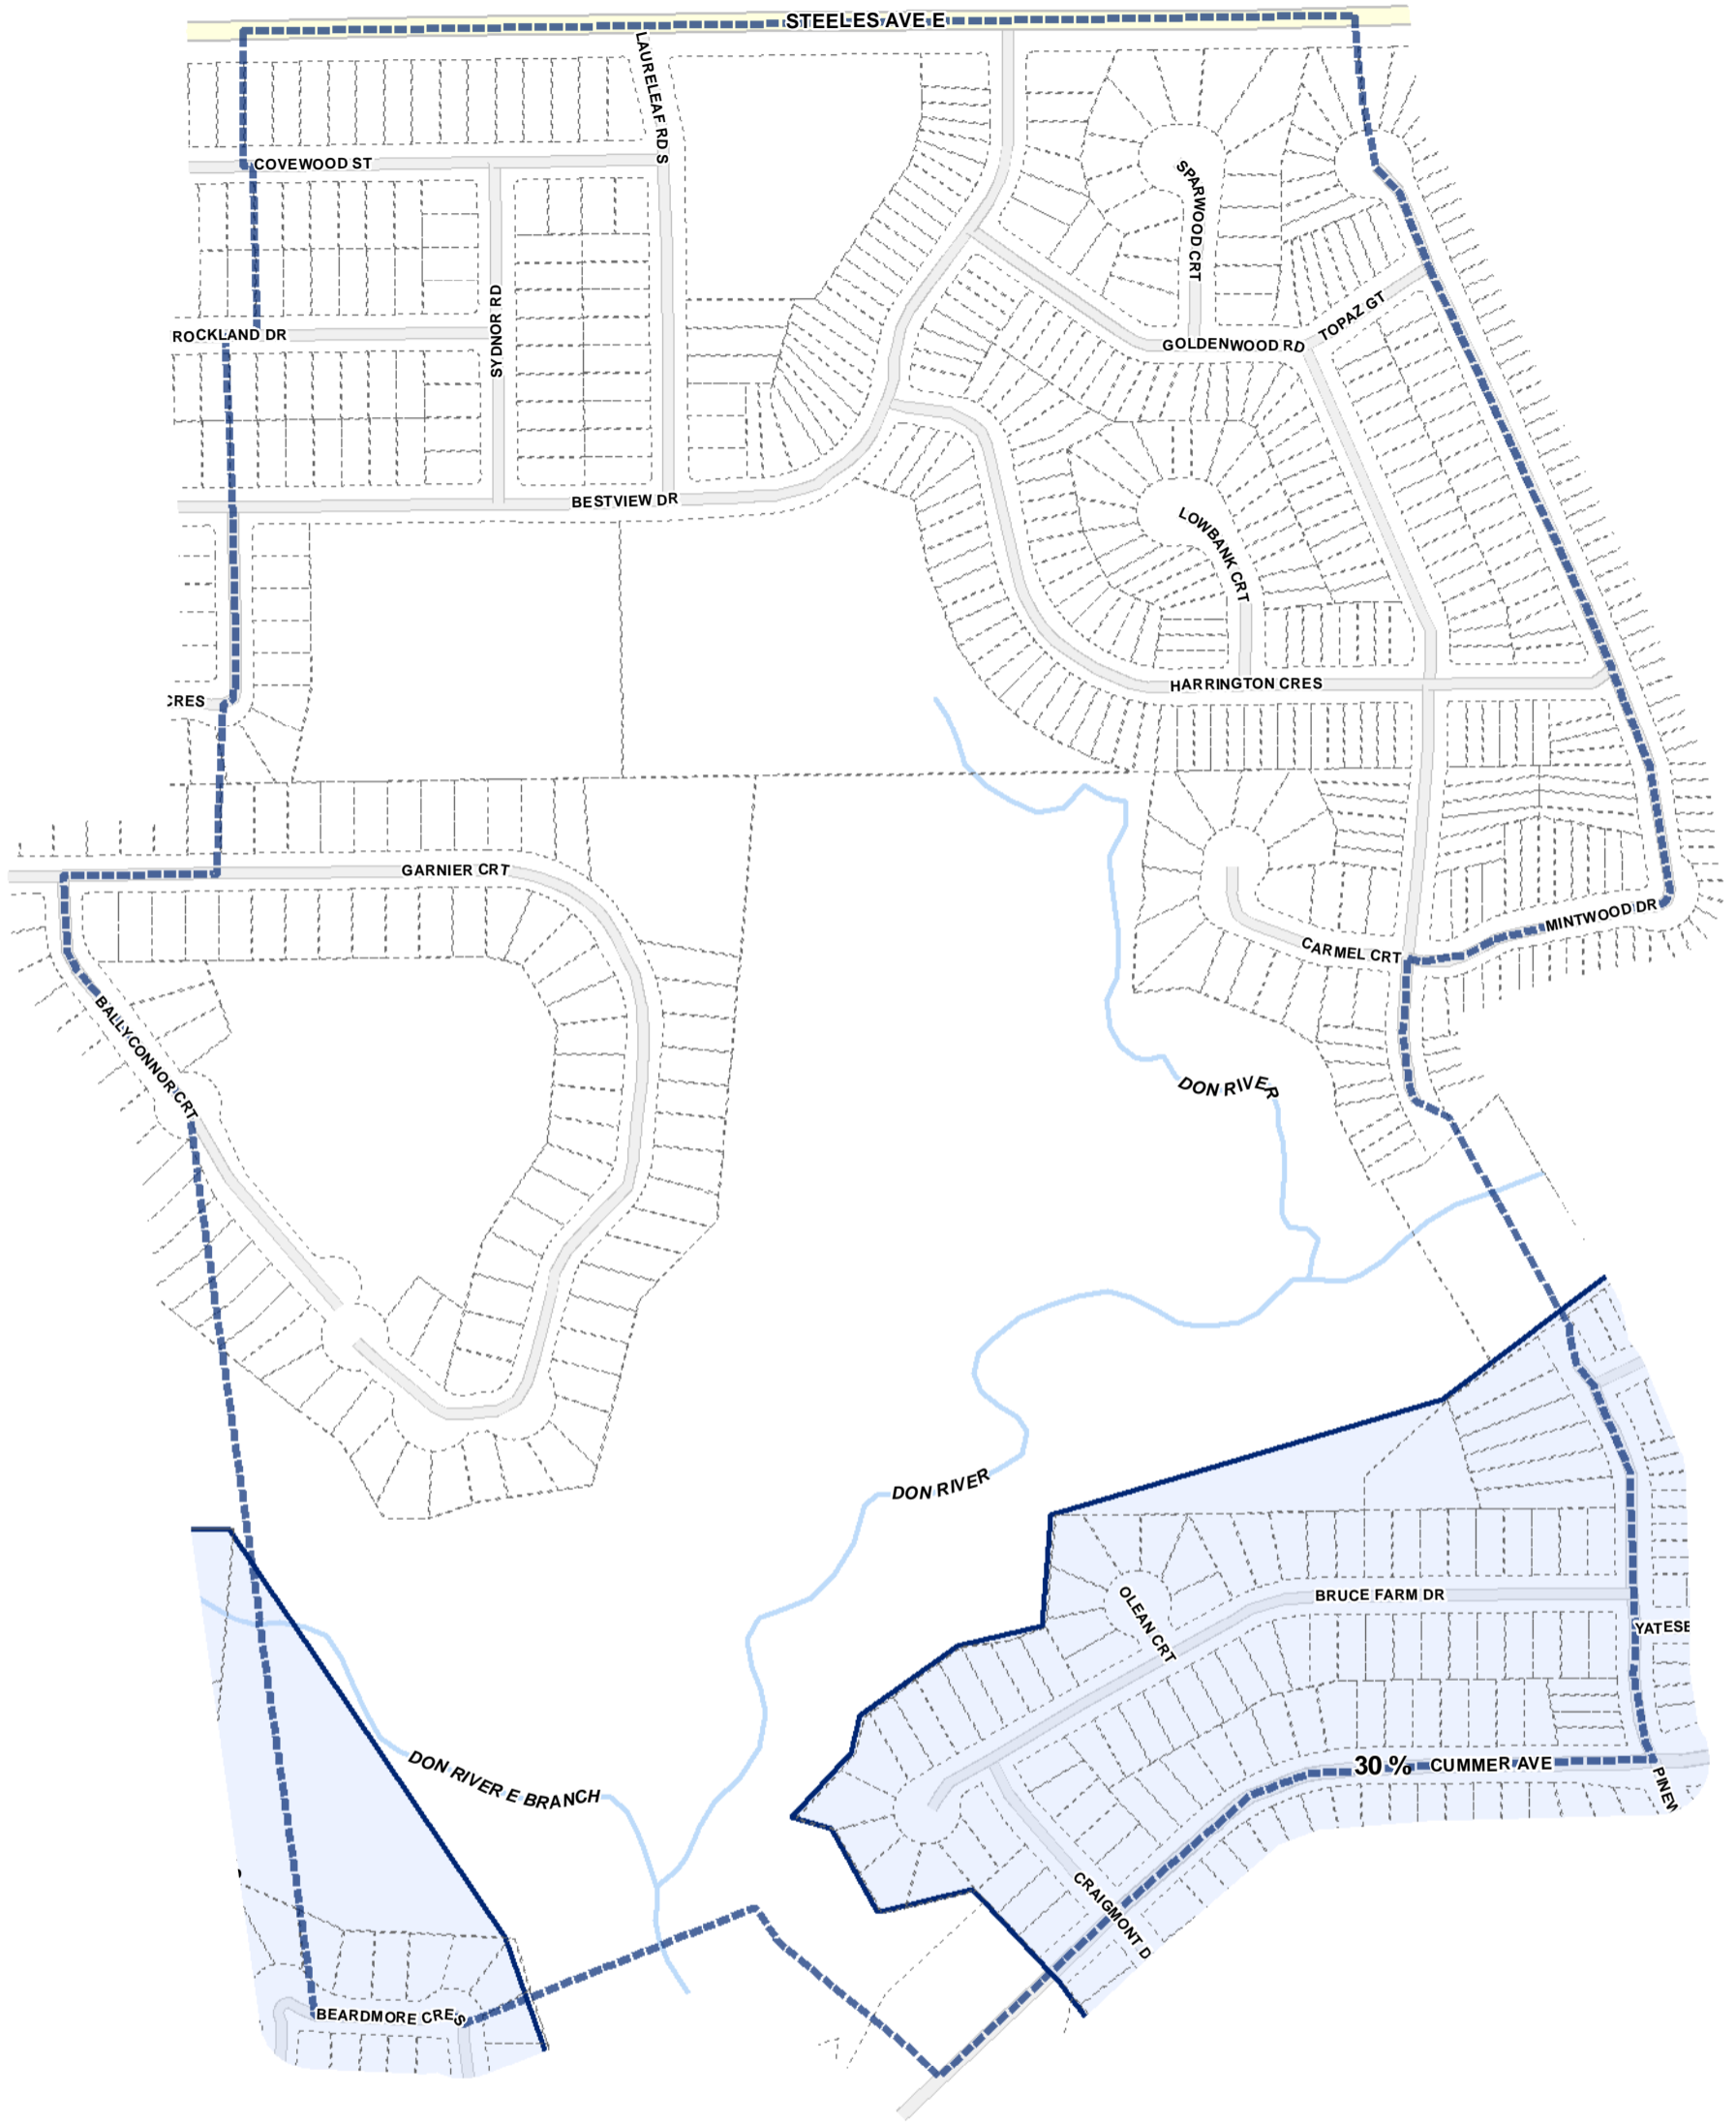

- Lot Coverage Overlay
- Map Sheet Boundary
- Properties
- Railway
- Hydro Line

- Lot Coverage Overlay
- Map Sheet Boundary
- Properties
- Railway
- Hydro Line

-  Lot Coverage Overlay
-  Map Sheet Boundary
-  Properties
-  Railway
-  Hydro Line

Lot Coverage Overlay Map

April 21, 2010
Planning & Growth Management
Committee Meeting

- Lot Coverage Overlay
- Map Sheet Boundary
- Properties
- Railway
- Hydro Line

- Lot Coverage Overlay
- Map Sheet Boundary
- Properties
- Railway
- Hydro Line

- Lot Coverage Overlay
- Map Sheet Boundary
- Properties
- Railway
- Hydro Line

-  Lot Coverage Overlay
-  Map Sheet Boundary
-  Properties
-  Railway
-  Hydro Line

Lot Coverage Overlay Map

April 21, 2010
Planning & Growth Management
Committee Meeting