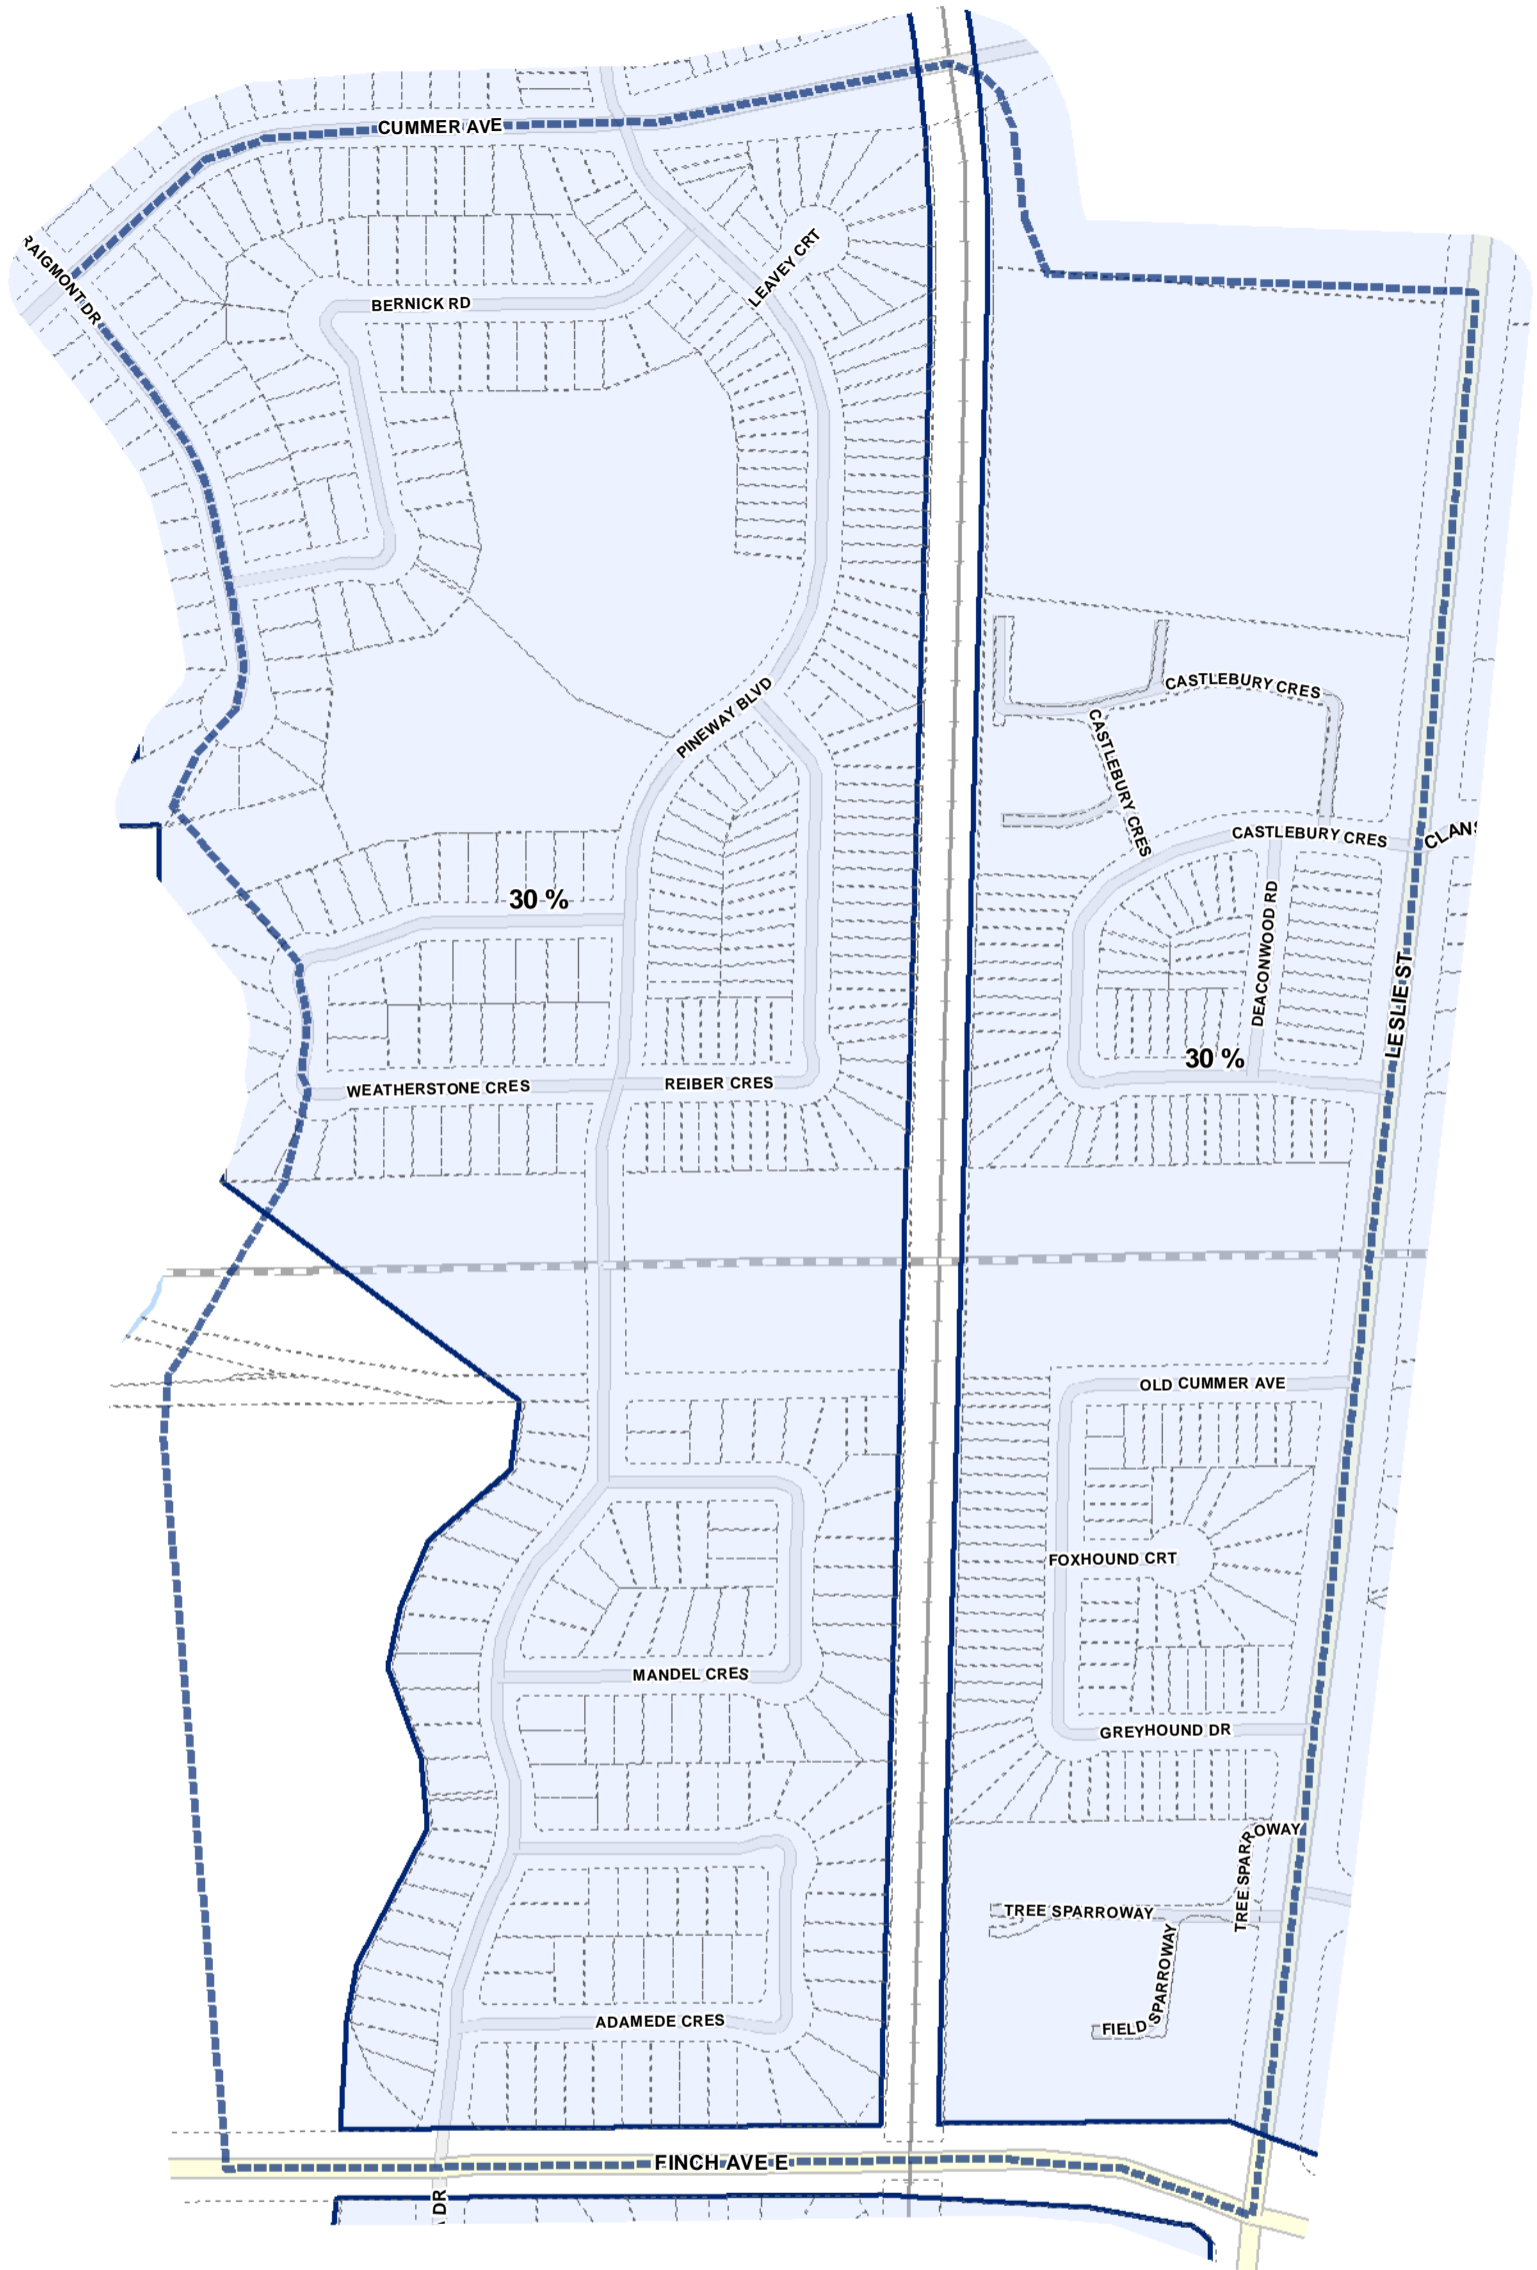

Lot Coverage Overlay Map

April 21, 2010
Planning & Growth Management
Committee Meeting

- Lot Coverage Overlay
- Map Sheet Boundary
- Properties
- Railway
- Hydro Line

- Lot Coverage Overlay
- Map Sheet Boundary
- Properties
- Railway
- Hydro Line

- Lot Coverage Overlay
- Map Sheet Boundary
- Properties
- Railway
- Hydro Line

- Lot Coverage Overlay
- Map Sheet Boundary
- Properties
- Railway
- Hydro Line

-  Lot Coverage Overlay
-  Map Sheet Boundary
-  Properties
-  Railway
-  Hydro Line

- Lot Coverage Overlay
- Map Sheet Boundary
- Properties
- Railway
- Hydro Line

-  Lot Coverage Overlay
-  Map Sheet Boundary
-  Properties
-  Railway
-  Hydro Line

Lot Coverage Overlay Map

April 21, 2010
Planning & Growth Management
Committee Meeting