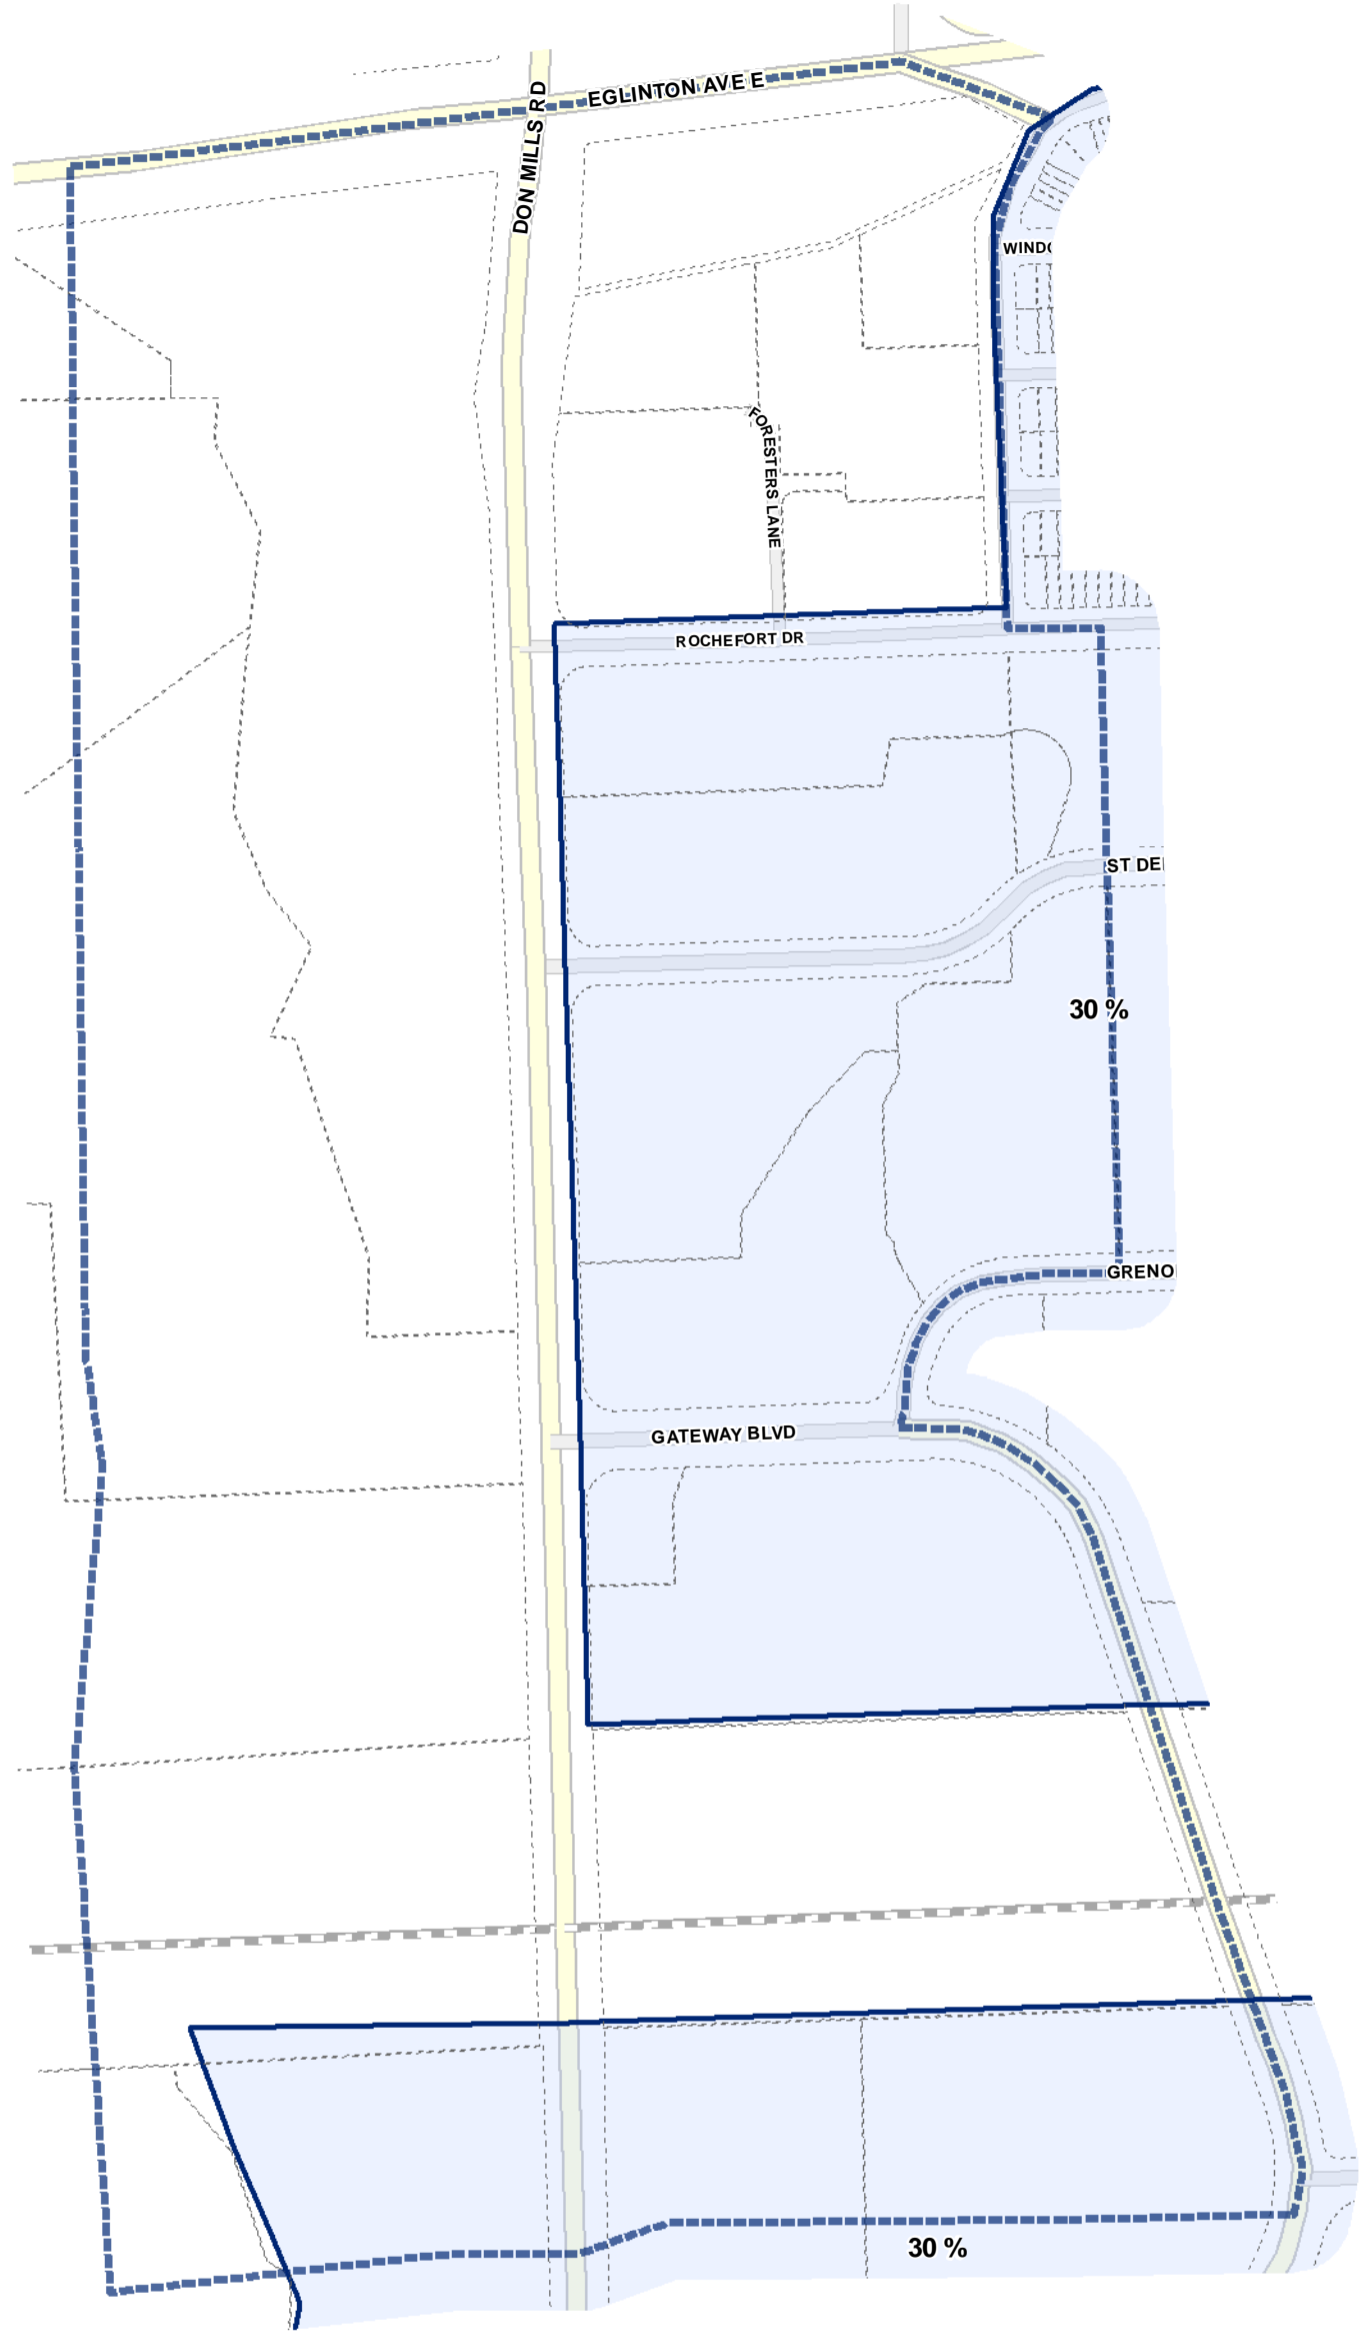

- Lot Coverage Overlay
- Map Sheet Boundary
- Properties
- Railway
- Hydro Line

Lot Coverage Overlay Map

April 21, 2010
Planning & Growth Management
Committee Meeting

-  Lot Coverage Overlay
-  Map Sheet Boundary
-  Properties
-  Railway
-  Hydro Line

- Lot Coverage Overlay
- Map Sheet Boundary
- Properties
- Railway
- Hydro Line

-  Lot Coverage Overlay
-  Map Sheet Boundary
-  Properties
-  Railway
-  Hydro Line

- Lot Coverage Overlay
- Map Sheet Boundary
- Properties
- Railway
- Hydro Line

Lot Coverage Overlay Map

April 21, 2010
Planning & Growth Management
Committee Meeting

- Lot Coverage Overlay
- Map Sheet Boundary
- Properties
- Railway
- Hydro Line

- Lot Coverage Overlay
- Map Sheet Boundary
- Properties
- Railway
- Hydro Line