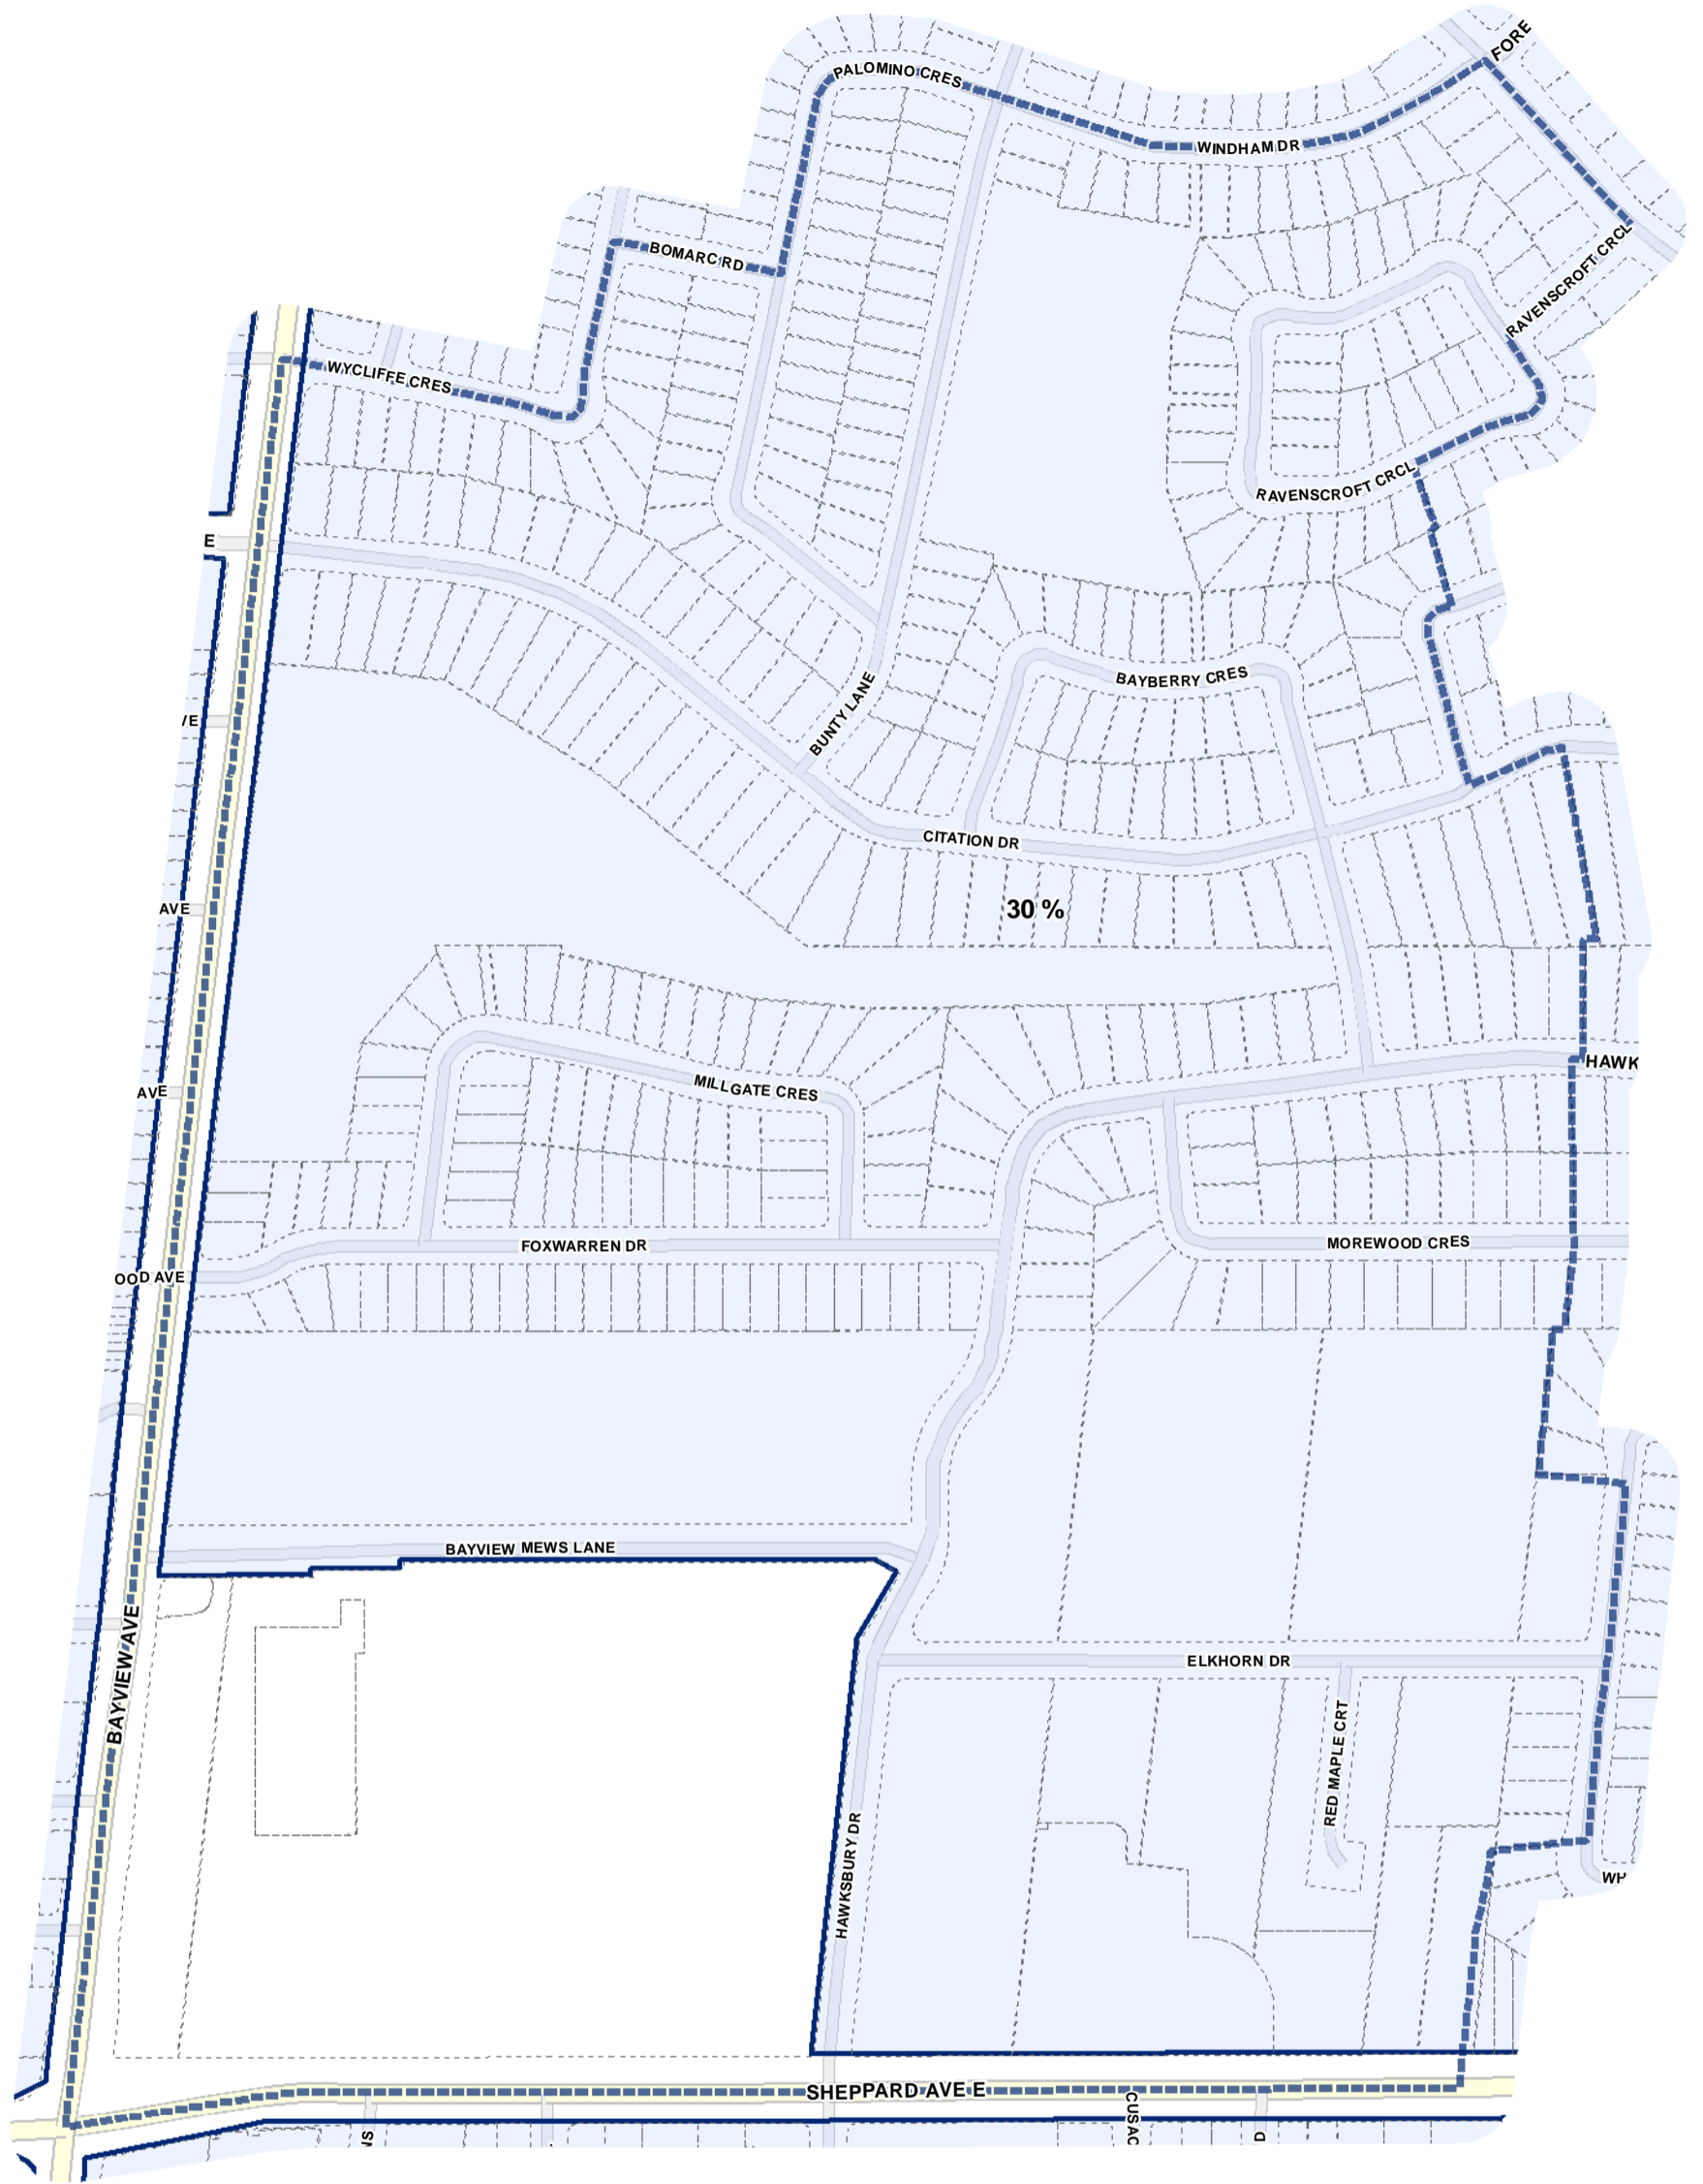

Lot Coverage Overlay Map

April 21, 2010
Planning & Growth Management
Committee Meeting

- Lot Coverage Overlay
- Map Sheet Boundary
- Properties
- Railway
- Hydro Line

-  Lot Coverage Overlay
-  Map Sheet Boundary
-  Properties
-  Railway
-  Hydro Line

-  Lot Coverage Overlay
-  Map Sheet Boundary
-  Properties
-  Railway
-  Hydro Line

-  Lot Coverage Overlay
-  Map Sheet Boundary
-  Properties
-  Railway
-  Hydro Line

Lot Coverage Overlay Map

April 21, 2010
Planning & Growth Management
Committee Meeting

- Lot Coverage Overlay
- Map Sheet Boundary
- Properties
- Railway
- Hydro Line

- Lot Coverage Overlay
- Map Sheet Boundary
- Properties
- Railway
- Hydro Line

- Lot Coverage Overlay
- Map Sheet Boundary
- Properties
- Railway
- Hydro Line