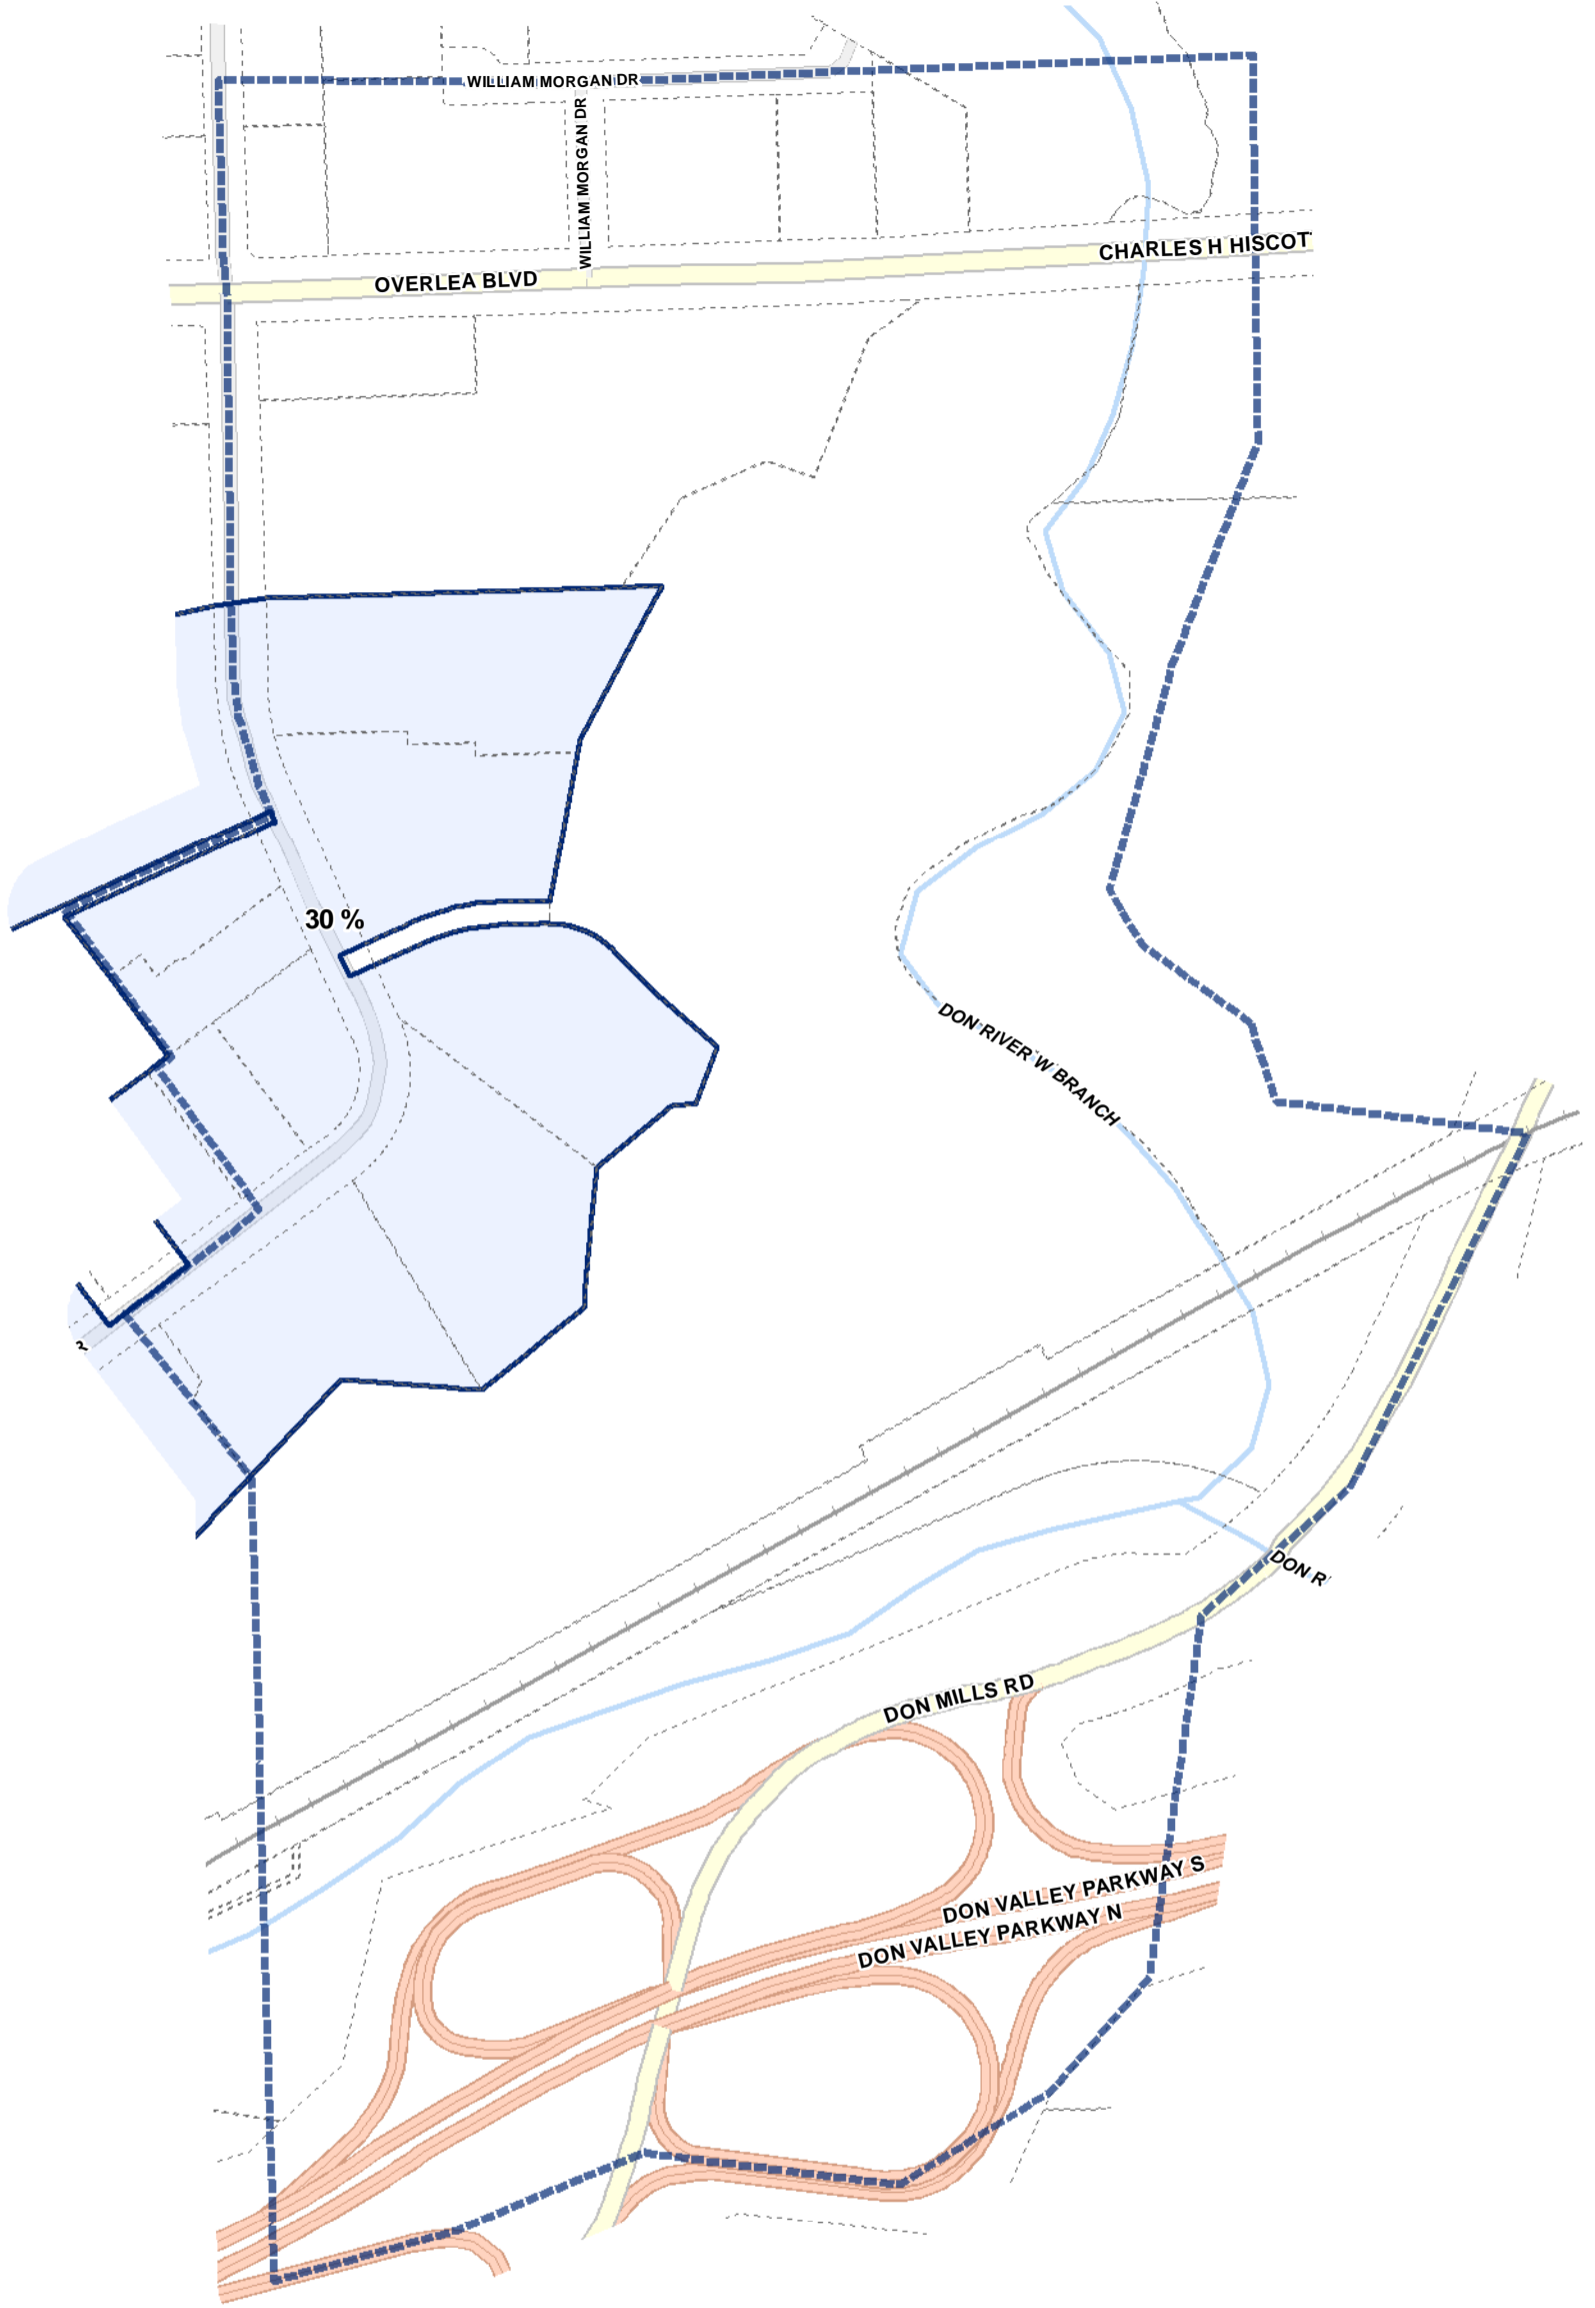

Lot Coverage Overlay Map

April 21, 2010
Planning & Growth Management
Committee Meeting

-  Lot Coverage Overlay
-  Map Sheet Boundary
-  Properties
-  Railway
-  Hydro Line

Lot Coverage Overlay Map

April 21, 2010
Planning & Growth Management
Committee Meeting

- Lot Coverage Overlay
- Map Sheet Boundary
- Properties
- Railway
- Hydro Line

Lot Coverage Overlay Map

April 21, 2010
Planning & Growth Management
Committee Meeting

-  Lot Coverage Overlay
-  Map Sheet Boundary
-  Properties
-  Railway
-  Hydro Line

- Lot Coverage Overlay
- Map Sheet Boundary
- Properties
- Railway
- Hydro Line

-  Lot Coverage Overlay
-  Map Sheet Boundary
-  Properties
-  Railway
-  Hydro Line

- Lot Coverage Overlay
- Map Sheet Boundary
- Properties
- Railway
- Hydro Line