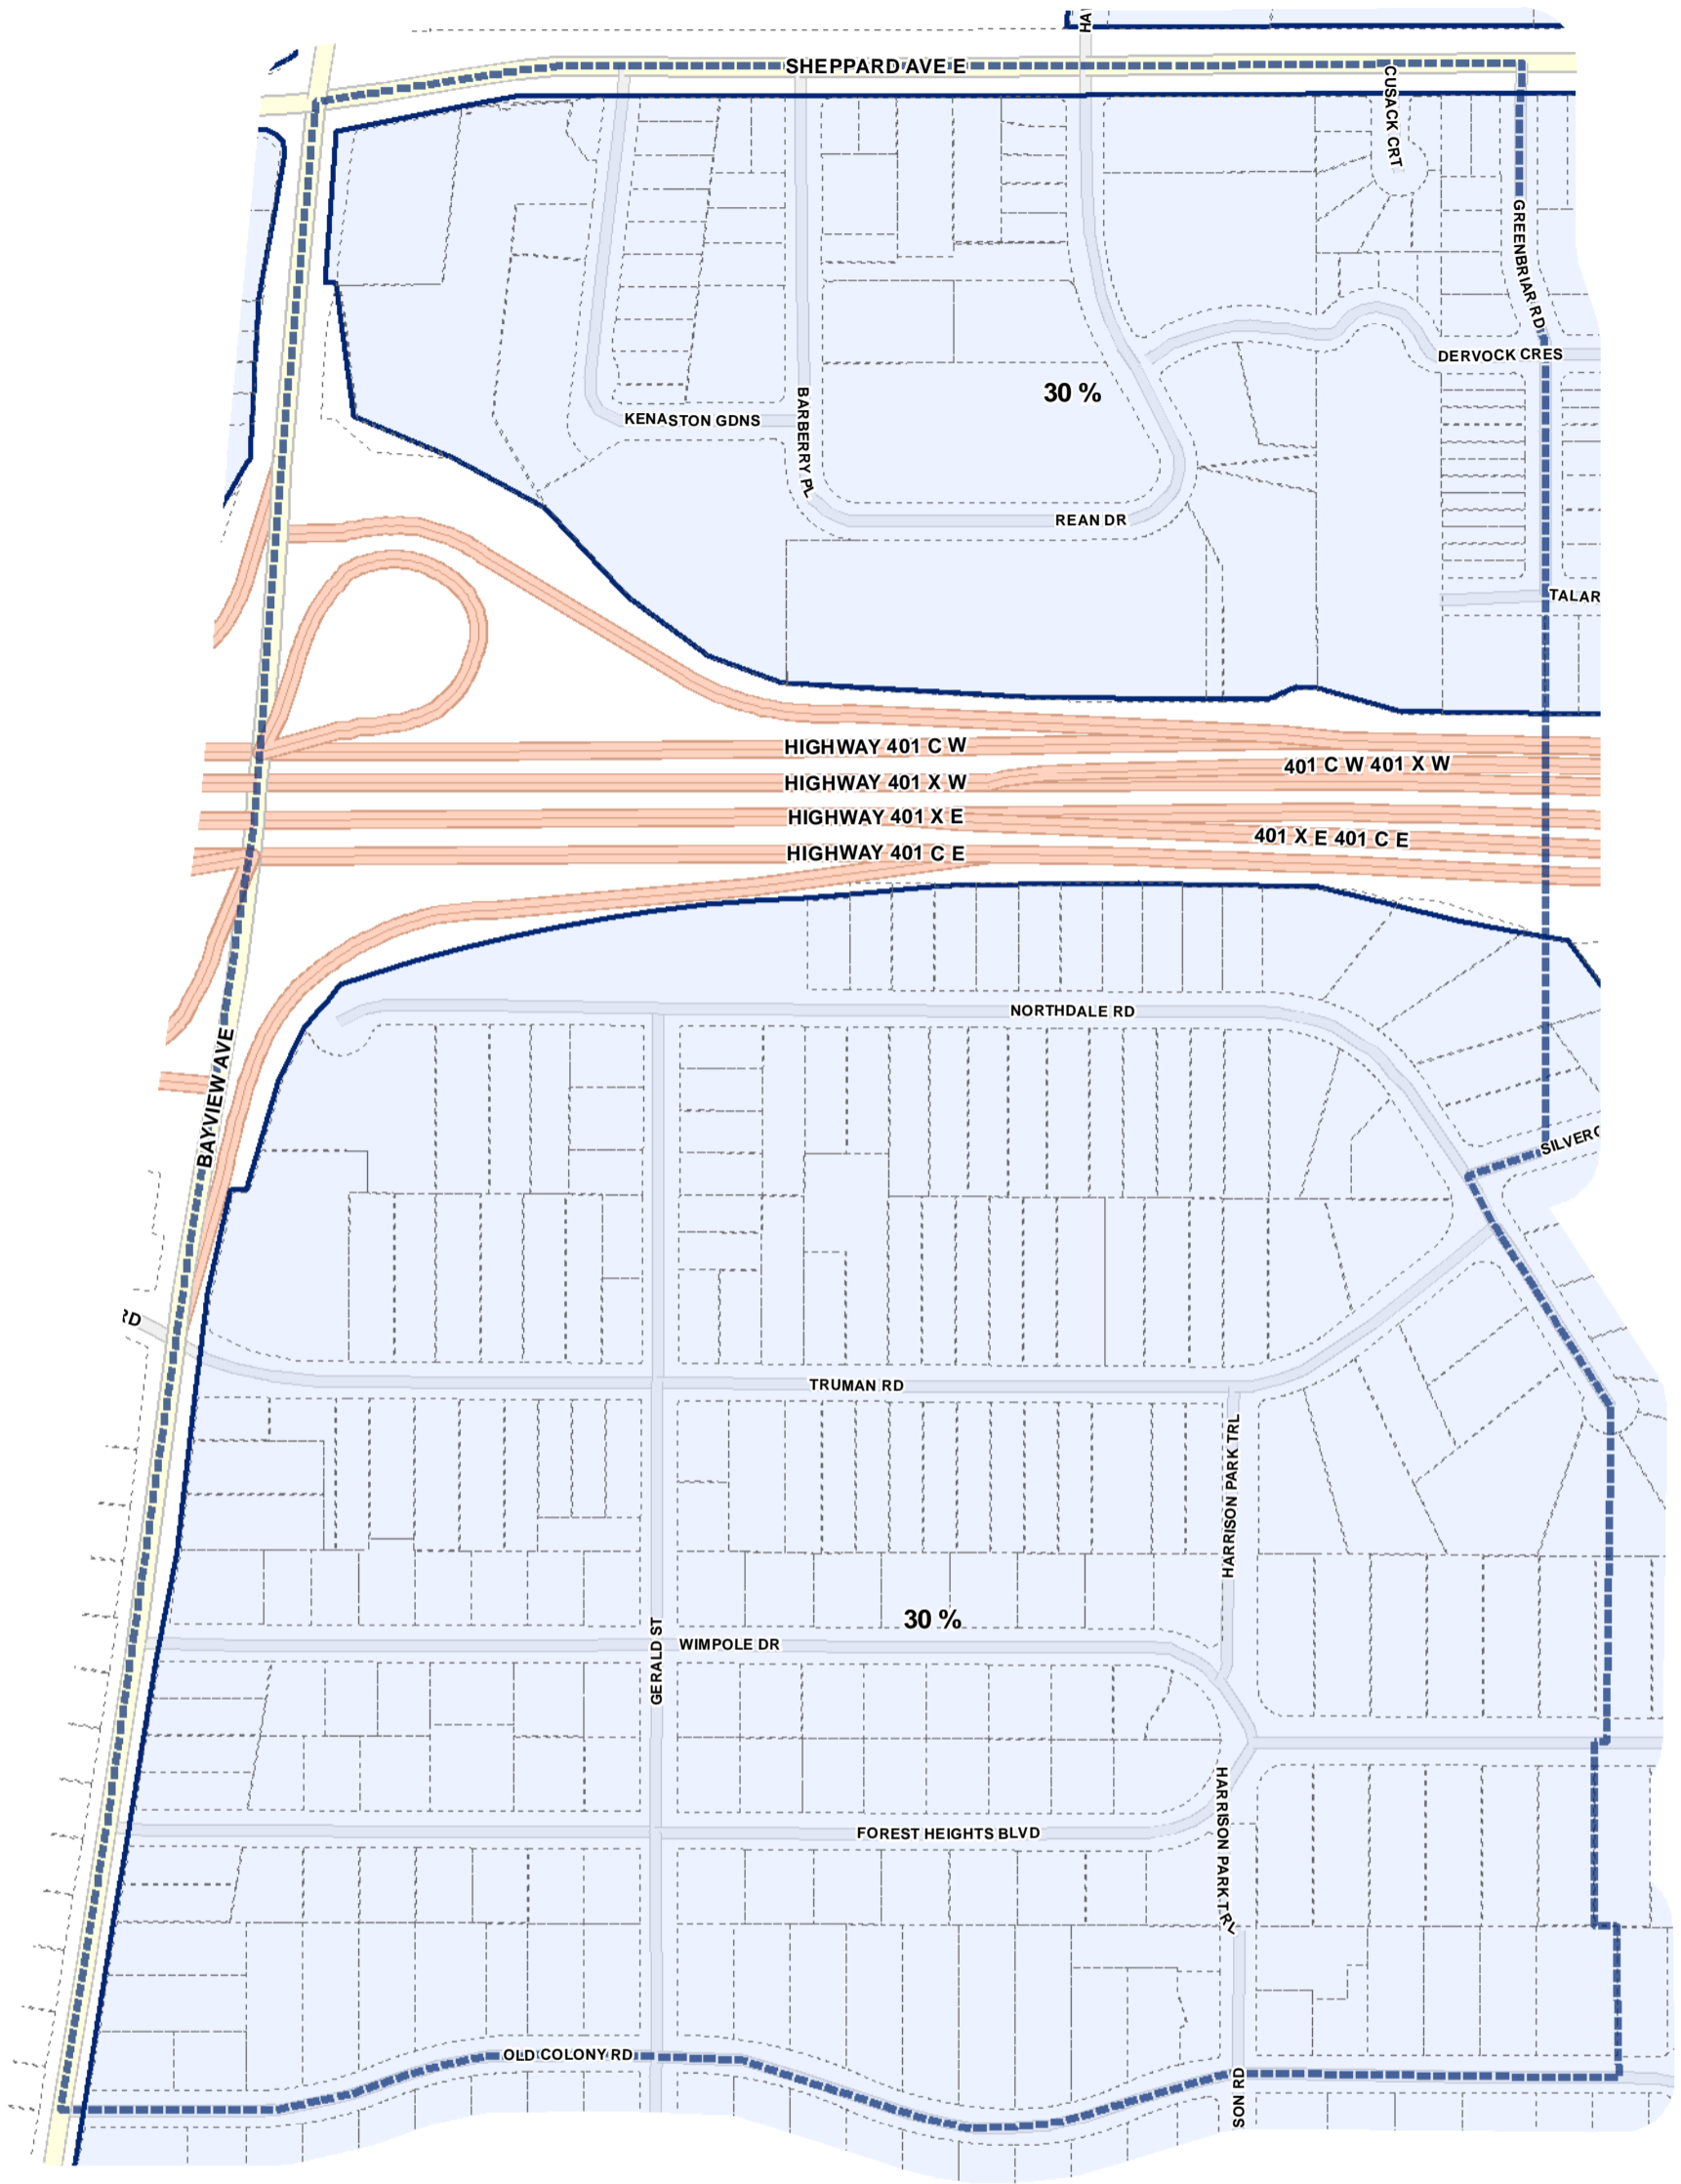

- Lot Coverage Overlay
- Map Sheet Boundary
- Properties
- Railway
- Hydro Line

- Lot Coverage Overlay
- Map Sheet Boundary
- Properties
- Railway
- Hydro Line

-  Lot Coverage Overlay
-  Map Sheet Boundary
-  Properties
-  Railway
-  Hydro Line

Lot Coverage Overlay Map

April 21, 2010
Planning & Growth Management
Committee Meeting

- Lot Coverage Overlay
- Map Sheet Boundary
- Properties
- Railway
- Hydro Line

-  Lot Coverage Overlay
-  Map Sheet Boundary
-  Properties
-  Railway
-  Hydro Line

-  Lot Coverage Overlay
-  Map Sheet Boundary
-  Properties
-  Railway
-  Hydro Line

-  Lot Coverage Overlay
-  Map Sheet Boundary
-  Properties
-  Railway
-  Hydro Line

Lot Coverage Overlay Map

April 21, 2010
Planning & Growth Management
Committee Meeting