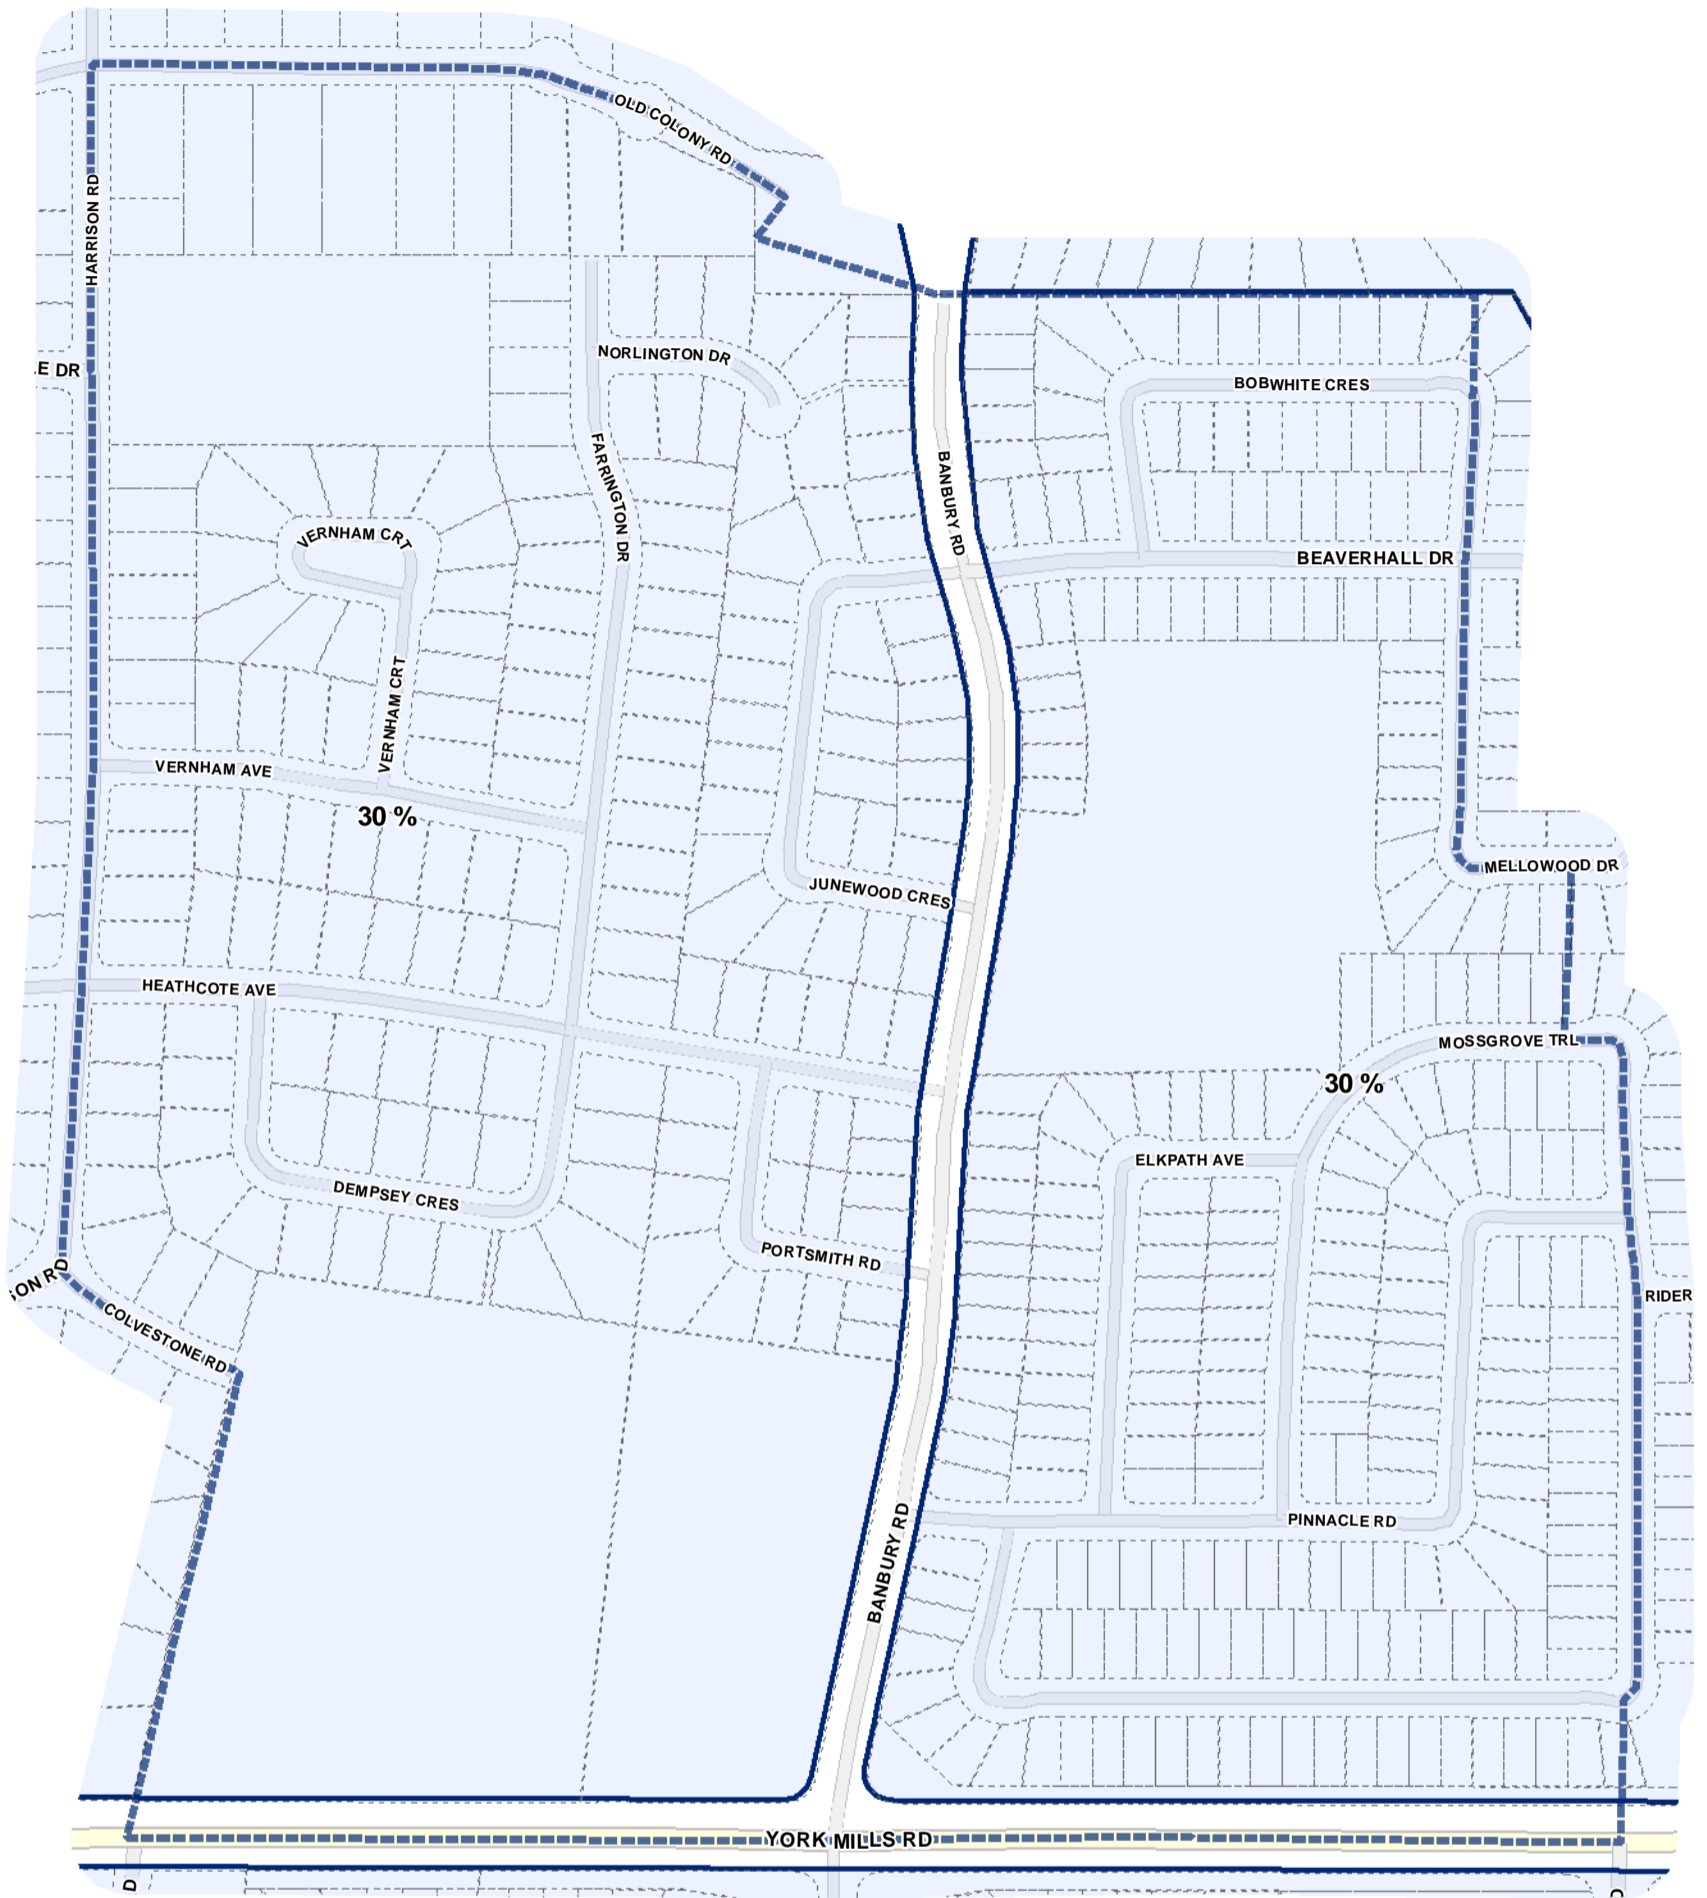

- Lot Coverage Overlay
- Map Sheet Boundary
- Properties
- Railway
- Hydro Line