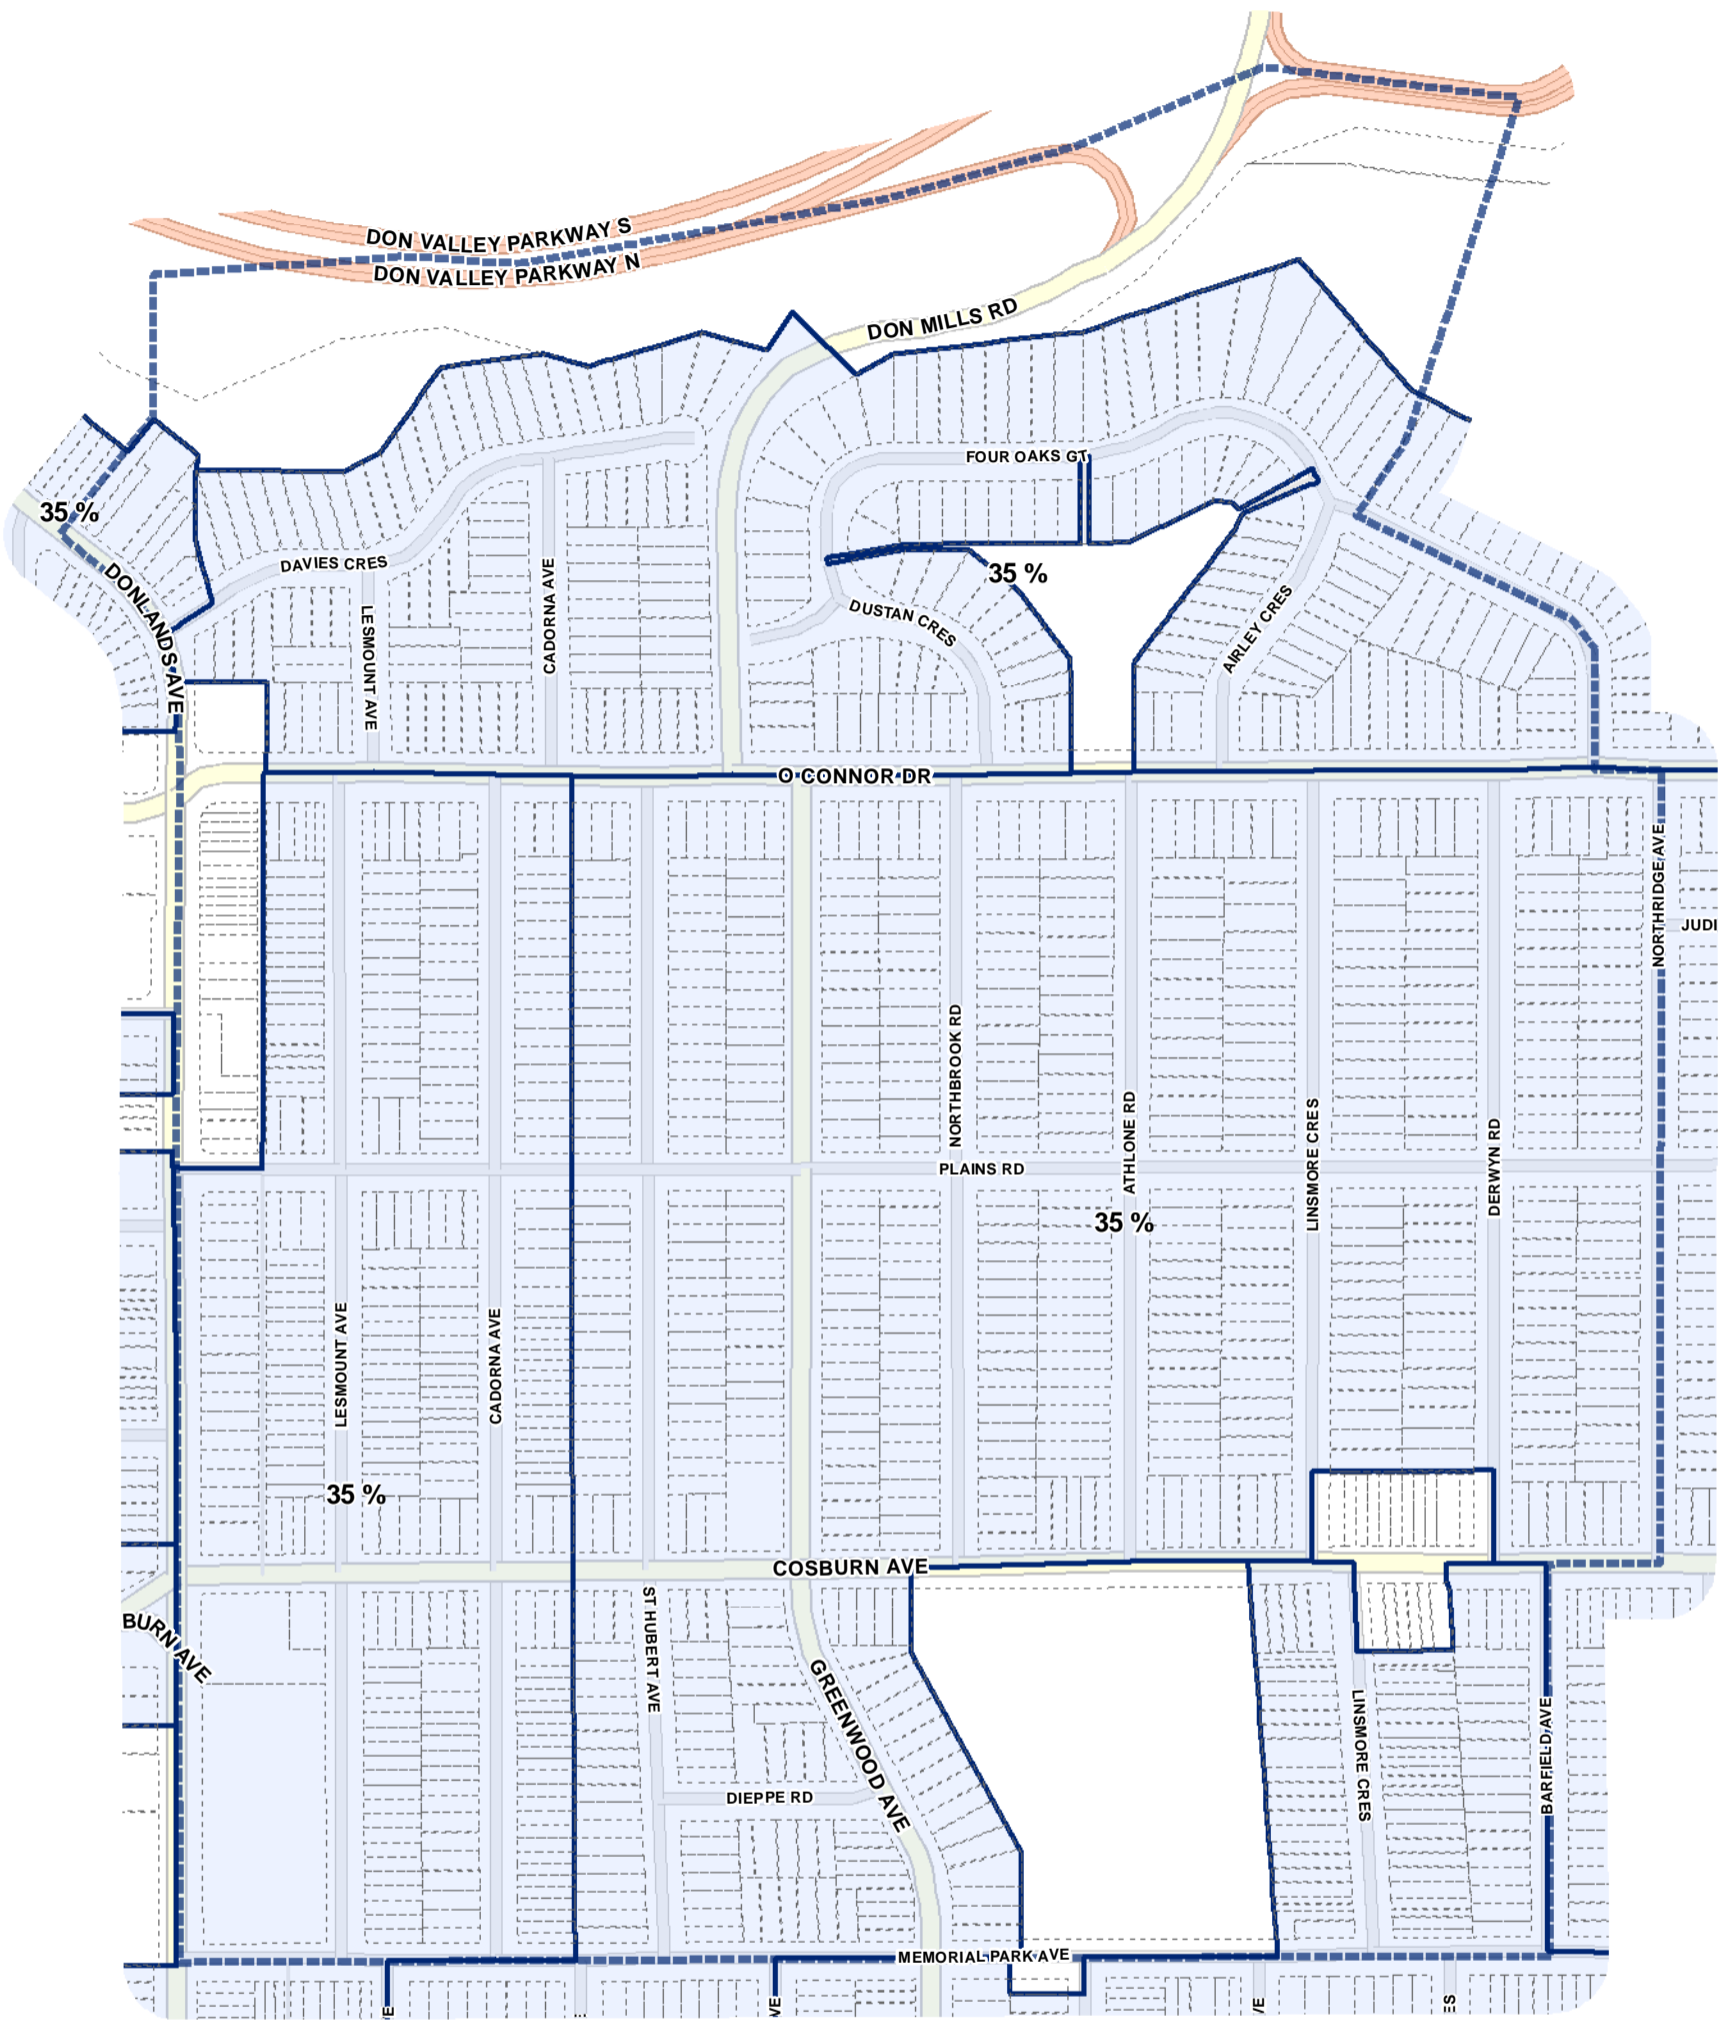

- Lot Coverage Overlay
- Map Sheet Boundary
- Properties
- Railway
- Hydro Line

-  Lot Coverage Overlay
-  Map Sheet Boundary
-  Properties
-  Railway
-  Hydro Line

Lot Coverage Overlay Map

April 21, 2010
Planning & Growth Management
Committee Meeting

- Lot Coverage Overlay
- Map Sheet Boundary
- Properties
- Railway
- Hydro Line

Lot Coverage Overlay Map

April 21, 2010
Planning & Growth Management
Committee Meeting

- Lot Coverage Overlay
- Map Sheet Boundary
- Properties
- Railway
- Hydro Line

Toronto City Planning
 Zoning Bylaw Map Book Series

Lot Coverage Overlay Map

April 21, 2010
 Planning & Growth Management
 Committee Meeting

- Lot Coverage Overlay
- Map Sheet Boundary
- Properties
- Railway
- Hydro Line

Lot Coverage Overlay Map

April 21, 2010
Planning & Growth Management
Committee Meeting

-  Lot Coverage Overlay
-  Map Sheet Boundary
-  Properties
-  Railway
-  Hydro Line

Lot Coverage Overlay Map

April 21, 2010
Planning & Growth Management
Committee Meeting