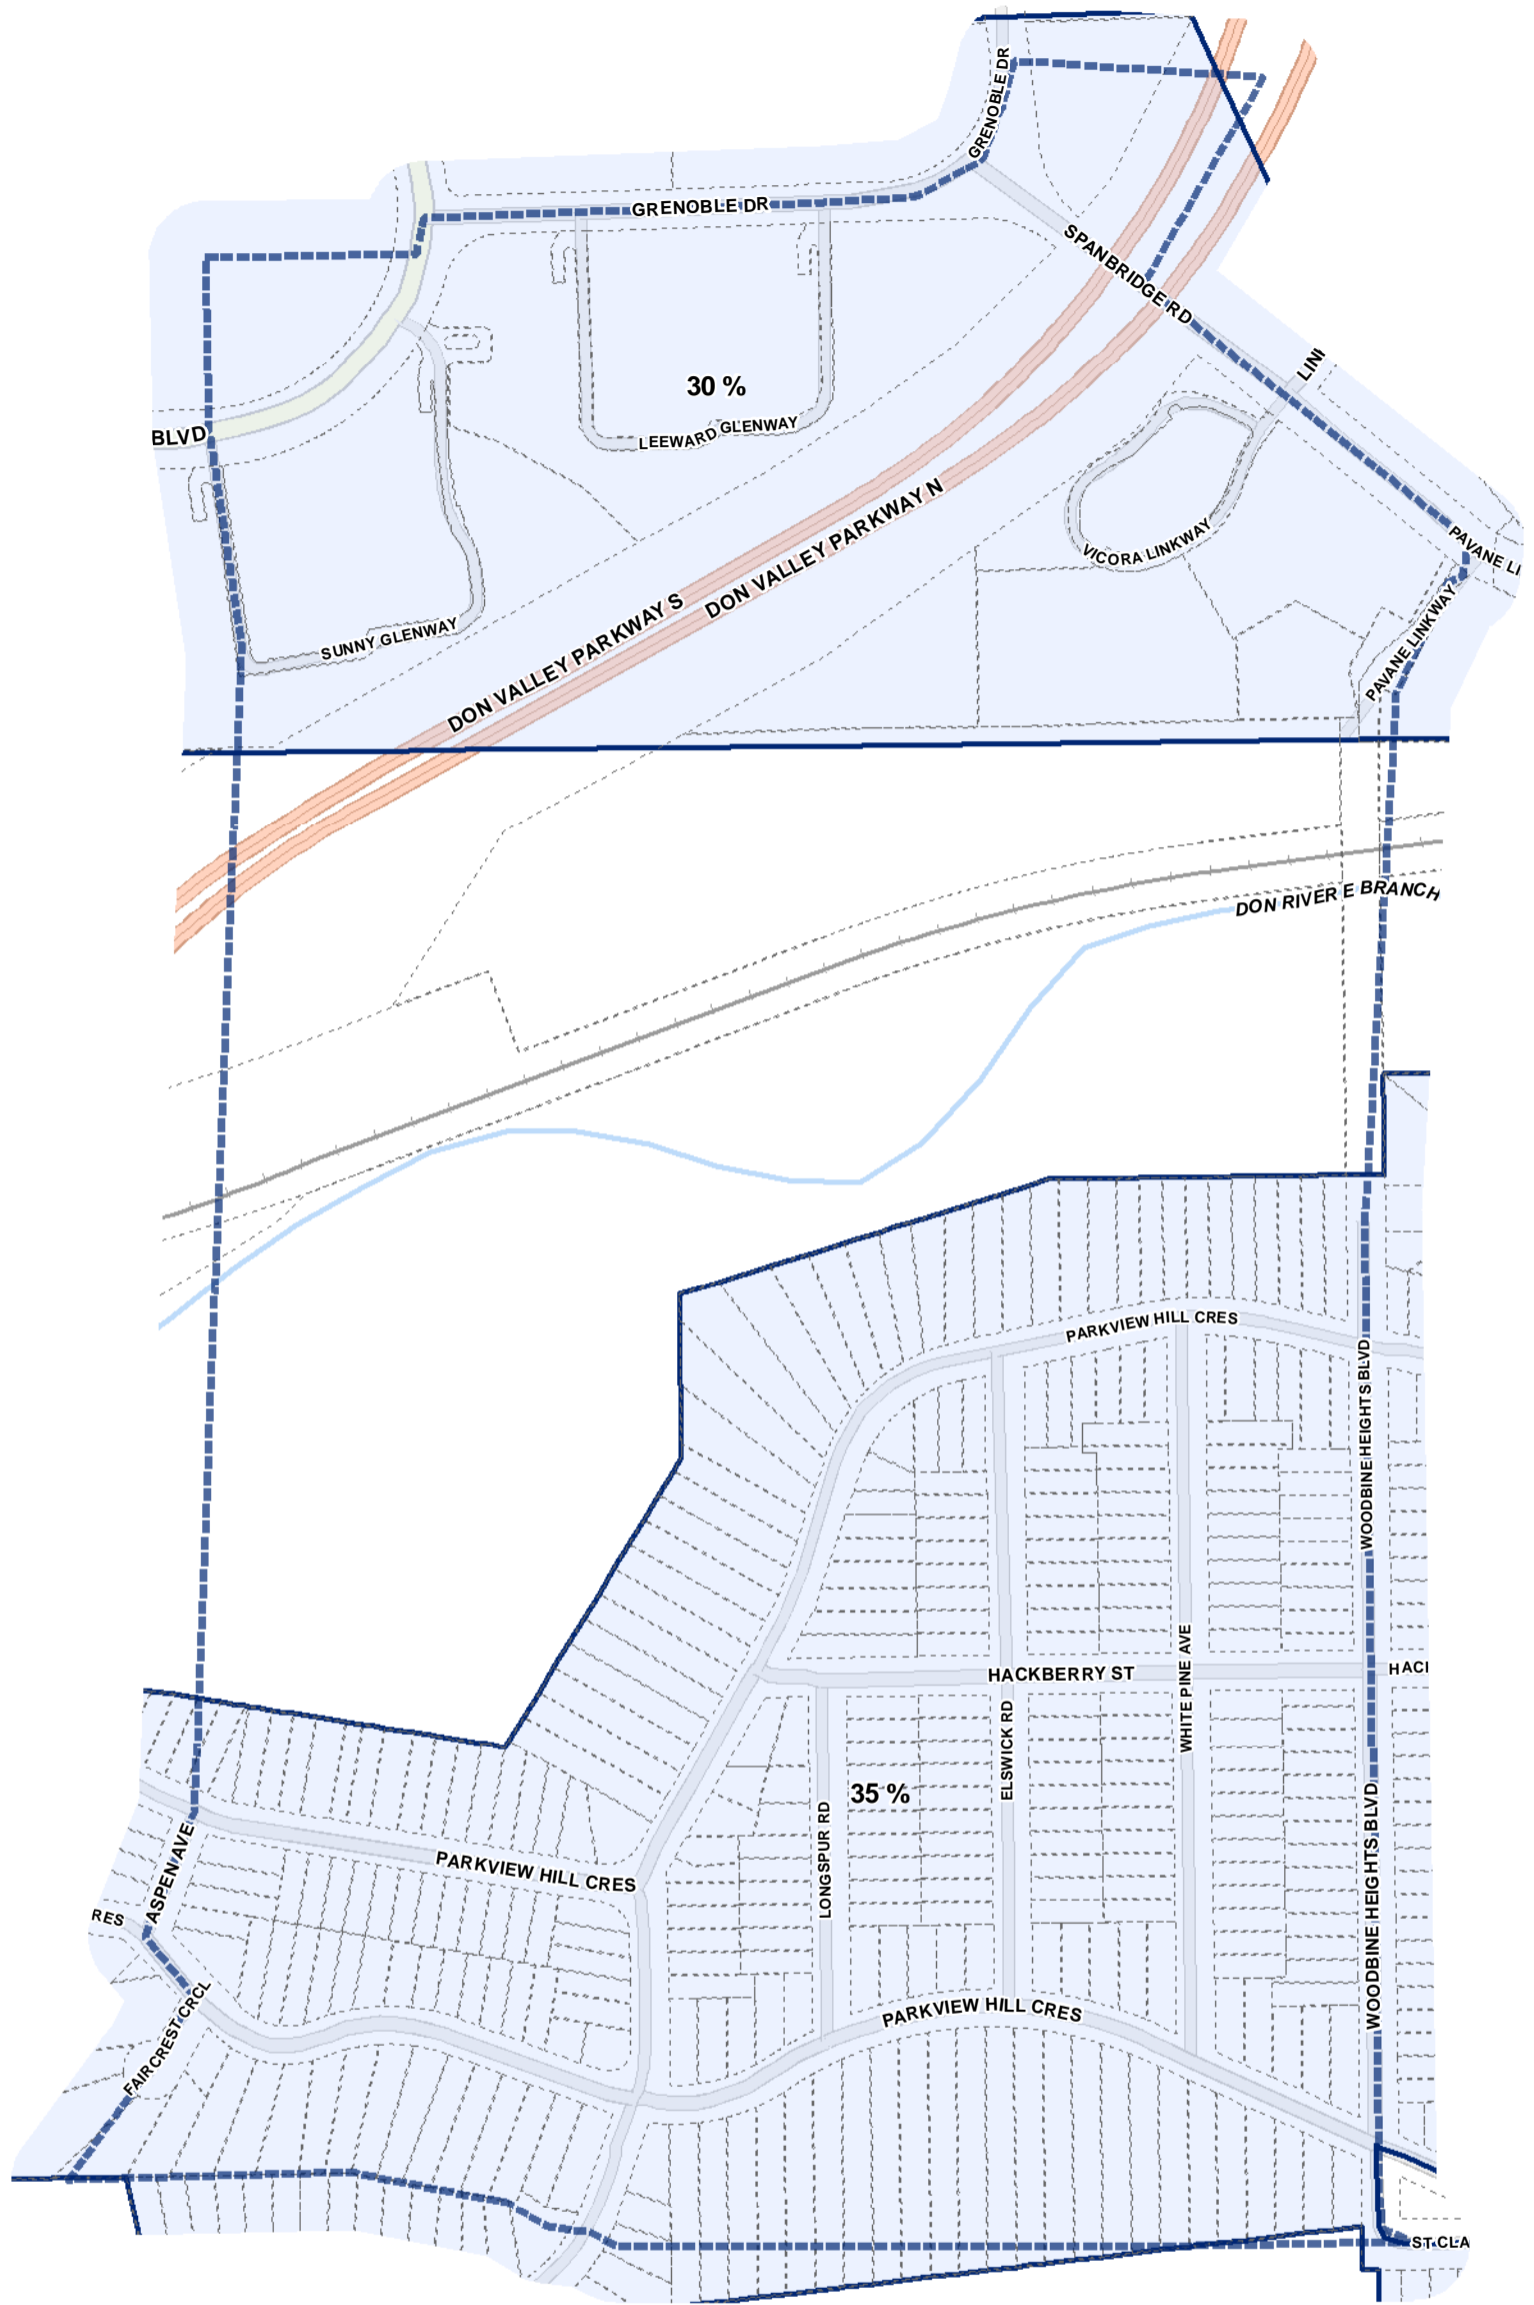

- Lot Coverage Overlay
- Map Sheet Boundary
- Properties
- Railway
- Hydro Line

- Lot Coverage Overlay
- Map Sheet Boundary
- Properties
- Railway
- Hydro Line

-  Lot Coverage Overlay
-  Map Sheet Boundary
-  Properties
-  Railway
-  Hydro Line

Lot Coverage Overlay Map

April 21, 2010
Planning & Growth Management
Committee Meeting

-  Lot Coverage Overlay
-  Map Sheet Boundary
-  Properties
-  Railway
-  Hydro Line

Lot Coverage Overlay Map

April 21, 2010
Planning & Growth Management
Committee Meeting

- Lot Coverage Overlay
- Map Sheet Boundary
- Properties
- Railway
- Hydro Line

Lot Coverage Overlay Map

April 21, 2010
Planning & Growth Management
Committee Meeting

-  Lot Coverage Overlay
-  Map Sheet Boundary
-  Properties
-  Railway
-  Hydro Line