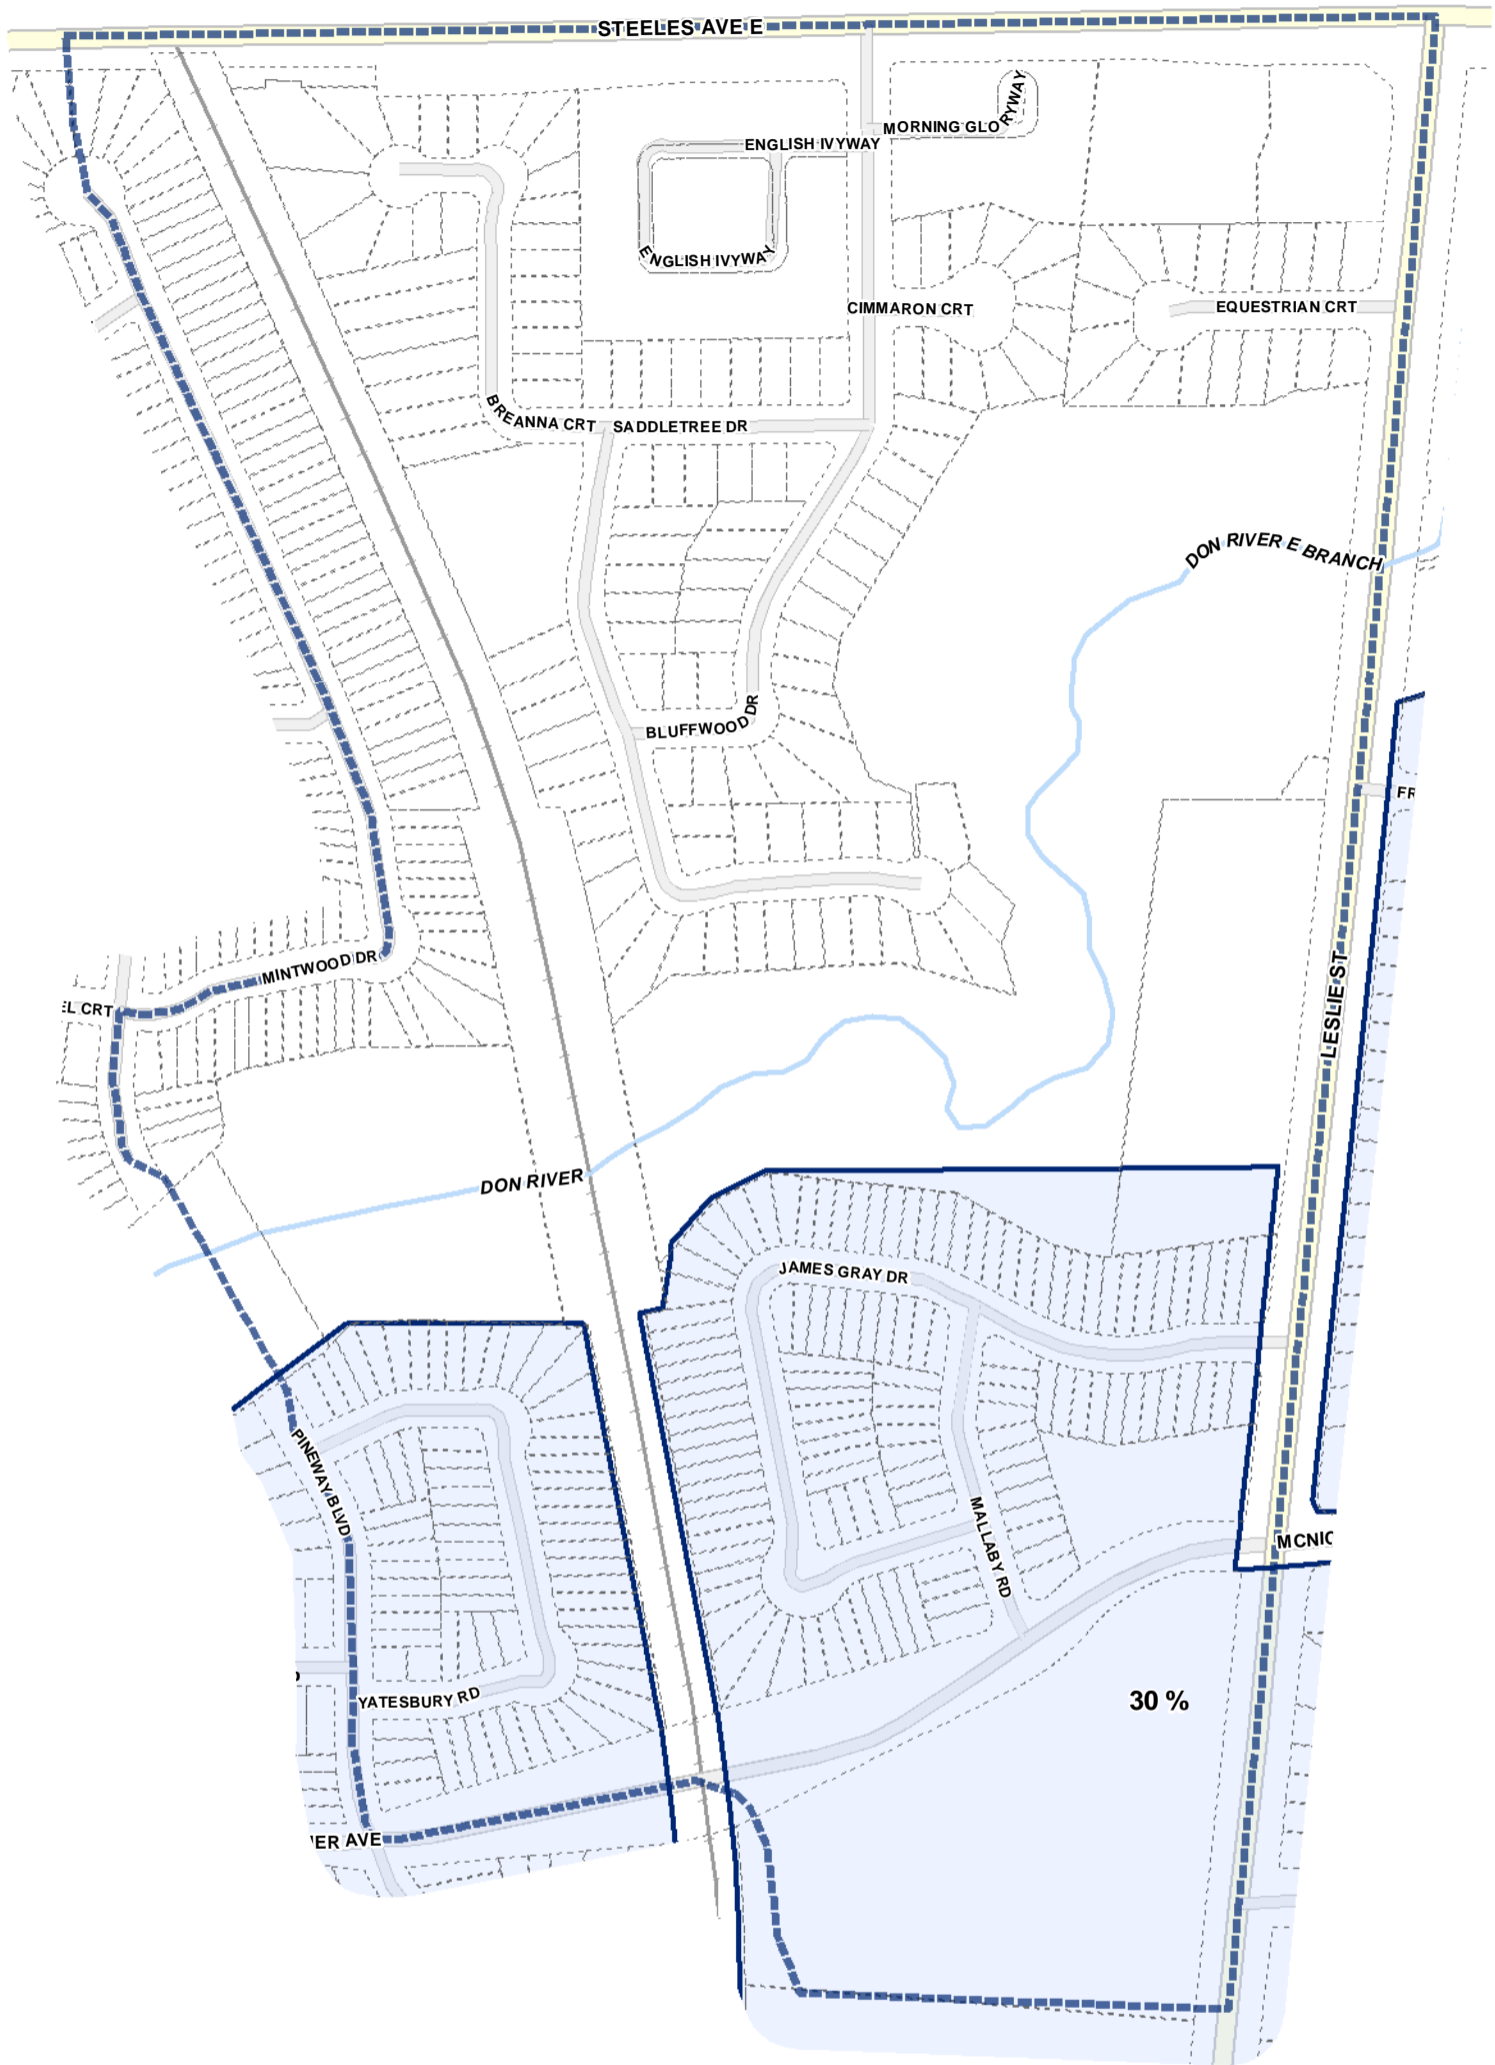

- Lot Coverage Overlay
- Map Sheet Boundary
- Properties
- Railway
- Hydro Line