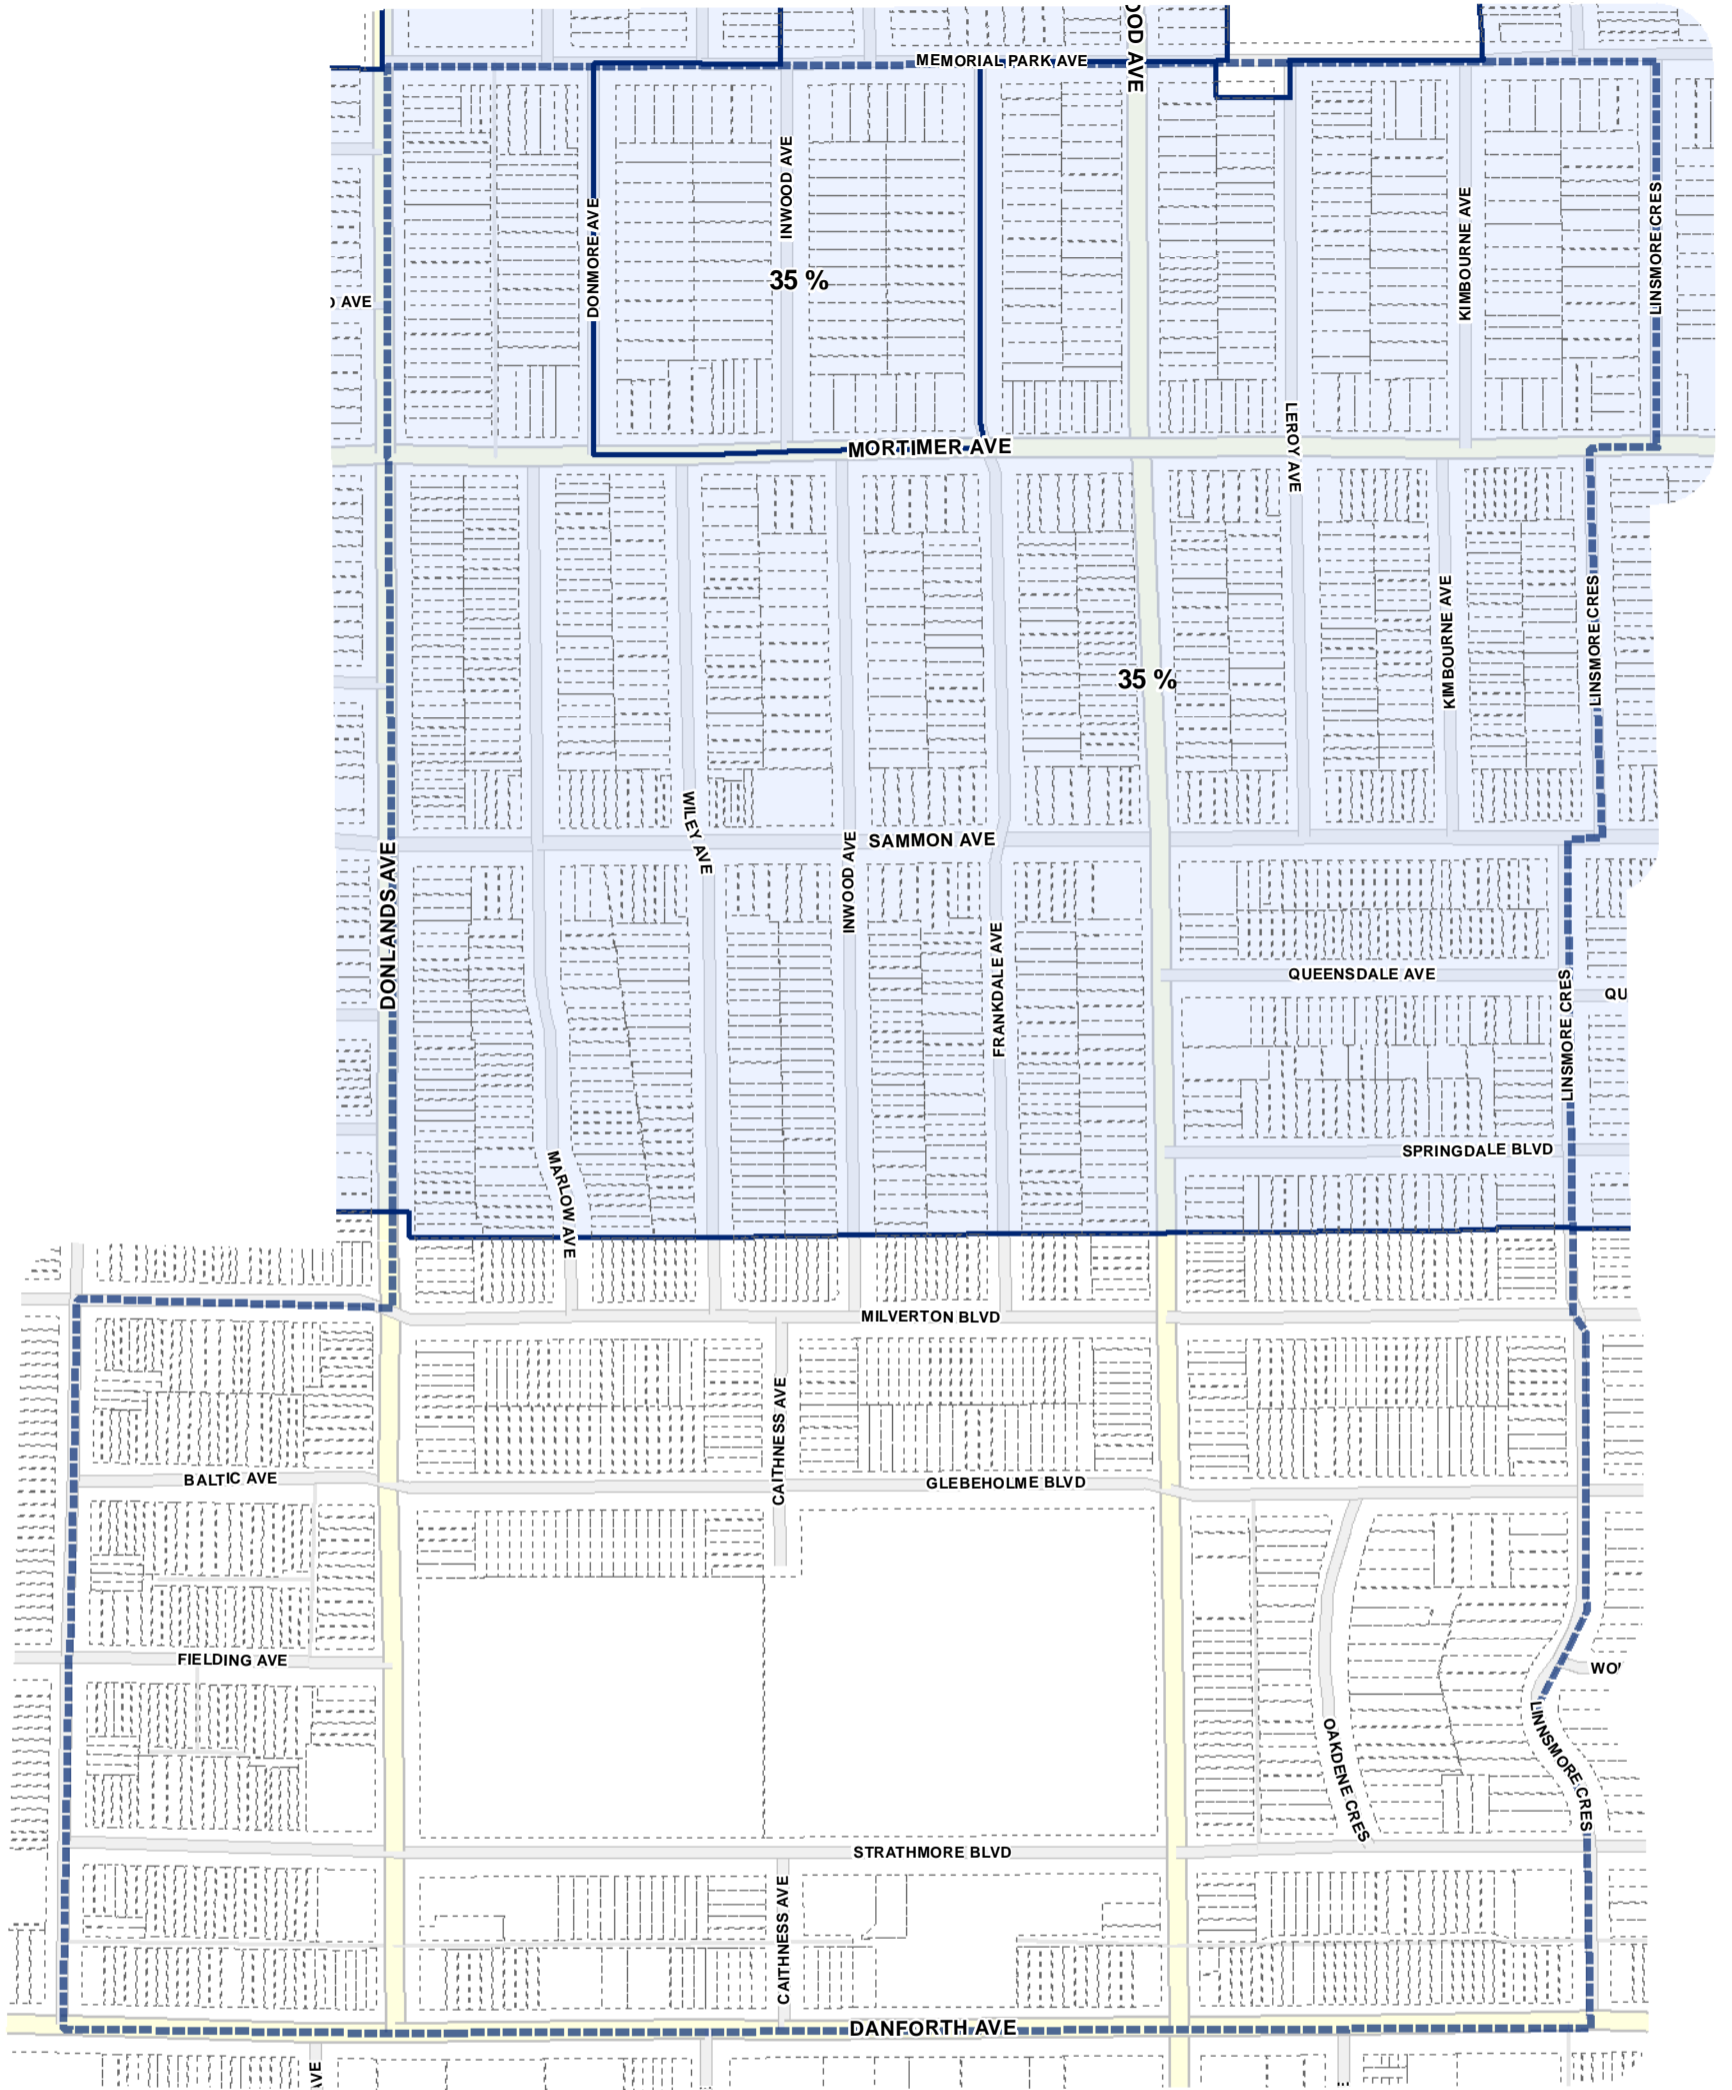

Lot Coverage Overlay Map

April 21, 2010
Planning & Growth Management
Committee Meeting

- Lot Coverage Overlay
- Map Sheet Boundary
- Properties
- Railway
- Hydro Line