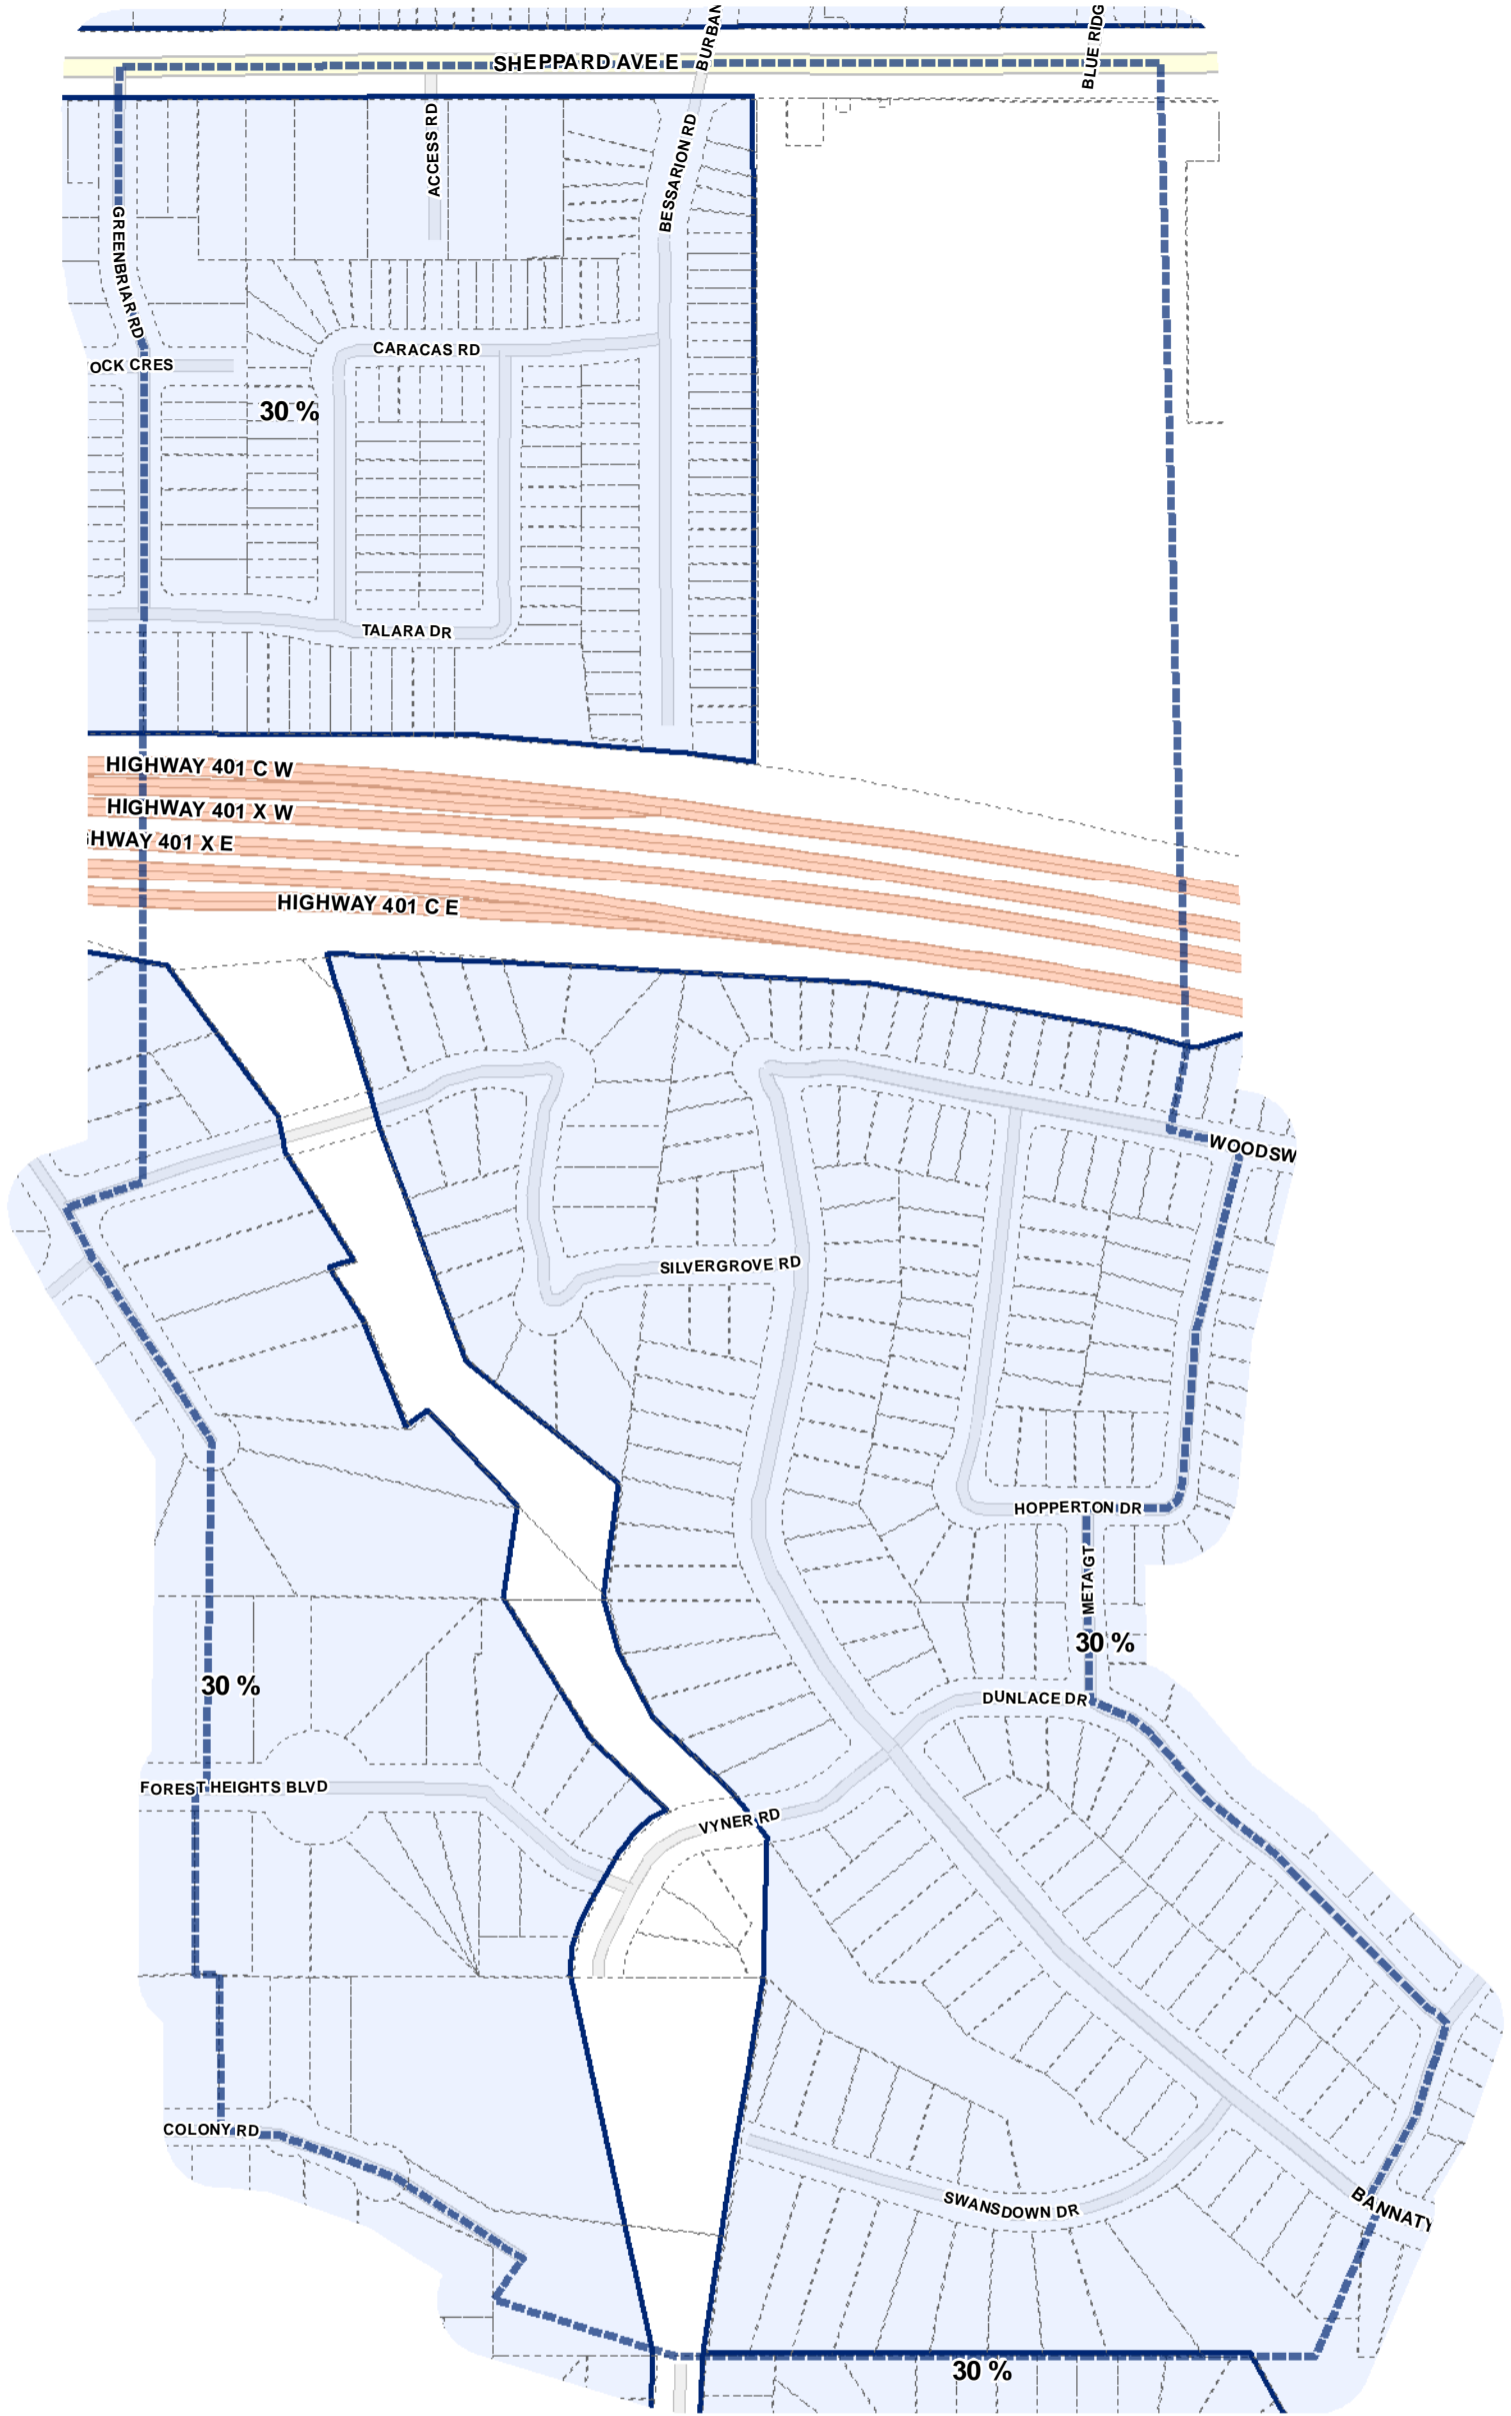

- Lot Coverage Overlay
- Map Sheet Boundary
- Properties
- Railway
- Hydro Line

- Lot Coverage Overlay
- Map Sheet Boundary
- Properties
- Railway
- Hydro Line

-  Lot Coverage Overlay
-  Map Sheet Boundary
-  Properties
-  Railway
-  Hydro Line

Lot Coverage Overlay Map

April 21, 2010
Planning & Growth Management
Committee Meeting

- Lot Coverage Overlay
- Map Sheet Boundary
- Properties
- Railway
- Hydro Line

-  Lot Coverage Overlay
-  Map Sheet Boundary
-  Properties
-  Railway
-  Hydro Line

-  Lot Coverage Overlay
-  Map Sheet Boundary
-  Properties
-  Railway
-  Hydro Line

-  Lot Coverage Overlay
-  Map Sheet Boundary
-  Properties
-  Railway
-  Hydro Line

Lot Coverage Overlay Map

April 21, 2010
Planning & Growth Management
Committee Meeting