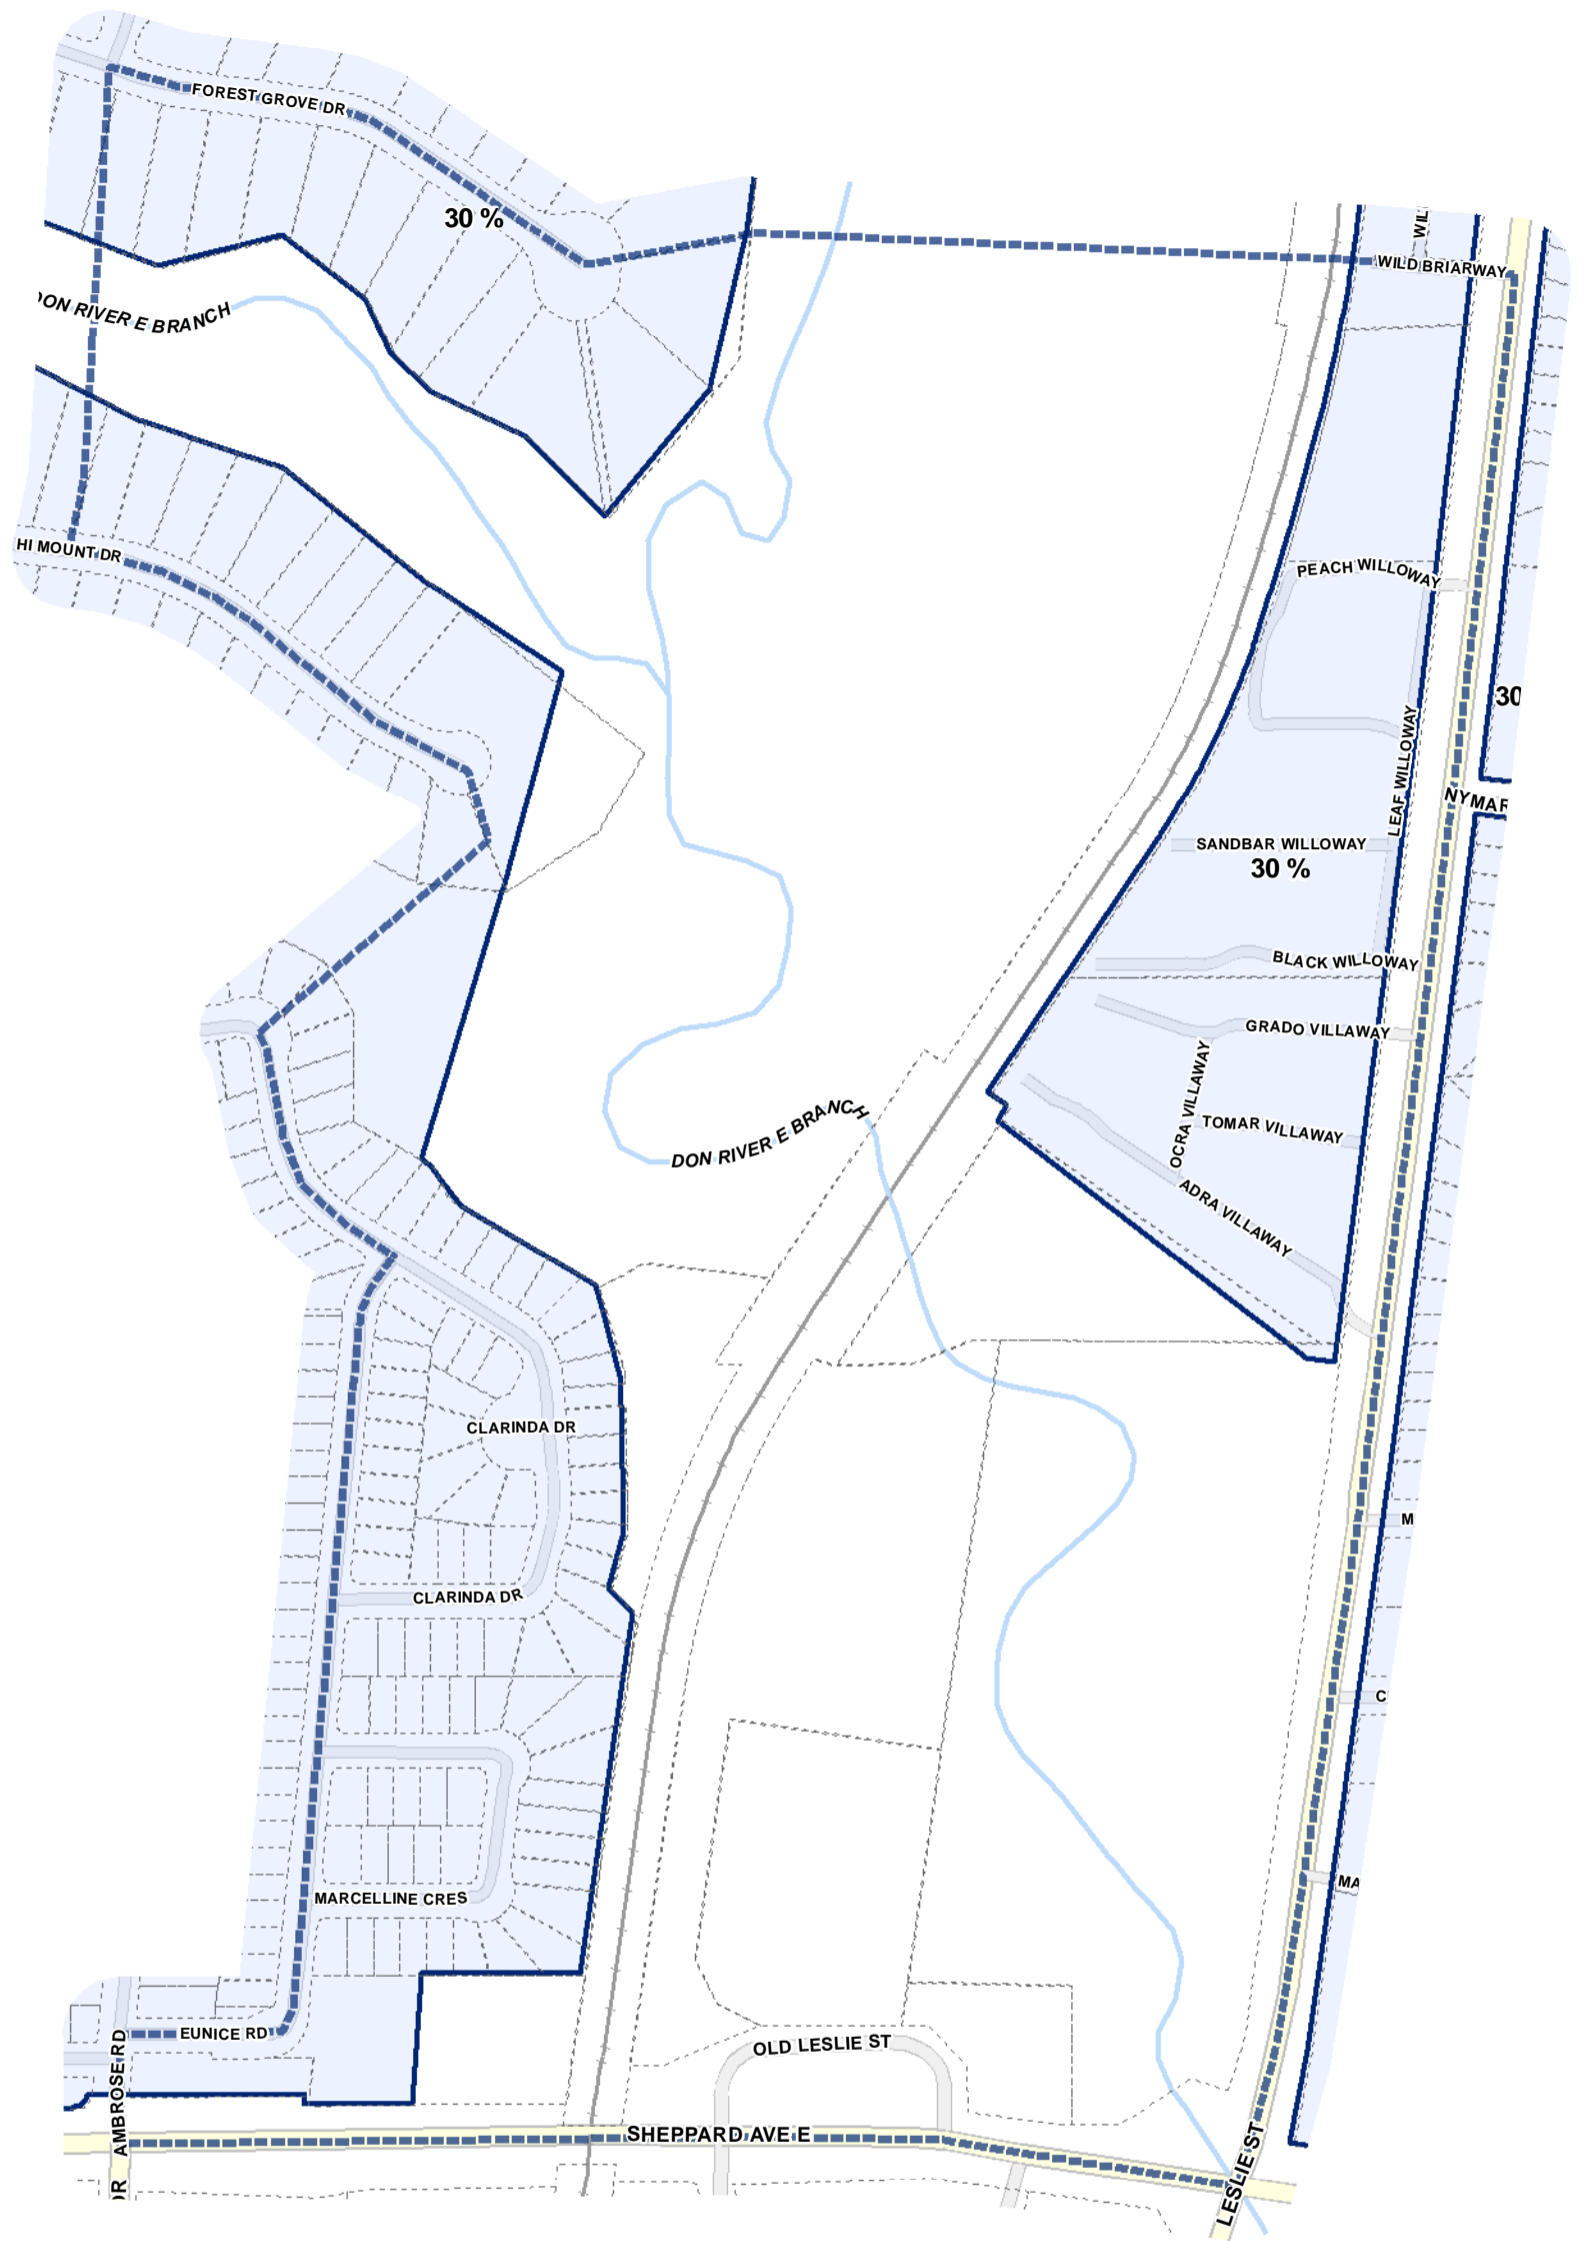

-  Lot Coverage Overlay
-  Map Sheet Boundary
-  Properties
-  Railway
-  Hydro Line

-  Lot Coverage Overlay
-  Map Sheet Boundary
-  Properties
-  Railway
-  Hydro Line

Lot Coverage Overlay Map

April 21, 2010
Planning & Growth Management
Committee Meeting

- Lot Coverage Overlay
- Map Sheet Boundary
- Properties
- Railway
- Hydro Line

- Lot Coverage Overlay
- Map Sheet Boundary
- Properties
- Railway
- Hydro Line

- Lot Coverage Overlay
- Map Sheet Boundary
- Properties
- Railway
- Hydro Line

Lot Coverage Overlay Map

April 21, 2010
Planning & Growth Management
Committee Meeting

- Lot Coverage Overlay
- Map Sheet Boundary
- Properties
- Railway
- Hydro Line

- Lot Coverage Overlay
- Map Sheet Boundary
- Properties
- Railway
- Hydro Line