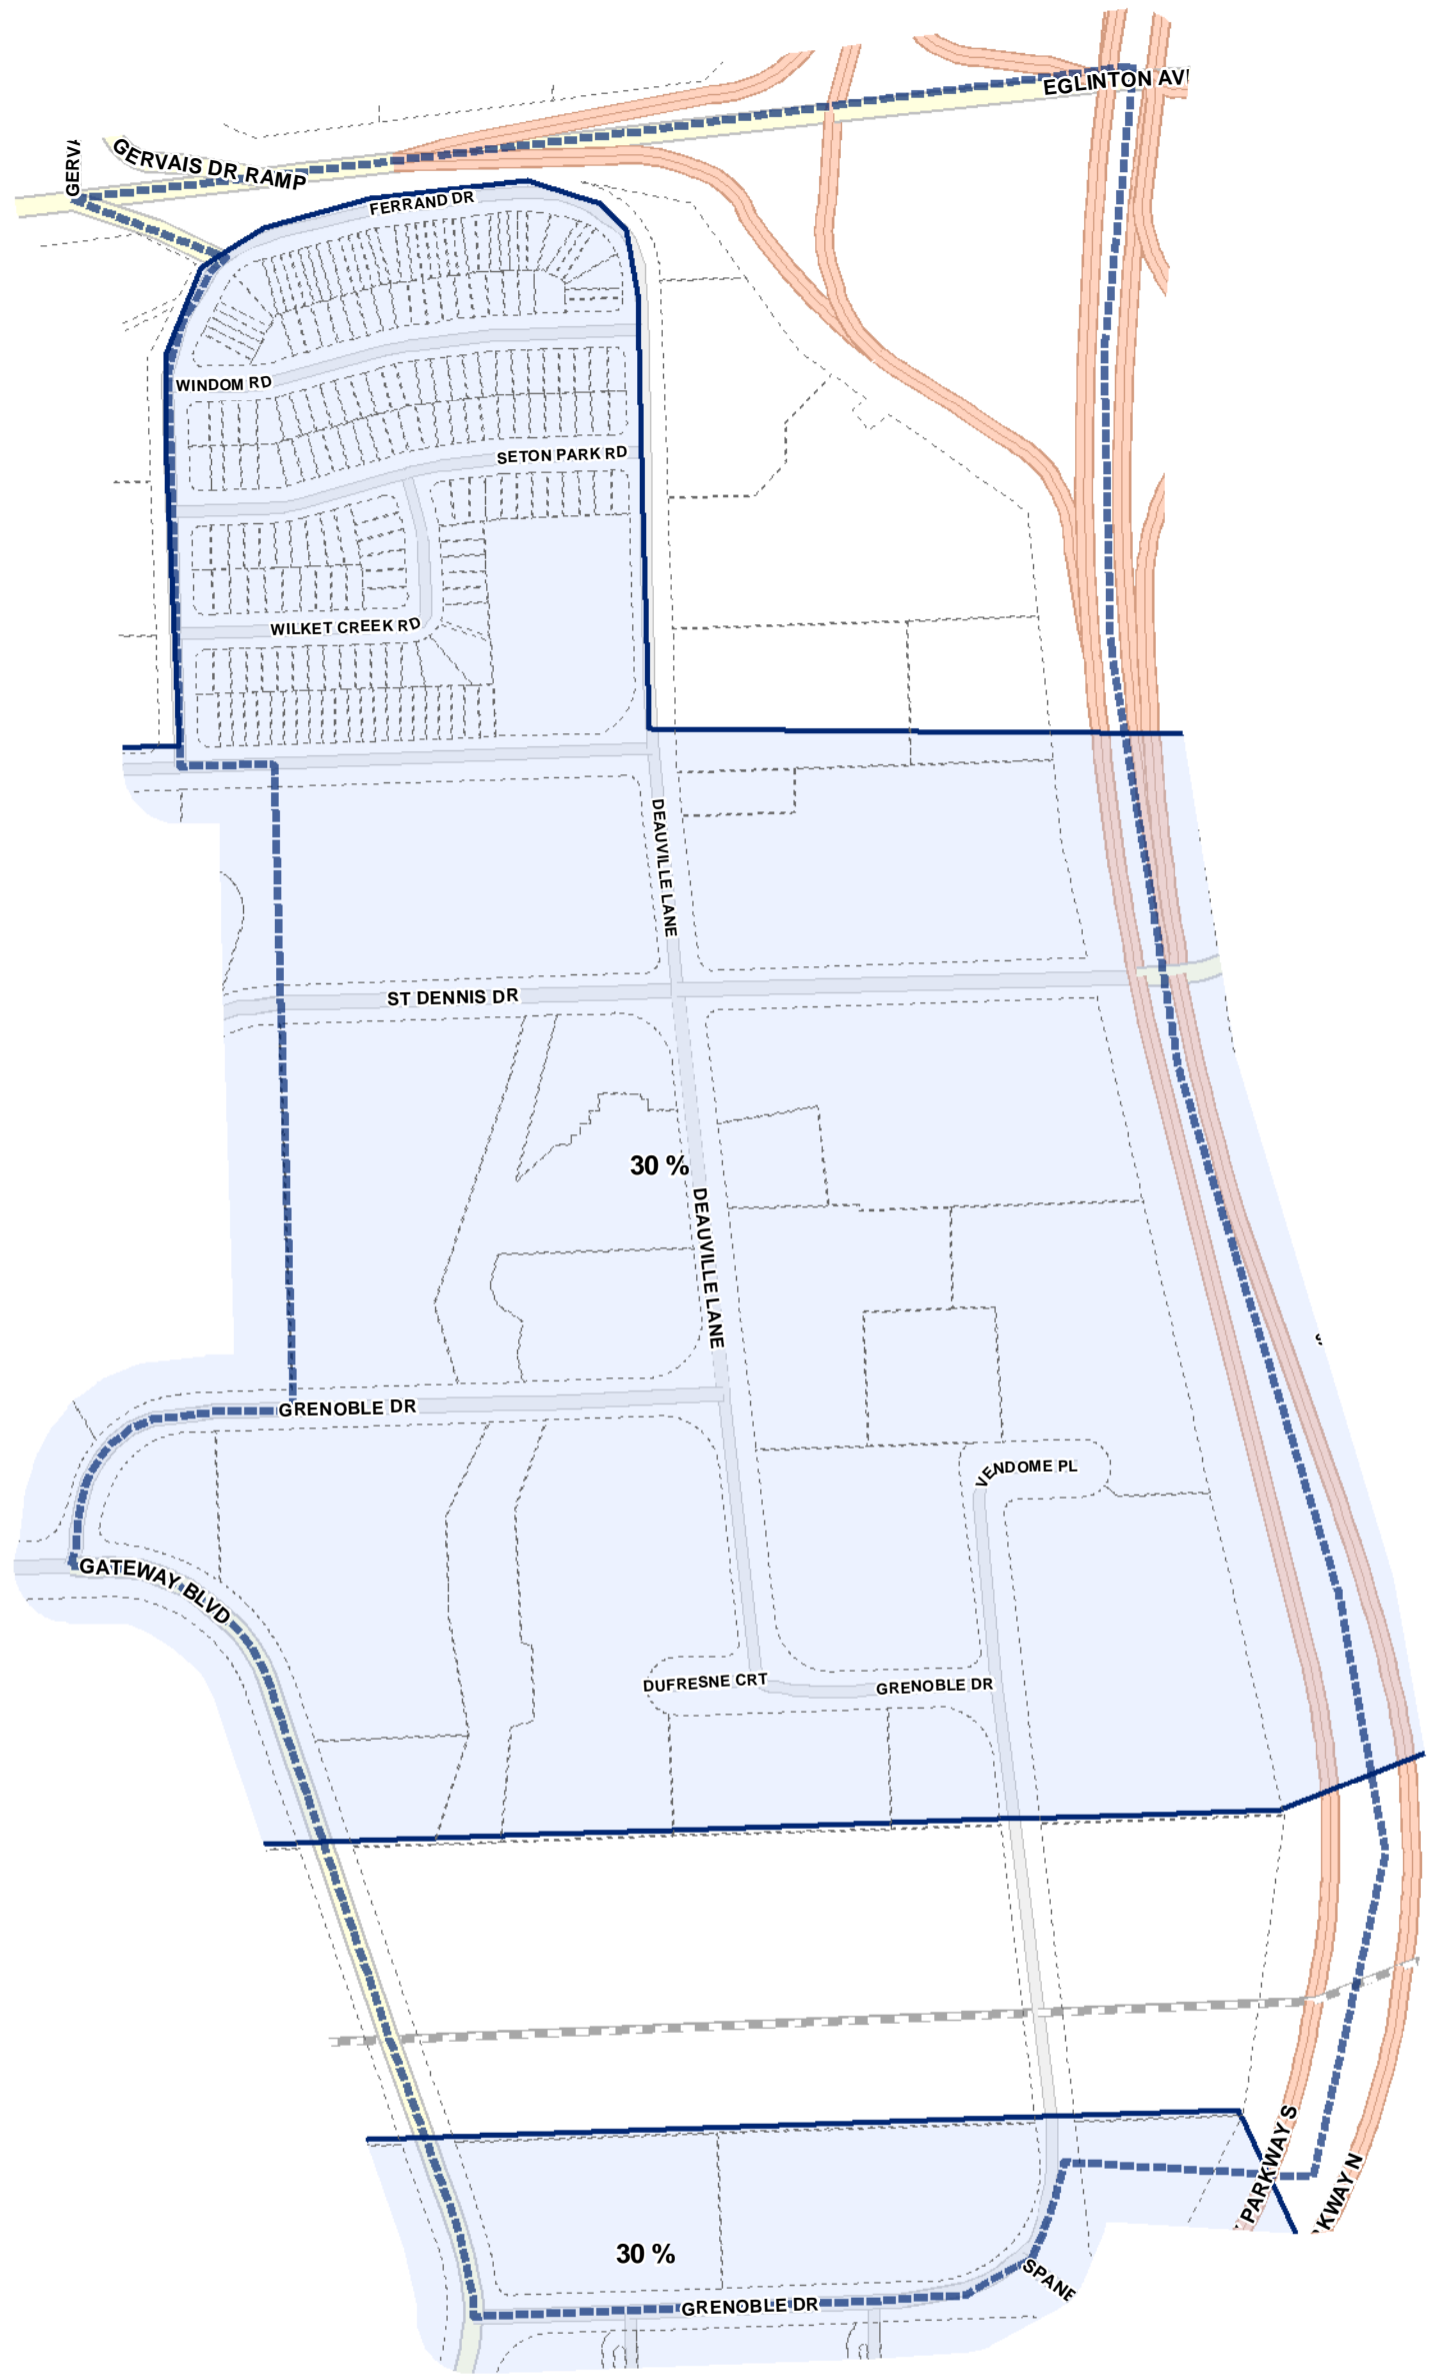

- Lot Coverage Overlay
- Map Sheet Boundary
- Properties
- Railway
- Hydro Line