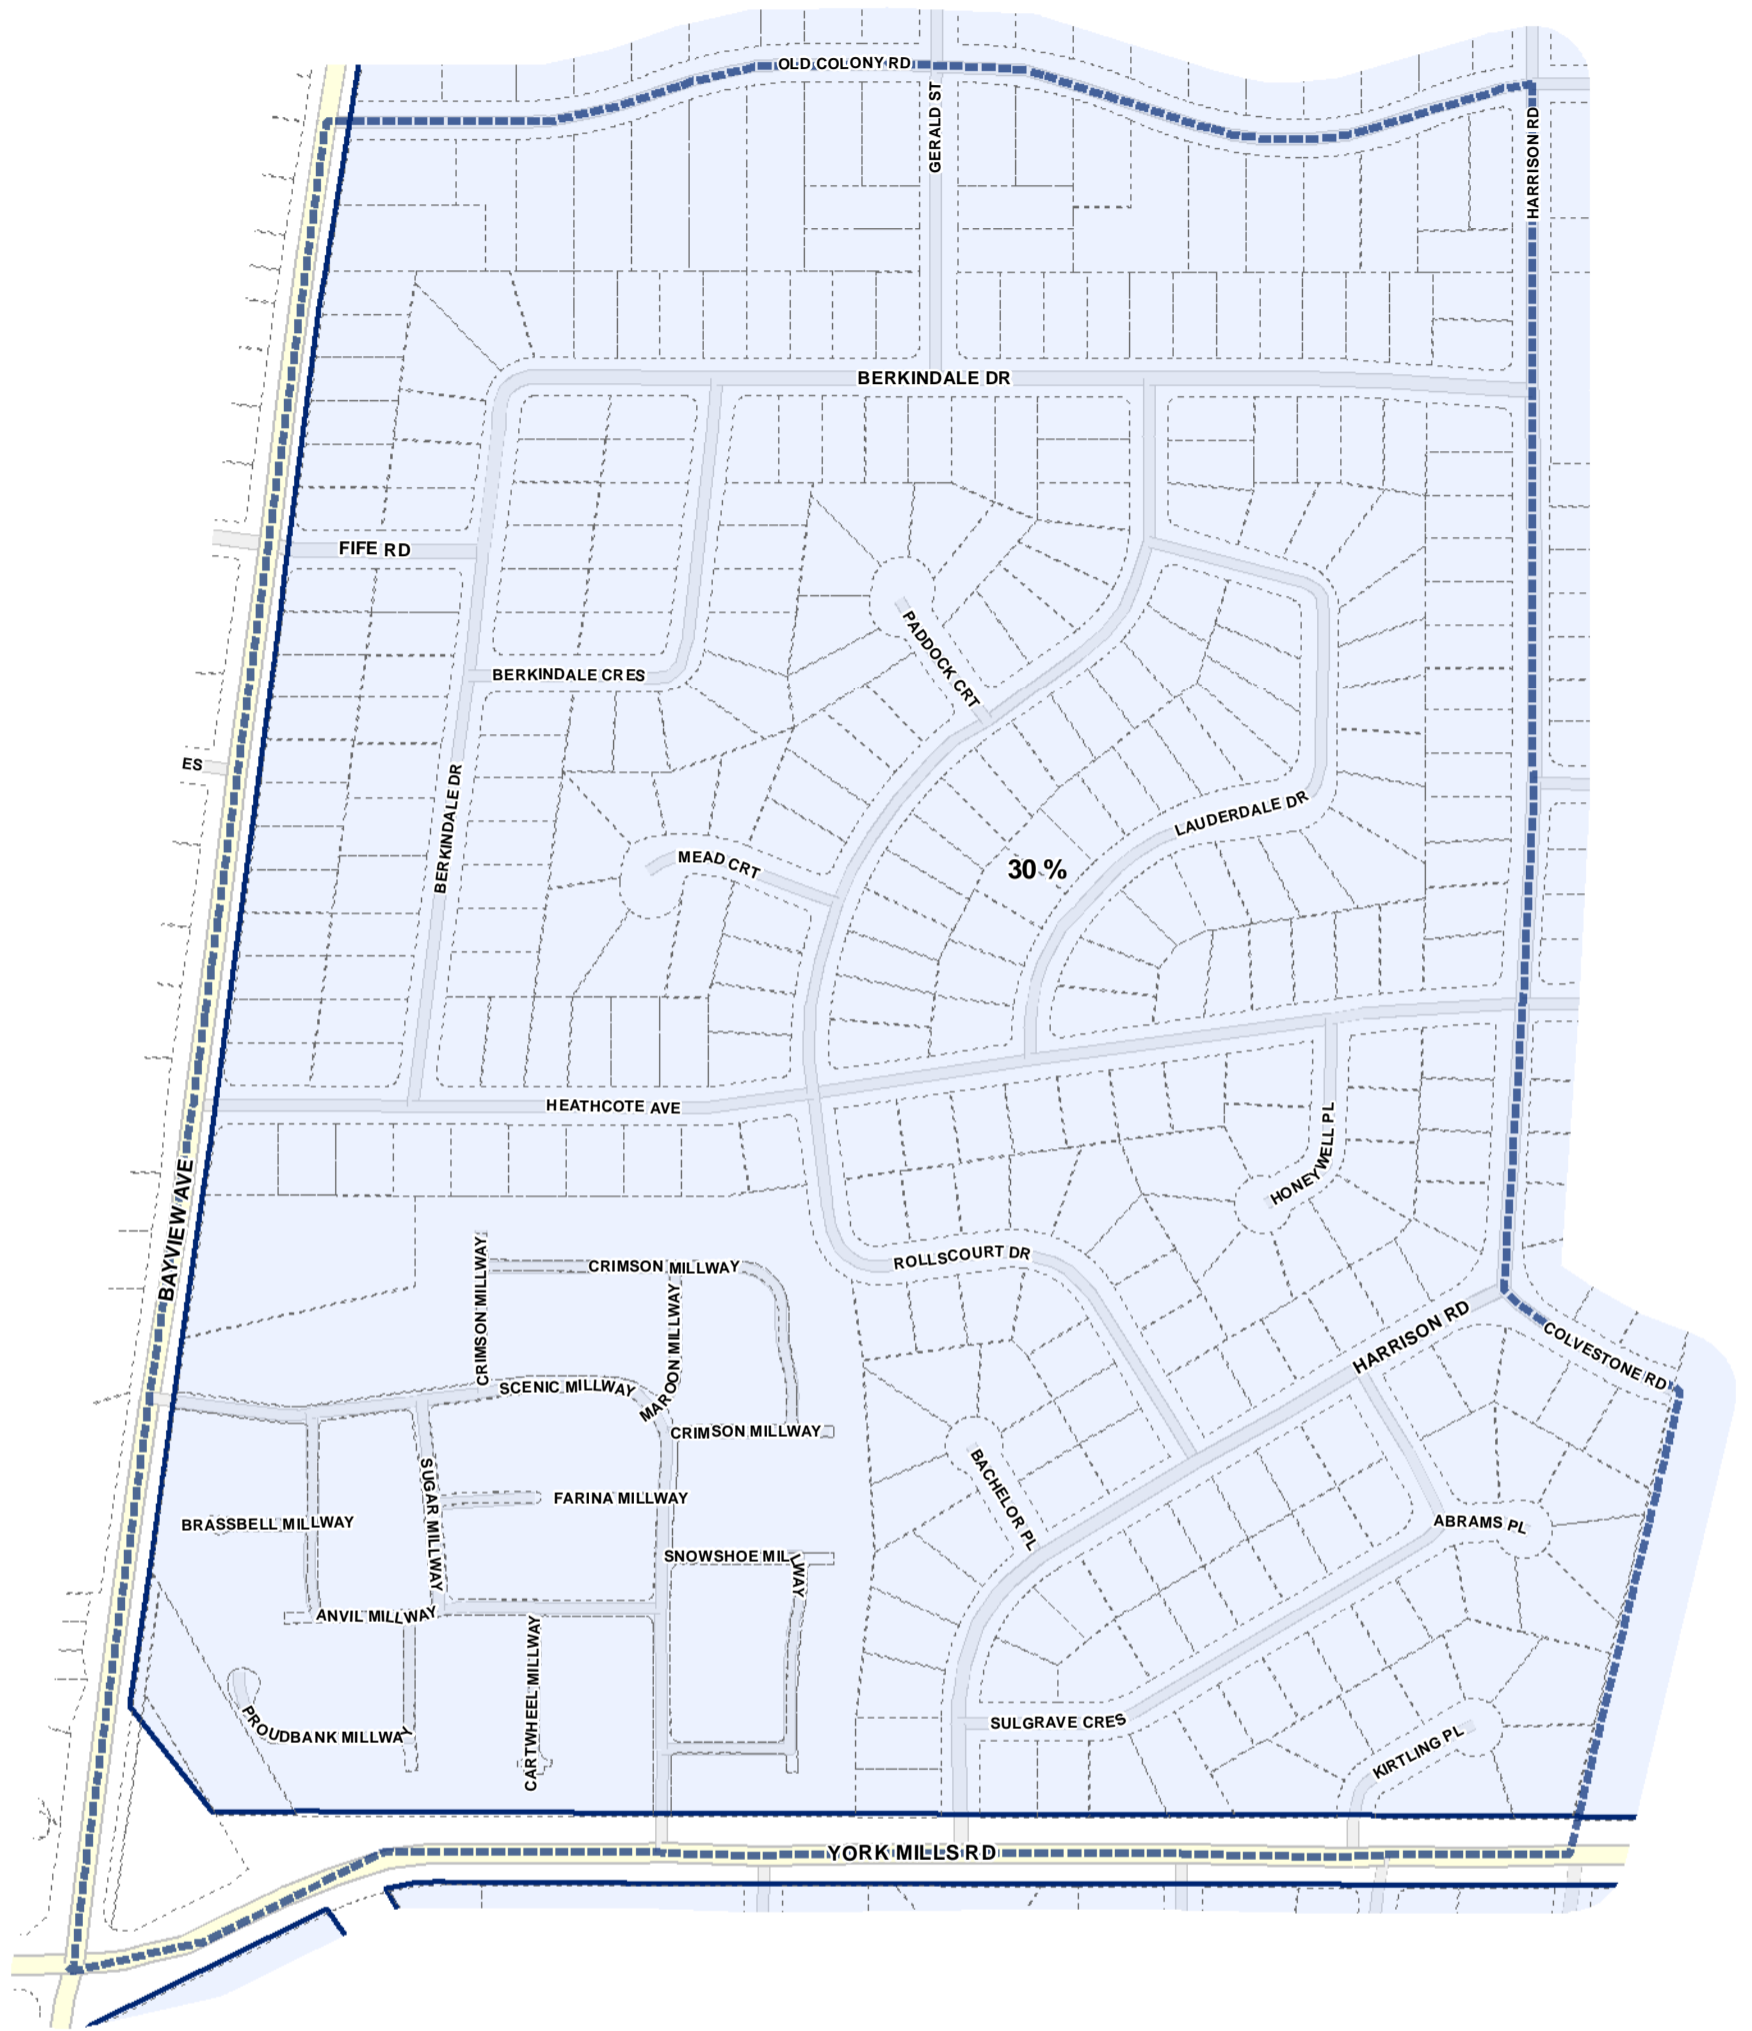

Lot Coverage Overlay Map

April 21, 2010
Planning & Growth Management
Committee Meeting

- Lot Coverage Overlay
- Map Sheet Boundary
- Properties
- Railway
- Hydro Line