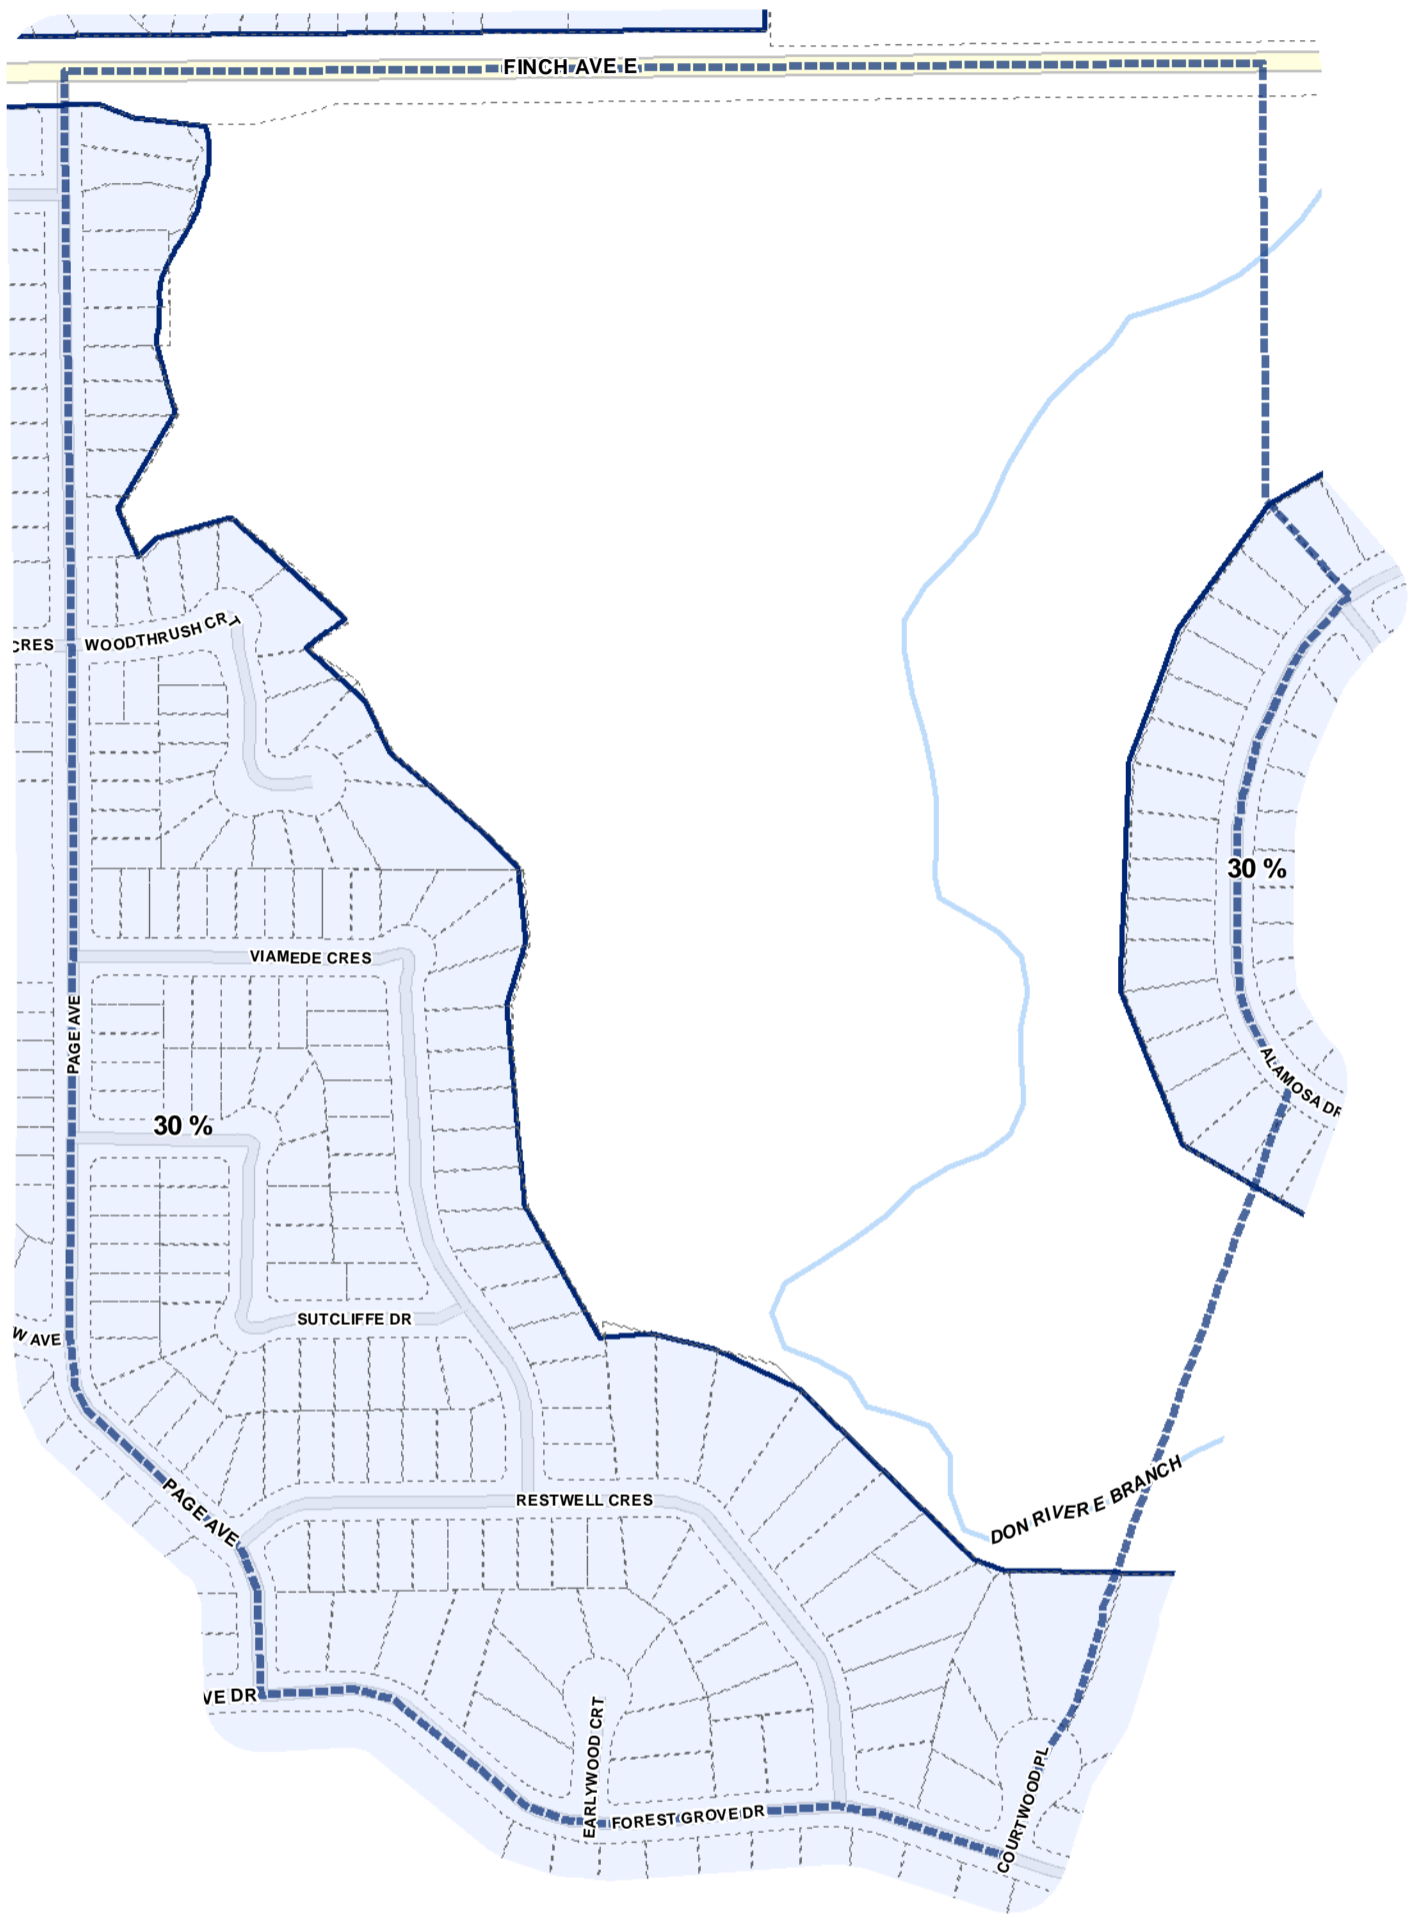

- Lot Coverage Overlay
- Map Sheet Boundary
- Properties
- Railway
- Hydro Line

-  Lot Coverage Overlay
-  Map Sheet Boundary
-  Properties
-  Railway
-  Hydro Line

Lot Coverage Overlay Map

April 21, 2010
Planning & Growth Management
Committee Meeting

- Lot Coverage Overlay
- Map Sheet Boundary
- Properties
- Railway
- Hydro Line

- Lot Coverage Overlay
- Map Sheet Boundary
- Properties
- Railway
- Hydro Line

-  Lot Coverage Overlay
-  Map Sheet Boundary
-  Properties
-  Railway
-  Hydro Line

Lot Coverage Overlay Map

April 21, 2010
Planning & Growth Management
Committee Meeting

- Lot Coverage Overlay
- Map Sheet Boundary
- Properties
- Railway
- Hydro Line

- Lot Coverage Overlay
- Map Sheet Boundary
- Properties
- Railway
- Hydro Line