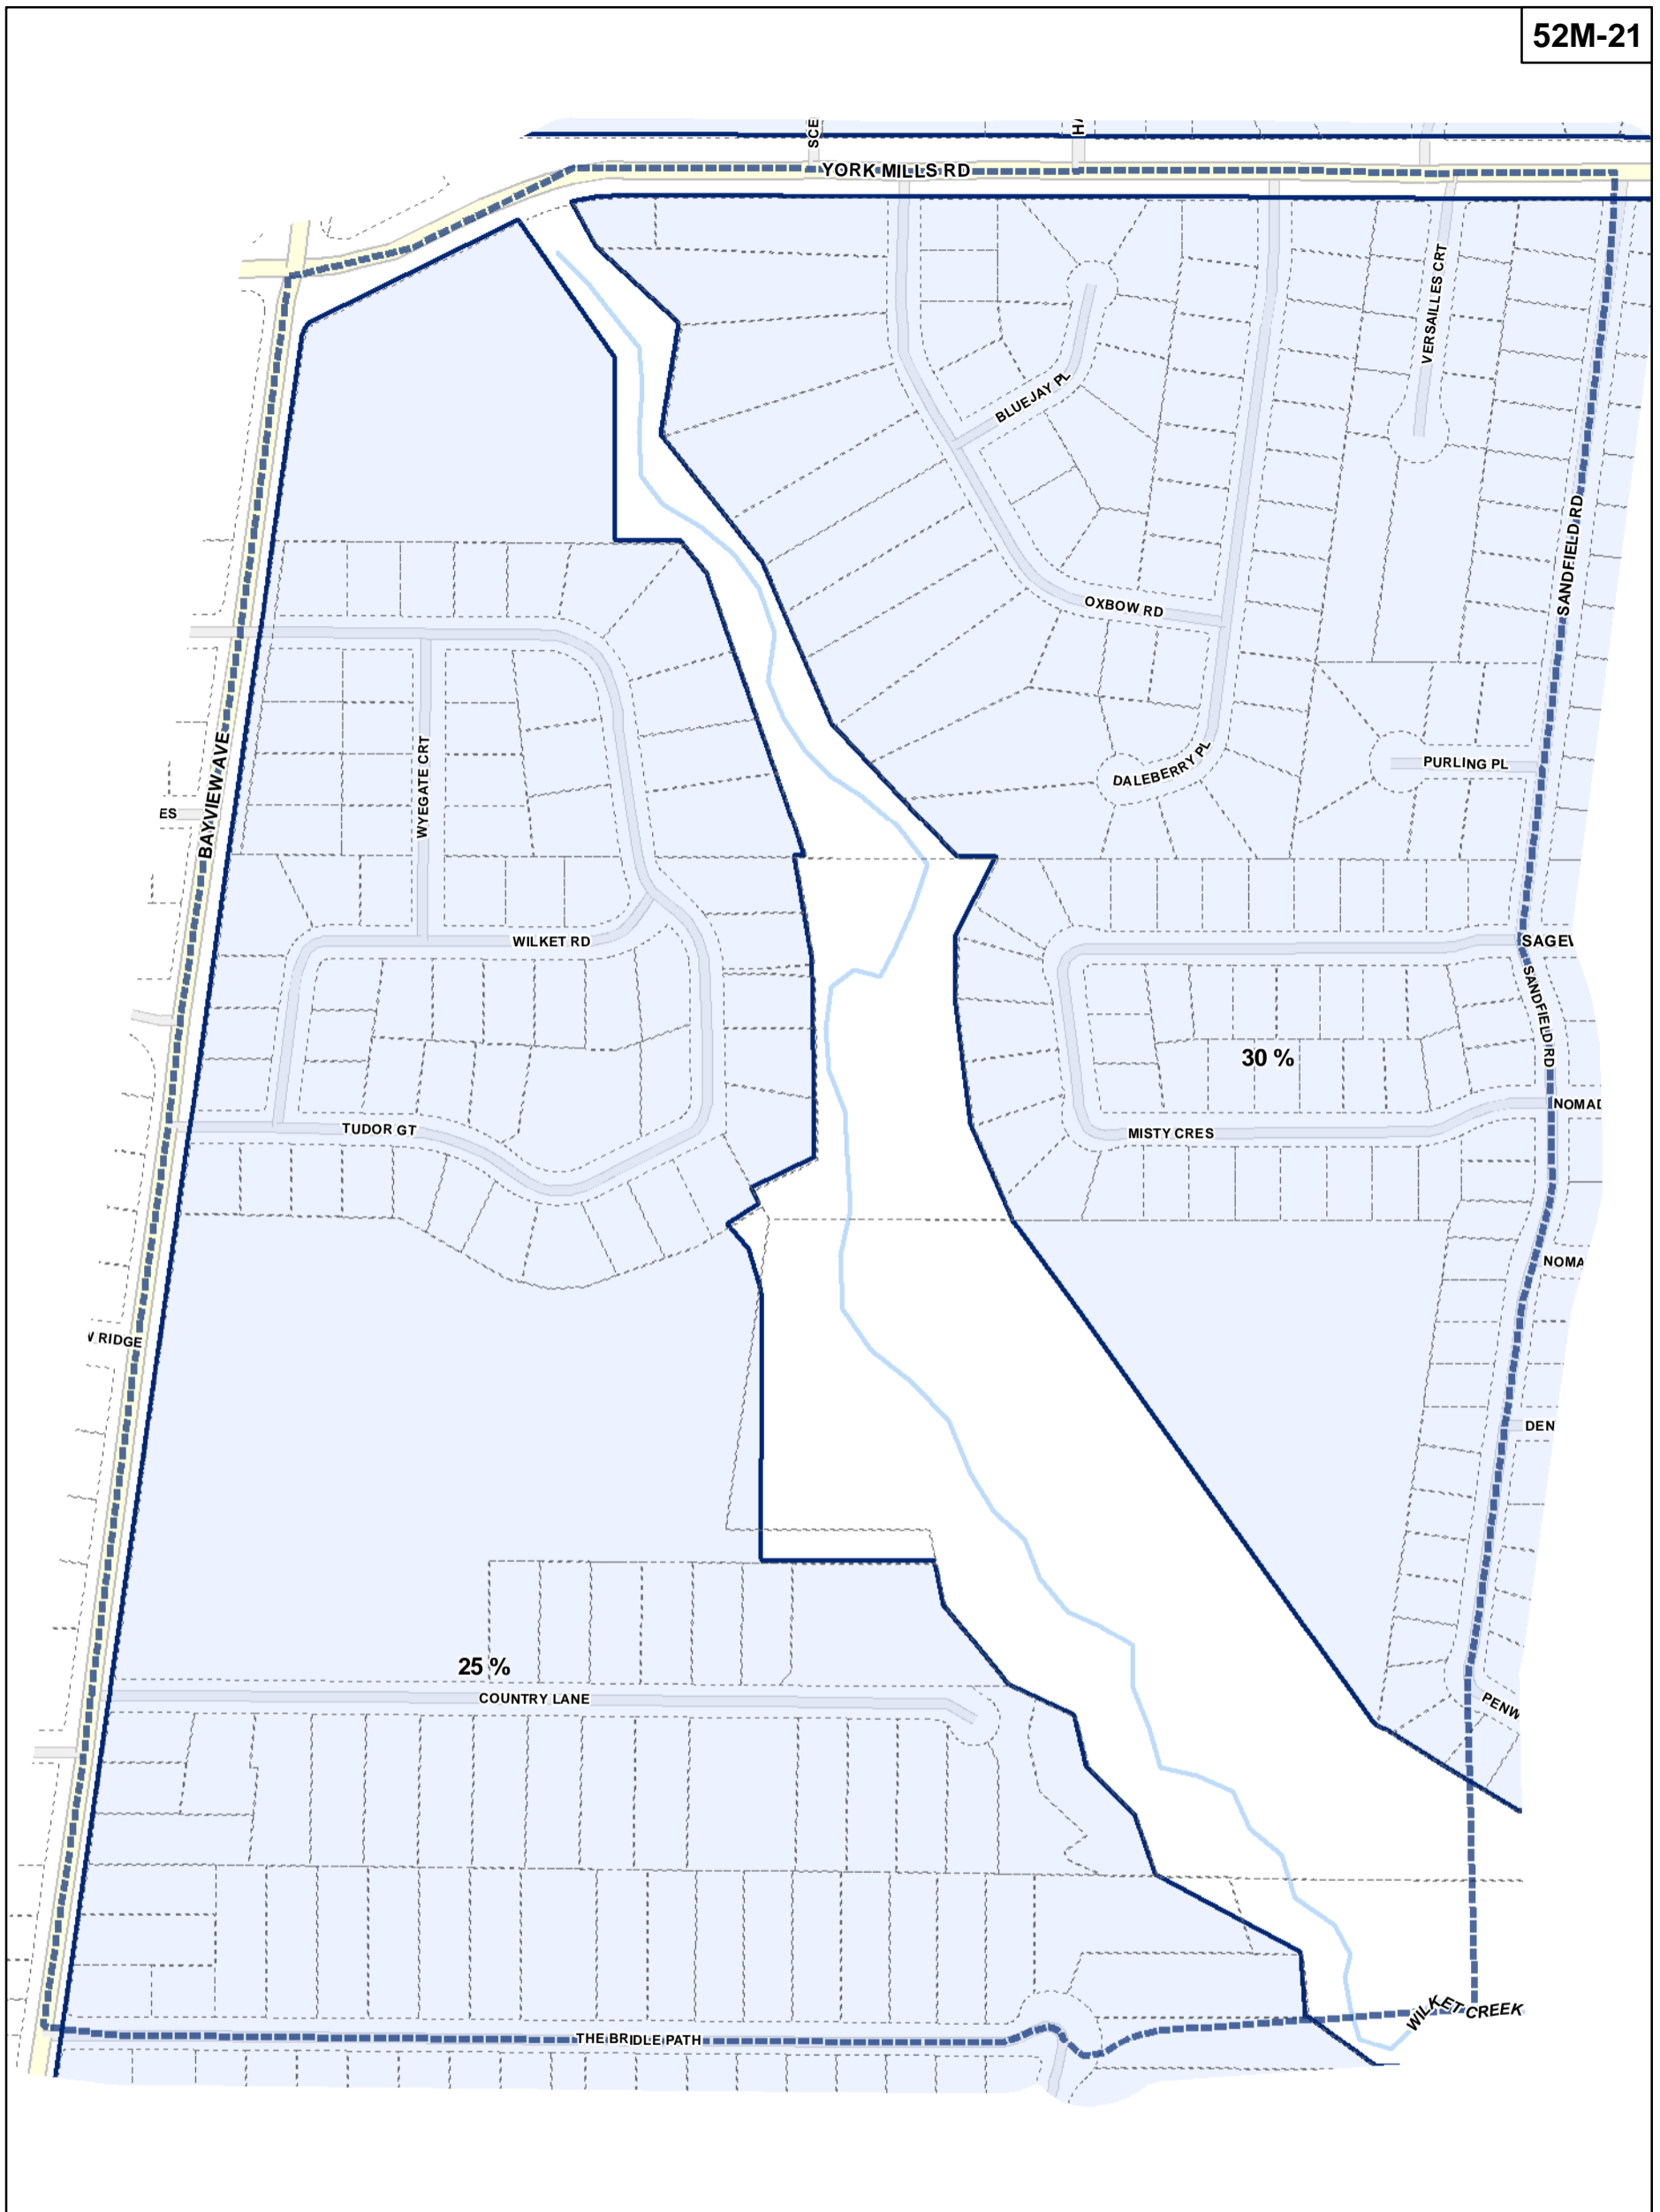

- Lot Coverage Overlay
- Map Sheet Boundary
- Properties
- Railway
- Hydro Line