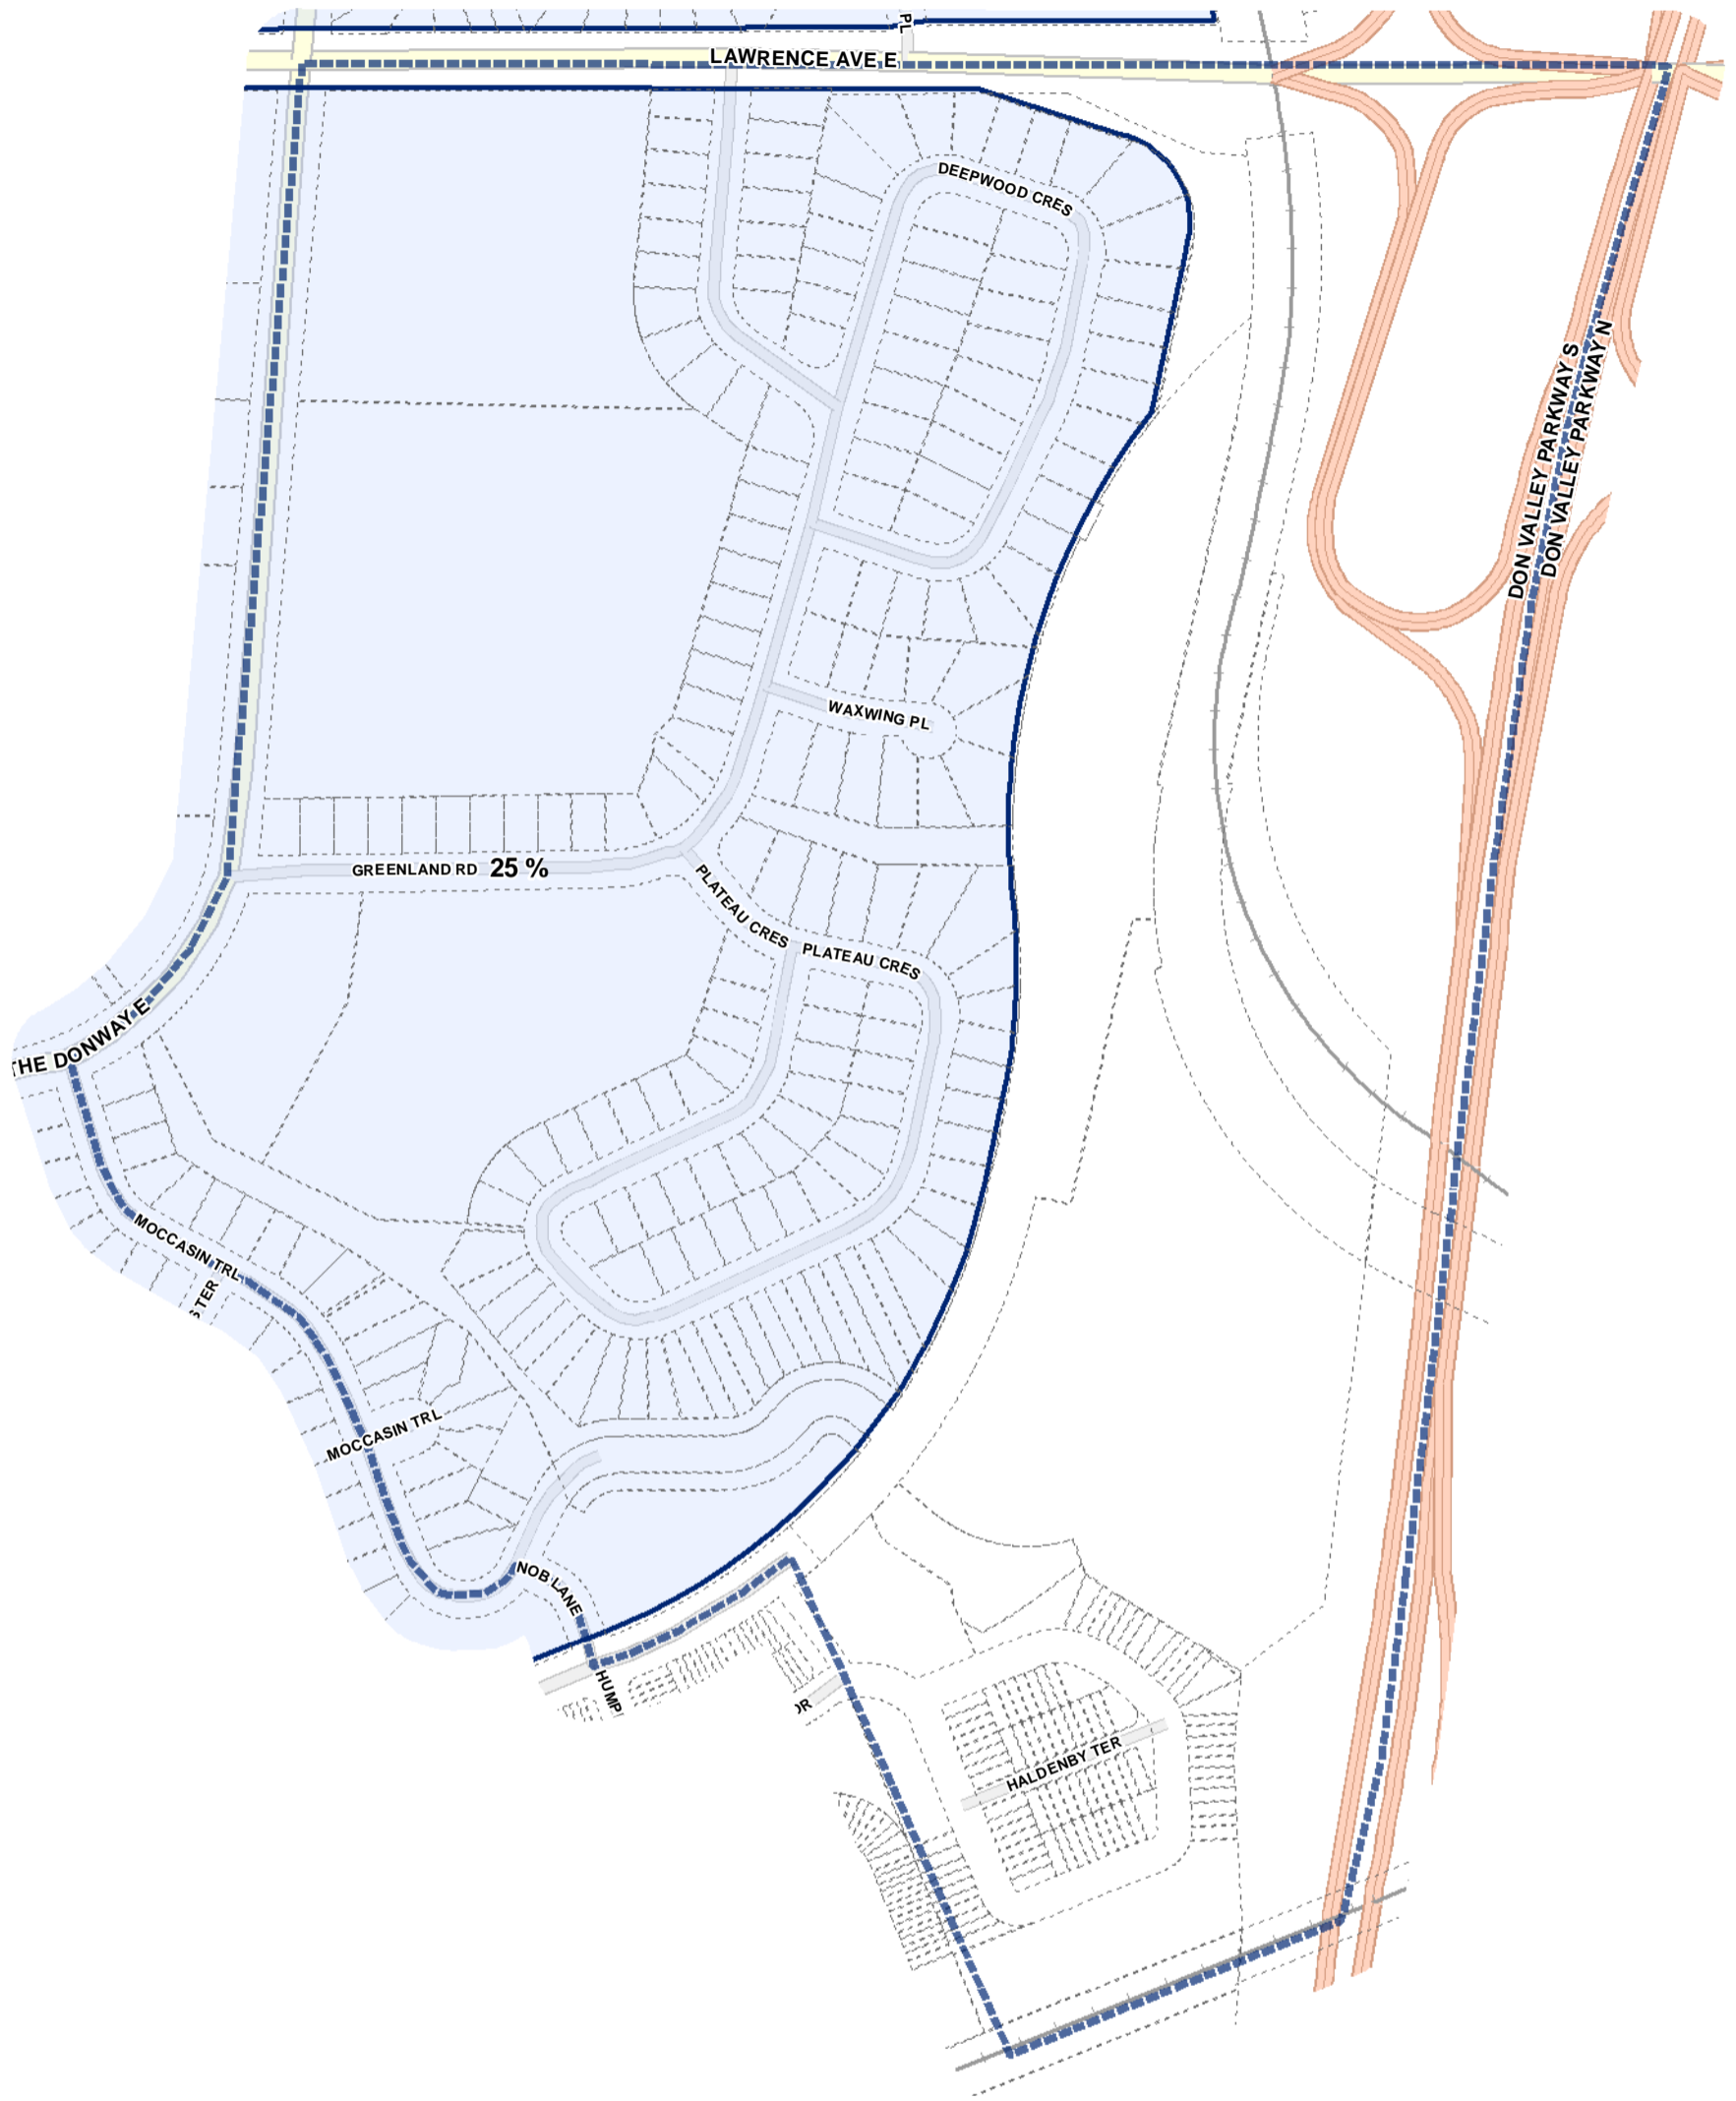

Lot Coverage Overlay Map

April 21, 2010
Planning & Growth Management
Committee Meeting

- Lot Coverage Overlay
- Map Sheet Boundary
- Properties
- Railway
- Hydro Line

- Lot Coverage Overlay
- Map Sheet Boundary
- Properties
- Railway
- Hydro Line

Lot Coverage Overlay Map

April 21, 2010
Planning & Growth Management
Committee Meeting

- Lot Coverage Overlay
- Map Sheet Boundary
- Properties
- Railway
- Hydro Line

Lot Coverage Overlay Map

April 21, 2010
Planning & Growth Management
Committee Meeting

-  Lot Coverage Overlay
-  Map Sheet Boundary
-  Properties
-  Railway
-  Hydro Line

-  Lot Coverage Overlay
-  Map Sheet Boundary
-  Properties
-  Railway
-  Hydro Line

1:4,000

-  Lot Coverage Overlay
-  Map Sheet Boundary
-  Properties
-  Railway
-  Hydro Line