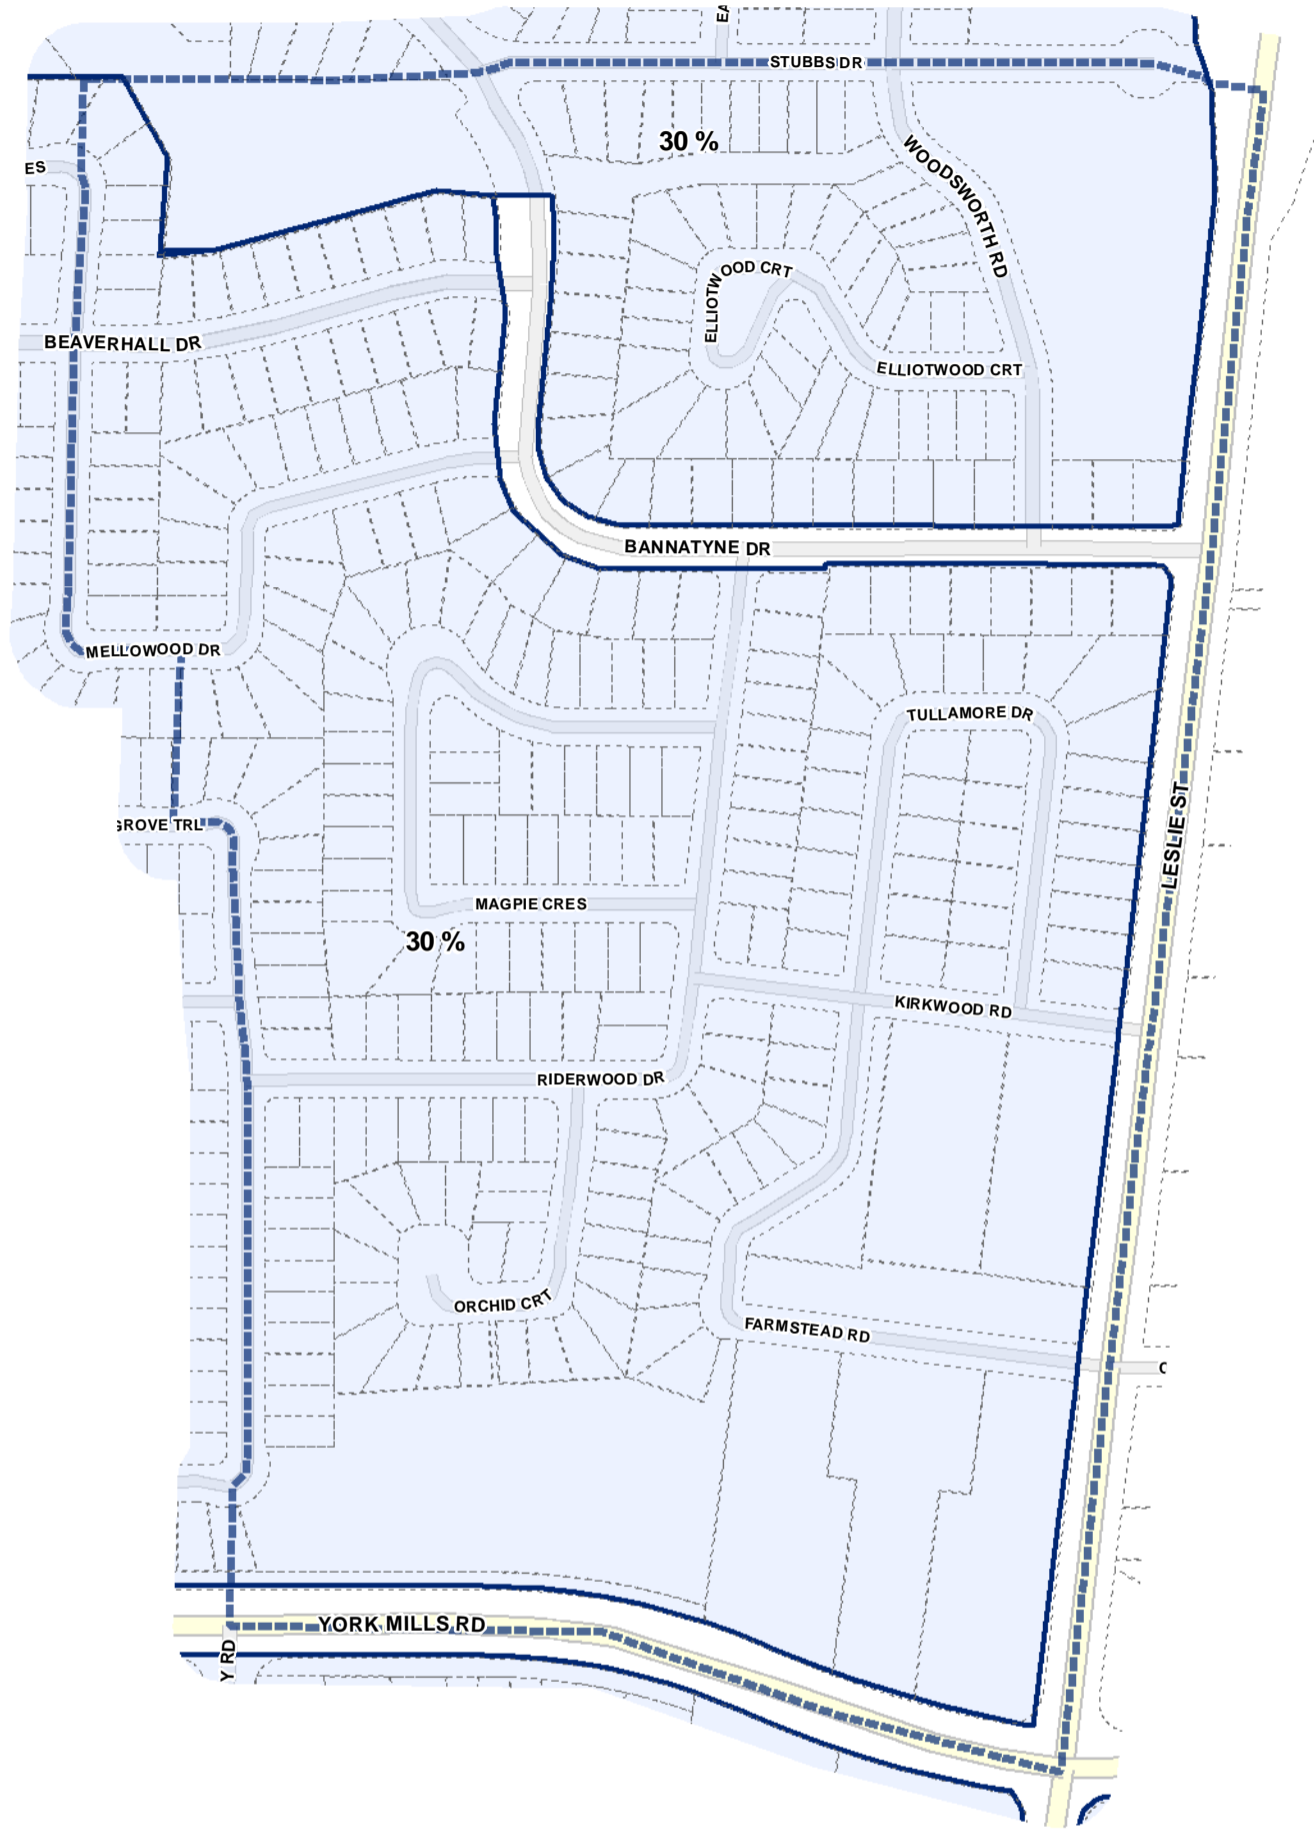

- Lot Coverage Overlay
- Map Sheet Boundary
- Properties
- Railway
- Hydro Line

- Lot Coverage Overlay
- Map Sheet Boundary
- Properties
- Railway
- Hydro Line

-  Lot Coverage Overlay
-  Map Sheet Boundary
-  Properties
-  Railway
-  Hydro Line

Lot Coverage Overlay Map

April 21, 2010
Planning & Growth Management
Committee Meeting

- Lot Coverage Overlay
- Map Sheet Boundary
- Properties
- Railway
- Hydro Line

-  Lot Coverage Overlay
-  Map Sheet Boundary
-  Properties
-  Railway
-  Hydro Line

-  Lot Coverage Overlay
-  Map Sheet Boundary
-  Properties
-  Railway
-  Hydro Line

-  Lot Coverage Overlay
-  Map Sheet Boundary
-  Properties
-  Railway
-  Hydro Line

Lot Coverage Overlay Map

April 21, 2010
Planning & Growth Management
Committee Meeting