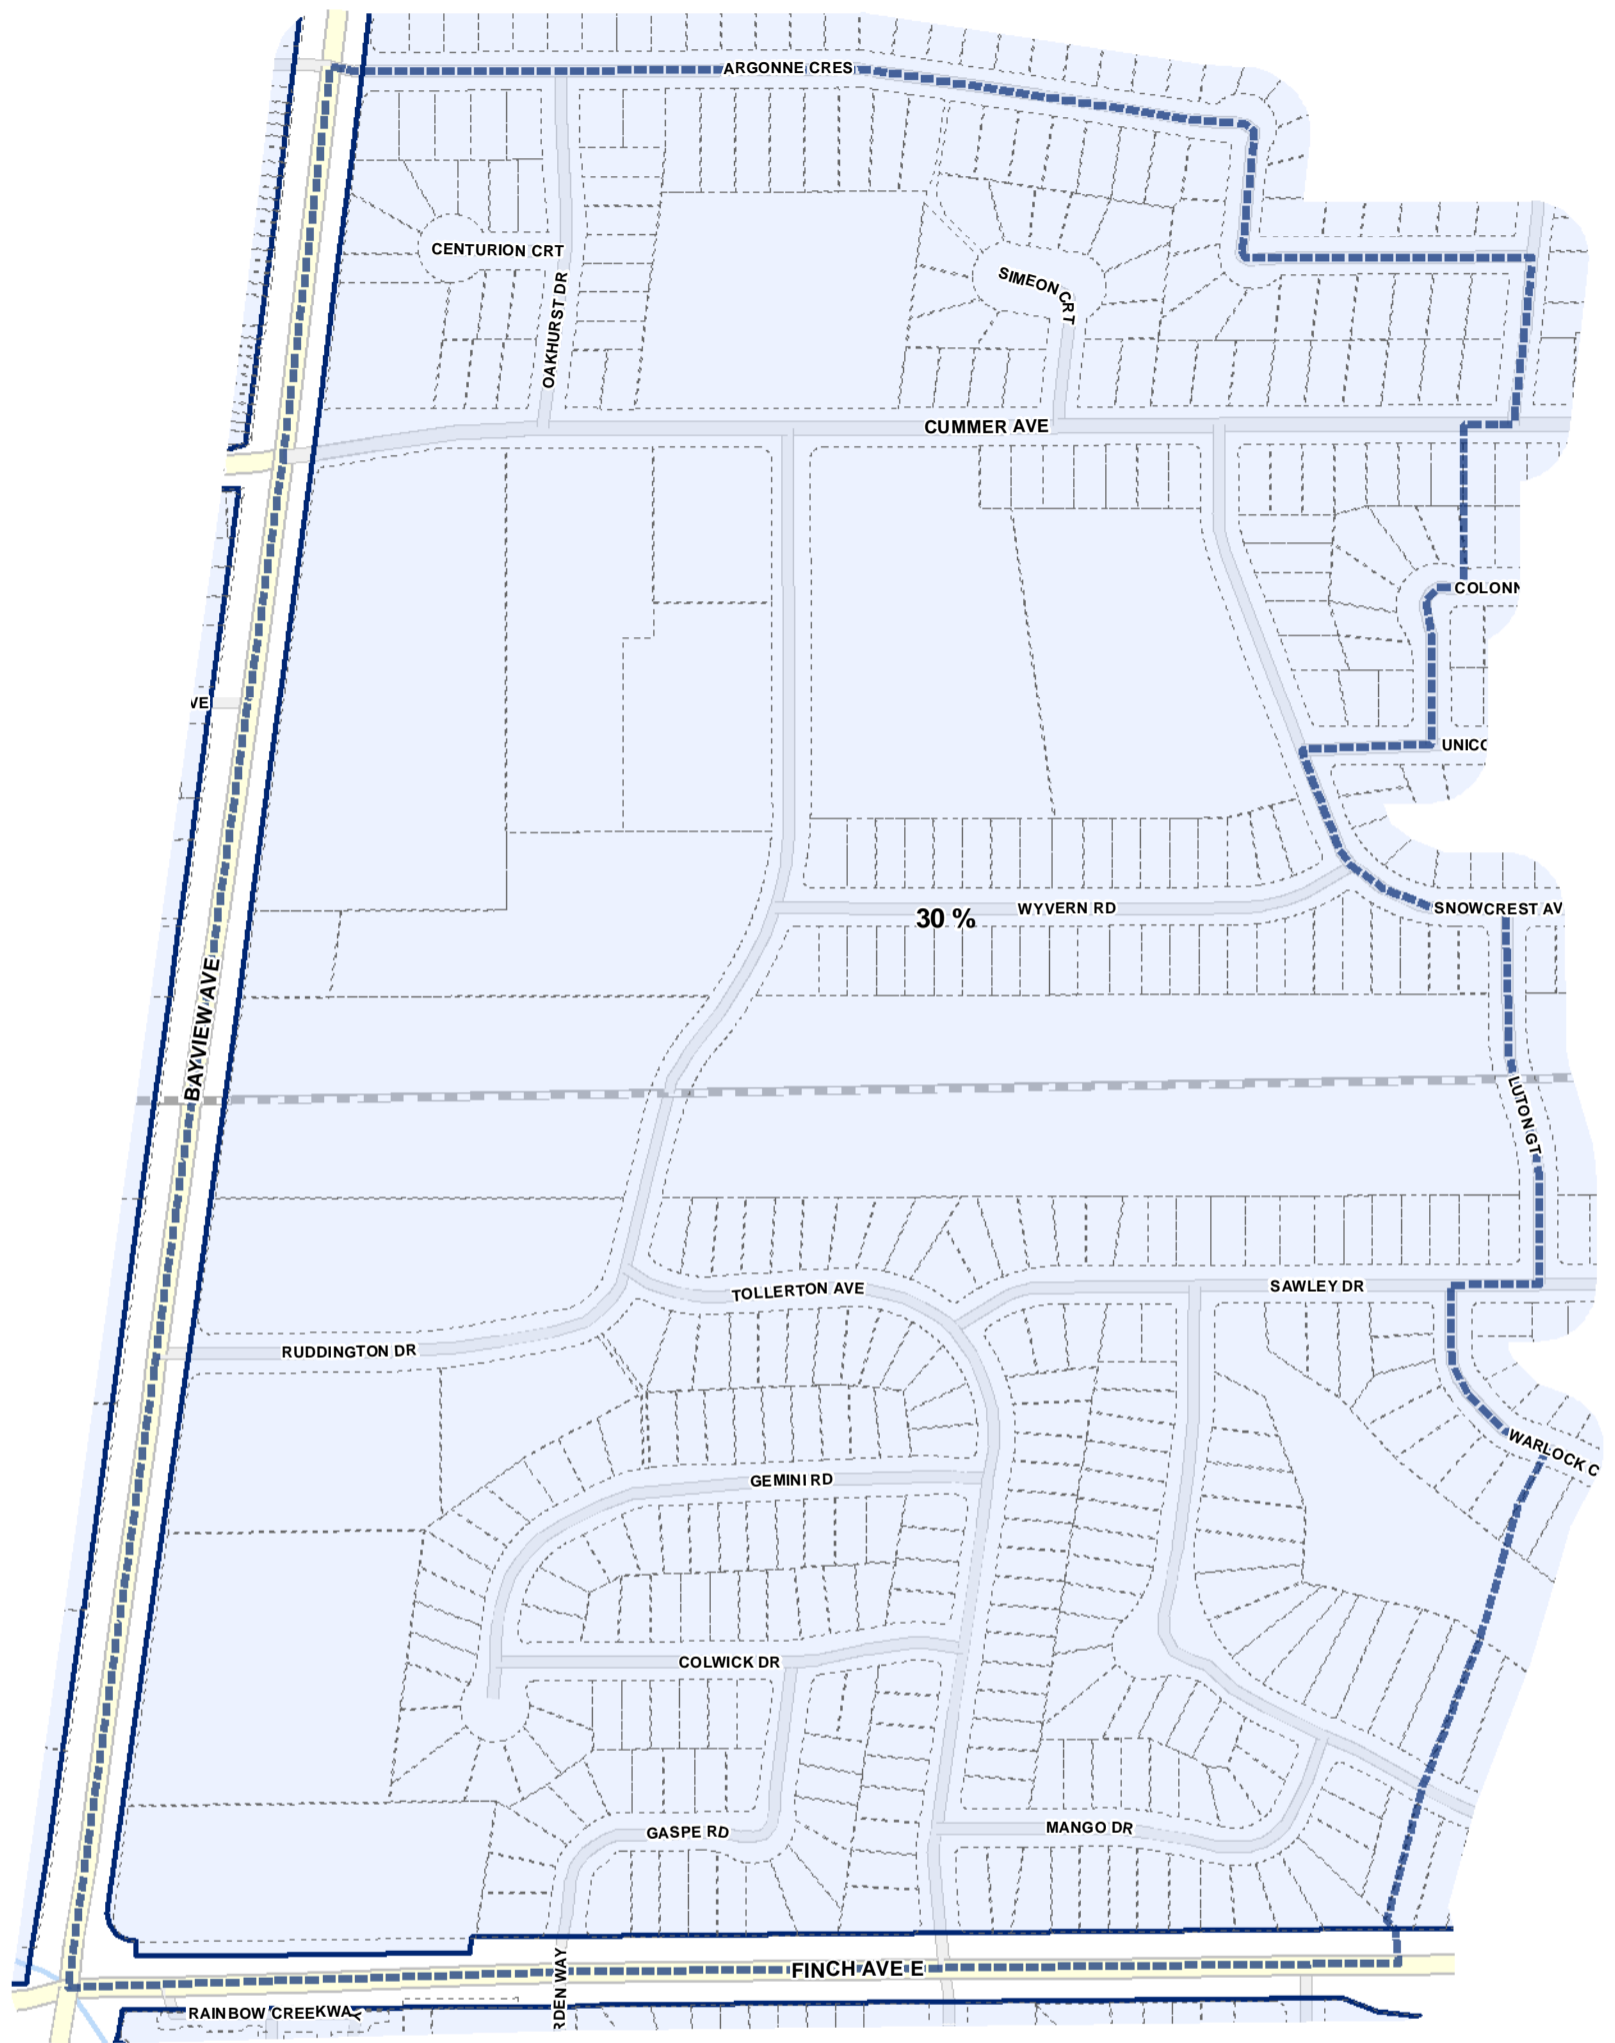

- Lot Coverage Overlay
- Map Sheet Boundary
- Properties
- Railway
- Hydro Line

- Lot Coverage Overlay
- Map Sheet Boundary
- Properties
- Railway
- Hydro Line

-  Lot Coverage Overlay
-  Map Sheet Boundary
-  Properties
-  Railway
-  Hydro Line

Lot Coverage Overlay Map

April 21, 2010
Planning & Growth Management
Committee Meeting

- Lot Coverage Overlay
- Map Sheet Boundary
- Properties
- Railway
- Hydro Line

- Lot Coverage Overlay
- Map Sheet Boundary
- Properties
- Railway
- Hydro Line