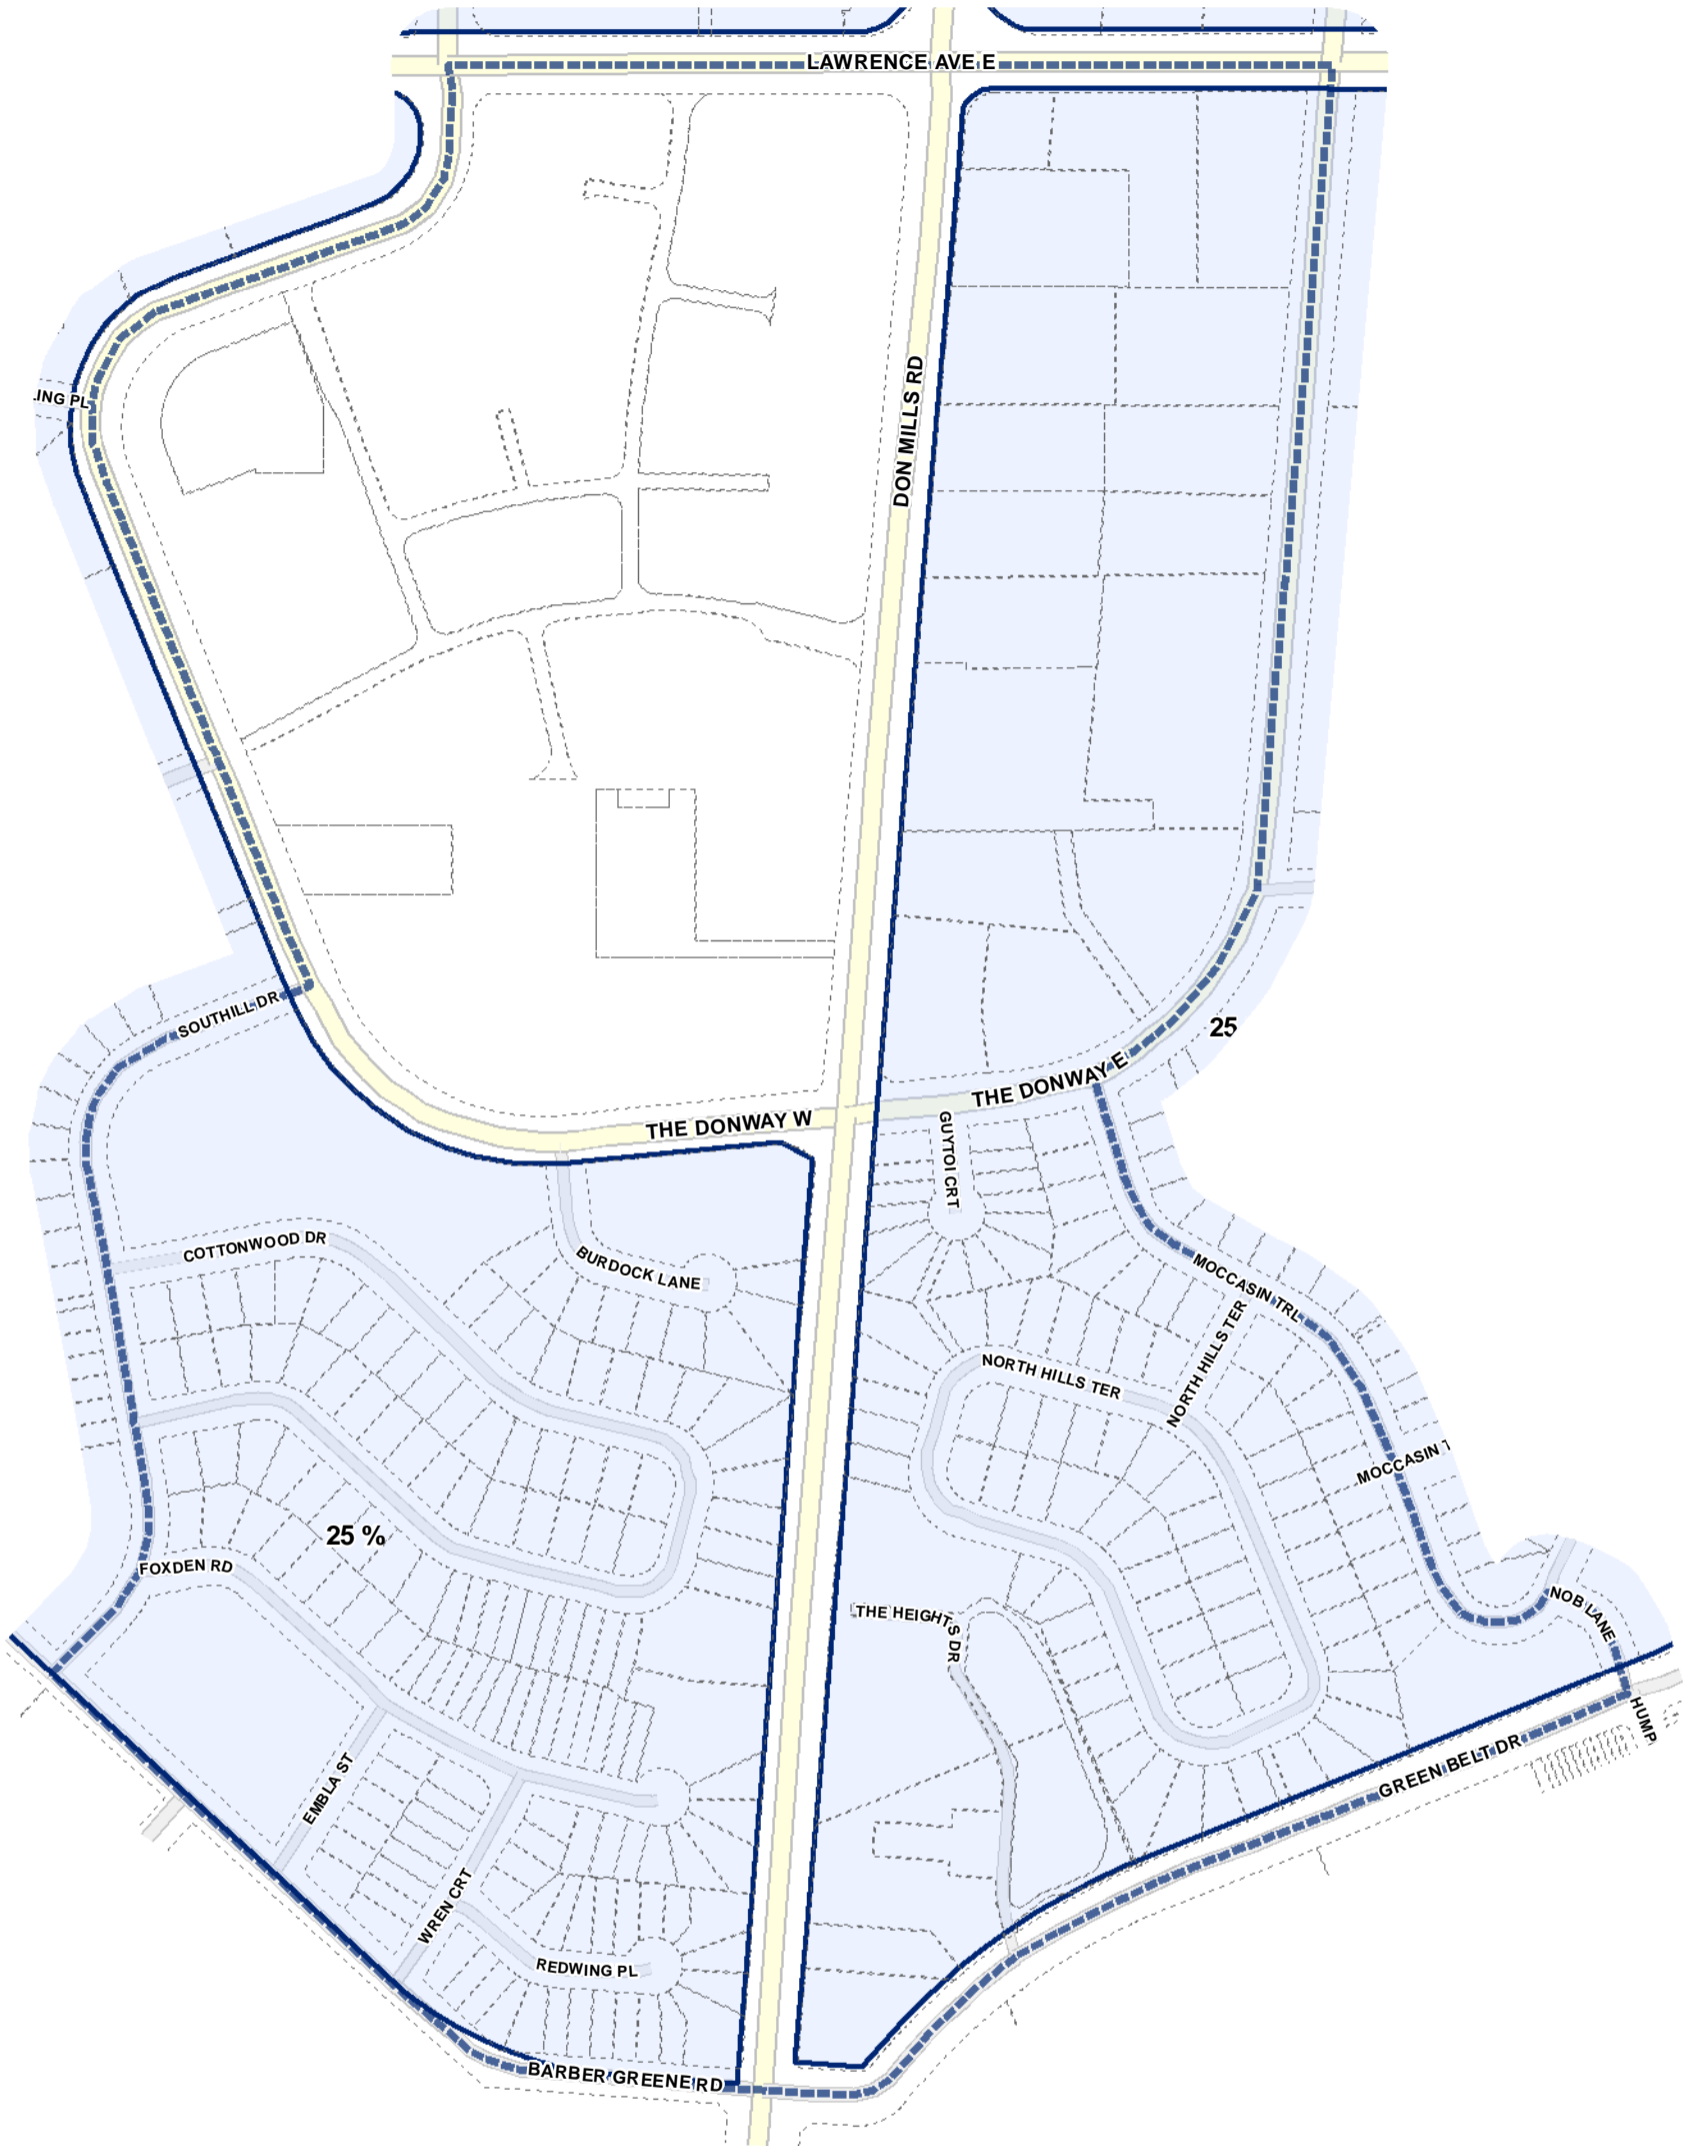

- Lot Coverage Overlay
- Map Sheet Boundary
- Properties
- Railway
- Hydro Line

- Lot Coverage Overlay
- Map Sheet Boundary
- Properties
- Railway
- Hydro Line

-  Lot Coverage Overlay
-  Map Sheet Boundary
-  Properties
-  Railway
-  Hydro Line

Lot Coverage Overlay Map

April 21, 2010
Planning & Growth Management
Committee Meeting

- Lot Coverage Overlay
- Map Sheet Boundary
- Properties
- Railway
- Hydro Line

- Lot Coverage Overlay
- Map Sheet Boundary
- Properties
- Railway
- Hydro Line

Lot Coverage Overlay Map

April 21, 2010
Planning & Growth Management
Committee Meeting

- Lot Coverage Overlay
- Map Sheet Boundary
- Properties
- Railway
- Hydro Line

Lot Coverage Overlay Map

April 21, 2010
Planning & Growth Management
Committee Meeting