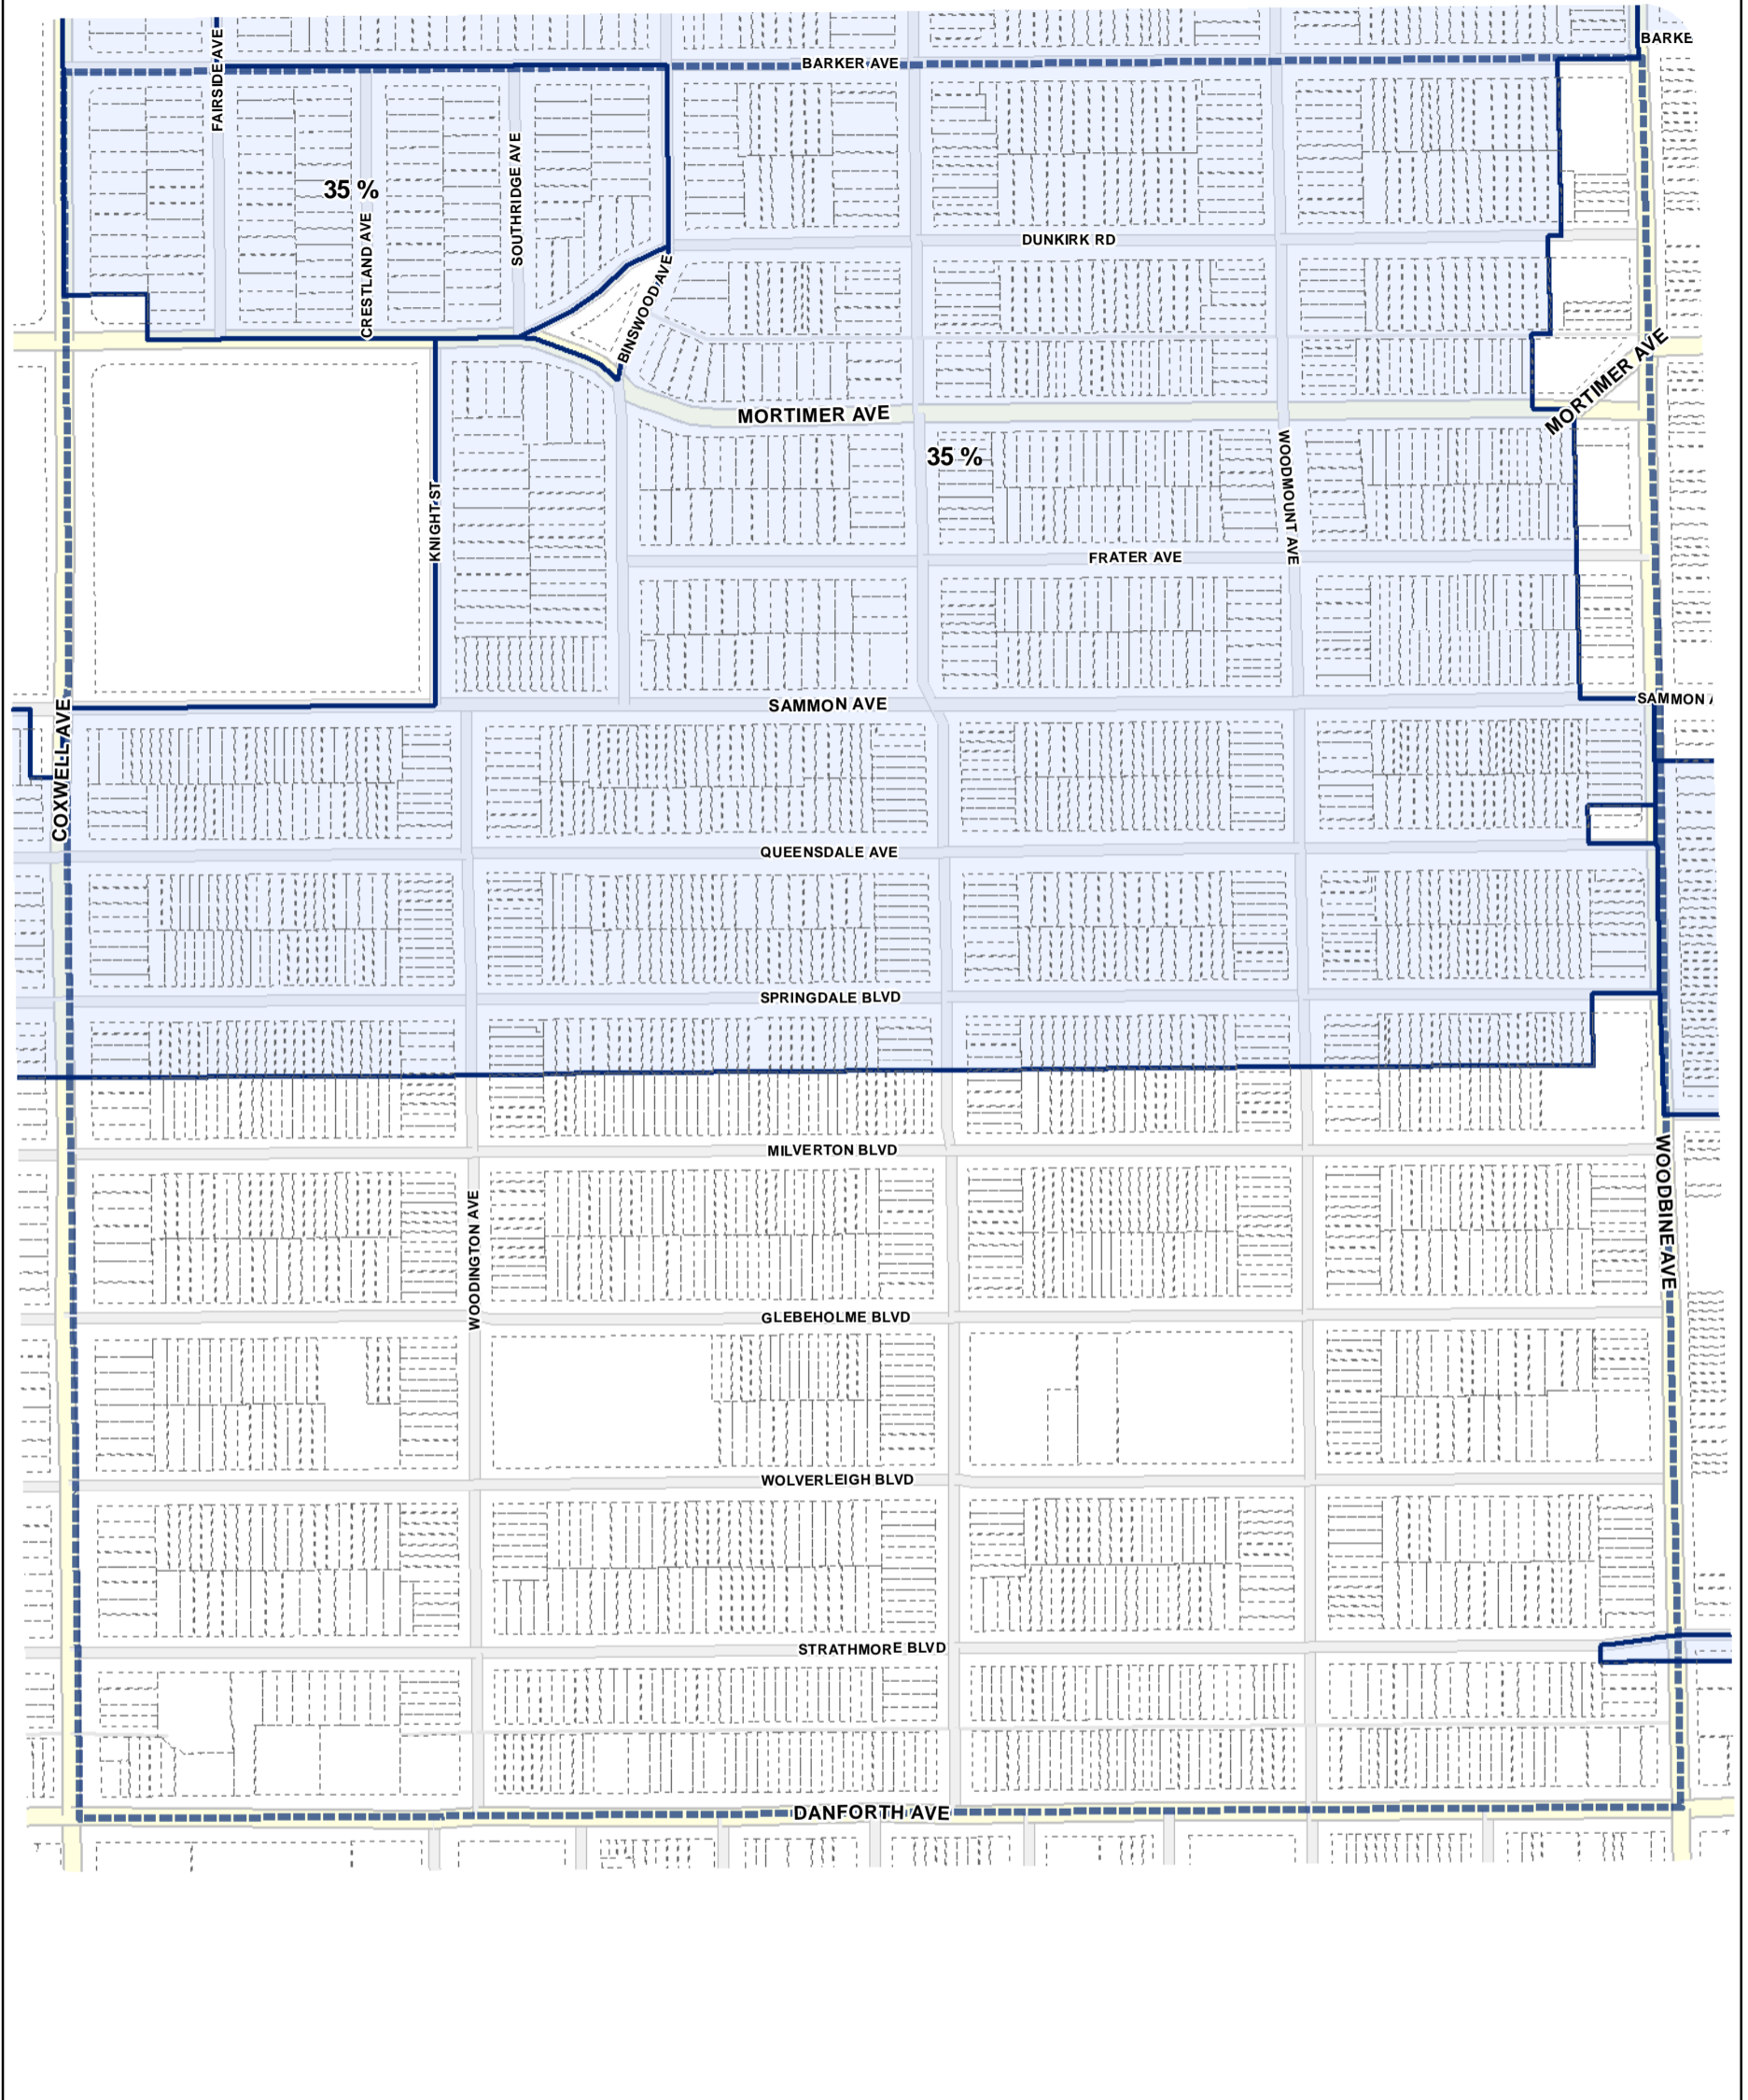

- Lot Coverage Overlay
- Map Sheet Boundary
- Properties
- Railway
- Hydro Line

-  Lot Coverage Overlay
-  Map Sheet Boundary
-  Properties
-  Railway
-  Hydro Line

Lot Coverage Overlay Map

April 21, 2010
Planning & Growth Management
Committee Meeting

- Lot Coverage Overlay
- Map Sheet Boundary
- Properties
- Railway
- Hydro Line

Lot Coverage Overlay Map

April 21, 2010
Planning & Growth Management
Committee Meeting

- Lot Coverage Overlay
- Map Sheet Boundary
- Properties
- Railway
- Hydro Line

Toronto City Planning
 Zoning Bylaw Map Book Series

Lot Coverage Overlay Map

April 21, 2010
 Planning & Growth Management
 Committee Meeting

- Lot Coverage Overlay
- Map Sheet Boundary
- Properties
- Railway
- Hydro Line

Lot Coverage Overlay Map

April 21, 2010
Planning & Growth Management
Committee Meeting

-  Lot Coverage Overlay
-  Map Sheet Boundary
-  Properties
-  Railway
-  Hydro Line

Lot Coverage Overlay Map

April 21, 2010
Planning & Growth Management
Committee Meeting