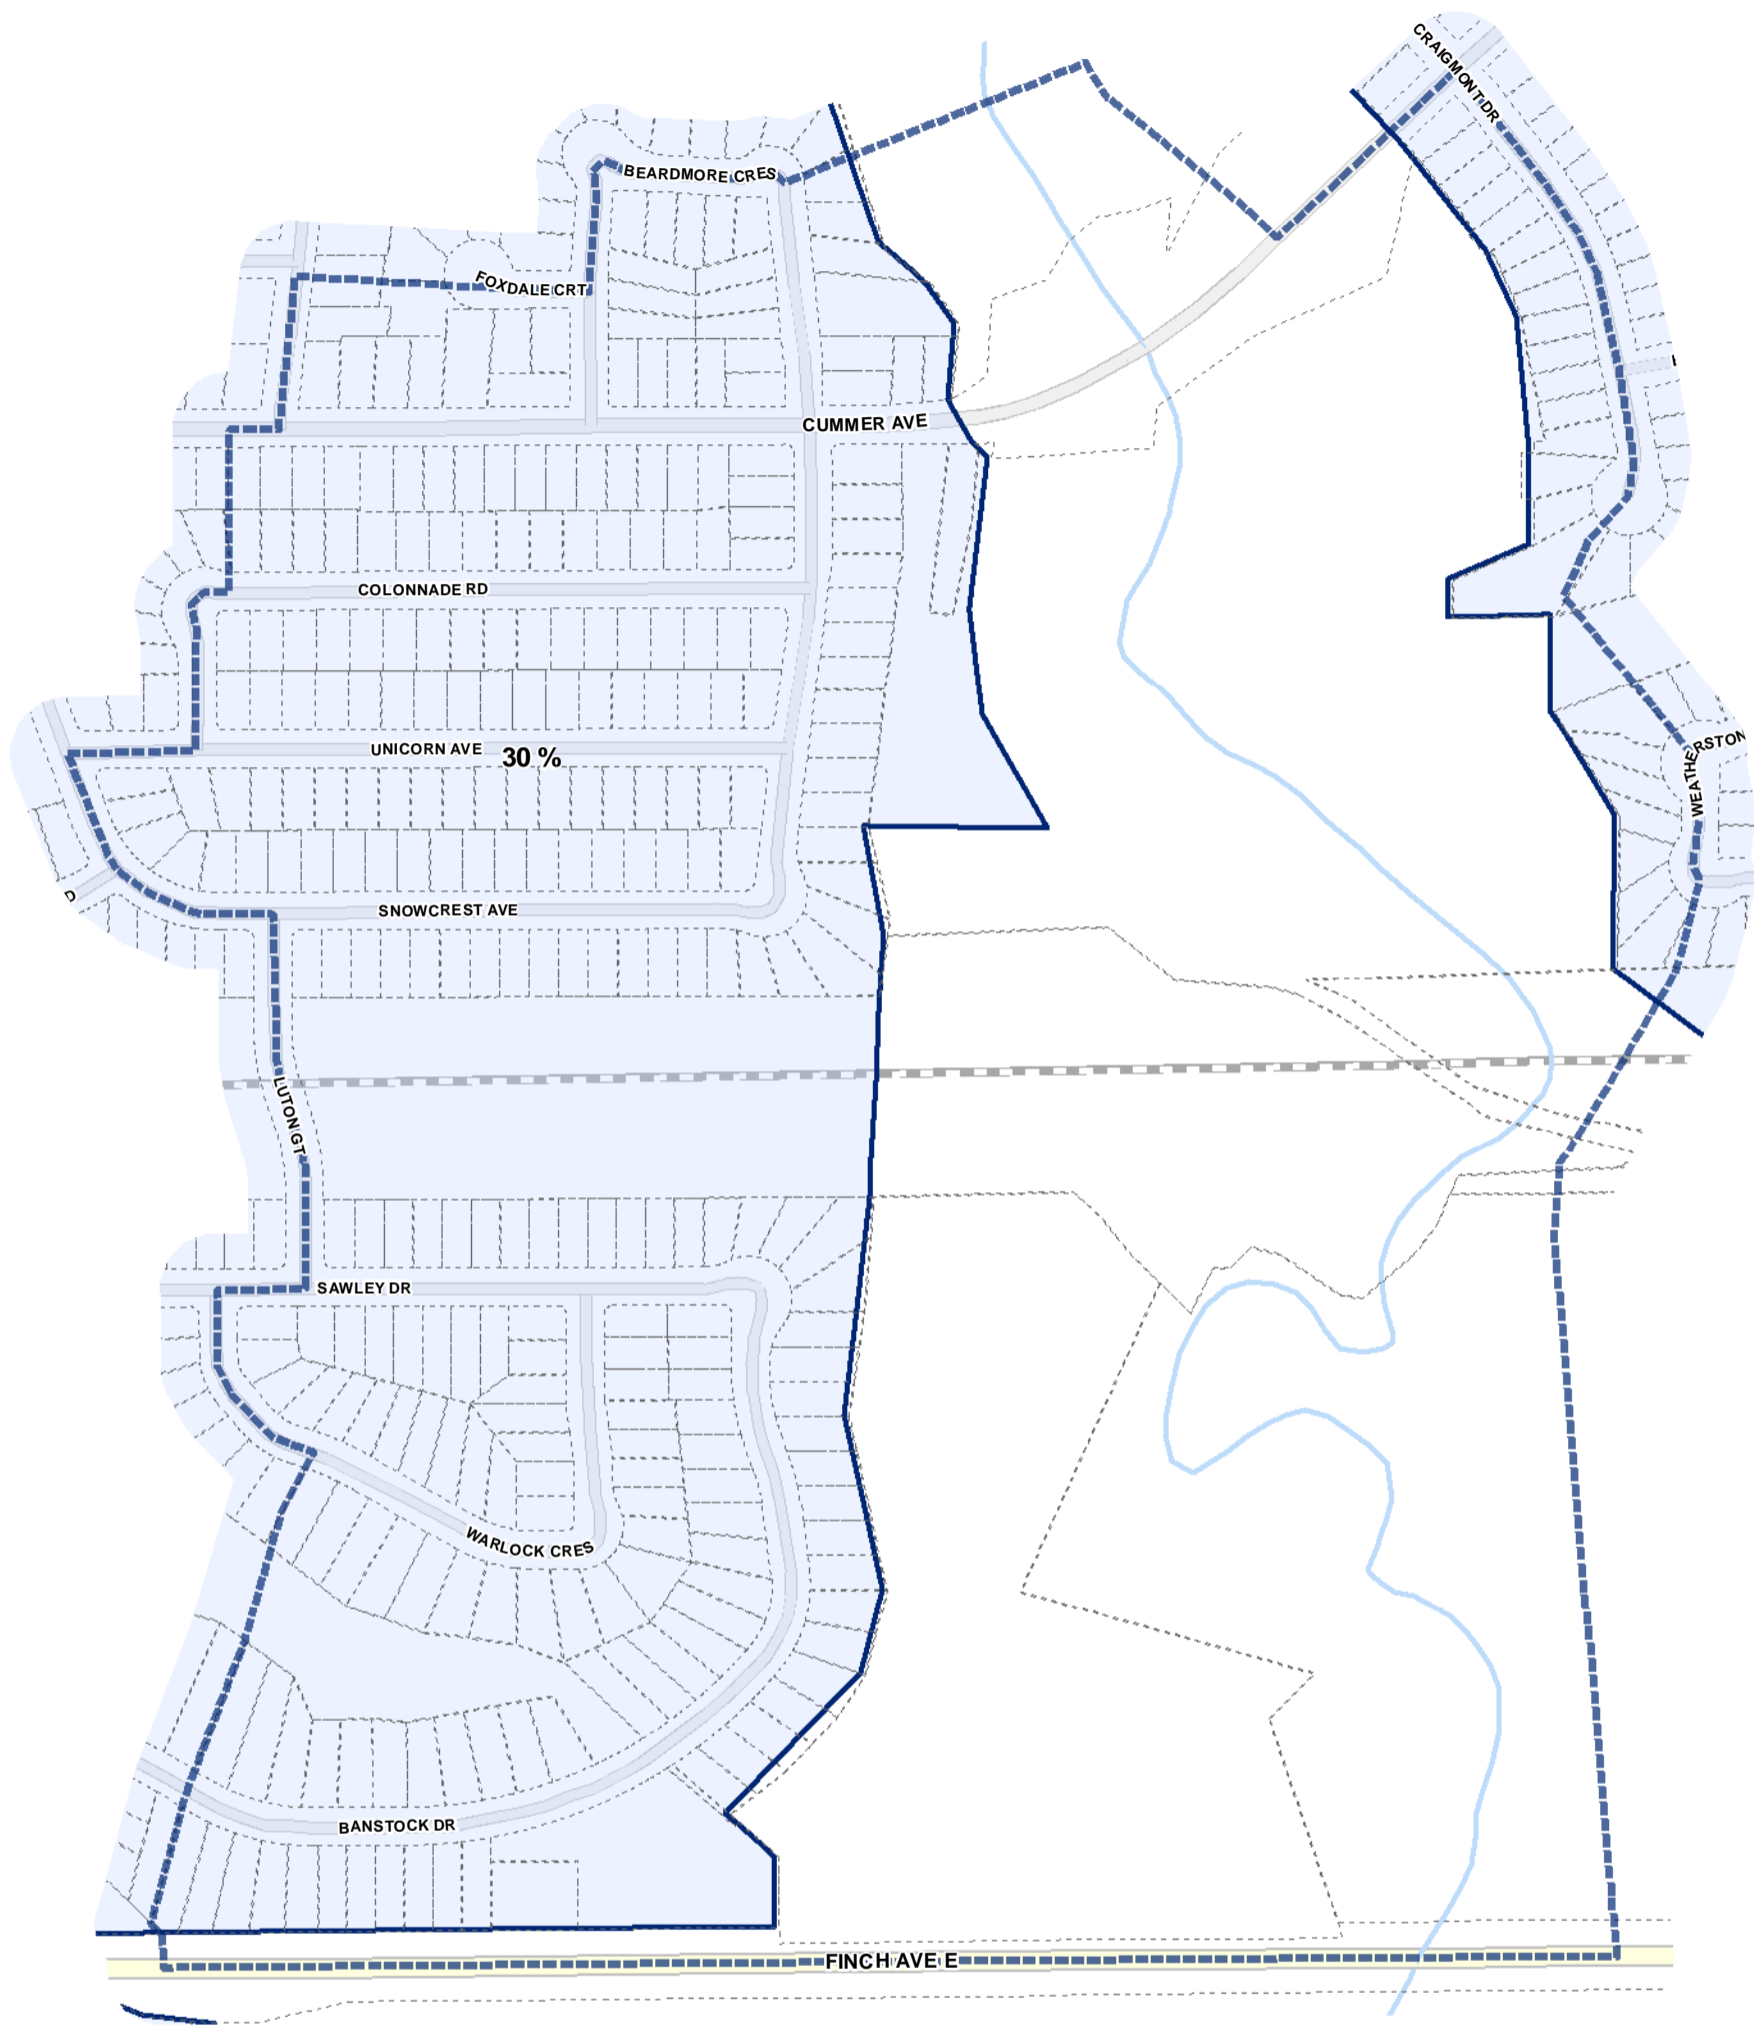

- Lot Coverage Overlay
- Map Sheet Boundary
- Properties
- Railway
- Hydro Line

- Lot Coverage Overlay
- Map Sheet Boundary
- Properties
- Railway
- Hydro Line

-  Lot Coverage Overlay
-  Map Sheet Boundary
-  Properties
-  Railway
-  Hydro Line

Lot Coverage Overlay Map

April 21, 2010
Planning & Growth Management
Committee Meeting

- Lot Coverage Overlay
- Map Sheet Boundary
- Properties
- Railway
- Hydro Line

- Lot Coverage Overlay
- Map Sheet Boundary
- Properties
- Railway
- Hydro Line