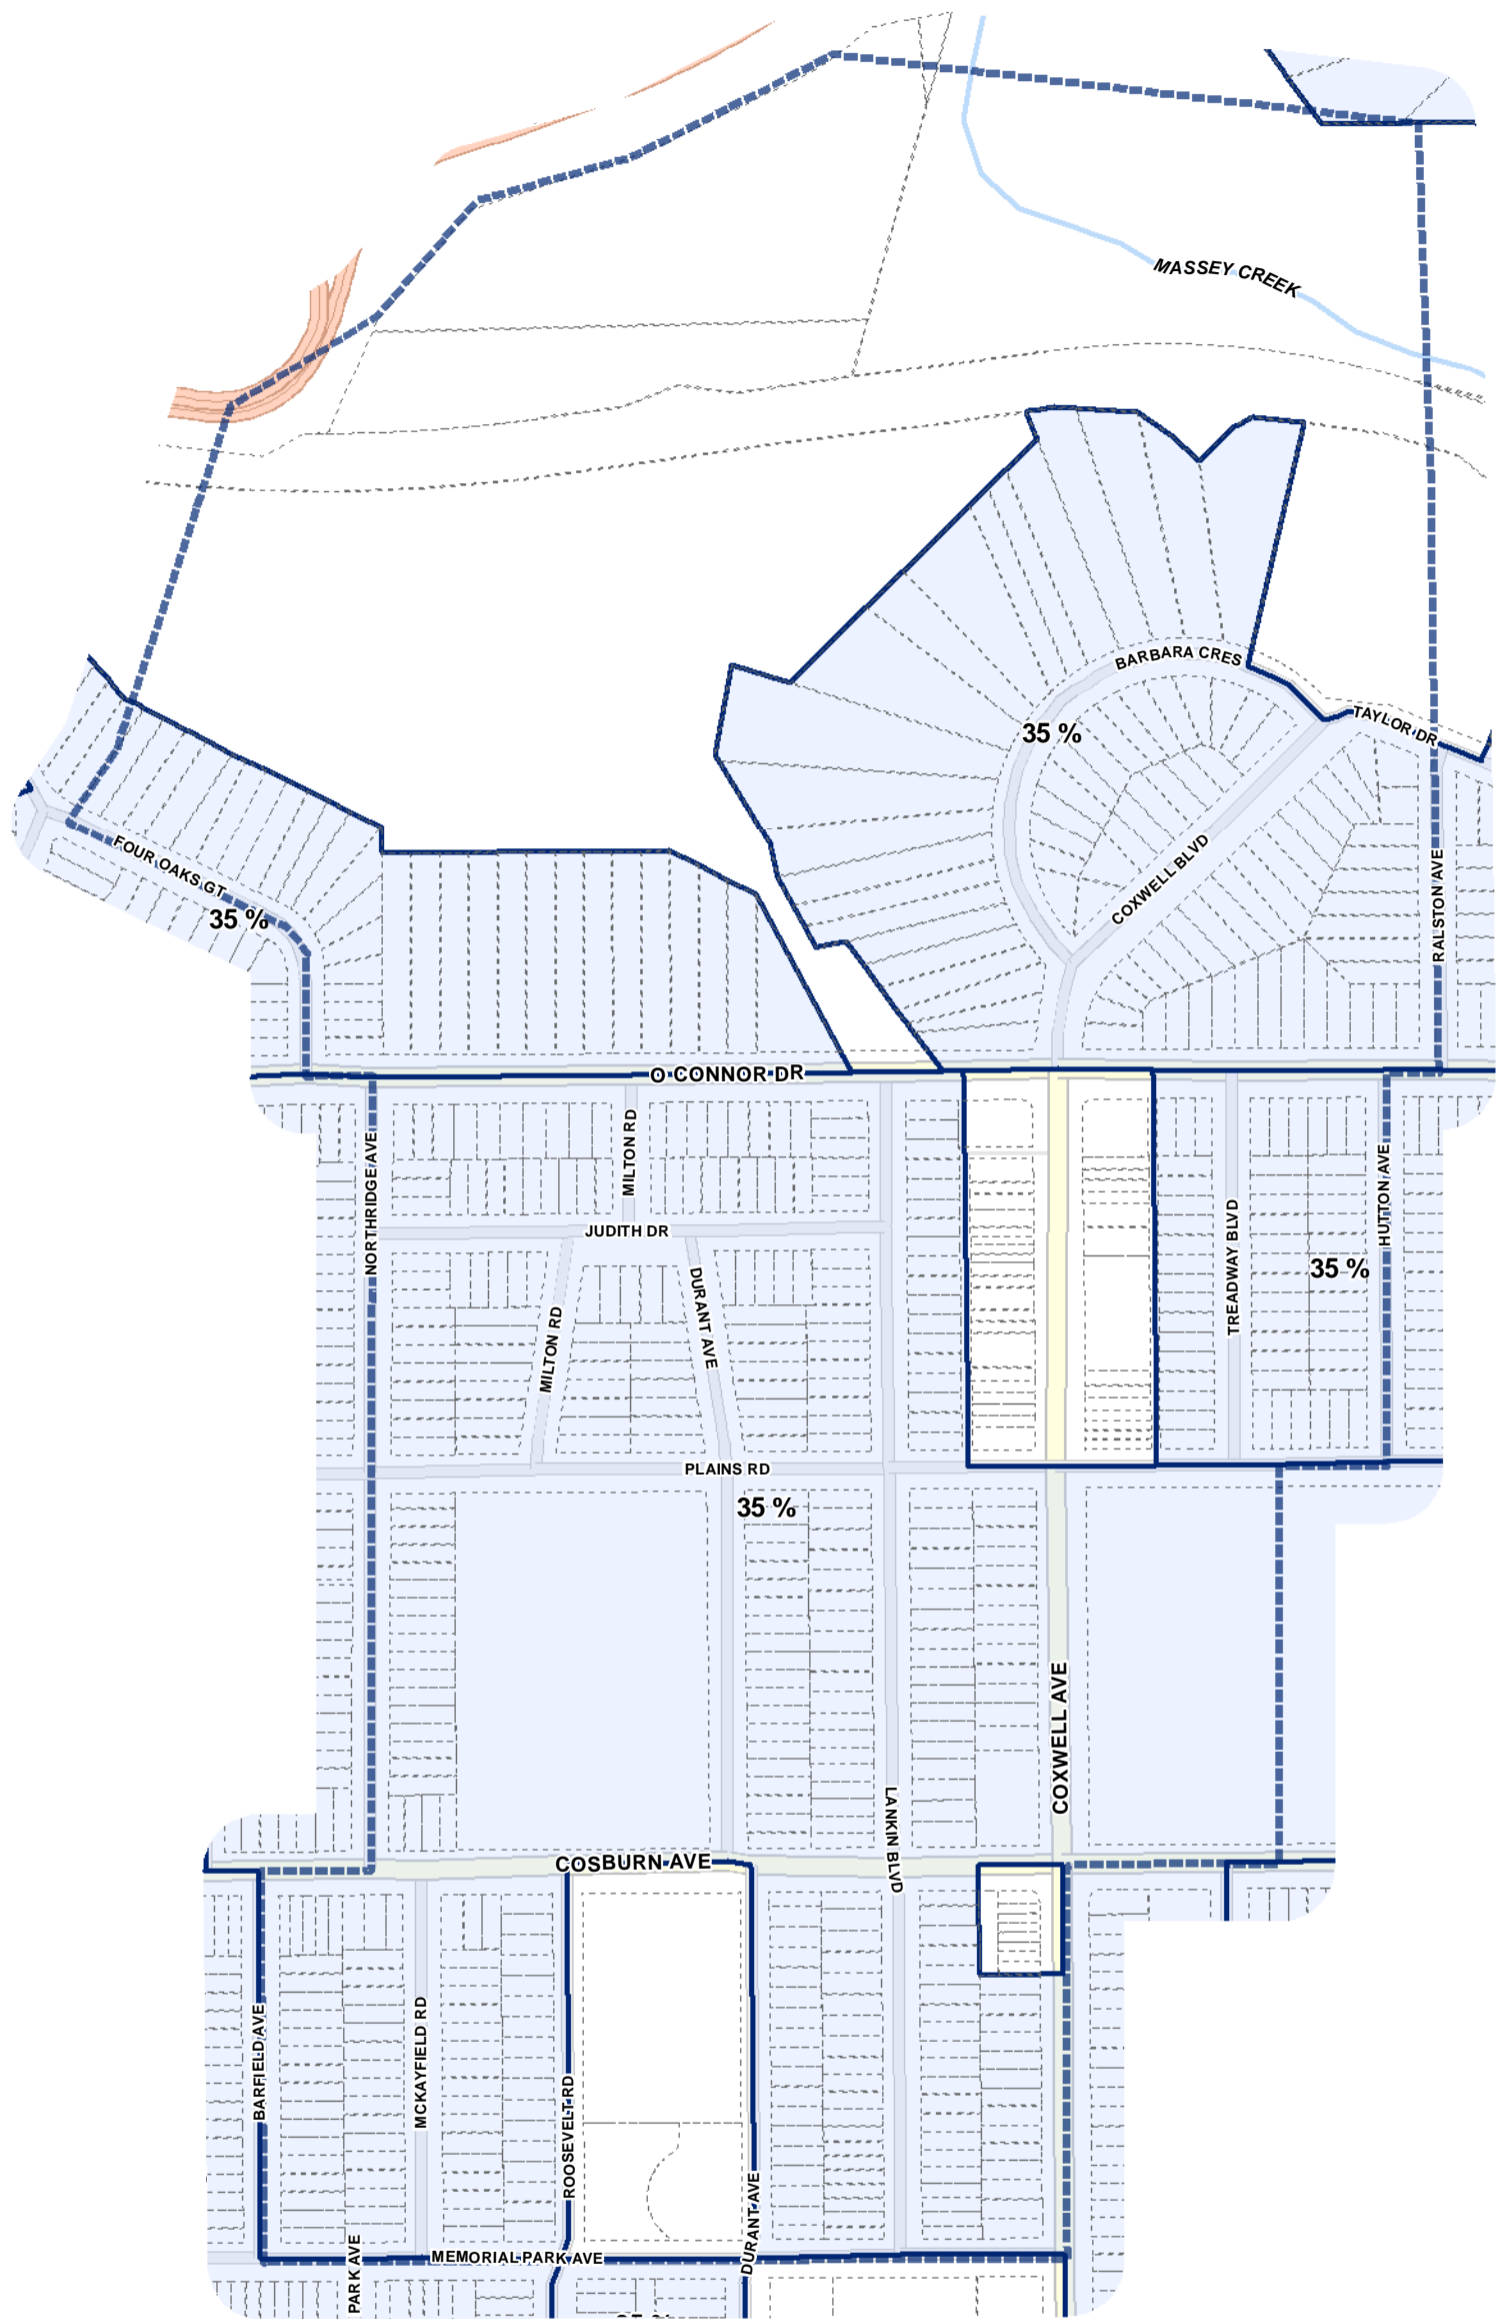

- Lot Coverage Overlay
- Map Sheet Boundary
- Properties
- Railway
- Hydro Line

Lot Coverage Overlay Map

April 21, 2010
Planning & Growth Management
Committee Meeting

-  Lot Coverage Overlay
-  Map Sheet Boundary
-  Properties
-  Railway
-  Hydro Line

Toronto City Planning
 Zoning Bylaw Map Book Series

Lot Coverage Overlay Map

April 21, 2010
 Planning & Growth Management
 Committee Meeting

- Lot Coverage Overlay
- Map Sheet Boundary
- Properties
- Railway
- Hydro Line

Lot Coverage Overlay Map

April 21, 2010
Planning & Growth Management
Committee Meeting

-  Lot Coverage Overlay
-  Map Sheet Boundary
-  Properties
-  Railway
-  Hydro Line

Lot Coverage Overlay Map

April 21, 2010
Planning & Growth Management
Committee Meeting