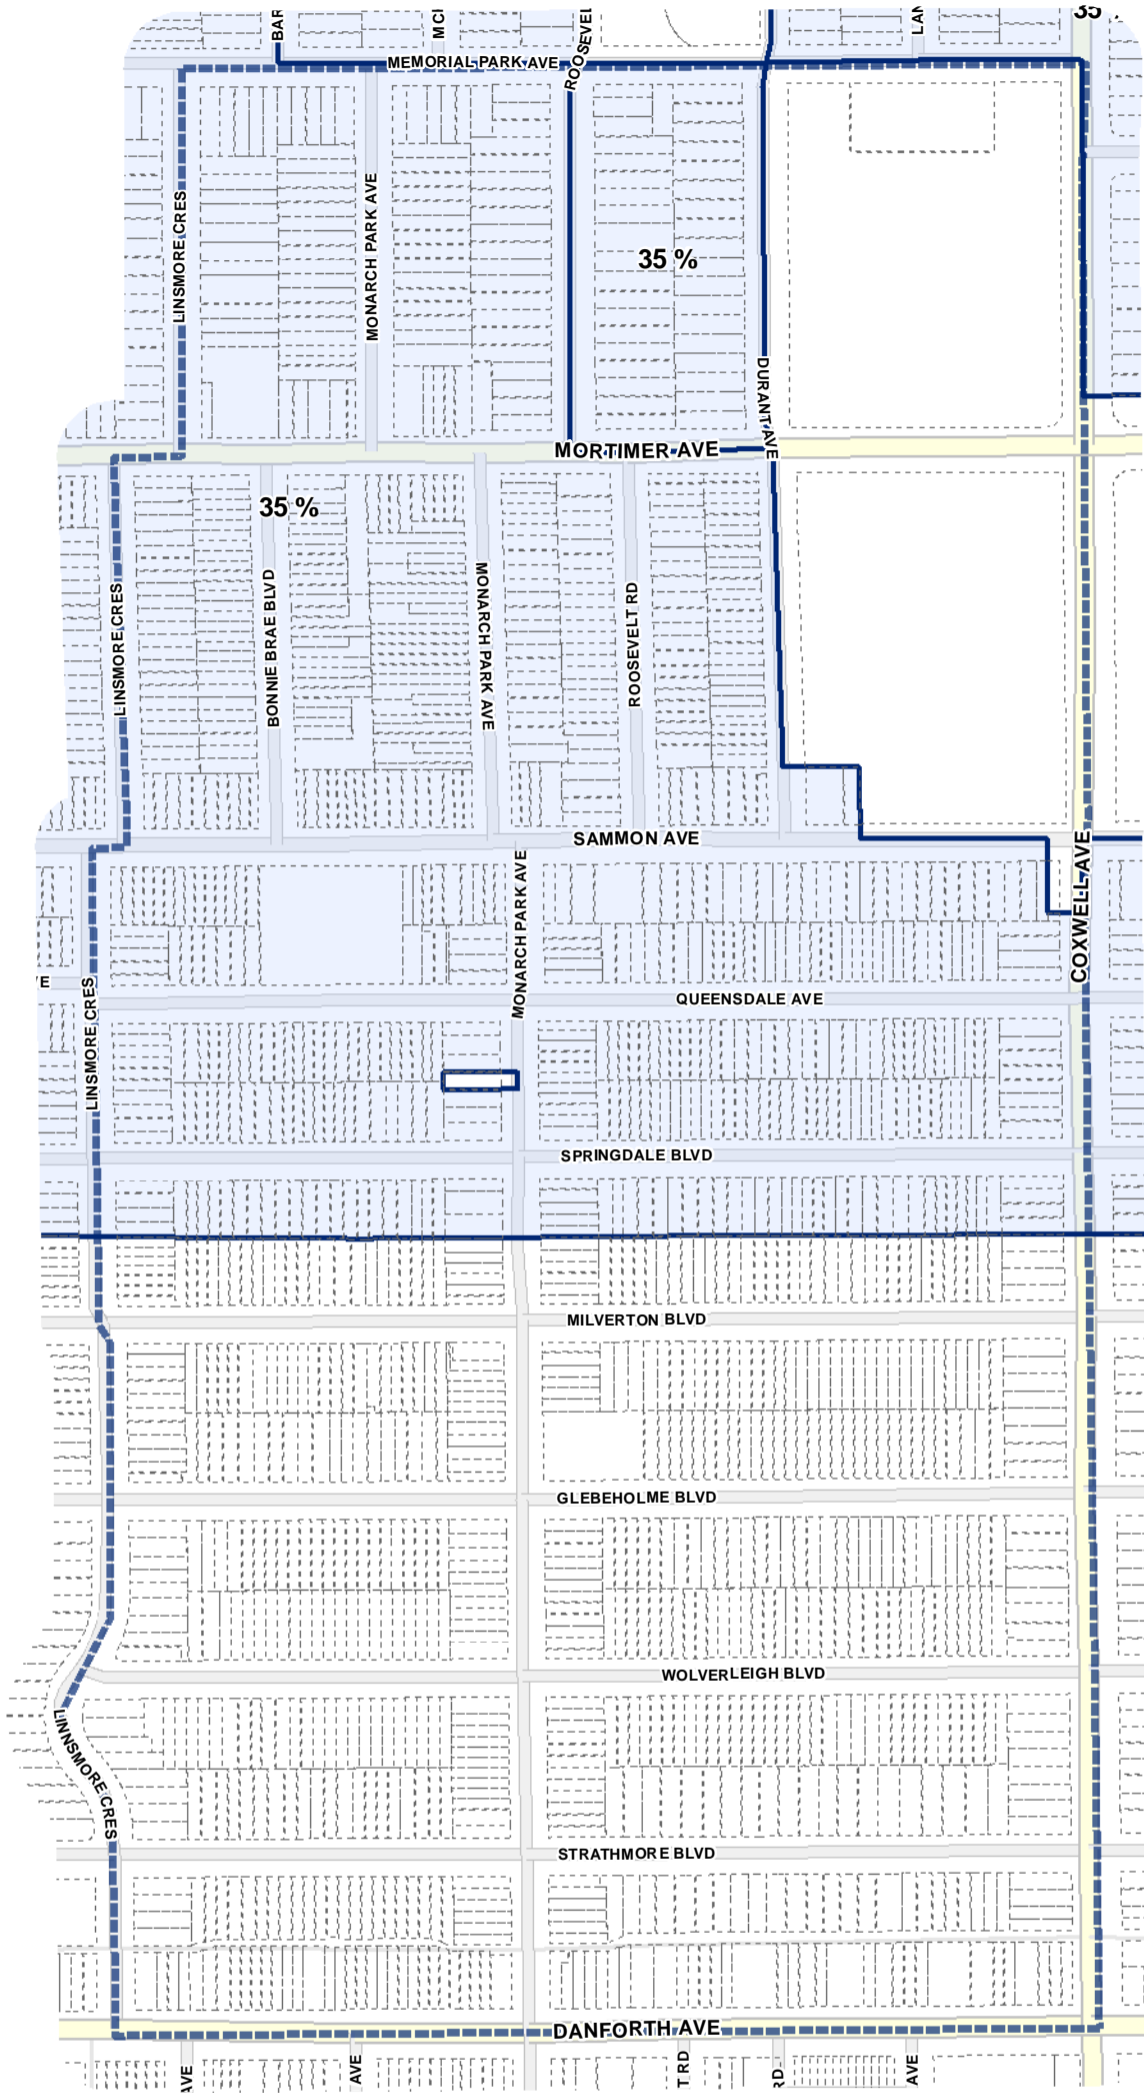

Toronto City Planning
 Zoning Bylaw Map Book Series

Lot Coverage Overlay Map

April 21, 2010
 Planning & Growth Management
 Committee Meeting

- Lot Coverage Overlay
- Map Sheet Boundary
- Properties
- Railway
- Hydro Line

Lot Coverage Overlay Map

April 21, 2010
Planning & Growth Management
Committee Meeting

- Lot Coverage Overlay
- Map Sheet Boundary
- Properties
- Railway
- Hydro Line

- Lot Coverage Overlay
- Map Sheet Boundary
- Properties
- Railway
- Hydro Line

- Lot Coverage Overlay
- Map Sheet Boundary
- Properties
- Railway
- Hydro Line

-  Lot Coverage Overlay
-  Map Sheet Boundary
-  Properties
-  Railway
-  Hydro Line

Lot Coverage Overlay Map

April 21, 2010
Planning & Growth Management
Committee Meeting

- Lot Coverage Overlay
- Map Sheet Boundary
- Properties
- Railway
- Hydro Line

Lot Coverage Overlay Map

April 21, 2010
Planning & Growth Management
Committee Meeting

- Lot Coverage Overlay
- Map Sheet Boundary
- Properties
- Railway
- Hydro Line