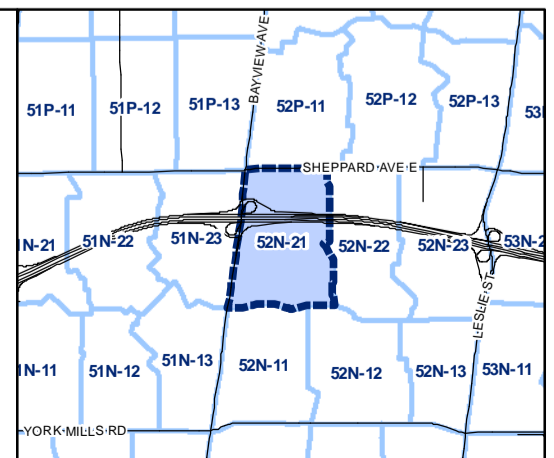

- Lot Coverage Overlay
- Map Sheet Boundary
- Properties
- Railway
- Hydro Line

- Lot Coverage Overlay
- Map Sheet Boundary
- Properties
- Railway
- Hydro Line

-  Lot Coverage Overlay
-  Map Sheet Boundary
-  Properties
-  Railway
-  Hydro Line

Lot Coverage Overlay Map

April 21, 2010
Planning & Growth Management
Committee Meeting

- Lot Coverage Overlay
- Map Sheet Boundary
- Properties
- Railway
- Hydro Line

-  Lot Coverage Overlay
-  Map Sheet Boundary
-  Properties
-  Railway
-  Hydro Line

-  Lot Coverage Overlay
-  Map Sheet Boundary
-  Properties
-  Railway
-  Hydro Line

-  Lot Coverage Overlay
-  Map Sheet Boundary
-  Properties
-  Railway
-  Hydro Line

Lot Coverage Overlay Map

April 21, 2010
Planning & Growth Management
Committee Meeting