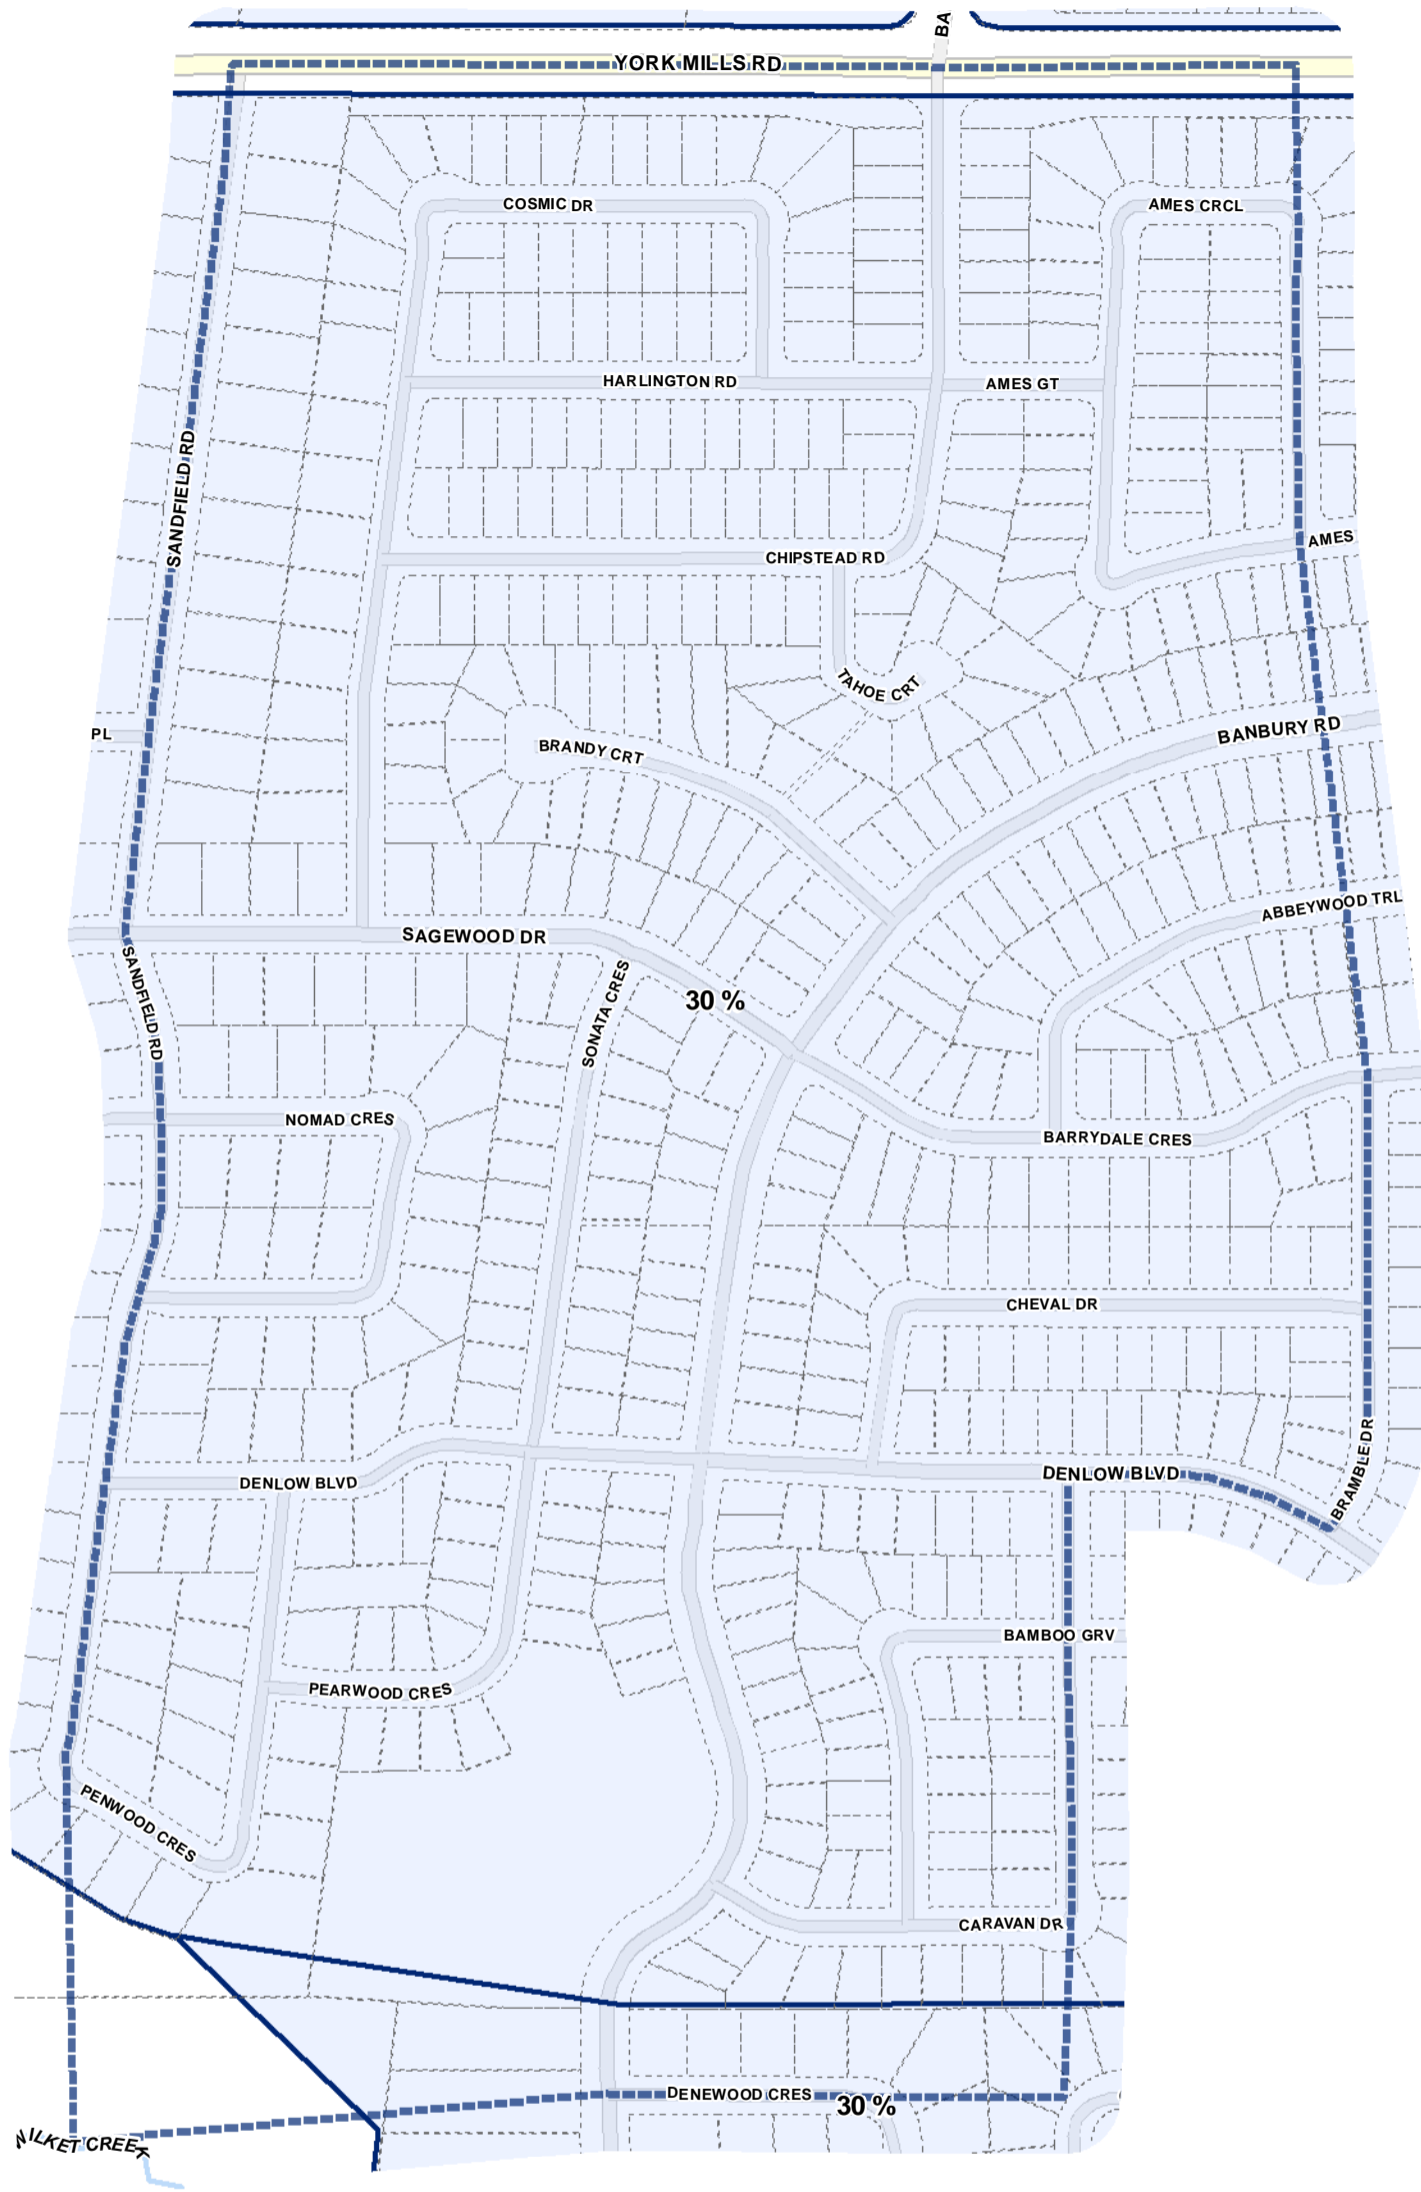

- Lot Coverage Overlay
- Map Sheet Boundary
- Properties
- Railway
- Hydro Line