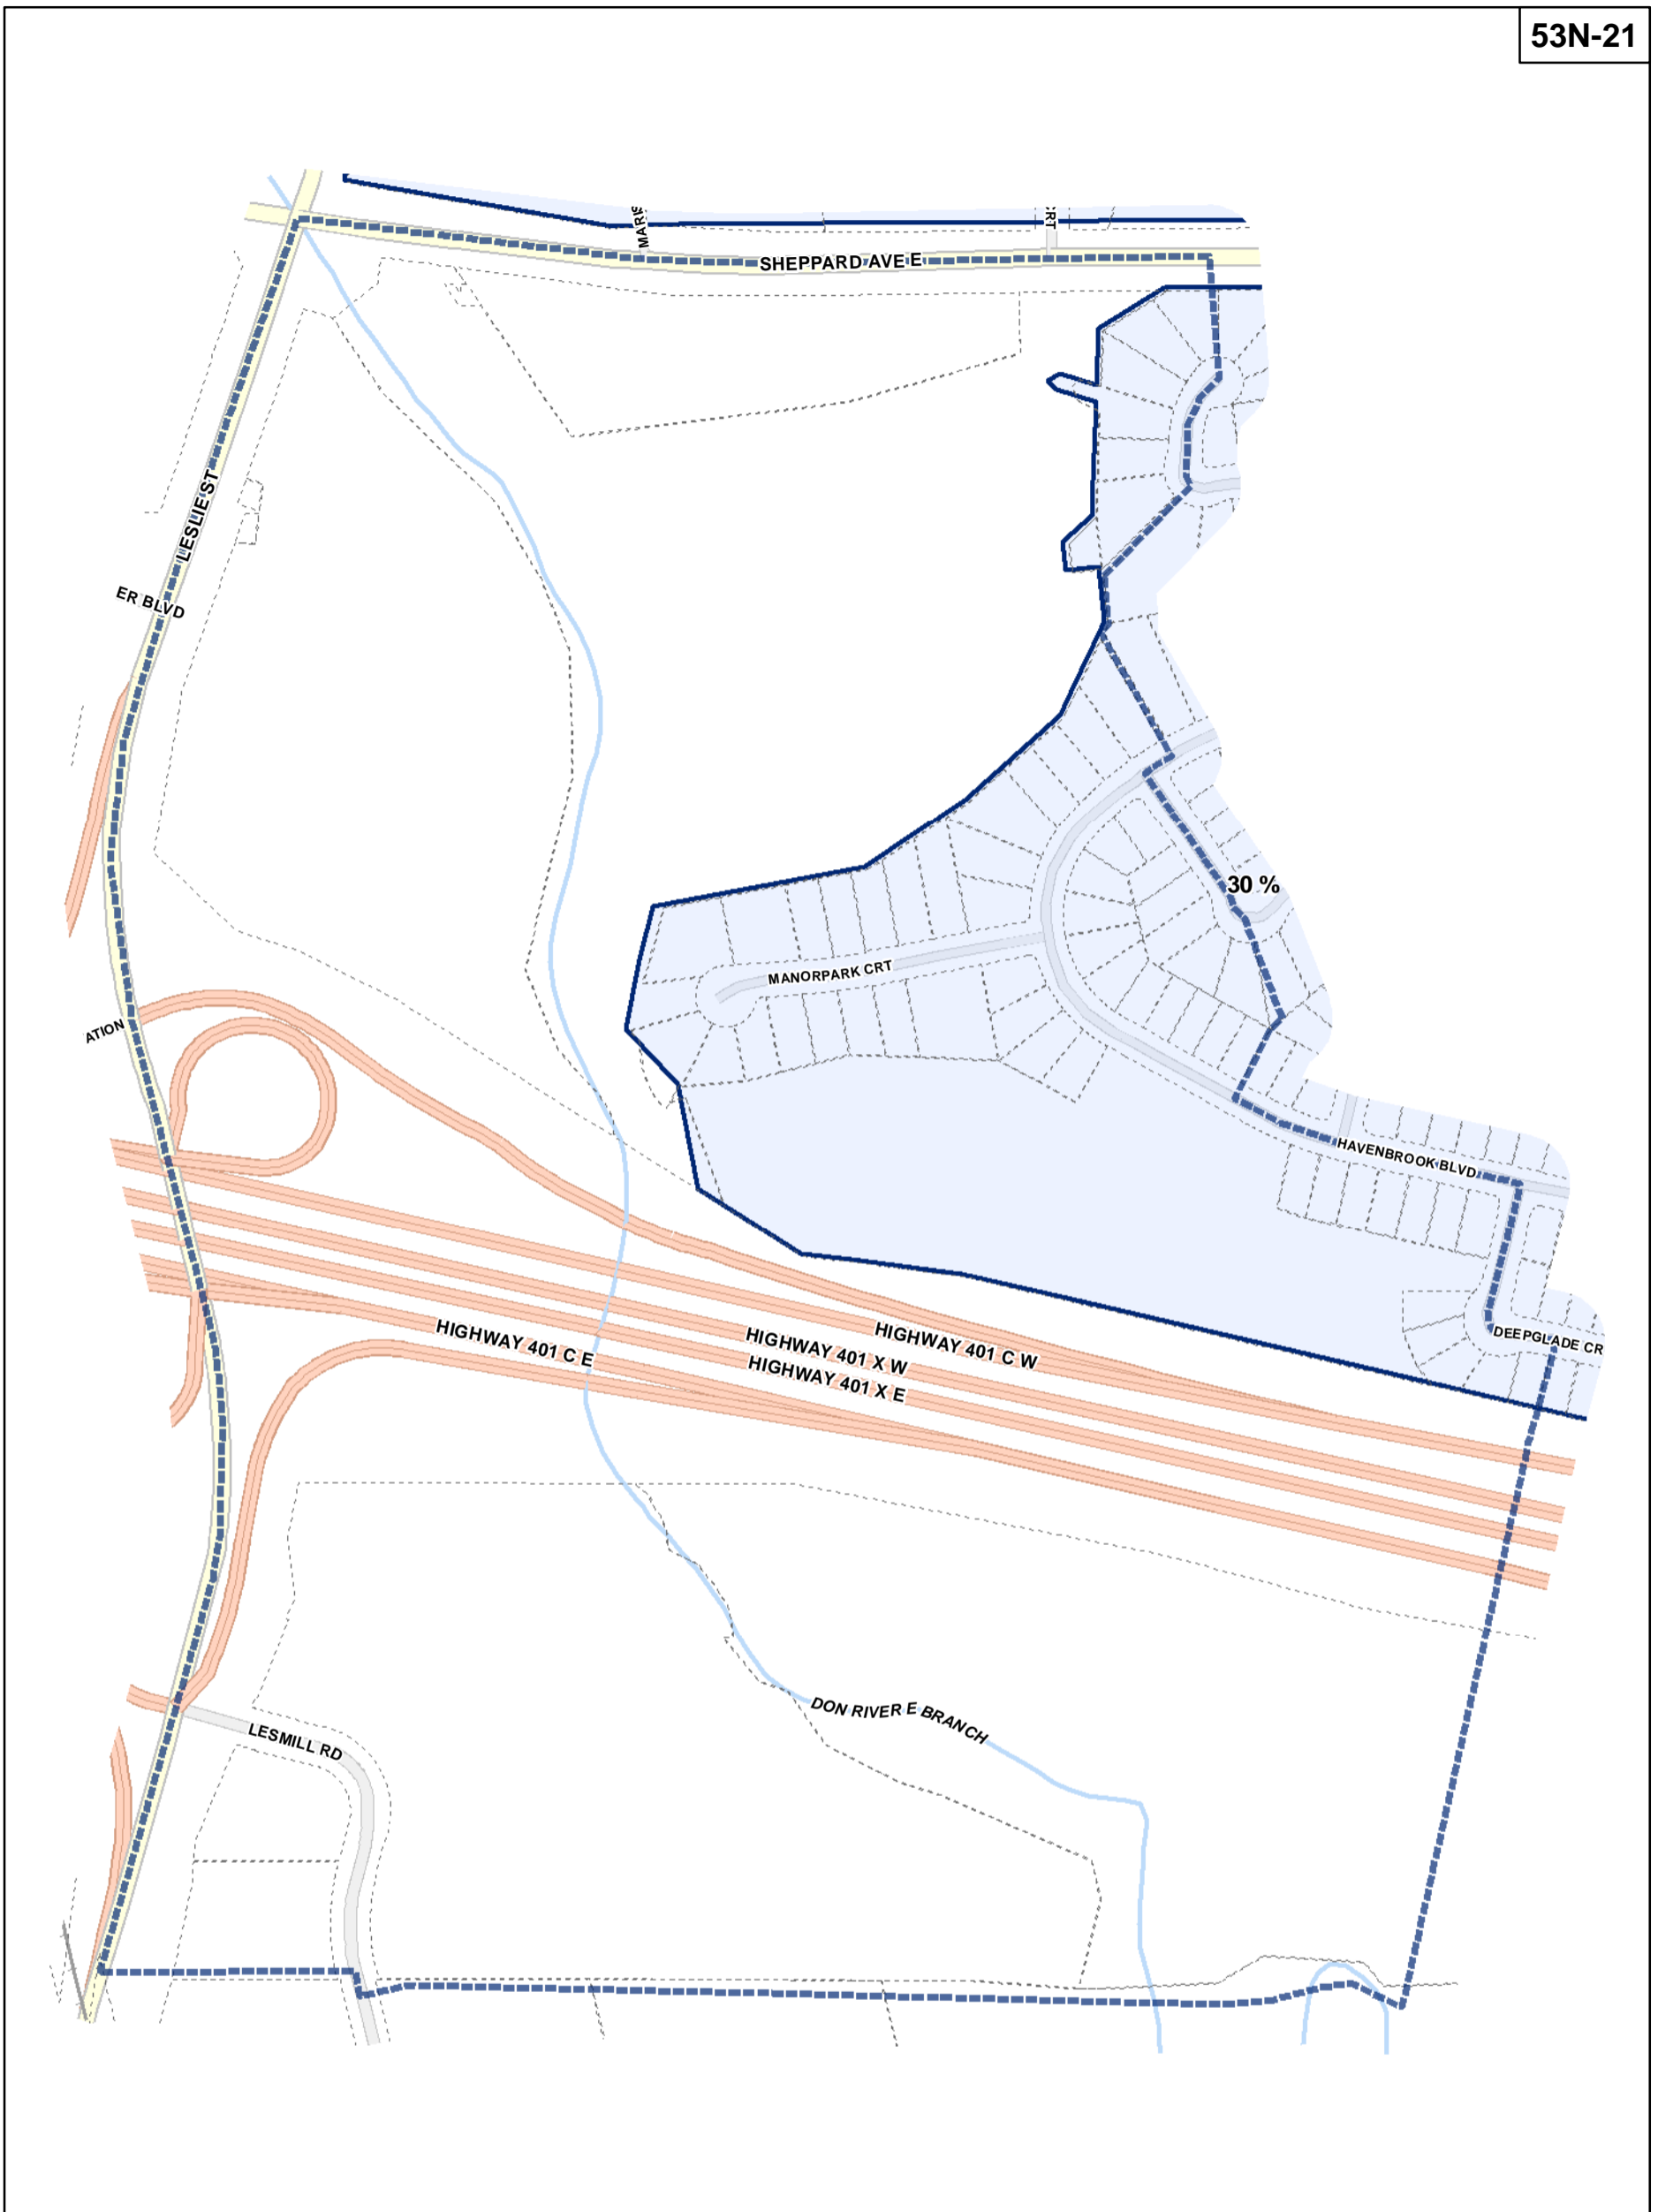

Lot Coverage Overlay Map

April 21, 2010
Planning & Growth Management
Committee Meeting

- Lot Coverage Overlay
- Map Sheet Boundary
- Properties
- Railway
- Hydro Line

- Lot Coverage Overlay
- Map Sheet Boundary
- Properties
- Railway
- Hydro Line

-  Lot Coverage Overlay
-  Map Sheet Boundary
-  Properties
-  Railway
-  Hydro Line

-  Lot Coverage Overlay
-  Map Sheet Boundary
-  Properties
-  Railway
-  Hydro Line

-  Lot Coverage Overlay
-  Map Sheet Boundary
-  Properties
-  Railway
-  Hydro Line

-  Lot Coverage Overlay
-  Map Sheet Boundary
-  Properties
-  Railway
-  Hydro Line

Toronto City Planning
 Zoning Bylaw Map Book Series

Lot Coverage Overlay Map

April 21, 2010
 Planning & Growth Management
 Committee Meeting