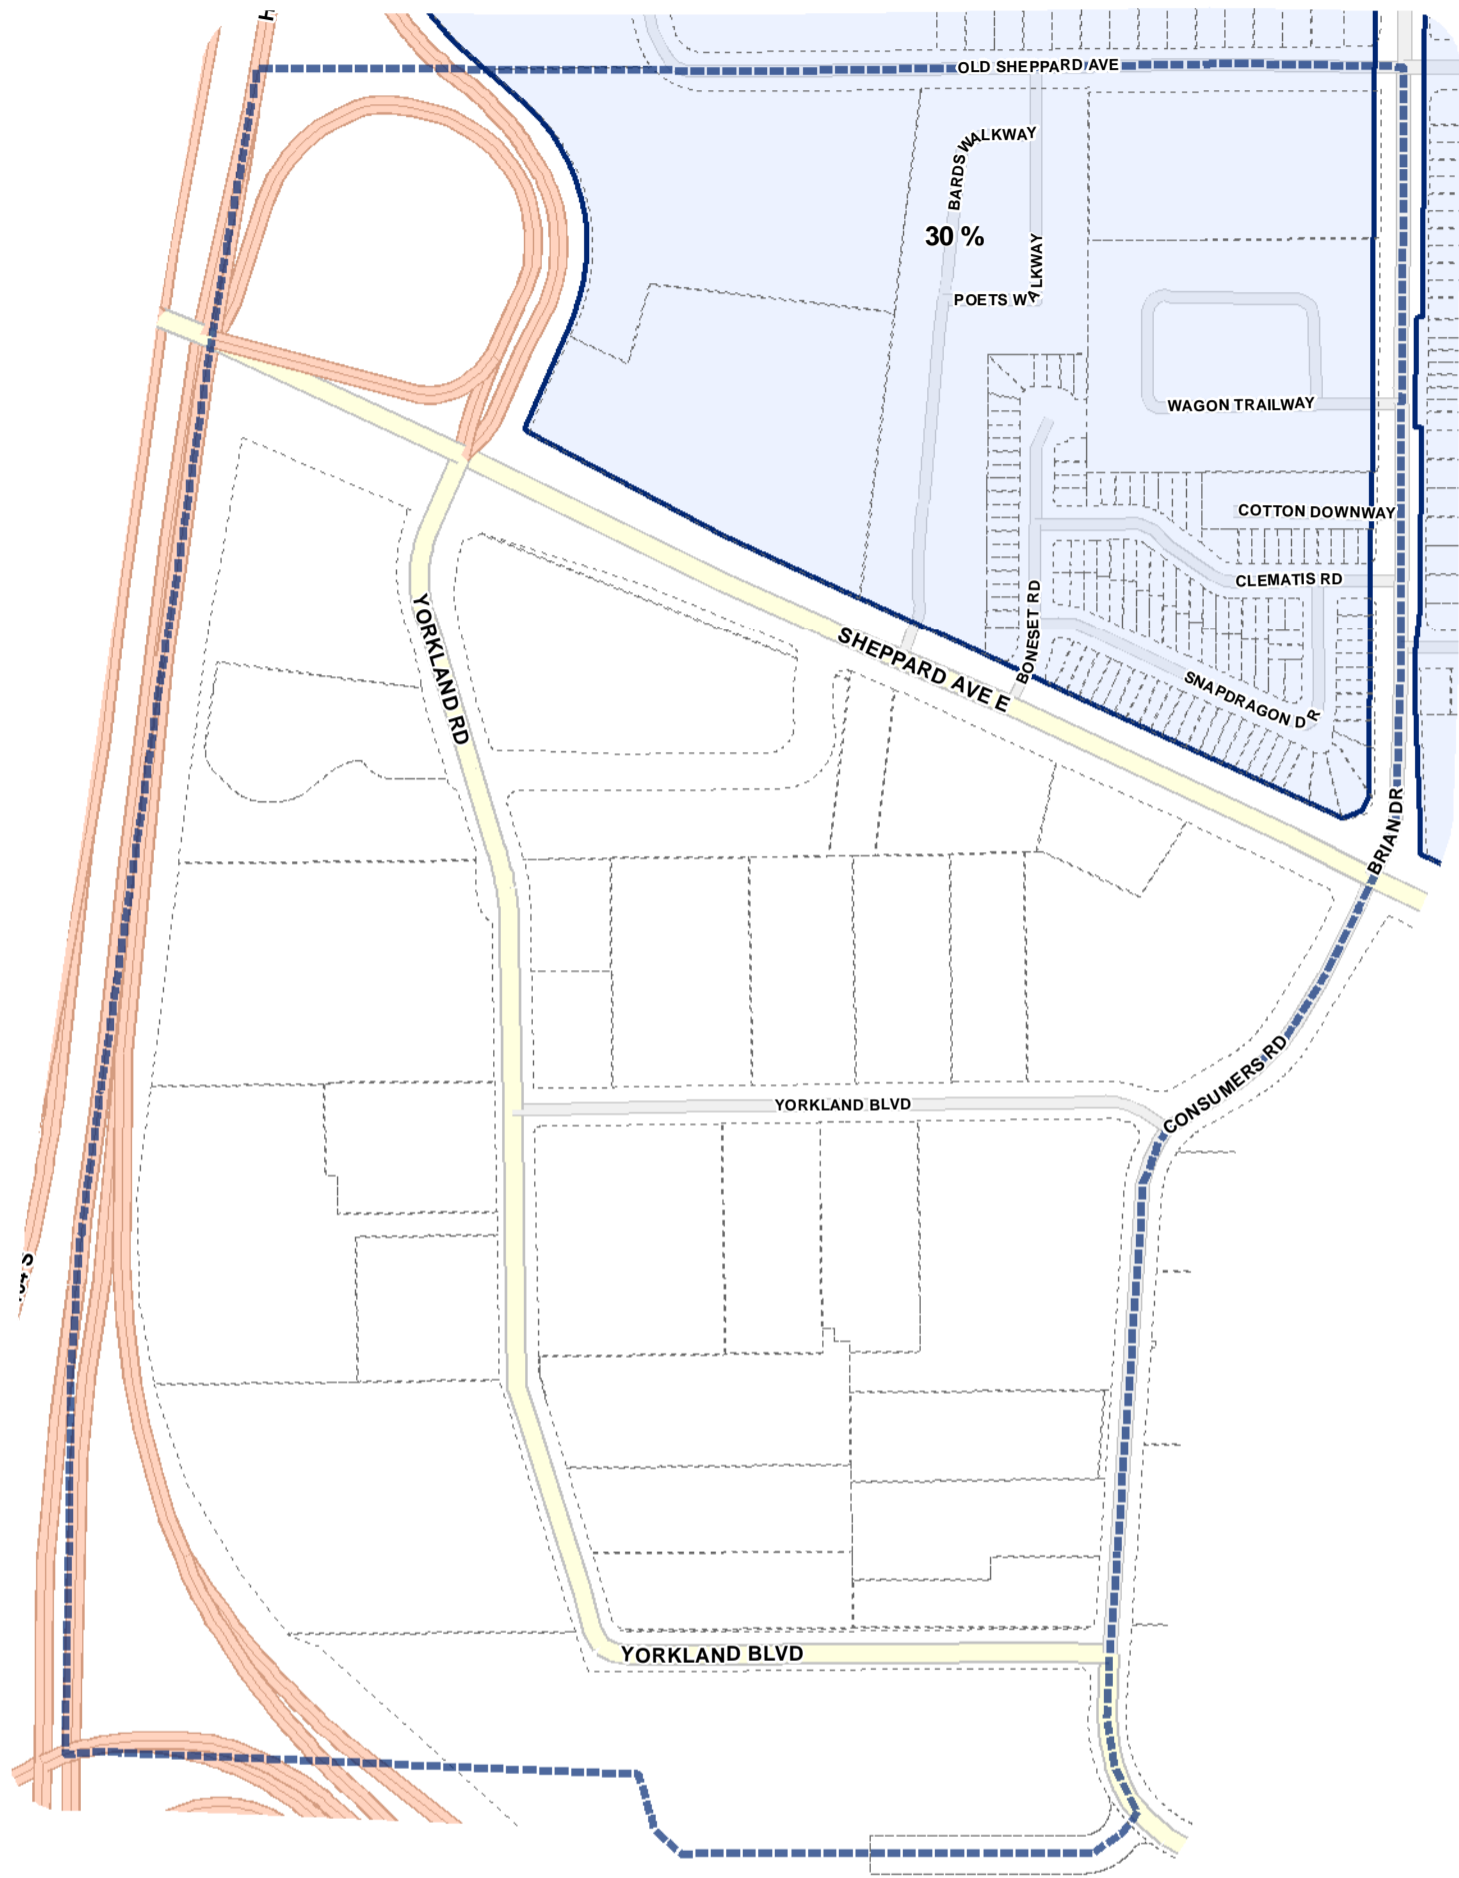

Lot Coverage Overlay Map

April 21, 2010
 Planning & Growth Management
 Committee Meeting

Lot Coverage Overlay Map

April 21, 2010
Planning & Growth Management
Committee Meeting

- Lot Coverage Overlay
- Map Sheet Boundary
- Properties
- Railway
- Hydro Line

Lot Coverage Overlay Map

April 21, 2010
Planning & Growth Management
Committee Meeting

- Lot Coverage Overlay
- Map Sheet Boundary
- Properties
- Railway
- Hydro Line

-  Lot Coverage Overlay
-  Map Sheet Boundary
-  Properties
-  Railway
-  Hydro Line

Toronto City Planning
 Zoning Bylaw Map Book Series

Lot Coverage Overlay Map

April 21, 2010
 Planning & Growth Management
 Committee Meeting

- Lot Coverage Overlay
- Map Sheet Boundary
- Properties
- Railway
- Hydro Line