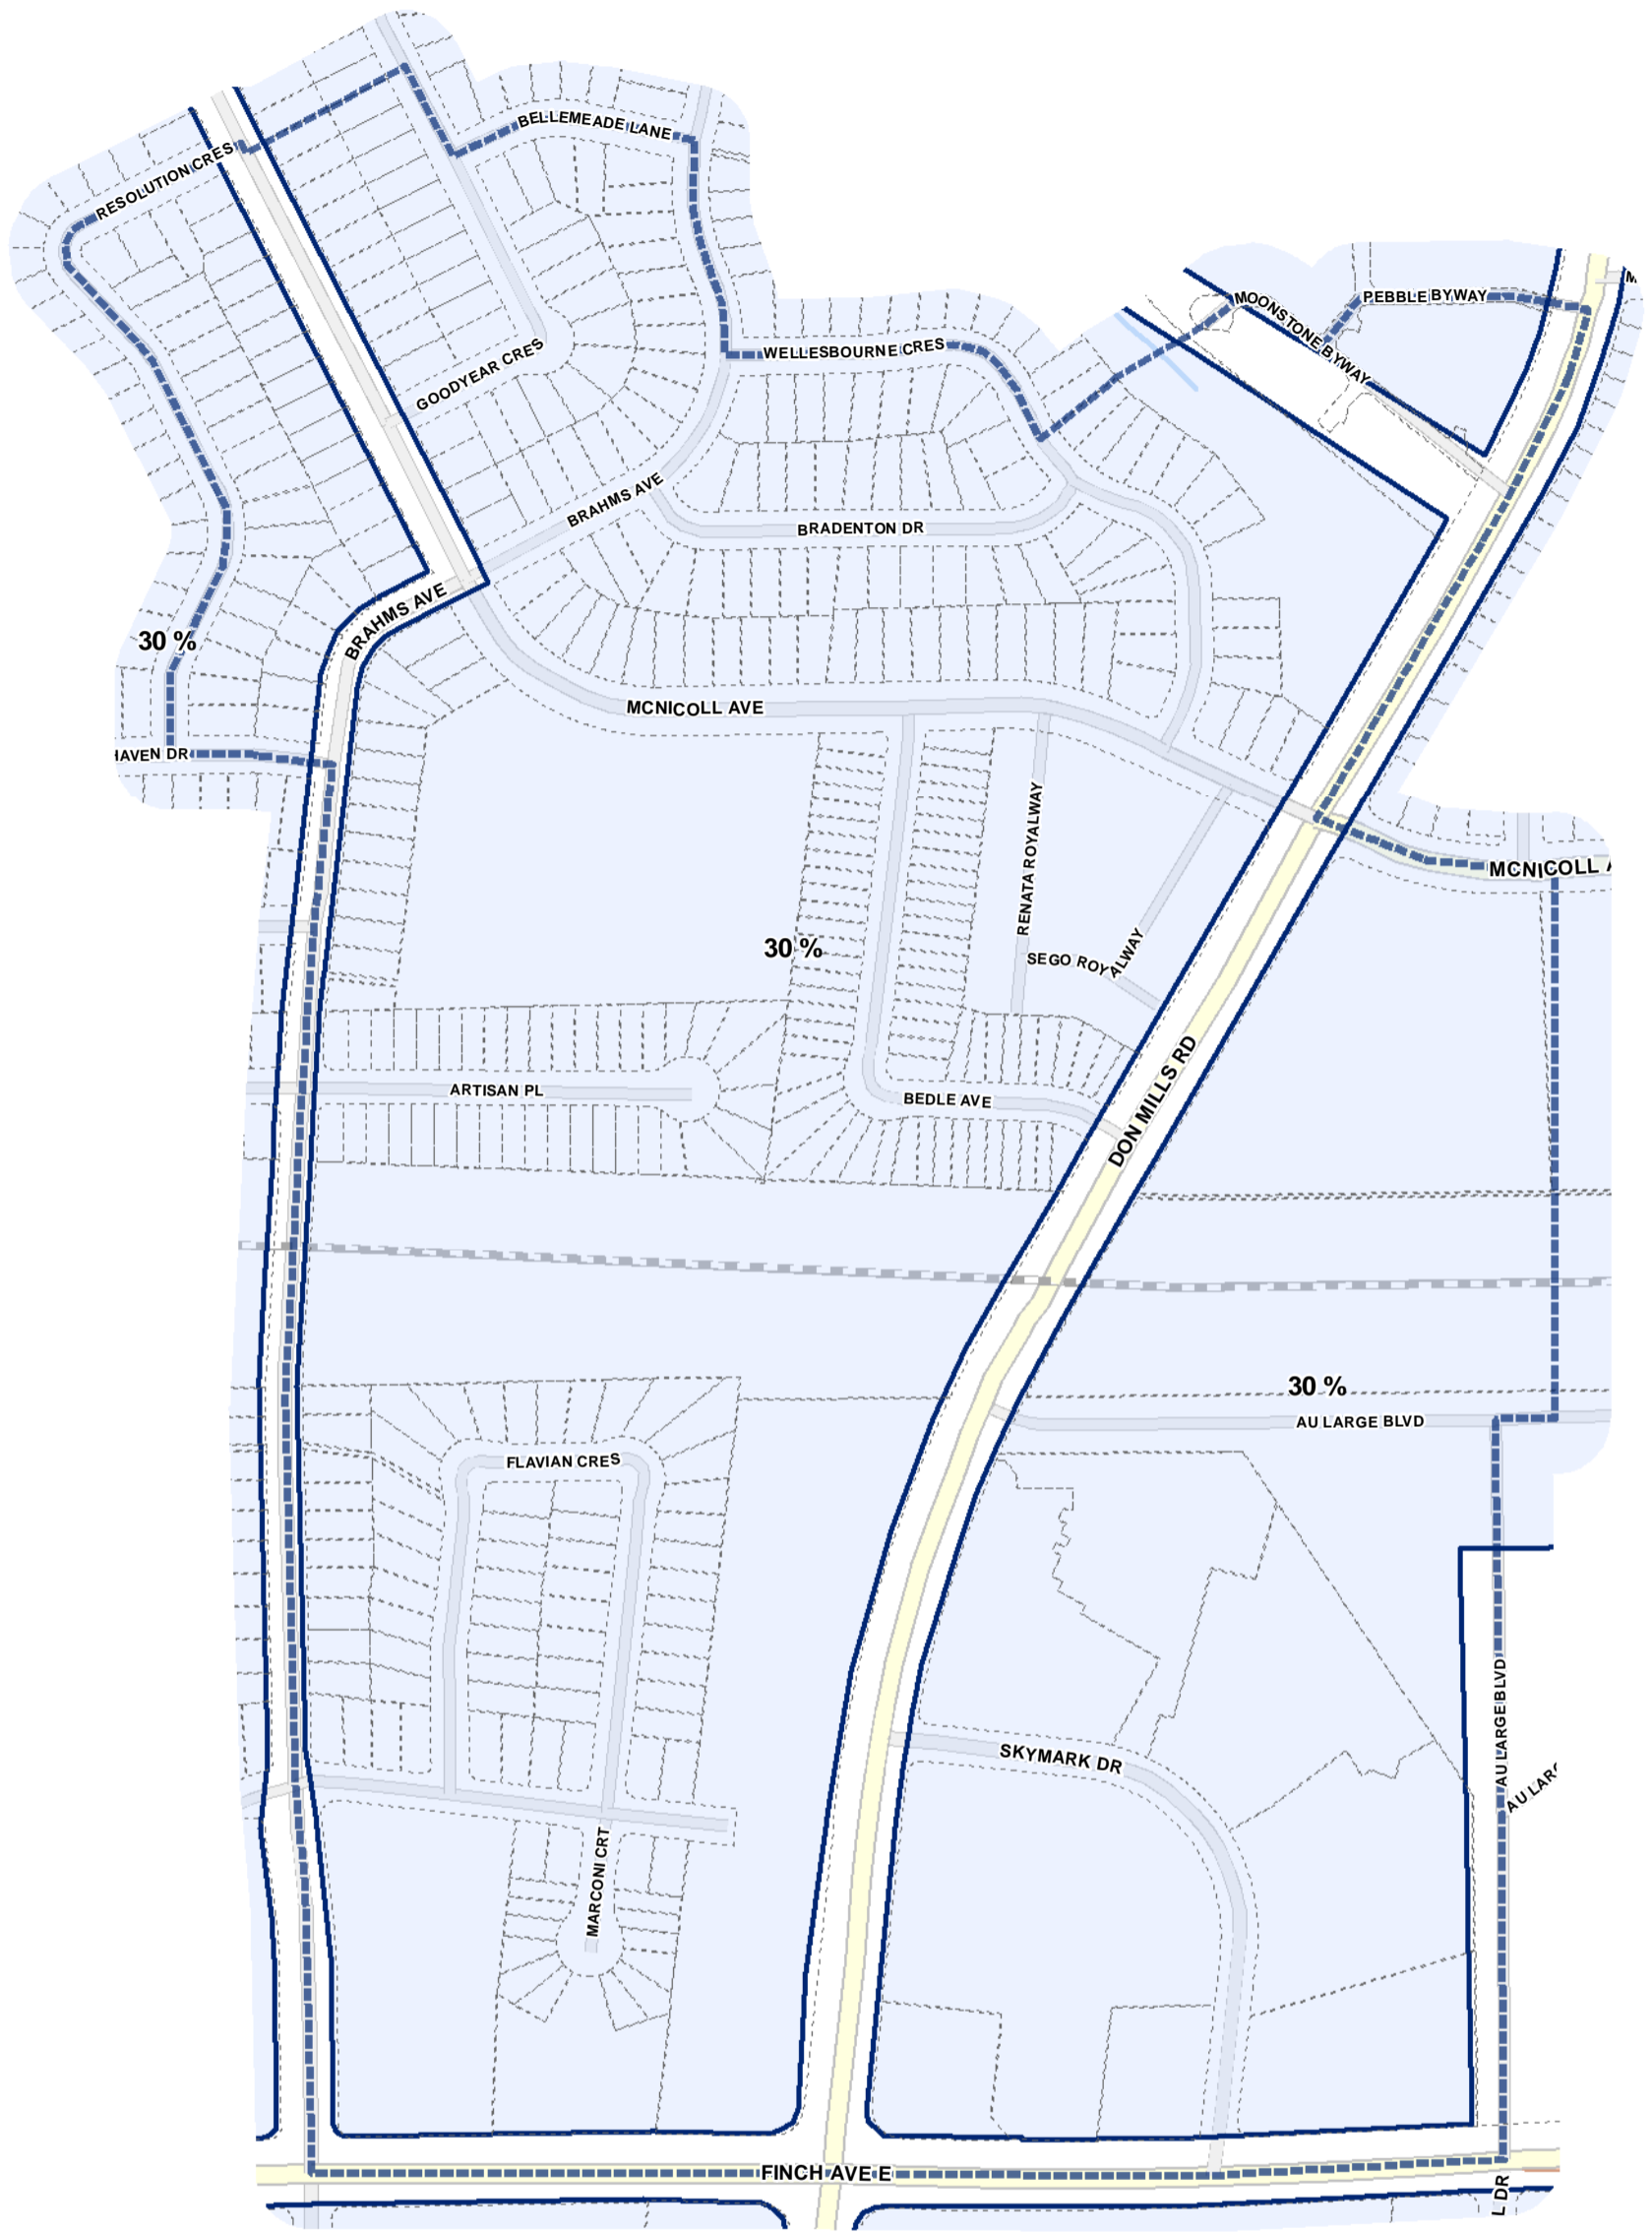

-  Lot Coverage Overlay
-  Map Sheet Boundary
-  Properties
-  Railway
-  Hydro Line

Toronto City Planning
 Zoning Bylaw Map Book Series

Lot Coverage Overlay Map

April 21, 2010
 Planning & Growth Management
 Committee Meeting

- Lot Coverage Overlay
- Map Sheet Boundary
- Properties
- Railway
- Hydro Line

Lot Coverage Overlay Map

April 21, 2010
Planning & Growth Management
Committee Meeting

-  Lot Coverage Overlay
-  Map Sheet Boundary
-  Properties
-  Railway
-  Hydro Line

- Lot Coverage Overlay
- Map Sheet Boundary
- Properties
- Railway
- Hydro Line

1:4,000

-  Lot Coverage Overlay
-  Map Sheet Boundary
-  Properties
-  Railway
-  Hydro Line

-  Lot Coverage Overlay
-  Map Sheet Boundary
-  Properties
-  Railway
-  Hydro Line

Lot Coverage Overlay Map

April 21, 2010
Planning & Growth Management
Committee Meeting

- Lot Coverage Overlay
- Map Sheet Boundary
- Properties
- Railway
- Hydro Line

Lot Coverage Overlay Map

April 21, 2010
Planning & Growth Management
Committee Meeting