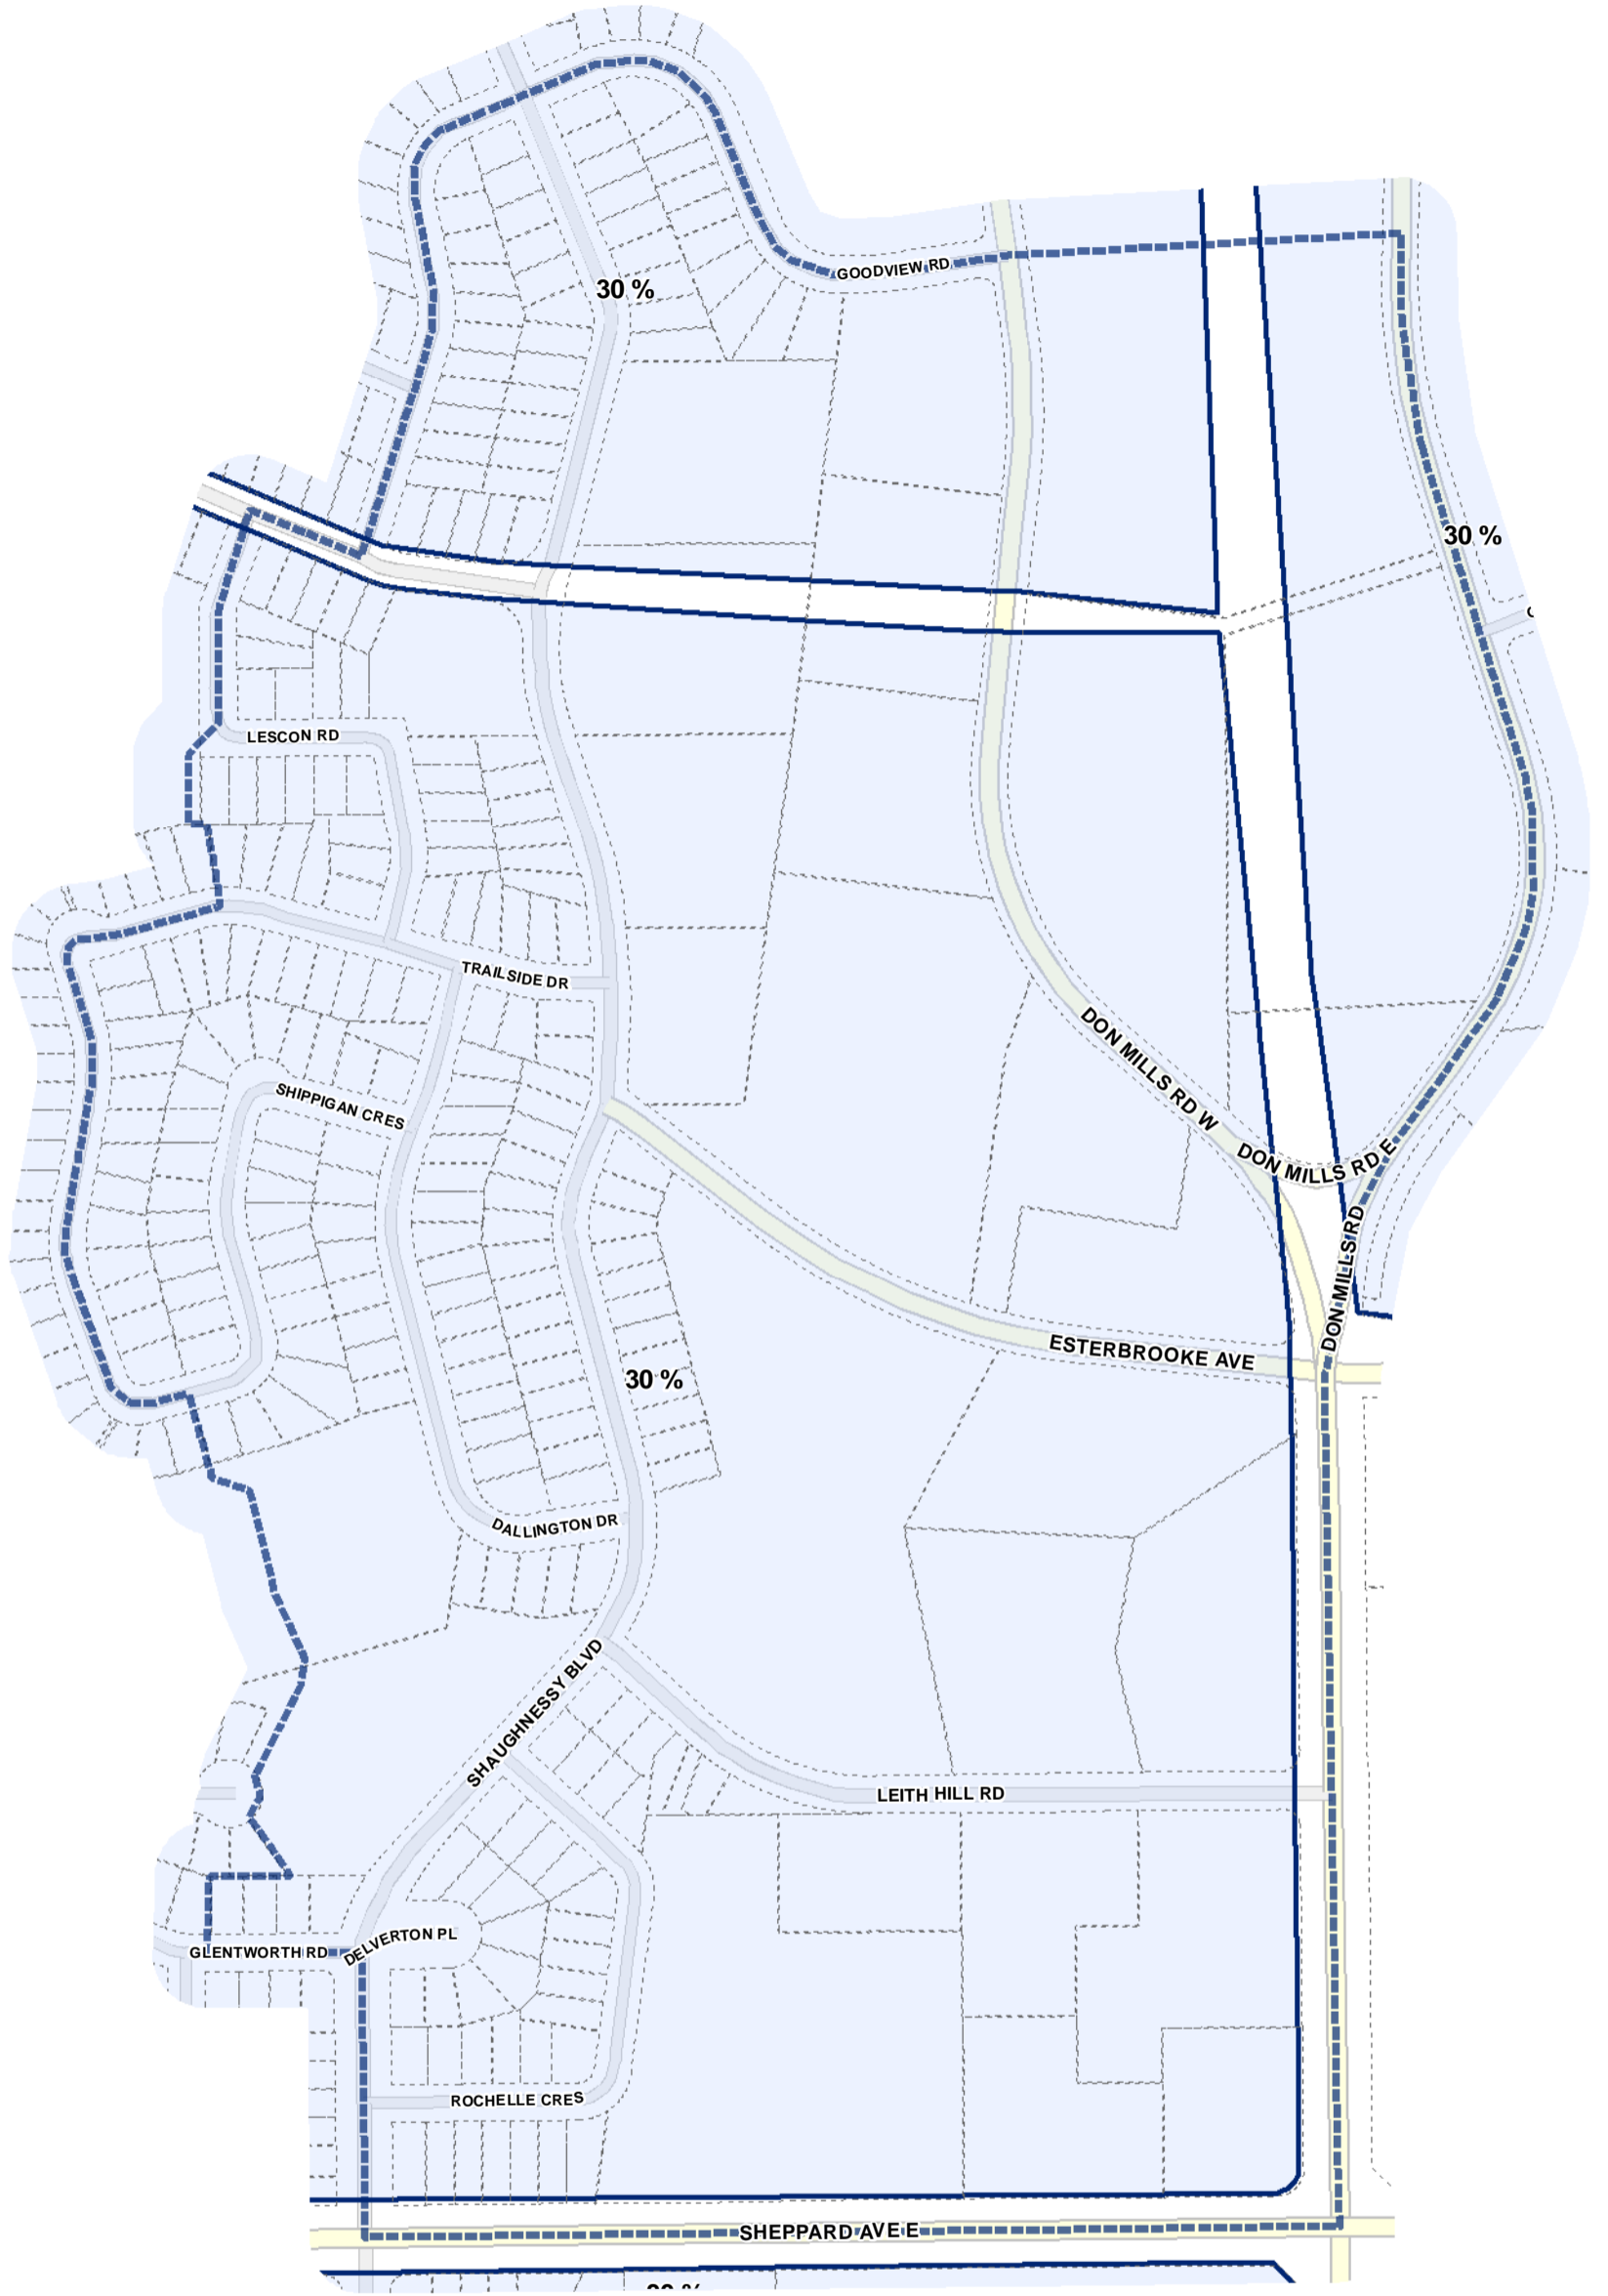

-  Lot Coverage Overlay
-  Map Sheet Boundary
-  Properties
-  Railway
-  Hydro Line

-  Lot Coverage Overlay
-  Map Sheet Boundary
-  Properties
-  Railway
-  Hydro Line

-  Lot Coverage Overlay
-  Map Sheet Boundary
-  Properties
-  Railway
-  Hydro Line

-  Lot Coverage Overlay
-  Map Sheet Boundary
-  Properties
-  Railway
-  Hydro Line

Toronto City Planning
 Zoning Bylaw Map Book Series

Lot Coverage Overlay Map

April 21, 2010
 Planning & Growth Management
 Committee Meeting

- Lot Coverage Overlay
- Map Sheet Boundary
- Properties
- Railway
- Hydro Line

- Lot Coverage Overlay
- Map Sheet Boundary
- Properties
- Railway
- Hydro Line

Lot Coverage Overlay Map

April 21, 2010
Planning & Growth Management
Committee Meeting