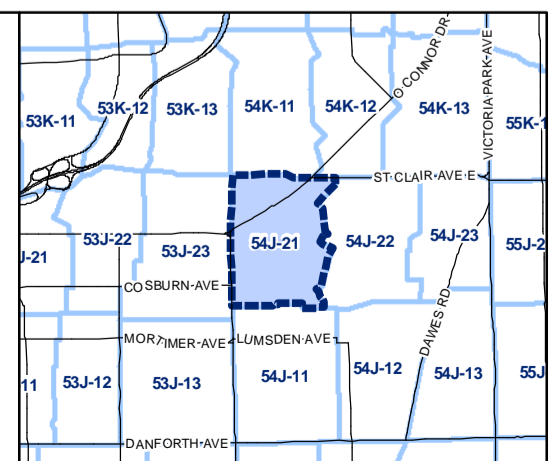

Lot Coverage Overlay Map

April 21, 2010
Planning & Growth Management
Committee Meeting

- Lot Coverage Overlay
- Map Sheet Boundary
- Properties
- Railway
- Hydro Line

Lot Coverage Overlay Map

April 21, 2010
Planning & Growth Management
Committee Meeting

-  Lot Coverage Overlay
-  Map Sheet Boundary
-  Properties
-  Railway
-  Hydro Line

1:4,000

-  Lot Coverage Overlay
-  Map Sheet Boundary
-  Properties
-  Railway
-  Hydro Line

Lot Coverage Overlay Map

April 21, 2010
Planning & Growth Management
Committee Meeting

-  Lot Coverage Overlay
-  Map Sheet Boundary
-  Properties
-  Railway
-  Hydro Line

Lot Coverage Overlay Map

April 21, 2010
Planning & Growth Management
Committee Meeting

- Lot Coverage Overlay
- Map Sheet Boundary
- Properties
- Railway
- Hydro Line