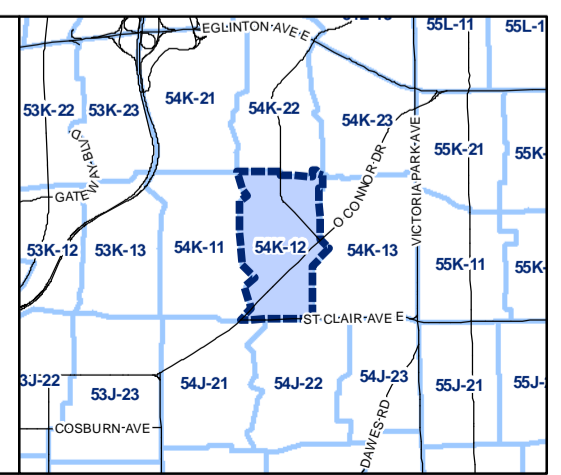

-  Lot Coverage Overlay
-  Map Sheet Boundary
-  Properties
-  Railway
-  Hydro Line

Lot Coverage Overlay Map

April 21, 2010
Planning & Growth Management
Committee Meeting

-  Lot Coverage Overlay
-  Map Sheet Boundary
-  Properties
-  Railway
-  Hydro Line

Lot Coverage Overlay Map

April 21, 2010
Planning & Growth Management
Committee Meeting

- Lot Coverage Overlay
- Map Sheet Boundary
- Properties
- Railway
- Hydro Line

Toronto City Planning
 Zoning Bylaw Map Book Series