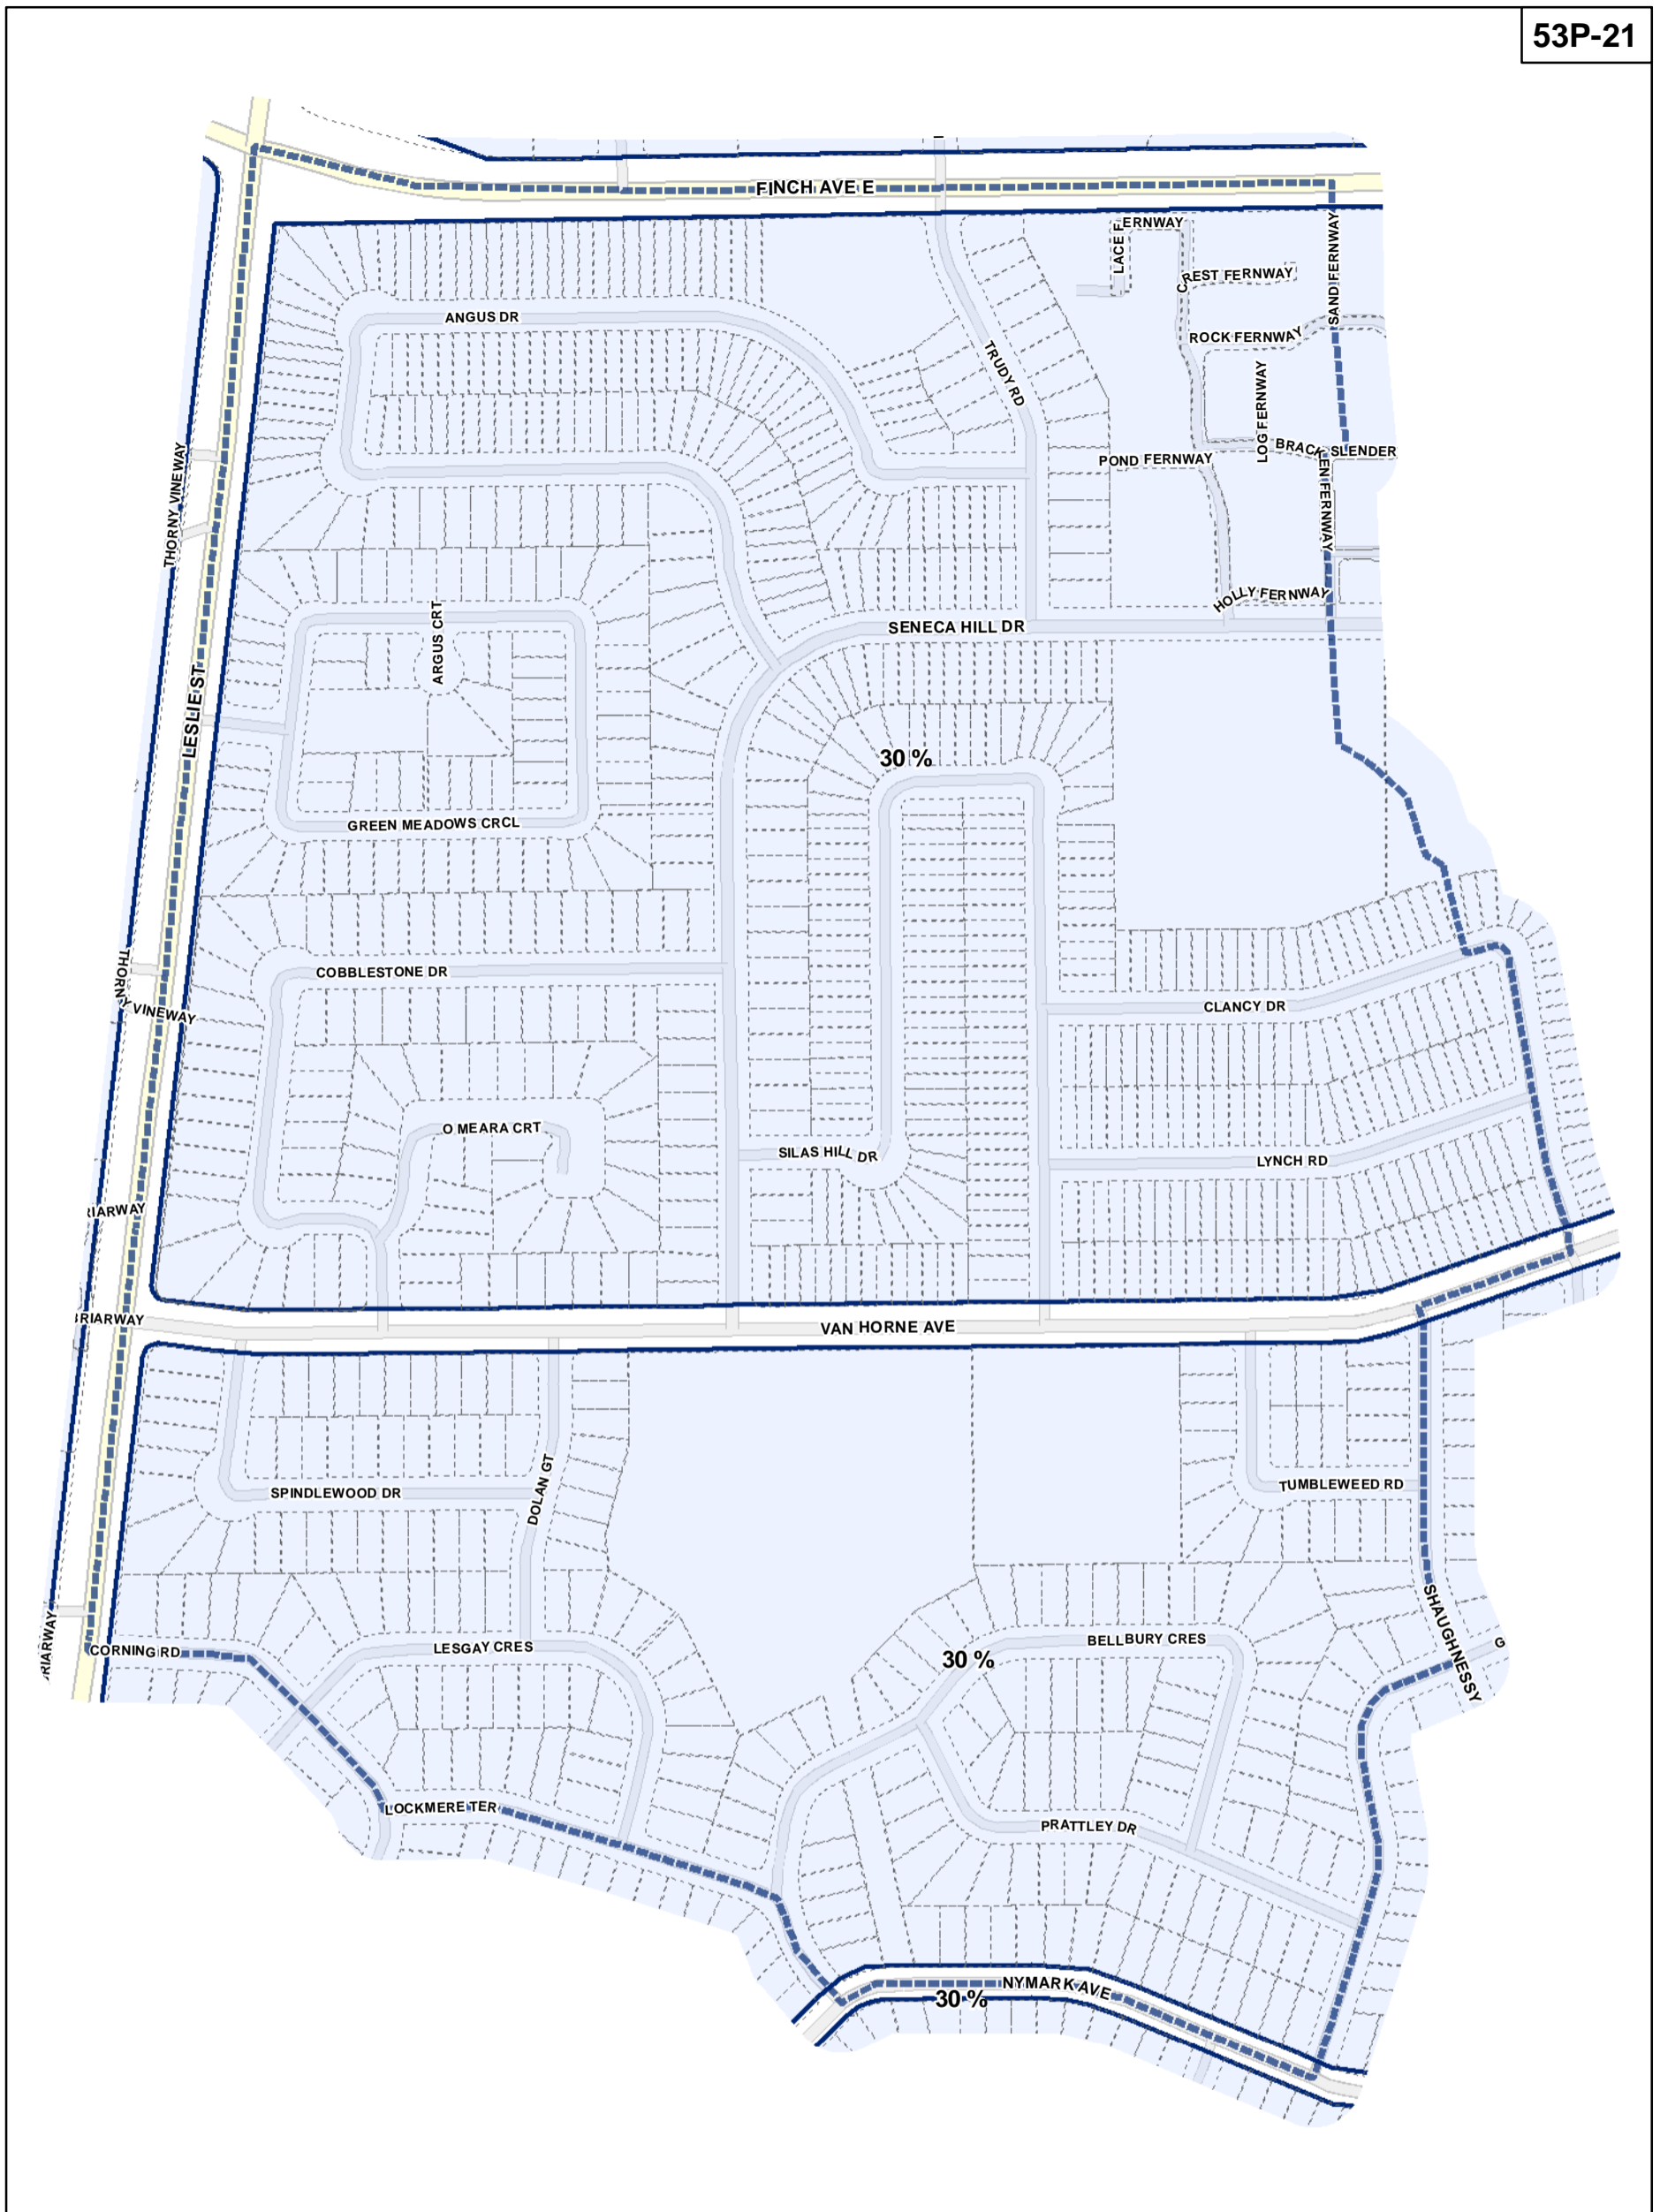

-  Lot Coverage Overlay
-  Map Sheet Boundary
-  Properties
-  Railway
-  Hydro Line

Toronto City Planning
 Zoning Bylaw Map Book Series

Lot Coverage Overlay Map

April 21, 2010
 Planning & Growth Management
 Committee Meeting

- Lot Coverage Overlay
- Map Sheet Boundary
- Properties
- Railway
- Hydro Line

- Lot Coverage Overlay
- Map Sheet Boundary
- Properties
- Railway
- Hydro Line

Lot Coverage Overlay Map

April 21, 2010
Planning & Growth Management
Committee Meeting

- Lot Coverage Overlay
- Map Sheet Boundary
- Properties
- Railway
- Hydro Line

Lot Coverage Overlay Map

April 21, 2010
Planning & Growth Management
Committee Meeting

-  Lot Coverage Overlay
-  Map Sheet Boundary
-  Properties
-  Railway
-  Hydro Line

- Lot Coverage Overlay
- Map Sheet Boundary
- Properties
- Railway
- Hydro Line

1:4,000

-  Lot Coverage Overlay
-  Map Sheet Boundary
-  Properties
-  Railway
-  Hydro Line

-  Lot Coverage Overlay
-  Map Sheet Boundary
-  Properties
-  Railway
-  Hydro Line