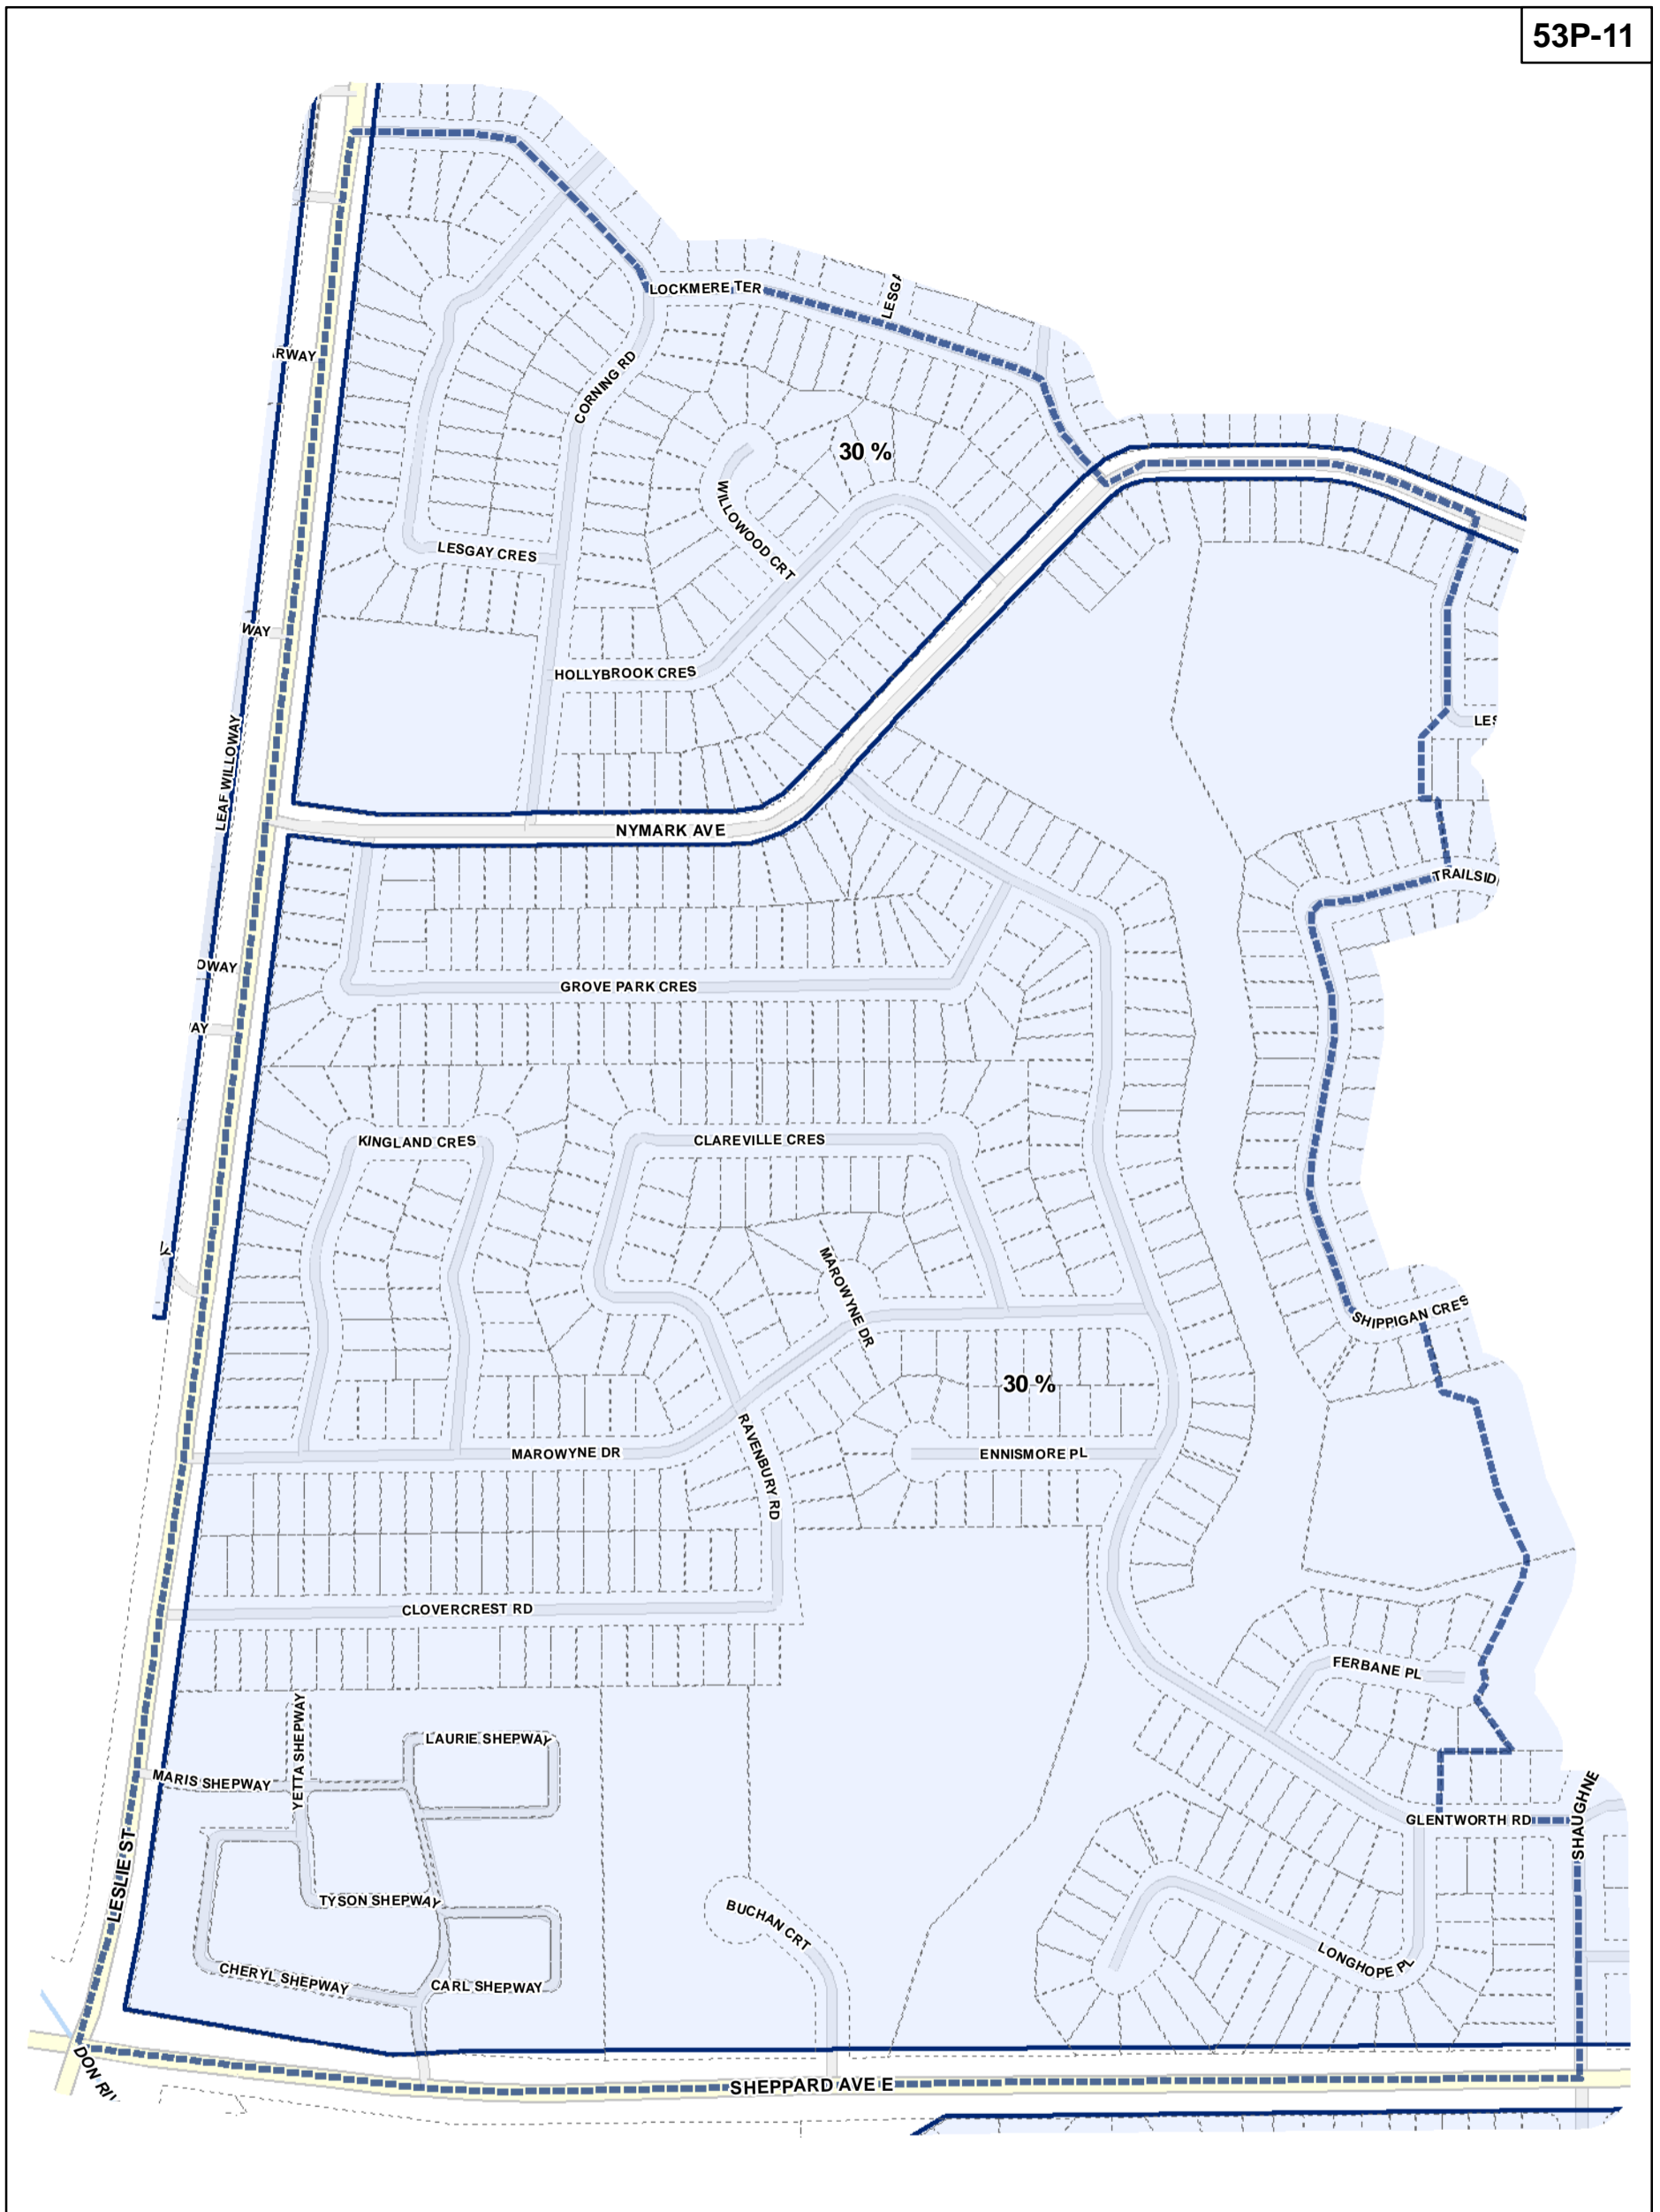

-  Lot Coverage Overlay
-  Map Sheet Boundary
-  Properties
-  Railway
-  Hydro Line

-  Lot Coverage Overlay
-  Map Sheet Boundary
-  Properties
-  Railway
-  Hydro Line

-  Lot Coverage Overlay
-  Map Sheet Boundary
-  Properties
-  Railway
-  Hydro Line

-  Lot Coverage Overlay
-  Map Sheet Boundary
-  Properties
-  Railway
-  Hydro Line

Toronto City Planning
 Zoning Bylaw Map Book Series

Lot Coverage Overlay Map

April 21, 2010
 Planning & Growth Management
 Committee Meeting

- Lot Coverage Overlay
- Map Sheet Boundary
- Properties
- Railway
- Hydro Line

- Lot Coverage Overlay
- Map Sheet Boundary
- Properties
- Railway
- Hydro Line

Lot Coverage Overlay Map

April 21, 2010
Planning & Growth Management
Committee Meeting