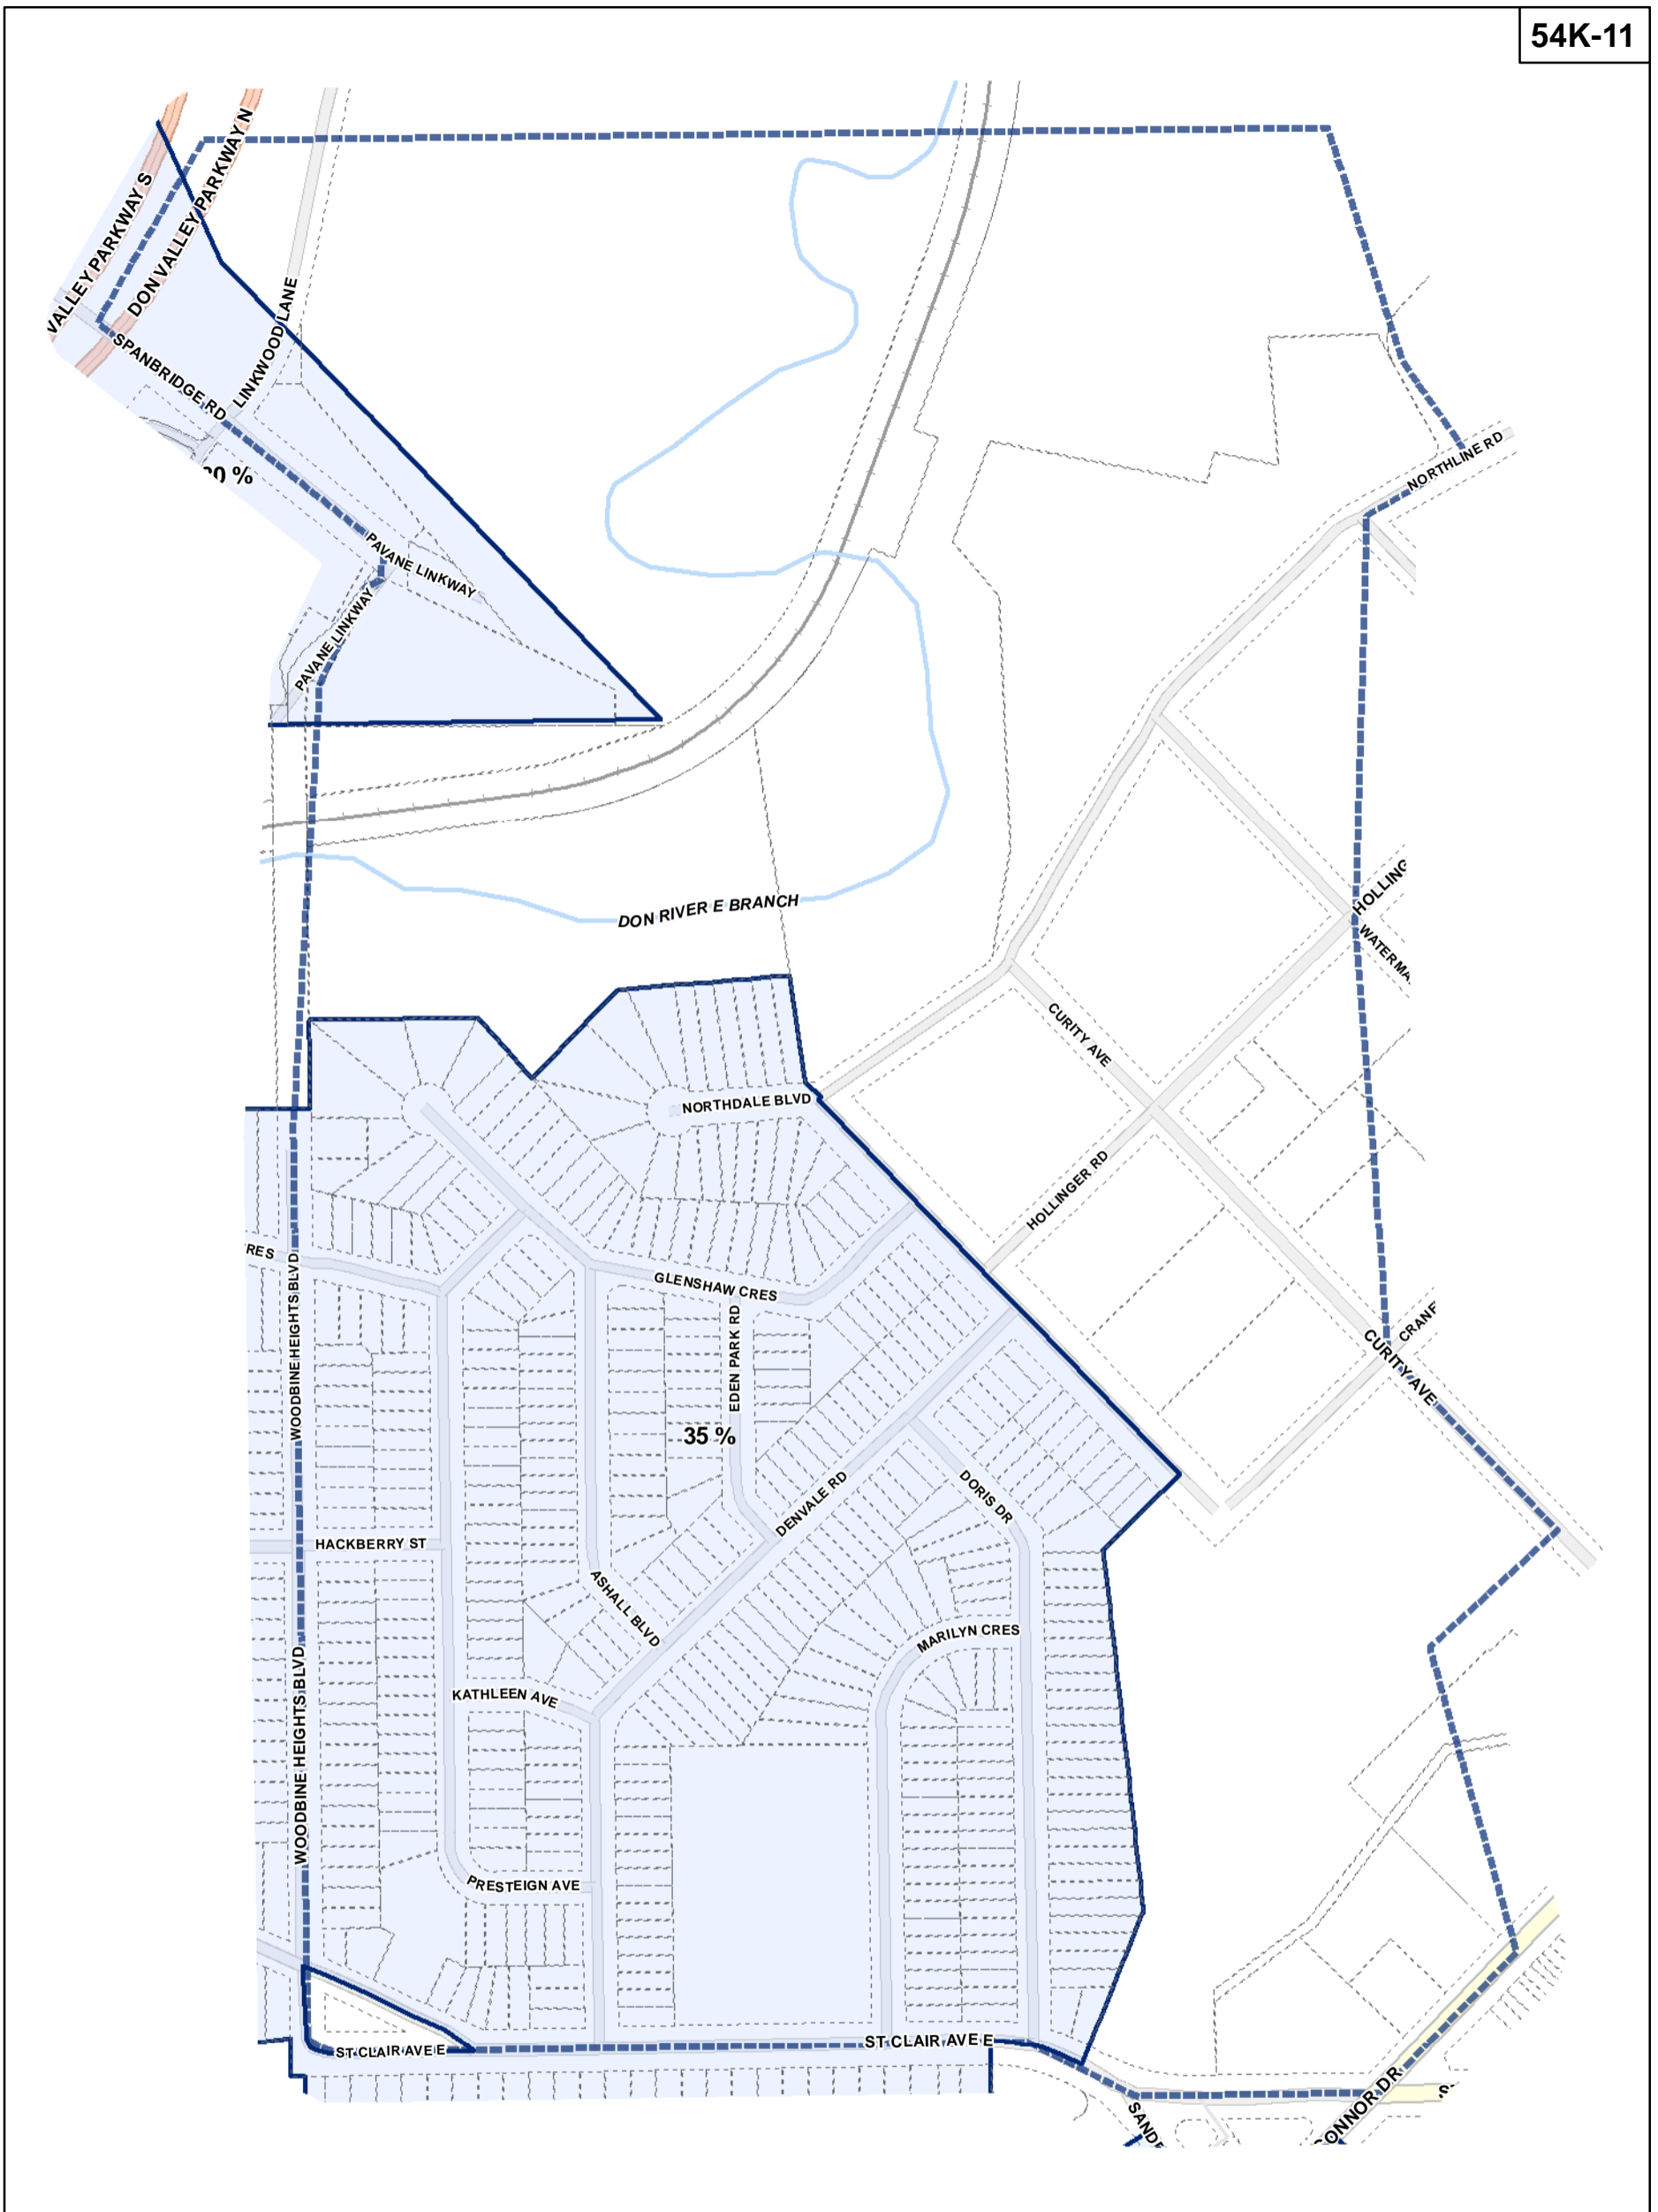

-  Lot Coverage Overlay
-  Map Sheet Boundary
-  Properties
-  Railway
-  Hydro Line

1:4,000

-  Lot Coverage Overlay
-  Map Sheet Boundary
-  Properties
-  Railway
-  Hydro Line

Lot Coverage Overlay Map

April 21, 2010
Planning & Growth Management
Committee Meeting

-  Lot Coverage Overlay
-  Map Sheet Boundary
-  Properties
-  Railway
-  Hydro Line

Lot Coverage Overlay Map

April 21, 2010
Planning & Growth Management
Committee Meeting

-  Lot Coverage Overlay
-  Map Sheet Boundary
-  Properties
-  Railway
-  Hydro Line