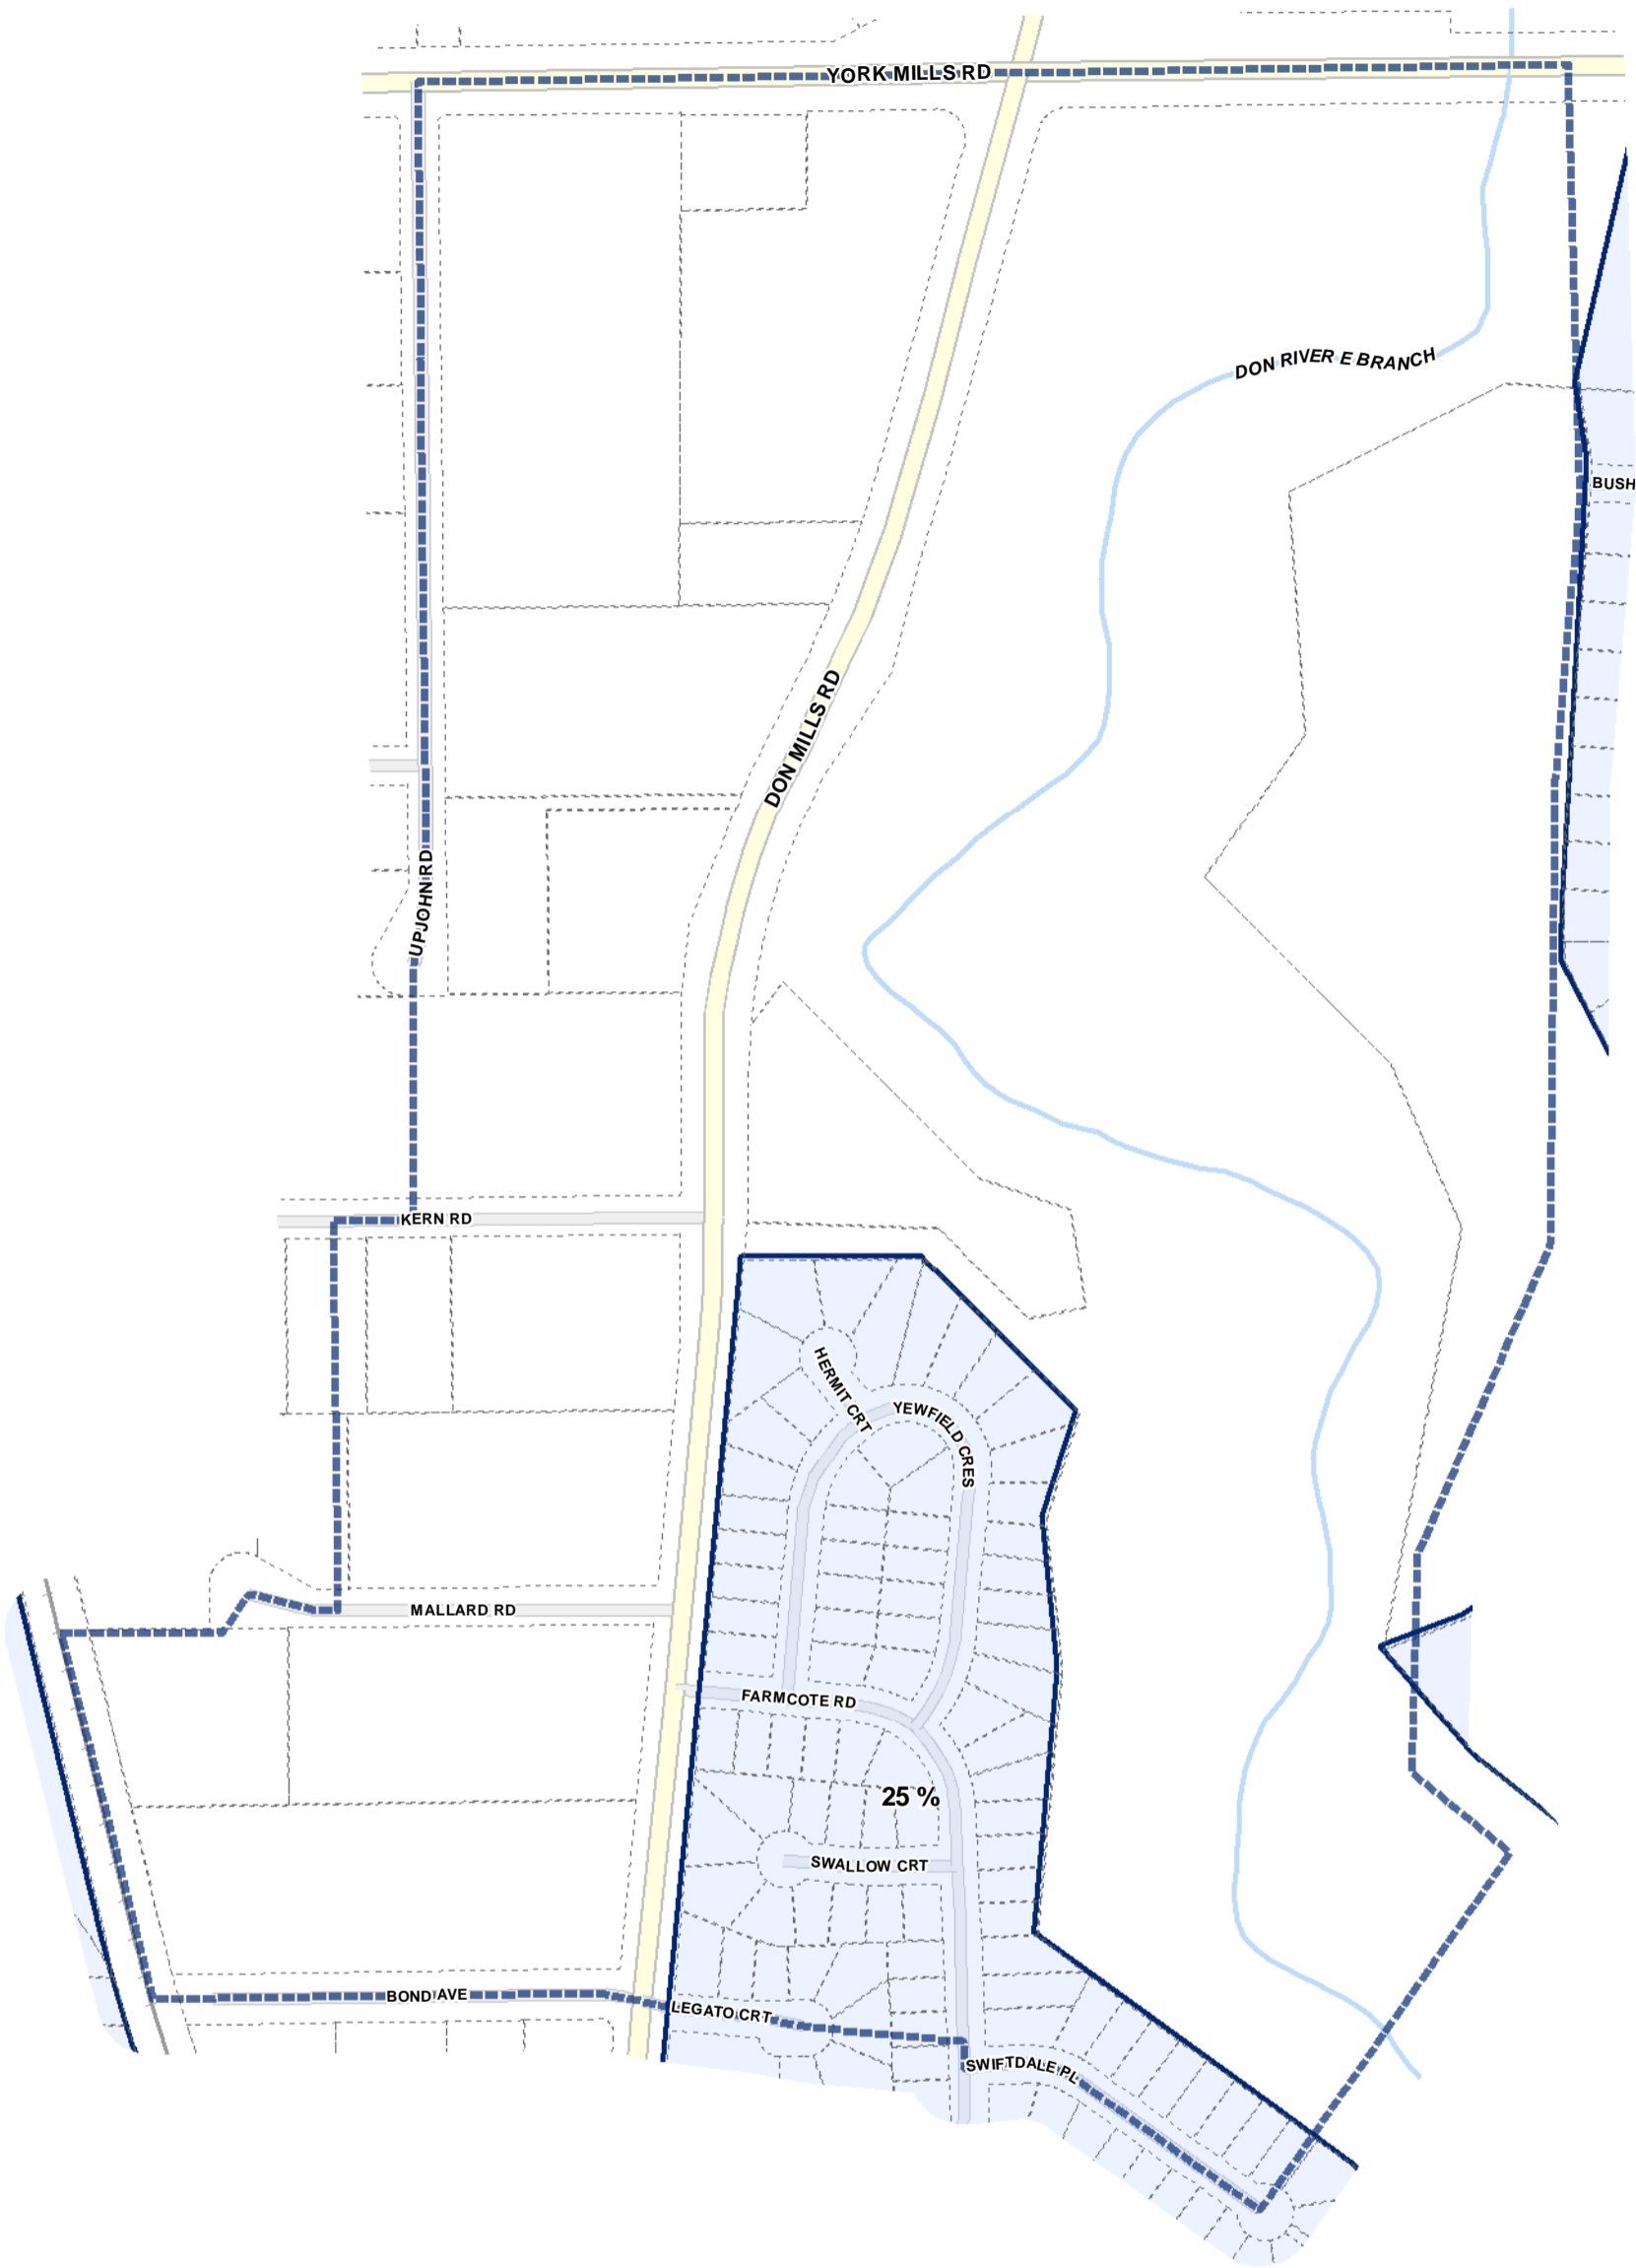

Lot Coverage Overlay Map

April 21, 2010
Planning & Growth Management
Committee Meeting

- Lot Coverage Overlay
- Map Sheet Boundary
- Properties
- Railway
- Hydro Line

- Lot Coverage Overlay
- Map Sheet Boundary
- Properties
- Railway
- Hydro Line

-  Lot Coverage Overlay
-  Map Sheet Boundary
-  Properties
-  Railway
-  Hydro Line

-  Lot Coverage Overlay
-  Map Sheet Boundary
-  Properties
-  Railway
-  Hydro Line

-  Lot Coverage Overlay
-  Map Sheet Boundary
-  Properties
-  Railway
-  Hydro Line

-  Lot Coverage Overlay
-  Map Sheet Boundary
-  Properties
-  Railway
-  Hydro Line

Toronto City Planning
 Zoning Bylaw Map Book Series

Lot Coverage Overlay Map

April 21, 2010
 Planning & Growth Management
 Committee Meeting