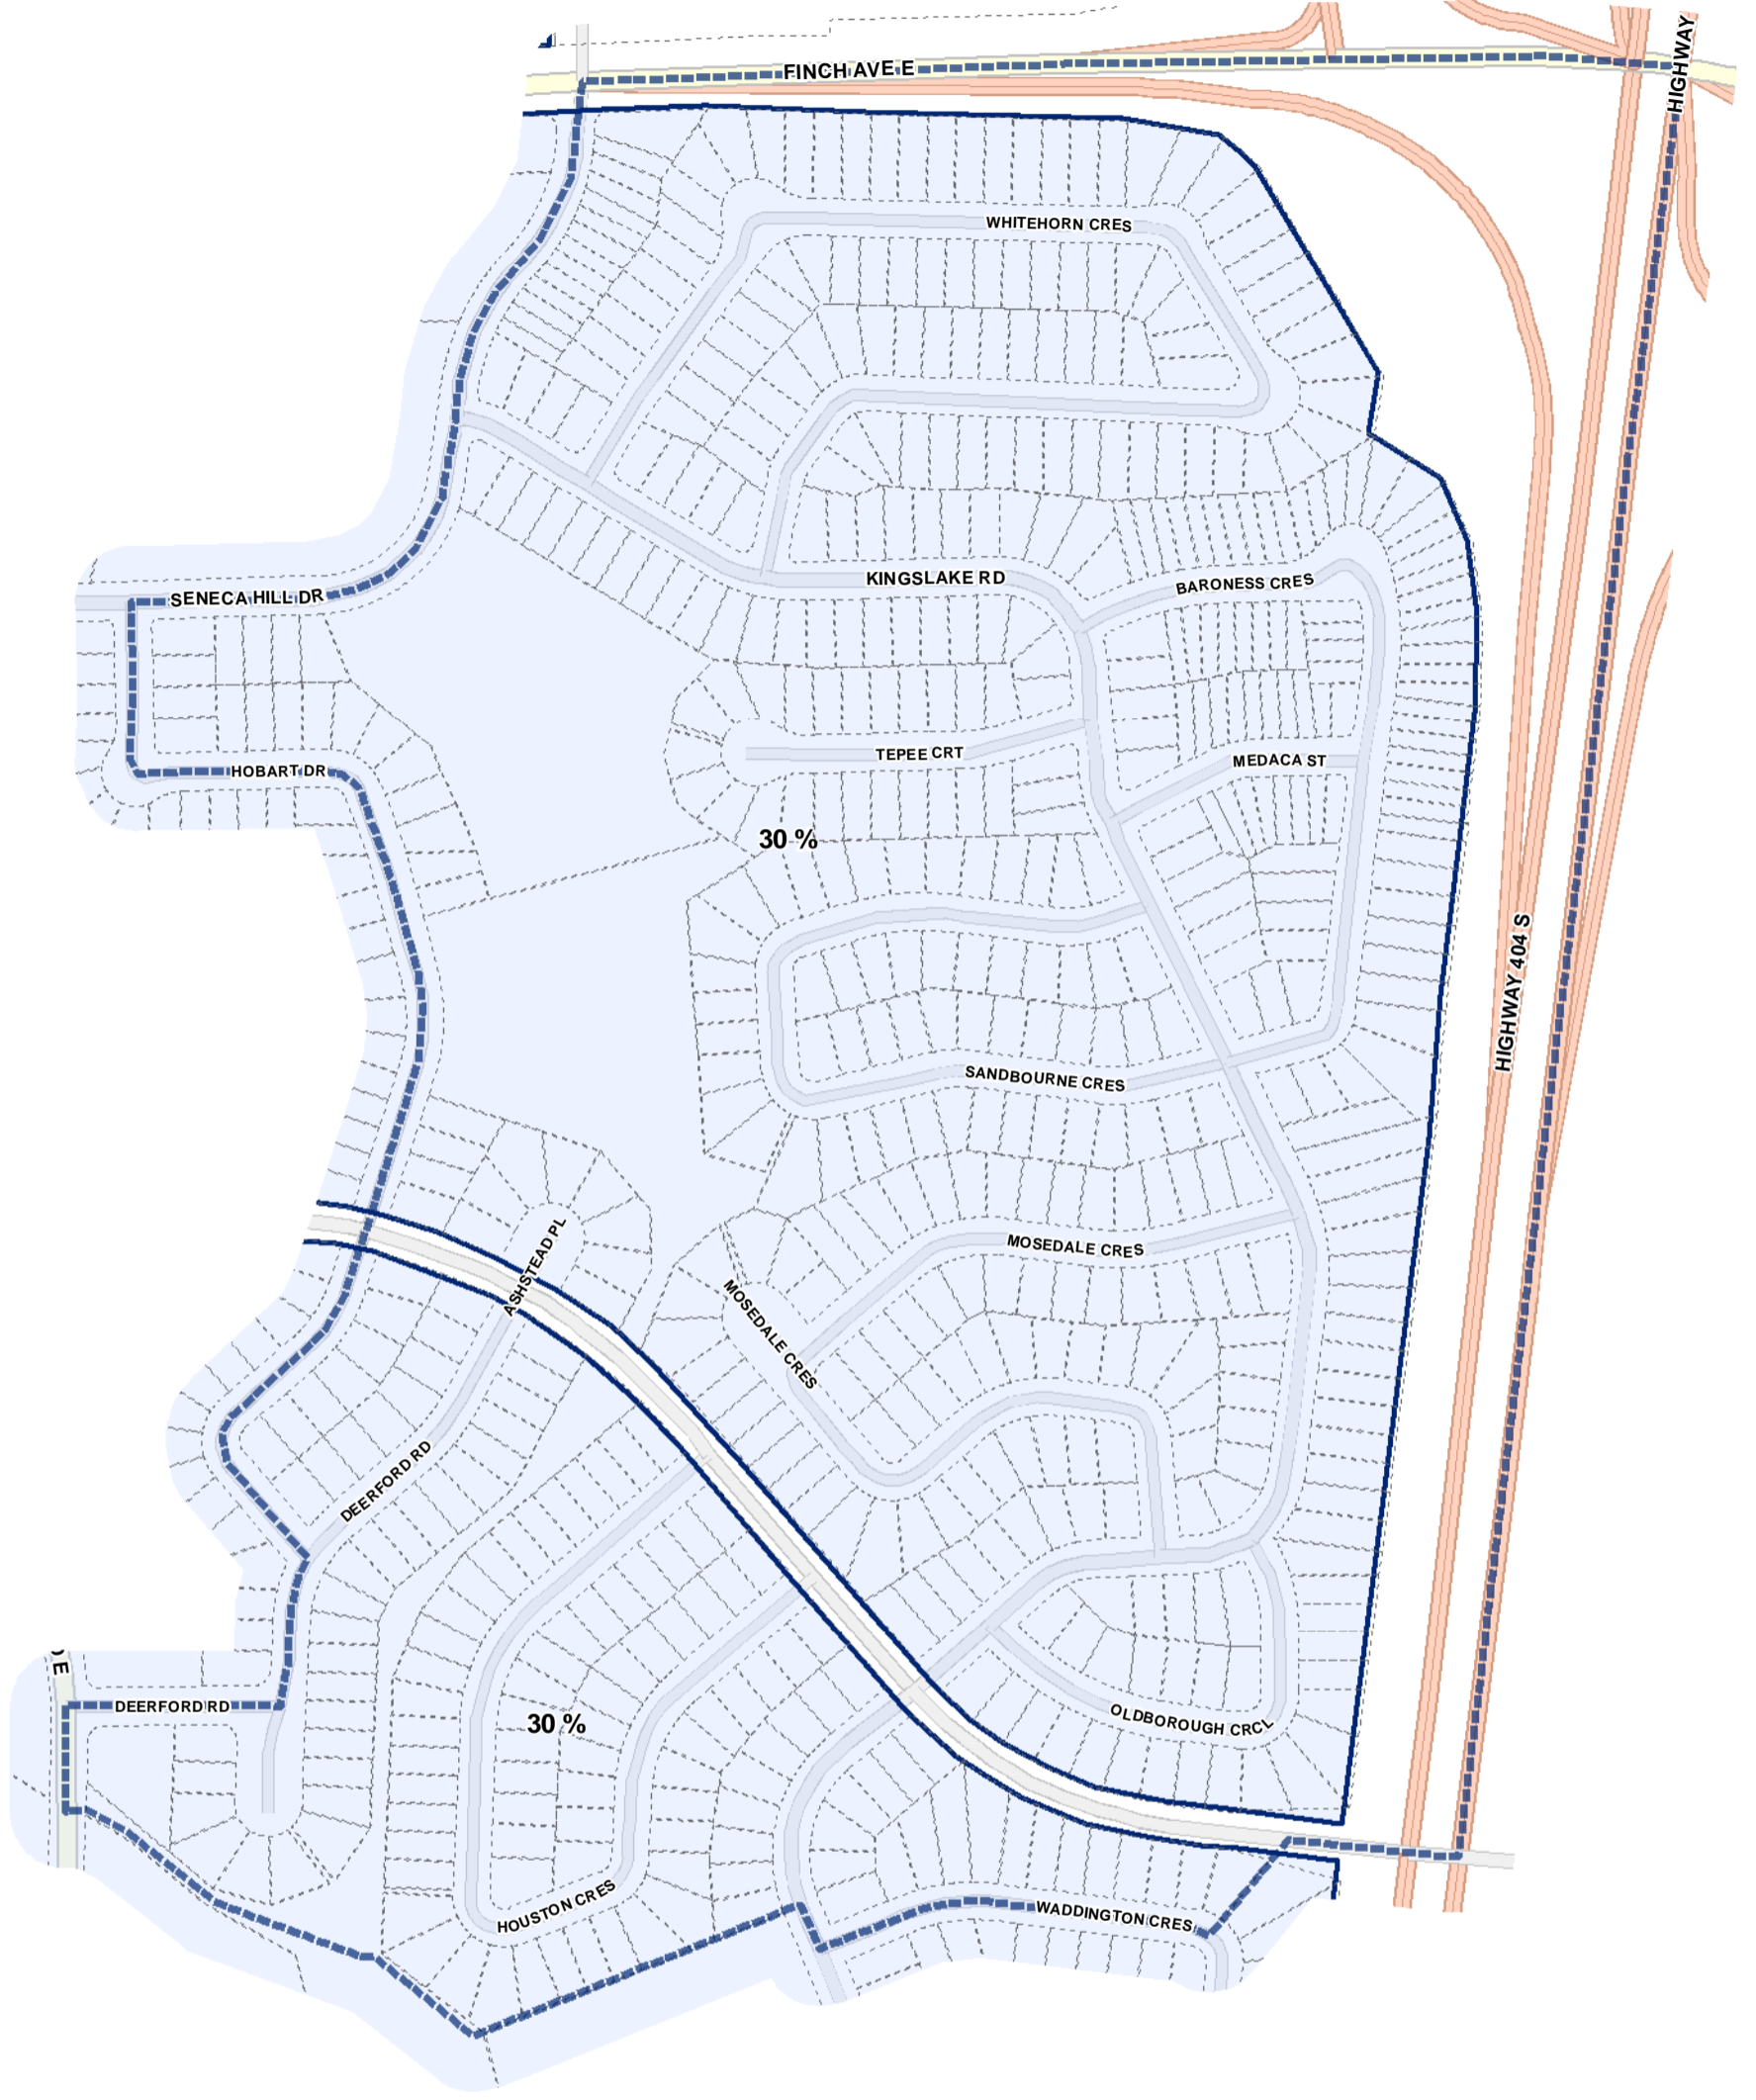

- Lot Coverage Overlay
- Map Sheet Boundary
- Properties
- Railway
- Hydro Line

Lot Coverage Overlay Map

April 21, 2010
Planning & Growth Management
Committee Meeting

-  Lot Coverage Overlay
-  Map Sheet Boundary
-  Properties
-  Railway
-  Hydro Line

- Lot Coverage Overlay
- Map Sheet Boundary
- Properties
- Railway
- Hydro Line

1:4,000

-  Lot Coverage Overlay
-  Map Sheet Boundary
-  Properties
-  Railway
-  Hydro Line

-  Lot Coverage Overlay
-  Map Sheet Boundary
-  Properties
-  Railway
-  Hydro Line

Lot Coverage Overlay Map

April 21, 2010
Planning & Growth Management
Committee Meeting

- Lot Coverage Overlay
- Map Sheet Boundary
- Properties
- Railway
- Hydro Line

Lot Coverage Overlay Map

April 21, 2010
Planning & Growth Management
Committee Meeting