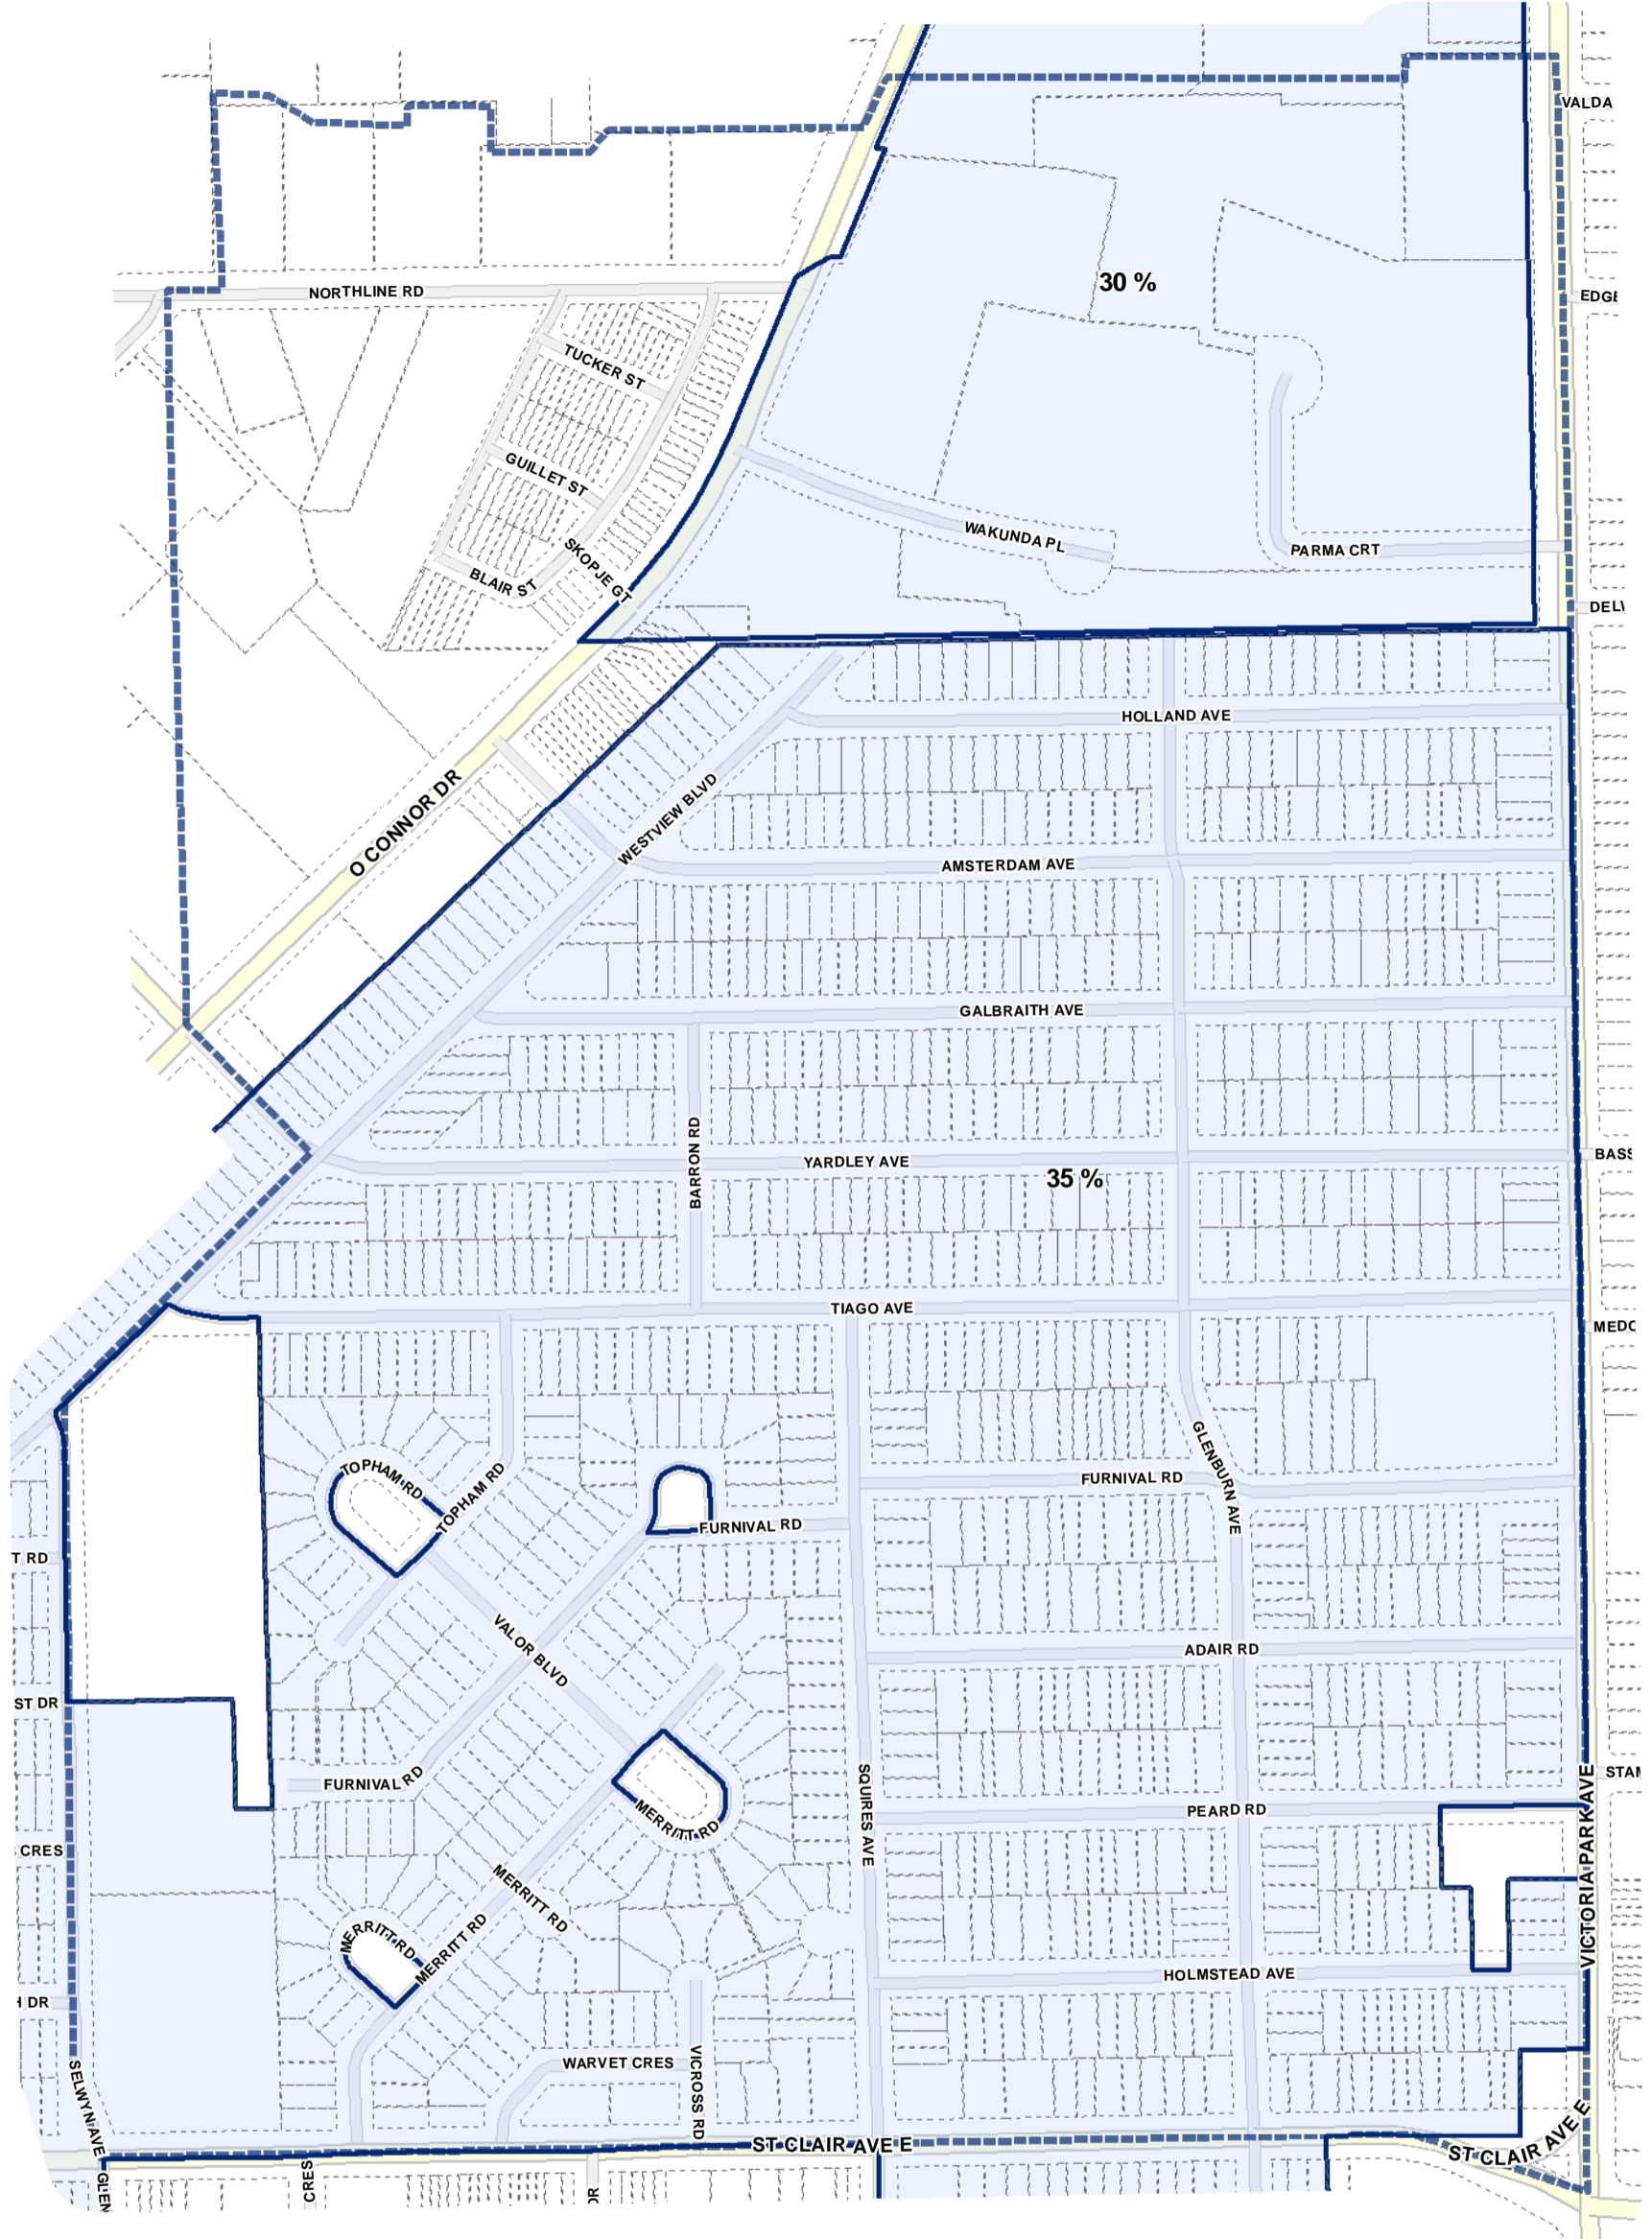

-  Lot Coverage Overlay
-  Map Sheet Boundary
-  Properties
-  Railway
-  Hydro Line

Lot Coverage Overlay Map

April 21, 2010
Planning & Growth Management
Committee Meeting

-  Lot Coverage Overlay
-  Map Sheet Boundary
-  Properties
-  Railway
-  Hydro Line

Lot Coverage Overlay Map

April 21, 2010
Planning & Growth Management
Committee Meeting

- Lot Coverage Overlay
- Map Sheet Boundary
- Properties
- Railway
- Hydro Line

Toronto City Planning
 Zoning Bylaw Map Book Series