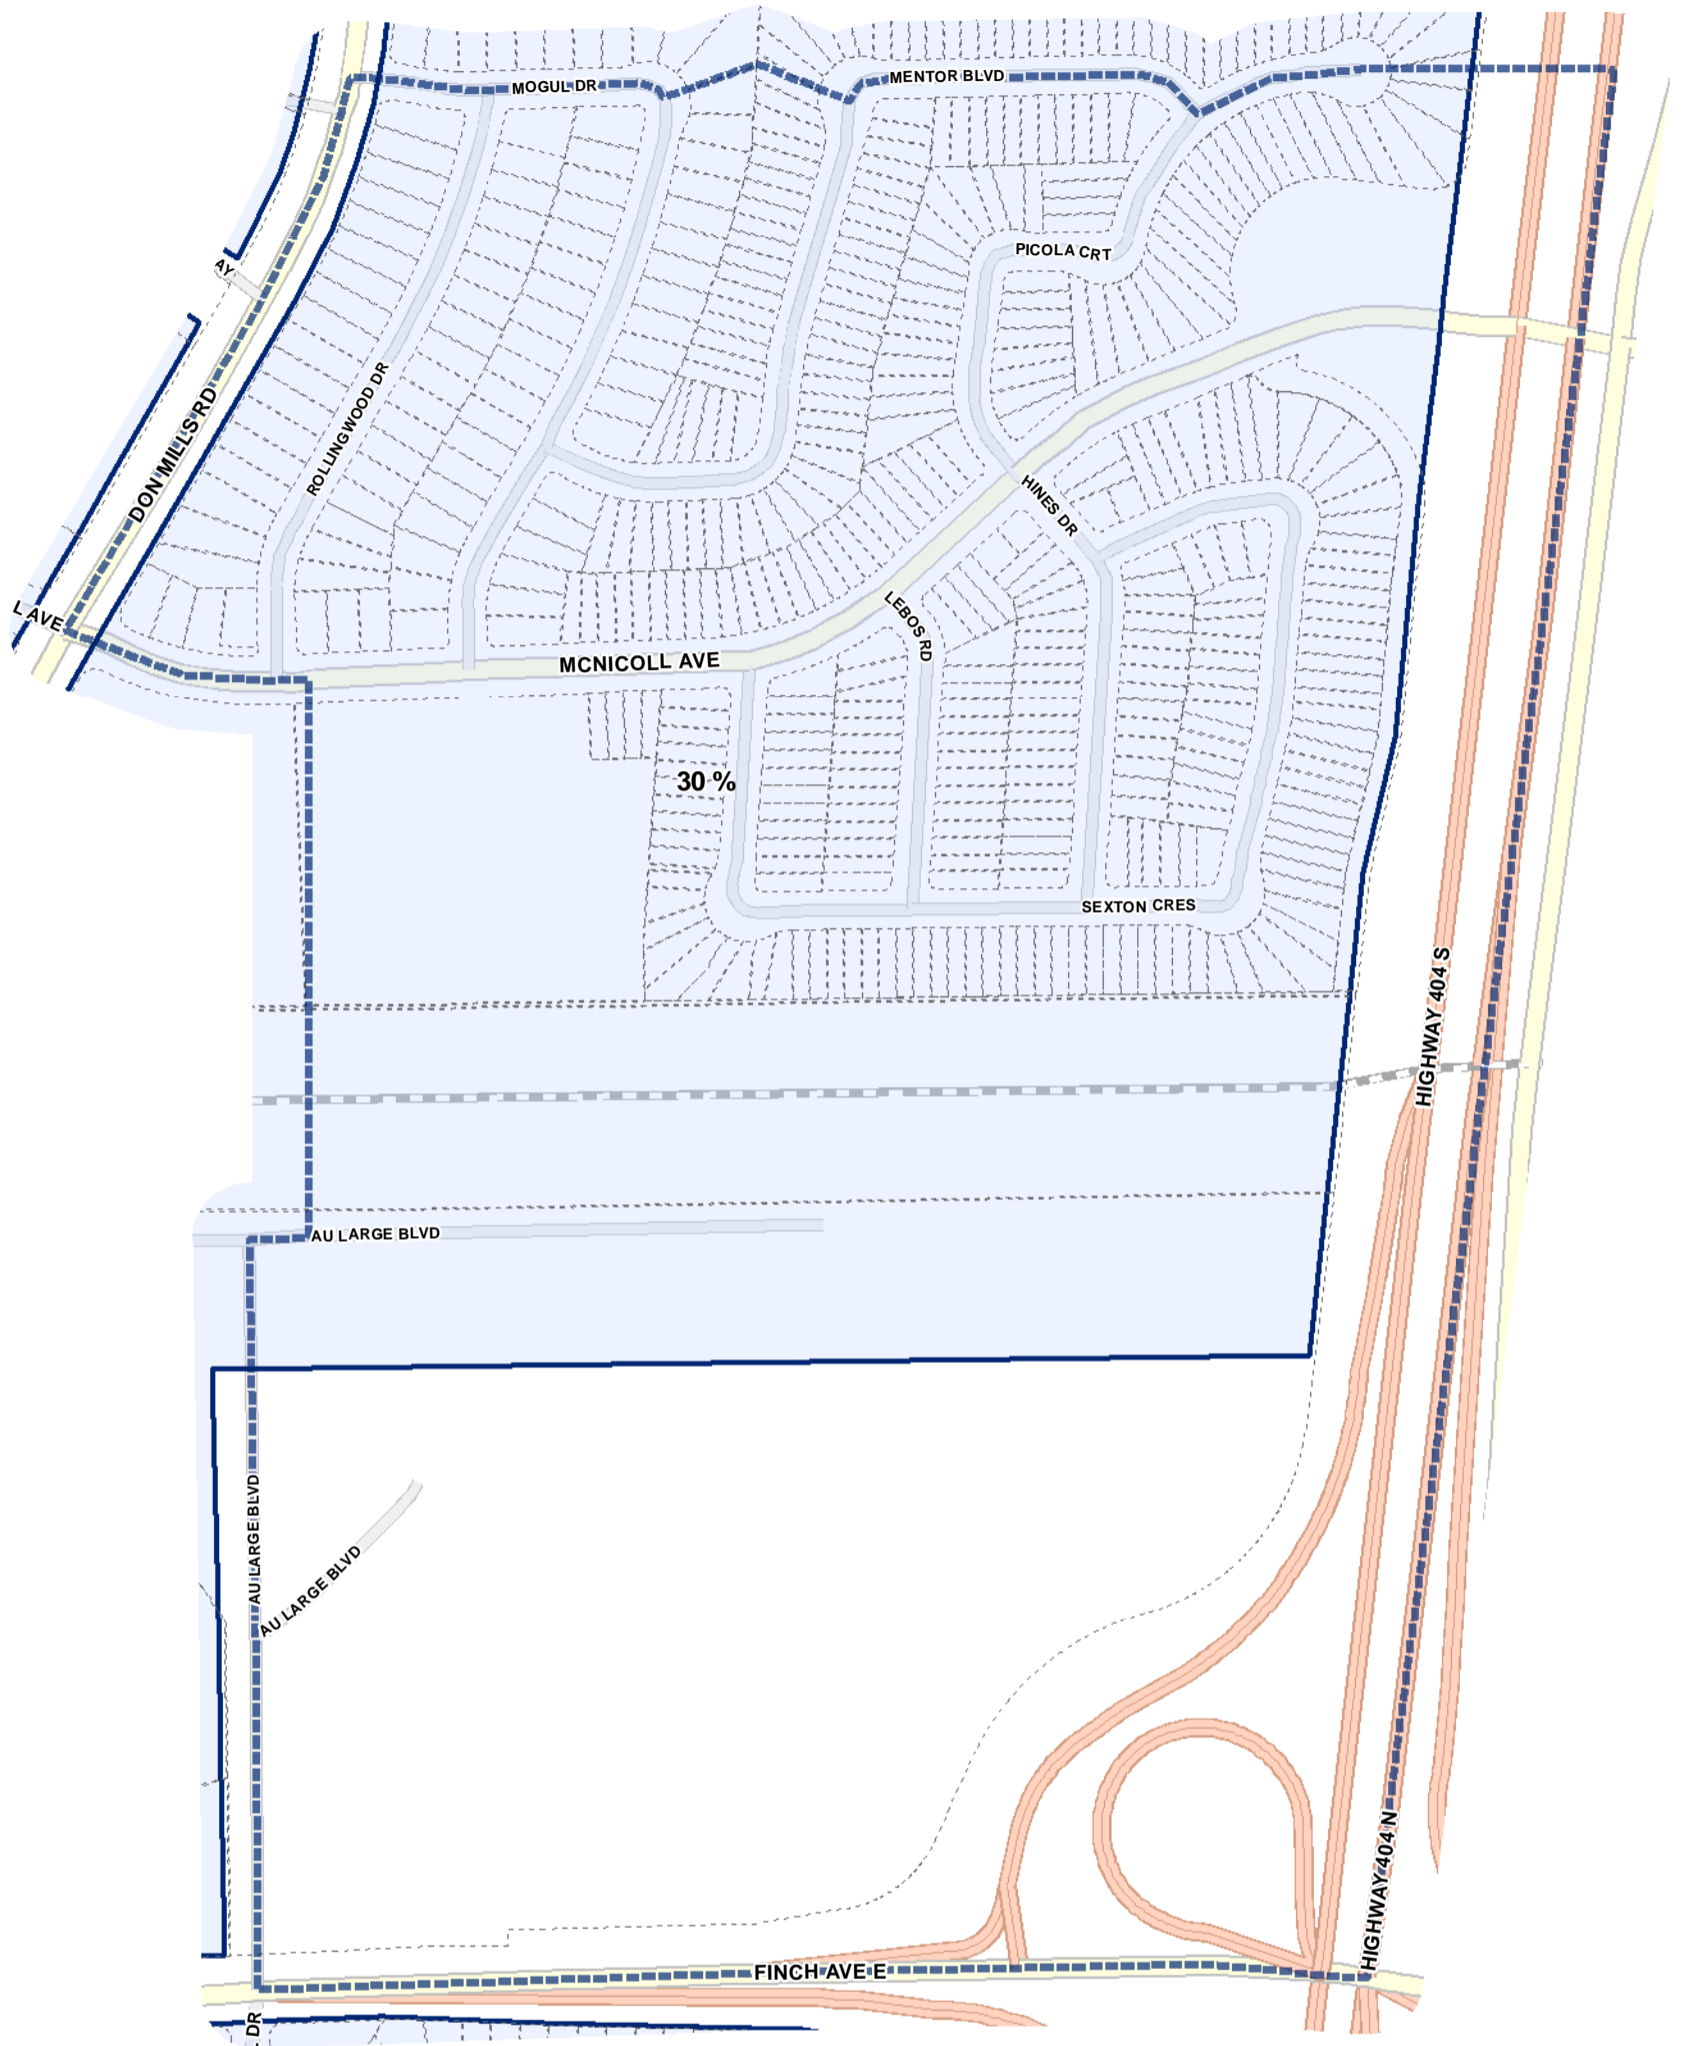

- Lot Coverage Overlay
- Map Sheet Boundary
- Properties
- Railway
- Hydro Line

1:4,000

-  Lot Coverage Overlay
-  Map Sheet Boundary
-  Properties
-  Railway
-  Hydro Line

-  Lot Coverage Overlay
-  Map Sheet Boundary
-  Properties
-  Railway
-  Hydro Line

Lot Coverage Overlay Map

April 21, 2010
Planning & Growth Management
Committee Meeting

- Lot Coverage Overlay
- Map Sheet Boundary
- Properties
- Railway
- Hydro Line

Lot Coverage Overlay Map

April 21, 2010
Planning & Growth Management
Committee Meeting

- Lot Coverage Overlay
- Map Sheet Boundary
- Properties
- Railway
- Hydro Line

Lot Coverage Overlay Map

April 21, 2010
Planning & Growth Management
Committee Meeting

- Lot Coverage Overlay
- Map Sheet Boundary
- Properties
- Railway
- Hydro Line

- Lot Coverage Overlay
- Map Sheet Boundary
- Properties
- Railway
- Hydro Line

Toronto City Planning
 Zoning Bylaw Map Book Series

Lot Coverage Overlay Map

April 21, 2010
 Planning & Growth Management
 Committee Meeting