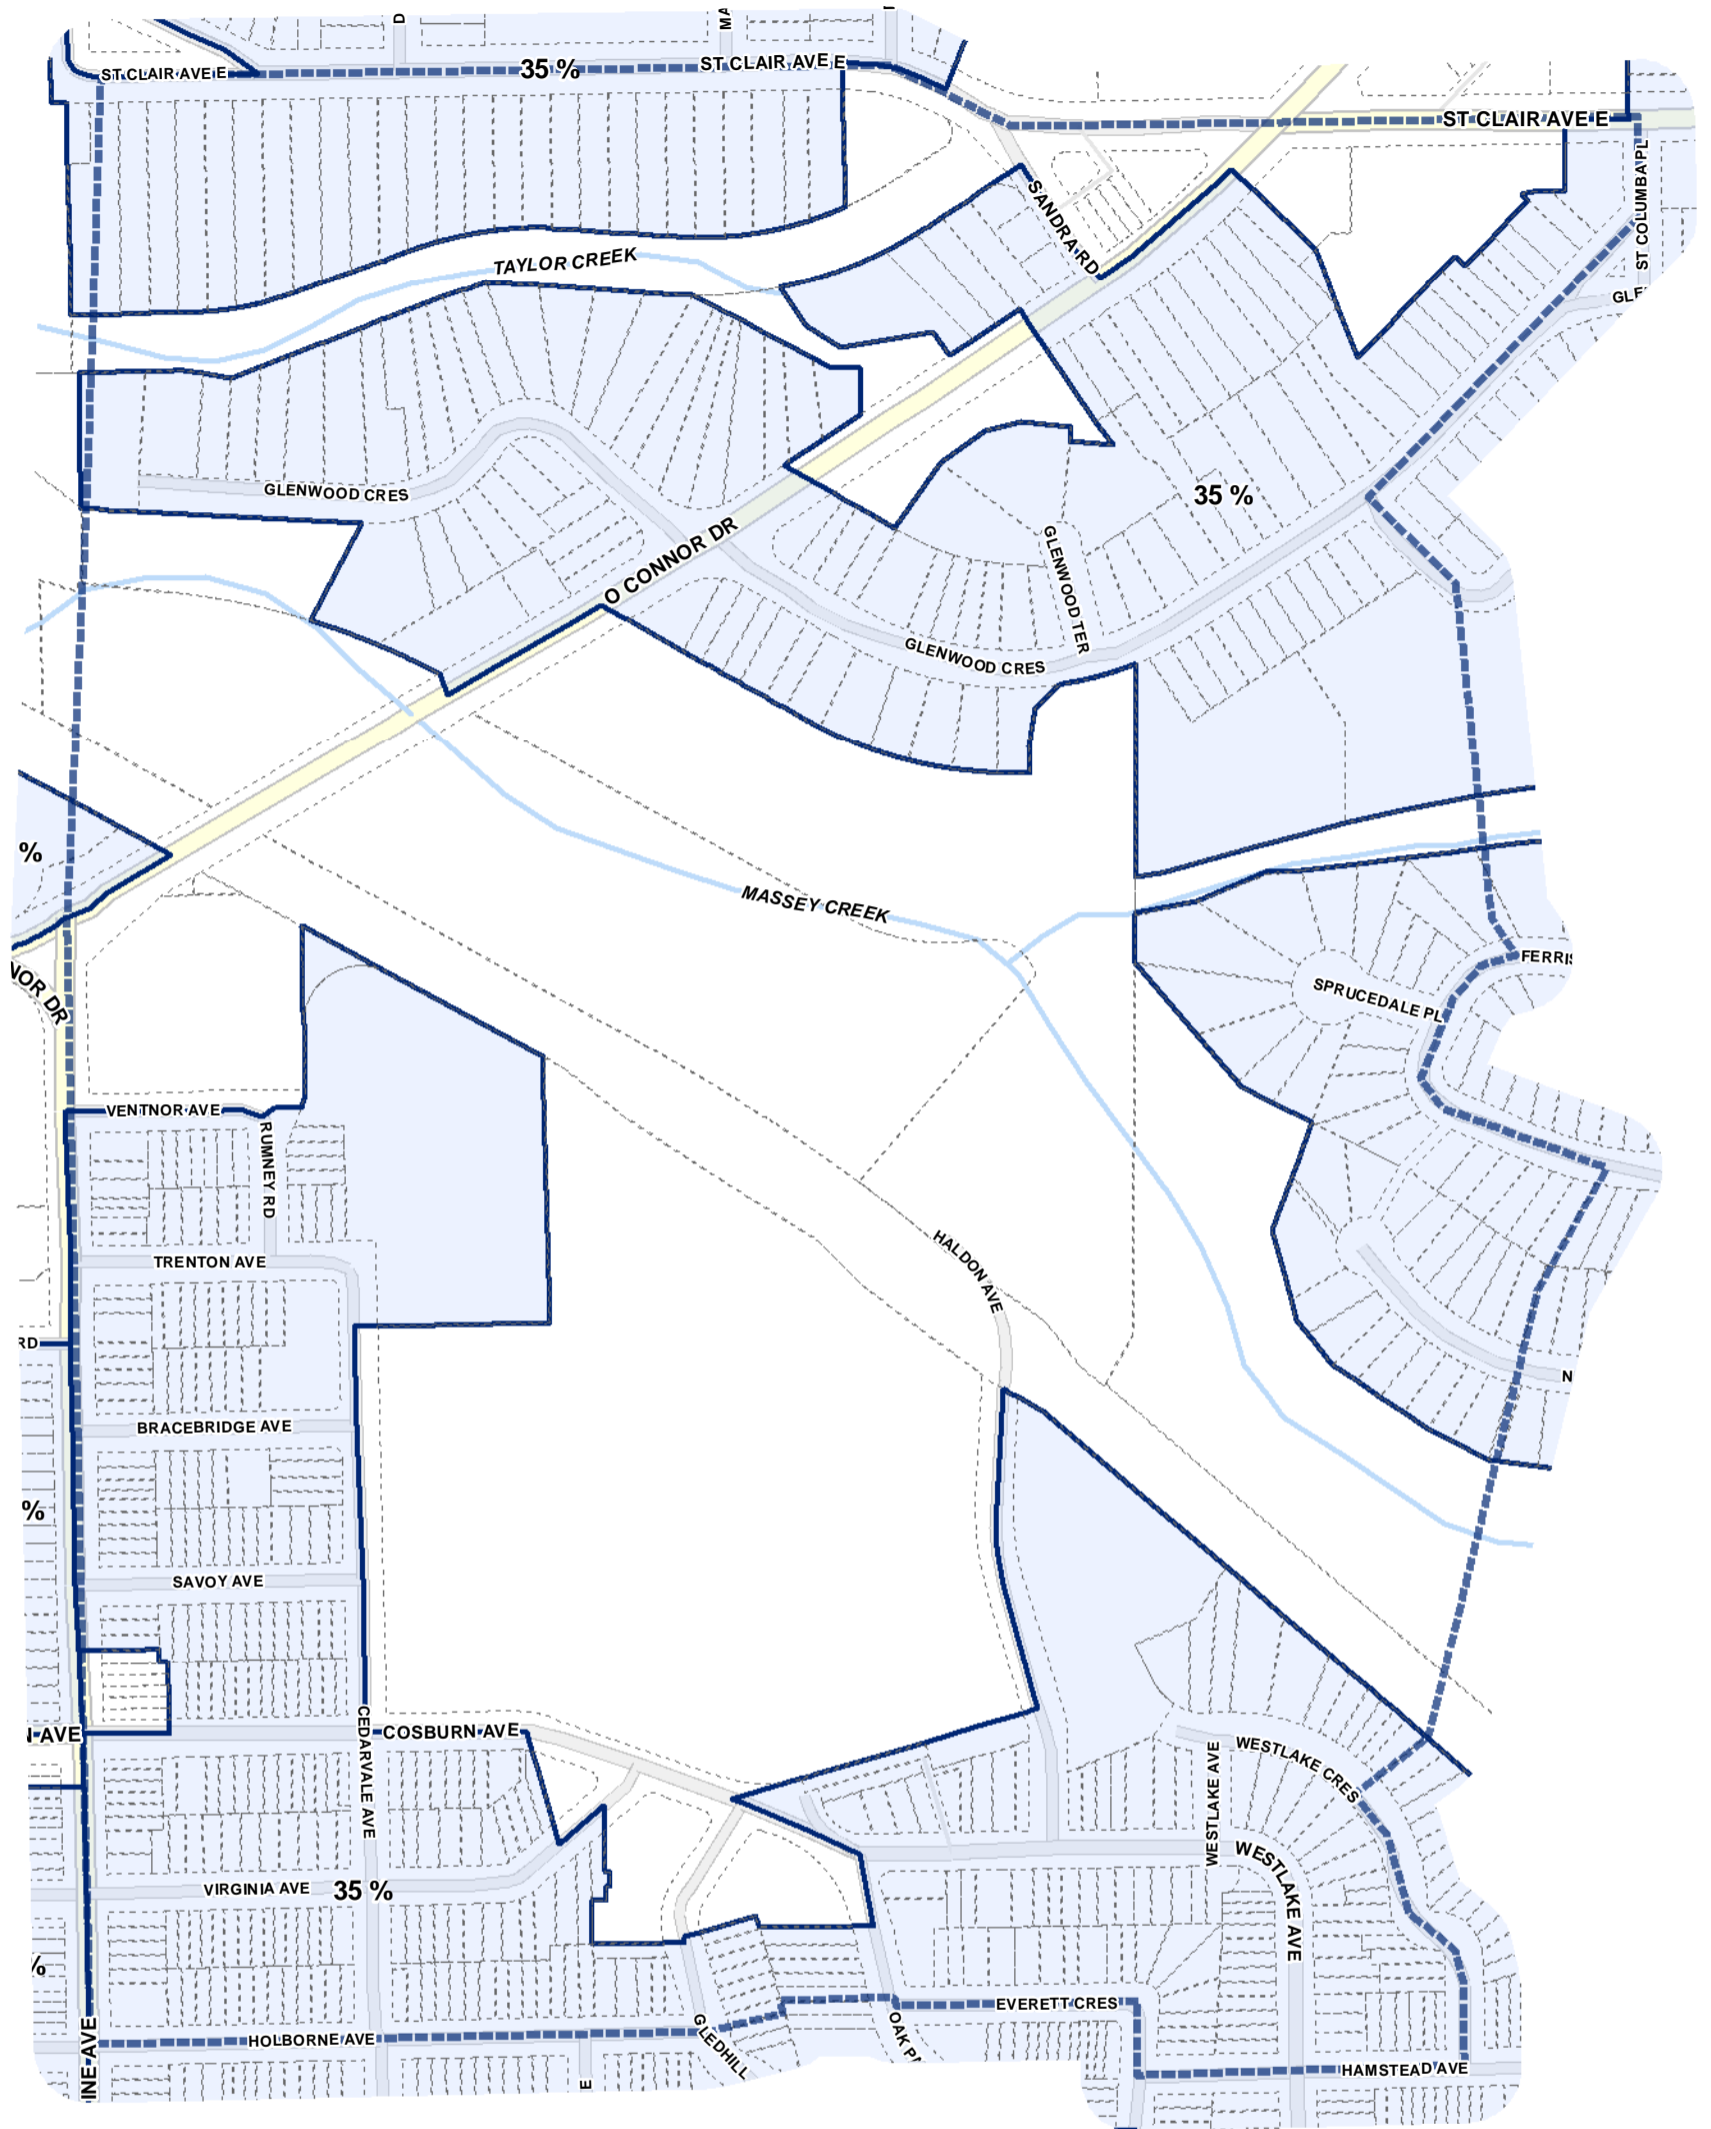

Lot Coverage Overlay Map

April 21, 2010
Planning & Growth Management
Committee Meeting

- Lot Coverage Overlay
- Map Sheet Boundary
- Properties
- Railway
- Hydro Line

Lot Coverage Overlay Map

April 21, 2010
Planning & Growth Management
Committee Meeting

-  Lot Coverage Overlay
-  Map Sheet Boundary
-  Properties
-  Railway
-  Hydro Line

1:4,000

-  Lot Coverage Overlay
-  Map Sheet Boundary
-  Properties
-  Railway
-  Hydro Line

Lot Coverage Overlay Map

April 21, 2010
Planning & Growth Management
Committee Meeting

-  Lot Coverage Overlay
-  Map Sheet Boundary
-  Properties
-  Railway
-  Hydro Line

Lot Coverage Overlay Map

April 21, 2010
Planning & Growth Management
Committee Meeting

- Lot Coverage Overlay
- Map Sheet Boundary
- Properties
- Railway
- Hydro Line