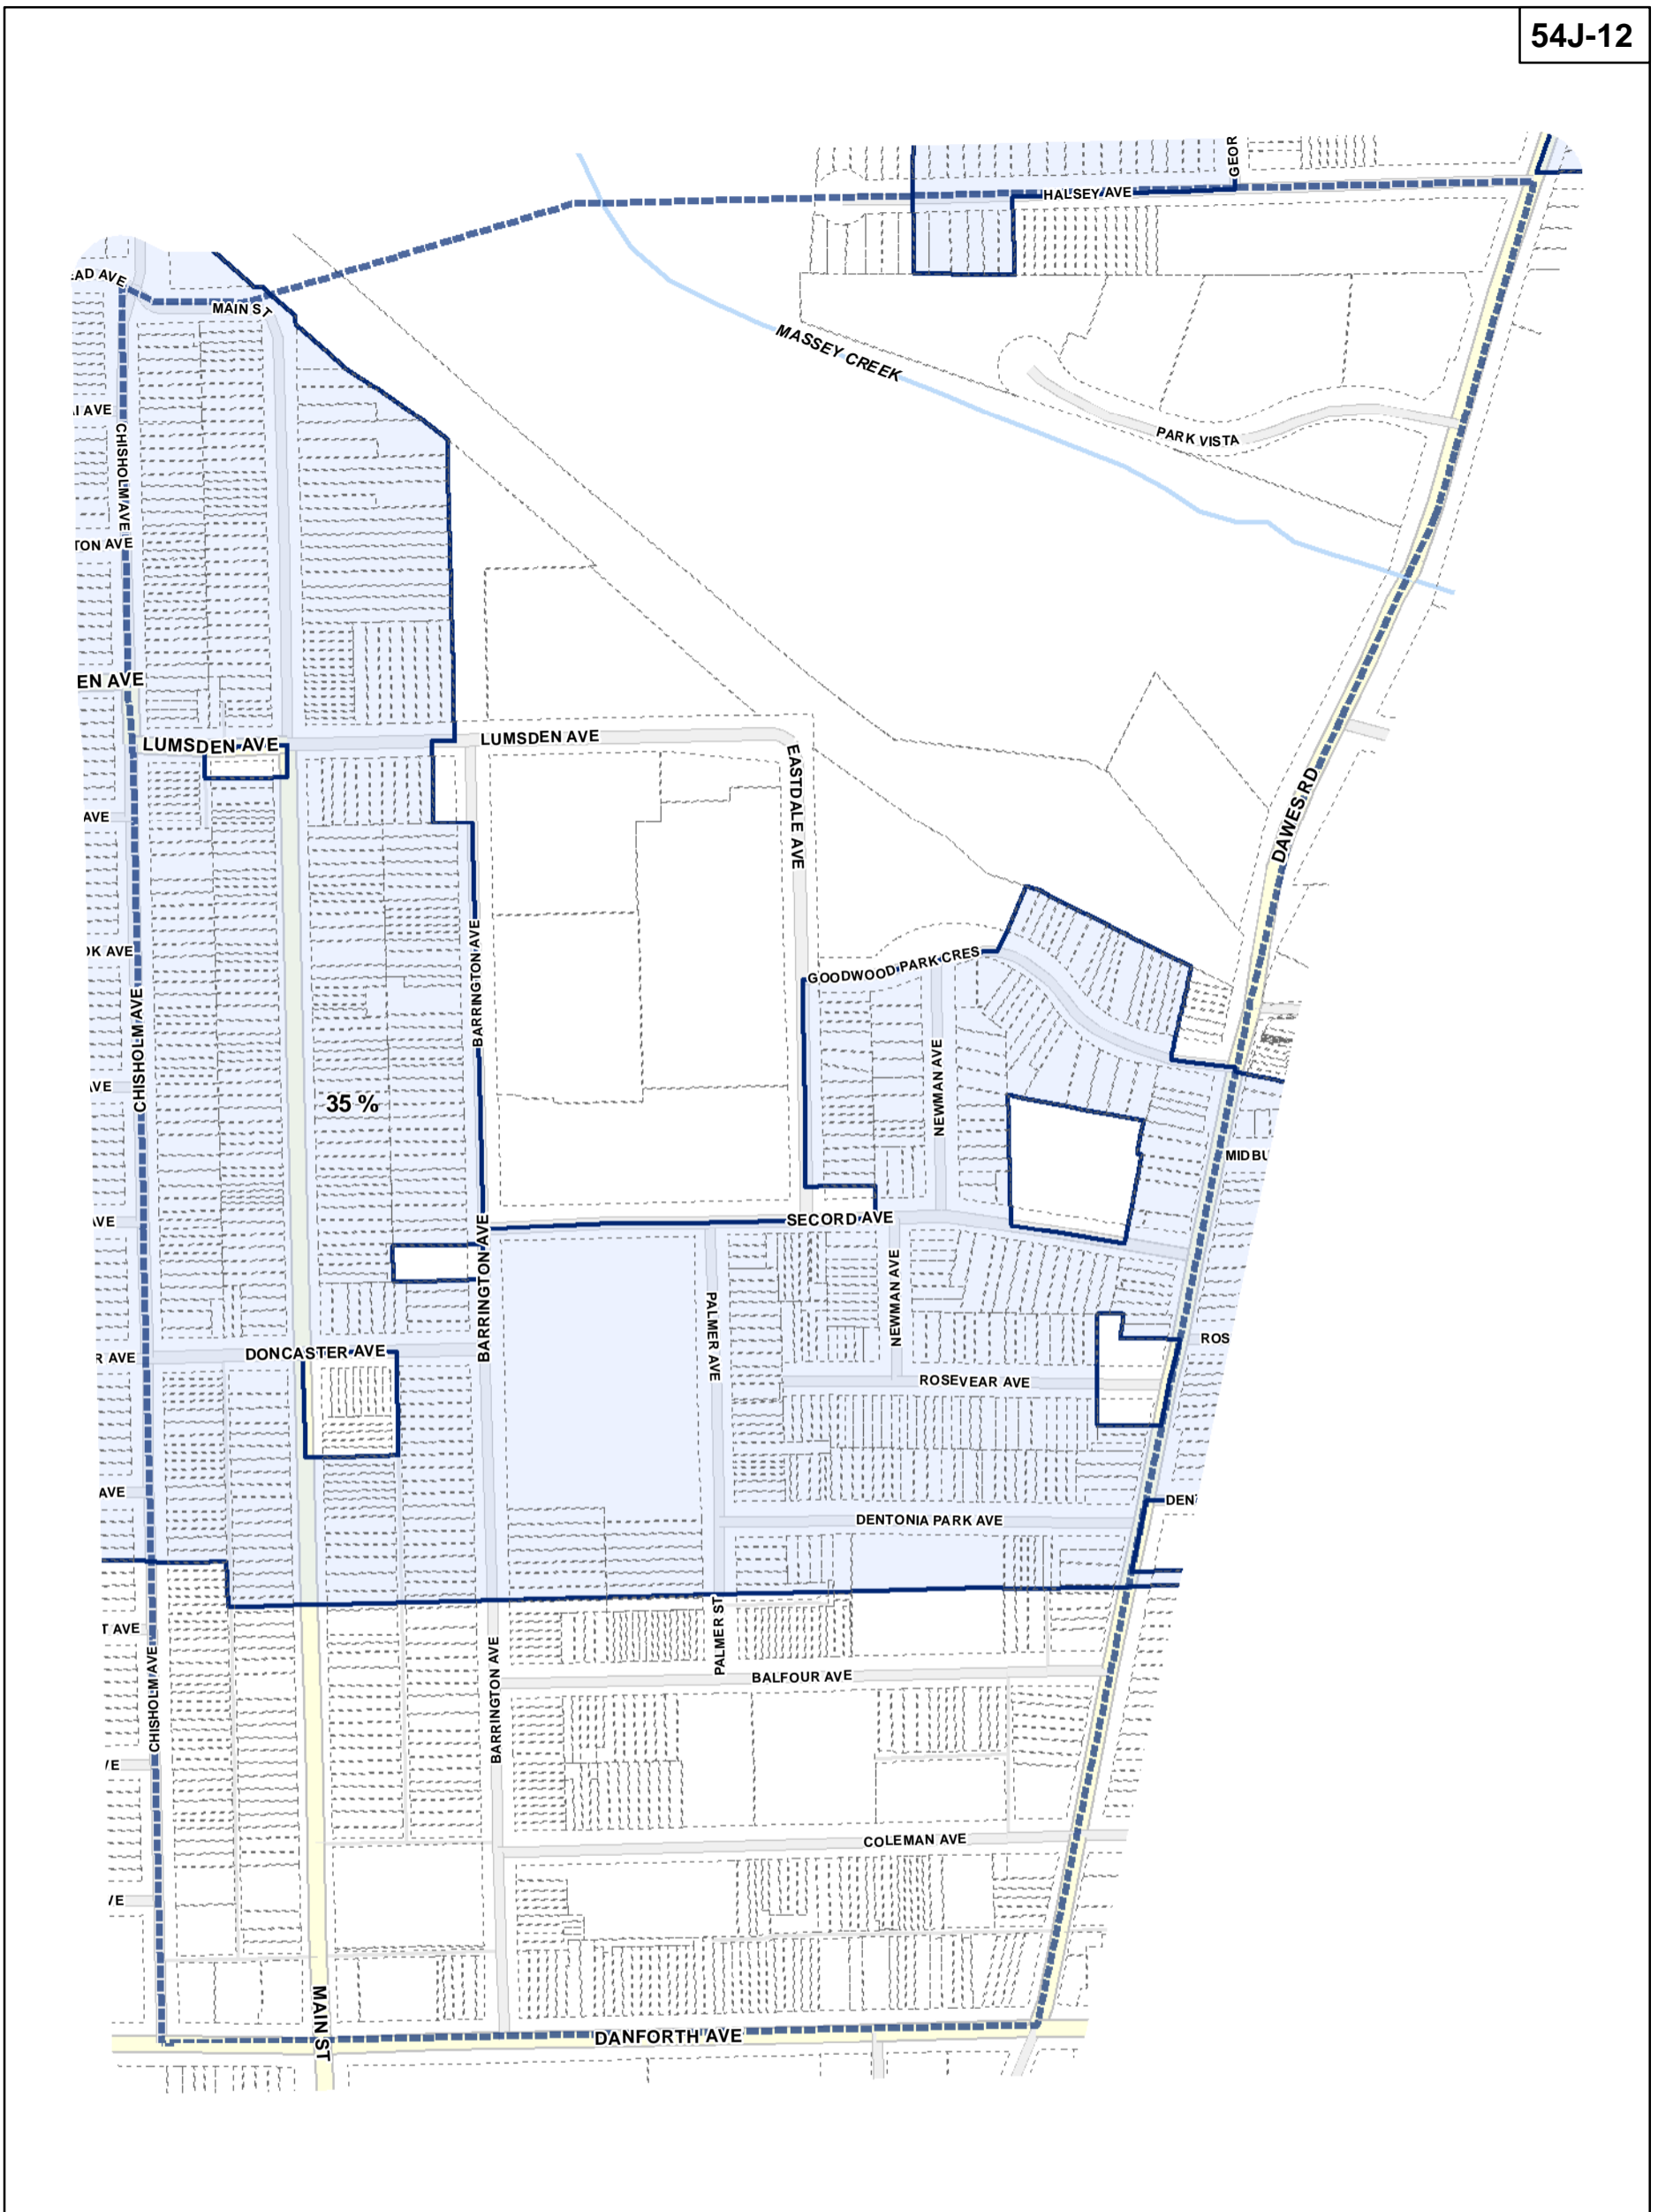

- Lot Coverage Overlay
- Map Sheet Boundary
- Properties
- Railway
- Hydro Line

Toronto City Planning
 Zoning Bylaw Map Book Series

Lot Coverage Overlay Map

April 21, 2010
 Planning & Growth Management
 Committee Meeting

- Lot Coverage Overlay
- Map Sheet Boundary
- Properties
- Railway
- Hydro Line

Lot Coverage Overlay Map

April 21, 2010
Planning & Growth Management
Committee Meeting

- Lot Coverage Overlay
- Map Sheet Boundary
- Properties
- Railway
- Hydro Line

Lot Coverage Overlay Map

April 21, 2010
Planning & Growth Management
Committee Meeting

- Lot Coverage Overlay
- Map Sheet Boundary
- Properties
- Railway
- Hydro Line

Lot Coverage Overlay Map

April 21, 2010
Planning & Growth Management
Committee Meeting

-  Lot Coverage Overlay
-  Map Sheet Boundary
-  Properties
-  Railway
-  Hydro Line

1:4,000

-  Lot Coverage Overlay
-  Map Sheet Boundary
-  Properties
-  Railway
-  Hydro Line

Lot Coverage Overlay Map

April 21, 2010
Planning & Growth Management
Committee Meeting