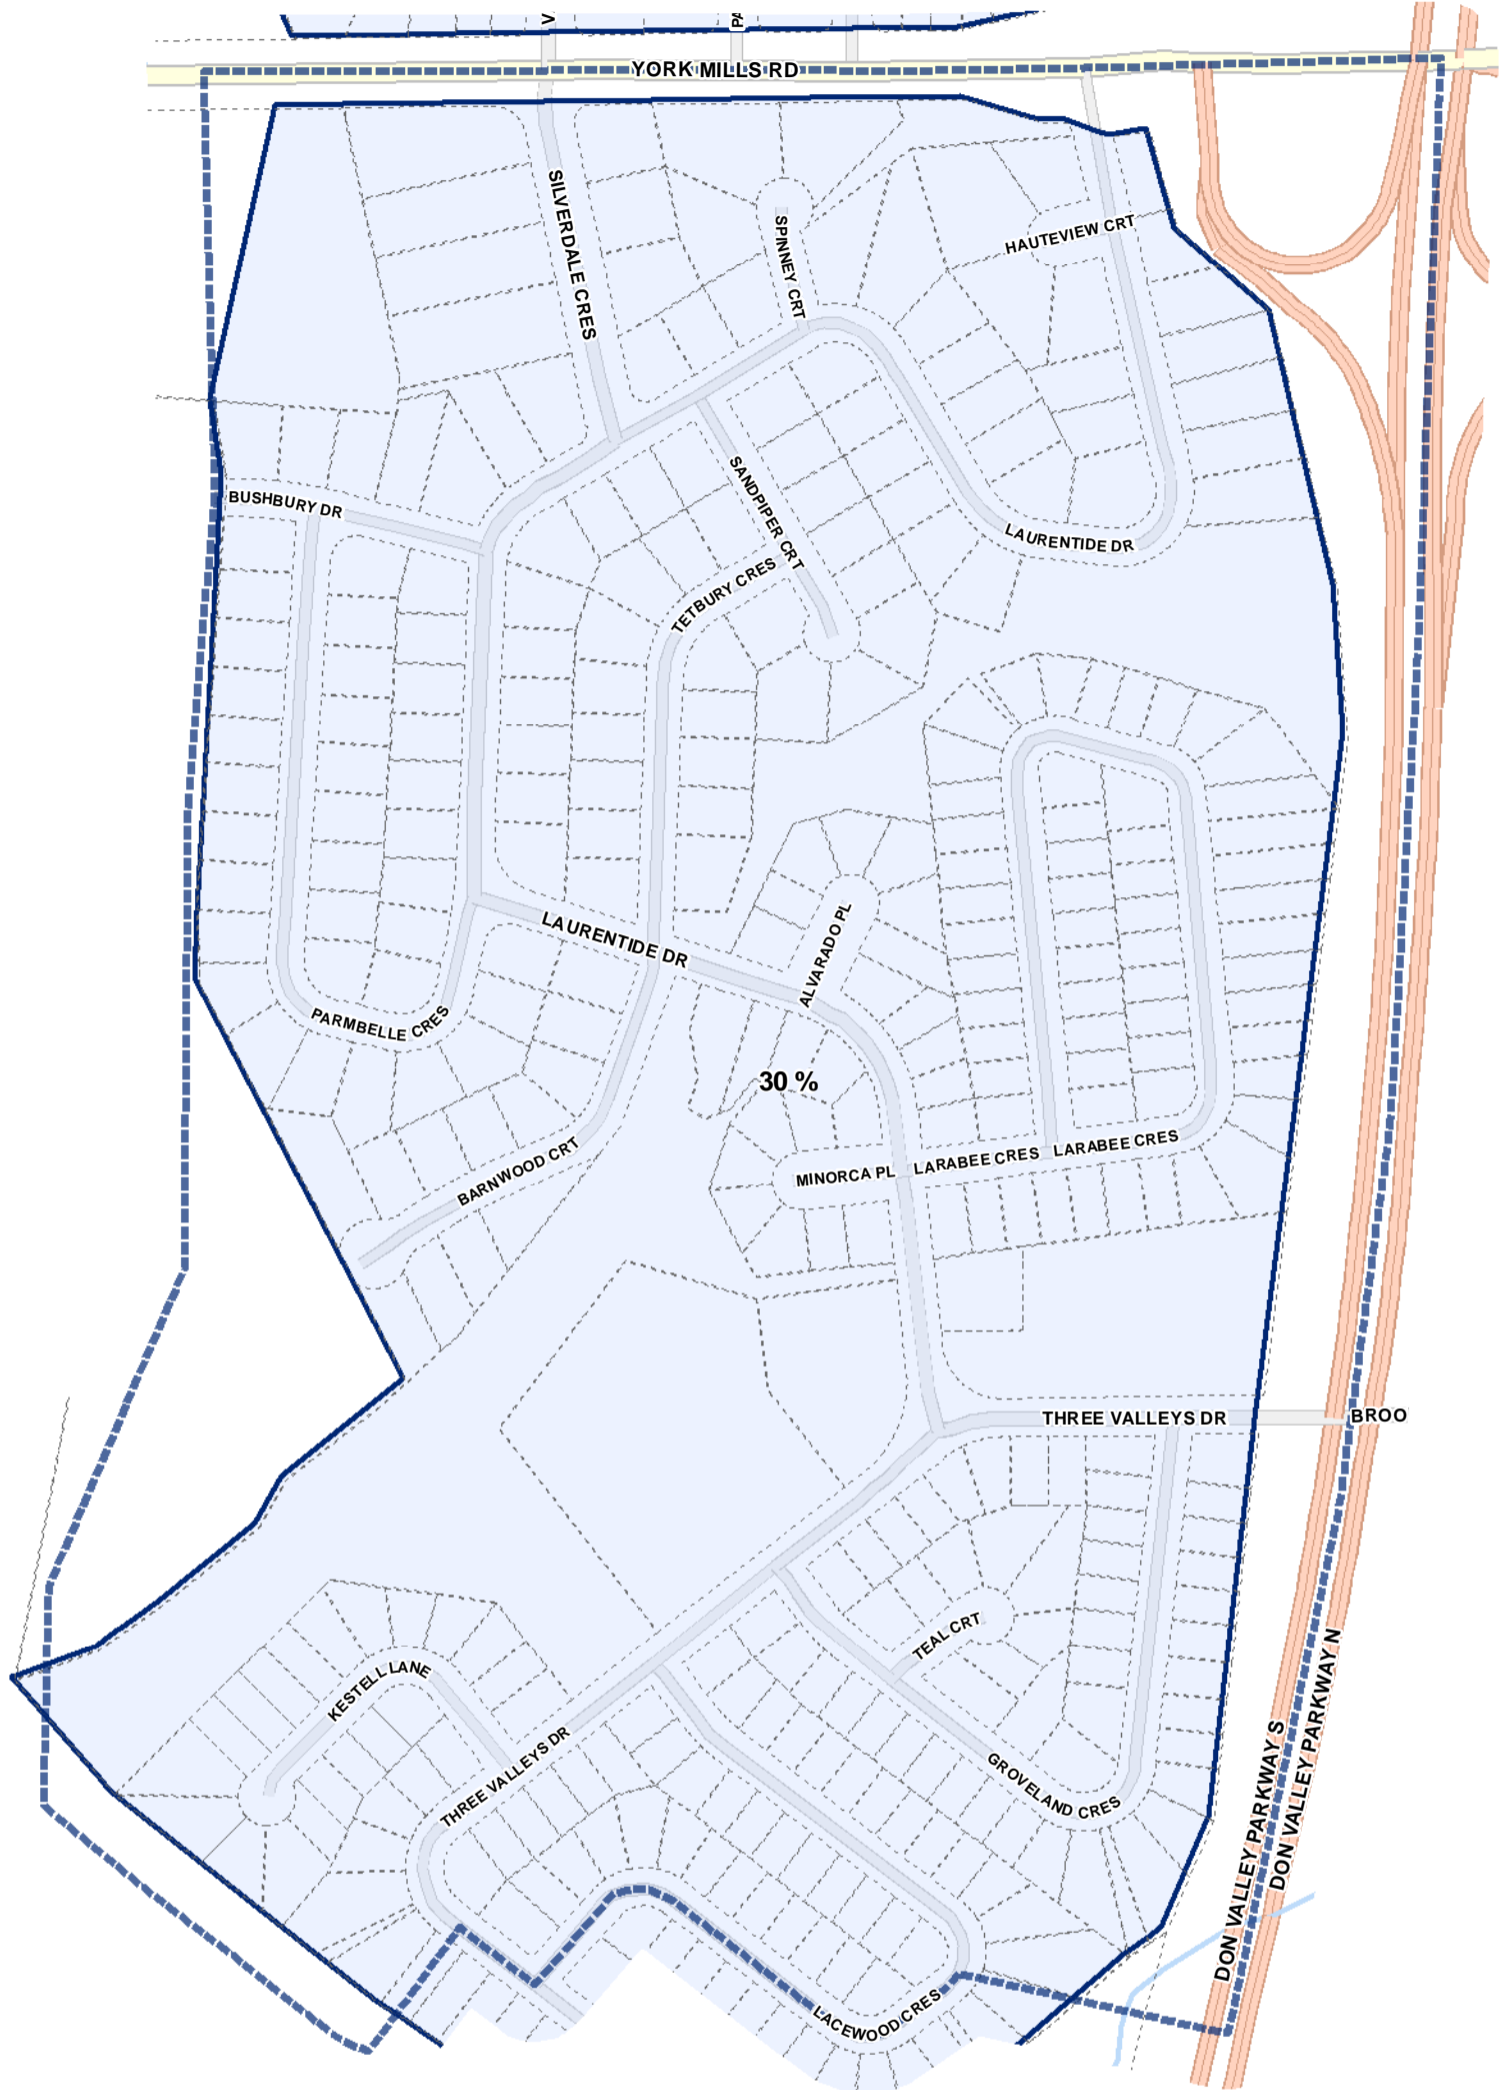

Lot Coverage Overlay Map

April 21, 2010
Planning & Growth Management
Committee Meeting

- Lot Coverage Overlay
- Map Sheet Boundary
- Properties
- Railway
- Hydro Line

- Lot Coverage Overlay
- Map Sheet Boundary
- Properties
- Railway
- Hydro Line

-  Lot Coverage Overlay
-  Map Sheet Boundary
-  Properties
-  Railway
-  Hydro Line

-  Lot Coverage Overlay
-  Map Sheet Boundary
-  Properties
-  Railway
-  Hydro Line

-  Lot Coverage Overlay
-  Map Sheet Boundary
-  Properties
-  Railway
-  Hydro Line

-  Lot Coverage Overlay
-  Map Sheet Boundary
-  Properties
-  Railway
-  Hydro Line

Toronto City Planning
 Zoning Bylaw Map Book Series

Lot Coverage Overlay Map

April 21, 2010
 Planning & Growth Management
 Committee Meeting