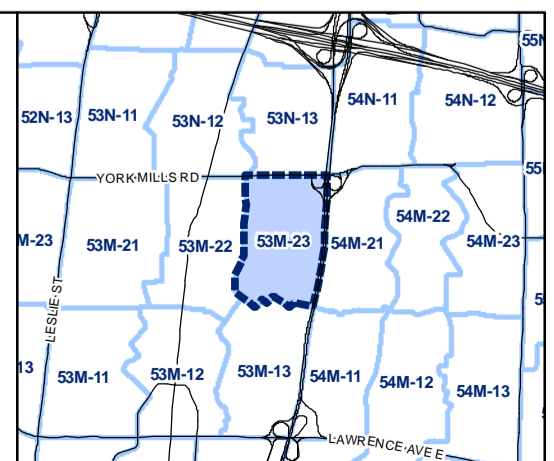

-  Lot Coverage Overlay
-  Map Sheet Boundary
-  Properties
-  Railway
-  Hydro Line

-  Lot Coverage Overlay
-  Map Sheet Boundary
-  Properties
-  Railway
-  Hydro Line

-  Lot Coverage Overlay
-  Map Sheet Boundary
-  Properties
-  Railway
-  Hydro Line

-  Lot Coverage Overlay
-  Map Sheet Boundary
-  Properties
-  Railway
-  Hydro Line

Toronto City Planning
 Zoning Bylaw Map Book Series

Lot Coverage Overlay Map

April 21, 2010
 Planning & Growth Management
 Committee Meeting