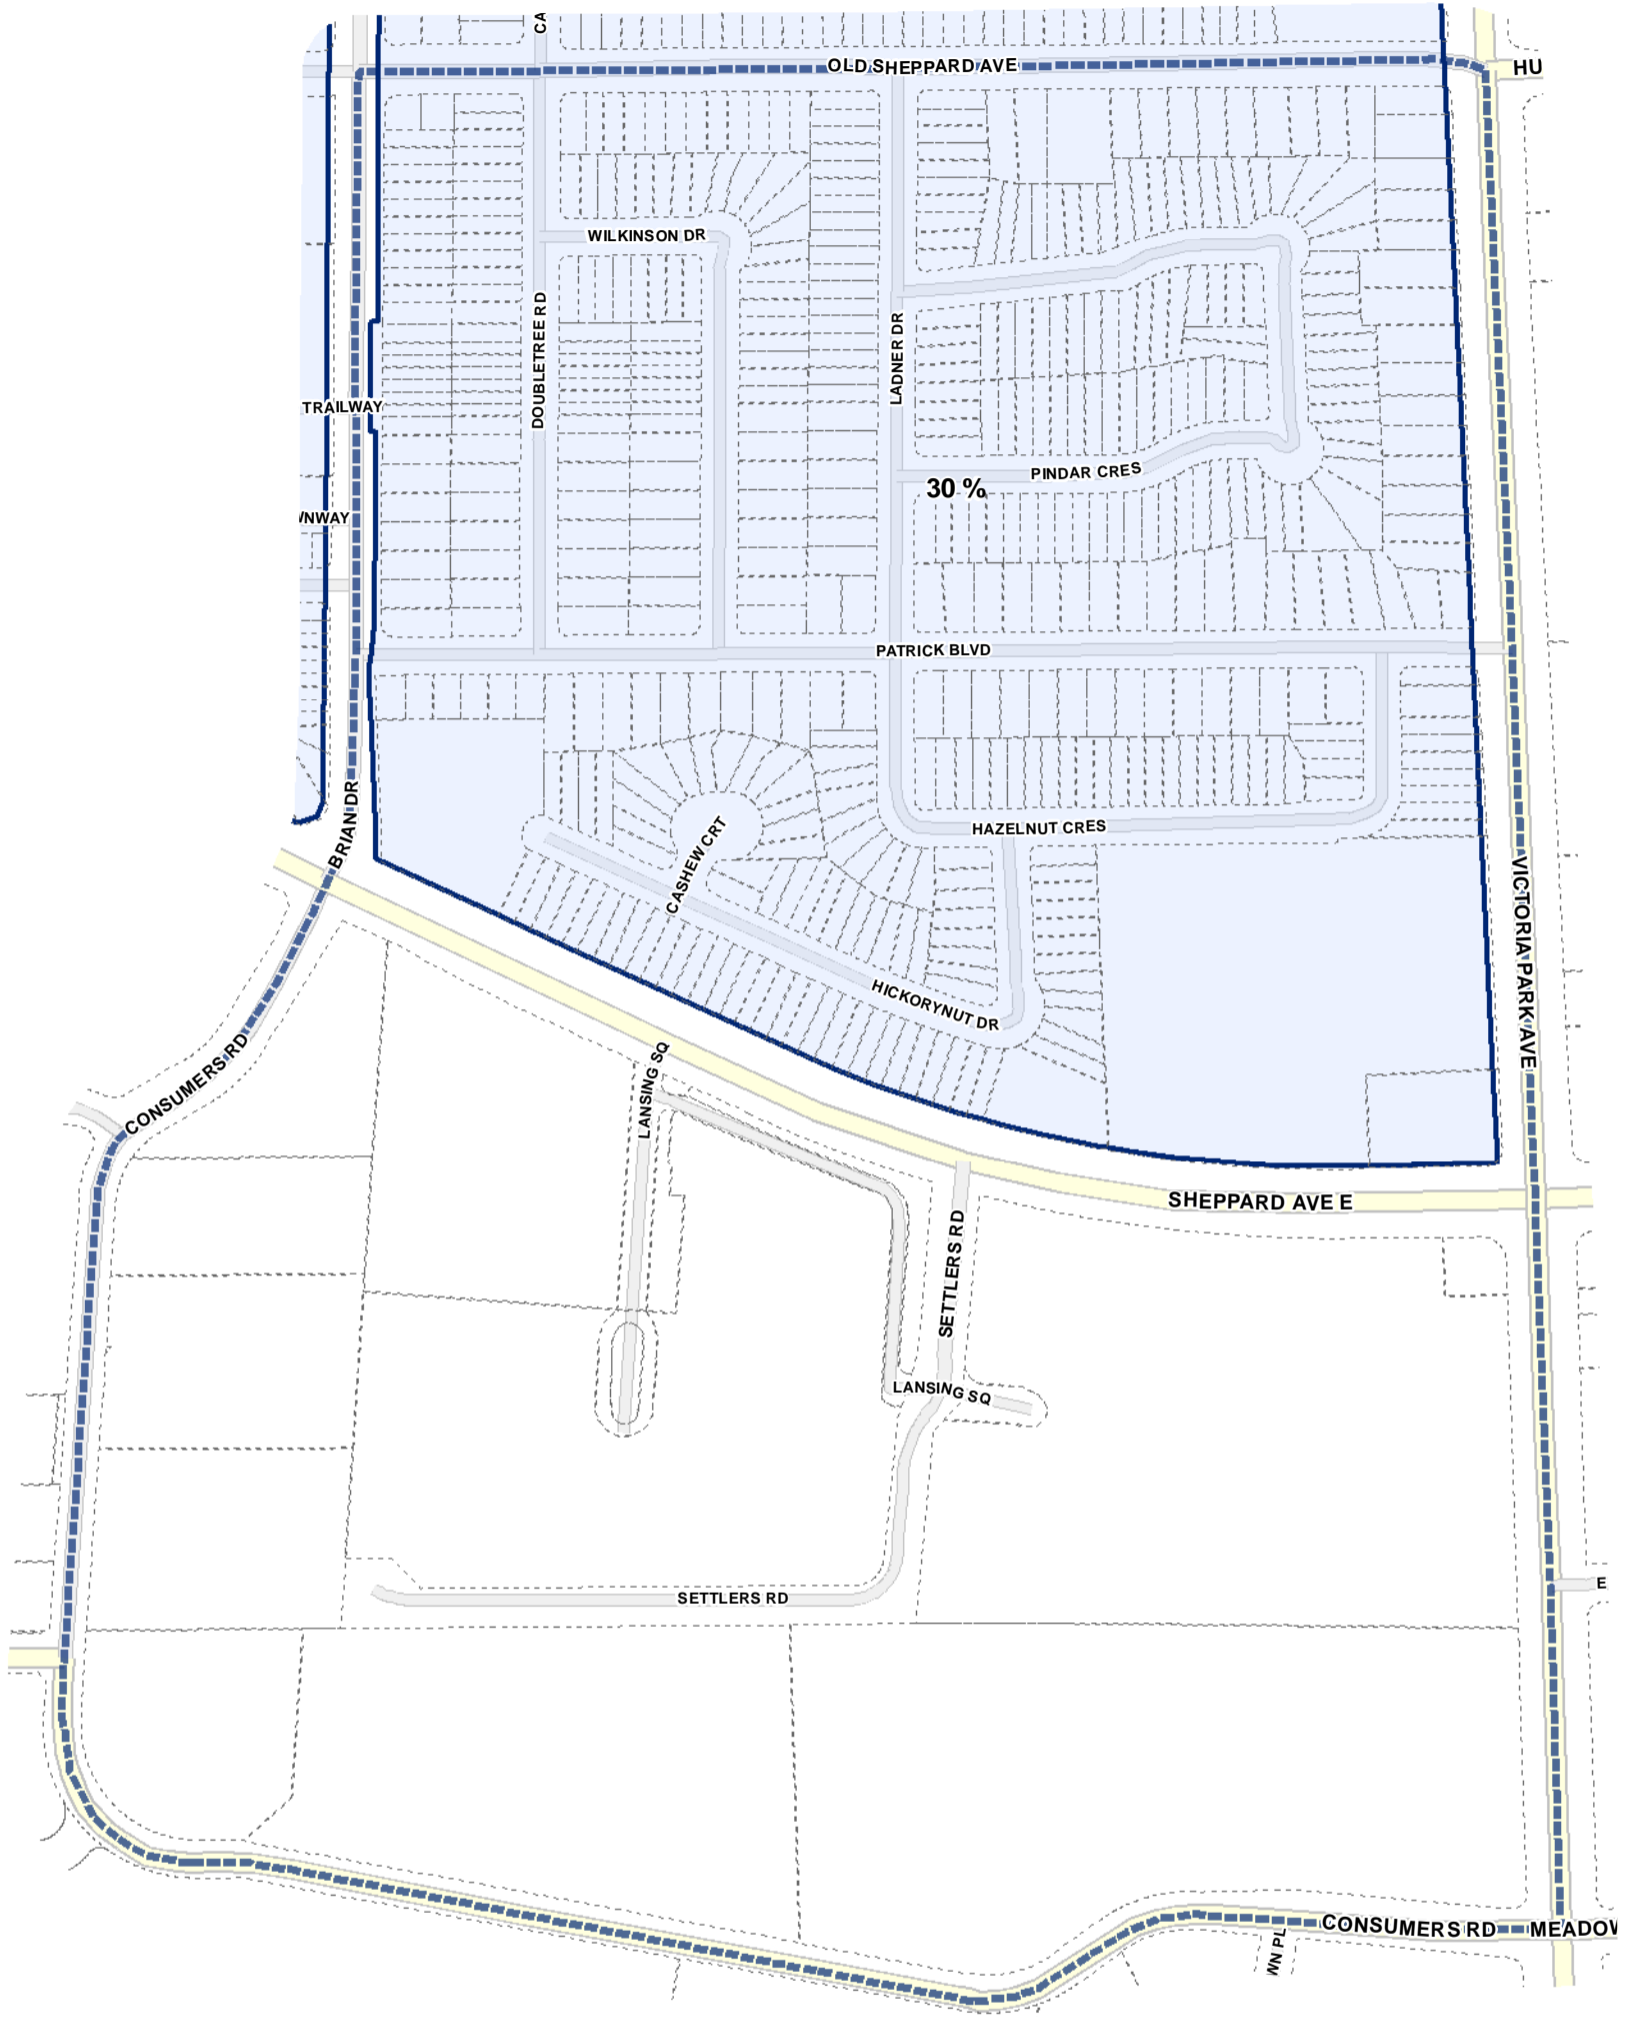

Lot Coverage Overlay Map

April 21, 2010
Planning & Growth Management
Committee Meeting

- Lot Coverage Overlay
- Map Sheet Boundary
- Properties
- Railway
- Hydro Line

-  Lot Coverage Overlay
-  Map Sheet Boundary
-  Properties
-  Railway
-  Hydro Line

Toronto City Planning
 Zoning Bylaw Map Book Series

Lot Coverage Overlay Map

April 21, 2010
 Planning & Growth Management
 Committee Meeting

- Lot Coverage Overlay
- Map Sheet Boundary
- Properties
- Railway
- Hydro Line