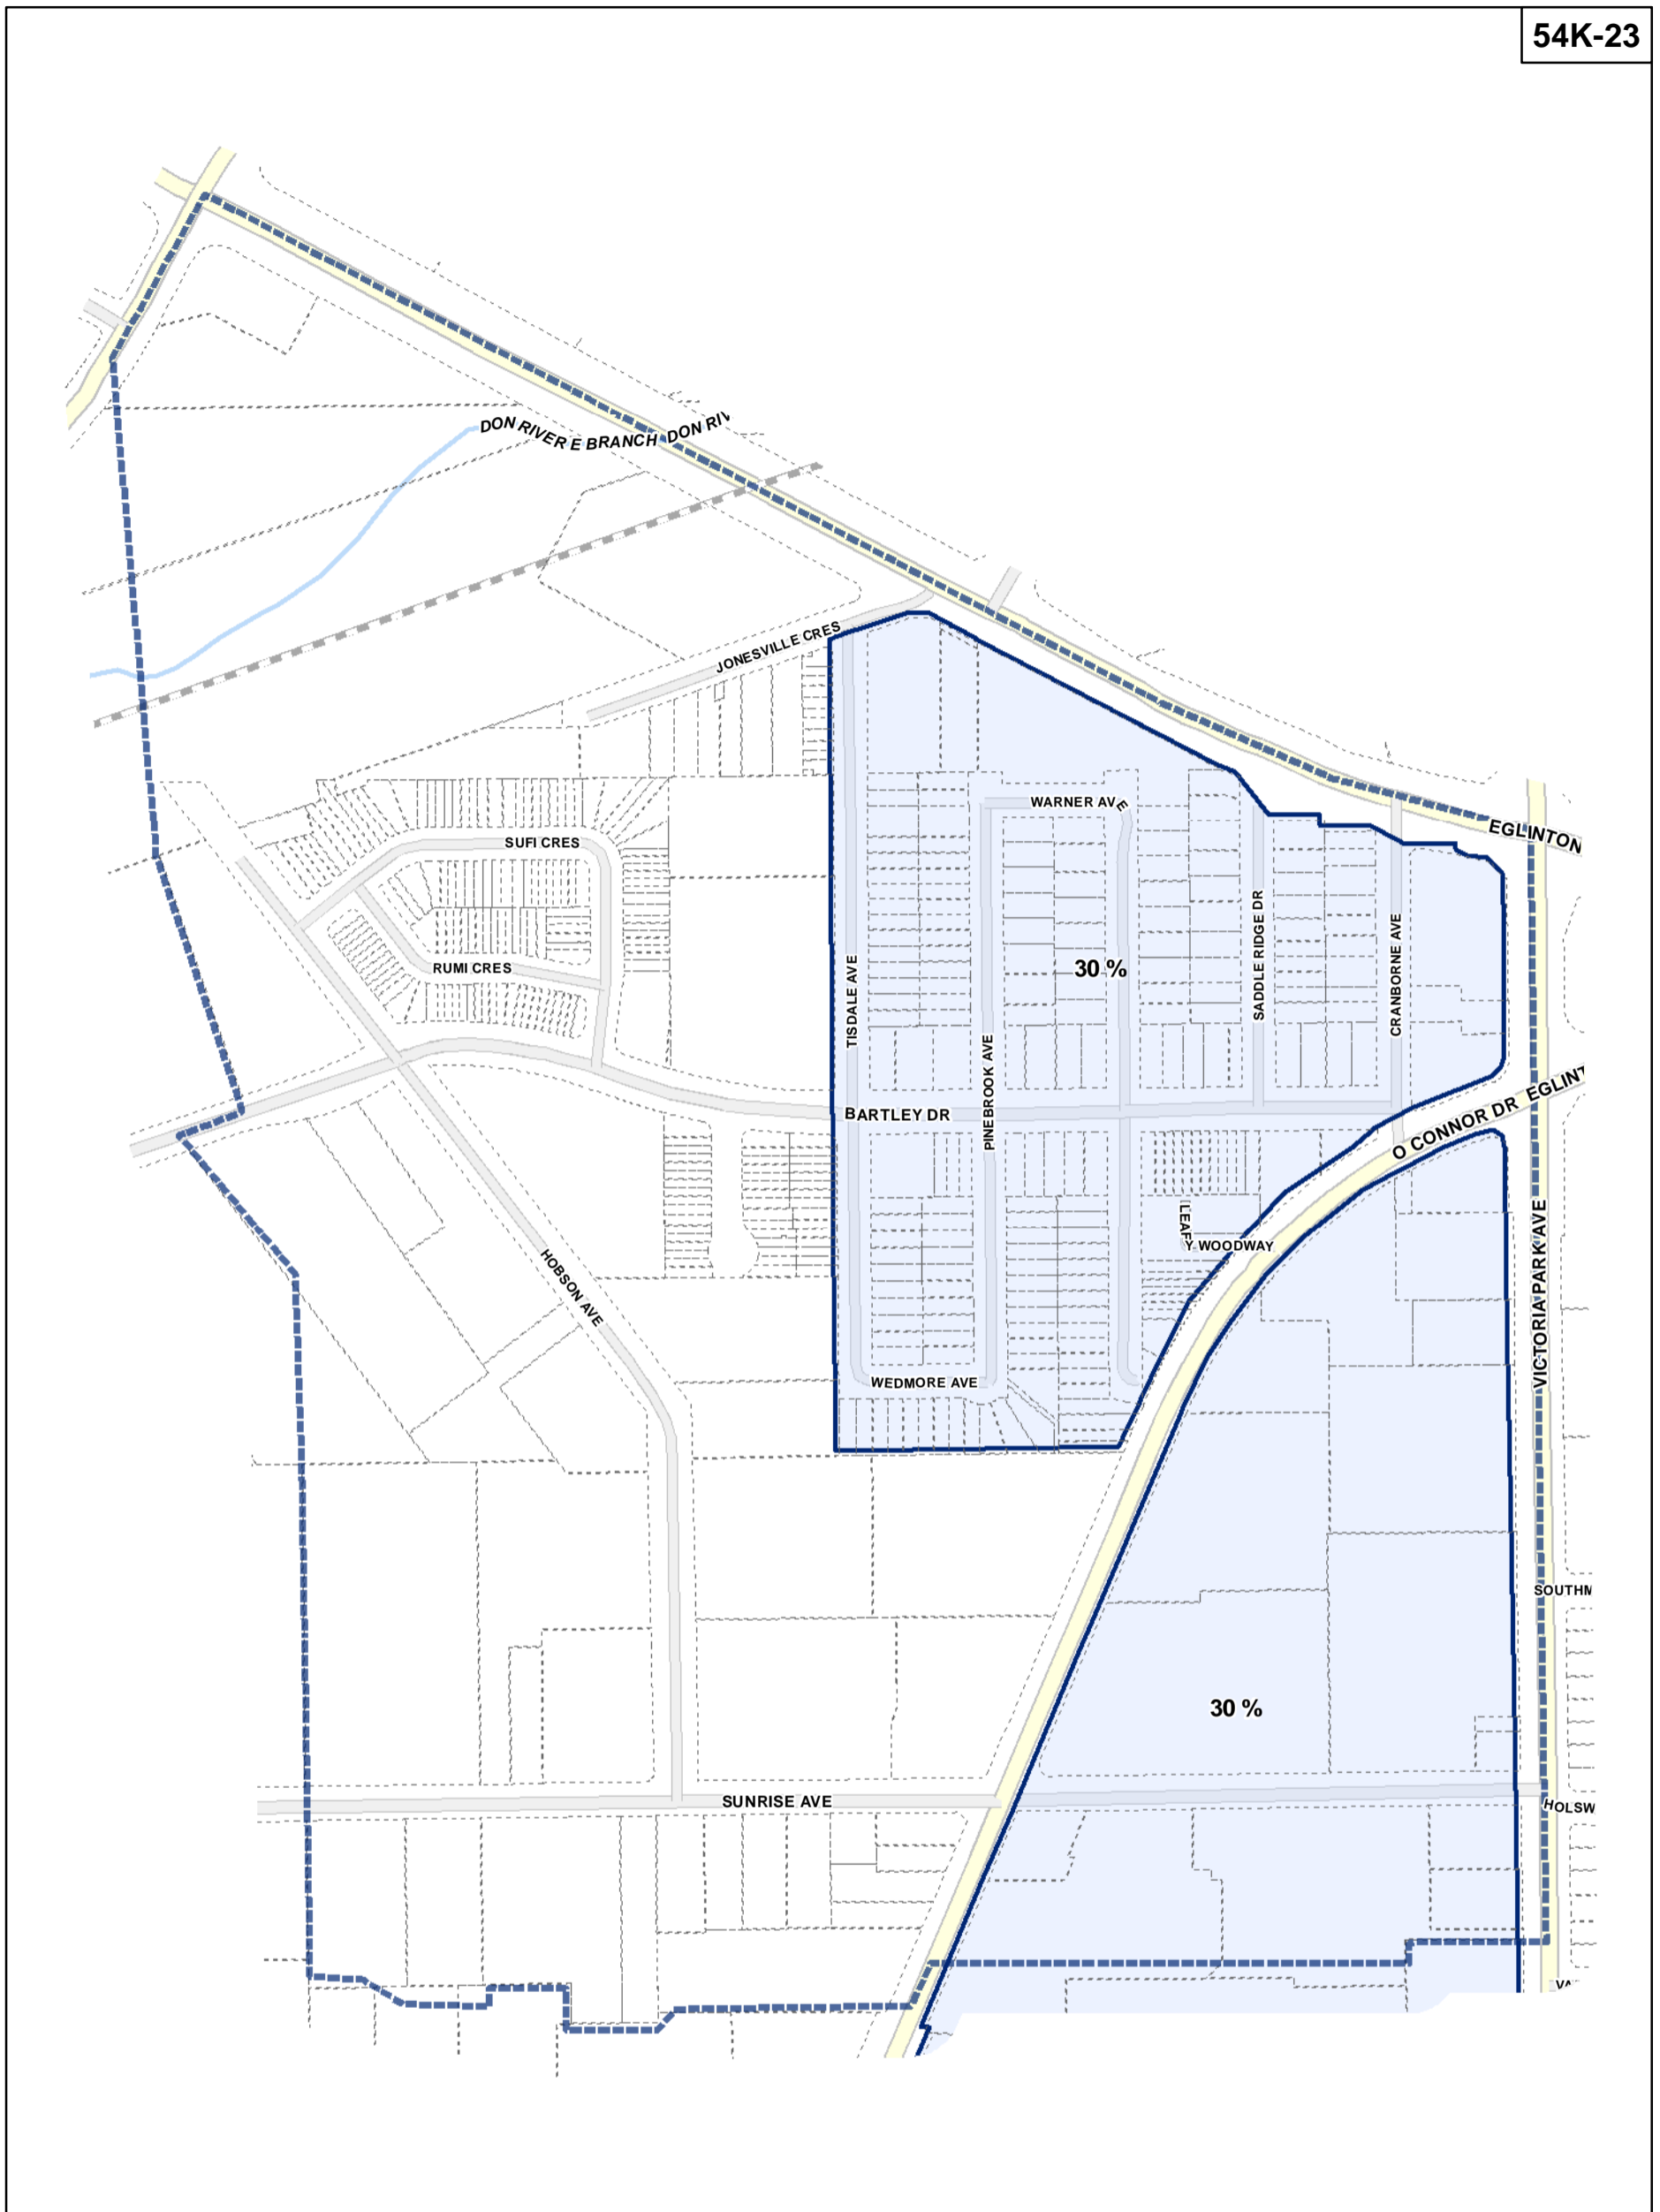

Lot Coverage Overlay Map

April 21, 2010
Planning & Growth Management
Committee Meeting

- Lot Coverage Overlay
- Map Sheet Boundary
- Properties
- Railway
- Hydro Line

Toronto City Planning
 Zoning Bylaw Map Book Series

Lot Coverage Overlay Map

April 21, 2010
 Planning & Growth Management
 Committee Meeting

Lot Coverage Overlay Map

April 21, 2010
Planning & Growth Management
Committee Meeting

- Lot Coverage Overlay
- Map Sheet Boundary
- Properties
- Railway
- Hydro Line

Lot Coverage Overlay Map

April 21, 2010
Planning & Growth Management
Committee Meeting

- Lot Coverage Overlay
- Map Sheet Boundary
- Properties
- Railway
- Hydro Line

-  Lot Coverage Overlay
-  Map Sheet Boundary
-  Properties
-  Railway
-  Hydro Line