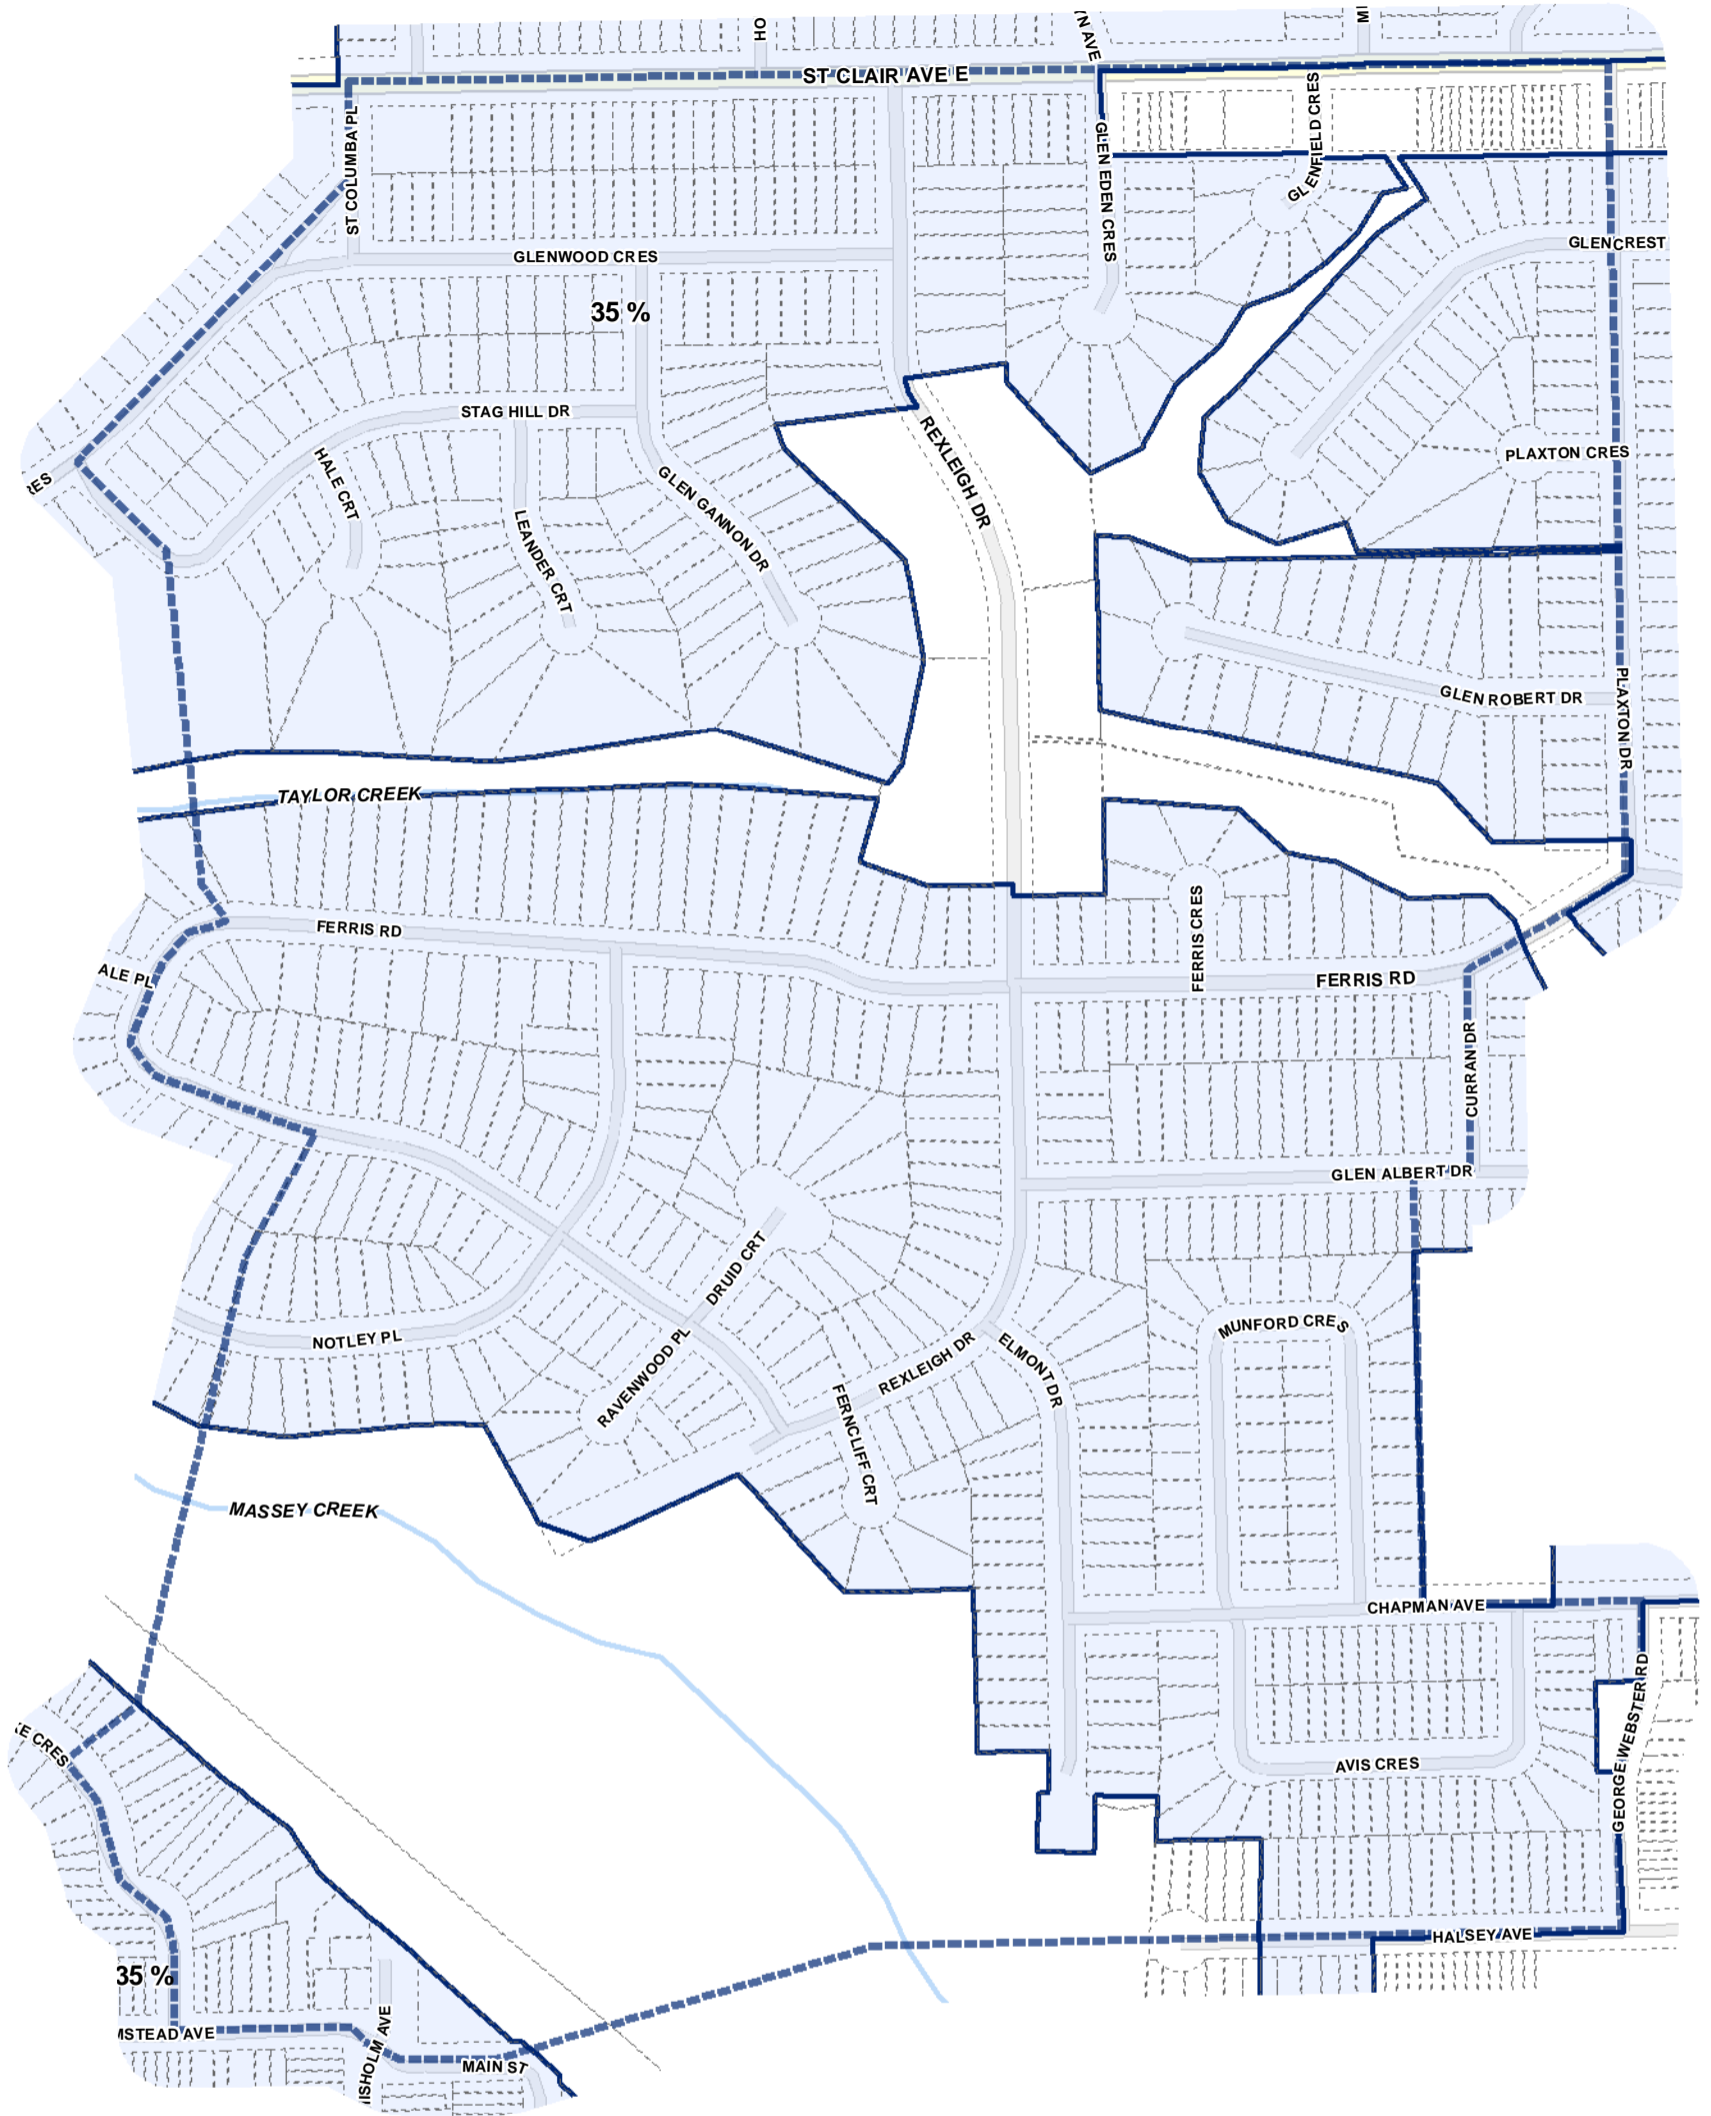

Lot Coverage Overlay Map

April 21, 2010
Planning & Growth Management
Committee Meeting

- Lot Coverage Overlay
- Map Sheet Boundary
- Properties
- Railway
- Hydro Line

Lot Coverage Overlay Map

April 21, 2010
Planning & Growth Management
Committee Meeting

-  Lot Coverage Overlay
-  Map Sheet Boundary
-  Properties
-  Railway
-  Hydro Line

1:4,000

-  Lot Coverage Overlay
-  Map Sheet Boundary
-  Properties
-  Railway
-  Hydro Line

Lot Coverage Overlay Map

April 21, 2010
Planning & Growth Management
Committee Meeting

-  Lot Coverage Overlay
-  Map Sheet Boundary
-  Properties
-  Railway
-  Hydro Line

Lot Coverage Overlay Map

April 21, 2010
Planning & Growth Management
Committee Meeting

- Lot Coverage Overlay
- Map Sheet Boundary
- Properties
- Railway
- Hydro Line