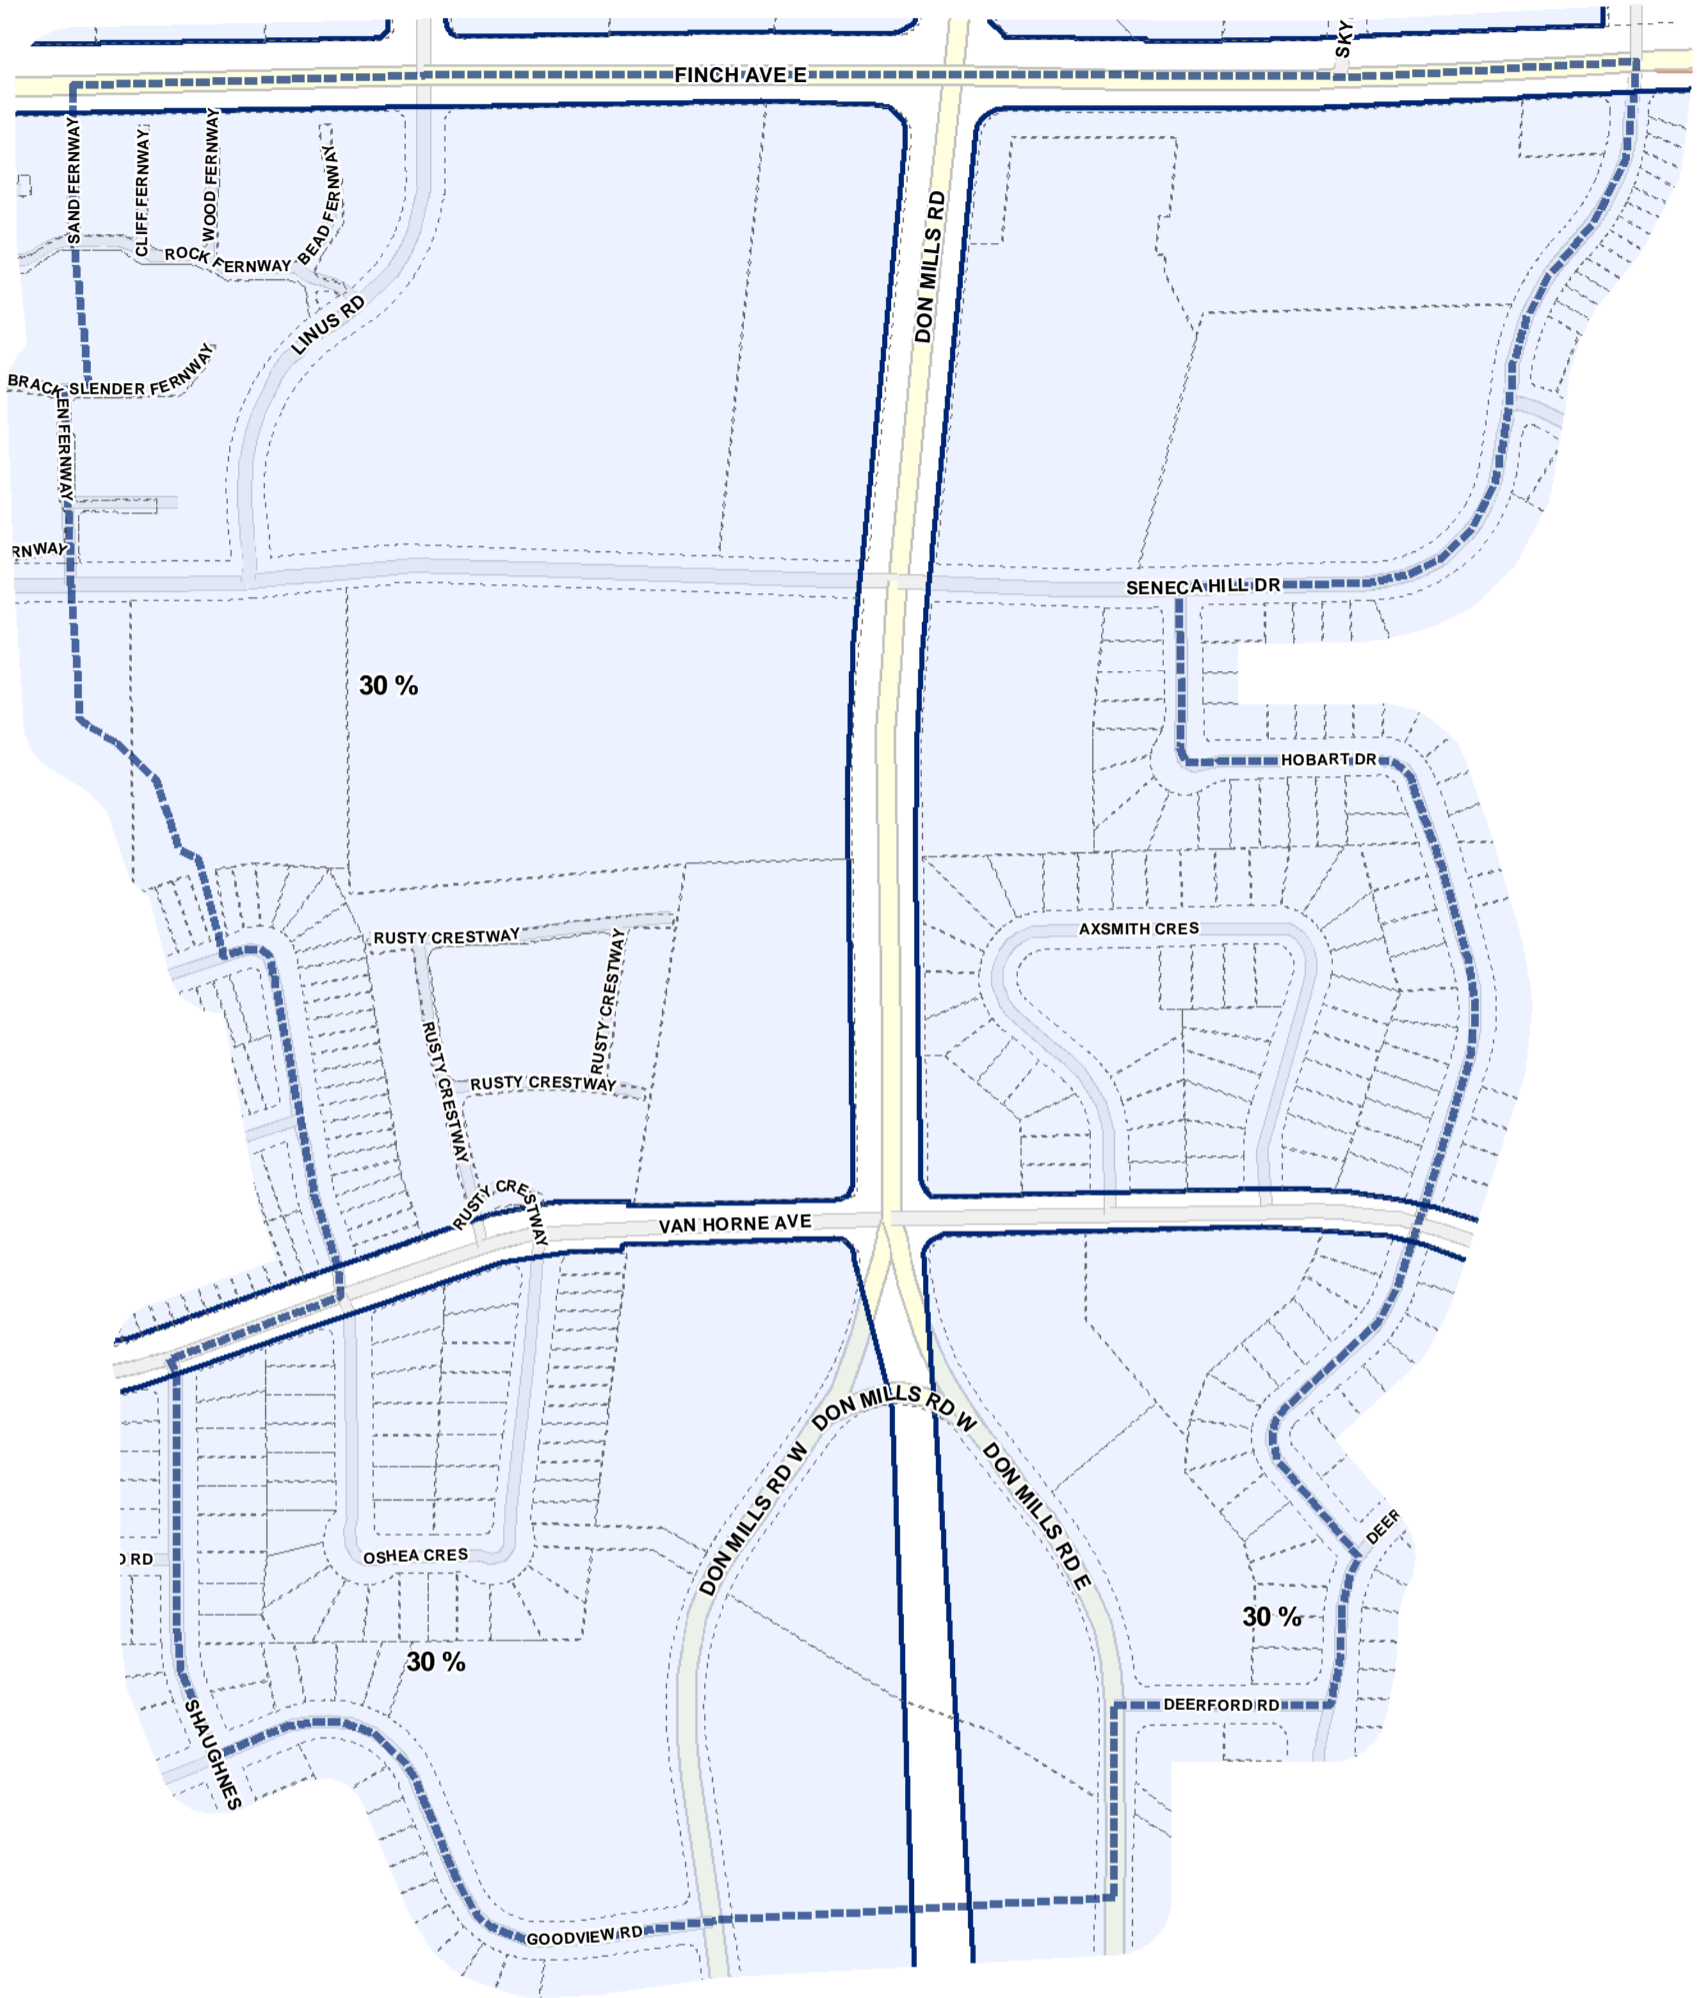

-  Lot Coverage Overlay
-  Map Sheet Boundary
-  Properties
-  Railway
-  Hydro Line

Toronto City Planning
 Zoning Bylaw Map Book Series

Lot Coverage Overlay Map

April 21, 2010
 Planning & Growth Management
 Committee Meeting

- Lot Coverage Overlay
- Map Sheet Boundary
- Properties
- Railway
- Hydro Line

- Lot Coverage Overlay
- Map Sheet Boundary
- Properties
- Railway
- Hydro Line

Lot Coverage Overlay Map

April 21, 2010
Planning & Growth Management
Committee Meeting

- Lot Coverage Overlay
- Map Sheet Boundary
- Properties
- Railway
- Hydro Line

Lot Coverage Overlay Map

April 21, 2010
Planning & Growth Management
Committee Meeting

-  Lot Coverage Overlay
-  Map Sheet Boundary
-  Properties
-  Railway
-  Hydro Line

- Lot Coverage Overlay
- Map Sheet Boundary
- Properties
- Railway
- Hydro Line

1:4,000

-  Lot Coverage Overlay
-  Map Sheet Boundary
-  Properties
-  Railway
-  Hydro Line

-  Lot Coverage Overlay
-  Map Sheet Boundary
-  Properties
-  Railway
-  Hydro Line