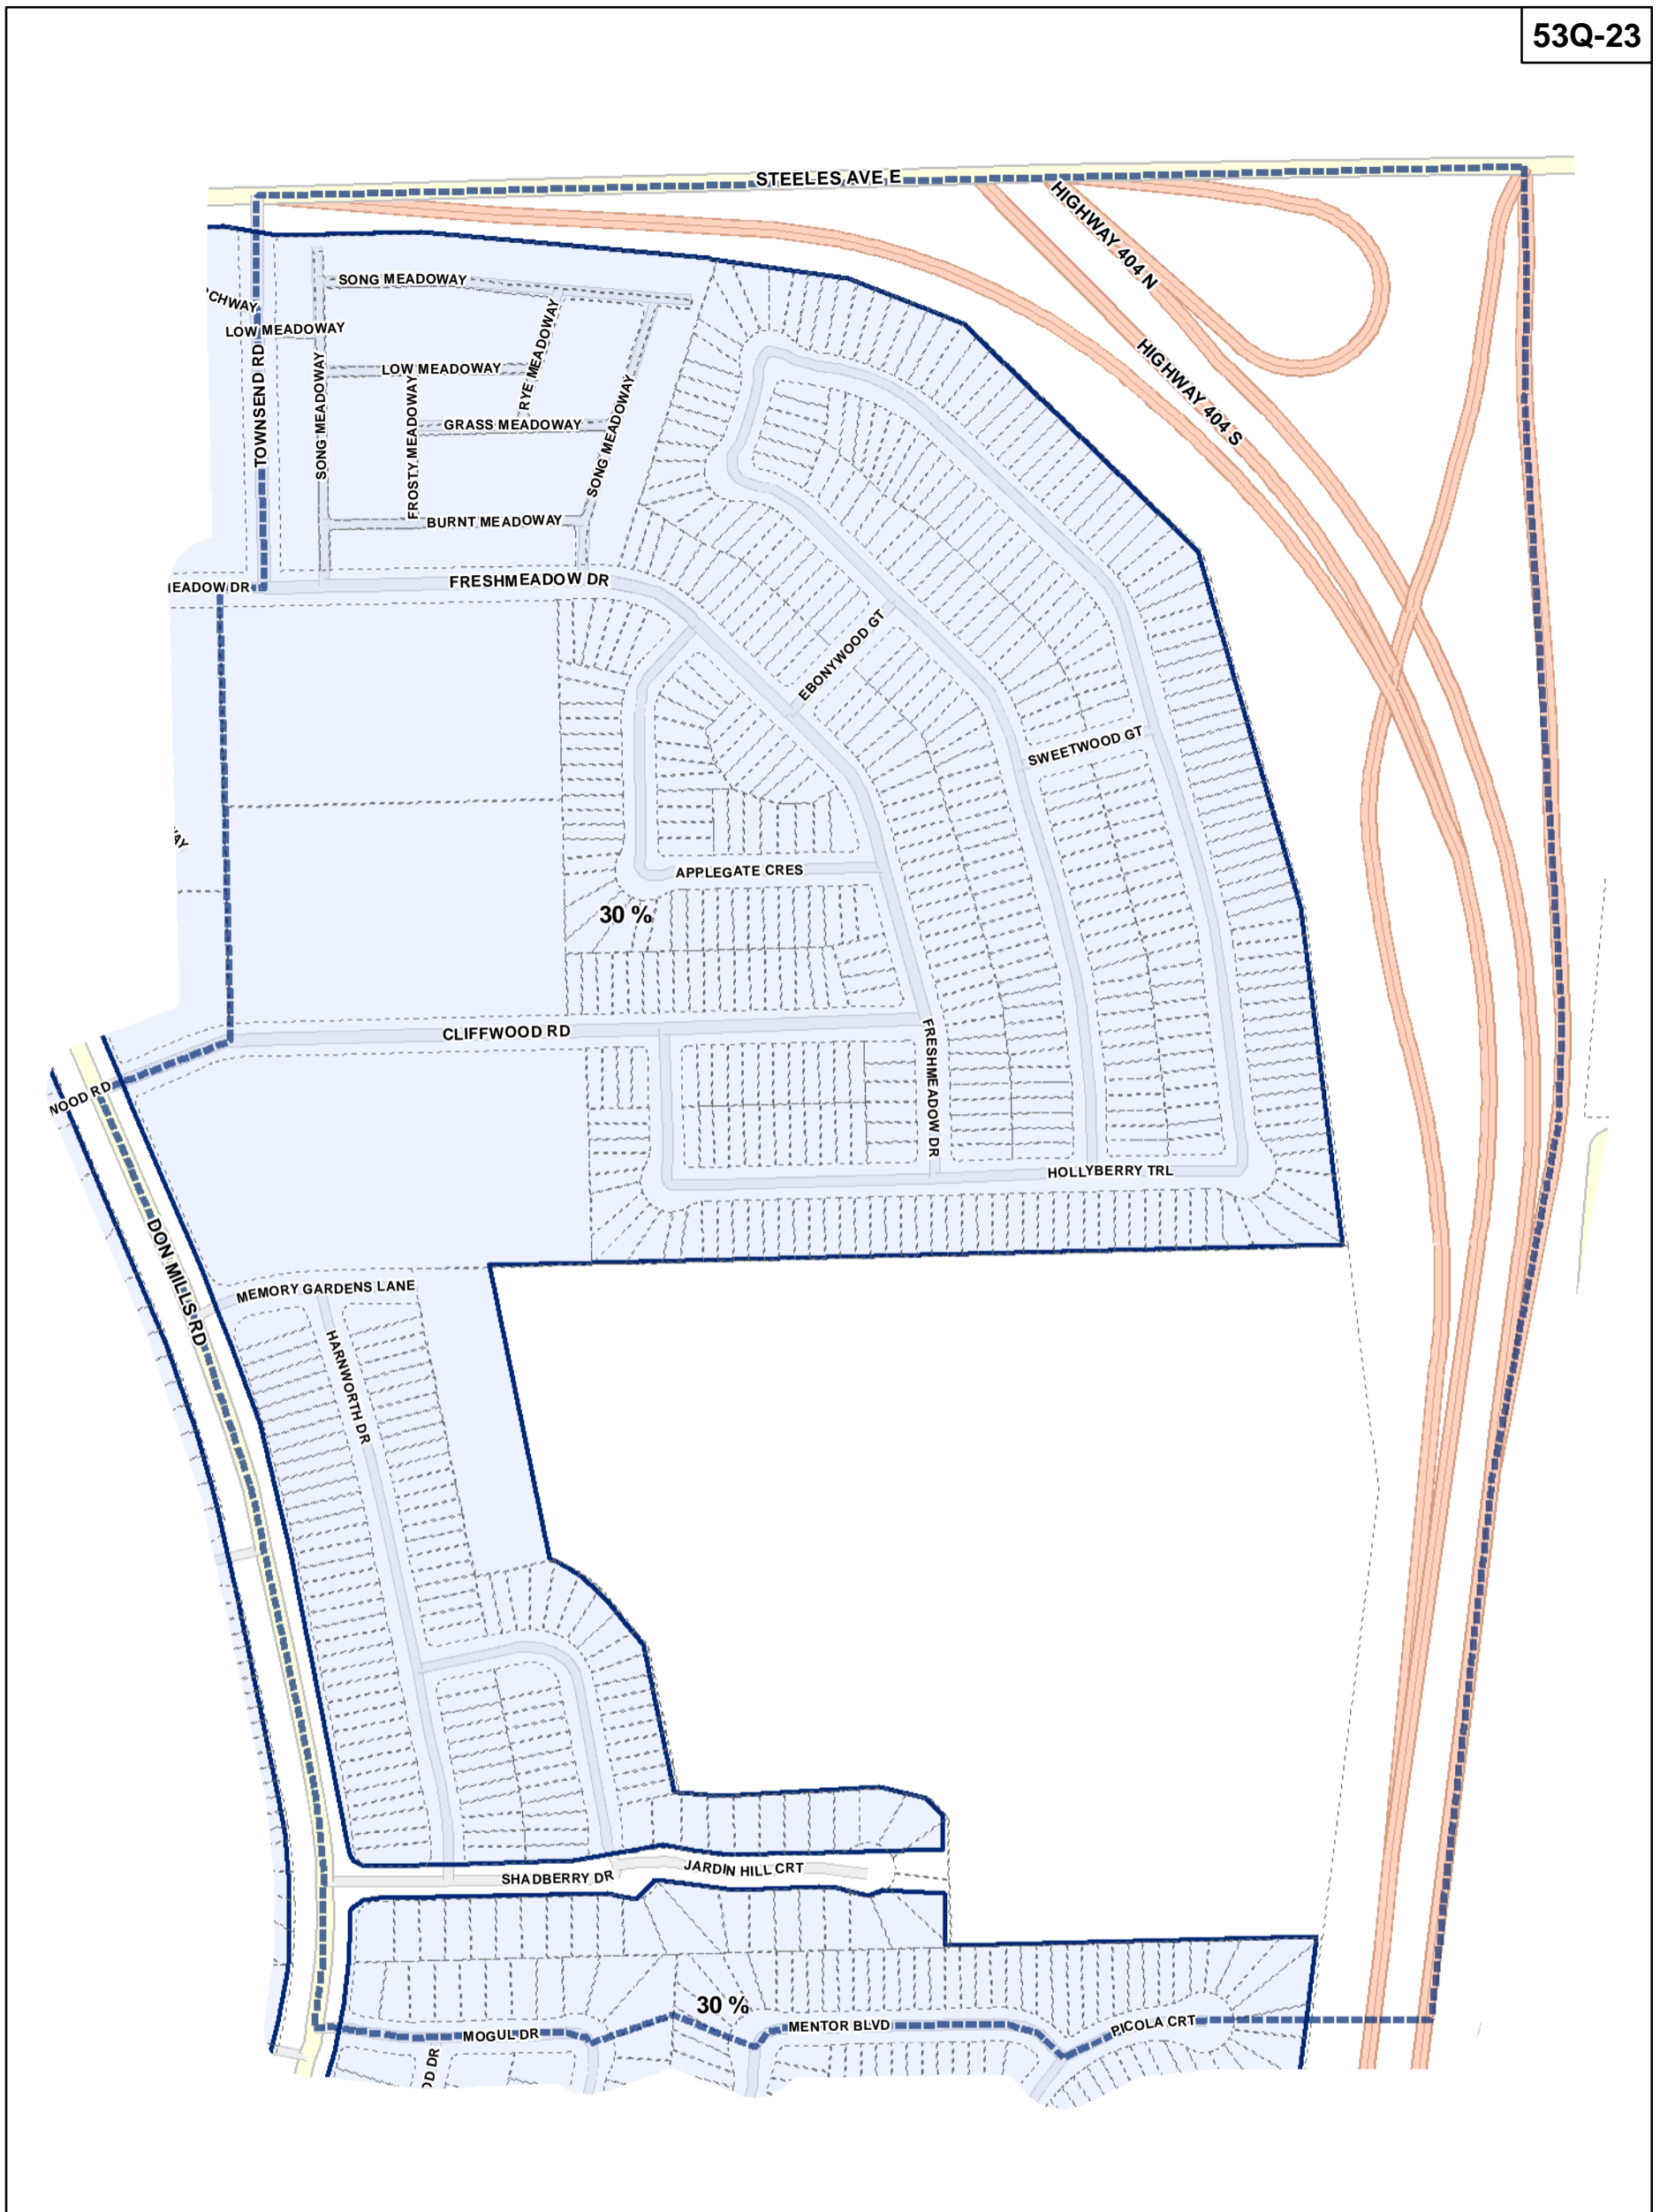

- Lot Coverage Overlay
- Map Sheet Boundary
- Properties
- Railway
- Hydro Line

Lot Coverage Overlay Map

April 21, 2010
Planning & Growth Management
Committee Meeting

- Lot Coverage Overlay
- Map Sheet Boundary
- Properties
- Railway
- Hydro Line

- Lot Coverage Overlay
- Map Sheet Boundary
- Properties
- Railway
- Hydro Line

Toronto City Planning
 Zoning Bylaw Map Book Series

Lot Coverage Overlay Map

April 21, 2010
 Planning & Growth Management
 Committee Meeting

Lot Coverage Overlay Map

April 21, 2010
Planning & Growth Management
Committee Meeting

- Lot Coverage Overlay
- Map Sheet Boundary
- Properties
- Railway
- Hydro Line

Lot Coverage Overlay Map

April 21, 2010
Planning & Growth Management
Committee Meeting