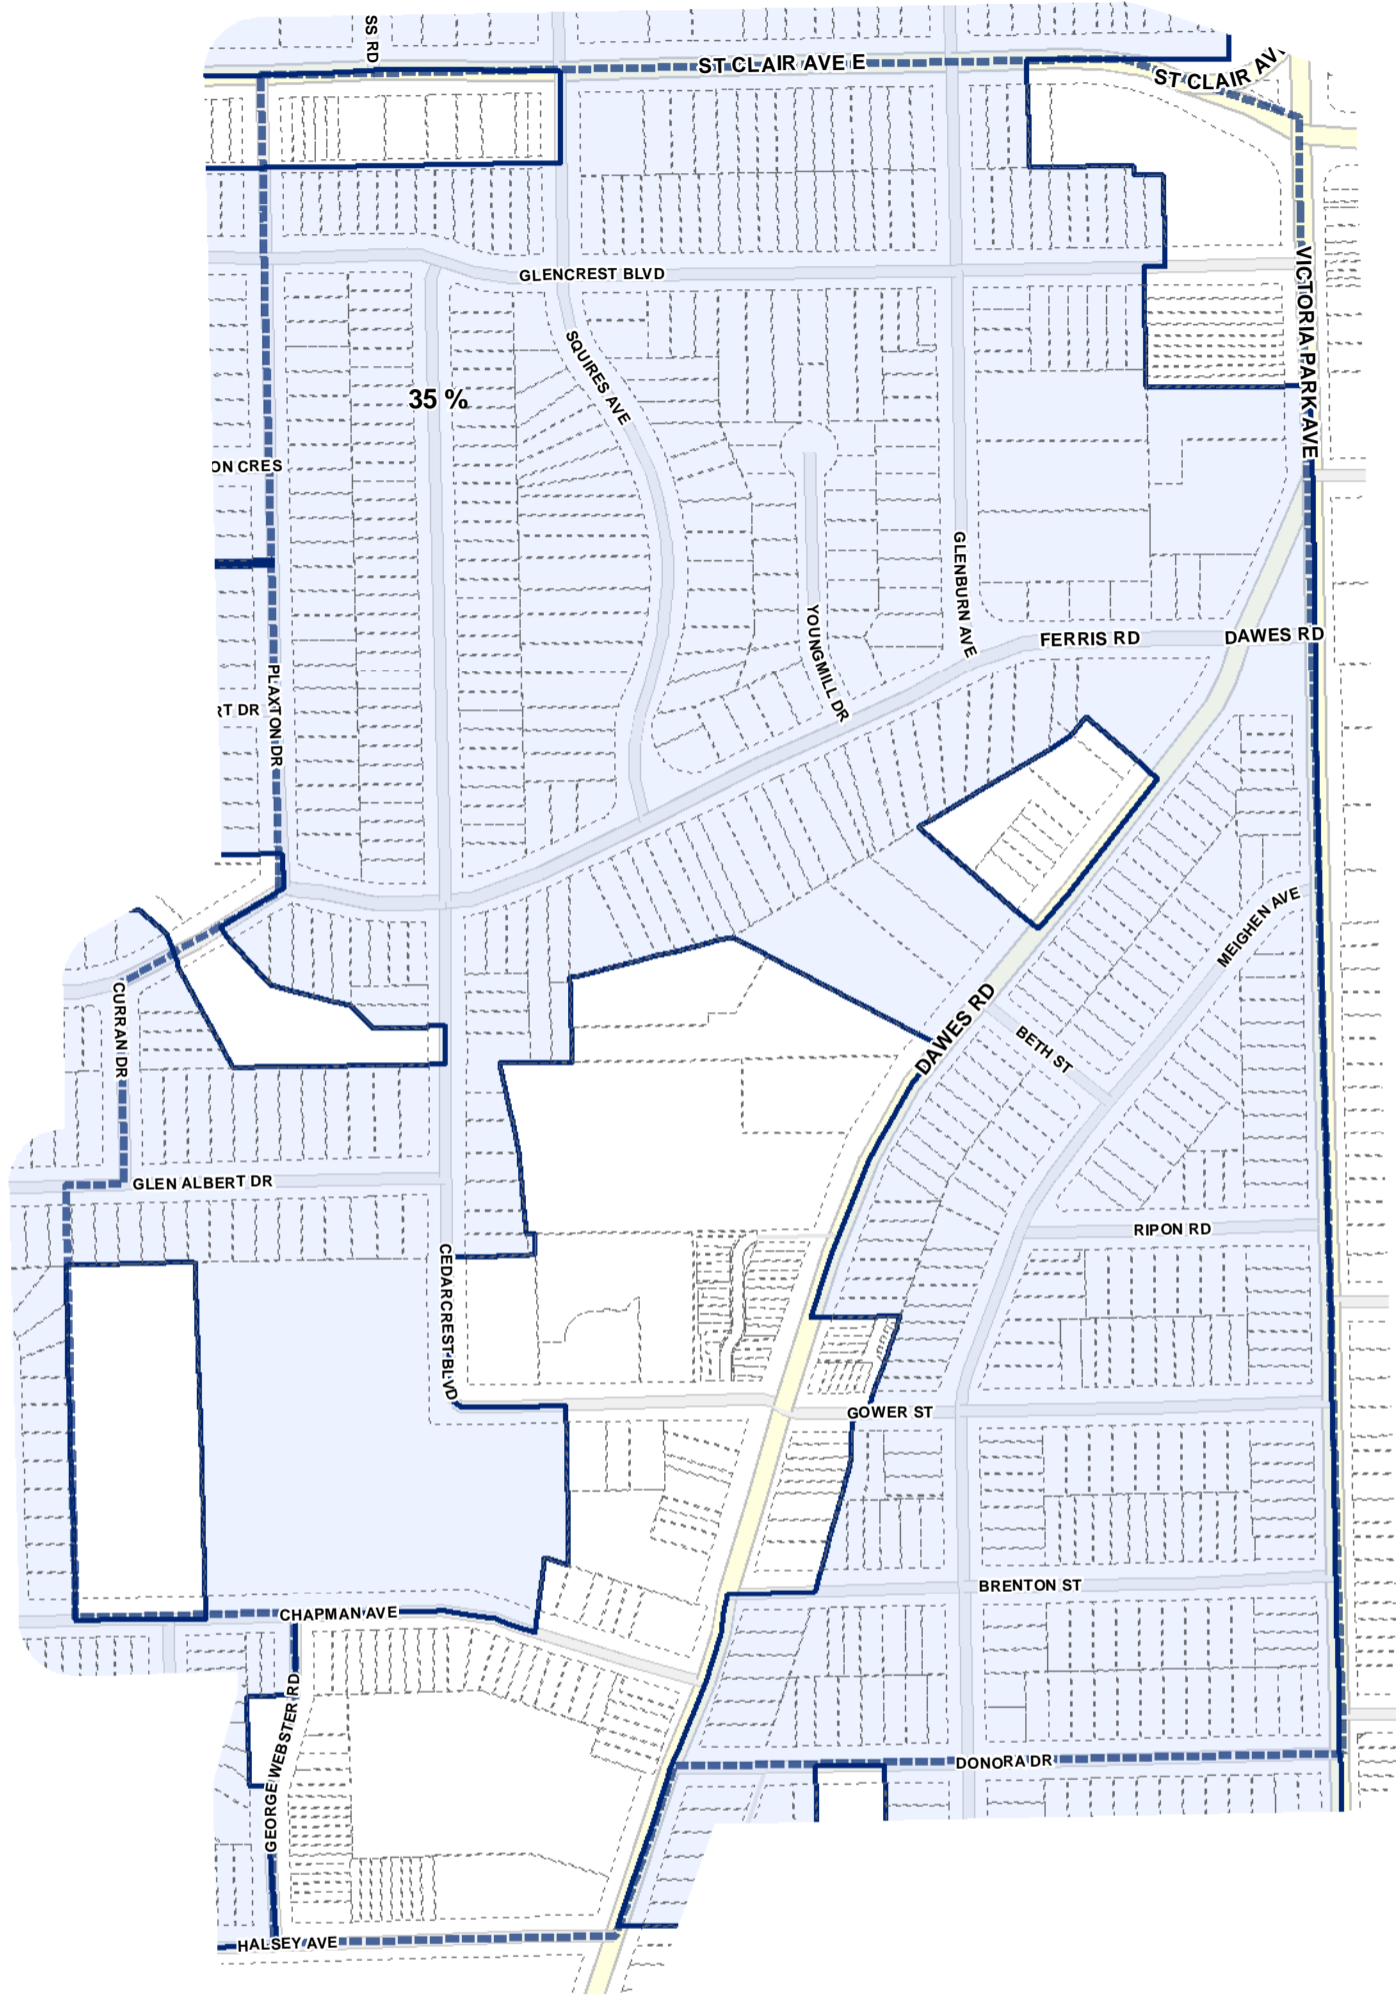

-  Lot Coverage Overlay
-  Map Sheet Boundary
-  Properties
-  Railway
-  Hydro Line

1:4,000

-  Lot Coverage Overlay
-  Map Sheet Boundary
-  Properties
-  Railway
-  Hydro Line

Lot Coverage Overlay Map

April 21, 2010
Planning & Growth Management
Committee Meeting

-  Lot Coverage Overlay
-  Map Sheet Boundary
-  Properties
-  Railway
-  Hydro Line

Lot Coverage Overlay Map

April 21, 2010
Planning & Growth Management
Committee Meeting

-  Lot Coverage Overlay
-  Map Sheet Boundary
-  Properties
-  Railway
-  Hydro Line