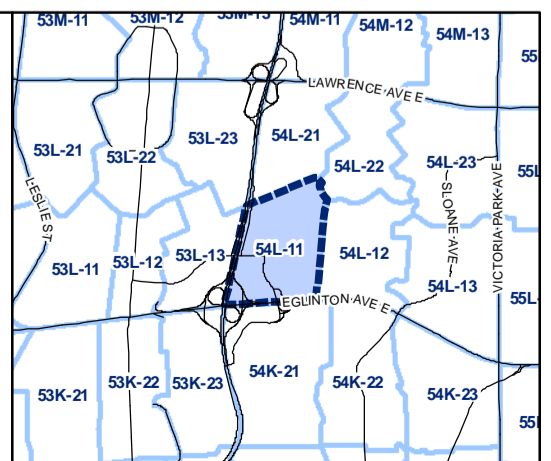

Lot Coverage Overlay Map

April 21, 2010
 Planning & Growth Management
 Committee Meeting

Lot Coverage Overlay Map

April 21, 2010
Planning & Growth Management
Committee Meeting

- Lot Coverage Overlay
- Map Sheet Boundary
- Properties
- Railway
- Hydro Line

Lot Coverage Overlay Map

April 21, 2010
Planning & Growth Management
Committee Meeting

- Lot Coverage Overlay
- Map Sheet Boundary
- Properties
- Railway
- Hydro Line

-  Lot Coverage Overlay
-  Map Sheet Boundary
-  Properties
-  Railway
-  Hydro Line

Toronto City Planning
 Zoning Bylaw Map Book Series

Lot Coverage Overlay Map

April 21, 2010
 Planning & Growth Management
 Committee Meeting

- Lot Coverage Overlay
- Map Sheet Boundary
- Properties
- Railway
- Hydro Line