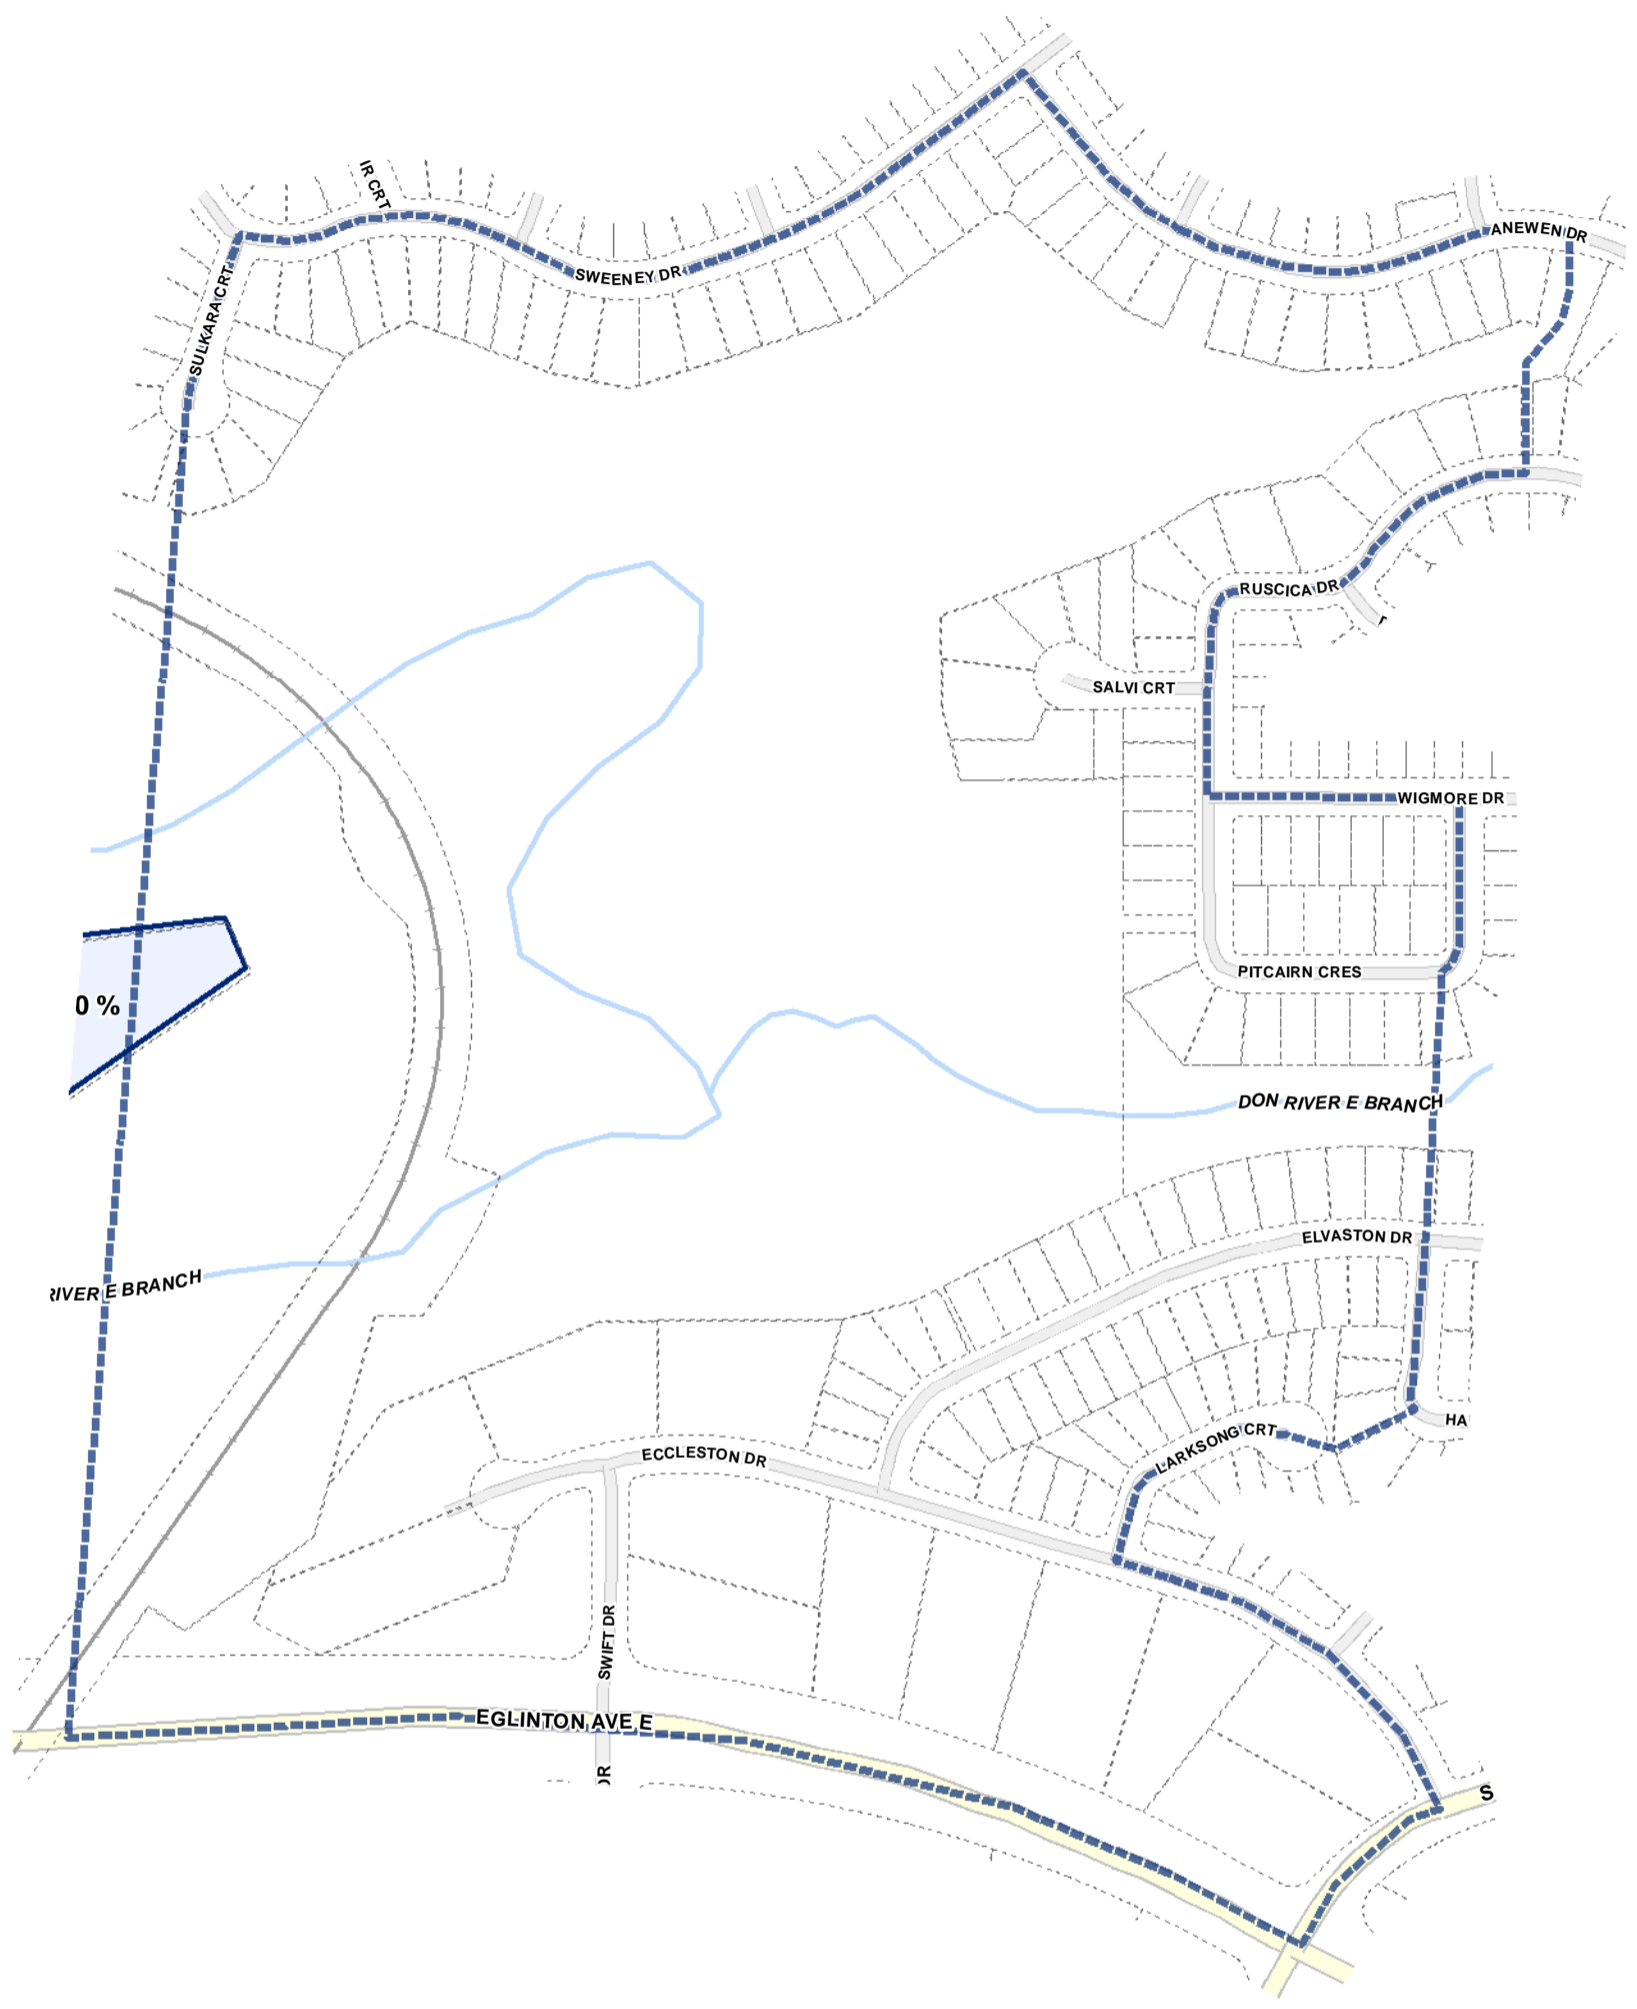

Lot Coverage Overlay Map

April 21, 2010
Planning & Growth Management
Committee Meeting

- Lot Coverage Overlay
- Map Sheet Boundary
- Properties
- Railway
- Hydro Line

-  Lot Coverage Overlay
-  Map Sheet Boundary
-  Properties
-  Railway
-  Hydro Line

Toronto City Planning
 Zoning Bylaw Map Book Series

Lot Coverage Overlay Map

April 21, 2010
 Planning & Growth Management
 Committee Meeting

- Lot Coverage Overlay
- Map Sheet Boundary
- Properties
- Railway
- Hydro Line