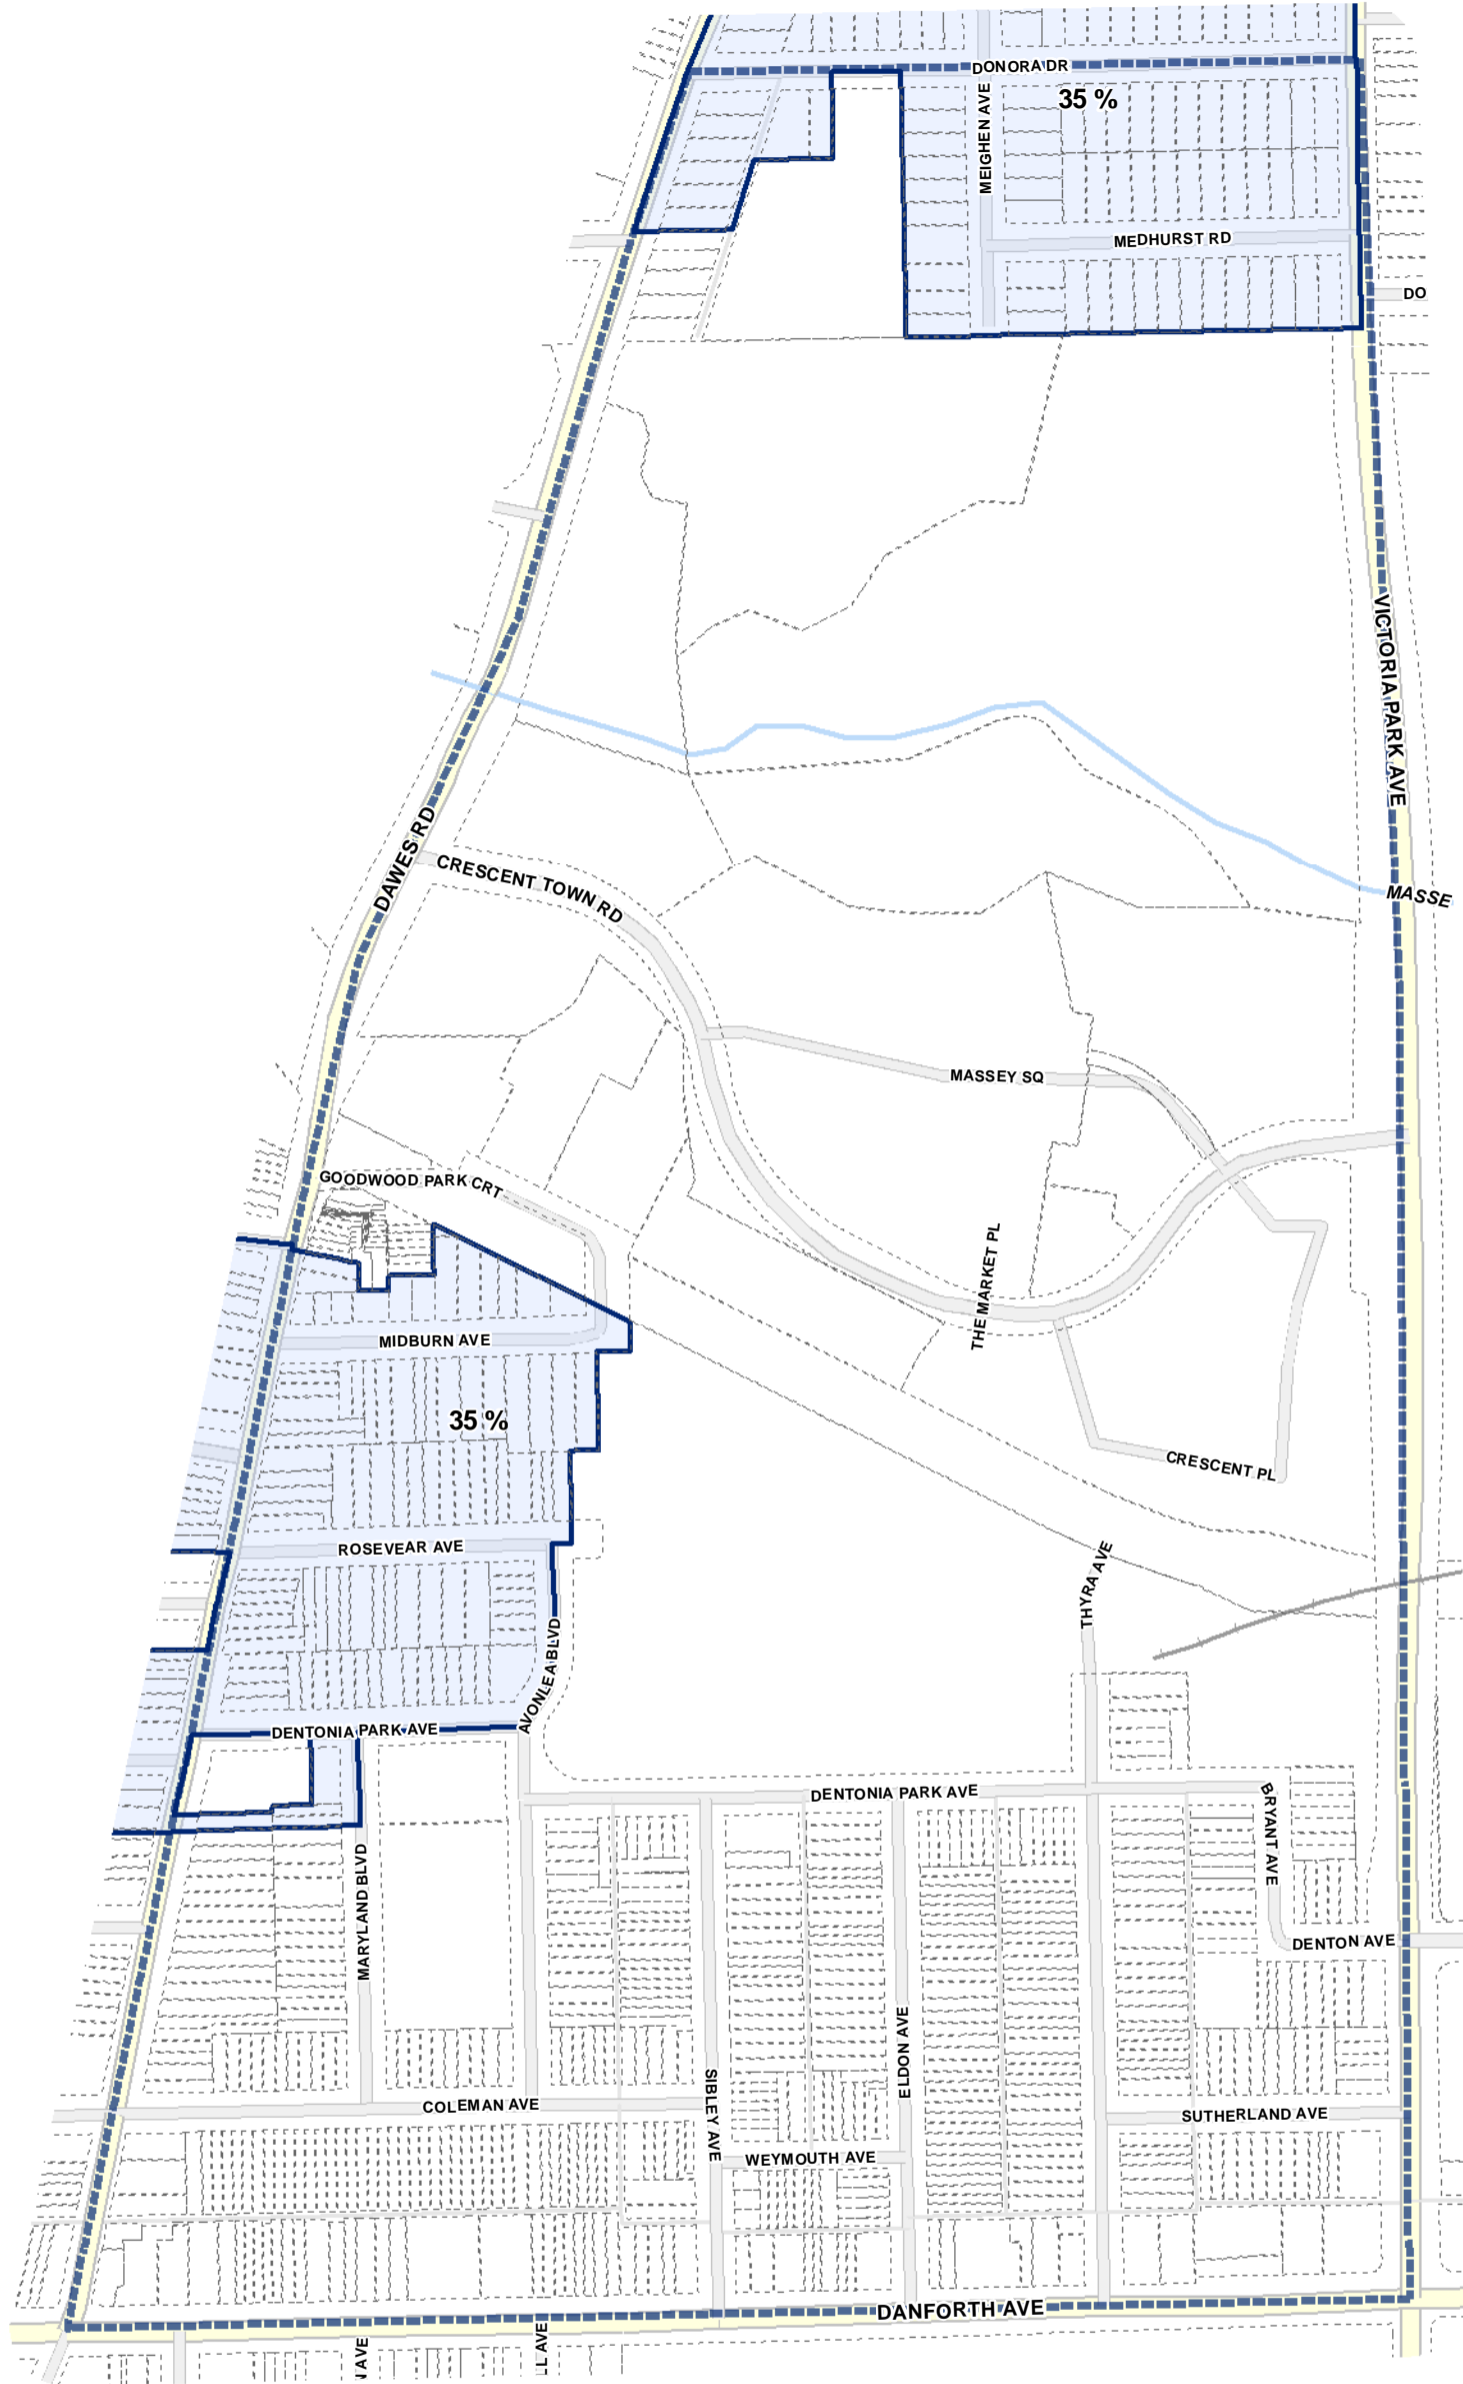

- Lot Coverage Overlay
- Map Sheet Boundary
- Properties
- Railway
- Hydro Line

Lot Coverage Overlay Map

April 21, 2010
Planning & Growth Management
Committee Meeting

- Lot Coverage Overlay
- Map Sheet Boundary
- Properties
- Railway
- Hydro Line

Lot Coverage Overlay Map

April 21, 2010
Planning & Growth Management
Committee Meeting

- Lot Coverage Overlay
- Map Sheet Boundary
- Properties
- Railway
- Hydro Line

Lot Coverage Overlay Map

April 21, 2010
Planning & Growth Management
Committee Meeting

-  Lot Coverage Overlay
-  Map Sheet Boundary
-  Properties
-  Railway
-  Hydro Line

1:4,000

-  Lot Coverage Overlay
-  Map Sheet Boundary
-  Properties
-  Railway
-  Hydro Line

Lot Coverage Overlay Map

April 21, 2010
Planning & Growth Management
Committee Meeting