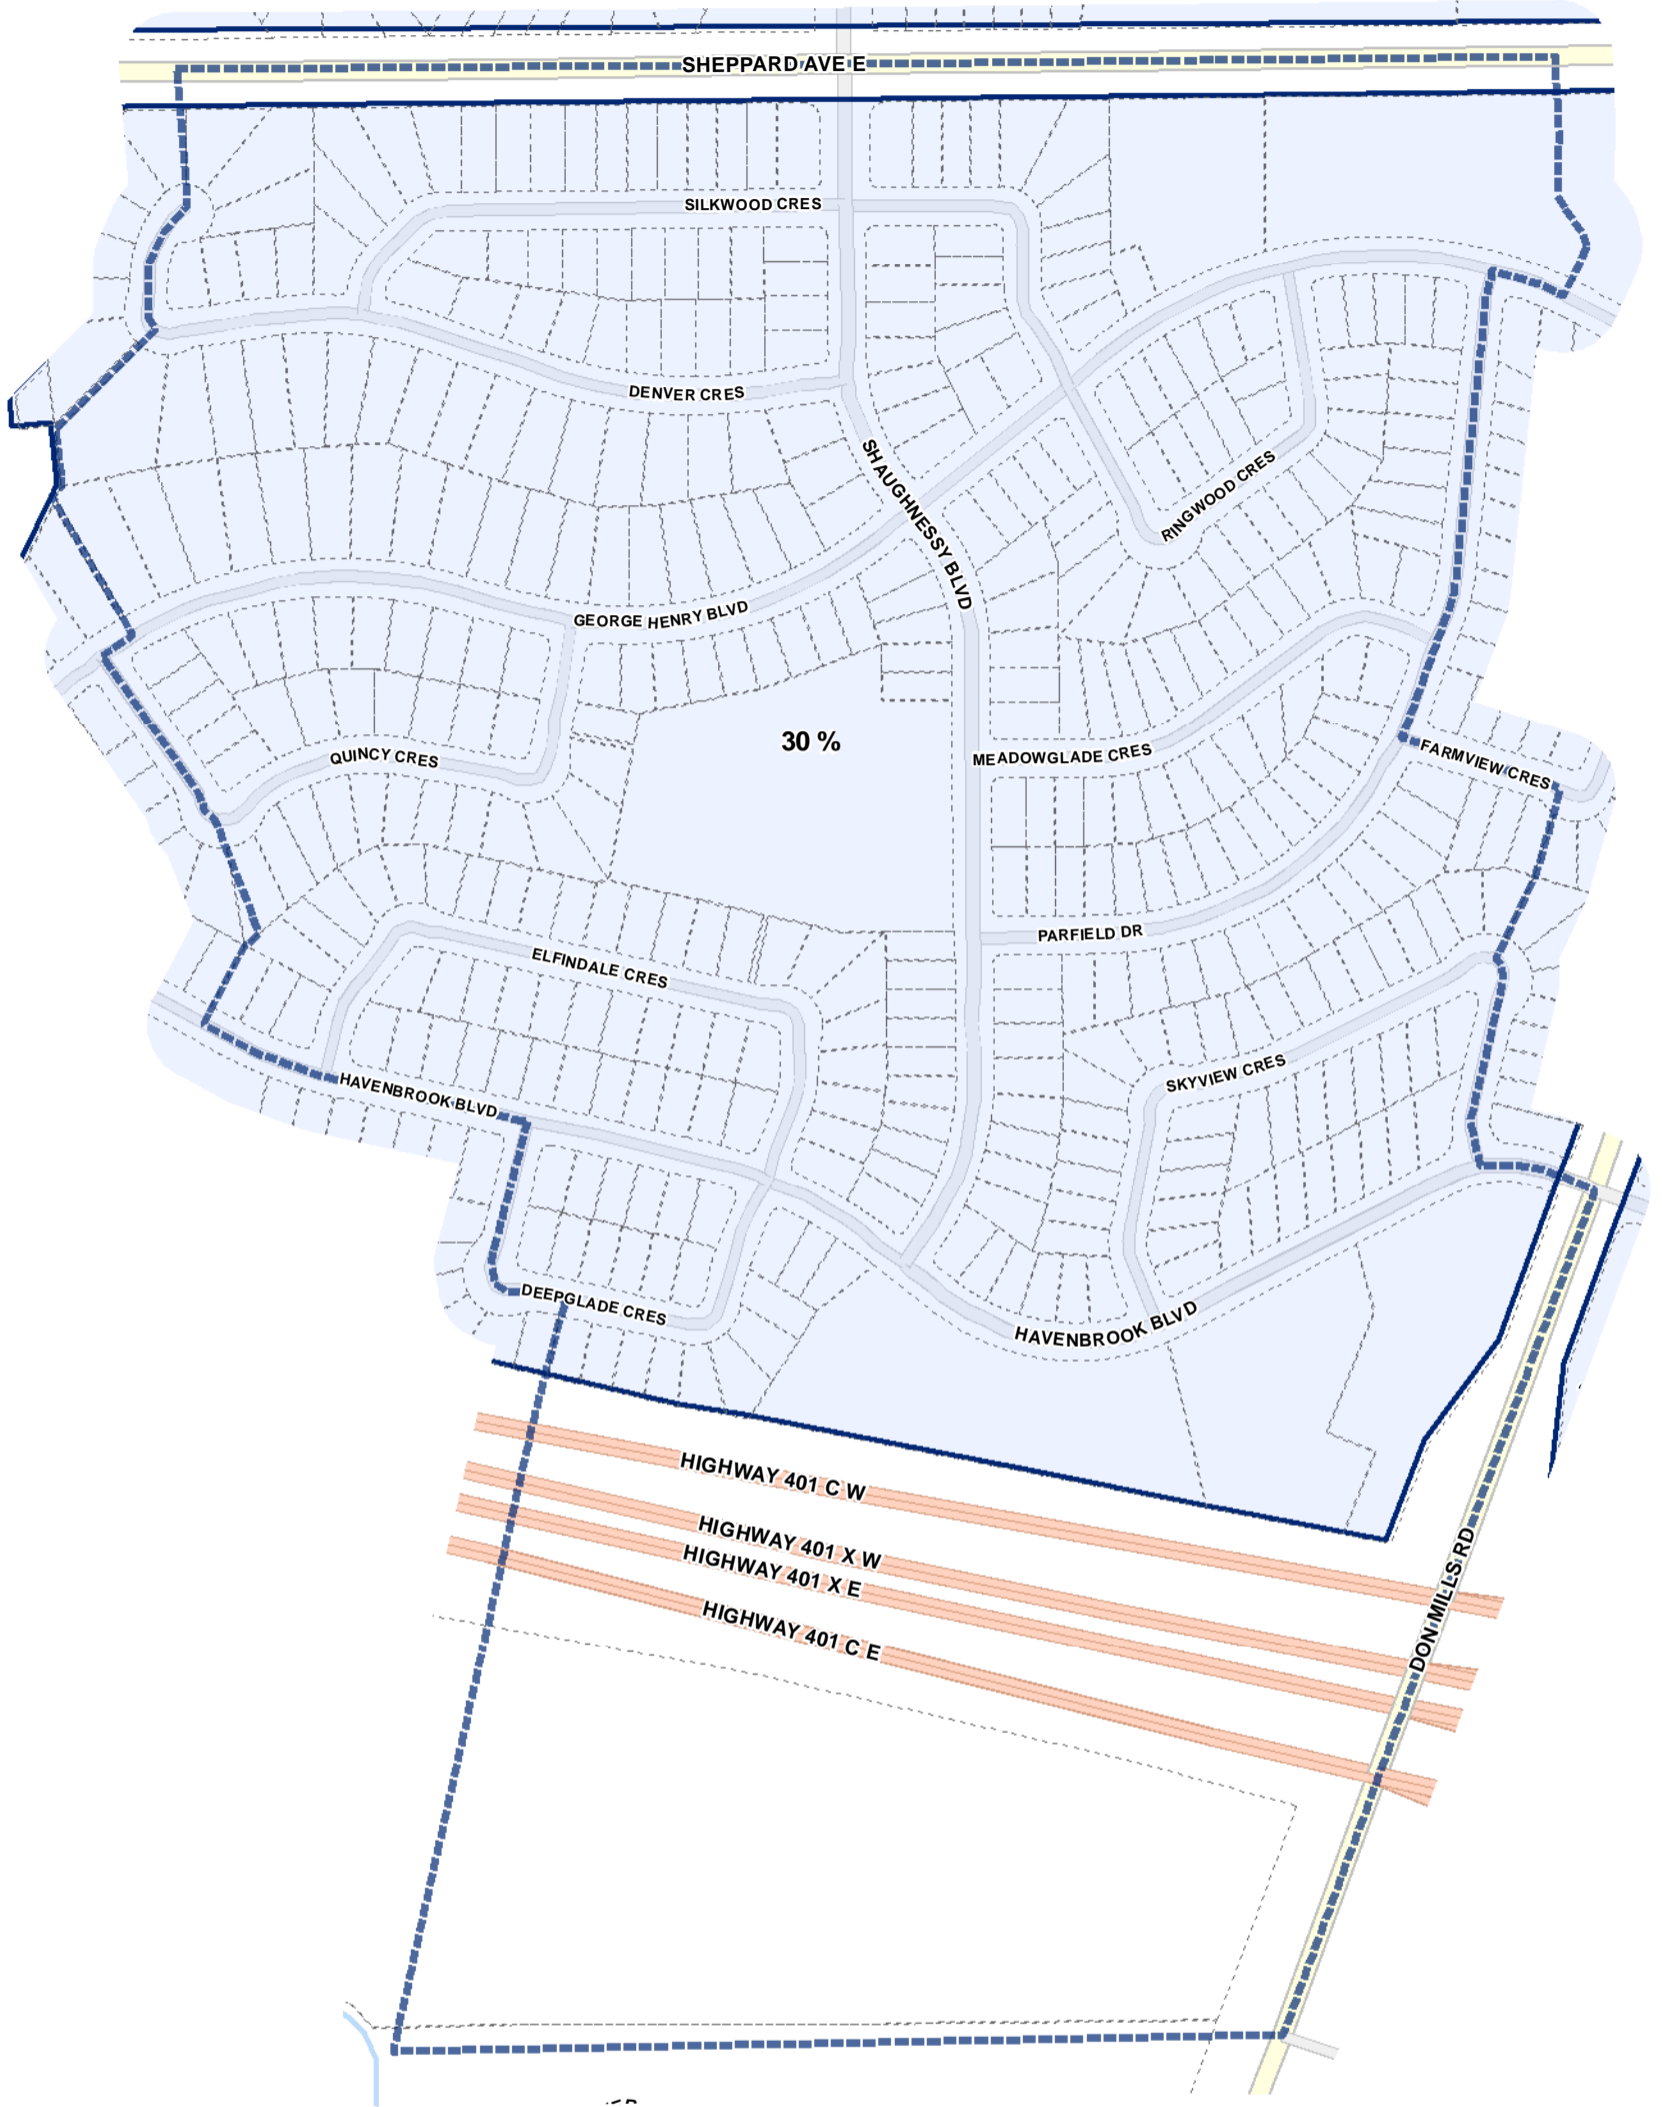

-  Lot Coverage Overlay
-  Map Sheet Boundary
-  Properties
-  Railway
-  Hydro Line

-  Lot Coverage Overlay
-  Map Sheet Boundary
-  Properties
-  Railway
-  Hydro Line

-  Lot Coverage Overlay
-  Map Sheet Boundary
-  Properties
-  Railway
-  Hydro Line

-  Lot Coverage Overlay
-  Map Sheet Boundary
-  Properties
-  Railway
-  Hydro Line

Toronto City Planning
 Zoning Bylaw Map Book Series

Lot Coverage Overlay Map

April 21, 2010
 Planning & Growth Management
 Committee Meeting

- Lot Coverage Overlay
- Map Sheet Boundary
- Properties
- Railway
- Hydro Line

- Lot Coverage Overlay
- Map Sheet Boundary
- Properties
- Railway
- Hydro Line

Lot Coverage Overlay Map

April 21, 2010
Planning & Growth Management
Committee Meeting