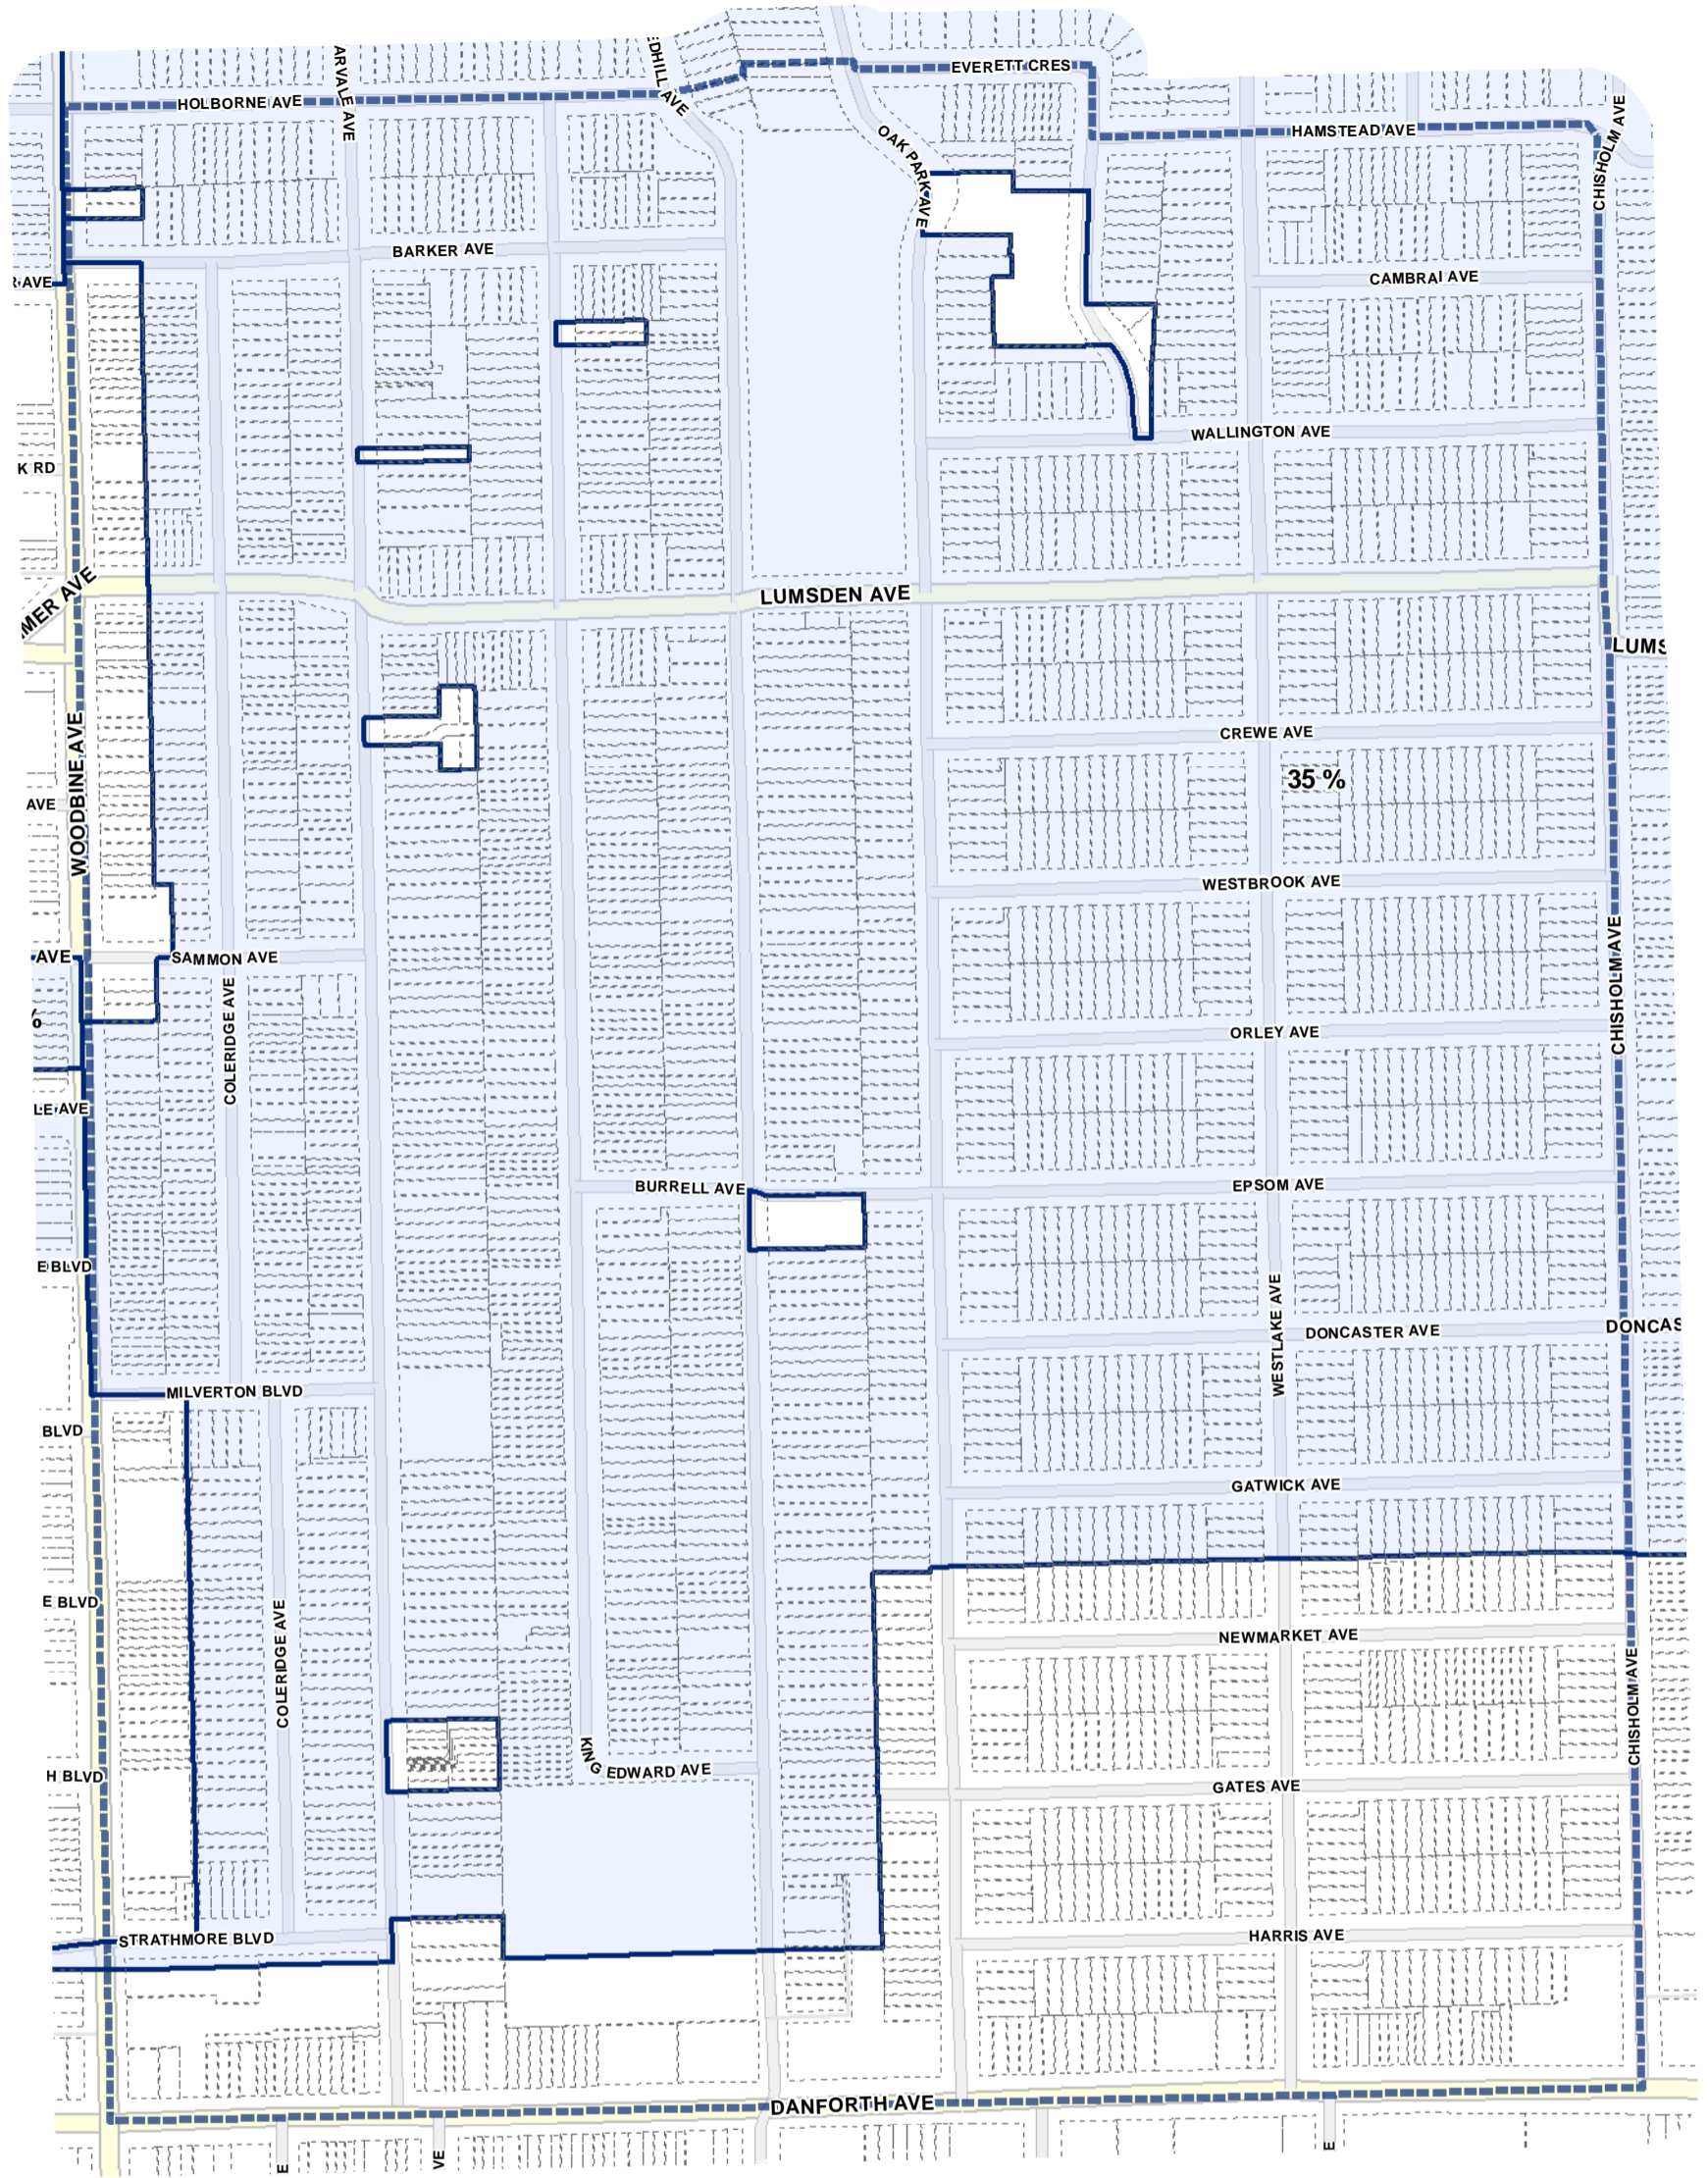

- Lot Coverage Overlay
- Map Sheet Boundary
- Properties
- Railway
- Hydro Line

Toronto City Planning
 Zoning Bylaw Map Book Series

Lot Coverage Overlay Map

April 21, 2010
 Planning & Growth Management
 Committee Meeting

- Lot Coverage Overlay
- Map Sheet Boundary
- Properties
- Railway
- Hydro Line

Lot Coverage Overlay Map

April 21, 2010
Planning & Growth Management
Committee Meeting

- Lot Coverage Overlay
- Map Sheet Boundary
- Properties
- Railway
- Hydro Line

Lot Coverage Overlay Map

April 21, 2010
Planning & Growth Management
Committee Meeting

- Lot Coverage Overlay
- Map Sheet Boundary
- Properties
- Railway
- Hydro Line

Lot Coverage Overlay Map

April 21, 2010
Planning & Growth Management
Committee Meeting

-  Lot Coverage Overlay
-  Map Sheet Boundary
-  Properties
-  Railway
-  Hydro Line

1:4,000

-  Lot Coverage Overlay
-  Map Sheet Boundary
-  Properties
-  Railway
-  Hydro Line

Lot Coverage Overlay Map

April 21, 2010
Planning & Growth Management
Committee Meeting