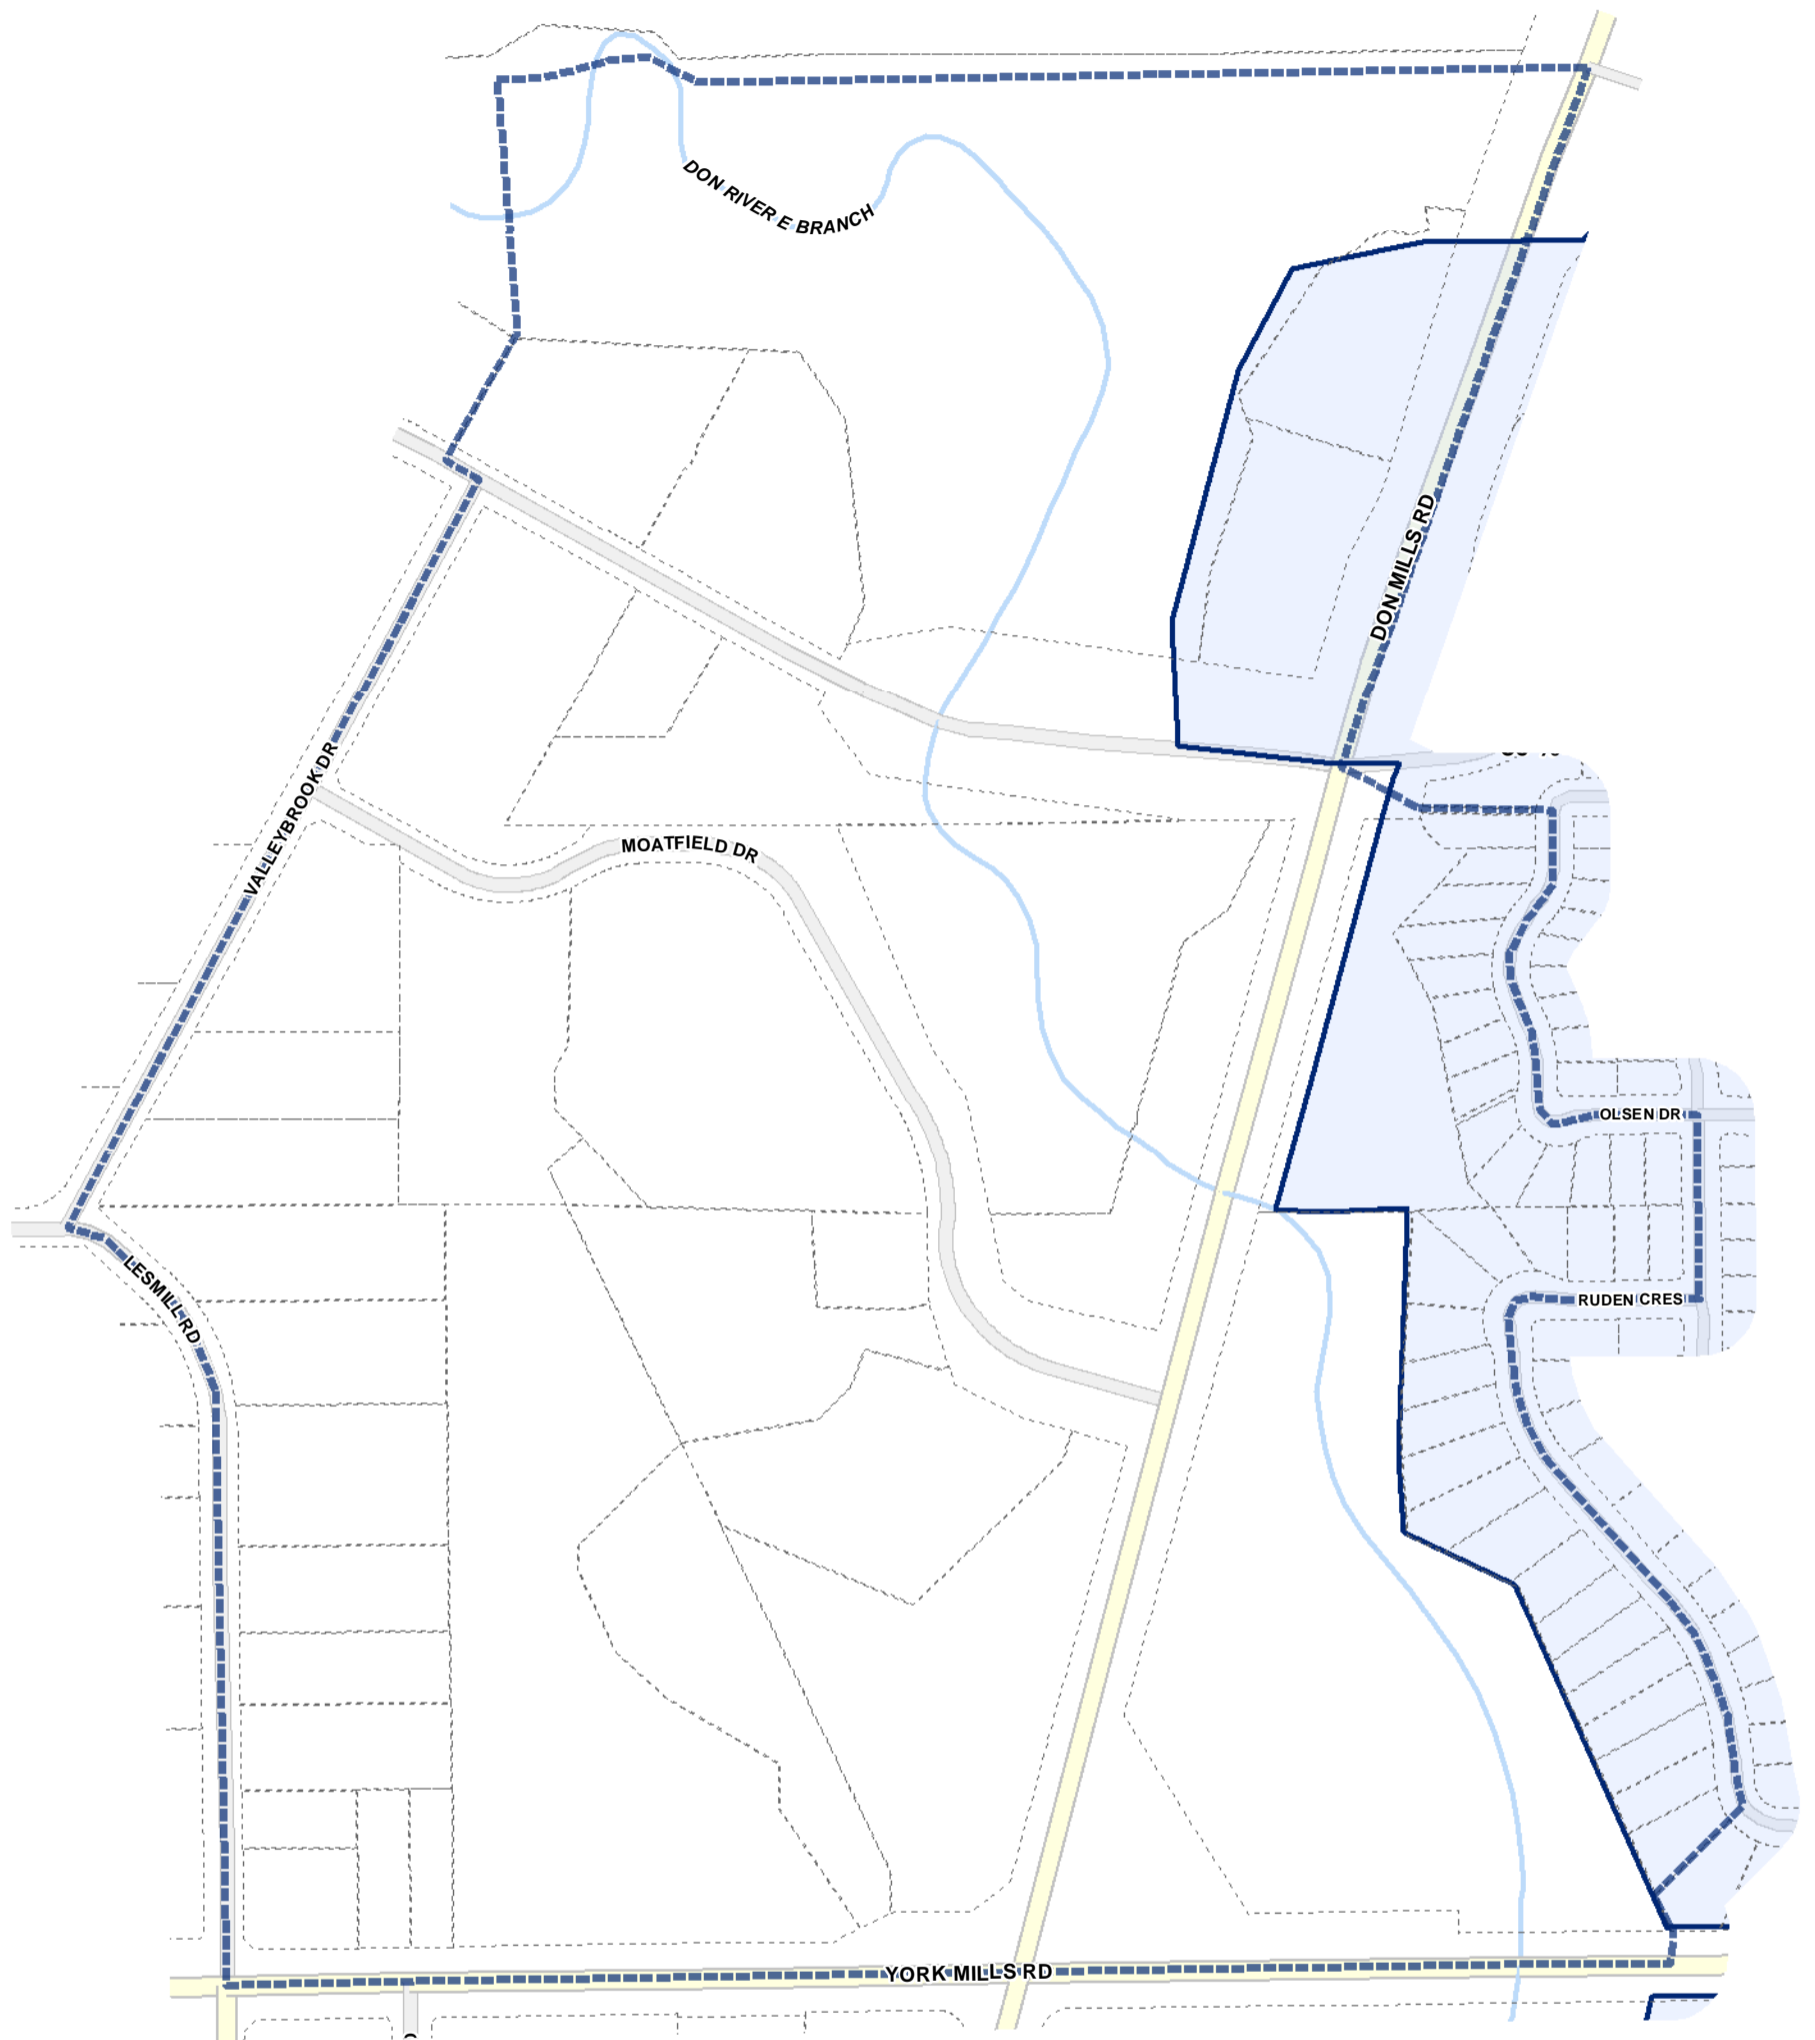

Lot Coverage Overlay Map

April 21, 2010
Planning & Growth Management
Committee Meeting

- Lot Coverage Overlay
- Map Sheet Boundary
- Properties
- Railway
- Hydro Line

- Lot Coverage Overlay
- Map Sheet Boundary
- Properties
- Railway
- Hydro Line

-  Lot Coverage Overlay
-  Map Sheet Boundary
-  Properties
-  Railway
-  Hydro Line

-  Lot Coverage Overlay
-  Map Sheet Boundary
-  Properties
-  Railway
-  Hydro Line

-  Lot Coverage Overlay
-  Map Sheet Boundary
-  Properties
-  Railway
-  Hydro Line

-  Lot Coverage Overlay
-  Map Sheet Boundary
-  Properties
-  Railway
-  Hydro Line

Toronto City Planning
 Zoning Bylaw Map Book Series

Lot Coverage Overlay Map

April 21, 2010
 Planning & Growth Management
 Committee Meeting