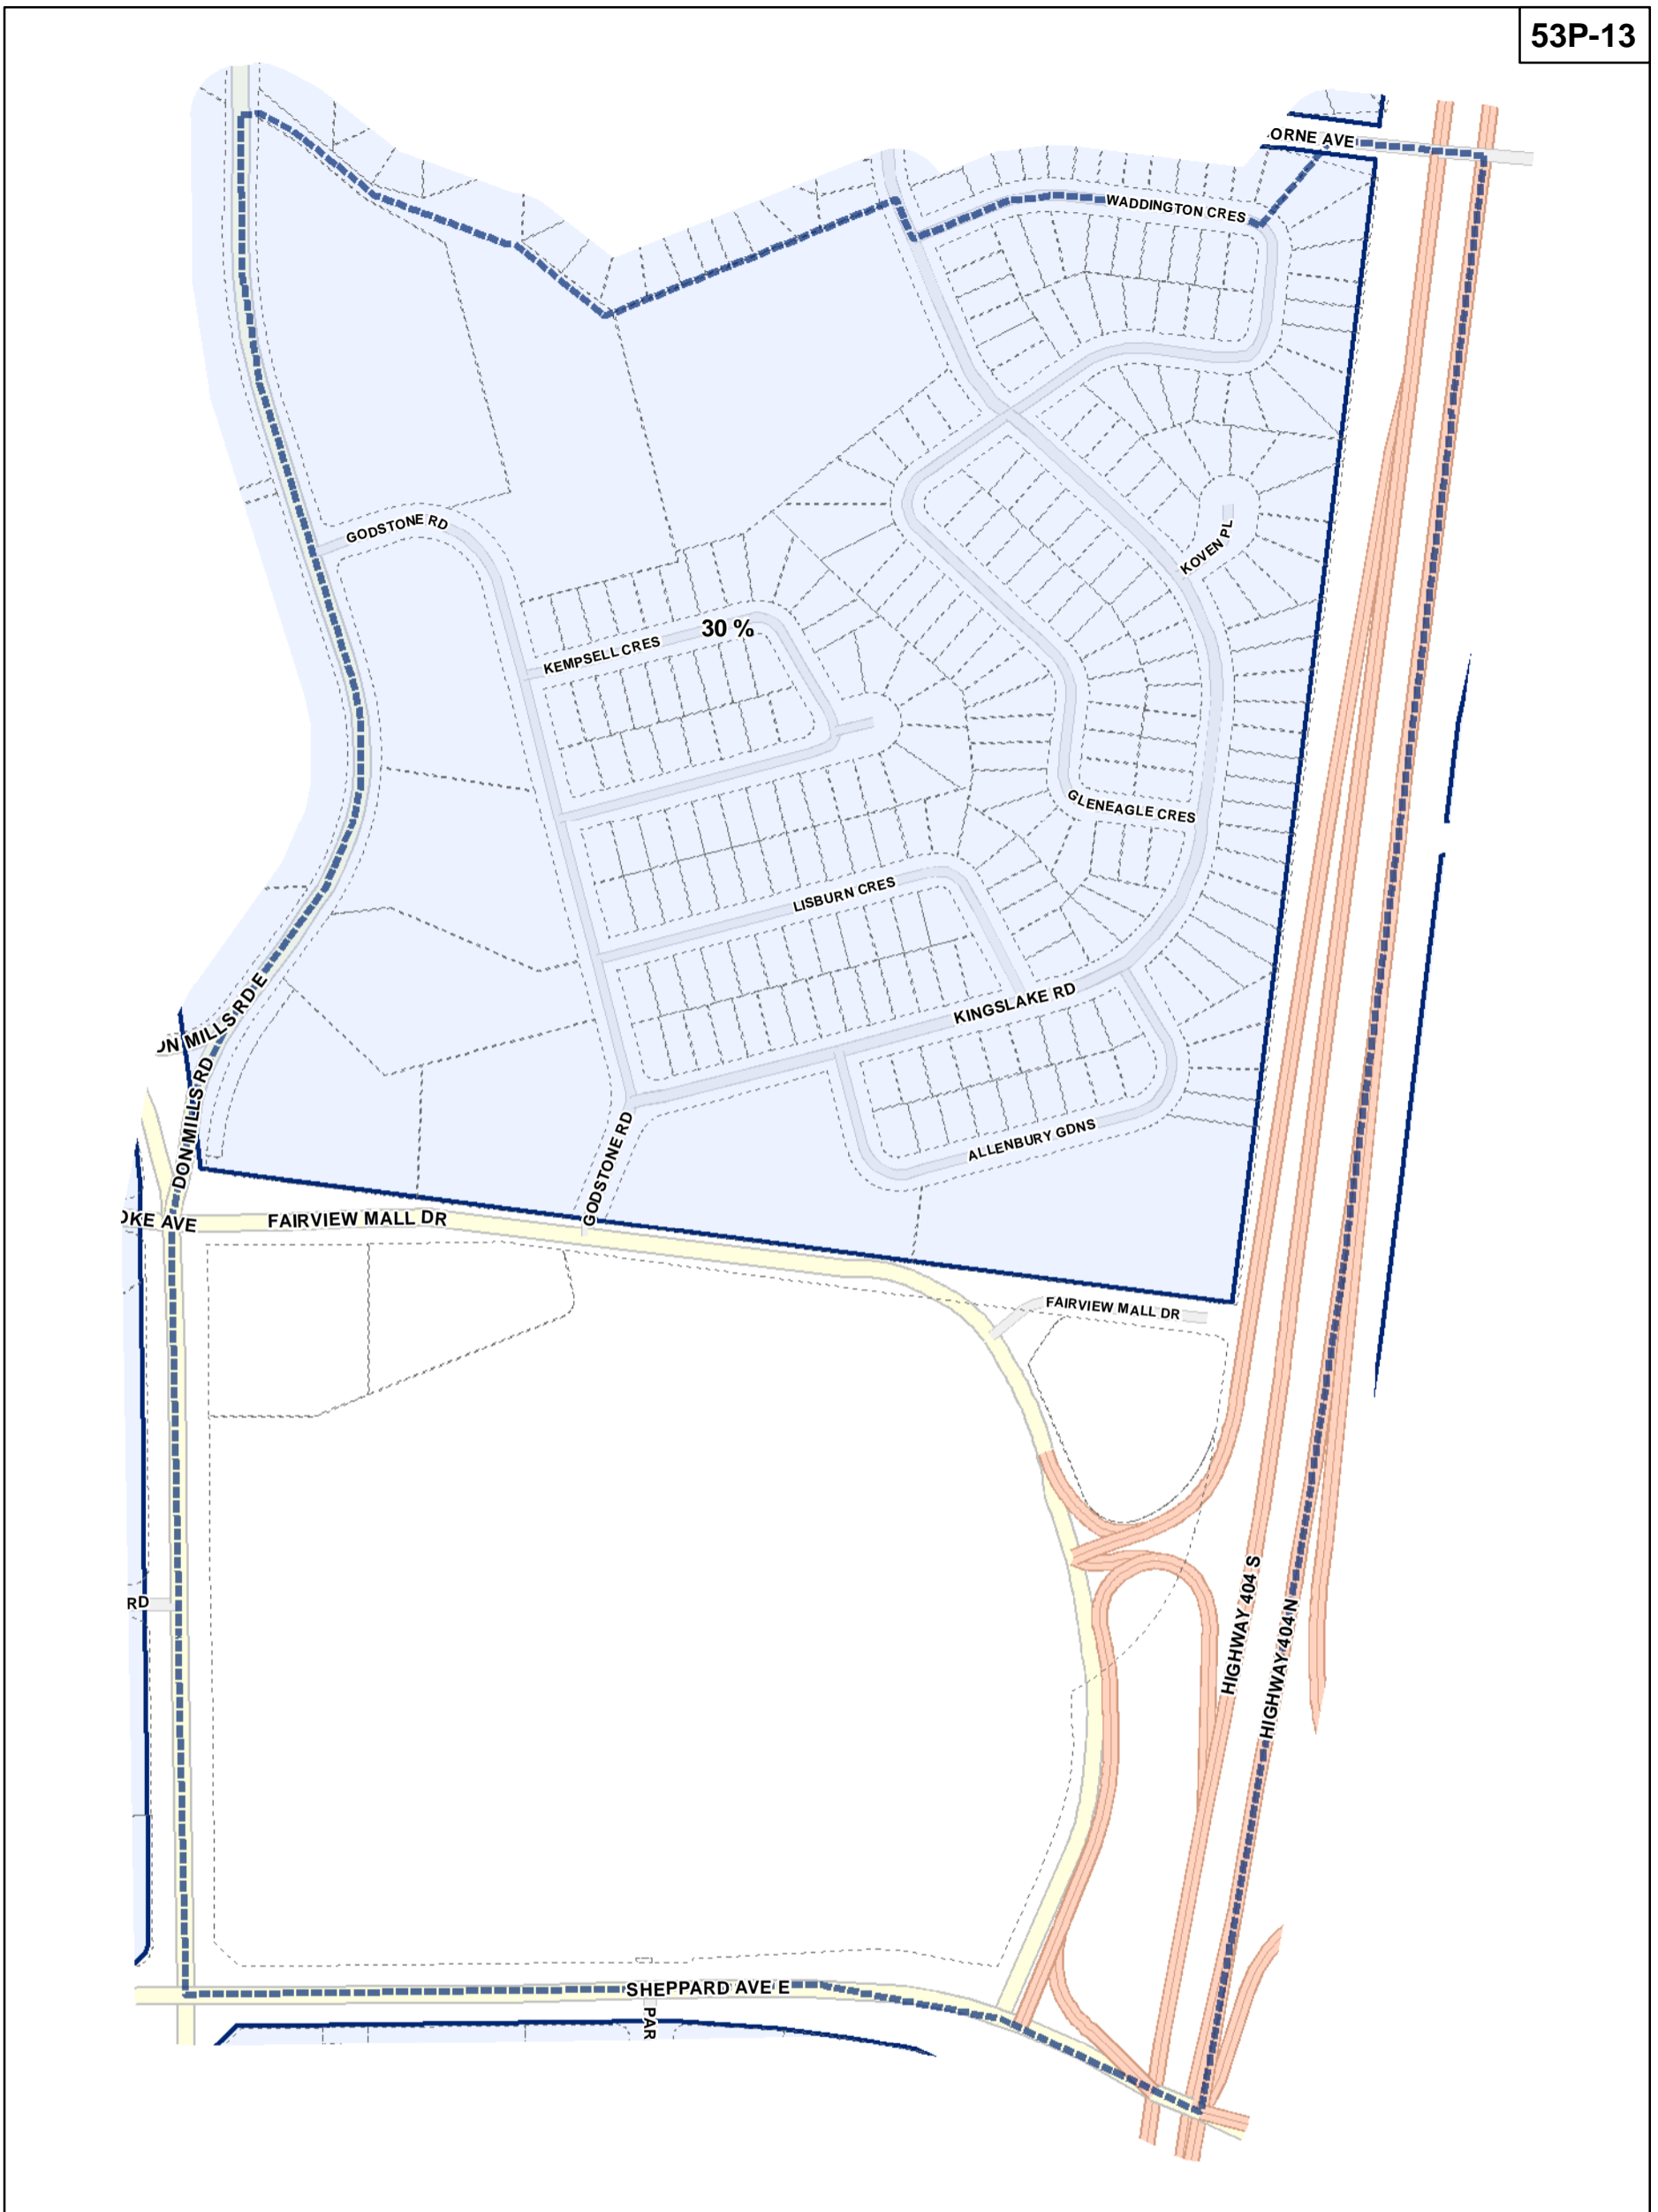

Lot Coverage Overlay Map

April 21, 2010
Planning & Growth Management
Committee Meeting

- Lot Coverage Overlay
- Map Sheet Boundary
- Properties
- Railway
- Hydro Line