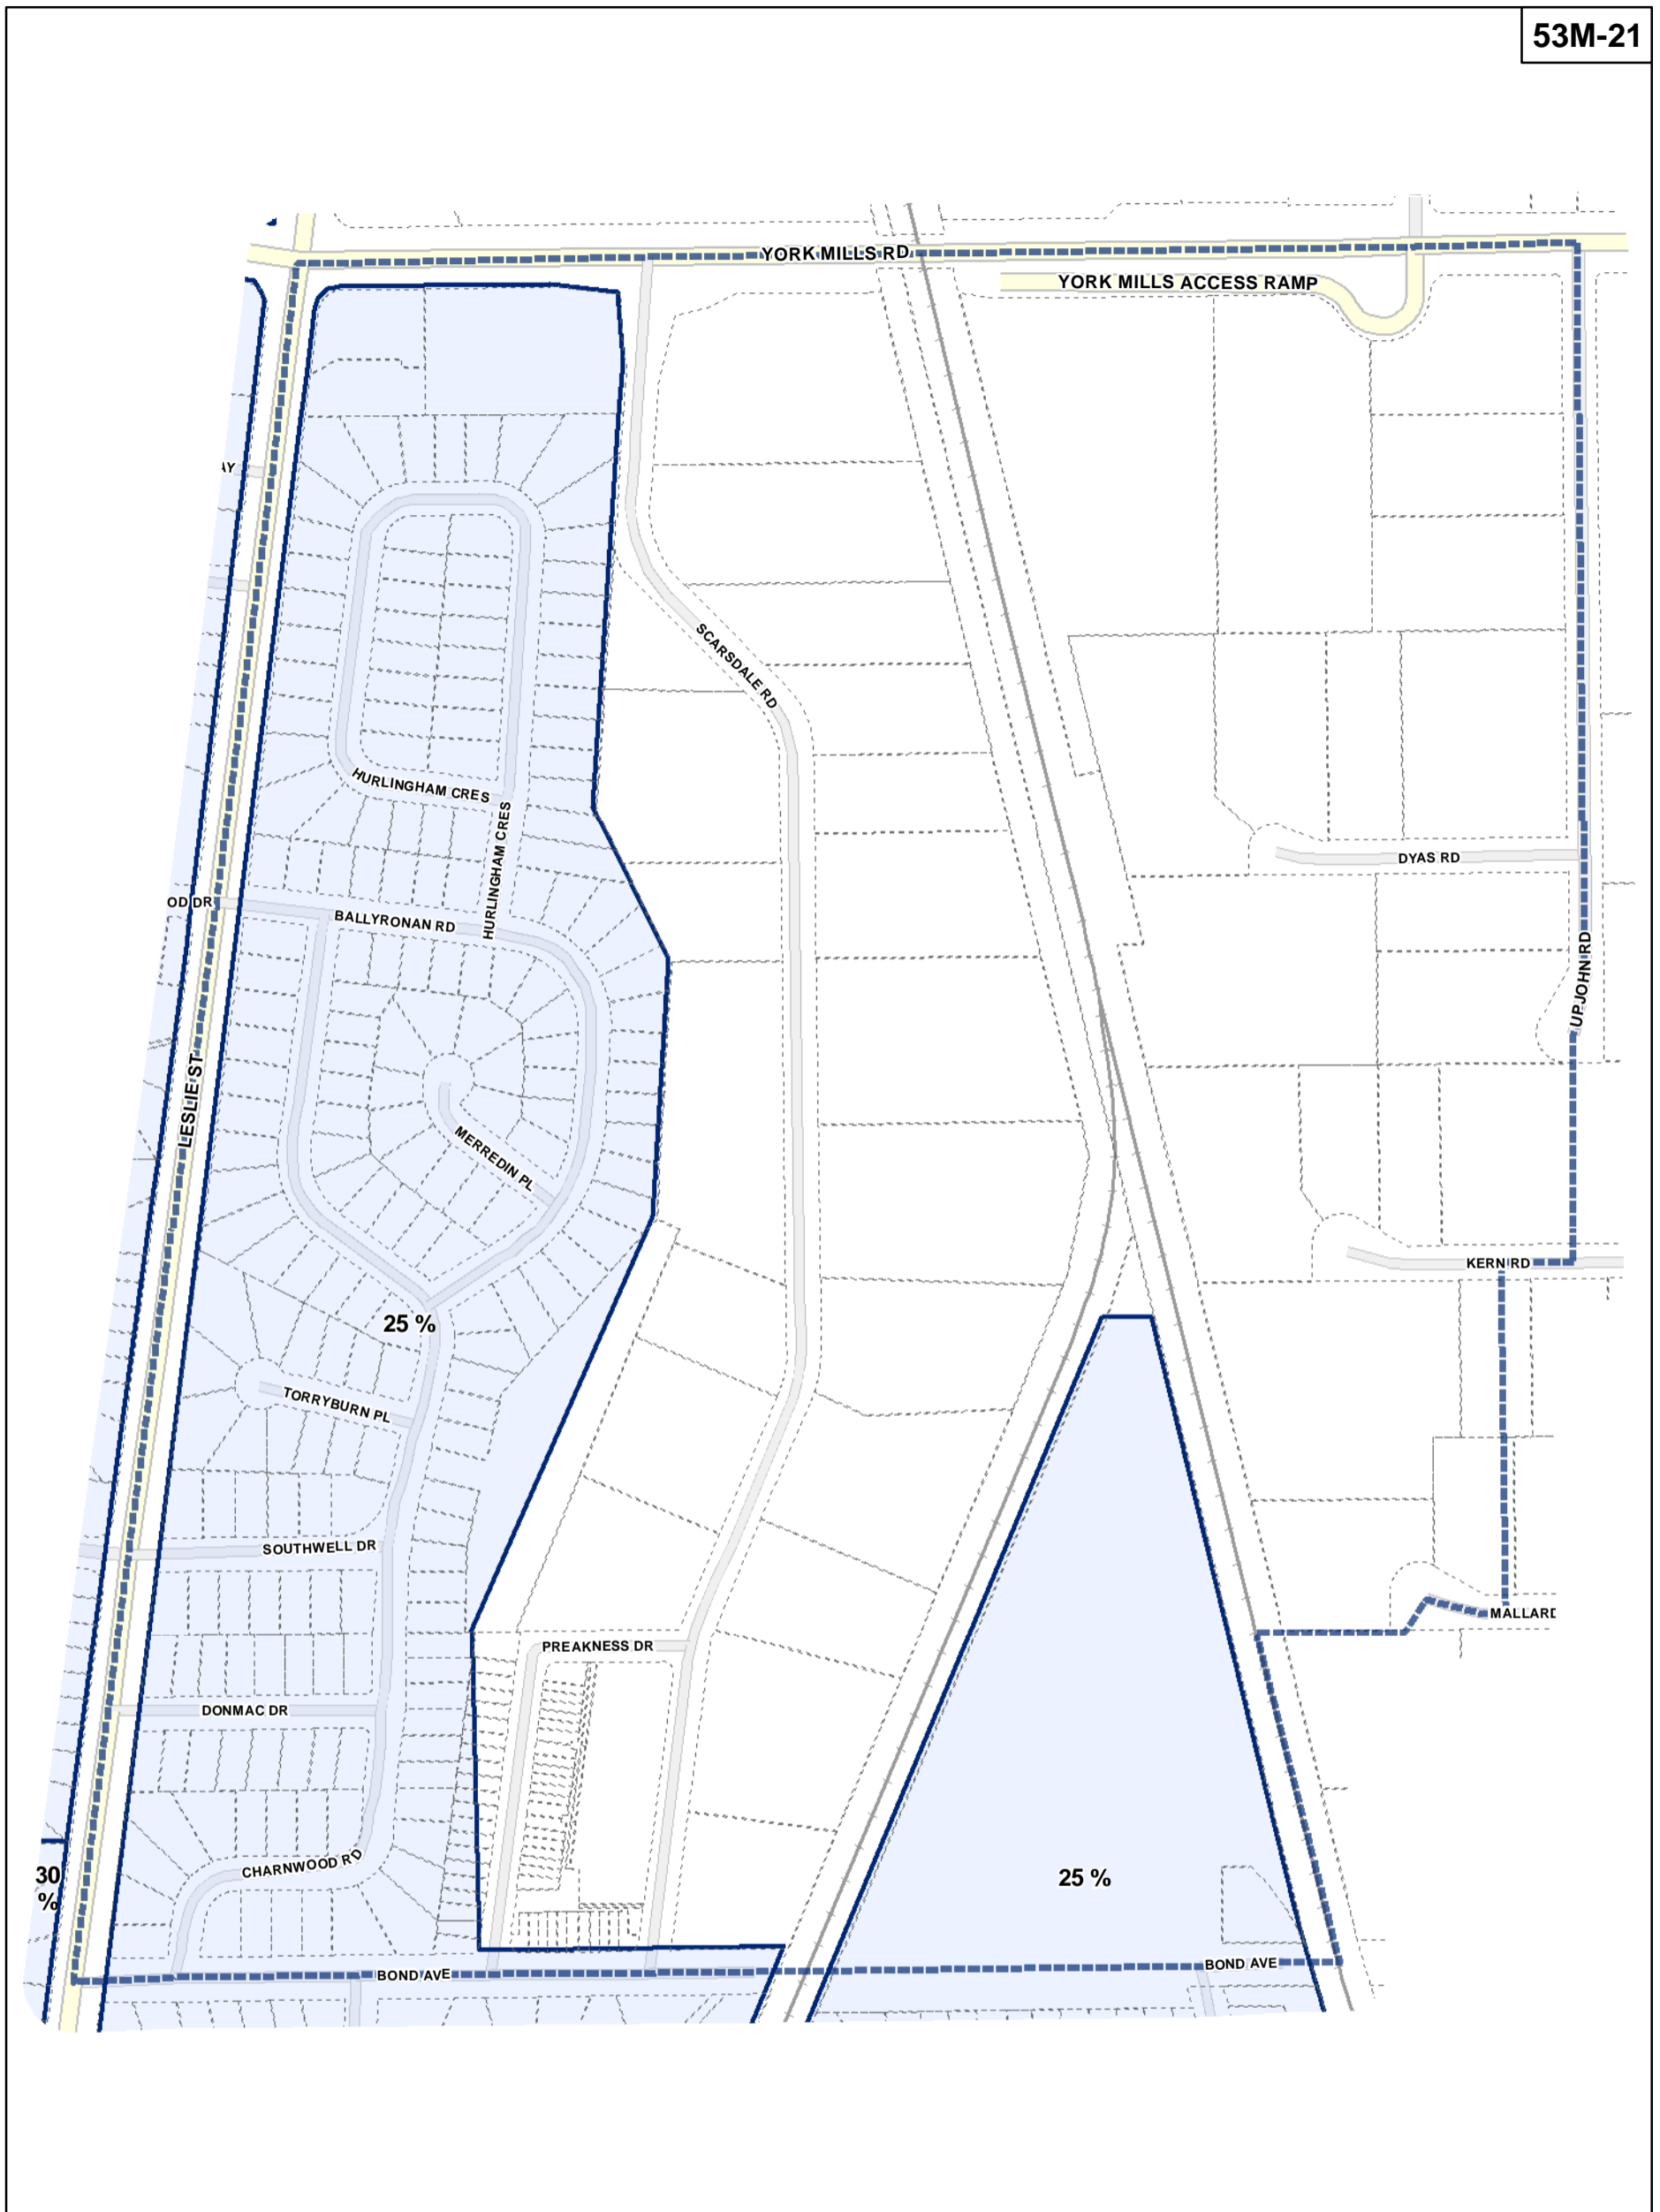

Lot Coverage Overlay Map

April 21, 2010
Planning & Growth Management
Committee Meeting

- Lot Coverage Overlay
- Map Sheet Boundary
- Properties
- Railway
- Hydro Line

- Lot Coverage Overlay
- Map Sheet Boundary
- Properties
- Railway
- Hydro Line

-  Lot Coverage Overlay
-  Map Sheet Boundary
-  Properties
-  Railway
-  Hydro Line

-  Lot Coverage Overlay
-  Map Sheet Boundary
-  Properties
-  Railway
-  Hydro Line

-  Lot Coverage Overlay
-  Map Sheet Boundary
-  Properties
-  Railway
-  Hydro Line

-  Lot Coverage Overlay
-  Map Sheet Boundary
-  Properties
-  Railway
-  Hydro Line

Toronto City Planning
 Zoning Bylaw Map Book Series

Lot Coverage Overlay Map

April 21, 2010
 Planning & Growth Management
 Committee Meeting