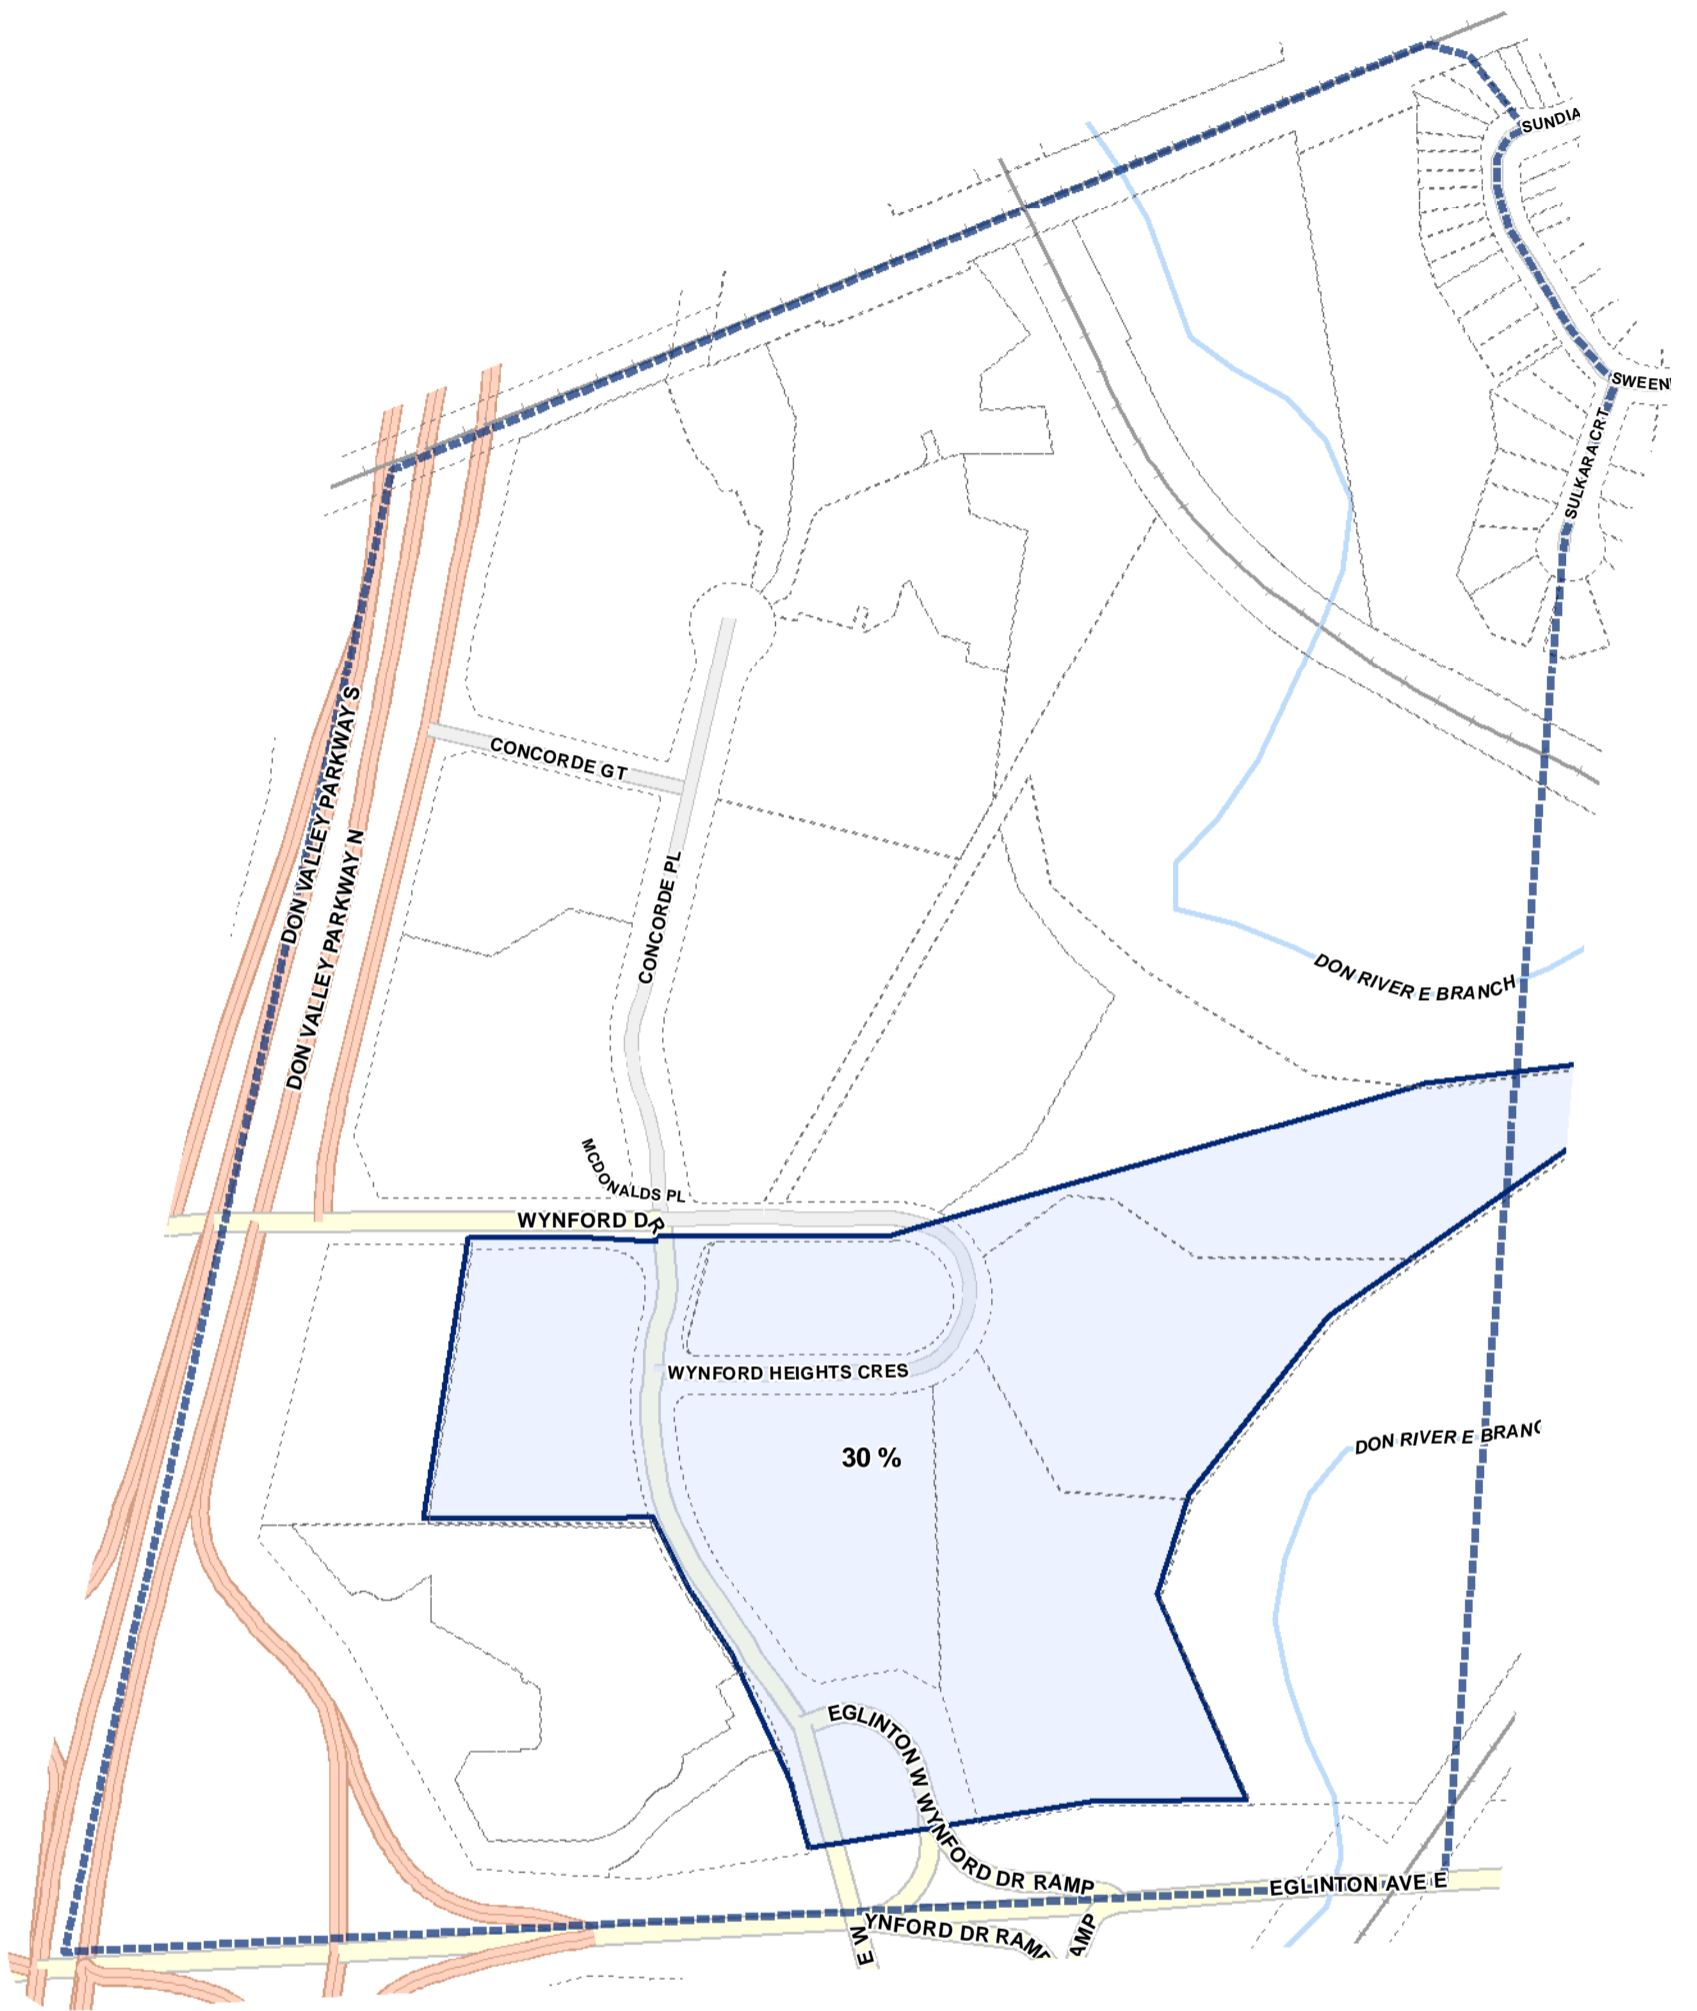

Lot Coverage Overlay Map

April 21, 2010
 Planning & Growth Management
 Committee Meeting

Lot Coverage Overlay Map

April 21, 2010
Planning & Growth Management
Committee Meeting

- Lot Coverage Overlay
- Map Sheet Boundary
- Properties
- Railway
- Hydro Line

Lot Coverage Overlay Map

April 21, 2010
Planning & Growth Management
Committee Meeting

- Lot Coverage Overlay
- Map Sheet Boundary
- Properties
- Railway
- Hydro Line

-  Lot Coverage Overlay
-  Map Sheet Boundary
-  Properties
-  Railway
-  Hydro Line