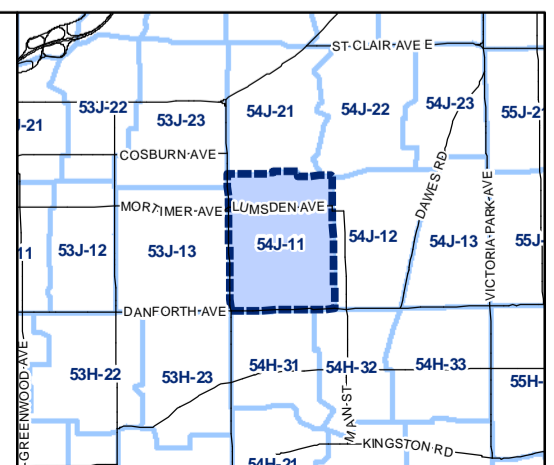

- Lot Coverage Overlay
- Map Sheet Boundary
- Properties
- Railway
- Hydro Line

Toronto City Planning
 Zoning Bylaw Map Book Series

Lot Coverage Overlay Map

April 21, 2010
 Planning & Growth Management
 Committee Meeting

- Lot Coverage Overlay
- Map Sheet Boundary
- Properties
- Railway
- Hydro Line

Lot Coverage Overlay Map

April 21, 2010
Planning & Growth Management
Committee Meeting

- Lot Coverage Overlay
- Map Sheet Boundary
- Properties
- Railway
- Hydro Line

Lot Coverage Overlay Map

April 21, 2010
Planning & Growth Management
Committee Meeting

- Lot Coverage Overlay
- Map Sheet Boundary
- Properties
- Railway
- Hydro Line

Lot Coverage Overlay Map

April 21, 2010
Planning & Growth Management
Committee Meeting