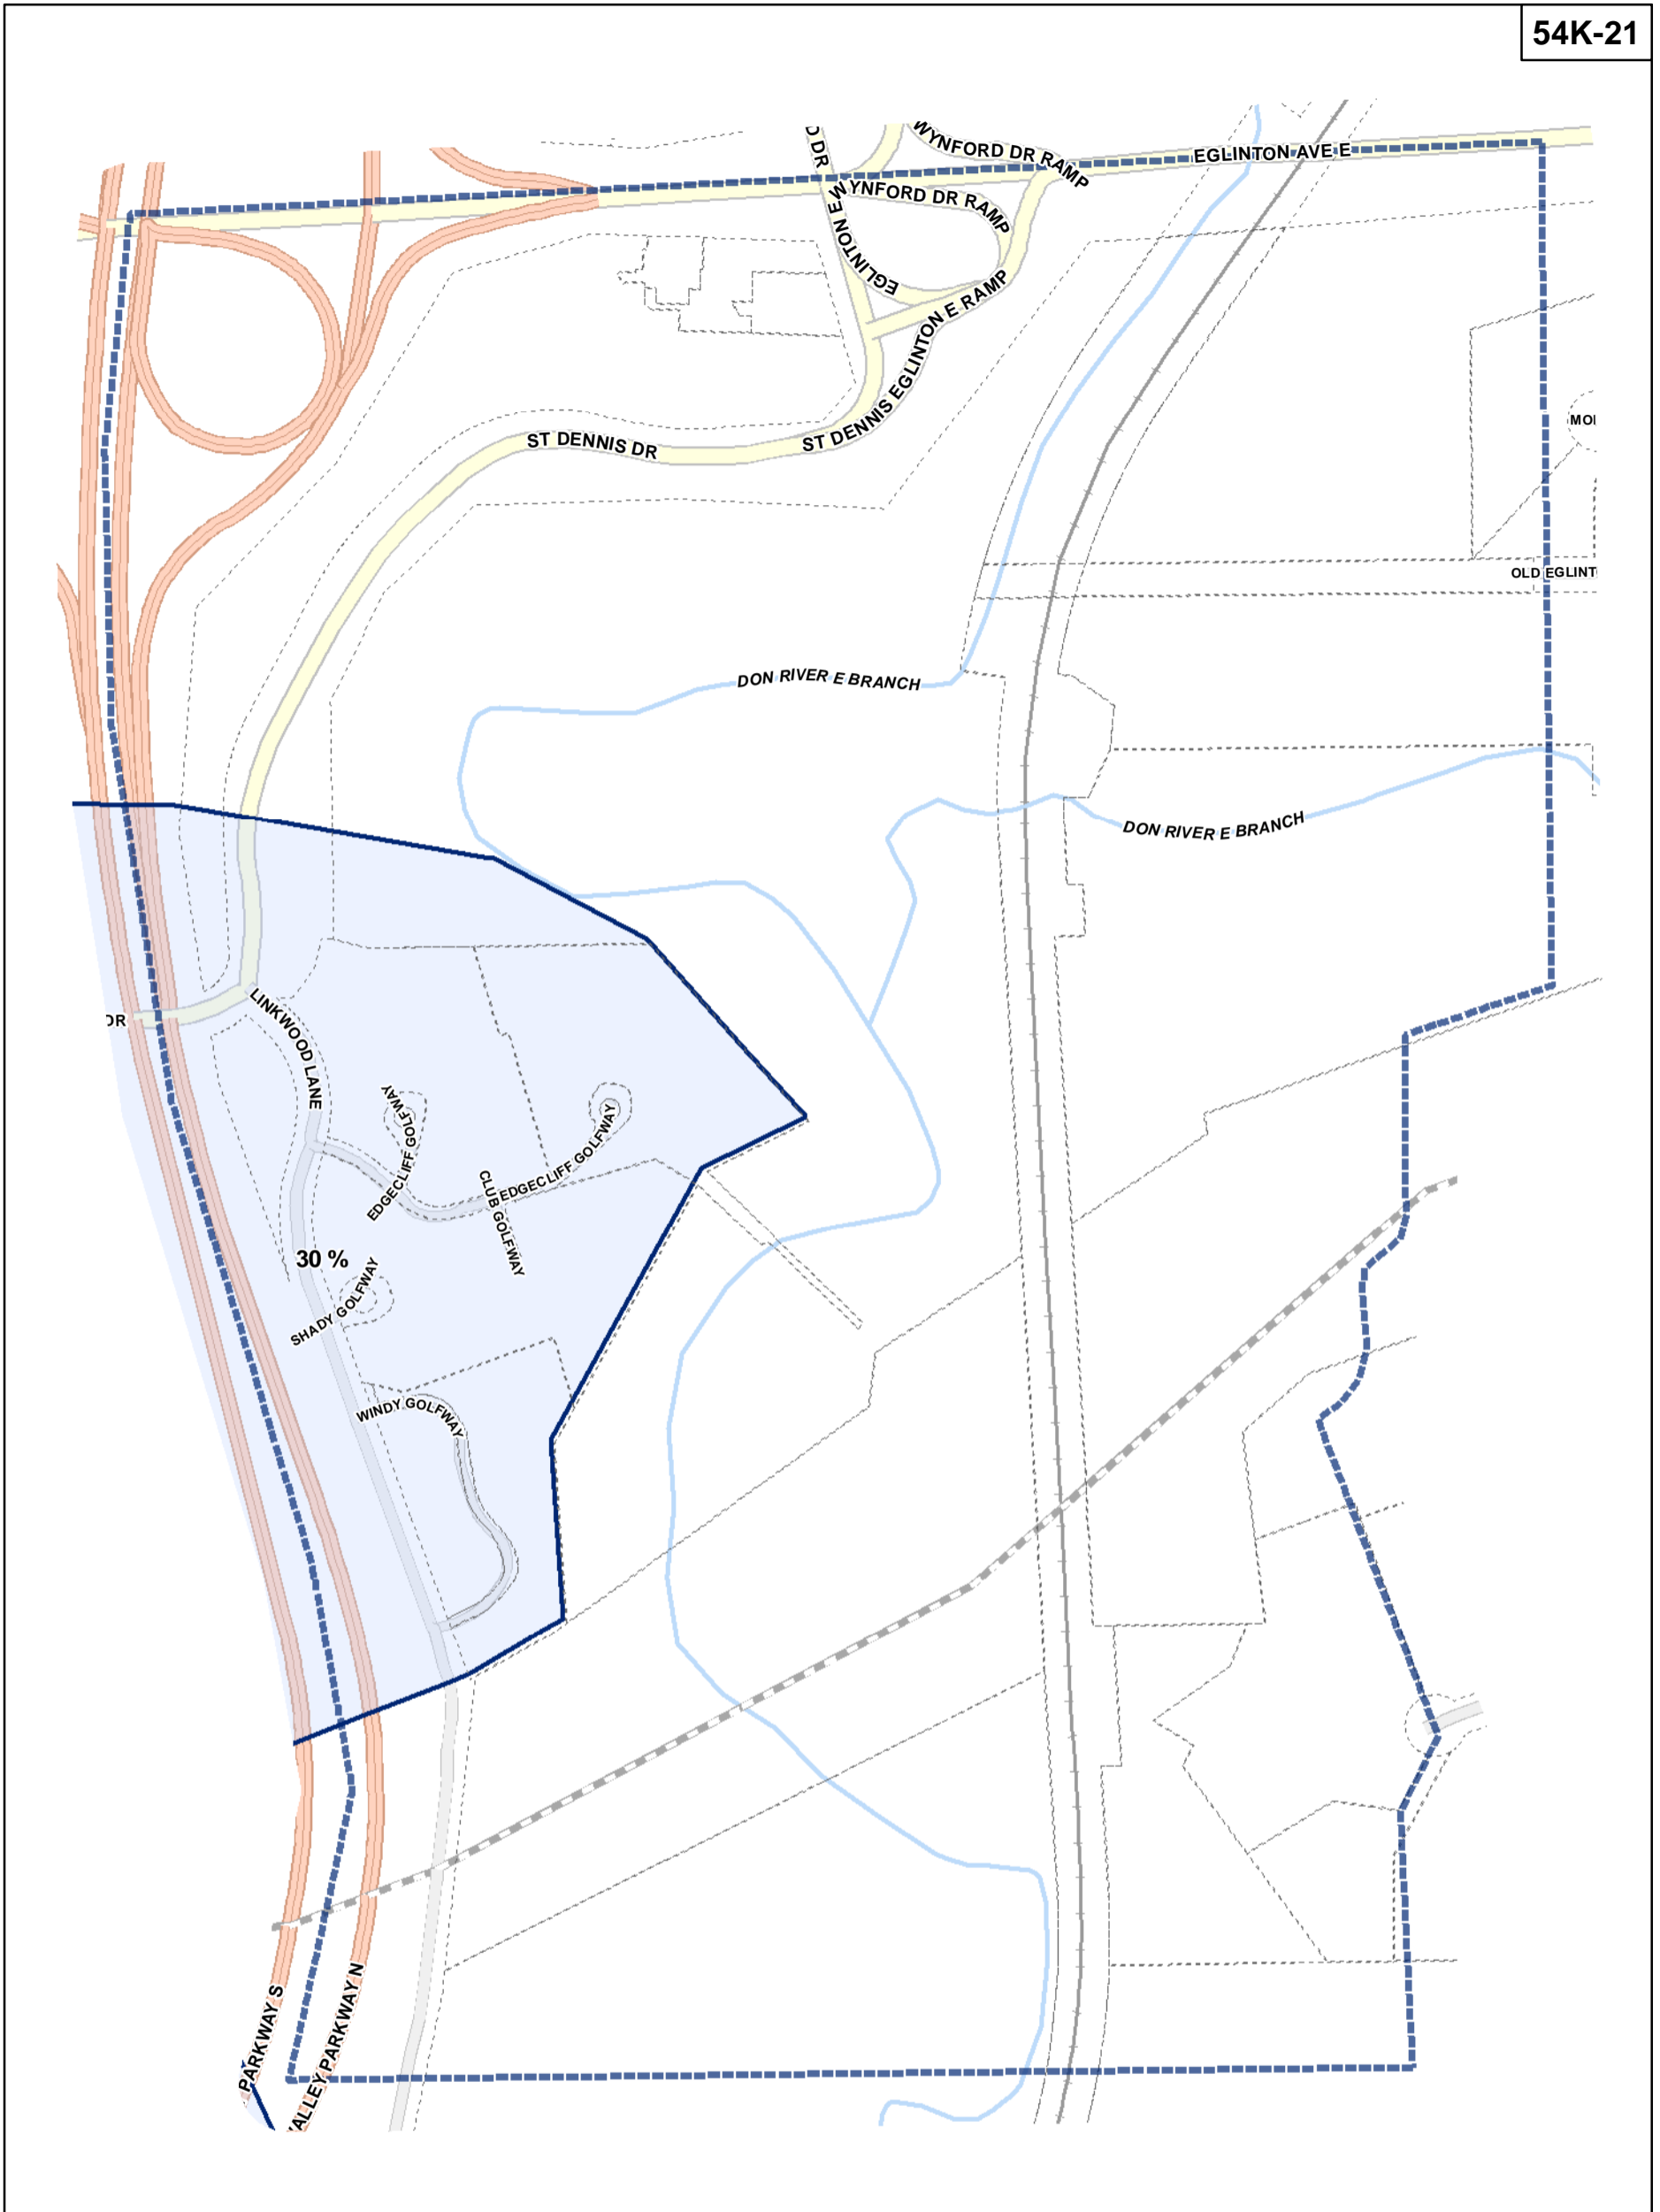

Lot Coverage Overlay Map

April 21, 2010
Planning & Growth Management
Committee Meeting

- Lot Coverage Overlay
- Map Sheet Boundary
- Properties
- Railway
- Hydro Line