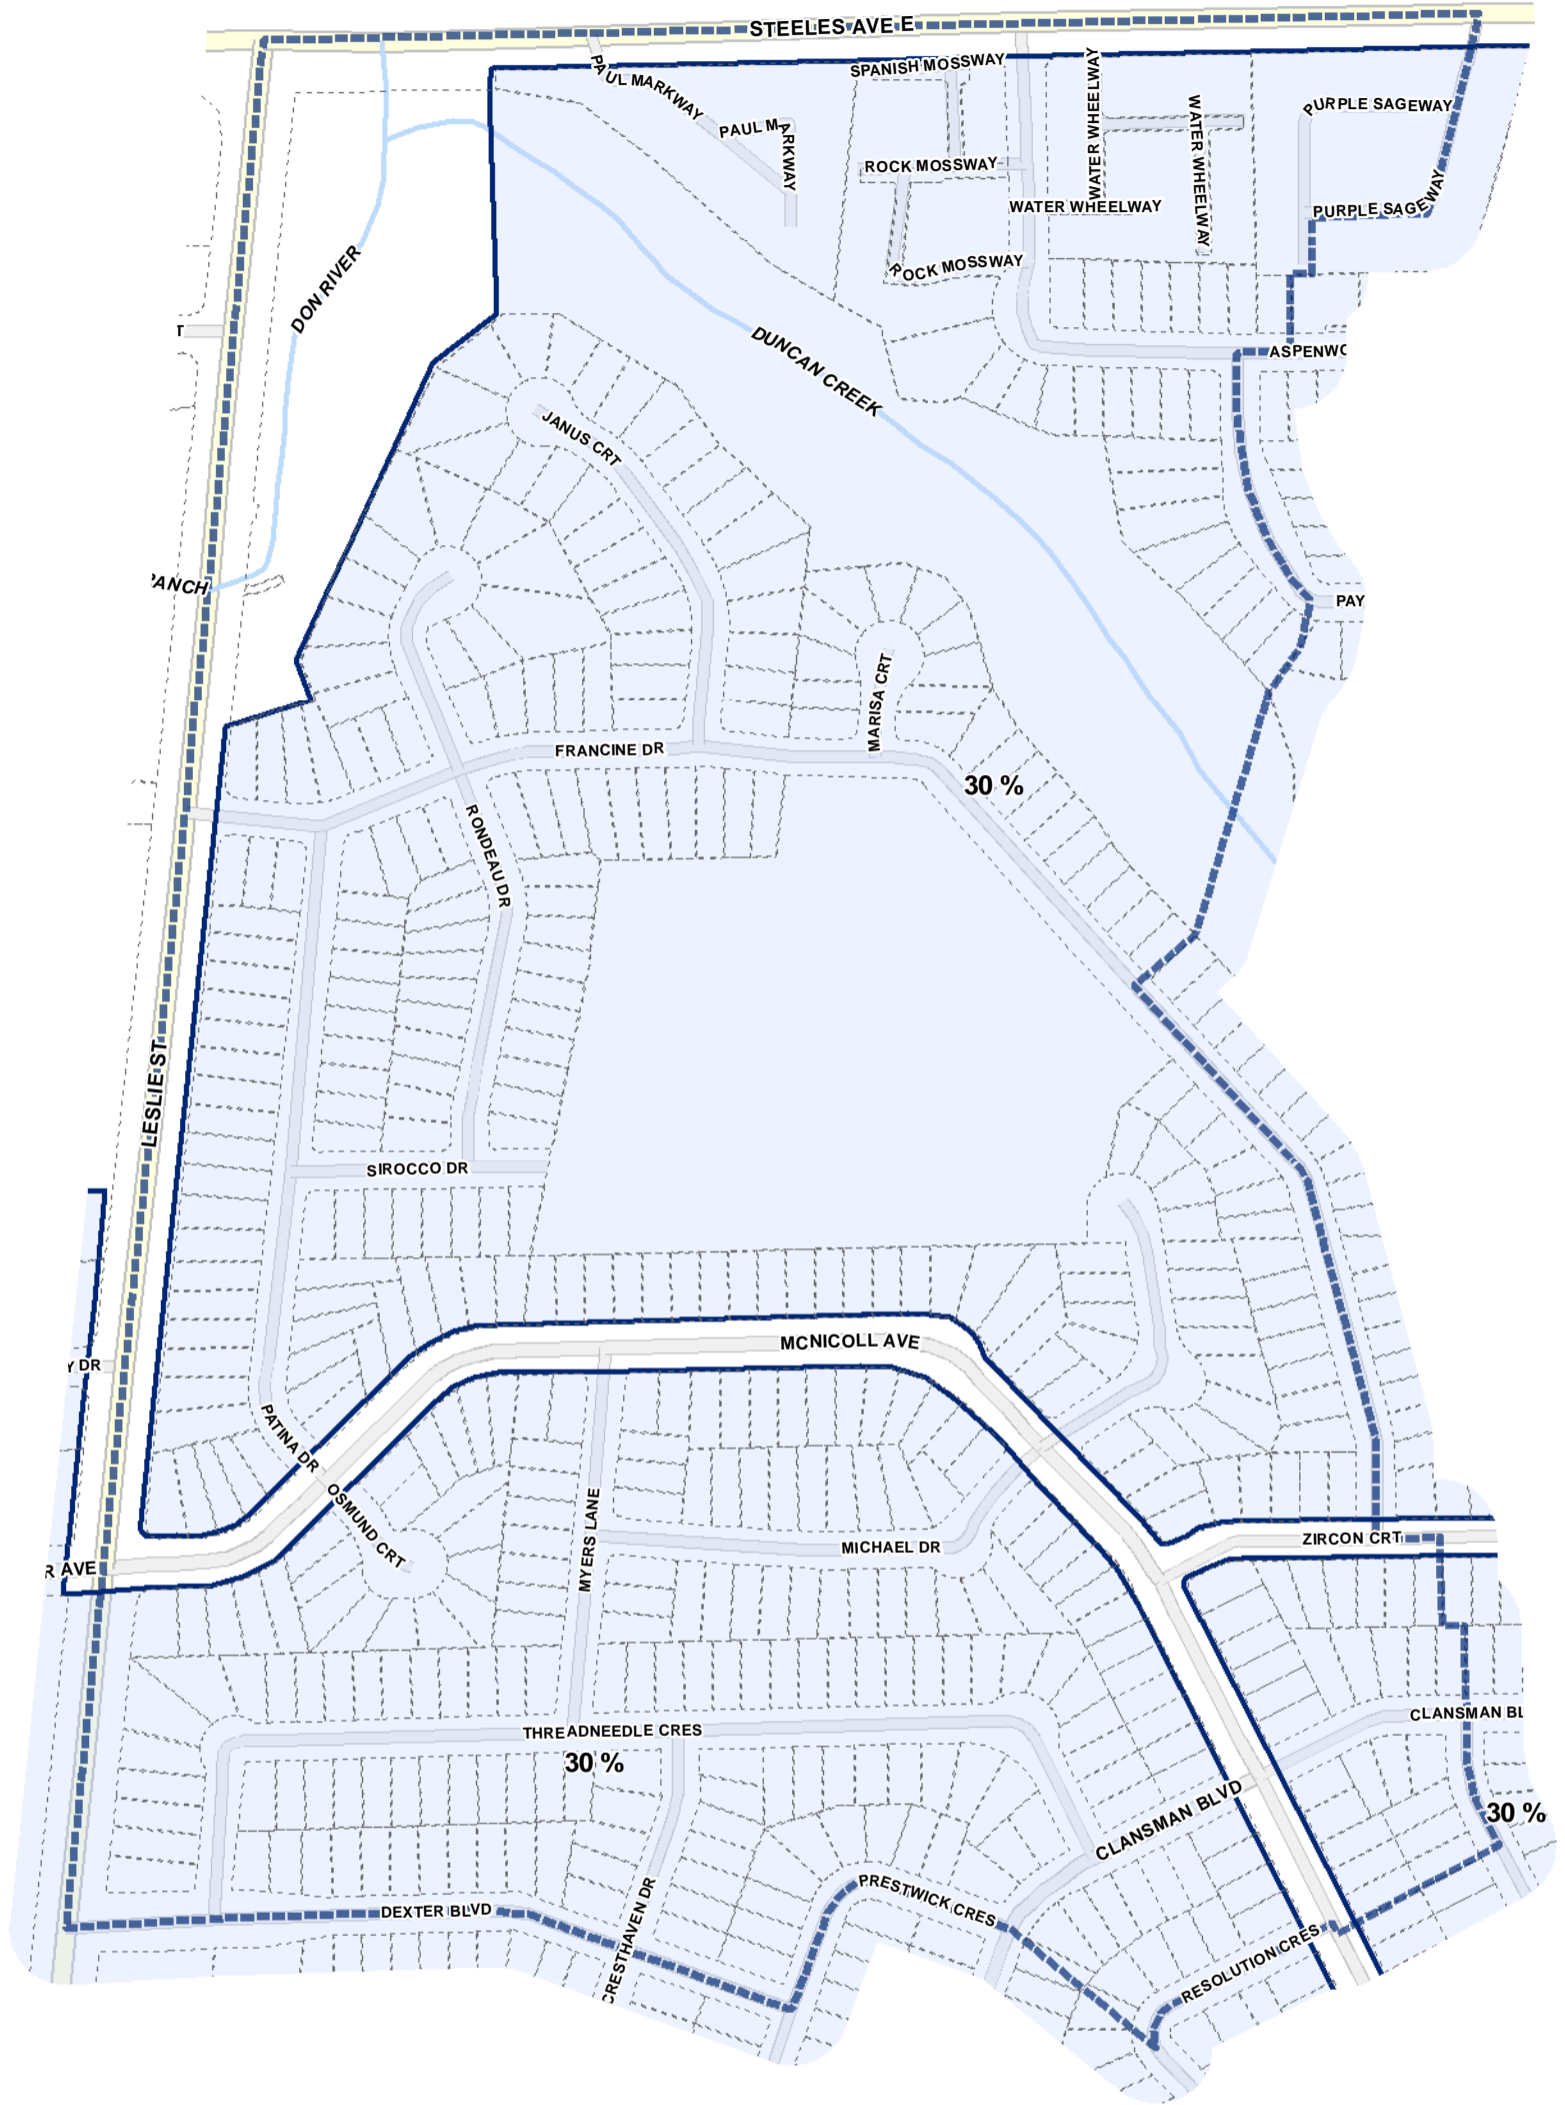

- Lot Coverage Overlay
- Map Sheet Boundary
- Properties
- Railway
- Hydro Line

1:4,000

-  Lot Coverage Overlay
-  Map Sheet Boundary
-  Properties
-  Railway
-  Hydro Line

-  Lot Coverage Overlay
-  Map Sheet Boundary
-  Properties
-  Railway
-  Hydro Line

Lot Coverage Overlay Map

April 21, 2010
Planning & Growth Management
Committee Meeting

- Lot Coverage Overlay
- Map Sheet Boundary
- Properties
- Railway
- Hydro Line

Lot Coverage Overlay Map

April 21, 2010
Planning & Growth Management
Committee Meeting

- Lot Coverage Overlay
- Map Sheet Boundary
- Properties
- Railway
- Hydro Line

Lot Coverage Overlay Map

April 21, 2010
Planning & Growth Management
Committee Meeting

- Lot Coverage Overlay
- Map Sheet Boundary
- Properties
- Railway
- Hydro Line

- Lot Coverage Overlay
- Map Sheet Boundary
- Properties
- Railway
- Hydro Line

Toronto City Planning
 Zoning Bylaw Map Book Series

Lot Coverage Overlay Map

April 21, 2010
 Planning & Growth Management
 Committee Meeting