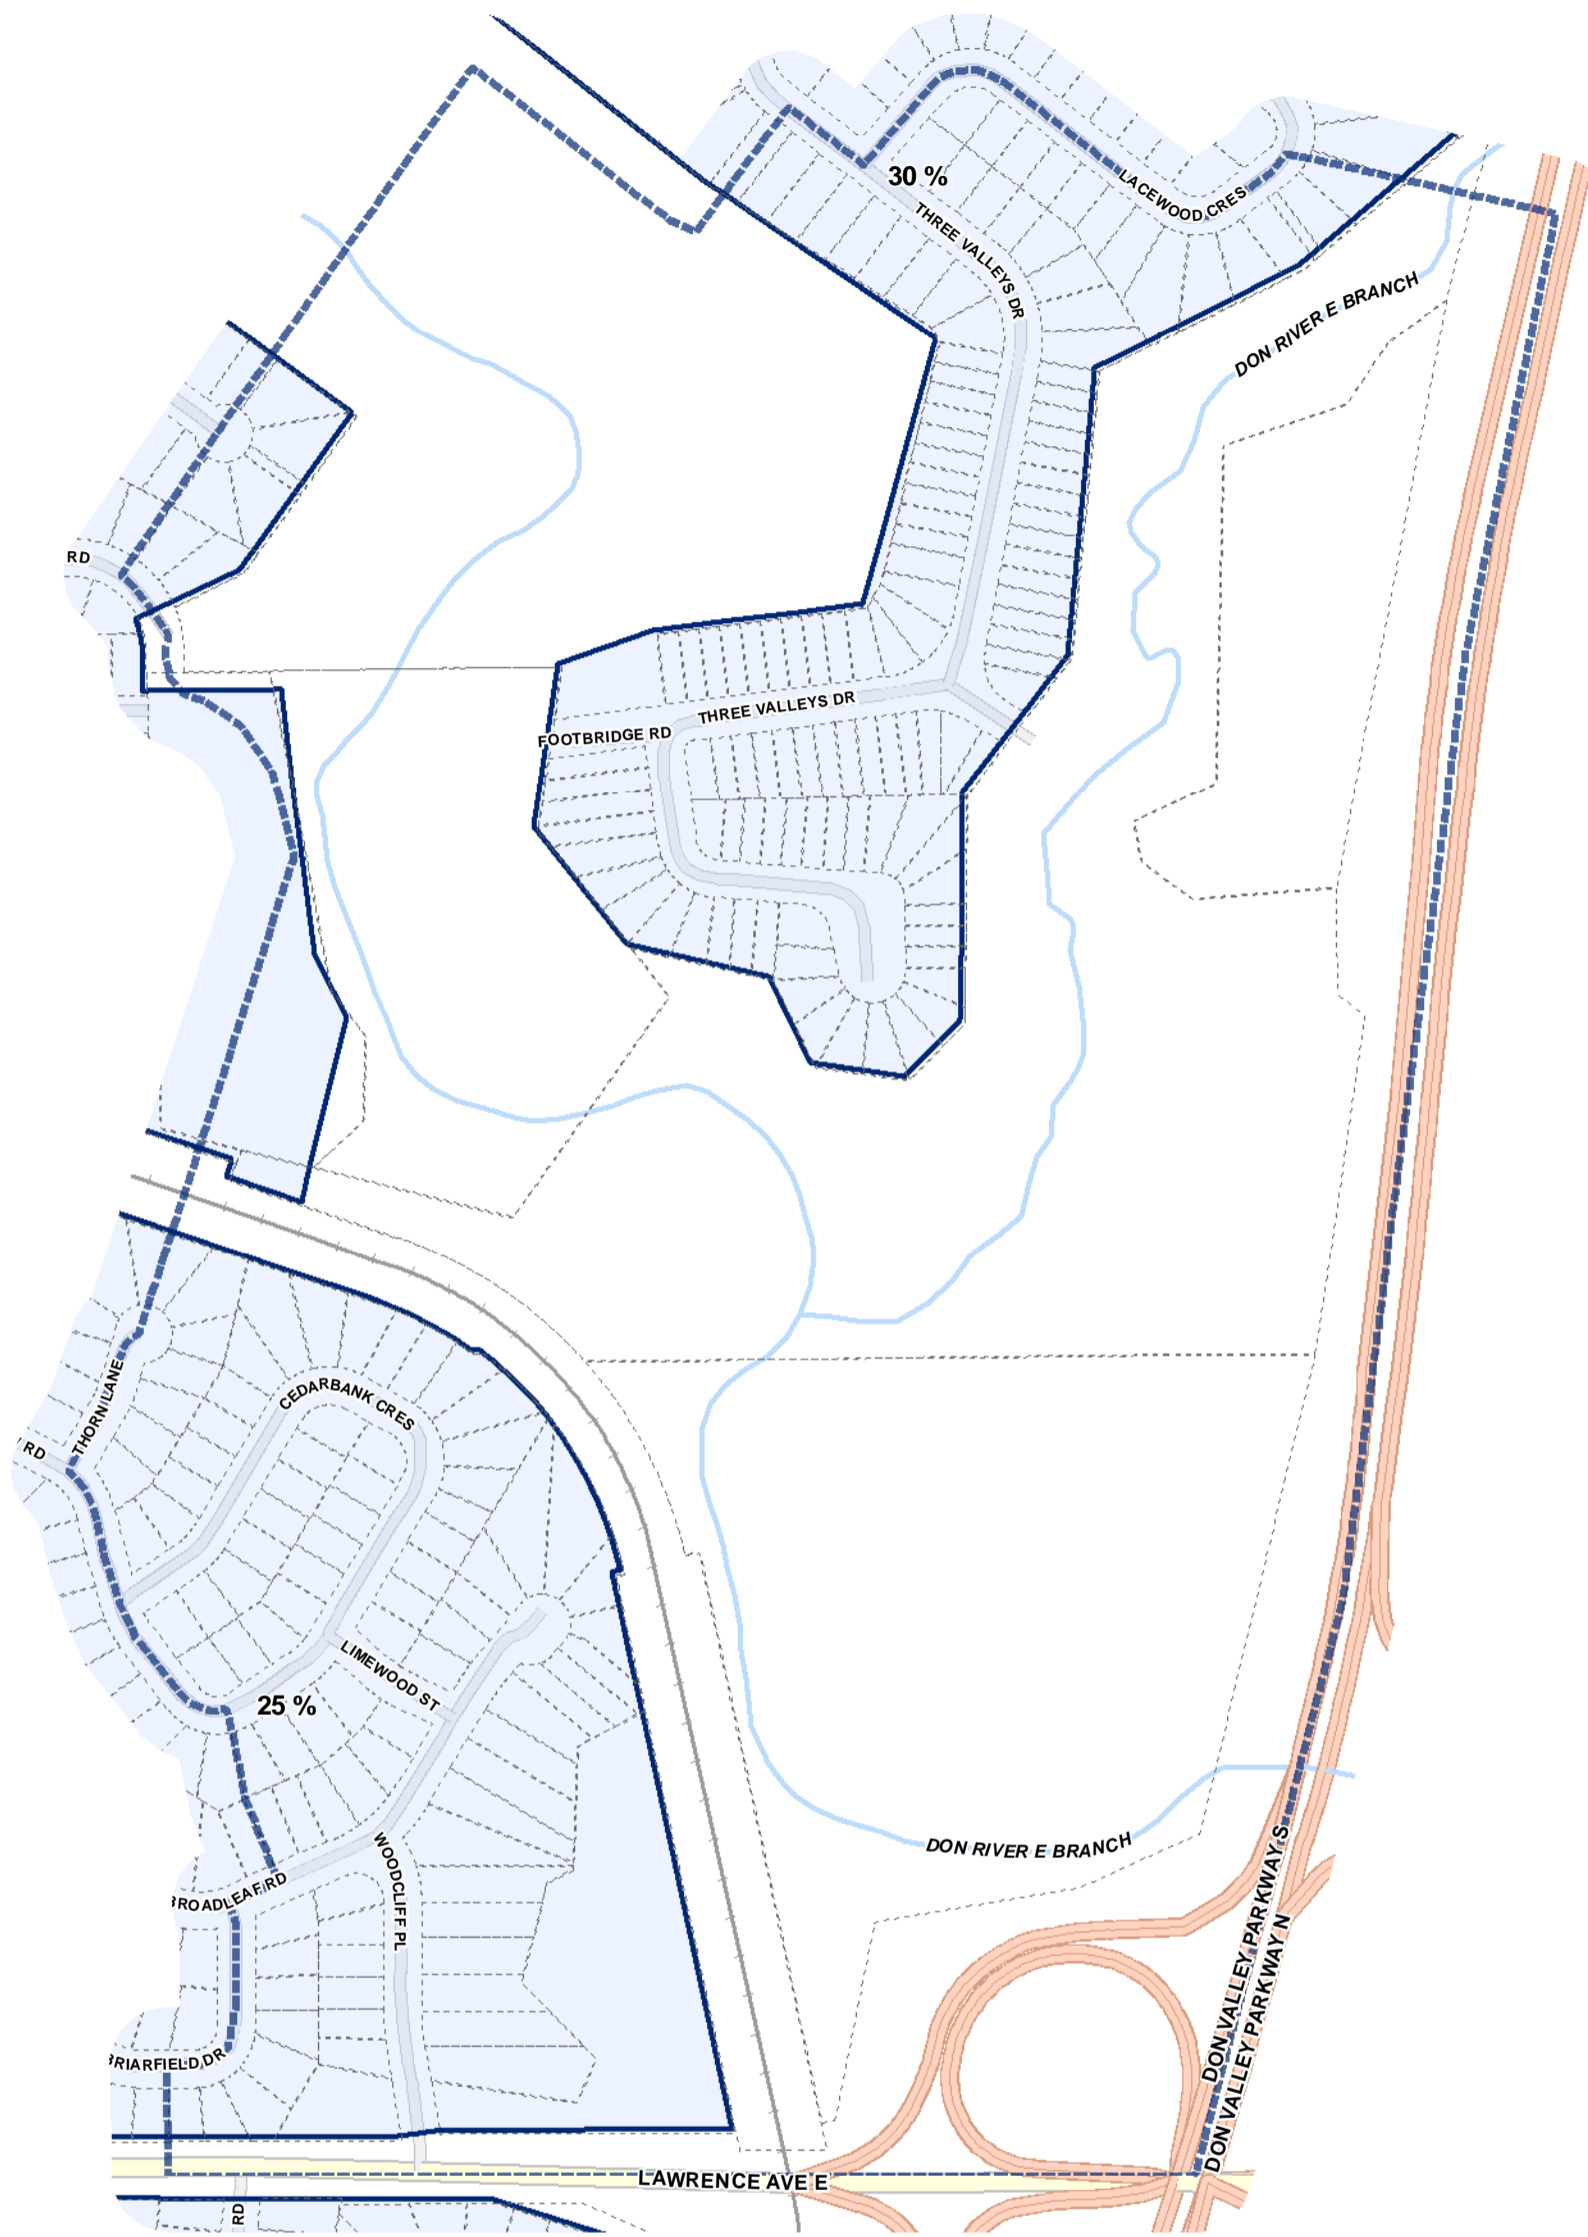

Lot Coverage Overlay Map

April 21, 2010
Planning & Growth Management
Committee Meeting

- Lot Coverage Overlay
- Map Sheet Boundary
- Properties
- Railway
- Hydro Line

- Lot Coverage Overlay
- Map Sheet Boundary
- Properties
- Railway
- Hydro Line

-  Lot Coverage Overlay
-  Map Sheet Boundary
-  Properties
-  Railway
-  Hydro Line

-  Lot Coverage Overlay
-  Map Sheet Boundary
-  Properties
-  Railway
-  Hydro Line

-  Lot Coverage Overlay
-  Map Sheet Boundary
-  Properties
-  Railway
-  Hydro Line

-  Lot Coverage Overlay
-  Map Sheet Boundary
-  Properties
-  Railway
-  Hydro Line

Toronto City Planning
 Zoning Bylaw Map Book Series

Lot Coverage Overlay Map

April 21, 2010
 Planning & Growth Management
 Committee Meeting