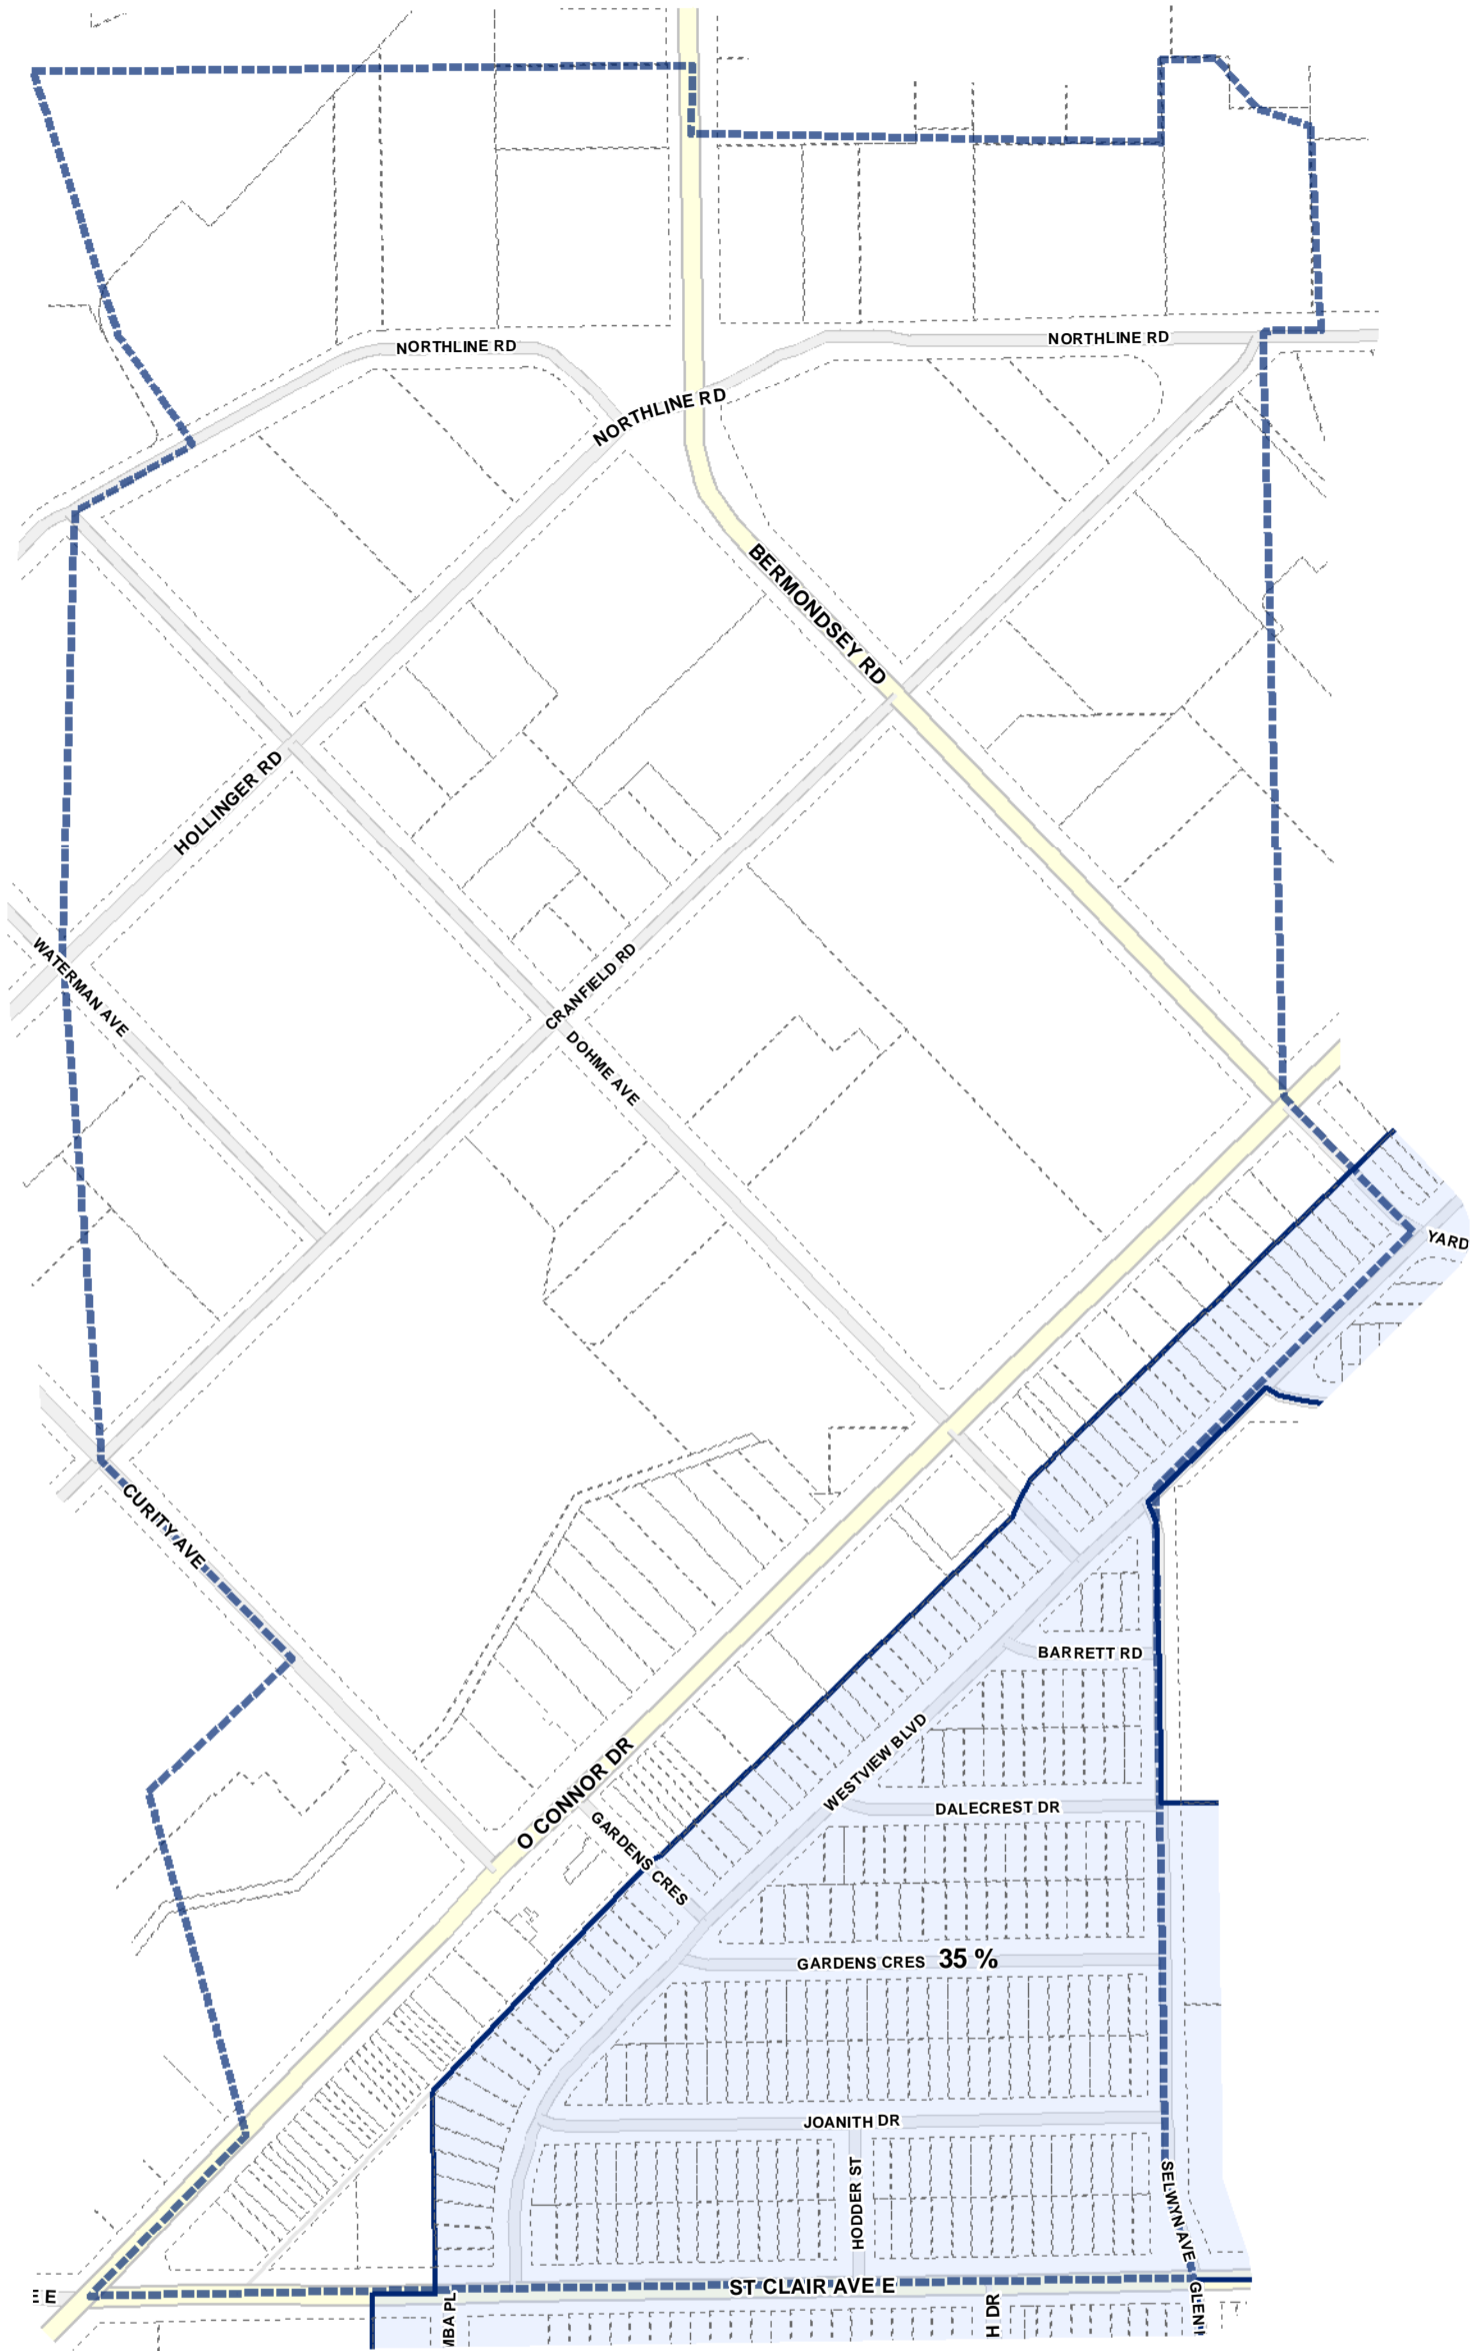

-  Lot Coverage Overlay
-  Map Sheet Boundary
-  Properties
-  Railway
-  Hydro Line

Toronto City Planning
 Zoning Bylaw Map Book Series

Lot Coverage Overlay Map

April 21, 2010
 Planning & Growth Management
 Committee Meeting

-  Lot Coverage Overlay
-  Map Sheet Boundary
-  Properties
-  Railway
-  Hydro Line

Lot Coverage Overlay Map

April 21, 2010
Planning & Growth Management
Committee Meeting

-  Lot Coverage Overlay
-  Map Sheet Boundary
-  Properties
-  Railway
-  Hydro Line

Lot Coverage Overlay Map

April 21, 2010
Planning & Growth Management
Committee Meeting

- Lot Coverage Overlay
- Map Sheet Boundary
- Properties
- Railway
- Hydro Line

Toronto City Planning
 Zoning Bylaw Map Book Series