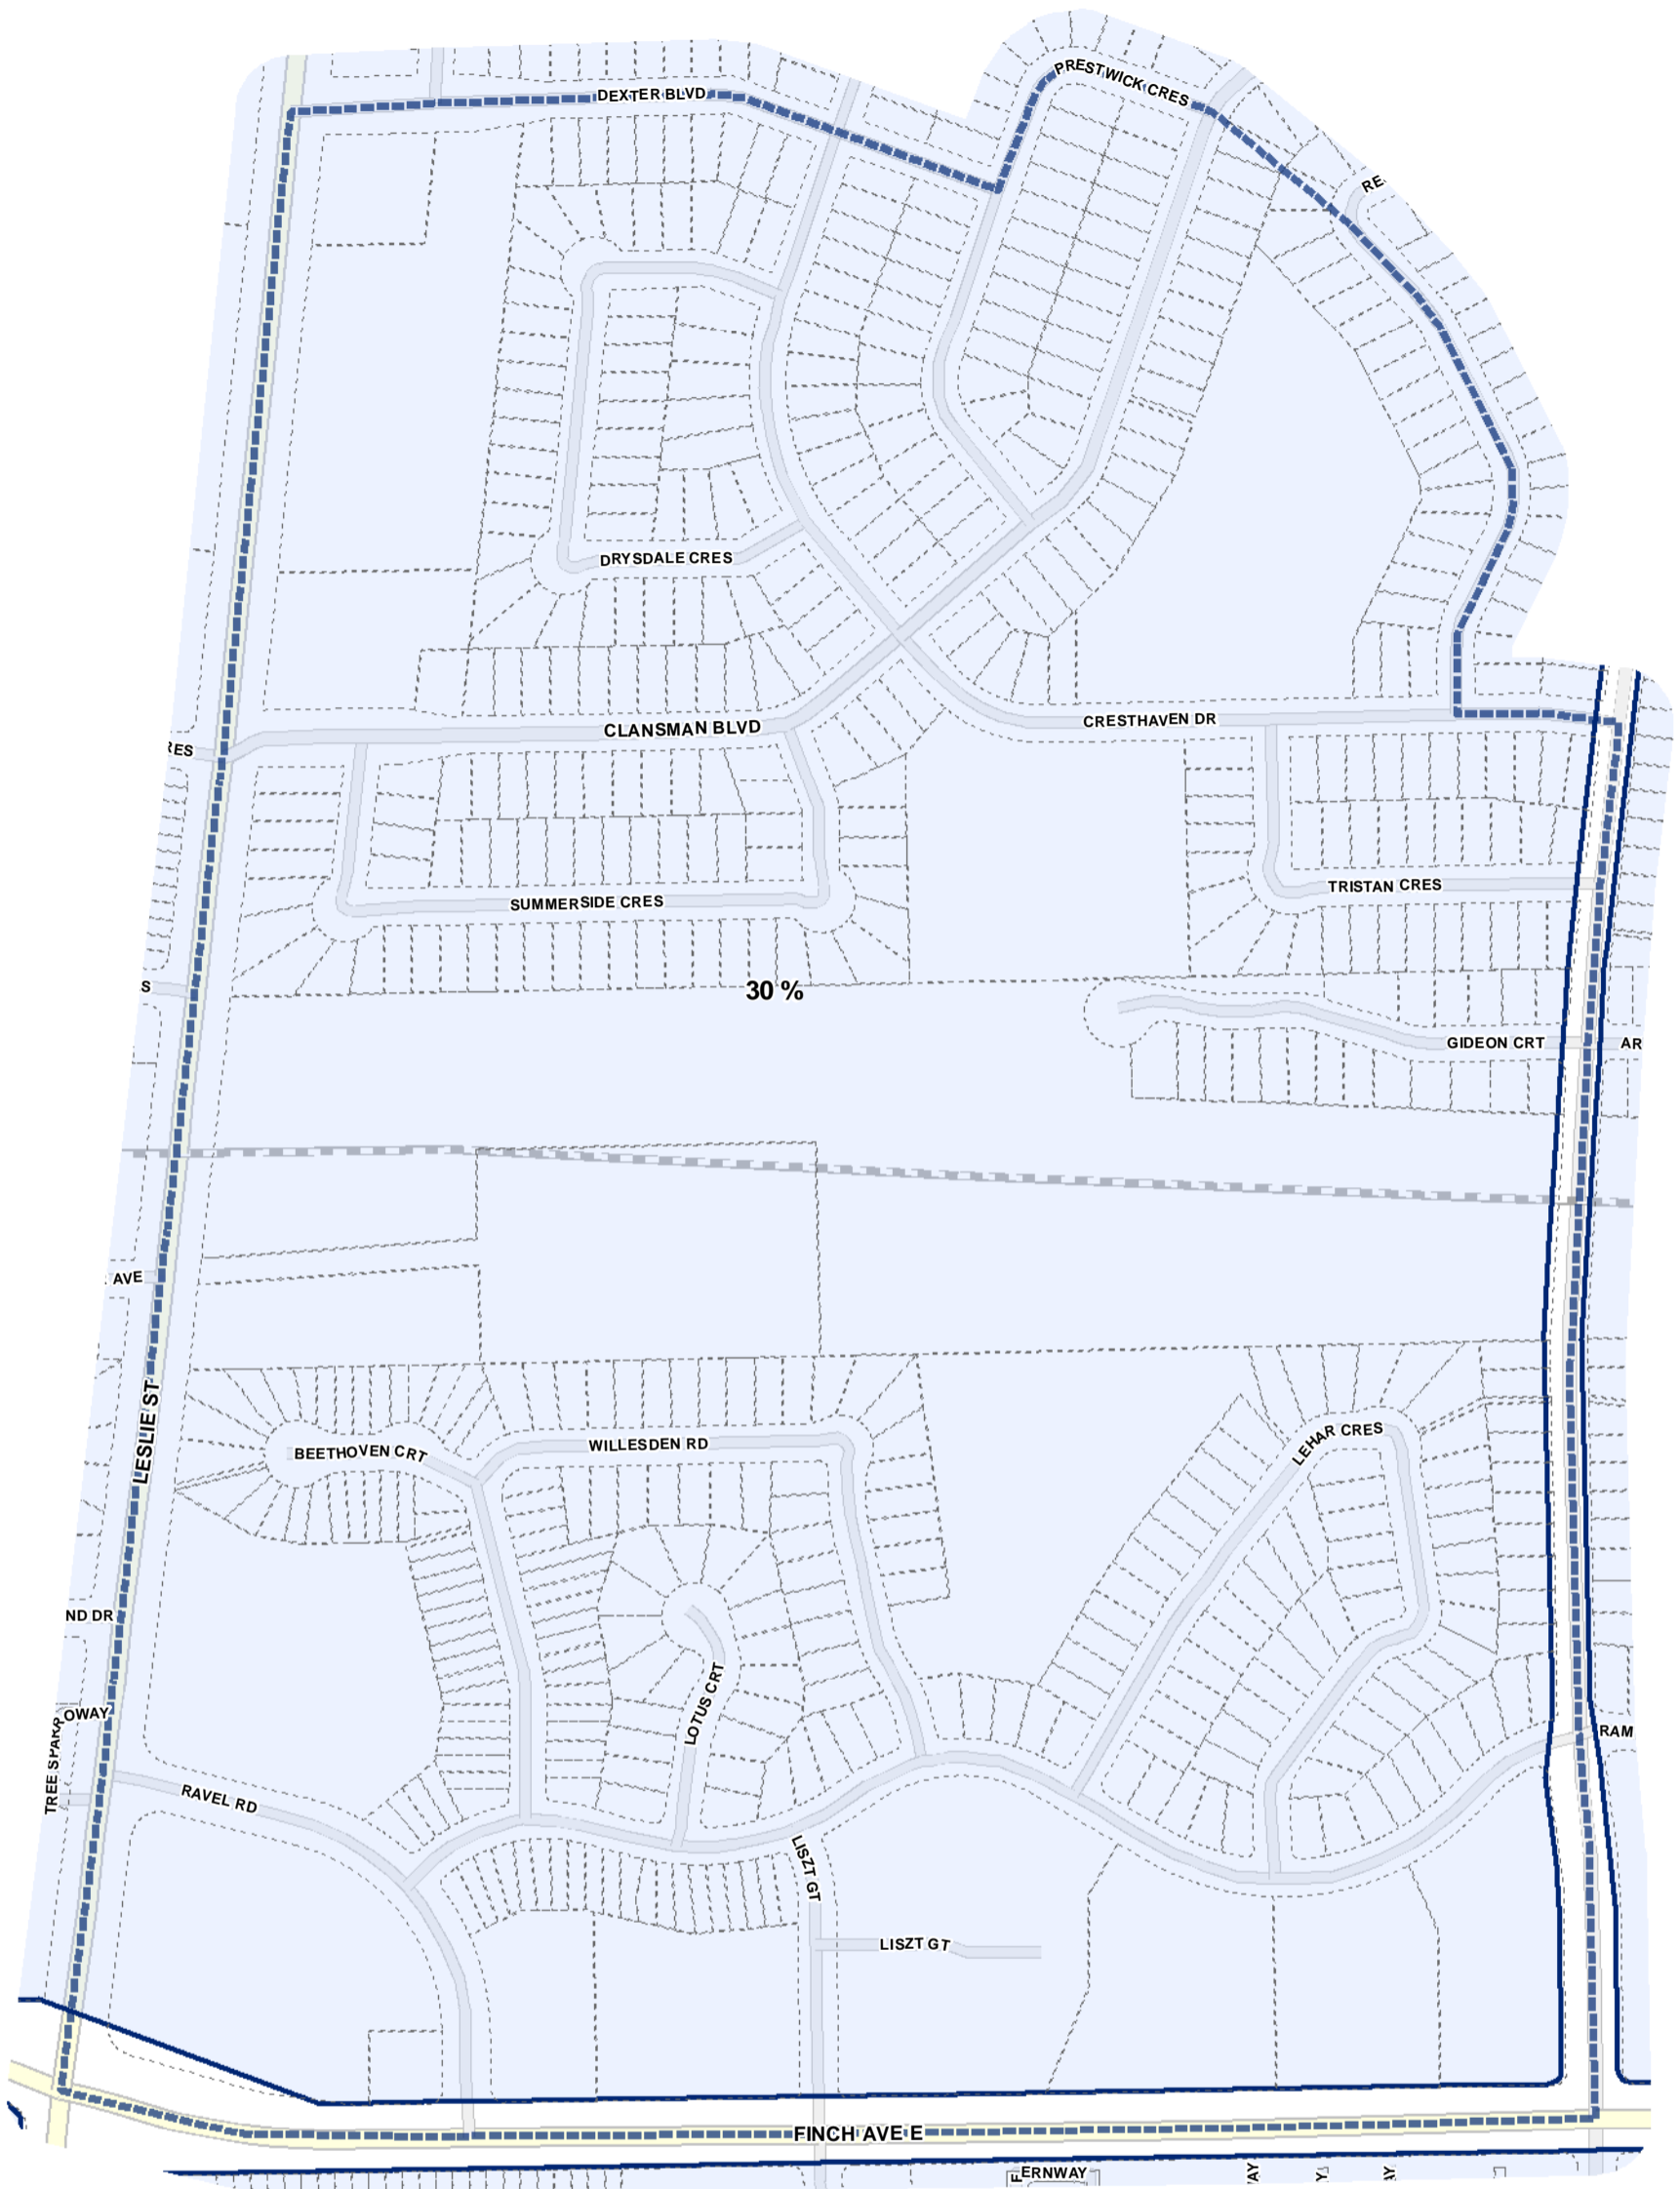

-  Lot Coverage Overlay
-  Map Sheet Boundary
-  Properties
-  Railway
-  Hydro Line

Toronto City Planning
 Zoning Bylaw Map Book Series

Lot Coverage Overlay Map

April 21, 2010
 Planning & Growth Management
 Committee Meeting

- Lot Coverage Overlay
- Map Sheet Boundary
- Properties
- Railway
- Hydro Line

Lot Coverage Overlay Map

April 21, 2010
Planning & Growth Management
Committee Meeting

-  Lot Coverage Overlay
-  Map Sheet Boundary
-  Properties
-  Railway
-  Hydro Line

- Lot Coverage Overlay
- Map Sheet Boundary
- Properties
- Railway
- Hydro Line

1:4,000

-  Lot Coverage Overlay
-  Map Sheet Boundary
-  Properties
-  Railway
-  Hydro Line

-  Lot Coverage Overlay
-  Map Sheet Boundary
-  Properties
-  Railway
-  Hydro Line

Lot Coverage Overlay Map

April 21, 2010
Planning & Growth Management
Committee Meeting

- Lot Coverage Overlay
- Map Sheet Boundary
- Properties
- Railway
- Hydro Line

Lot Coverage Overlay Map

April 21, 2010
Planning & Growth Management
Committee Meeting