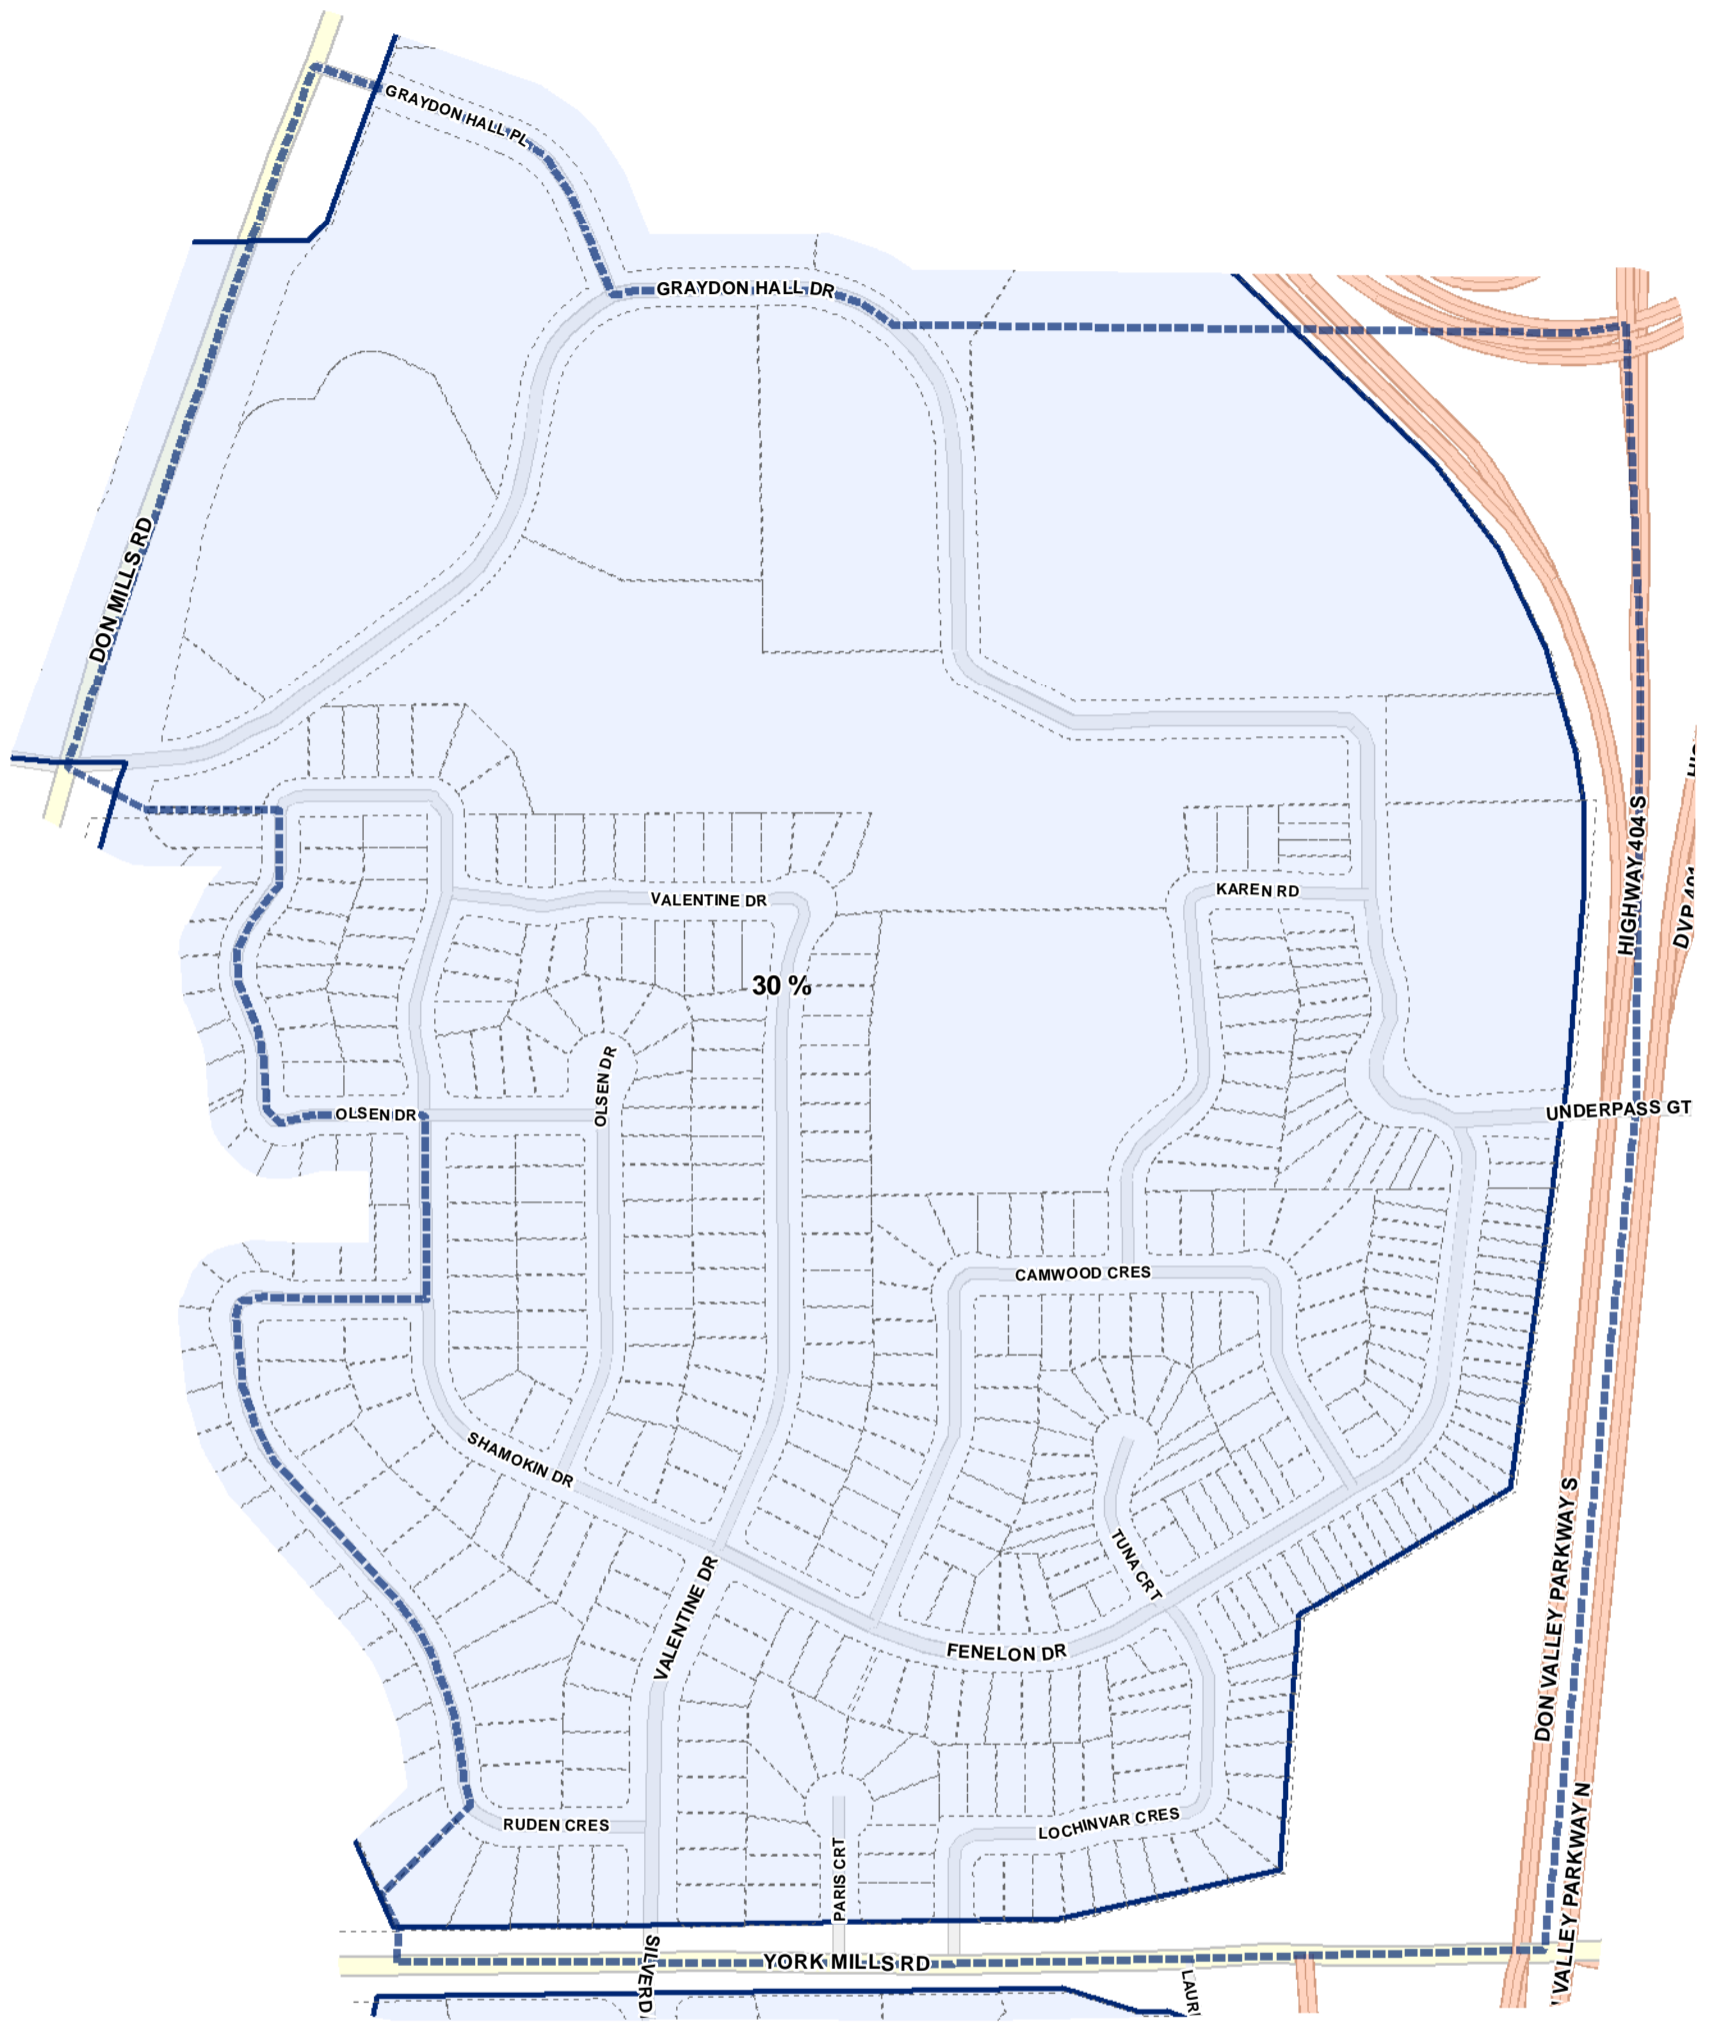

Lot Coverage Overlay Map

April 21, 2010
Planning & Growth Management
Committee Meeting

- Lot Coverage Overlay
- Map Sheet Boundary
- Properties
- Railway
- Hydro Line

- Lot Coverage Overlay
- Map Sheet Boundary
- Properties
- Railway
- Hydro Line

-  Lot Coverage Overlay
-  Map Sheet Boundary
-  Properties
-  Railway
-  Hydro Line

-  Lot Coverage Overlay
-  Map Sheet Boundary
-  Properties
-  Railway
-  Hydro Line

-  Lot Coverage Overlay
-  Map Sheet Boundary
-  Properties
-  Railway
-  Hydro Line

-  Lot Coverage Overlay
-  Map Sheet Boundary
-  Properties
-  Railway
-  Hydro Line

Toronto City Planning
 Zoning Bylaw Map Book Series

Lot Coverage Overlay Map

April 21, 2010
 Planning & Growth Management
 Committee Meeting