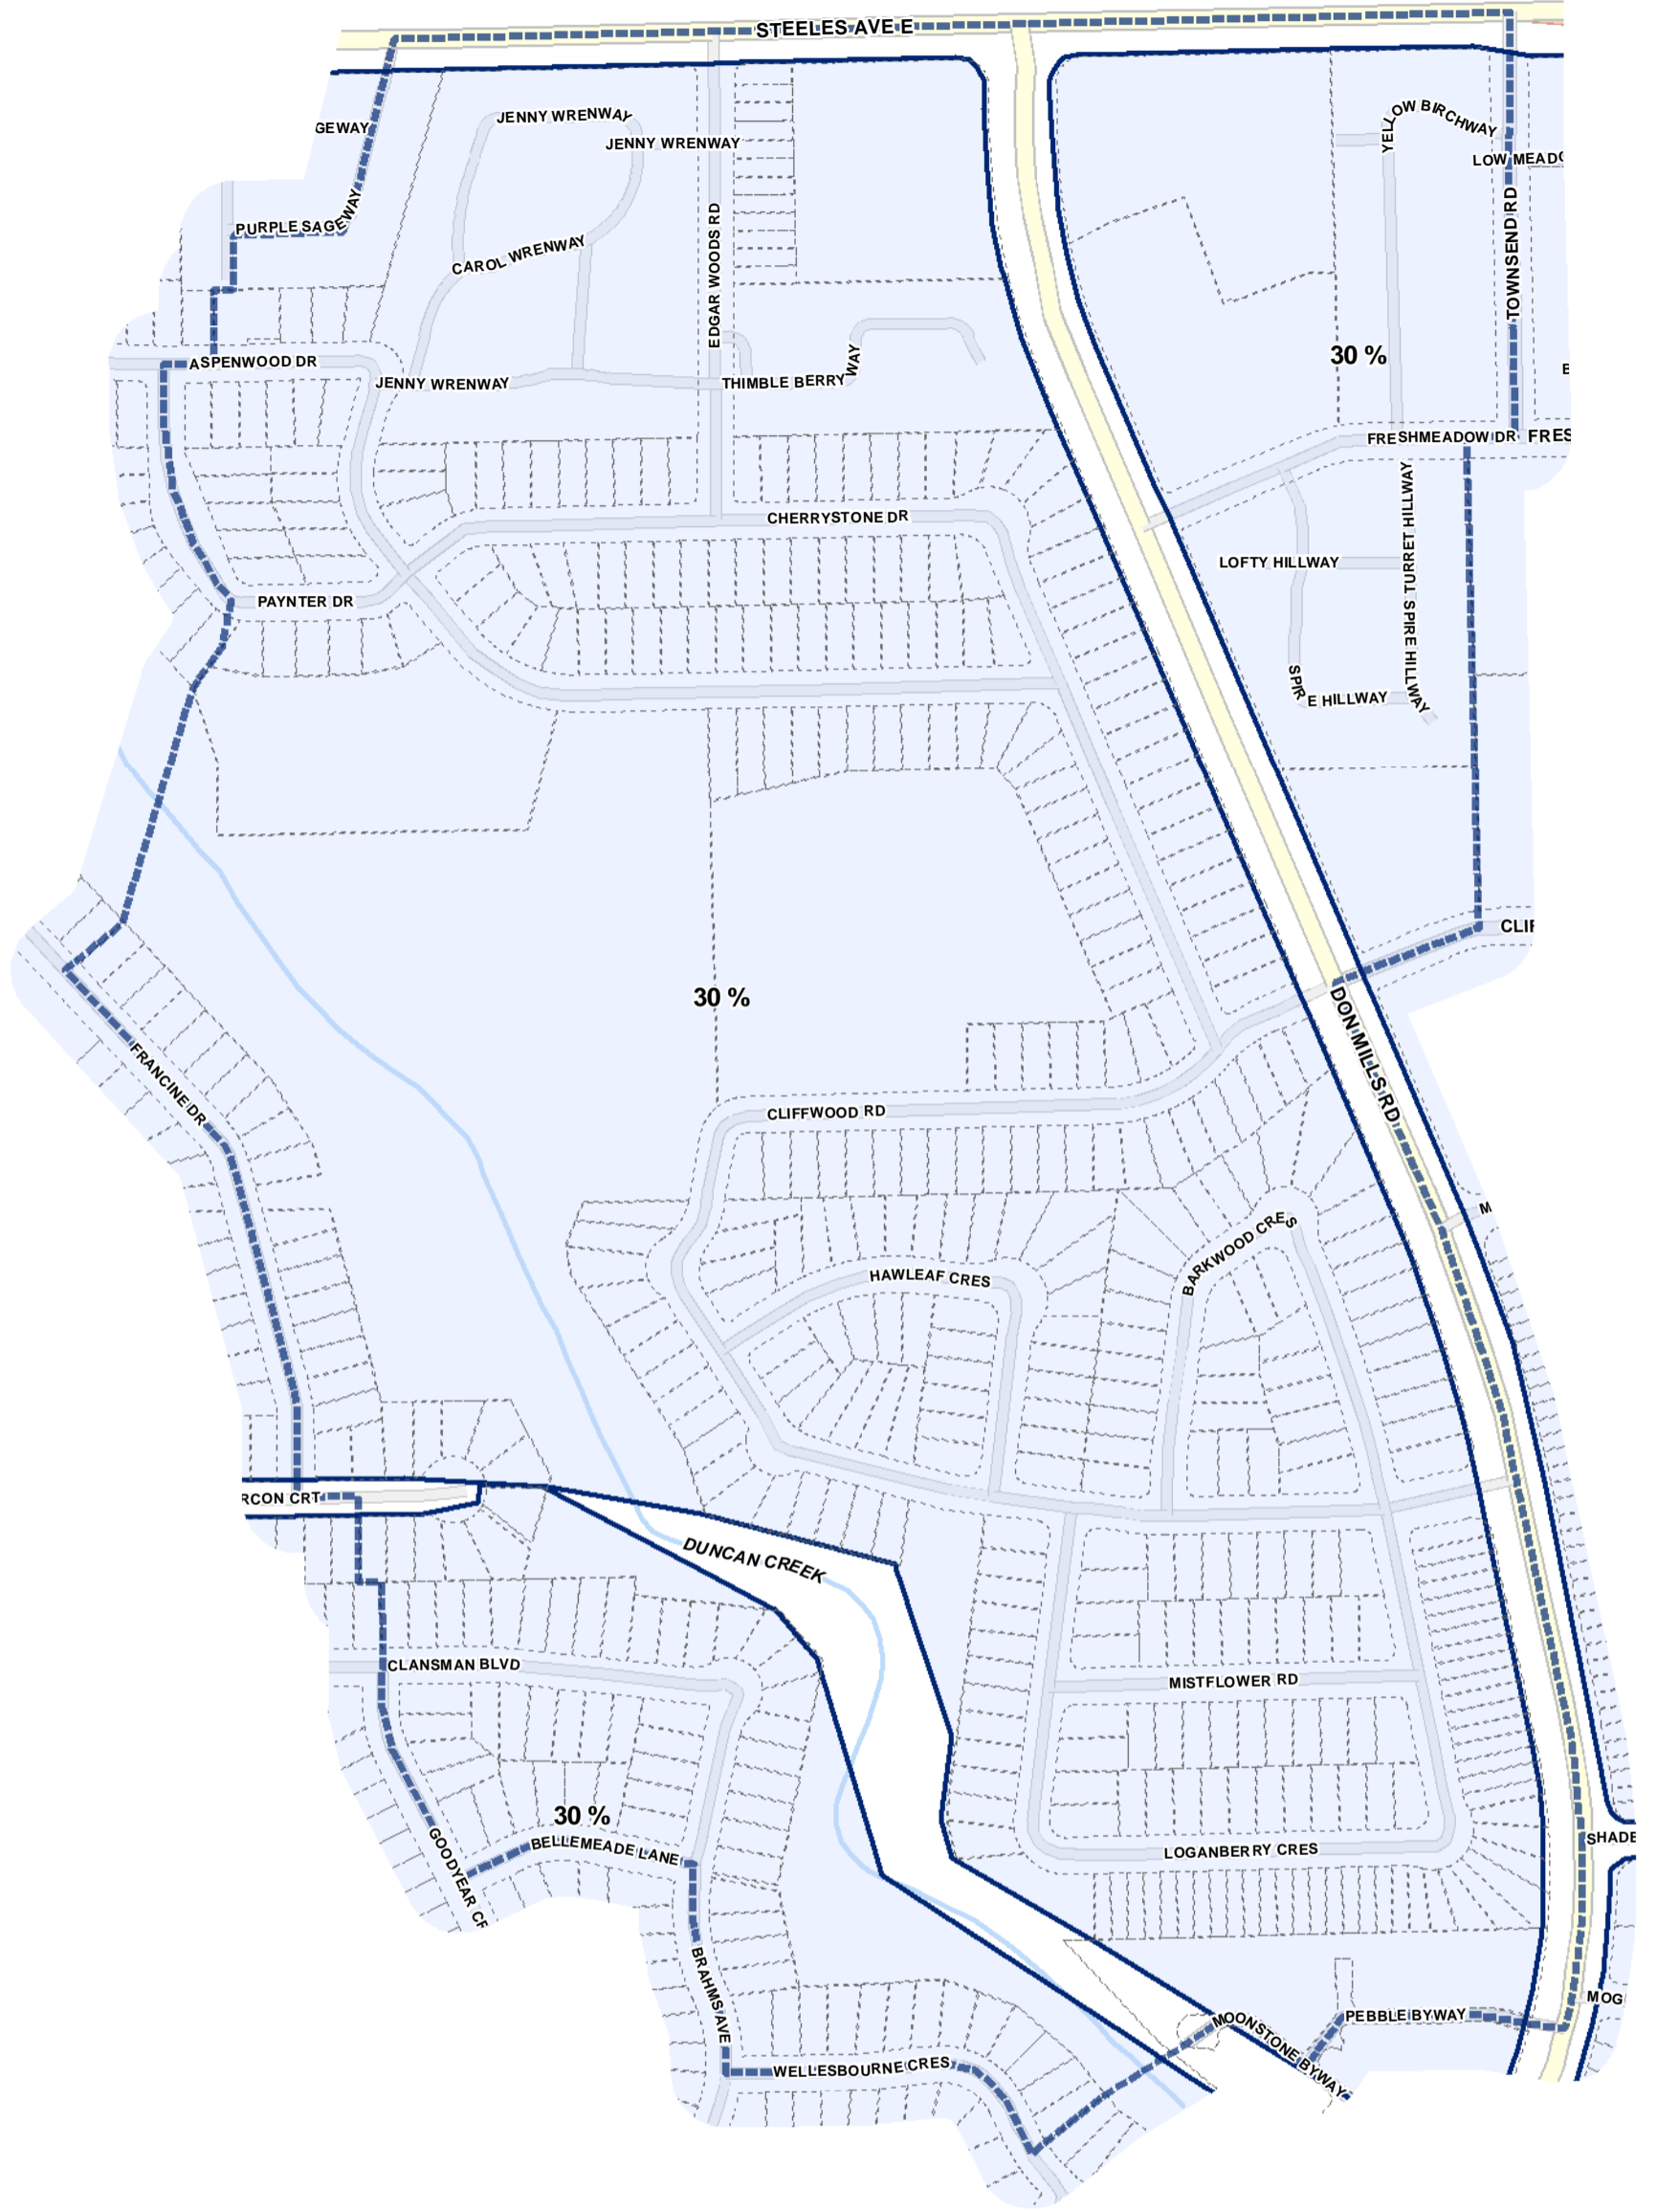

- Lot Coverage Overlay
- Map Sheet Boundary
- Properties
- Railway
- Hydro Line

1:4,000

-  Lot Coverage Overlay
-  Map Sheet Boundary
-  Properties
-  Railway
-  Hydro Line

-  Lot Coverage Overlay
-  Map Sheet Boundary
-  Properties
-  Railway
-  Hydro Line

Lot Coverage Overlay Map

April 21, 2010
Planning & Growth Management
Committee Meeting

- Lot Coverage Overlay
- Map Sheet Boundary
- Properties
- Railway
- Hydro Line

Lot Coverage Overlay Map

April 21, 2010
Planning & Growth Management
Committee Meeting

- Lot Coverage Overlay
- Map Sheet Boundary
- Properties
- Railway
- Hydro Line

Lot Coverage Overlay Map

April 21, 2010
Planning & Growth Management
Committee Meeting

- Lot Coverage Overlay
- Map Sheet Boundary
- Properties
- Railway
- Hydro Line

- Lot Coverage Overlay
- Map Sheet Boundary
- Properties
- Railway
- Hydro Line

Toronto City Planning
 Zoning Bylaw Map Book Series

Lot Coverage Overlay Map

April 21, 2010
 Planning & Growth Management
 Committee Meeting