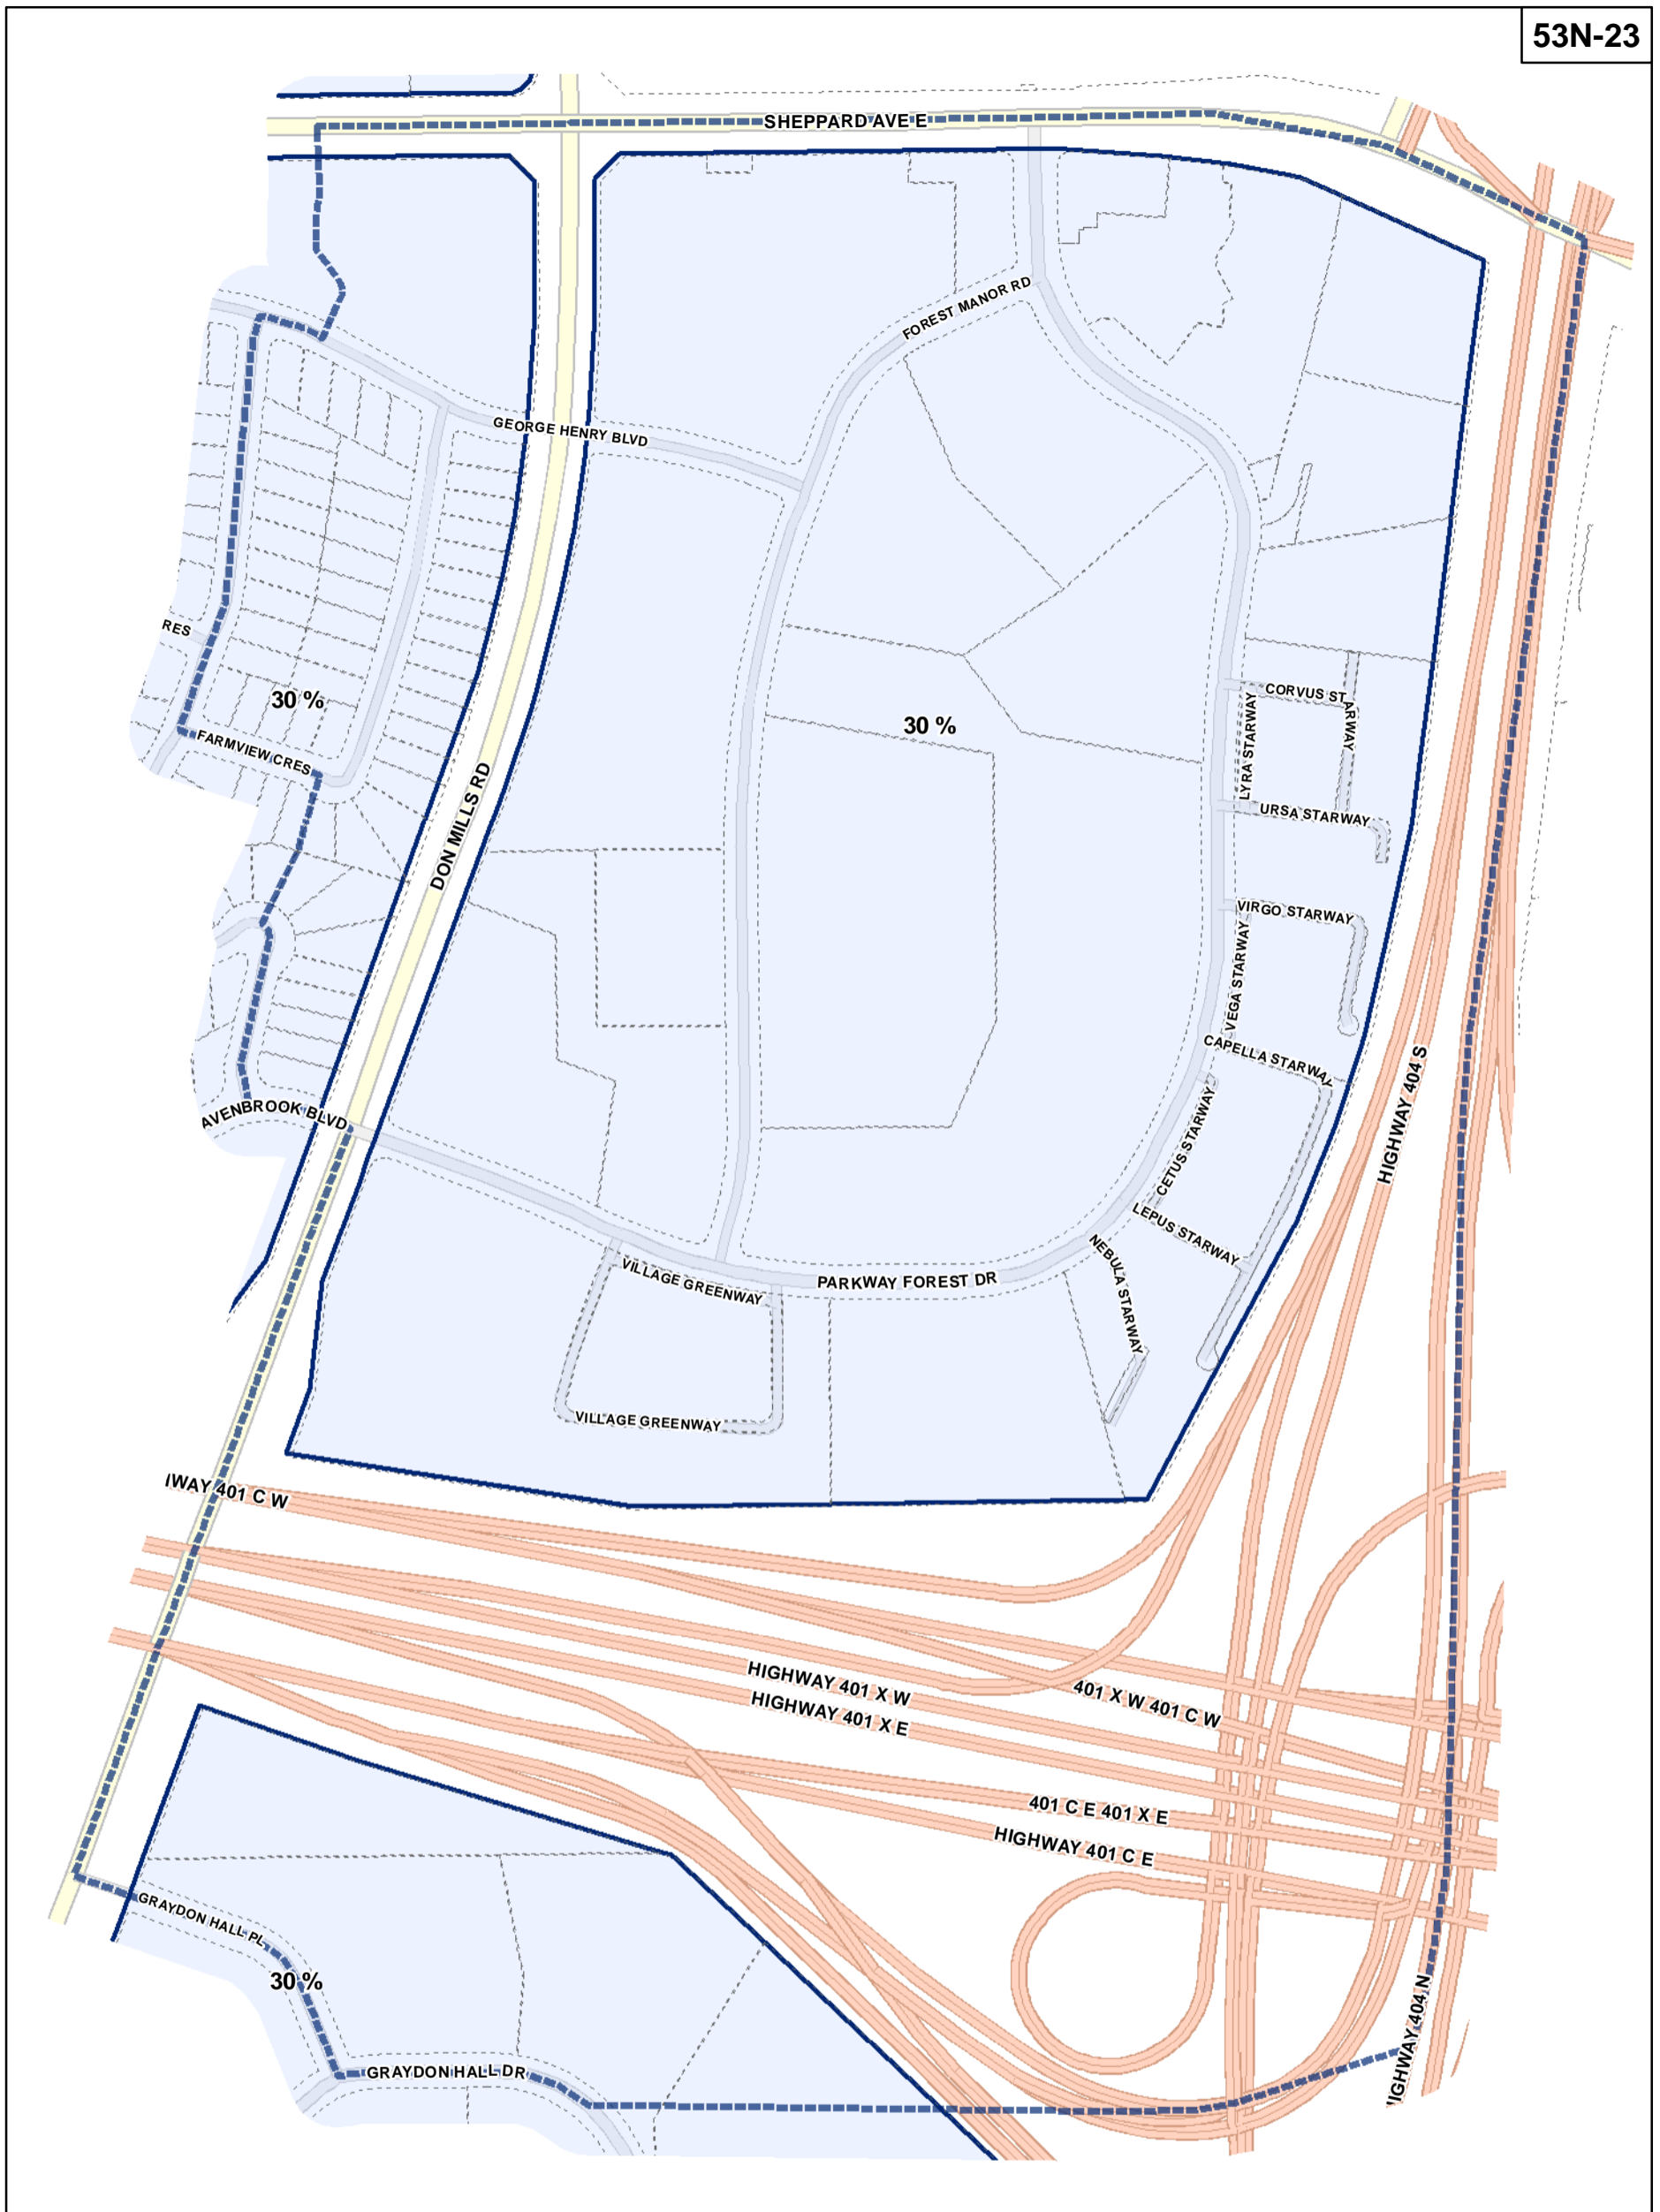

Toronto City Planning
Zoning Bylaw Map Book Series

Lot Coverage Overlay Map

April 21, 2010
Planning & Growth Management
Committee Meeting

- Lot Coverage Overlay
- Map Sheet Boundary
- Properties
- Railway
- Hydro Line