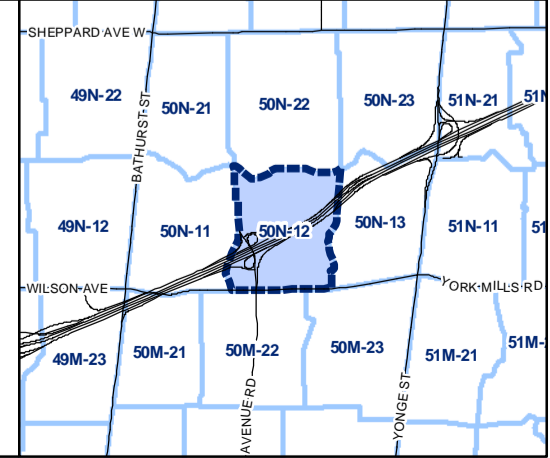

Toronto City Planning
 Zoning Bylaw Map Book Series

Height Overlay Map

April 21, 2010
 Planning & Growth Management
 Committee Meeting

-  Height Overlay
-  Map Sheet Boundary
-  Properties
-  Railway
-  Hydro Line

Height Overlay Map

April 21, 2010
Planning & Growth Management
Committee Meeting

- Height Overlay
- Map Sheet Boundary
- Properties
- Railway
- Hydro Line

Toronto City Planning
 Zoning Bylaw Map Book Series

Height Overlay Map

April 21, 2010
 Planning & Growth Management
 Committee Meeting

-  Height Overlay
-  Map Sheet Boundary
-  Properties
-  Railway
-  Hydro Line

-  Height Overlay
-  Map Sheet Boundary
-  Properties
-  Railway
-  Hydro Line

1:4,000

-  Height Overlay
-  Map Sheet Boundary
-  Properties
-  Railway
-  Hydro Line

-  Height Overlay
-  Map Sheet Boundary
-  Properties
-  Railway
-  Hydro Line

Height Overlay Map

April 21, 2010
Planning & Growth Management
Committee Meeting