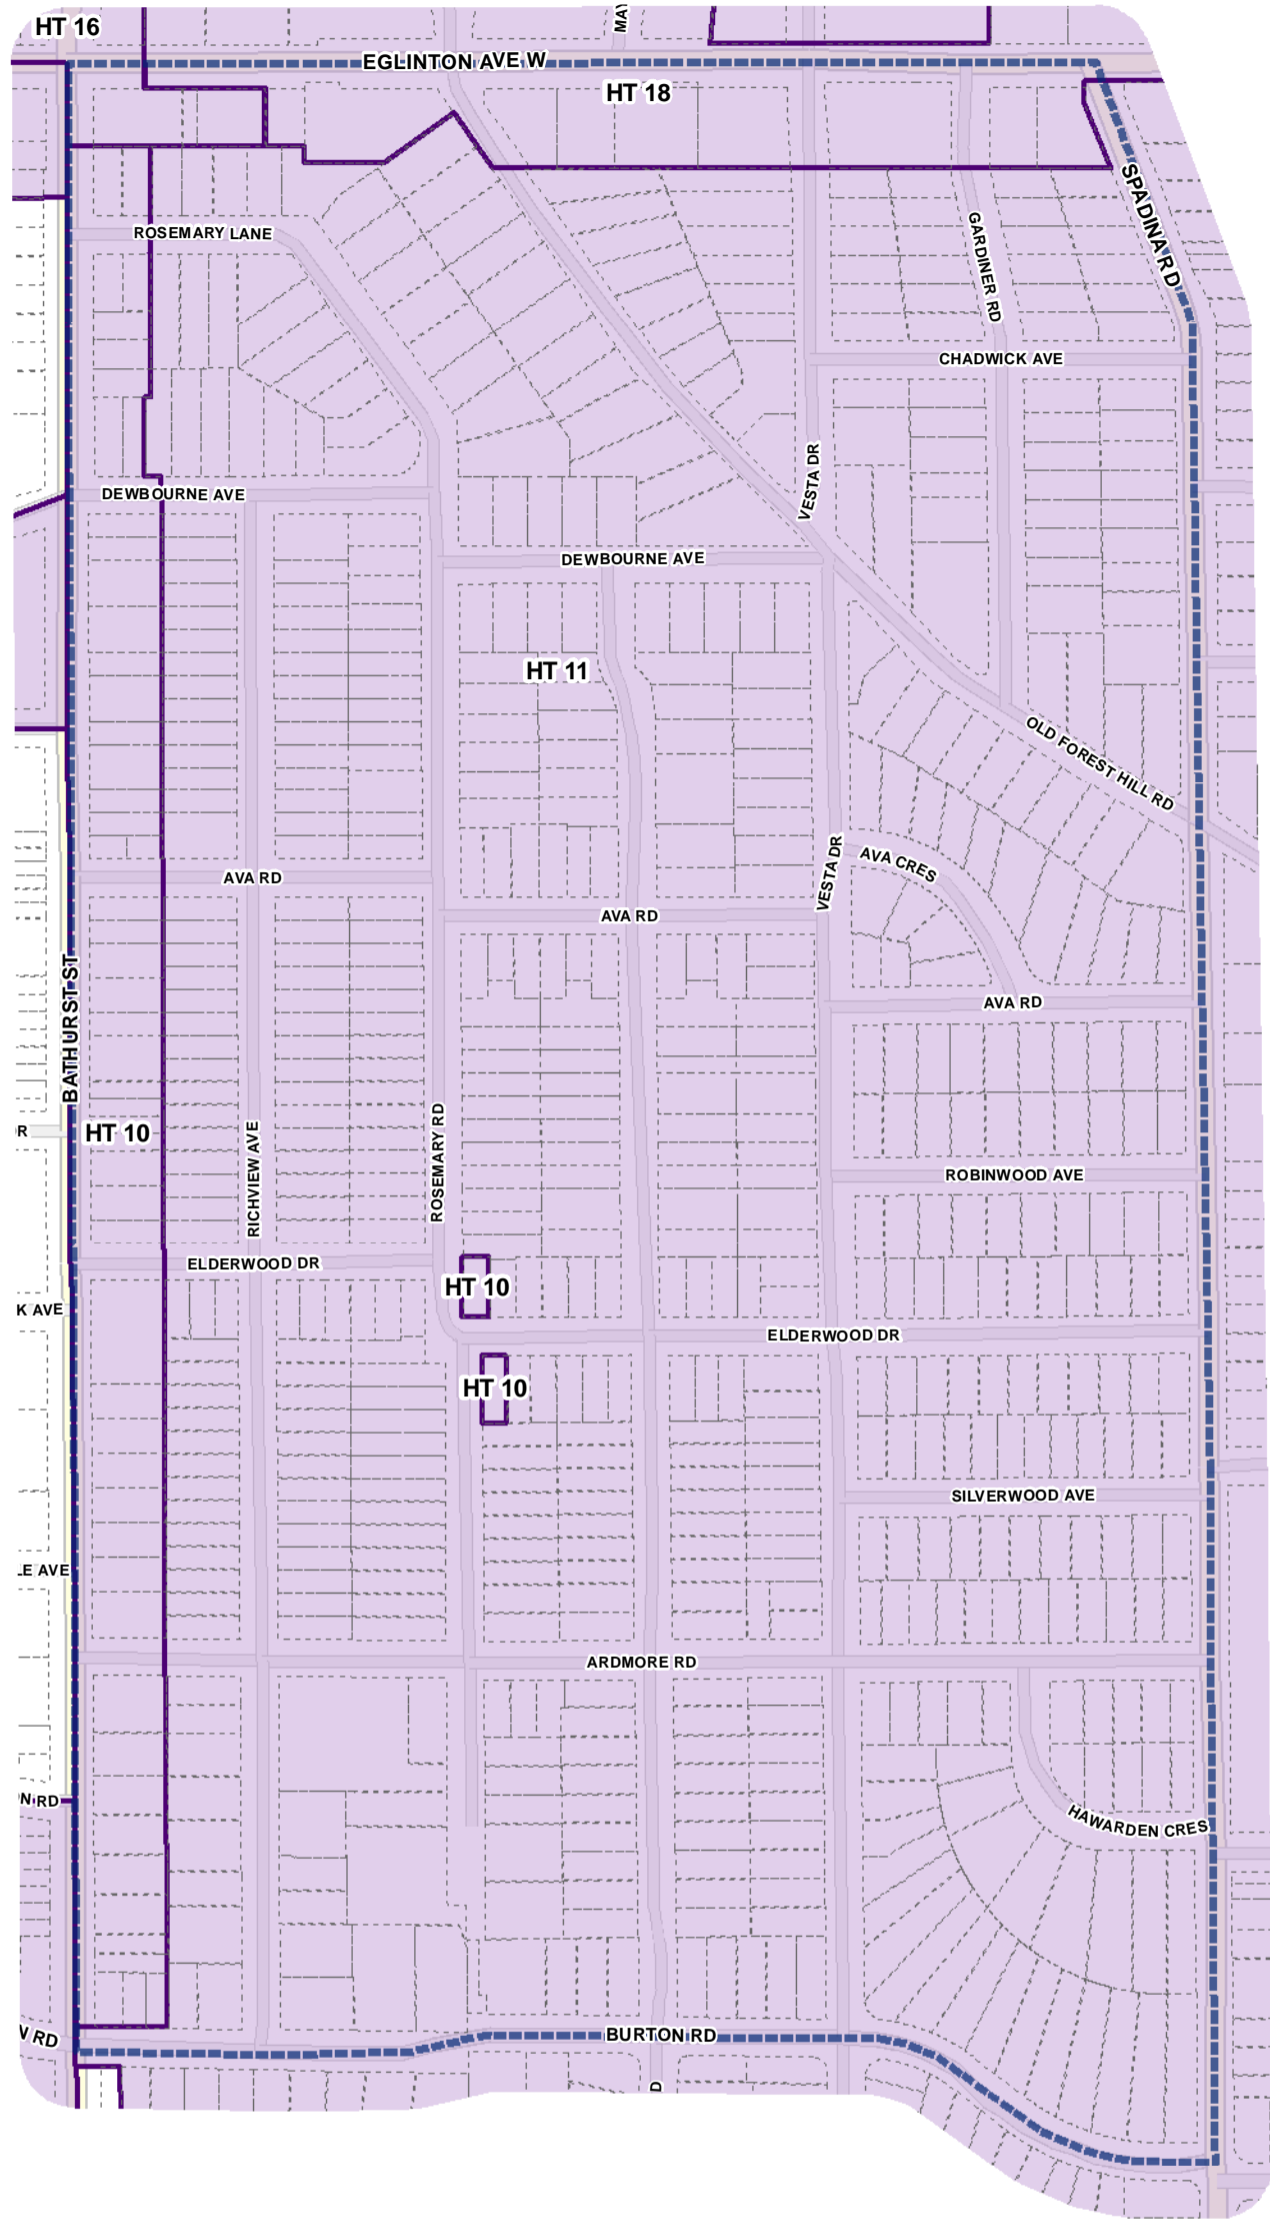

- Height Overlay
- Map Sheet Boundary
- Properties
- Railway
- Hydro Line