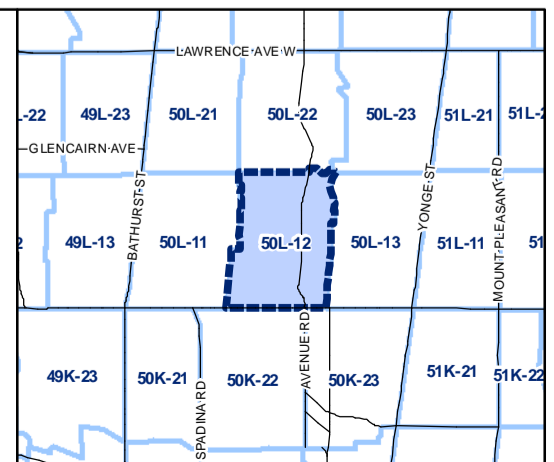

Toronto City Planning
 Zoning Bylaw Map Book Series

Height Overlay Map

April 21, 2010
 Planning & Growth Management
 Committee Meeting

- Height Overlay
- Map Sheet Boundary
- Properties
- Railway
- Hydro Line

Height Overlay Map

April 21, 2010
Planning & Growth Management
Committee Meeting

-  Height Overlay
-  Map Sheet Boundary
-  Properties
-  Railway
-  Hydro Line

-  Height Overlay
-  Map Sheet Boundary
-  Properties
-  Railway
-  Hydro Line