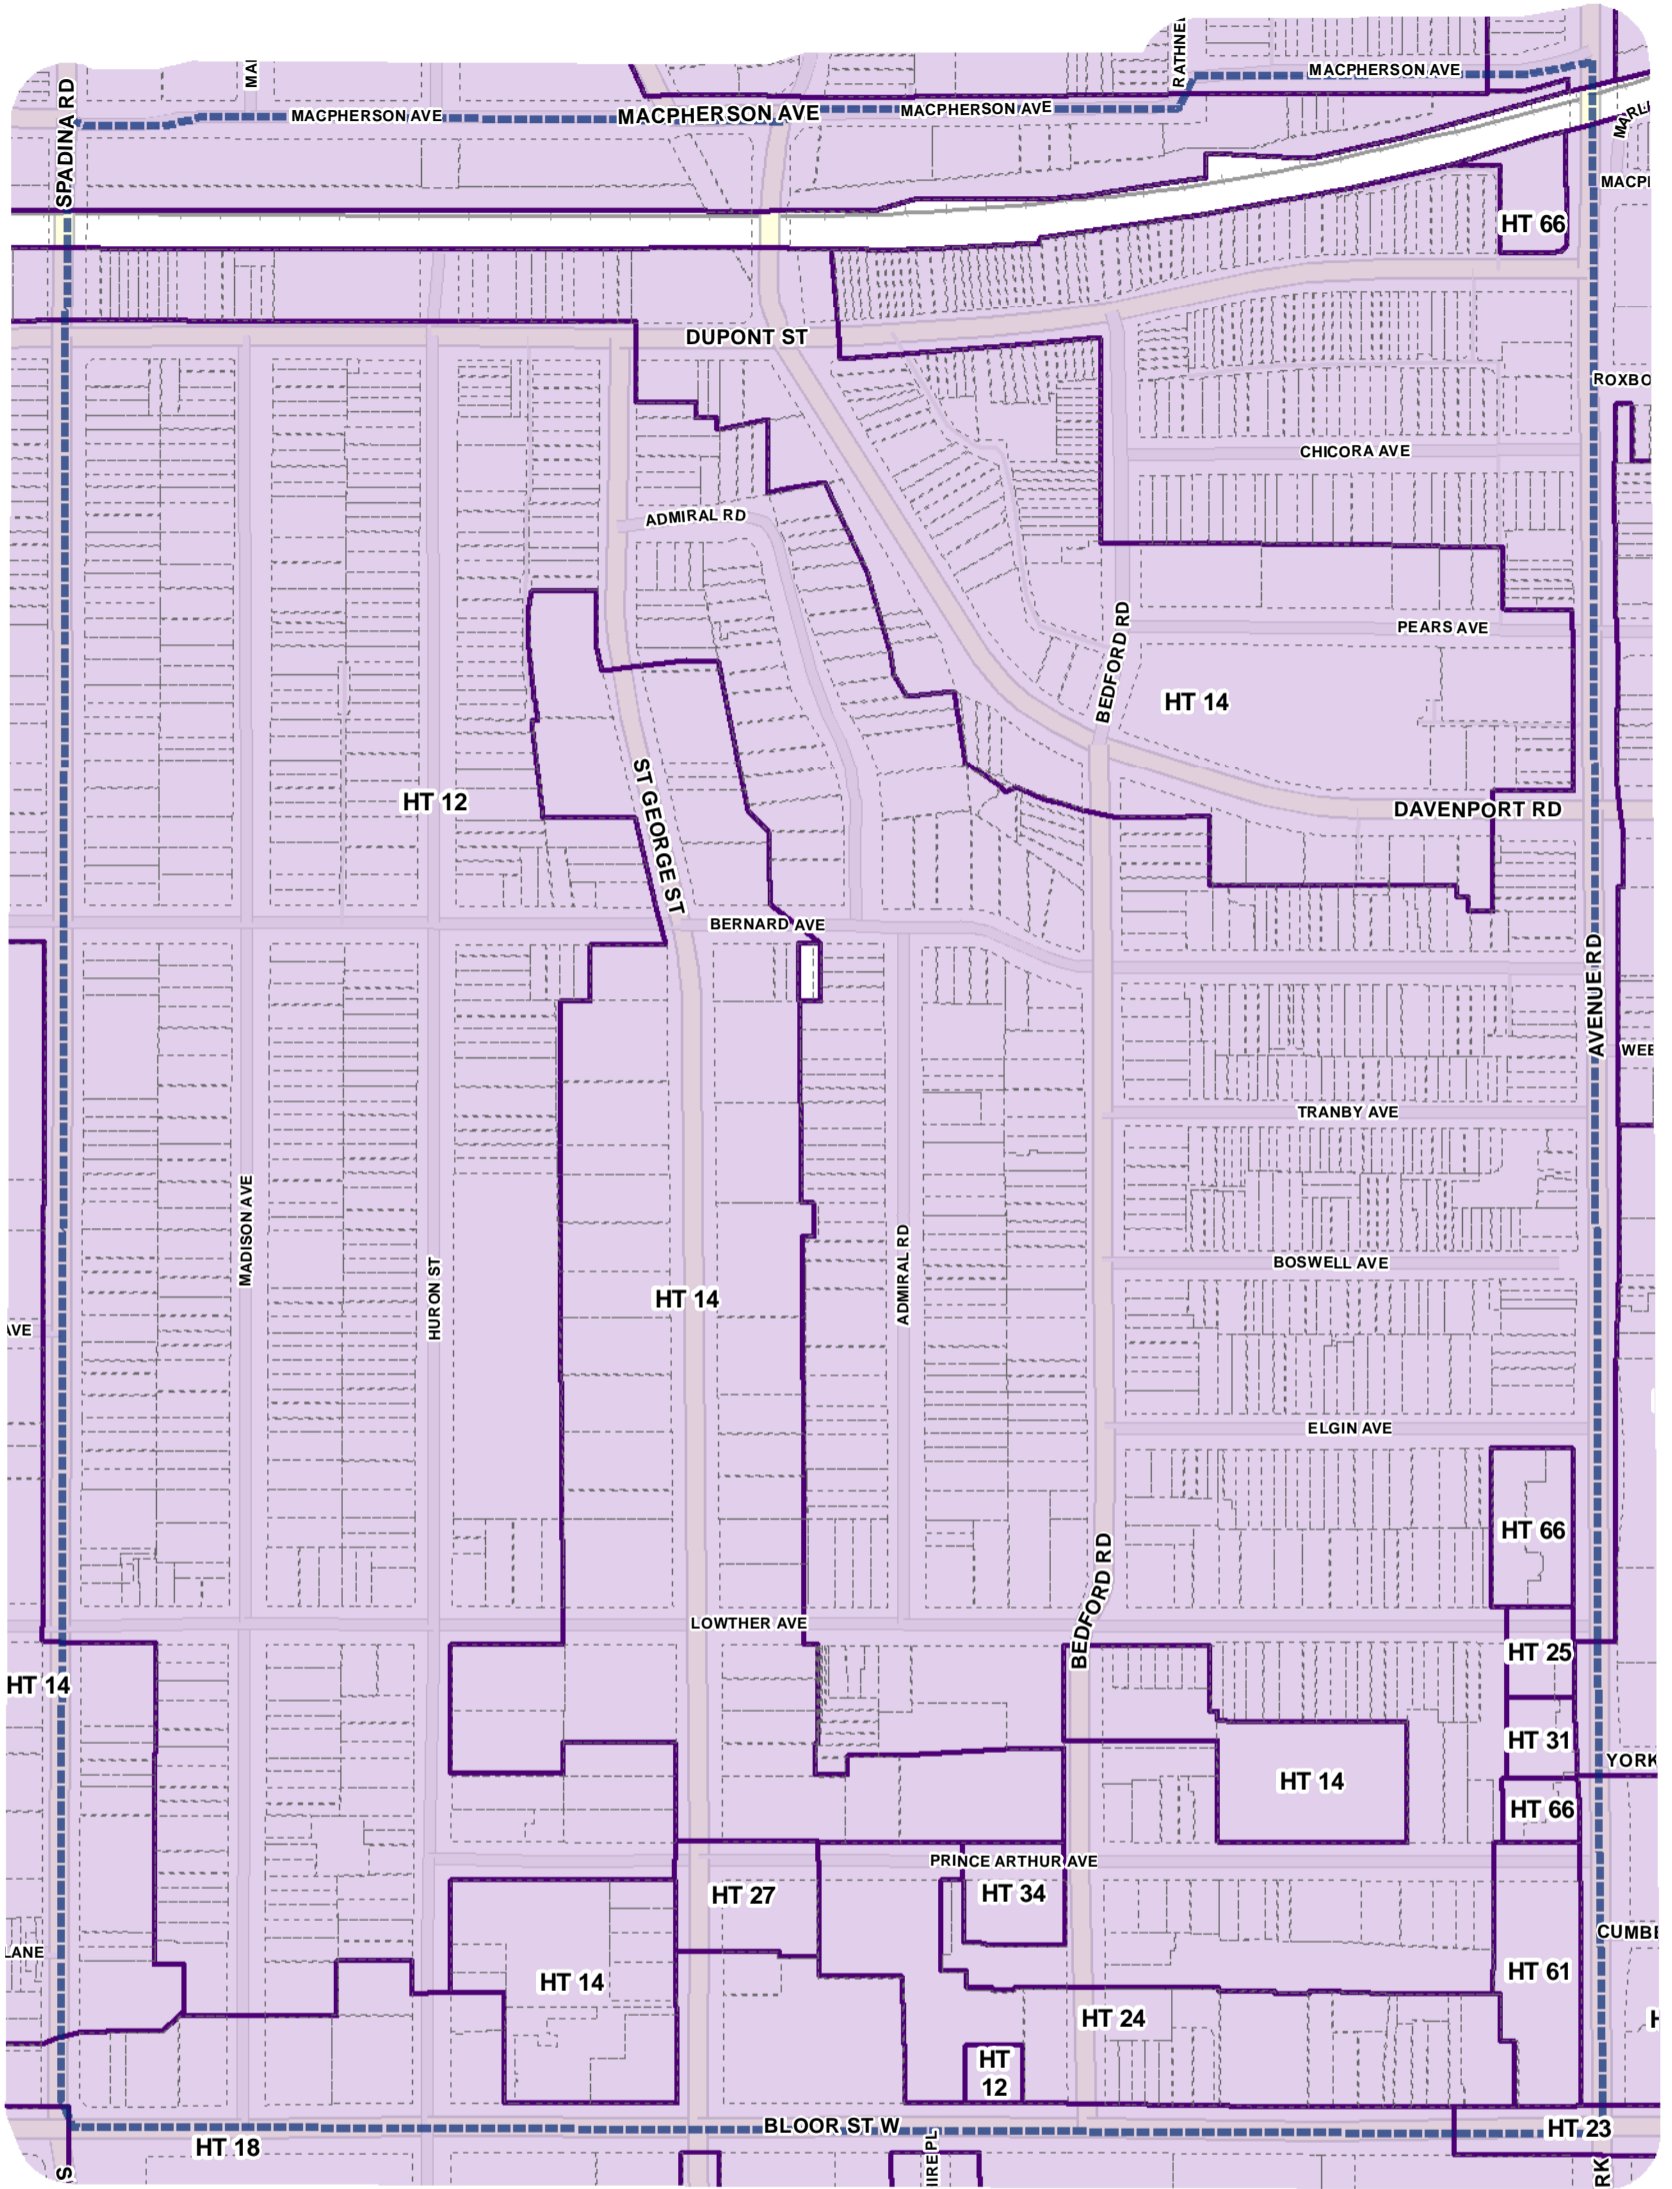

-  Height Overlay
-  Map Sheet Boundary
-  Properties
-  Railway
-  Hydro Line

Height Overlay Map

April 21, 2010
Planning & Growth Management
Committee Meeting

-  Height Overlay
-  Map Sheet Boundary
-  Properties
-  Railway
-  Hydro Line

Height Overlay Map

April 21, 2010
Planning & Growth Management
Committee Meeting

-  Height Overlay
-  Map Sheet Boundary
-  Properties
-  Railway
-  Hydro Line

-  Height Overlay
-  Map Sheet Boundary
-  Properties
-  Railway
-  Hydro Line