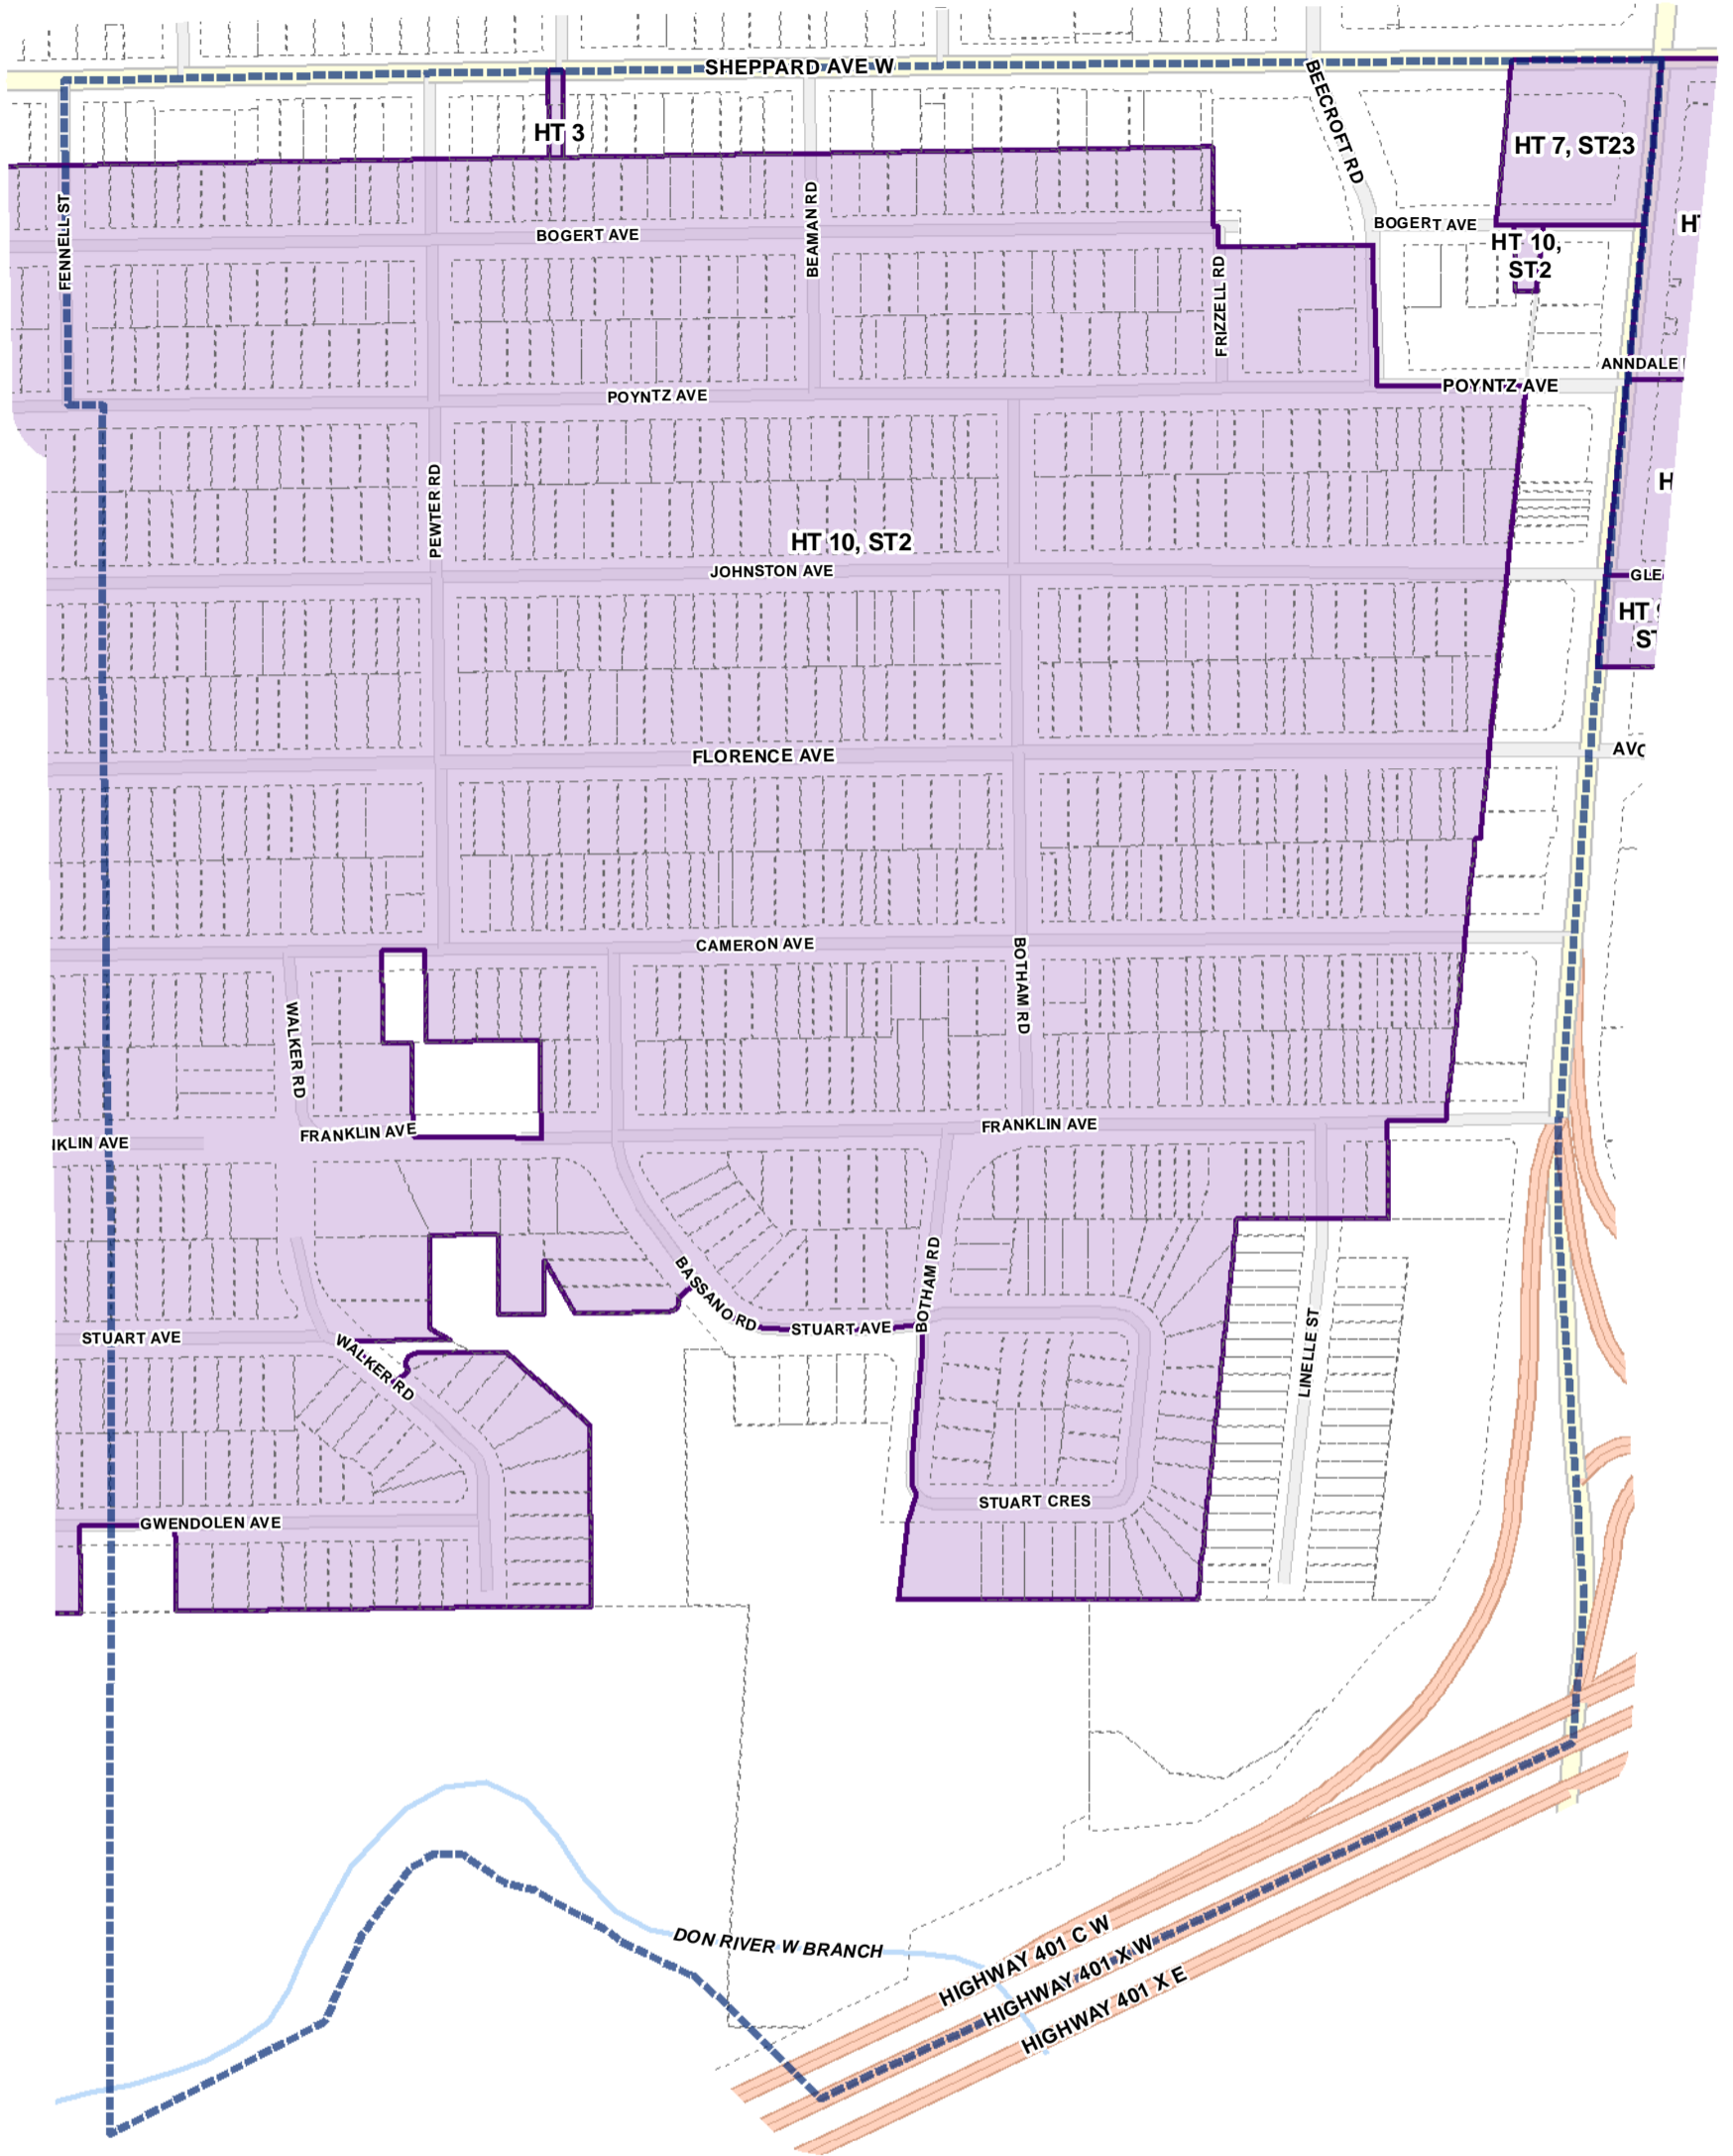

Height Overlay Map

April 21, 2010
Planning & Growth Management
Committee Meeting

- Height Overlay
- Map Sheet Boundary
- Properties
- Railway
- Hydro Line

Toronto City Planning
 Zoning Bylaw Map Book Series

Height Overlay Map

April 21, 2010
 Planning & Growth Management
 Committee Meeting

-  Height Overlay
-  Map Sheet Boundary
-  Properties
-  Railway
-  Hydro Line

-  Height Overlay
-  Map Sheet Boundary
-  Properties
-  Railway
-  Hydro Line

1:4,000

-  Height Overlay
-  Map Sheet Boundary
-  Properties
-  Railway
-  Hydro Line

-  Height Overlay
-  Map Sheet Boundary
-  Properties
-  Railway
-  Hydro Line

Height Overlay Map

April 21, 2010
Planning & Growth Management
Committee Meeting