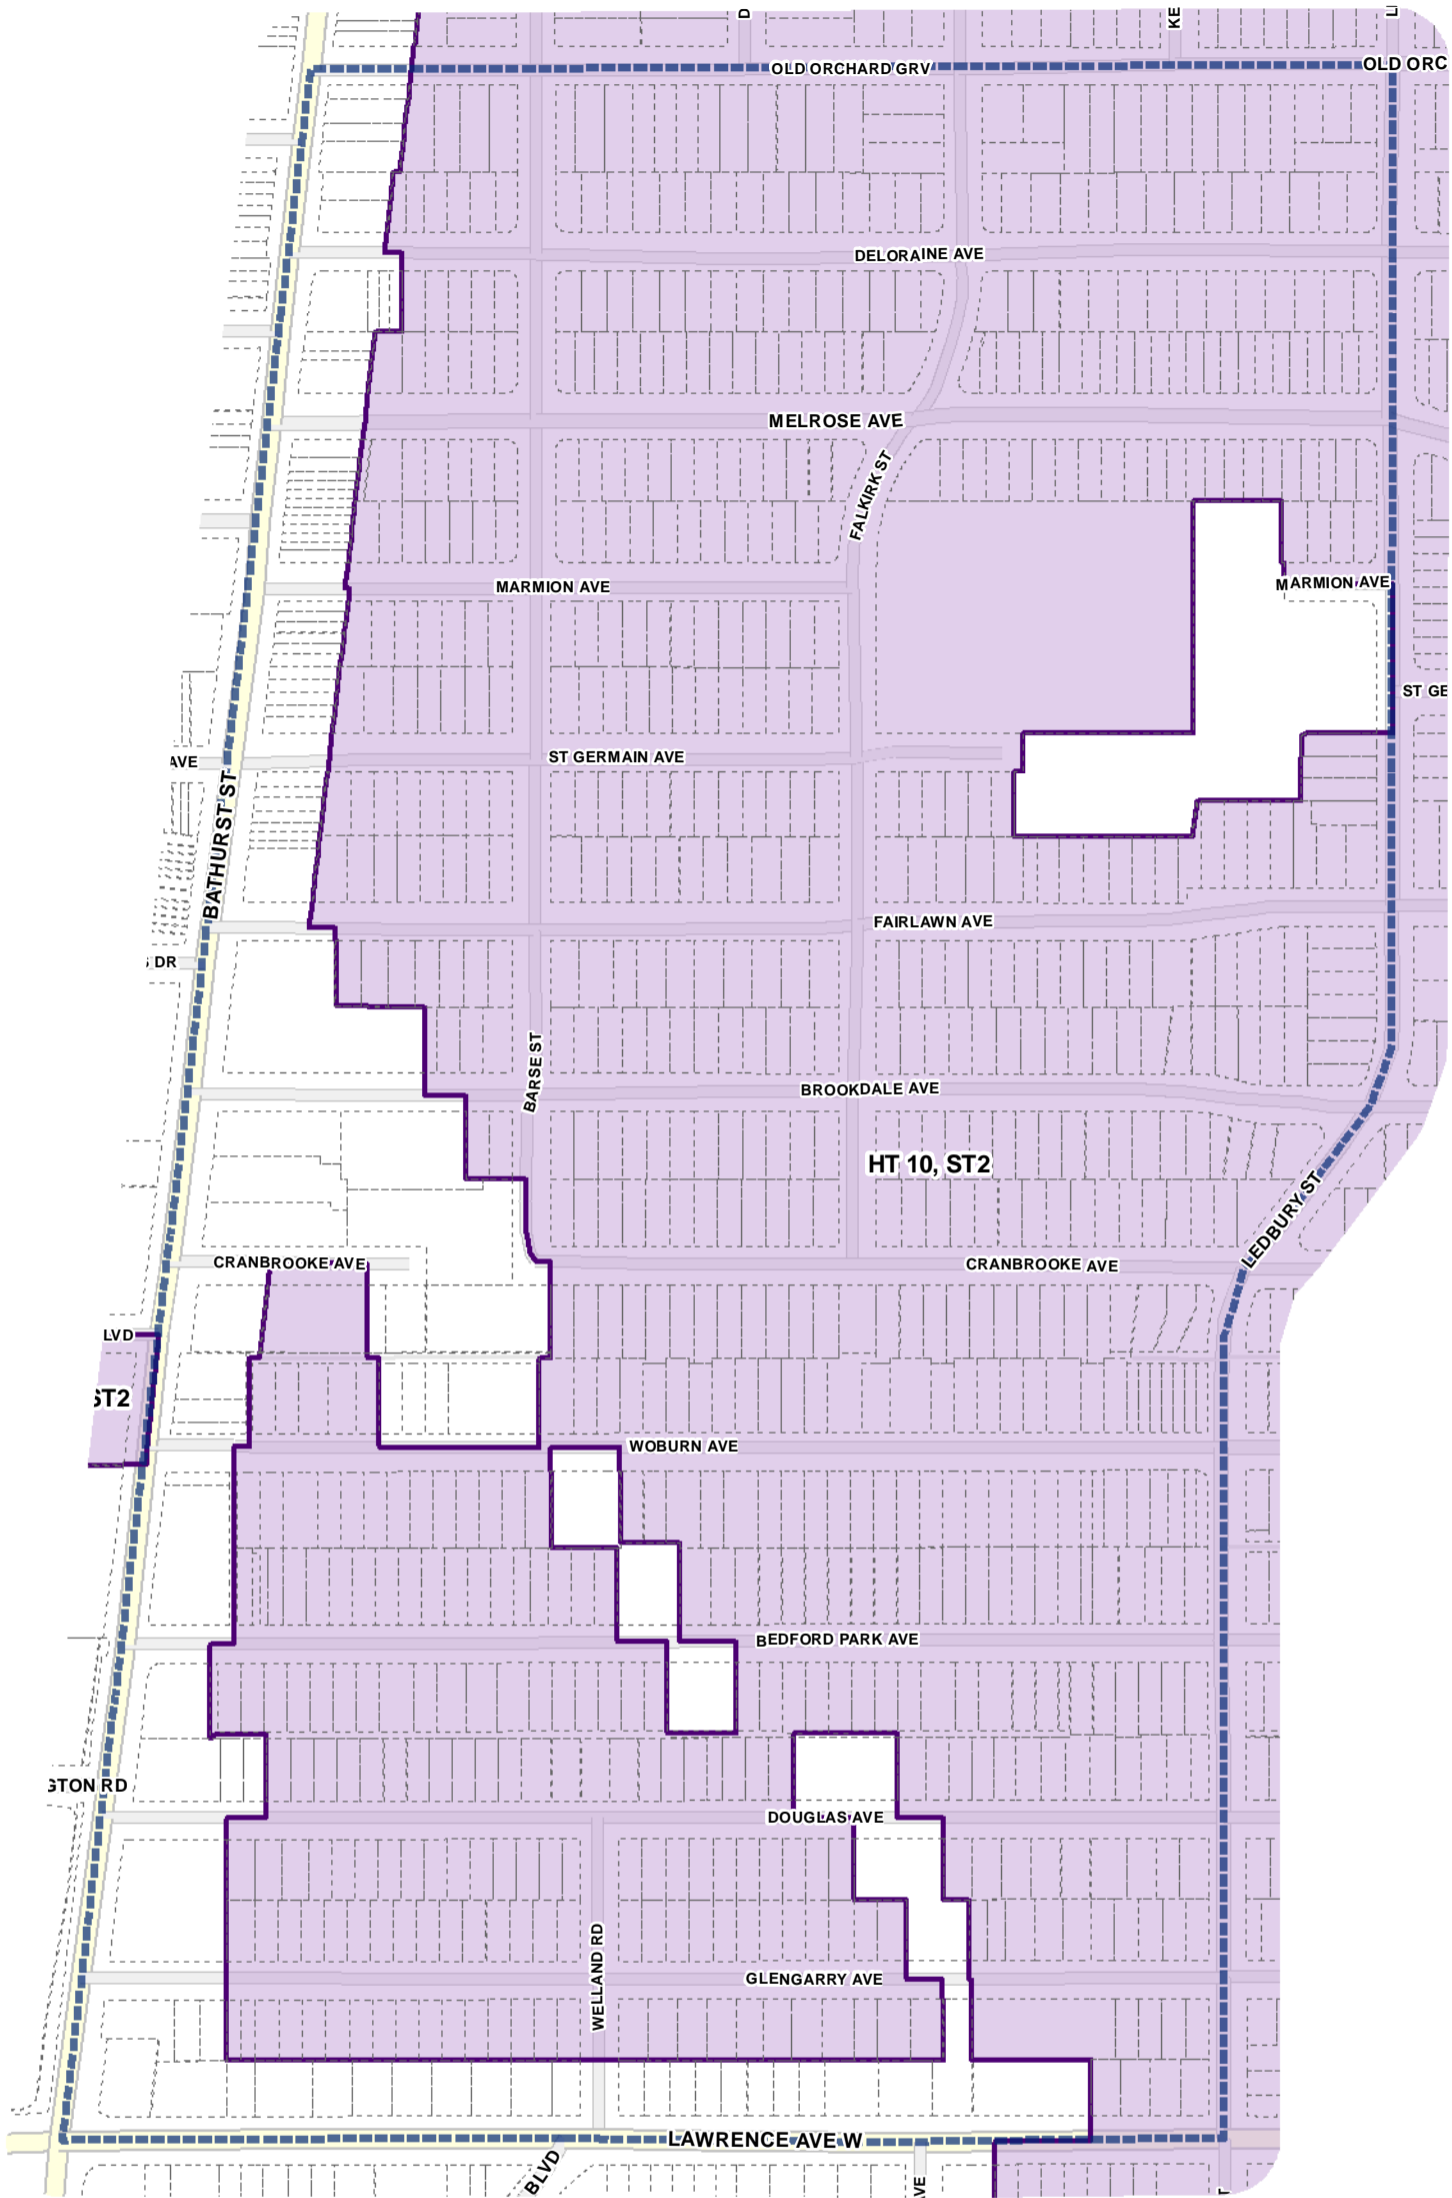

Height Overlay Map

April 21, 2010
 Planning & Growth Management
 Committee Meeting

-  Height Overlay
-  Map Sheet Boundary
-  Properties
-  Railway
-  Hydro Line

-  Height Overlay
-  Map Sheet Boundary
-  Properties
-  Railway
-  Hydro Line

-  Height Overlay
-  Map Sheet Boundary
-  Properties
-  Railway
-  Hydro Line

-  Height Overlay
-  Map Sheet Boundary
-  Properties
-  Railway
-  Hydro Line

Toronto City Planning
 Zoning Bylaw Map Book Series