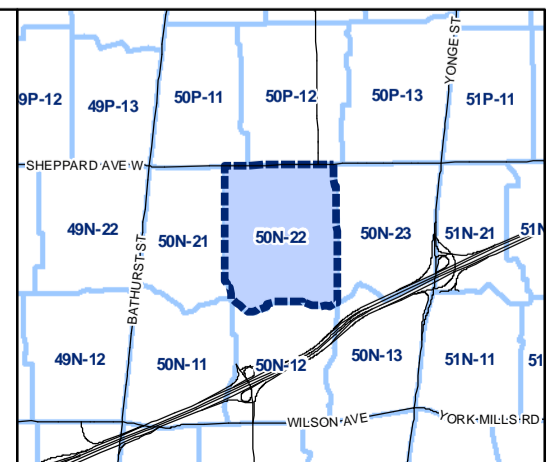

Toronto City Planning
 Zoning Bylaw Map Book Series

Height Overlay Map

April 21, 2010
 Planning & Growth Management
 Committee Meeting

-  Height Overlay
-  Map Sheet Boundary
-  Properties
-  Railway
-  Hydro Line

Height Overlay Map

April 21, 2010
Planning & Growth Management
Committee Meeting

- Height Overlay
- Map Sheet Boundary
- Properties
- Railway
- Hydro Line

Toronto City Planning
 Zoning Bylaw Map Book Series

Height Overlay Map

April 21, 2010
 Planning & Growth Management
 Committee Meeting

-  Height Overlay
-  Map Sheet Boundary
-  Properties
-  Railway
-  Hydro Line

-  Height Overlay
-  Map Sheet Boundary
-  Properties
-  Railway
-  Hydro Line