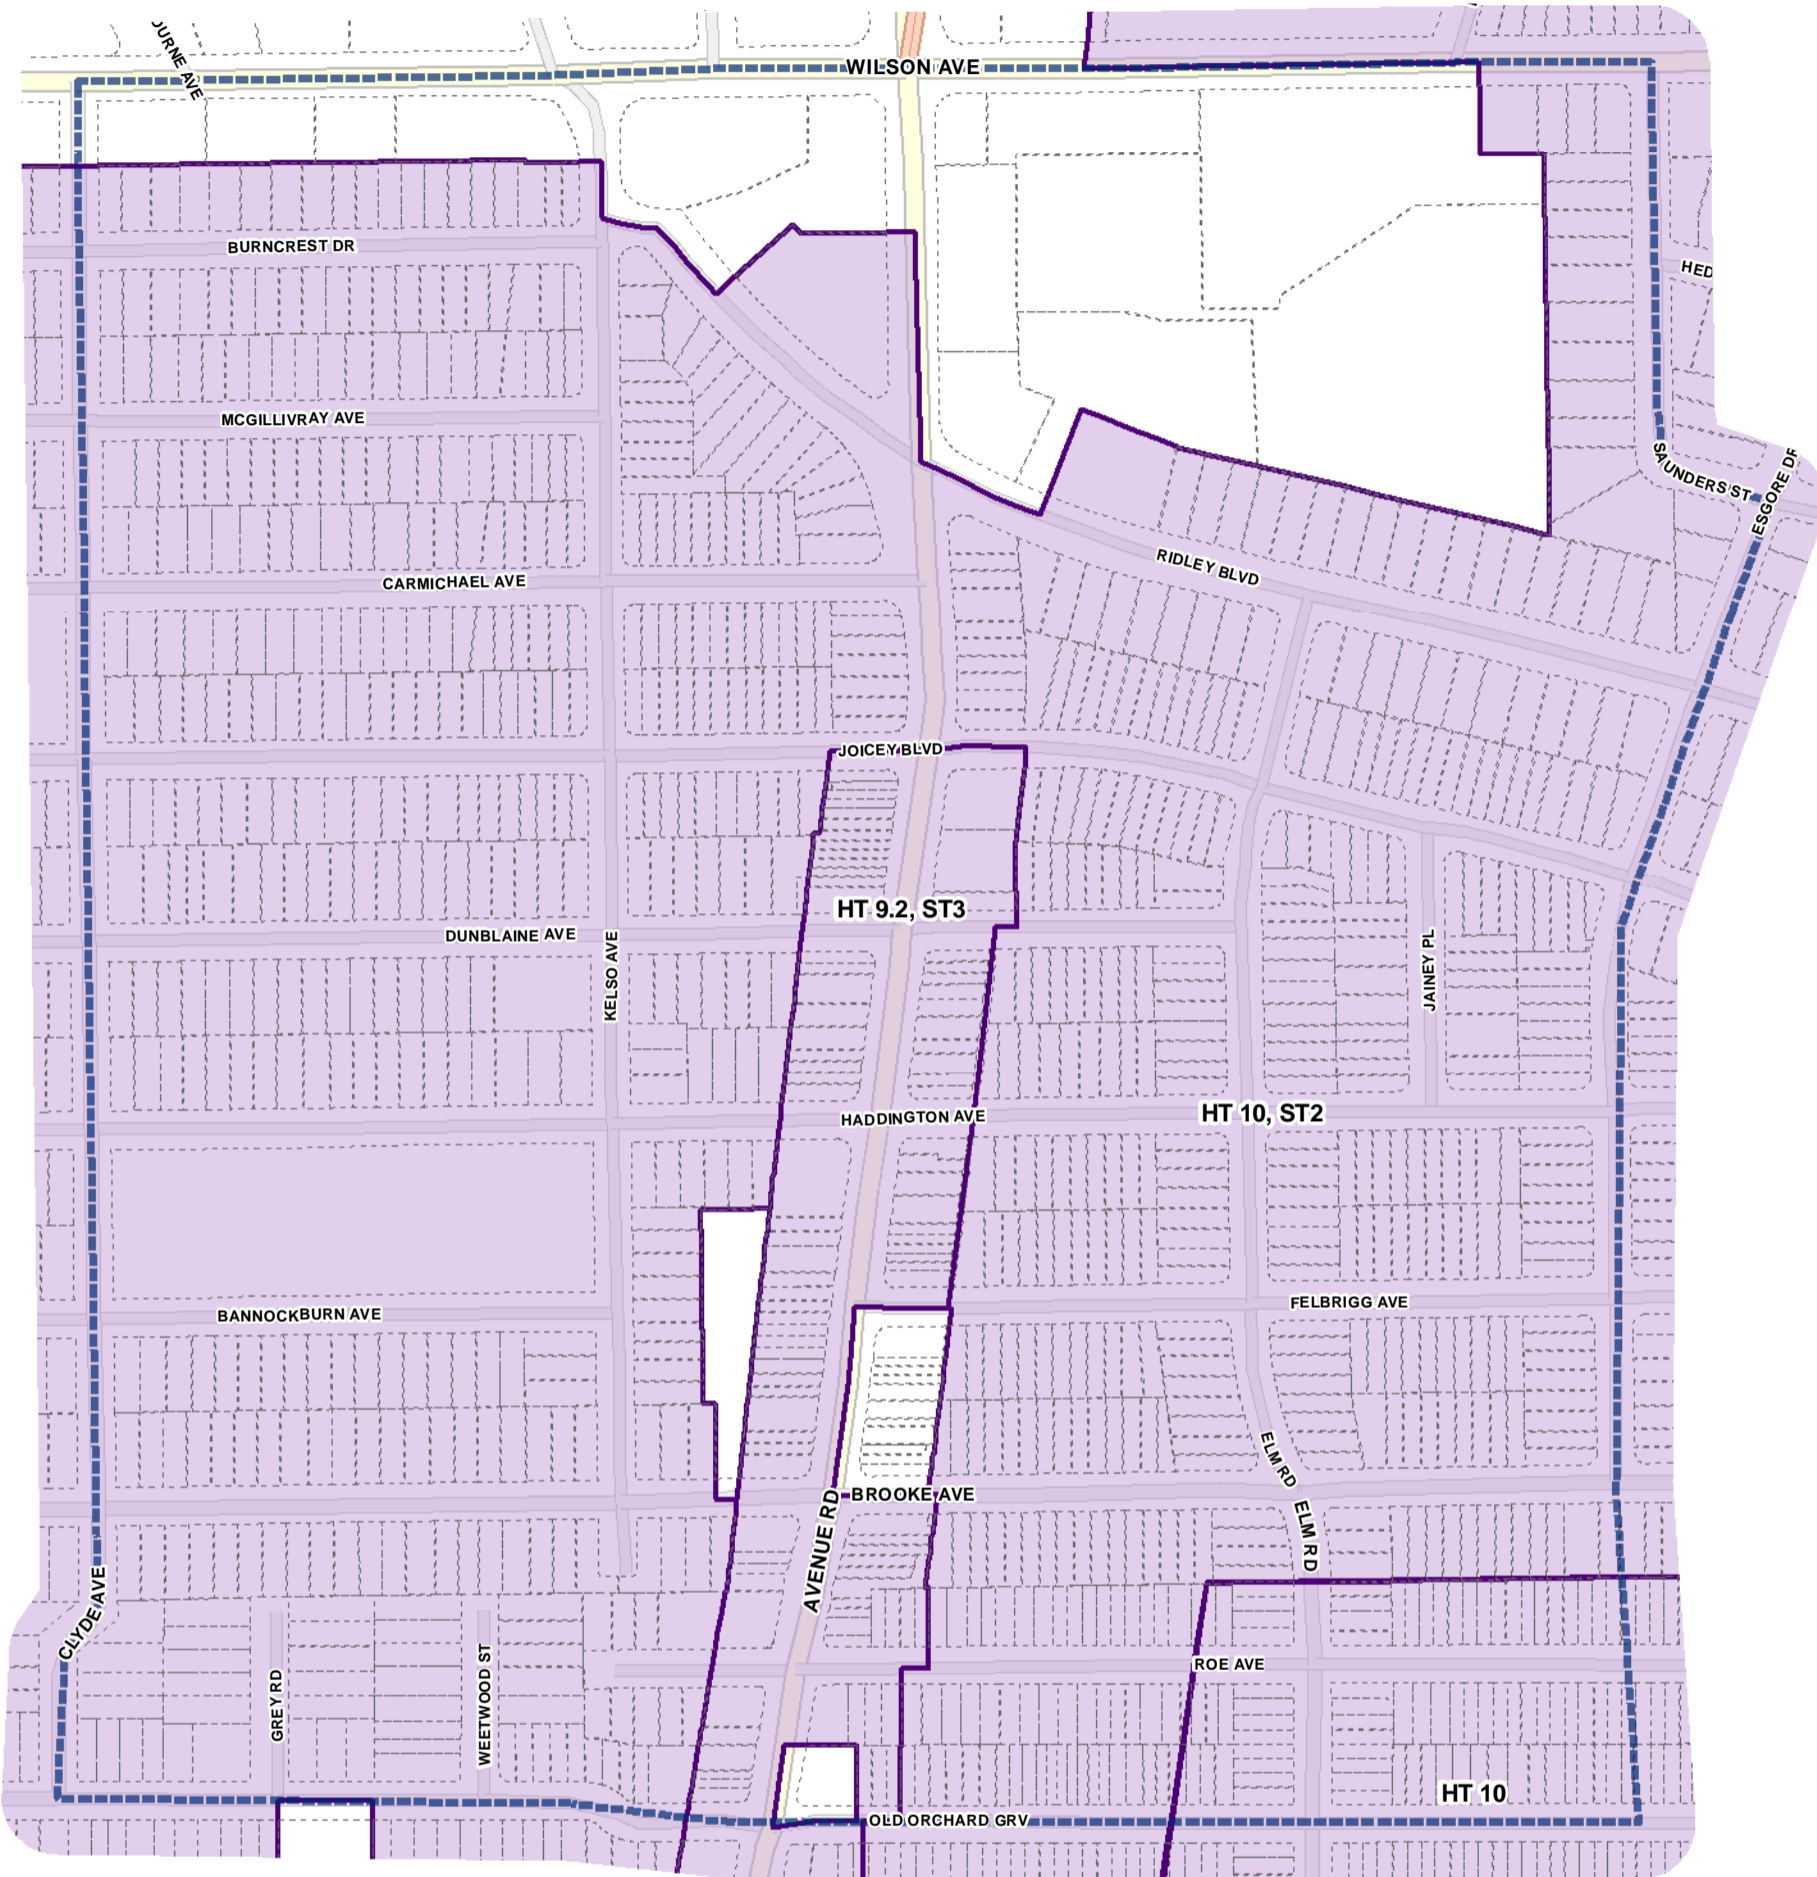

Height Overlay Map

April 21, 2010
 Planning & Growth Management
 Committee Meeting

-  Height Overlay
-  Map Sheet Boundary
-  Properties
-  Railway
-  Hydro Line

-  Height Overlay
-  Map Sheet Boundary
-  Properties
-  Railway
-  Hydro Line

-  Height Overlay
-  Map Sheet Boundary
-  Properties
-  Railway
-  Hydro Line

Height Overlay Map

April 21, 2010
Planning & Growth Management
Committee Meeting

-  Height Overlay
-  Map Sheet Boundary
-  Properties
-  Railway
-  Hydro Line

-  Height Overlay
-  Map Sheet Boundary
-  Properties
-  Railway
-  Hydro Line

Toronto City Planning
 Zoning Bylaw Map Book Series

Height Overlay Map

April 21, 2010
 Planning & Growth Management
 Committee Meeting