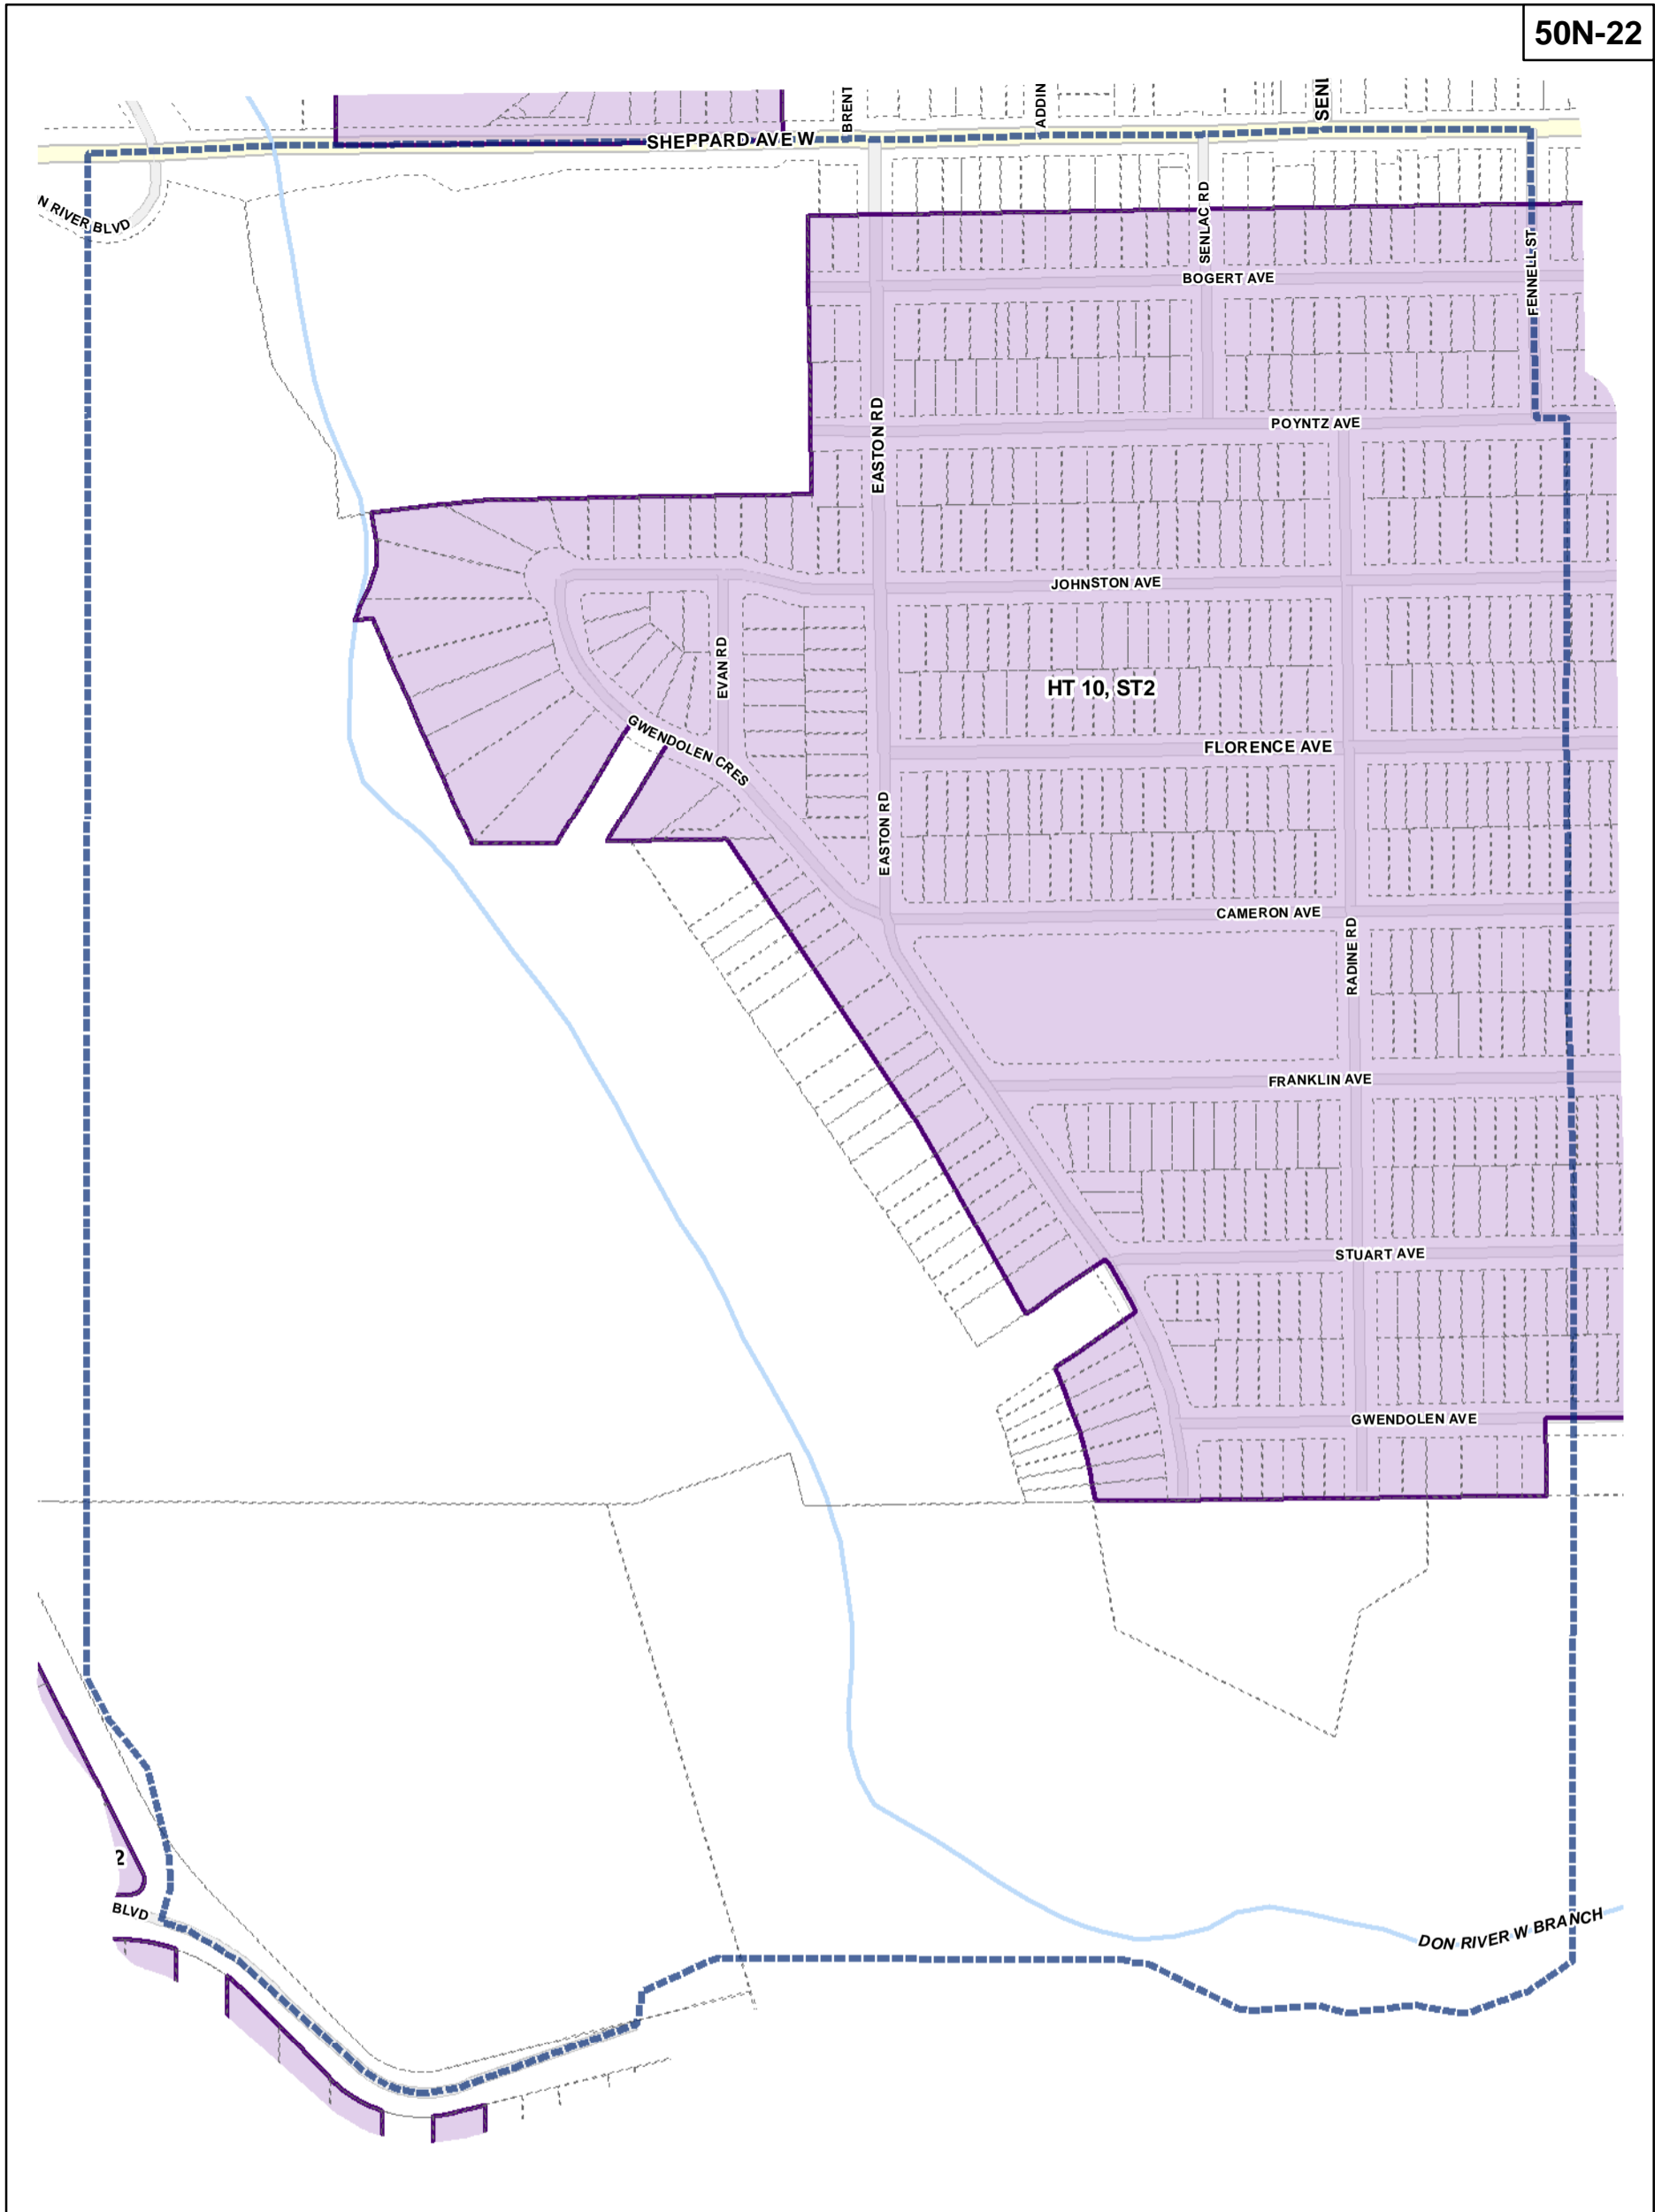

- Height Overlay
- Map Sheet Boundary
- Properties
- Railway
- Hydro Line