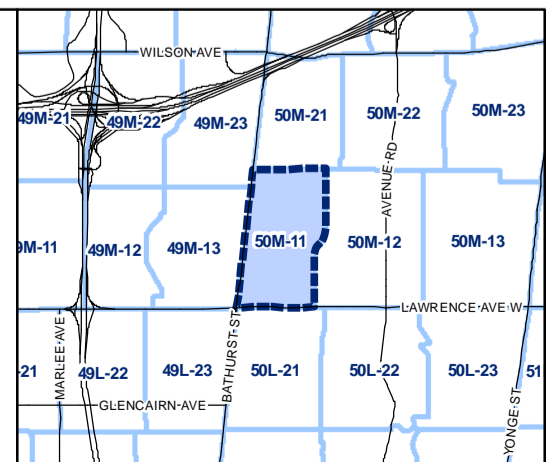

- Height Overlay
- Map Sheet Boundary
- Properties
- Railway
- Hydro Line