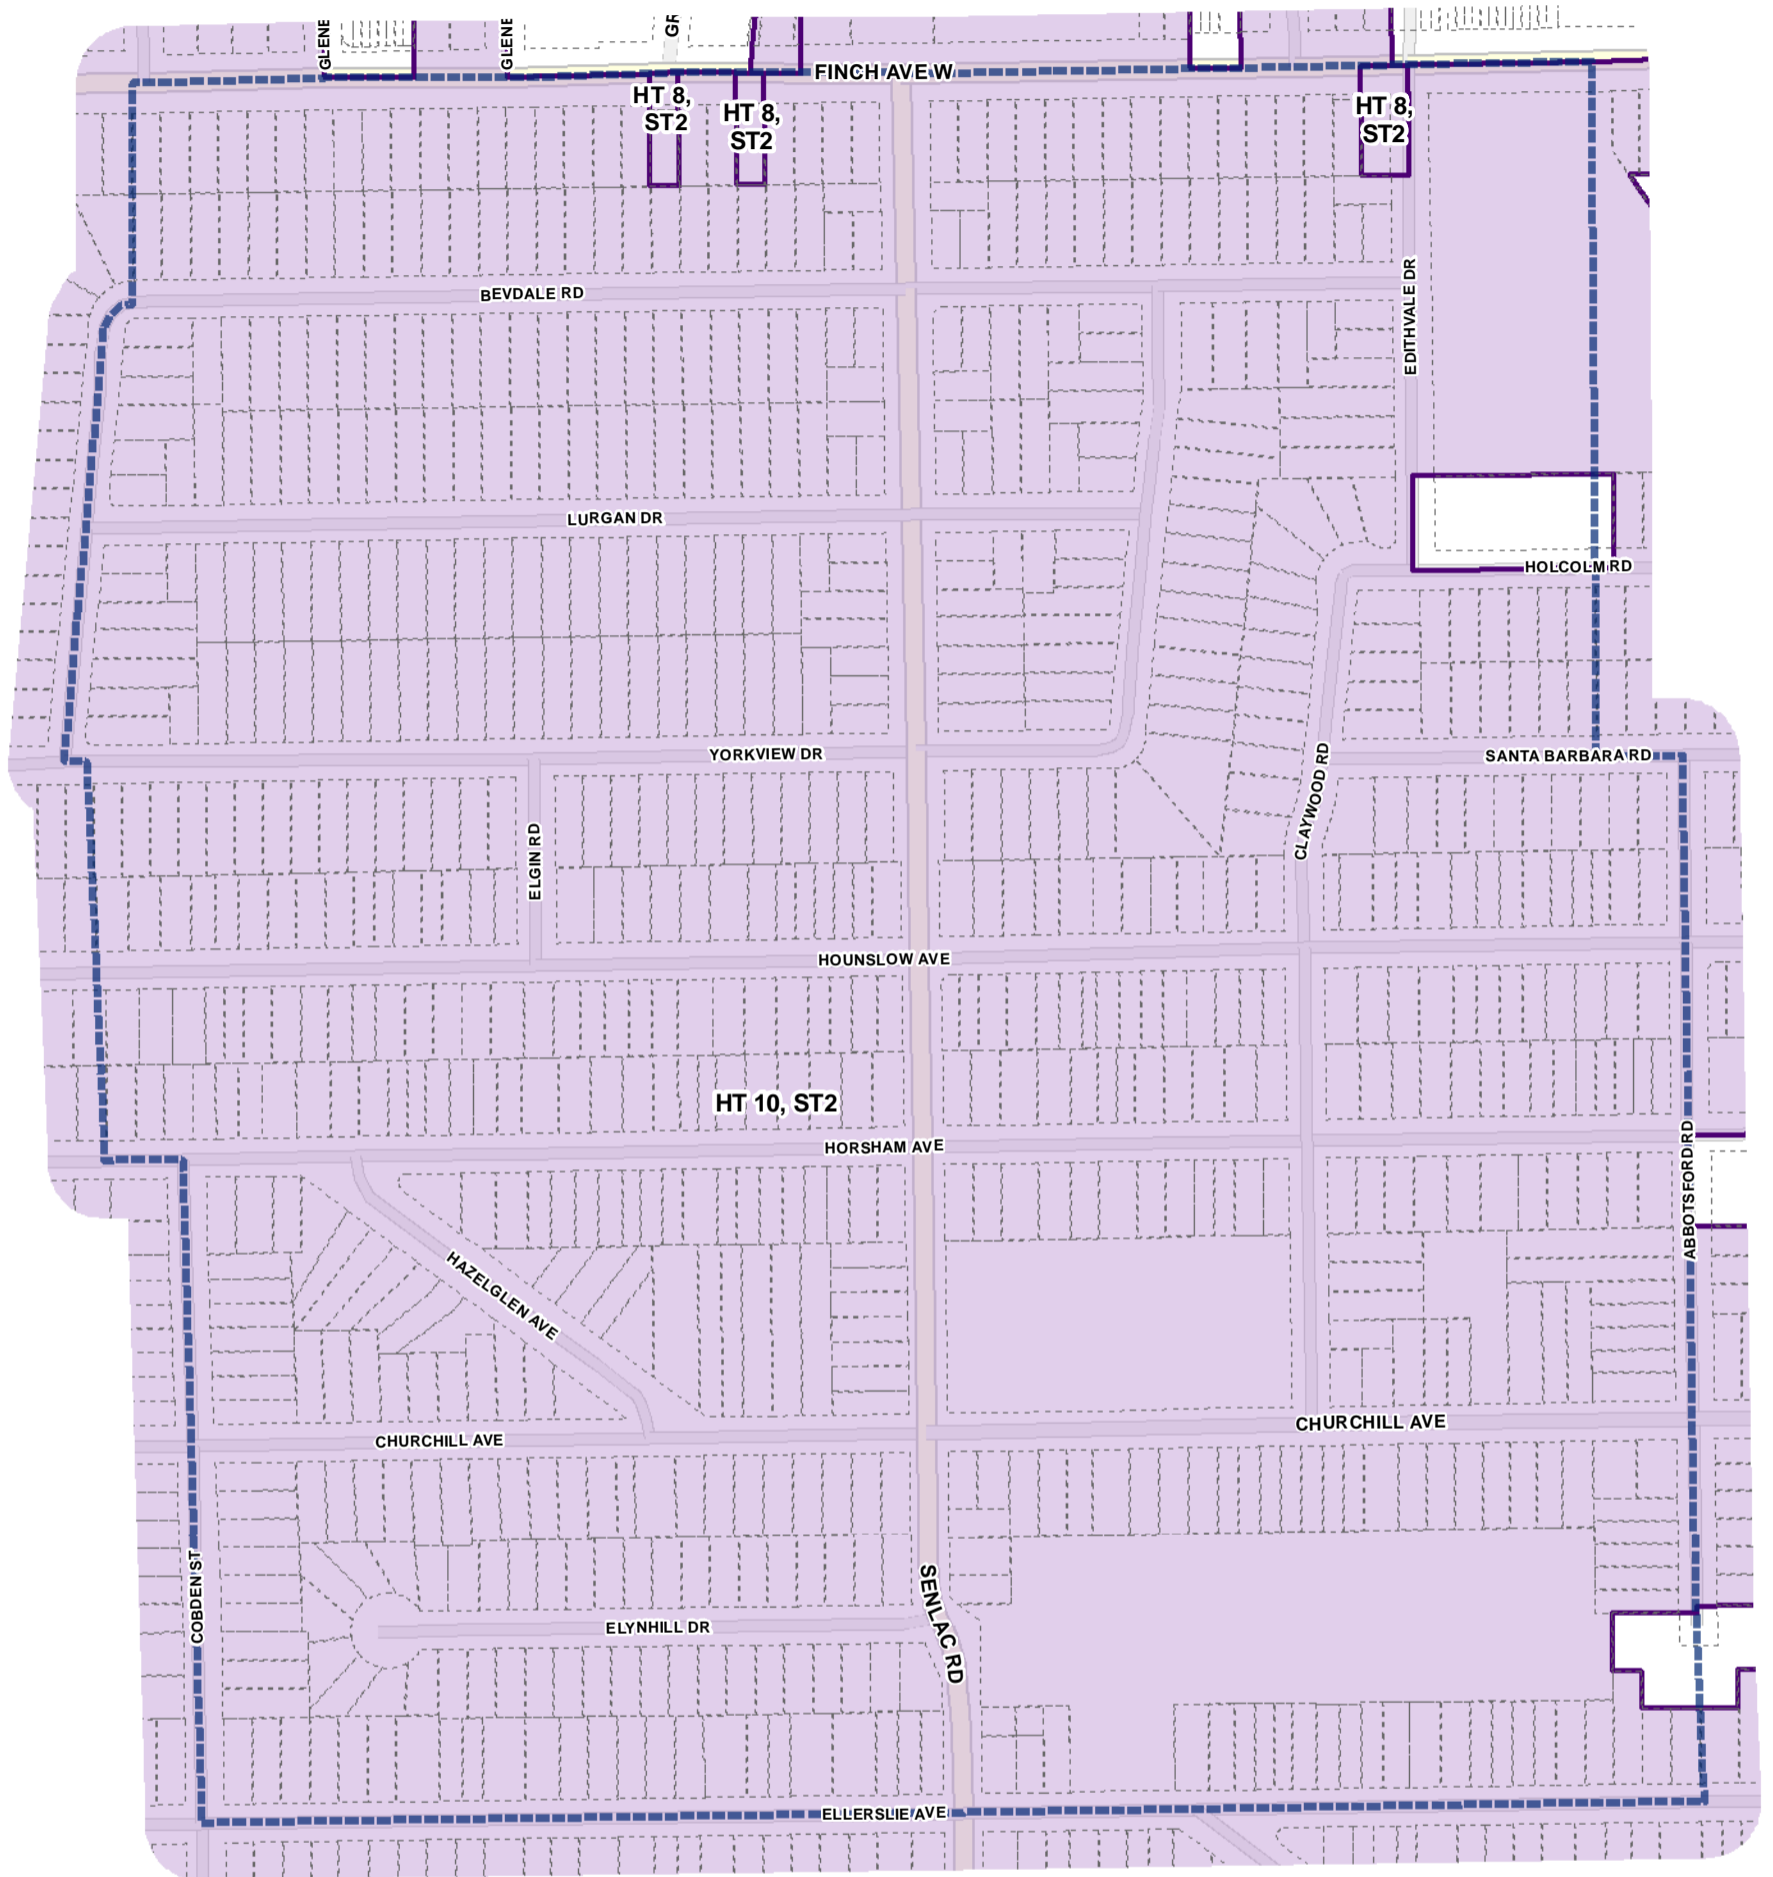

- Height Overlay
- Map Sheet Boundary
- Properties
- Railway
- Hydro Line