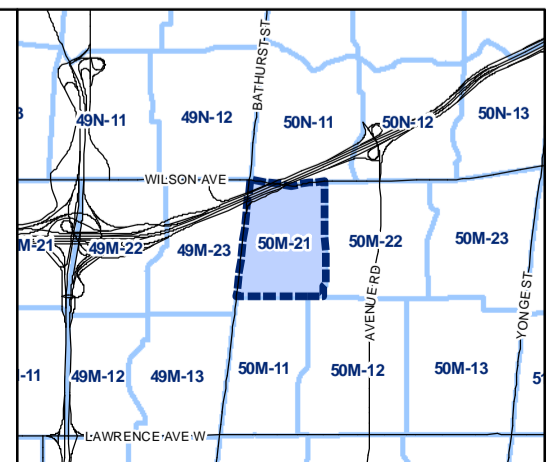

Height Overlay Map

April 21, 2010
 Planning & Growth Management
 Committee Meeting

-  Height Overlay
-  Map Sheet Boundary
-  Properties
-  Railway
-  Hydro Line

-  Height Overlay
-  Map Sheet Boundary
-  Properties
-  Railway
-  Hydro Line

-  Height Overlay
-  Map Sheet Boundary
-  Properties
-  Railway
-  Hydro Line

Height Overlay Map

April 21, 2010
Planning & Growth Management
Committee Meeting

-  Height Overlay
-  Map Sheet Boundary
-  Properties
-  Railway
-  Hydro Line

-  Height Overlay
-  Map Sheet Boundary
-  Properties
-  Railway
-  Hydro Line

Toronto City Planning
 Zoning Bylaw Map Book Series

Height Overlay Map

April 21, 2010
 Planning & Growth Management
 Committee Meeting