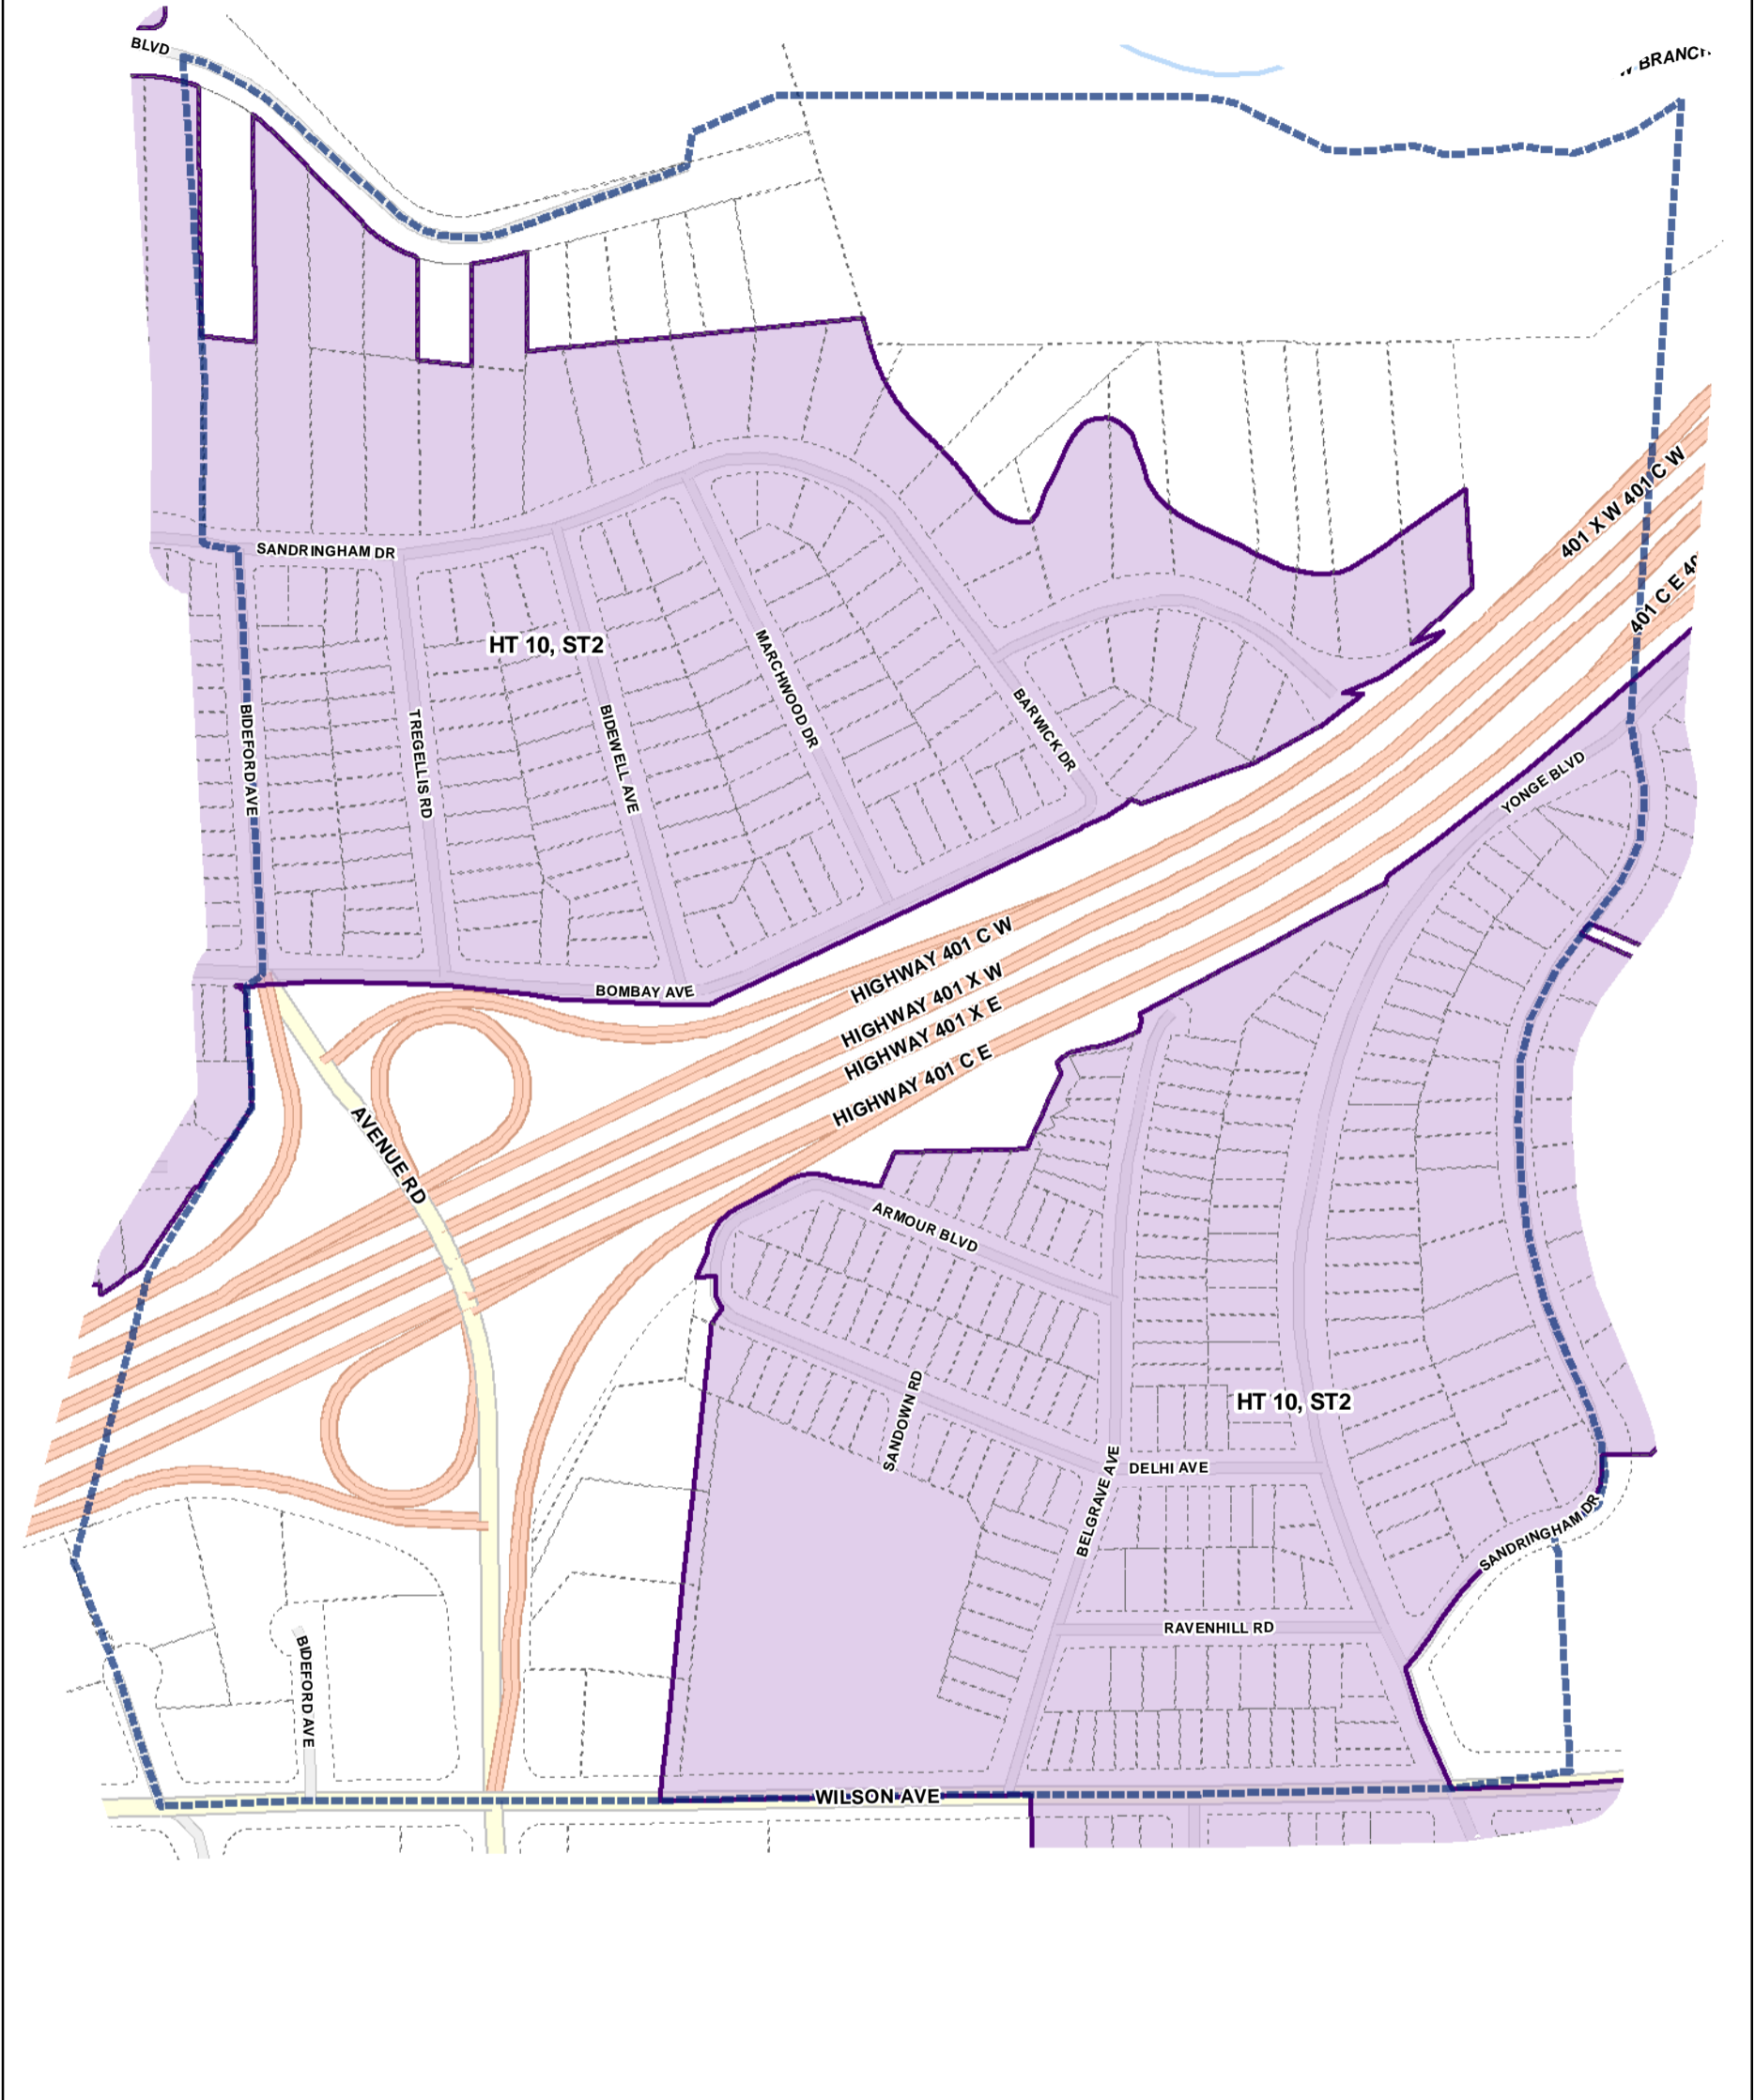

Toronto City Planning
Zoning Bylaw Map Book Series

Height Overlay Map

April 21, 2010
Planning & Growth Management
Committee Meeting