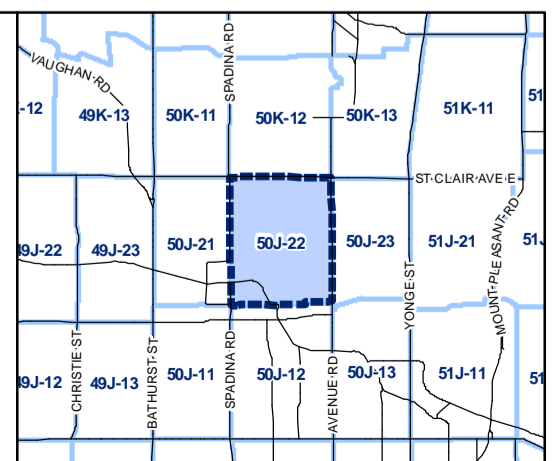

Height Overlay Map

April 21, 2010
Planning & Growth Management
Committee Meeting

-  Height Overlay
-  Map Sheet Boundary
-  Properties
-  Railway
-  Hydro Line

-  Height Overlay
-  Map Sheet Boundary
-  Properties
-  Railway
-  Hydro Line

-  Height Overlay
-  Map Sheet Boundary
-  Properties
-  Railway
-  Hydro Line

Height Overlay Map

April 21, 2010
Planning & Growth Management
Committee Meeting

-  Height Overlay
-  Map Sheet Boundary
-  Properties
-  Railway
-  Hydro Line