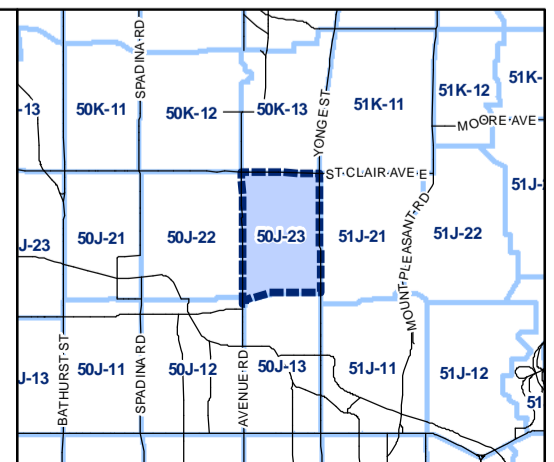

-  Height Overlay
-  Map Sheet Boundary
-  Properties
-  Railway
-  Hydro Line

Height Overlay Map

April 21, 2010
Planning & Growth Management
Committee Meeting

-  Height Overlay
-  Map Sheet Boundary
-  Properties
-  Railway
-  Hydro Line

-  Height Overlay
-  Map Sheet Boundary
-  Properties
-  Railway
-  Hydro Line

-  Height Overlay
-  Map Sheet Boundary
-  Properties
-  Railway
-  Hydro Line

1:4,000

Height Overlay Map

April 21, 2010
Planning & Growth Management
Committee Meeting