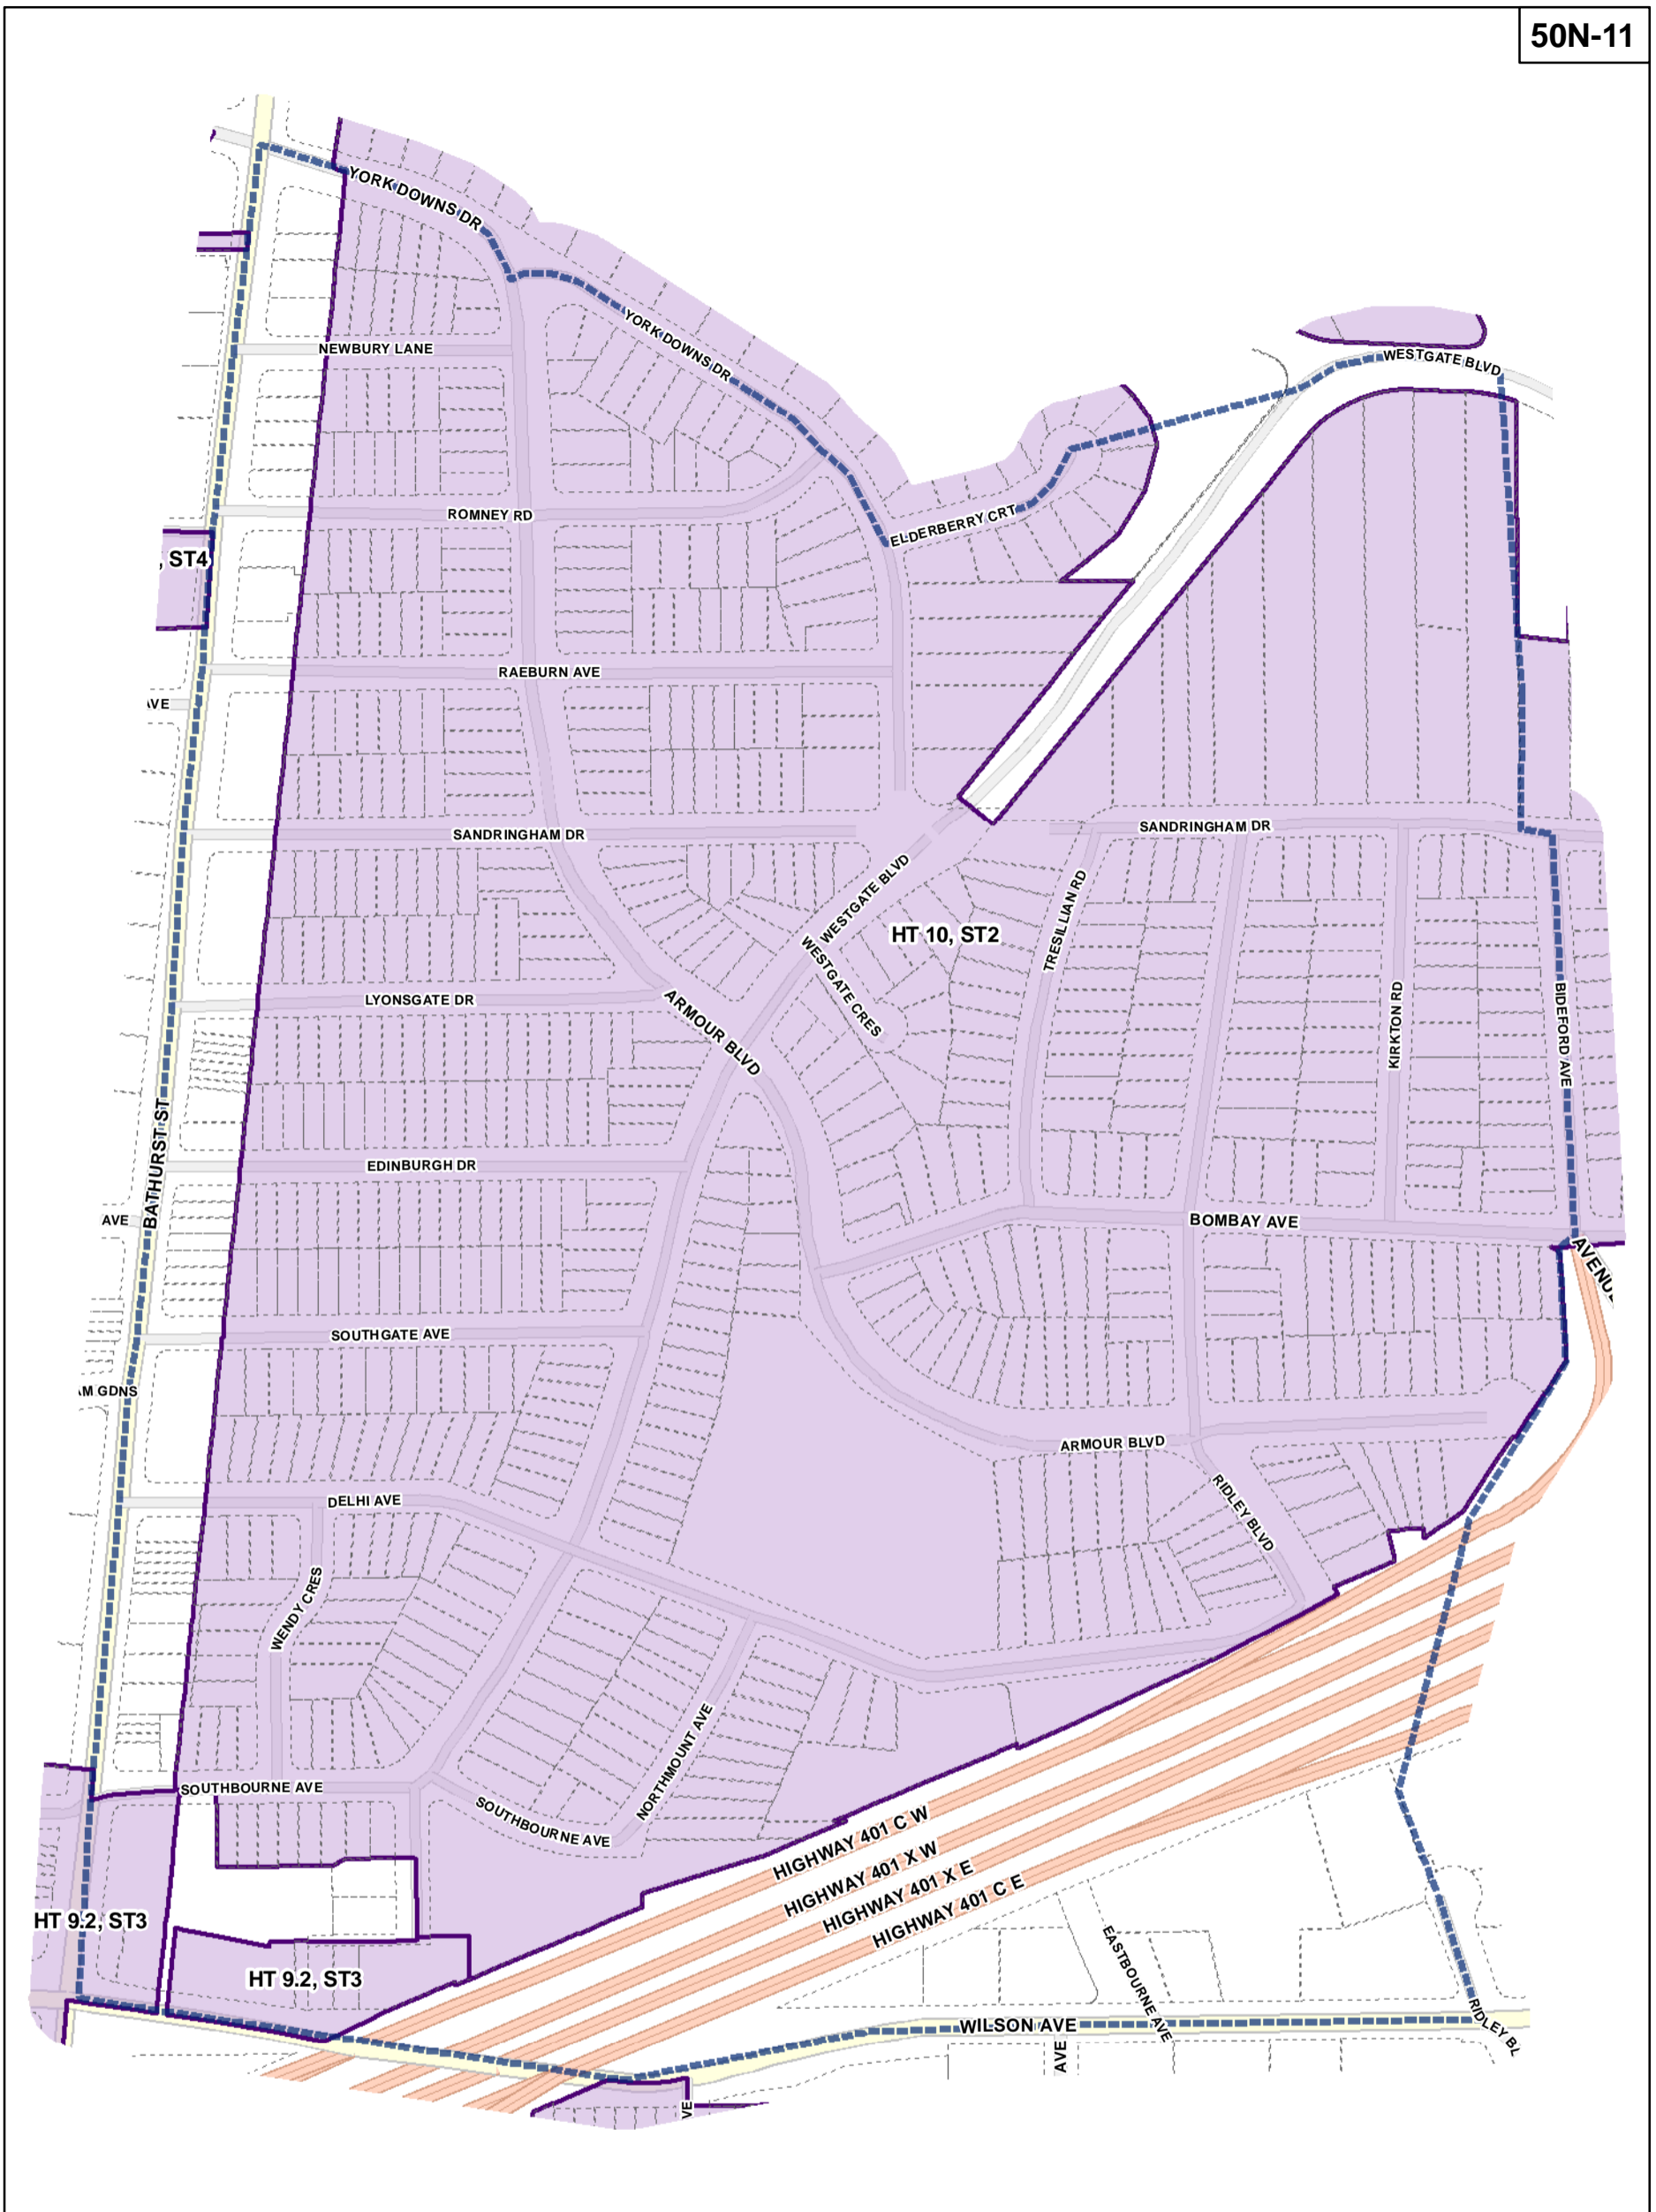

Height Overlay Map

April 21, 2010
Planning & Growth Management
Committee Meeting

- Height Overlay
- Map Sheet Boundary
- Properties
- Railway
- Hydro Line