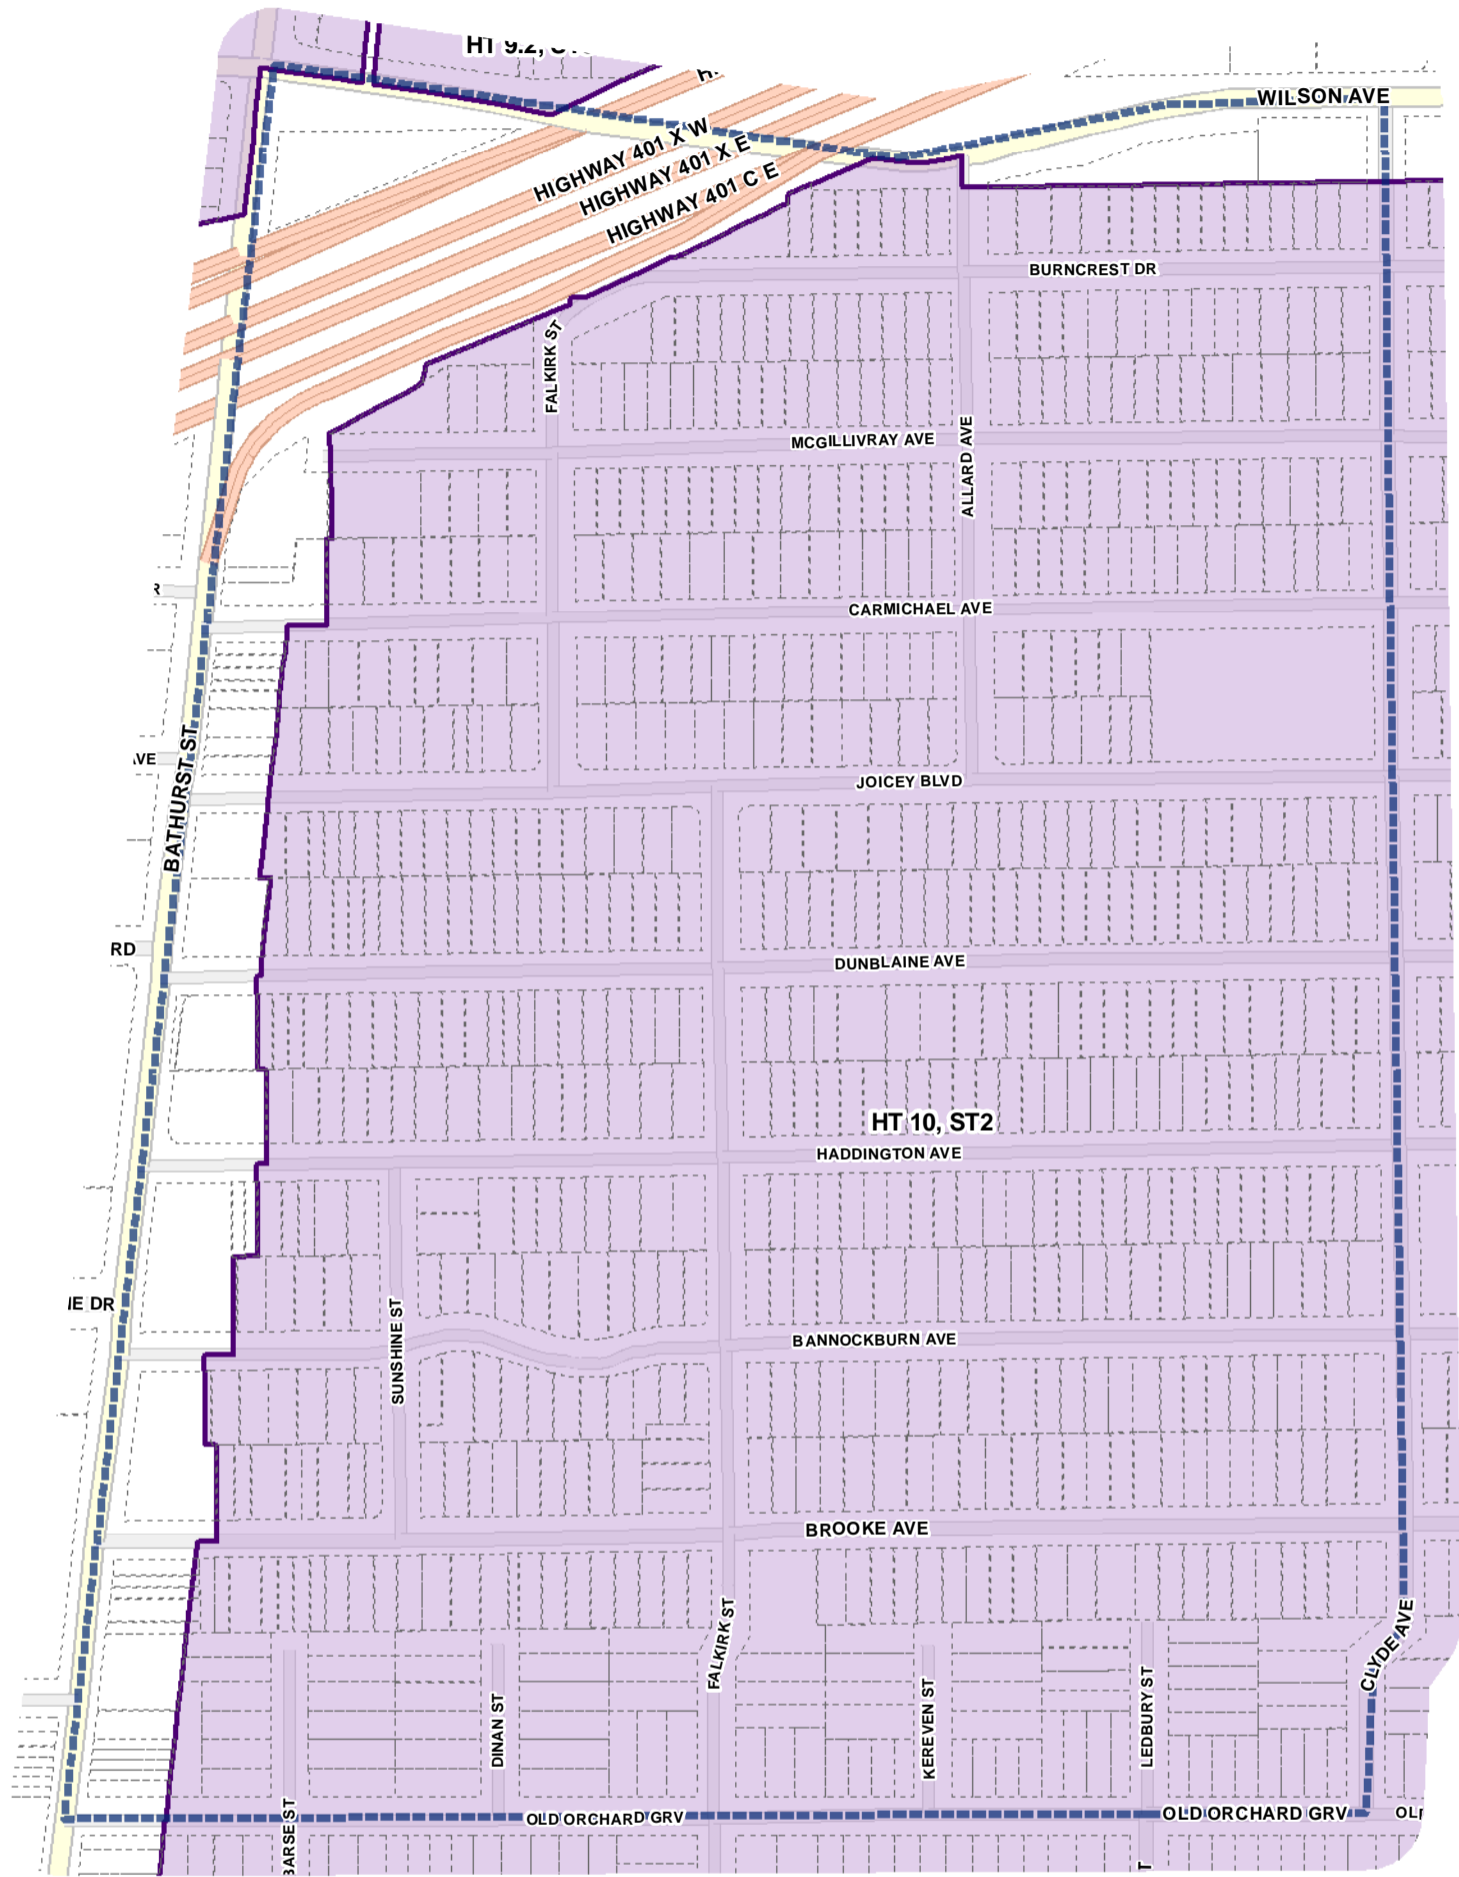

Height Overlay Map

April 21, 2010
 Planning & Growth Management
 Committee Meeting

-  Height Overlay
-  Map Sheet Boundary
-  Properties
-  Railway
-  Hydro Line

-  Height Overlay
-  Map Sheet Boundary
-  Properties
-  Railway
-  Hydro Line

-  Height Overlay
-  Map Sheet Boundary
-  Properties
-  Railway
-  Hydro Line

Height Overlay Map

April 21, 2010
Planning & Growth Management
Committee Meeting

-  Height Overlay
-  Map Sheet Boundary
-  Properties
-  Railway
-  Hydro Line

-  Height Overlay
-  Map Sheet Boundary
-  Properties
-  Railway
-  Hydro Line

Toronto City Planning
 Zoning Bylaw Map Book Series

Height Overlay Map

April 21, 2010
 Planning & Growth Management
 Committee Meeting