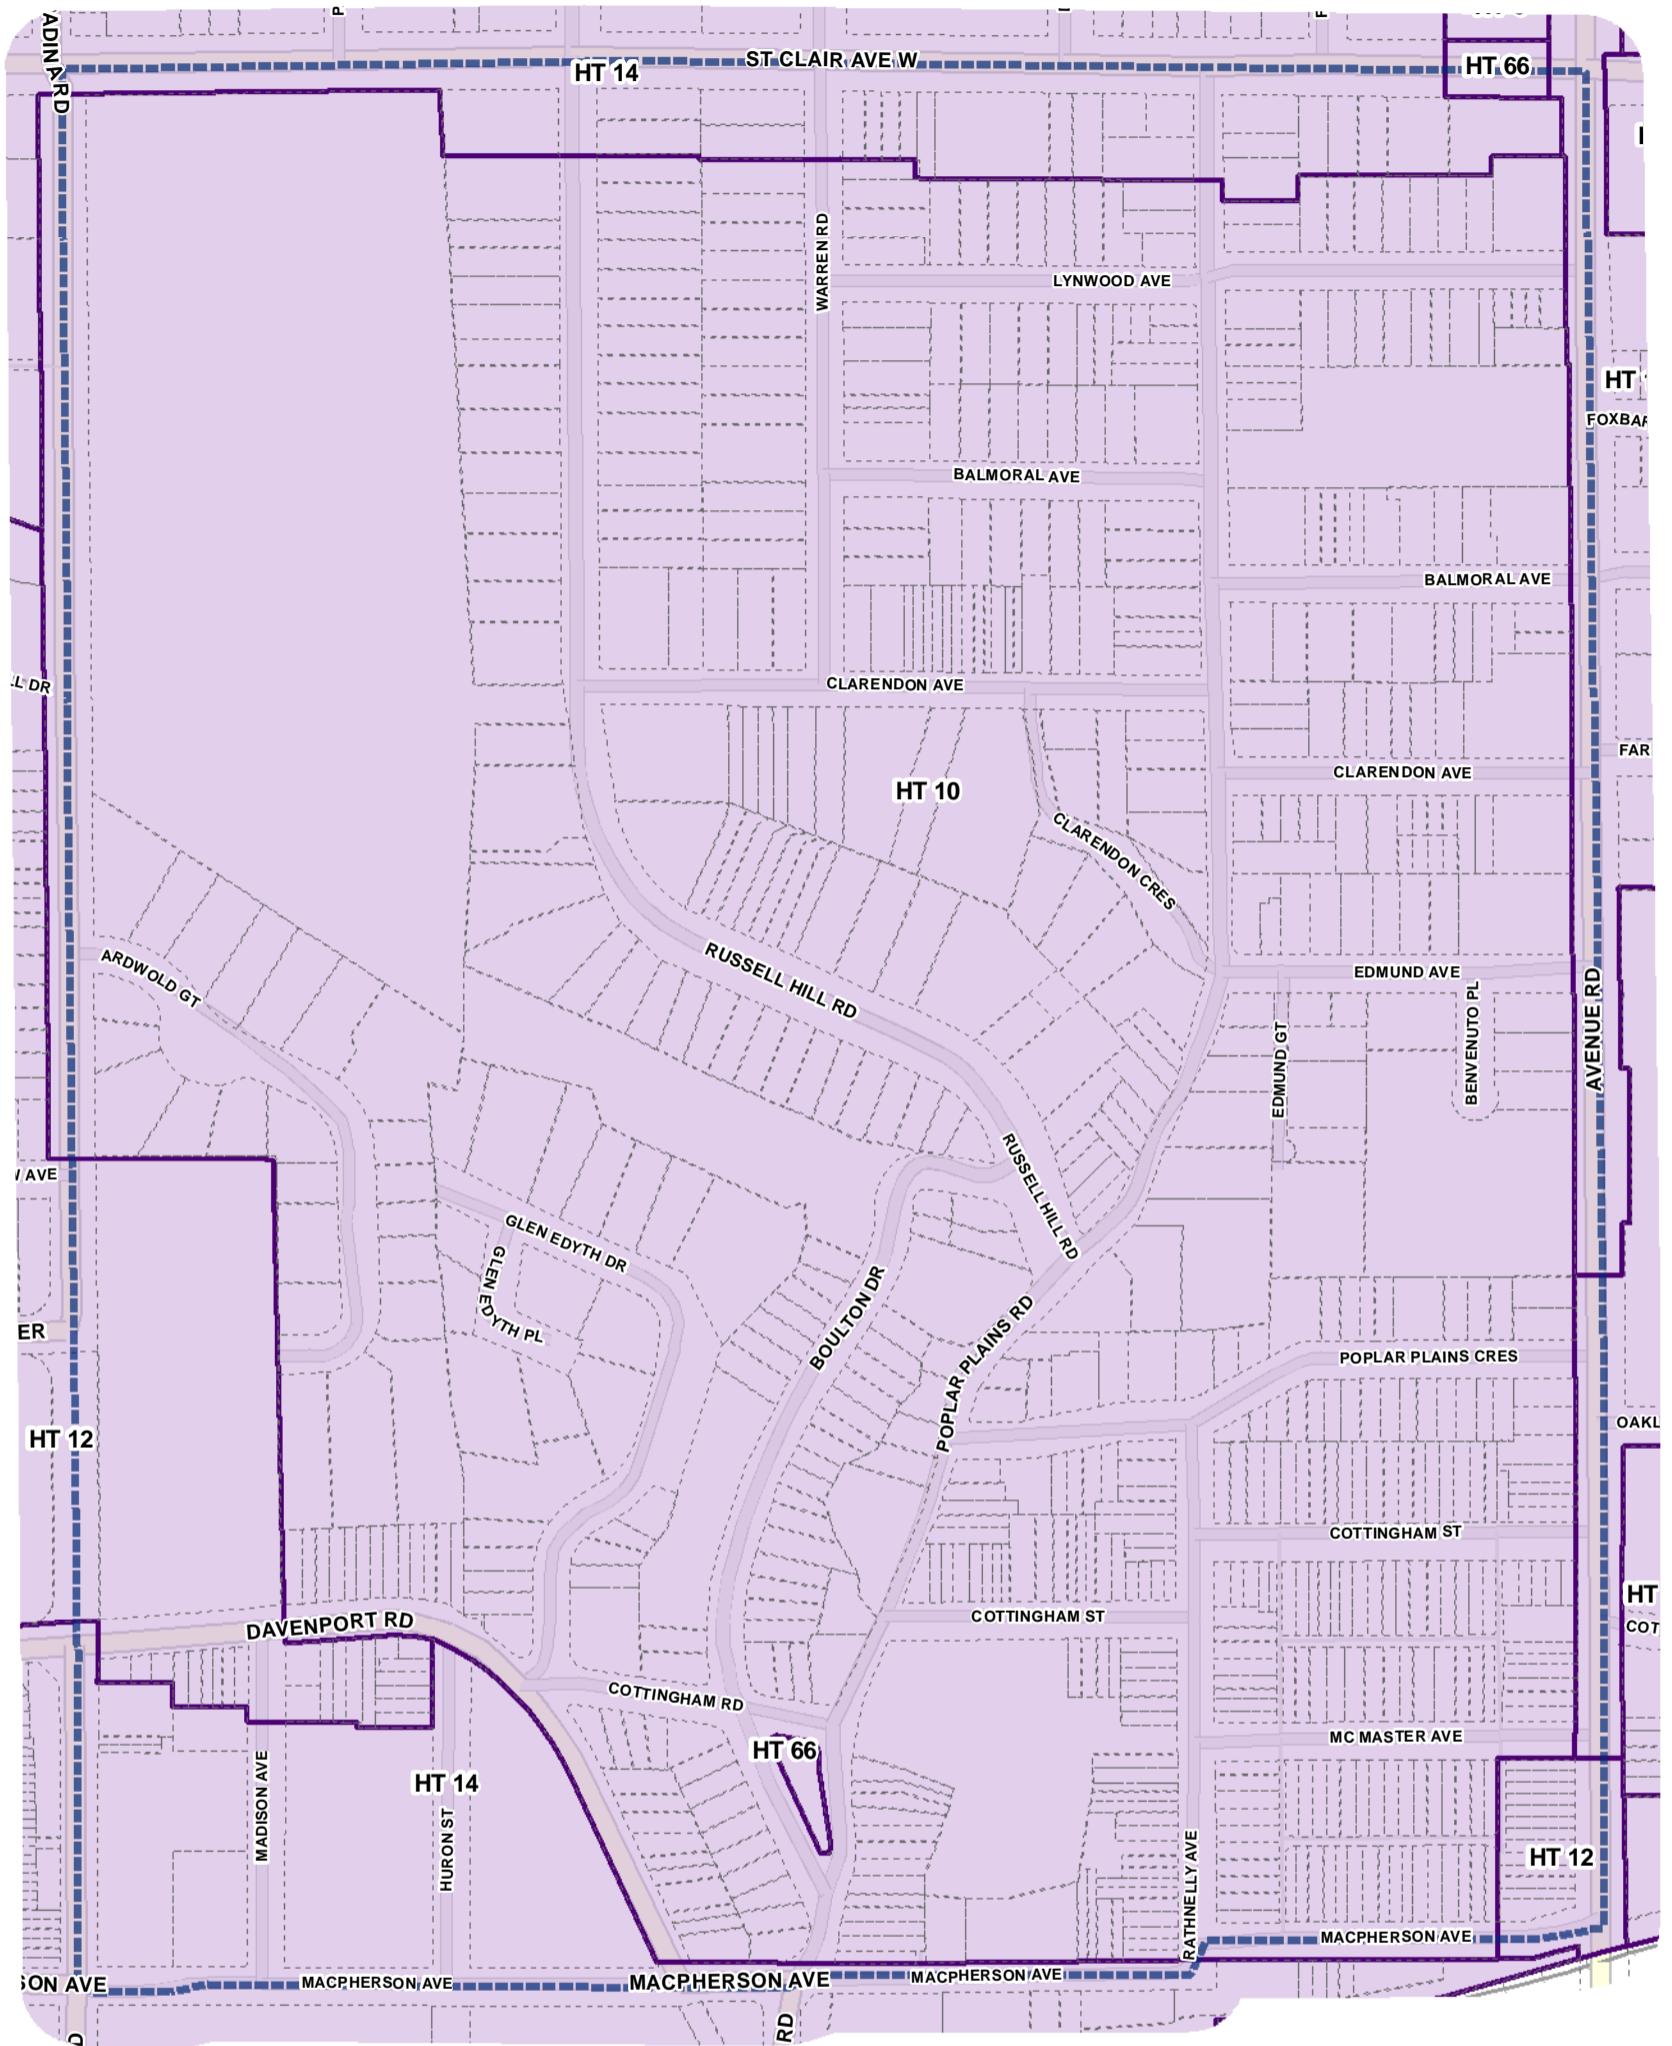

Height Overlay Map

April 21, 2010
Planning & Growth Management
Committee Meeting

-  Height Overlay
-  Map Sheet Boundary
-  Properties
-  Railway
-  Hydro Line

-  Height Overlay
-  Map Sheet Boundary
-  Properties
-  Railway
-  Hydro Line

-  Height Overlay
-  Map Sheet Boundary
-  Properties
-  Railway
-  Hydro Line

Height Overlay Map

April 21, 2010
Planning & Growth Management
Committee Meeting

-  Height Overlay
-  Map Sheet Boundary
-  Properties
-  Railway
-  Hydro Line