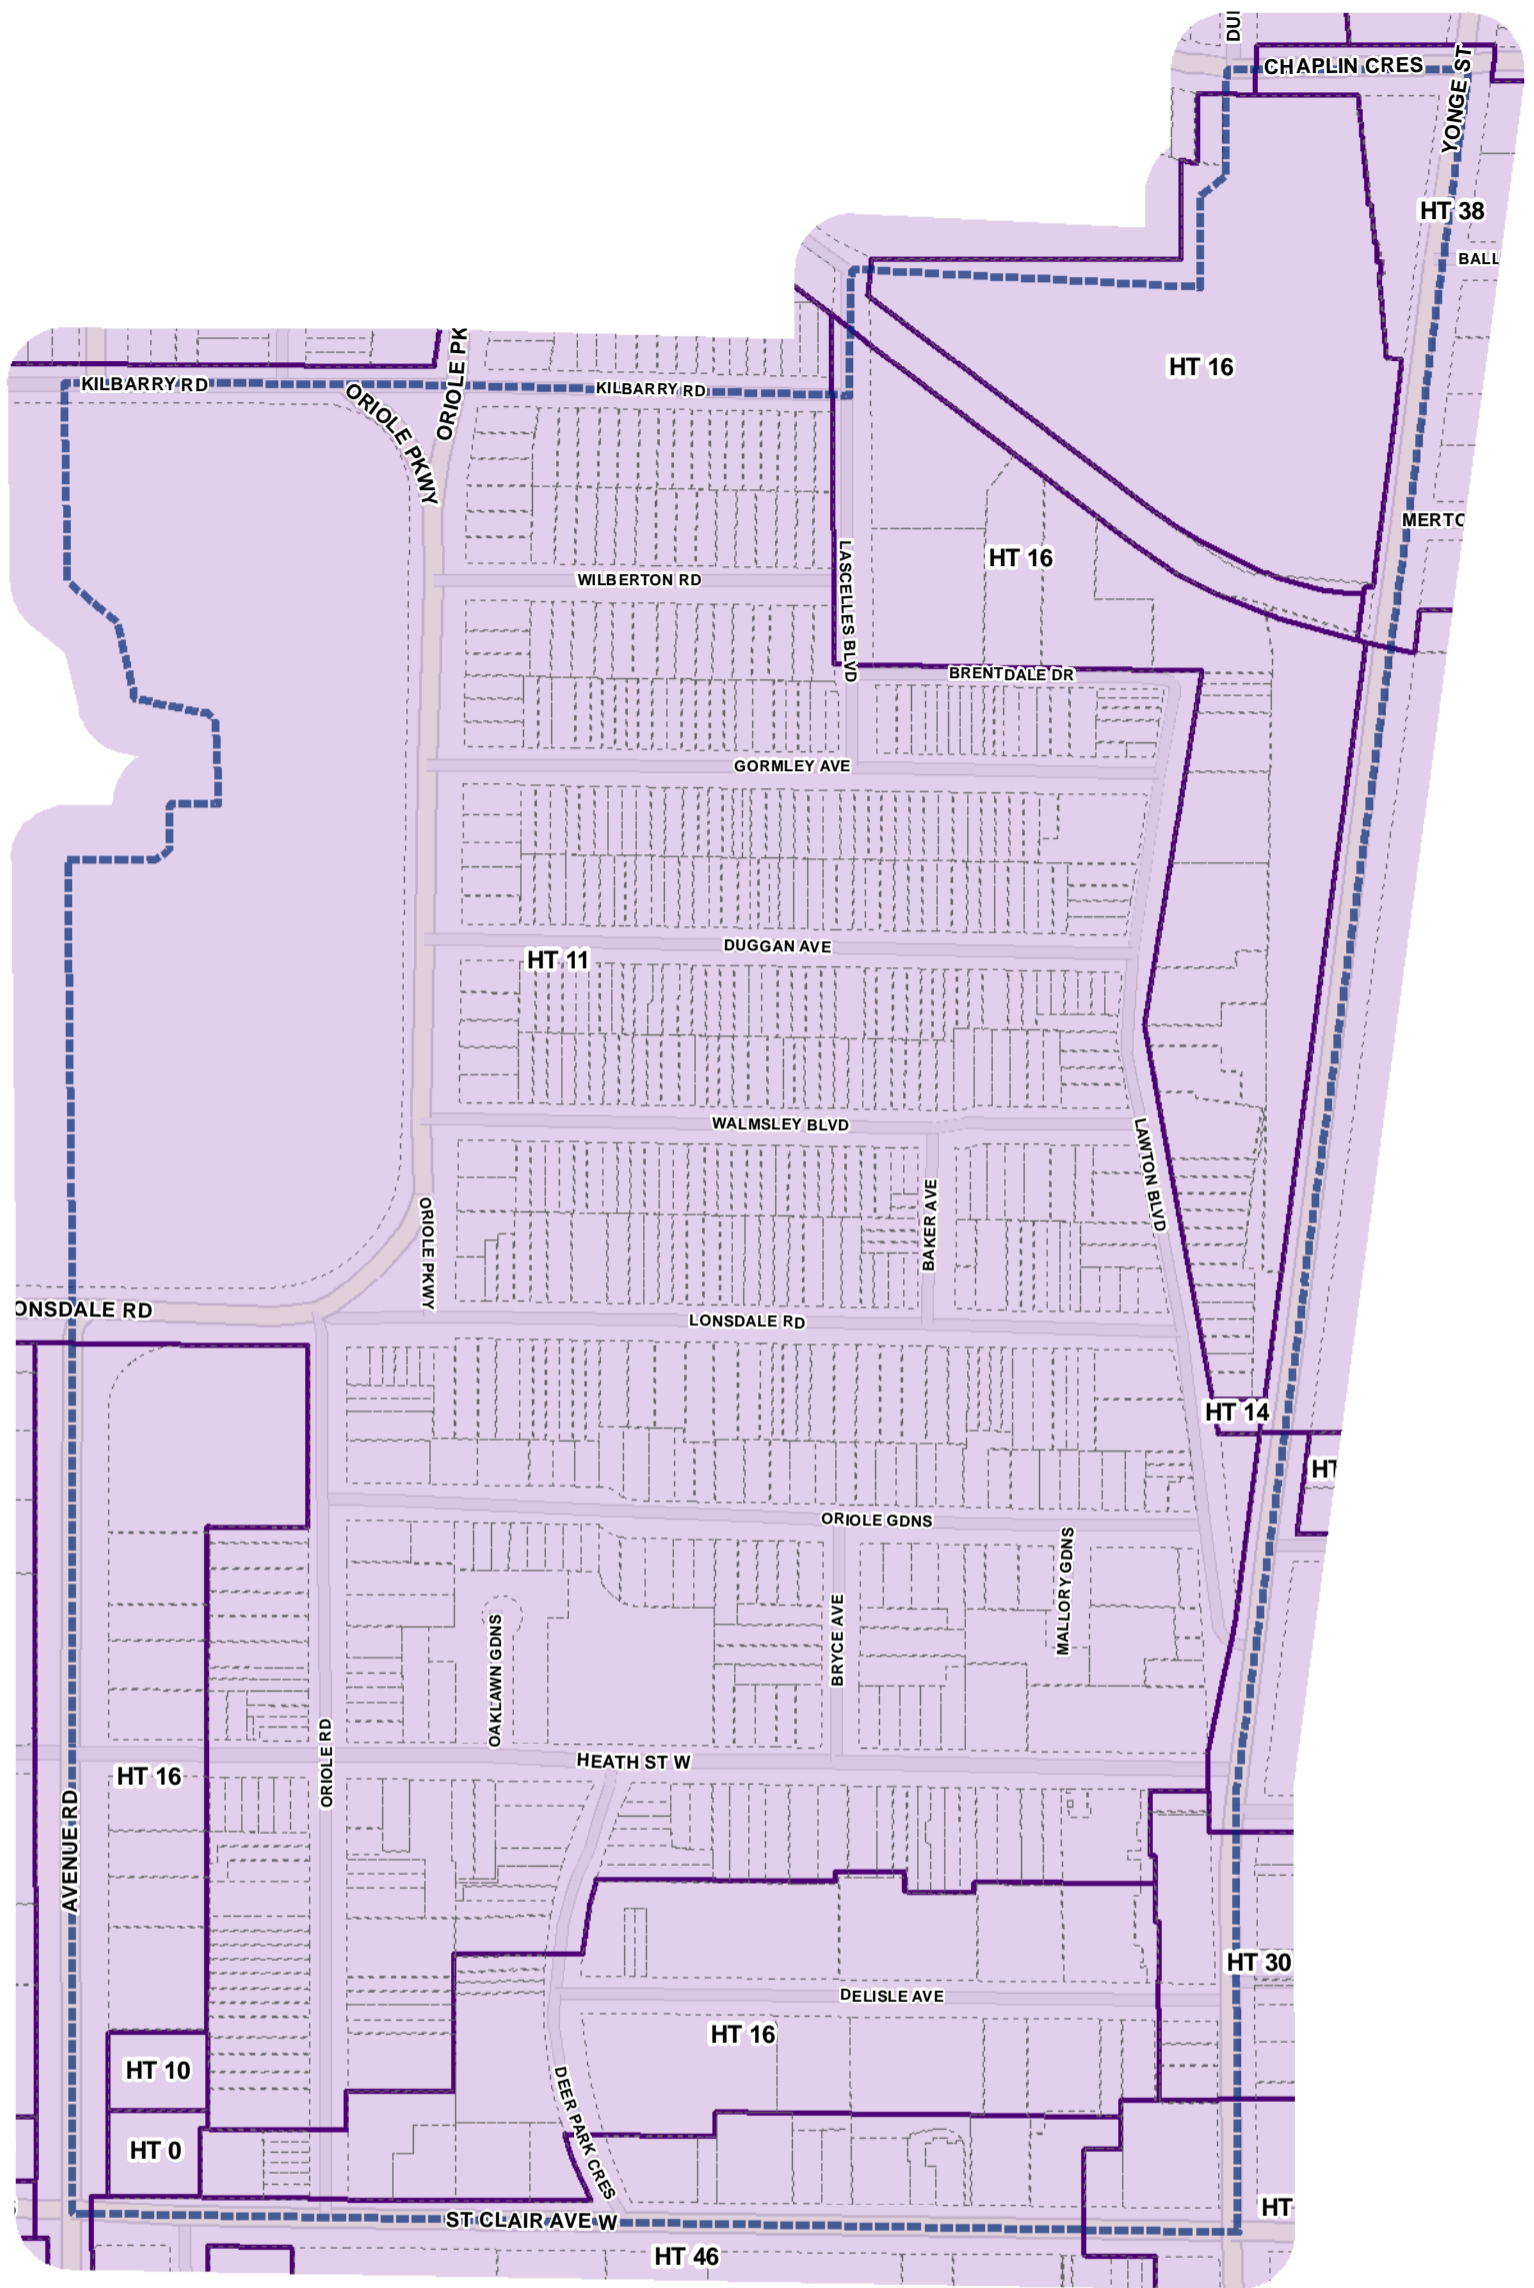

-  Height Overlay
-  Map Sheet Boundary
-  Properties
-  Railway
-  Hydro Line

-  Height Overlay
-  Map Sheet Boundary
-  Properties
-  Railway
-  Hydro Line

1:4,000

Height Overlay Map

April 21, 2010
Planning & Growth Management
Committee Meeting

-  Height Overlay
-  Map Sheet Boundary
-  Properties
-  Railway
-  Hydro Line

-  Height Overlay
-  Map Sheet Boundary
-  Properties
-  Railway
-  Hydro Line

Height Overlay Map

April 21, 2010
Planning & Growth Management
Committee Meeting