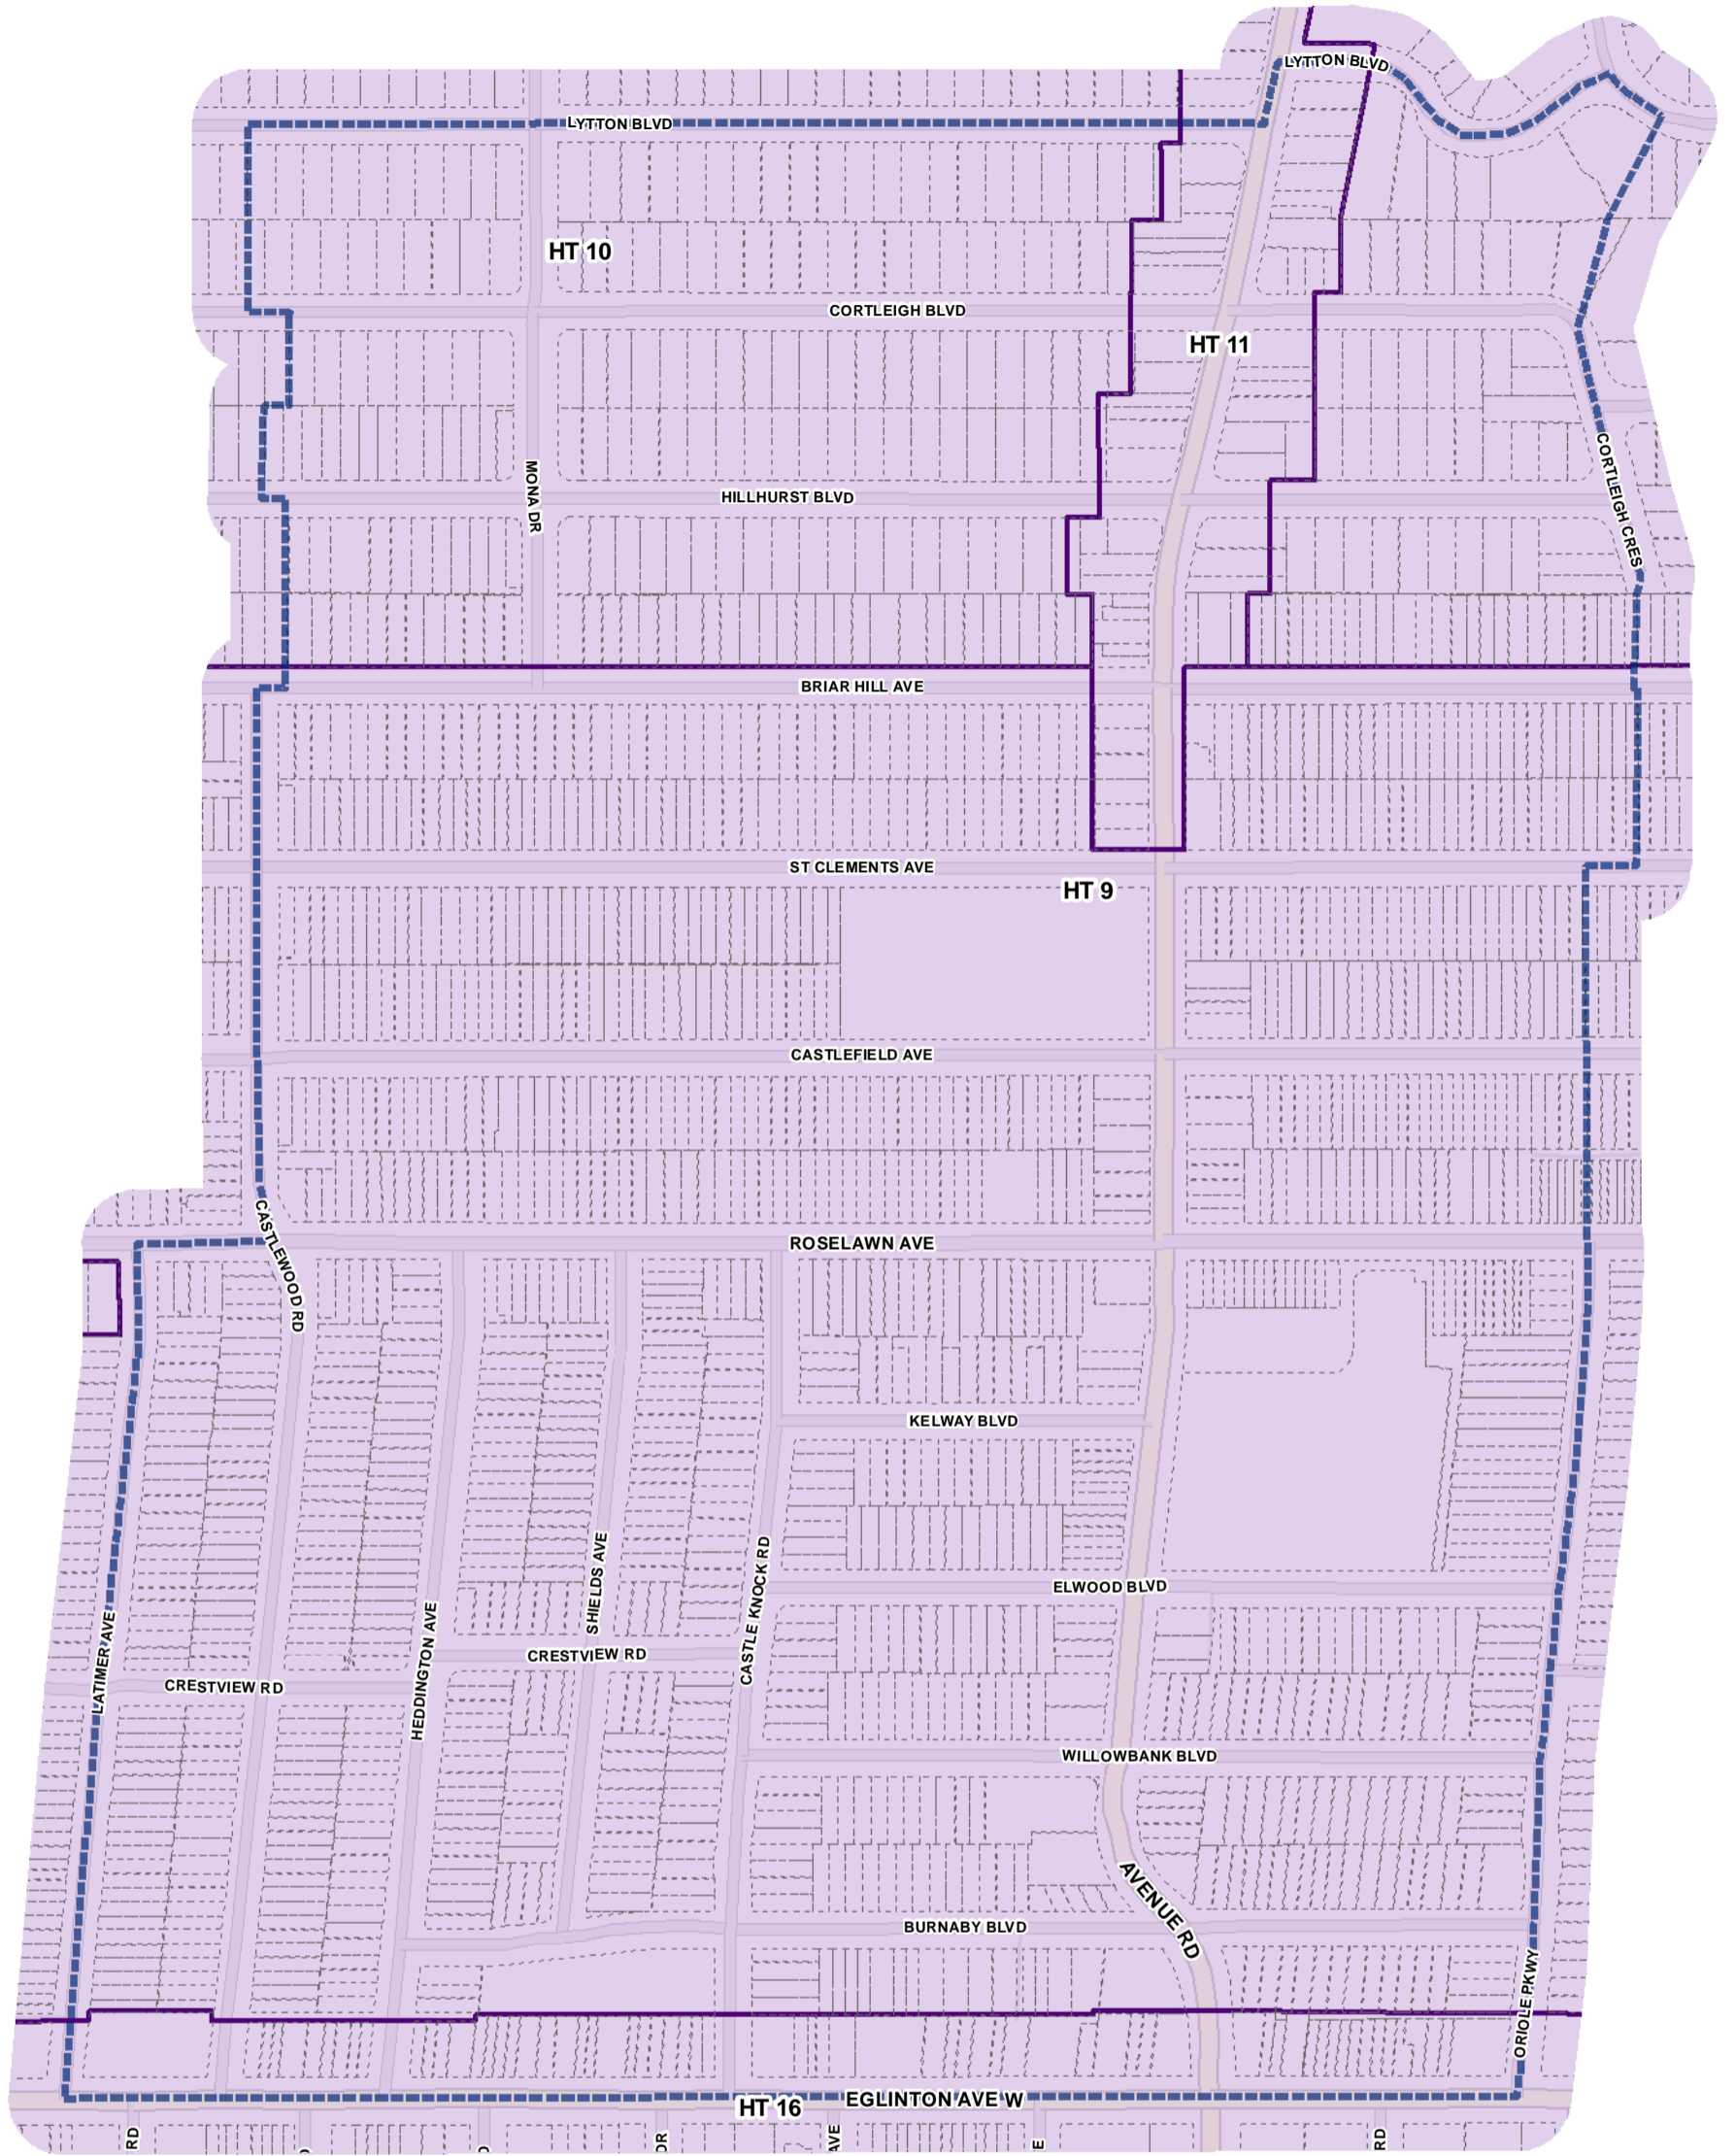

-  Height Overlay
-  Map Sheet Boundary
-  Properties
-  Railway
-  Hydro Line

1:4,000

Height Overlay Map

April 21, 2010
Planning & Growth Management
Committee Meeting

-  Height Overlay
-  Map Sheet Boundary
-  Properties
-  Railway
-  Hydro Line

Toronto City Planning
 Zoning Bylaw Map Book Series

Height Overlay Map

April 21, 2010
 Planning & Growth Management
 Committee Meeting

- Height Overlay
- Map Sheet Boundary
- Properties
- Railway
- Hydro Line