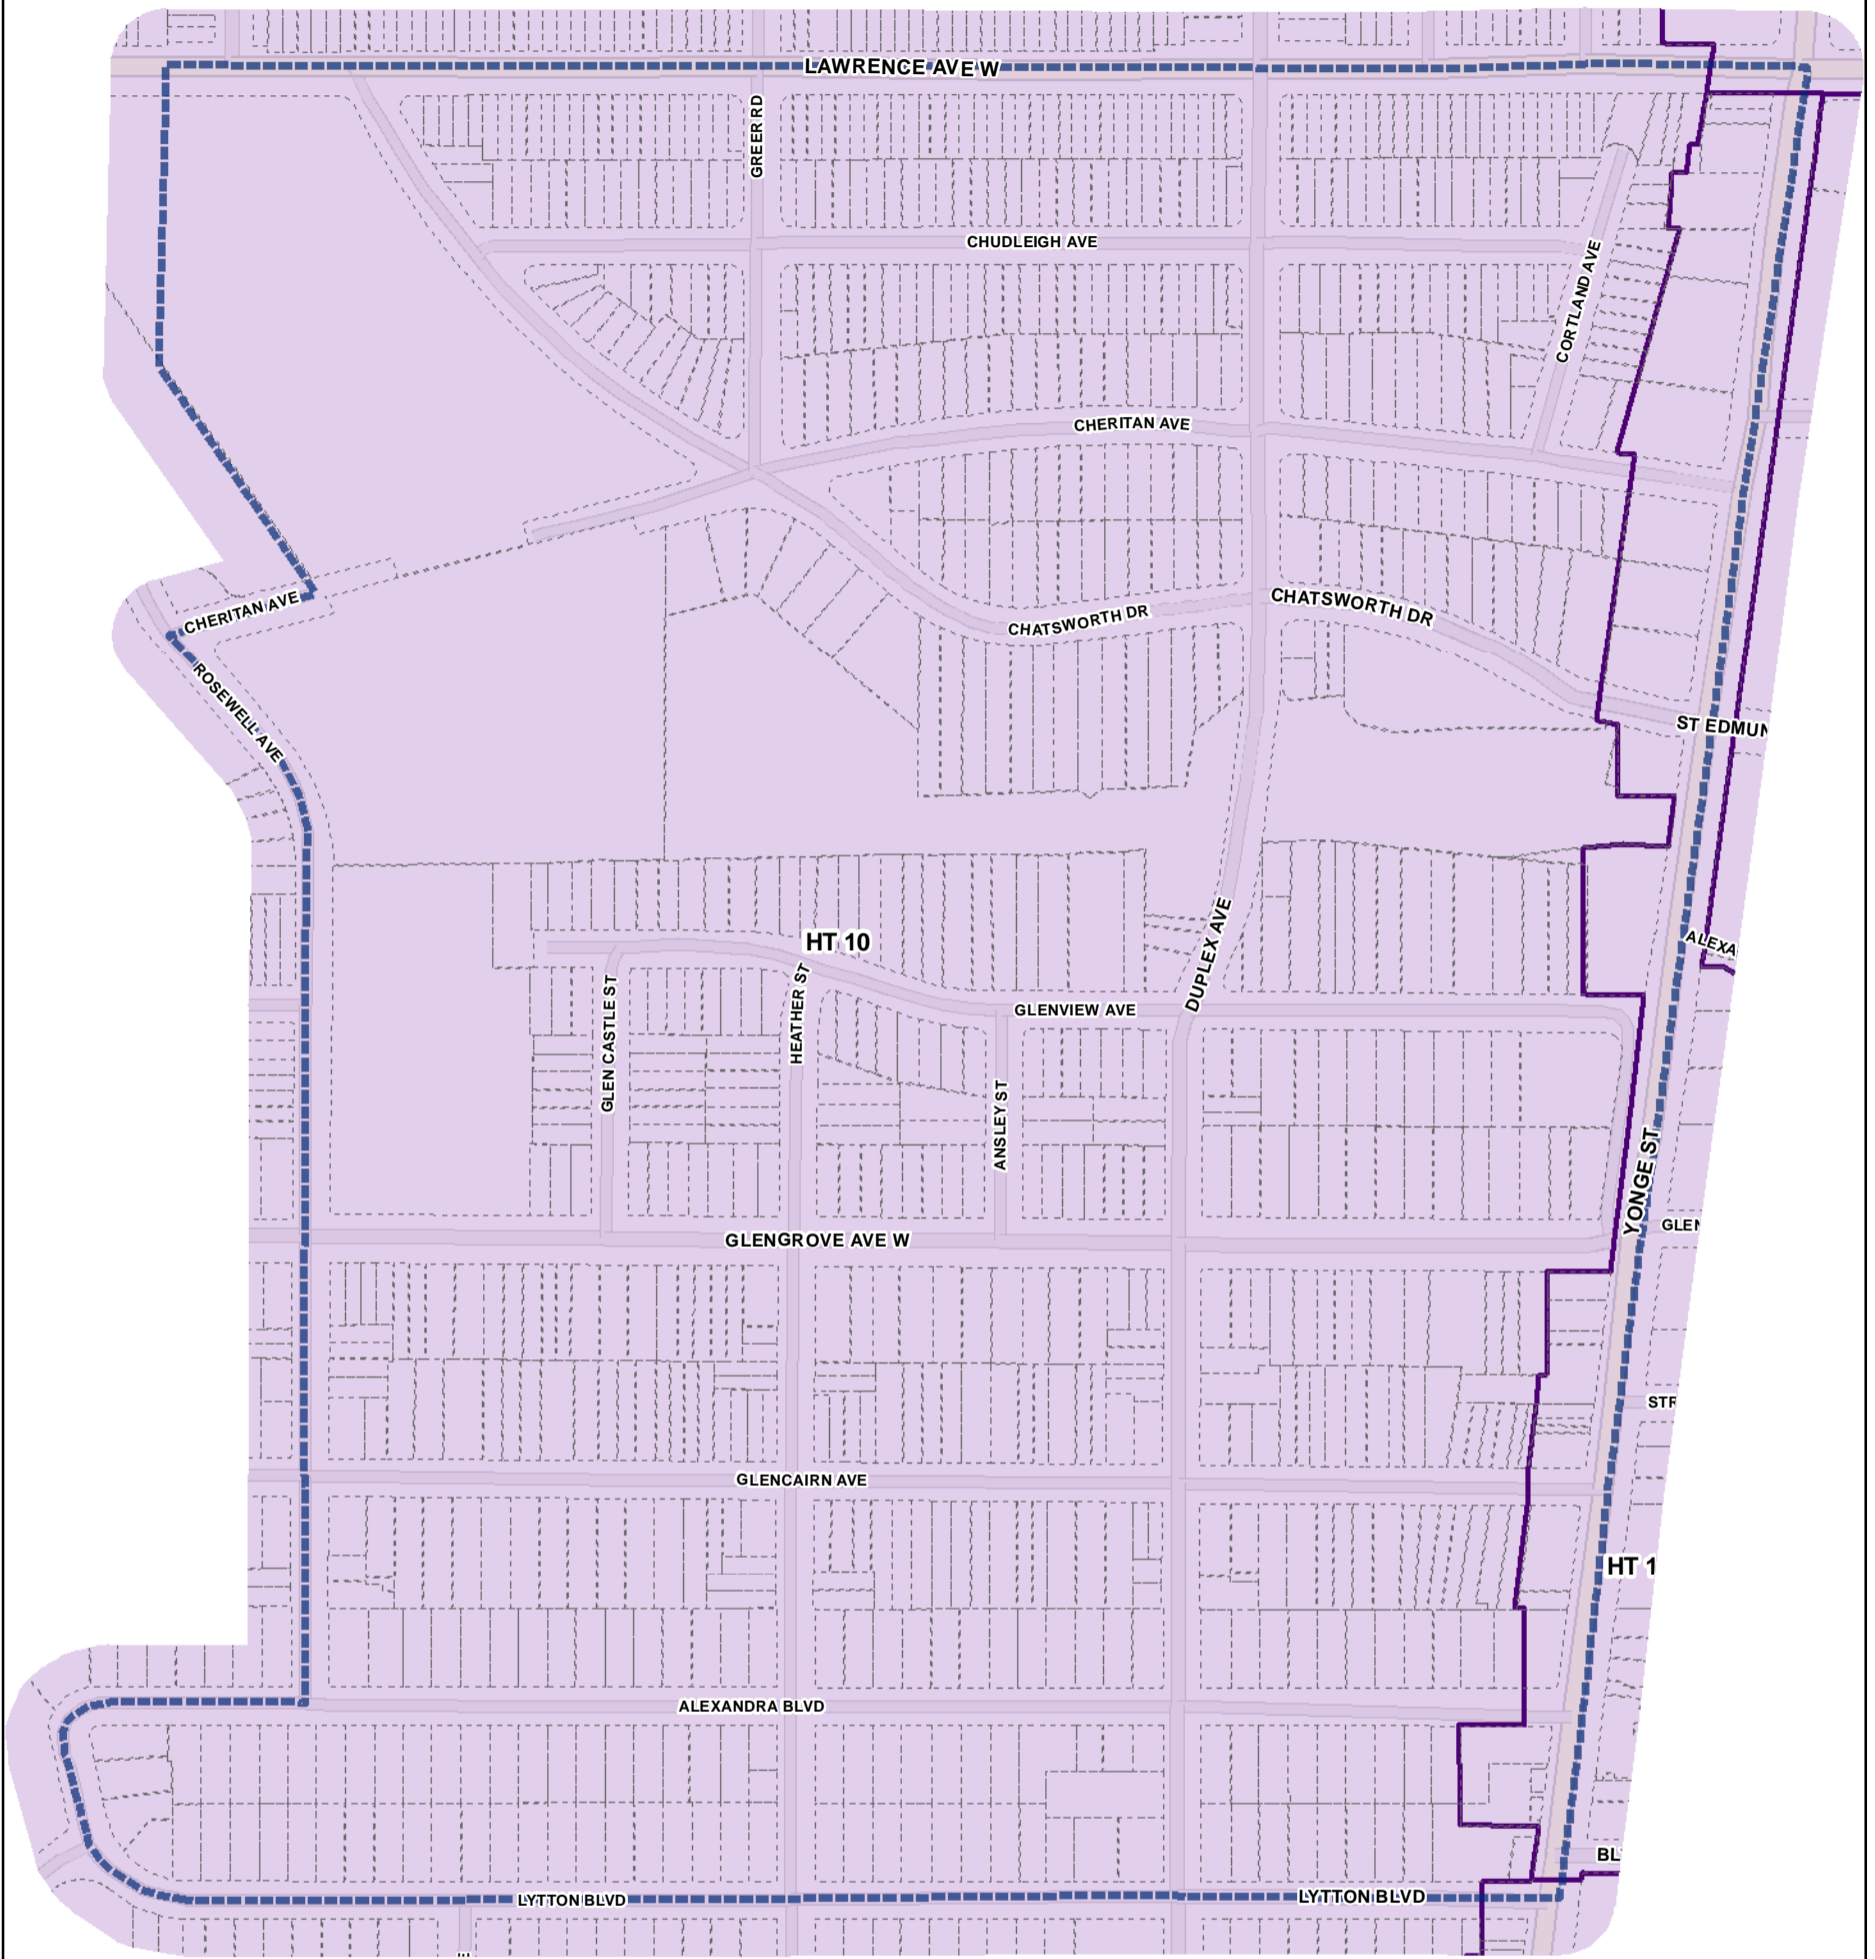

Height Overlay Map

April 21, 2010
Planning & Growth Management
Committee Meeting

-  Height Overlay
-  Map Sheet Boundary
-  Properties
-  Railway
-  Hydro Line

-  Height Overlay
-  Map Sheet Boundary
-  Properties
-  Railway
-  Hydro Line

-  Height Overlay
-  Map Sheet Boundary
-  Properties
-  Railway
-  Hydro Line

-  Height Overlay
-  Map Sheet Boundary
-  Properties
-  Railway
-  Hydro Line

Toronto City Planning
 Zoning Bylaw Map Book Series