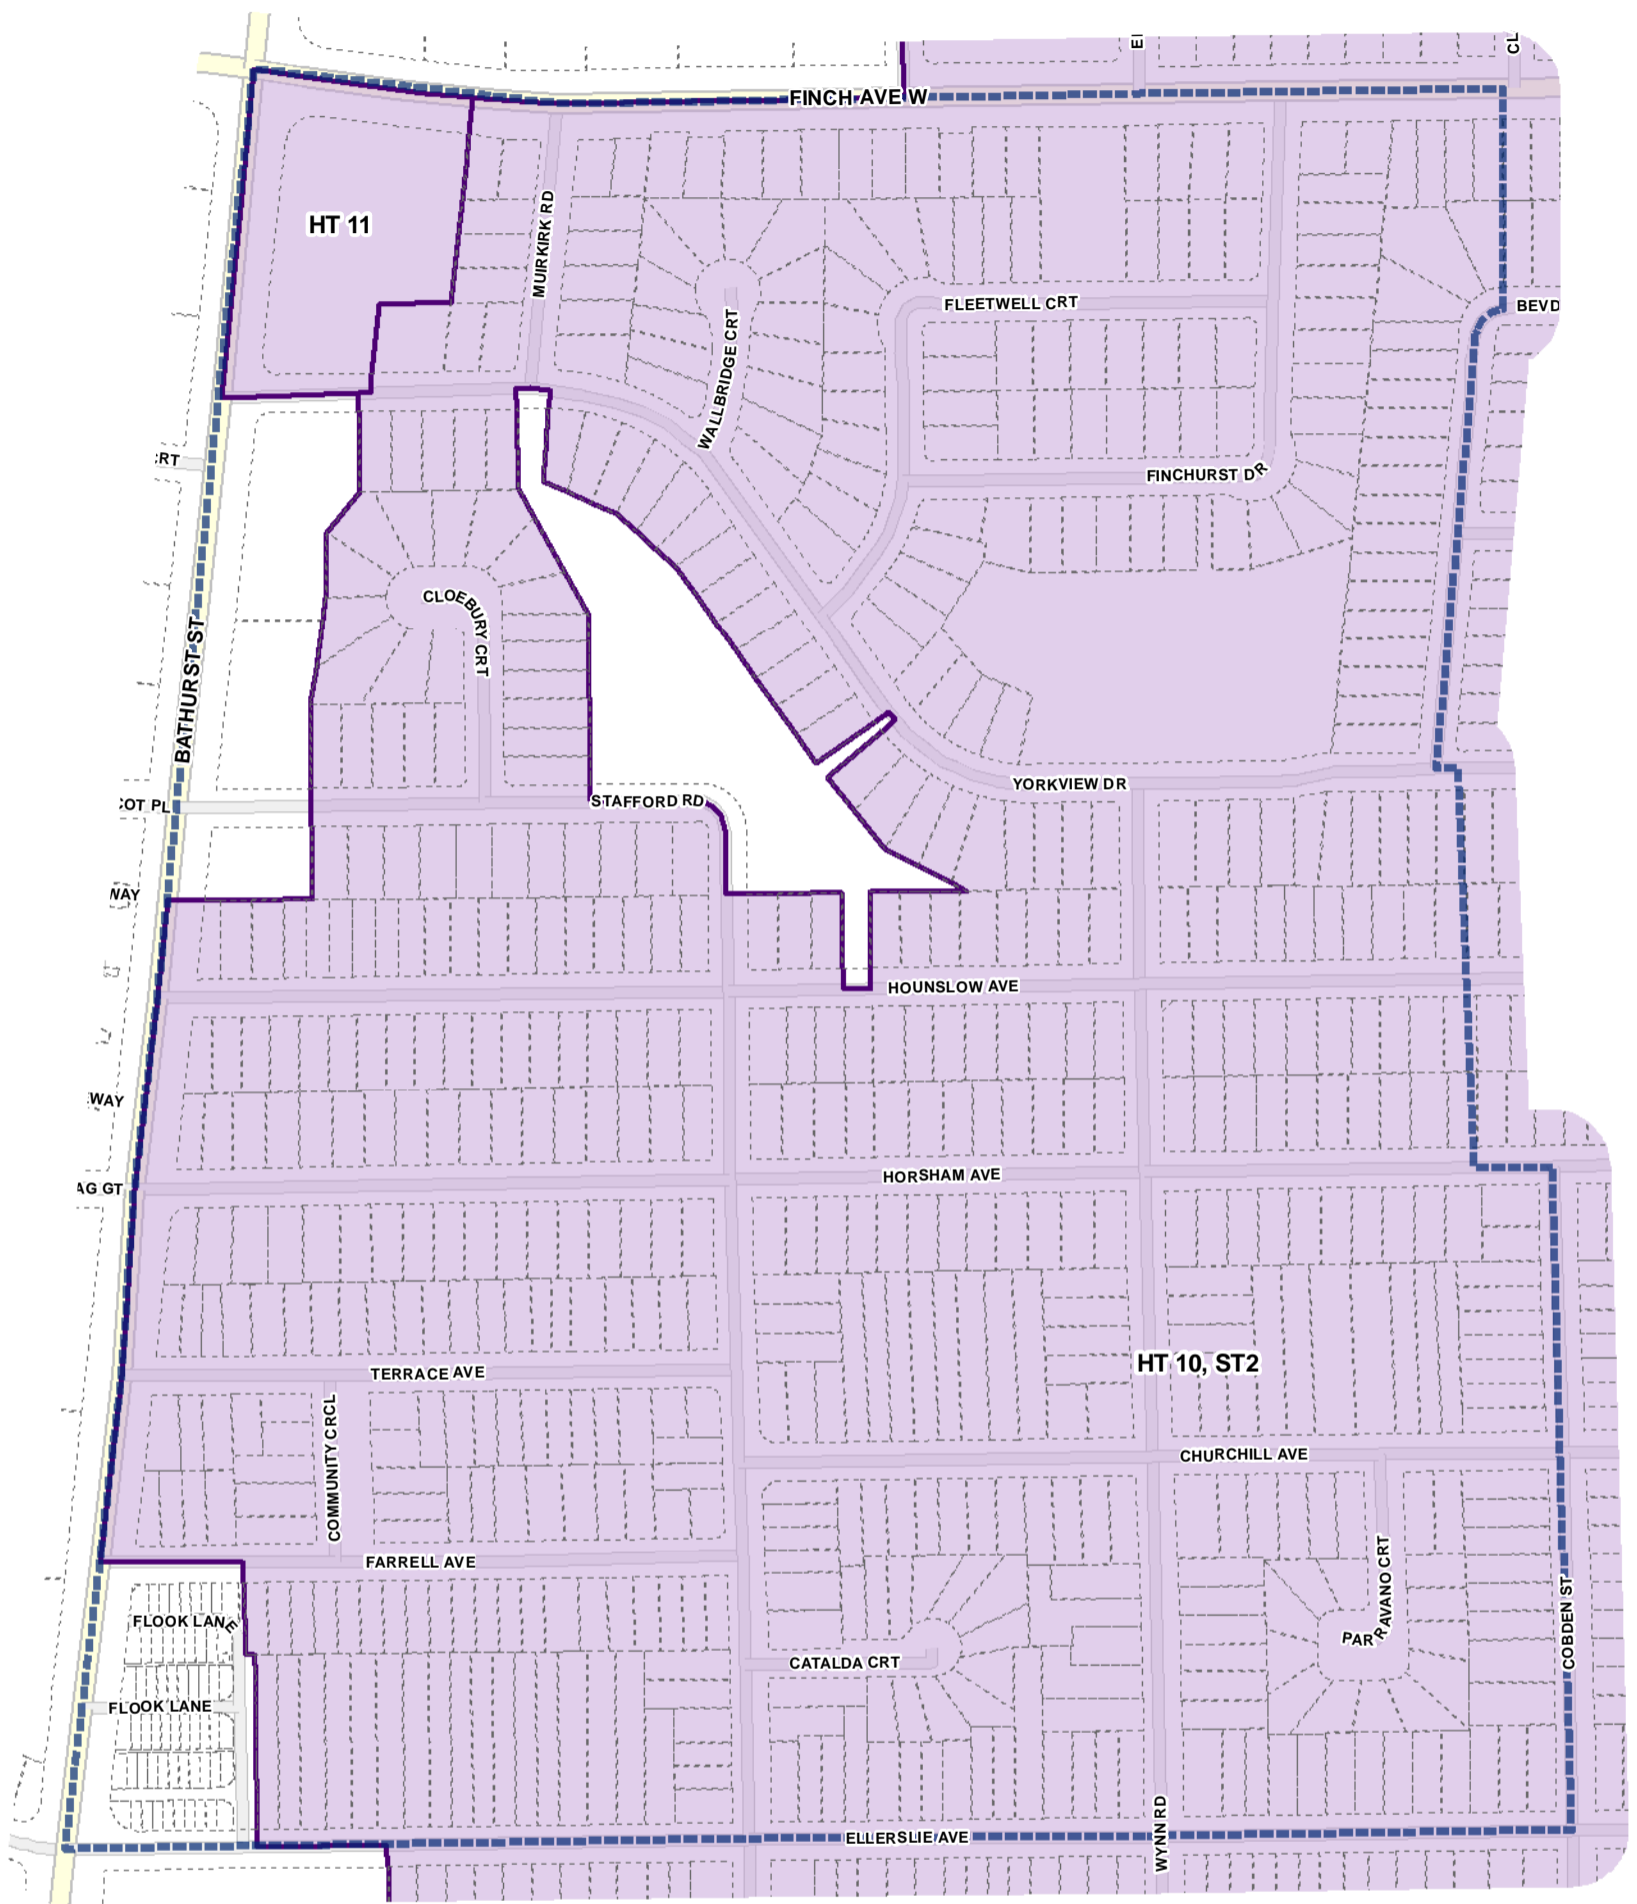

- Height Overlay
- Map Sheet Boundary
- Properties
- Railway
- Hydro Line