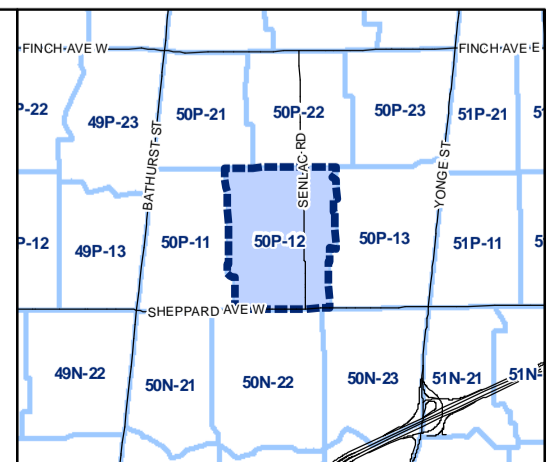

- Height Overlay
- Map Sheet Boundary
- Properties
- Railway
- Hydro Line