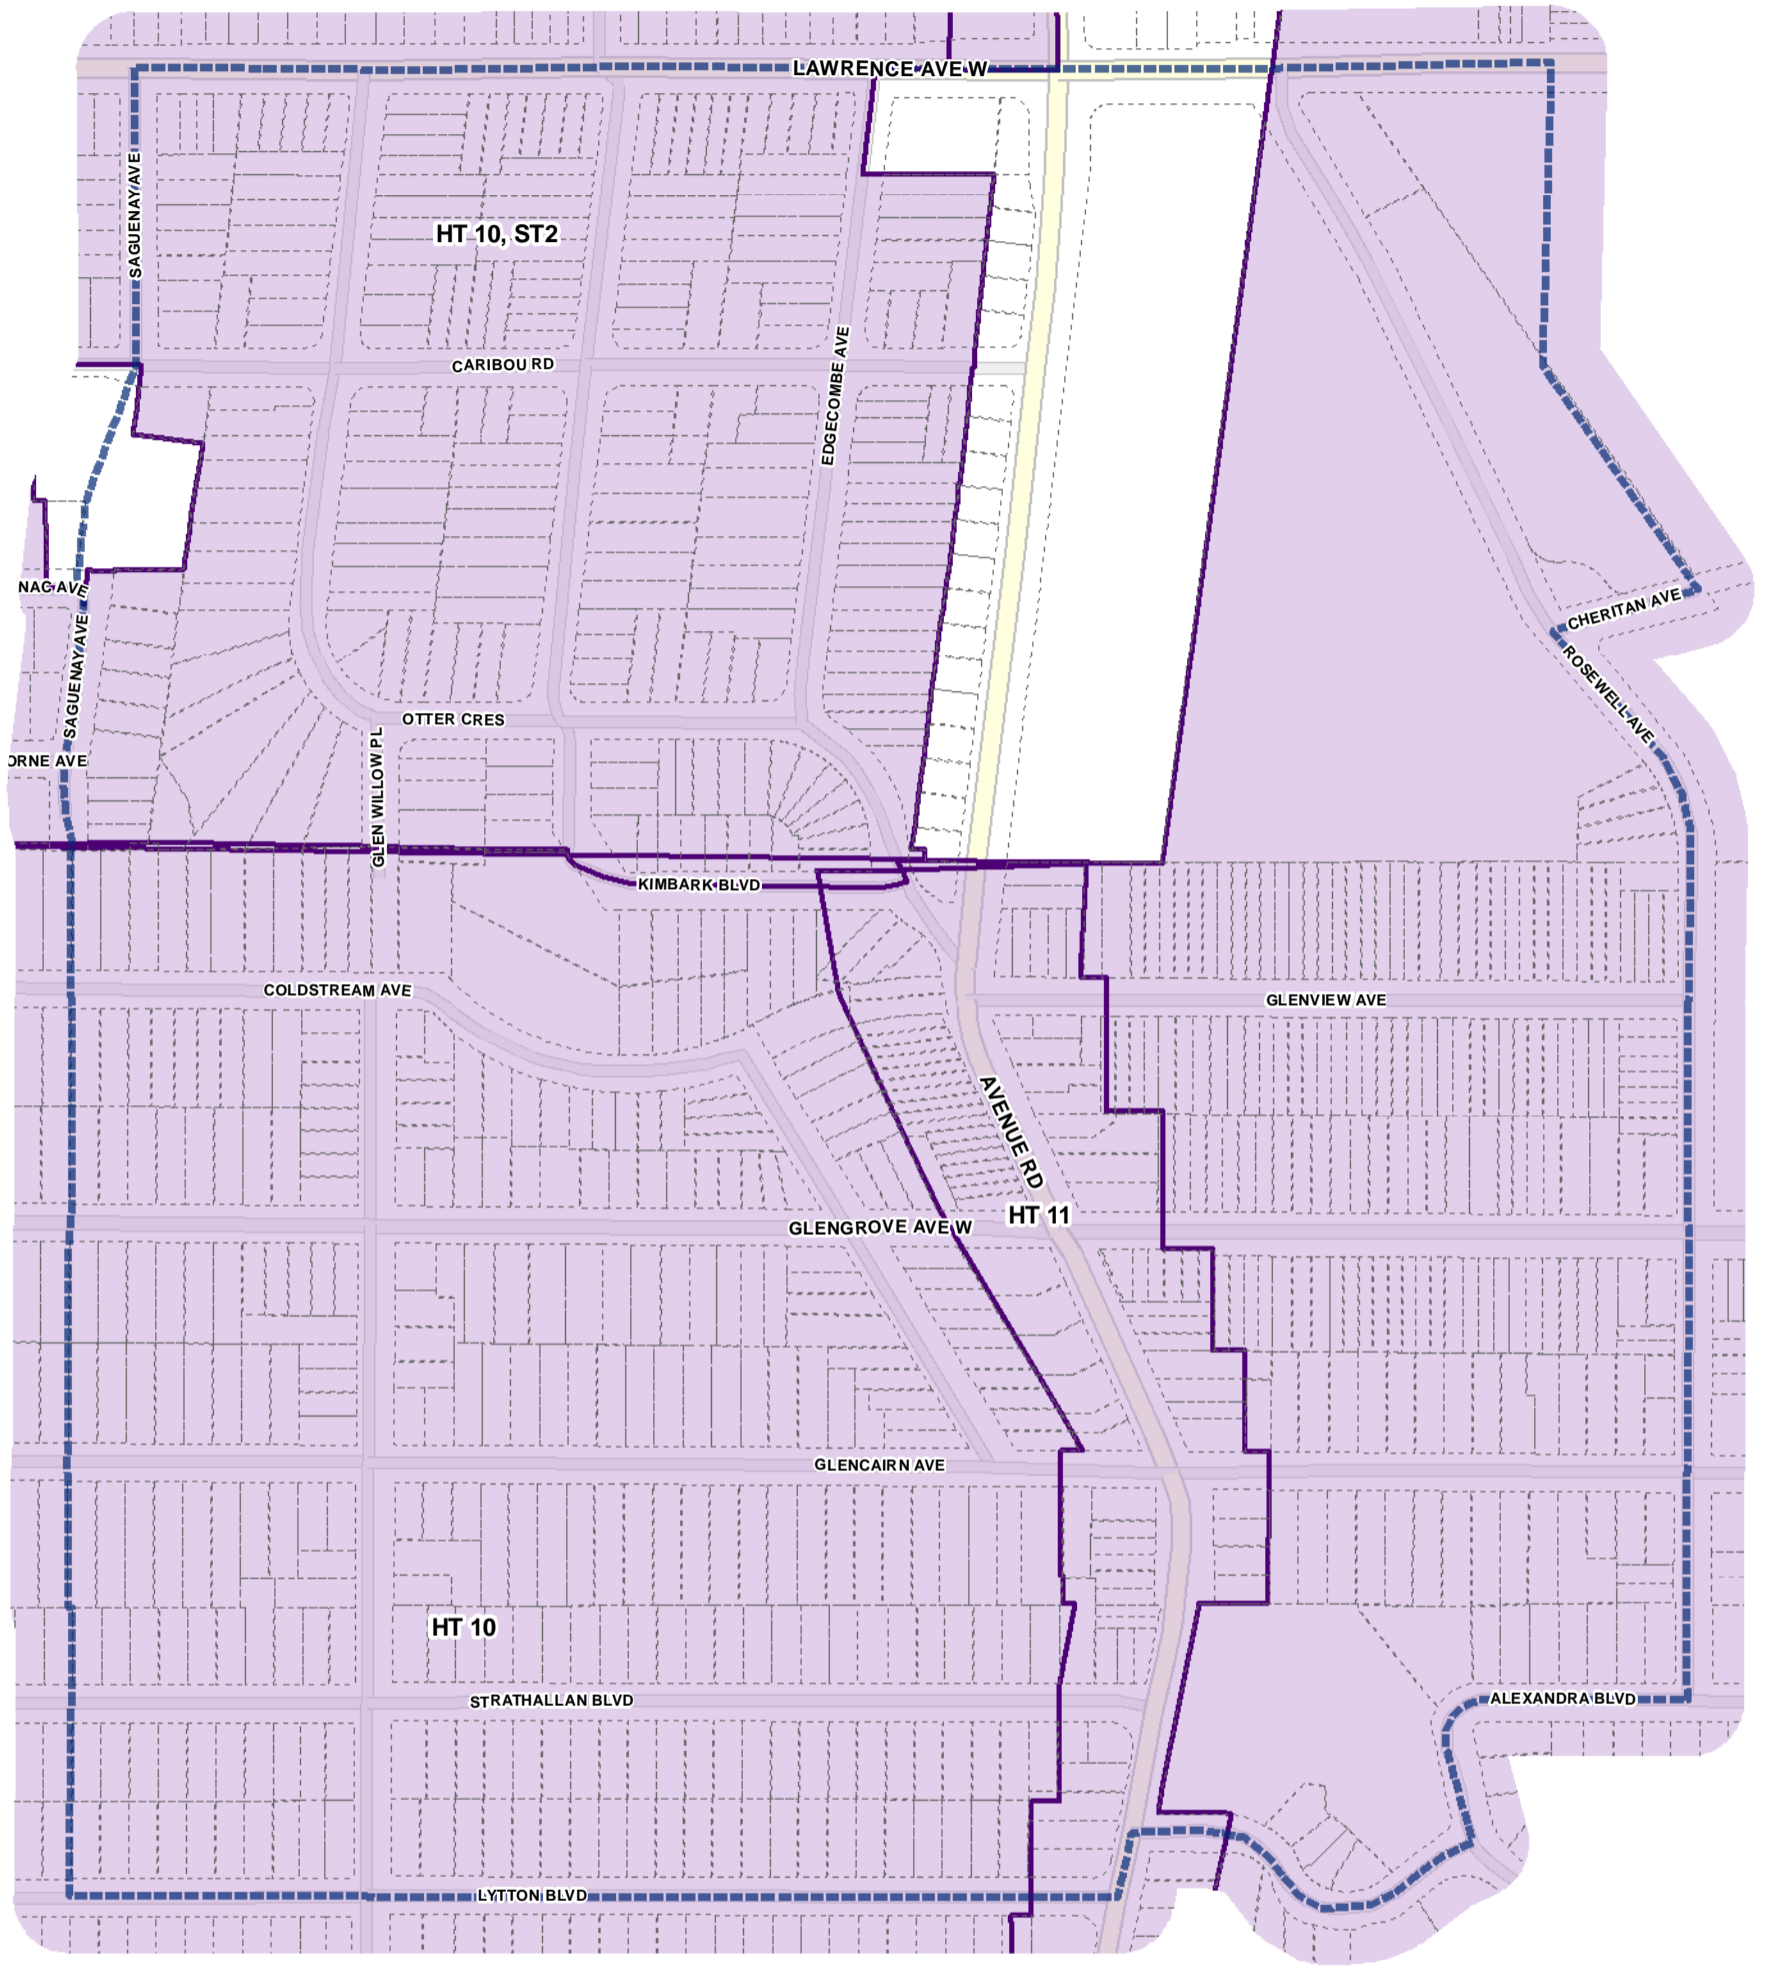

Height Overlay Map

April 21, 2010
Planning & Growth Management
Committee Meeting

-  Height Overlay
-  Map Sheet Boundary
-  Properties
-  Railway
-  Hydro Line

-  Height Overlay
-  Map Sheet Boundary
-  Properties
-  Railway
-  Hydro Line

-  Height Overlay
-  Map Sheet Boundary
-  Properties
-  Railway
-  Hydro Line

-  Height Overlay
-  Map Sheet Boundary
-  Properties
-  Railway
-  Hydro Line

Toronto City Planning
 Zoning Bylaw Map Book Series