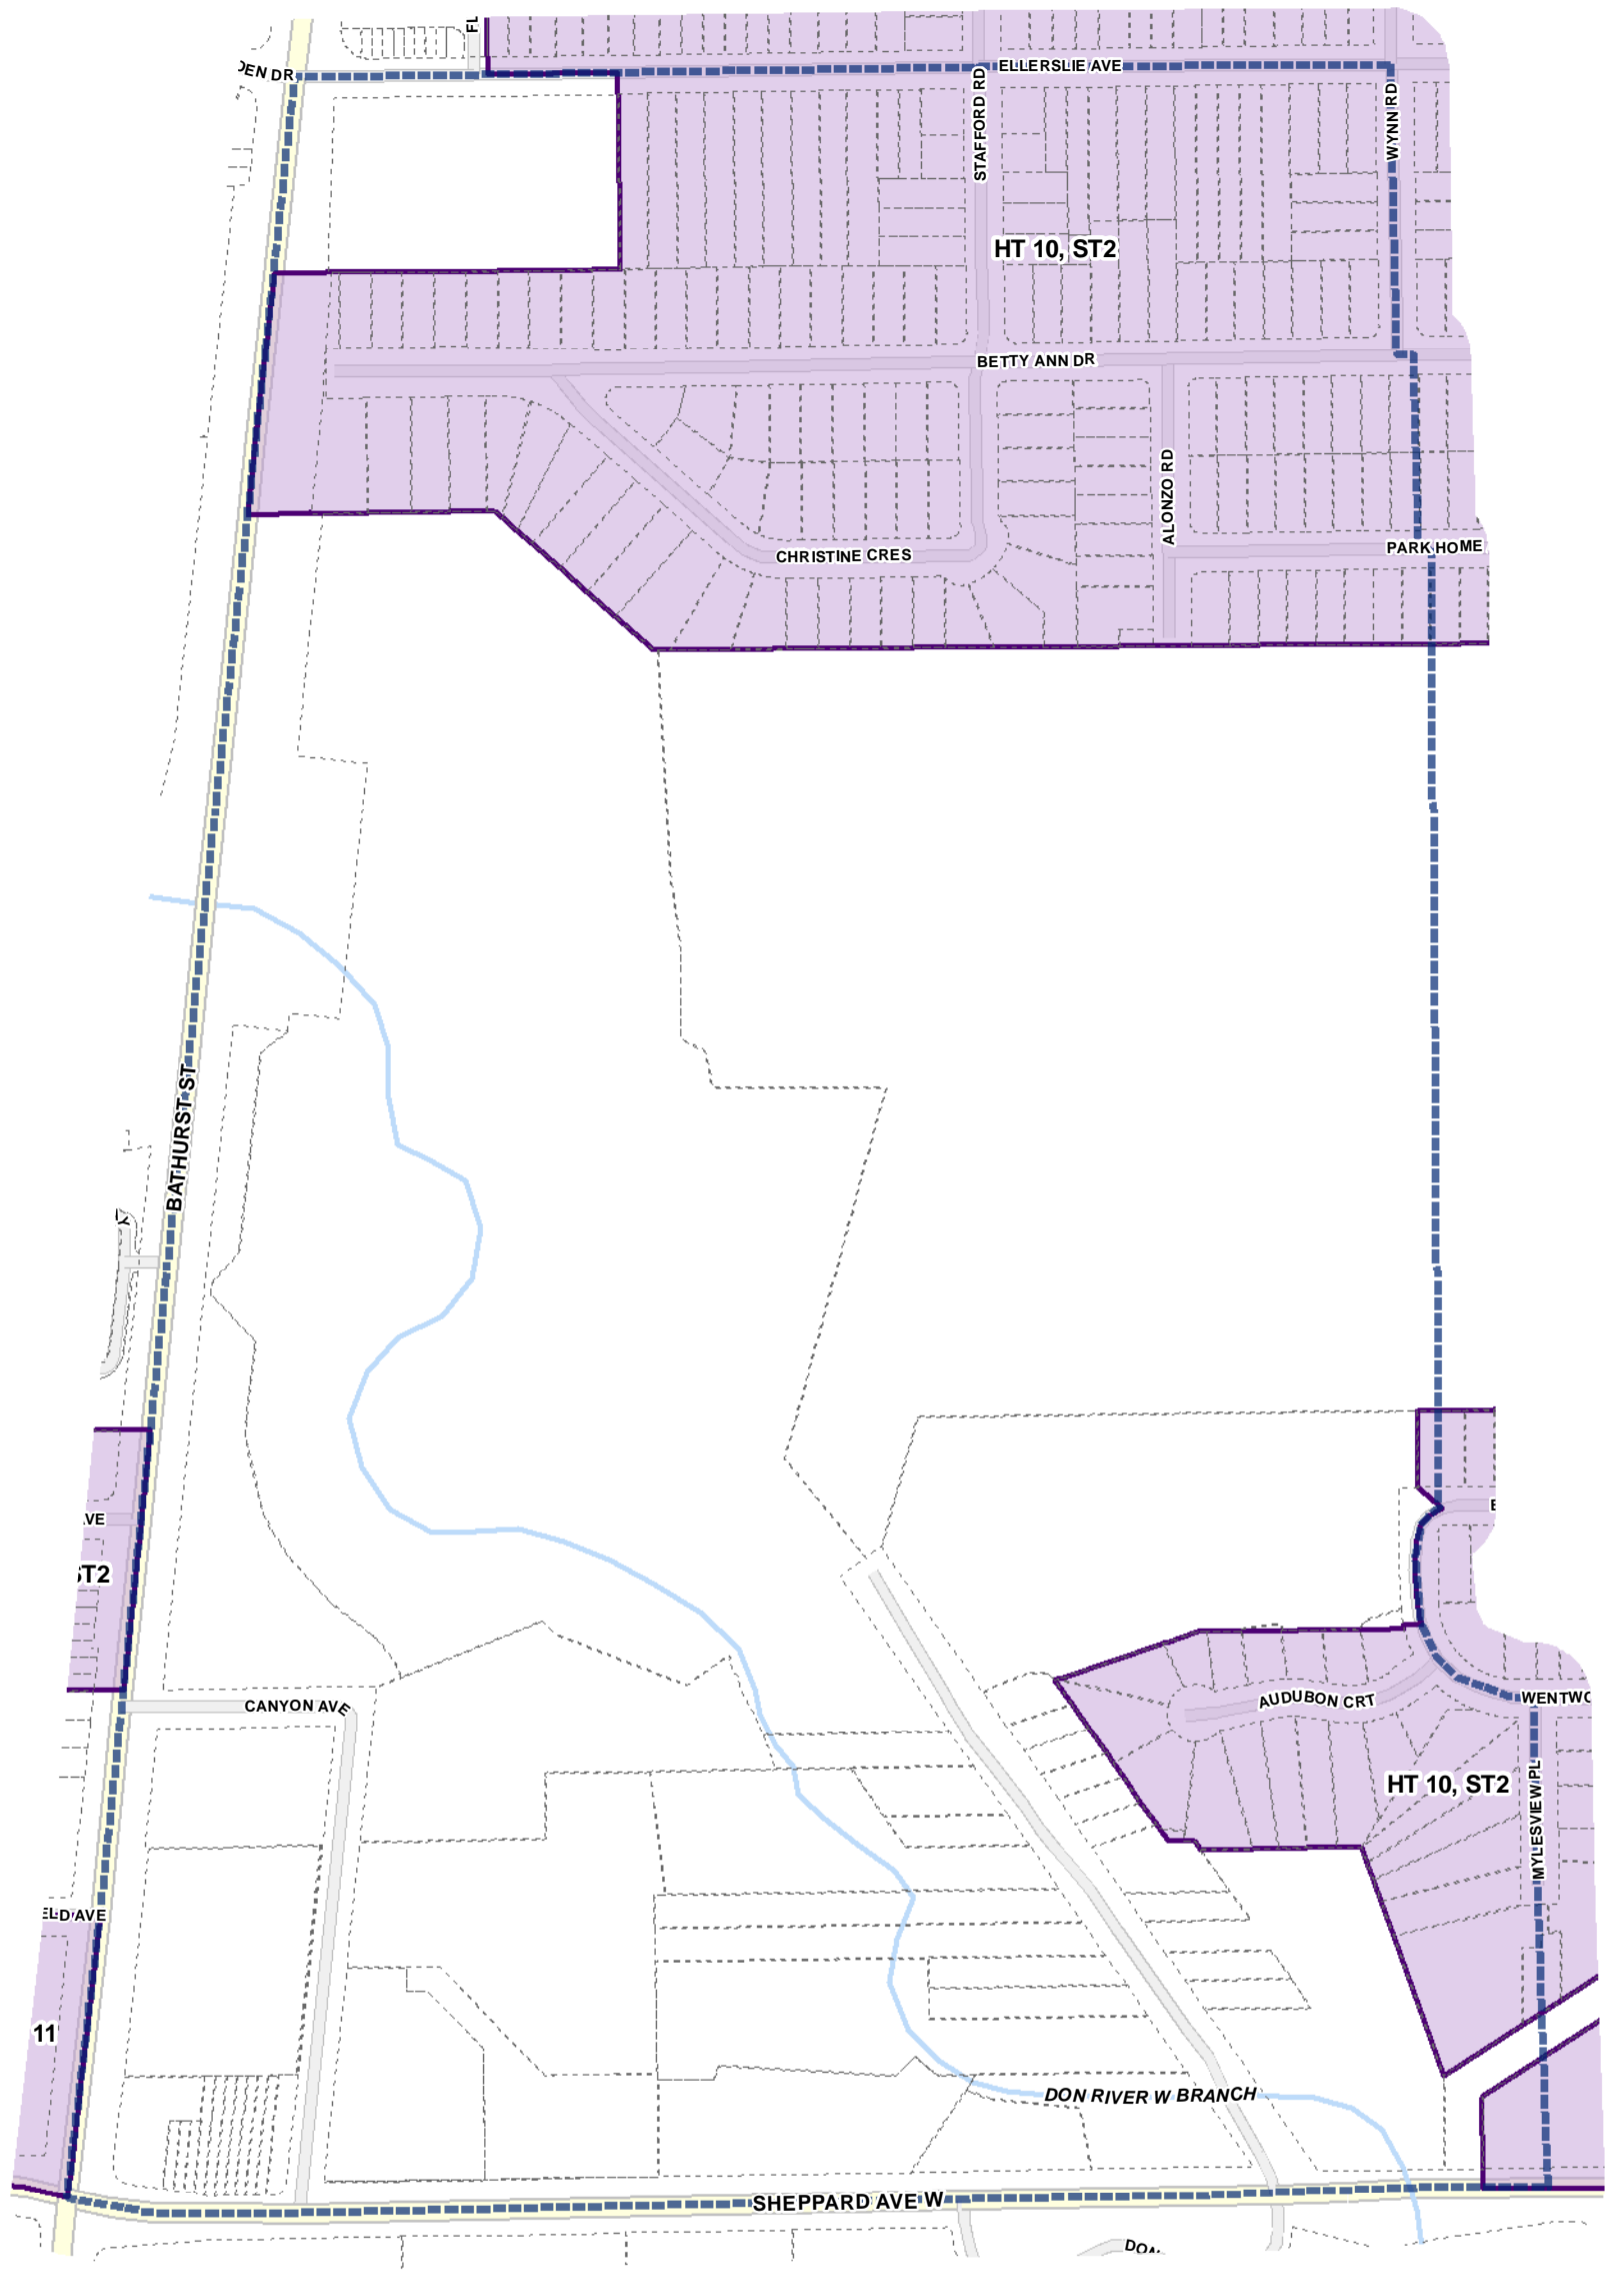

Height Overlay Map

April 21, 2010
 Planning & Growth Management
 Committee Meeting

-  Height Overlay
-  Map Sheet Boundary
-  Properties
-  Railway
-  Hydro Line

-  Height Overlay
-  Map Sheet Boundary
-  Properties
-  Railway
-  Hydro Line

1:4,000

-  Height Overlay
-  Map Sheet Boundary
-  Properties
-  Railway
-  Hydro Line

-  Height Overlay
-  Map Sheet Boundary
-  Properties
-  Railway
-  Hydro Line

Height Overlay Map

April 21, 2010
Planning & Growth Management
Committee Meeting