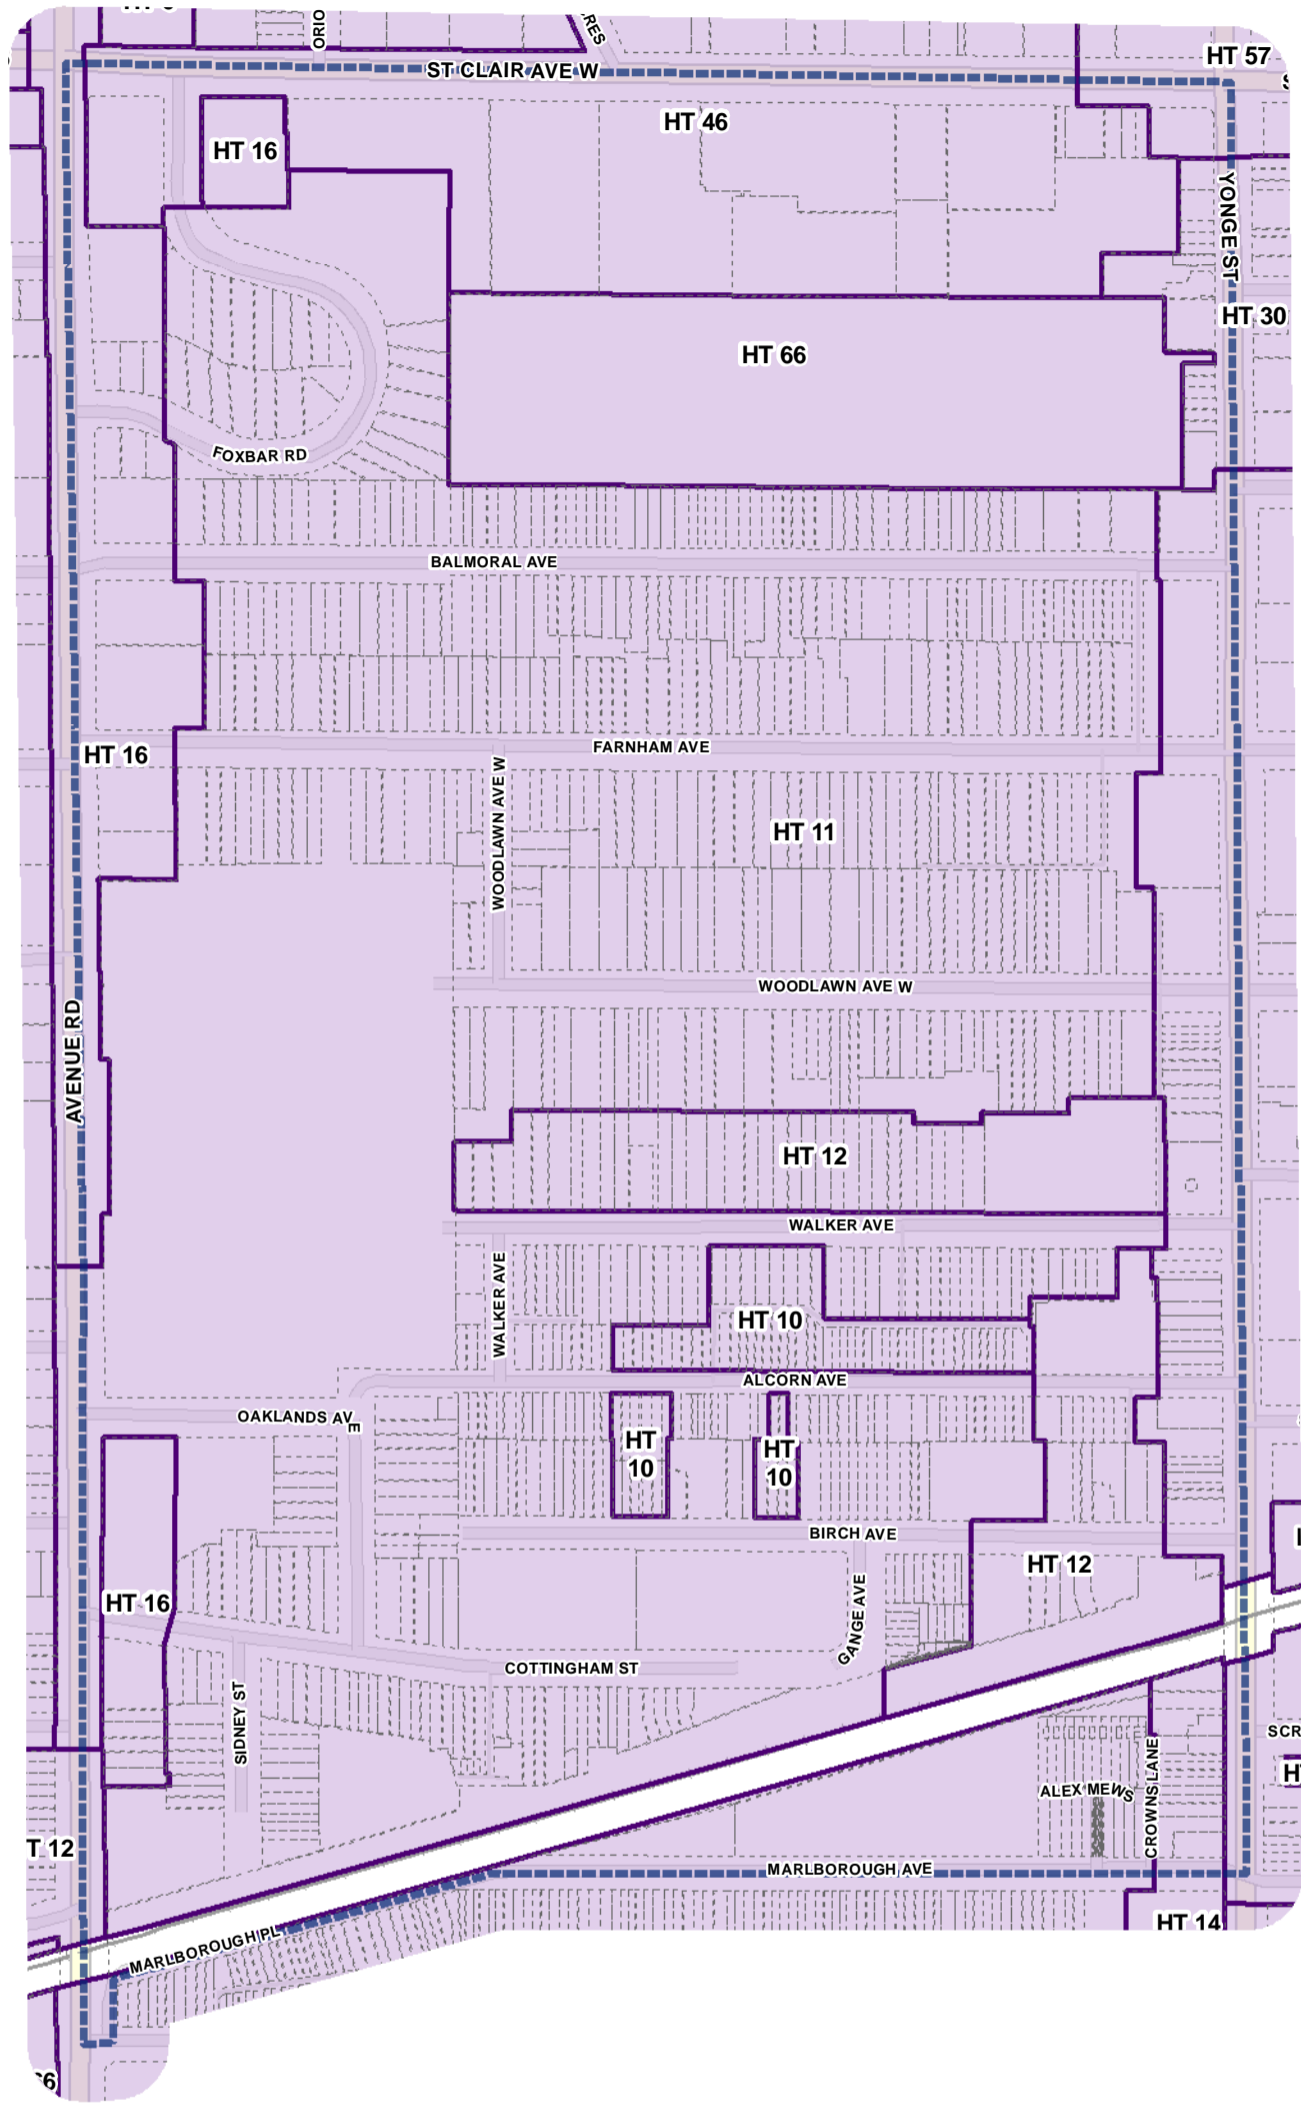

Height Overlay Map

April 21, 2010
Planning & Growth Management
Committee Meeting

- Height Overlay
- Map Sheet Boundary
- Properties
- Railway
- Hydro Line