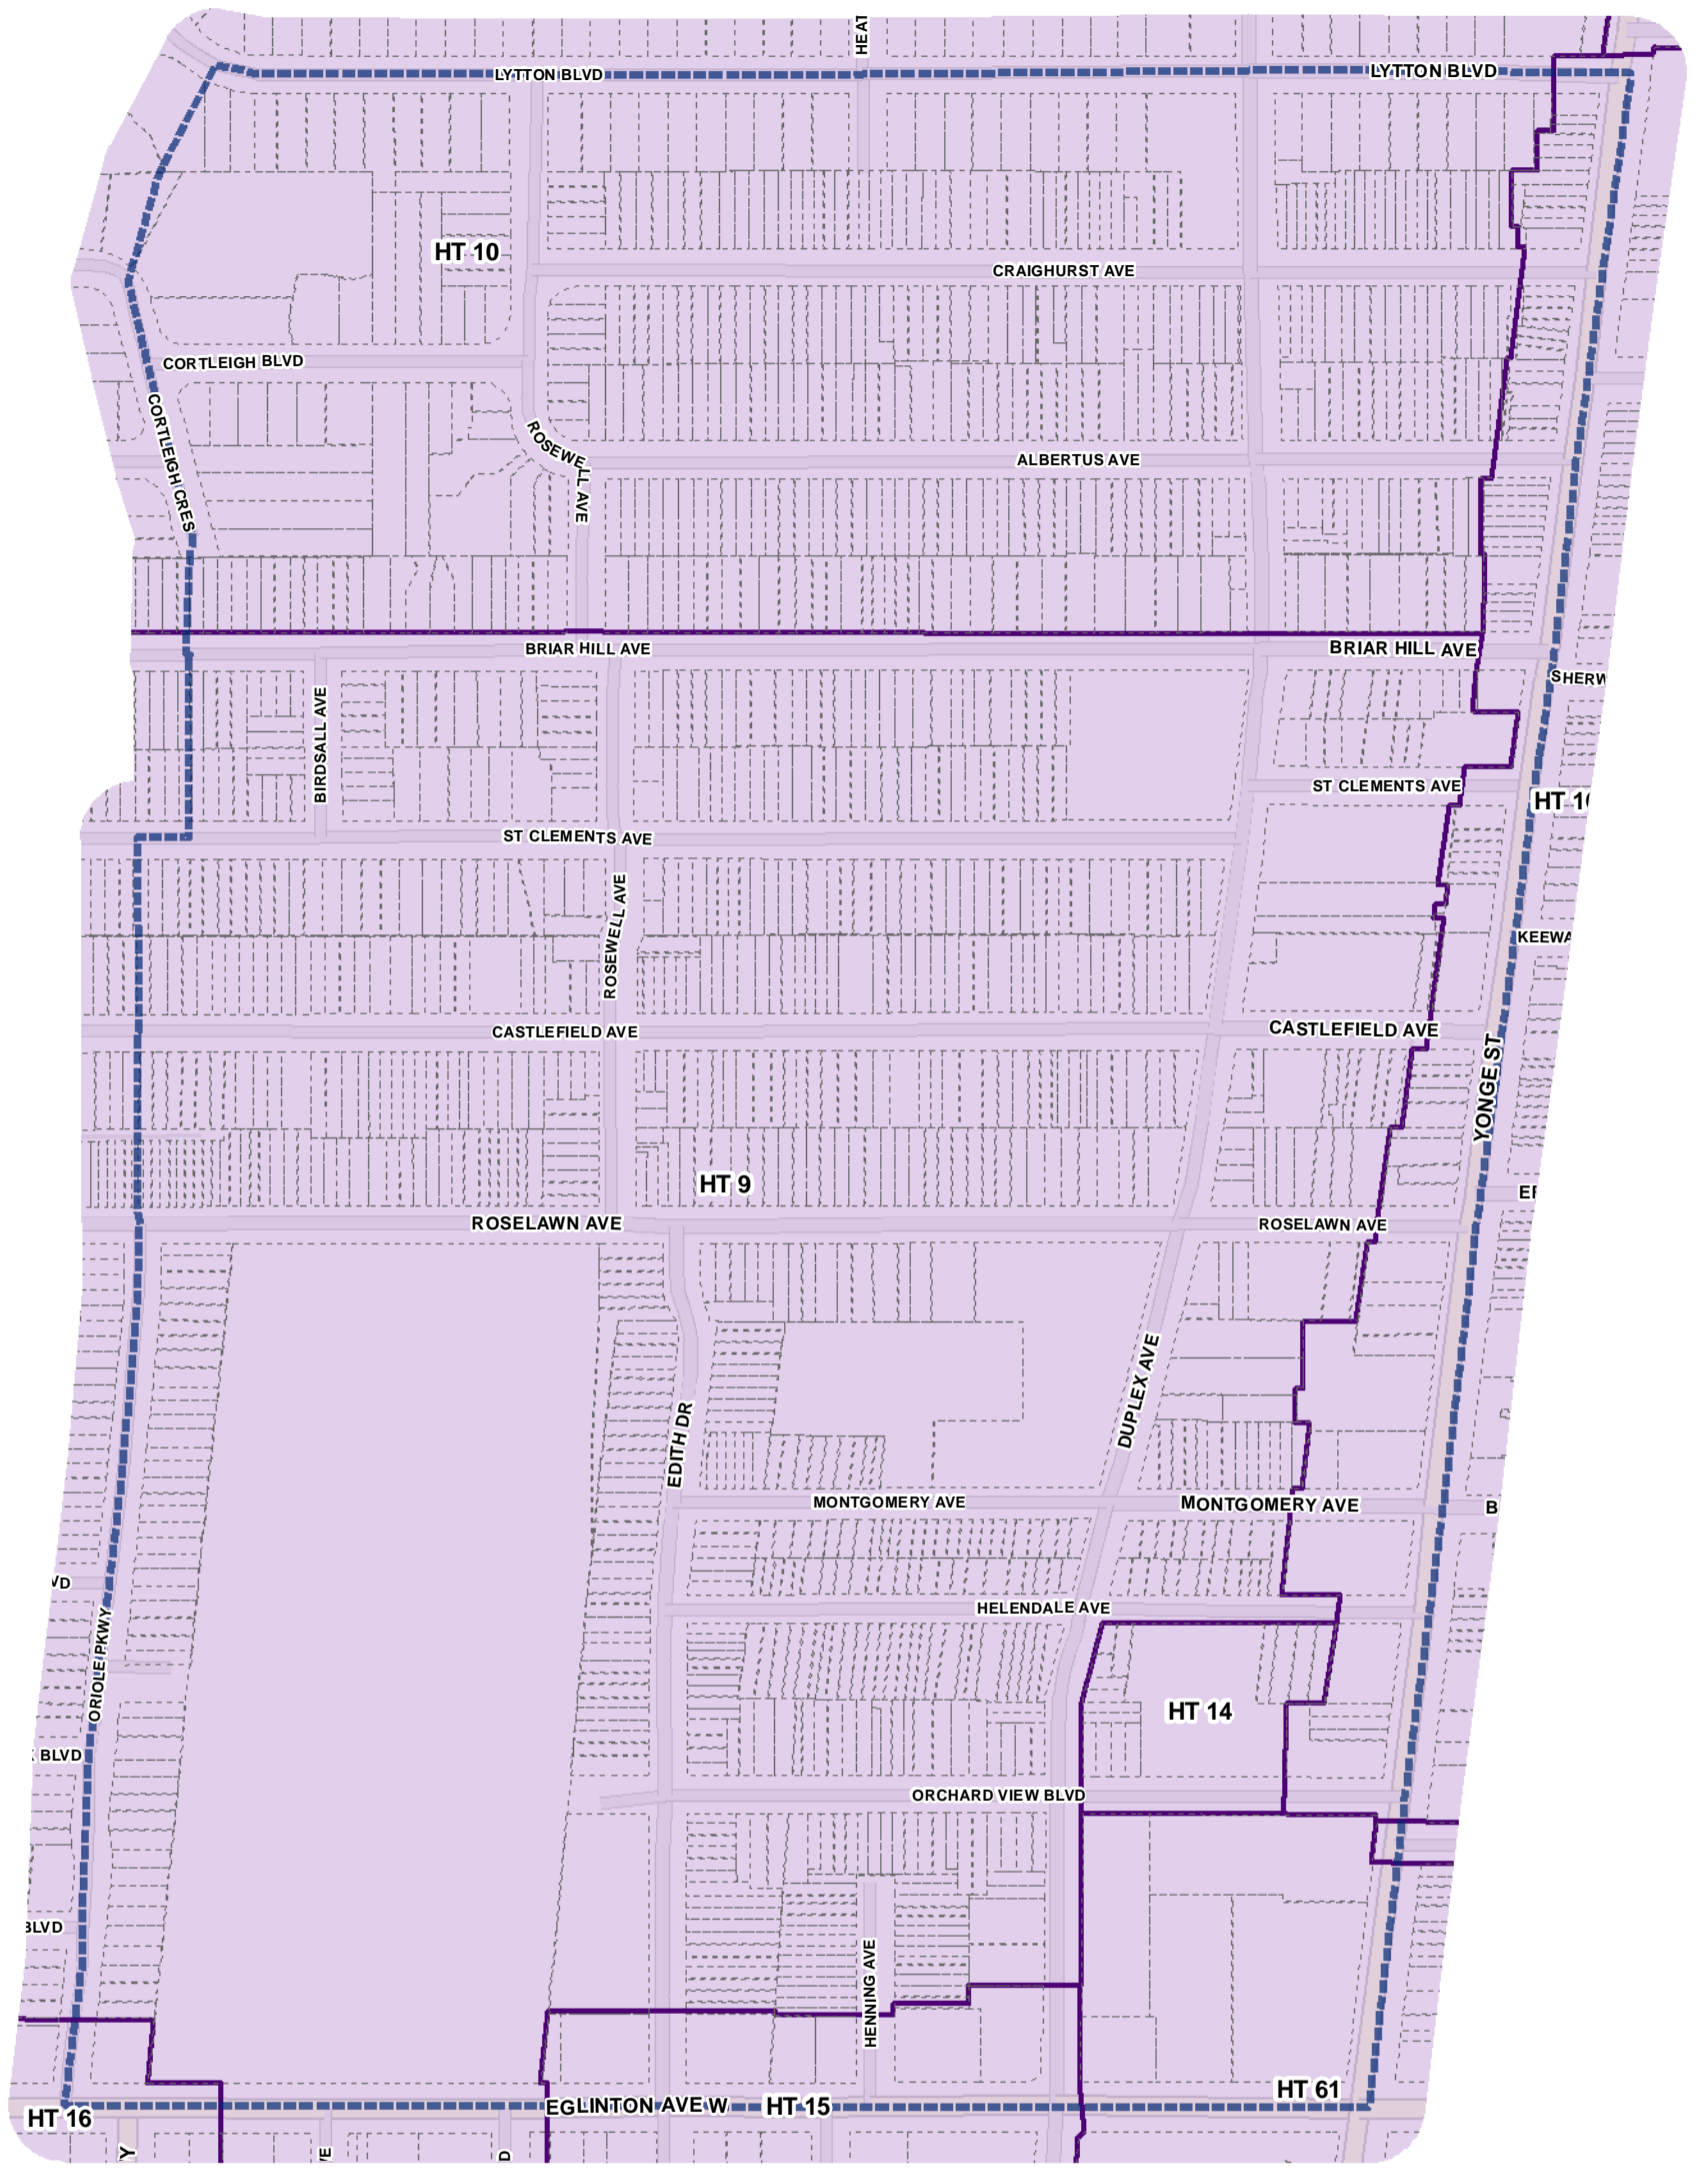

-  Height Overlay
-  Map Sheet Boundary
-  Properties
-  Railway
-  Hydro Line

1:4,000

Height Overlay Map

April 21, 2010
Planning & Growth Management
Committee Meeting

-  Height Overlay
-  Map Sheet Boundary
-  Properties
-  Railway
-  Hydro Line

Toronto City Planning
 Zoning Bylaw Map Book Series

Height Overlay Map

April 21, 2010
 Planning & Growth Management
 Committee Meeting

- Height Overlay
- Map Sheet Boundary
- Properties
- Railway
- Hydro Line

Height Overlay Map

April 21, 2010
Planning & Growth Management
Committee Meeting

-  Height Overlay
-  Map Sheet Boundary
-  Properties
-  Railway
-  Hydro Line

-  Height Overlay
-  Map Sheet Boundary
-  Properties
-  Railway
-  Hydro Line

-  Height Overlay
-  Map Sheet Boundary
-  Properties
-  Railway
-  Hydro Line

-  Height Overlay
-  Map Sheet Boundary
-  Properties
-  Railway
-  Hydro Line

Toronto City Planning
 Zoning Bylaw Map Book Series