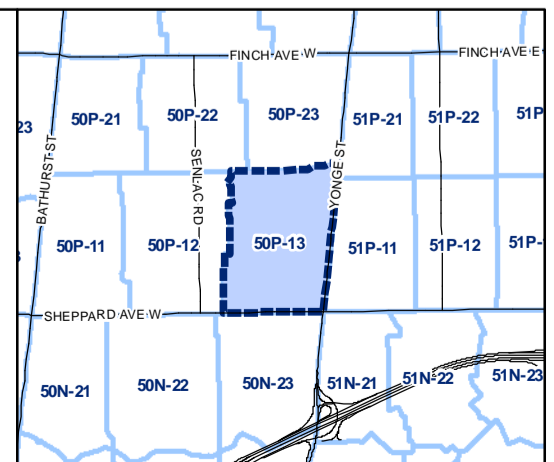

Height Overlay Map

April 21, 2010
Planning & Growth Management
Committee Meeting

- Height Overlay
- Map Sheet Boundary
- Properties
- Railway
- Hydro Line