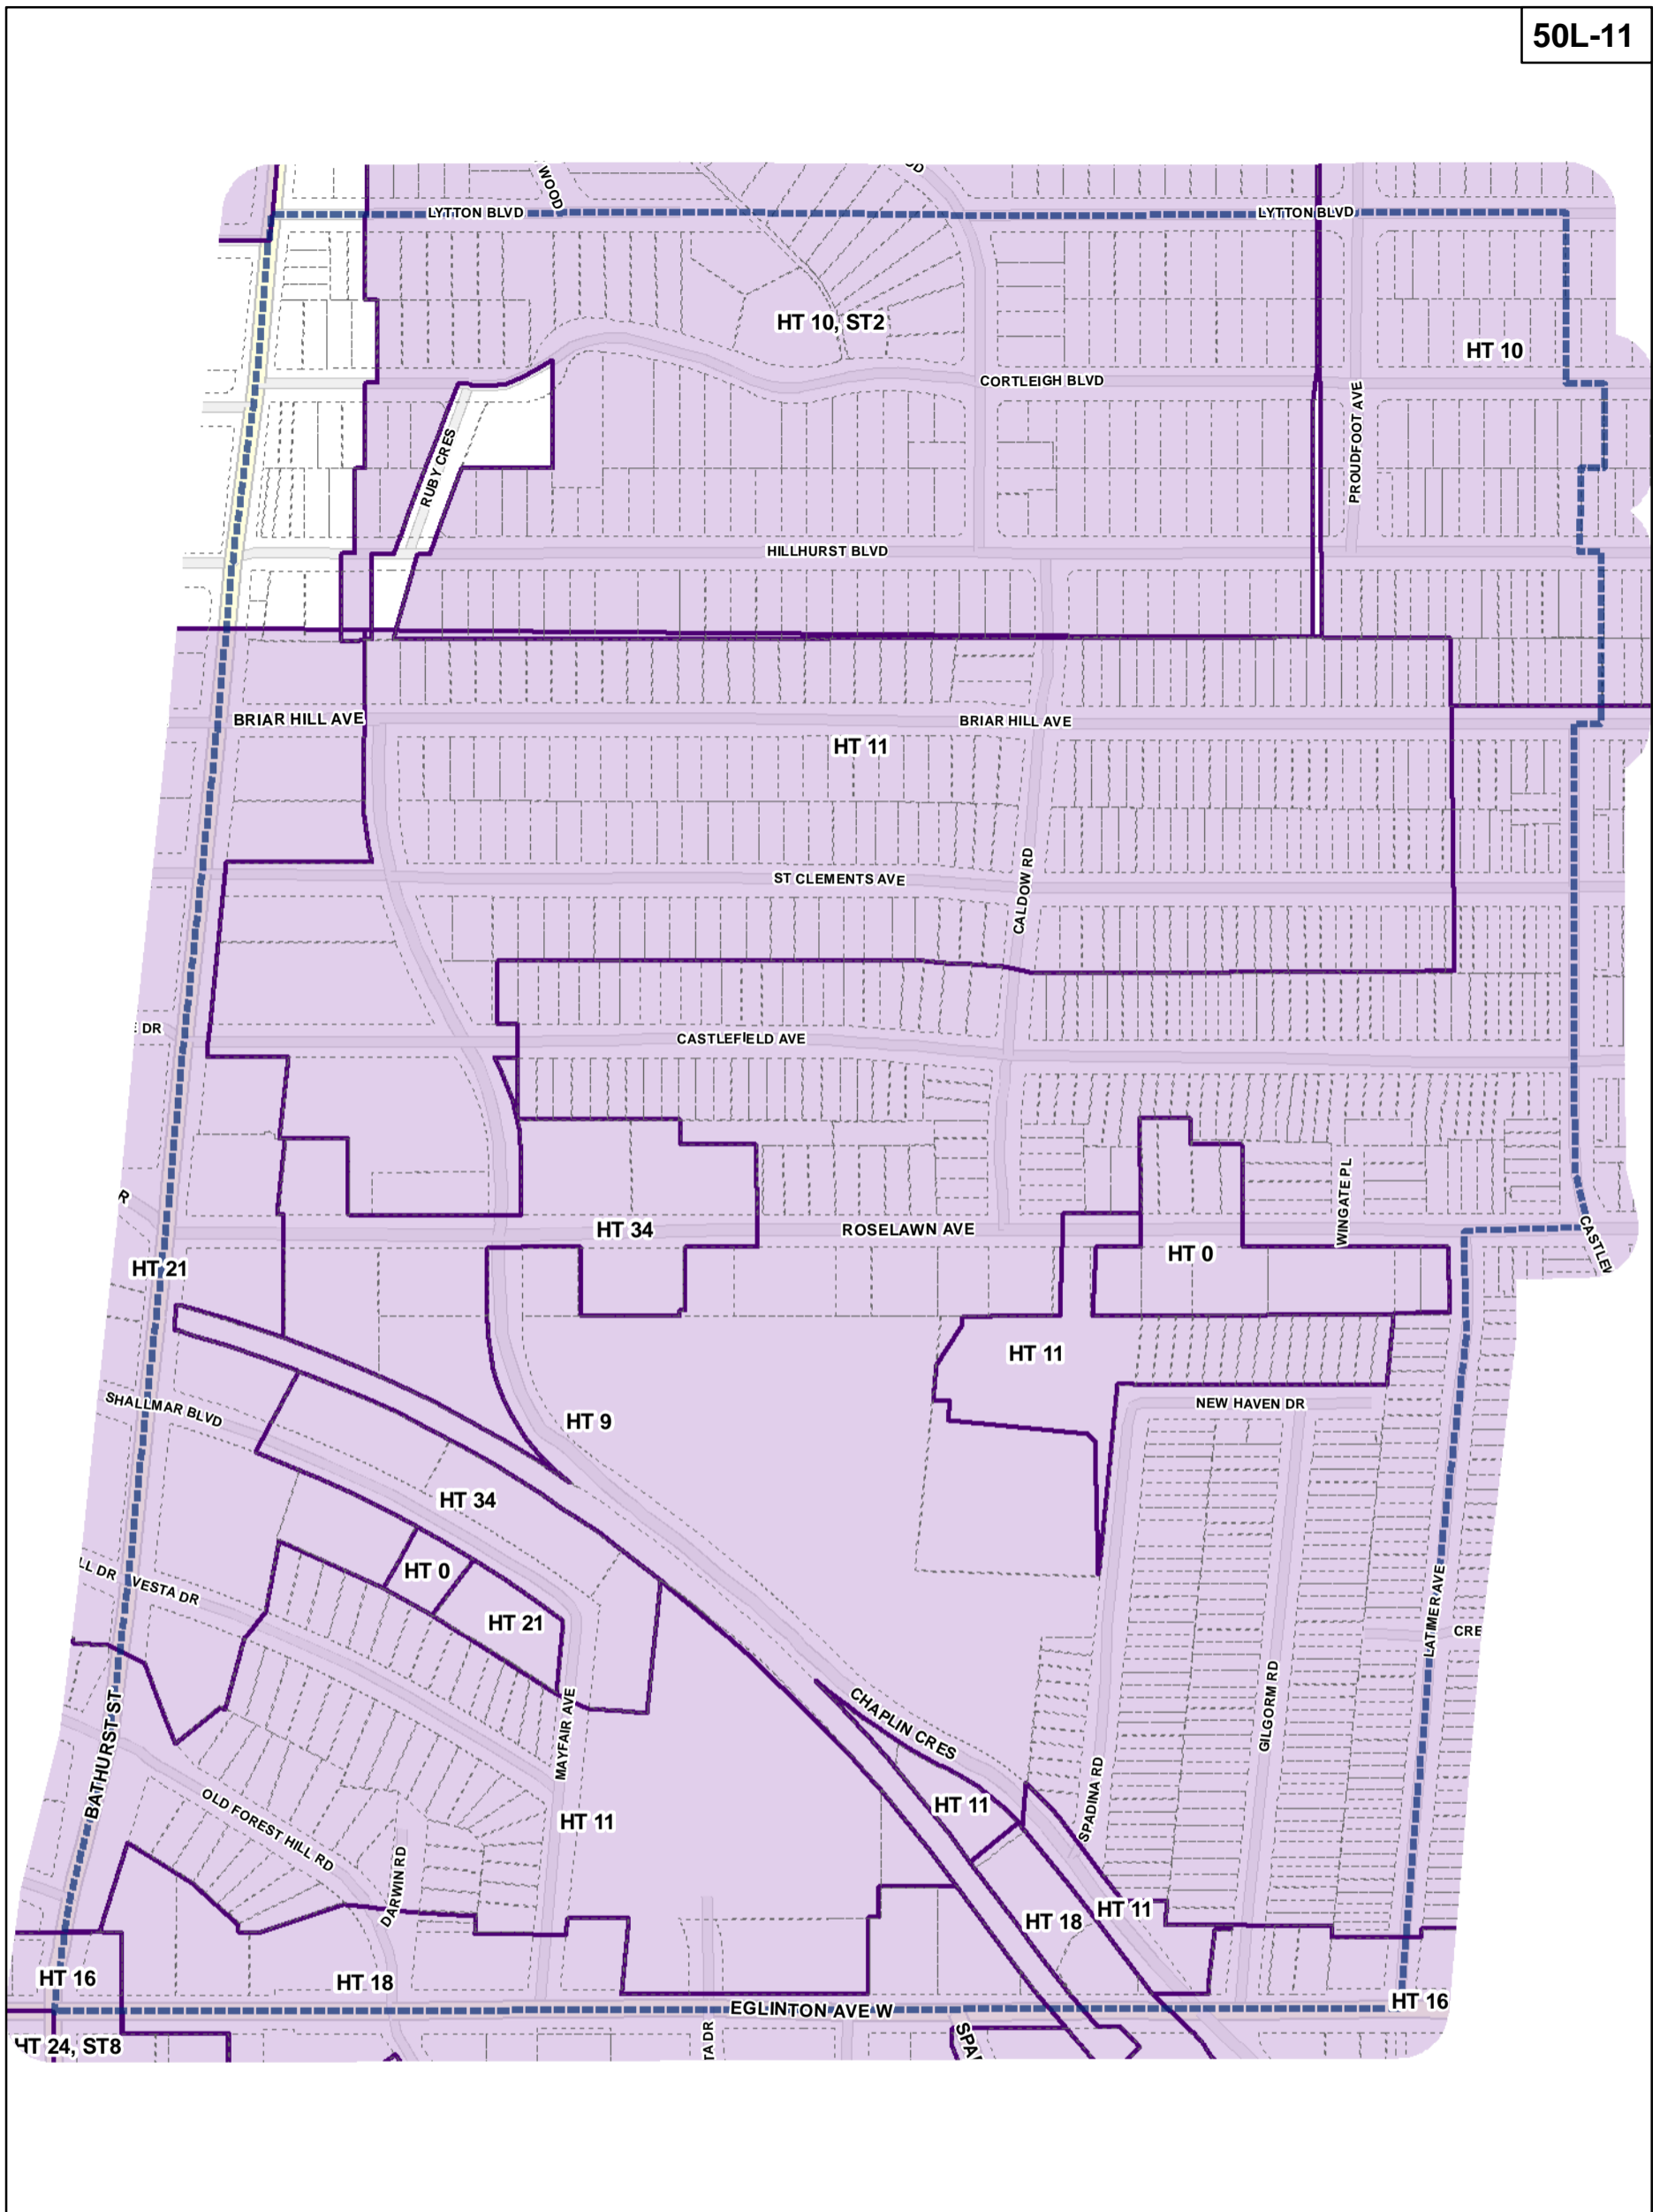

-  Height Overlay
-  Map Sheet Boundary
-  Properties
-  Railway
-  Hydro Line

-  Height Overlay
-  Map Sheet Boundary
-  Properties
-  Railway
-  Hydro Line

Height Overlay Map

April 21, 2010
Planning & Growth Management
Committee Meeting

-  Height Overlay
-  Map Sheet Boundary
-  Properties
-  Railway
-  Hydro Line

1:4,000

Height Overlay Map

April 21, 2010
Planning & Growth Management
Committee Meeting

-  Height Overlay
-  Map Sheet Boundary
-  Properties
-  Railway
-  Hydro Line

Toronto City Planning
 Zoning Bylaw Map Book Series

Height Overlay Map

April 21, 2010
 Planning & Growth Management
 Committee Meeting

- Height Overlay
- Map Sheet Boundary
- Properties
- Railway
- Hydro Line