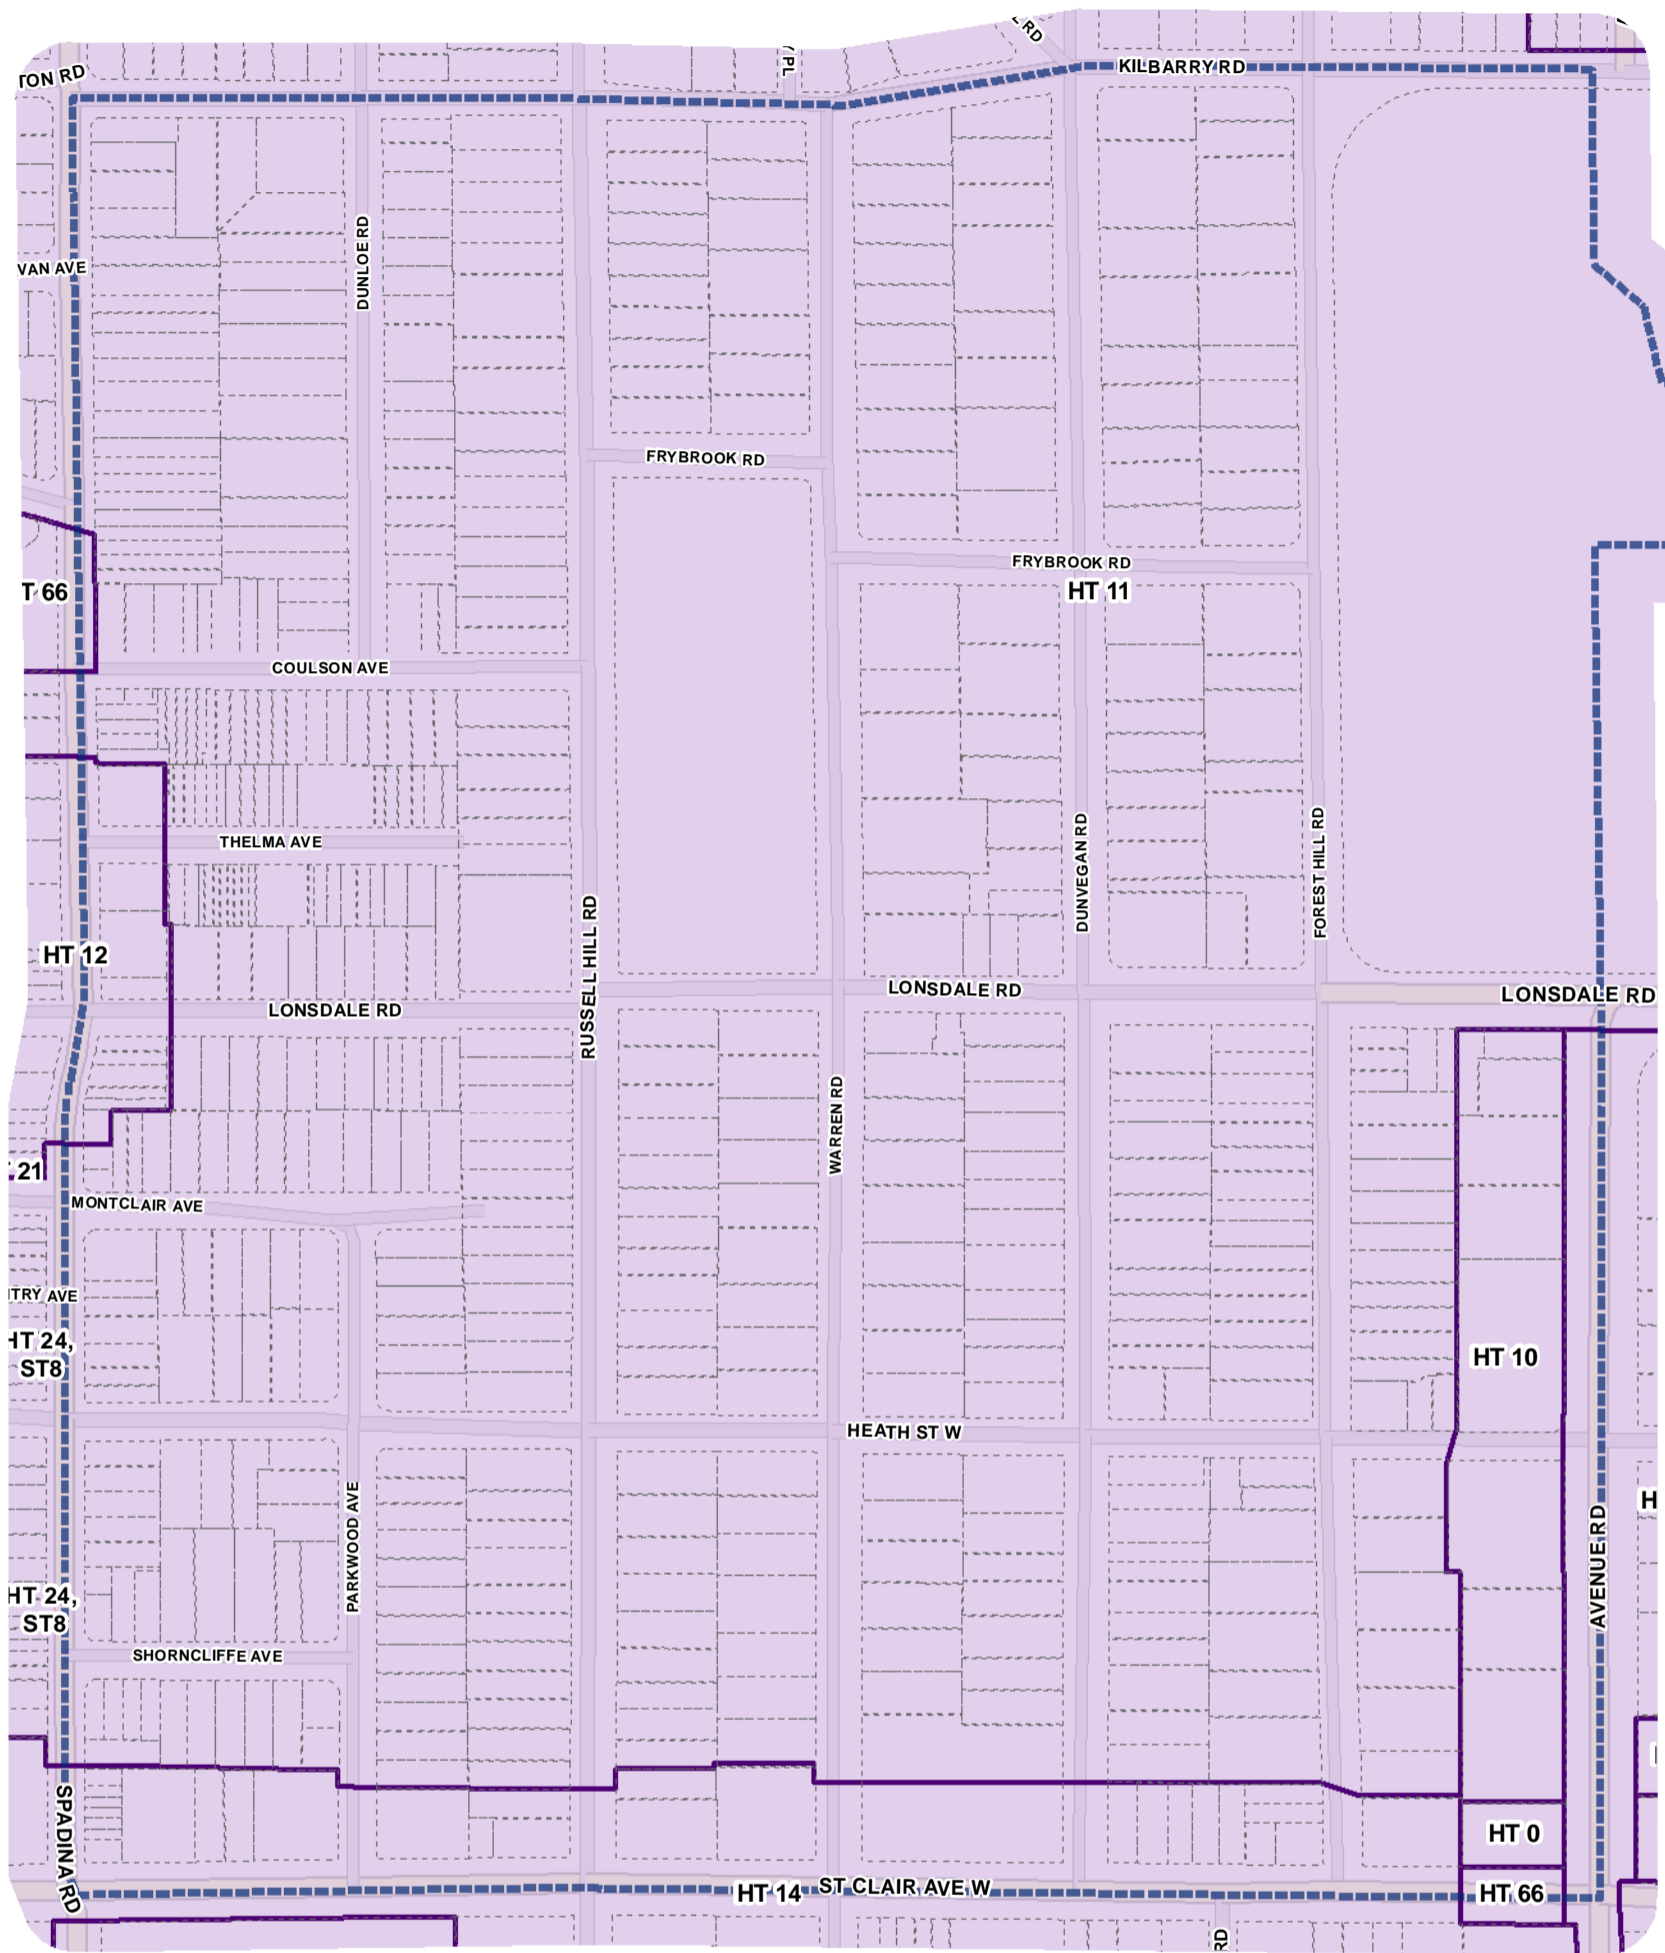

- Height Overlay
- Map Sheet Boundary
- Properties
- Railway
- Hydro Line

1:4,000