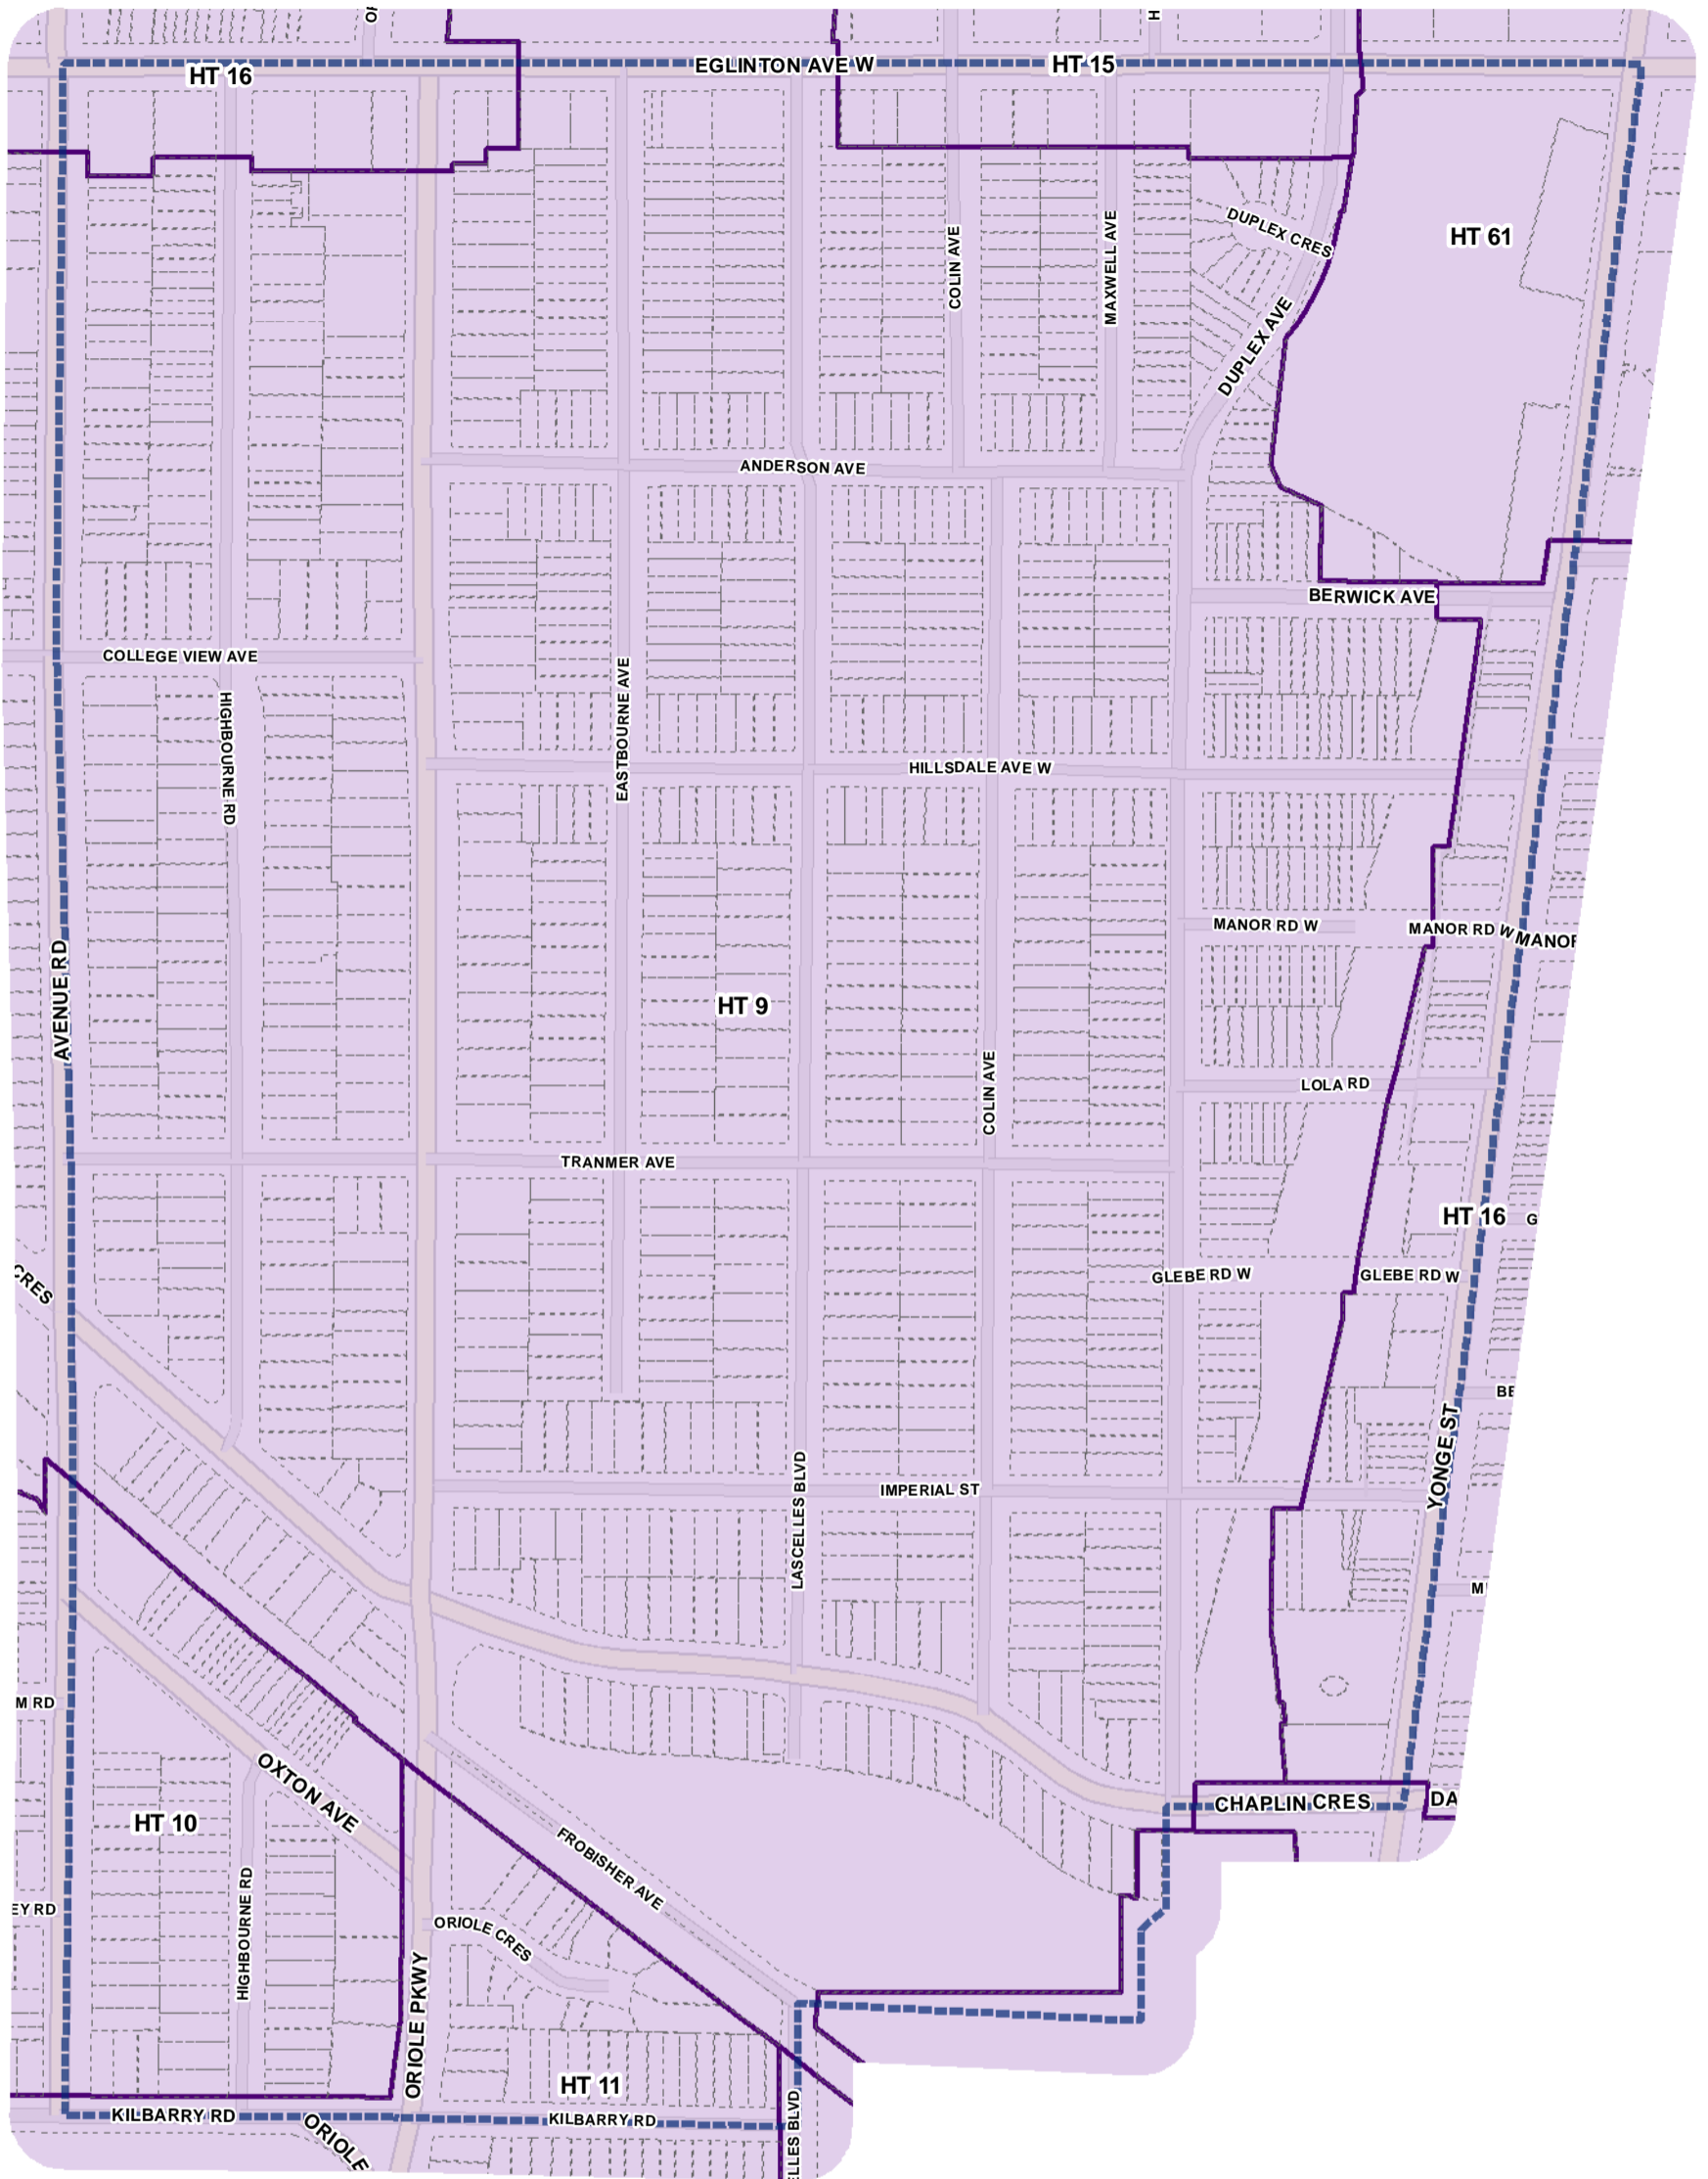

-  Height Overlay
-  Map Sheet Boundary
-  Properties
-  Railway
-  Hydro Line

-  Height Overlay
-  Map Sheet Boundary
-  Properties
-  Railway
-  Hydro Line

Height Overlay Map

April 21, 2010
Planning & Growth Management
Committee Meeting

-  Height Overlay
-  Map Sheet Boundary
-  Properties
-  Railway
-  Hydro Line

1:4,000

Height Overlay Map

April 21, 2010
Planning & Growth Management
Committee Meeting

-  Height Overlay
-  Map Sheet Boundary
-  Properties
-  Railway
-  Hydro Line