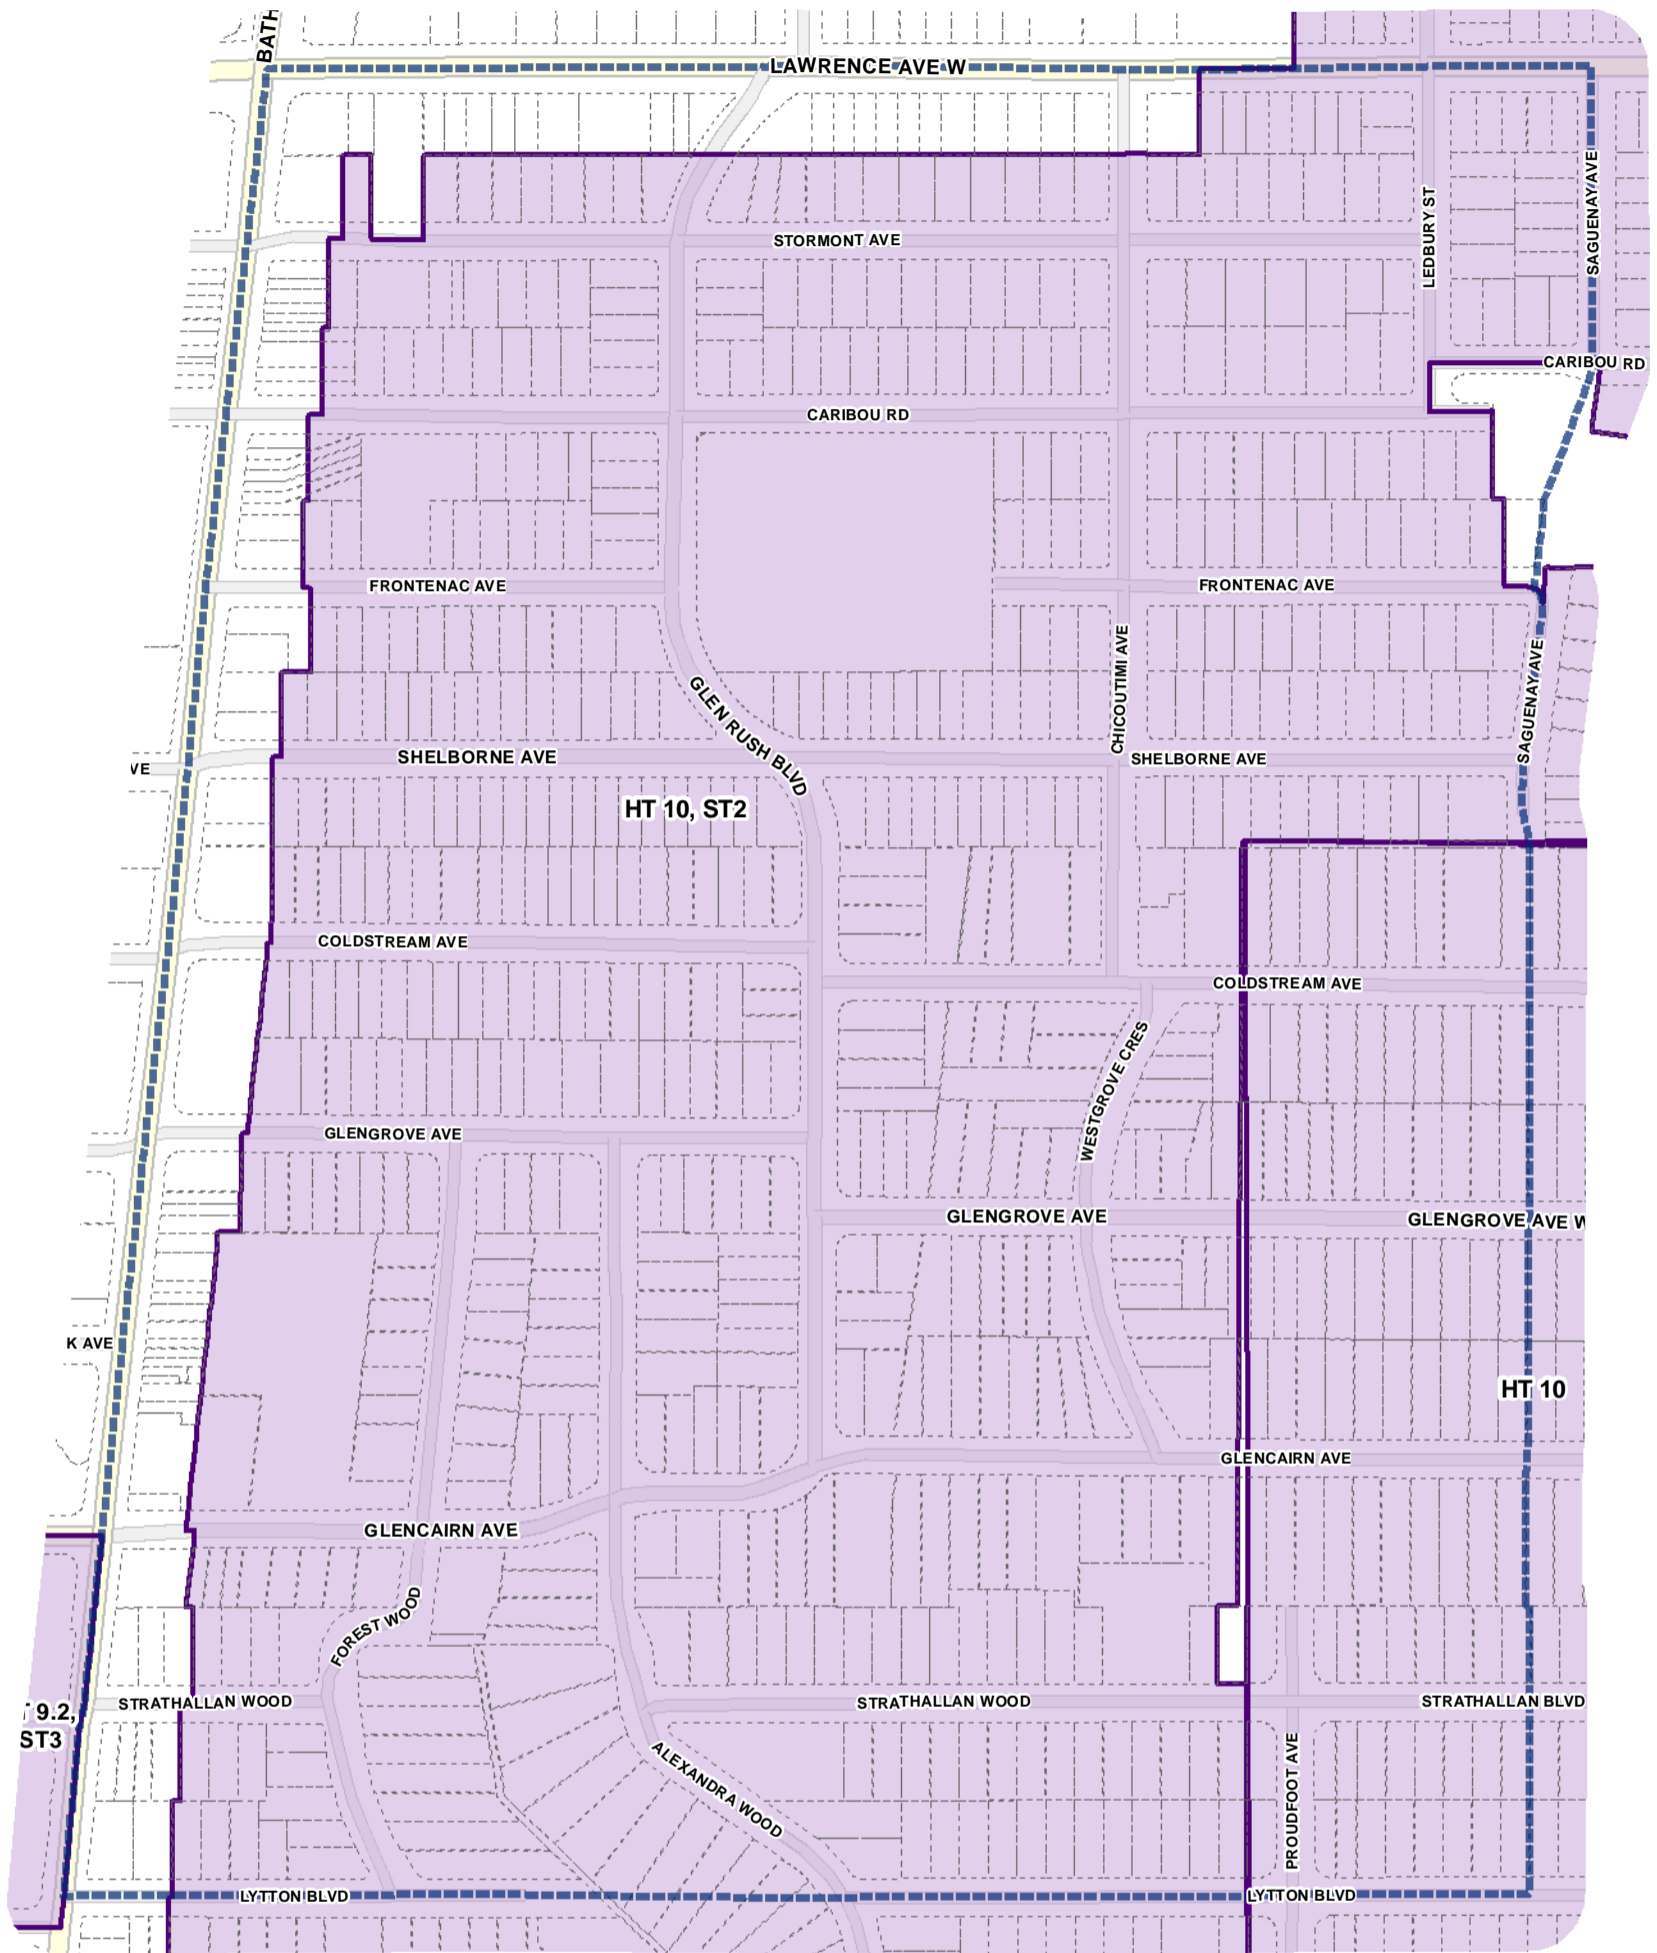

Toronto City Planning
 Zoning Bylaw Map Book Series

Height Overlay Map

April 21, 2010
 Planning & Growth Management
 Committee Meeting

- Height Overlay
- Map Sheet Boundary
- Properties
- Railway
- Hydro Line

Height Overlay Map

April 21, 2010
 Planning & Growth Management
 Committee Meeting

-  Height Overlay
-  Map Sheet Boundary
-  Properties
-  Railway
-  Hydro Line

-  Height Overlay
-  Map Sheet Boundary
-  Properties
-  Railway
-  Hydro Line

-  Height Overlay
-  Map Sheet Boundary
-  Properties
-  Railway
-  Hydro Line

-  Height Overlay
-  Map Sheet Boundary
-  Properties
-  Railway
-  Hydro Line

Toronto City Planning
 Zoning Bylaw Map Book Series