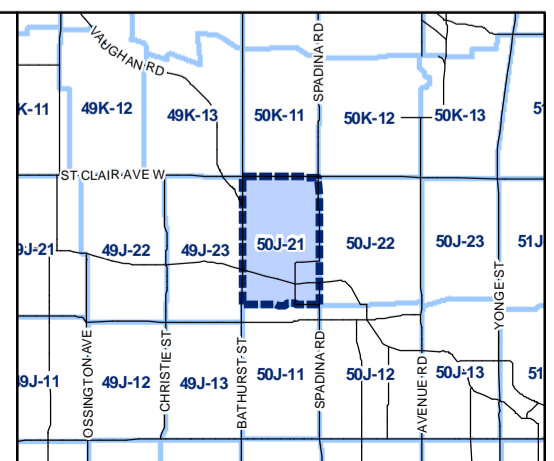

Height Overlay Map

April 21, 2010
Planning & Growth Management
Committee Meeting

-  Height Overlay
-  Map Sheet Boundary
-  Properties
-  Railway
-  Hydro Line

-  Height Overlay
-  Map Sheet Boundary
-  Properties
-  Railway
-  Hydro Line