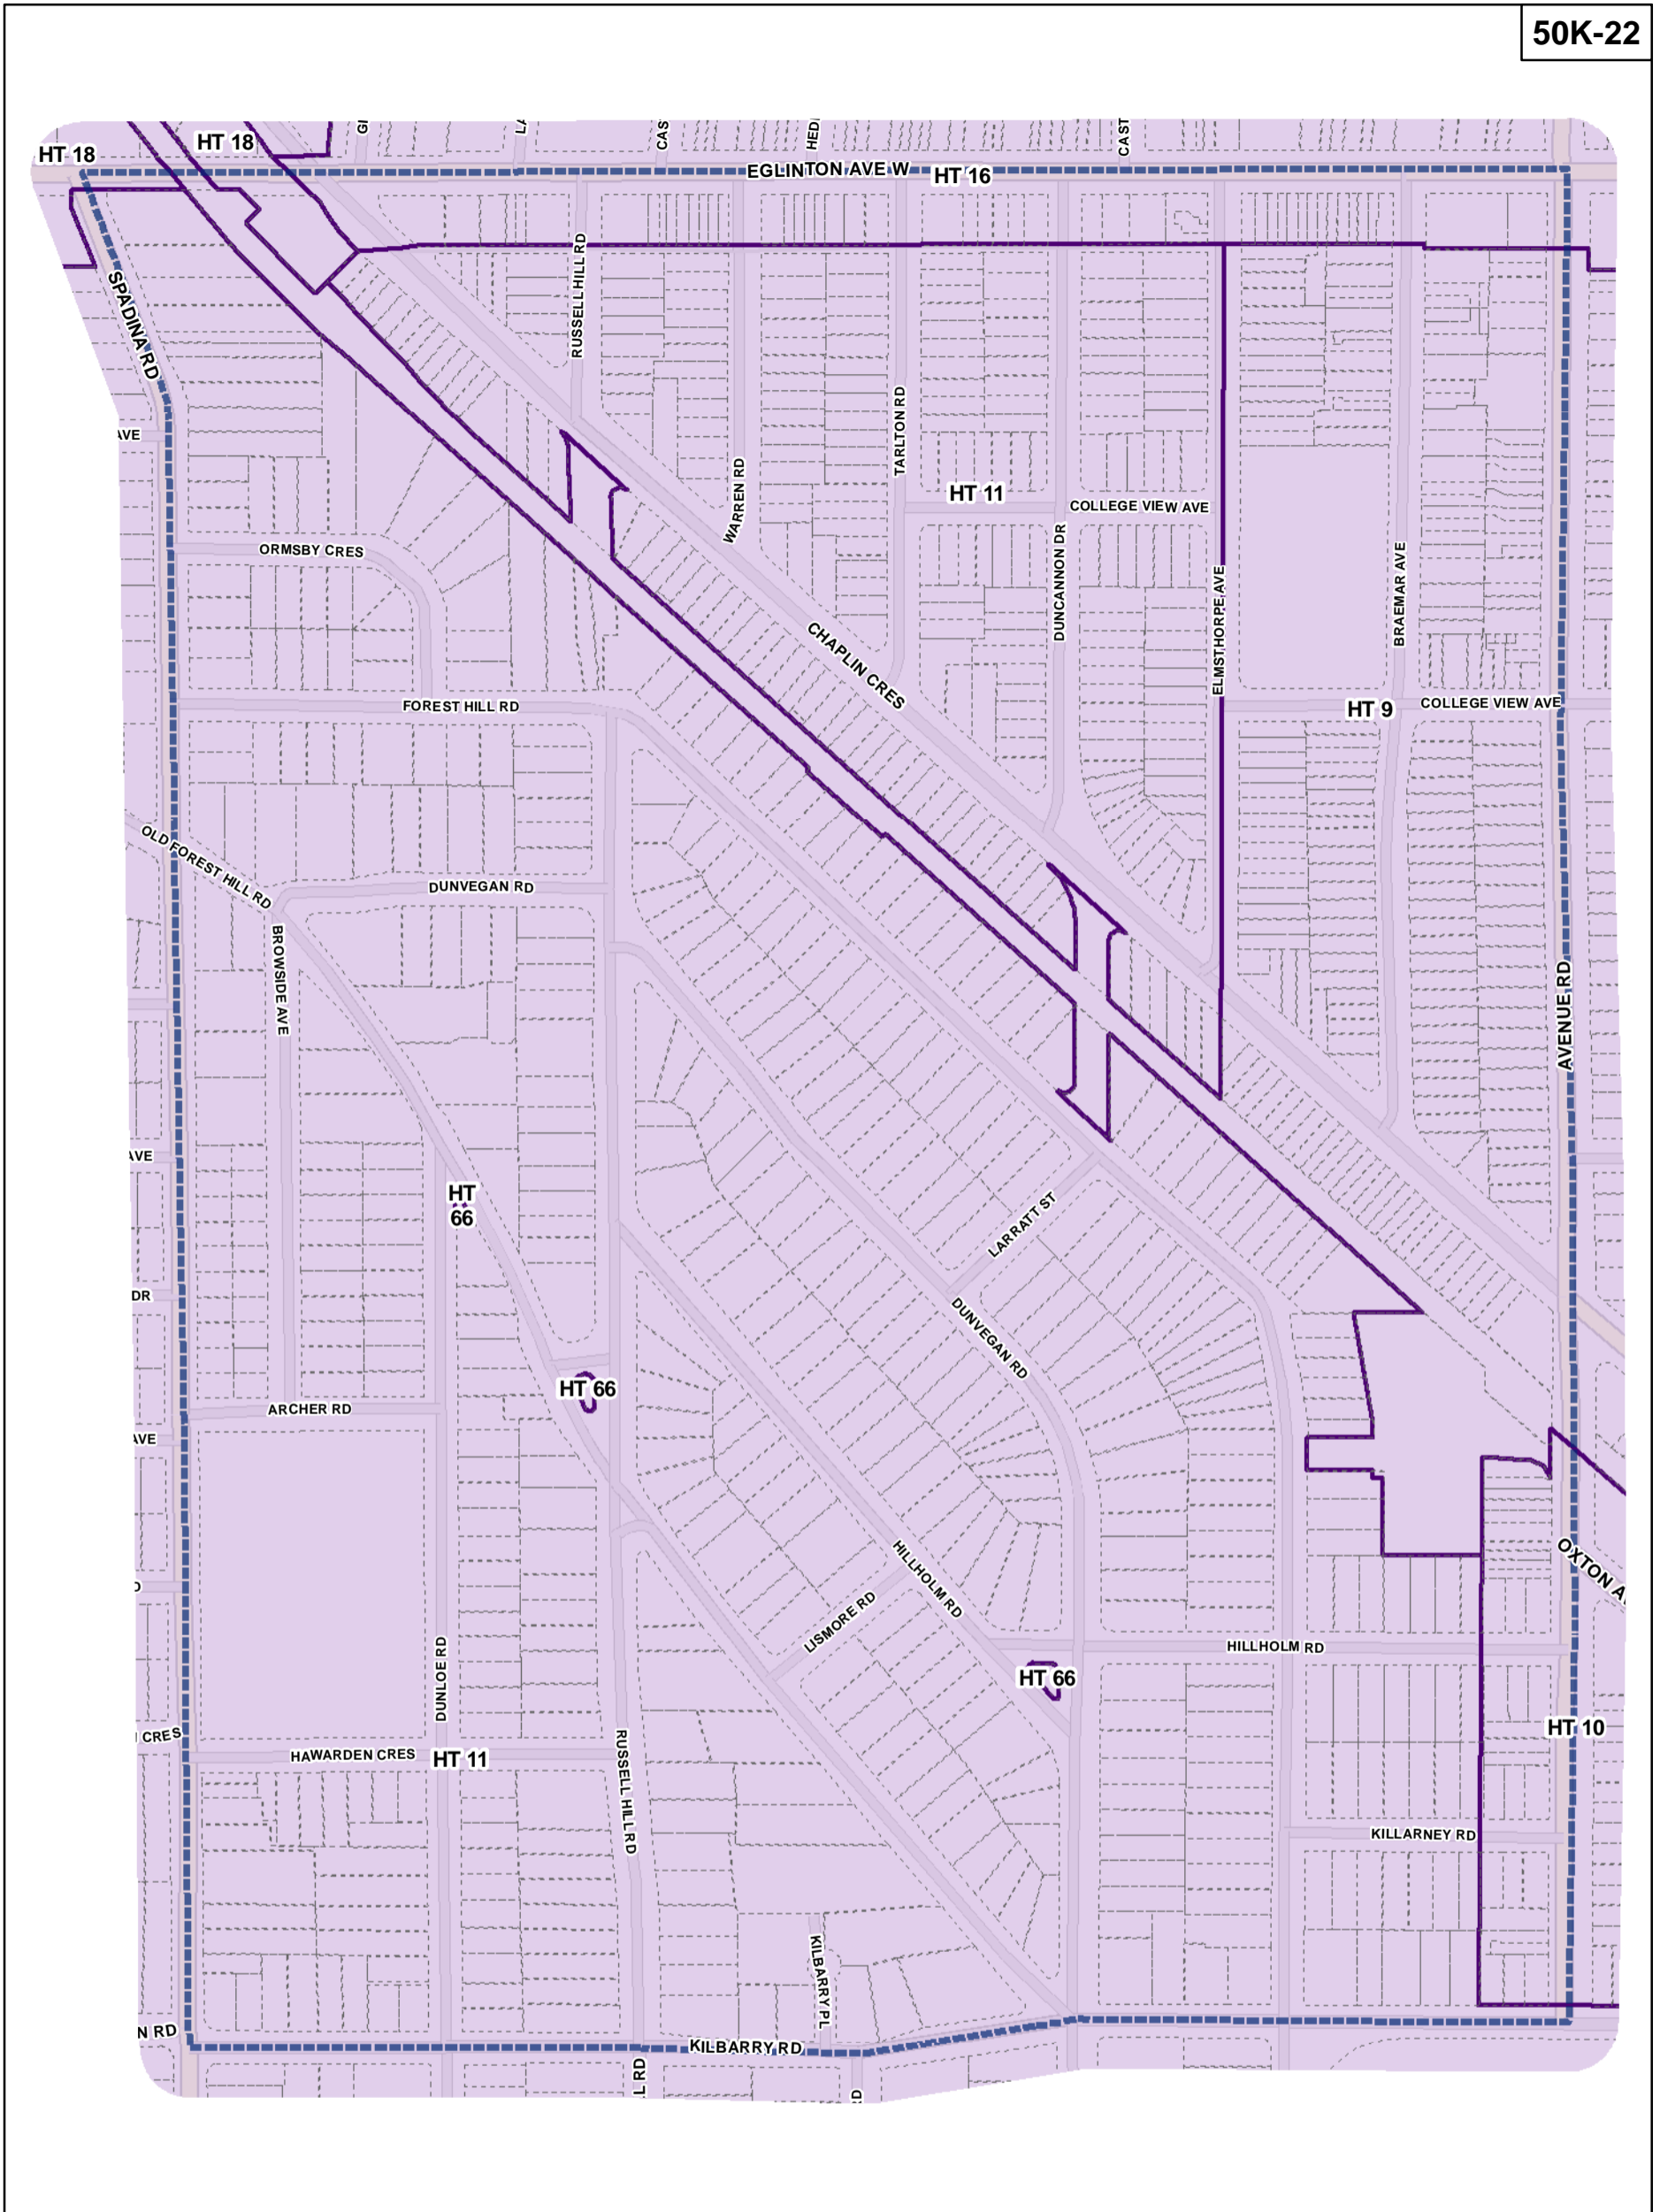

-  Height Overlay
-  Map Sheet Boundary
-  Properties
-  Railway
-  Hydro Line

-  Height Overlay
-  Map Sheet Boundary
-  Properties
-  Railway
-  Hydro Line

1:4,000

Height Overlay Map

April 21, 2010
Planning & Growth Management
Committee Meeting

-  Height Overlay
-  Map Sheet Boundary
-  Properties
-  Railway
-  Hydro Line

-  Height Overlay
-  Map Sheet Boundary
-  Properties
-  Railway
-  Hydro Line

Height Overlay Map

April 21, 2010
Planning & Growth Management
Committee Meeting