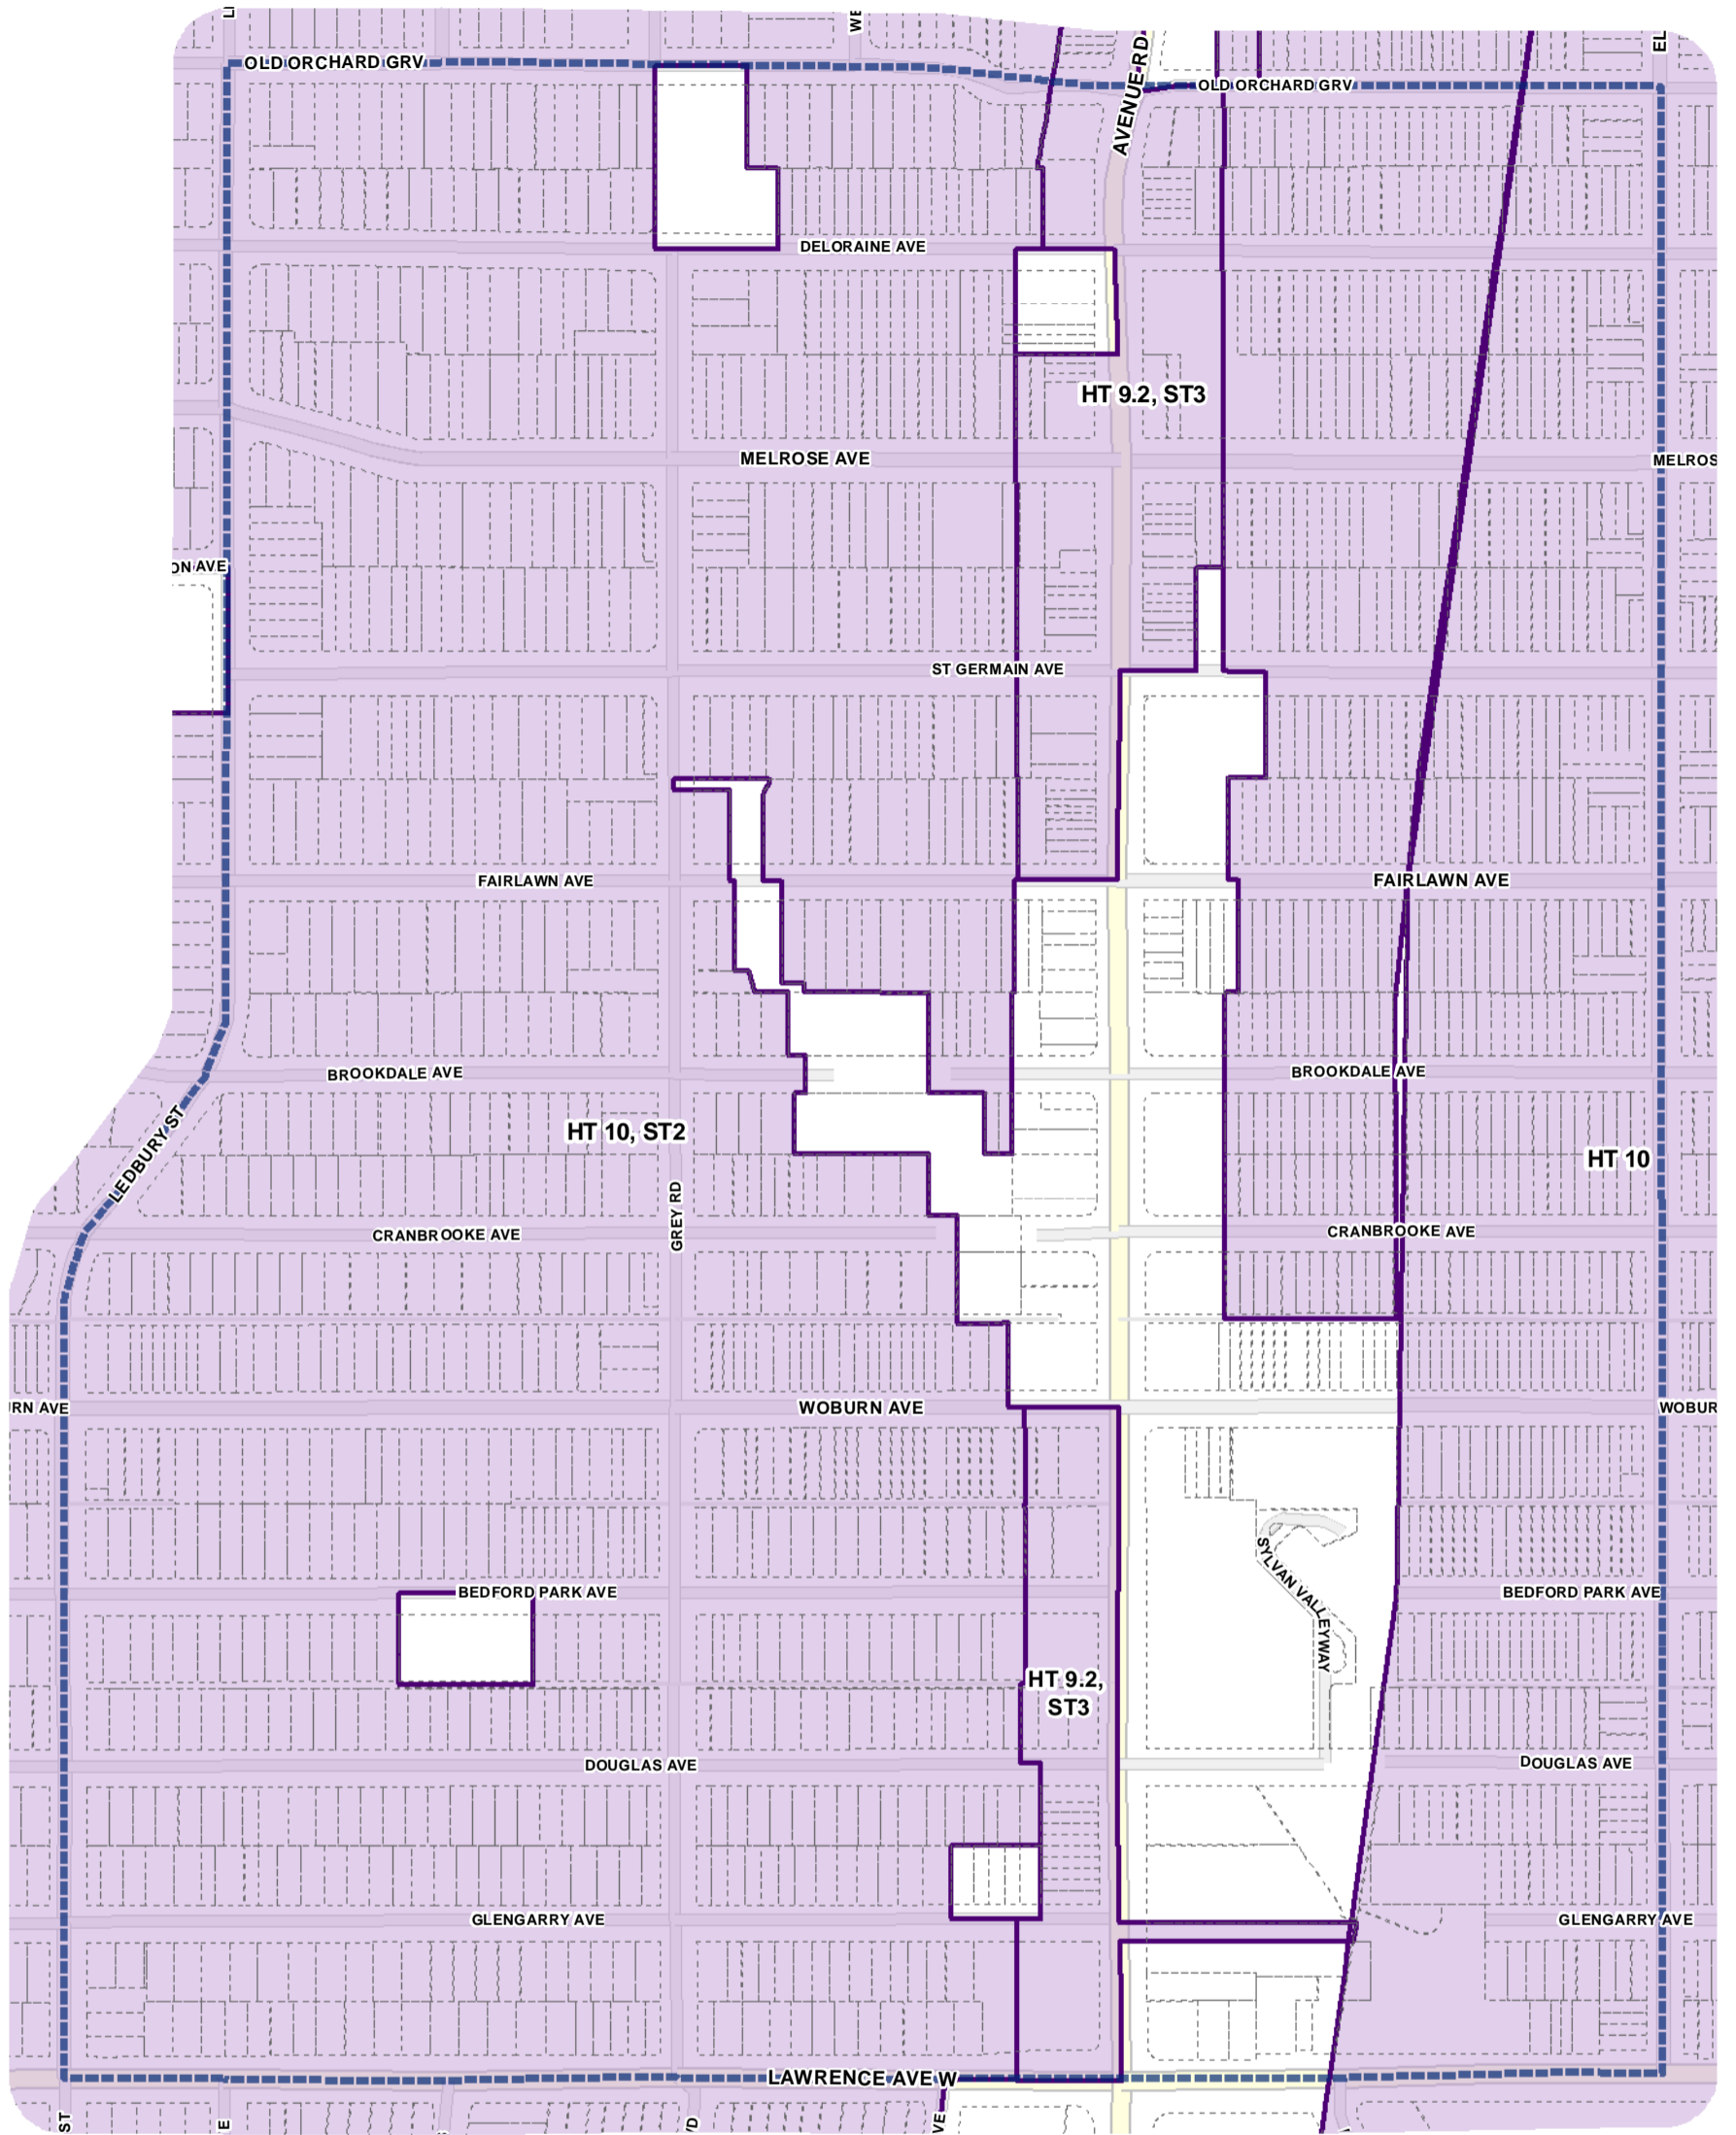

- Height Overlay
- Map Sheet Boundary
- Properties
- Railway
- Hydro Line