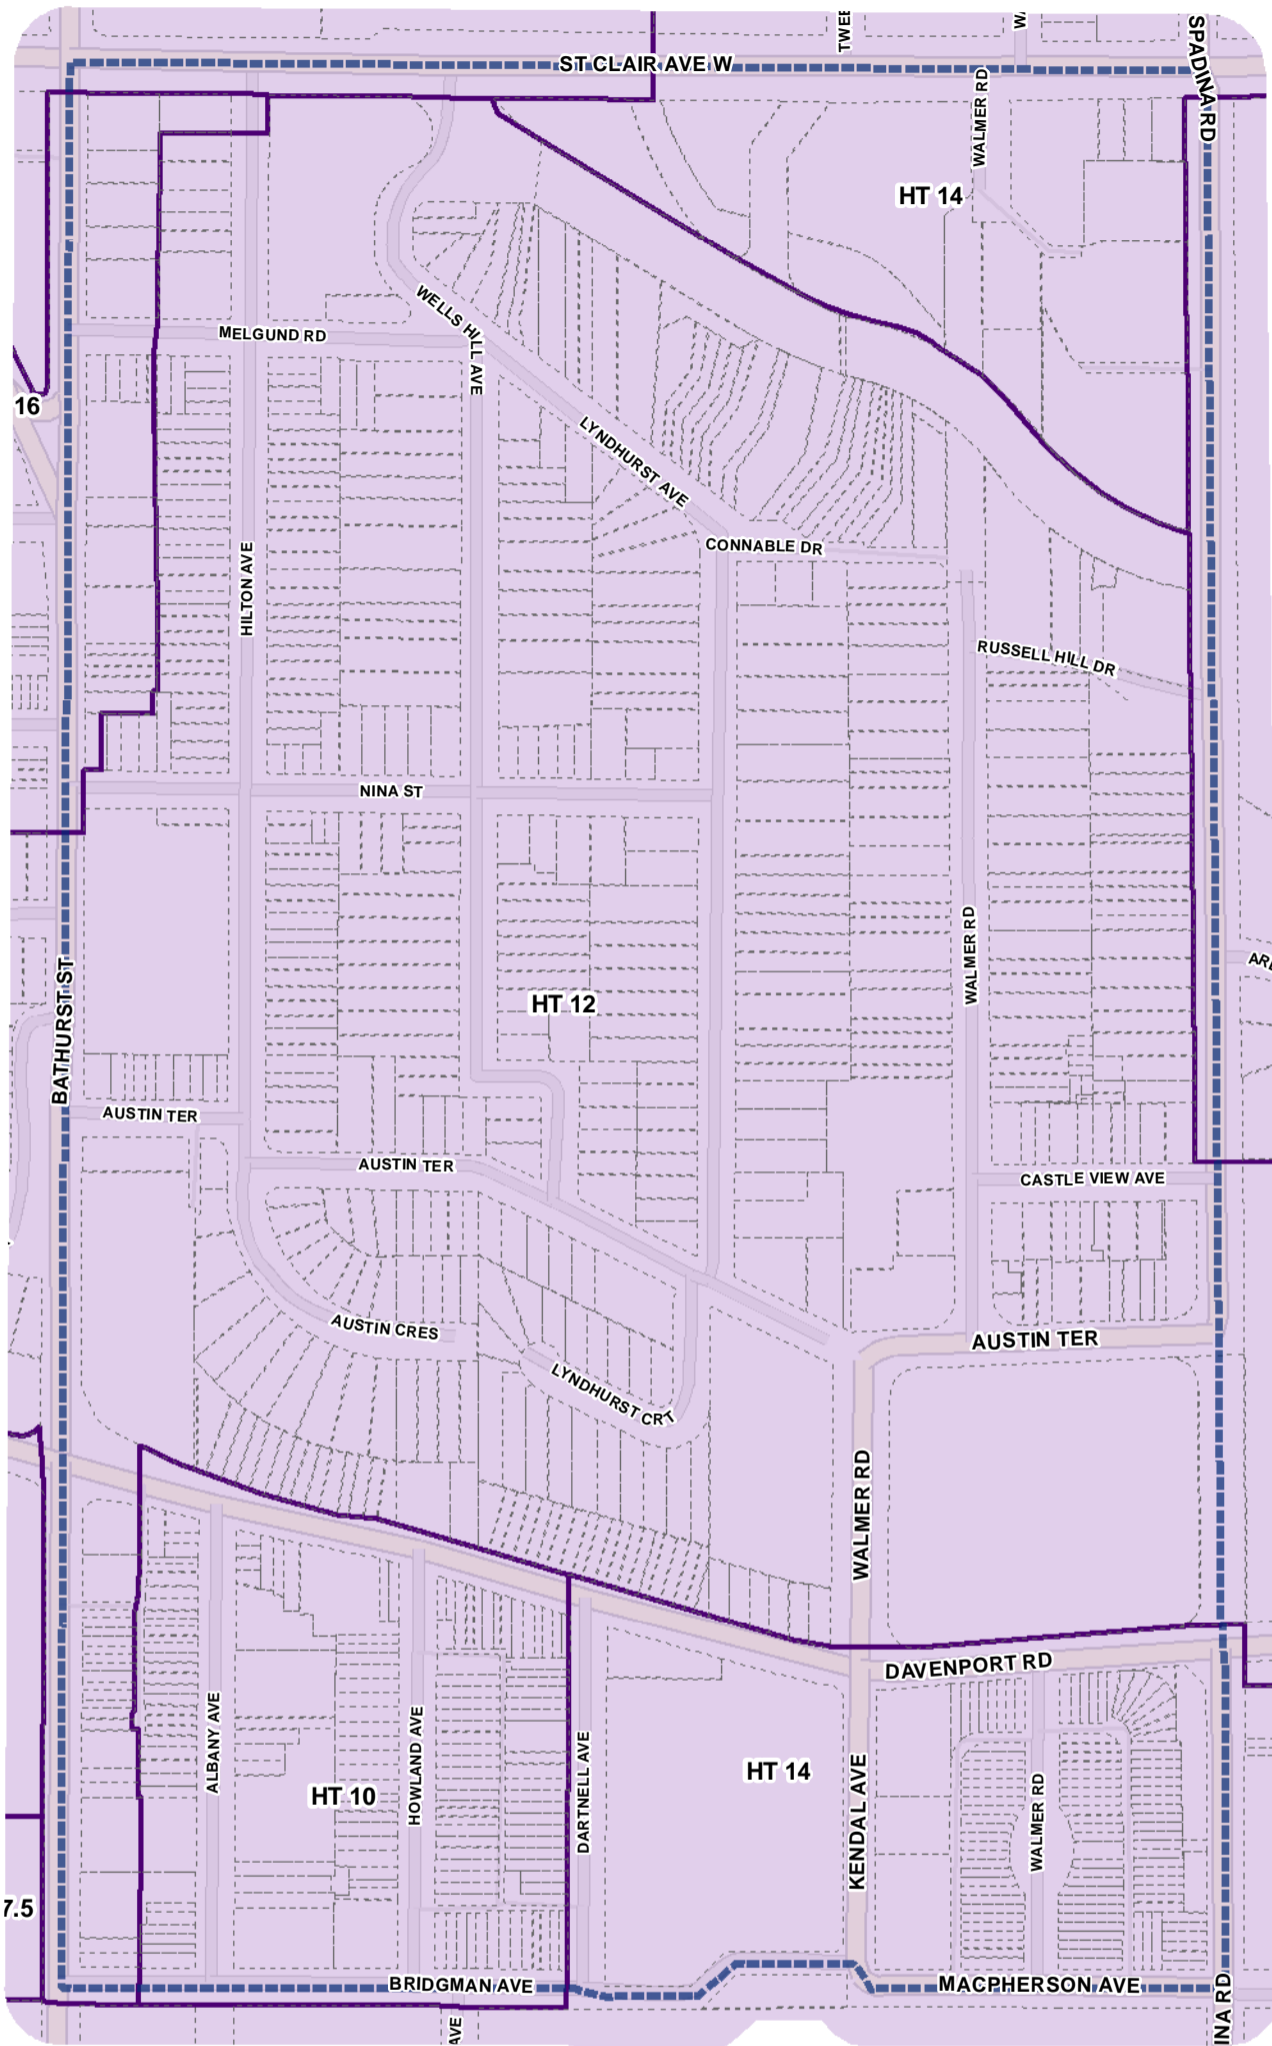

-  Height Overlay
-  Map Sheet Boundary
-  Properties
-  Railway
-  Hydro Line

Height Overlay Map

April 21, 2010
Planning & Growth Management
Committee Meeting

-  Height Overlay
-  Map Sheet Boundary
-  Properties
-  Railway
-  Hydro Line

Height Overlay Map

April 21, 2010
Planning & Growth Management
Committee Meeting

-  Height Overlay
-  Map Sheet Boundary
-  Properties
-  Railway
-  Hydro Line

-  Height Overlay
-  Map Sheet Boundary
-  Properties
-  Railway
-  Hydro Line