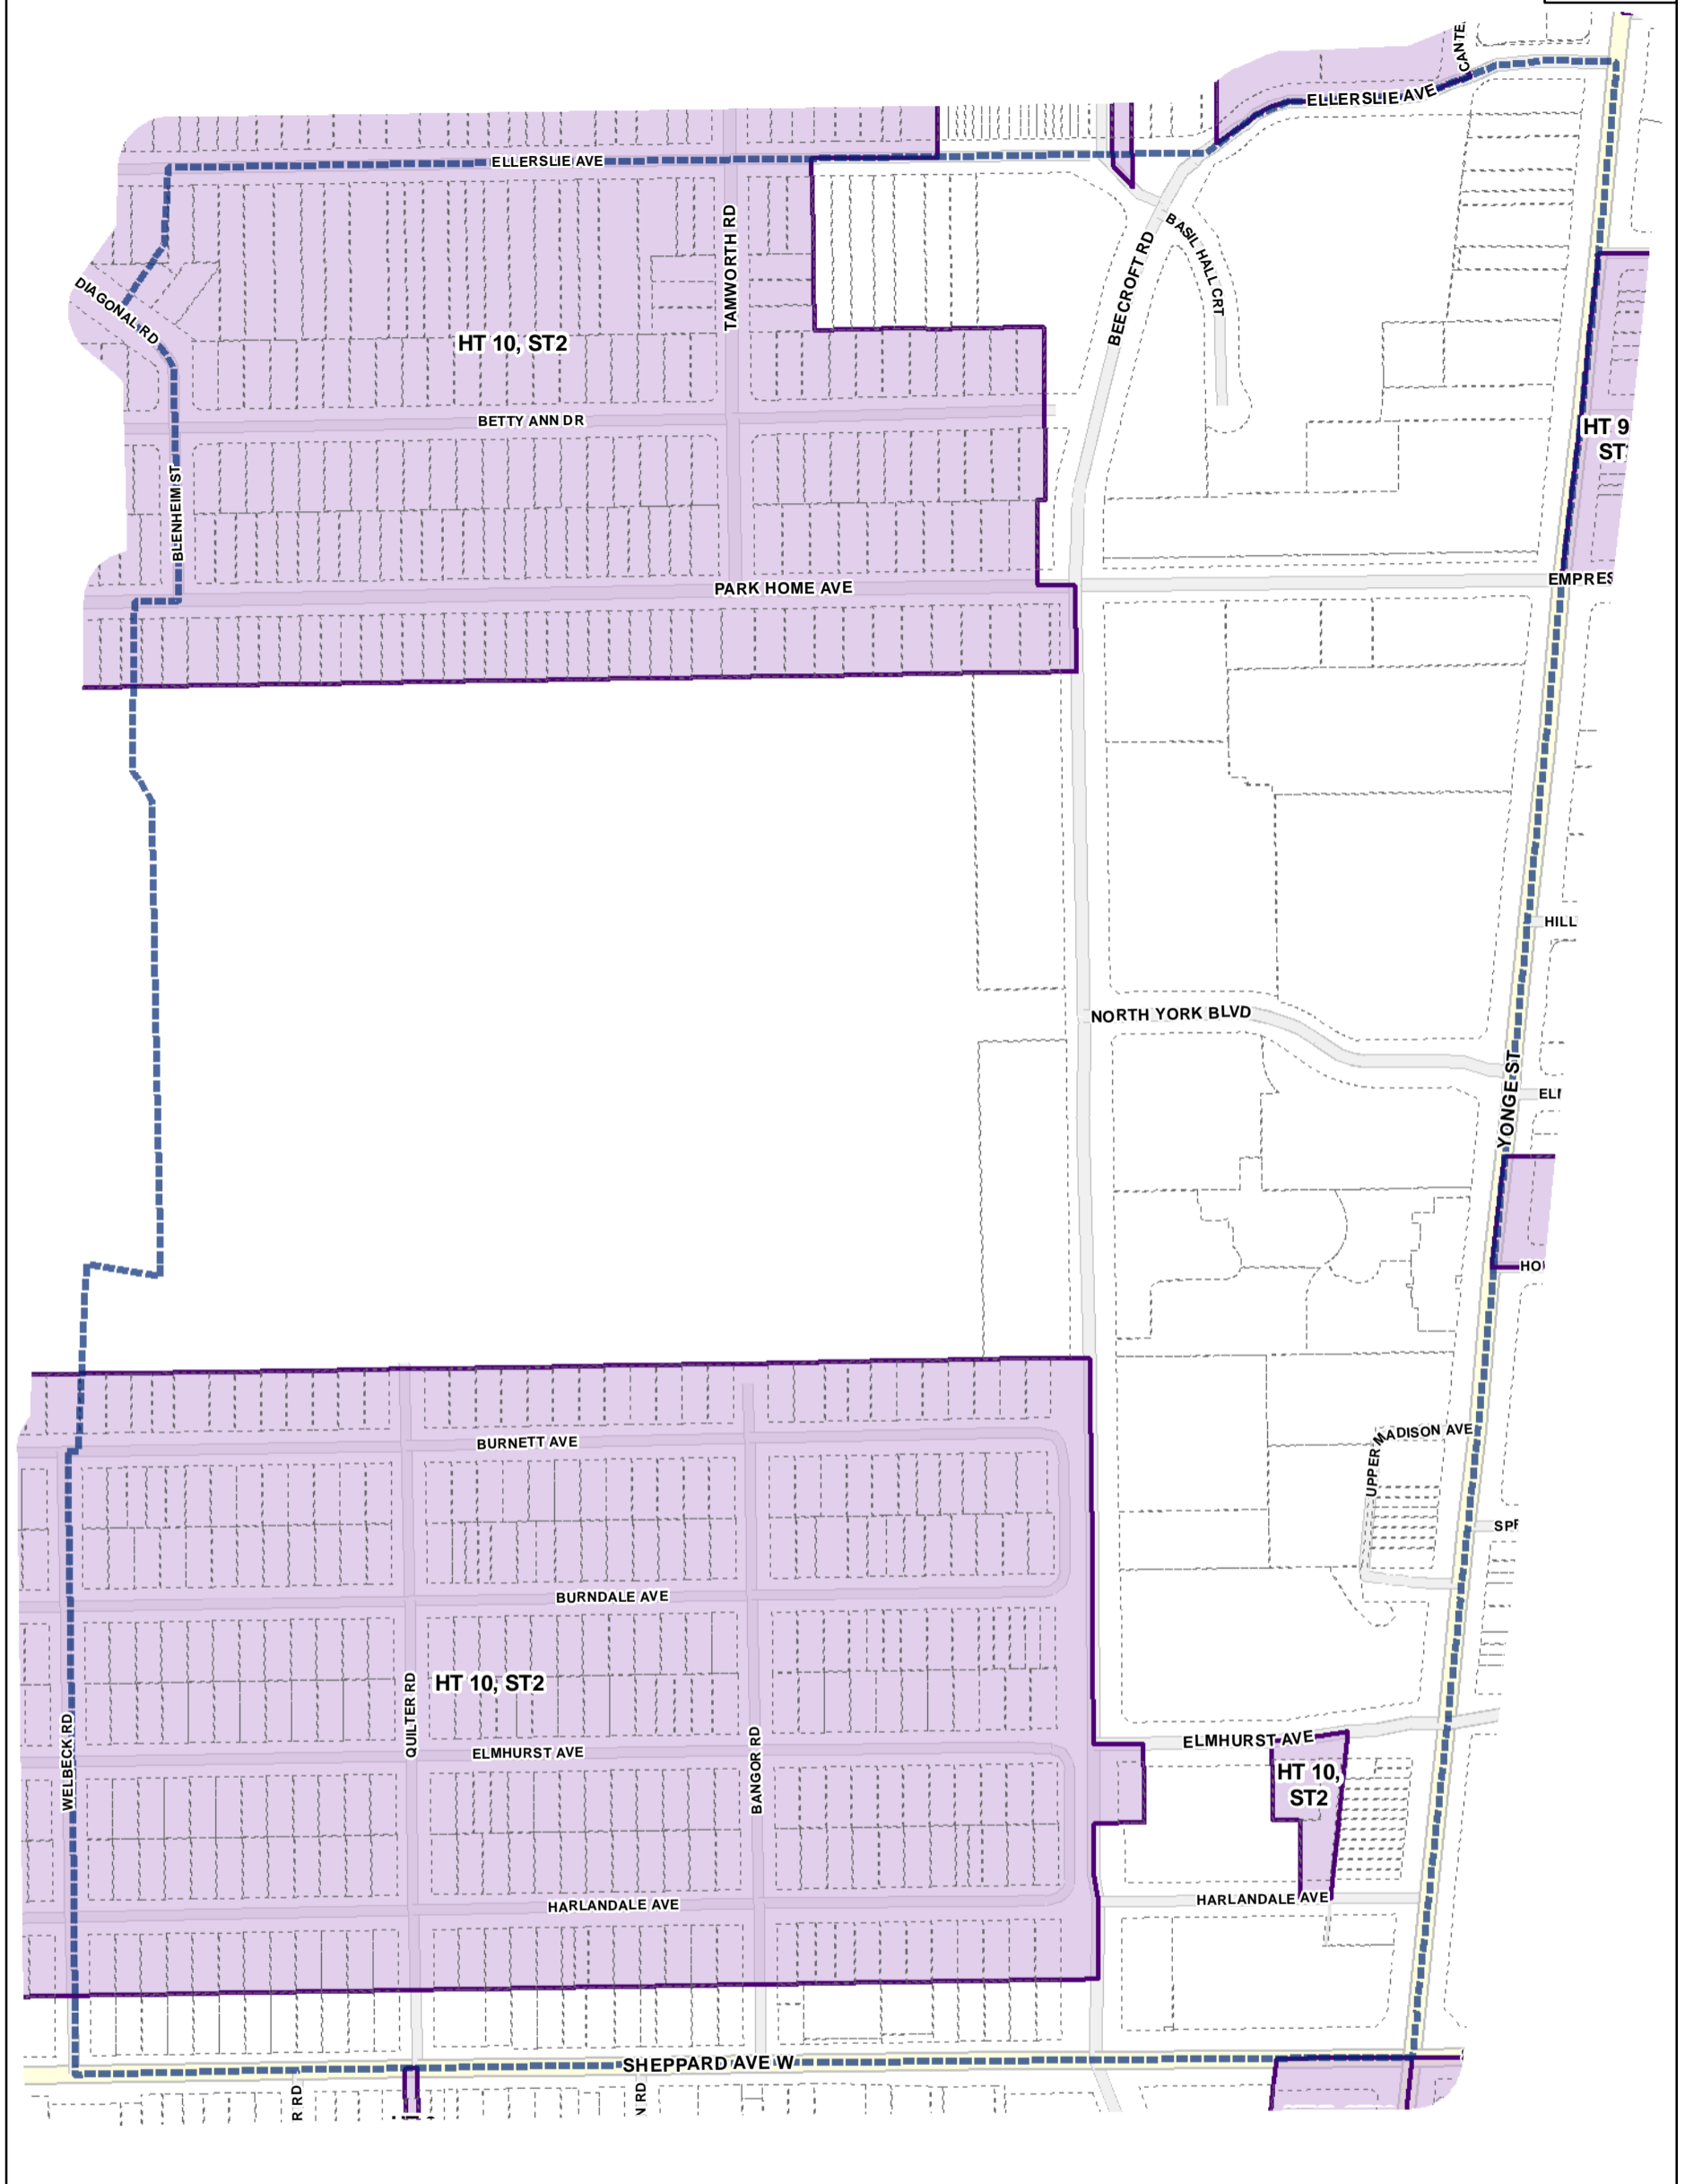

Height Overlay Map

April 21, 2010
 Planning & Growth Management
 Committee Meeting

-  Height Overlay
-  Map Sheet Boundary
-  Properties
-  Railway
-  Hydro Line

-  Height Overlay
-  Map Sheet Boundary
-  Properties
-  Railway
-  Hydro Line

1:4,000

-  Height Overlay
-  Map Sheet Boundary
-  Properties
-  Railway
-  Hydro Line

-  Height Overlay
-  Map Sheet Boundary
-  Properties
-  Railway
-  Hydro Line

Height Overlay Map

April 21, 2010
Planning & Growth Management
Committee Meeting