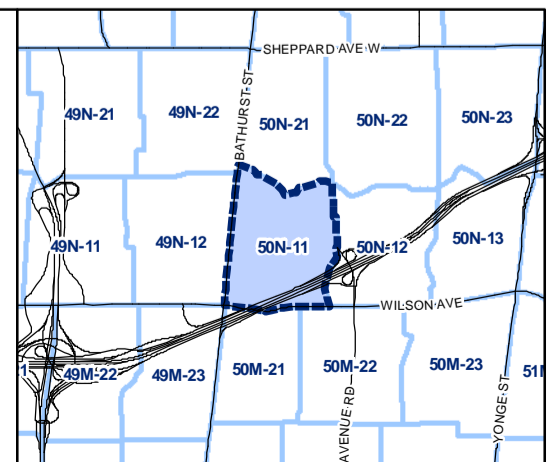

-  Height Overlay
-  Map Sheet Boundary
-  Properties
-  Railway
-  Hydro Line

Toronto City Planning
 Zoning Bylaw Map Book Series

Height Overlay Map

April 21, 2010
 Planning & Growth Management
 Committee Meeting

Toronto City Planning
 Zoning Bylaw Map Book Series

Height Overlay Map

April 21, 2010
 Planning & Growth Management
 Committee Meeting

-  Height Overlay
-  Map Sheet Boundary
-  Properties
-  Railway
-  Hydro Line

Height Overlay Map

April 21, 2010
Planning & Growth Management
Committee Meeting

- Height Overlay
- Map Sheet Boundary
- Properties
- Railway
- Hydro Line

Toronto City Planning
 Zoning Bylaw Map Book Series

Height Overlay Map

April 21, 2010
 Planning & Growth Management
 Committee Meeting

-  Height Overlay
-  Map Sheet Boundary
-  Properties
-  Railway
-  Hydro Line

-  Height Overlay
-  Map Sheet Boundary
-  Properties
-  Railway
-  Hydro Line