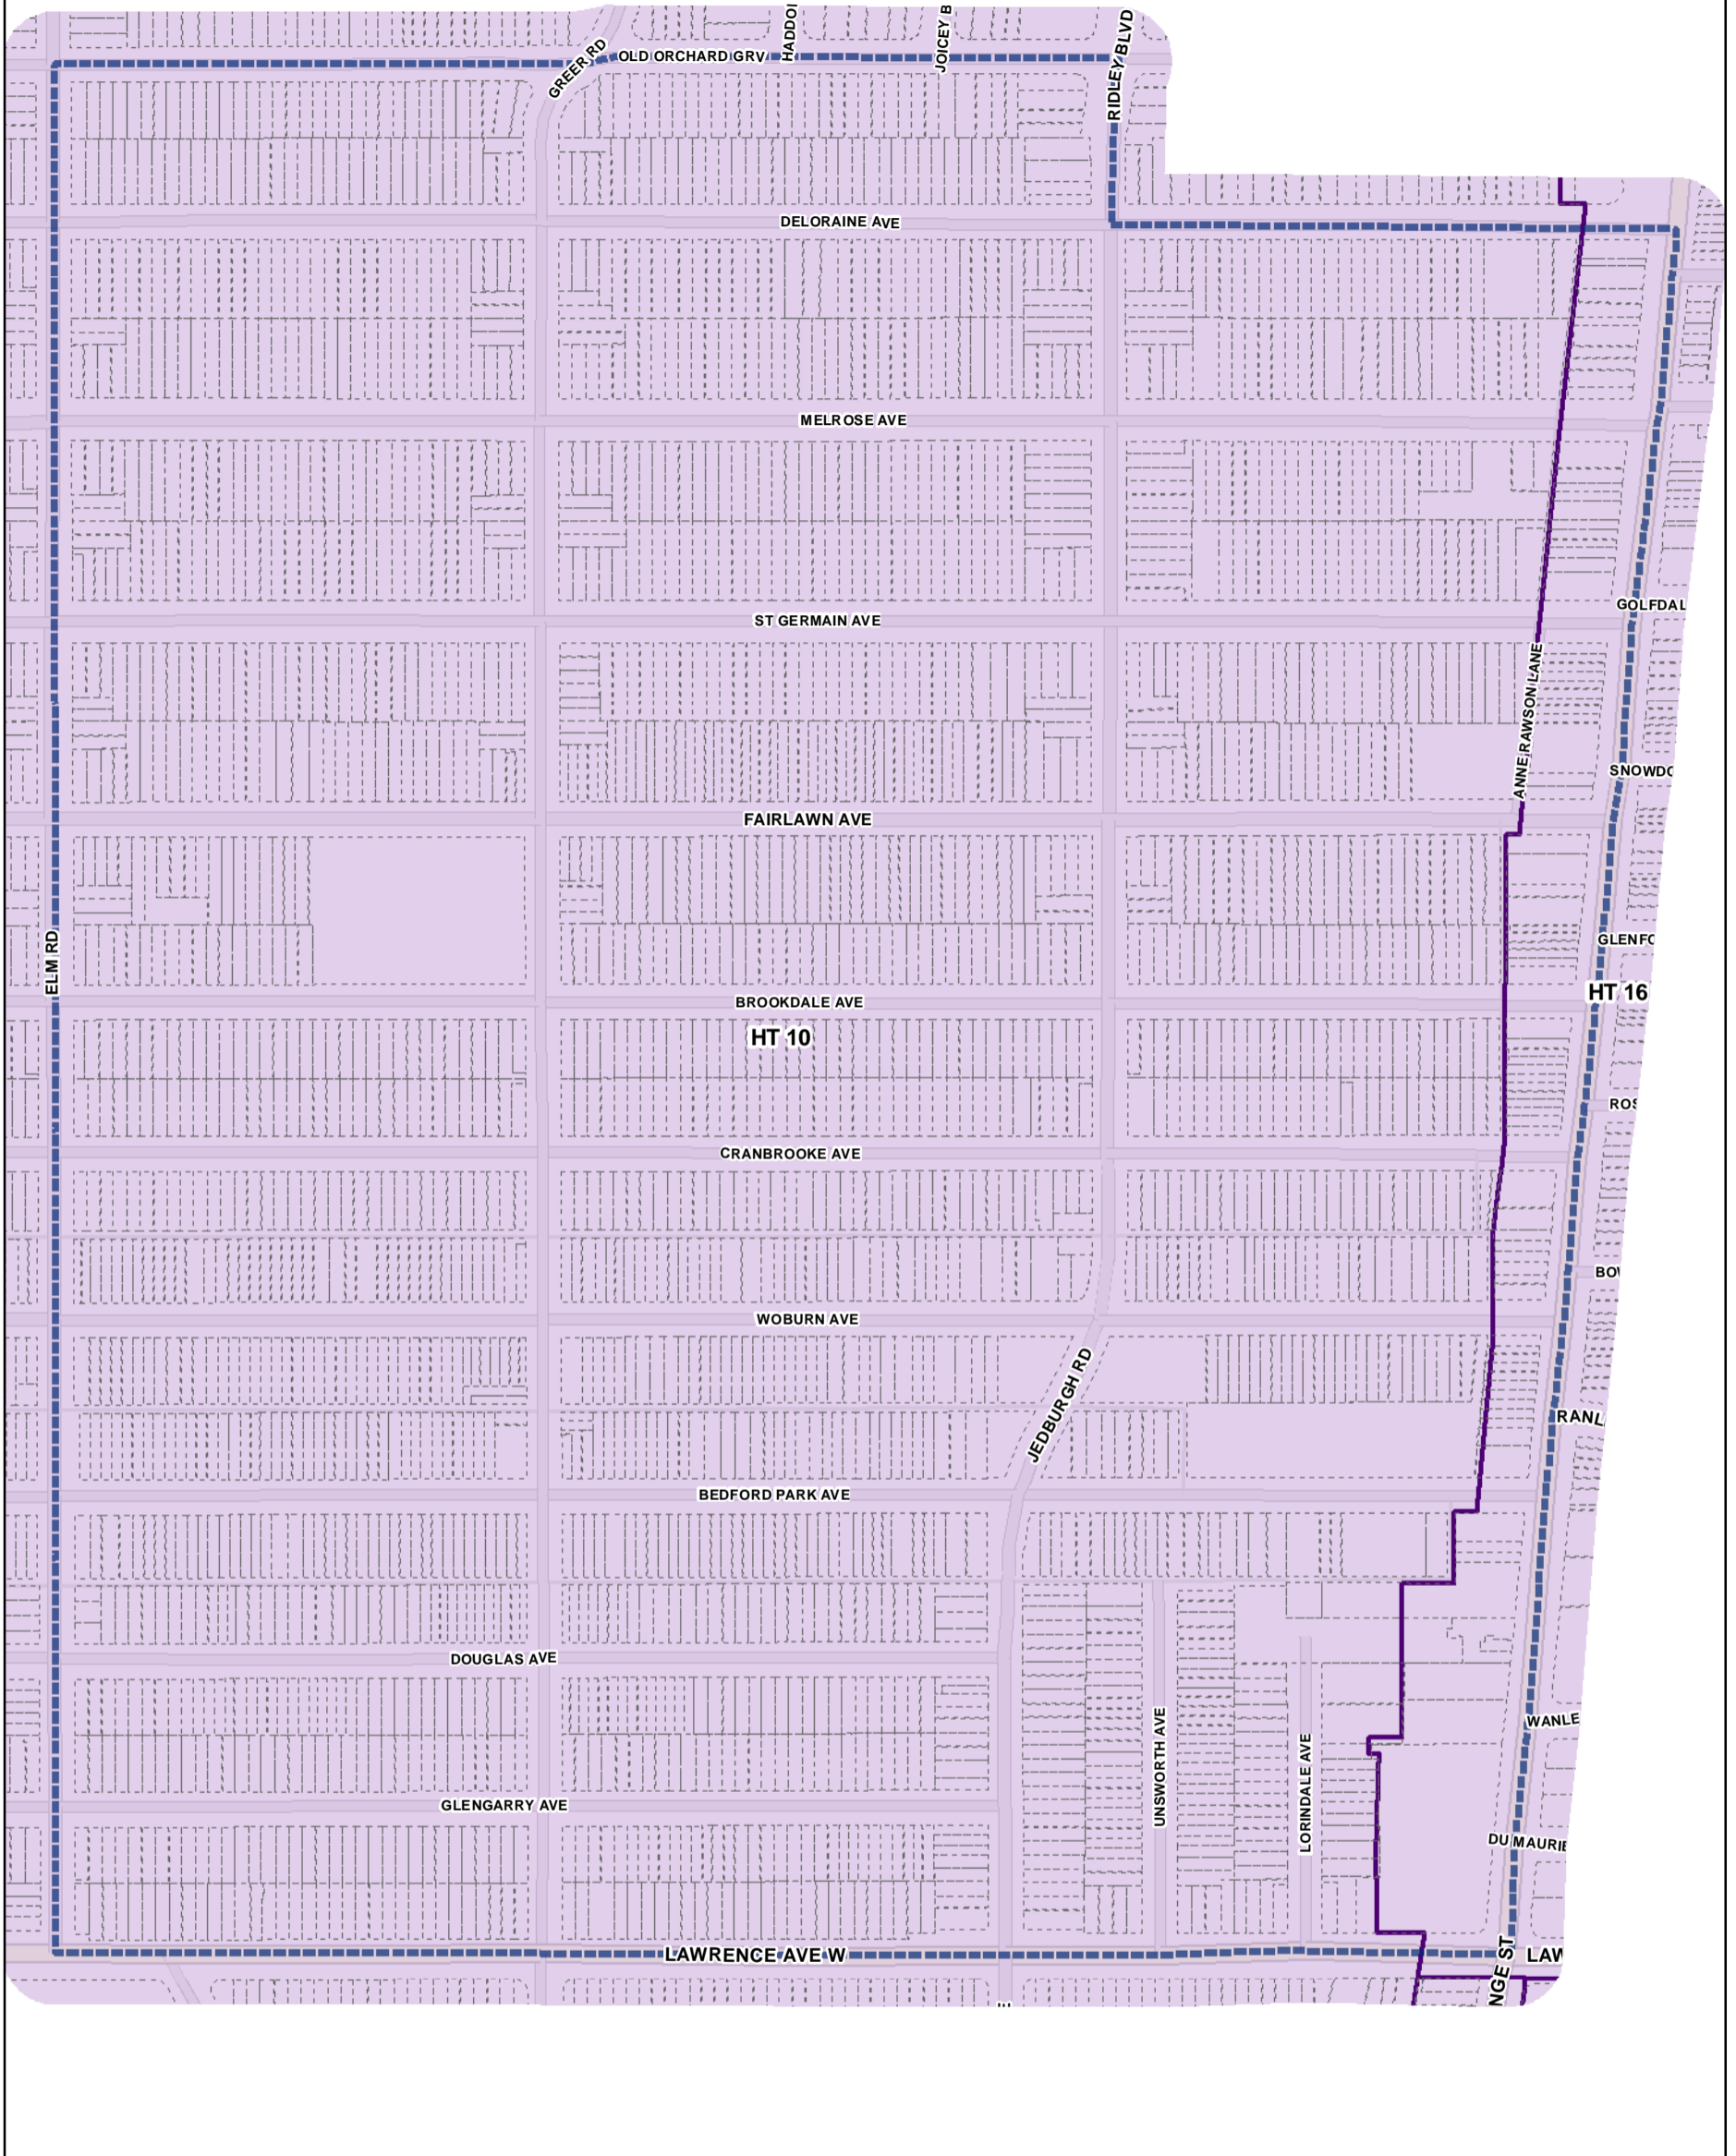

Height Overlay Map

April 21, 2010
Planning & Growth Management
Committee Meeting

- Height Overlay
- Map Sheet Boundary
- Properties
- Railway
- Hydro Line