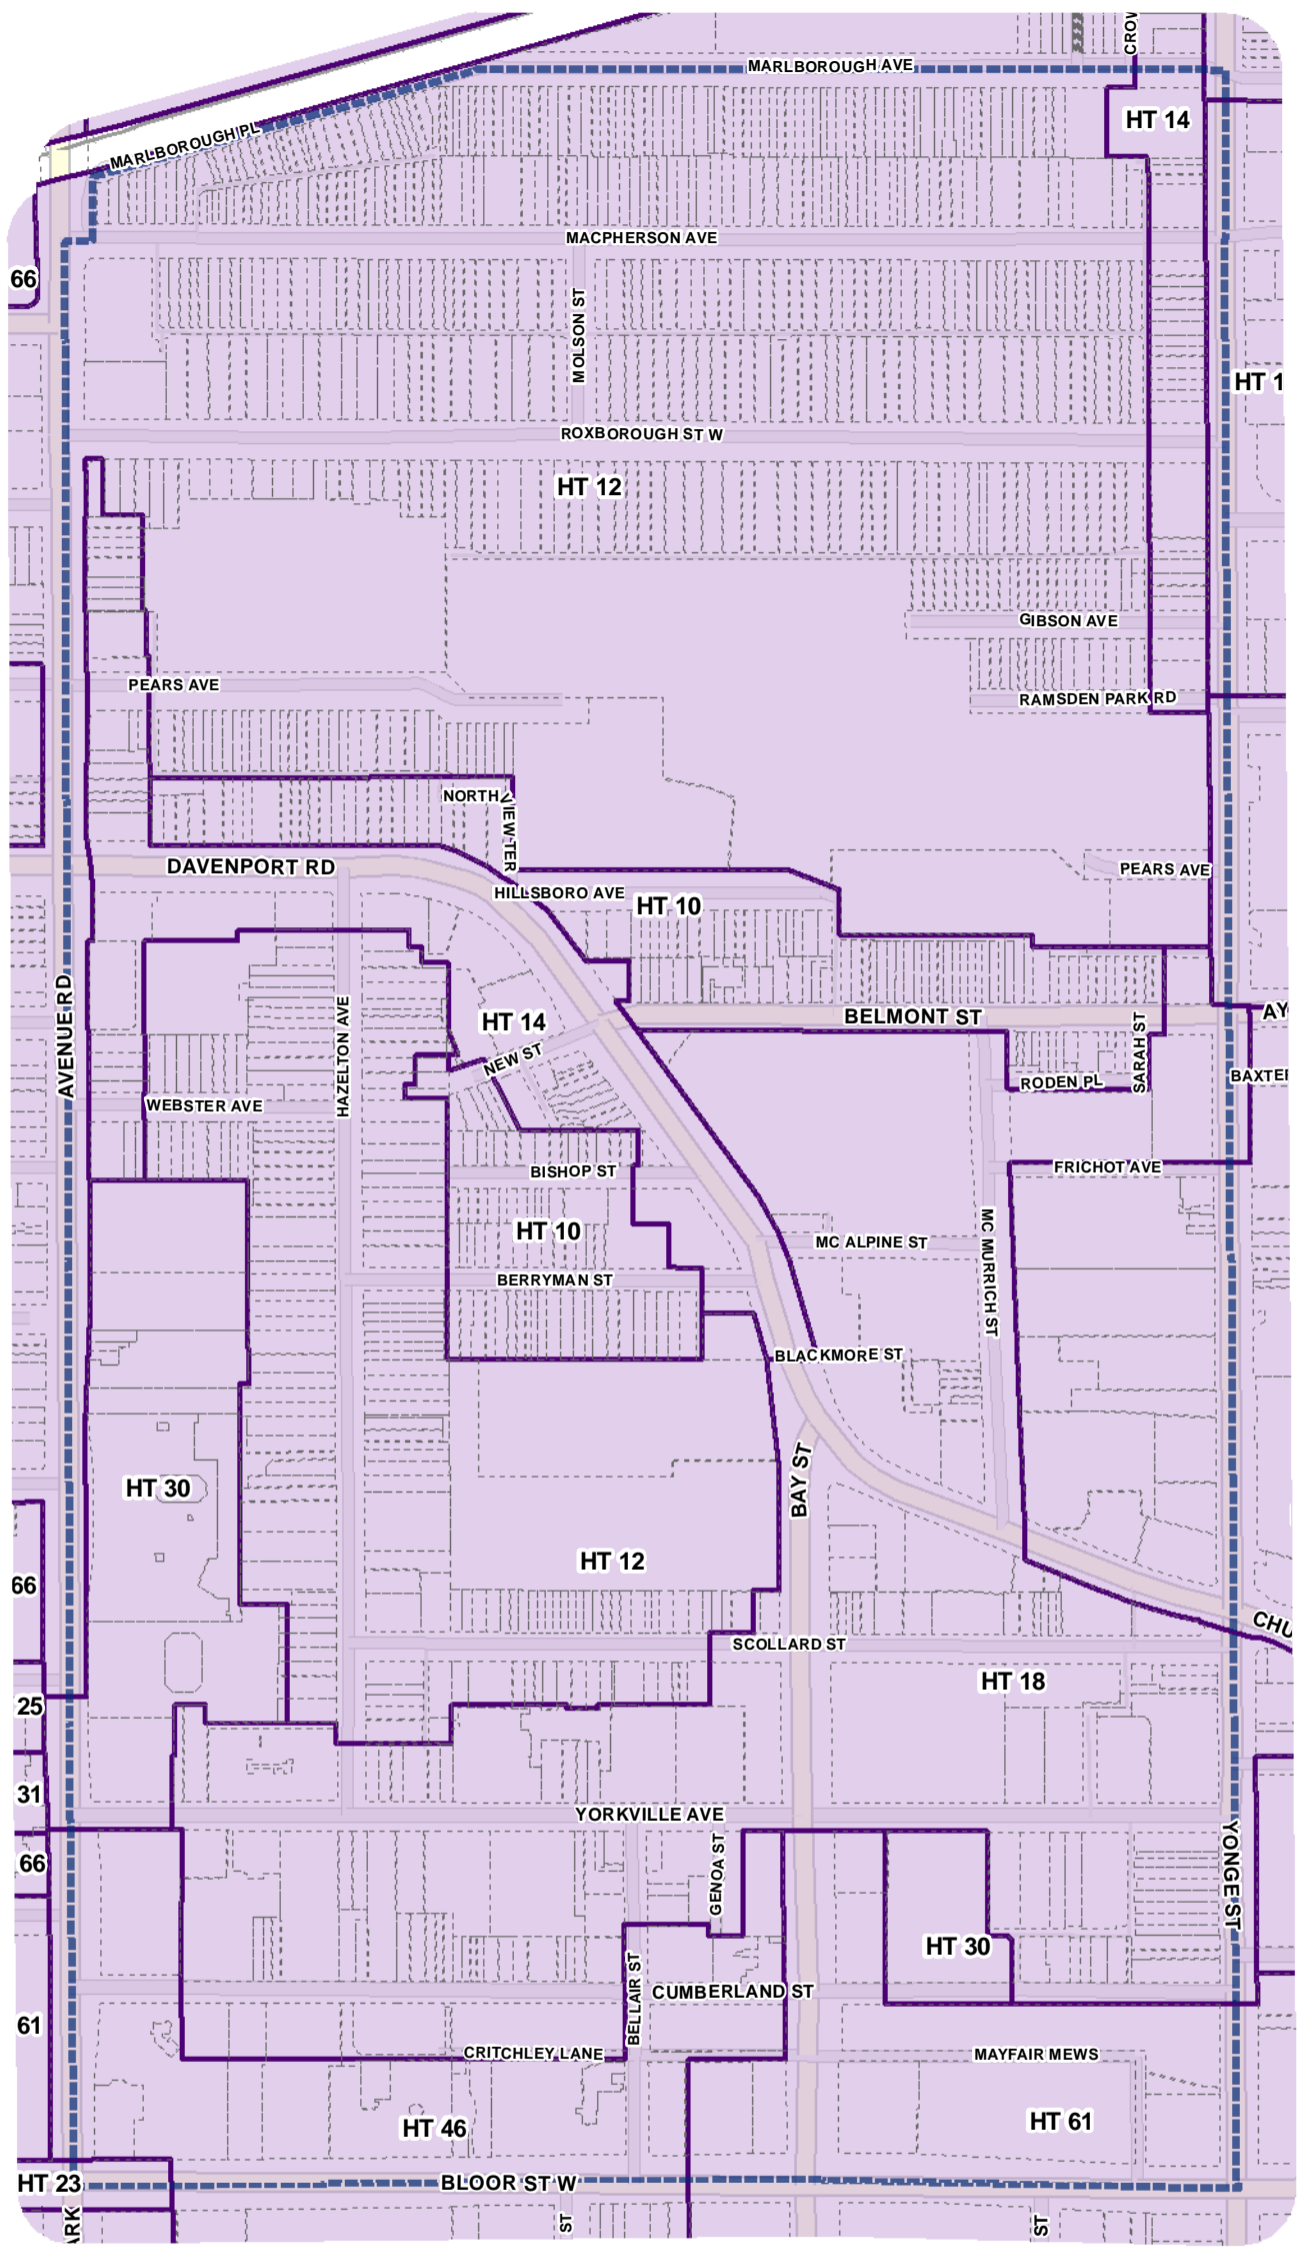

-  Height Overlay
-  Map Sheet Boundary
-  Properties
-  Railway
-  Hydro Line

Height Overlay Map

April 21, 2010
Planning & Growth Management
Committee Meeting

-  Height Overlay
-  Map Sheet Boundary
-  Properties
-  Railway
-  Hydro Line

Height Overlay Map

April 21, 2010
Planning & Growth Management
Committee Meeting

-  Height Overlay
-  Map Sheet Boundary
-  Properties
-  Railway
-  Hydro Line

-  Height Overlay
-  Map Sheet Boundary
-  Properties
-  Railway
-  Hydro Line