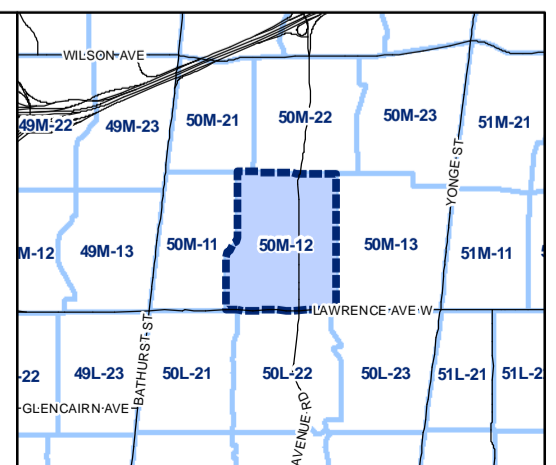

- Height Overlay
- Map Sheet Boundary
- Properties
- Railway
- Hydro Line