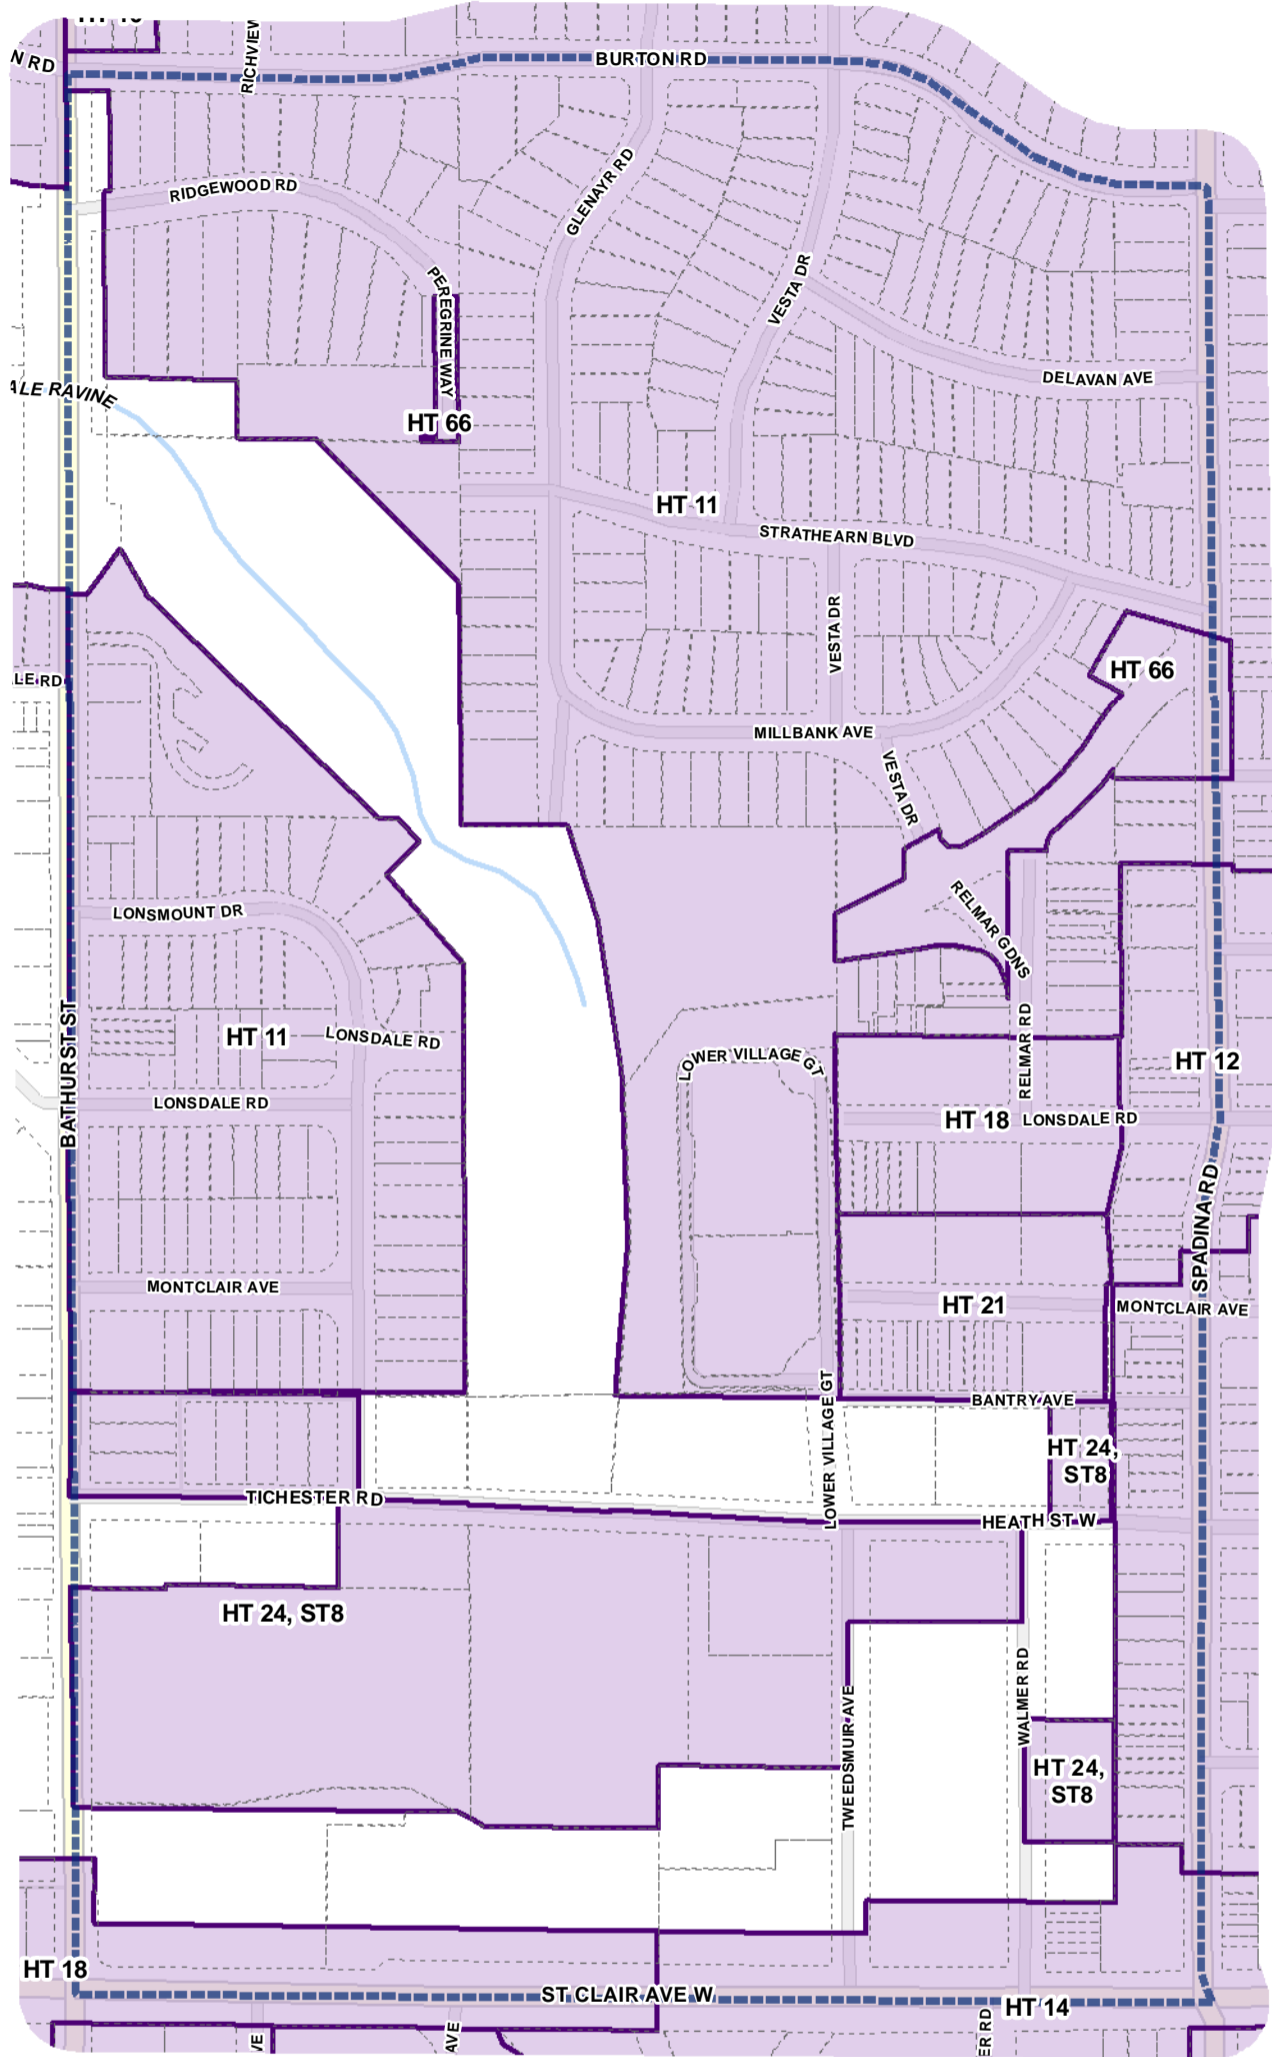

- Height Overlay
- Map Sheet Boundary
- Properties
- Railway
- Hydro Line