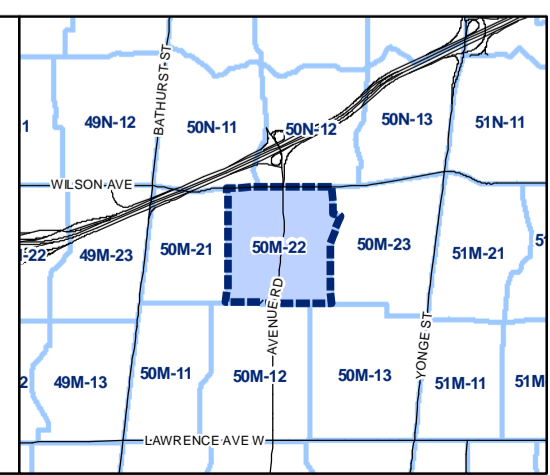

-  Height Overlay
-  Map Sheet Boundary
-  Properties
-  Railway
-  Hydro Line

Height Overlay Map

April 21, 2010
Planning & Growth Management
Committee Meeting

-  Height Overlay
-  Map Sheet Boundary
-  Properties
-  Railway
-  Hydro Line

-  Height Overlay
-  Map Sheet Boundary
-  Properties
-  Railway
-  Hydro Line

Toronto City Planning
 Zoning Bylaw Map Book Series

Height Overlay Map

April 21, 2010
 Planning & Growth Management
 Committee Meeting

Toronto City Planning
 Zoning Bylaw Map Book Series

Height Overlay Map

April 21, 2010
 Planning & Growth Management
 Committee Meeting

-  Height Overlay
-  Map Sheet Boundary
-  Properties
-  Railway
-  Hydro Line