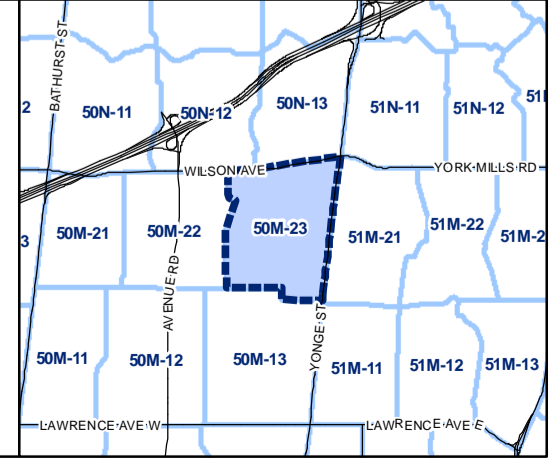

-  Height Overlay
-  Map Sheet Boundary
-  Properties
-  Railway
-  Hydro Line

Height Overlay Map

April 21, 2010
Planning & Growth Management
Committee Meeting

-  Height Overlay
-  Map Sheet Boundary
-  Properties
-  Railway
-  Hydro Line

-  Height Overlay
-  Map Sheet Boundary
-  Properties
-  Railway
-  Hydro Line

Toronto City Planning
 Zoning Bylaw Map Book Series

Height Overlay Map

April 21, 2010
 Planning & Growth Management
 Committee Meeting

Toronto City Planning
 Zoning Bylaw Map Book Series

Height Overlay Map

April 21, 2010
 Planning & Growth Management
 Committee Meeting

-  Height Overlay
-  Map Sheet Boundary
-  Properties
-  Railway
-  Hydro Line

Height Overlay Map

April 21, 2010
Planning & Growth Management
Committee Meeting

- Height Overlay
- Map Sheet Boundary
- Properties
- Railway
- Hydro Line

Toronto City Planning
 Zoning Bylaw Map Book Series