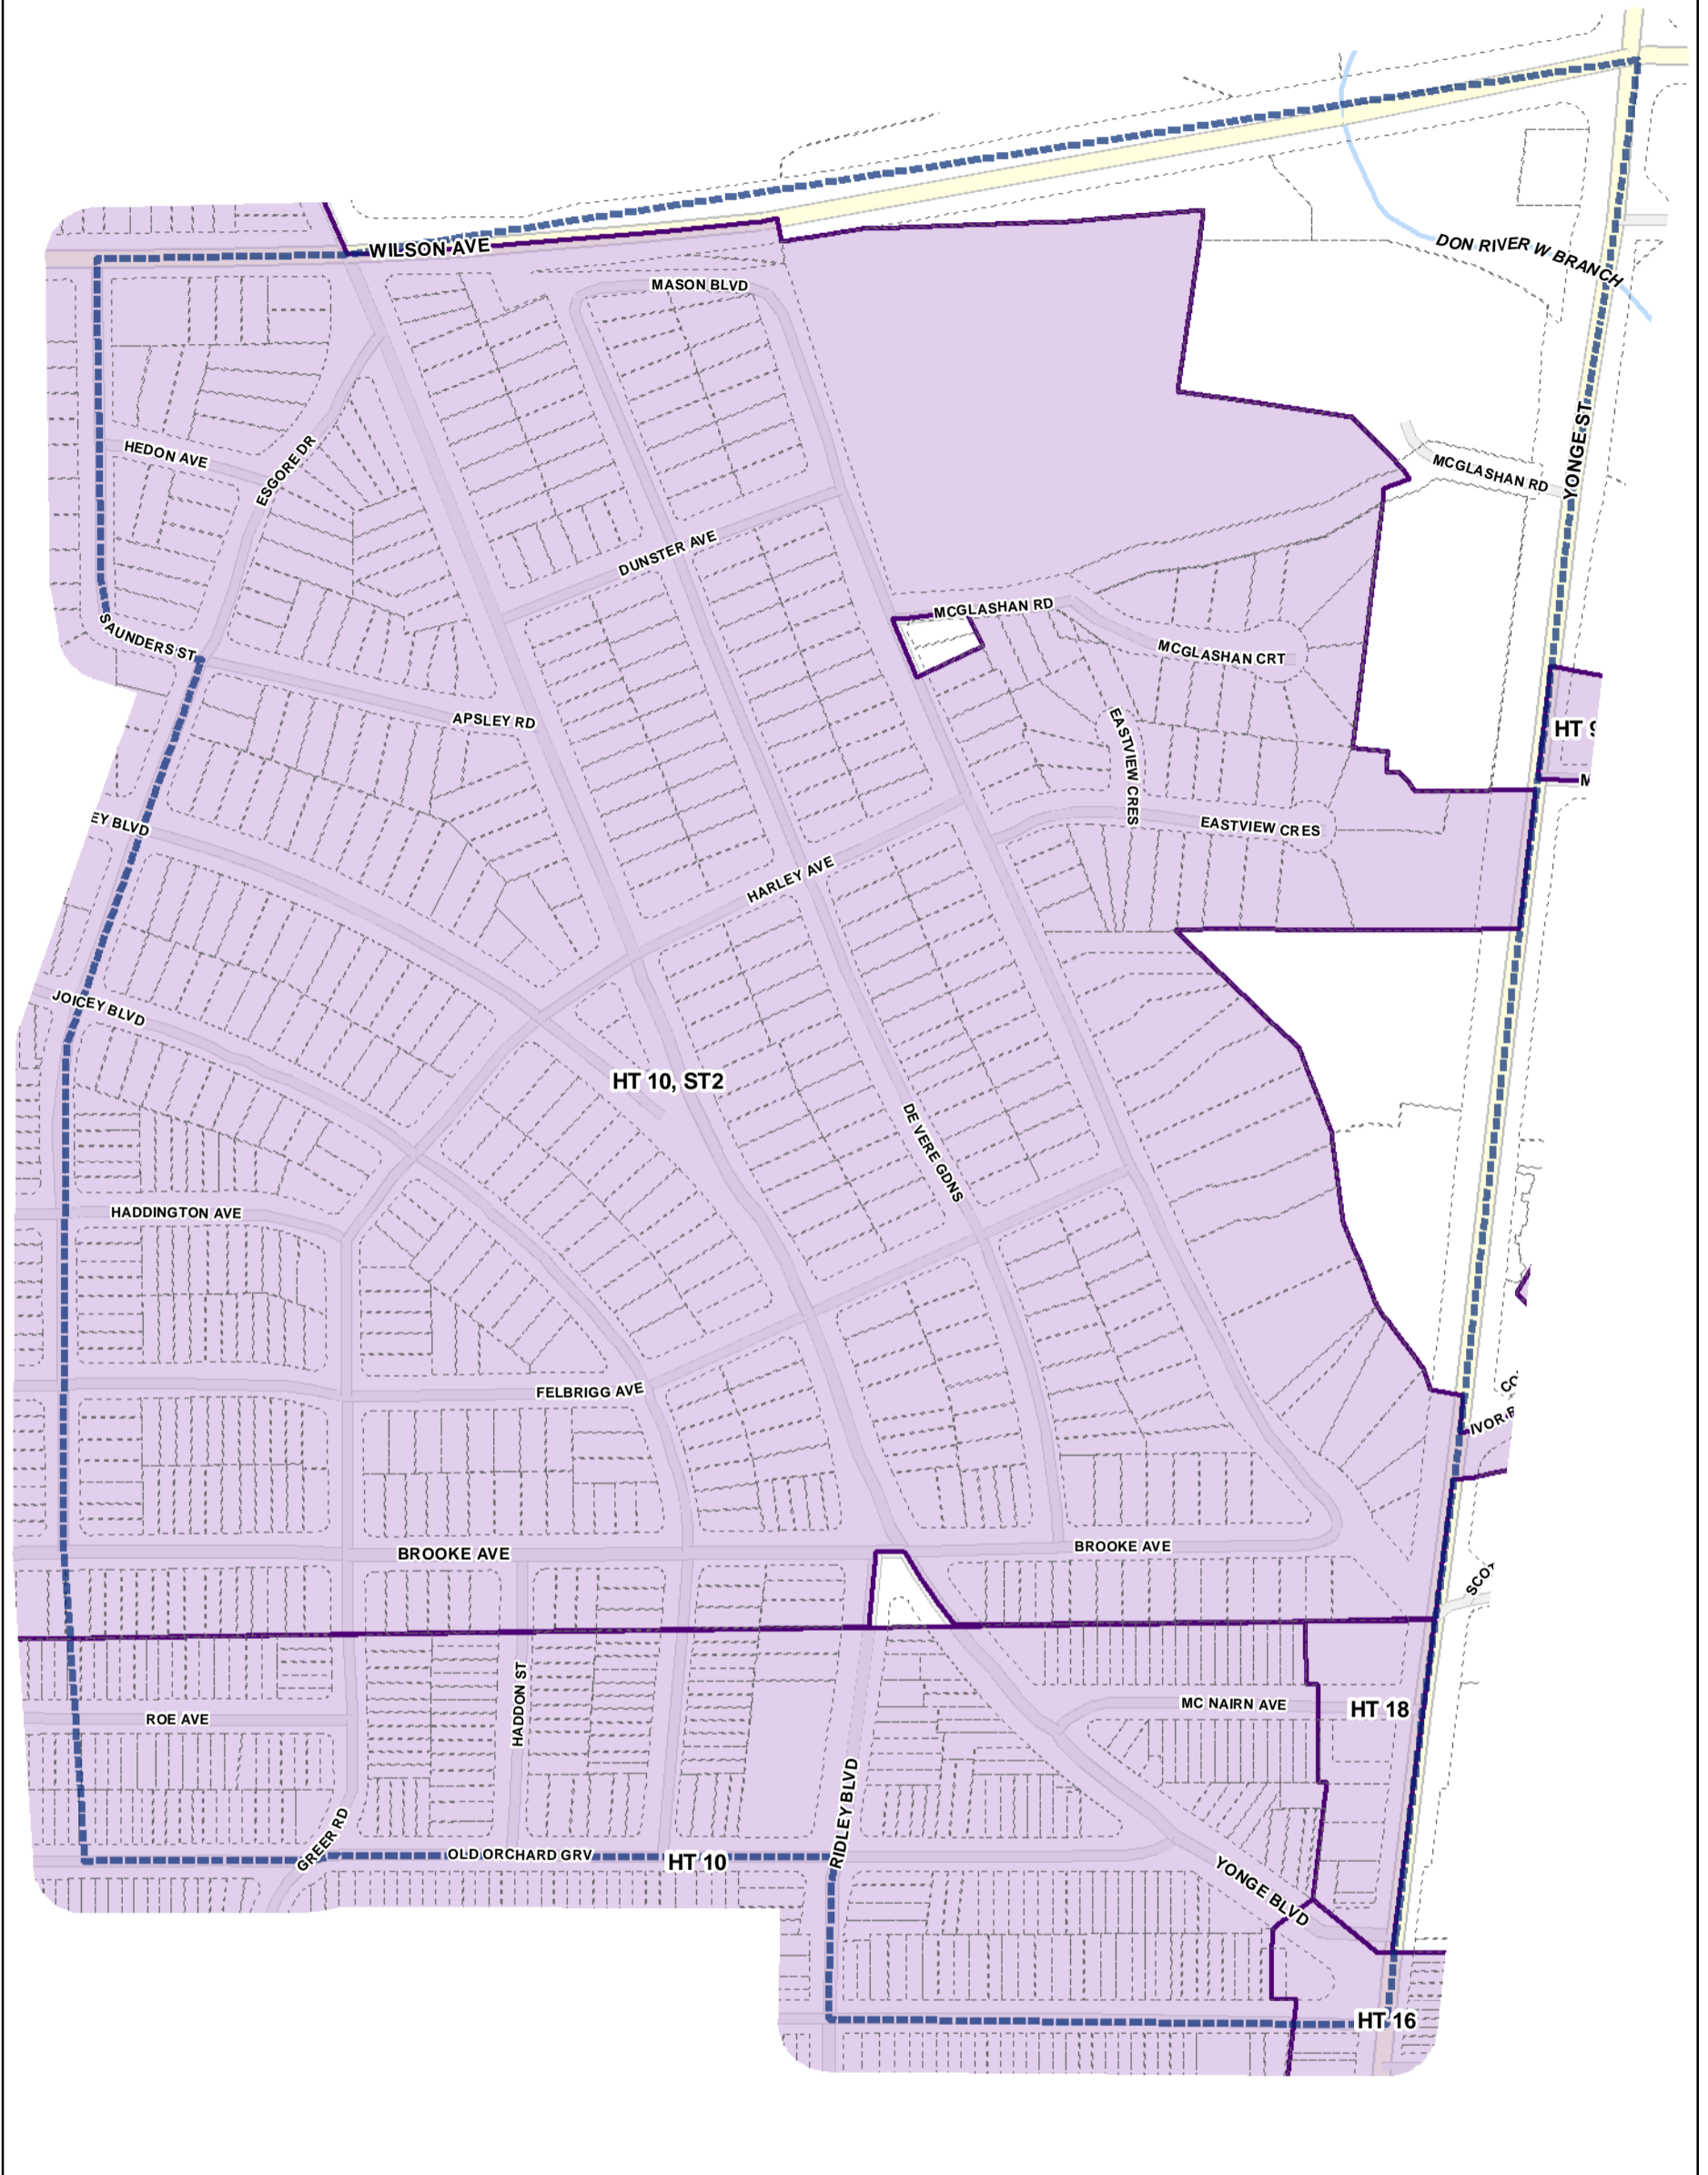

-  Height Overlay
-  Map Sheet Boundary
-  Properties
-  Railway
-  Hydro Line

Toronto City Planning
 Zoning Bylaw Map Book Series

Height Overlay Map

April 21, 2010
 Planning & Growth Management
 Committee Meeting