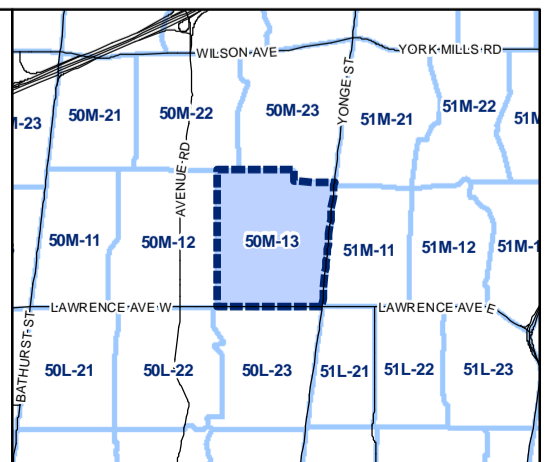

Height Overlay Map

April 21, 2010
 Planning & Growth Management
 Committee Meeting

-  Height Overlay
-  Map Sheet Boundary
-  Properties
-  Railway
-  Hydro Line

-  Height Overlay
-  Map Sheet Boundary
-  Properties
-  Railway
-  Hydro Line

-  Height Overlay
-  Map Sheet Boundary
-  Properties
-  Railway
-  Hydro Line

Height Overlay Map

April 21, 2010
Planning & Growth Management
Committee Meeting

-  Height Overlay
-  Map Sheet Boundary
-  Properties
-  Railway
-  Hydro Line

-  Height Overlay
-  Map Sheet Boundary
-  Properties
-  Railway
-  Hydro Line

Toronto City Planning
 Zoning Bylaw Map Book Series

Height Overlay Map

April 21, 2010
 Planning & Growth Management
 Committee Meeting