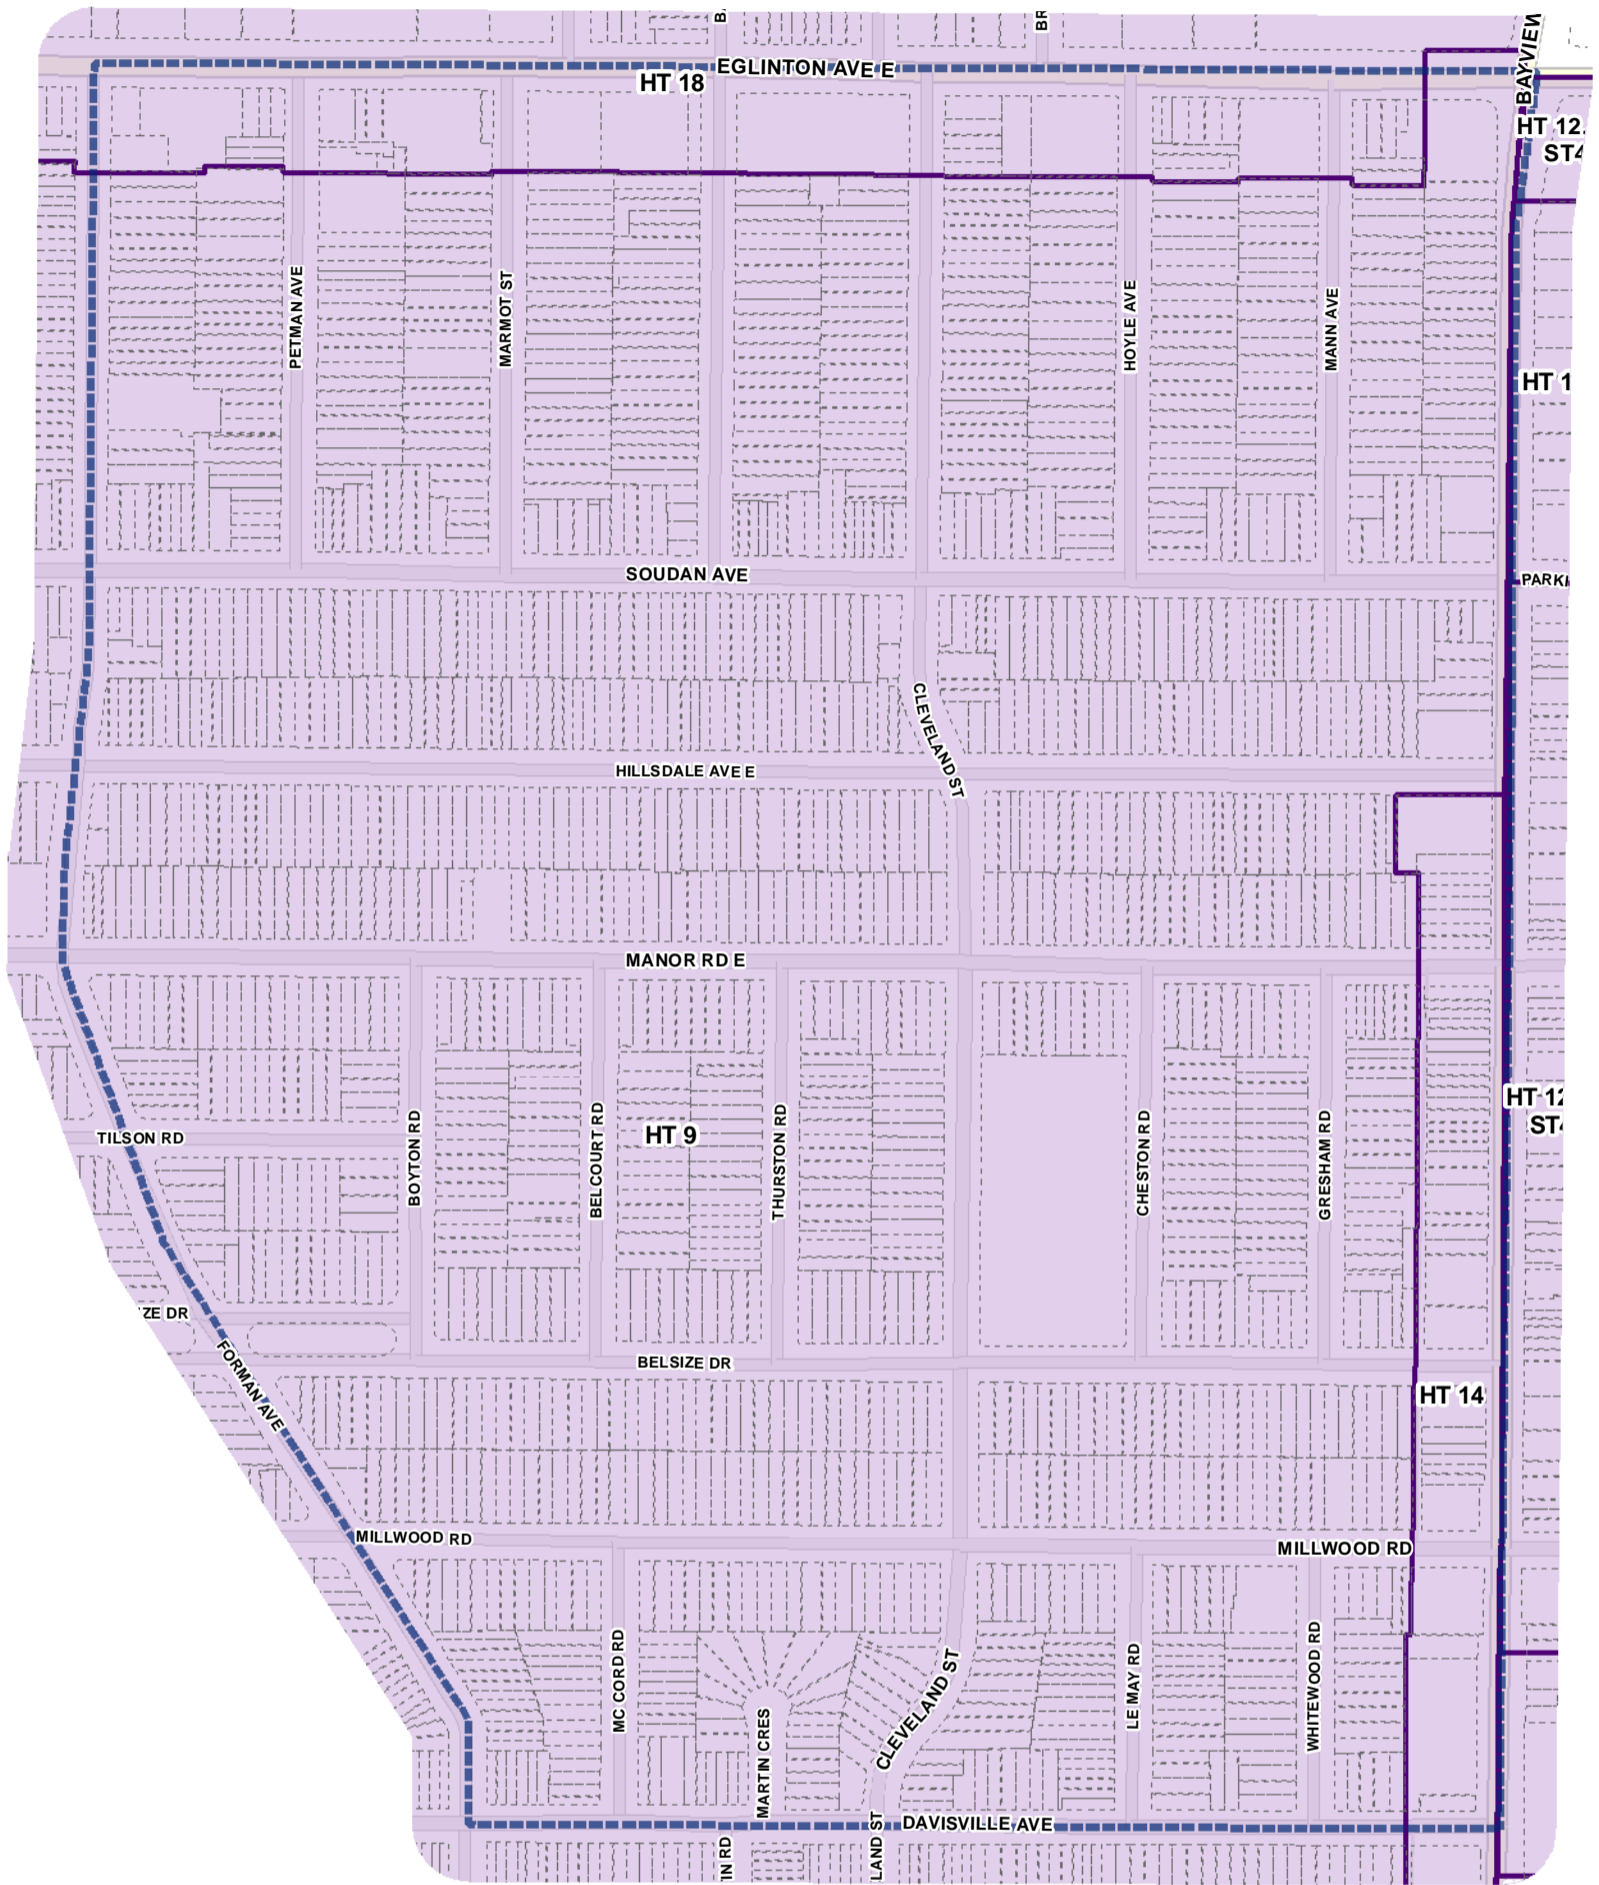

Height Overlay Map

April 21, 2010
Planning & Growth Management
Committee Meeting

-  Height Overlay
-  Map Sheet Boundary
-  Properties
-  Railway
-  Hydro Line

- Height Overlay
- Map Sheet Boundary
- Properties
- Railway
- Hydro Line

-  Height Overlay
-  Map Sheet Boundary
-  Properties
-  Railway
-  Hydro Line

-  Height Overlay
-  Map Sheet Boundary
-  Properties
-  Railway
-  Hydro Line

Height Overlay Map

April 21, 2010
Planning & Growth Management
Committee Meeting

- Height Overlay
- Map Sheet Boundary
- Properties
- Railway
- Hydro Line

Height Overlay Map

April 21, 2010
Planning & Growth Management
Committee Meeting

-  Height Overlay
-  Map Sheet Boundary
-  Properties
-  Railway
-  Hydro Line