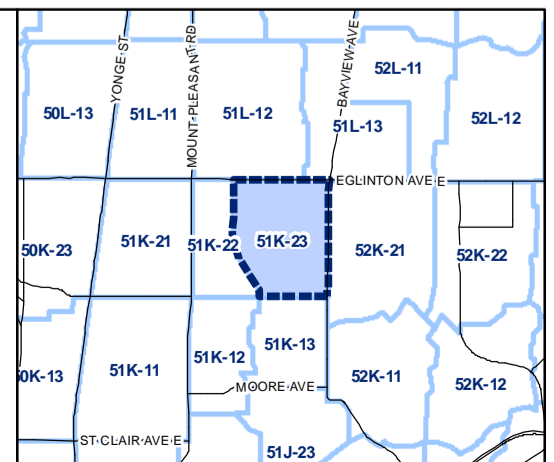

-  Height Overlay
-  Map Sheet Boundary
-  Properties
-  Railway
-  Hydro Line

-  Height Overlay
-  Map Sheet Boundary
-  Properties
-  Railway
-  Hydro Line

Height Overlay Map

April 21, 2010
Planning & Growth Management
Committee Meeting

- Height Overlay
- Map Sheet Boundary
- Properties
- Railway
- Hydro Line

Height Overlay Map

April 21, 2010
Planning & Growth Management
Committee Meeting

-  Height Overlay
-  Map Sheet Boundary
-  Properties
-  Railway
-  Hydro Line

-  Height Overlay
-  Map Sheet Boundary
-  Properties
-  Railway
-  Hydro Line

TORONTO City Planning
 Zoning Bylaw Map Book Series

Height Overlay Map

April 21, 2010
 Planning & Growth Management
 Committee Meeting