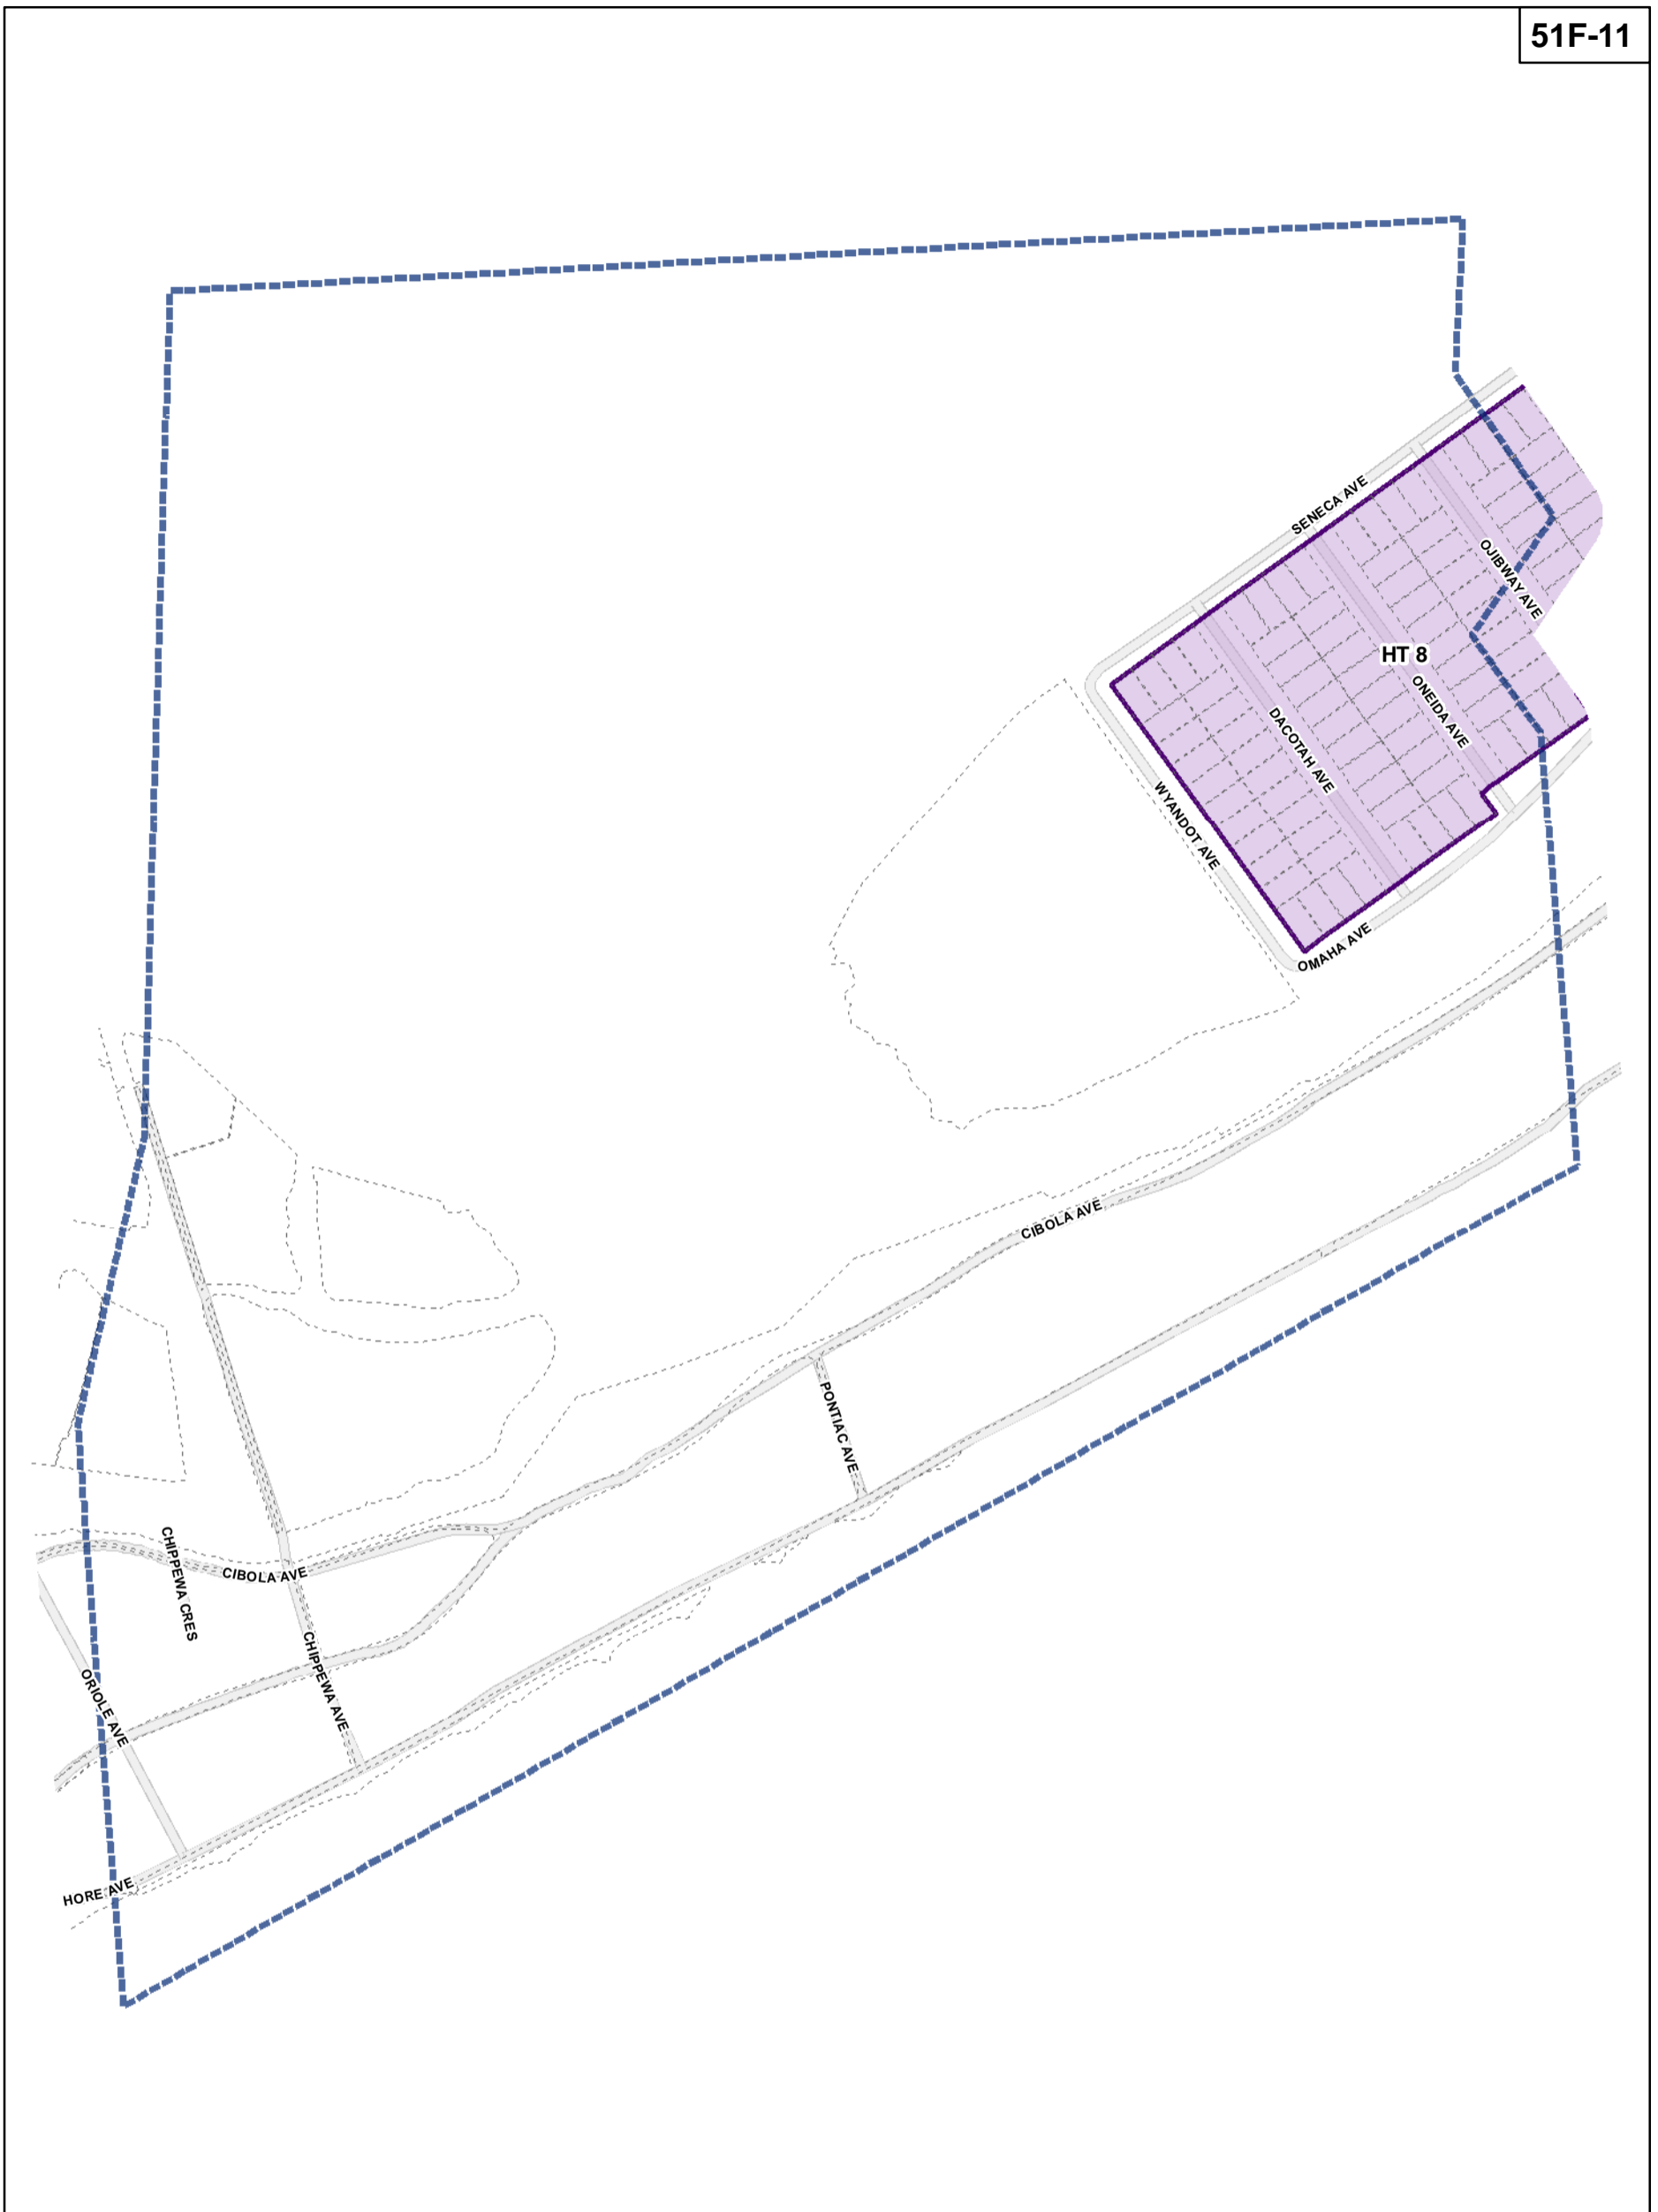

Toronto City Planning
 Zoning Bylaw Map Book Series

Height Overlay Map

April 21, 2010
 Planning & Growth Management
 Committee Meeting

-  Height Overlay
-  Map Sheet Boundary
-  Properties
-  Railway
-  Hydro Line

-  Height Overlay
-  Map Sheet Boundary
-  Properties
-  Railway
-  Hydro Line

-  Height Overlay
-  Map Sheet Boundary
-  Properties
-  Railway
-  Hydro Line

-  Height Overlay
-  Map Sheet Boundary
-  Properties
-  Railway
-  Hydro Line