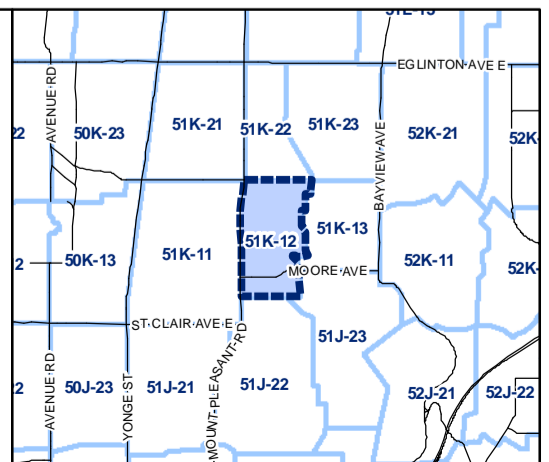

-  Height Overlay
-  Map Sheet Boundary
-  Properties
-  Railway
-  Hydro Line

Height Overlay Map

April 21, 2010
Planning & Growth Management
Committee Meeting

- Height Overlay
- Map Sheet Boundary
- Properties
- Railway
- Hydro Line

Height Overlay Map

April 21, 2010
Planning & Growth Management
Committee Meeting

-  Height Overlay
-  Map Sheet Boundary
-  Properties
-  Railway
-  Hydro Line

- Height Overlay
- Map Sheet Boundary
- Properties
- Railway
- Hydro Line

-  Height Overlay
-  Map Sheet Boundary
-  Properties
-  Railway
-  Hydro Line

-  Height Overlay
-  Map Sheet Boundary
-  Properties
-  Railway
-  Hydro Line

Height Overlay Map

April 21, 2010
Planning & Growth Management
Committee Meeting