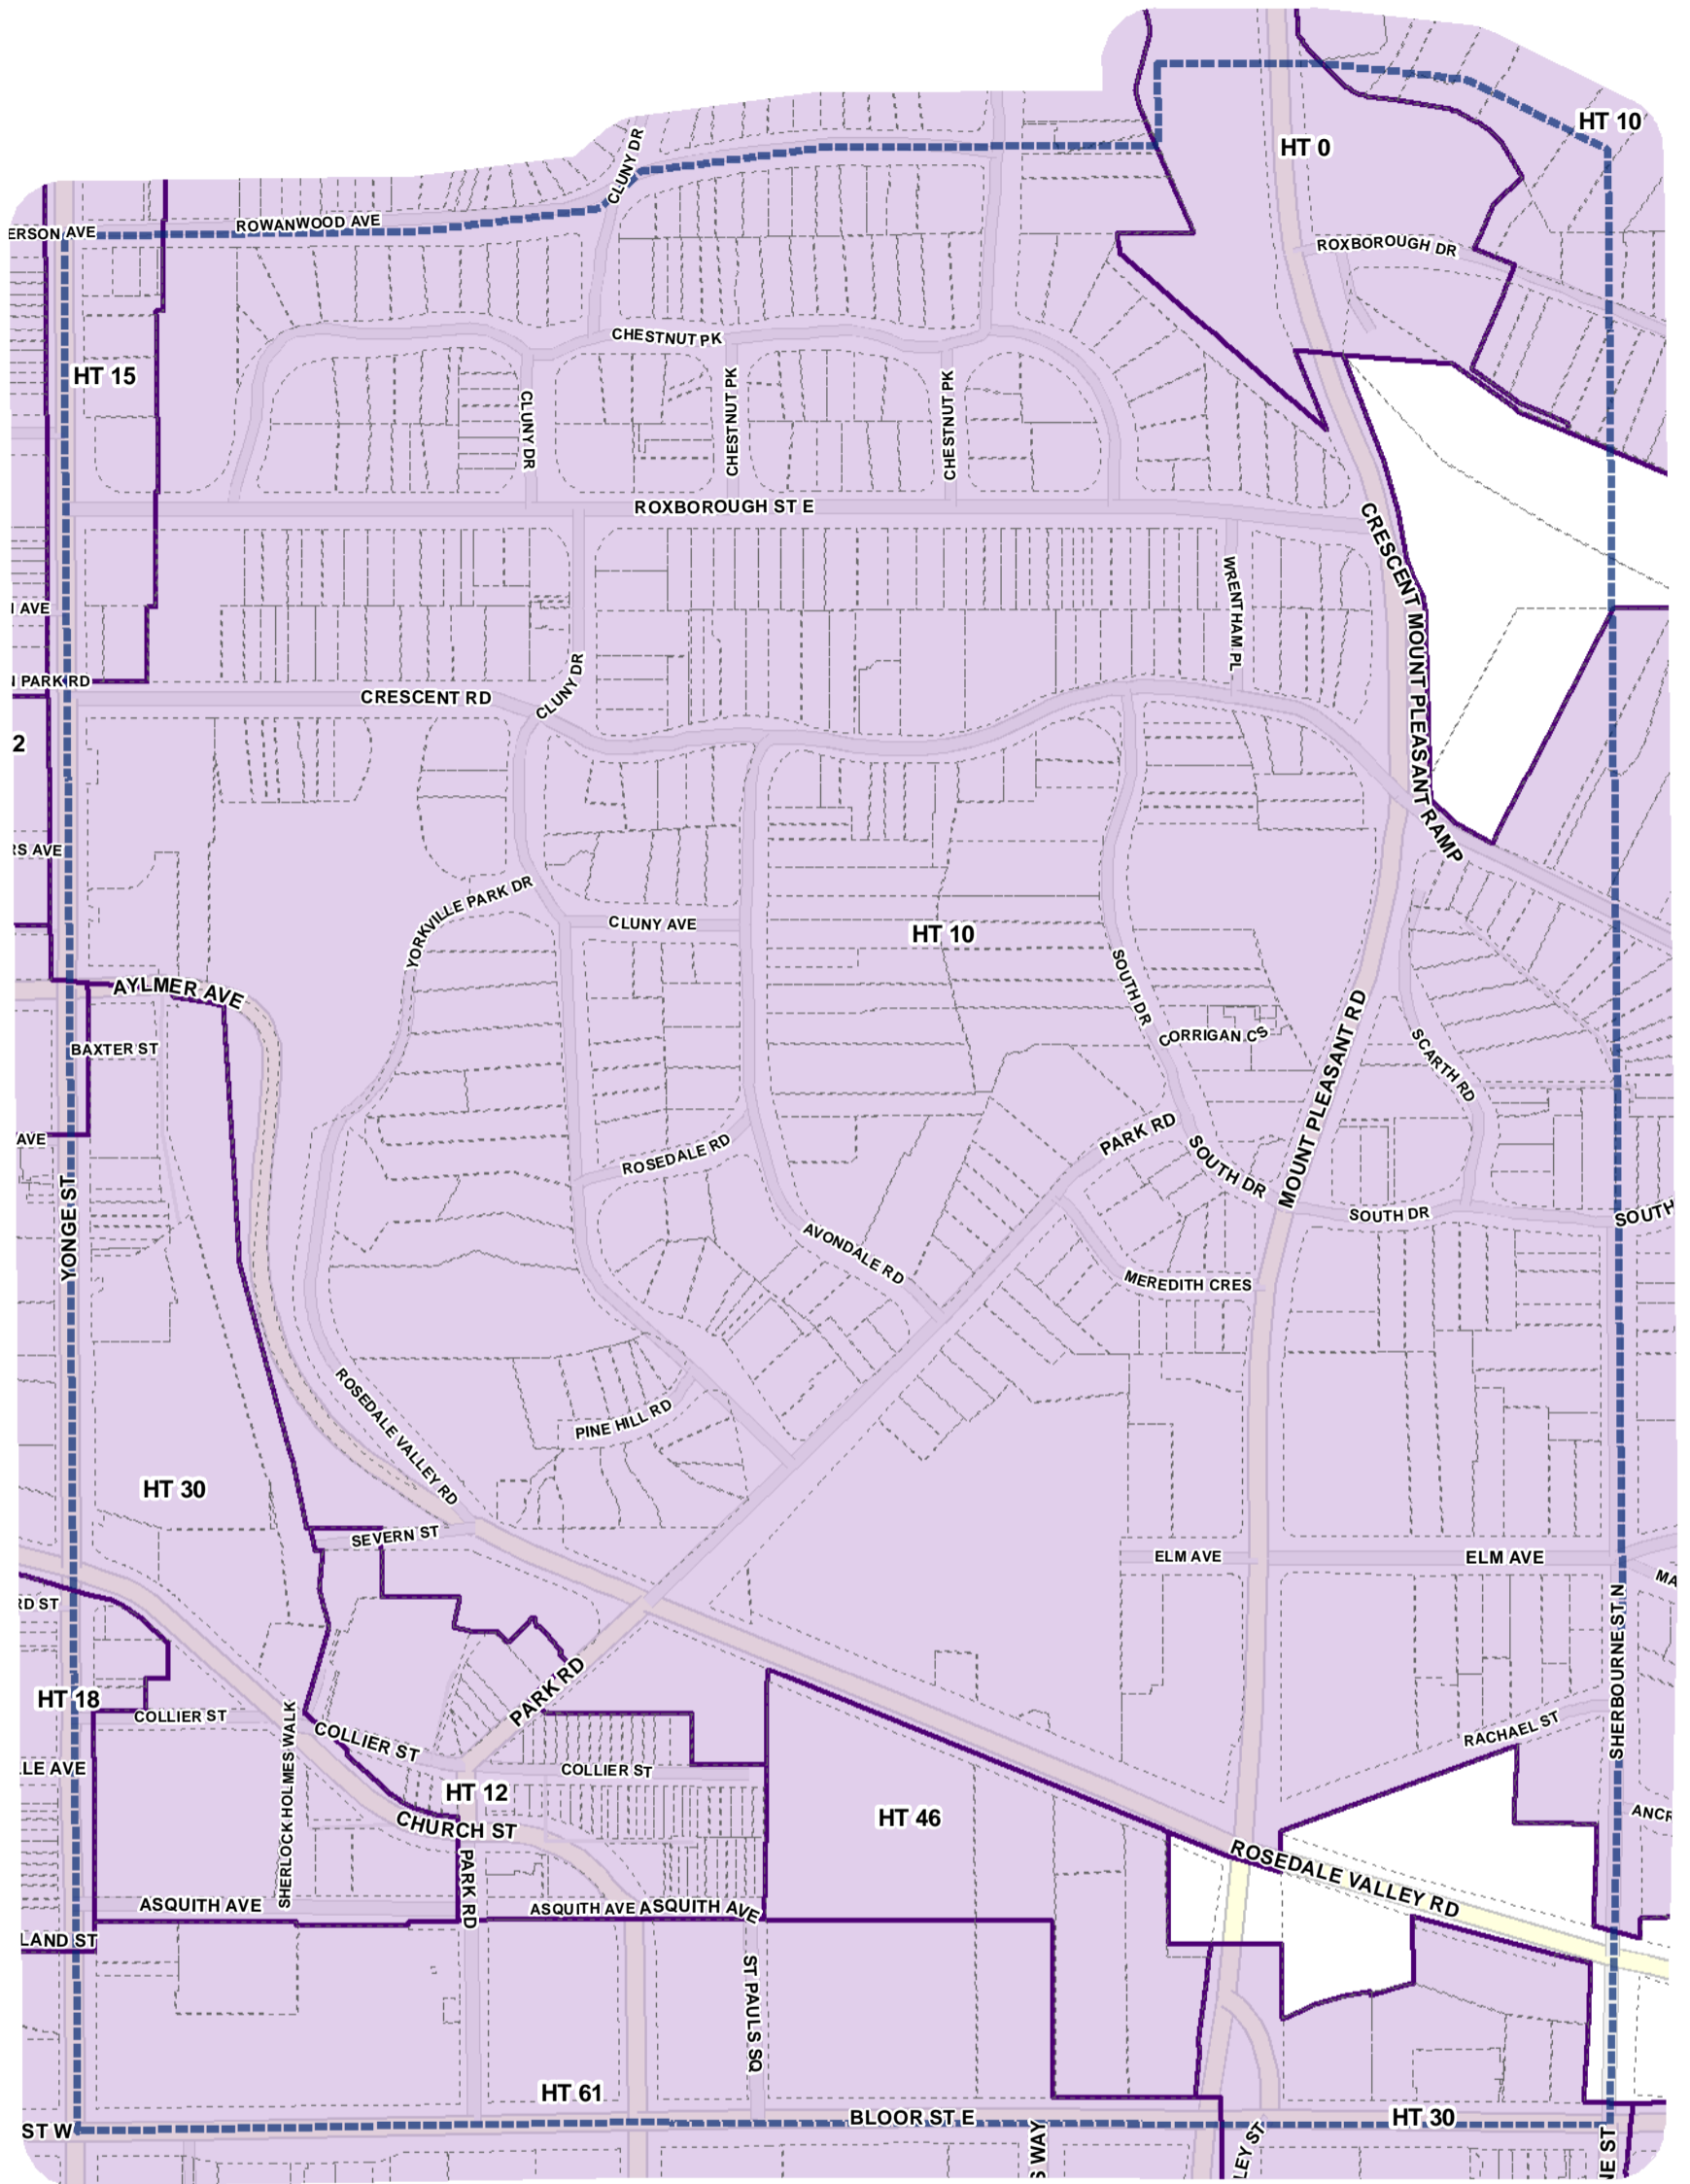

Height Overlay Map

April 21, 2010
Planning & Growth Management
Committee Meeting

-  Height Overlay
-  Map Sheet Boundary
-  Properties
-  Railway
-  Hydro Line

-  Height Overlay
-  Map Sheet Boundary
-  Properties
-  Railway
-  Hydro Line

-  Height Overlay
-  Map Sheet Boundary
-  Properties
-  Railway
-  Hydro Line

-  Height Overlay
-  Map Sheet Boundary
-  Properties
-  Railway
-  Hydro Line

1:4,000

-  Height Overlay
-  Map Sheet Boundary
-  Properties
-  Railway
-  Hydro Line