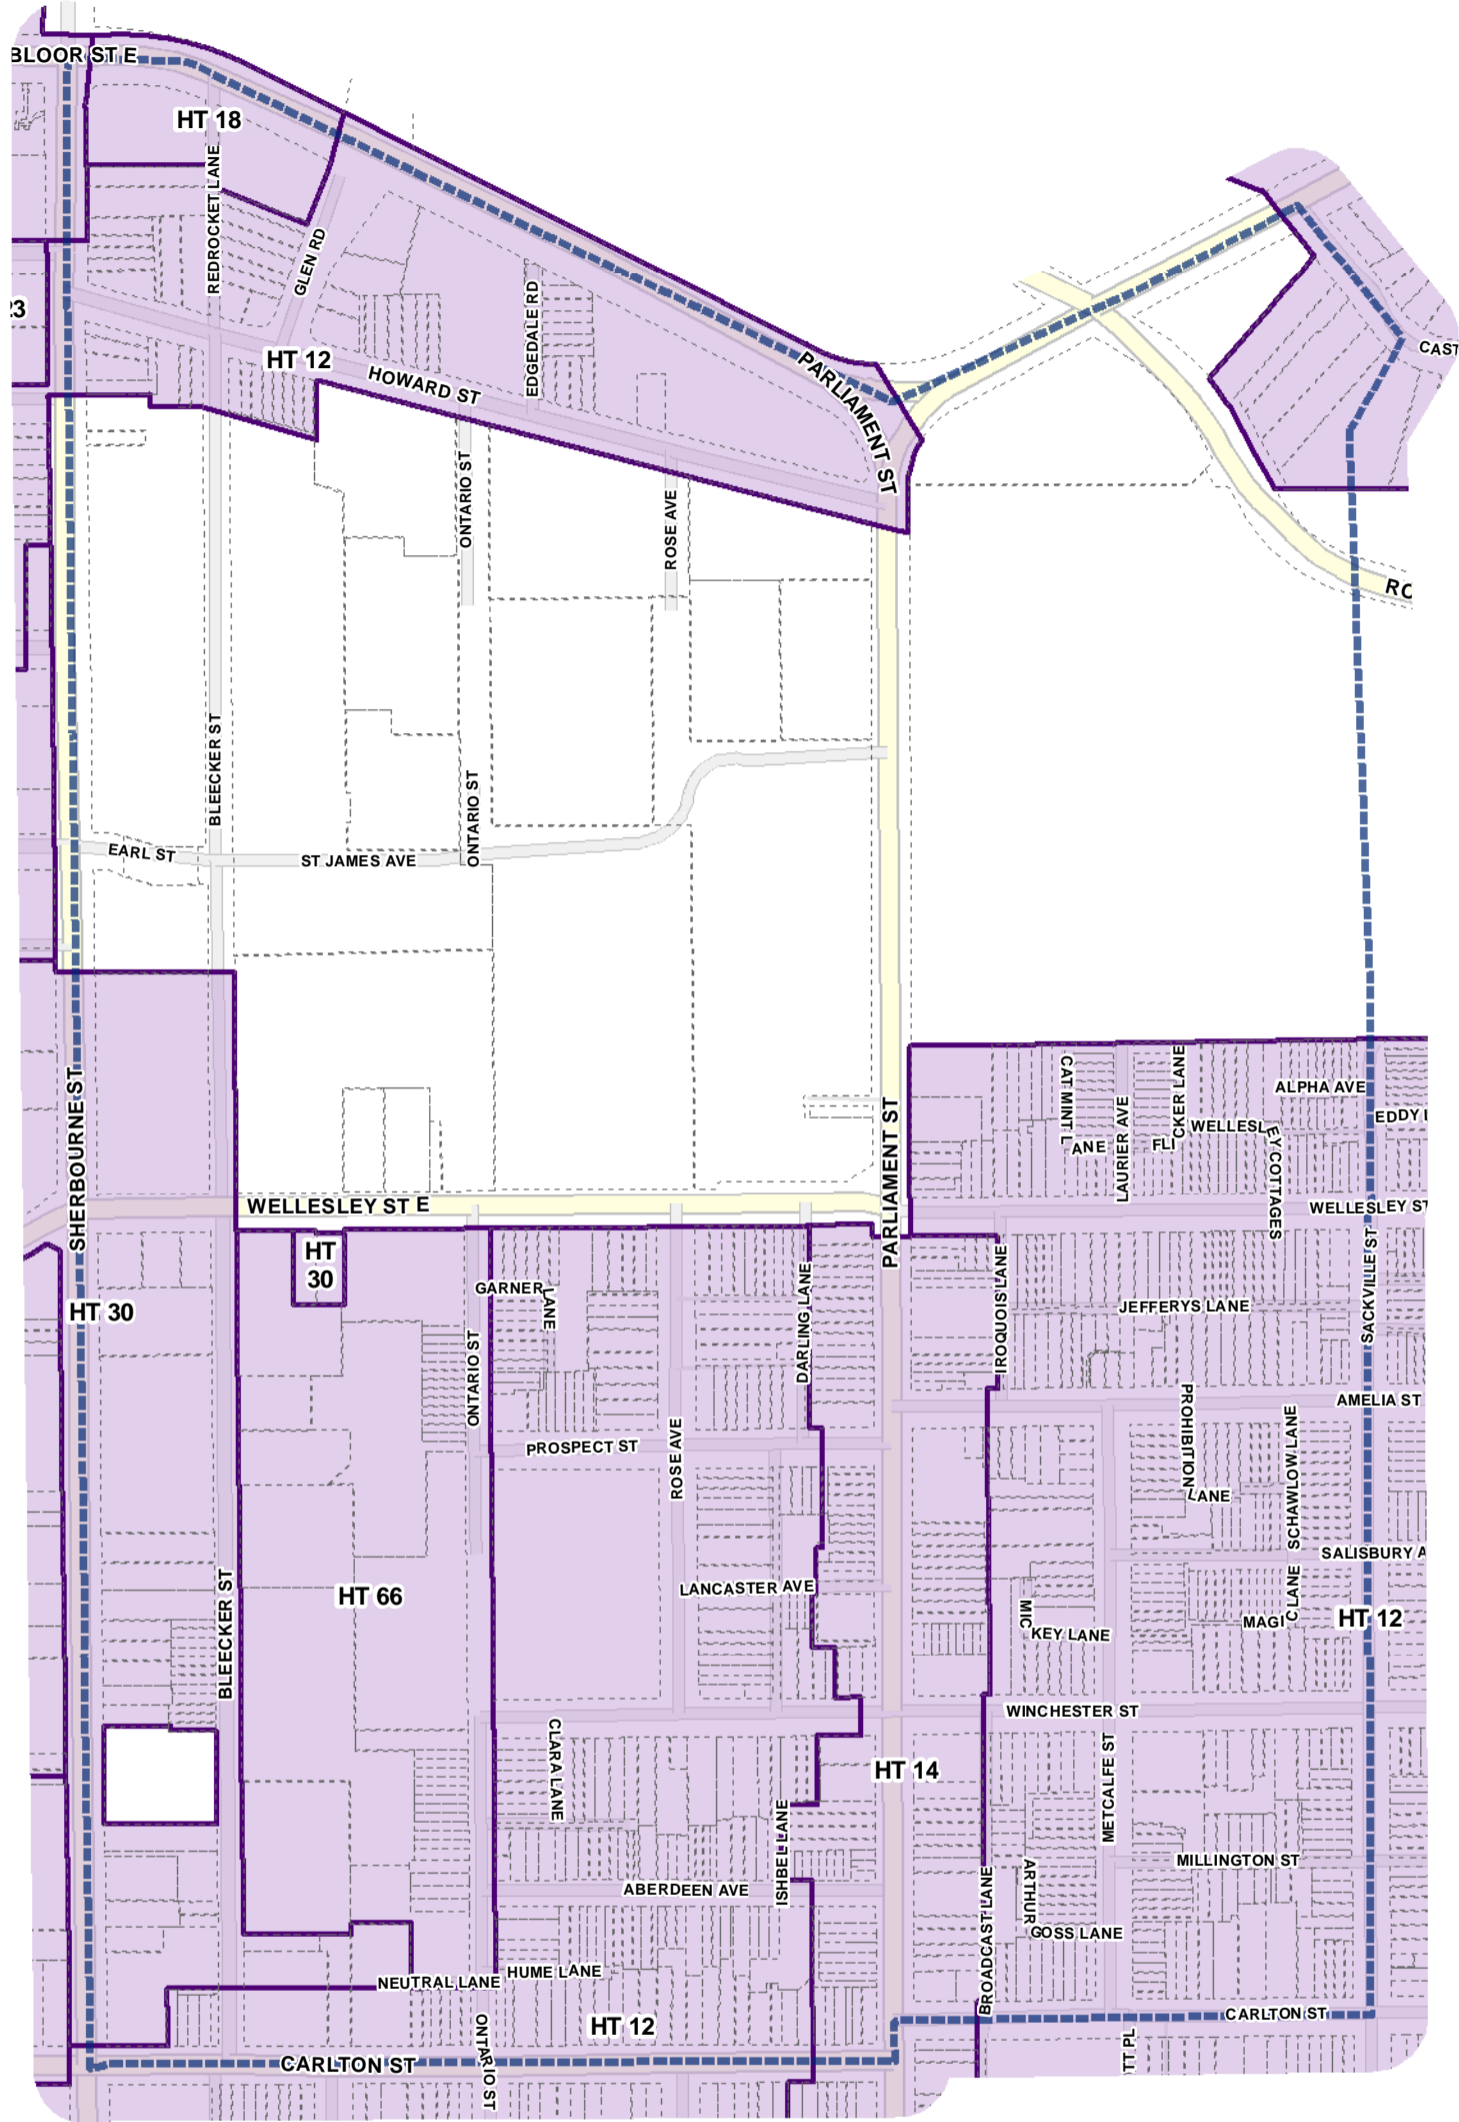

-  Height Overlay
-  Map Sheet Boundary
-  Properties
-  Railway
-  Hydro Line

-  Height Overlay
-  Map Sheet Boundary
-  Properties
-  Railway
-  Hydro Line

-  Height Overlay
-  Map Sheet Boundary
-  Properties
-  Railway
-  Hydro Line

Height Overlay Map

April 21, 2010
Planning & Growth Management
Committee Meeting

-  Height Overlay
-  Map Sheet Boundary
-  Properties
-  Railway
-  Hydro Line

- Height Overlay
- Map Sheet Boundary
- Properties
- Railway
- Hydro Line

-  Height Overlay
-  Map Sheet Boundary
-  Properties
-  Railway
-  Hydro Line

-  Height Overlay
-  Map Sheet Boundary
-  Properties
-  Railway
-  Hydro Line

1:4,000

-  Height Overlay
-  Map Sheet Boundary
-  Properties
-  Railway
-  Hydro Line