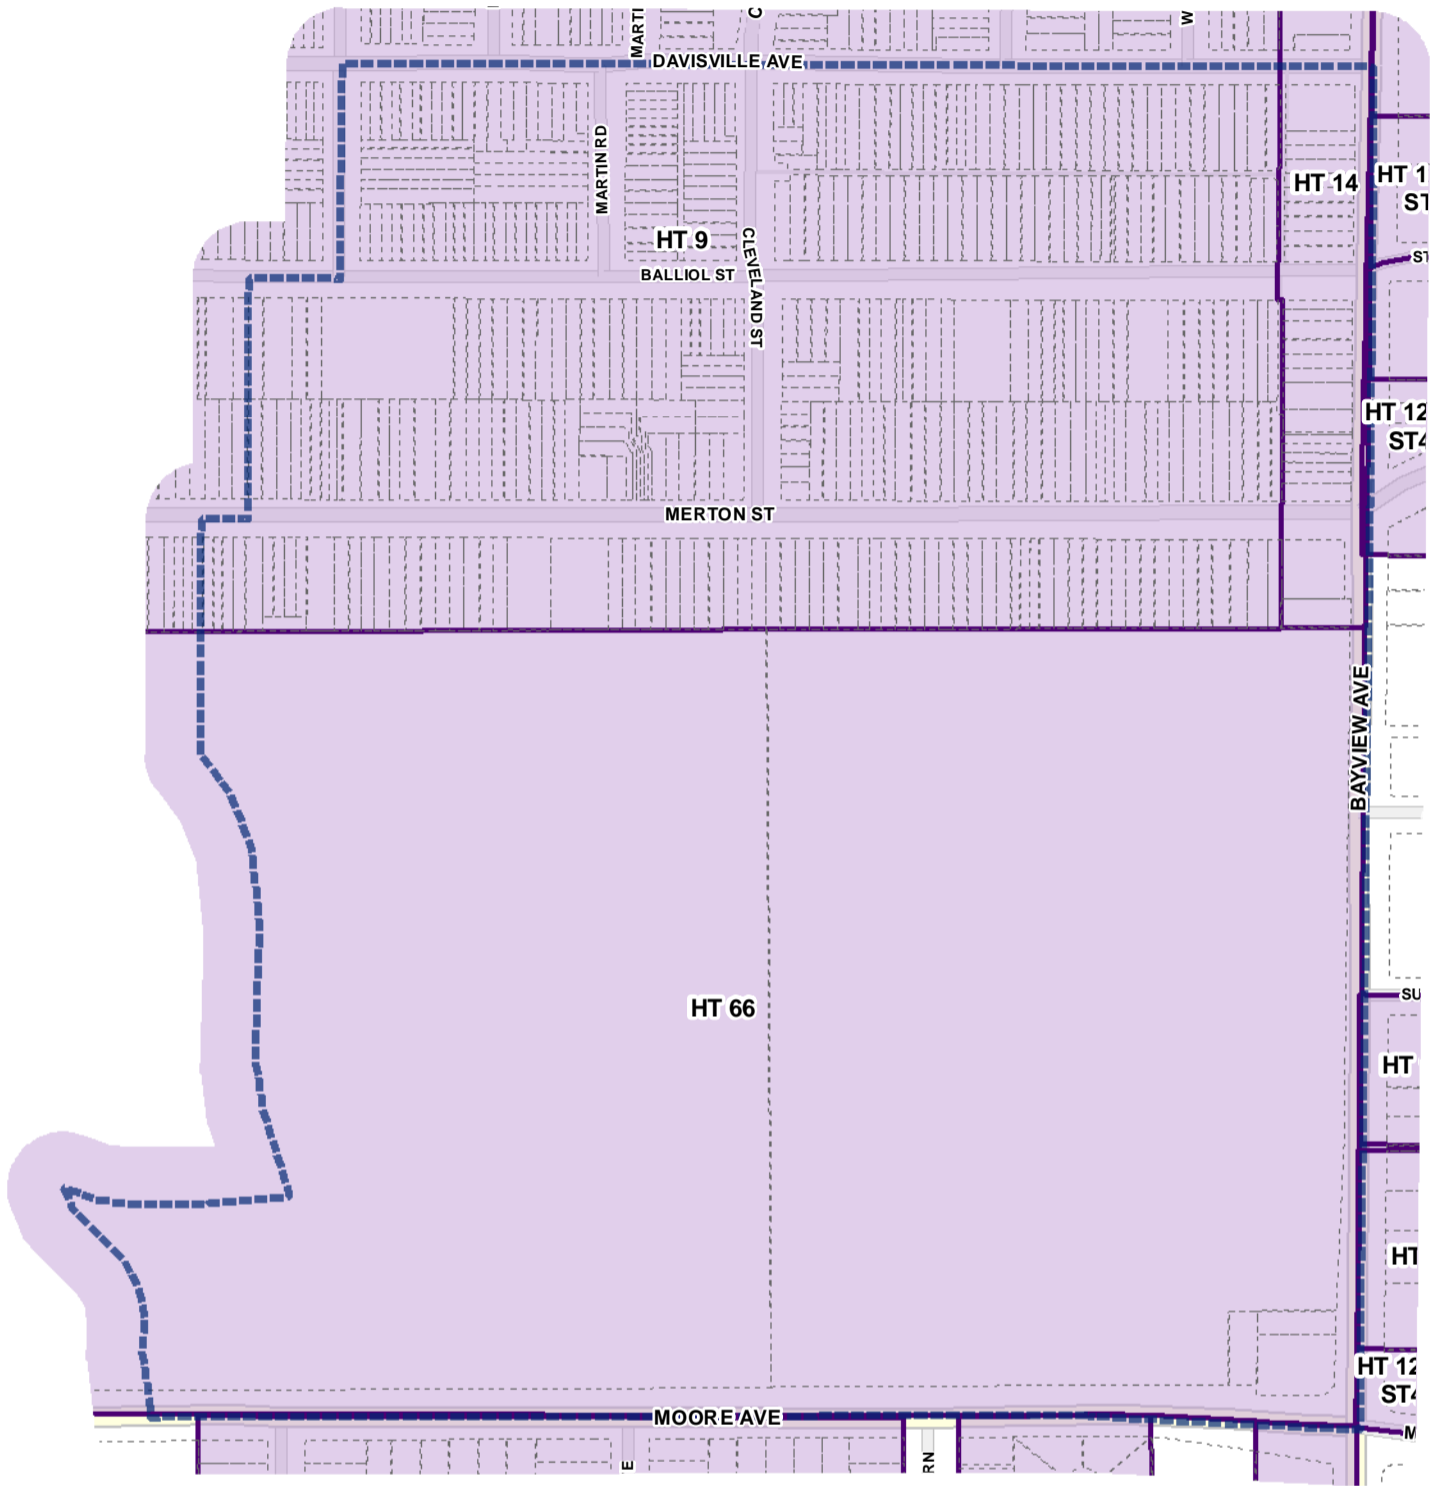

-  Height Overlay
-  Map Sheet Boundary
-  Properties
-  Railway
-  Hydro Line

Height Overlay Map

April 21, 2010
Planning & Growth Management
Committee Meeting

- Height Overlay
- Map Sheet Boundary
- Properties
- Railway
- Hydro Line

Height Overlay Map

April 21, 2010
Planning & Growth Management
Committee Meeting

-  Height Overlay
-  Map Sheet Boundary
-  Properties
-  Railway
-  Hydro Line

- Height Overlay
- Map Sheet Boundary
- Properties
- Railway
- Hydro Line

-  Height Overlay
-  Map Sheet Boundary
-  Properties
-  Railway
-  Hydro Line

-  Height Overlay
-  Map Sheet Boundary
-  Properties
-  Railway
-  Hydro Line

Height Overlay Map

April 21, 2010
Planning & Growth Management
Committee Meeting