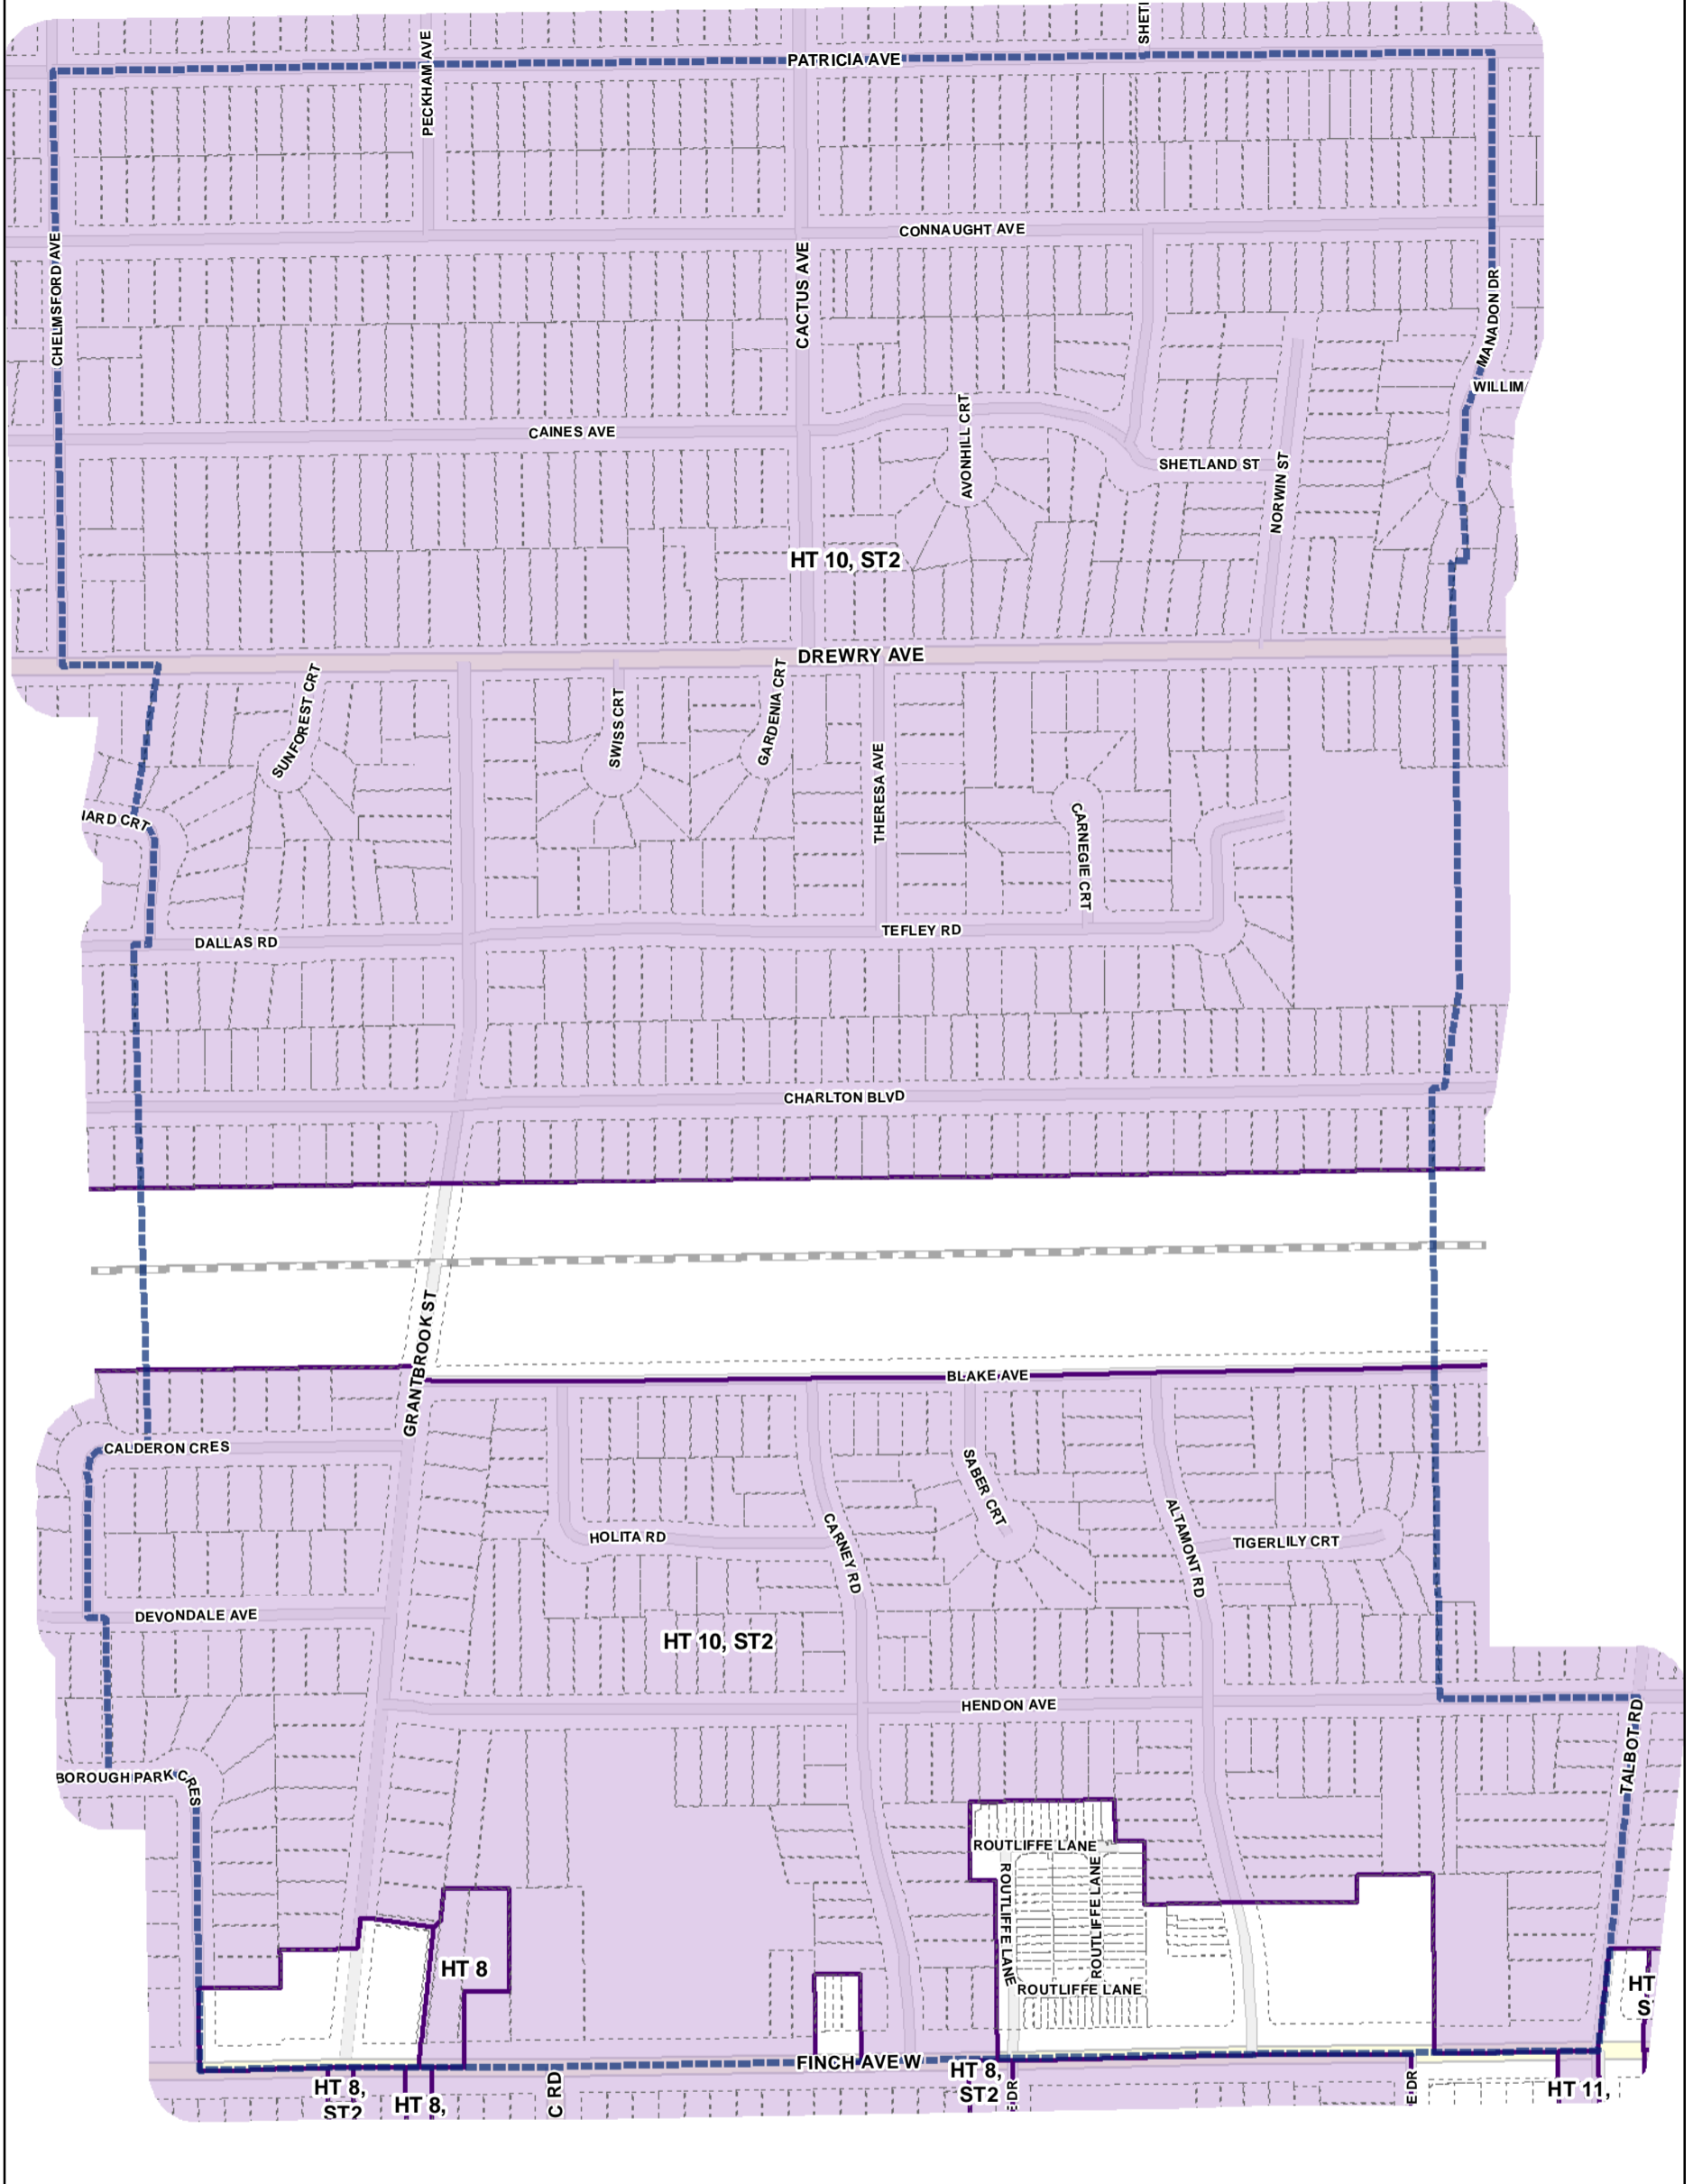

-  Height Overlay
-  Map Sheet Boundary
-  Properties
-  Railway
-  Hydro Line

Height Overlay Map

April 21, 2010
Planning & Growth Management
Committee Meeting

- Height Overlay
- Map Sheet Boundary
- Properties
- Railway
- Hydro Line

Height Overlay Map

April 21, 2010
Planning & Growth Management
Committee Meeting

- Height Overlay
- Map Sheet Boundary
- Properties
- Railway
- Hydro Line

- Height Overlay
- Map Sheet Boundary
- Properties
- Railway
- Hydro Line

Toronto City Planning
 Zoning Bylaw Map Book Series

Height Overlay Map

April 21, 2010
 Planning & Growth Management
 Committee Meeting

-  Height Overlay
-  Map Sheet Boundary
-  Properties
-  Railway
-  Hydro Line