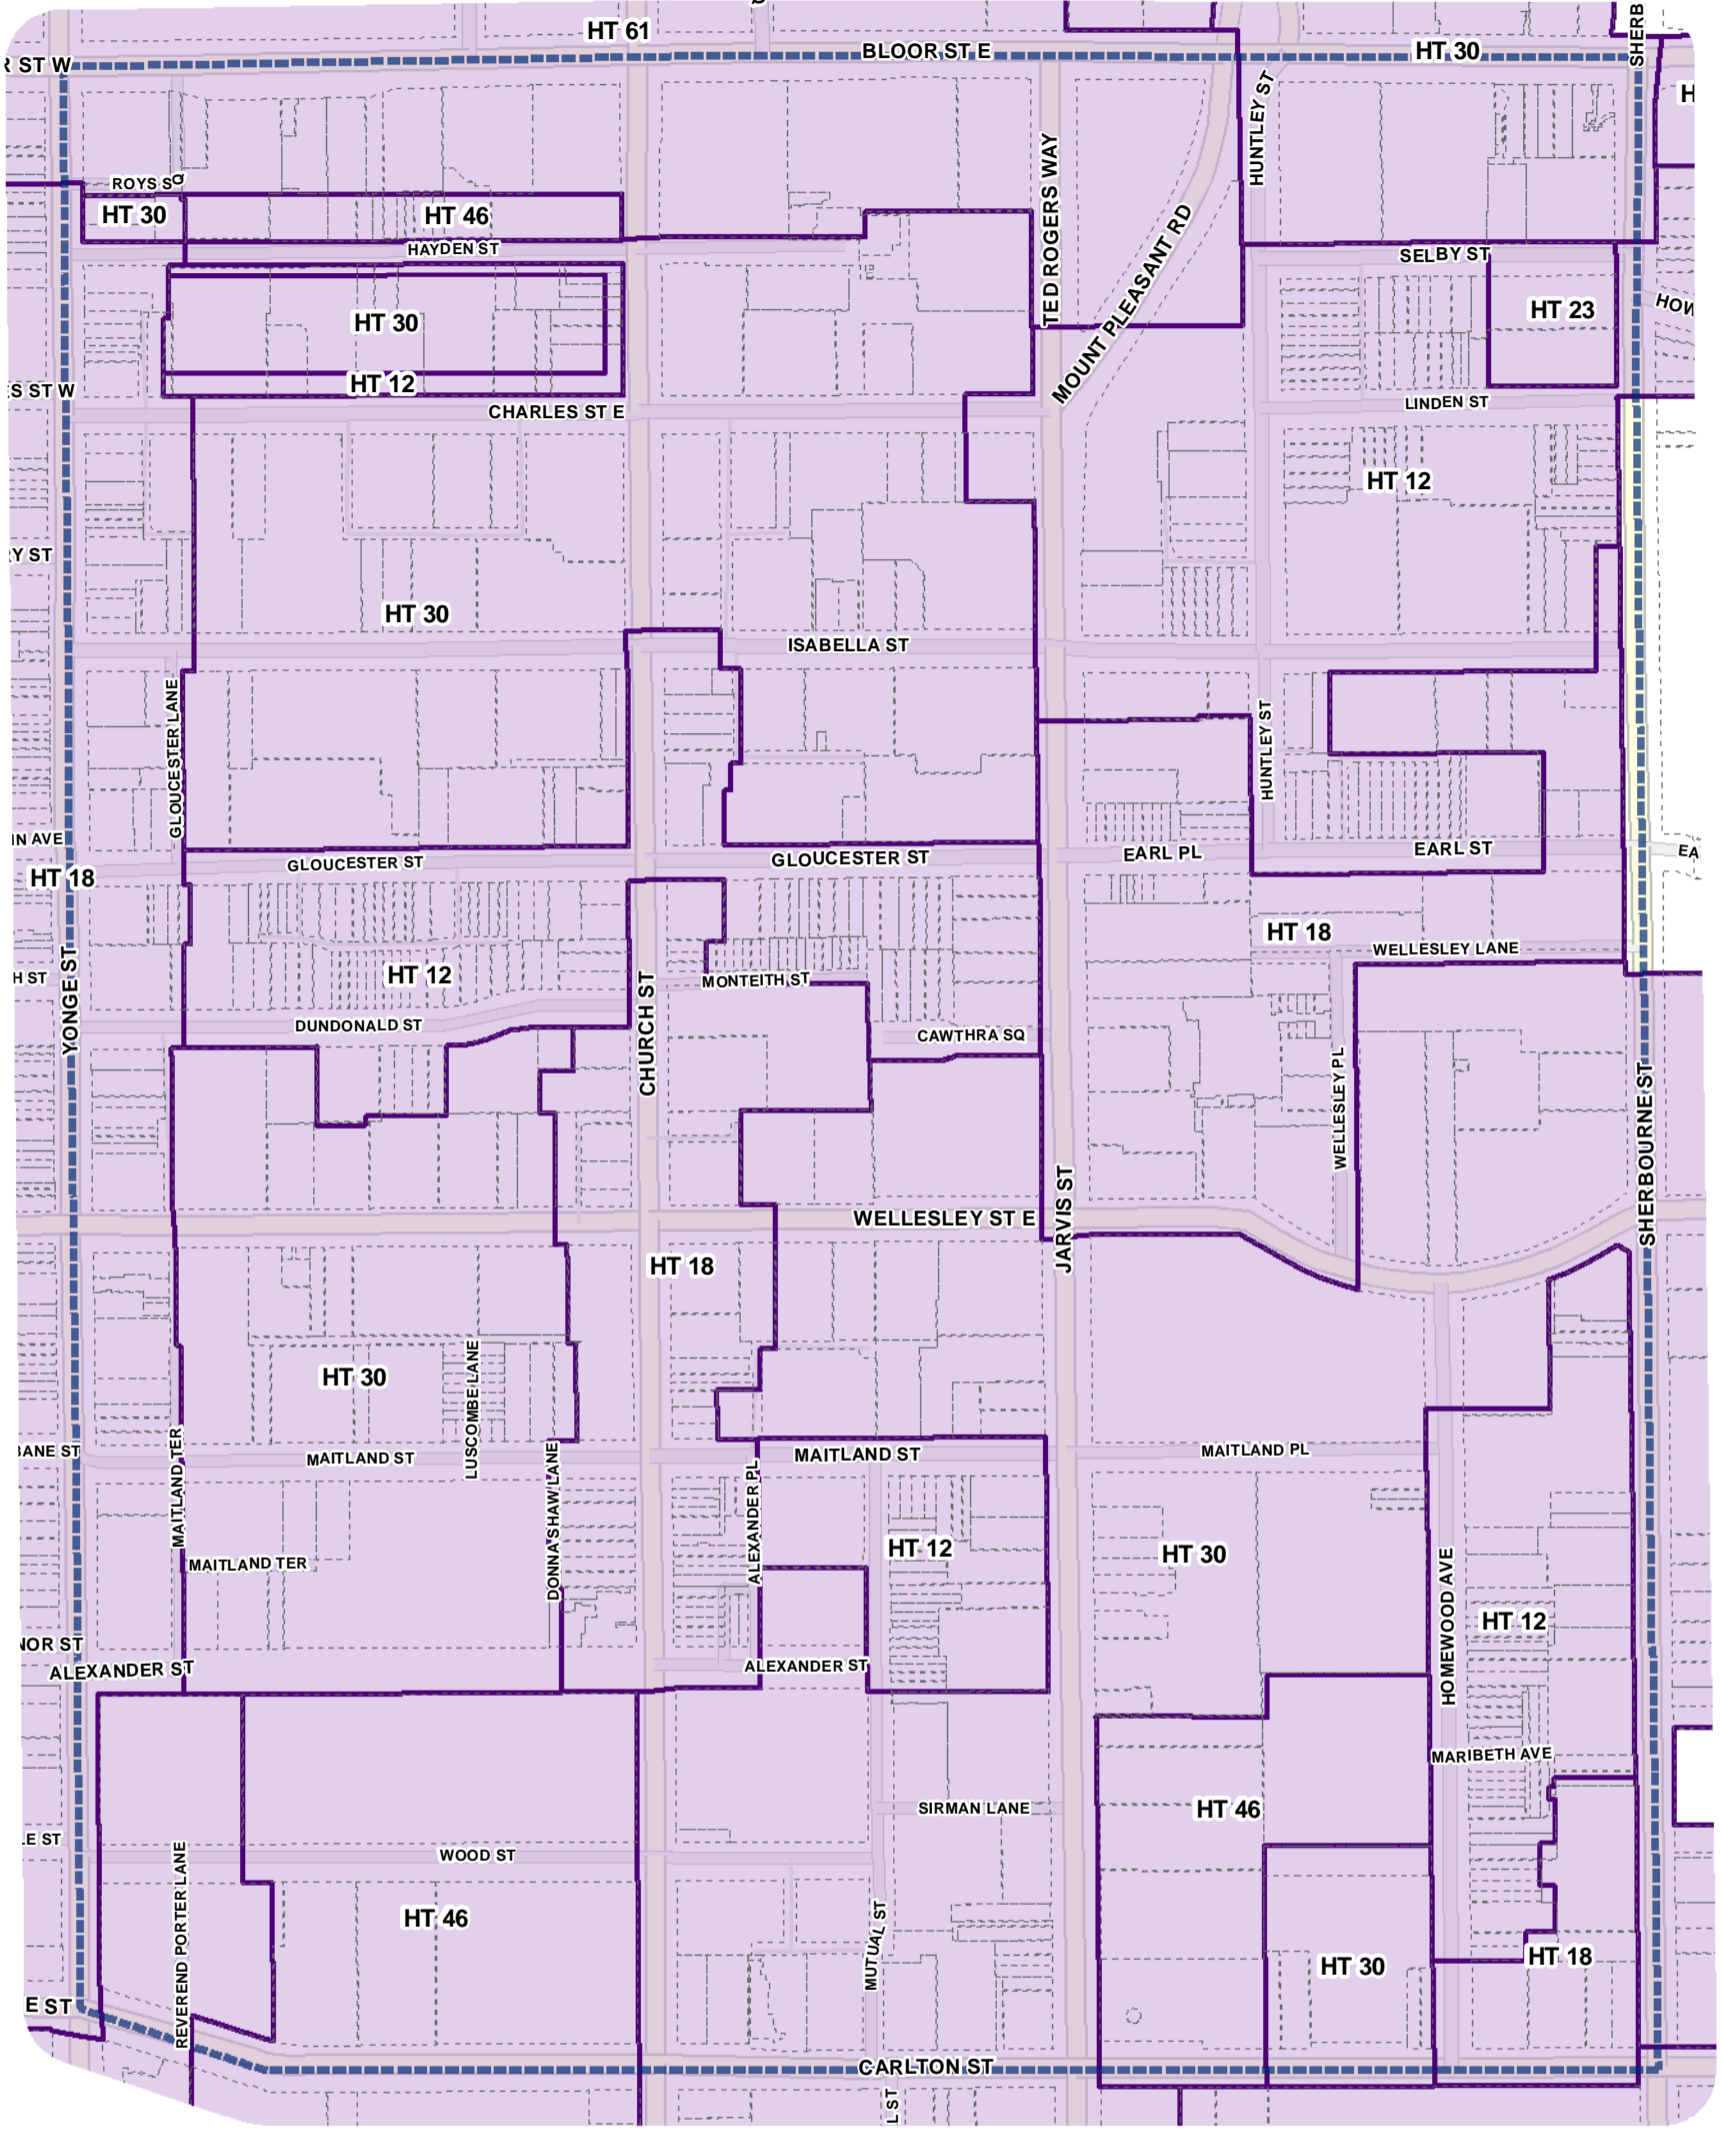

- Height Overlay
- Map Sheet Boundary
- Properties
- Railway
- Hydro Line