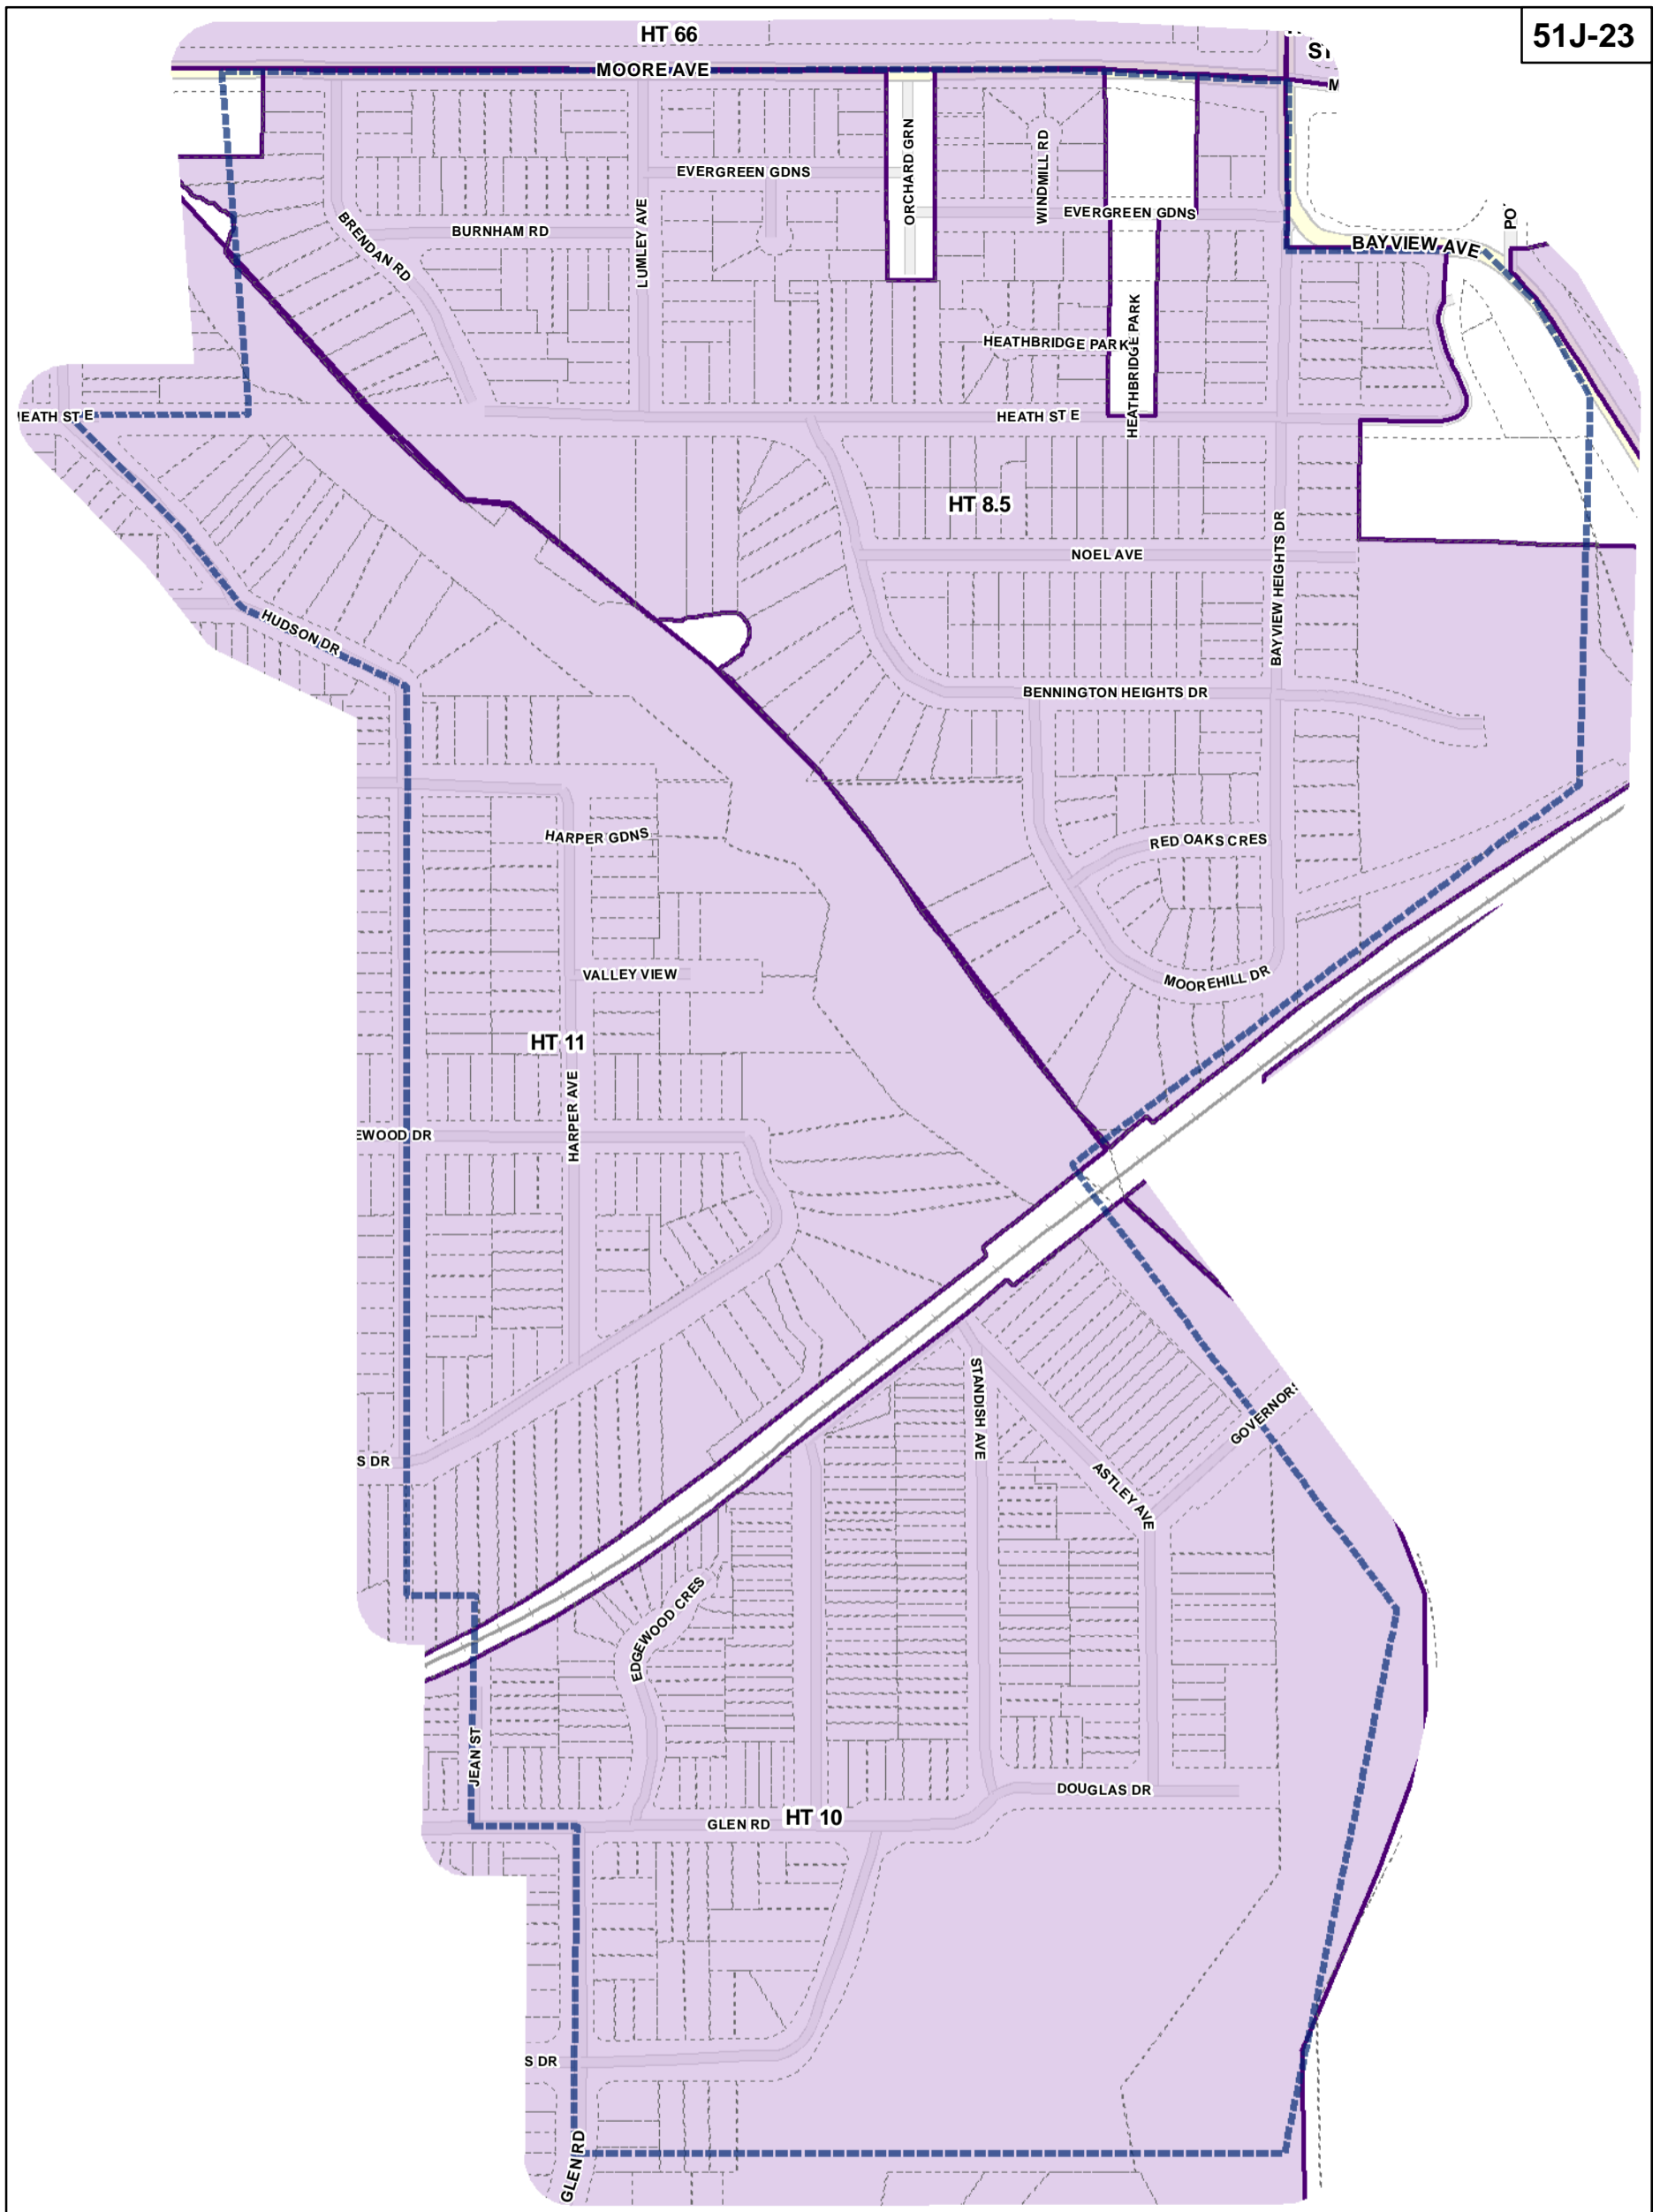

Height Overlay Map

April 21, 2010
Planning & Growth Management
Committee Meeting

- Height Overlay
- Map Sheet Boundary
- Properties
- Railway
- Hydro Line