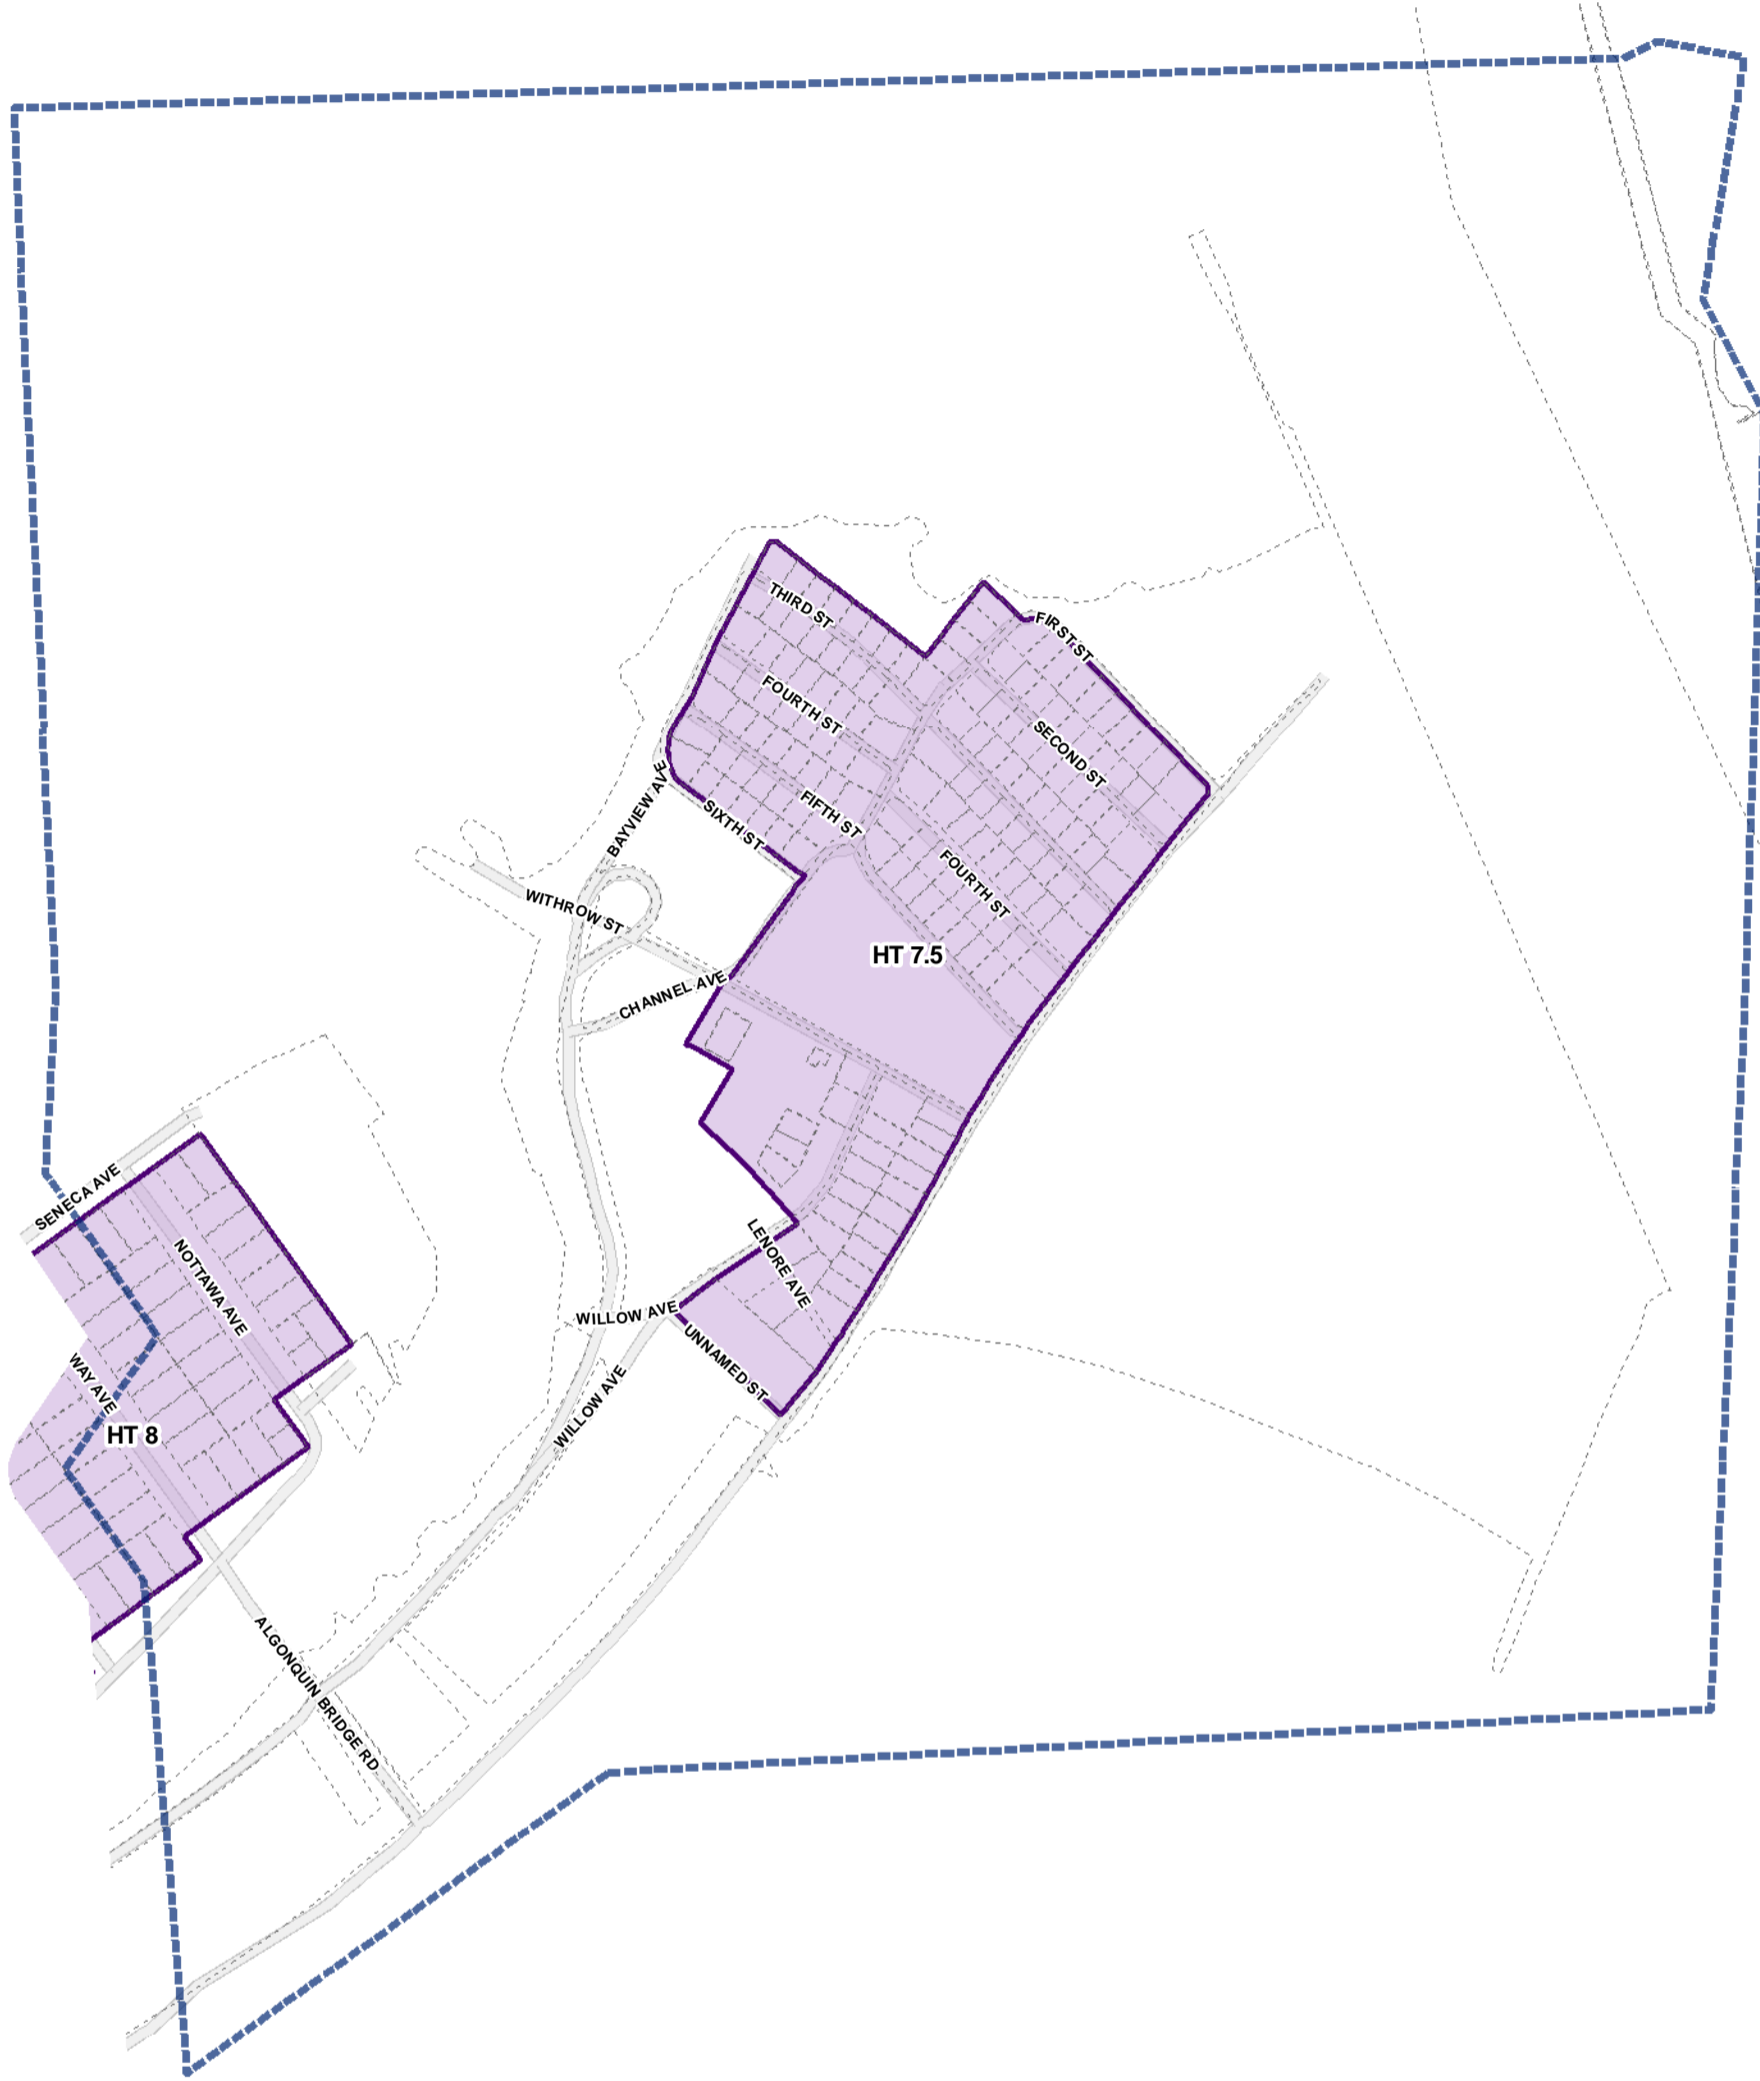

Toronto City Planning
 Zoning Bylaw Map Book Series

Height Overlay Map

April 21, 2010
 Planning & Growth Management
 Committee Meeting

-  Height Overlay
-  Map Sheet Boundary
-  Properties
-  Railway
-  Hydro Line

-  Height Overlay
-  Map Sheet Boundary
-  Properties
-  Railway
-  Hydro Line

-  Height Overlay
-  Map Sheet Boundary
-  Properties
-  Railway
-  Hydro Line

-  Height Overlay
-  Map Sheet Boundary
-  Properties
-  Railway
-  Hydro Line