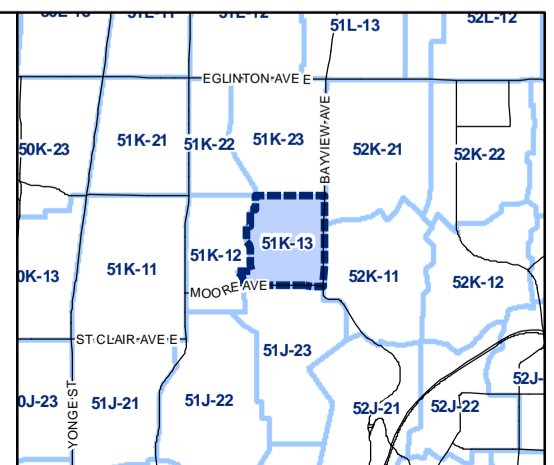

-  Height Overlay
-  Map Sheet Boundary
-  Properties
-  Railway
-  Hydro Line

Height Overlay Map

April 21, 2010
Planning & Growth Management
Committee Meeting

- Height Overlay
- Map Sheet Boundary
- Properties
- Railway
- Hydro Line

Height Overlay Map

April 21, 2010
Planning & Growth Management
Committee Meeting

-  Height Overlay
-  Map Sheet Boundary
-  Properties
-  Railway
-  Hydro Line

- Height Overlay
- Map Sheet Boundary
- Properties
- Railway
- Hydro Line

-  Height Overlay
-  Map Sheet Boundary
-  Properties
-  Railway
-  Hydro Line

-  Height Overlay
-  Map Sheet Boundary
-  Properties
-  Railway
-  Hydro Line

Height Overlay Map

April 21, 2010
Planning & Growth Management
Committee Meeting