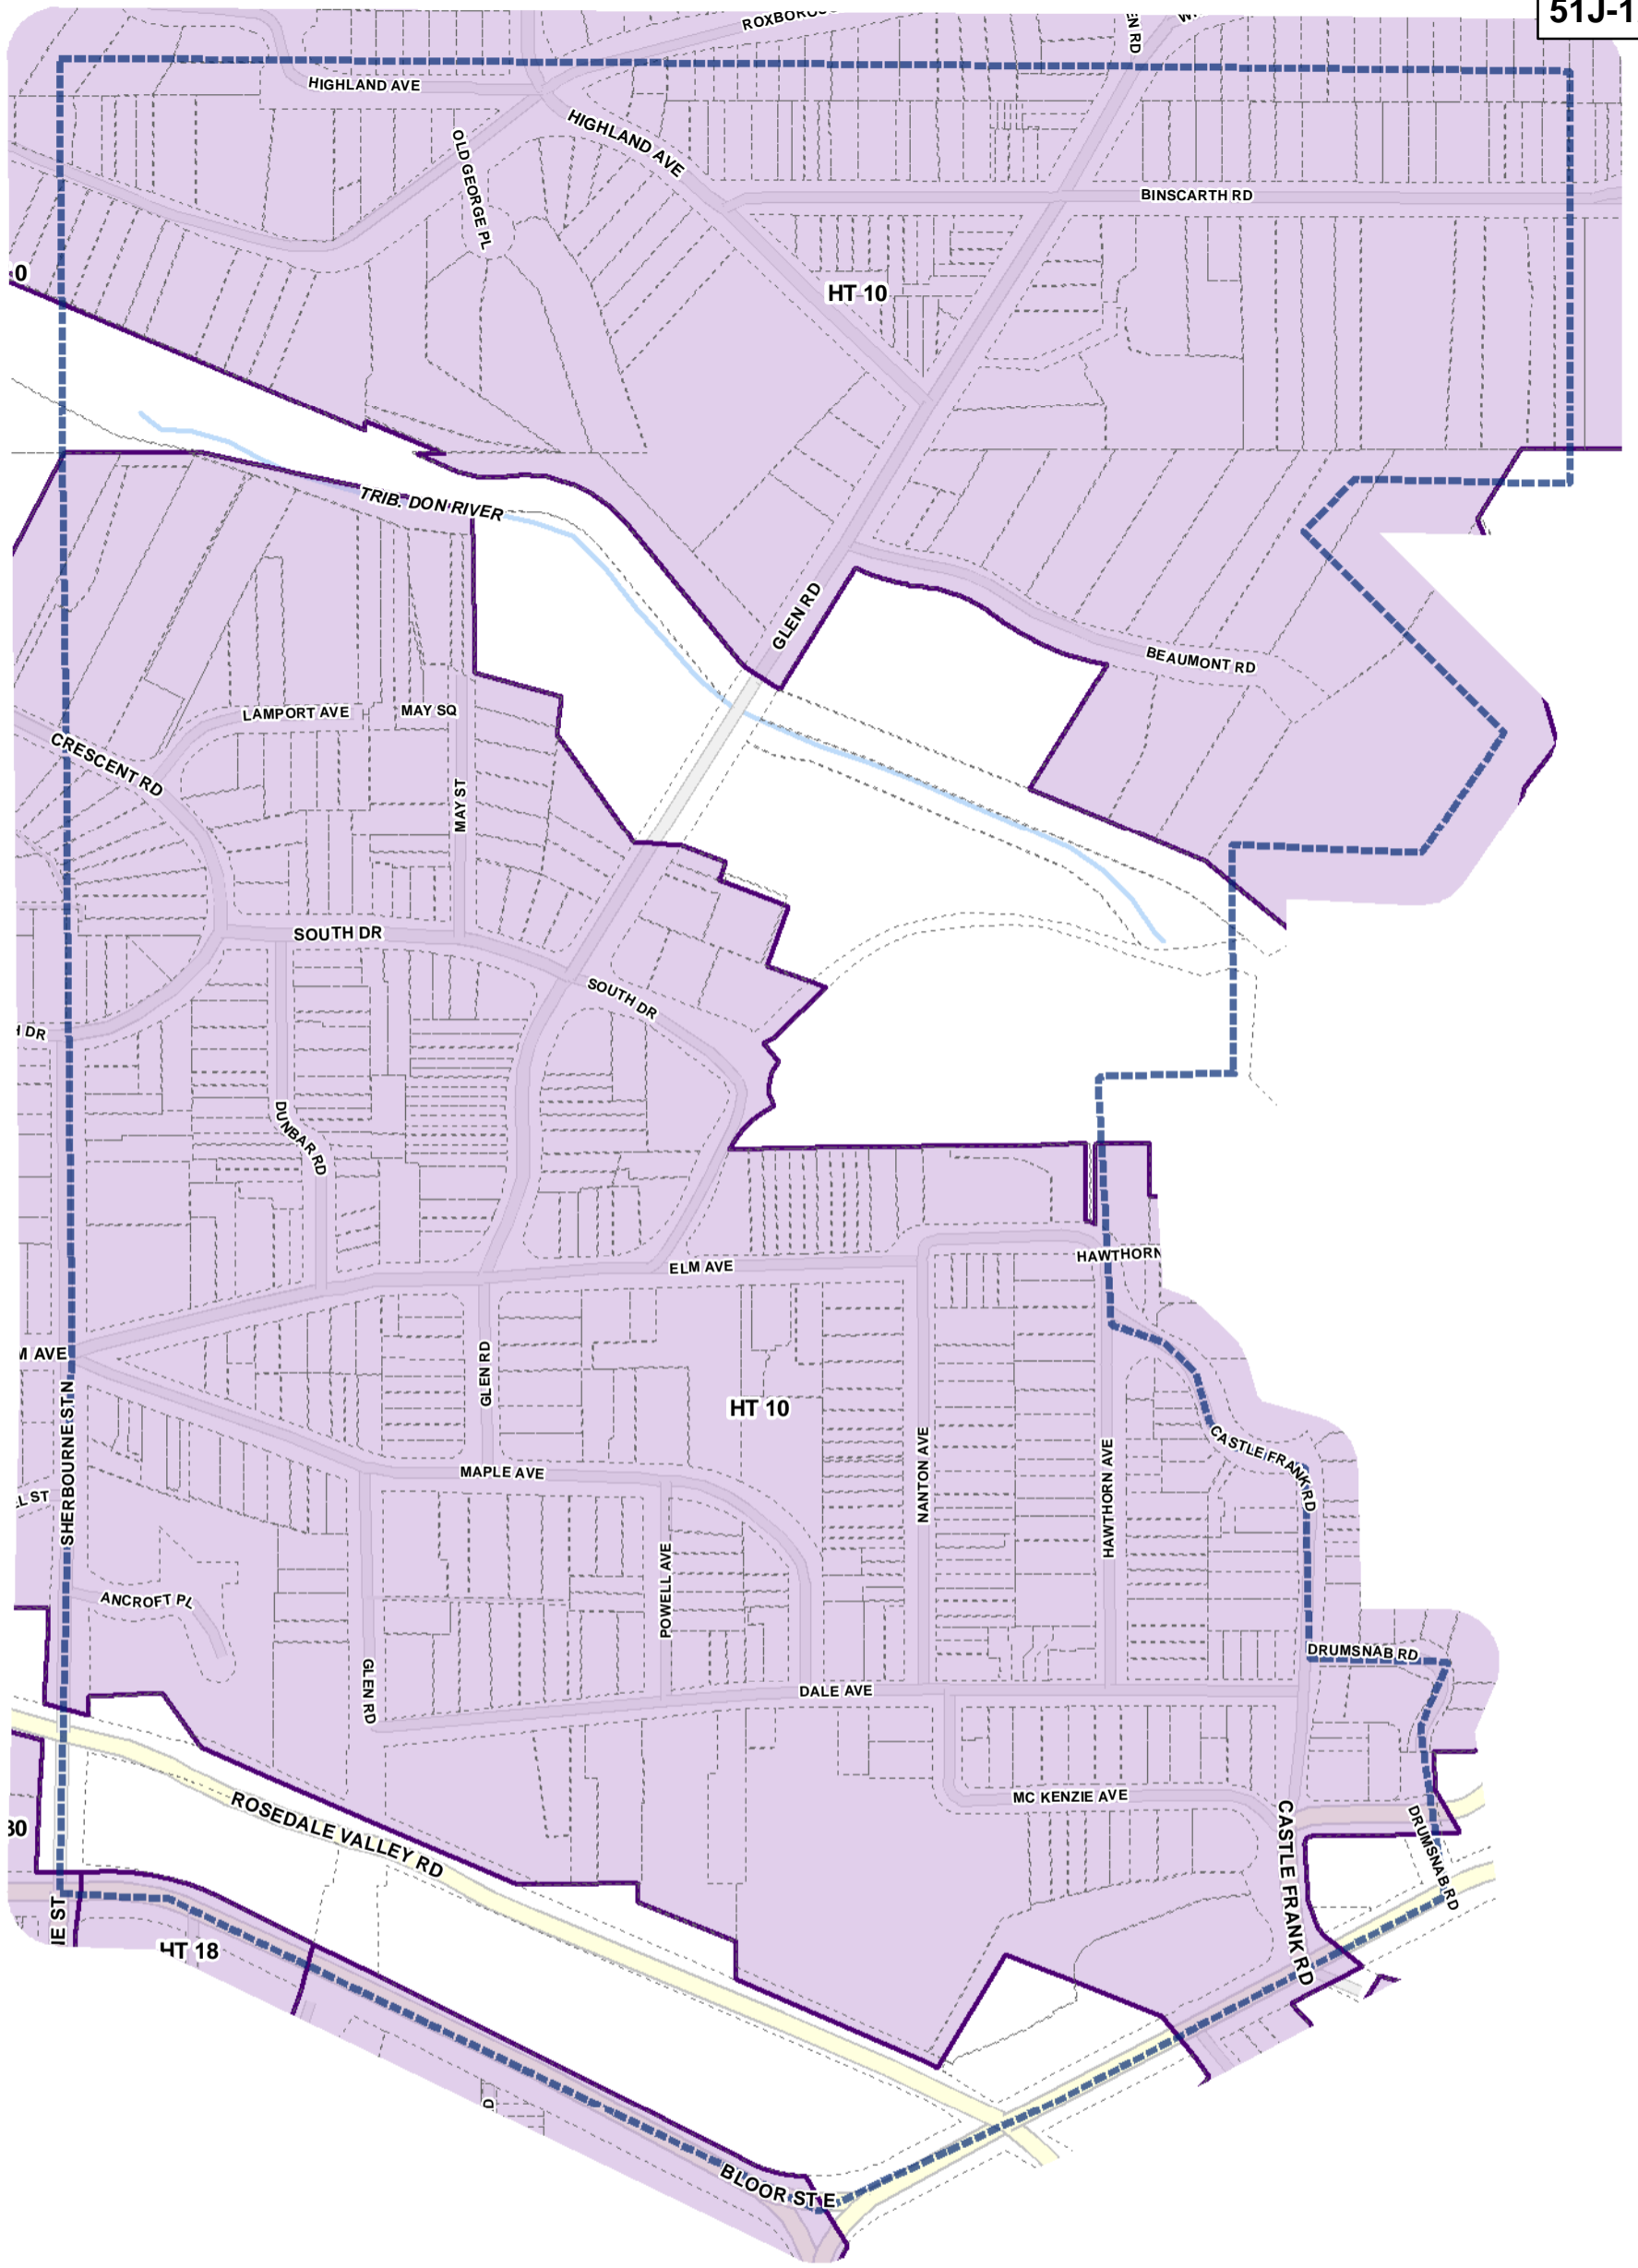

- Height Overlay
- Map Sheet Boundary
- Properties
- Railway
- Hydro Line