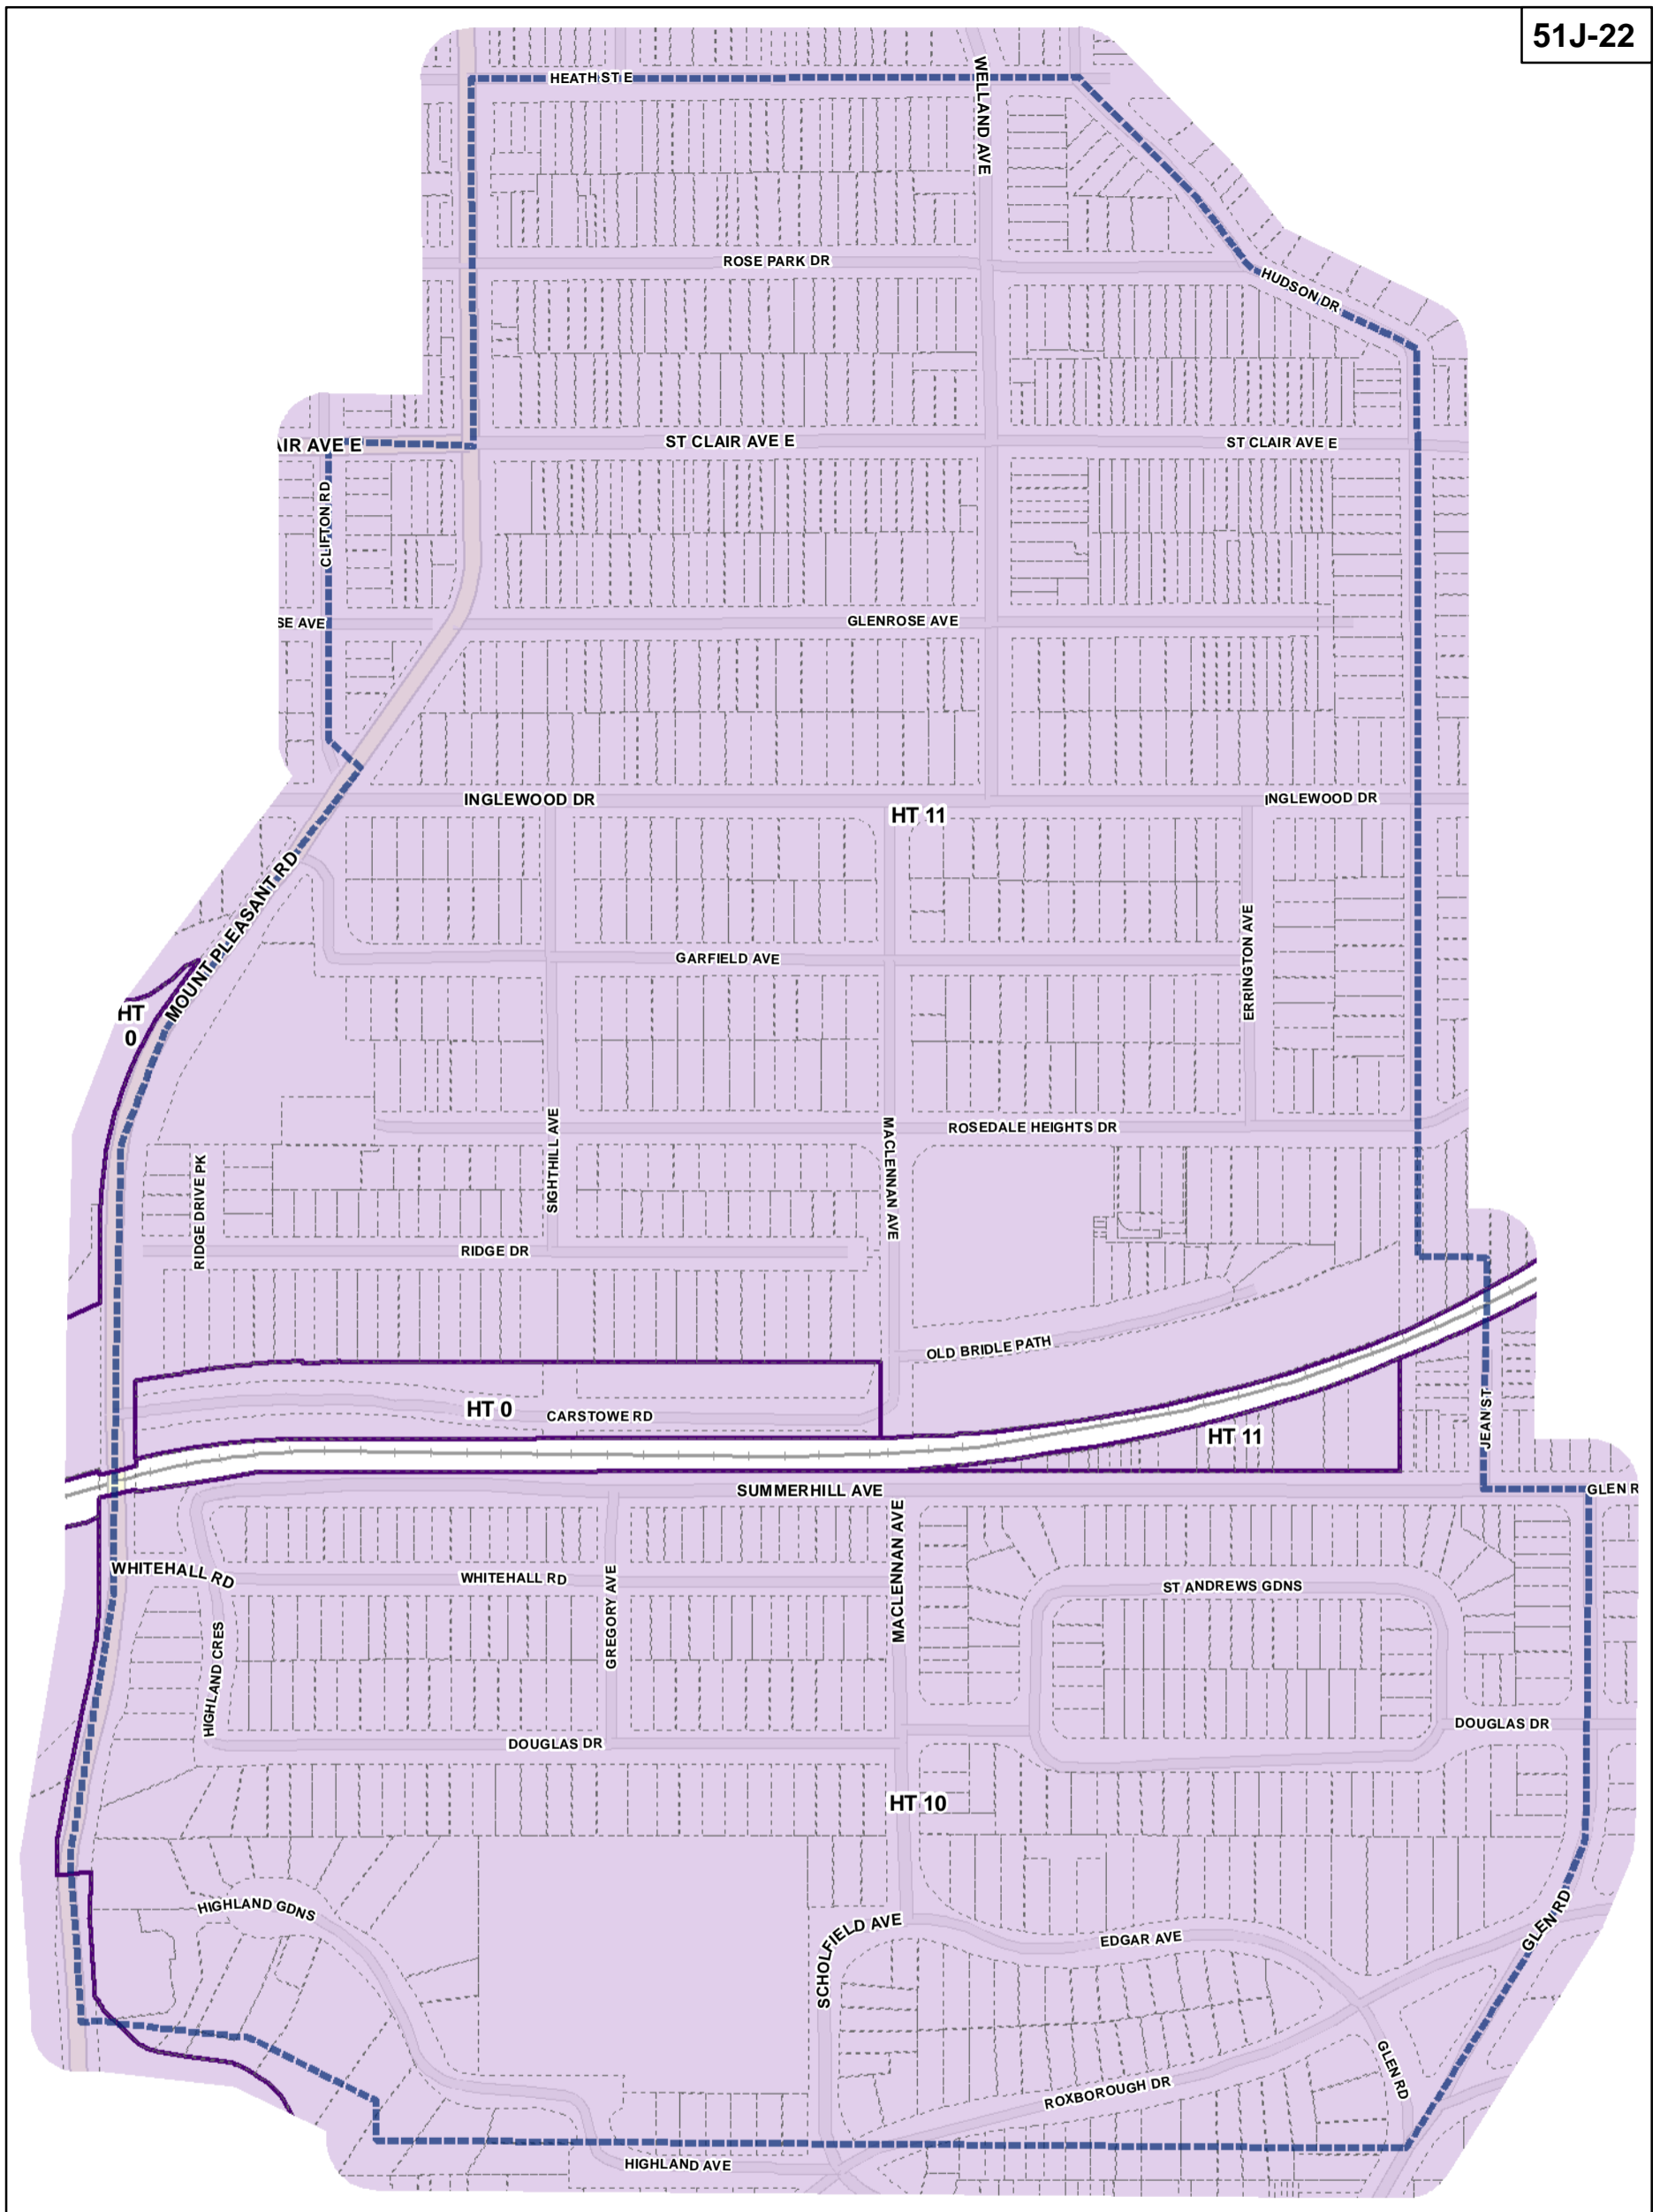

Height Overlay Map

April 21, 2010
Planning & Growth Management
Committee Meeting

- Height Overlay
- Map Sheet Boundary
- Properties
- Railway
- Hydro Line