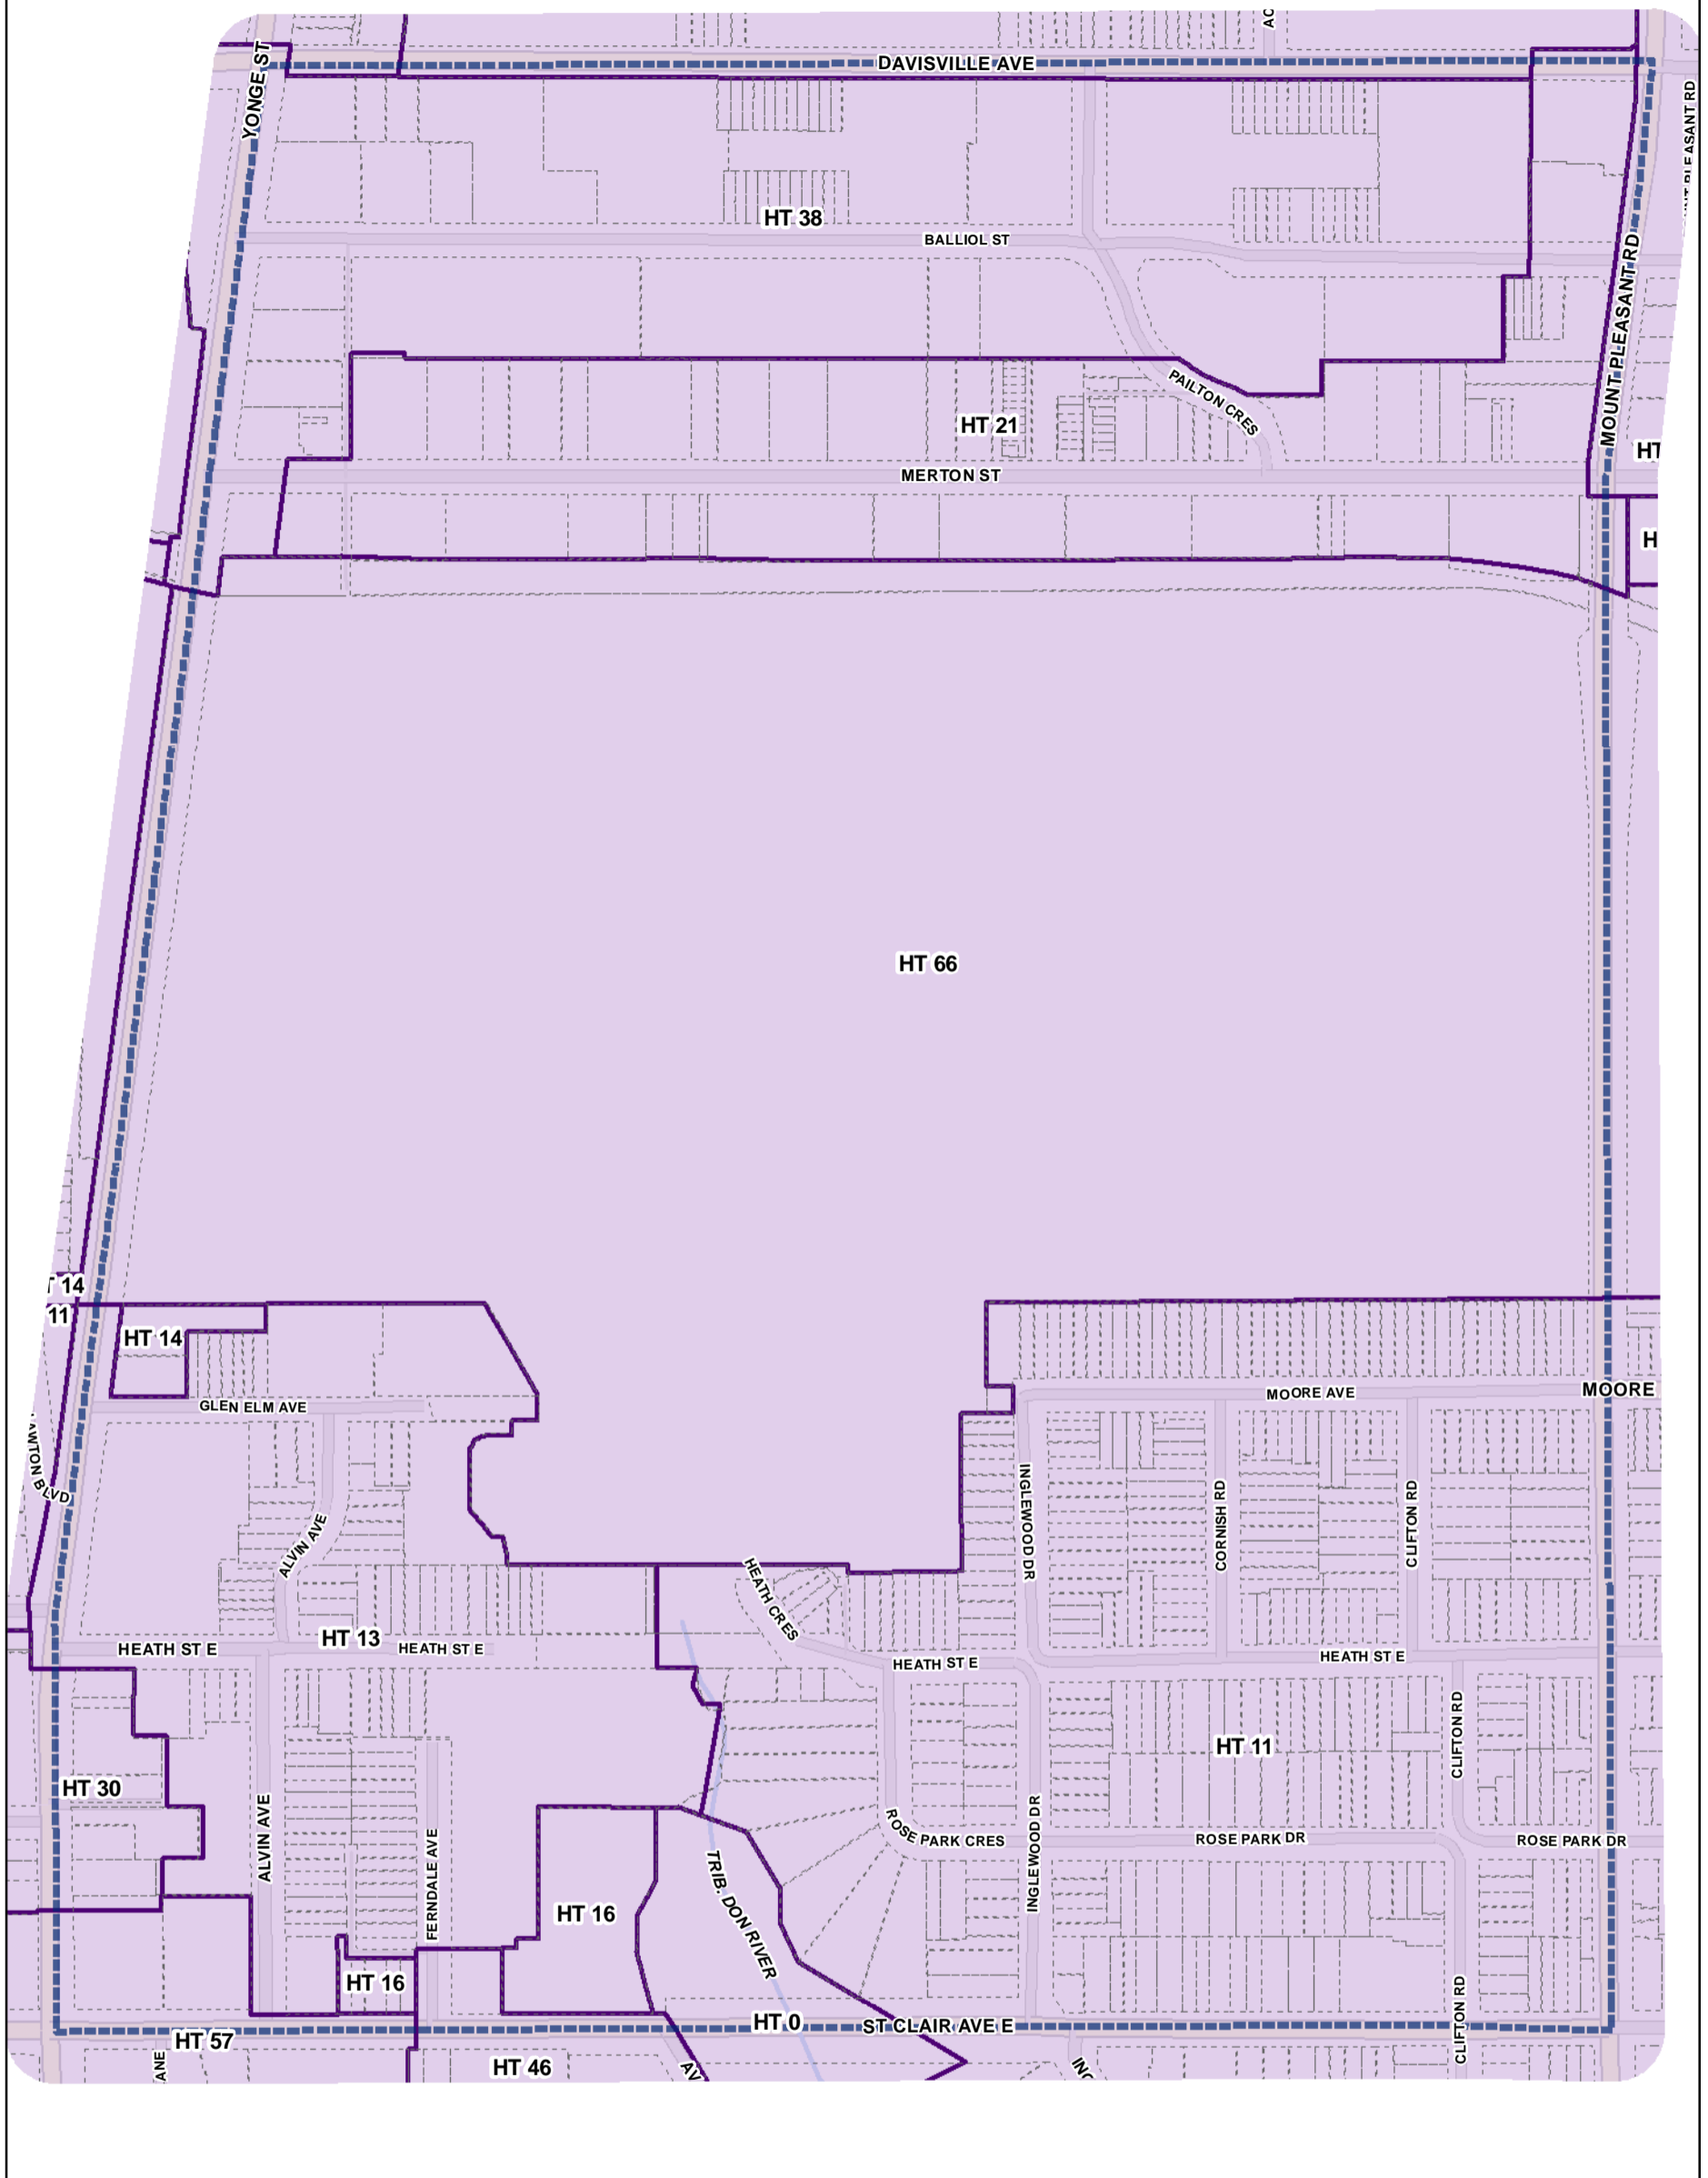

- Height Overlay
- Map Sheet Boundary
- Properties
- Railway
- Hydro Line

- Height Overlay
- Map Sheet Boundary
- Properties
- Railway
- Hydro Line

Height Overlay Map

April 21, 2010
Planning & Growth Management
Committee Meeting

-  Height Overlay
-  Map Sheet Boundary
-  Properties
-  Railway
-  Hydro Line

Height Overlay Map

April 21, 2010
Planning & Growth Management
Committee Meeting

- Height Overlay
- Map Sheet Boundary
- Properties
- Railway
- Hydro Line

Height Overlay Map

April 21, 2010
Planning & Growth Management
Committee Meeting

-  Height Overlay
-  Map Sheet Boundary
-  Properties
-  Railway
-  Hydro Line

- Height Overlay
- Map Sheet Boundary
- Properties
- Railway
- Hydro Line