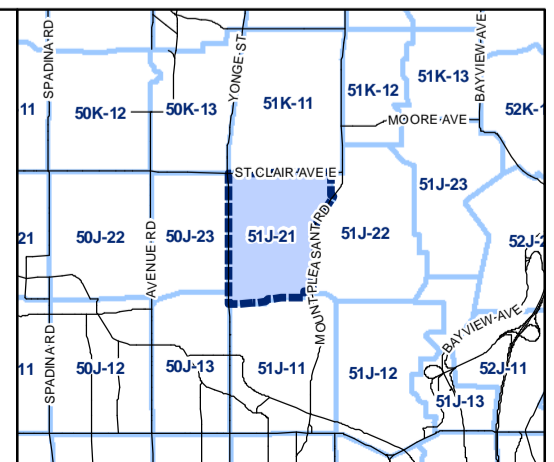

-  Height Overlay
-  Map Sheet Boundary
-  Properties
-  Railway
-  Hydro Line

-  Height Overlay
-  Map Sheet Boundary
-  Properties
-  Railway
-  Hydro Line

1:4,000

-  Height Overlay
-  Map Sheet Boundary
-  Properties
-  Railway
-  Hydro Line

Height Overlay Map

April 21, 2010
Planning & Growth Management
Committee Meeting

-  Height Overlay
-  Map Sheet Boundary
-  Properties
-  Railway
-  Hydro Line

-  Height Overlay
-  Map Sheet Boundary
-  Properties
-  Railway
-  Hydro Line

- Height Overlay
- Map Sheet Boundary
- Properties
- Railway
- Hydro Line

- Height Overlay
- Map Sheet Boundary
- Properties
- Railway
- Hydro Line

Height Overlay Map

April 21, 2010
Planning & Growth Management
Committee Meeting