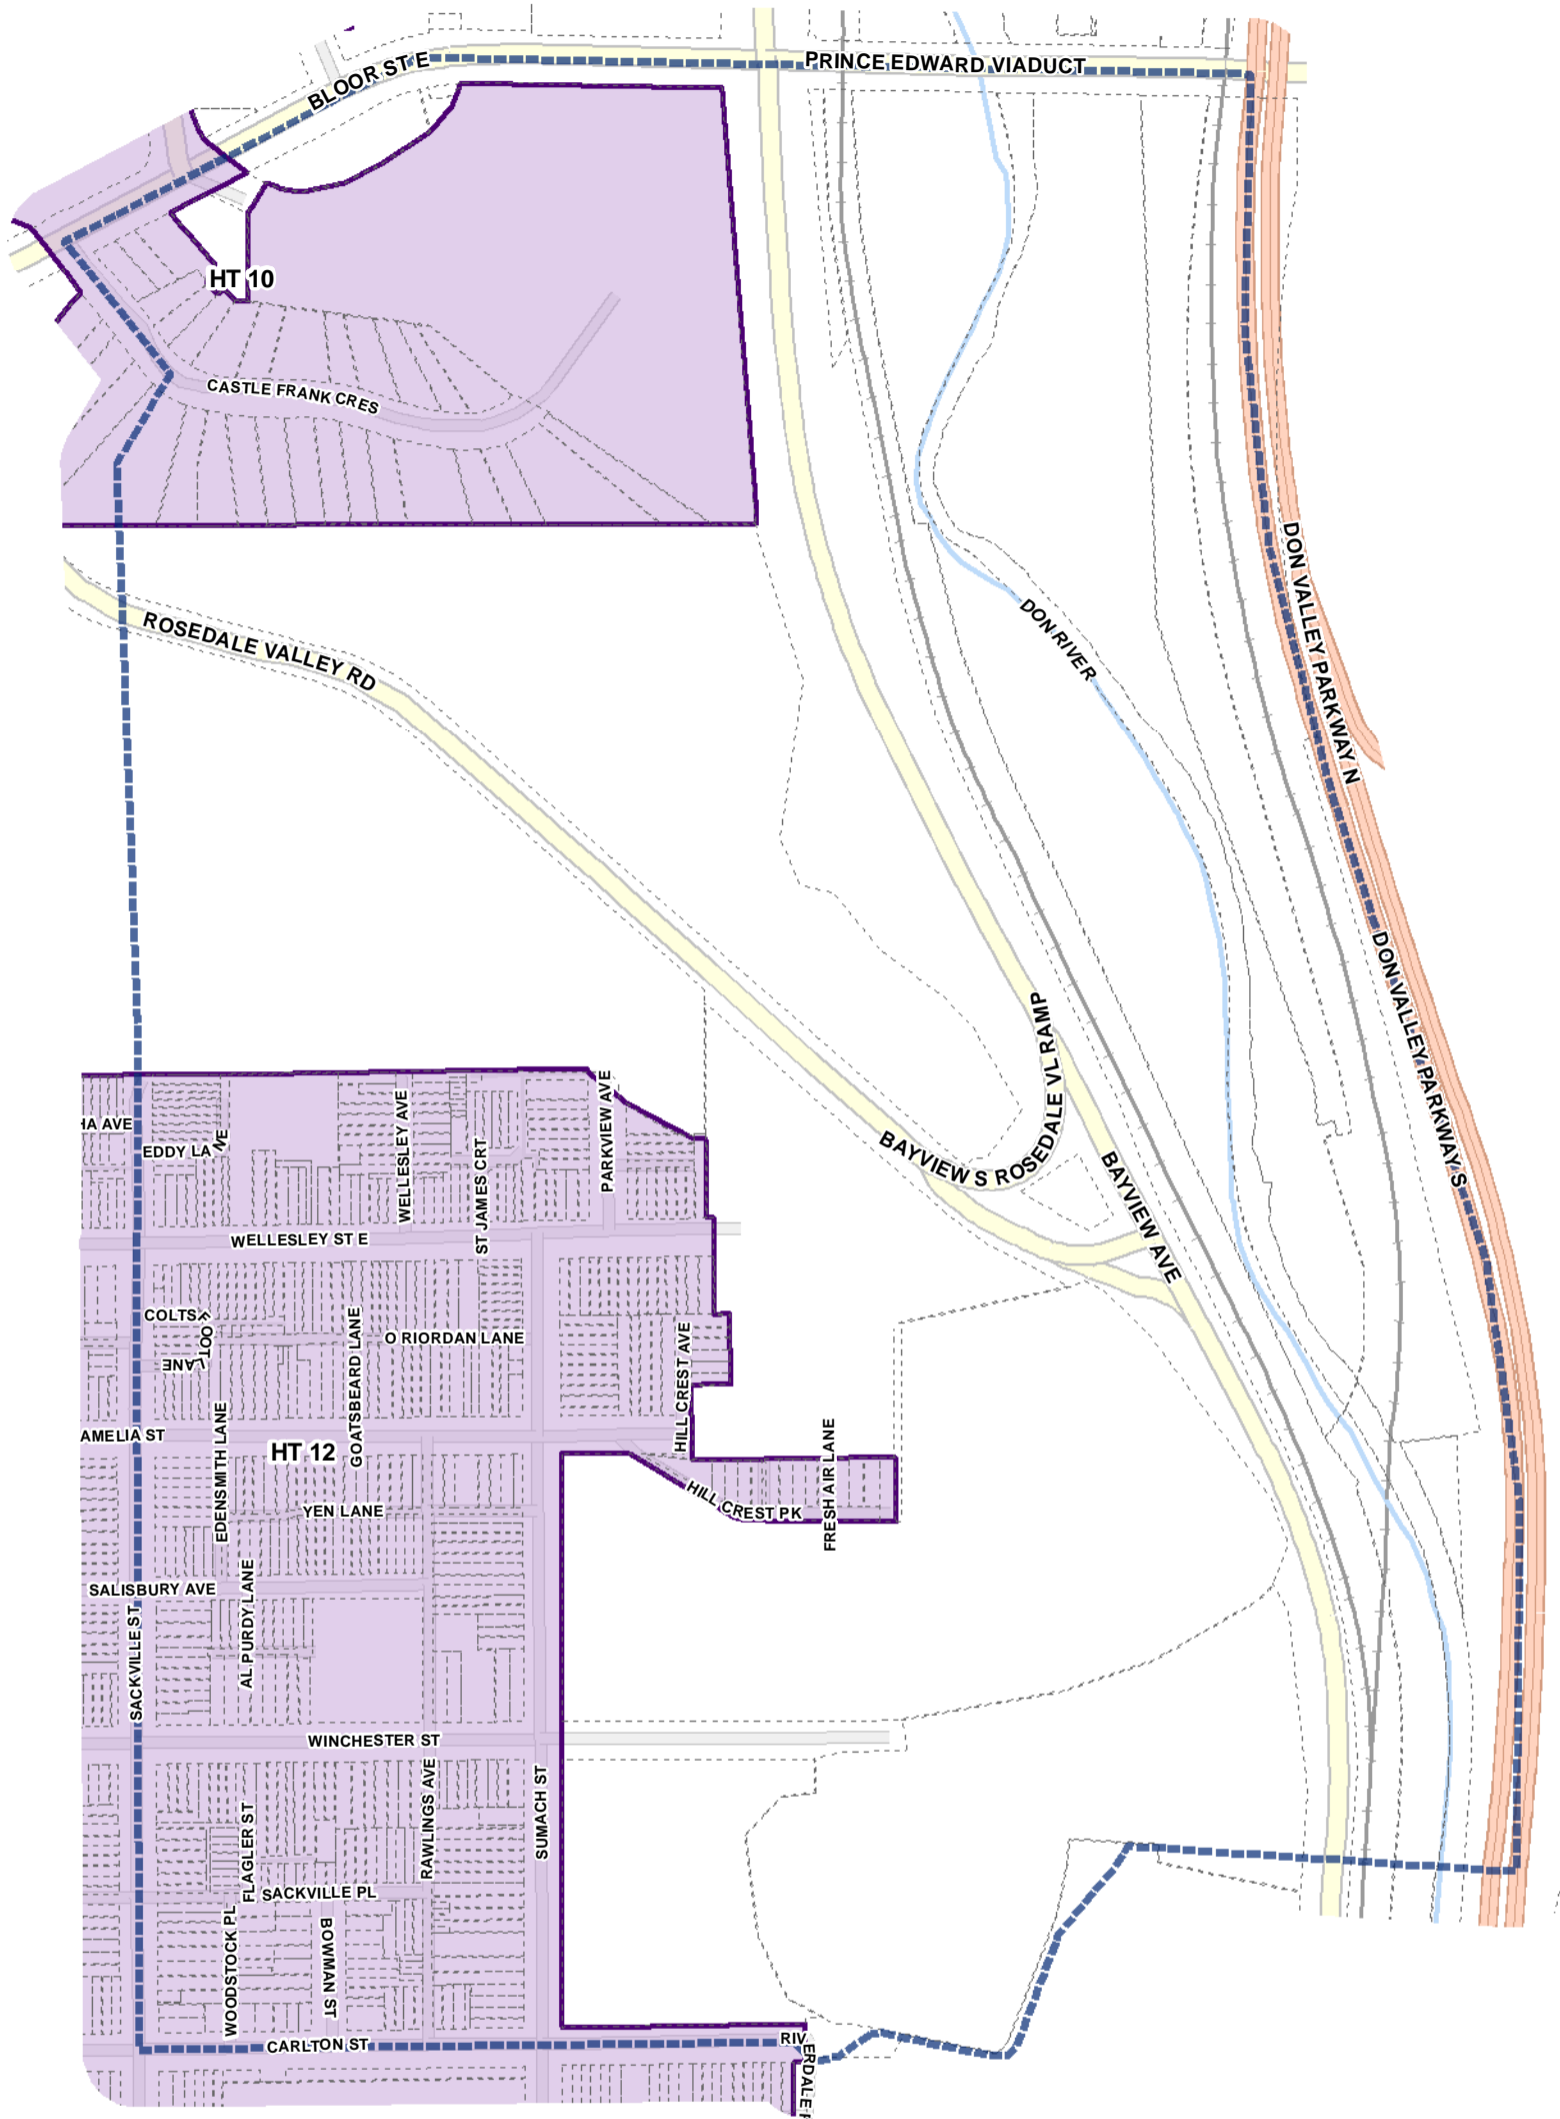

Height Overlay Map

April 21, 2010
Planning & Growth Management
Committee Meeting

-  Height Overlay
-  Map Sheet Boundary
-  Properties
-  Railway
-  Hydro Line

-  Height Overlay
-  Map Sheet Boundary
-  Properties
-  Railway
-  Hydro Line

-  Height Overlay
-  Map Sheet Boundary
-  Properties
-  Railway
-  Hydro Line

-  Height Overlay
-  Map Sheet Boundary
-  Properties
-  Railway
-  Hydro Line

1:4,000

-  Height Overlay
-  Map Sheet Boundary
-  Properties
-  Railway
-  Hydro Line