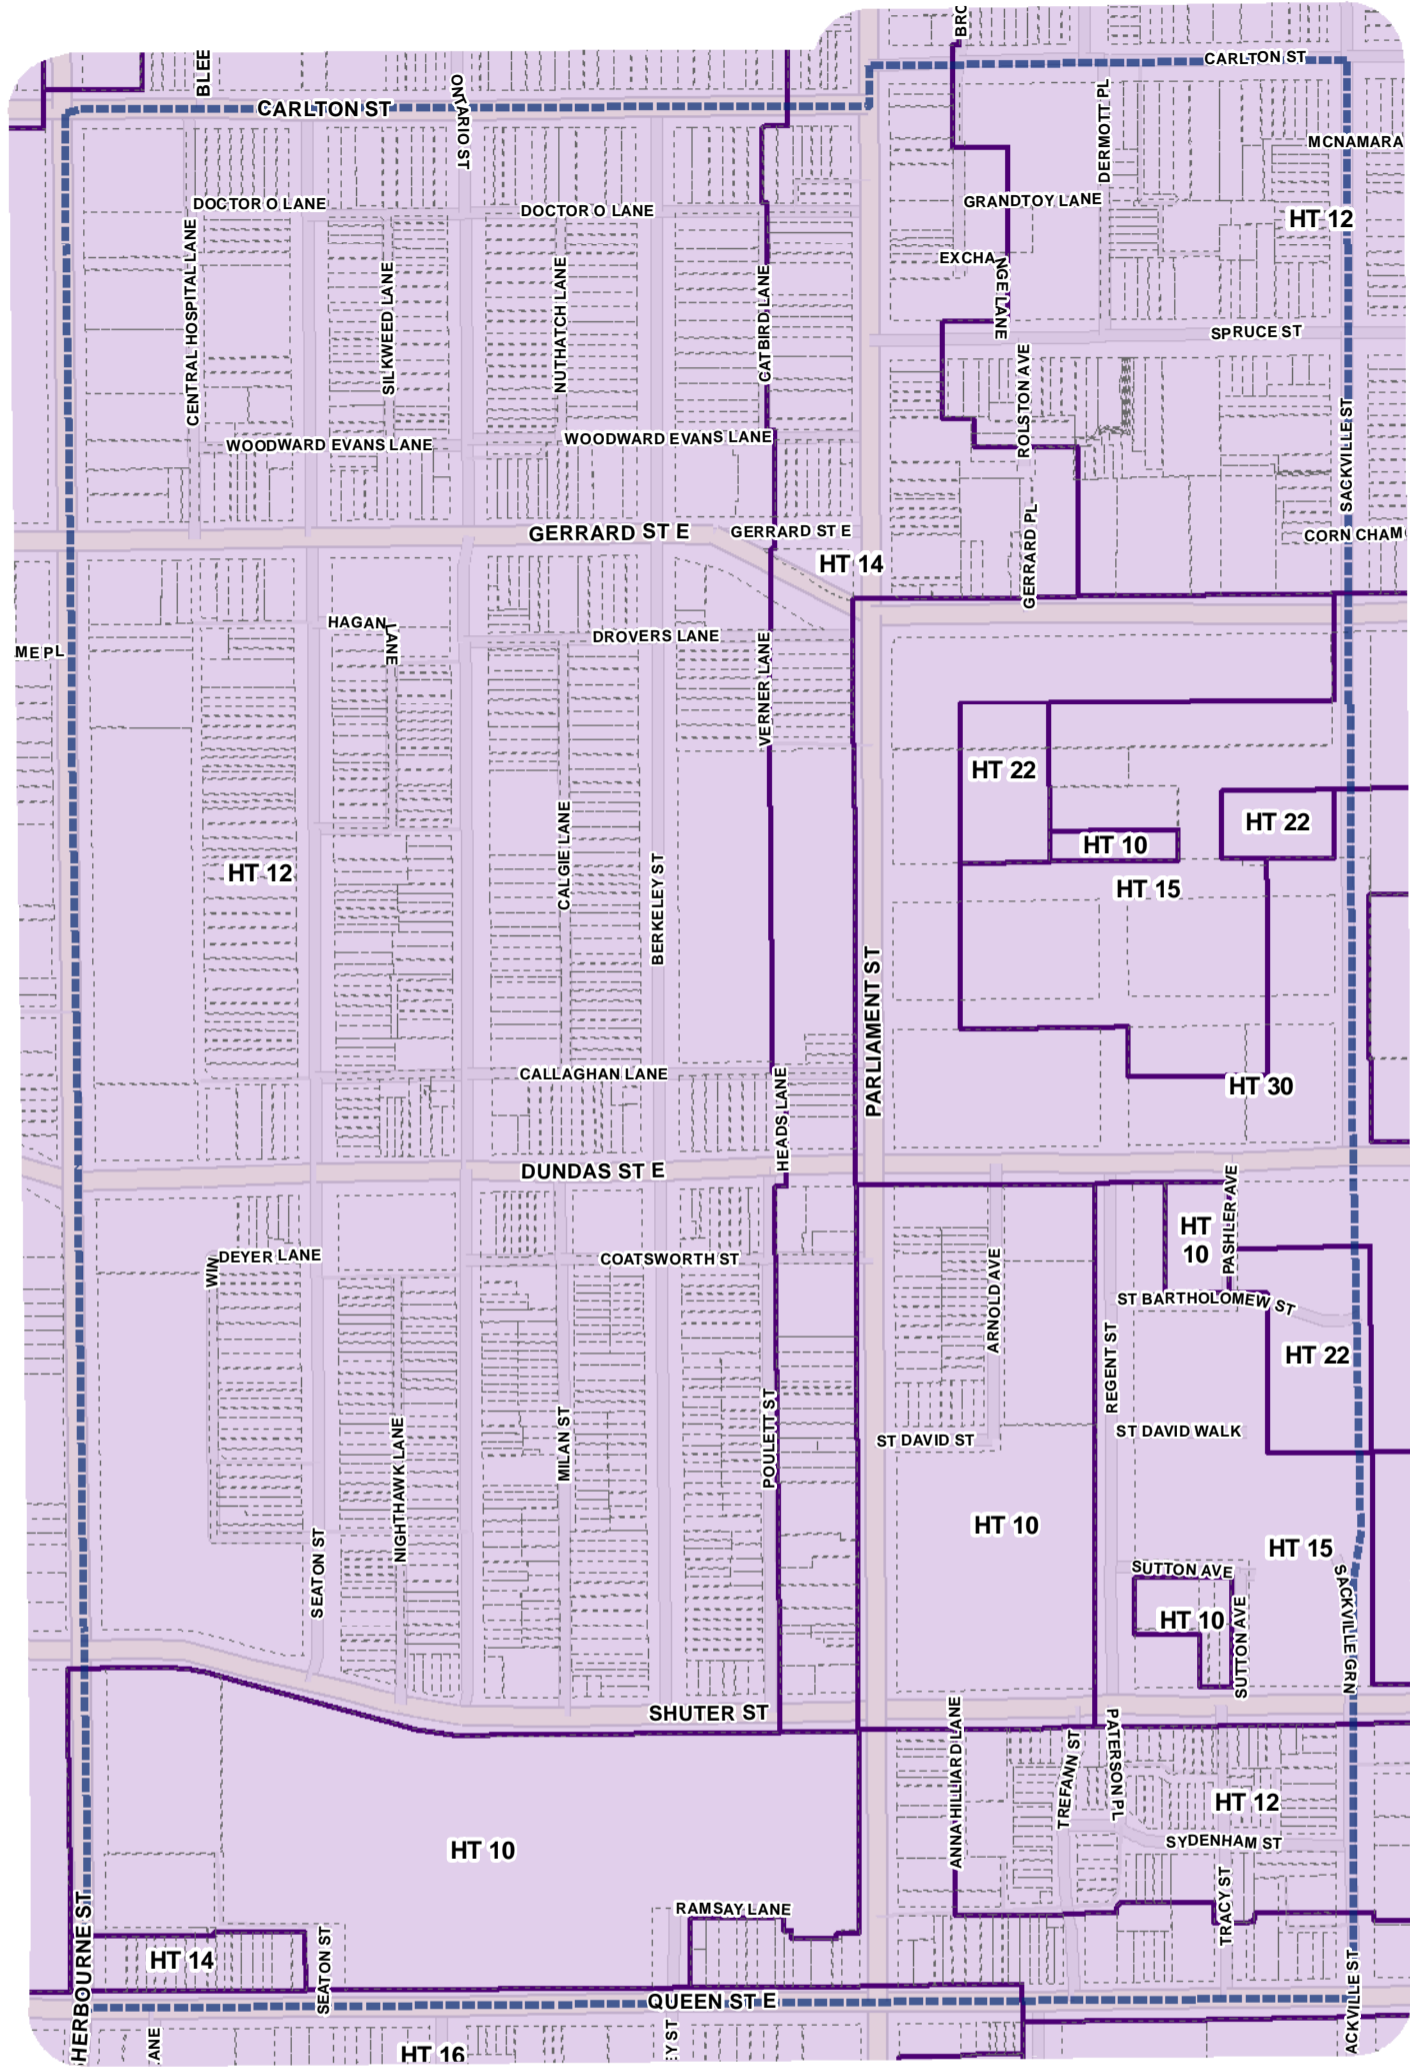

-  Height Overlay
-  Map Sheet Boundary
-  Properties
-  Railway
-  Hydro Line

-  Height Overlay
-  Map Sheet Boundary
-  Properties
-  Railway
-  Hydro Line

-  Height Overlay
-  Map Sheet Boundary
-  Properties
-  Railway
-  Hydro Line

Height Overlay Map

April 21, 2010
Planning & Growth Management
Committee Meeting

-  Height Overlay
-  Map Sheet Boundary
-  Properties
-  Railway
-  Hydro Line

- Height Overlay
- Map Sheet Boundary
- Properties
- Railway
- Hydro Line

-  Height Overlay
-  Map Sheet Boundary
-  Properties
-  Railway
-  Hydro Line

-  Height Overlay
-  Map Sheet Boundary
-  Properties
-  Railway
-  Hydro Line

1:4,000

-  Height Overlay
-  Map Sheet Boundary
-  Properties
-  Railway
-  Hydro Line