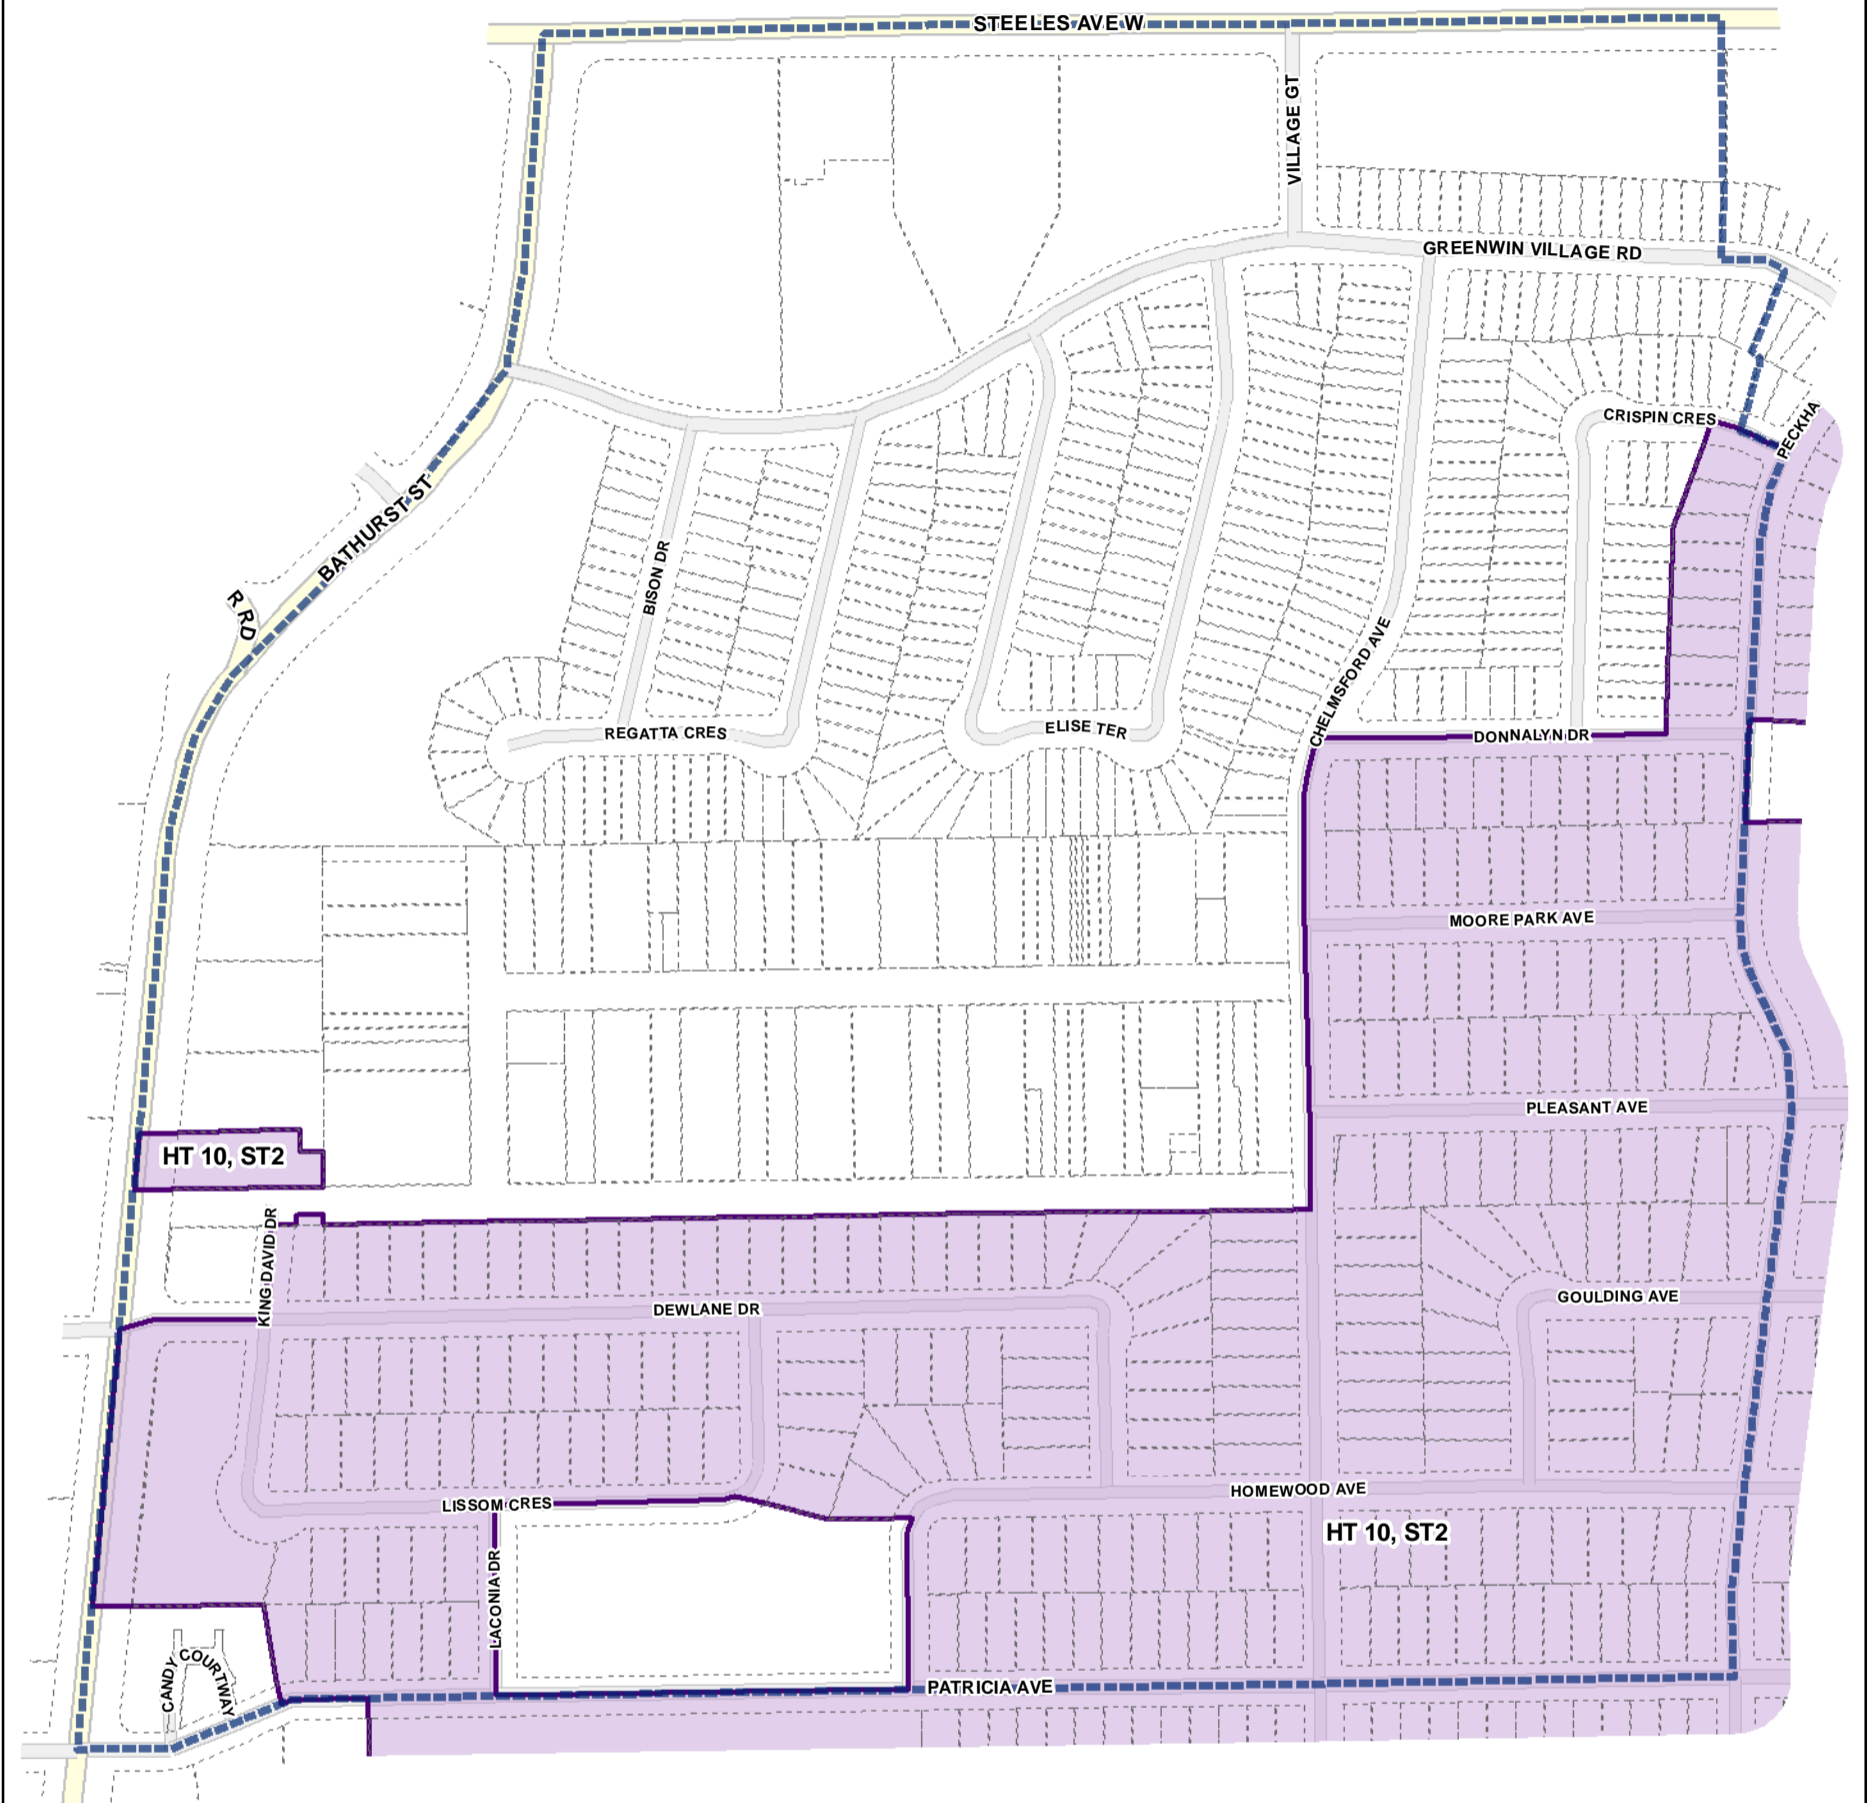

Toronto City Planning
Zoning Bylaw Map Book Series

Height Overlay Map

April 21, 2010
Planning & Growth Management
Committee Meeting

- Height Overlay
- Map Sheet Boundary
- Properties
- Railway
- Hydro Line