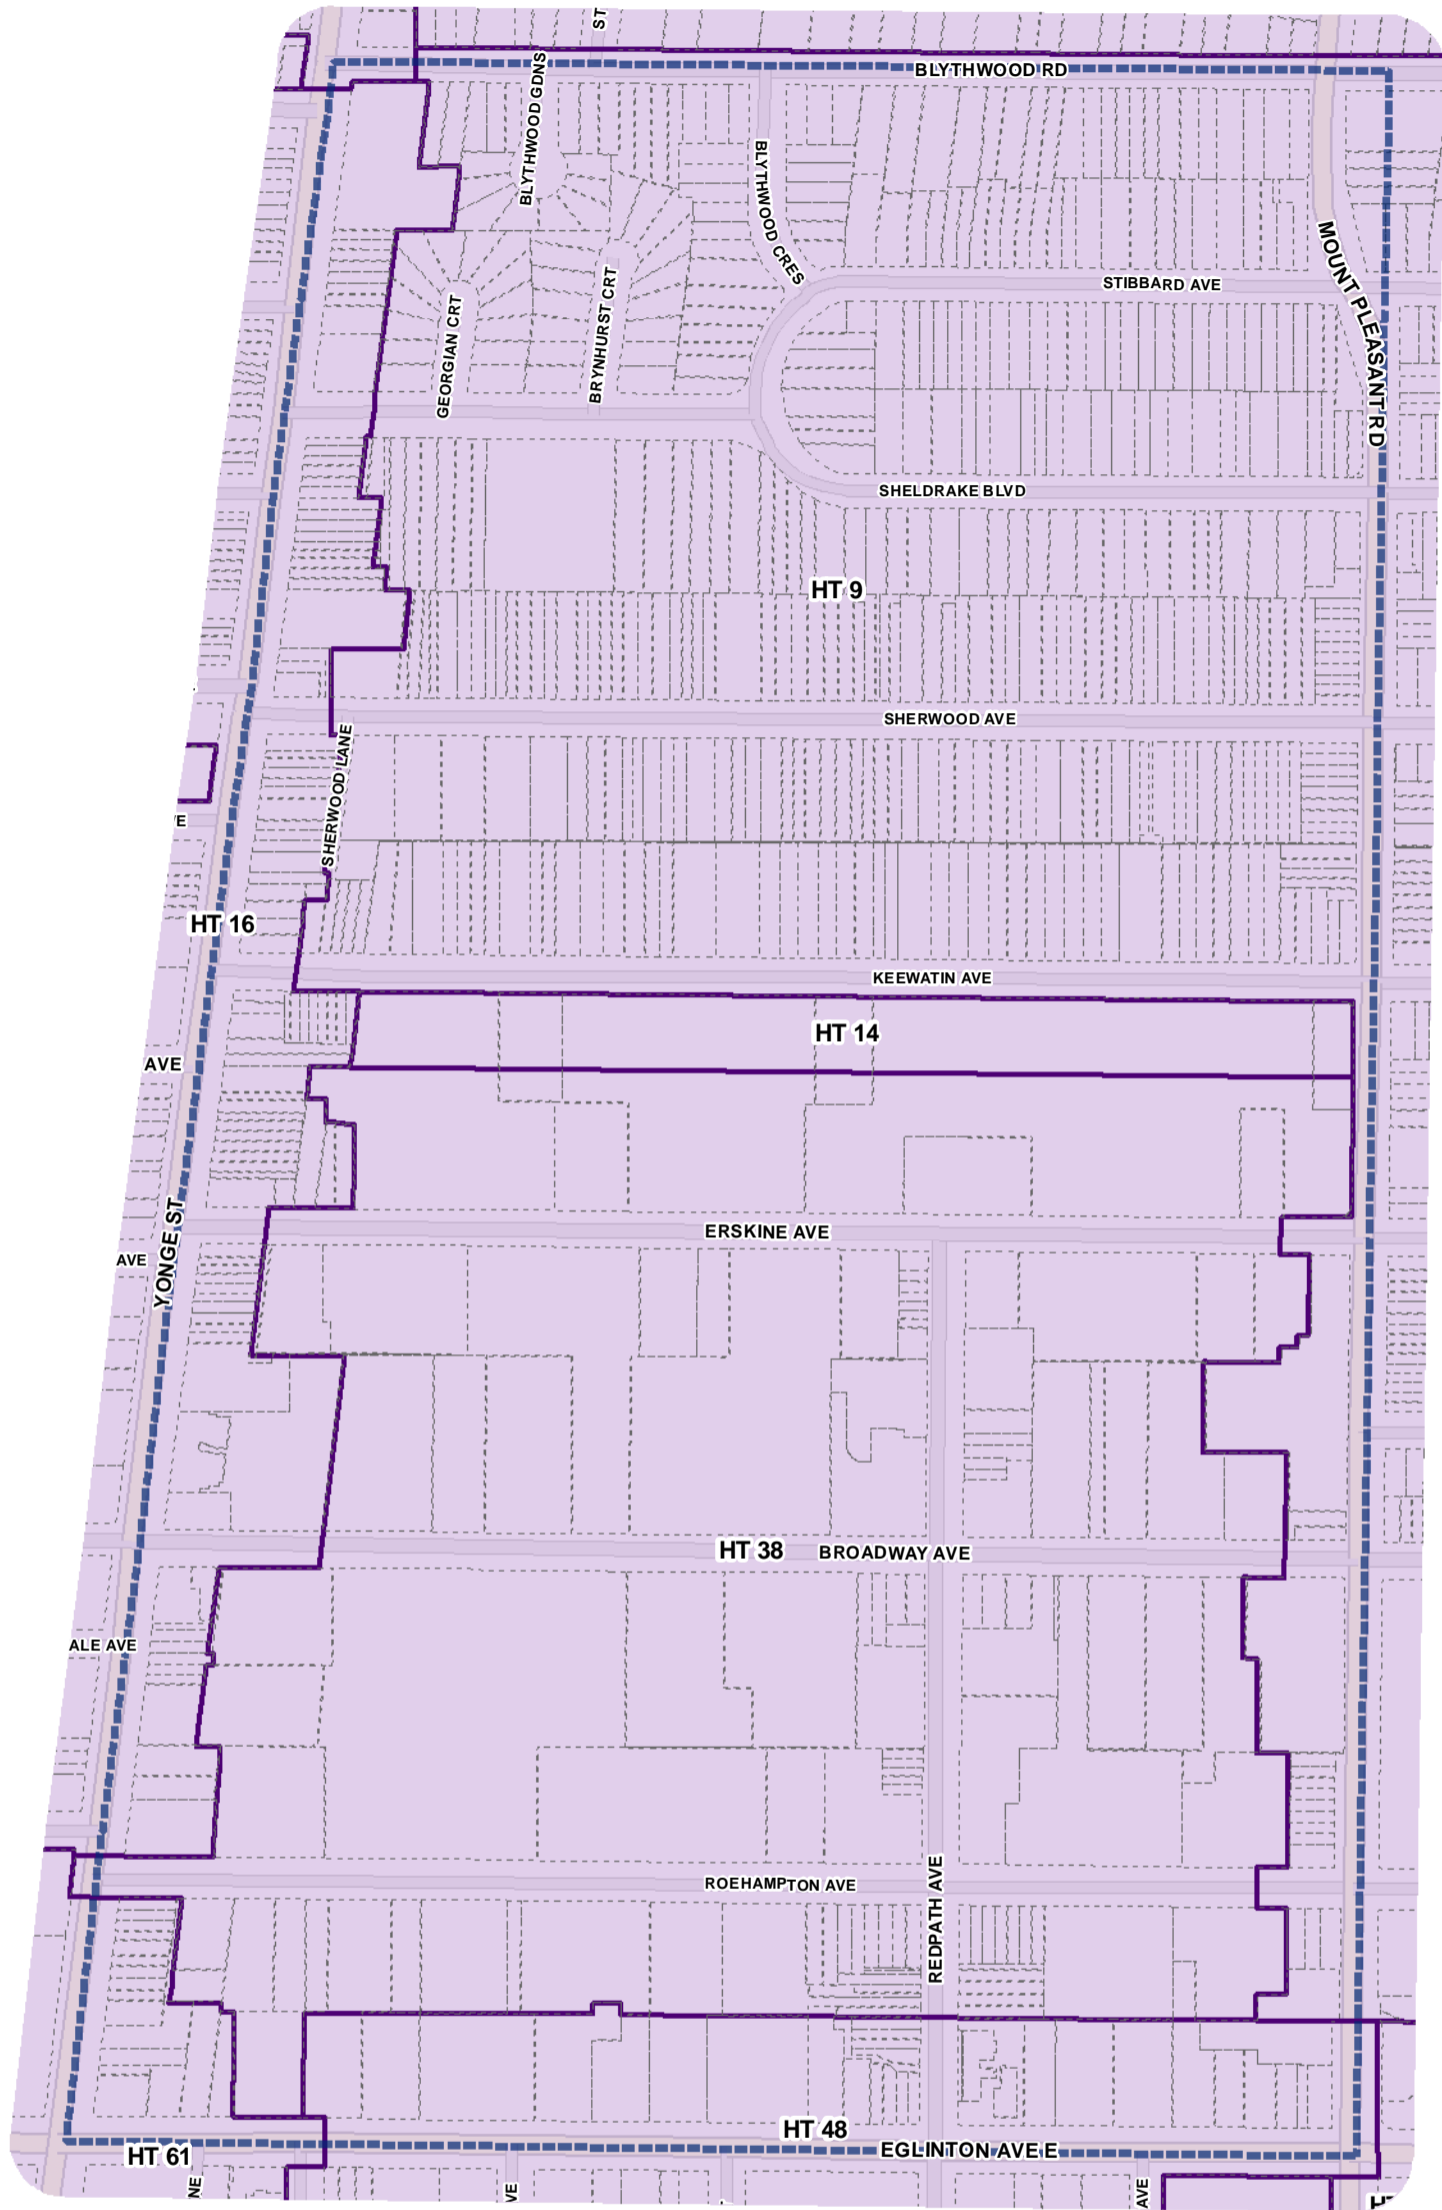

-  Height Overlay
-  Map Sheet Boundary
-  Properties
-  Railway
-  Hydro Line

-  Height Overlay
-  Map Sheet Boundary
-  Properties
-  Railway
-  Hydro Line

Height Overlay Map

April 21, 2010
Planning & Growth Management
Committee Meeting

- Height Overlay
- Map Sheet Boundary
- Properties
- Railway
- Hydro Line

Height Overlay Map

April 21, 2010
Planning & Growth Management
Committee Meeting

-  Height Overlay
-  Map Sheet Boundary
-  Properties
-  Railway
-  Hydro Line

-  Height Overlay
-  Map Sheet Boundary
-  Properties
-  Railway
-  Hydro Line

TORONTO City Planning
 Zoning Bylaw Map Book Series

Height Overlay Map

April 21, 2010
 Planning & Growth Management
 Committee Meeting