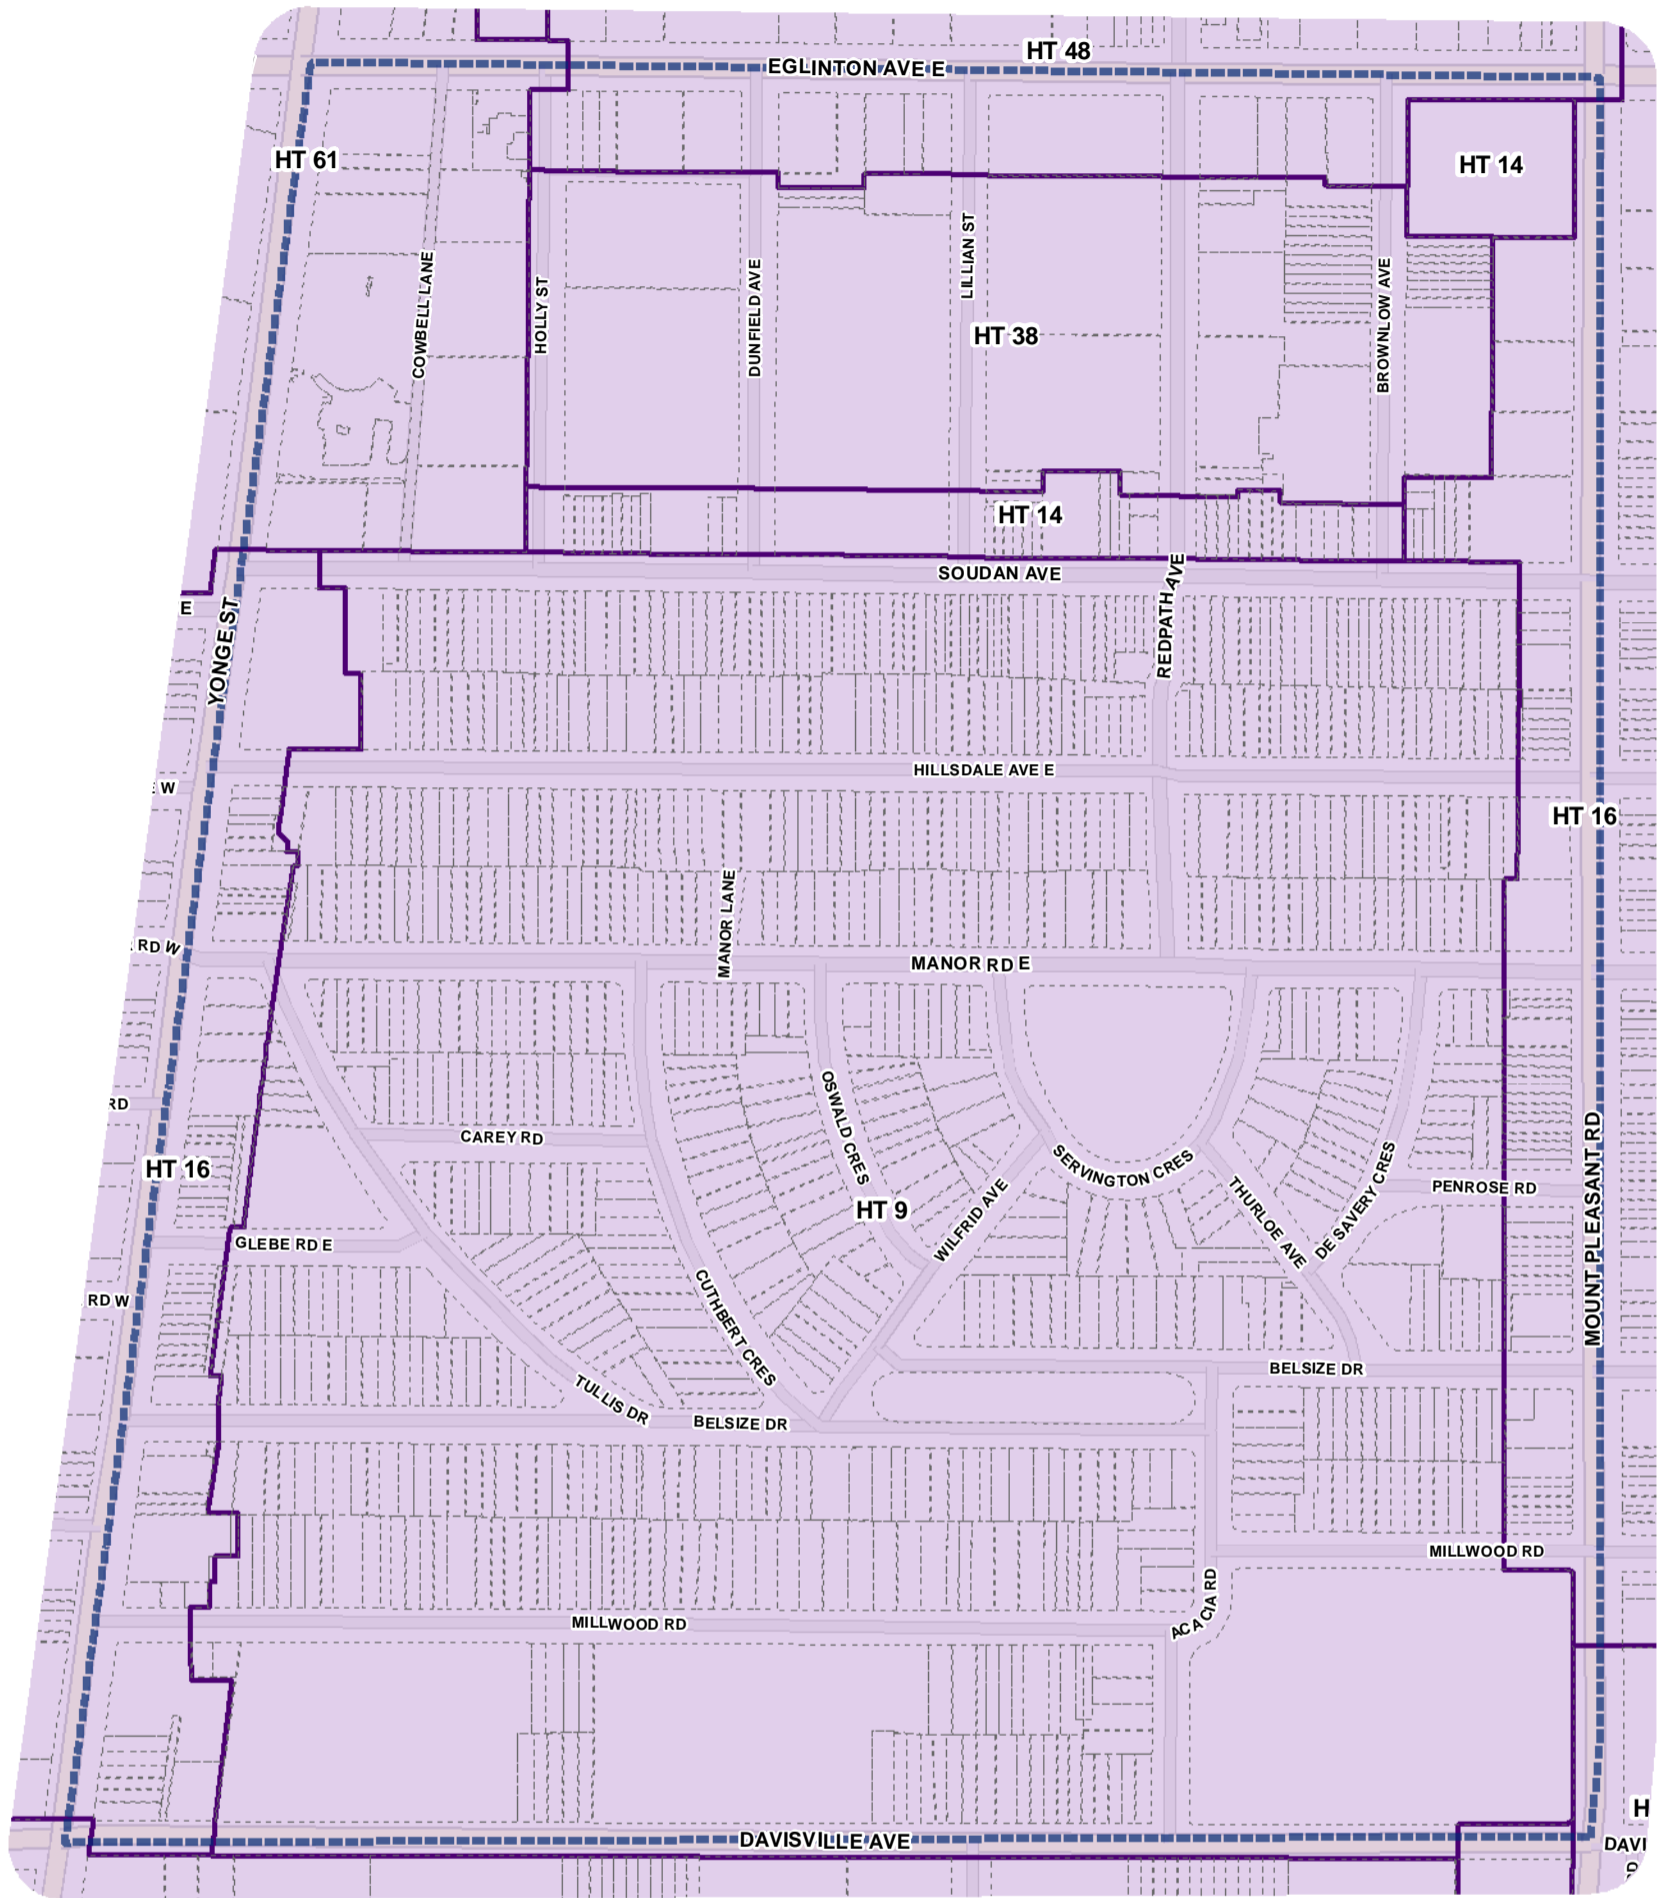

-  Height Overlay
-  Map Sheet Boundary
-  Properties
-  Railway
-  Hydro Line

Height Overlay Map

April 21, 2010
Planning & Growth Management
Committee Meeting

- Height Overlay
- Map Sheet Boundary
- Properties
- Railway
- Hydro Line

Height Overlay Map

April 21, 2010
Planning & Growth Management
Committee Meeting

-  Height Overlay
-  Map Sheet Boundary
-  Properties
-  Railway
-  Hydro Line

- Height Overlay
- Map Sheet Boundary
- Properties
- Railway
- Hydro Line

-  Height Overlay
-  Map Sheet Boundary
-  Properties
-  Railway
-  Hydro Line

-  Height Overlay
-  Map Sheet Boundary
-  Properties
-  Railway
-  Hydro Line

Height Overlay Map

April 21, 2010
Planning & Growth Management
Committee Meeting