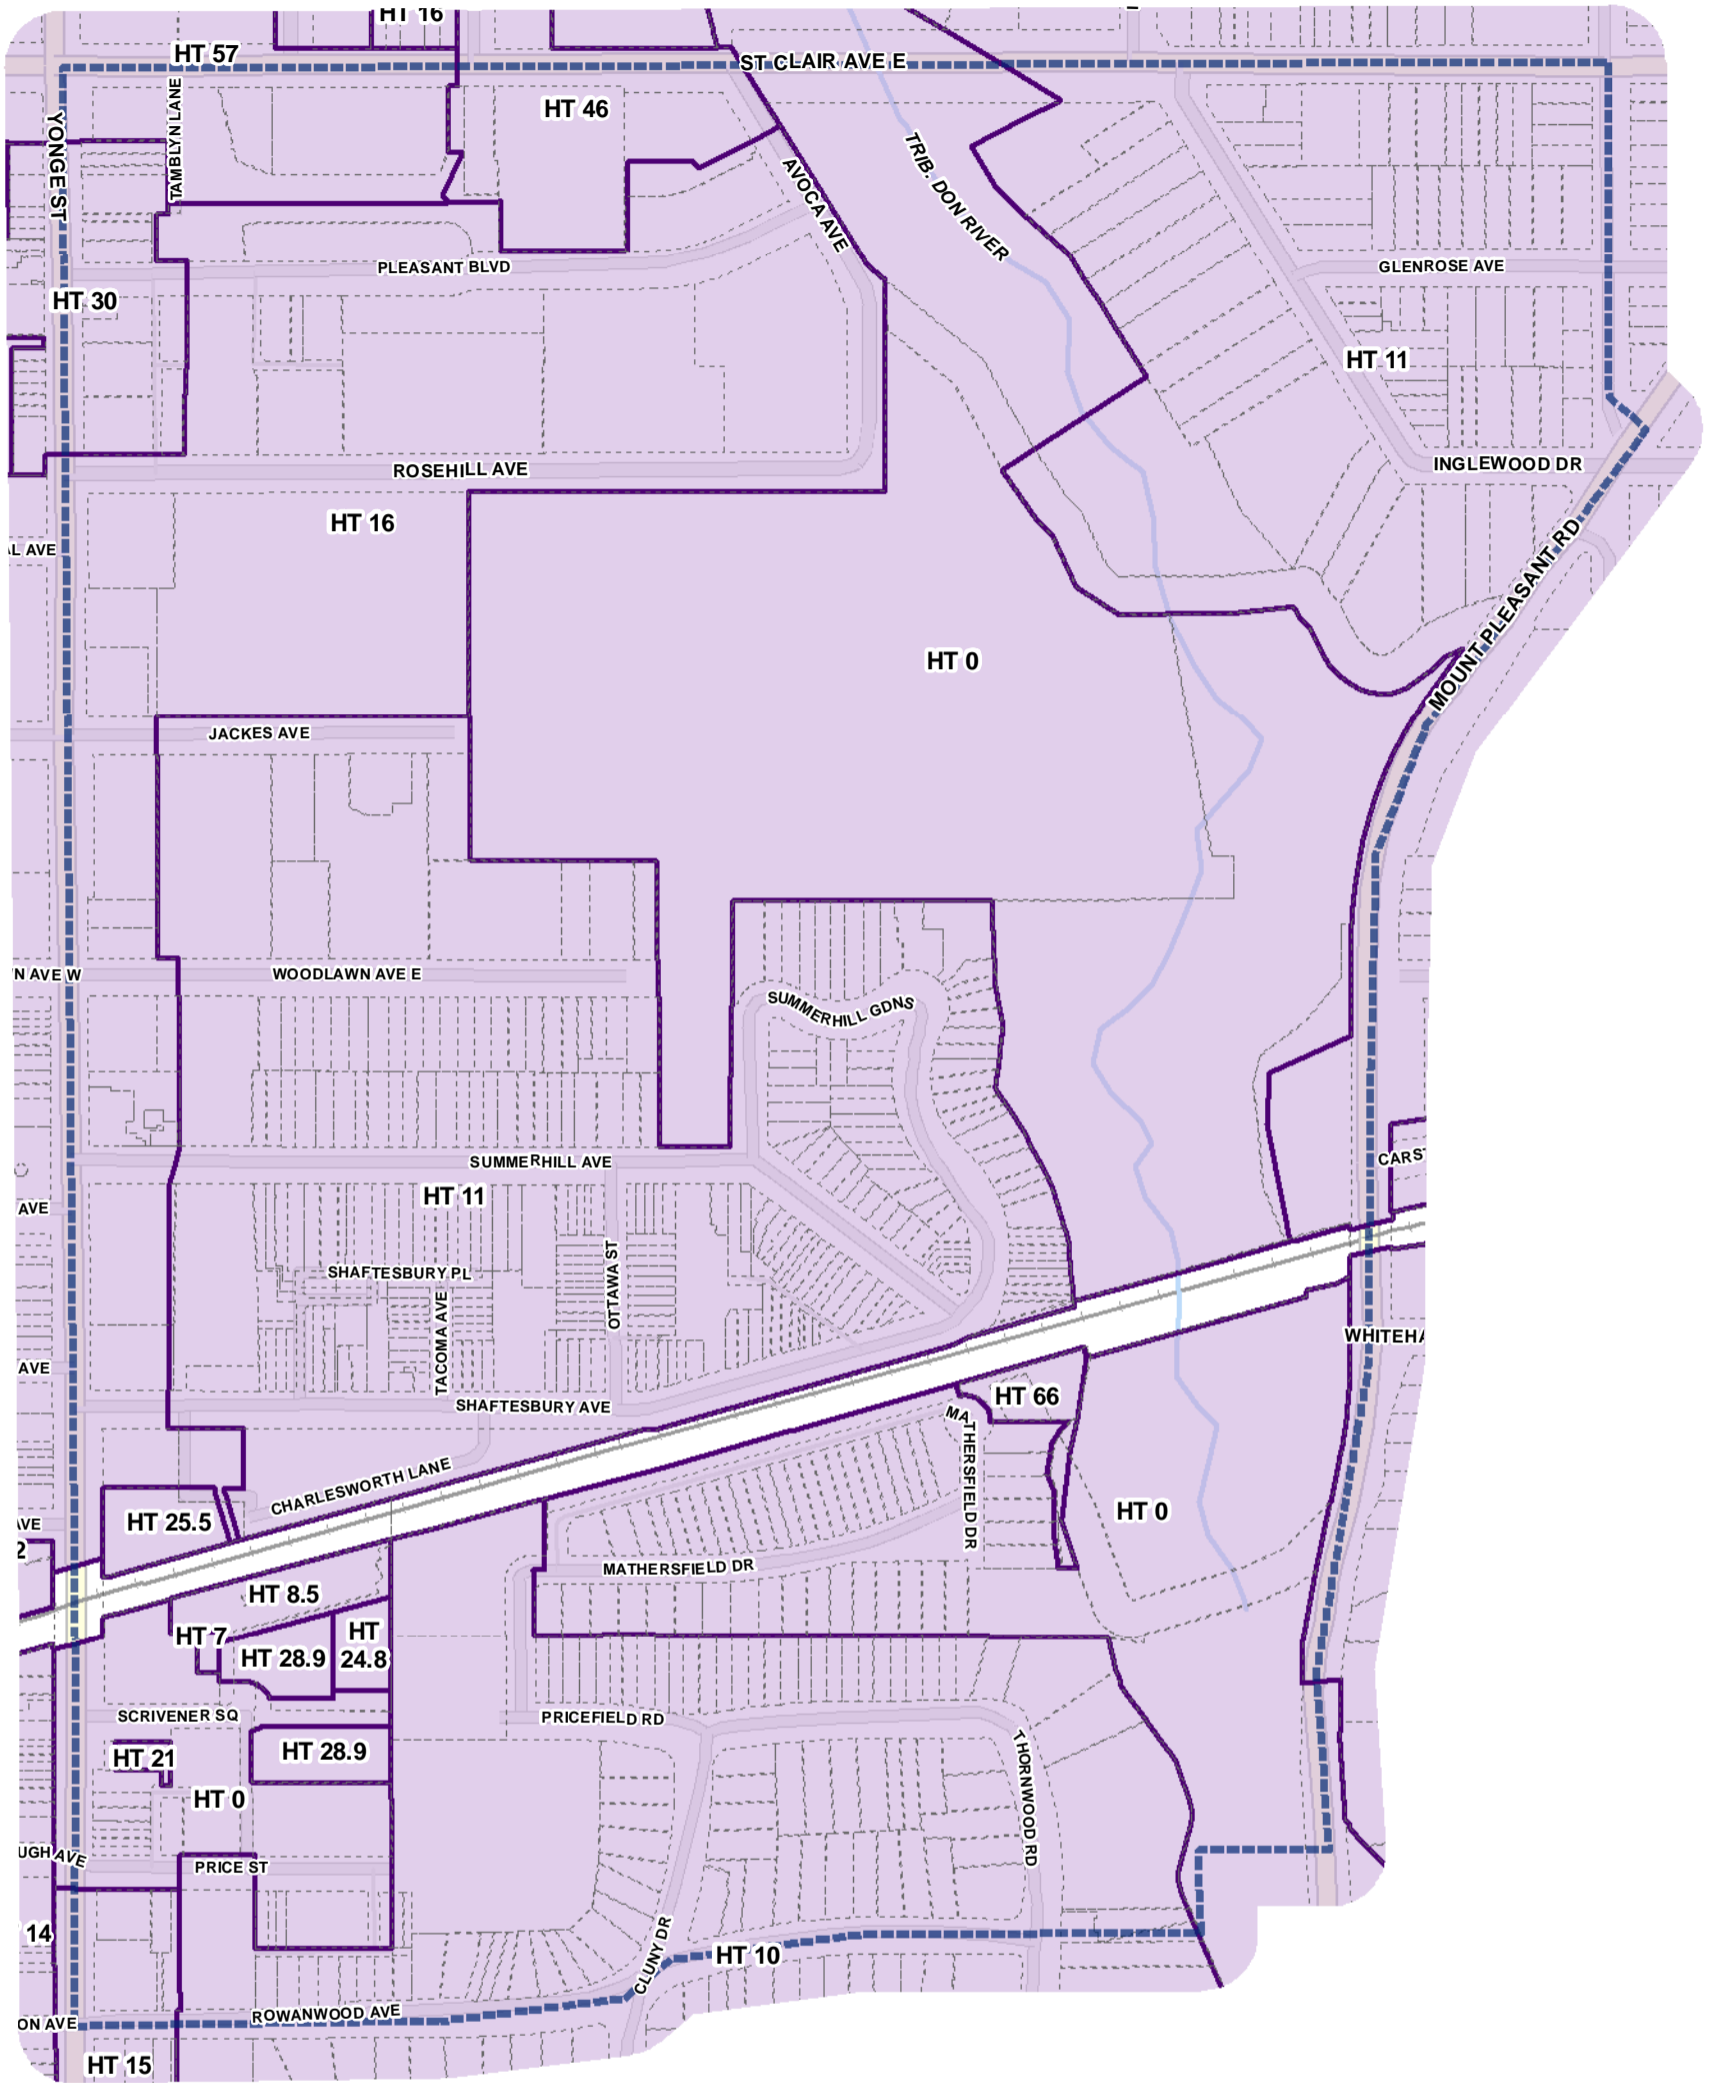

-  Height Overlay
-  Map Sheet Boundary
-  Properties
-  Railway
-  Hydro Line

-  Height Overlay
-  Map Sheet Boundary
-  Properties
-  Railway
-  Hydro Line

1:4,000

-  Height Overlay
-  Map Sheet Boundary
-  Properties
-  Railway
-  Hydro Line

Height Overlay Map

April 21, 2010
Planning & Growth Management
Committee Meeting

-  Height Overlay
-  Map Sheet Boundary
-  Properties
-  Railway
-  Hydro Line

-  Height Overlay
-  Map Sheet Boundary
-  Properties
-  Railway
-  Hydro Line

- Height Overlay
- Map Sheet Boundary
- Properties
- Railway
- Hydro Line

- Height Overlay
- Map Sheet Boundary
- Properties
- Railway
- Hydro Line

Height Overlay Map

April 21, 2010
Planning & Growth Management
Committee Meeting