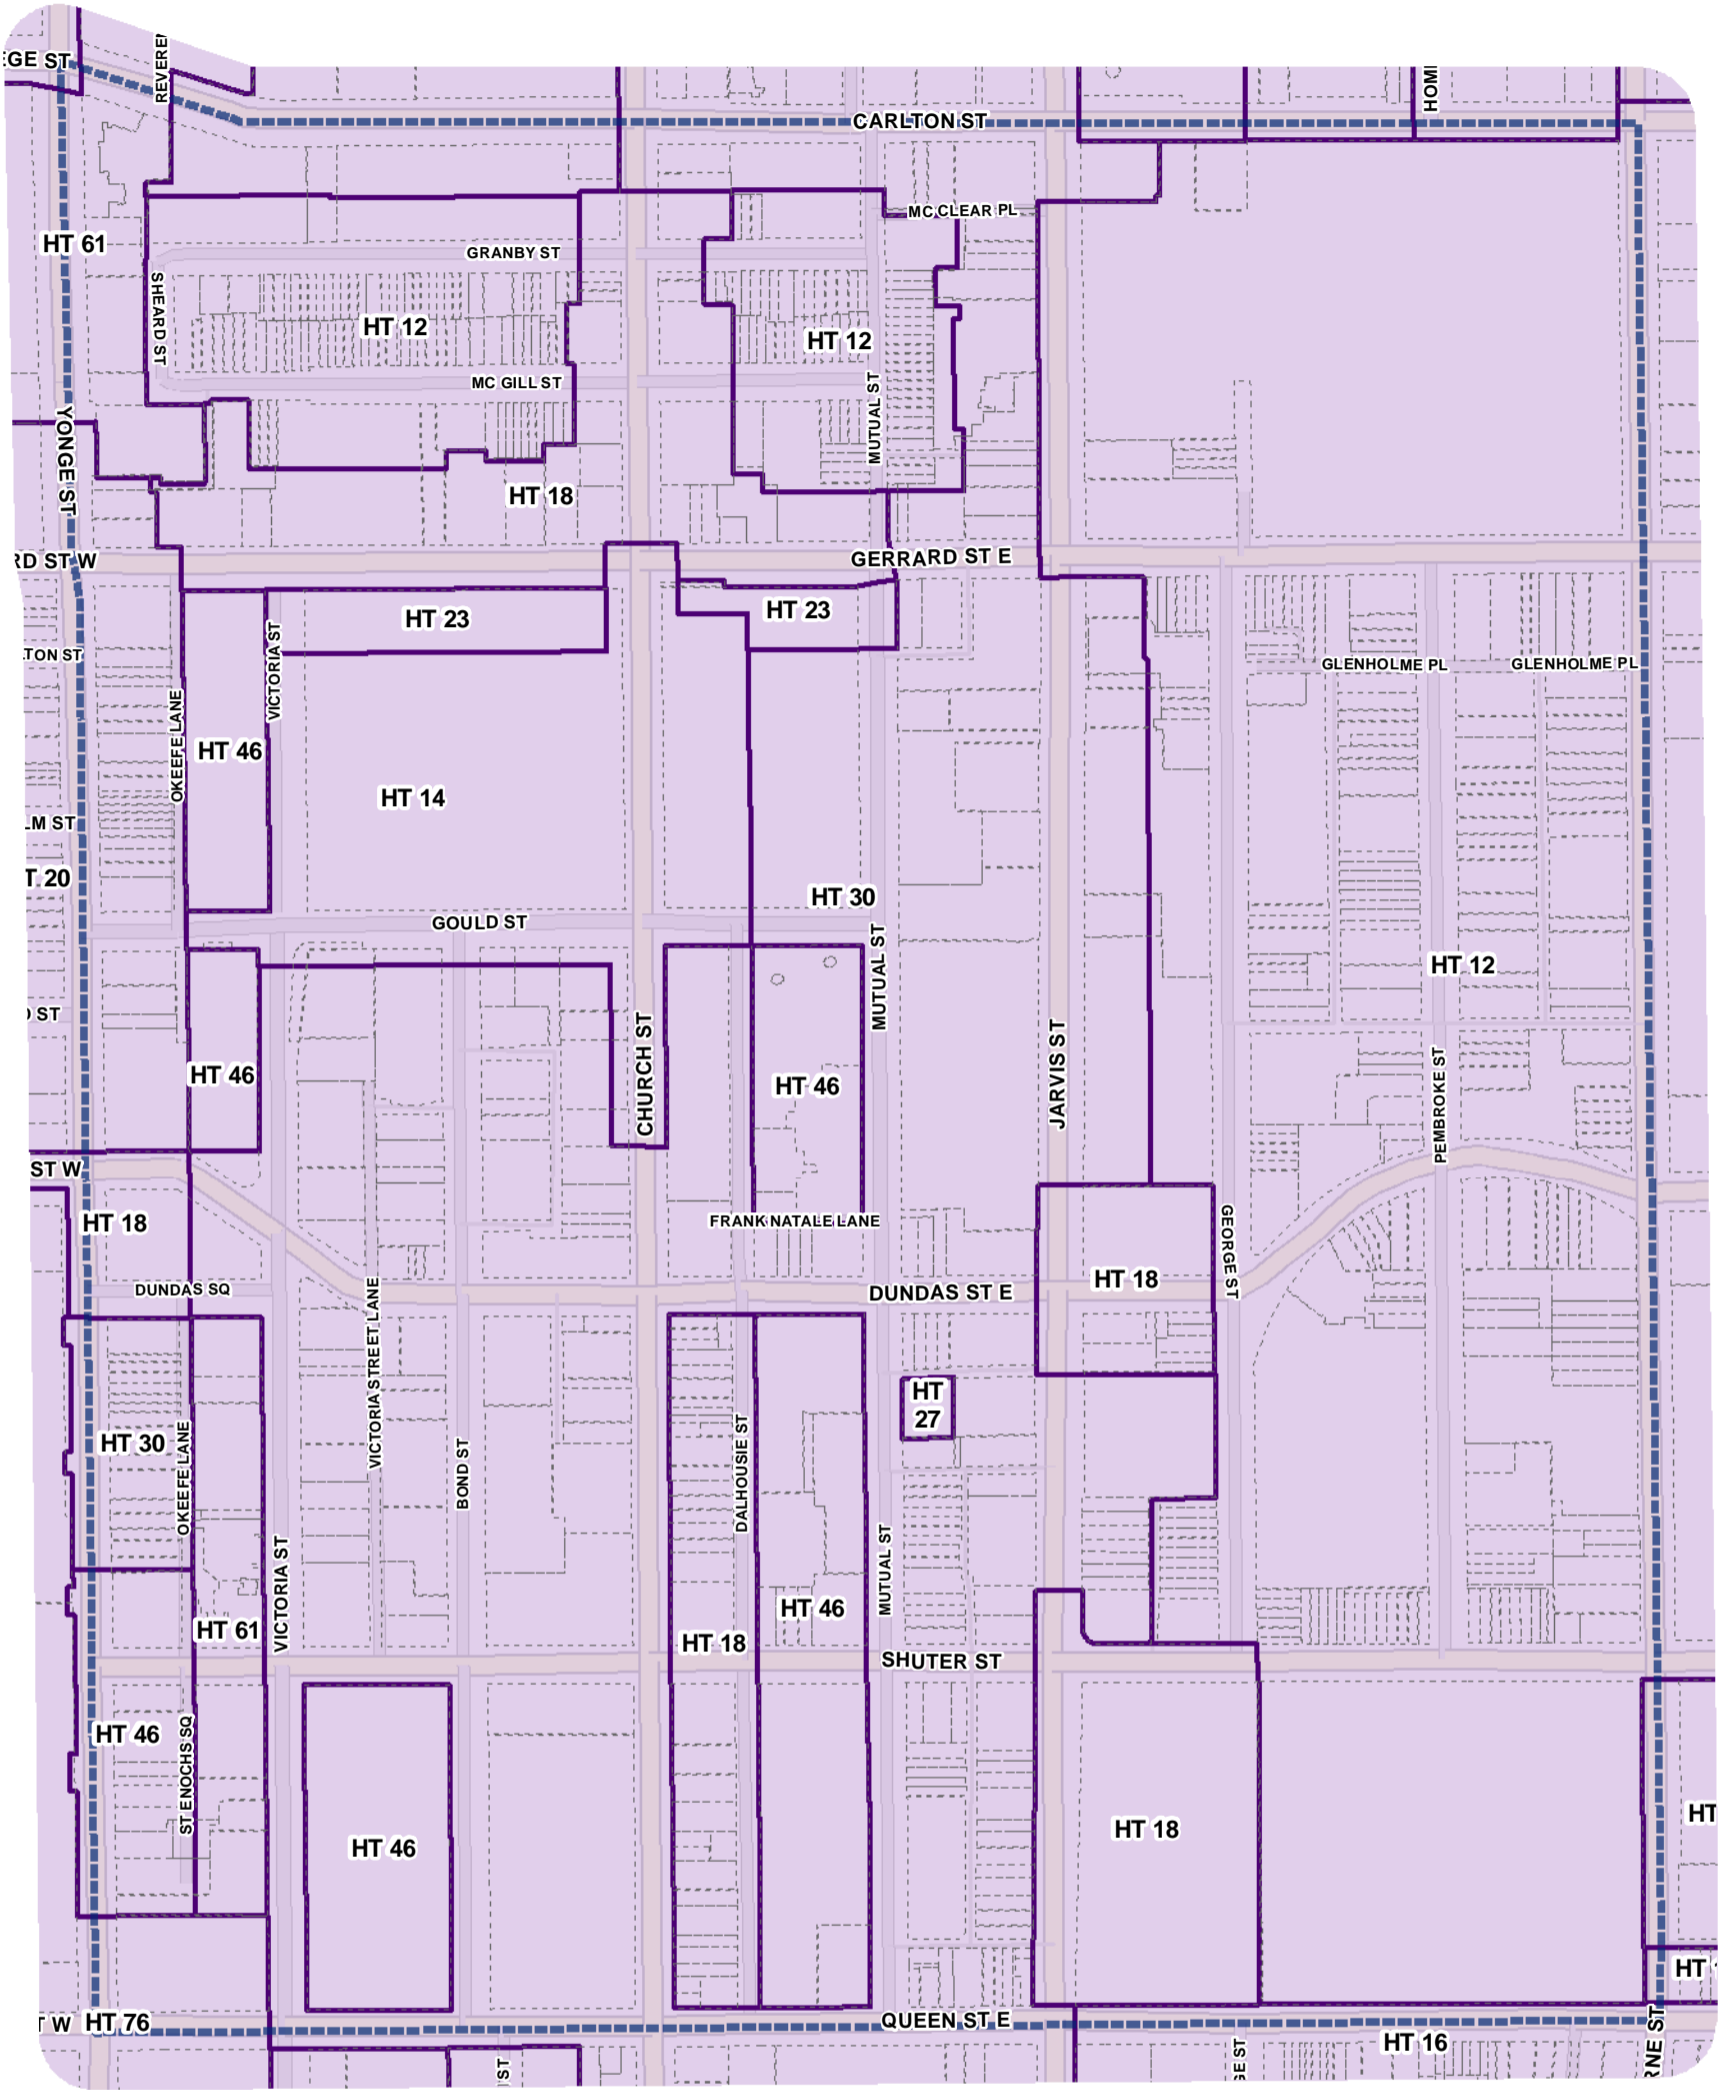

-  Height Overlay
-  Map Sheet Boundary
-  Properties
-  Railway
-  Hydro Line

-  Height Overlay
-  Map Sheet Boundary
-  Properties
-  Railway
-  Hydro Line

-  Height Overlay
-  Map Sheet Boundary
-  Properties
-  Railway
-  Hydro Line

Height Overlay Map

April 21, 2010
Planning & Growth Management
Committee Meeting

-  Height Overlay
-  Map Sheet Boundary
-  Properties
-  Railway
-  Hydro Line

- Height Overlay
- Map Sheet Boundary
- Properties
- Railway
- Hydro Line