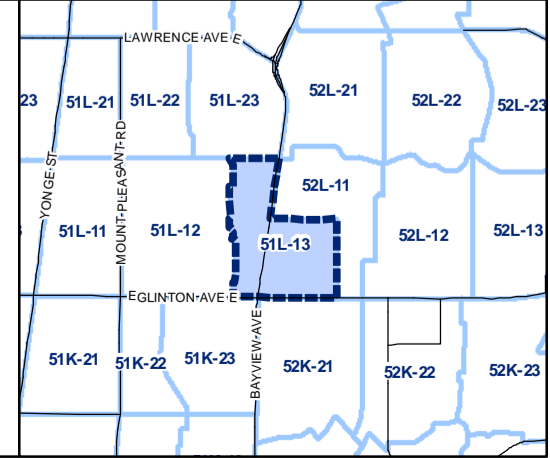

-  Height Overlay
-  Map Sheet Boundary
-  Properties
-  Railway
-  Hydro Line

TORONTO City Planning
 Zoning Bylaw Map Book Series

Height Overlay Map

April 21, 2010
 Planning & Growth Management
 Committee Meeting

- Height Overlay
- Map Sheet Boundary
- Properties
- Railway
- Hydro Line

-  Height Overlay
-  Map Sheet Boundary
-  Properties
-  Railway
-  Hydro Line