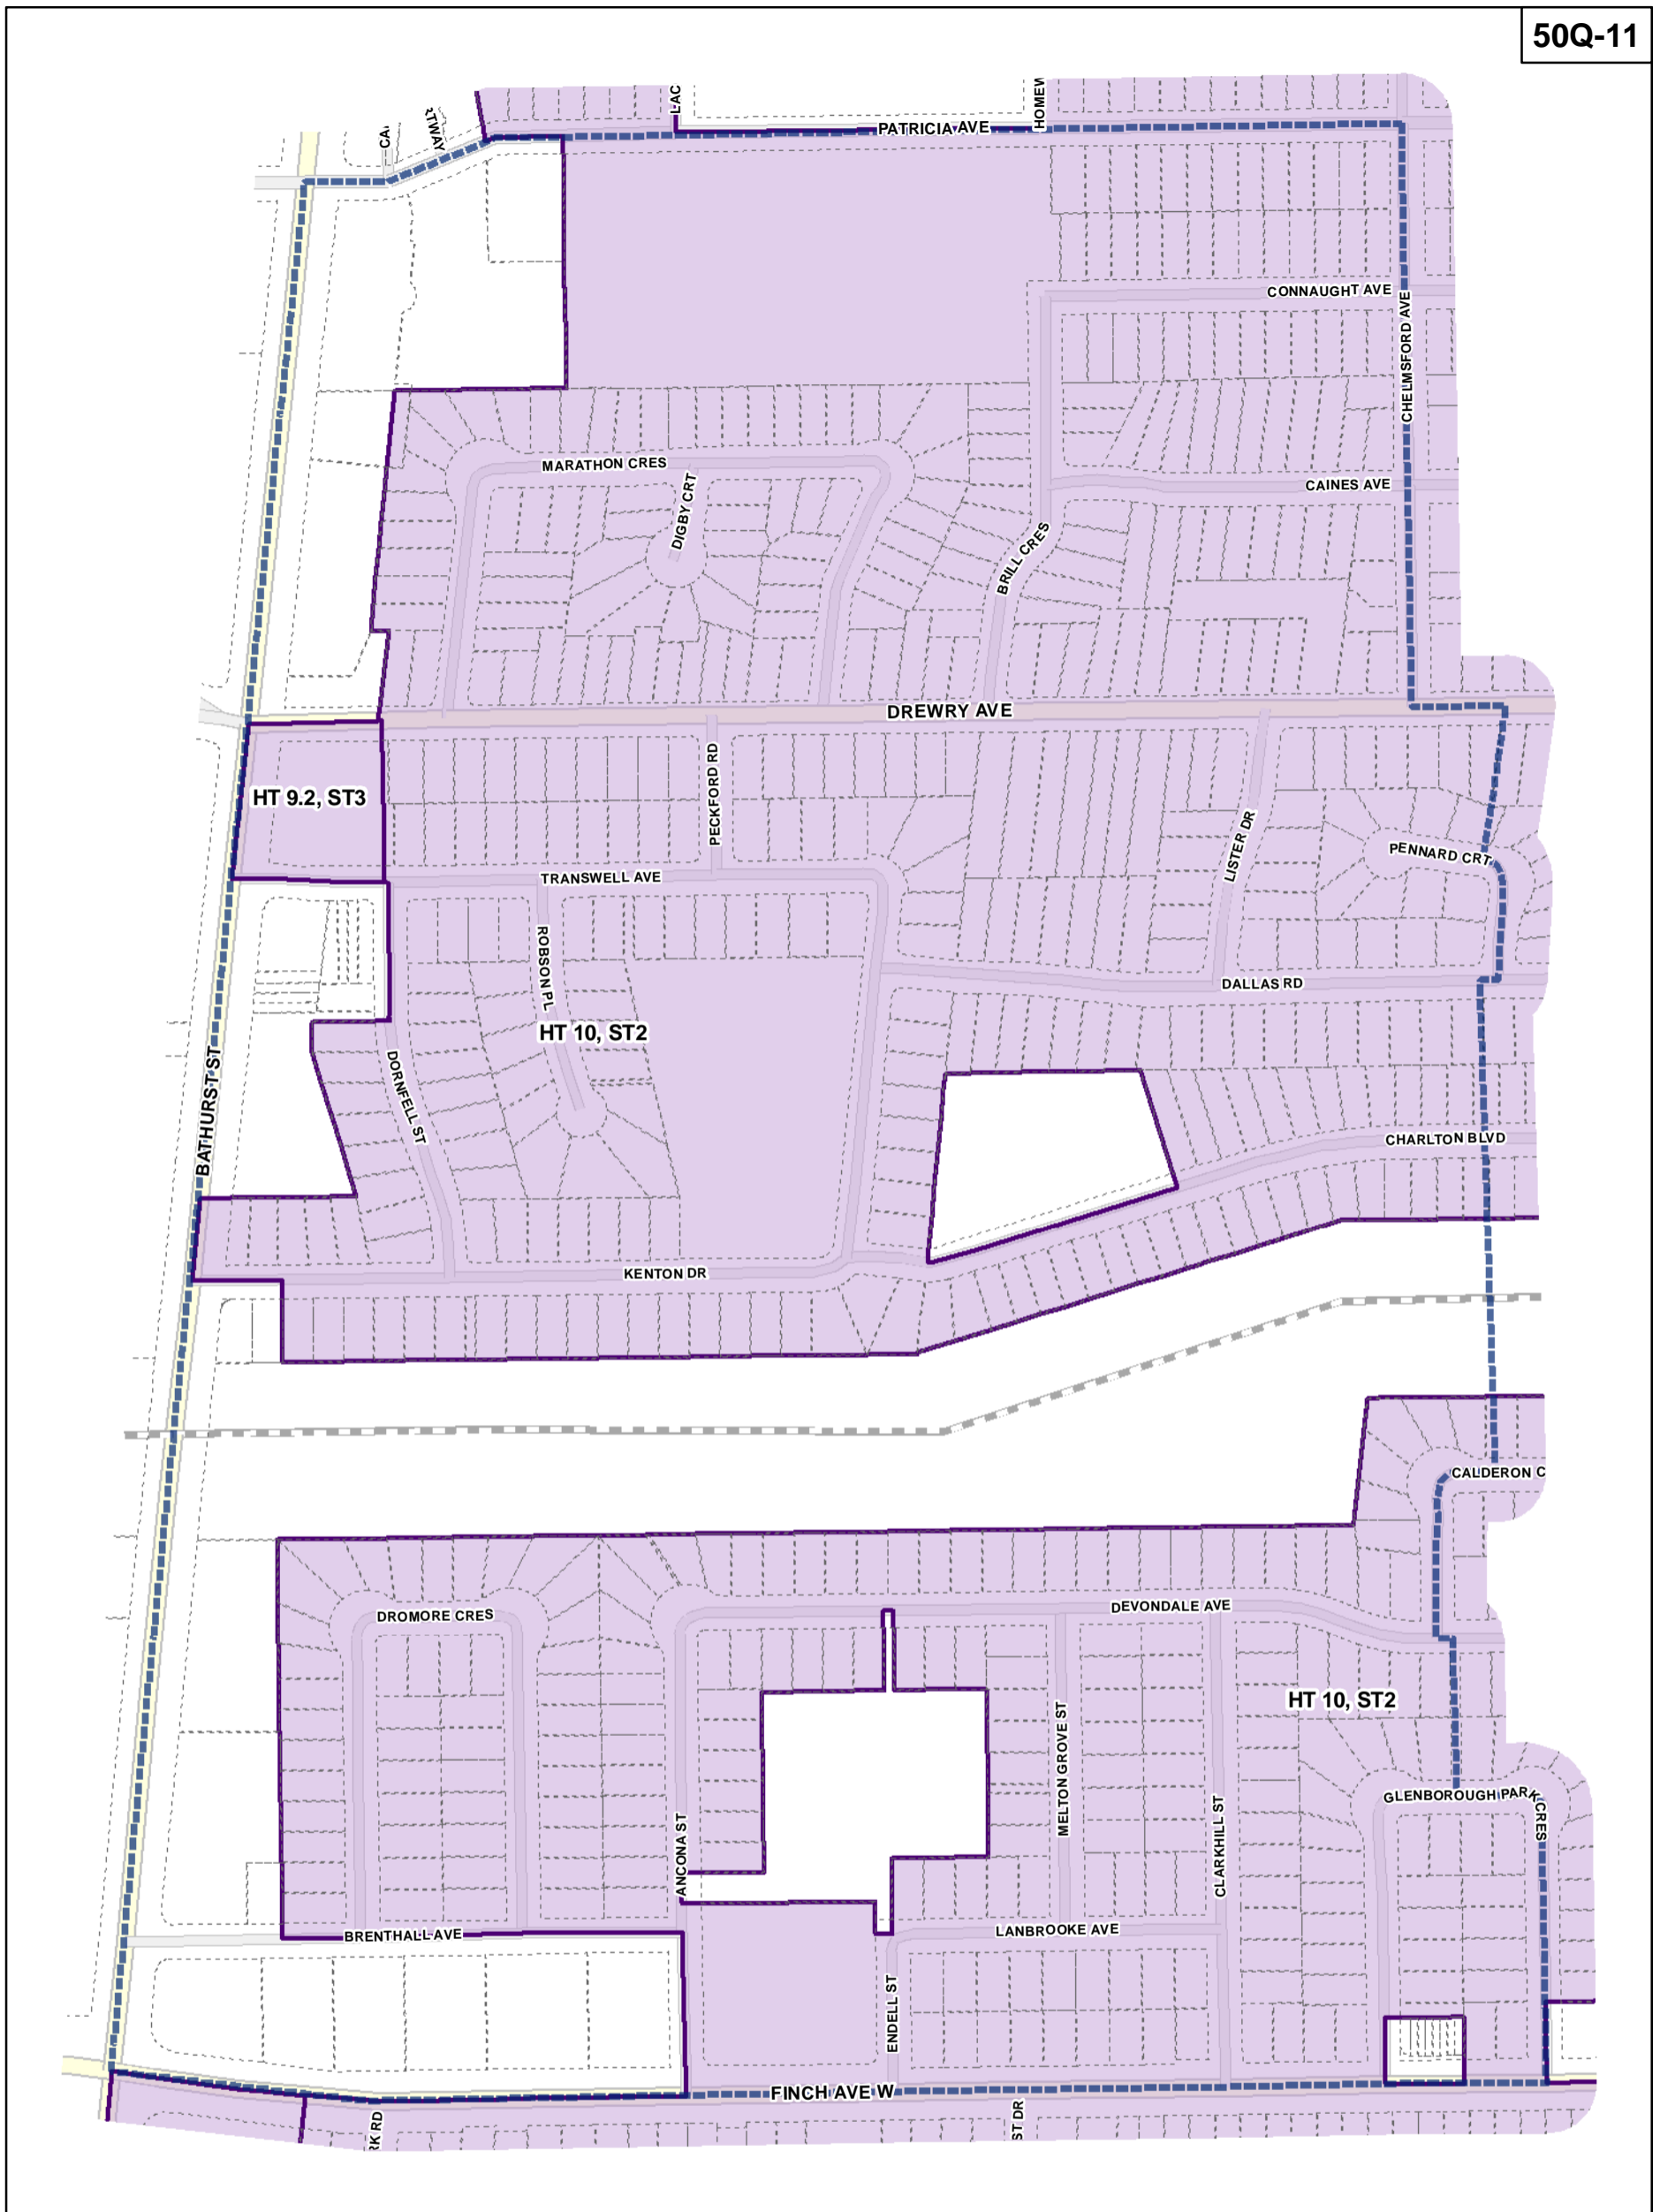

-  Height Overlay
-  Map Sheet Boundary
-  Properties
-  Railway
-  Hydro Line

Height Overlay Map

April 21, 2010
Planning & Growth Management
Committee Meeting

- Height Overlay
- Map Sheet Boundary
- Properties
- Railway
- Hydro Line

Height Overlay Map

April 21, 2010
Planning & Growth Management
Committee Meeting

- Height Overlay
- Map Sheet Boundary
- Properties
- Railway
- Hydro Line

- Height Overlay
- Map Sheet Boundary
- Properties
- Railway
- Hydro Line

Toronto City Planning
 Zoning Bylaw Map Book Series

Height Overlay Map

April 21, 2010
 Planning & Growth Management
 Committee Meeting

-  Height Overlay
-  Map Sheet Boundary
-  Properties
-  Railway
-  Hydro Line