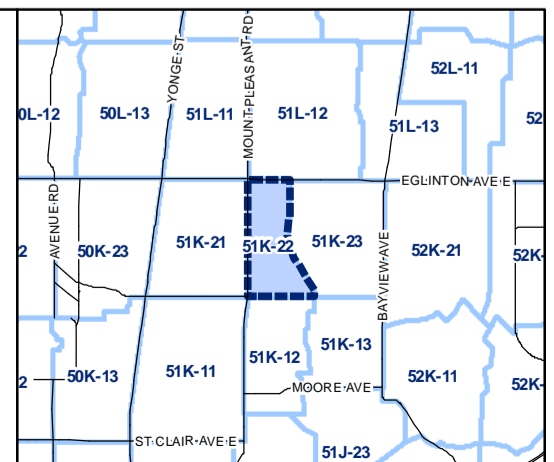

Height Overlay Map

April 21, 2010
Planning & Growth Management
Committee Meeting

-  Height Overlay
-  Map Sheet Boundary
-  Properties
-  Railway
-  Hydro Line

- Height Overlay
- Map Sheet Boundary
- Properties
- Railway
- Hydro Line

-  Height Overlay
-  Map Sheet Boundary
-  Properties
-  Railway
-  Hydro Line

-  Height Overlay
-  Map Sheet Boundary
-  Properties
-  Railway
-  Hydro Line

Height Overlay Map

April 21, 2010
Planning & Growth Management
Committee Meeting

- Height Overlay
- Map Sheet Boundary
- Properties
- Railway
- Hydro Line

Height Overlay Map

April 21, 2010
Planning & Growth Management
Committee Meeting

-  Height Overlay
-  Map Sheet Boundary
-  Properties
-  Railway
-  Hydro Line