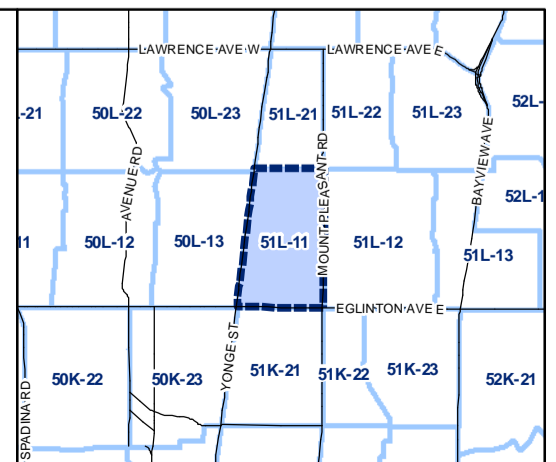

-  Height Overlay
-  Map Sheet Boundary
-  Properties
-  Railway
-  Hydro Line

-  Height Overlay
-  Map Sheet Boundary
-  Properties
-  Railway
-  Hydro Line

Height Overlay Map

April 21, 2010
Planning & Growth Management
Committee Meeting

- Height Overlay
- Map Sheet Boundary
- Properties
- Railway
- Hydro Line

Height Overlay Map

April 21, 2010
Planning & Growth Management
Committee Meeting

-  Height Overlay
-  Map Sheet Boundary
-  Properties
-  Railway
-  Hydro Line

-  Height Overlay
-  Map Sheet Boundary
-  Properties
-  Railway
-  Hydro Line

TORONTO City Planning
 Zoning Bylaw Map Book Series

Height Overlay Map

April 21, 2010
 Planning & Growth Management
 Committee Meeting