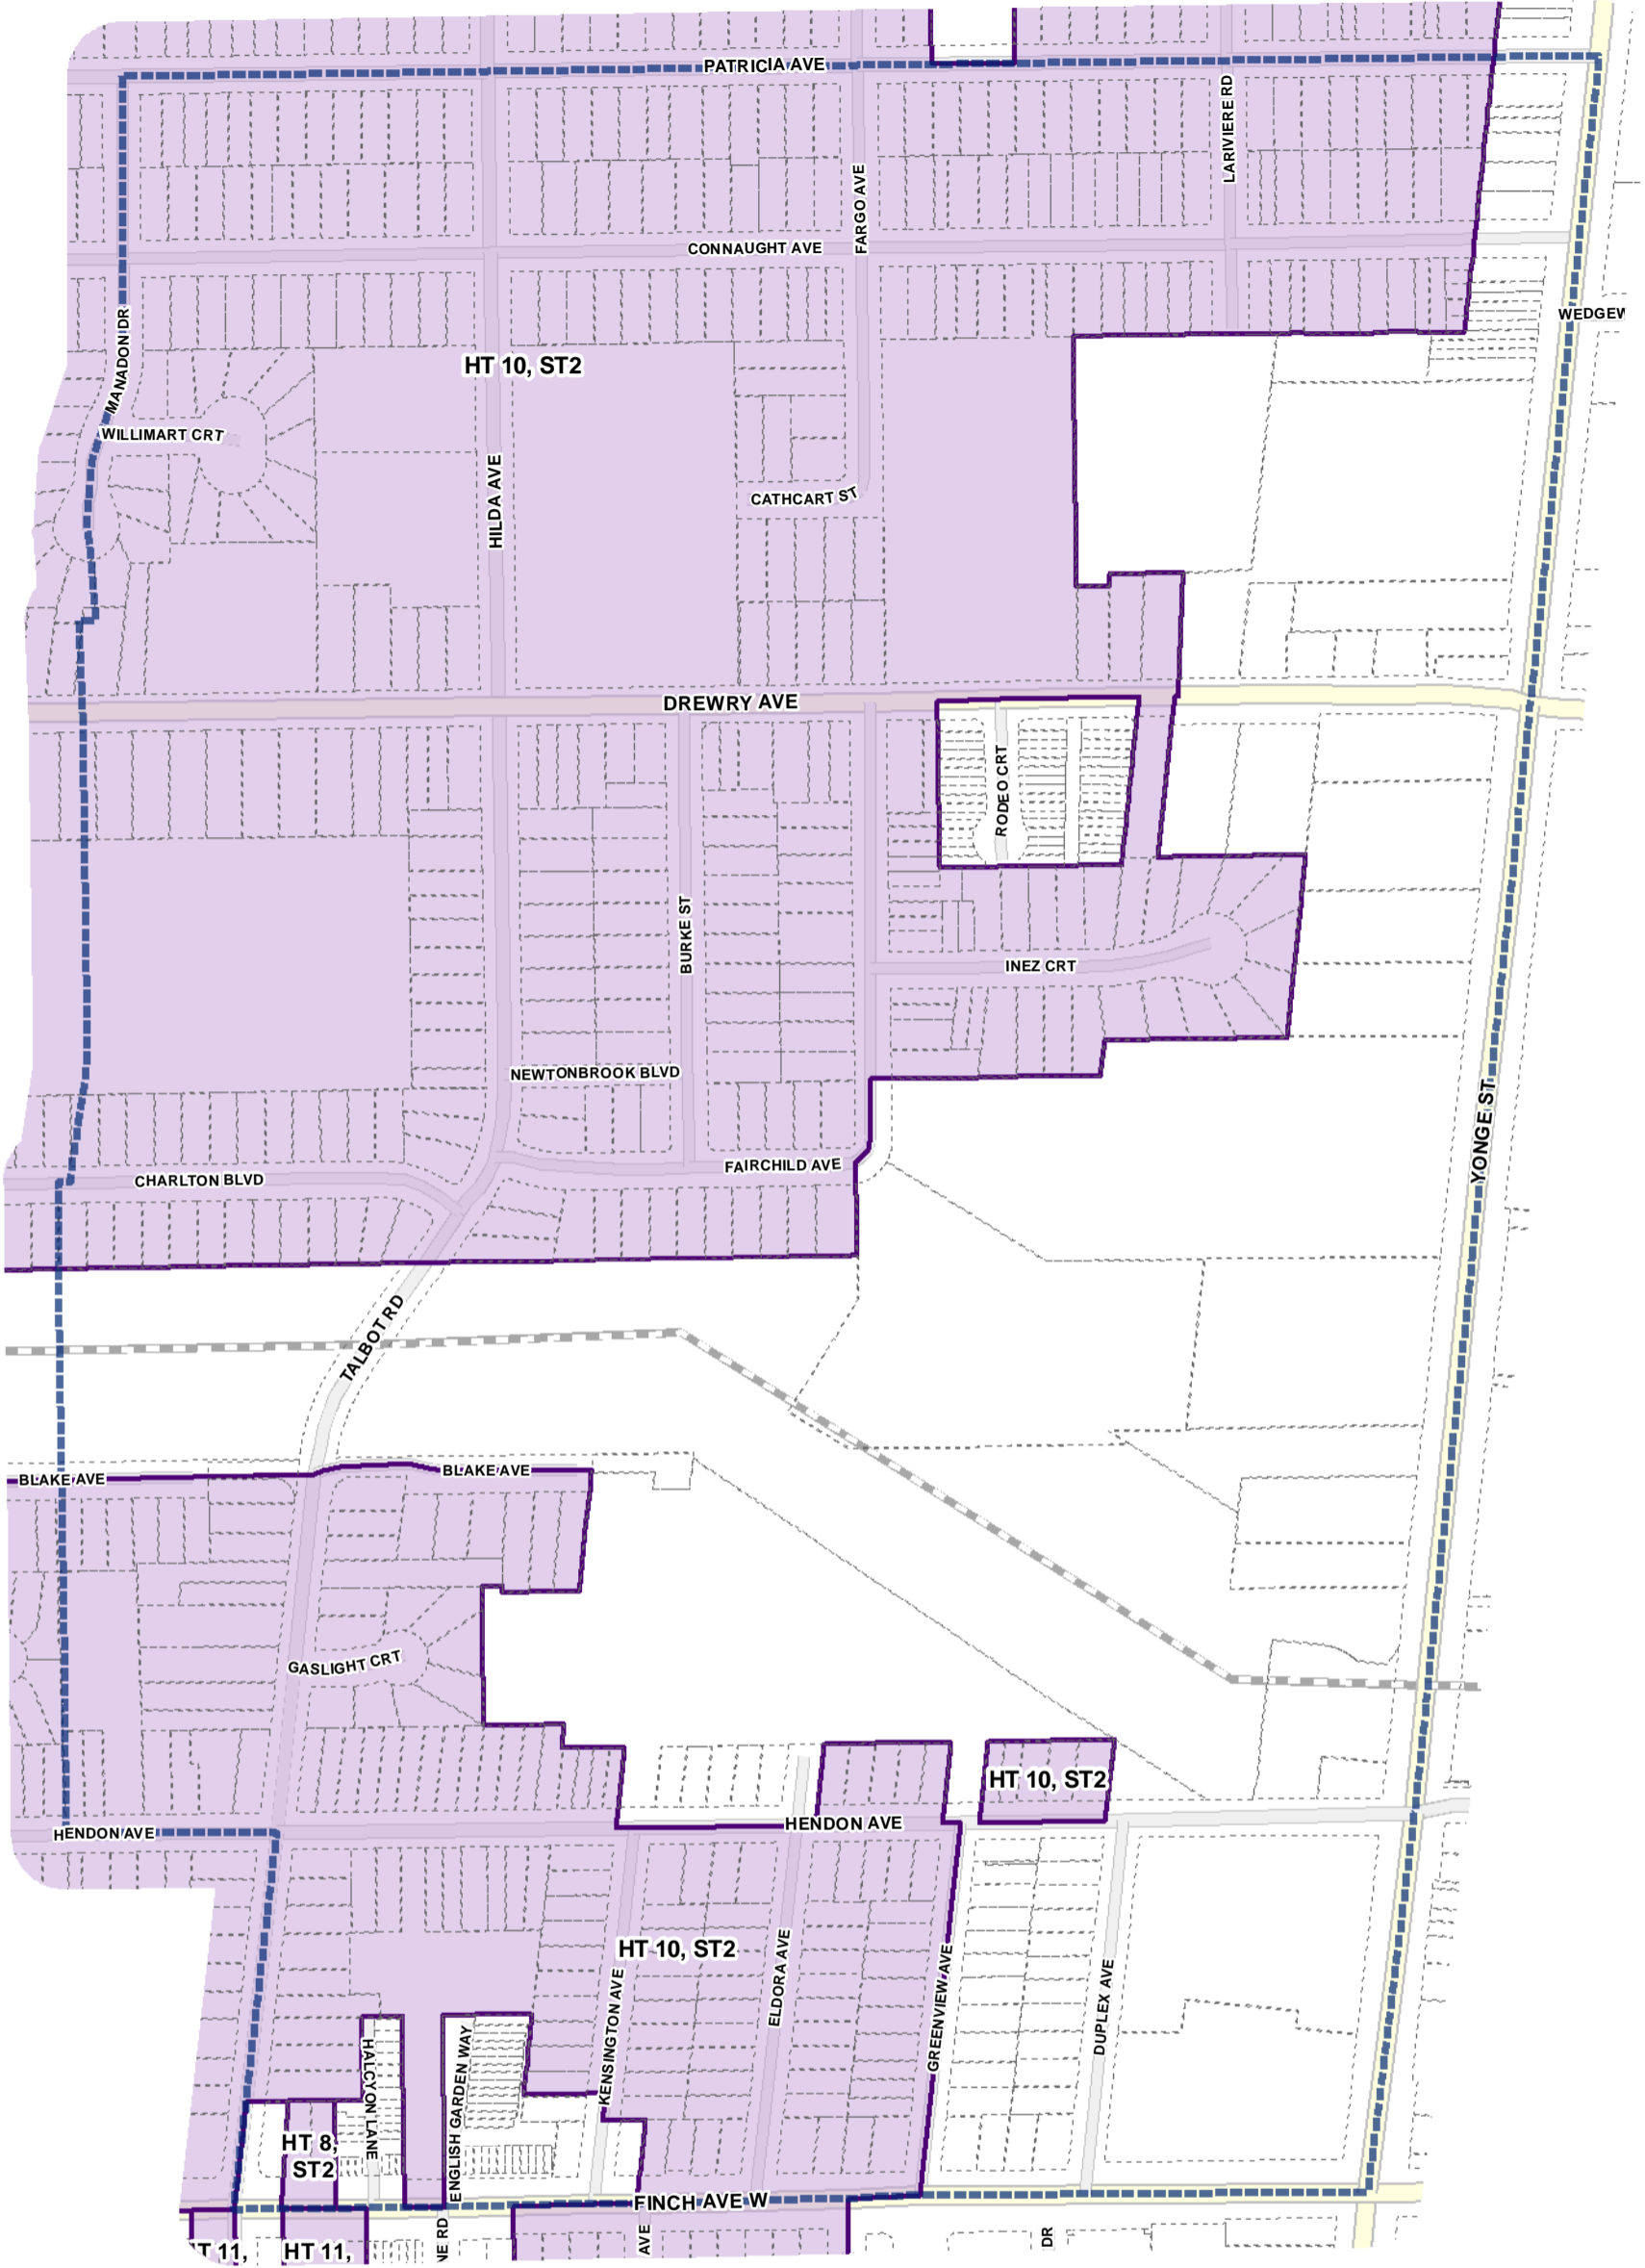

-  Height Overlay
-  Map Sheet Boundary
-  Properties
-  Railway
-  Hydro Line

Height Overlay Map

April 21, 2010
Planning & Growth Management
Committee Meeting

- Height Overlay
- Map Sheet Boundary
- Properties
- Railway
- Hydro Line

Height Overlay Map

April 21, 2010
Planning & Growth Management
Committee Meeting

- Height Overlay
- Map Sheet Boundary
- Properties
- Railway
- Hydro Line

- Height Overlay
- Map Sheet Boundary
- Properties
- Railway
- Hydro Line

Toronto City Planning
 Zoning Bylaw Map Book Series

Height Overlay Map

April 21, 2010
 Planning & Growth Management
 Committee Meeting

-  Height Overlay
-  Map Sheet Boundary
-  Properties
-  Railway
-  Hydro Line