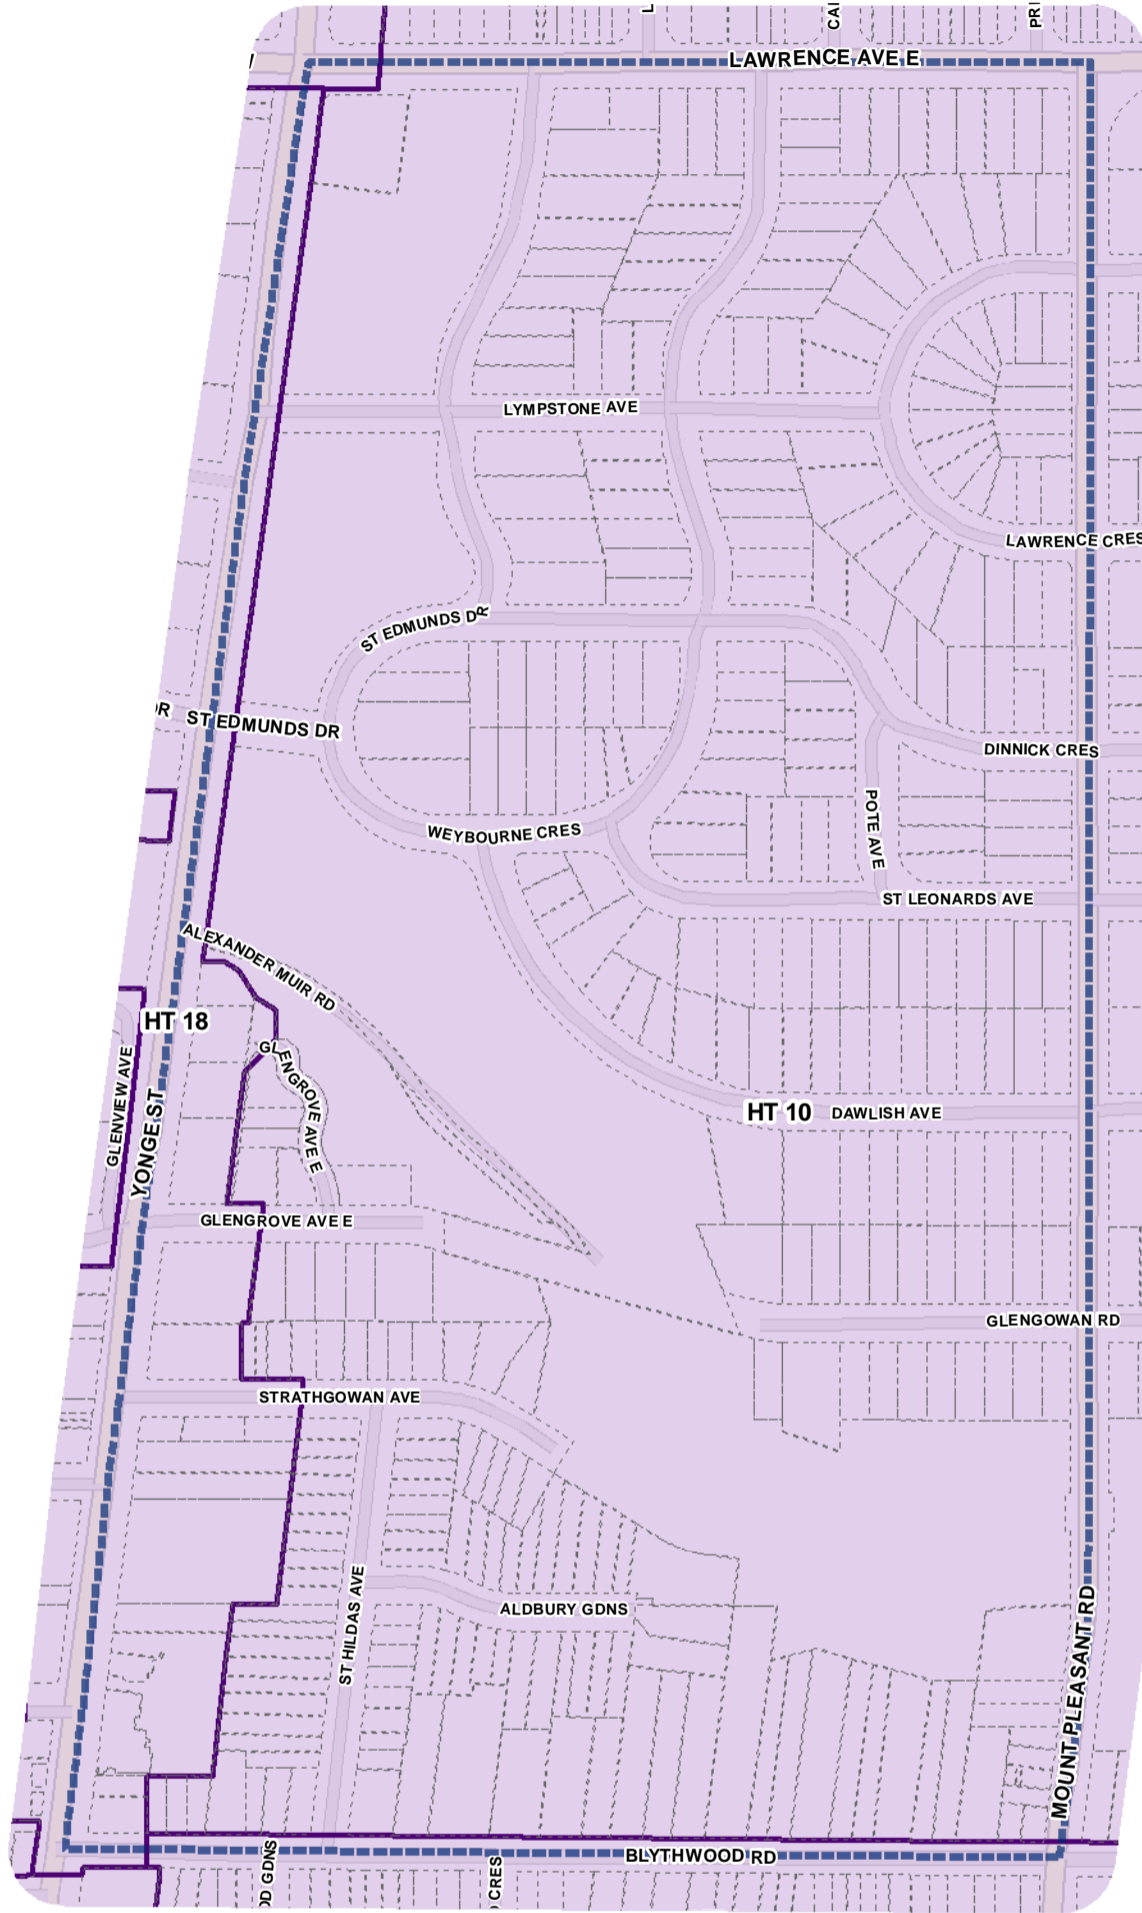

-  Height Overlay
-  Map Sheet Boundary
-  Properties
-  Railway
-  Hydro Line

TORONTO City Planning
 Zoning Bylaw Map Book Series

Height Overlay Map

April 21, 2010
 Planning & Growth Management
 Committee Meeting

- Height Overlay
- Map Sheet Boundary
- Properties
- Railway
- Hydro Line

-  Height Overlay
-  Map Sheet Boundary
-  Properties
-  Railway
-  Hydro Line