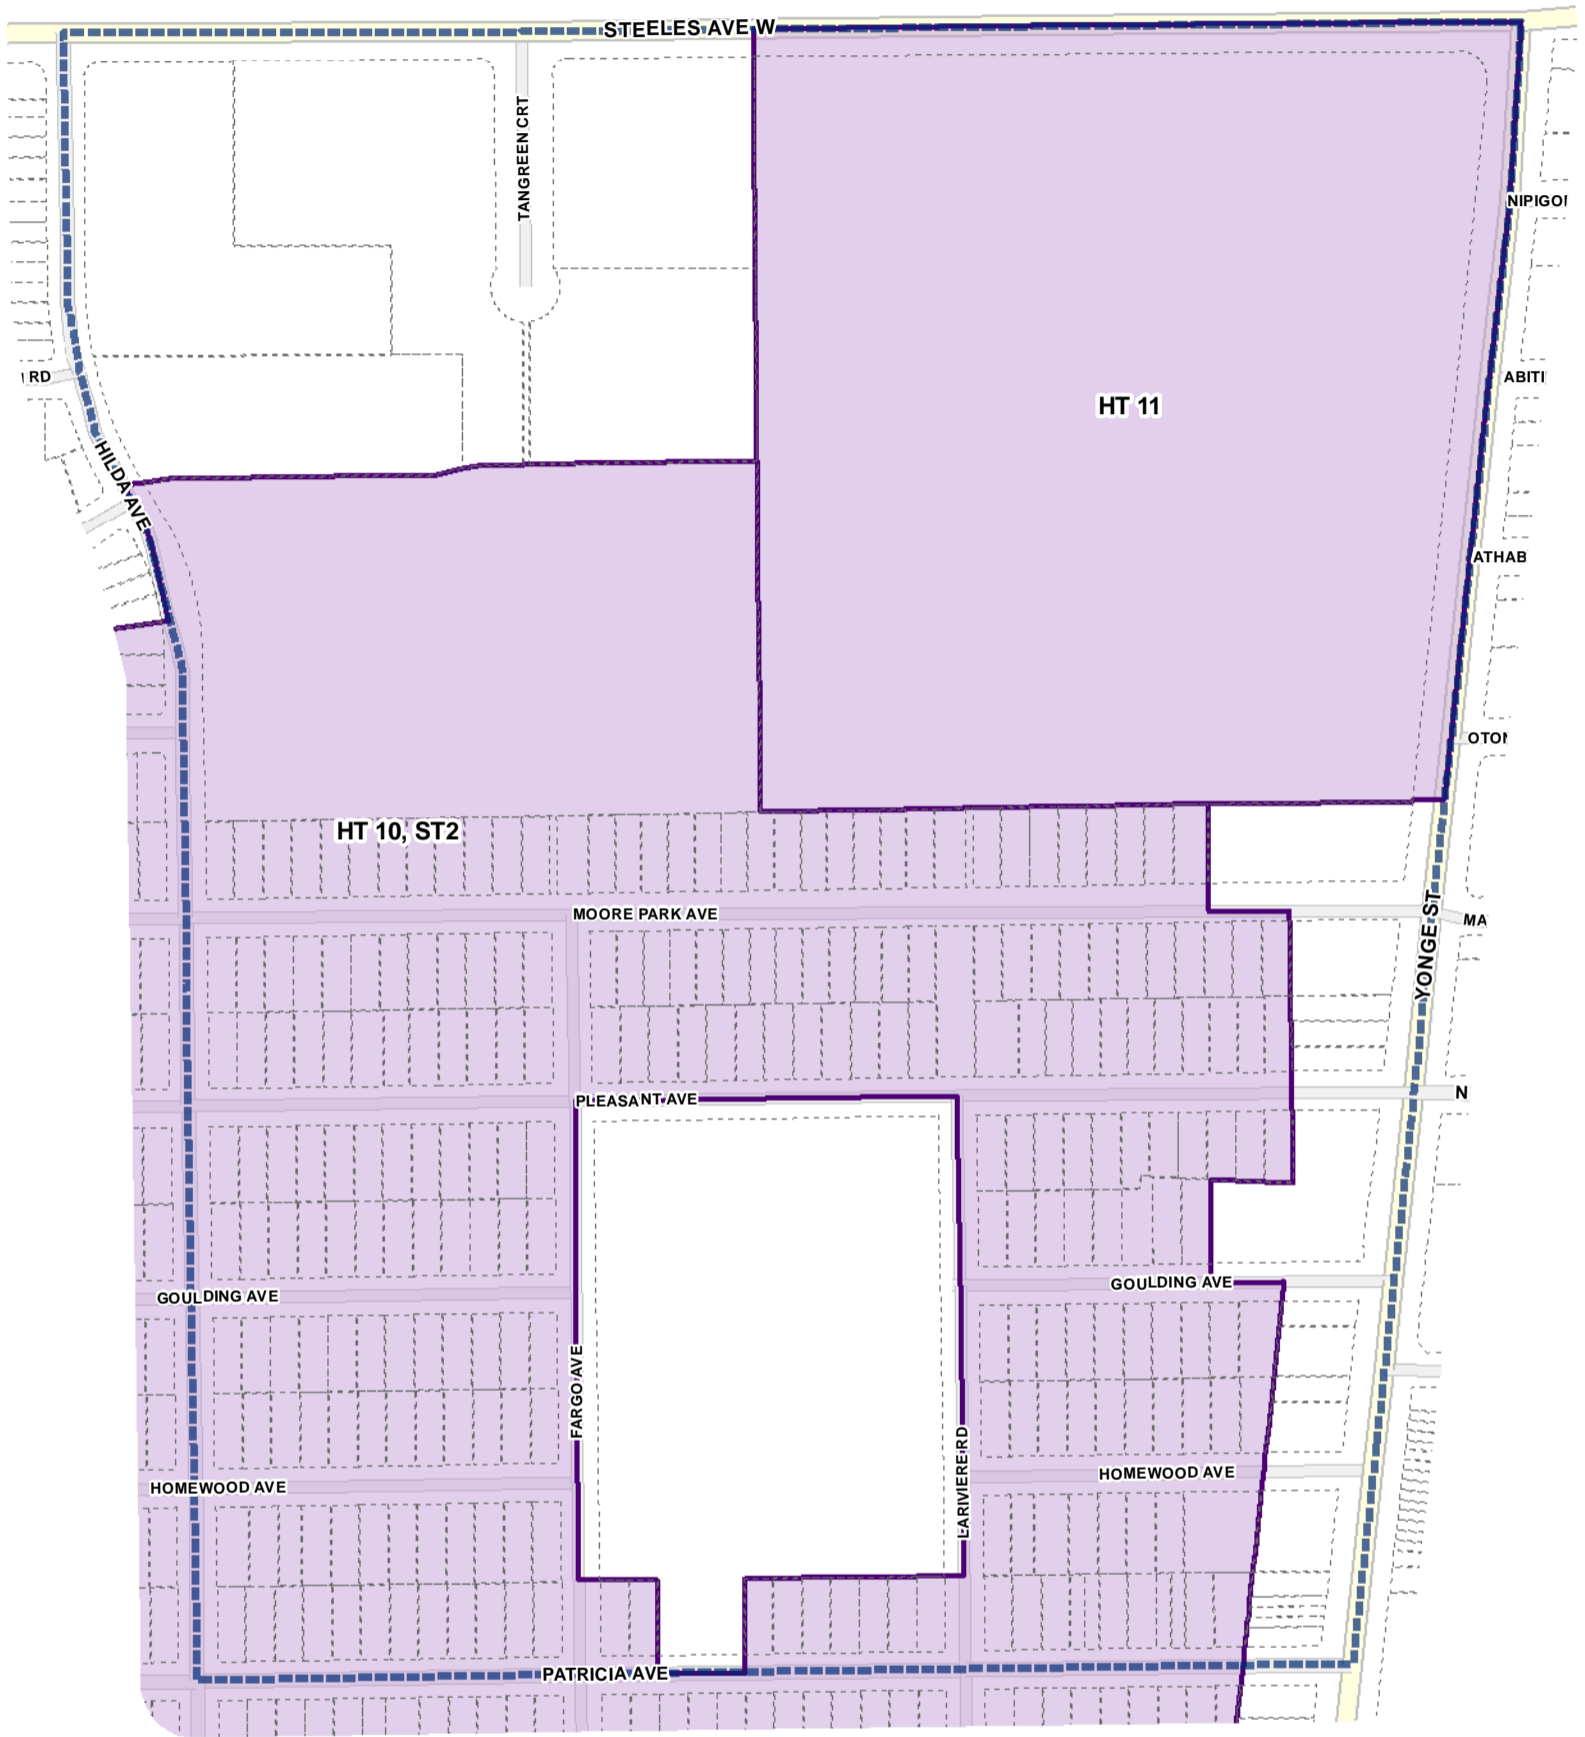

Height Overlay Map

April 21, 2010
Planning & Growth Management
Committee Meeting

- Height Overlay
- Map Sheet Boundary
- Properties
- Railway
- Hydro Line

- Height Overlay
- Map Sheet Boundary
- Properties
- Railway
- Hydro Line

Toronto City Planning
 Zoning Bylaw Map Book Series

Height Overlay Map

April 21, 2010
 Planning & Growth Management
 Committee Meeting

-  Height Overlay
-  Map Sheet Boundary
-  Properties
-  Railway
-  Hydro Line

-  Height Overlay
-  Map Sheet Boundary
-  Properties
-  Railway
-  Hydro Line

-  Height Overlay
-  Map Sheet Boundary
-  Properties
-  Railway
-  Hydro Line

-  Height Overlay
-  Map Sheet Boundary
-  Properties
-  Railway
-  Hydro Line