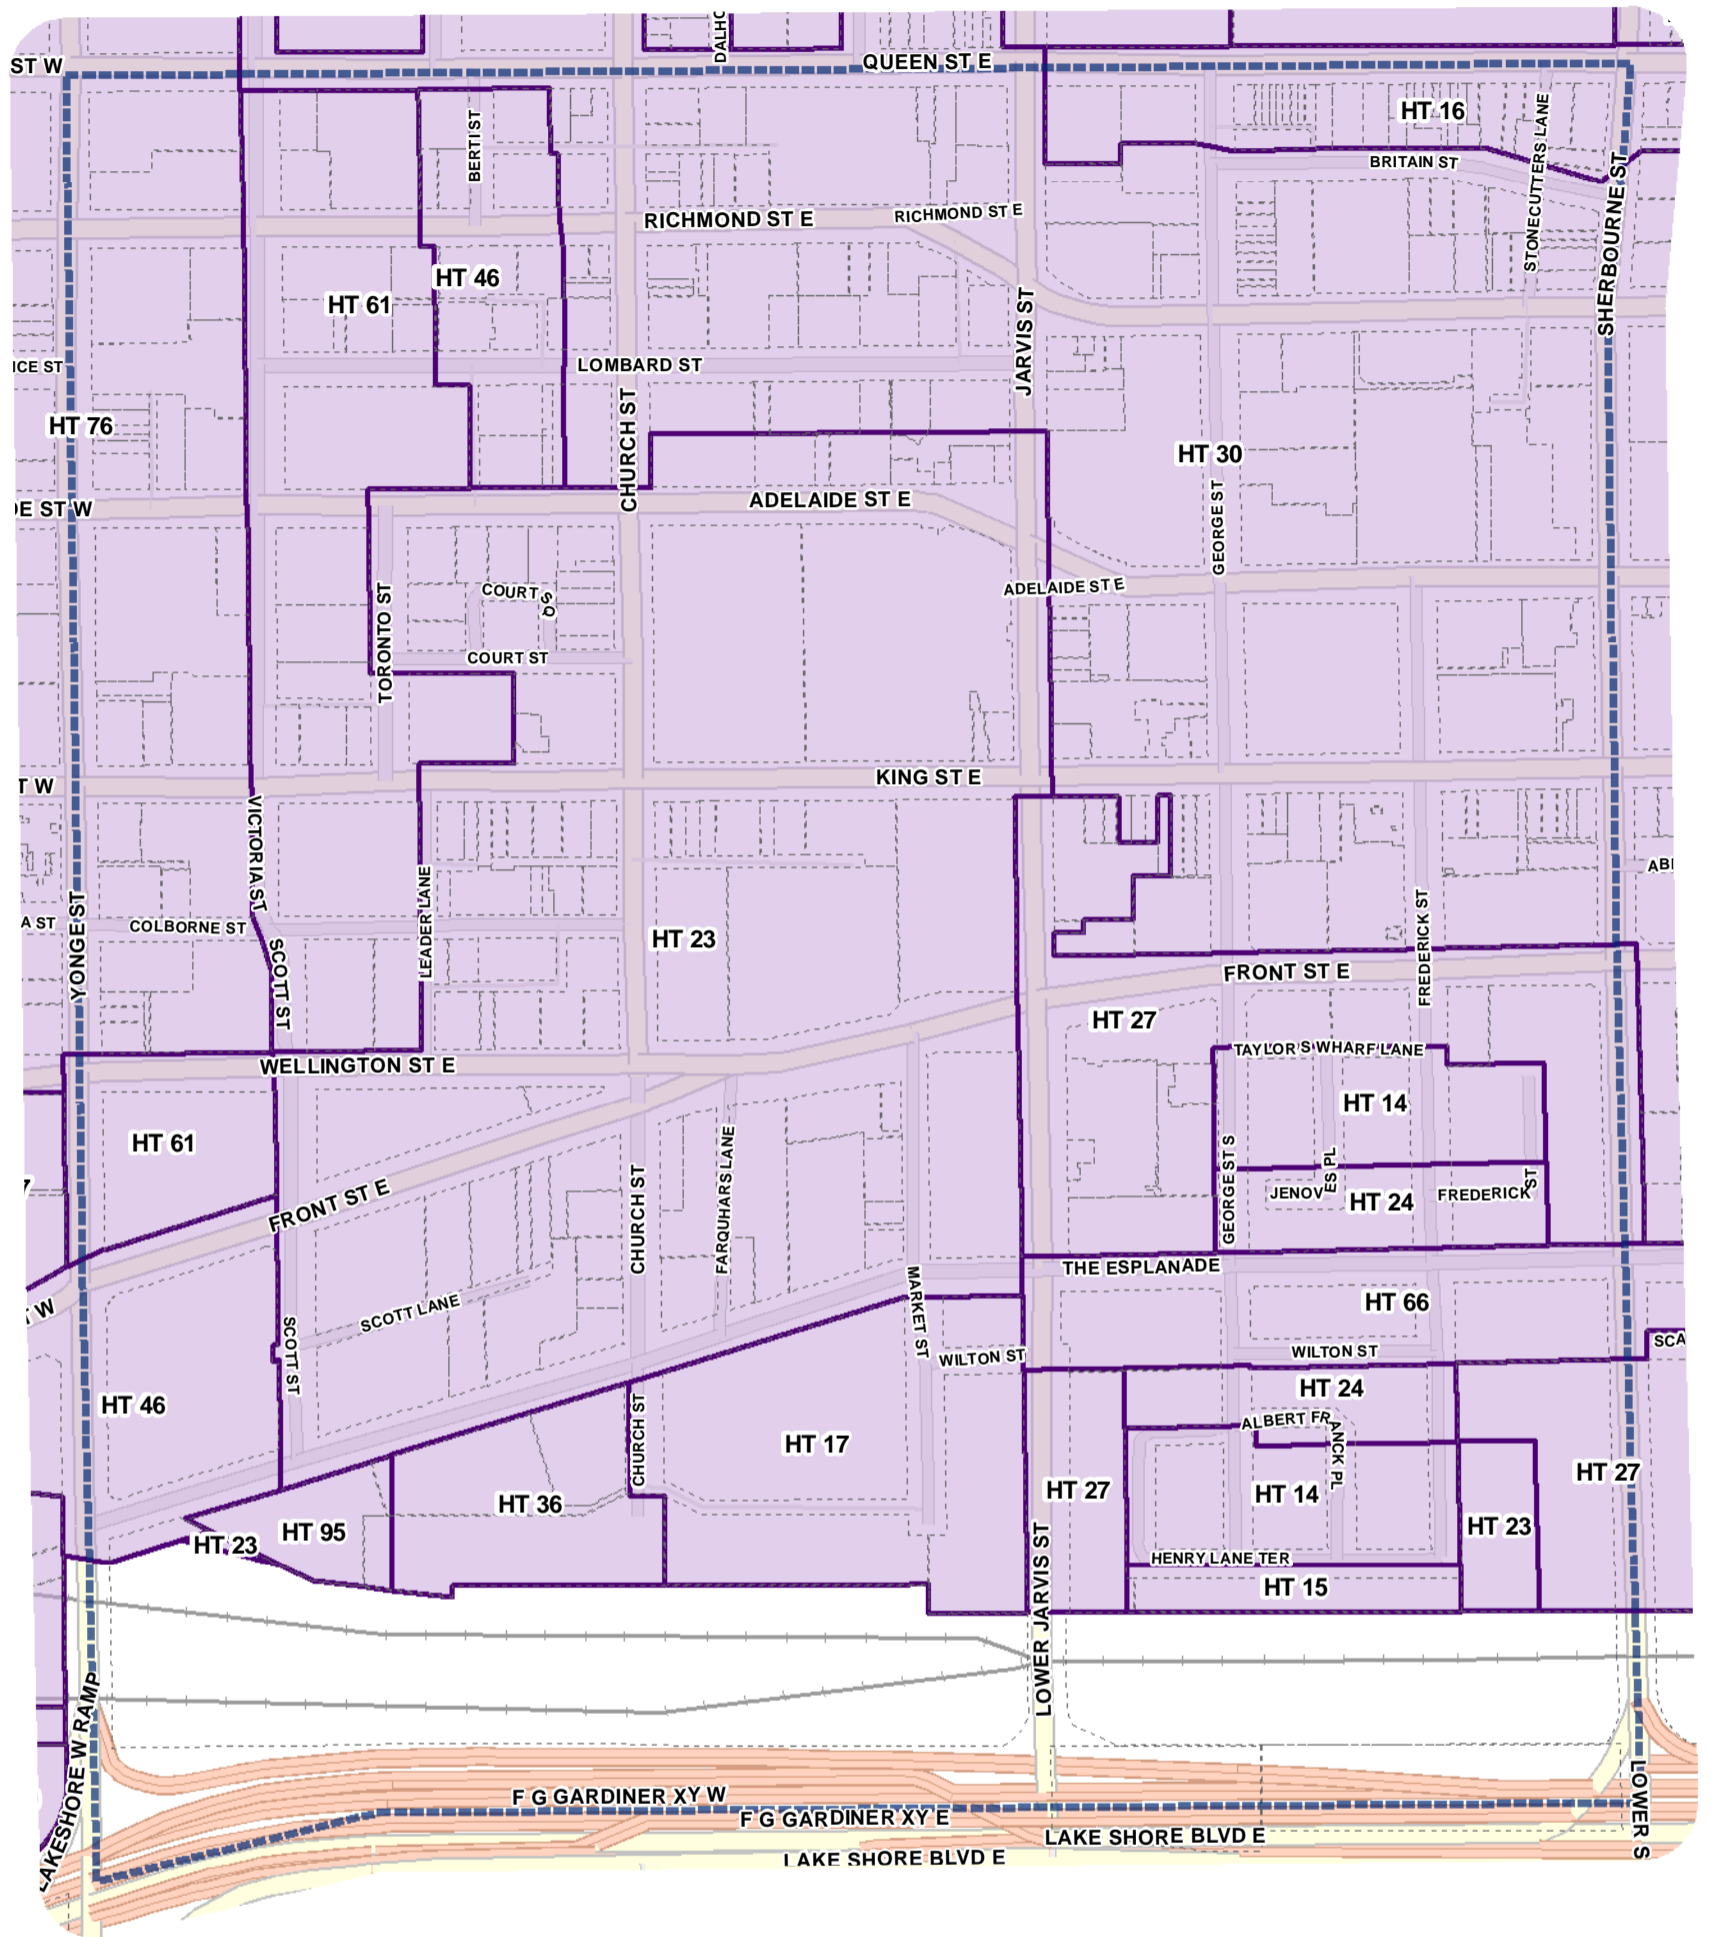

Toronto City Planning
 Zoning Bylaw Map Book Series

Height Overlay Map

April 21, 2010
 Planning & Growth Management
 Committee Meeting

-  Height Overlay
-  Map Sheet Boundary
-  Properties
-  Railway
-  Hydro Line

-  Height Overlay
-  Map Sheet Boundary
-  Properties
-  Railway
-  Hydro Line

-  Height Overlay
-  Map Sheet Boundary
-  Properties
-  Railway
-  Hydro Line

-  Height Overlay
-  Map Sheet Boundary
-  Properties
-  Railway
-  Hydro Line