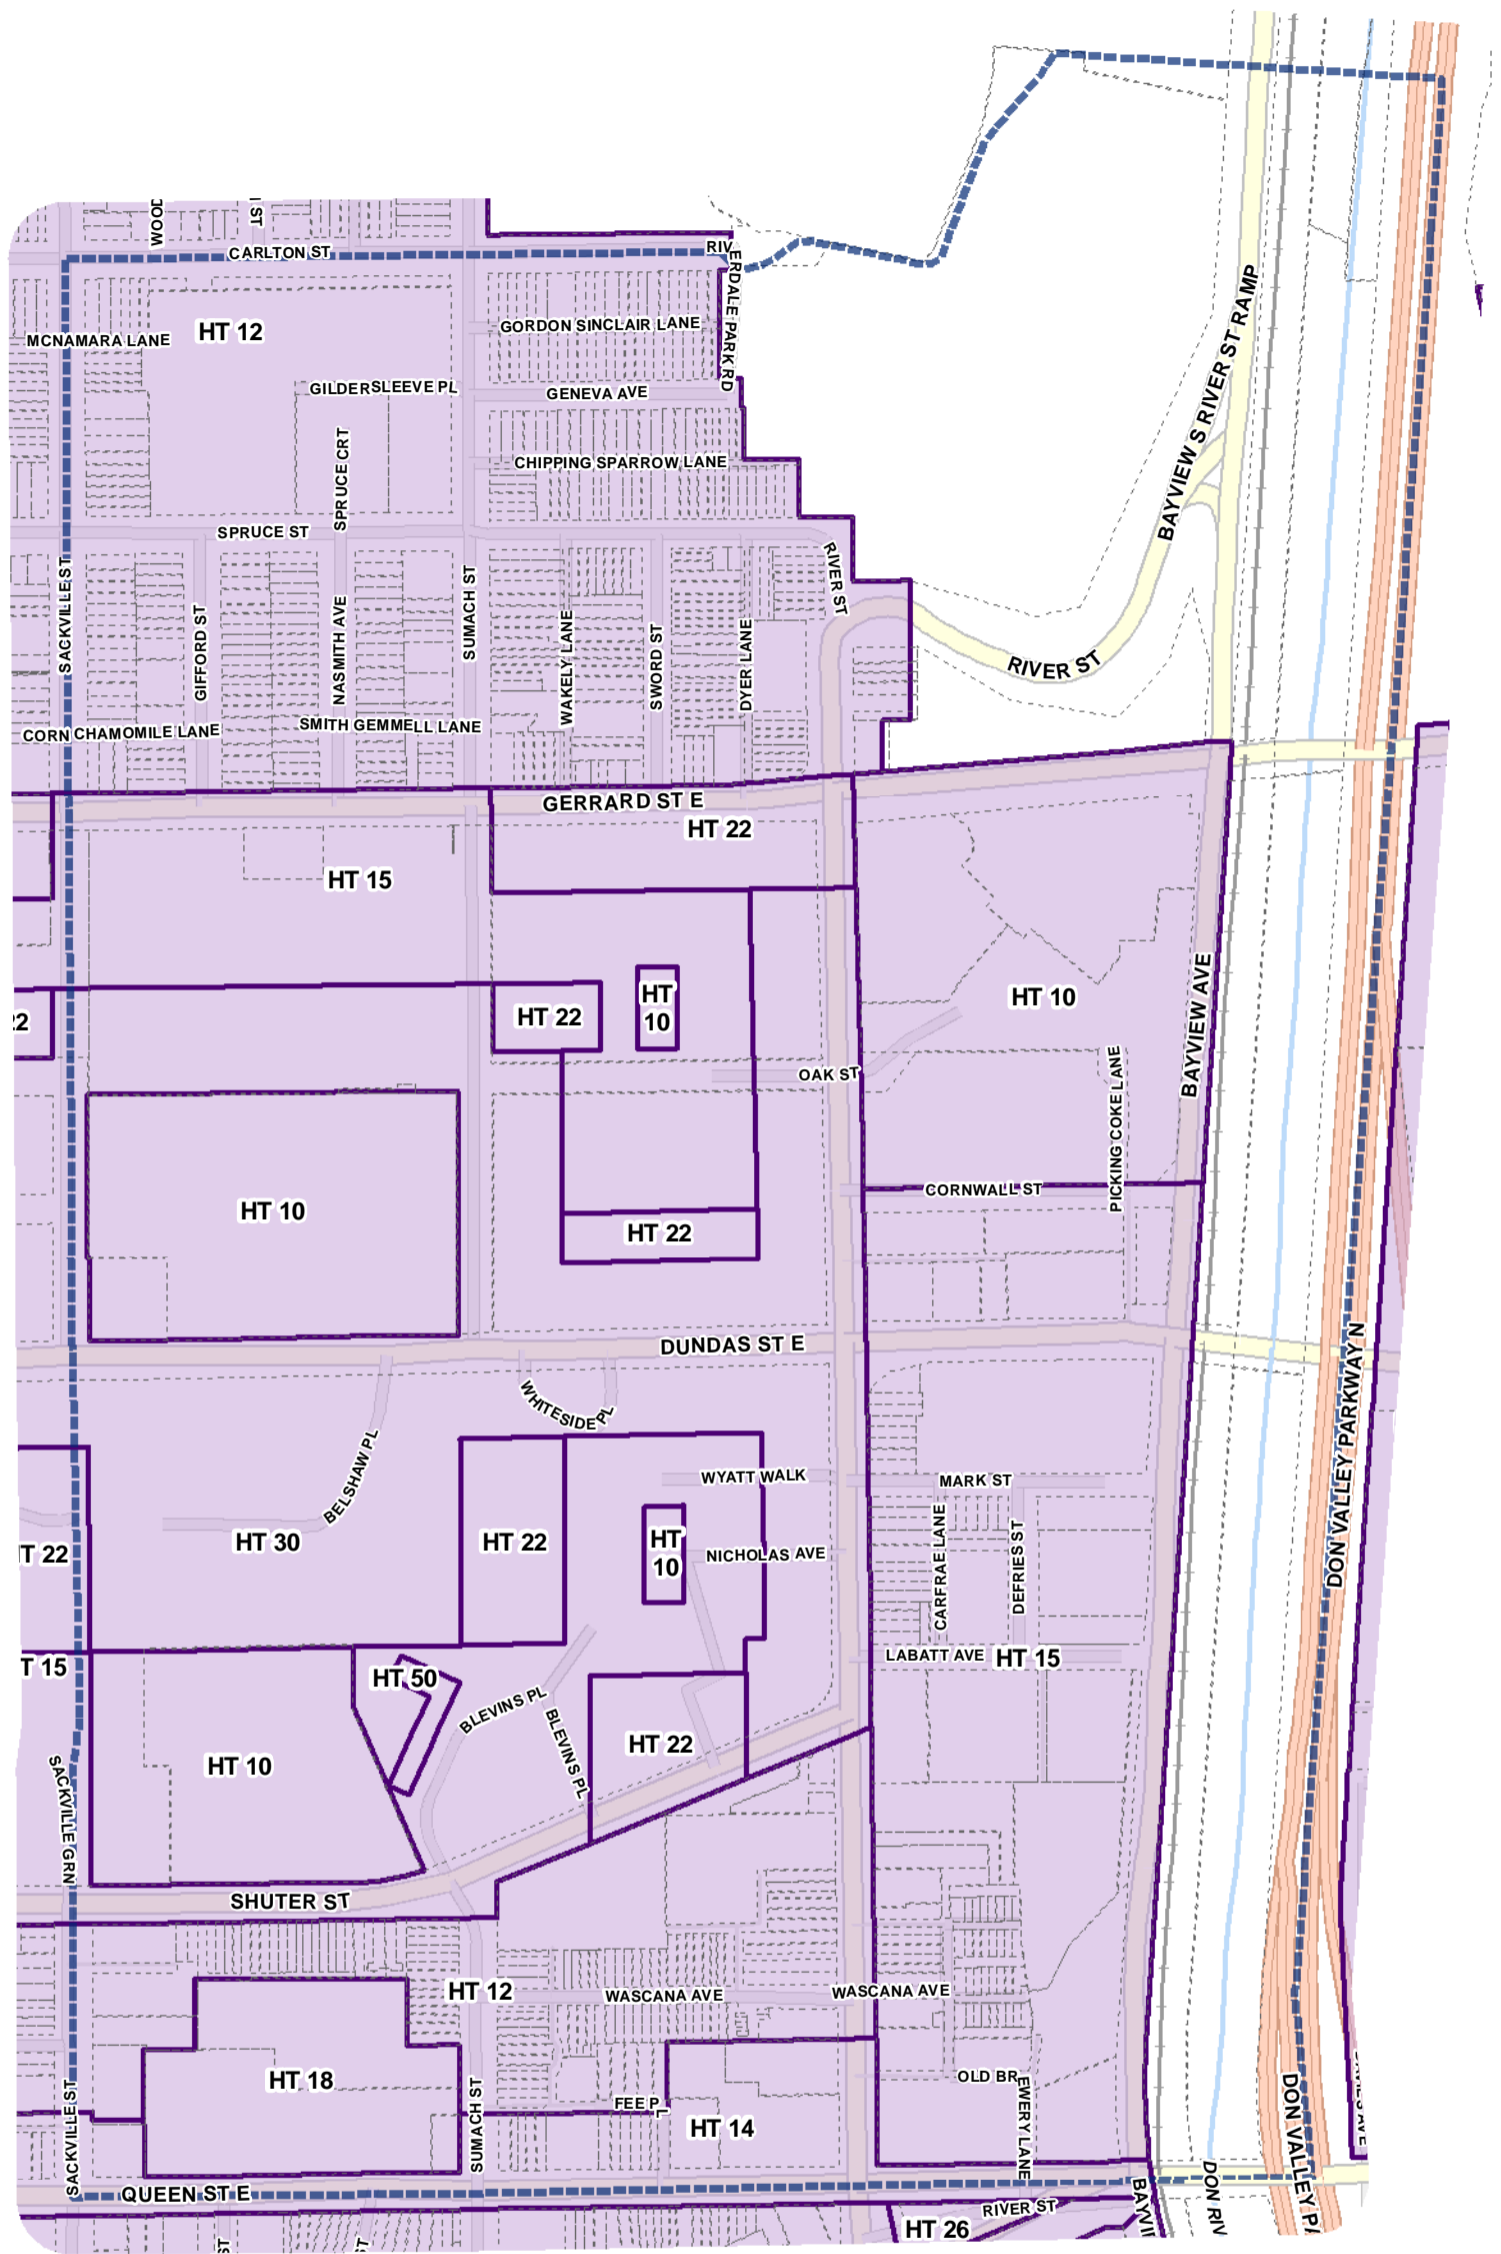

-  Height Overlay
-  Map Sheet Boundary
-  Properties
-  Railway
-  Hydro Line

-  Height Overlay
-  Map Sheet Boundary
-  Properties
-  Railway
-  Hydro Line

-  Height Overlay
-  Map Sheet Boundary
-  Properties
-  Railway
-  Hydro Line

Height Overlay Map

April 21, 2010
Planning & Growth Management
Committee Meeting

-  Height Overlay
-  Map Sheet Boundary
-  Properties
-  Railway
-  Hydro Line

- Height Overlay
- Map Sheet Boundary
- Properties
- Railway
- Hydro Line

-  Height Overlay
-  Map Sheet Boundary
-  Properties
-  Railway
-  Hydro Line

-  Height Overlay
-  Map Sheet Boundary
-  Properties
-  Railway
-  Hydro Line

1:4,000

-  Height Overlay
-  Map Sheet Boundary
-  Properties
-  Railway
-  Hydro Line