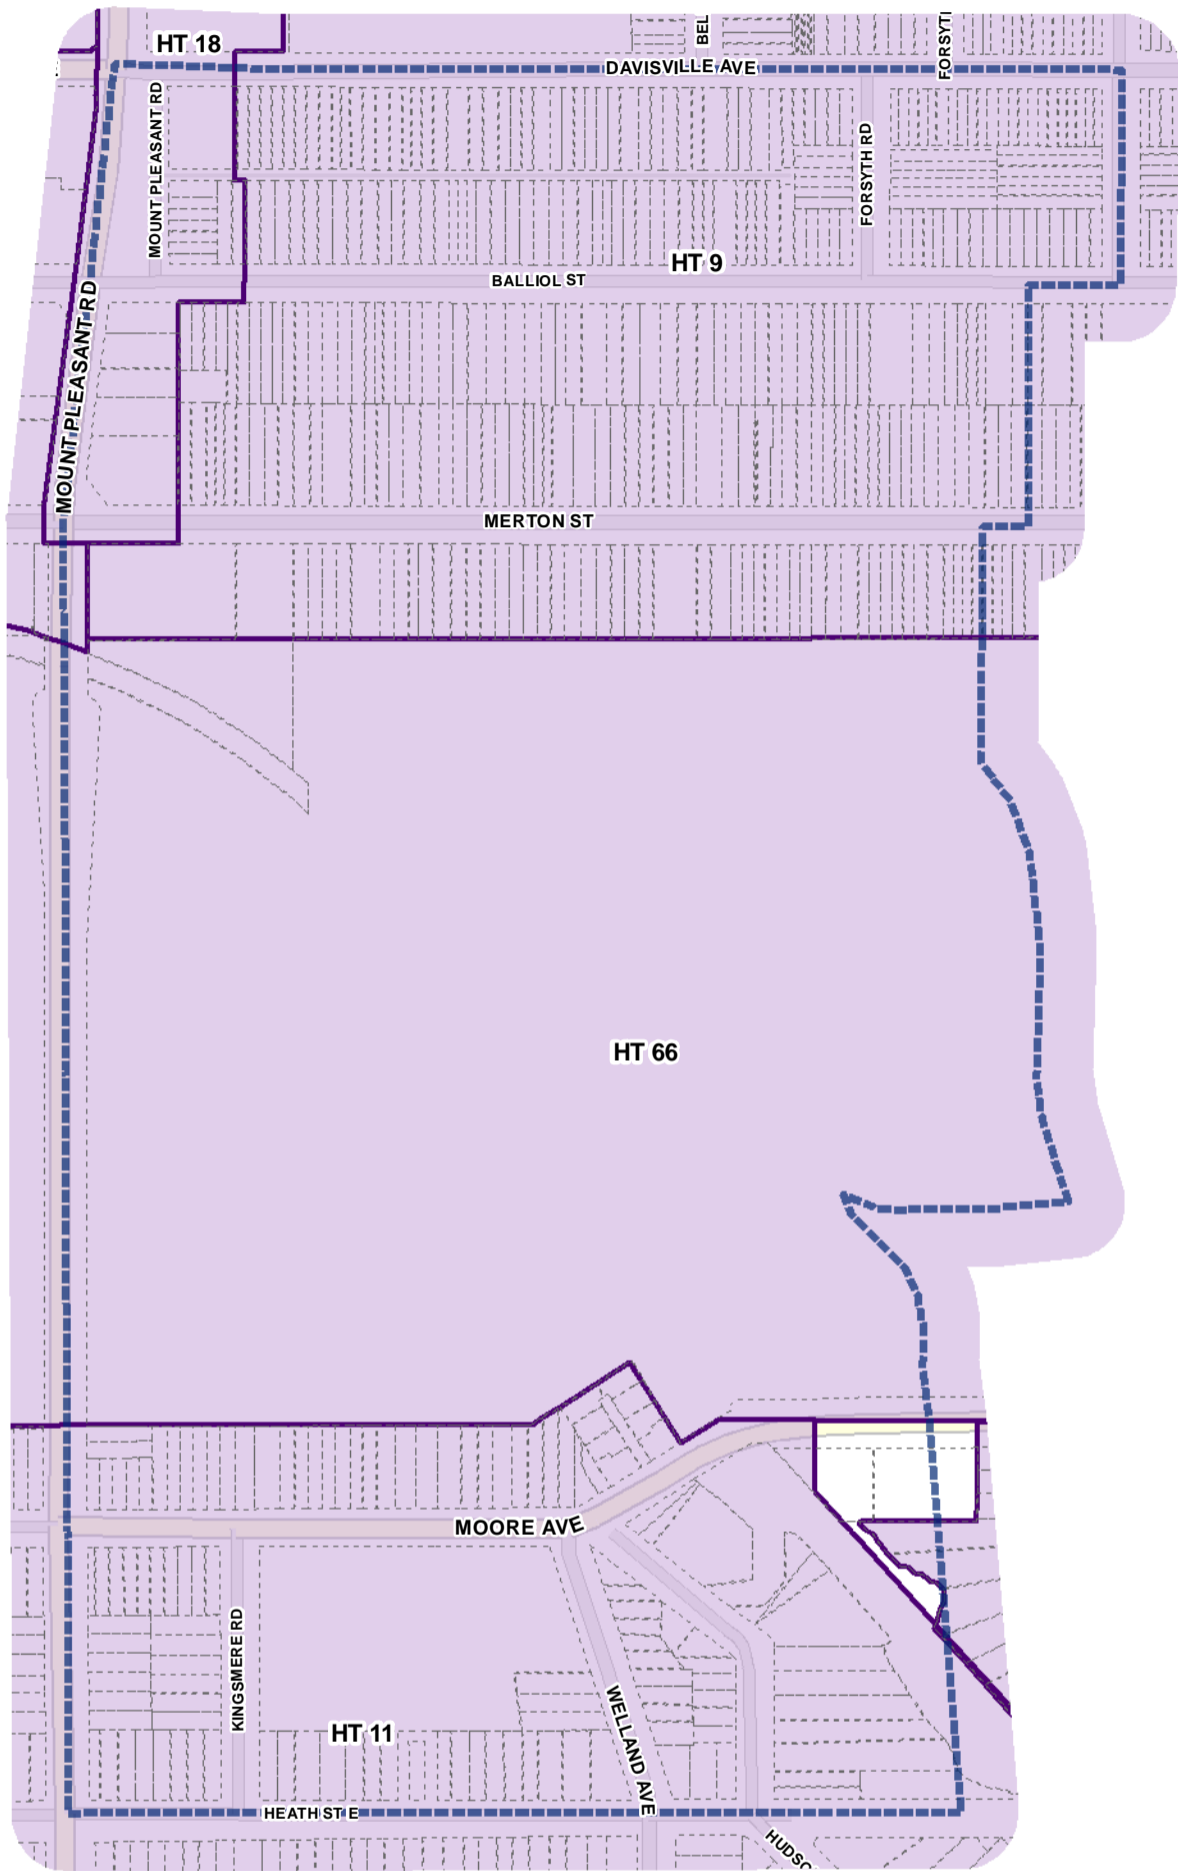

- Height Overlay
- Map Sheet Boundary
- Properties
- Railway
- Hydro Line

- Height Overlay
- Map Sheet Boundary
- Properties
- Railway
- Hydro Line

Height Overlay Map

April 21, 2010
Planning & Growth Management
Committee Meeting

-  Height Overlay
-  Map Sheet Boundary
-  Properties
-  Railway
-  Hydro Line

Height Overlay Map

April 21, 2010
Planning & Growth Management
Committee Meeting

- Height Overlay
- Map Sheet Boundary
- Properties
- Railway
- Hydro Line

Height Overlay Map

April 21, 2010
Planning & Growth Management
Committee Meeting

-  Height Overlay
-  Map Sheet Boundary
-  Properties
-  Railway
-  Hydro Line

- Height Overlay
- Map Sheet Boundary
- Properties
- Railway
- Hydro Line