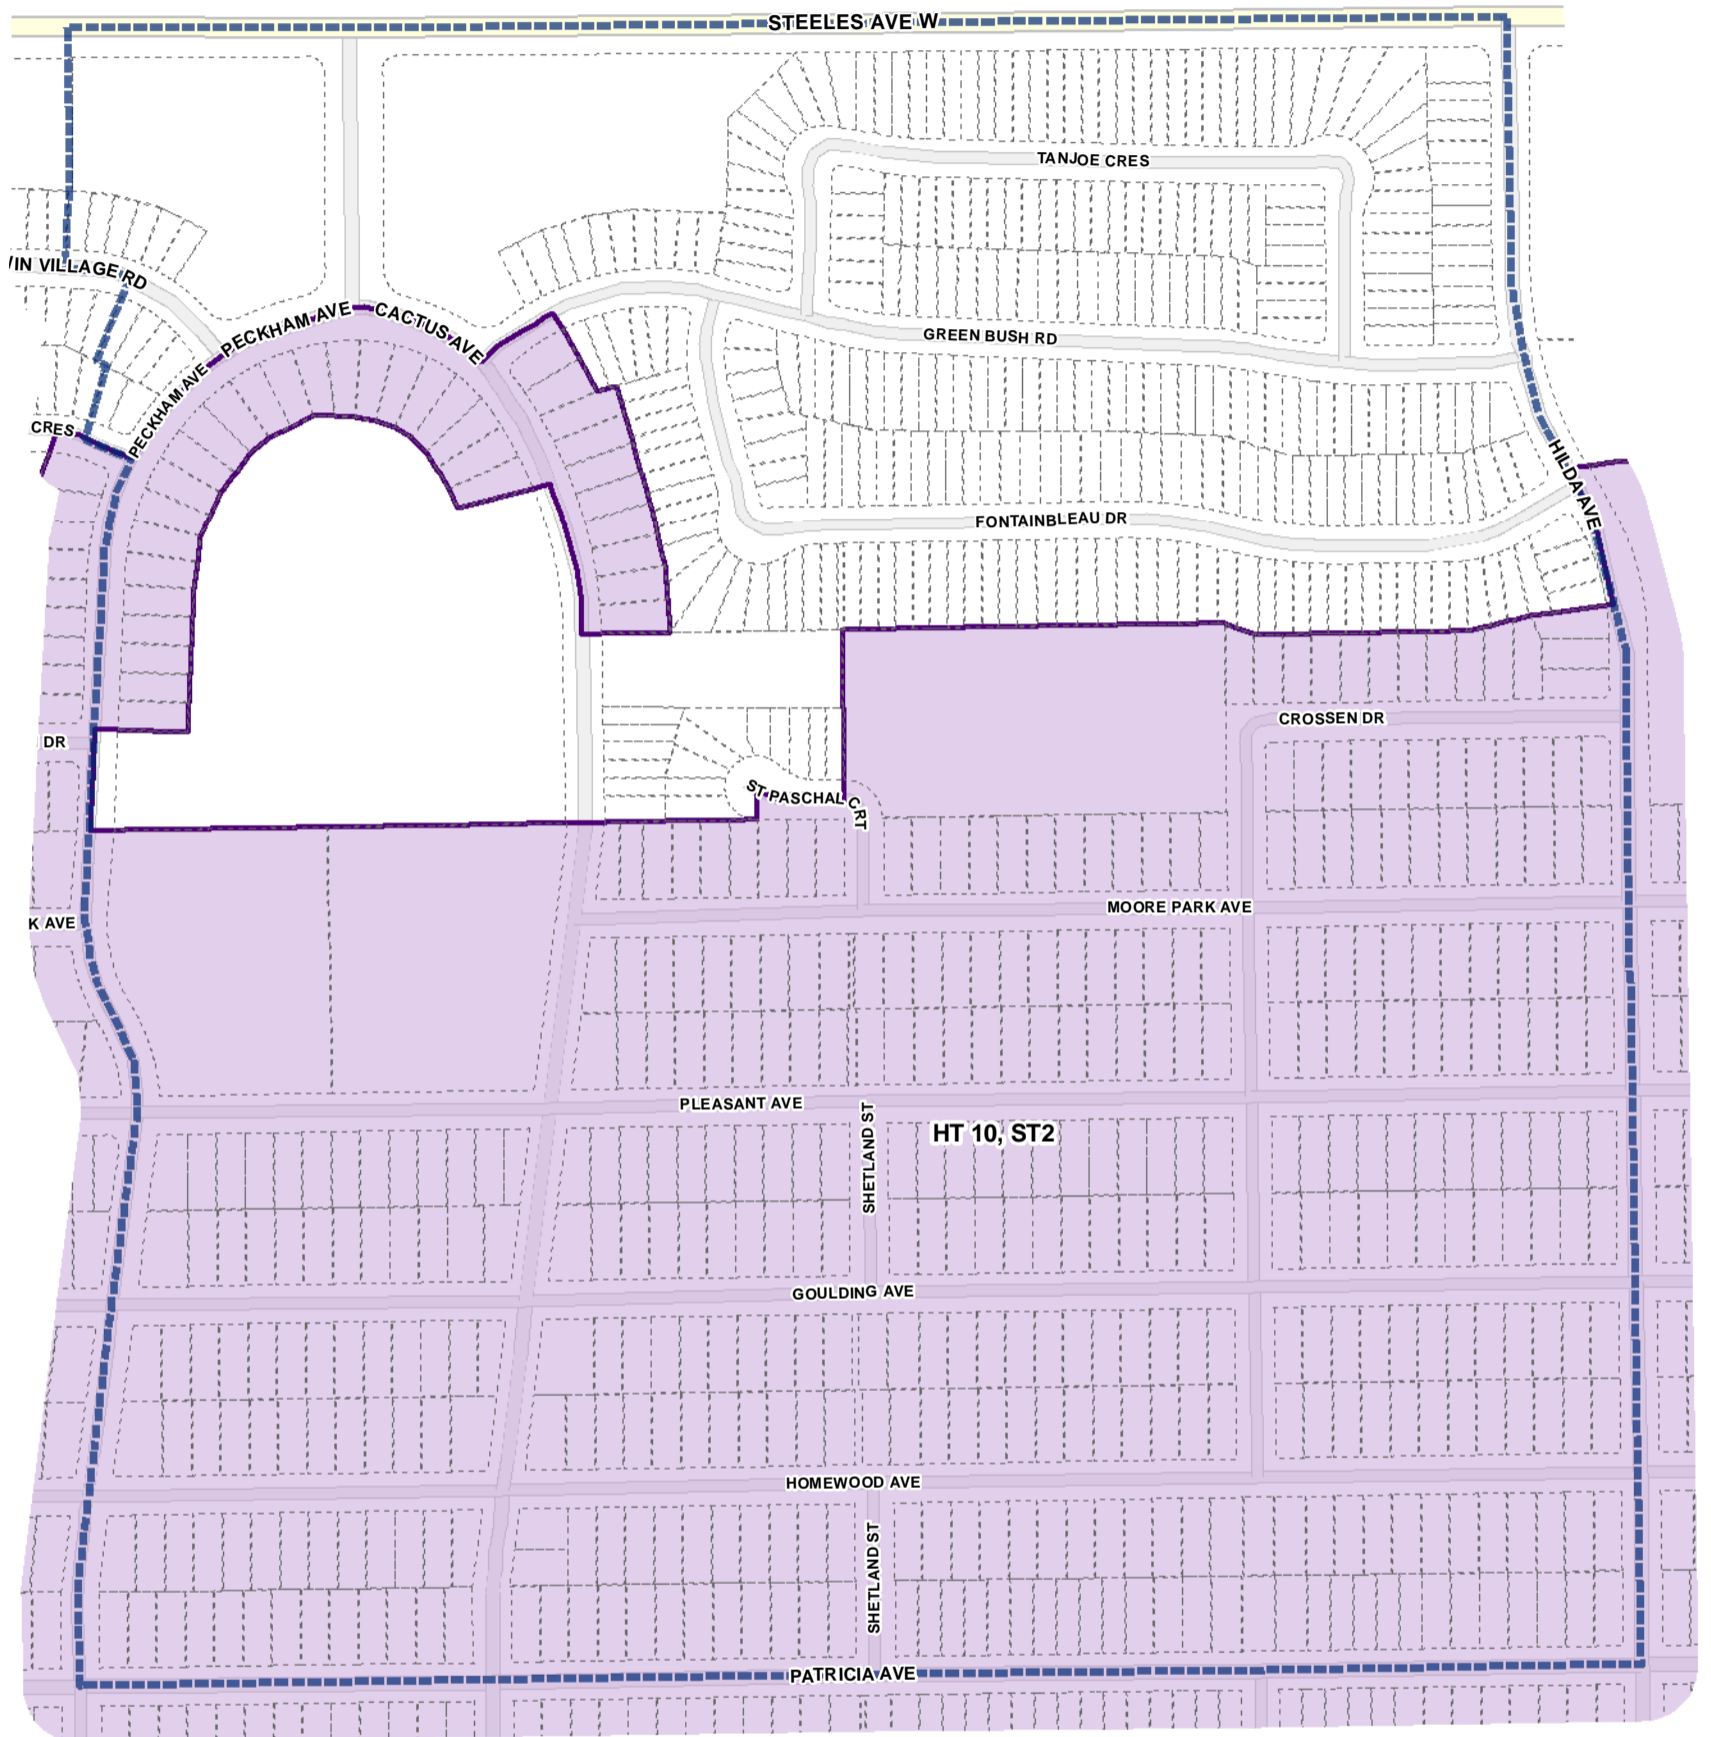

- Height Overlay
- Map Sheet Boundary
- Properties
- Railway
- Hydro Line