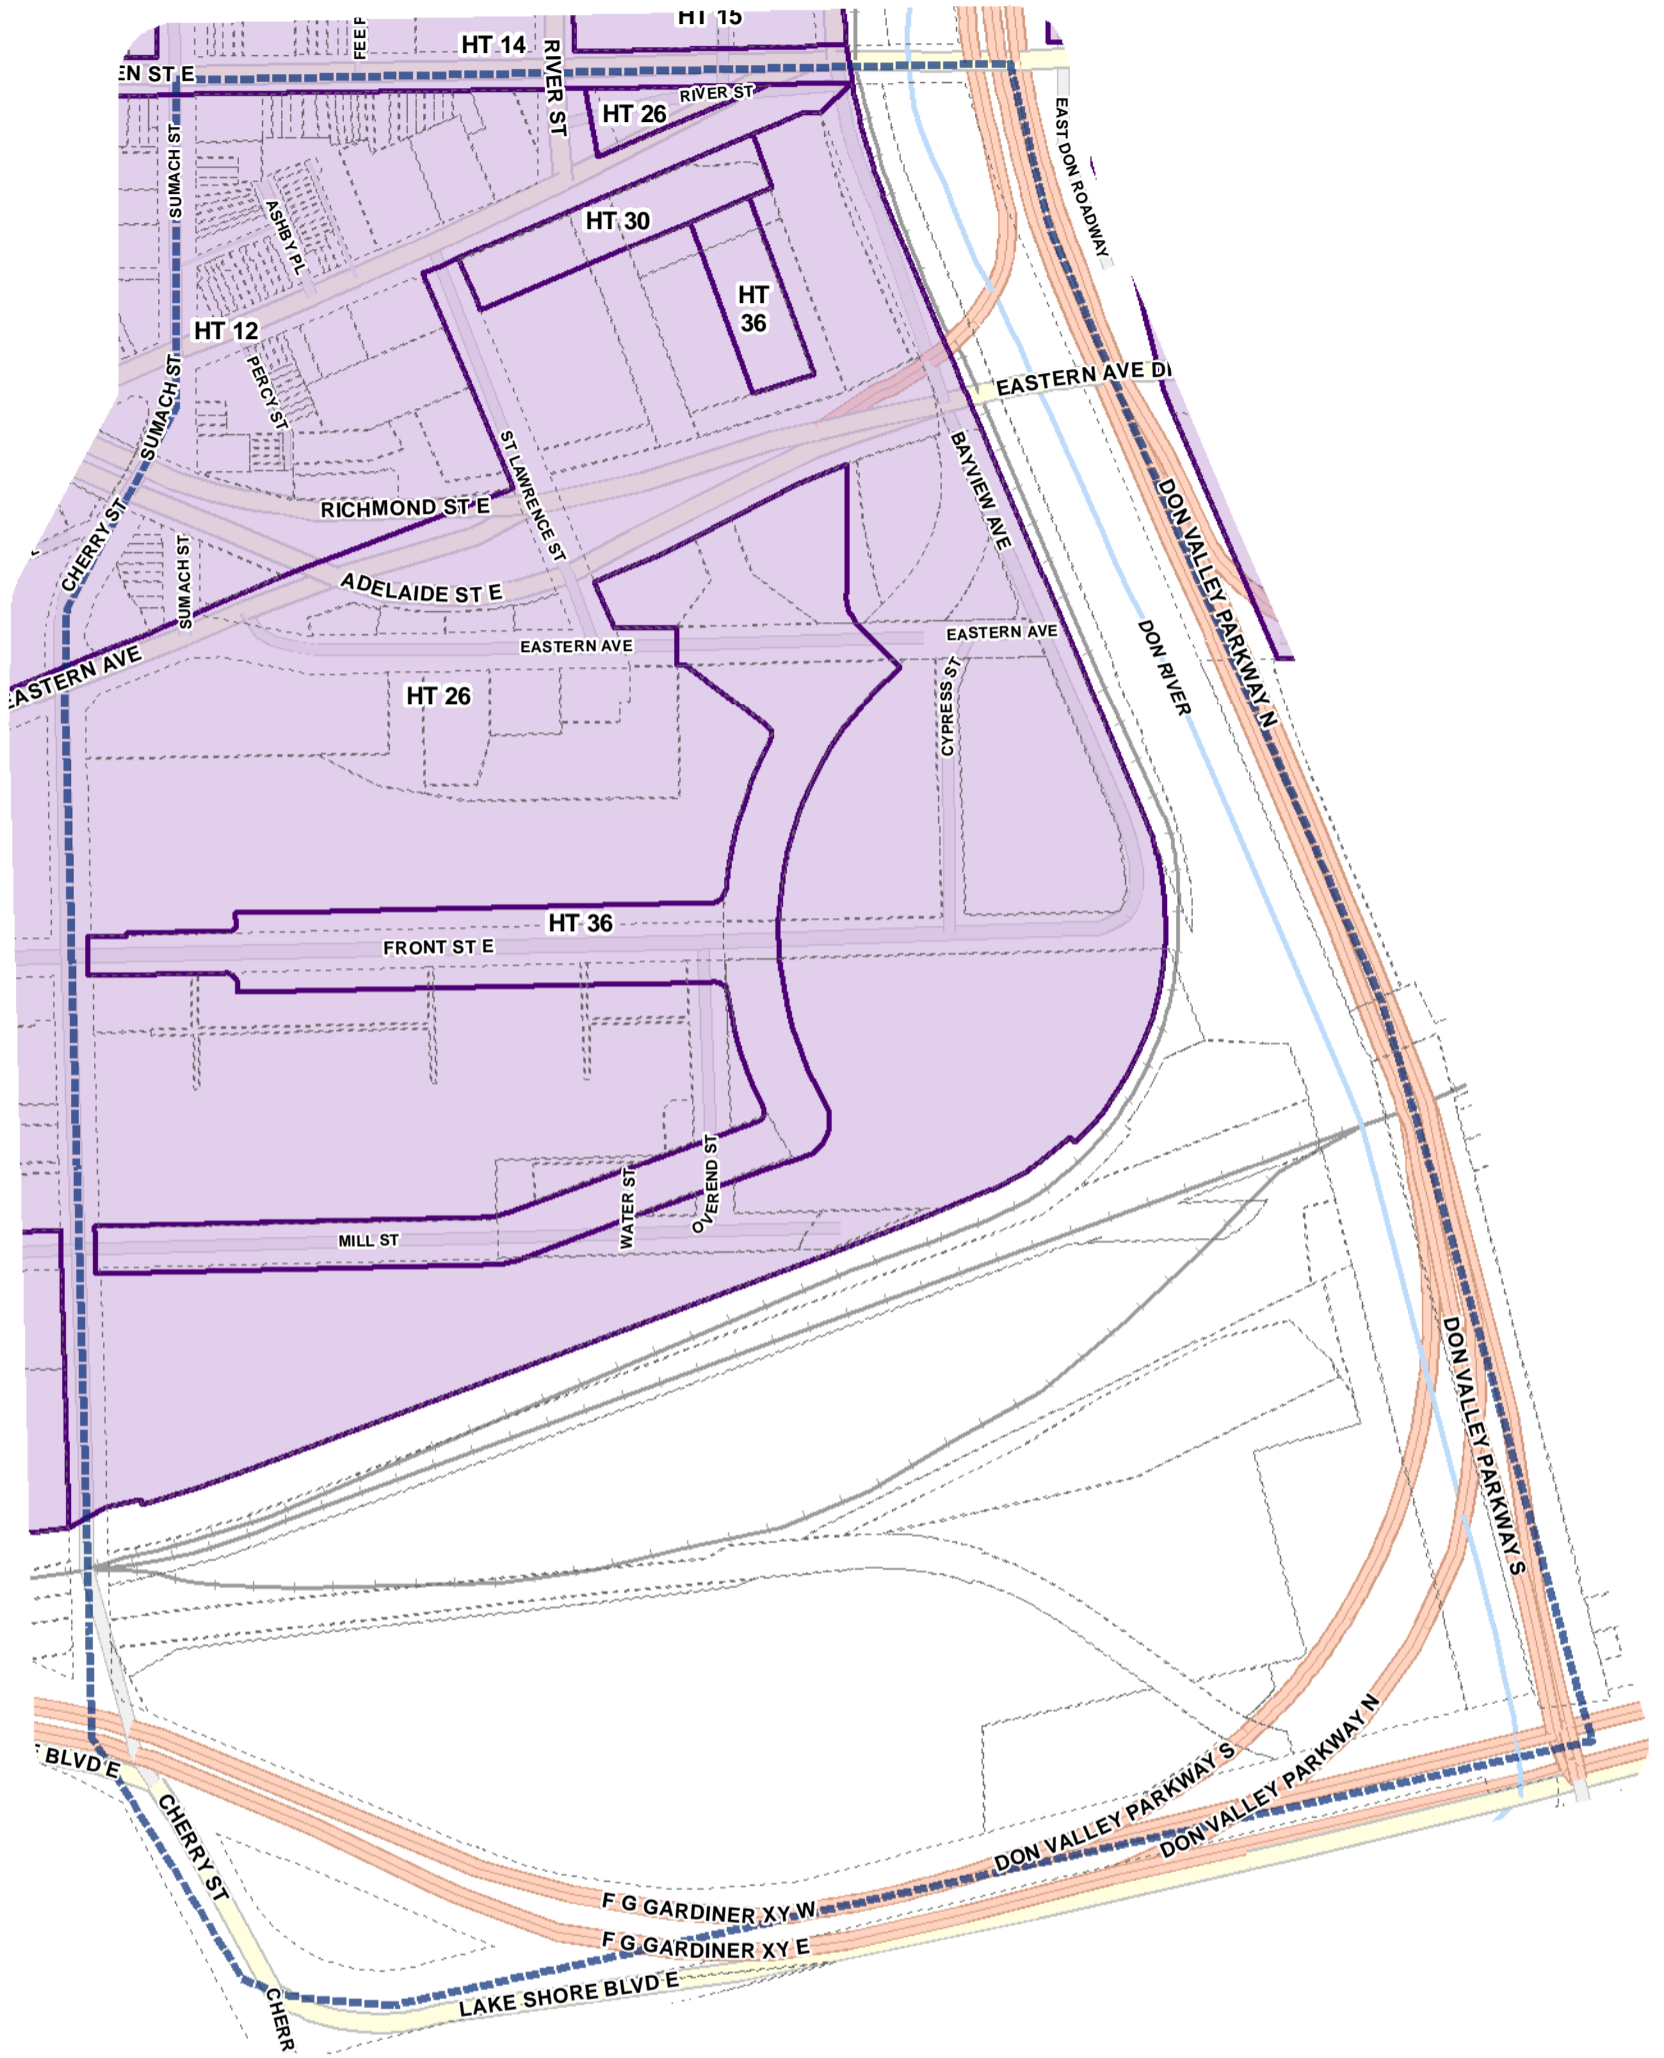

-  Height Overlay
-  Map Sheet Boundary
-  Properties
-  Railway
-  Hydro Line

-  Height Overlay
-  Map Sheet Boundary
-  Properties
-  Railway
-  Hydro Line

-  Height Overlay
-  Map Sheet Boundary
-  Properties
-  Railway
-  Hydro Line

Height Overlay Map

April 21, 2010
Planning & Growth Management
Committee Meeting

-  Height Overlay
-  Map Sheet Boundary
-  Properties
-  Railway
-  Hydro Line

- Height Overlay
- Map Sheet Boundary
- Properties
- Railway
- Hydro Line