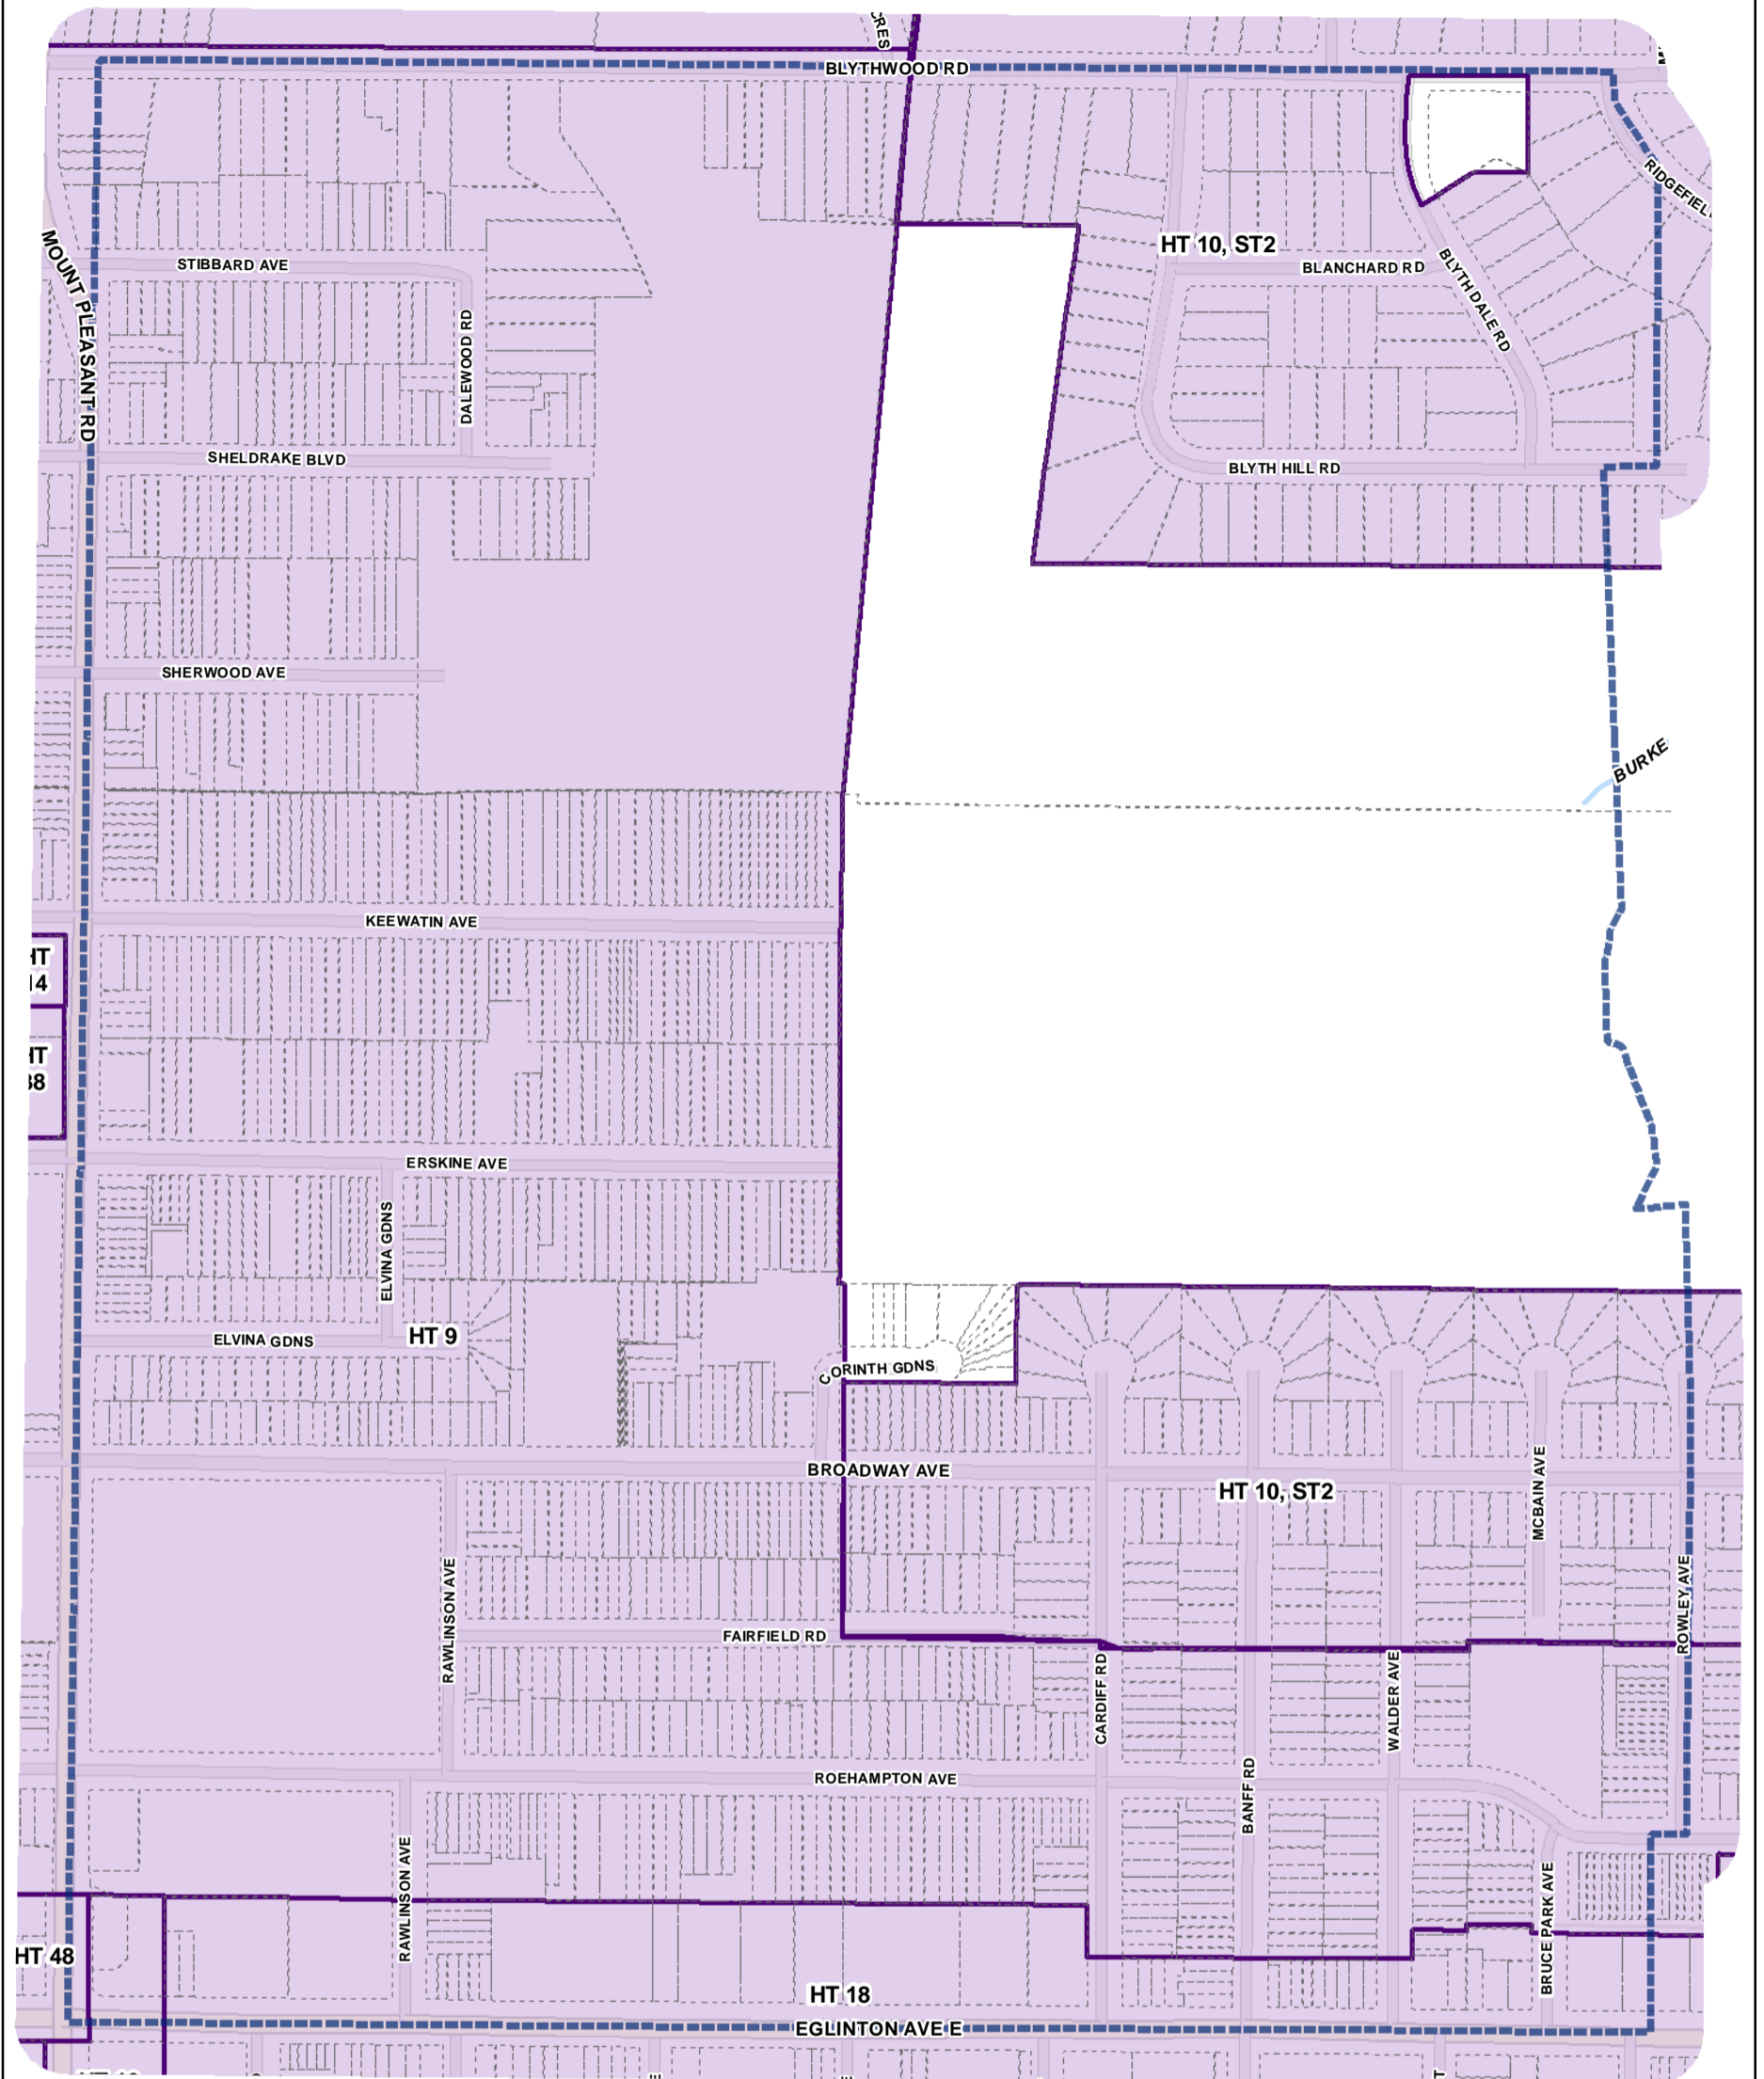

-  Height Overlay
-  Map Sheet Boundary
-  Properties
-  Railway
-  Hydro Line

-  Height Overlay
-  Map Sheet Boundary
-  Properties
-  Railway
-  Hydro Line

Height Overlay Map

April 21, 2010
Planning & Growth Management
Committee Meeting

- Height Overlay
- Map Sheet Boundary
- Properties
- Railway
- Hydro Line

Height Overlay Map

April 21, 2010
Planning & Growth Management
Committee Meeting

-  Height Overlay
-  Map Sheet Boundary
-  Properties
-  Railway
-  Hydro Line

-  Height Overlay
-  Map Sheet Boundary
-  Properties
-  Railway
-  Hydro Line

TORONTO City Planning
 Zoning Bylaw Map Book Series

Height Overlay Map

April 21, 2010
 Planning & Growth Management
 Committee Meeting