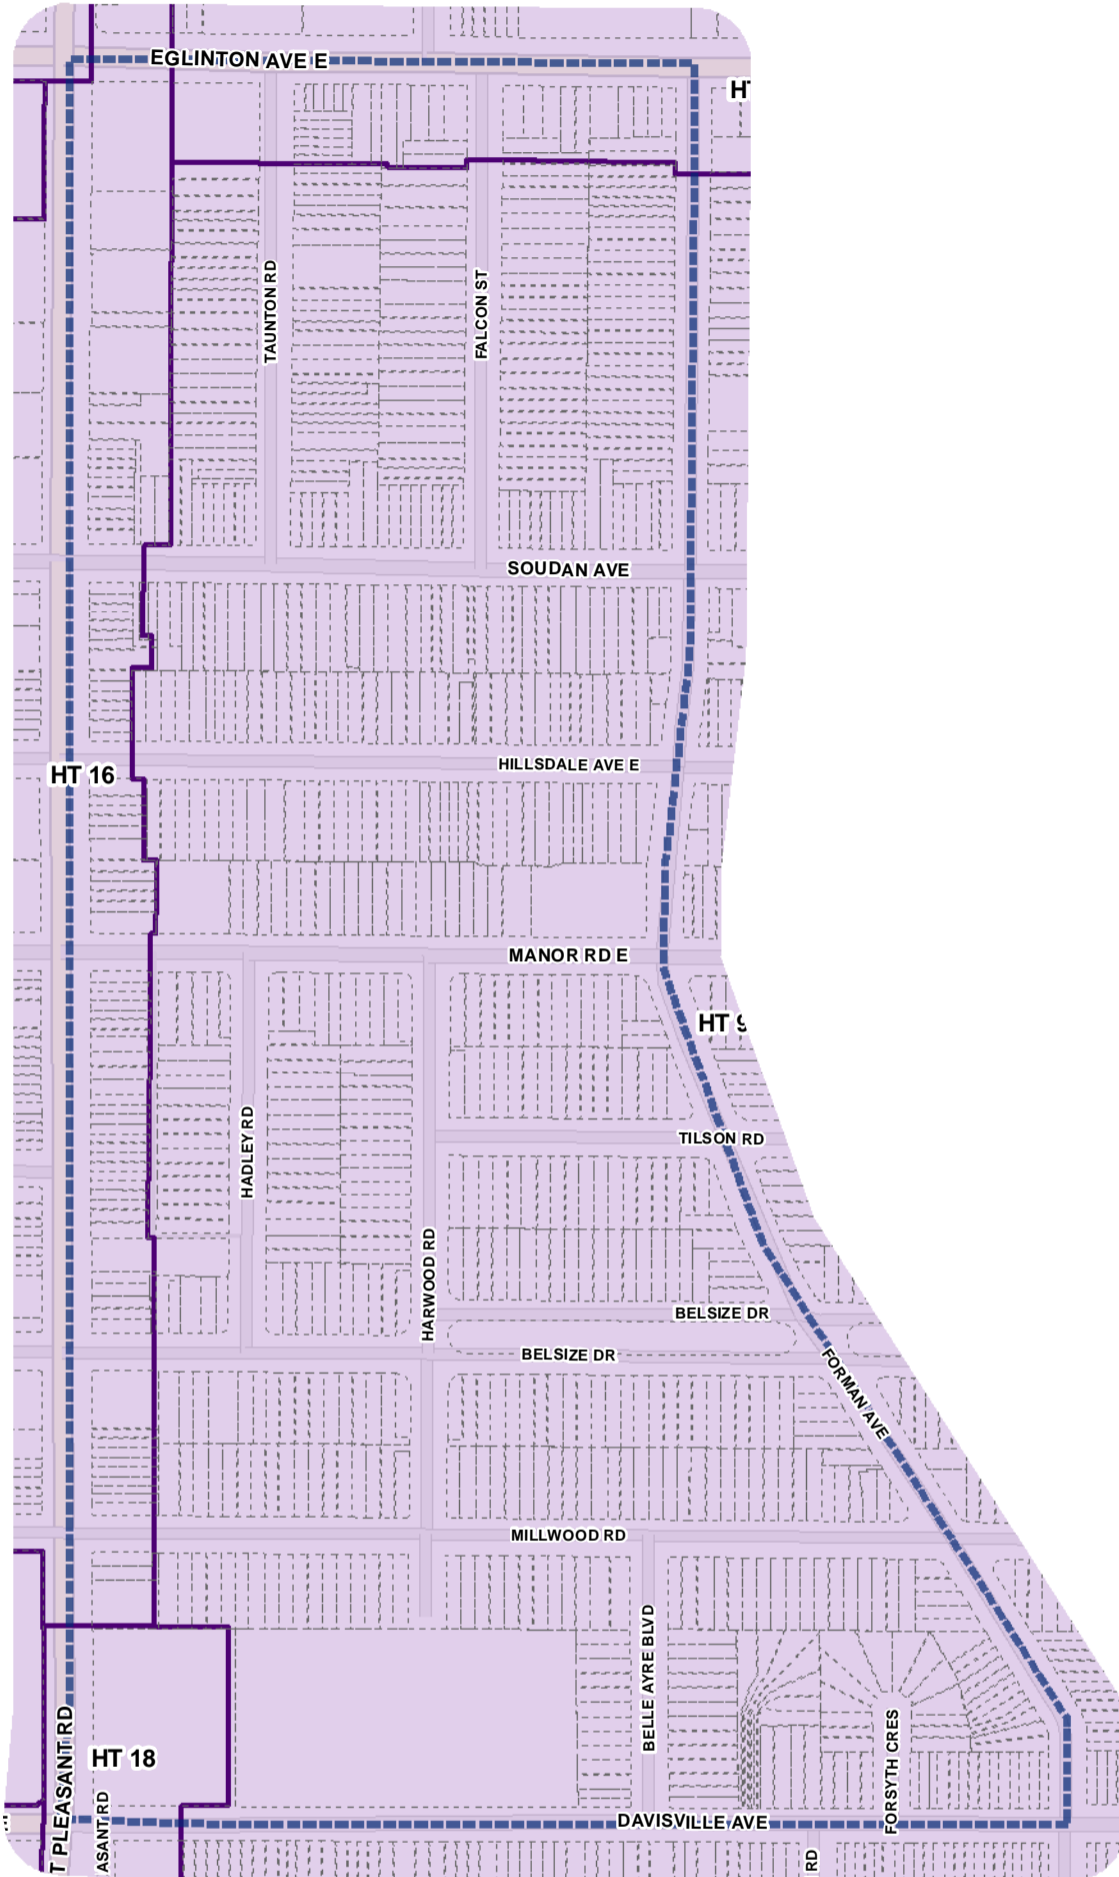

-  Height Overlay
-  Map Sheet Boundary
-  Properties
-  Railway
-  Hydro Line

Height Overlay Map

April 21, 2010
Planning & Growth Management
Committee Meeting

- Height Overlay
- Map Sheet Boundary
- Properties
- Railway
- Hydro Line

Height Overlay Map

April 21, 2010
Planning & Growth Management
Committee Meeting

-  Height Overlay
-  Map Sheet Boundary
-  Properties
-  Railway
-  Hydro Line

- Height Overlay
- Map Sheet Boundary
- Properties
- Railway
- Hydro Line

-  Height Overlay
-  Map Sheet Boundary
-  Properties
-  Railway
-  Hydro Line

-  Height Overlay
-  Map Sheet Boundary
-  Properties
-  Railway
-  Hydro Line

Height Overlay Map

April 21, 2010
Planning & Growth Management
Committee Meeting