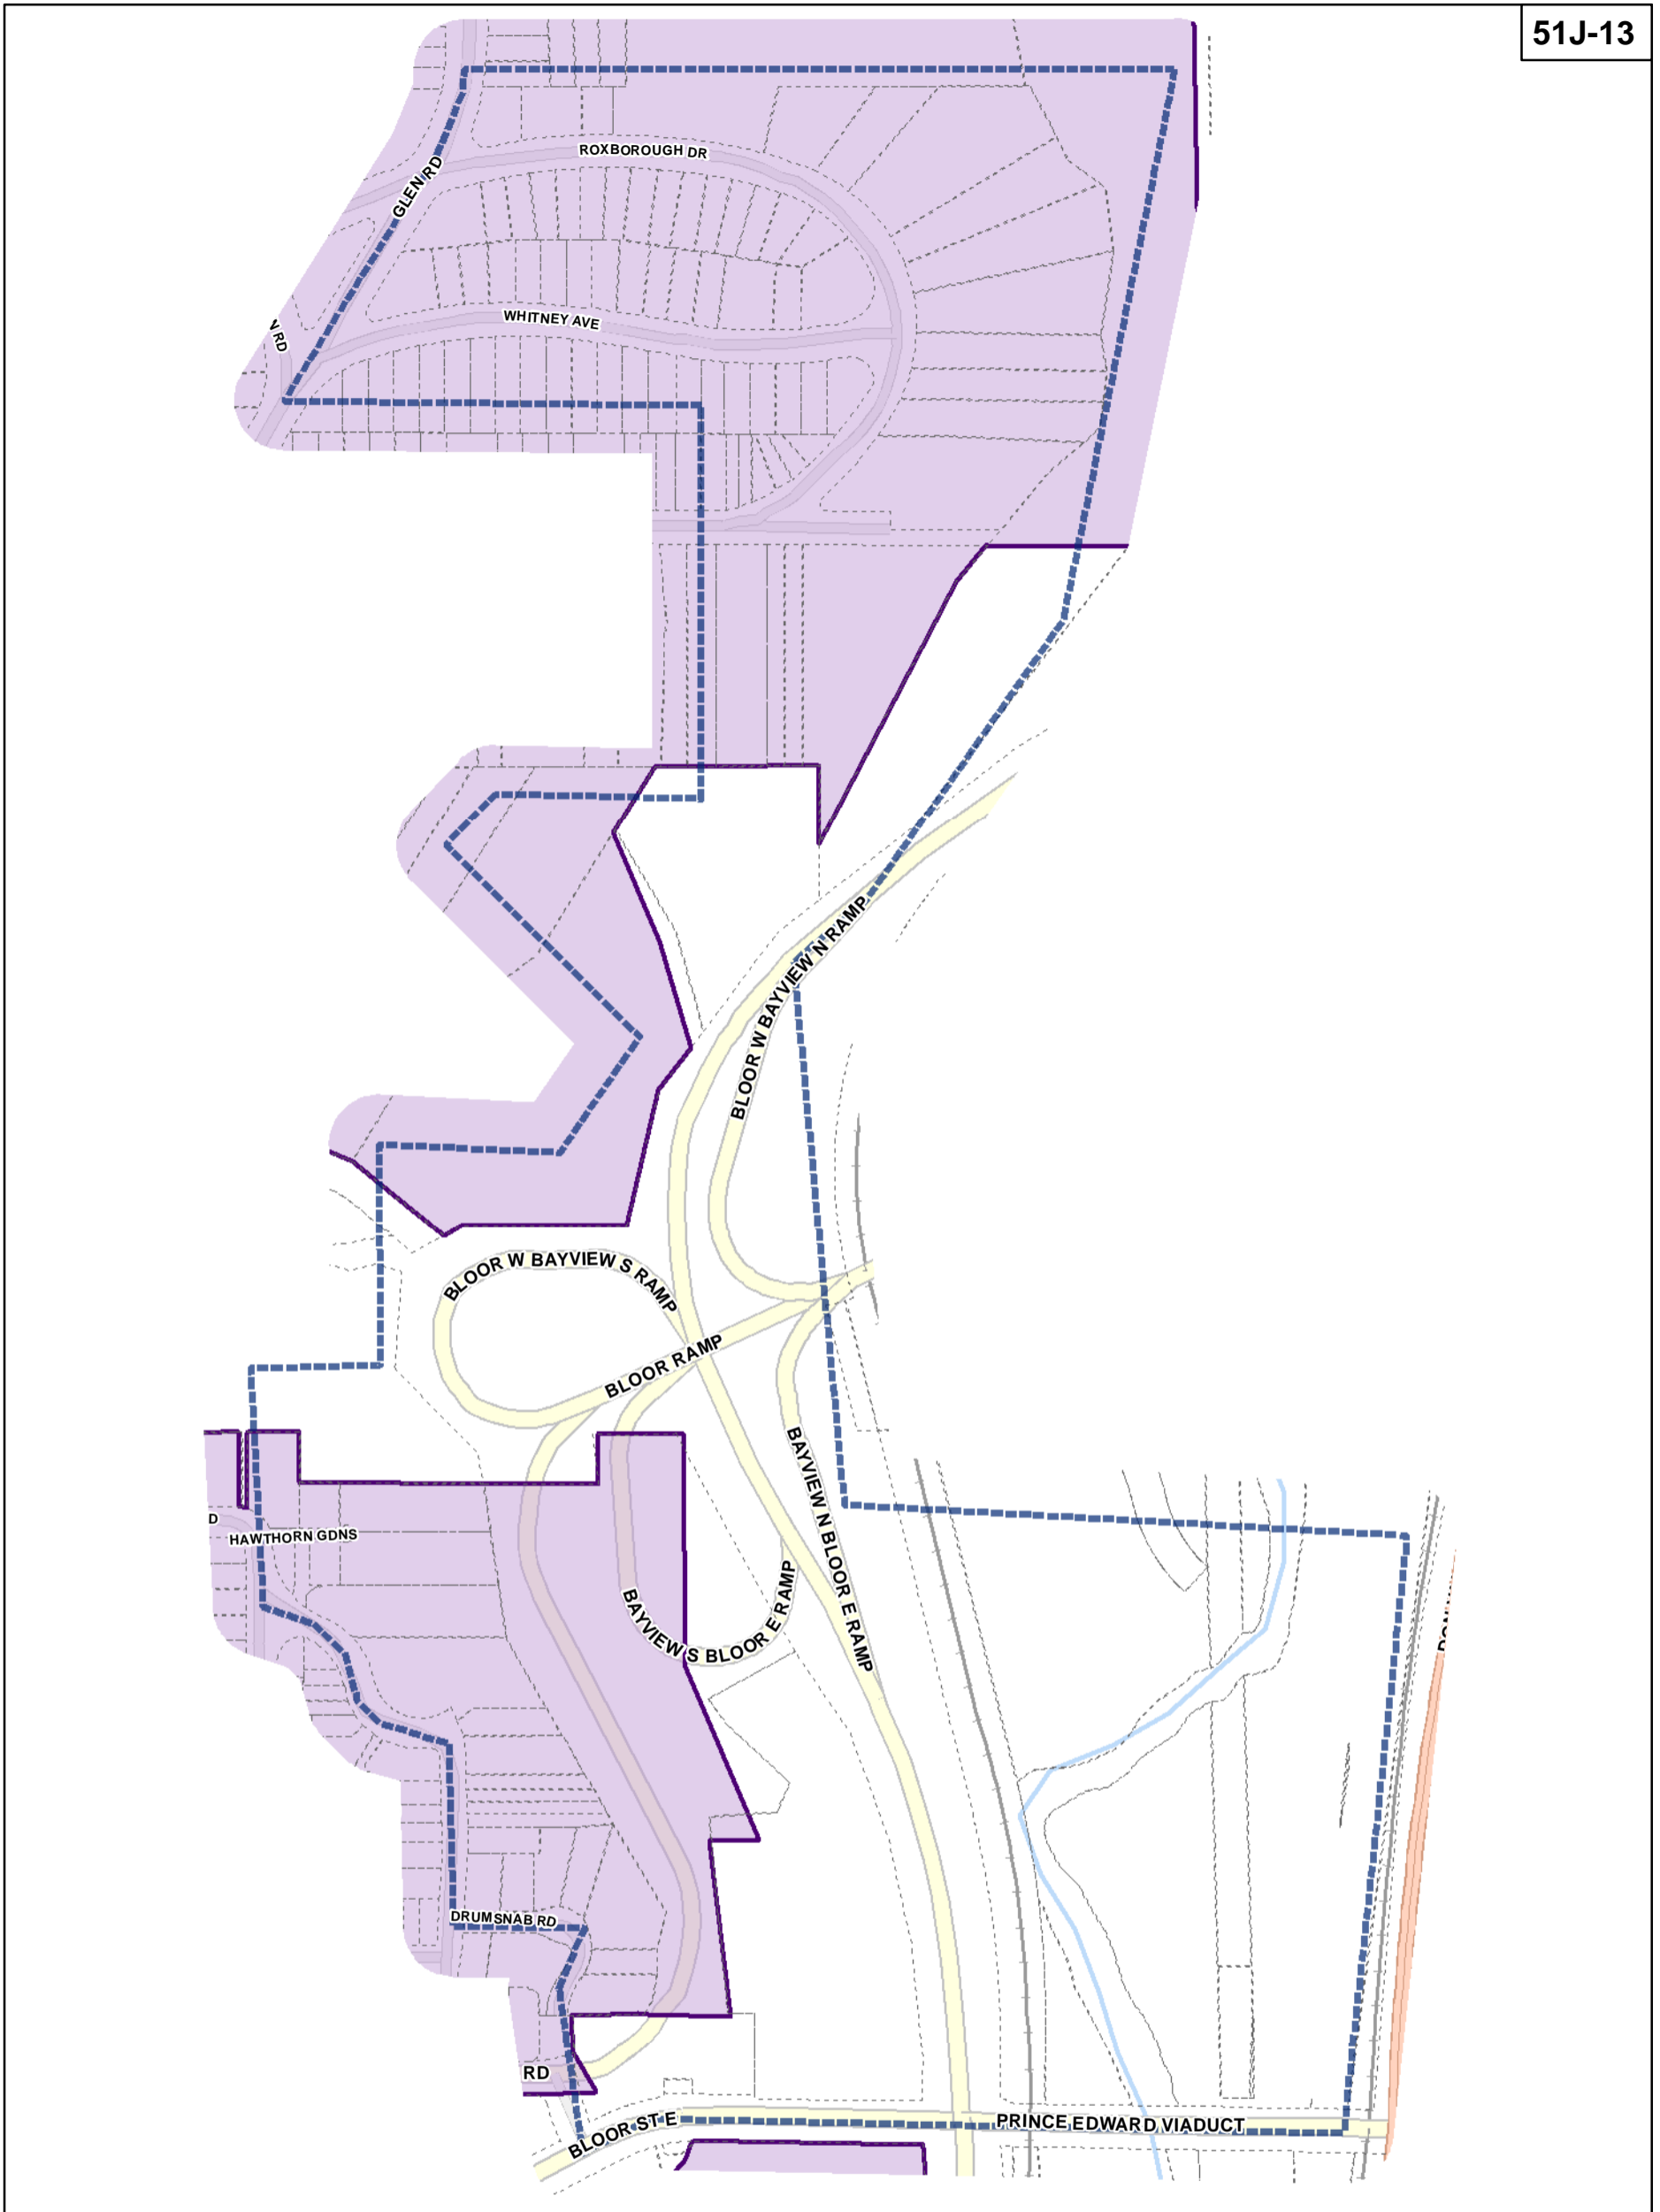

-  Height Overlay
-  Map Sheet Boundary
-  Properties
-  Railway
-  Hydro Line

-  Height Overlay
-  Map Sheet Boundary
-  Properties
-  Railway
-  Hydro Line

1:4,000

-  Height Overlay
-  Map Sheet Boundary
-  Properties
-  Railway
-  Hydro Line

Height Overlay Map

April 21, 2010
Planning & Growth Management
Committee Meeting

-  Height Overlay
-  Map Sheet Boundary
-  Properties
-  Railway
-  Hydro Line

-  Height Overlay
-  Map Sheet Boundary
-  Properties
-  Railway
-  Hydro Line

- Height Overlay
- Map Sheet Boundary
- Properties
- Railway
- Hydro Line

- Height Overlay
- Map Sheet Boundary
- Properties
- Railway
- Hydro Line

Height Overlay Map

April 21, 2010
Planning & Growth Management
Committee Meeting