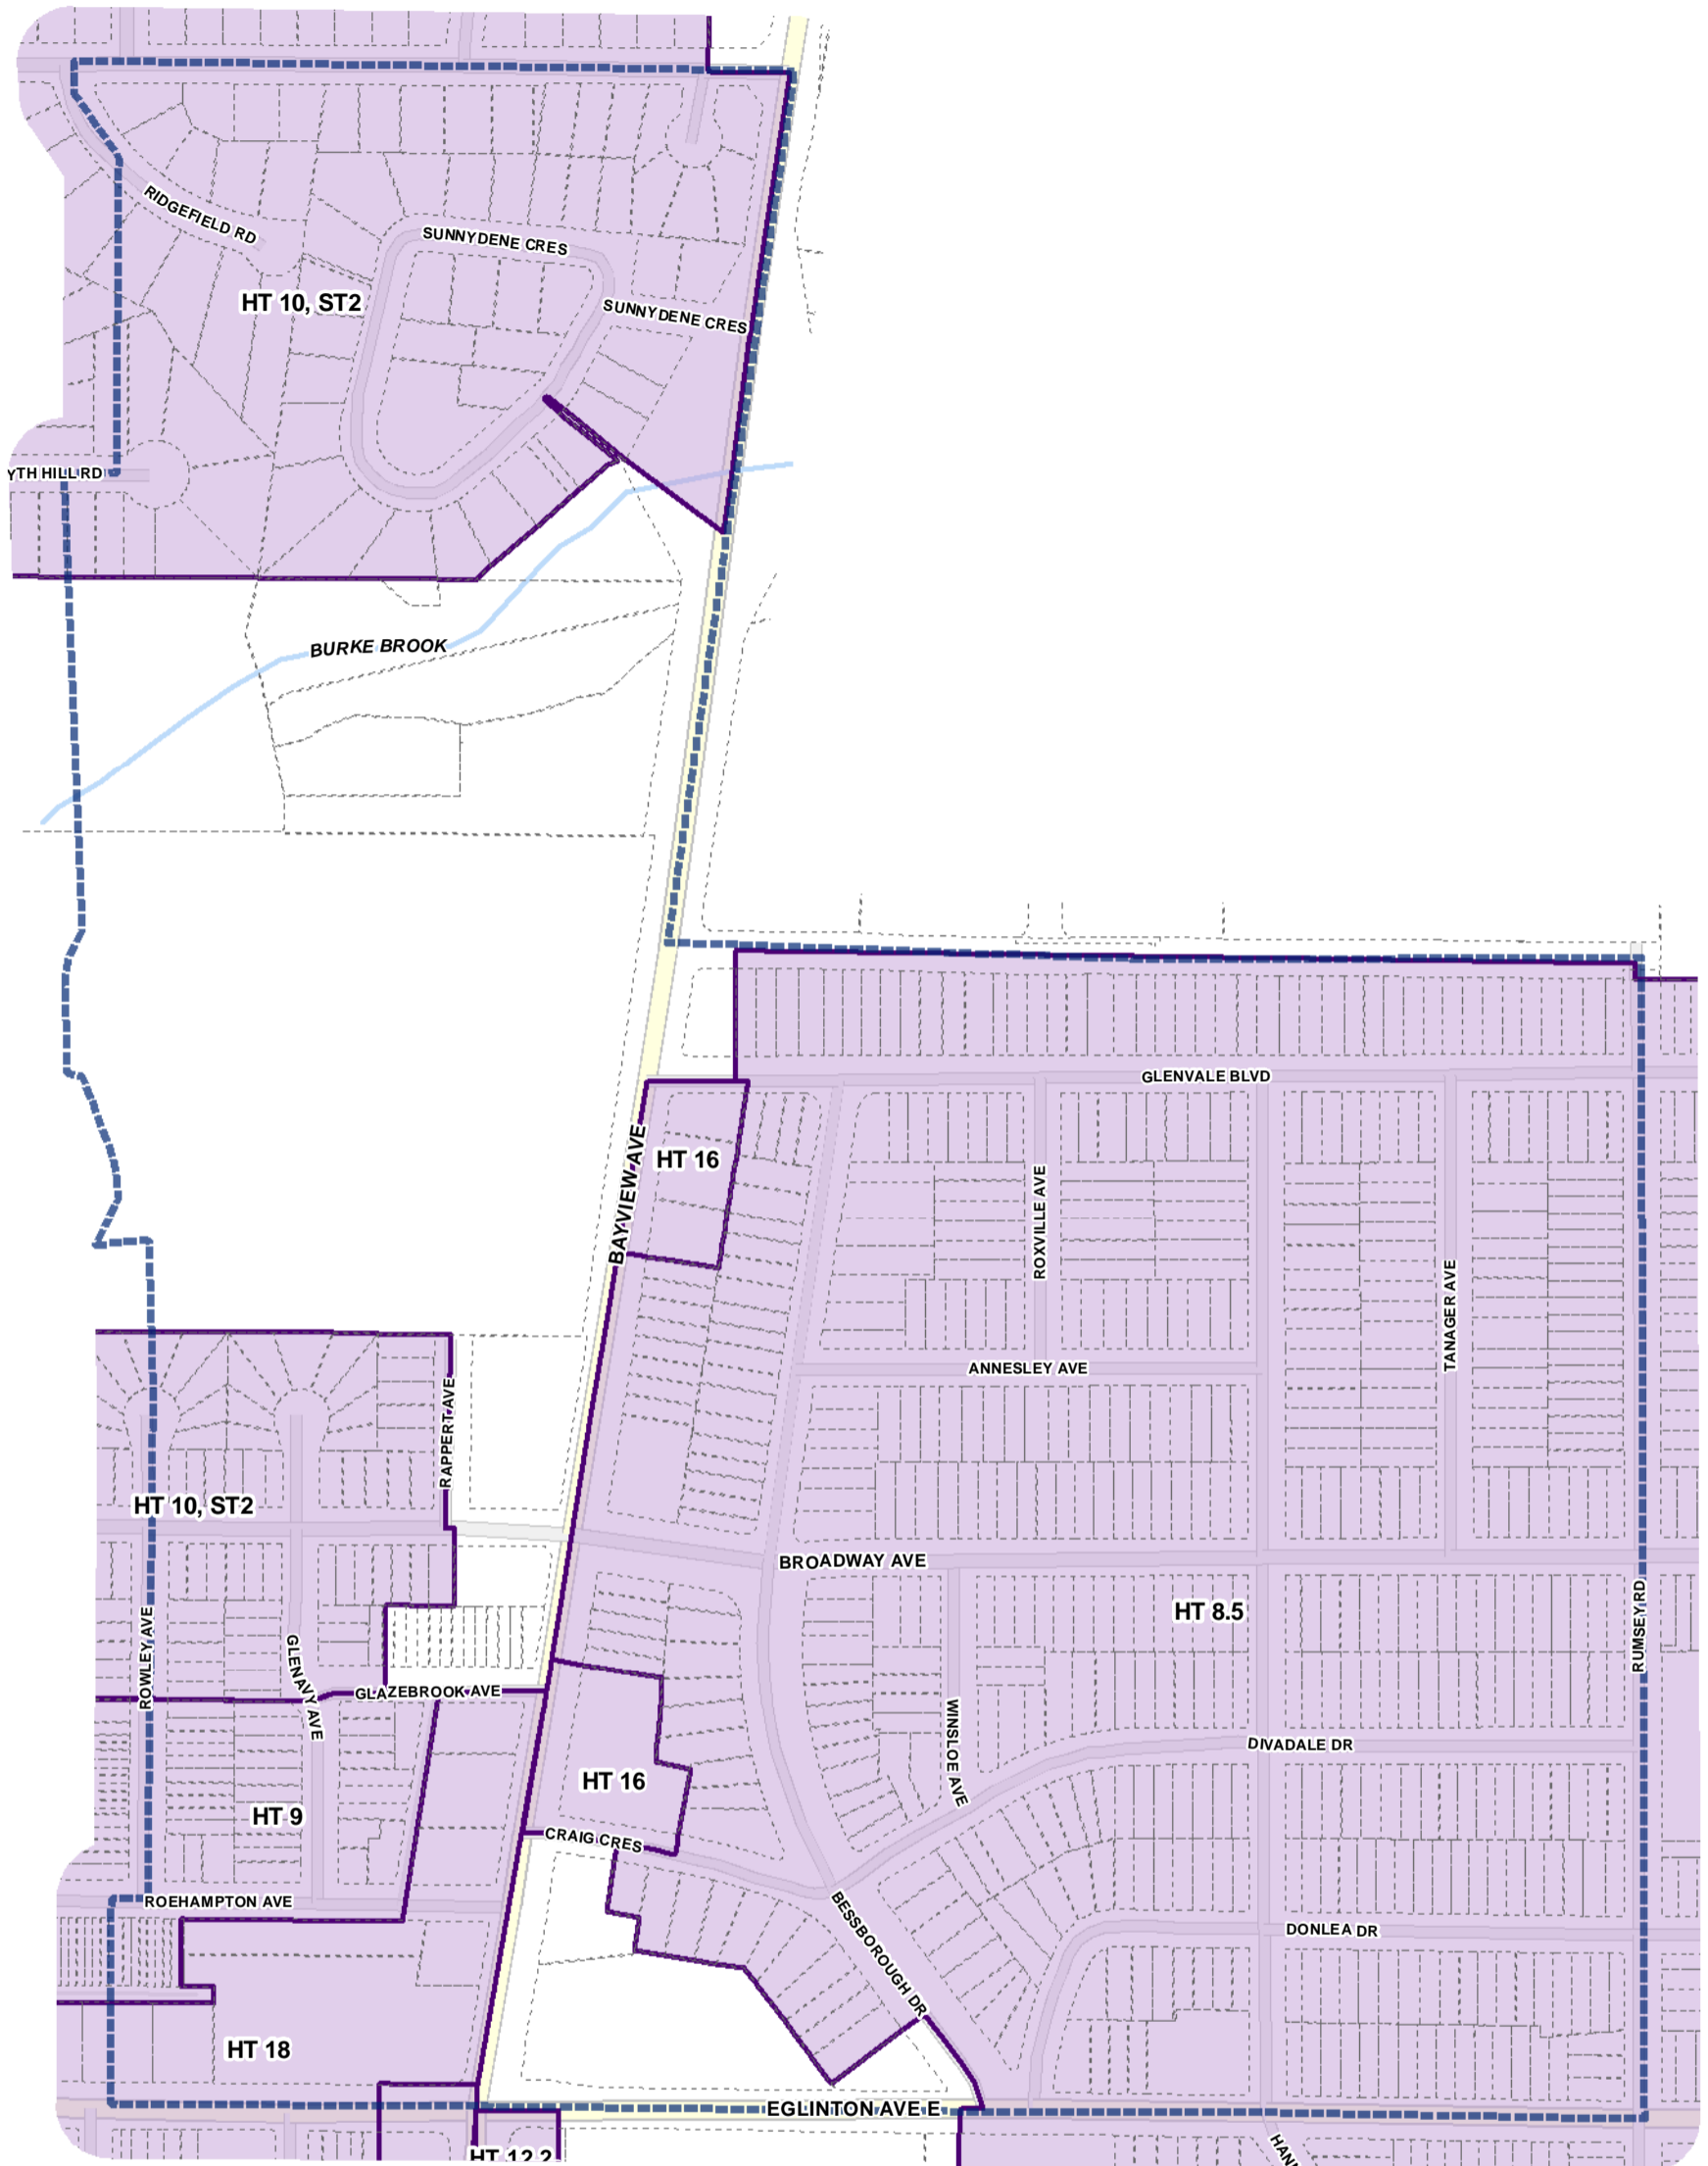

Toronto City Planning
Zoning Bylaw Map Book Series

Height Overlay Map

April 21, 2010
Planning & Growth Management
Committee Meeting

- Height Overlay
- Map Sheet Boundary
- Properties
- Railway
- Hydro Line