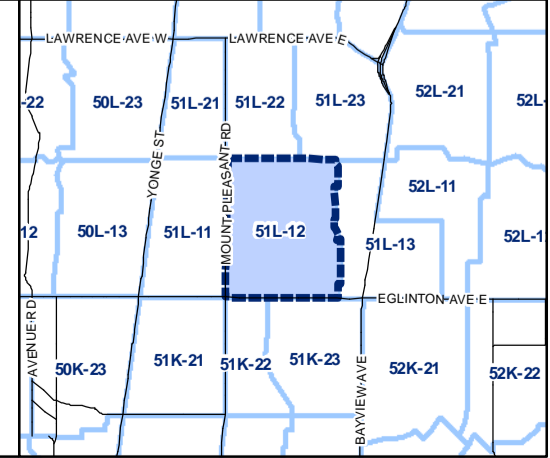

- Height Overlay
- Map Sheet Boundary
- Properties
- Railway
- Hydro Line

Height Overlay Map

April 21, 2010
Planning & Growth Management
Committee Meeting

-  Height Overlay
-  Map Sheet Boundary
-  Properties
-  Railway
-  Hydro Line

-  Height Overlay
-  Map Sheet Boundary
-  Properties
-  Railway
-  Hydro Line

TORONTO City Planning
 Zoning Bylaw Map Book Series

Height Overlay Map

April 21, 2010
 Planning & Growth Management
 Committee Meeting