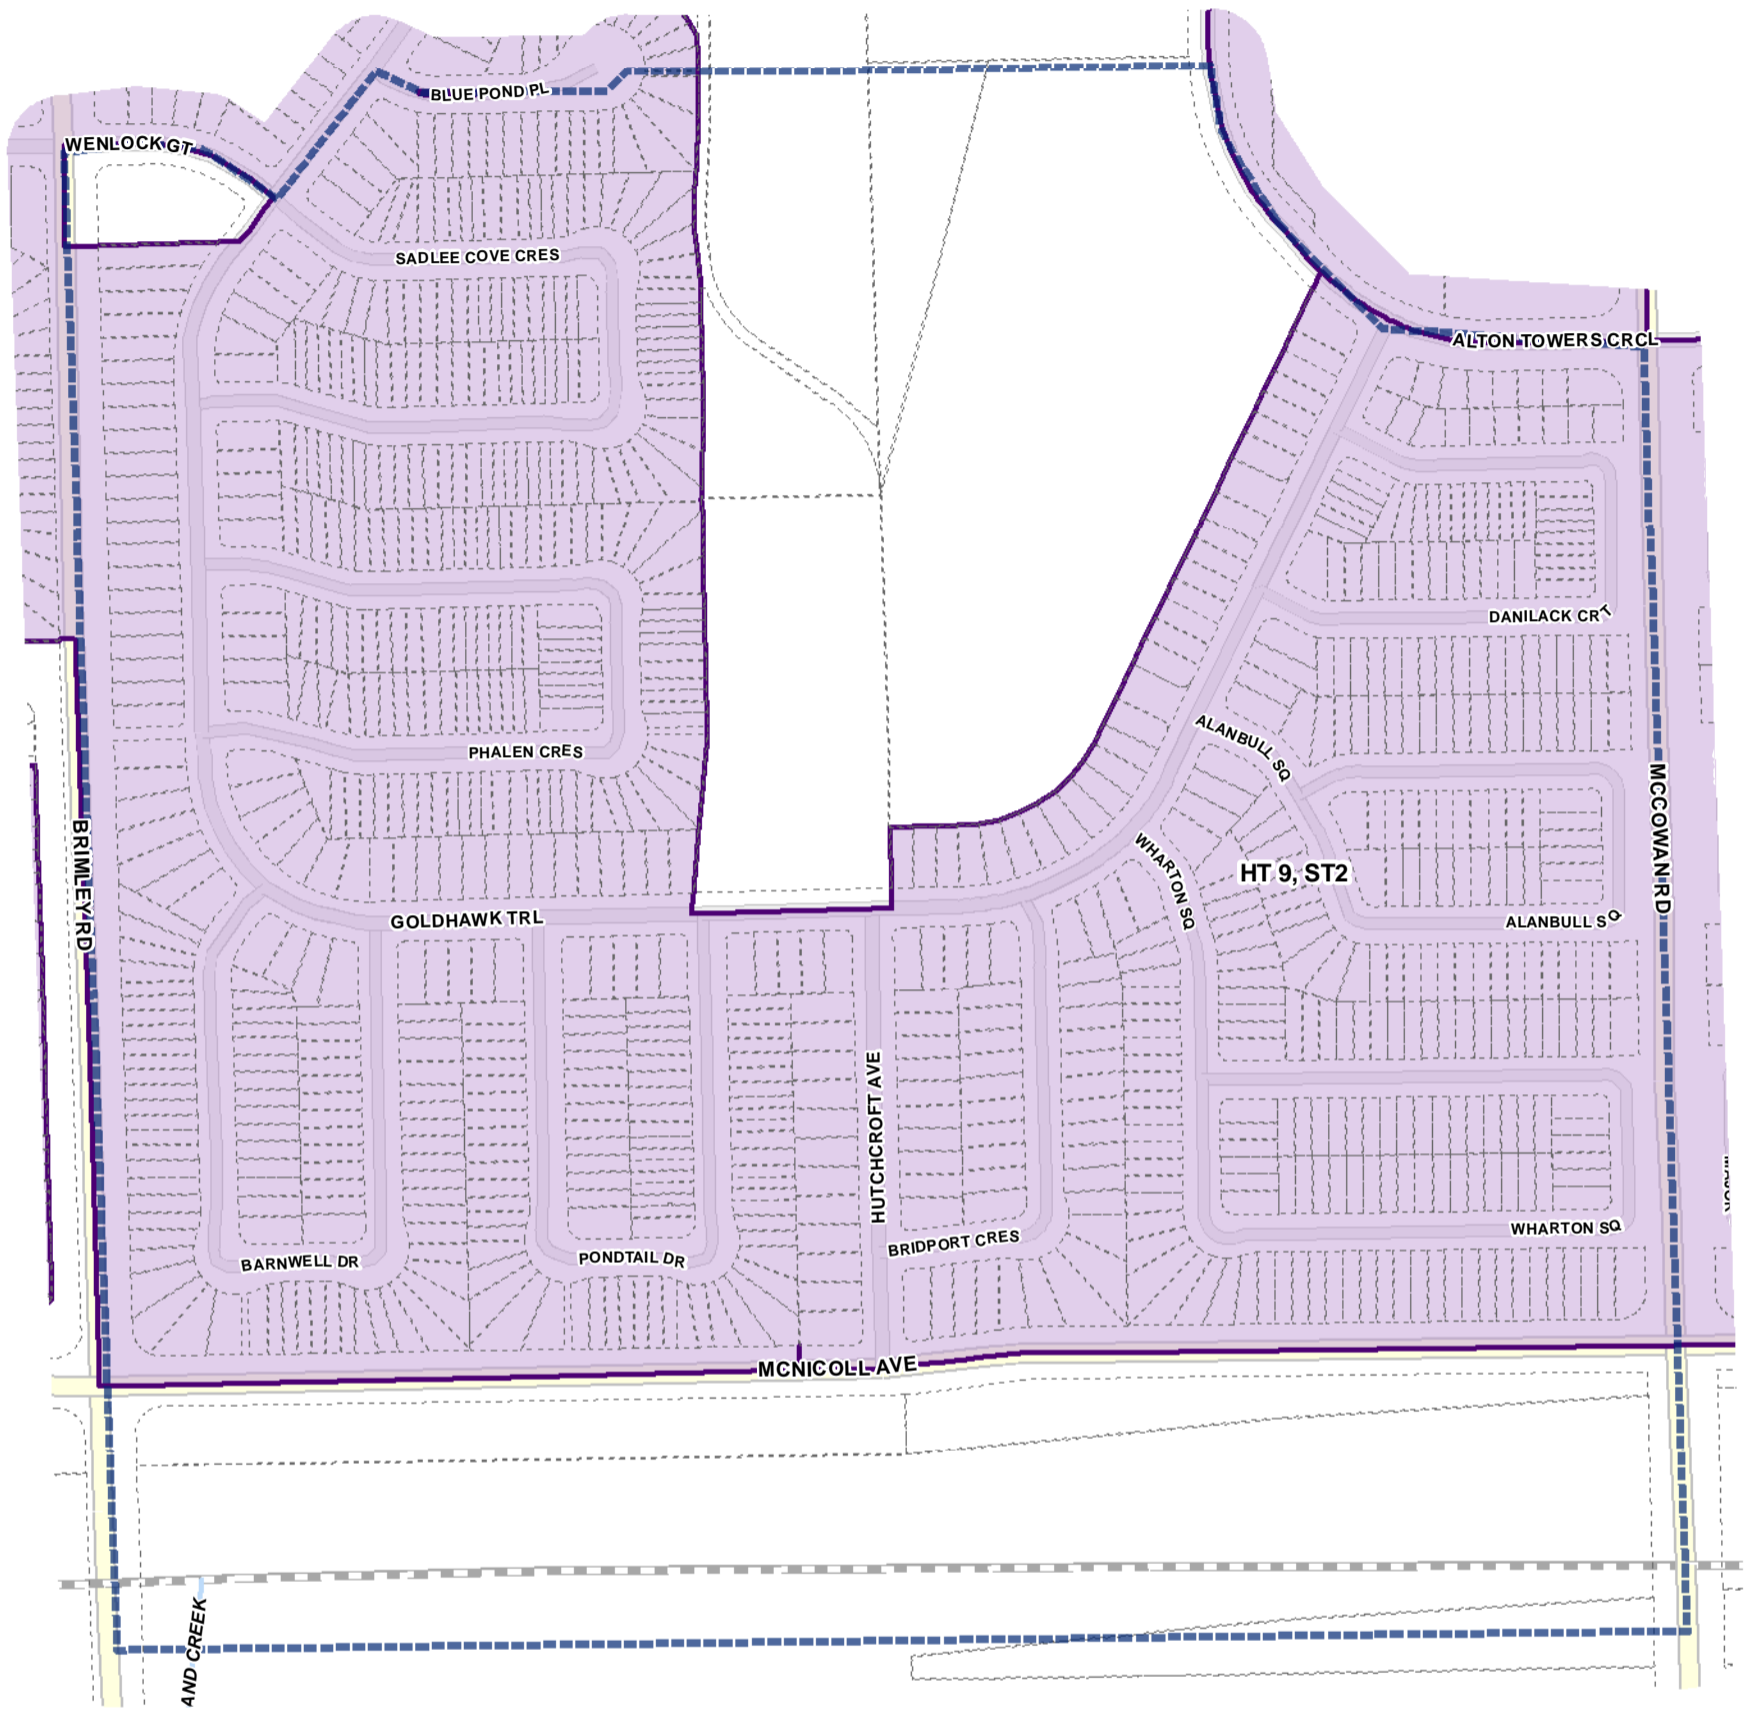

Toronto City Planning
 Zoning Bylaw Map Book Series

Height Overlay Map

April 21, 2010
 Planning & Growth Management
 Committee Meeting

- Height Overlay
- Map Sheet Boundary
- Properties
- Railway
- Hydro Line

-  Height Overlay
-  Map Sheet Boundary
-  Properties
-  Railway
-  Hydro Line

-  Height Overlay
-  Map Sheet Boundary
-  Properties
-  Railway
-  Hydro Line

Toronto City Planning
 Zoning Bylaw Map Book Series

Height Overlay Map

April 21, 2010
 Planning & Growth Management
 Committee Meeting

- Height Overlay
- Map Sheet Boundary
- Properties
- Railway
- Hydro Line

-  Height Overlay
-  Map Sheet Boundary
-  Properties
-  Railway
-  Hydro Line