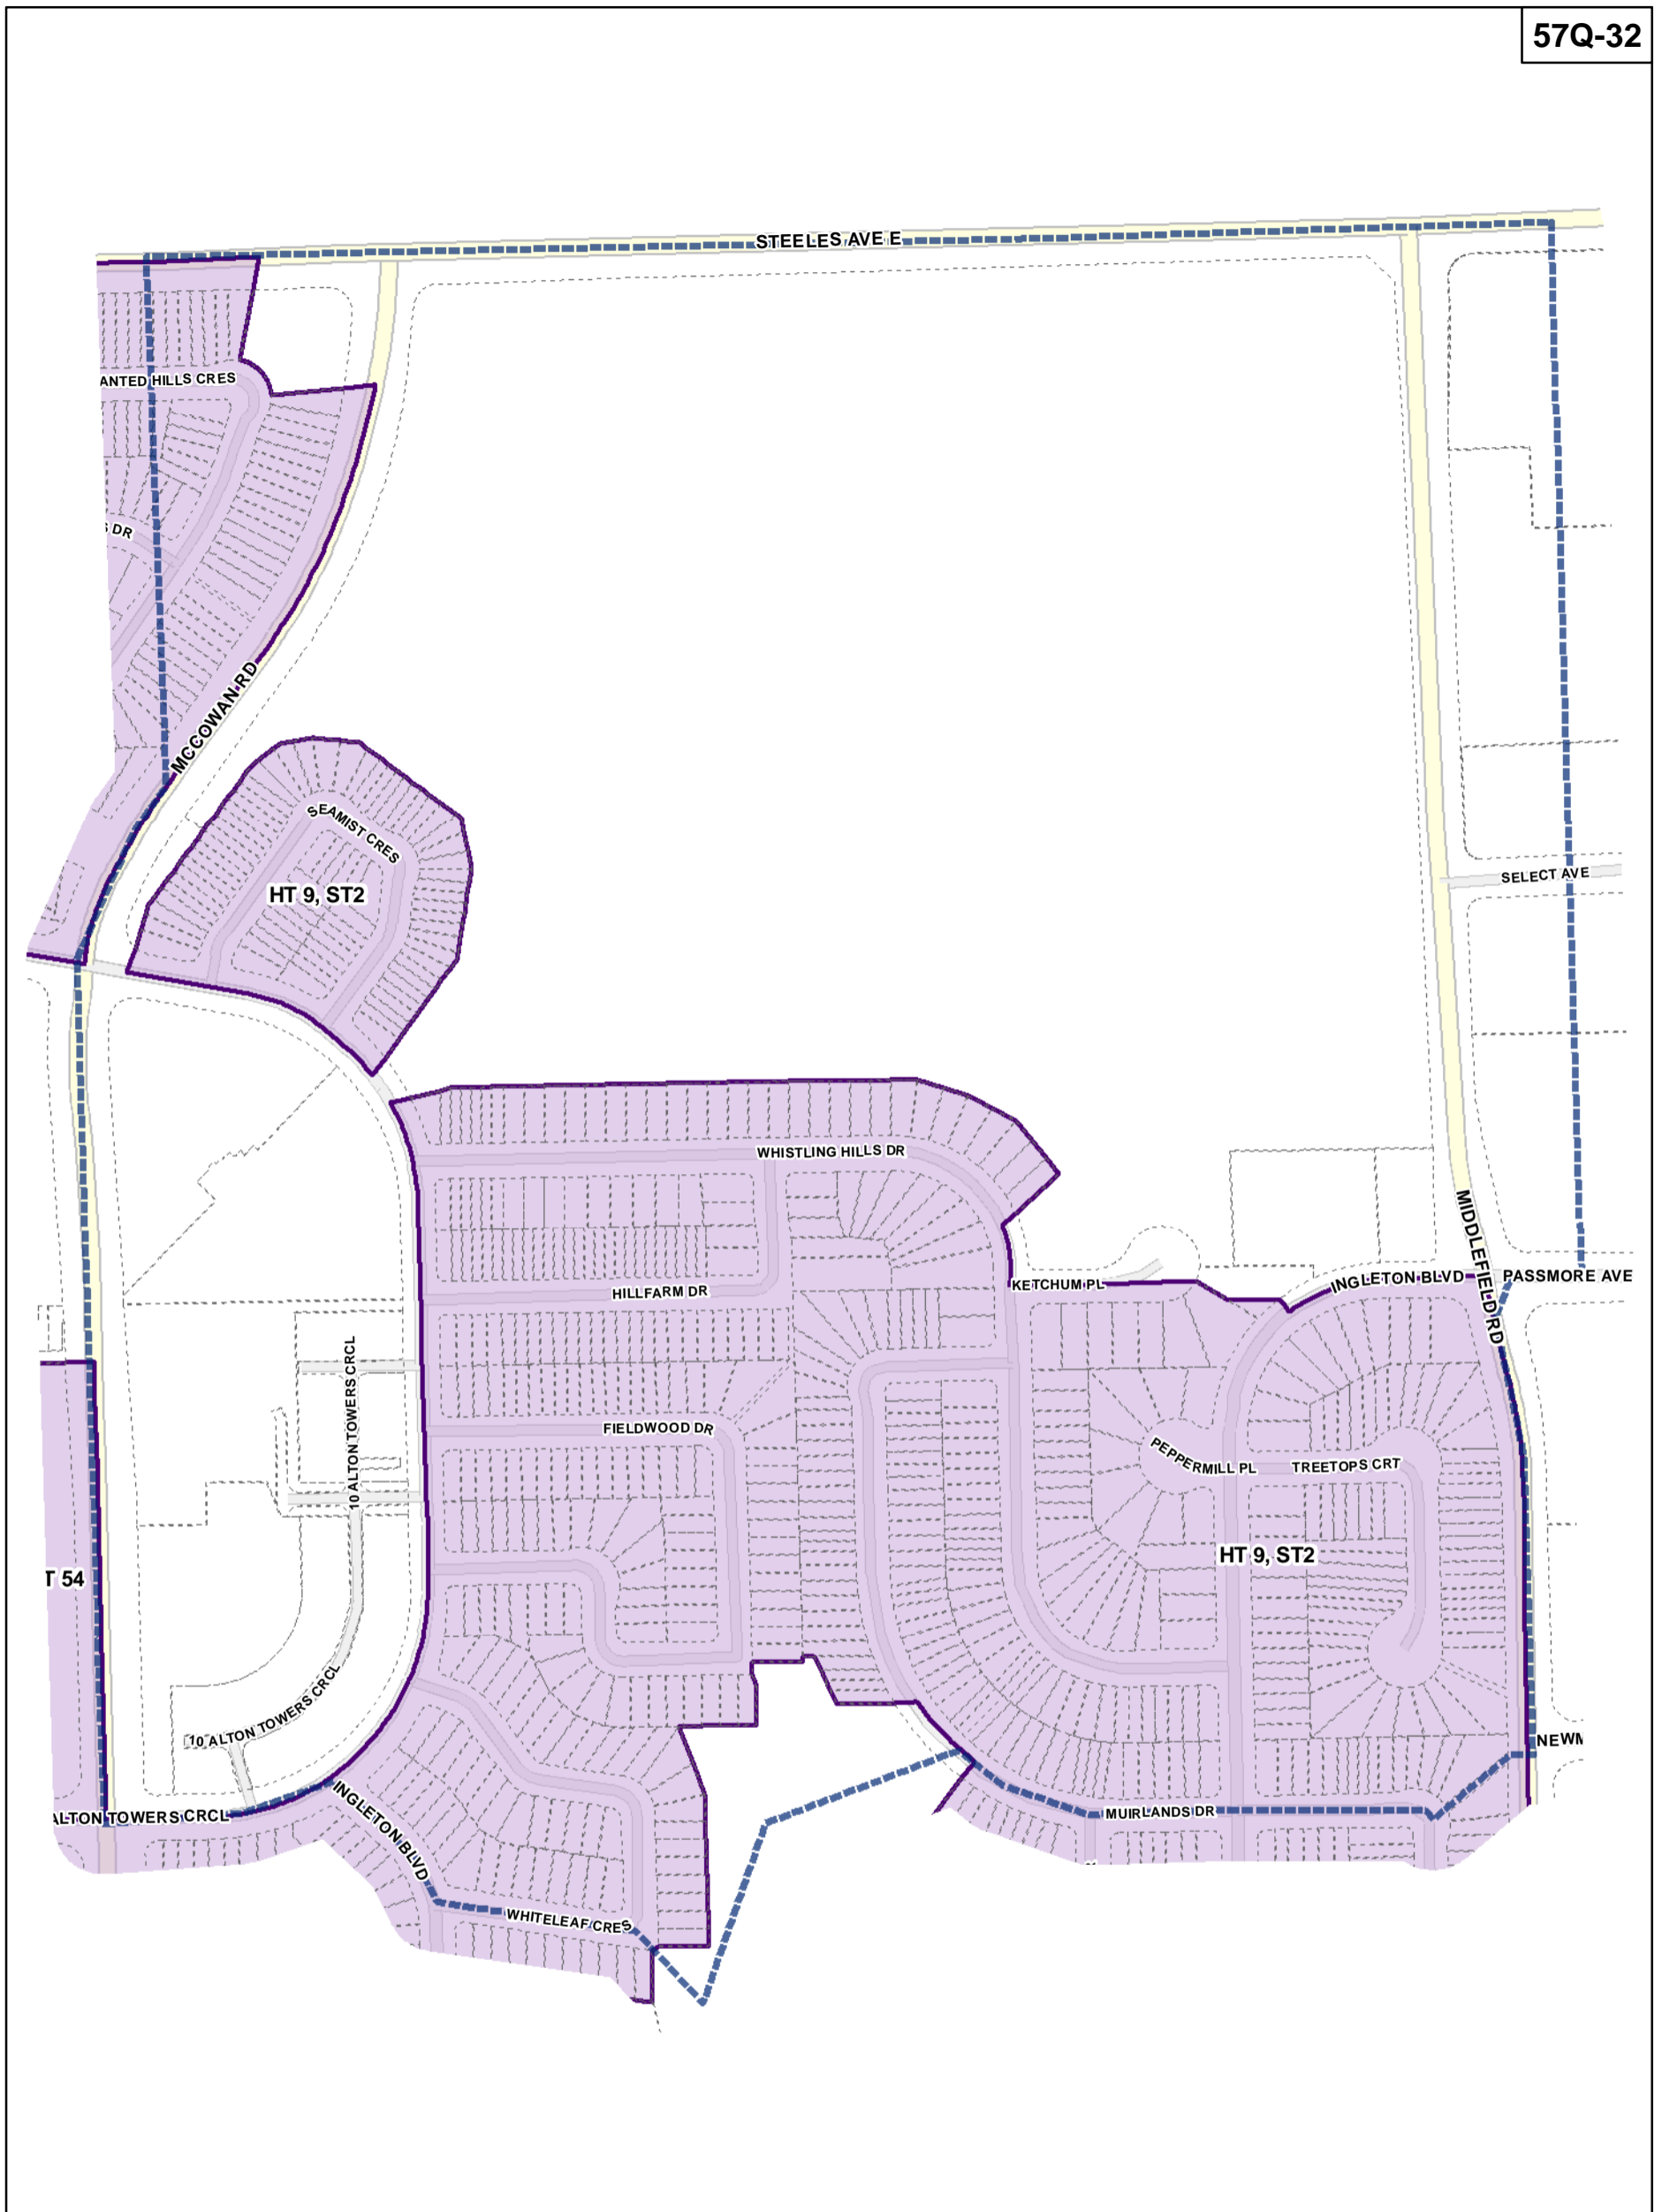

-  Height Overlay
-  Map Sheet Boundary
-  Properties
-  Railway
-  Hydro Line

-  Height Overlay
-  Map Sheet Boundary
-  Properties
-  Railway
-  Hydro Line

Toronto City Planning
 Zoning Bylaw Map Book Series

Height Overlay Map

April 21, 2010
 Planning & Growth Management
 Committee Meeting

- Height Overlay
- Map Sheet Boundary
- Properties
- Railway
- Hydro Line

-  Height Overlay
-  Map Sheet Boundary
-  Properties
-  Railway
-  Hydro Line

-  Height Overlay
-  Map Sheet Boundary
-  Properties
-  Railway
-  Hydro Line

- Height Overlay
- Map Sheet Boundary
- Properties
- Railway
- Hydro Line

-  Height Overlay
-  Map Sheet Boundary
-  Properties
-  Railway
-  Hydro Line