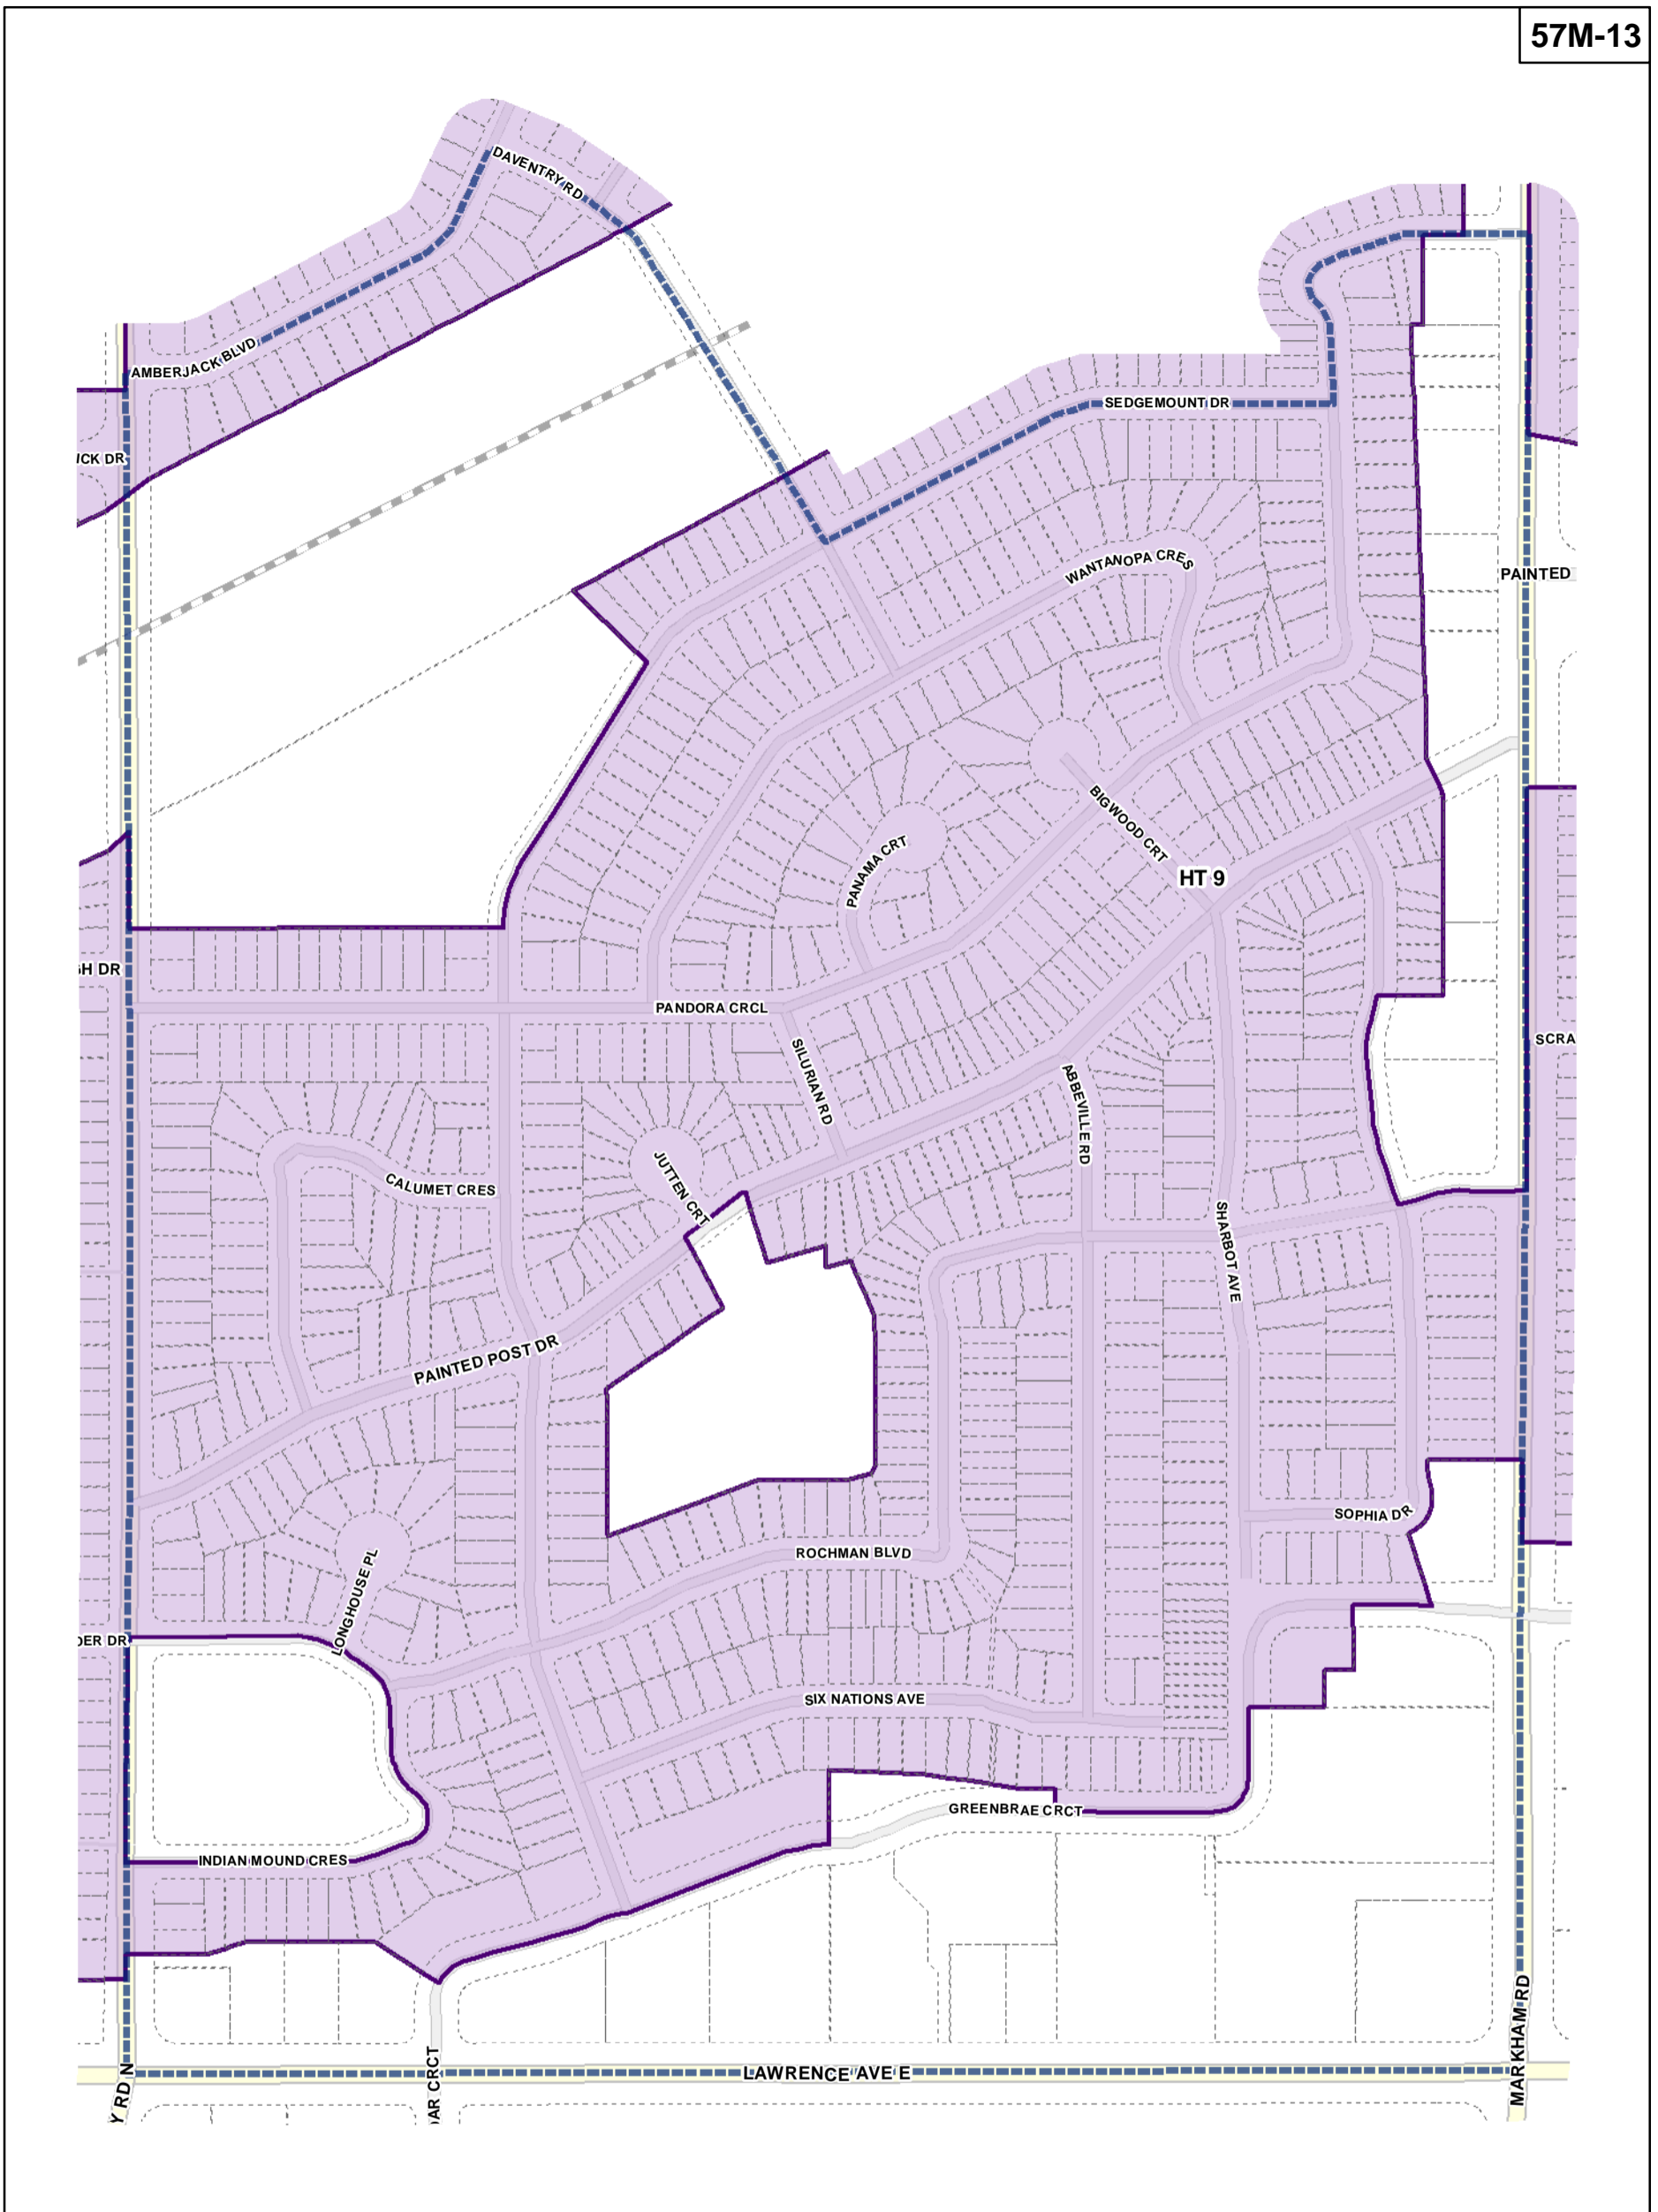

Height Overlay Map

April 21, 2010
Planning & Growth Management
Committee Meeting

- Height Overlay
- Map Sheet Boundary
- Properties
- Railway
- Hydro Line