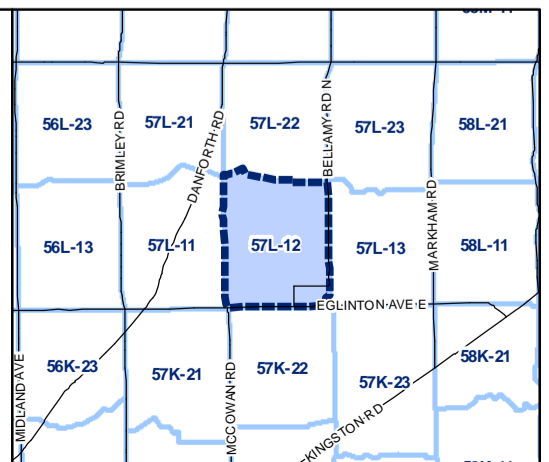

- Height Overlay
- Map Sheet Boundary
- Properties
- Railway
- Hydro Line

Height Overlay Map

April 21, 2010
Planning & Growth Management
Committee Meeting

- Height Overlay
- Map Sheet Boundary
- Properties
- Railway
- Hydro Line

-  Height Overlay
-  Map Sheet Boundary
-  Properties
-  Railway
-  Hydro Line

-  Height Overlay
-  Map Sheet Boundary
-  Properties
-  Railway
-  Hydro Line

-  Height Overlay
-  Map Sheet Boundary
-  Properties
-  Railway
-  Hydro Line