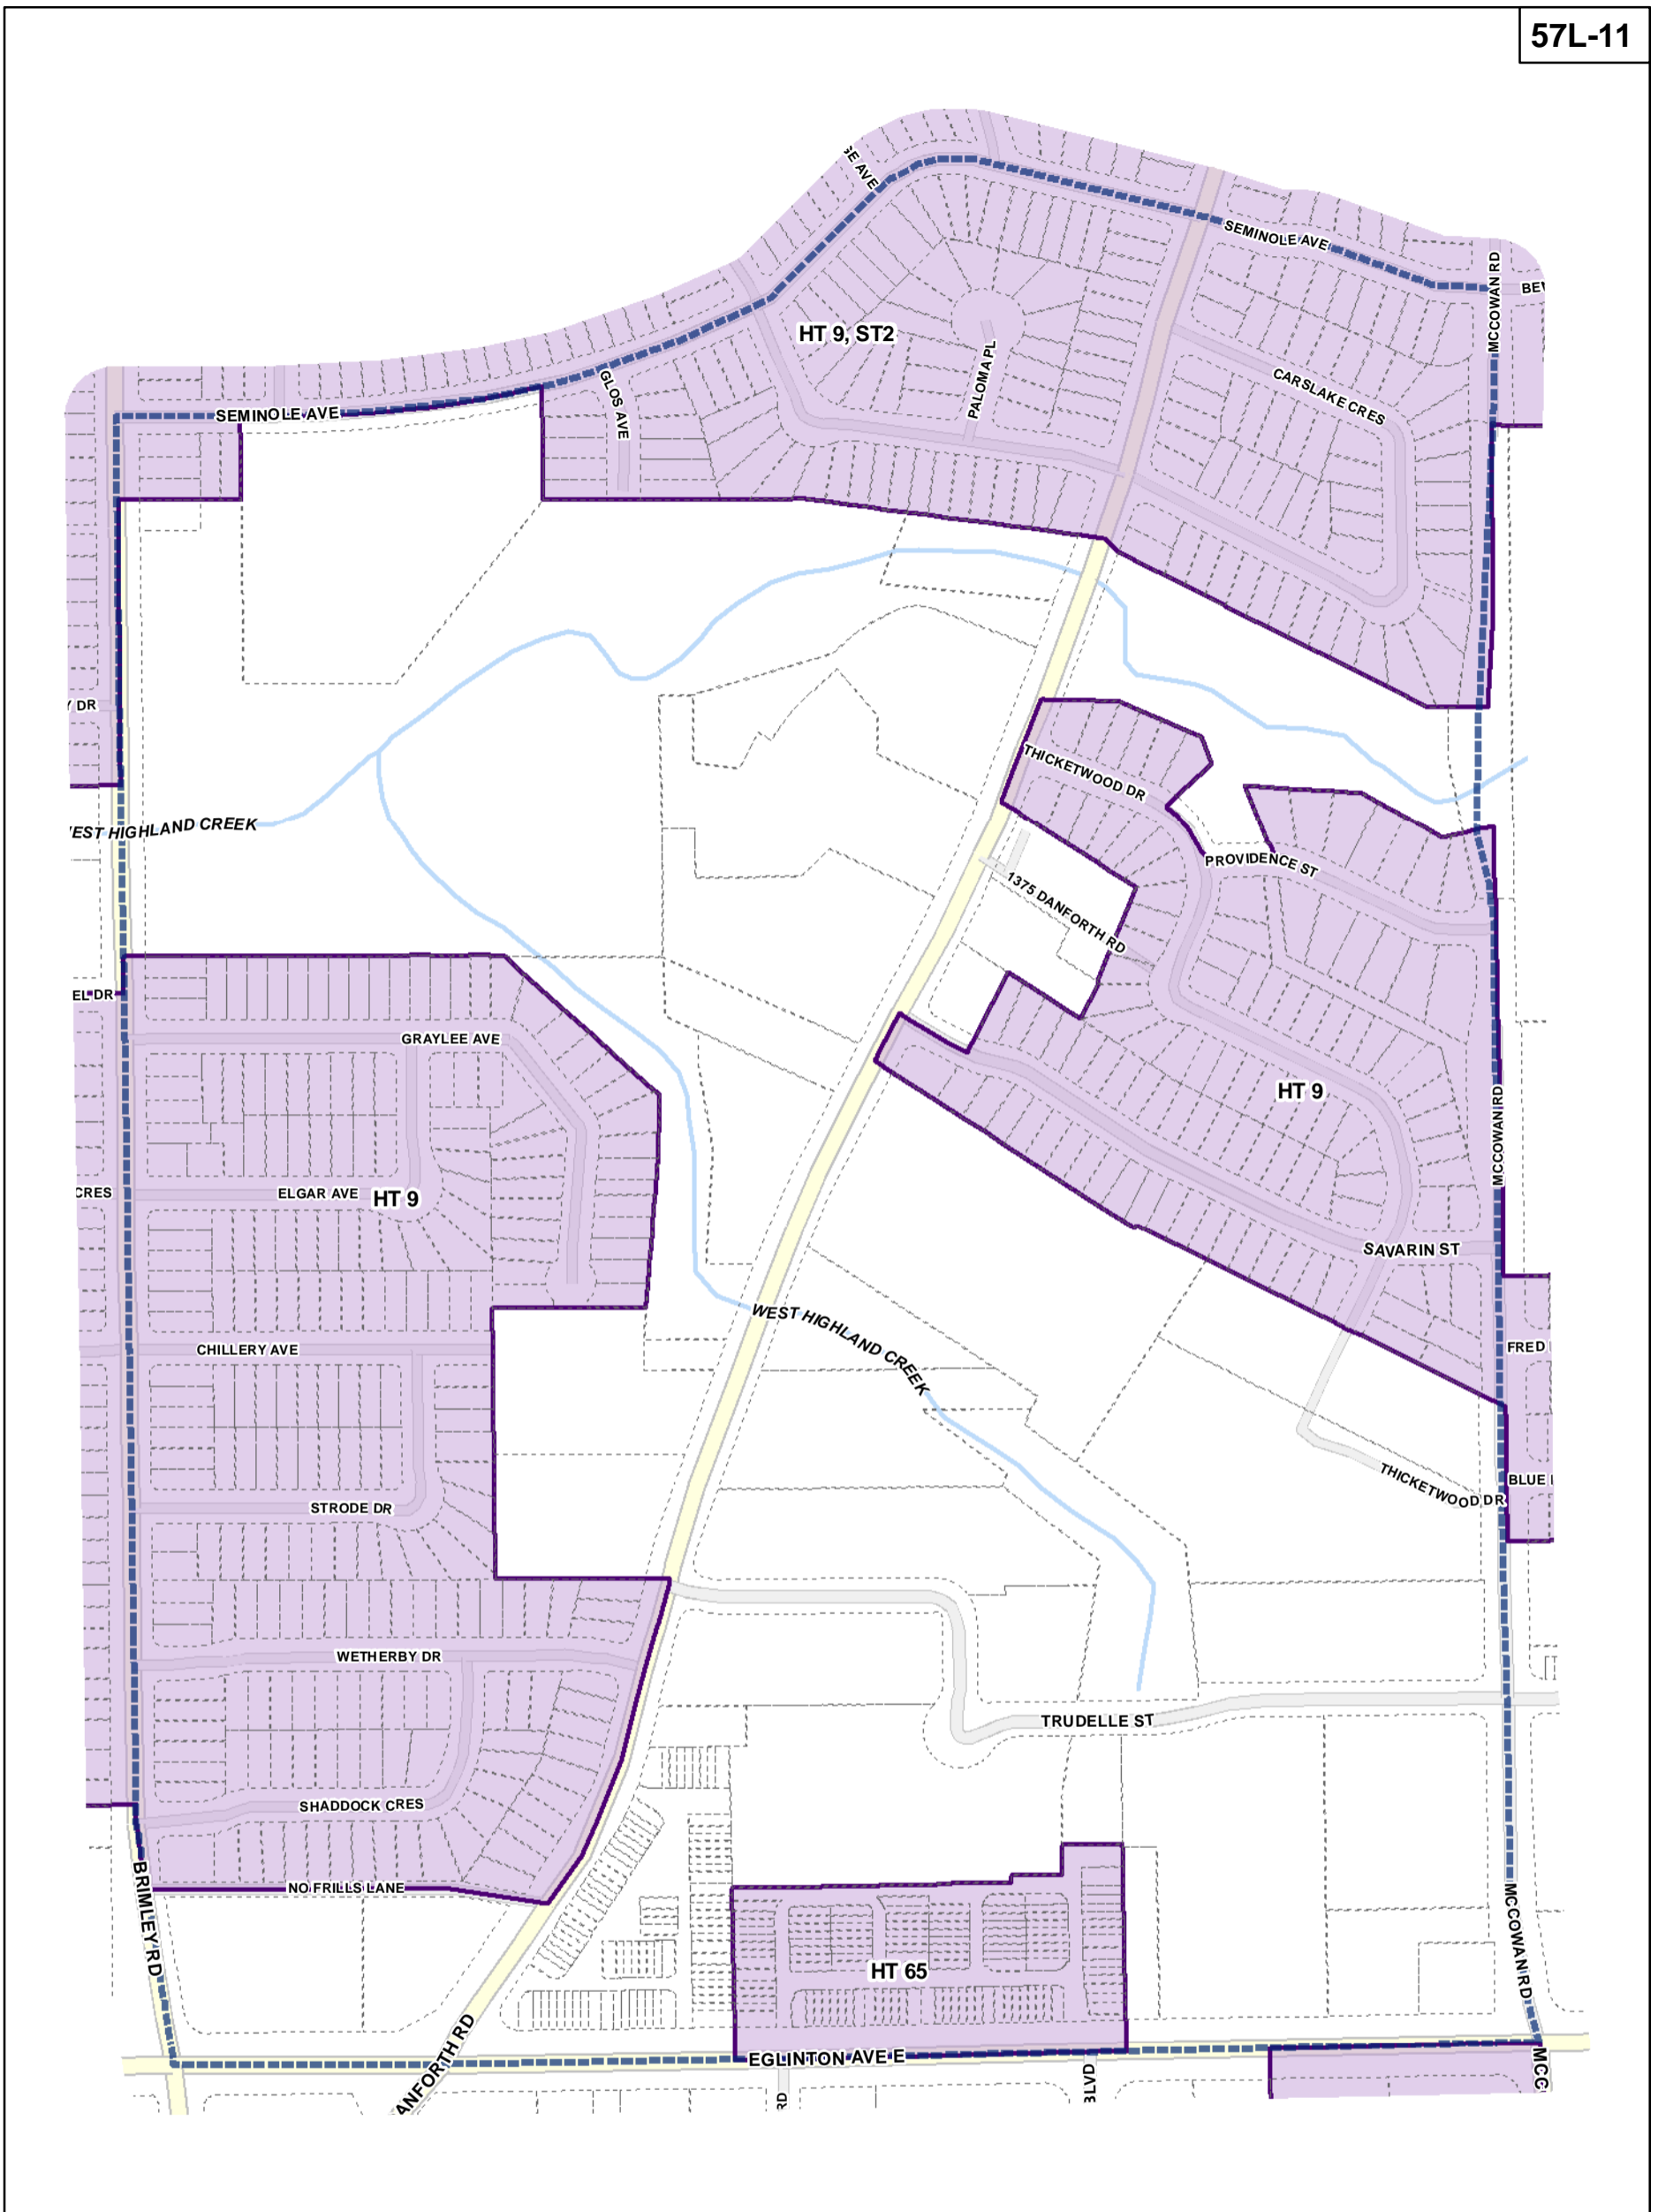

Height Overlay Map

April 21, 2010
Planning & Growth Management
Committee Meeting

-  Height Overlay
-  Map Sheet Boundary
-  Properties
-  Railway
-  Hydro Line

-  Height Overlay
-  Map Sheet Boundary
-  Properties
-  Railway
-  Hydro Line

-  Height Overlay
-  Map Sheet Boundary
-  Properties
-  Railway
-  Hydro Line

-  Height Overlay
-  Map Sheet Boundary
-  Properties
-  Railway
-  Hydro Line

Height Overlay Map

April 21, 2010
Planning & Growth Management
Committee Meeting