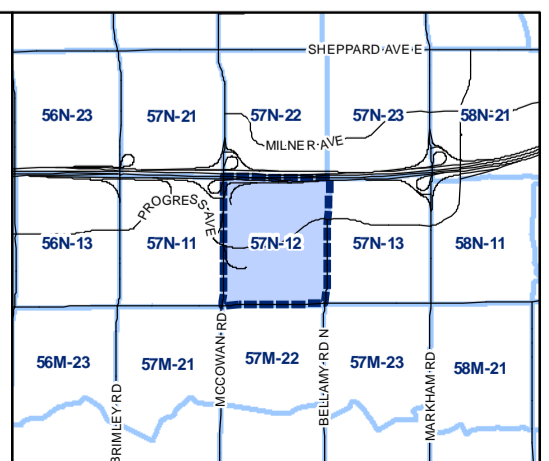

-  Height Overlay
-  Map Sheet Boundary
-  Properties
-  Railway
-  Hydro Line

Height Overlay Map

April 21, 2010
Planning & Growth Management
Committee Meeting

-  Height Overlay
-  Map Sheet Boundary
-  Properties
-  Railway
-  Hydro Line

-  Height Overlay
-  Map Sheet Boundary
-  Properties
-  Railway
-  Hydro Line

-  Height Overlay
-  Map Sheet Boundary
-  Properties
-  Railway
-  Hydro Line

- Height Overlay
- Map Sheet Boundary
- Properties
- Railway
- Hydro Line

-  Height Overlay
-  Map Sheet Boundary
-  Properties
-  Railway
-  Hydro Line

-  Height Overlay
-  Map Sheet Boundary
-  Properties
-  Railway
-  Hydro Line

Height Overlay Map

April 21, 2010
Planning & Growth Management
Committee Meeting