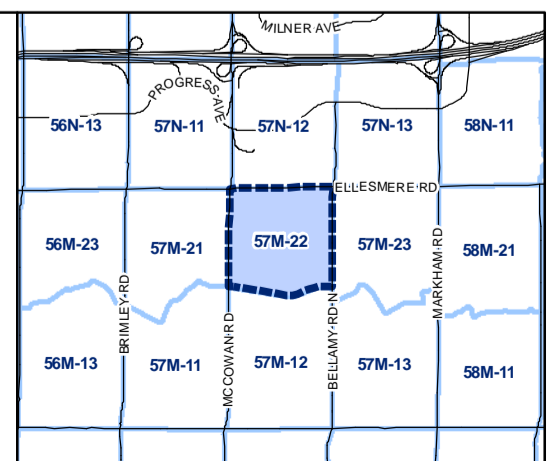

-  Height Overlay
-  Map Sheet Boundary
-  Properties
-  Railway
-  Hydro Line

-  Height Overlay
-  Map Sheet Boundary
-  Properties
-  Railway
-  Hydro Line

Height Overlay Map

April 21, 2010
Planning & Growth Management
Committee Meeting

-  Height Overlay
-  Map Sheet Boundary
-  Properties
-  Railway
-  Hydro Line

Height Overlay Map

April 21, 2010
Planning & Growth Management
Committee Meeting

-  Height Overlay
-  Map Sheet Boundary
-  Properties
-  Railway
-  Hydro Line

-  Height Overlay
-  Map Sheet Boundary
-  Properties
-  Railway
-  Hydro Line

-  Height Overlay
-  Map Sheet Boundary
-  Properties
-  Railway
-  Hydro Line

- Height Overlay
- Map Sheet Boundary
- Properties
- Railway
- Hydro Line