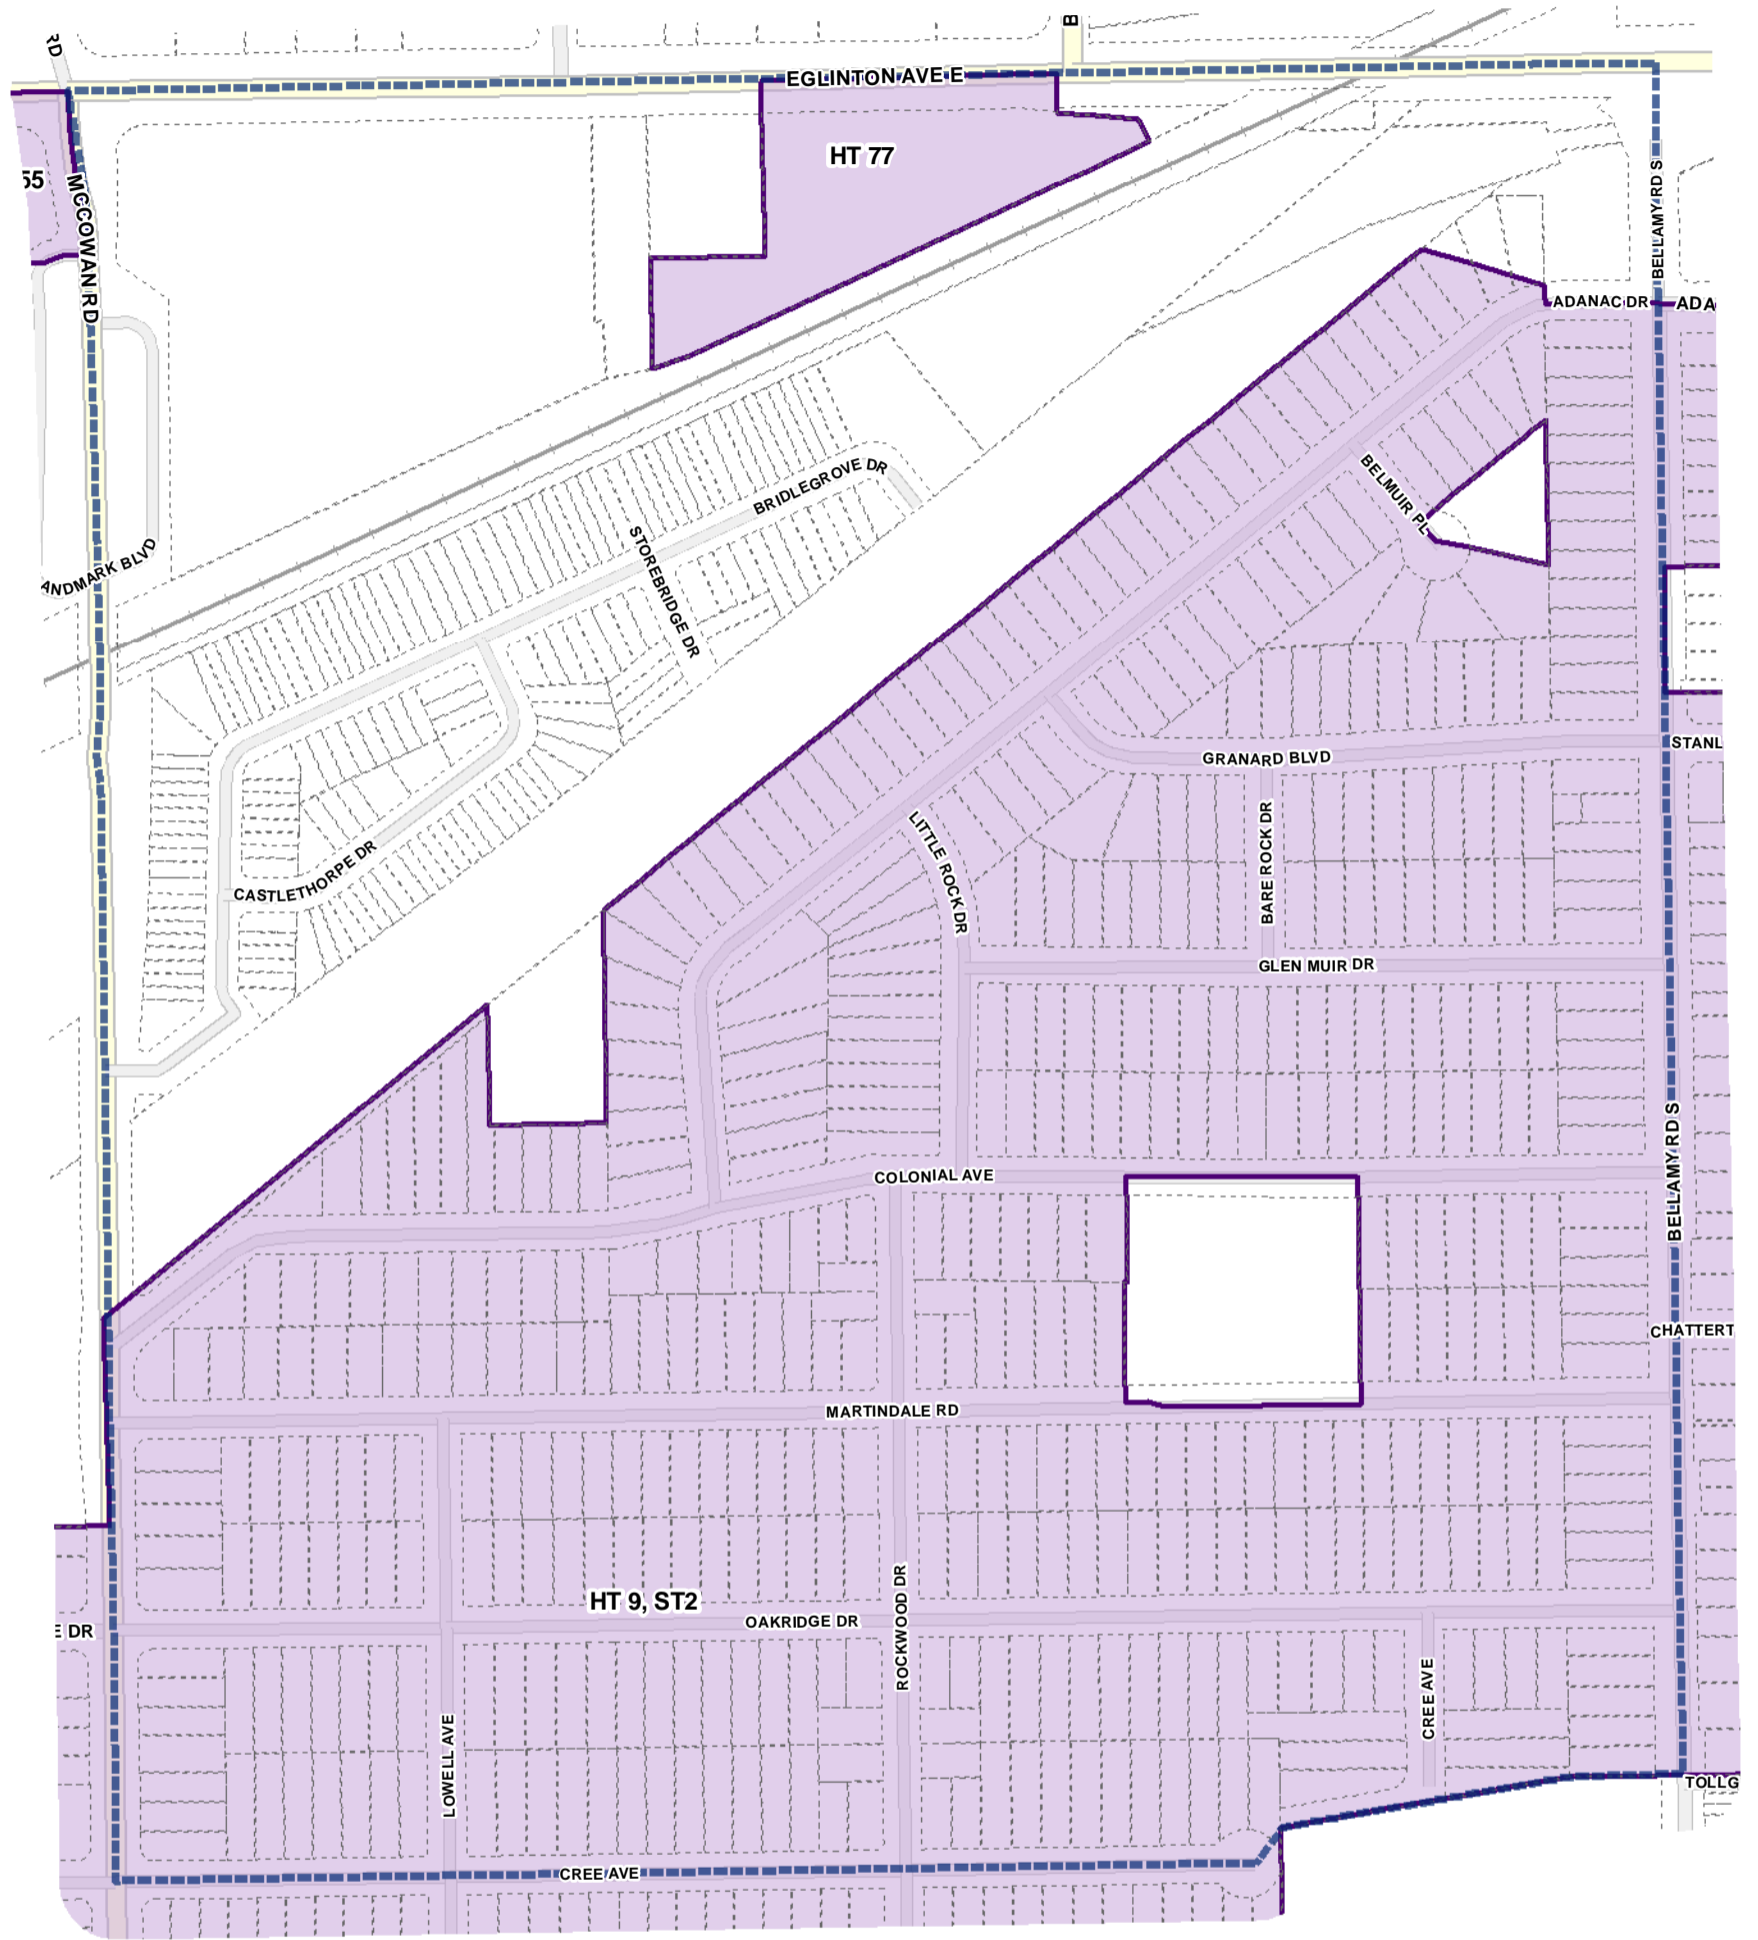

Toronto City Planning
 Zoning Bylaw Map Book Series

Height Overlay Map

April 21, 2010
 Planning & Growth Management
 Committee Meeting

- Height Overlay
- Map Sheet Boundary
- Properties
- Railway
- Hydro Line

Height Overlay Map

April 21, 2010
Planning & Growth Management
Committee Meeting

-  Height Overlay
-  Map Sheet Boundary
-  Properties
-  Railway
-  Hydro Line

-  Height Overlay
-  Map Sheet Boundary
-  Properties
-  Railway
-  Hydro Line

-  Height Overlay
-  Map Sheet Boundary
-  Properties
-  Railway
-  Hydro Line

-  Height Overlay
-  Map Sheet Boundary
-  Properties
-  Railway
-  Hydro Line

Height Overlay Map

April 21, 2010
Planning & Growth Management
Committee Meeting