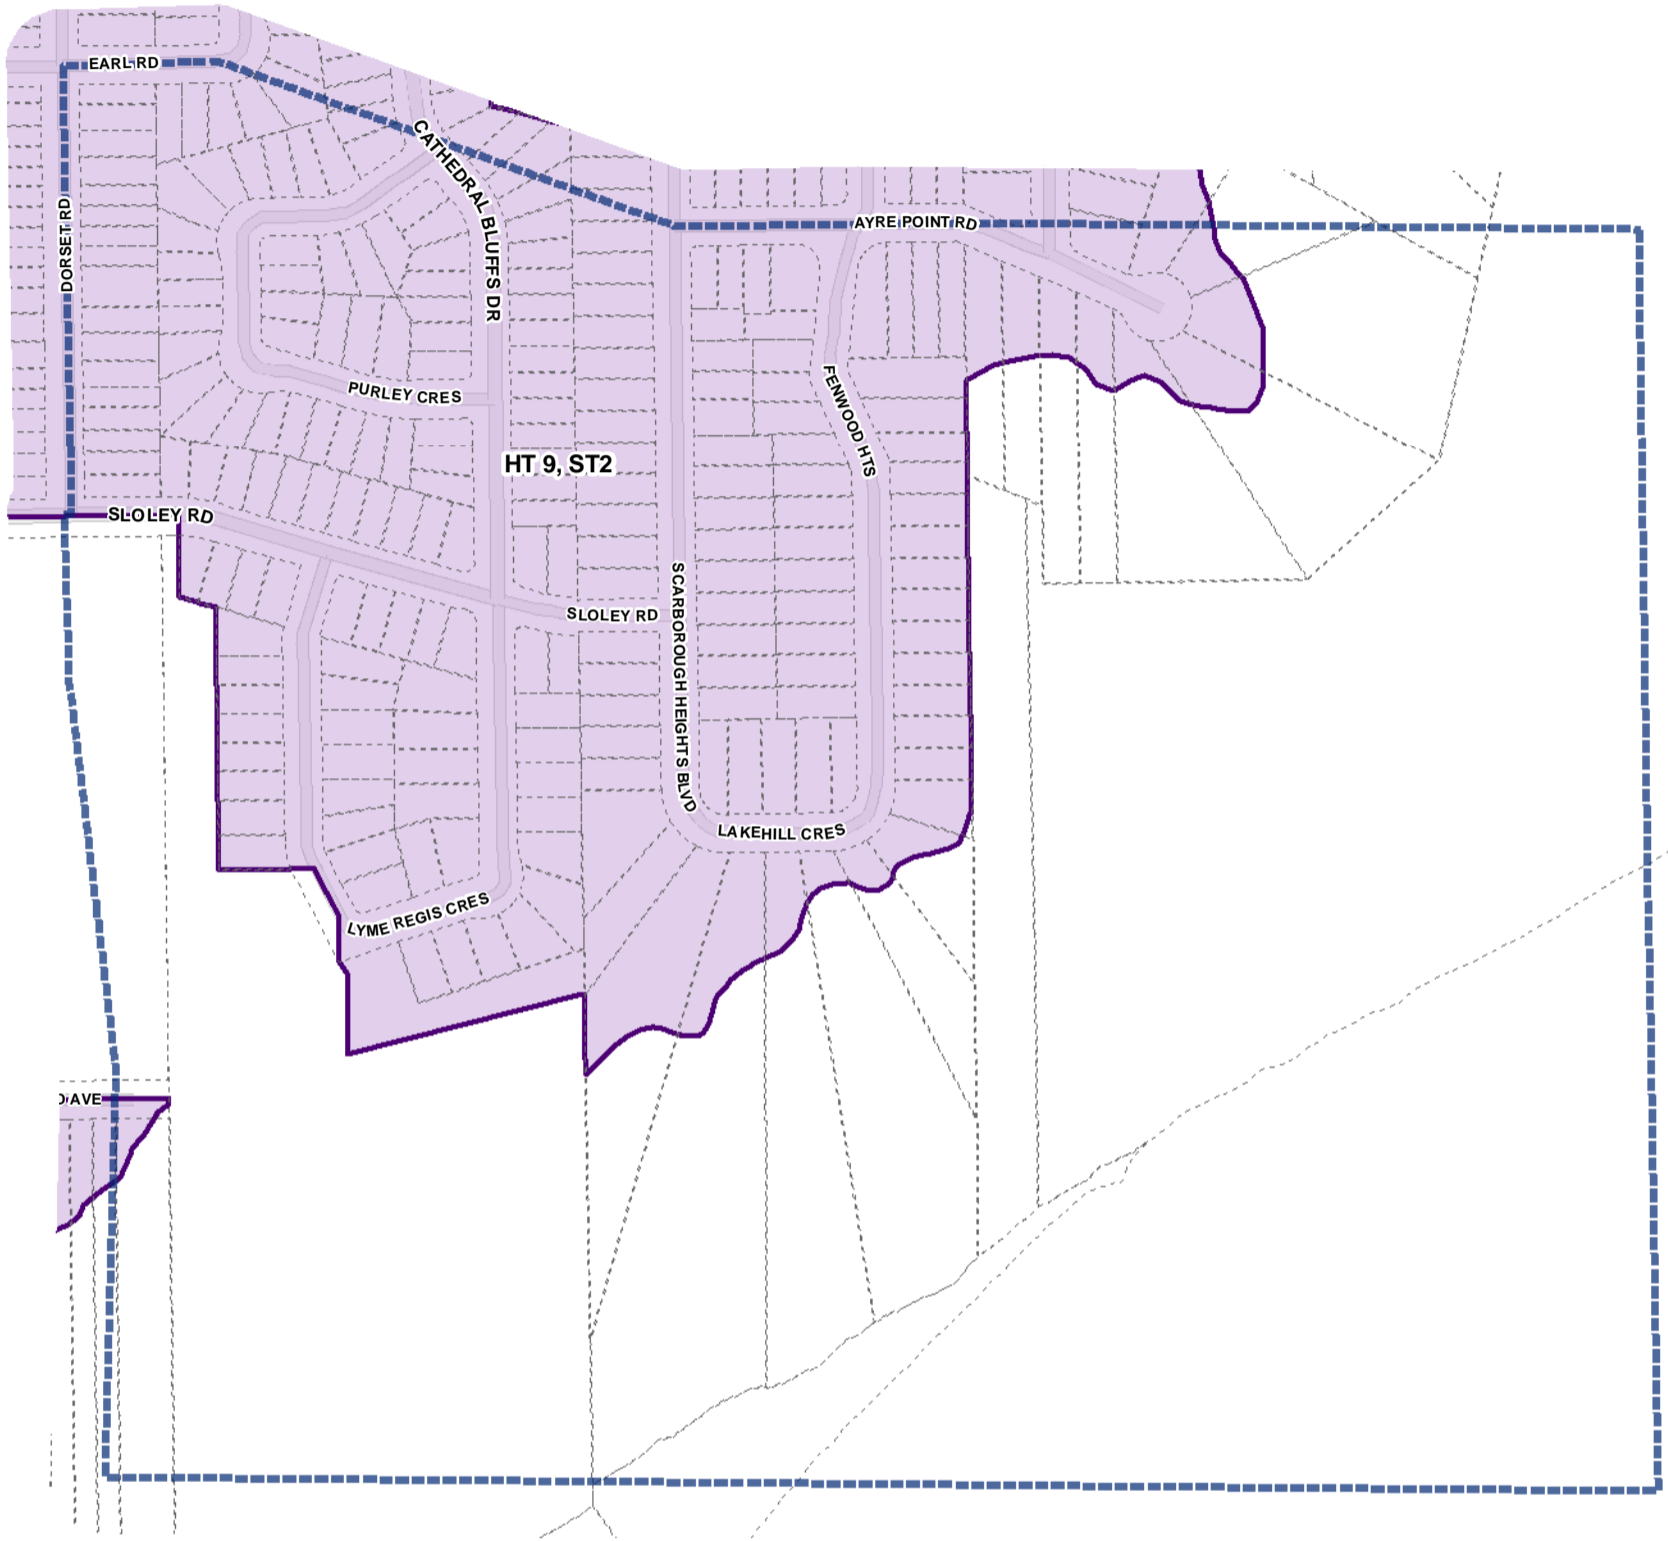

Height Overlay Map

April 21, 2010
Planning & Growth Management
Committee Meeting

-  Height Overlay
-  Map Sheet Boundary
-  Properties
-  Railway
-  Hydro Line

-  Height Overlay
-  Map Sheet Boundary
-  Properties
-  Railway
-  Hydro Line

Toronto City Planning
 Zoning Bylaw Map Book Series

Height Overlay Map

April 21, 2010
 Planning & Growth Management
 Committee Meeting

- Height Overlay
- Map Sheet Boundary
- Properties
- Railway
- Hydro Line