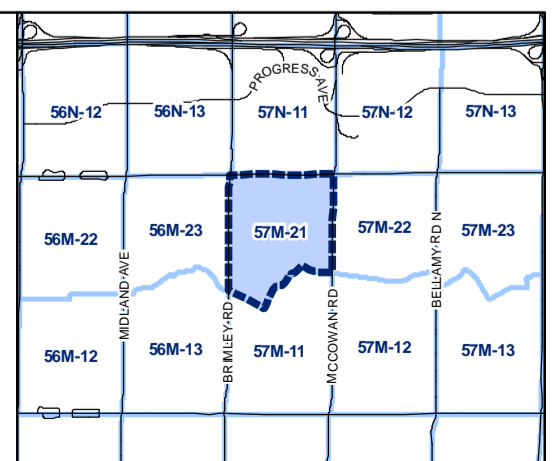

-  Height Overlay
-  Map Sheet Boundary
-  Properties
-  Railway
-  Hydro Line

-  Height Overlay
-  Map Sheet Boundary
-  Properties
-  Railway
-  Hydro Line

Height Overlay Map

April 21, 2010
Planning & Growth Management
Committee Meeting

-  Height Overlay
-  Map Sheet Boundary
-  Properties
-  Railway
-  Hydro Line

Height Overlay Map

April 21, 2010
Planning & Growth Management
Committee Meeting

-  Height Overlay
-  Map Sheet Boundary
-  Properties
-  Railway
-  Hydro Line

-  Height Overlay
-  Map Sheet Boundary
-  Properties
-  Railway
-  Hydro Line

-  Height Overlay
-  Map Sheet Boundary
-  Properties
-  Railway
-  Hydro Line

- Height Overlay
- Map Sheet Boundary
- Properties
- Railway
- Hydro Line