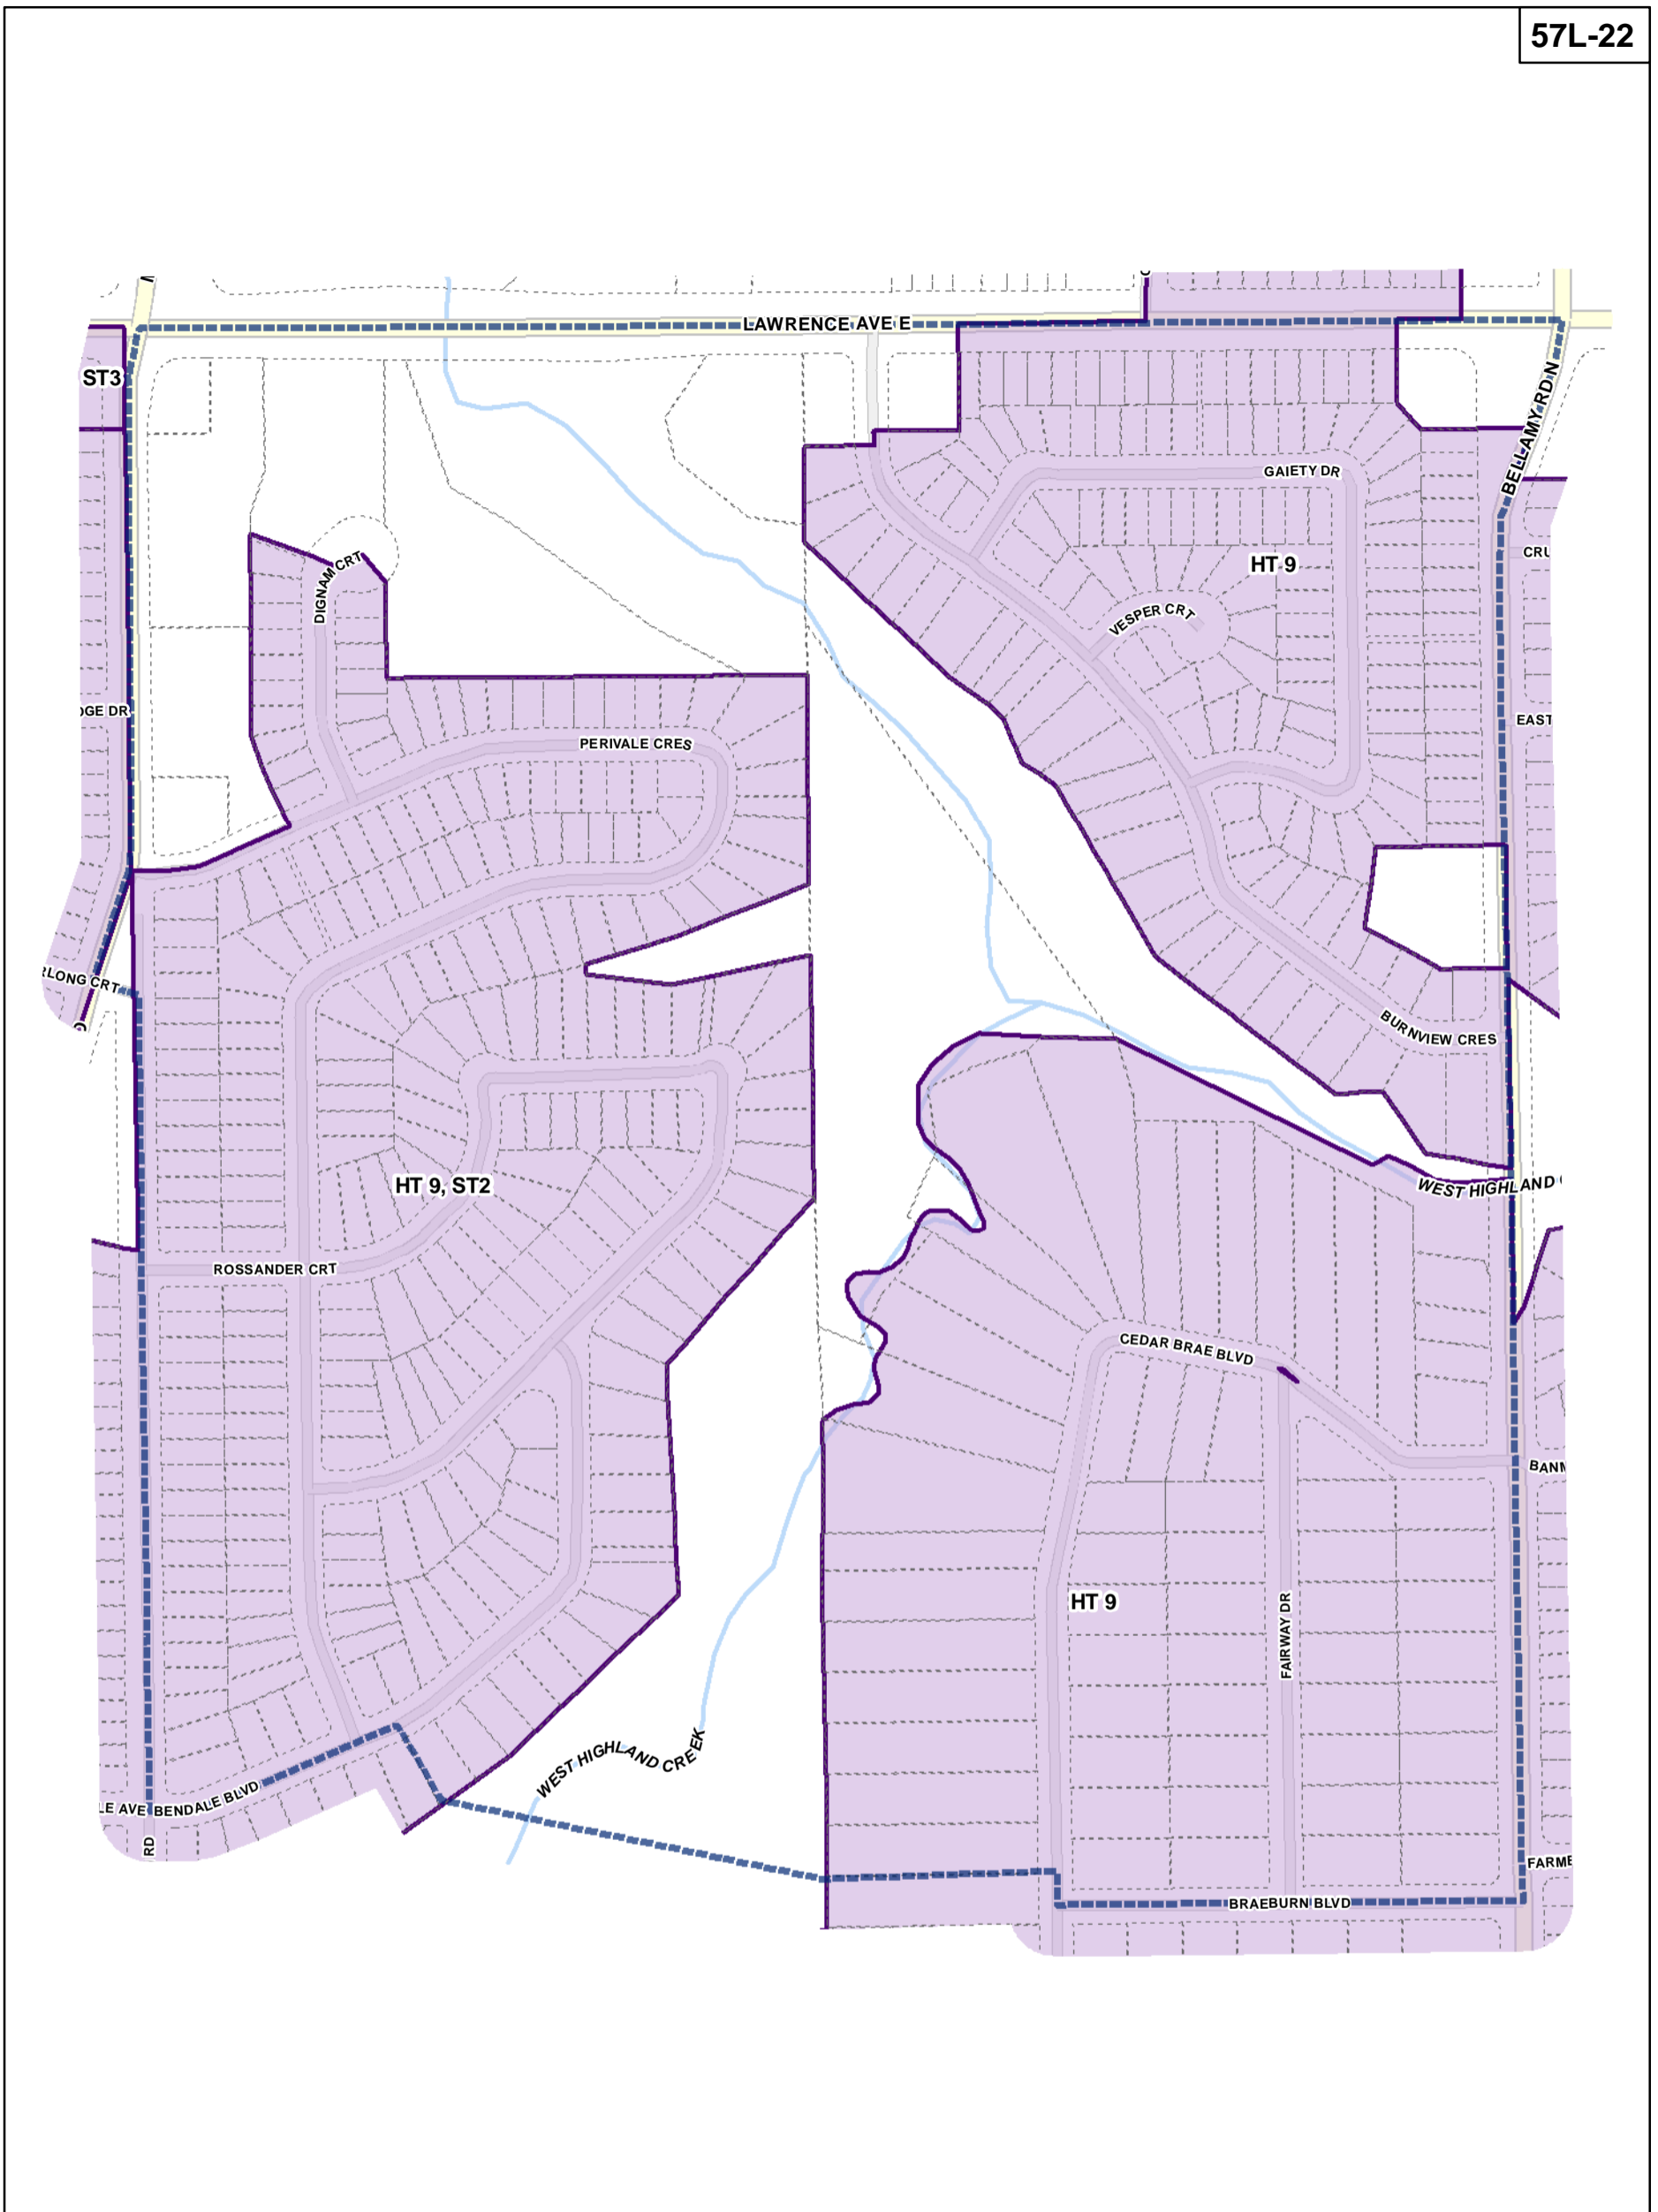

- Height Overlay
- Map Sheet Boundary
- Properties
- Railway
- Hydro Line

Height Overlay Map

April 21, 2010
Planning & Growth Management
Committee Meeting

- Height Overlay
- Map Sheet Boundary
- Properties
- Railway
- Hydro Line

-  Height Overlay
-  Map Sheet Boundary
-  Properties
-  Railway
-  Hydro Line

-  Height Overlay
-  Map Sheet Boundary
-  Properties
-  Railway
-  Hydro Line

-  Height Overlay
-  Map Sheet Boundary
-  Properties
-  Railway
-  Hydro Line