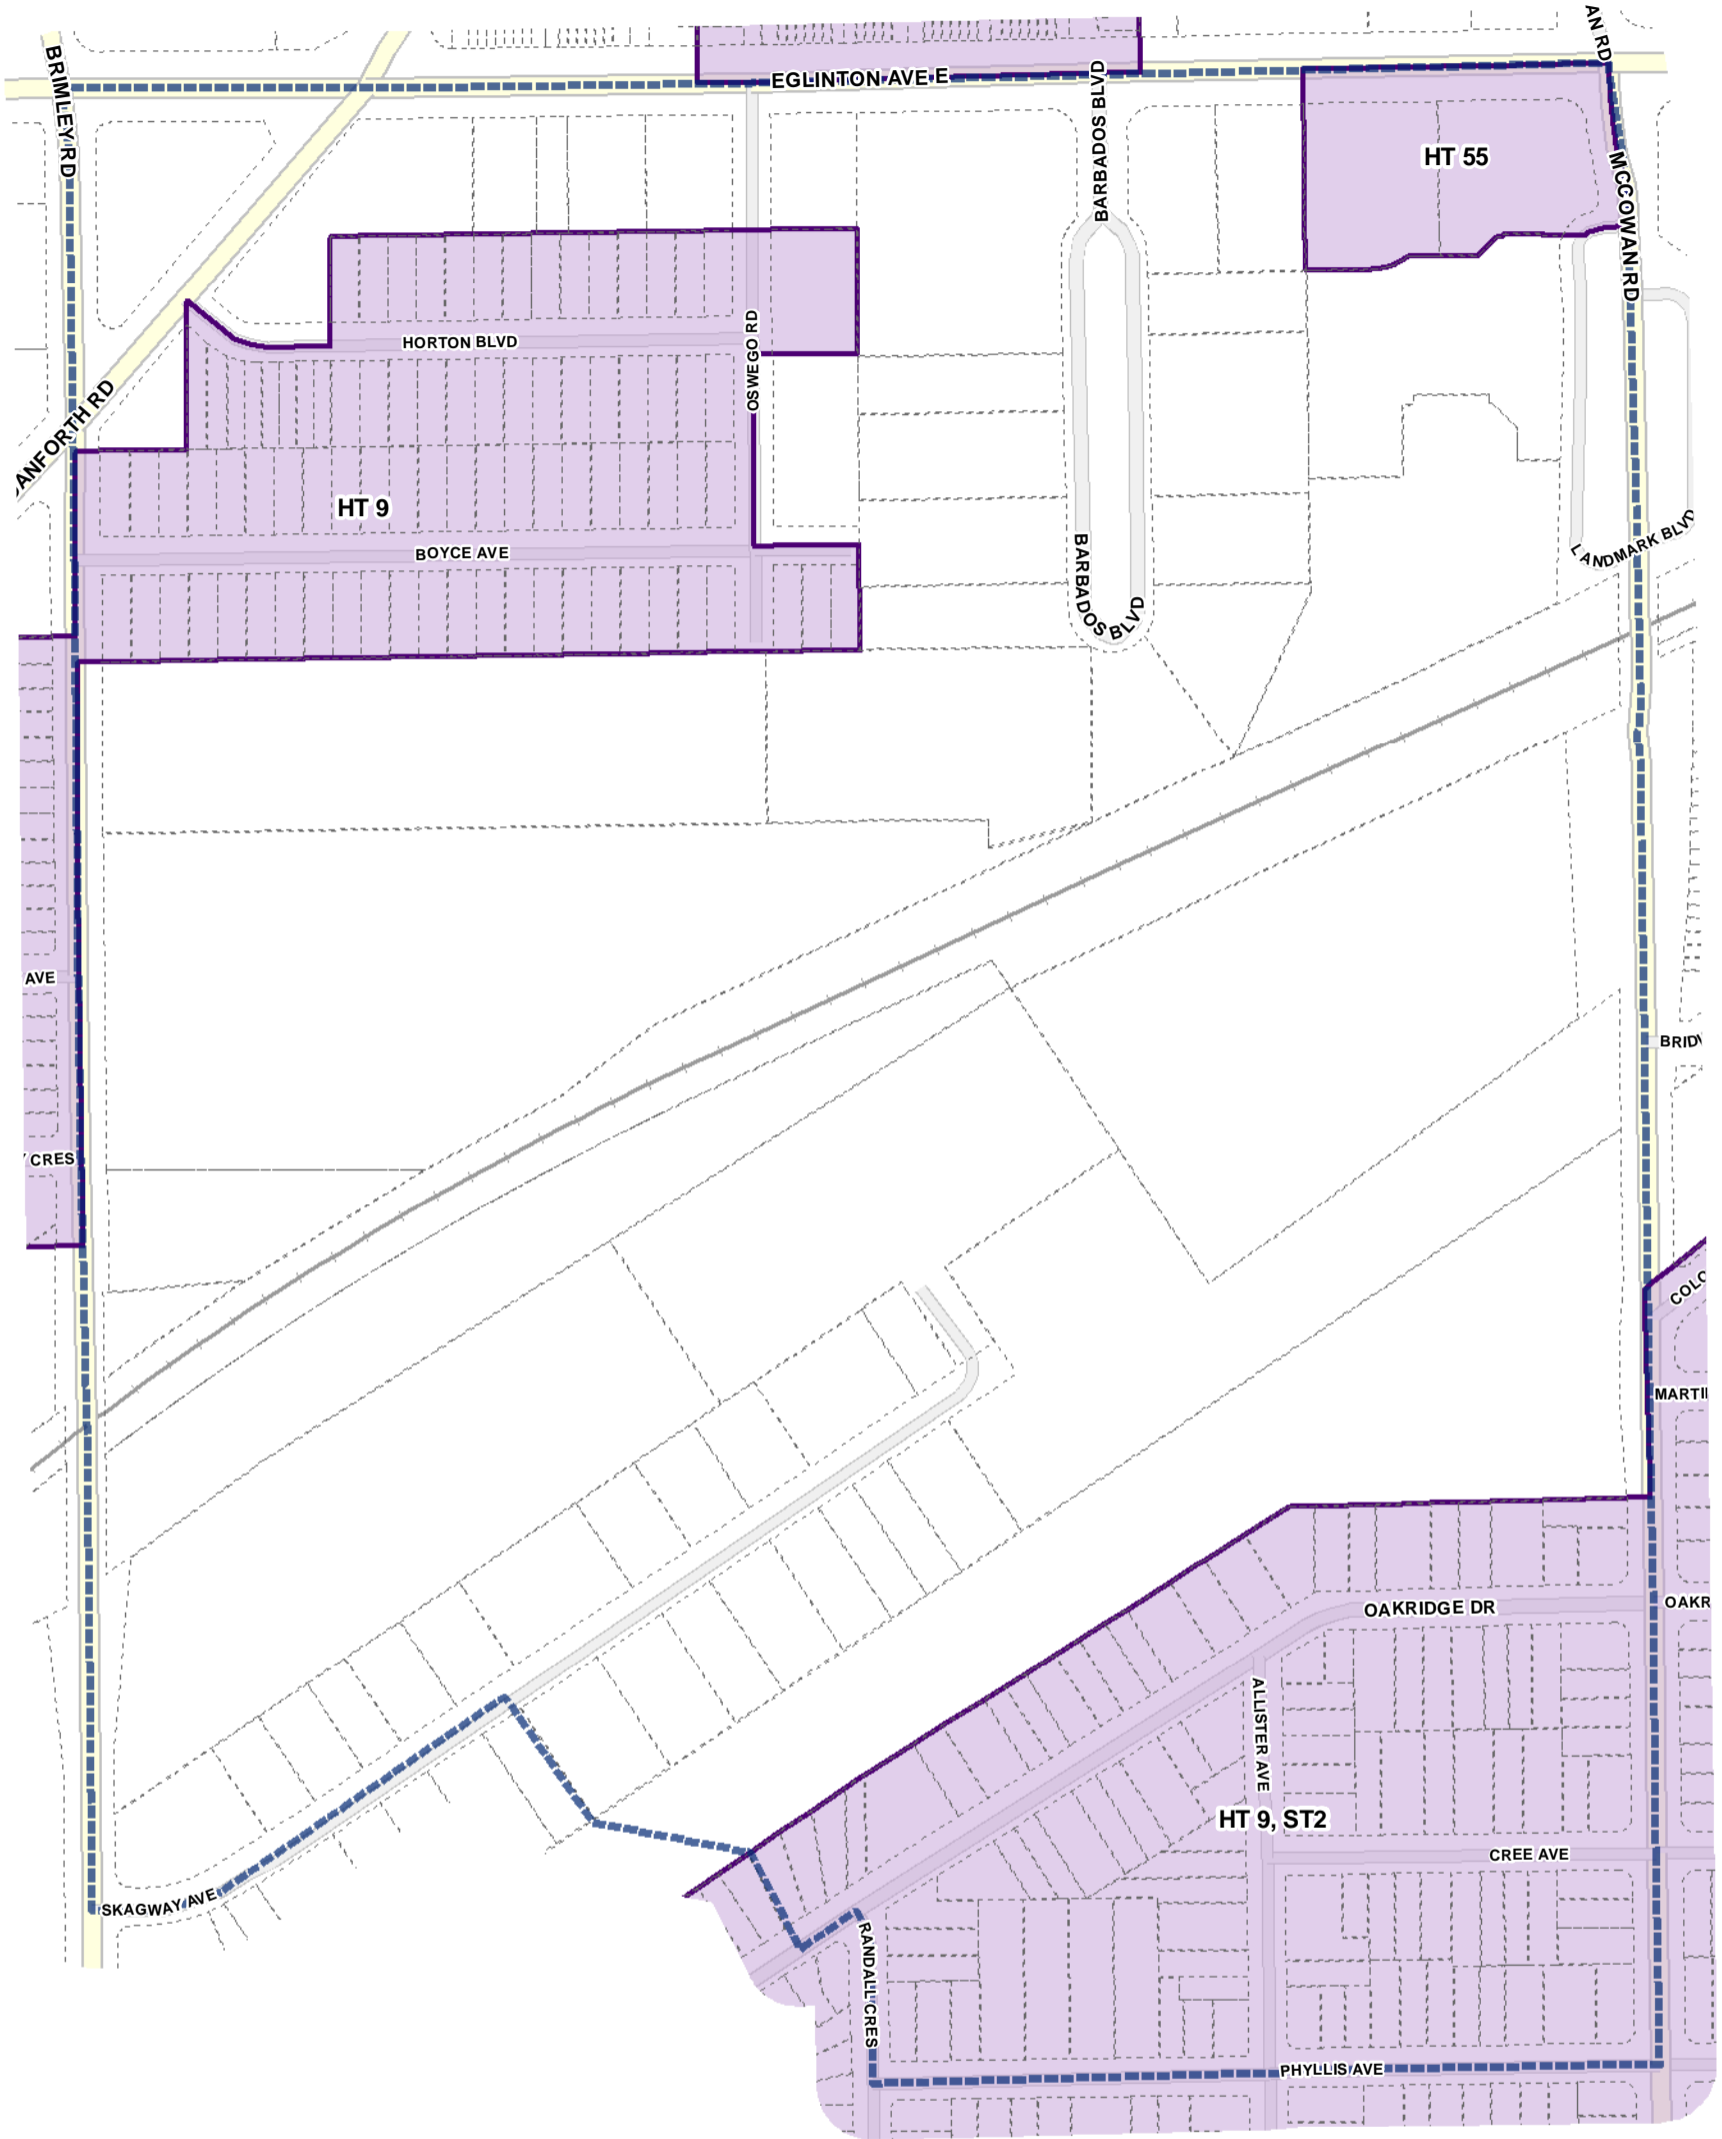

Toronto City Planning
 Zoning Bylaw Map Book Series

Height Overlay Map

April 21, 2010
 Planning & Growth Management
 Committee Meeting

- Height Overlay
- Map Sheet Boundary
- Properties
- Railway
- Hydro Line

Height Overlay Map

April 21, 2010
Planning & Growth Management
Committee Meeting

-  Height Overlay
-  Map Sheet Boundary
-  Properties
-  Railway
-  Hydro Line

-  Height Overlay
-  Map Sheet Boundary
-  Properties
-  Railway
-  Hydro Line