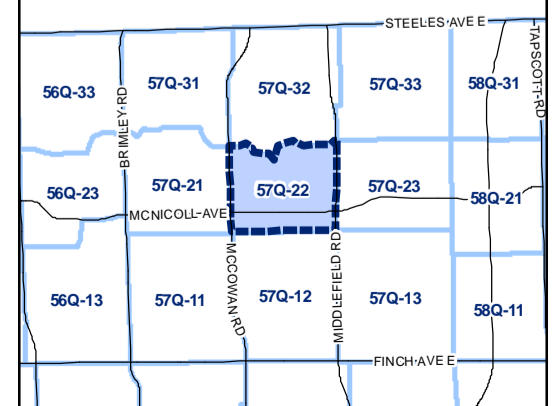

- Height Overlay
- Map Sheet Boundary
- Properties
- Railway
- Hydro Line