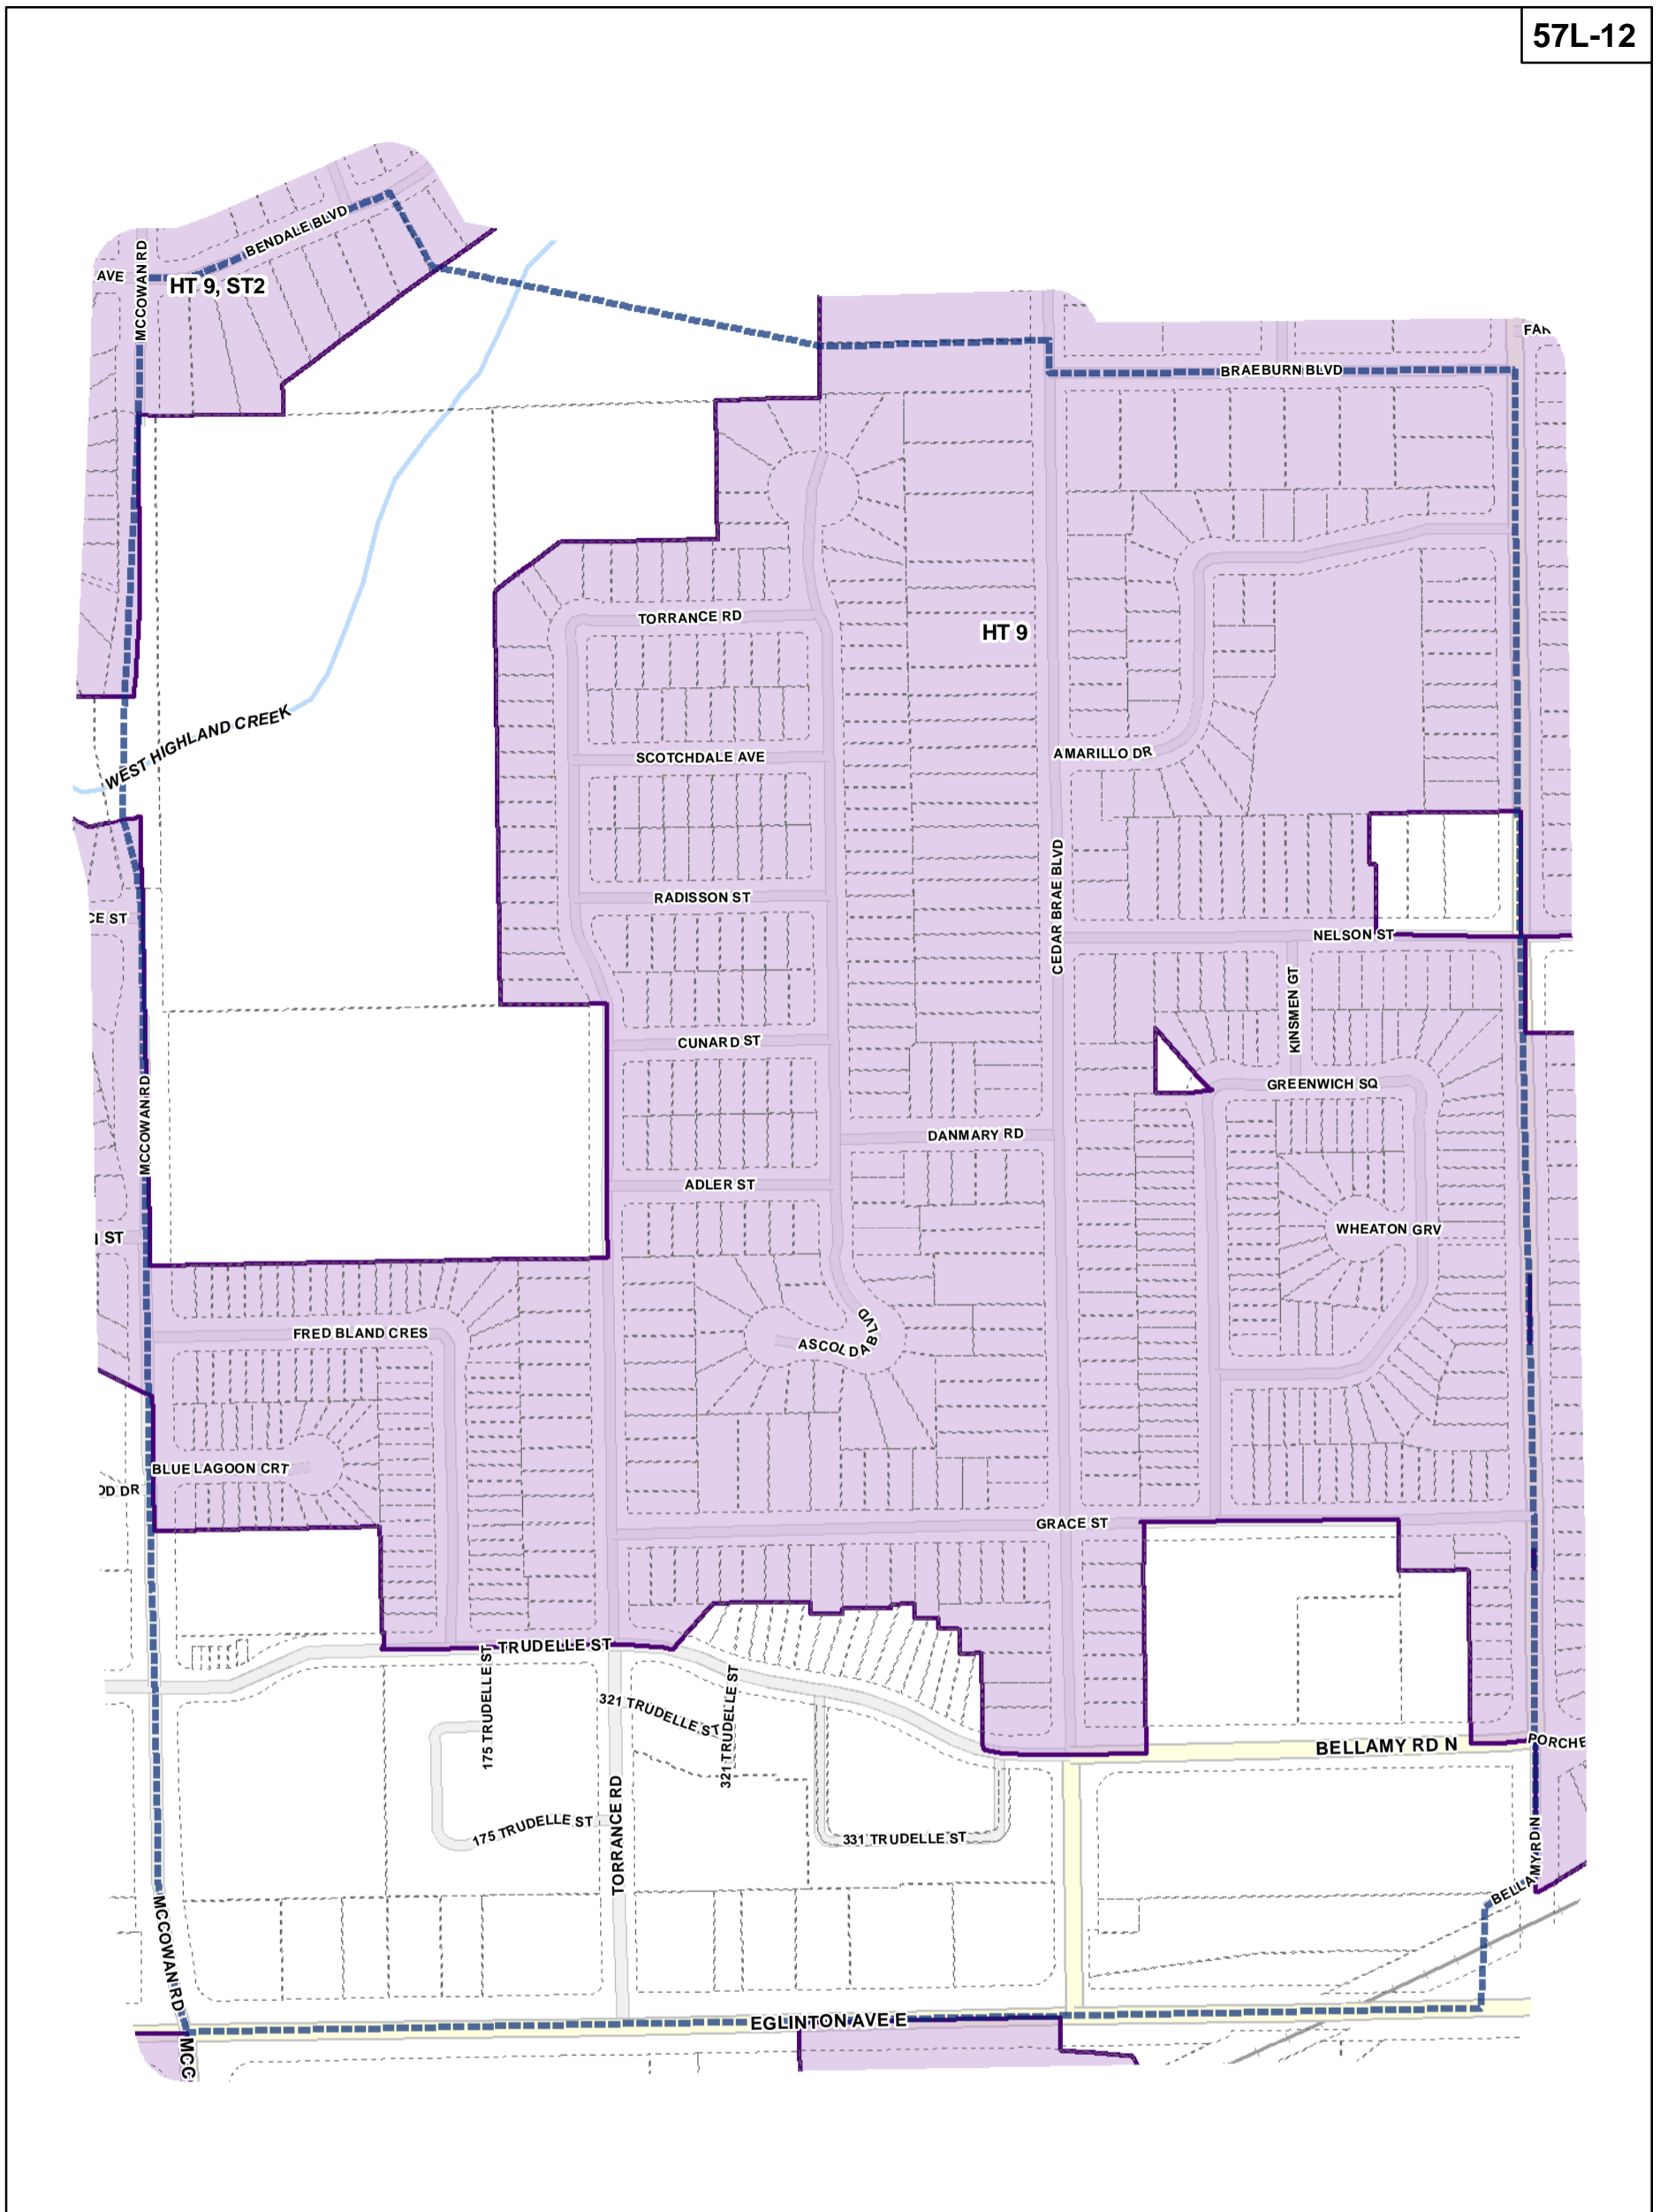

Height Overlay Map

April 21, 2010
Planning & Growth Management
Committee Meeting

-  Height Overlay
-  Map Sheet Boundary
-  Properties
-  Railway
-  Hydro Line

-  Height Overlay
-  Map Sheet Boundary
-  Properties
-  Railway
-  Hydro Line

-  Height Overlay
-  Map Sheet Boundary
-  Properties
-  Railway
-  Hydro Line

-  Height Overlay
-  Map Sheet Boundary
-  Properties
-  Railway
-  Hydro Line

Height Overlay Map

April 21, 2010
Planning & Growth Management
Committee Meeting

- Height Overlay
- Map Sheet Boundary
- Properties
- Railway
- Hydro Line

Height Overlay Map

April 21, 2010
Planning & Growth Management
Committee Meeting

- Height Overlay
- Map Sheet Boundary
- Properties
- Railway
- Hydro Line