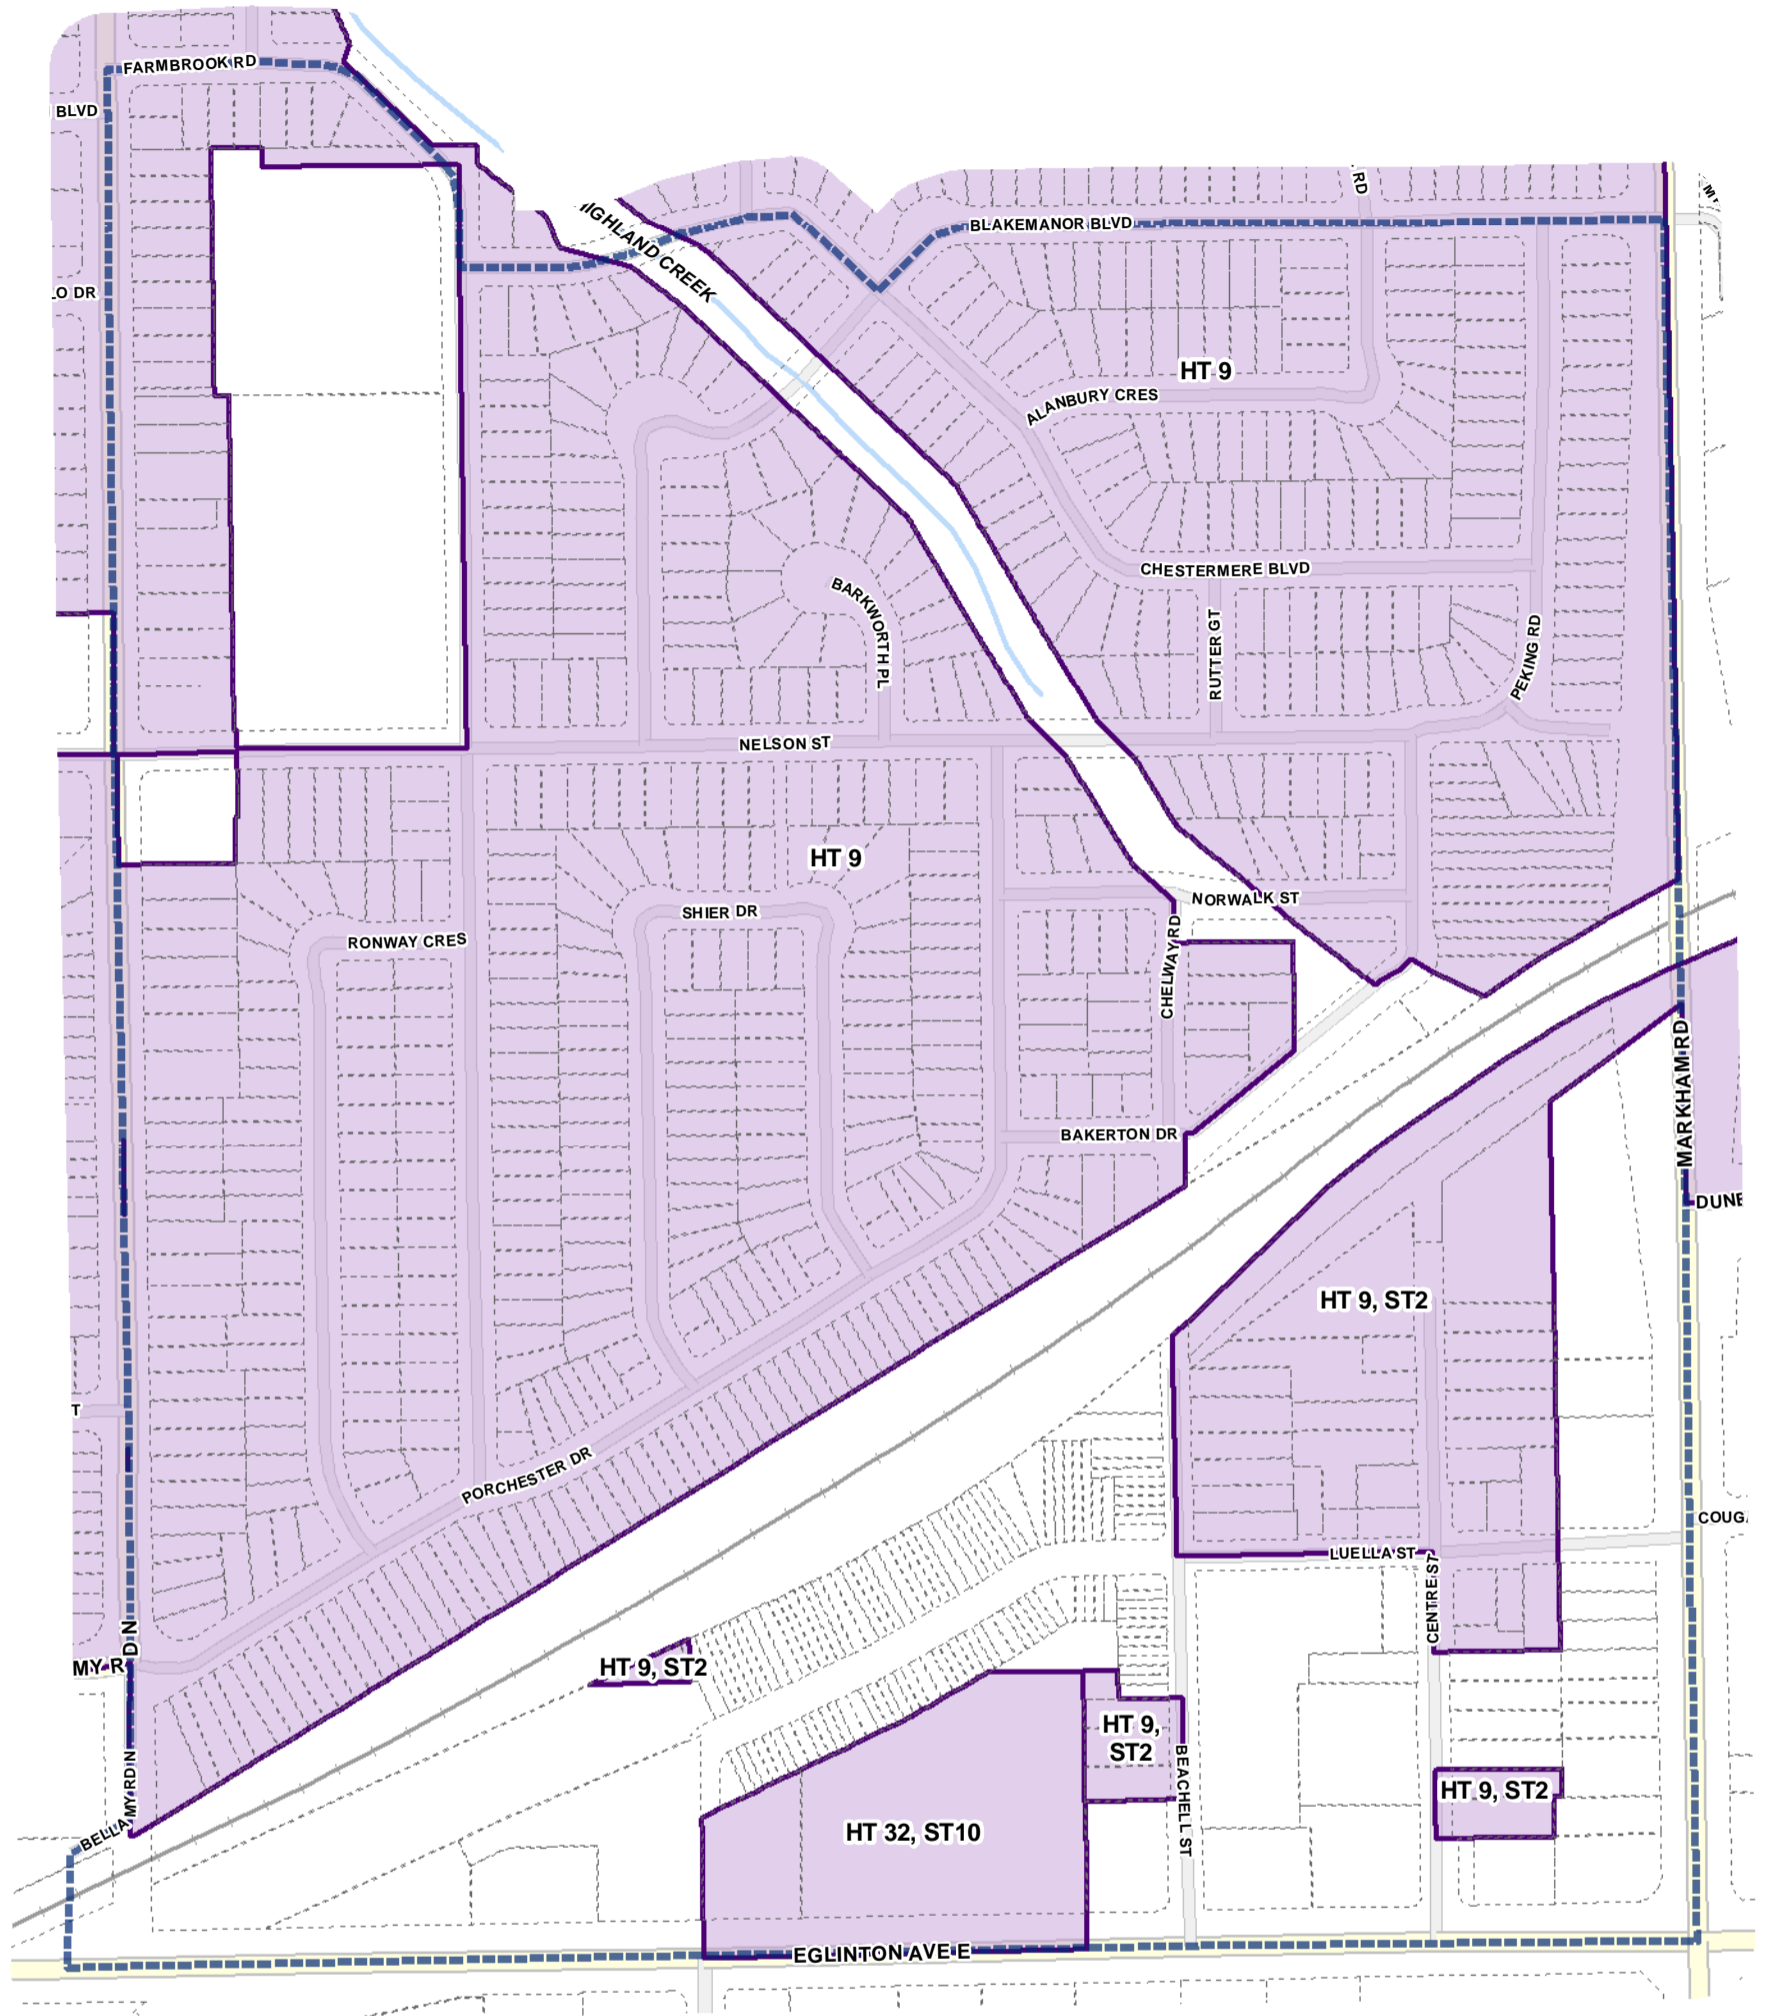

-  Height Overlay
-  Map Sheet Boundary
-  Properties
-  Railway
-  Hydro Line

-  Height Overlay
-  Map Sheet Boundary
-  Properties
-  Railway
-  Hydro Line

Height Overlay Map

April 21, 2010
Planning & Growth Management
Committee Meeting

- Height Overlay
- Map Sheet Boundary
- Properties
- Railway
- Hydro Line

Height Overlay Map

April 21, 2010
Planning & Growth Management
Committee Meeting

- Height Overlay
- Map Sheet Boundary
- Properties
- Railway
- Hydro Line

-  Height Overlay
-  Map Sheet Boundary
-  Properties
-  Railway
-  Hydro Line

-  Height Overlay
-  Map Sheet Boundary
-  Properties
-  Railway
-  Hydro Line

-  Height Overlay
-  Map Sheet Boundary
-  Properties
-  Railway
-  Hydro Line