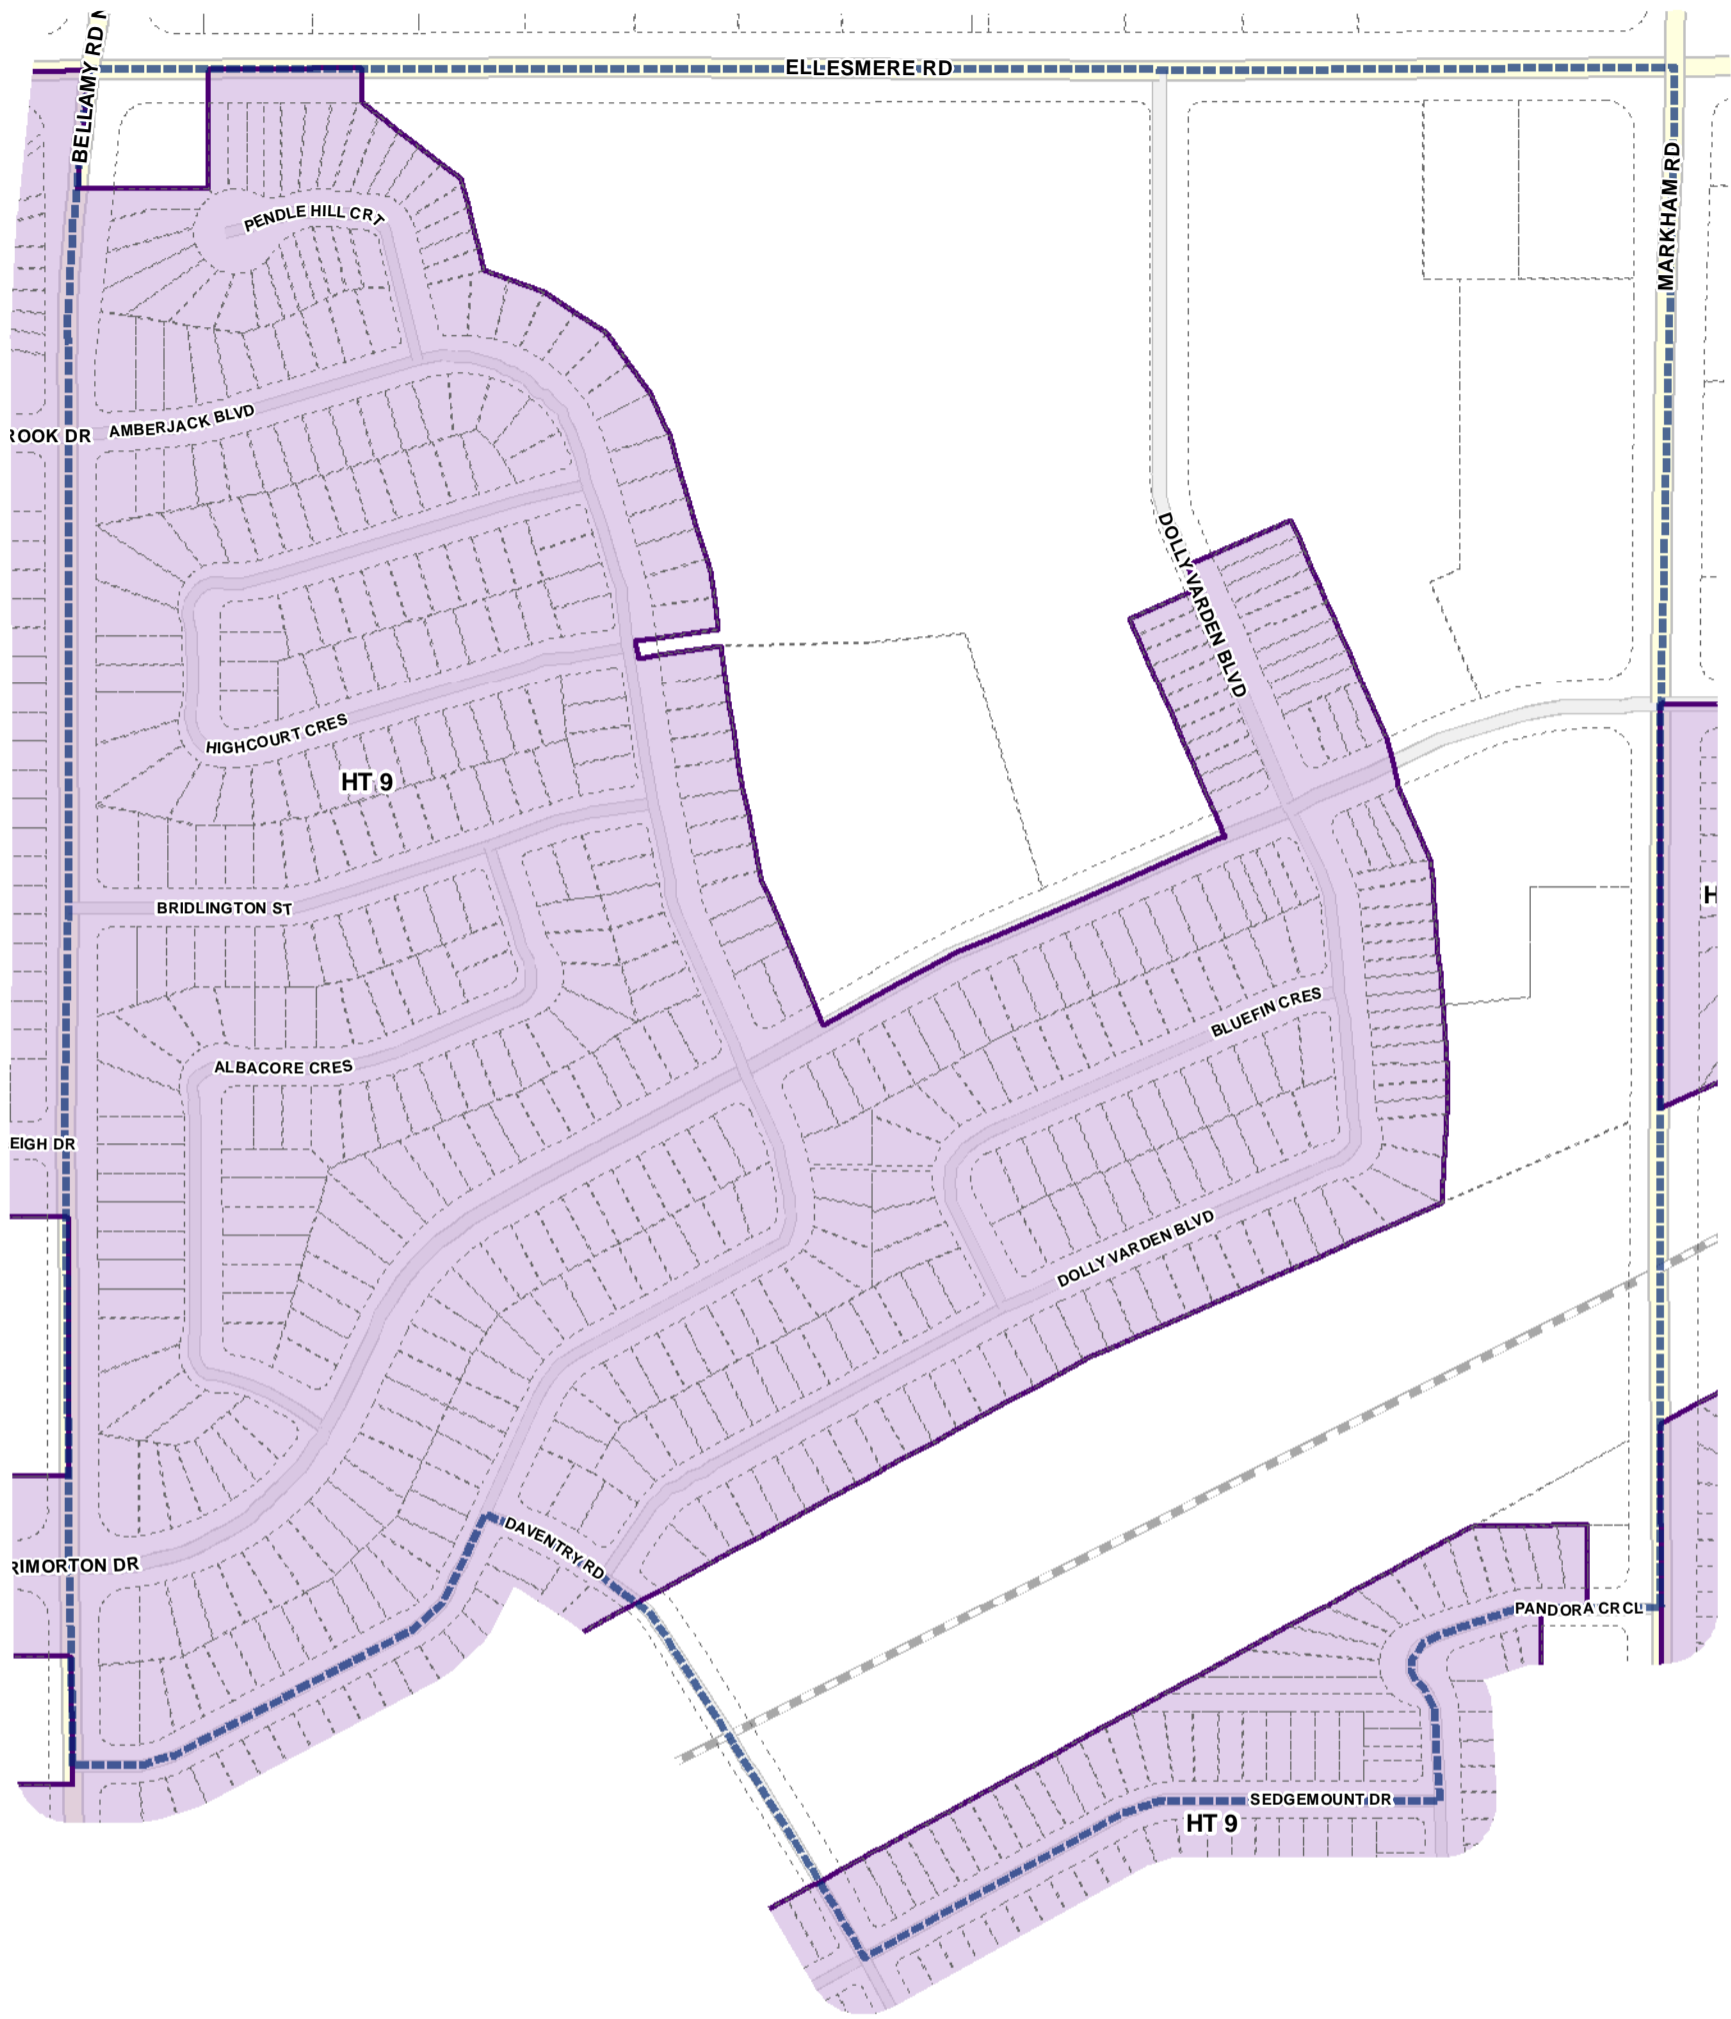

-  Height Overlay
-  Map Sheet Boundary
-  Properties
-  Railway
-  Hydro Line

-  Height Overlay
-  Map Sheet Boundary
-  Properties
-  Railway
-  Hydro Line

Height Overlay Map

April 21, 2010
Planning & Growth Management
Committee Meeting

-  Height Overlay
-  Map Sheet Boundary
-  Properties
-  Railway
-  Hydro Line

Height Overlay Map

April 21, 2010
Planning & Growth Management
Committee Meeting

-  Height Overlay
-  Map Sheet Boundary
-  Properties
-  Railway
-  Hydro Line

-  Height Overlay
-  Map Sheet Boundary
-  Properties
-  Railway
-  Hydro Line

-  Height Overlay
-  Map Sheet Boundary
-  Properties
-  Railway
-  Hydro Line

- Height Overlay
- Map Sheet Boundary
- Properties
- Railway
- Hydro Line