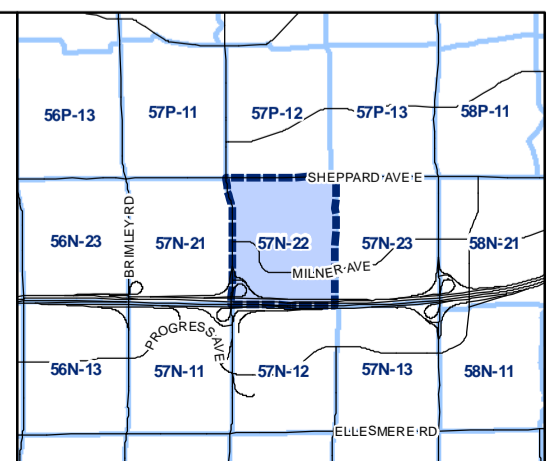

-  Height Overlay
-  Map Sheet Boundary
-  Properties
-  Railway
-  Hydro Line

-  Height Overlay
-  Map Sheet Boundary
-  Properties
-  Railway
-  Hydro Line

-  Height Overlay
-  Map Sheet Boundary
-  Properties
-  Railway
-  Hydro Line

-  Height Overlay
-  Map Sheet Boundary
-  Properties
-  Railway
-  Hydro Line

-  Height Overlay
-  Map Sheet Boundary
-  Properties
-  Railway
-  Hydro Line

Height Overlay Map

April 21, 2010
Planning & Growth Management
Committee Meeting

Toronto City Planning
 Zoning Bylaw Map Book Series

Height Overlay Map

April 21, 2010
 Planning & Growth Management
 Committee Meeting

- Height Overlay
- Map Sheet Boundary
- Properties
- Railway
- Hydro Line