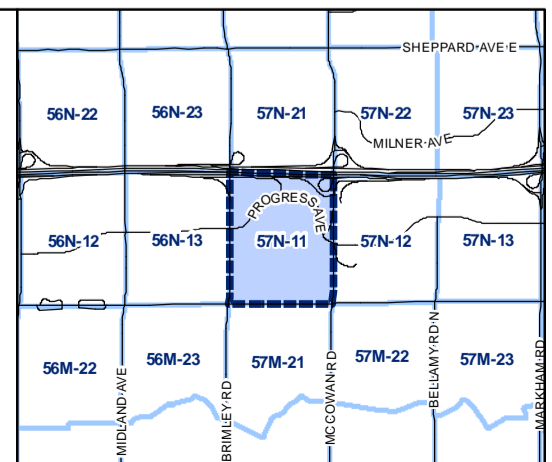

-  Height Overlay
-  Map Sheet Boundary
-  Properties
-  Railway
-  Hydro Line

Height Overlay Map

April 21, 2010
Planning & Growth Management
Committee Meeting

-  Height Overlay
-  Map Sheet Boundary
-  Properties
-  Railway
-  Hydro Line

-  Height Overlay
-  Map Sheet Boundary
-  Properties
-  Railway
-  Hydro Line

-  Height Overlay
-  Map Sheet Boundary
-  Properties
-  Railway
-  Hydro Line

- Height Overlay
- Map Sheet Boundary
- Properties
- Railway
- Hydro Line

-  Height Overlay
-  Map Sheet Boundary
-  Properties
-  Railway
-  Hydro Line

-  Height Overlay
-  Map Sheet Boundary
-  Properties
-  Railway
-  Hydro Line

Height Overlay Map

April 21, 2010
Planning & Growth Management
Committee Meeting