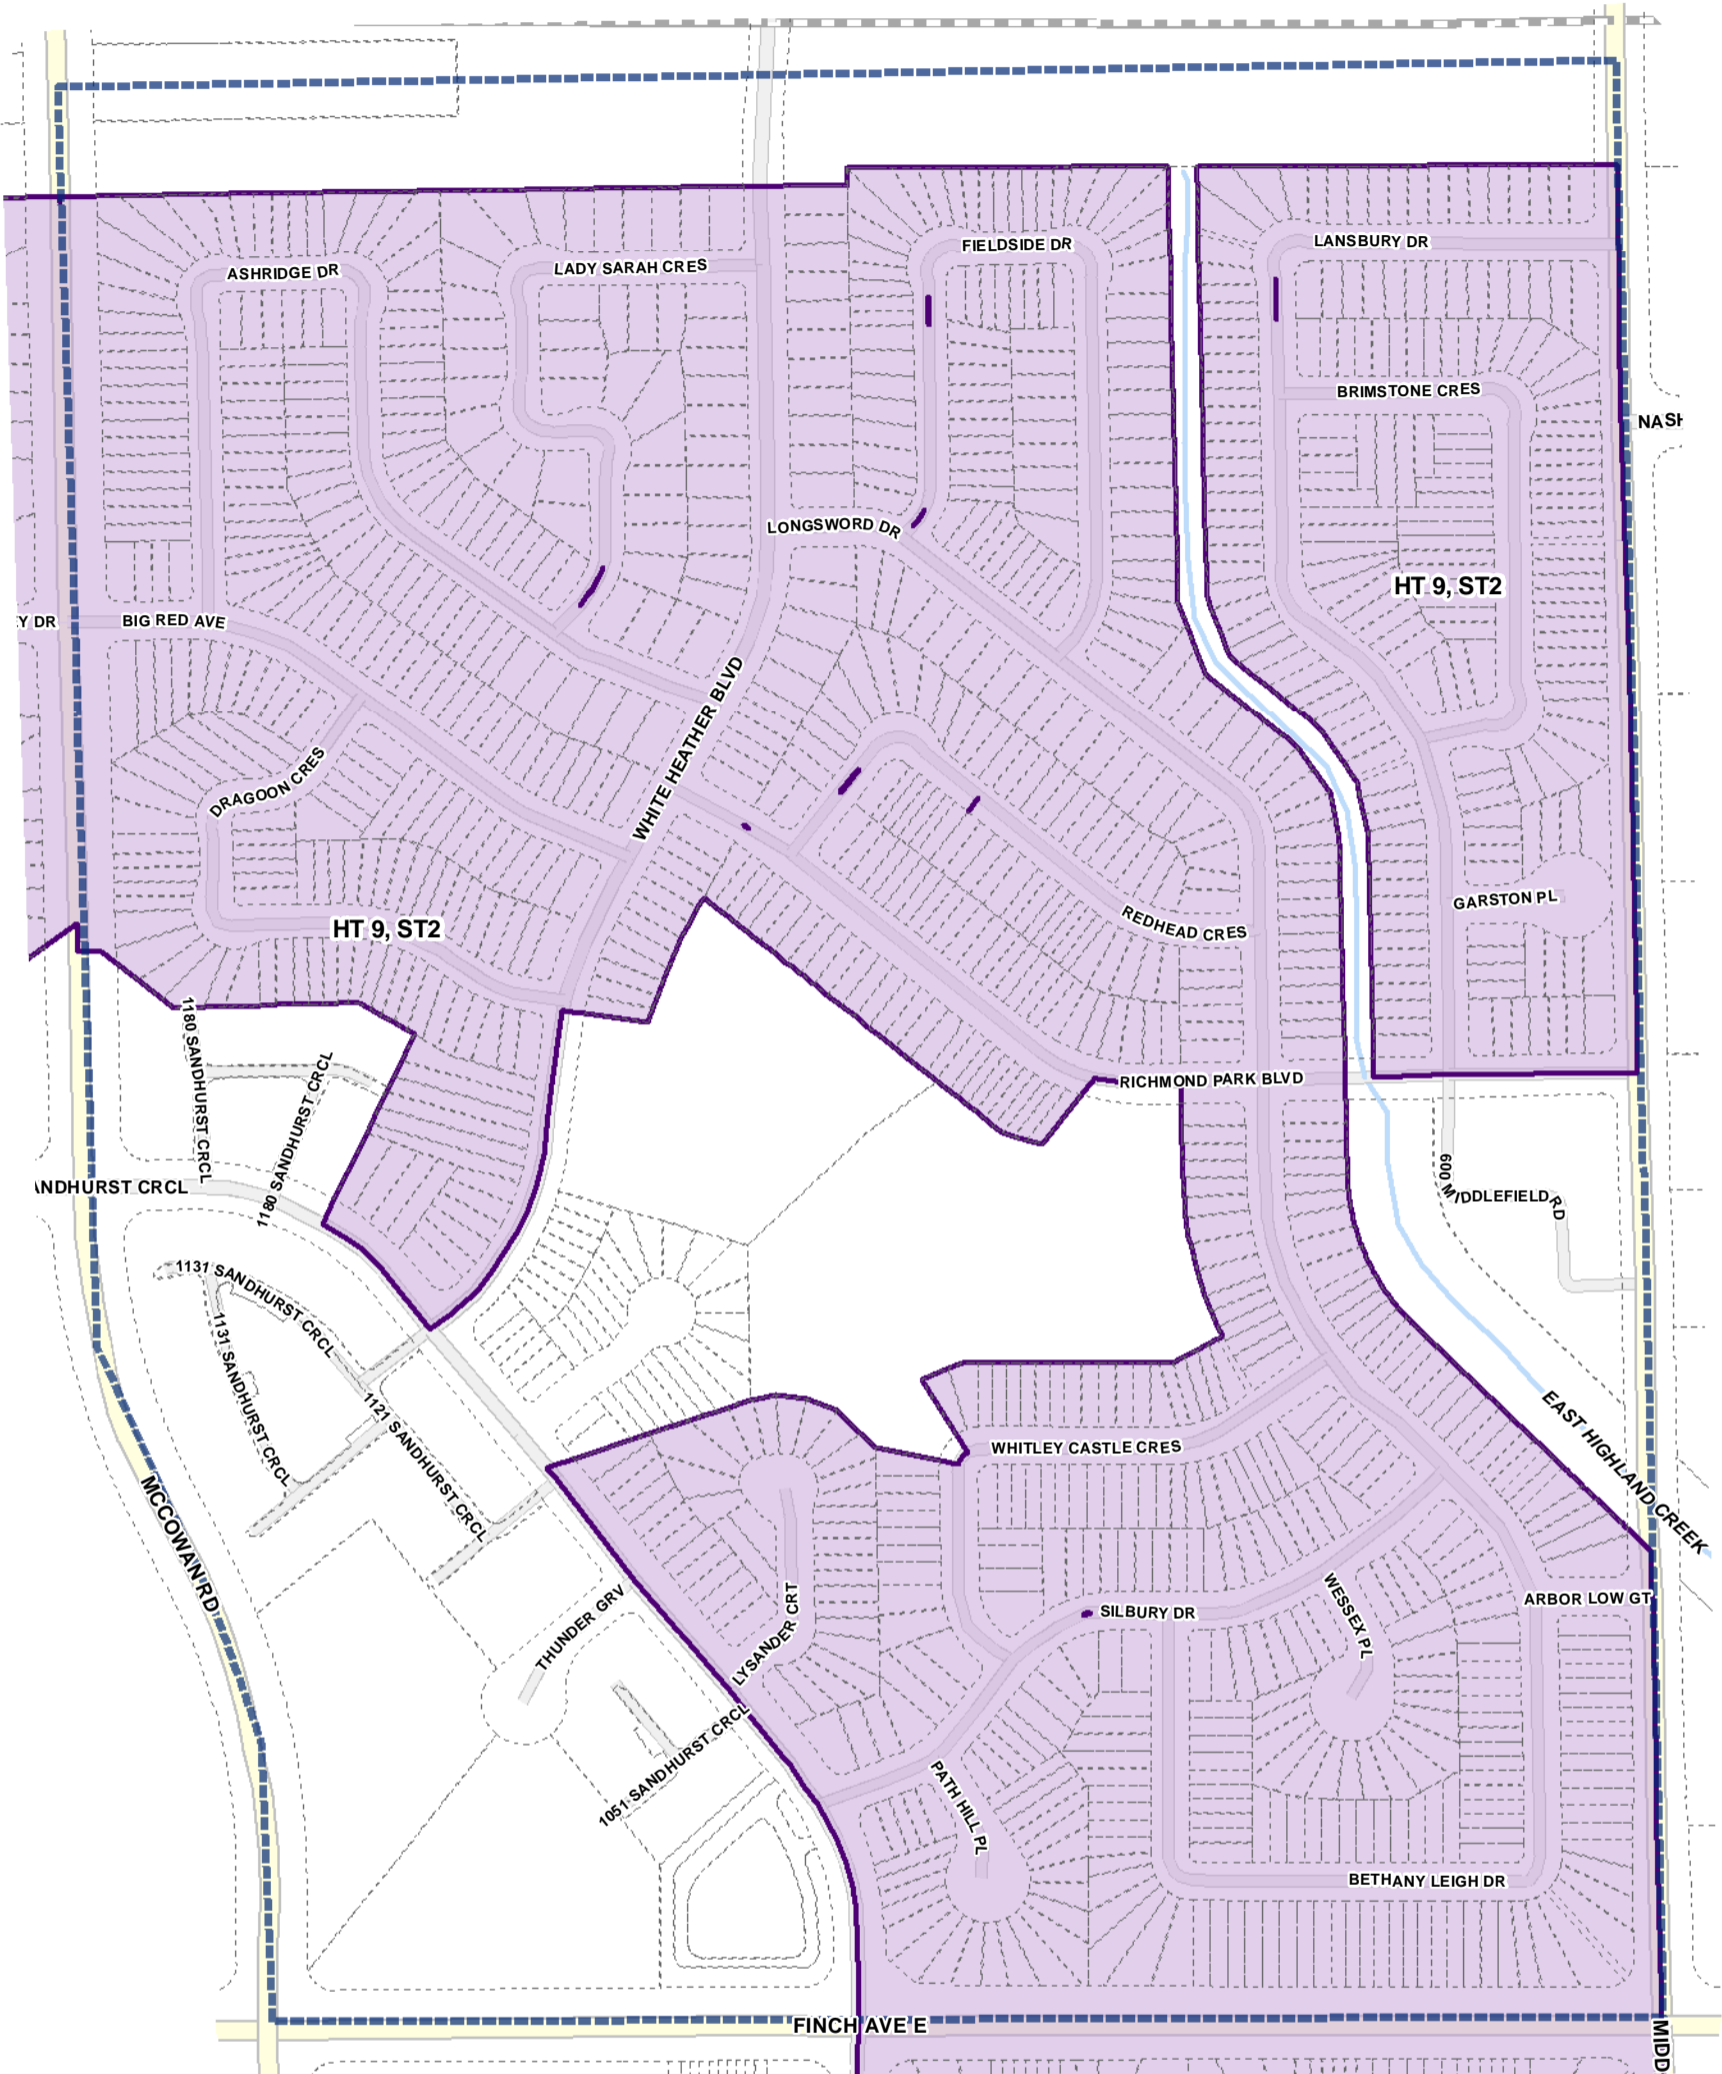

-  Height Overlay
-  Map Sheet Boundary
-  Properties
-  Railway
-  Hydro Line

-  Height Overlay
-  Map Sheet Boundary
-  Properties
-  Railway
-  Hydro Line

-  Height Overlay
-  Map Sheet Boundary
-  Properties
-  Railway
-  Hydro Line

Toronto City Planning
 Zoning Bylaw Map Book Series

Height Overlay Map

April 21, 2010
 Planning & Growth Management
 Committee Meeting

- Height Overlay
- Map Sheet Boundary
- Properties
- Railway
- Hydro Line

-  Height Overlay
-  Map Sheet Boundary
-  Properties
-  Railway
-  Hydro Line

-  Height Overlay
-  Map Sheet Boundary
-  Properties
-  Railway
-  Hydro Line

Toronto City Planning
 Zoning Bylaw Map Book Series