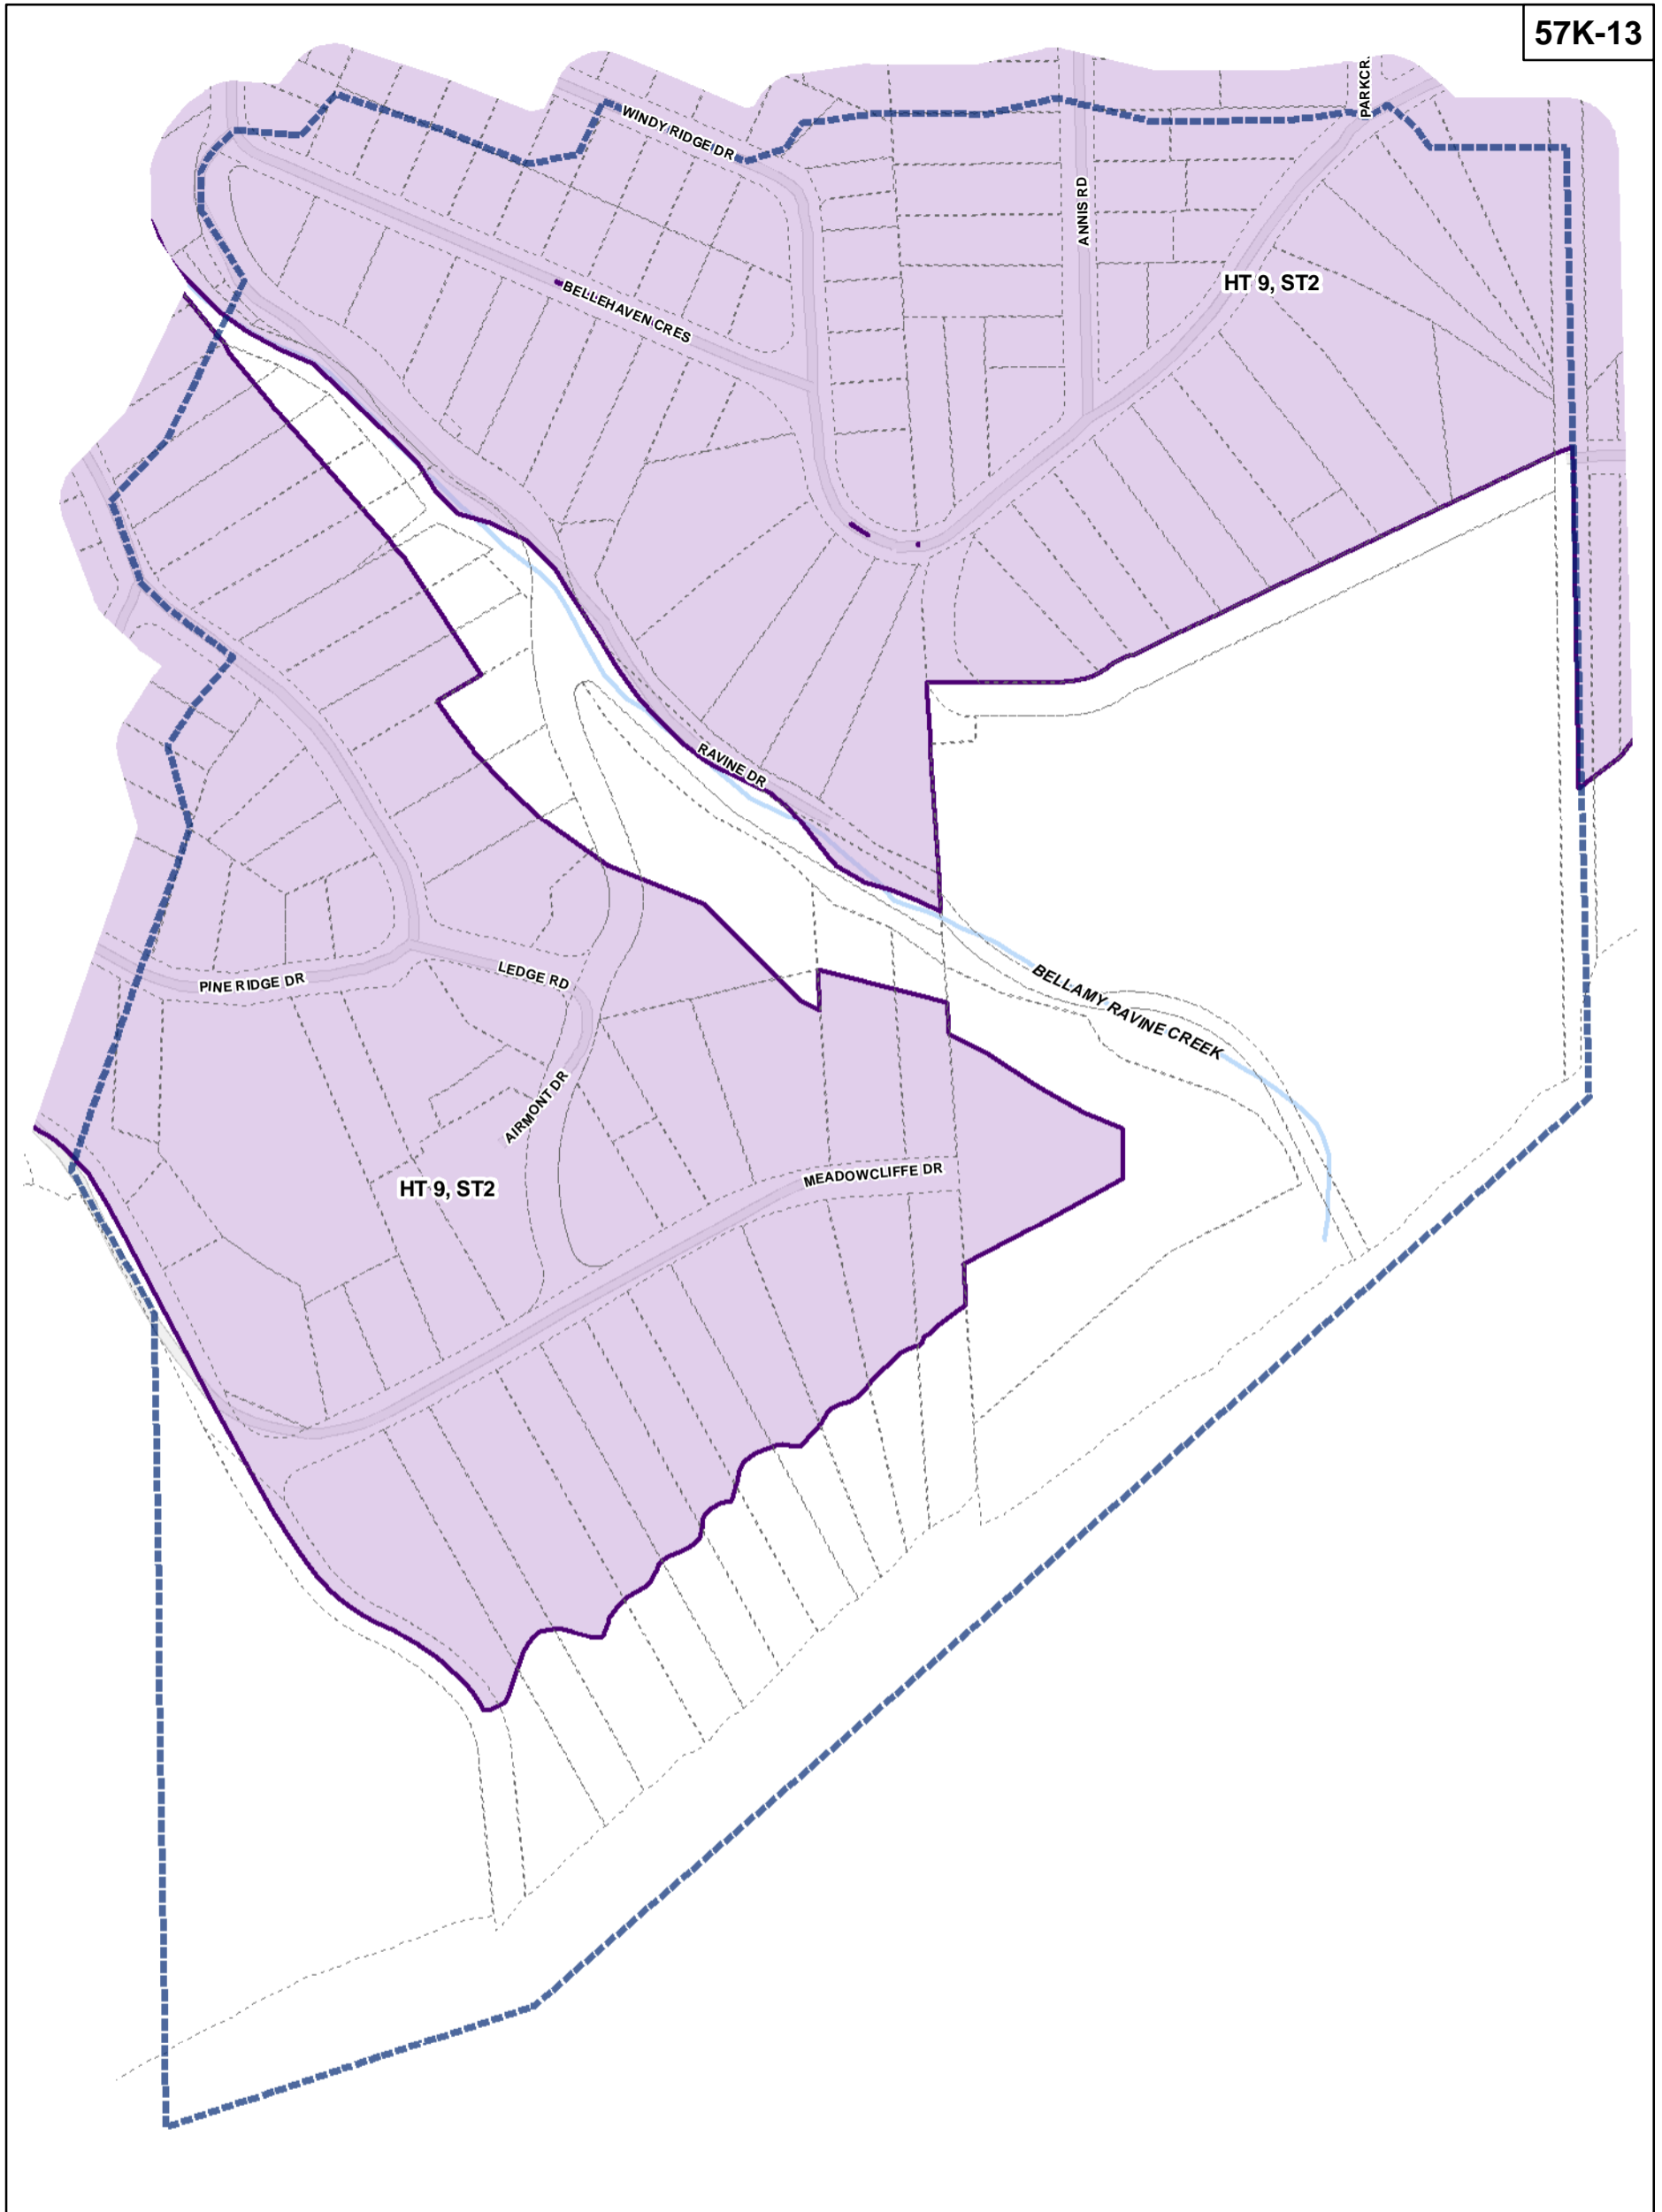

Height Overlay Map

April 21, 2010
Planning & Growth Management
Committee Meeting

-  Height Overlay
-  Map Sheet Boundary
-  Properties
-  Railway
-  Hydro Line

-  Height Overlay
-  Map Sheet Boundary
-  Properties
-  Railway
-  Hydro Line

Toronto City Planning
 Zoning Bylaw Map Book Series

Height Overlay Map

April 21, 2010
 Planning & Growth Management
 Committee Meeting

- Height Overlay
- Map Sheet Boundary
- Properties
- Railway
- Hydro Line