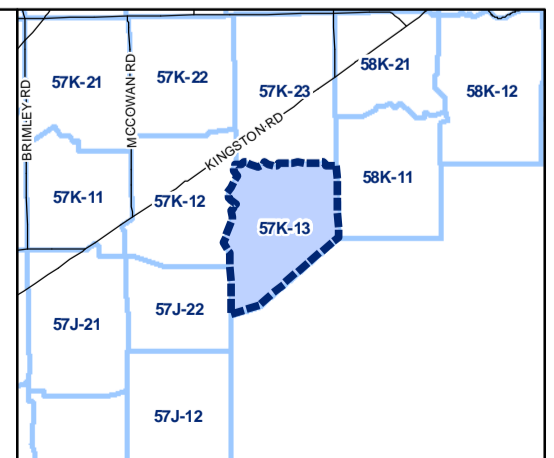

Toronto City Planning
 Zoning Bylaw Map Book Series

Height Overlay Map

April 21, 2010
 Planning & Growth Management
 Committee Meeting

- Height Overlay
- Map Sheet Boundary
- Properties
- Railway
- Hydro Line

Height Overlay Map

April 21, 2010
Planning & Growth Management
Committee Meeting

-  Height Overlay
-  Map Sheet Boundary
-  Properties
-  Railway
-  Hydro Line

-  Height Overlay
-  Map Sheet Boundary
-  Properties
-  Railway
-  Hydro Line