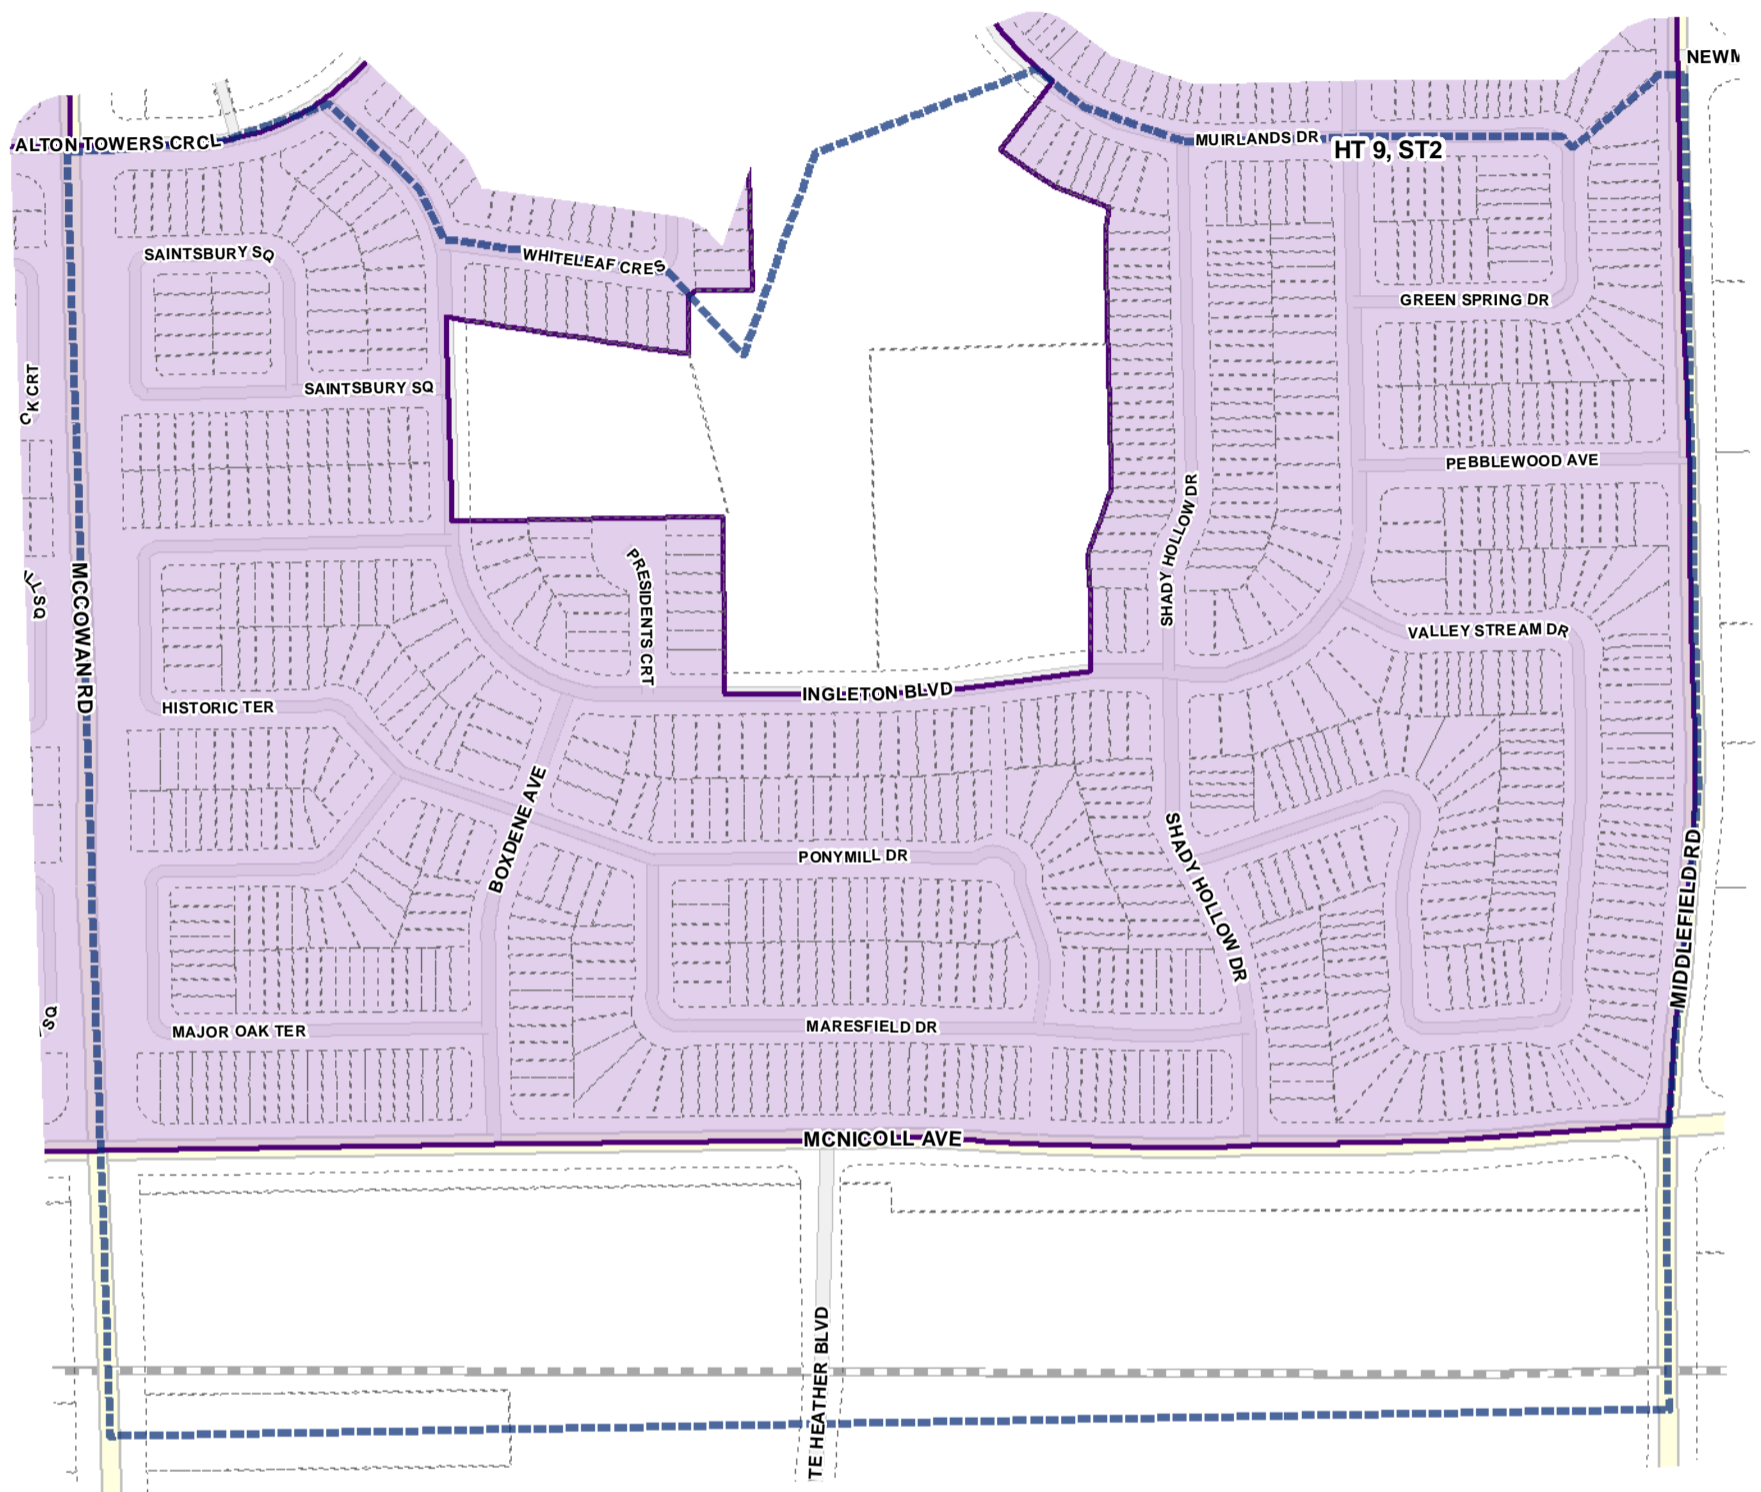

-  Height Overlay
-  Map Sheet Boundary
-  Properties
-  Railway
-  Hydro Line

-  Height Overlay
-  Map Sheet Boundary
-  Properties
-  Railway
-  Hydro Line

Toronto City Planning
 Zoning Bylaw Map Book Series

Height Overlay Map

April 21, 2010
 Planning & Growth Management
 Committee Meeting

- Height Overlay
- Map Sheet Boundary
- Properties
- Railway
- Hydro Line

-  Height Overlay
-  Map Sheet Boundary
-  Properties
-  Railway
-  Hydro Line

-  Height Overlay
-  Map Sheet Boundary
-  Properties
-  Railway
-  Hydro Line

- Height Overlay
- Map Sheet Boundary
- Properties
- Railway
- Hydro Line

-  Height Overlay
-  Map Sheet Boundary
-  Properties
-  Railway
-  Hydro Line