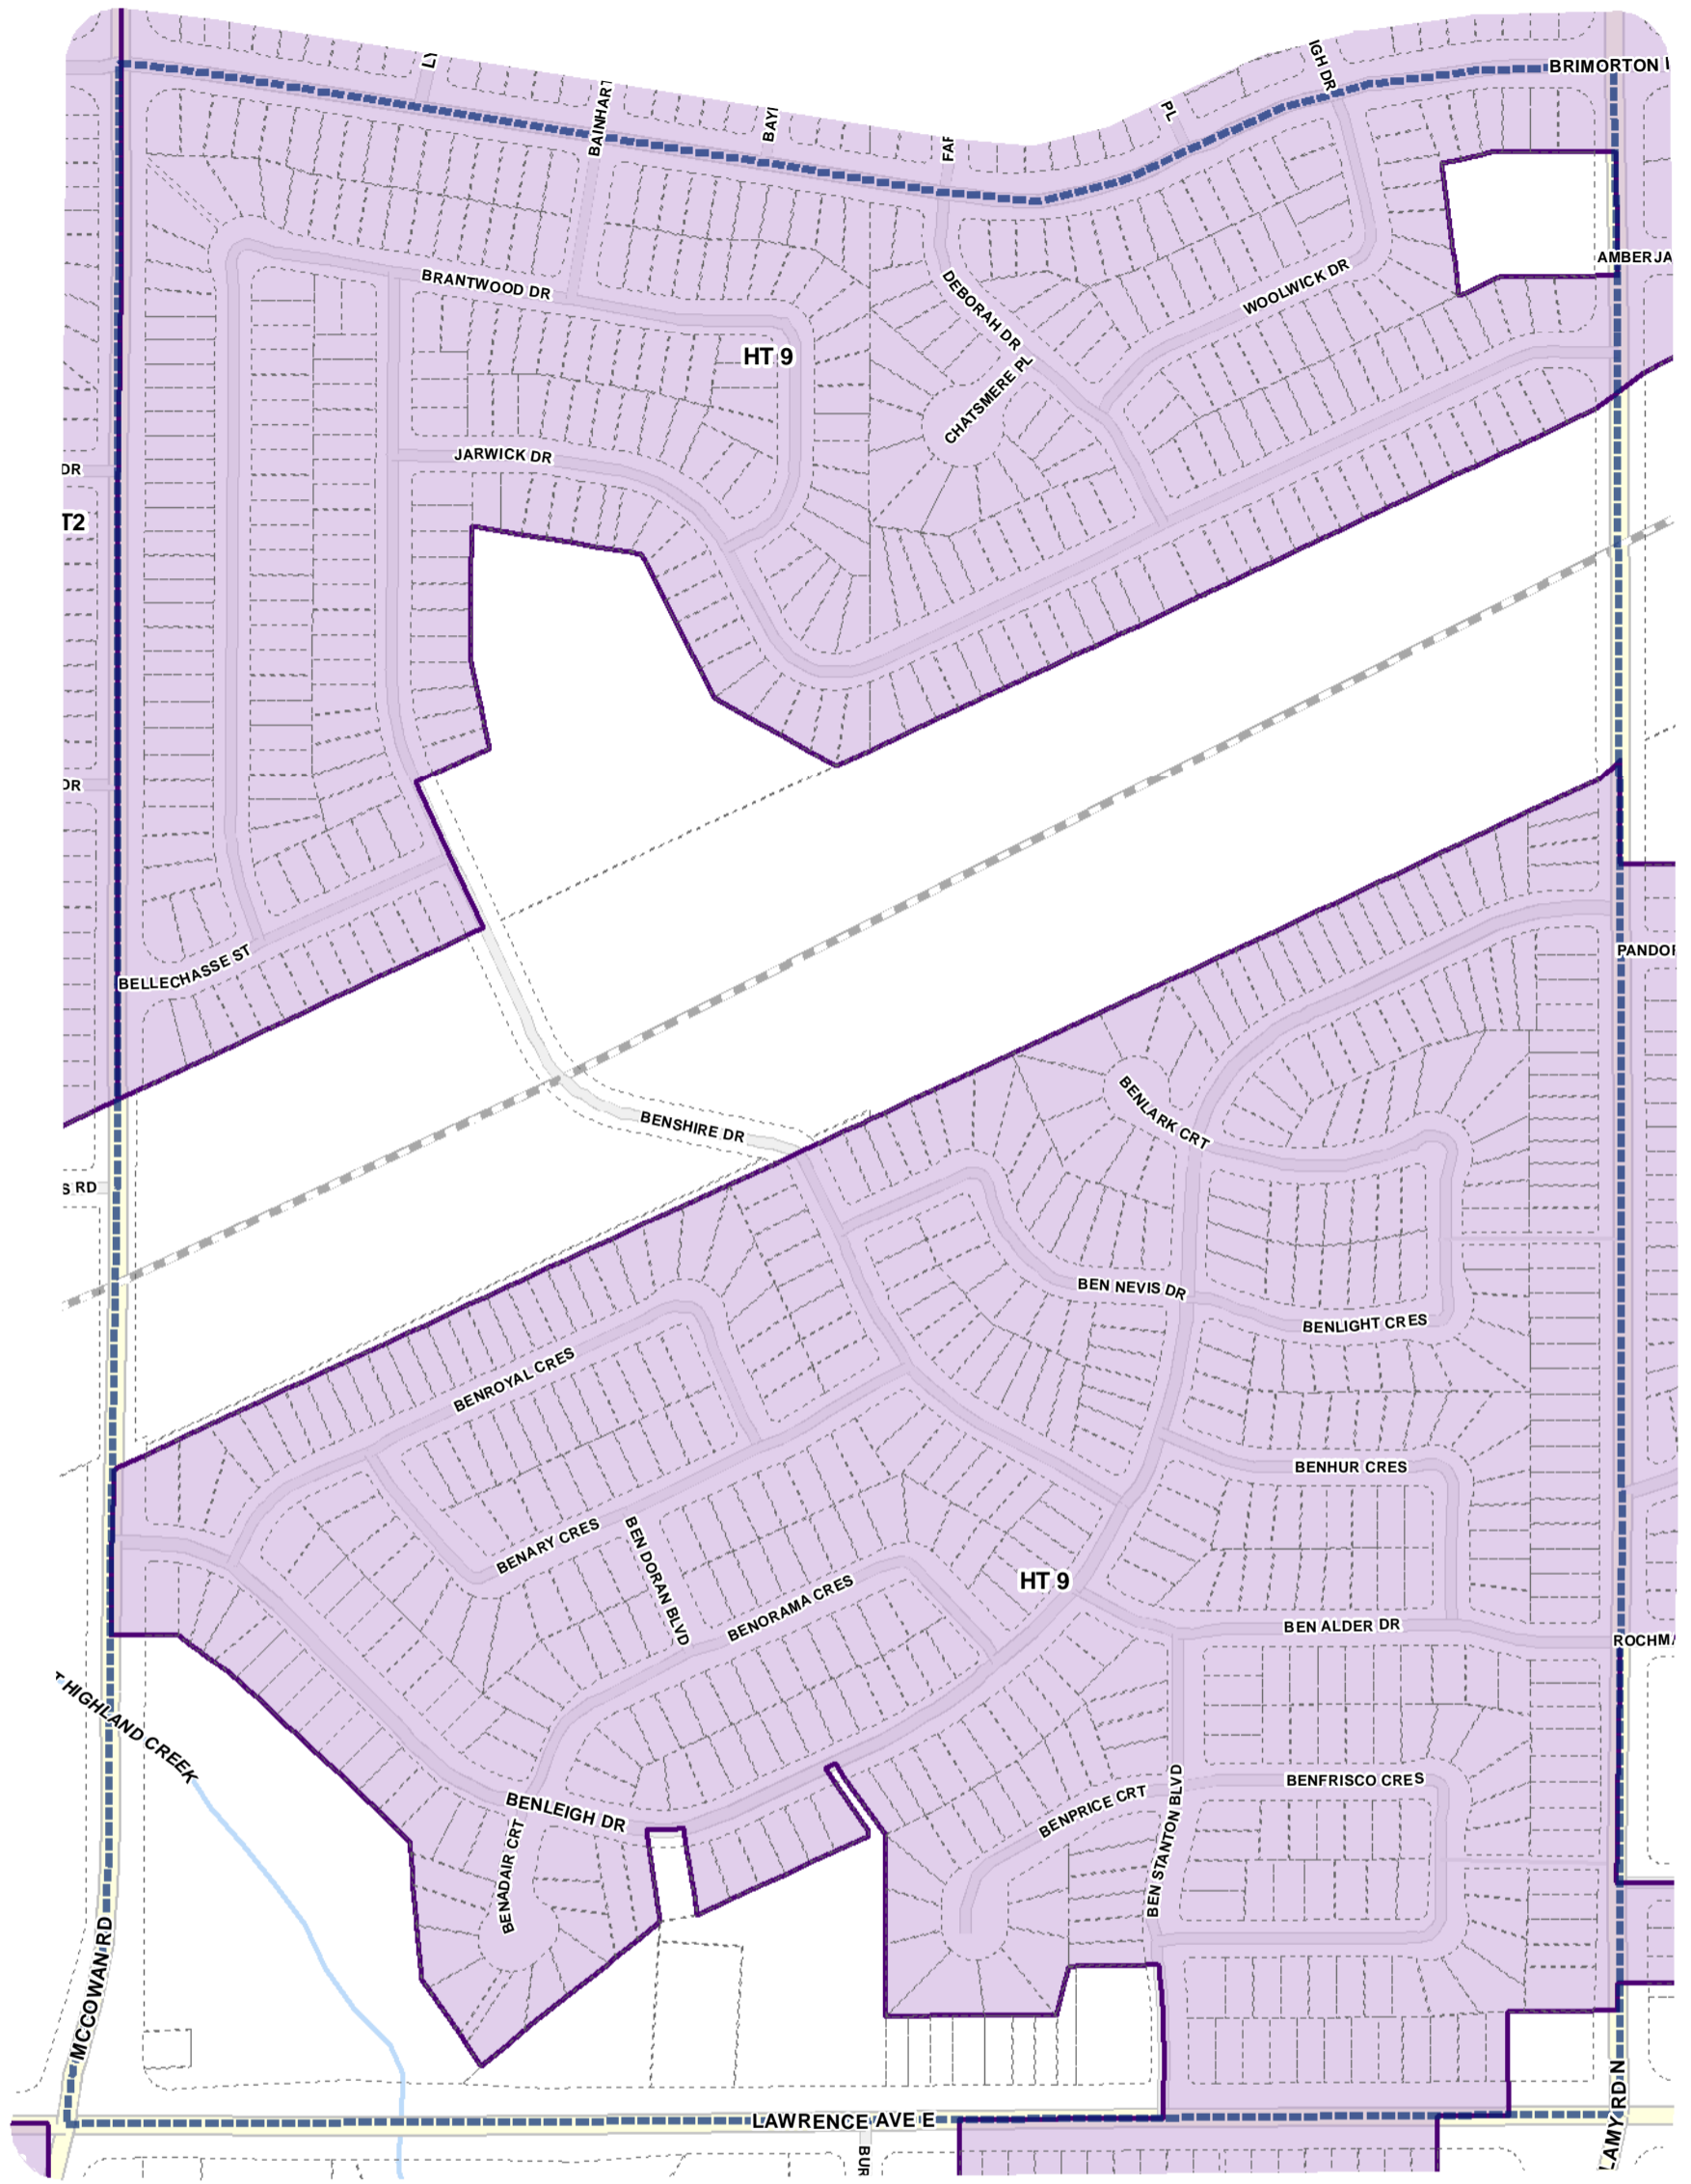

- Height Overlay
- Map Sheet Boundary
- Properties
- Railway
- Hydro Line

Height Overlay Map

April 21, 2010
Planning & Growth Management
Committee Meeting

- Height Overlay
- Map Sheet Boundary
- Properties
- Railway
- Hydro Line

-  Height Overlay
-  Map Sheet Boundary
-  Properties
-  Railway
-  Hydro Line

-  Height Overlay
-  Map Sheet Boundary
-  Properties
-  Railway
-  Hydro Line

-  Height Overlay
-  Map Sheet Boundary
-  Properties
-  Railway
-  Hydro Line

-  Height Overlay
-  Map Sheet Boundary
-  Properties
-  Railway
-  Hydro Line

-  Height Overlay
-  Map Sheet Boundary
-  Properties
-  Railway
-  Hydro Line

Height Overlay Map

April 21, 2010
Planning & Growth Management
Committee Meeting