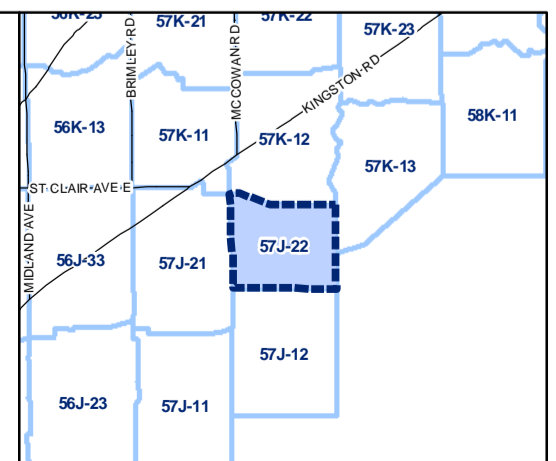

Height Overlay Map

April 21, 2010
Planning & Growth Management
Committee Meeting

-  Height Overlay
-  Map Sheet Boundary
-  Properties
-  Railway
-  Hydro Line

-  Height Overlay
-  Map Sheet Boundary
-  Properties
-  Railway
-  Hydro Line

Toronto City Planning
 Zoning Bylaw Map Book Series

Height Overlay Map

April 21, 2010
 Planning & Growth Management
 Committee Meeting

- Height Overlay
- Map Sheet Boundary
- Properties
- Railway
- Hydro Line