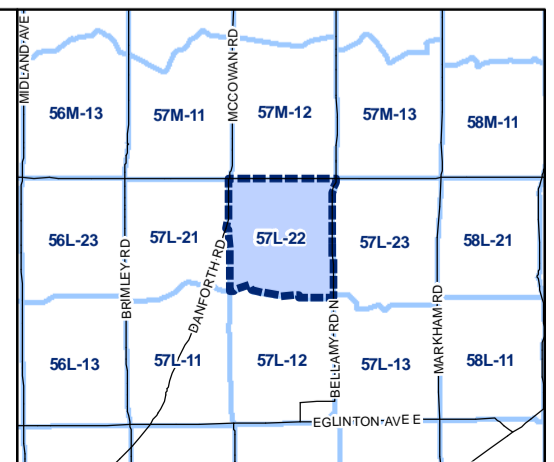

-  Height Overlay
-  Map Sheet Boundary
-  Properties
-  Railway
-  Hydro Line

-  Height Overlay
-  Map Sheet Boundary
-  Properties
-  Railway
-  Hydro Line

-  Height Overlay
-  Map Sheet Boundary
-  Properties
-  Railway
-  Hydro Line

-  Height Overlay
-  Map Sheet Boundary
-  Properties
-  Railway
-  Hydro Line

-  Height Overlay
-  Map Sheet Boundary
-  Properties
-  Railway
-  Hydro Line

Height Overlay Map

April 21, 2010
Planning & Growth Management
Committee Meeting