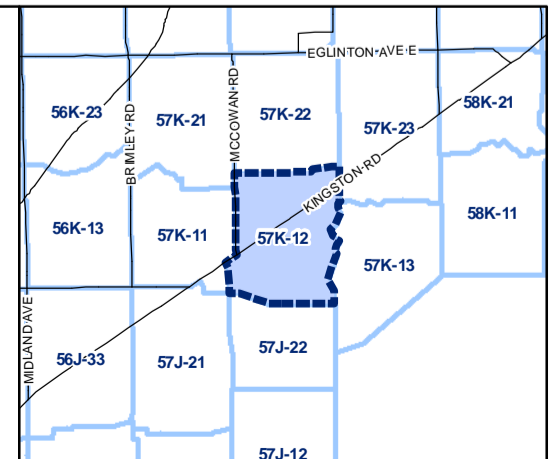

Toronto City Planning
 Zoning Bylaw Map Book Series

Height Overlay Map

April 21, 2010
 Planning & Growth Management
 Committee Meeting

- Height Overlay
- Map Sheet Boundary
- Properties
- Railway
- Hydro Line