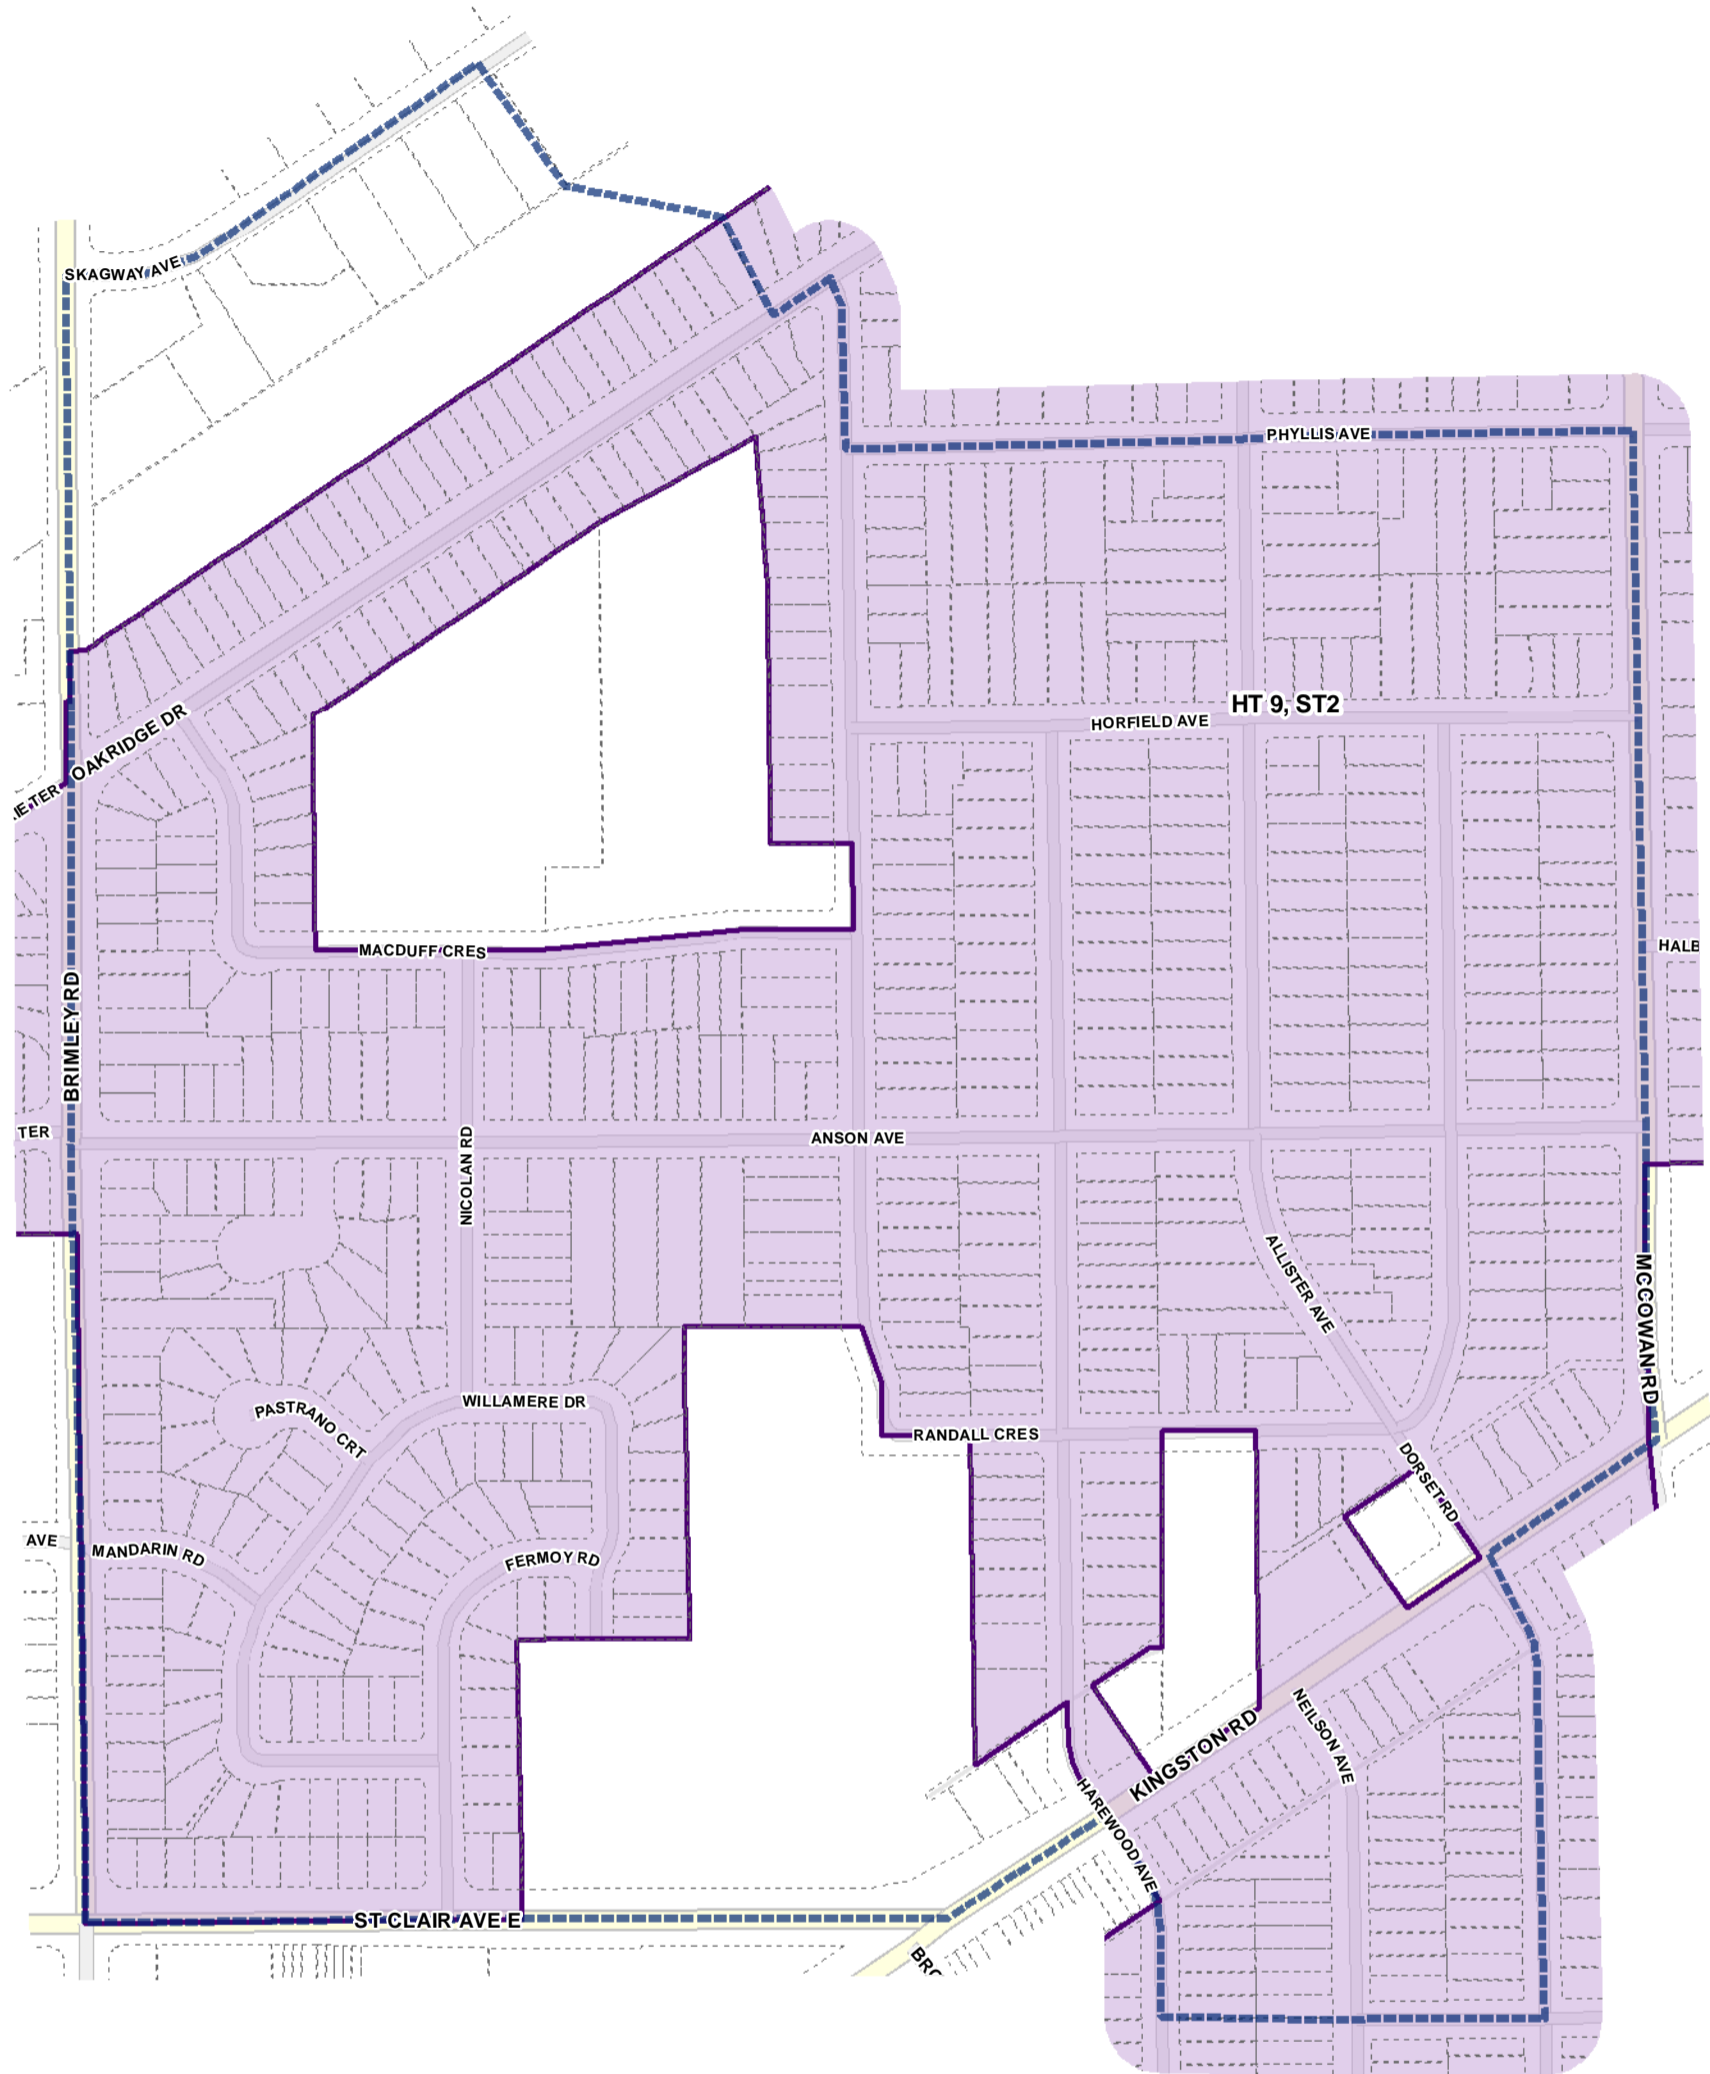

Height Overlay Map

April 21, 2010
Planning & Growth Management
Committee Meeting

-  Height Overlay
-  Map Sheet Boundary
-  Properties
-  Railway
-  Hydro Line

-  Height Overlay
-  Map Sheet Boundary
-  Properties
-  Railway
-  Hydro Line

Toronto City Planning
 Zoning Bylaw Map Book Series

Height Overlay Map

April 21, 2010
 Planning & Growth Management
 Committee Meeting

- Height Overlay
- Map Sheet Boundary
- Properties
- Railway
- Hydro Line