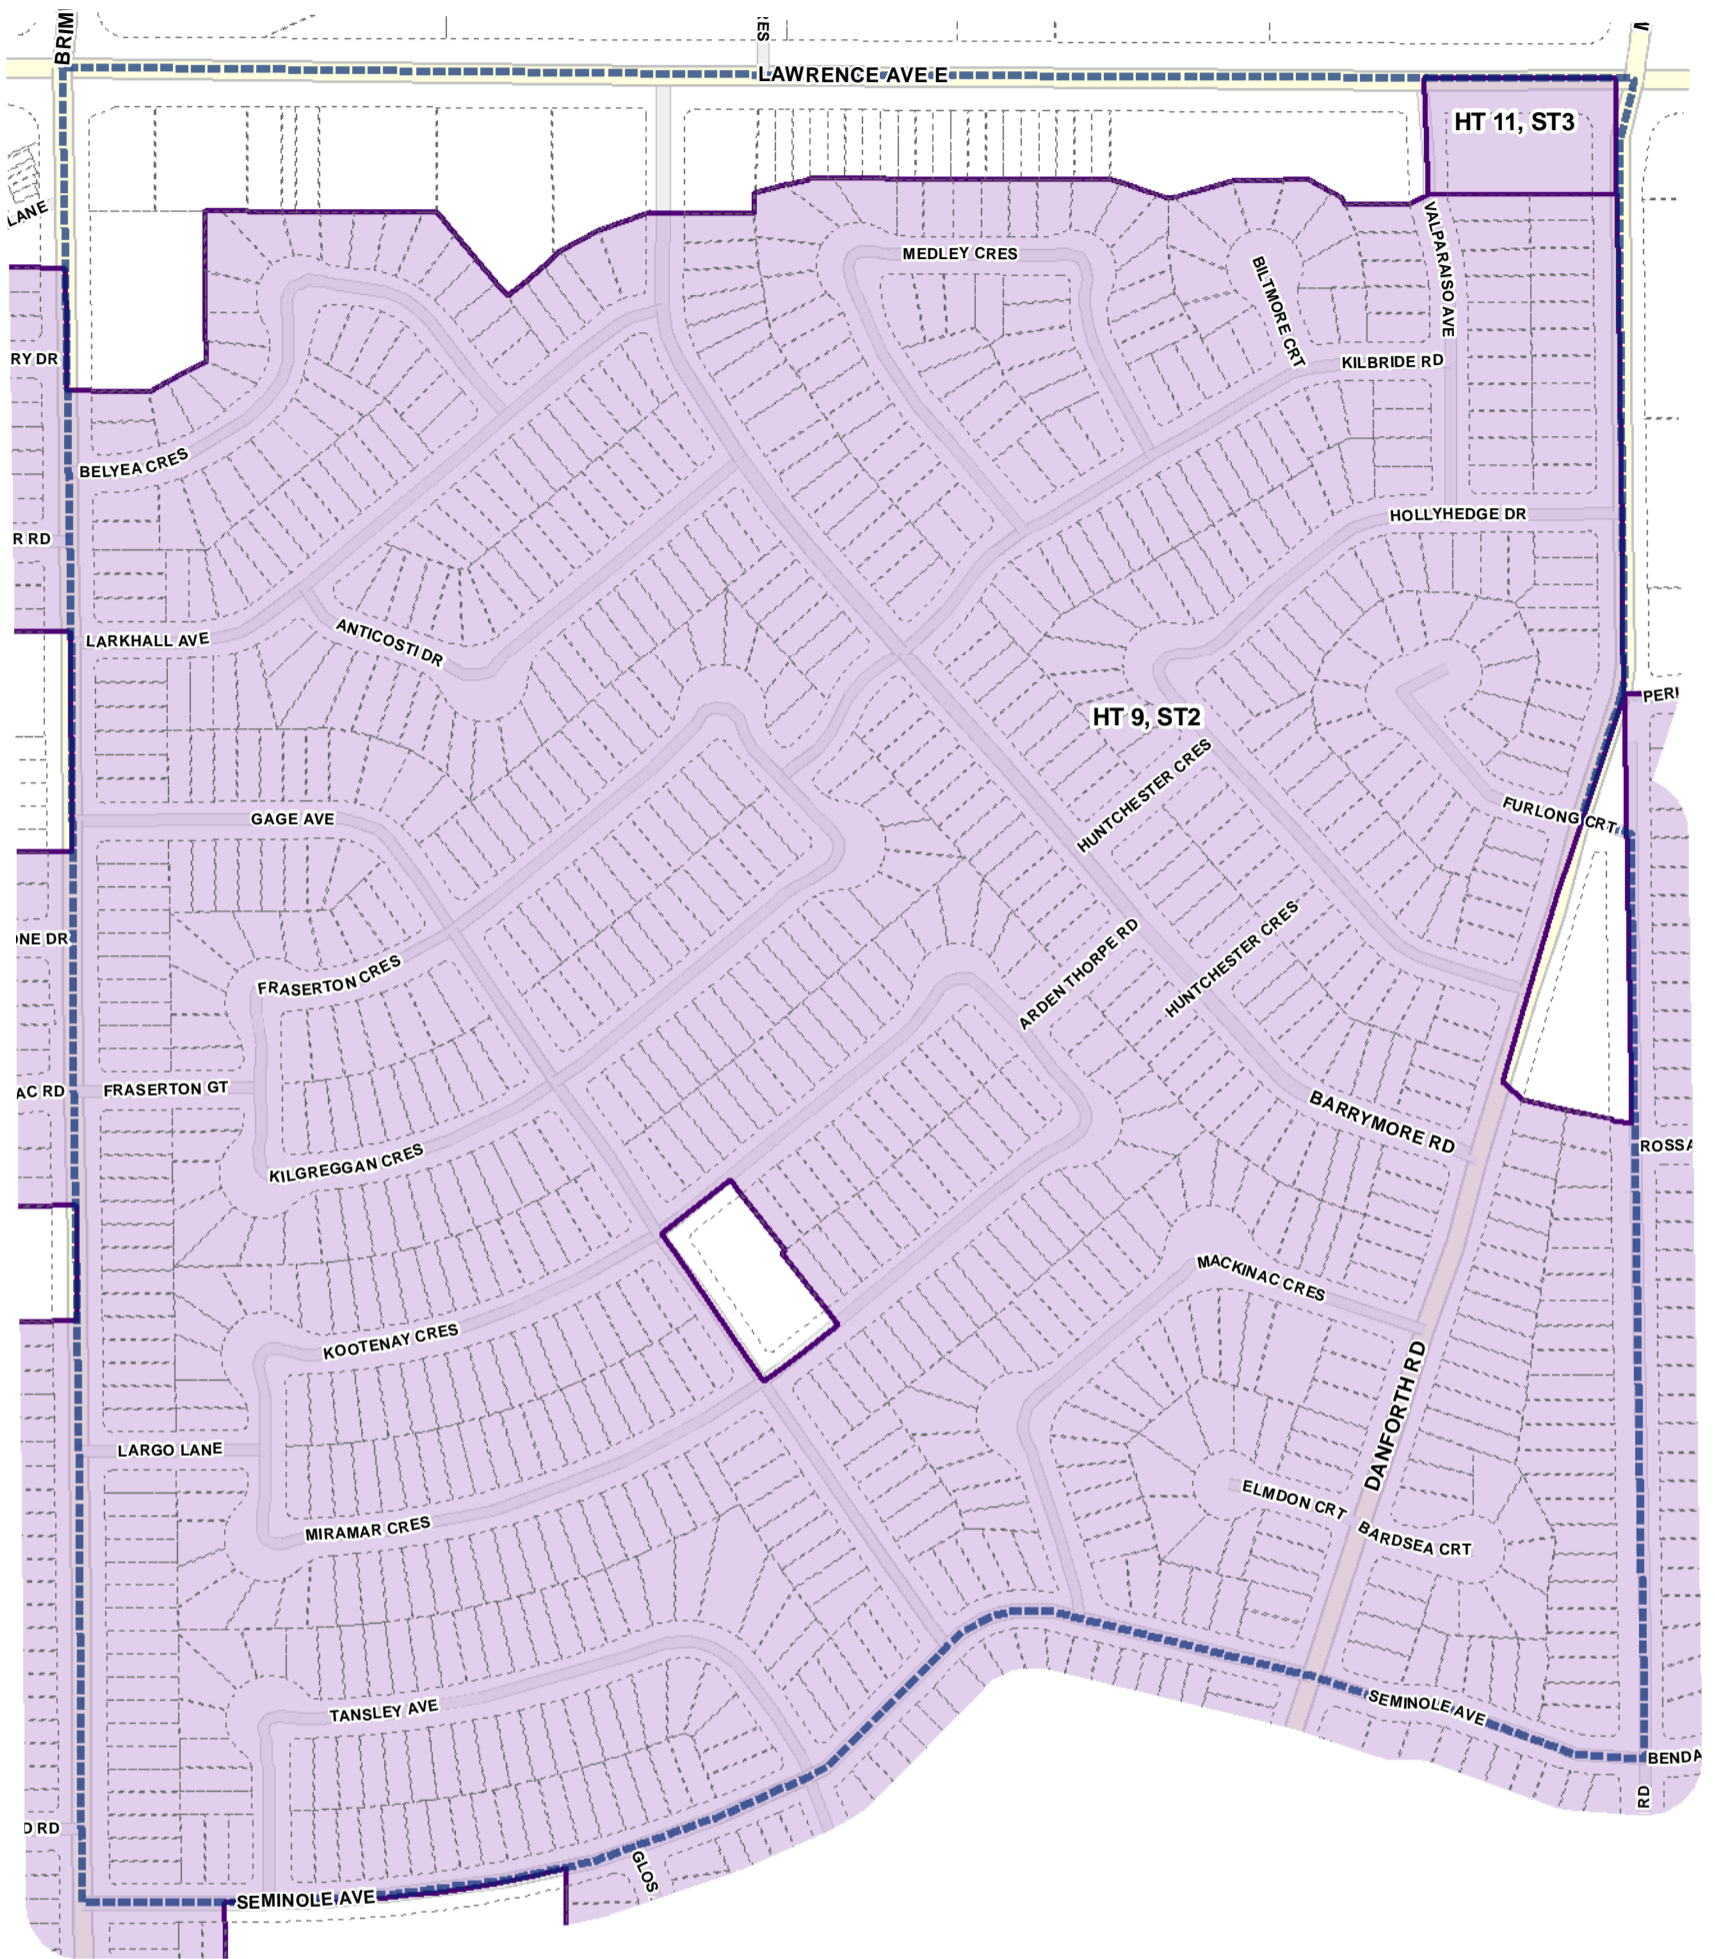

-  Height Overlay
-  Map Sheet Boundary
-  Properties
-  Railway
-  Hydro Line

-  Height Overlay
-  Map Sheet Boundary
-  Properties
-  Railway
-  Hydro Line

Height Overlay Map

April 21, 2010
Planning & Growth Management
Committee Meeting

- Height Overlay
- Map Sheet Boundary
- Properties
- Railway
- Hydro Line

Height Overlay Map

April 21, 2010
Planning & Growth Management
Committee Meeting

- Height Overlay
- Map Sheet Boundary
- Properties
- Railway
- Hydro Line

-  Height Overlay
-  Map Sheet Boundary
-  Properties
-  Railway
-  Hydro Line

-  Height Overlay
-  Map Sheet Boundary
-  Properties
-  Railway
-  Hydro Line

-  Height Overlay
-  Map Sheet Boundary
-  Properties
-  Railway
-  Hydro Line