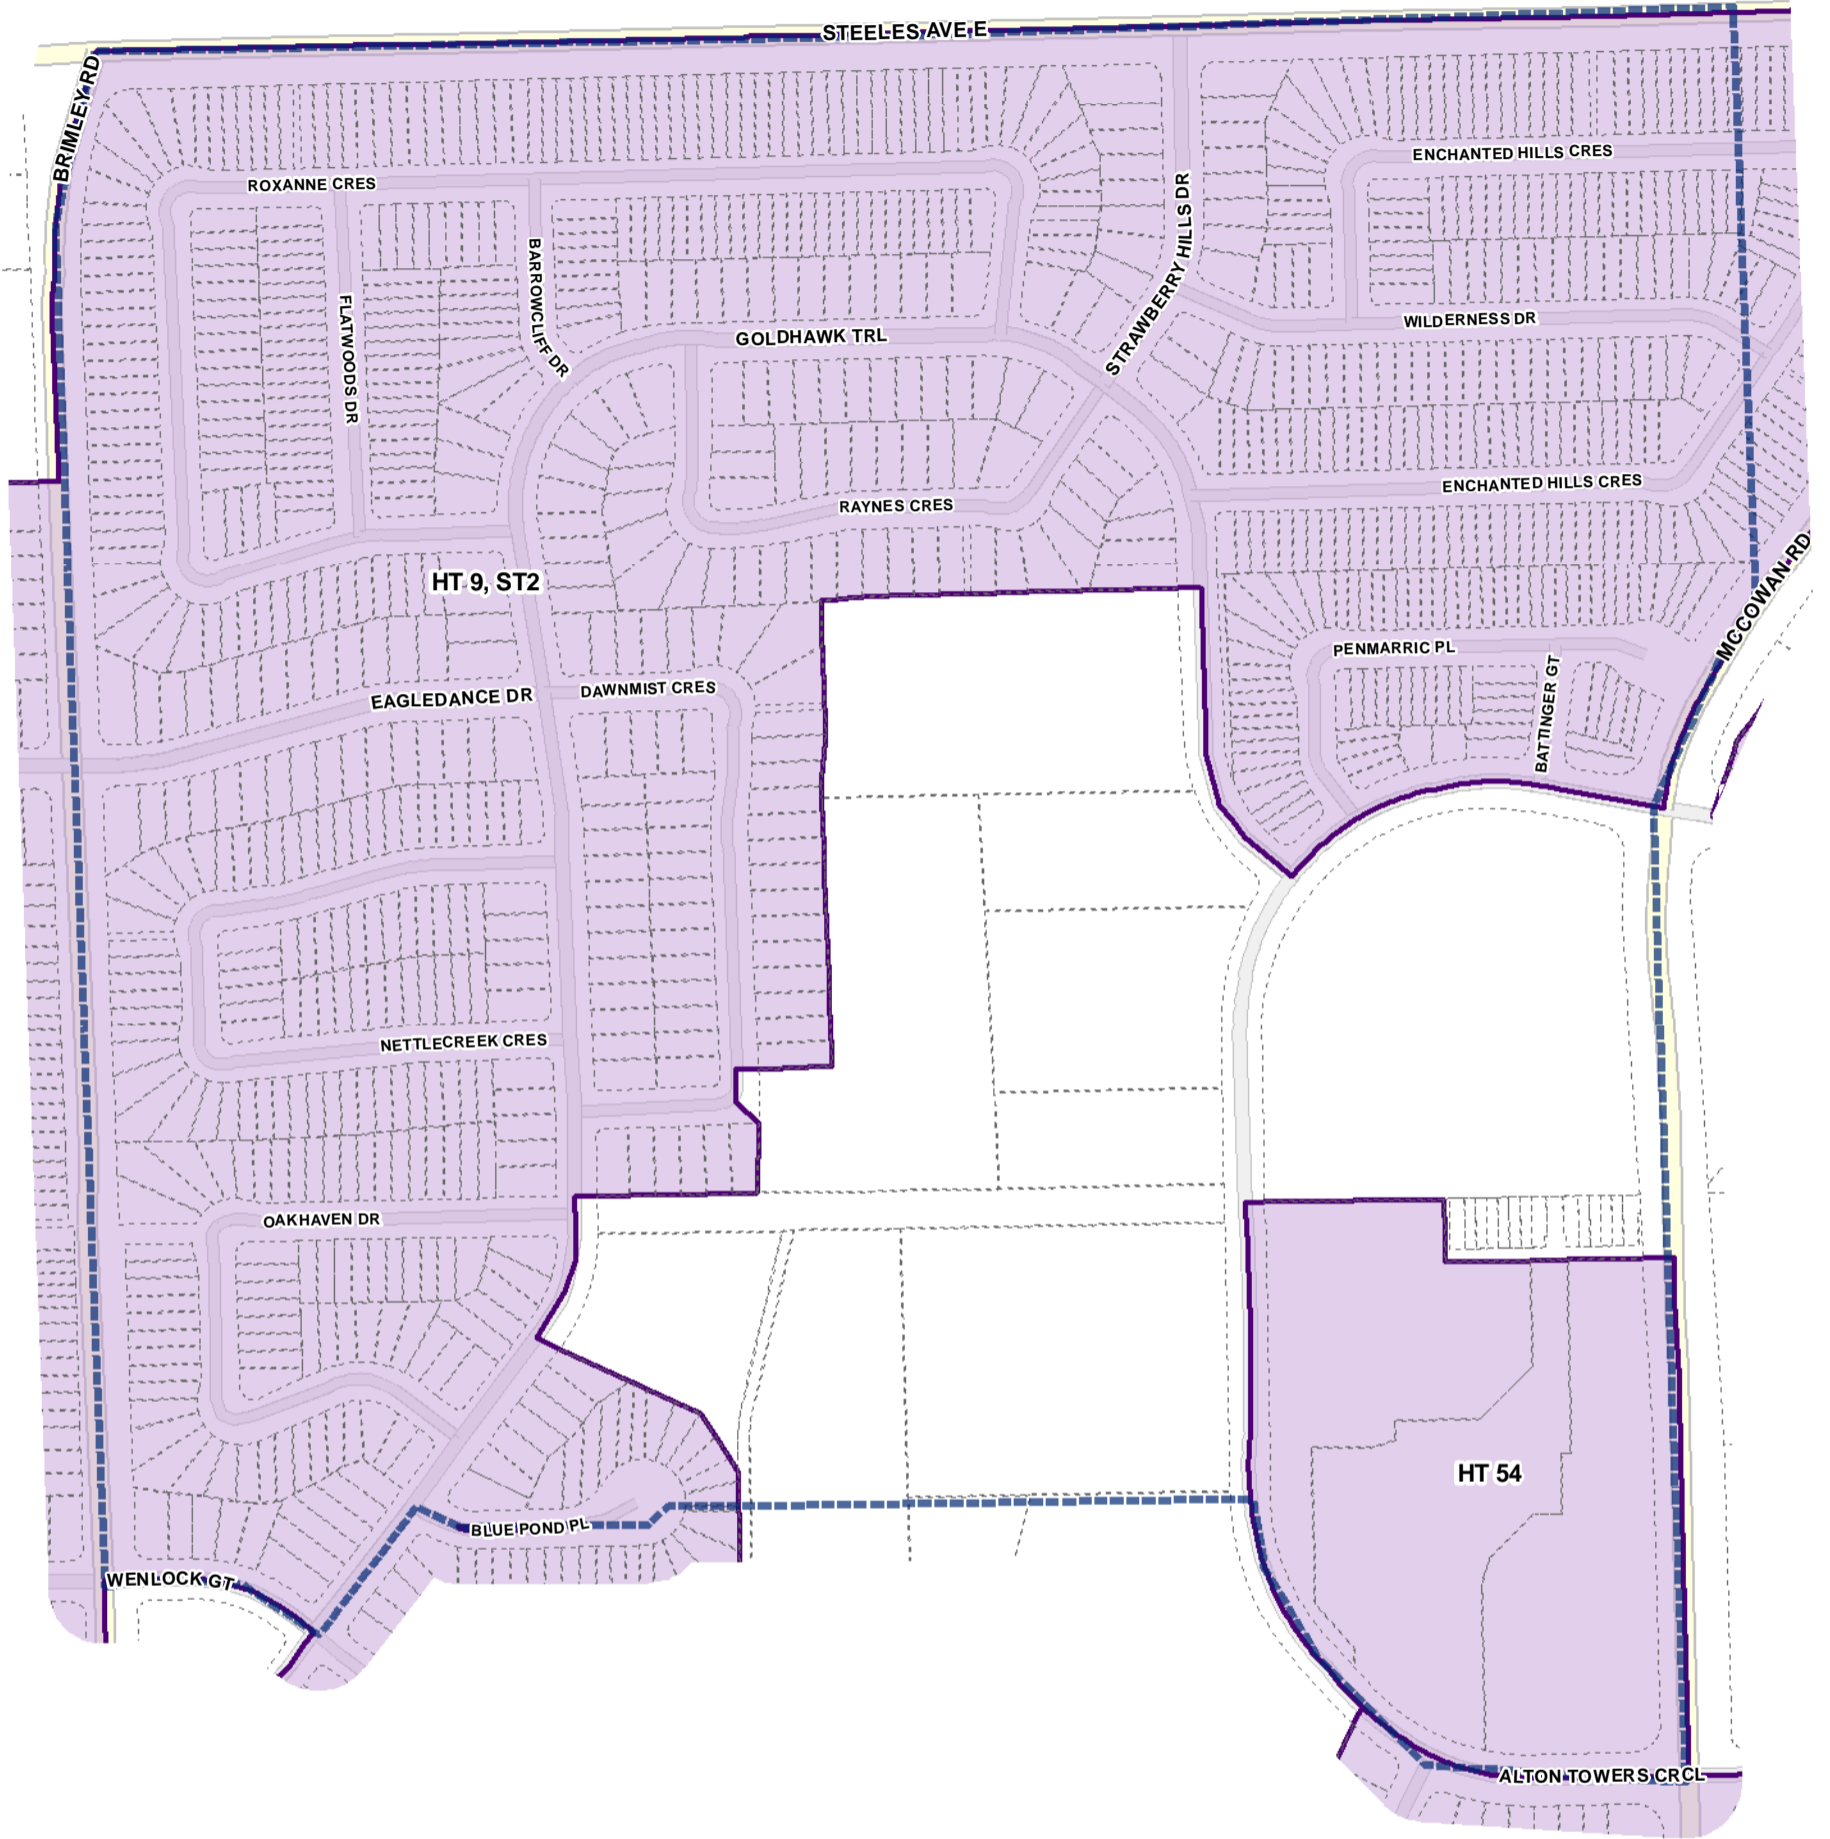

-  Height Overlay
-  Map Sheet Boundary
-  Properties
-  Railway
-  Hydro Line

-  Height Overlay
-  Map Sheet Boundary
-  Properties
-  Railway
-  Hydro Line

Toronto City Planning
 Zoning Bylaw Map Book Series

Height Overlay Map

April 21, 2010
 Planning & Growth Management
 Committee Meeting

- Height Overlay
- Map Sheet Boundary
- Properties
- Railway
- Hydro Line

-  Height Overlay
-  Map Sheet Boundary
-  Properties
-  Railway
-  Hydro Line

-  Height Overlay
-  Map Sheet Boundary
-  Properties
-  Railway
-  Hydro Line

- Height Overlay
- Map Sheet Boundary
- Properties
- Railway
- Hydro Line

-  Height Overlay
-  Map Sheet Boundary
-  Properties
-  Railway
-  Hydro Line