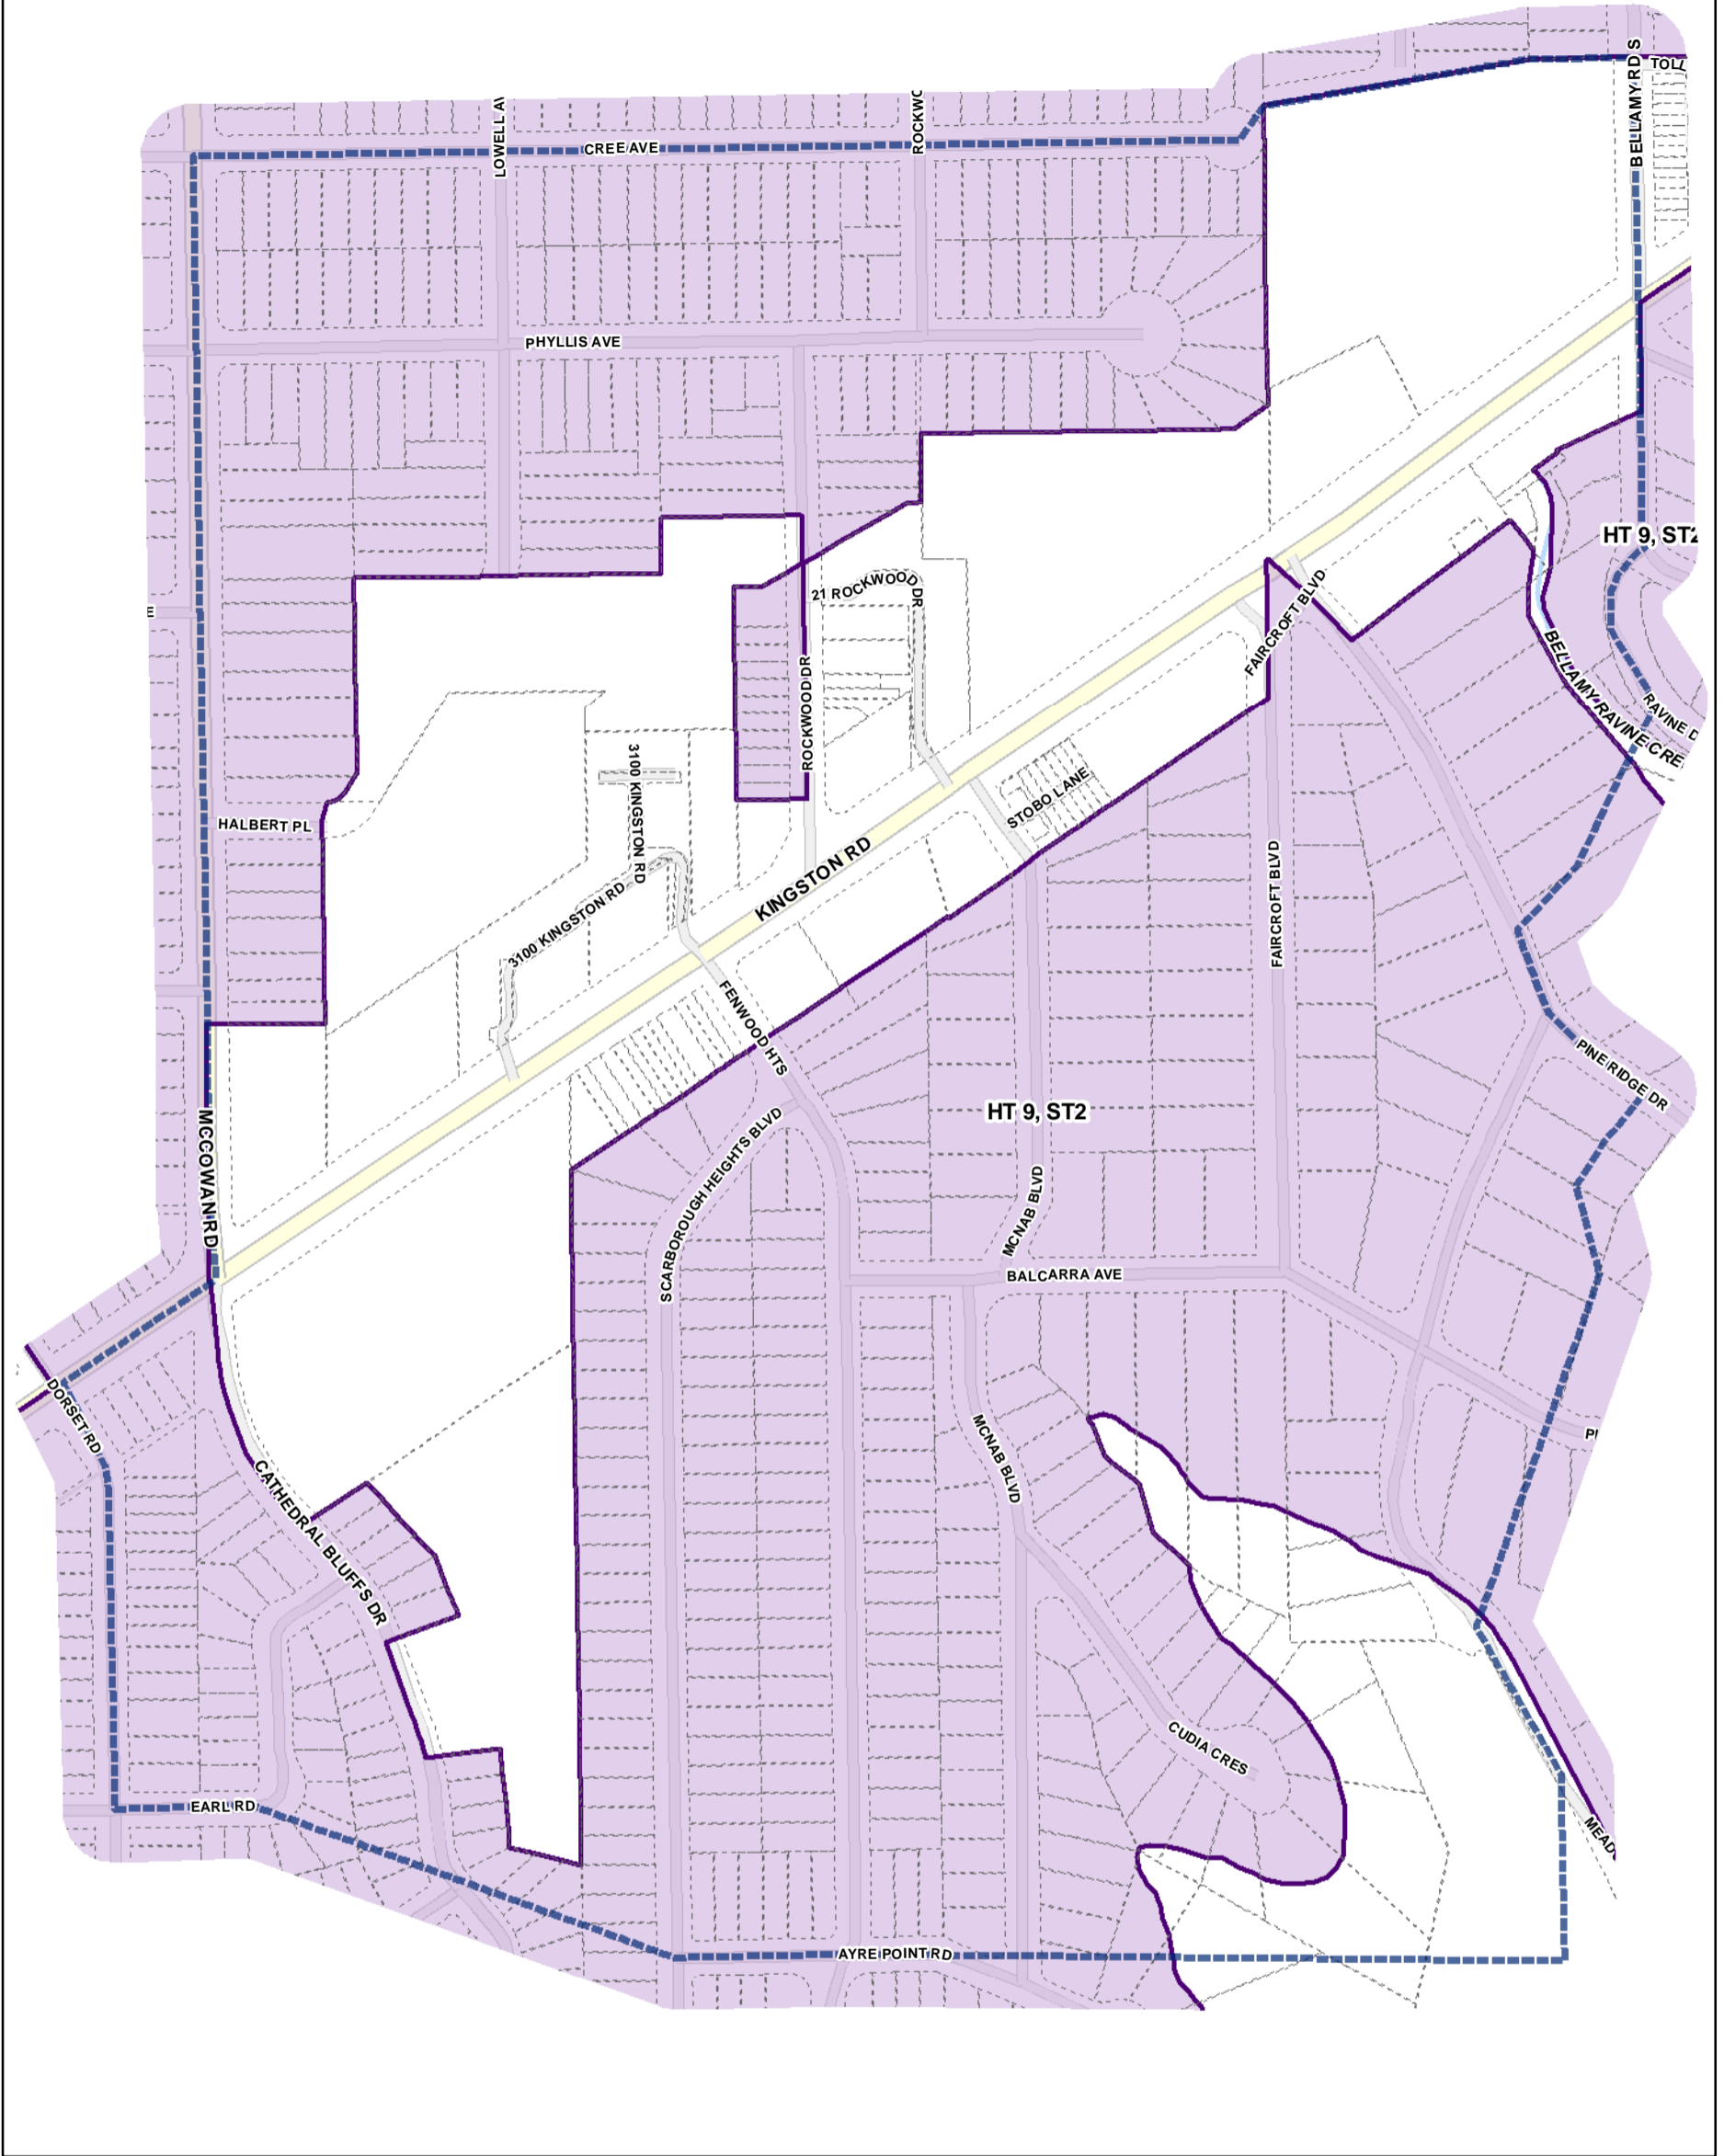

Height Overlay Map

April 21, 2010
Planning & Growth Management
Committee Meeting

-  Height Overlay
-  Map Sheet Boundary
-  Properties
-  Railway
-  Hydro Line

-  Height Overlay
-  Map Sheet Boundary
-  Properties
-  Railway
-  Hydro Line

Toronto City Planning
 Zoning Bylaw Map Book Series

Height Overlay Map

April 21, 2010
 Planning & Growth Management
 Committee Meeting

- Height Overlay
- Map Sheet Boundary
- Properties
- Railway
- Hydro Line