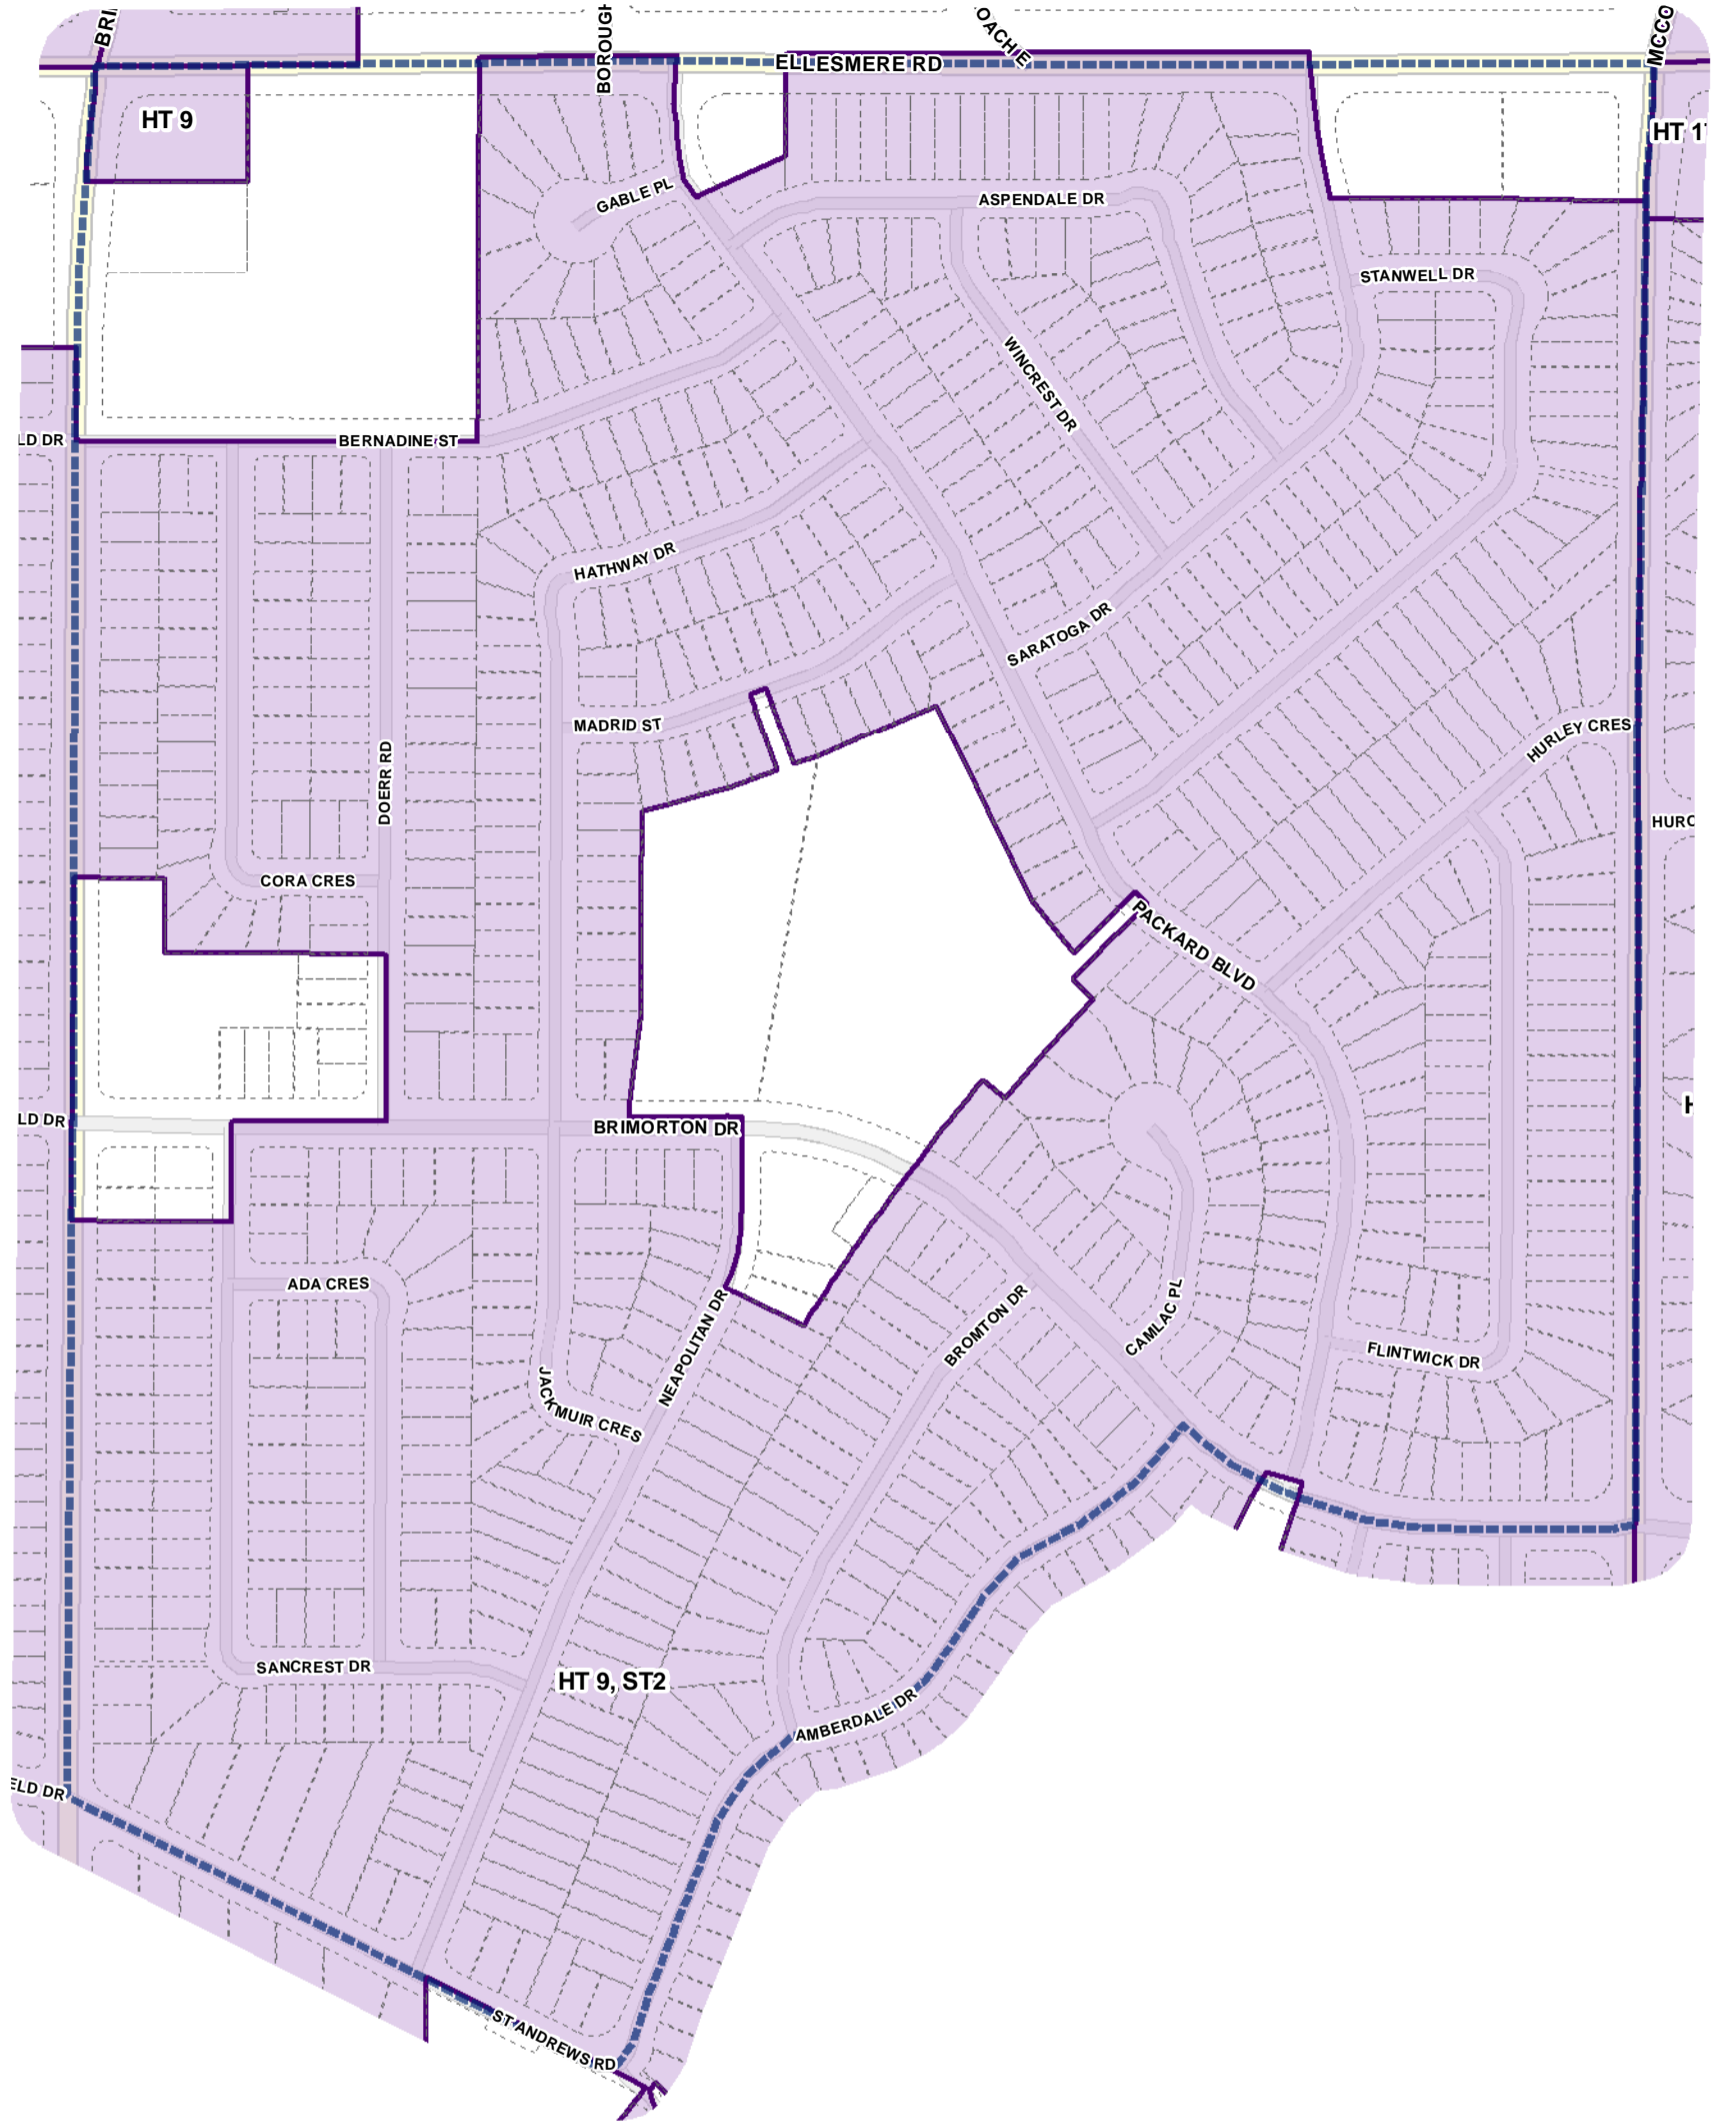

-  Height Overlay
-  Map Sheet Boundary
-  Properties
-  Railway
-  Hydro Line

-  Height Overlay
-  Map Sheet Boundary
-  Properties
-  Railway
-  Hydro Line

Height Overlay Map

April 21, 2010
Planning & Growth Management
Committee Meeting

-  Height Overlay
-  Map Sheet Boundary
-  Properties
-  Railway
-  Hydro Line

Height Overlay Map

April 21, 2010
Planning & Growth Management
Committee Meeting

-  Height Overlay
-  Map Sheet Boundary
-  Properties
-  Railway
-  Hydro Line

-  Height Overlay
-  Map Sheet Boundary
-  Properties
-  Railway
-  Hydro Line

-  Height Overlay
-  Map Sheet Boundary
-  Properties
-  Railway
-  Hydro Line

- Height Overlay
- Map Sheet Boundary
- Properties
- Railway
- Hydro Line