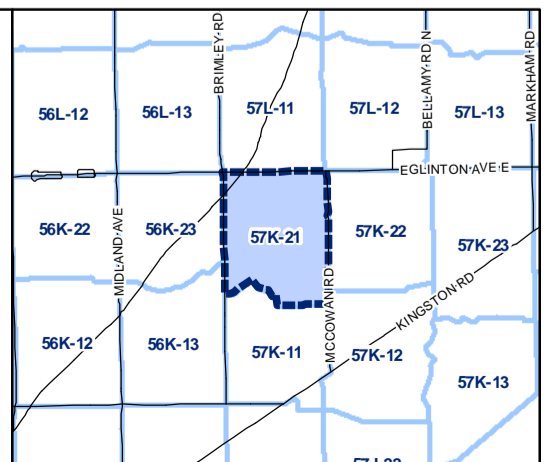

Height Overlay Map

April 21, 2010
Planning & Growth Management
Committee Meeting

-  Height Overlay
-  Map Sheet Boundary
-  Properties
-  Railway
-  Hydro Line

-  Height Overlay
-  Map Sheet Boundary
-  Properties
-  Railway
-  Hydro Line

-  Height Overlay
-  Map Sheet Boundary
-  Properties
-  Railway
-  Hydro Line

-  Height Overlay
-  Map Sheet Boundary
-  Properties
-  Railway
-  Hydro Line

Height Overlay Map

April 21, 2010
Planning & Growth Management
Committee Meeting