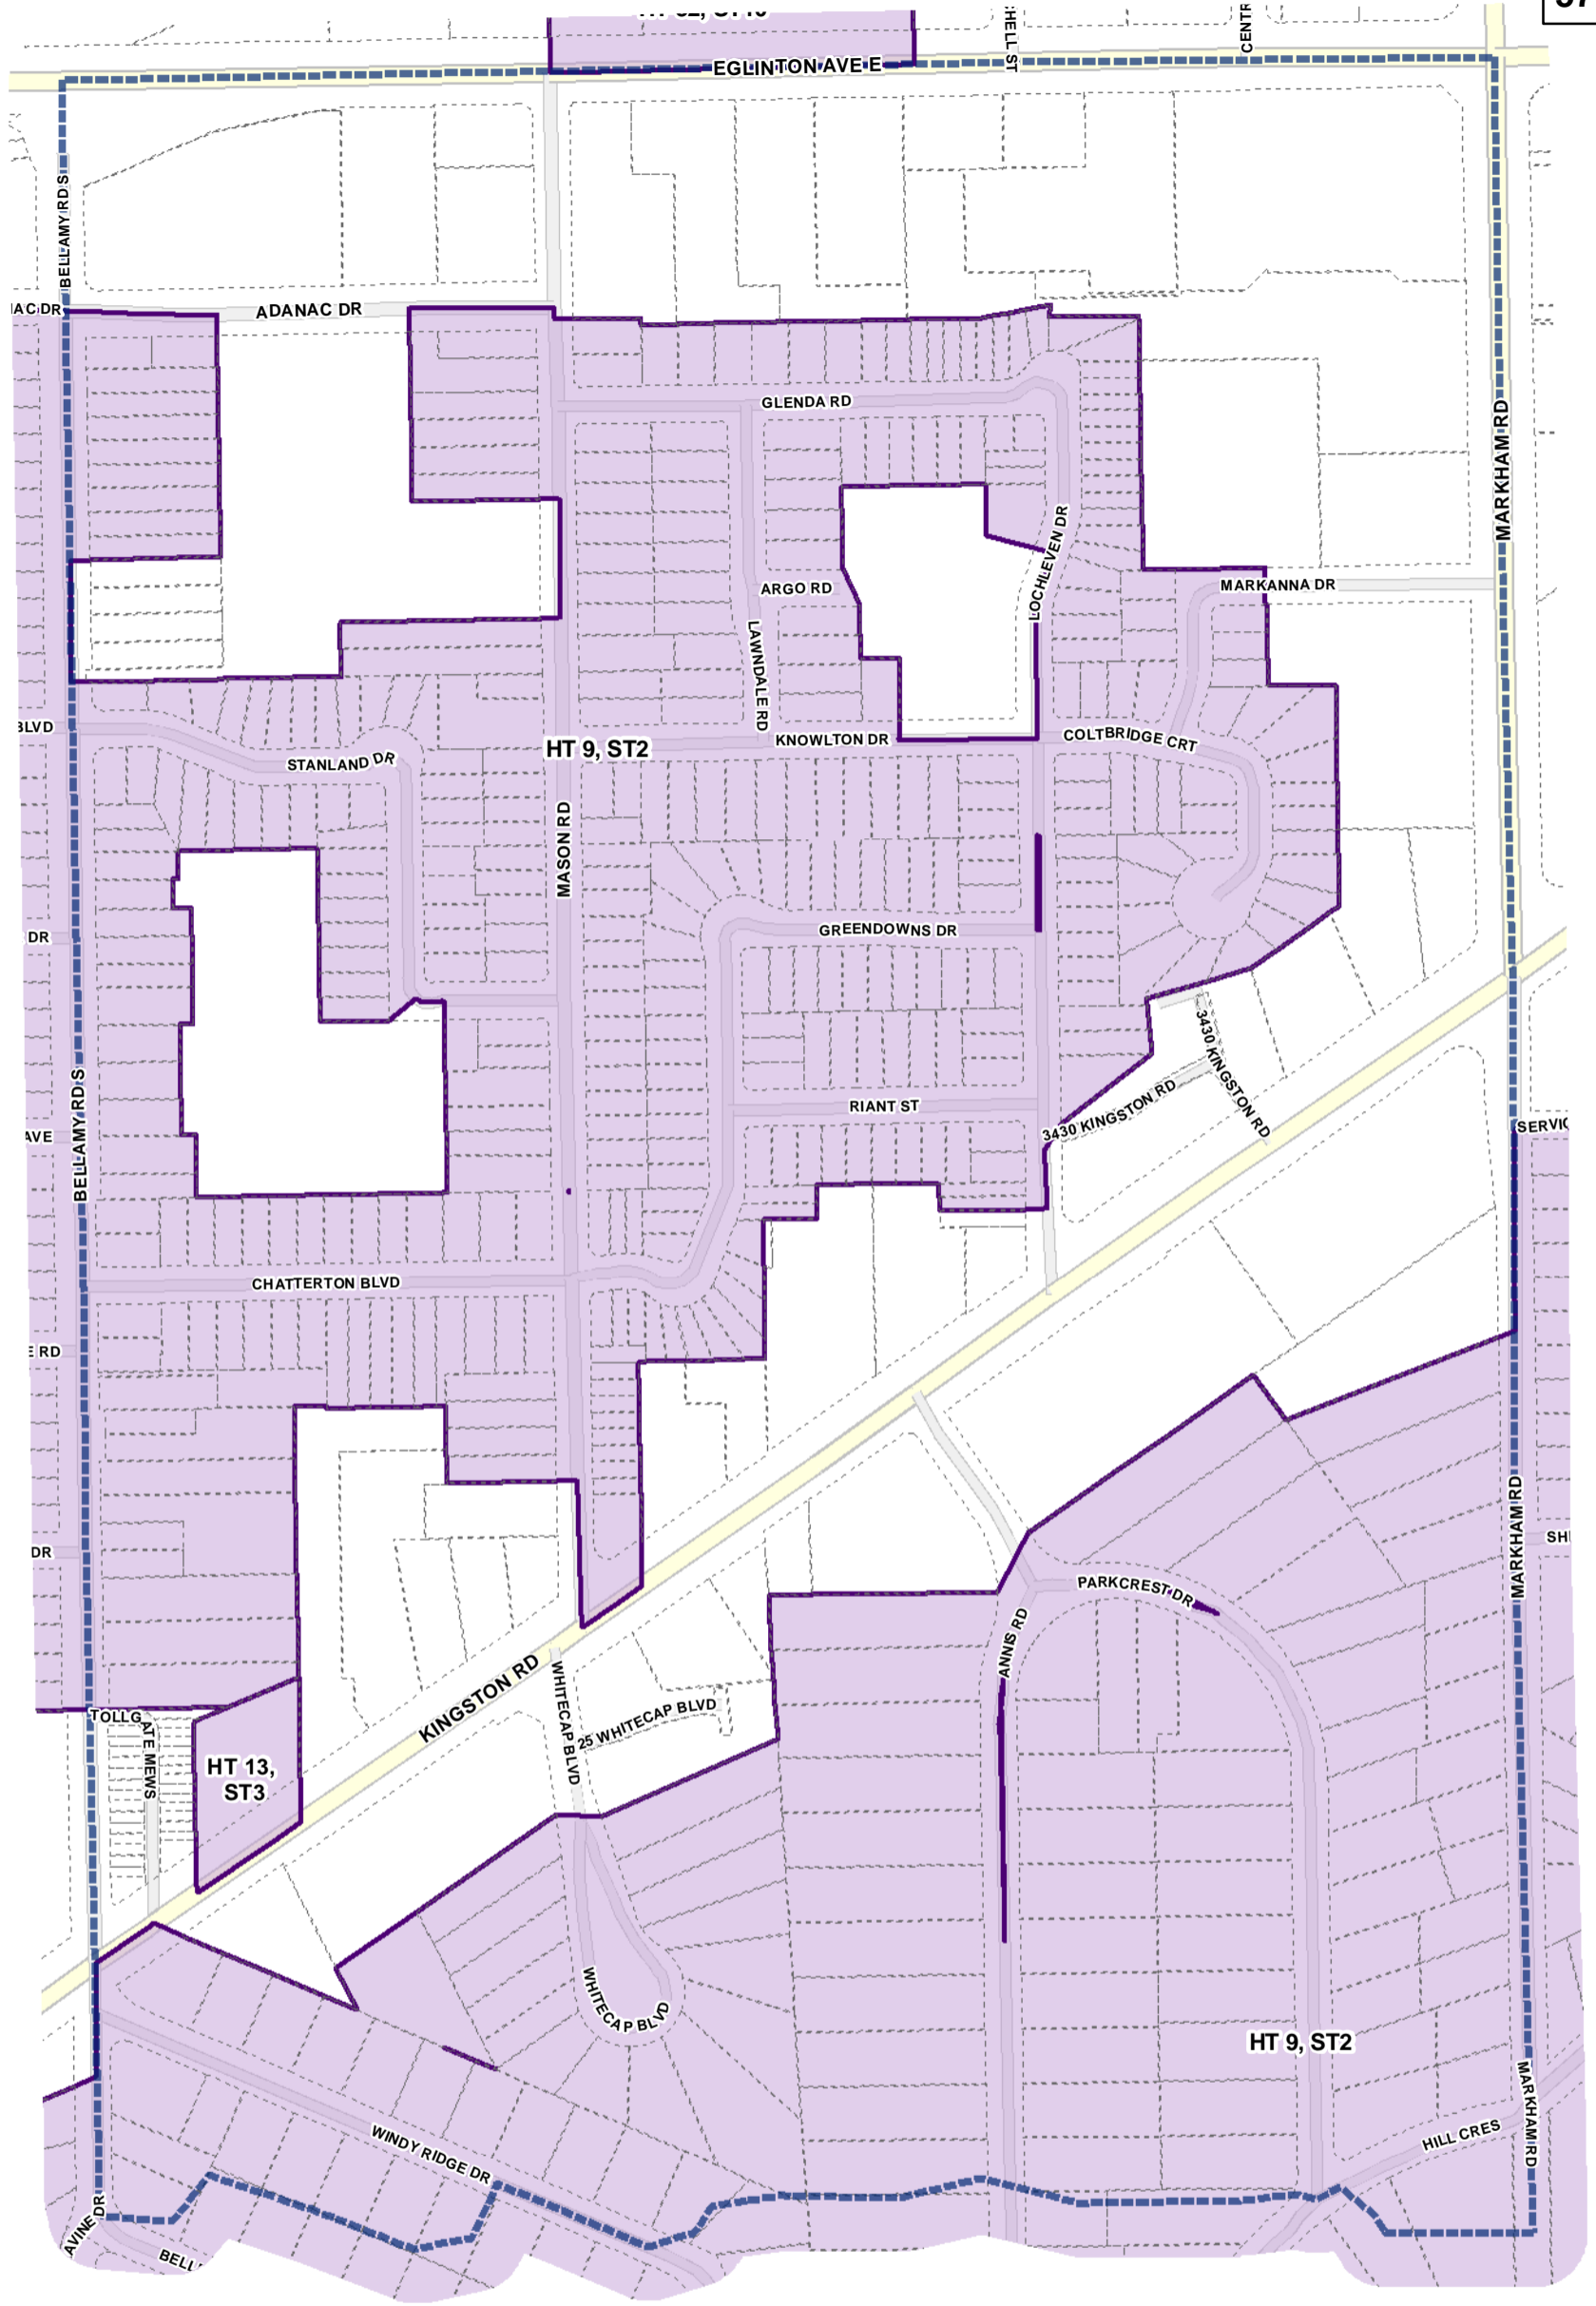

Toronto City Planning
 Zoning Bylaw Map Book Series

Height Overlay Map

April 21, 2010
 Planning & Growth Management
 Committee Meeting

- Height Overlay
- Map Sheet Boundary
- Properties
- Railway
- Hydro Line

Height Overlay Map

April 21, 2010
Planning & Growth Management
Committee Meeting

-  Height Overlay
-  Map Sheet Boundary
-  Properties
-  Railway
-  Hydro Line

-  Height Overlay
-  Map Sheet Boundary
-  Properties
-  Railway
-  Hydro Line

-  Height Overlay
-  Map Sheet Boundary
-  Properties
-  Railway
-  Hydro Line

-  Height Overlay
-  Map Sheet Boundary
-  Properties
-  Railway
-  Hydro Line

Height Overlay Map

April 21, 2010
Planning & Growth Management
Committee Meeting