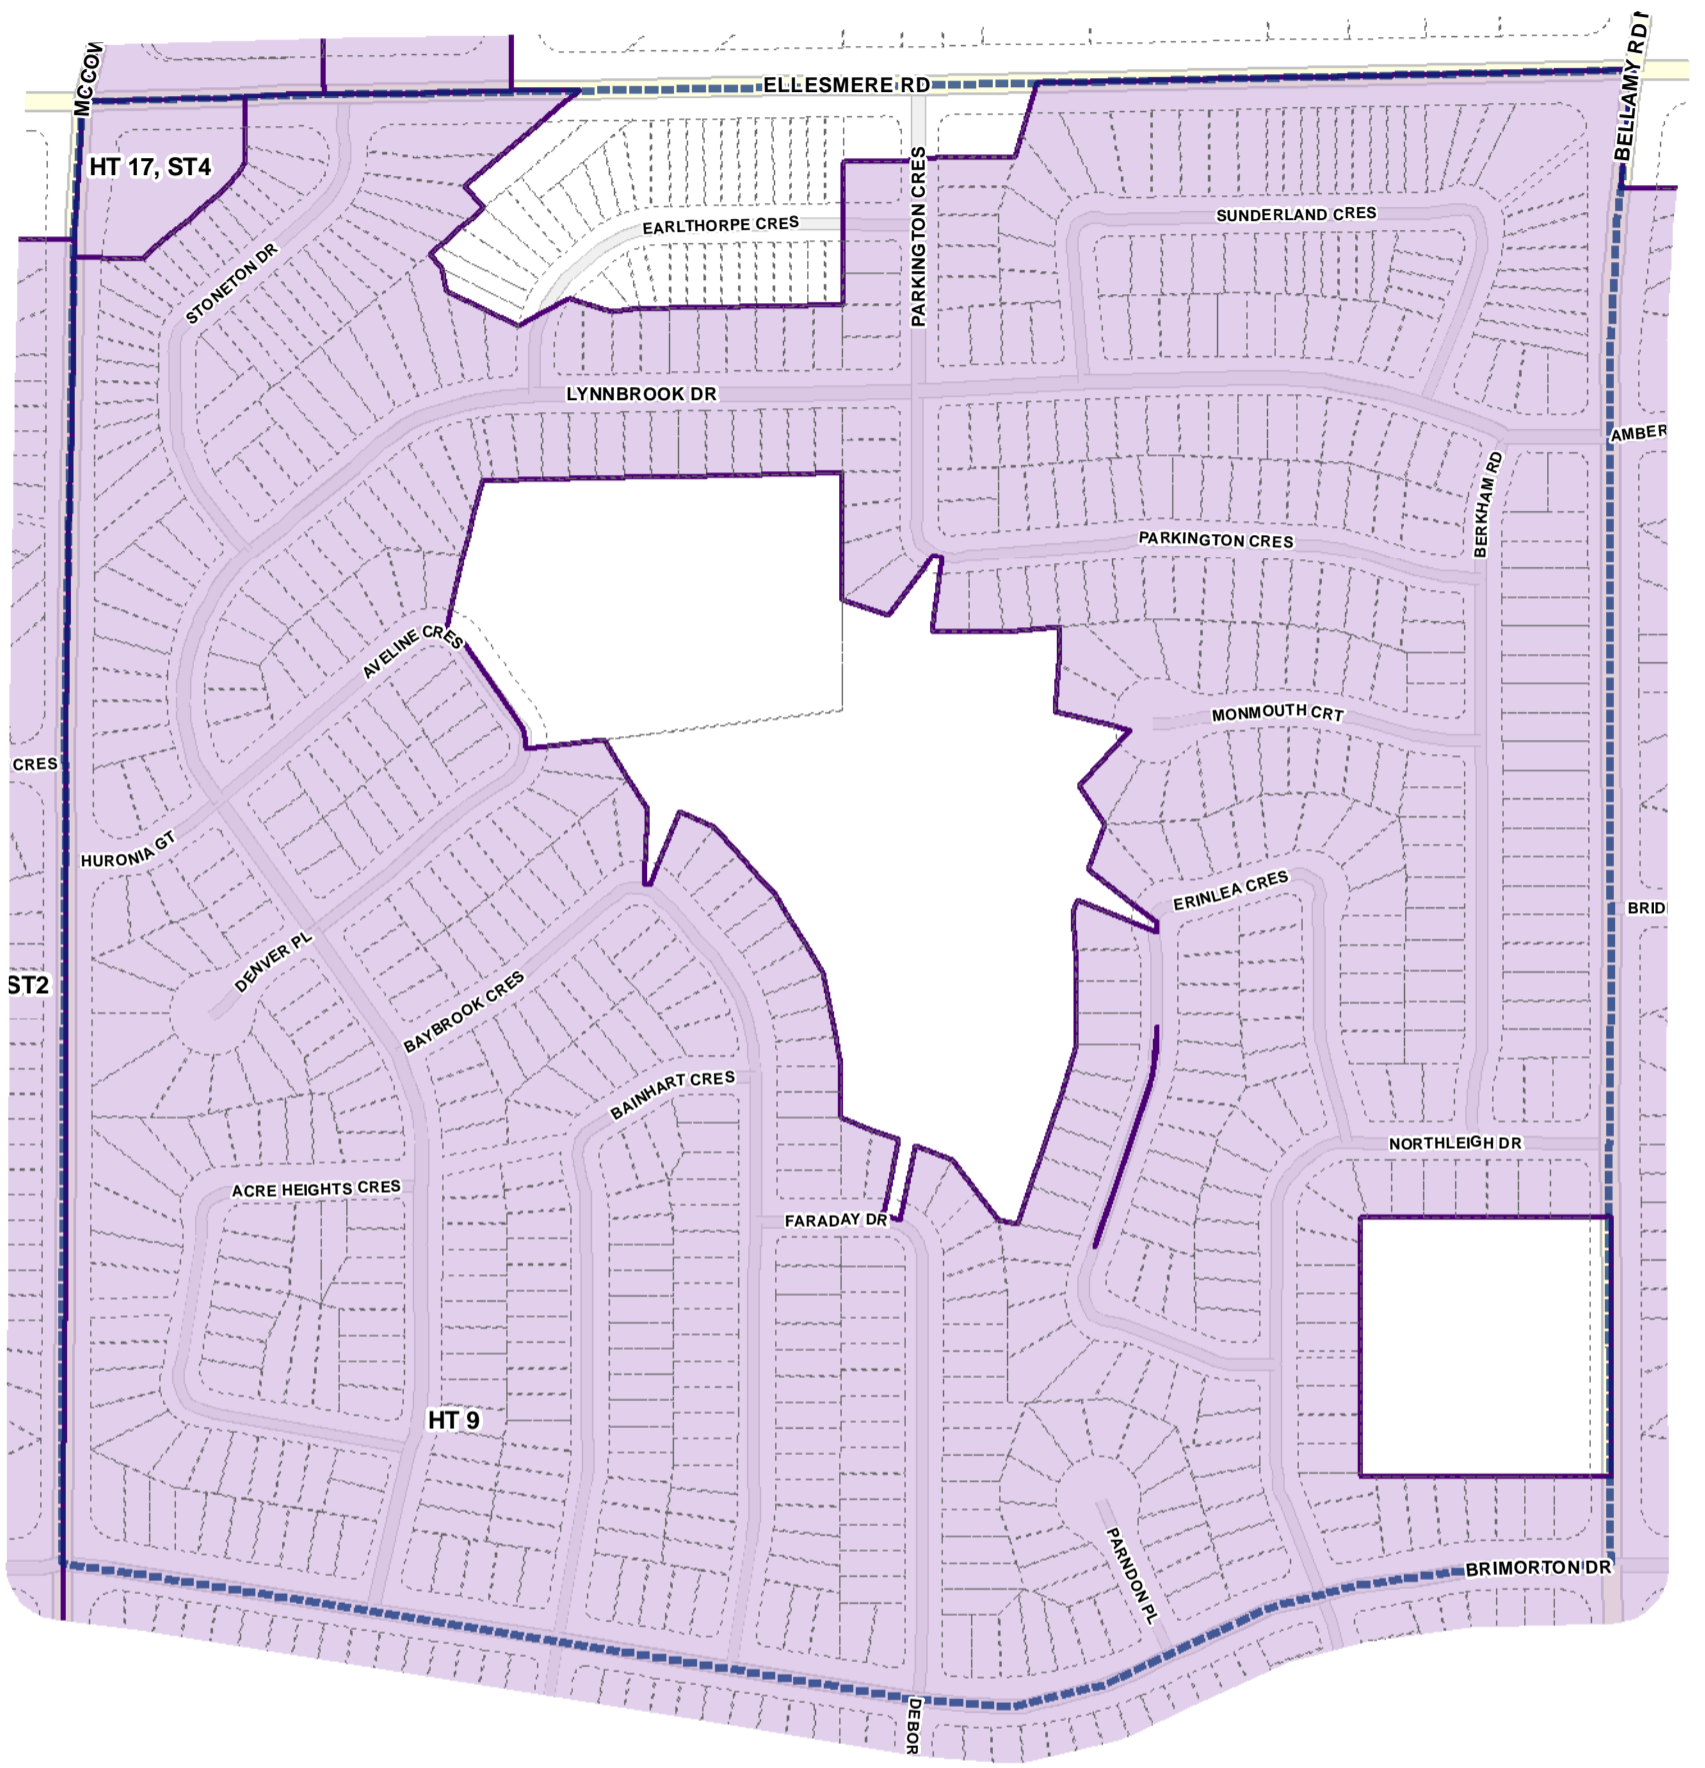

-  Height Overlay
-  Map Sheet Boundary
-  Properties
-  Railway
-  Hydro Line

-  Height Overlay
-  Map Sheet Boundary
-  Properties
-  Railway
-  Hydro Line

Height Overlay Map

April 21, 2010
Planning & Growth Management
Committee Meeting

-  Height Overlay
-  Map Sheet Boundary
-  Properties
-  Railway
-  Hydro Line

Height Overlay Map

April 21, 2010
Planning & Growth Management
Committee Meeting

-  Height Overlay
-  Map Sheet Boundary
-  Properties
-  Railway
-  Hydro Line

-  Height Overlay
-  Map Sheet Boundary
-  Properties
-  Railway
-  Hydro Line

-  Height Overlay
-  Map Sheet Boundary
-  Properties
-  Railway
-  Hydro Line

- Height Overlay
- Map Sheet Boundary
- Properties
- Railway
- Hydro Line