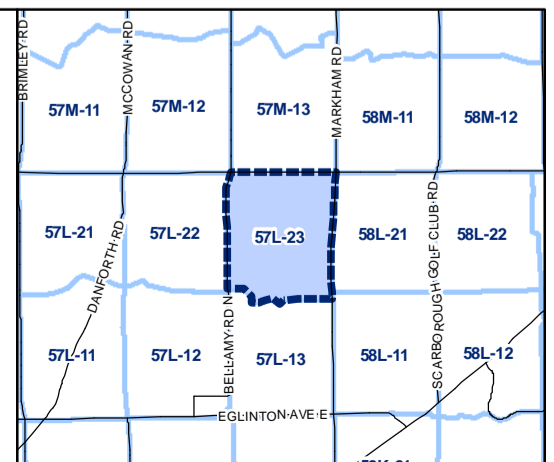

- Height Overlay
- Map Sheet Boundary
- Properties
- Railway
- Hydro Line

Height Overlay Map

April 21, 2010
Planning & Growth Management
Committee Meeting

- Height Overlay
- Map Sheet Boundary
- Properties
- Railway
- Hydro Line

-  Height Overlay
-  Map Sheet Boundary
-  Properties
-  Railway
-  Hydro Line

-  Height Overlay
-  Map Sheet Boundary
-  Properties
-  Railway
-  Hydro Line

-  Height Overlay
-  Map Sheet Boundary
-  Properties
-  Railway
-  Hydro Line

-  Height Overlay
-  Map Sheet Boundary
-  Properties
-  Railway
-  Hydro Line

-  Height Overlay
-  Map Sheet Boundary
-  Properties
-  Railway
-  Hydro Line

Height Overlay Map

April 21, 2010
Planning & Growth Management
Committee Meeting