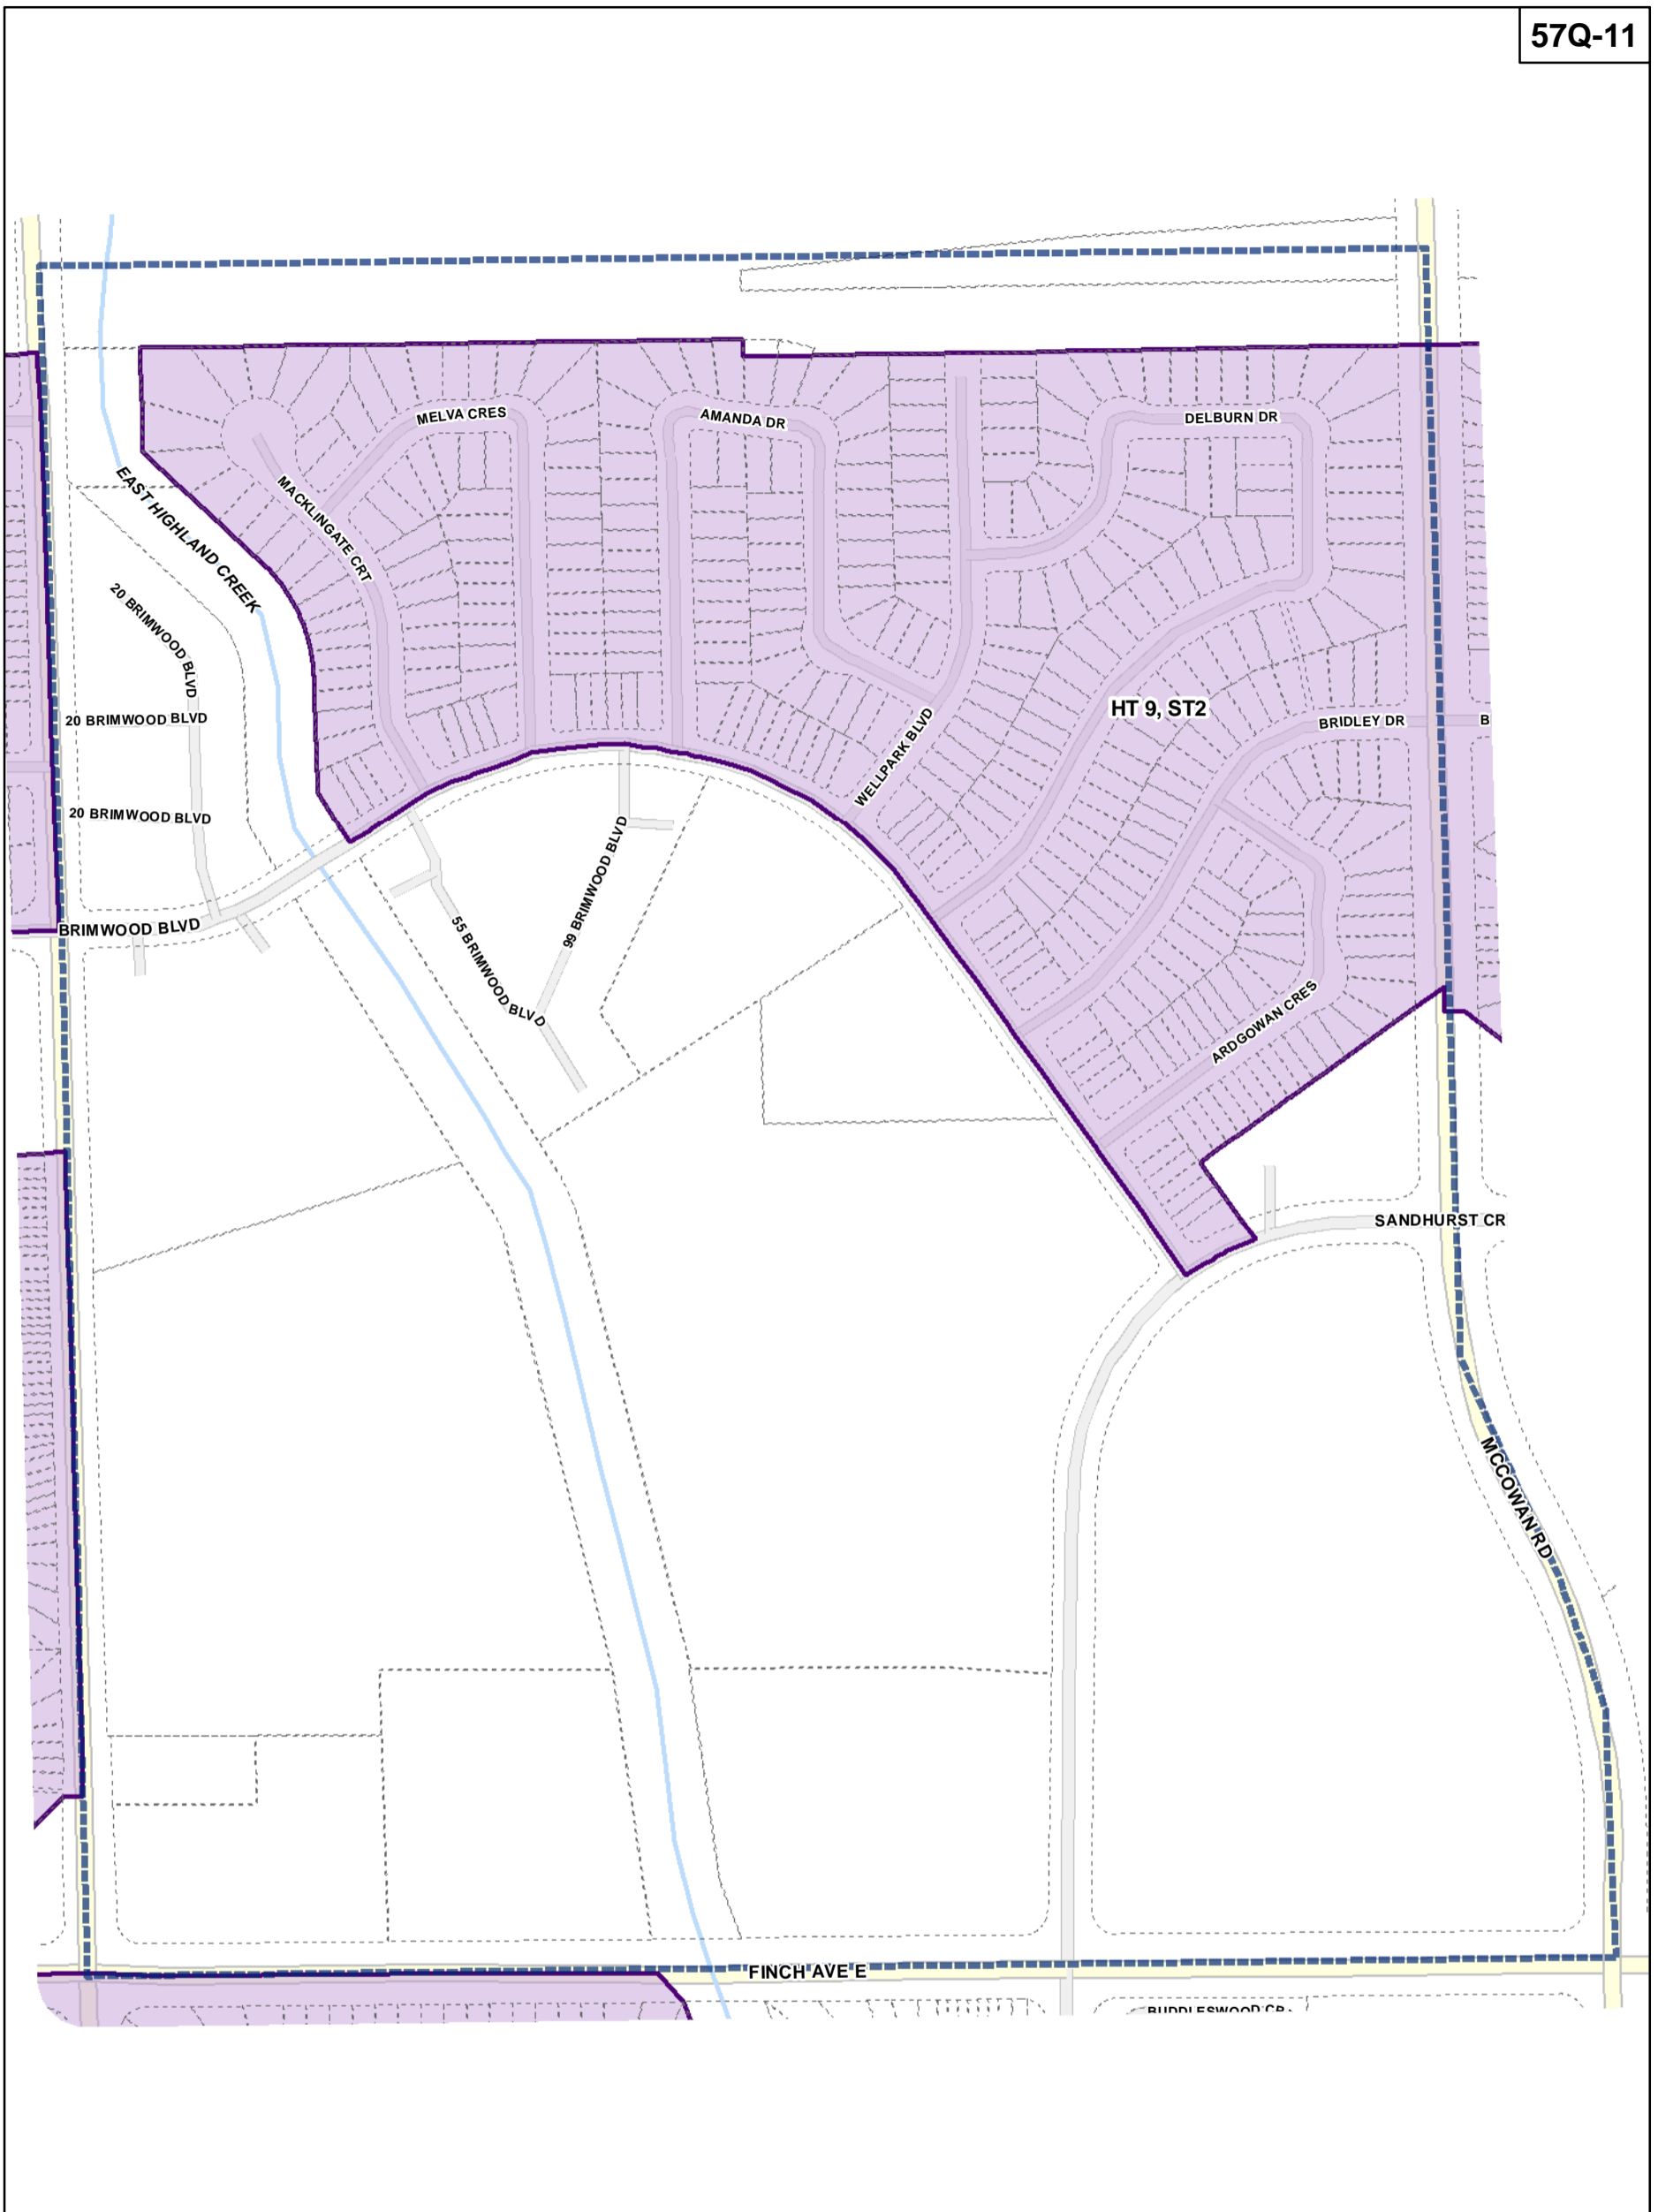

Toronto City Planning
 Zoning Bylaw Map Book Series

Height Overlay Map

April 21, 2010
 Planning & Growth Management
 Committee Meeting

- Height Overlay
- Map Sheet Boundary
- Properties
- Railway
- Hydro Line

-  Height Overlay
-  Map Sheet Boundary
-  Properties
-  Railway
-  Hydro Line

-  Height Overlay
-  Map Sheet Boundary
-  Properties
-  Railway
-  Hydro Line

Toronto City Planning
 Zoning Bylaw Map Book Series