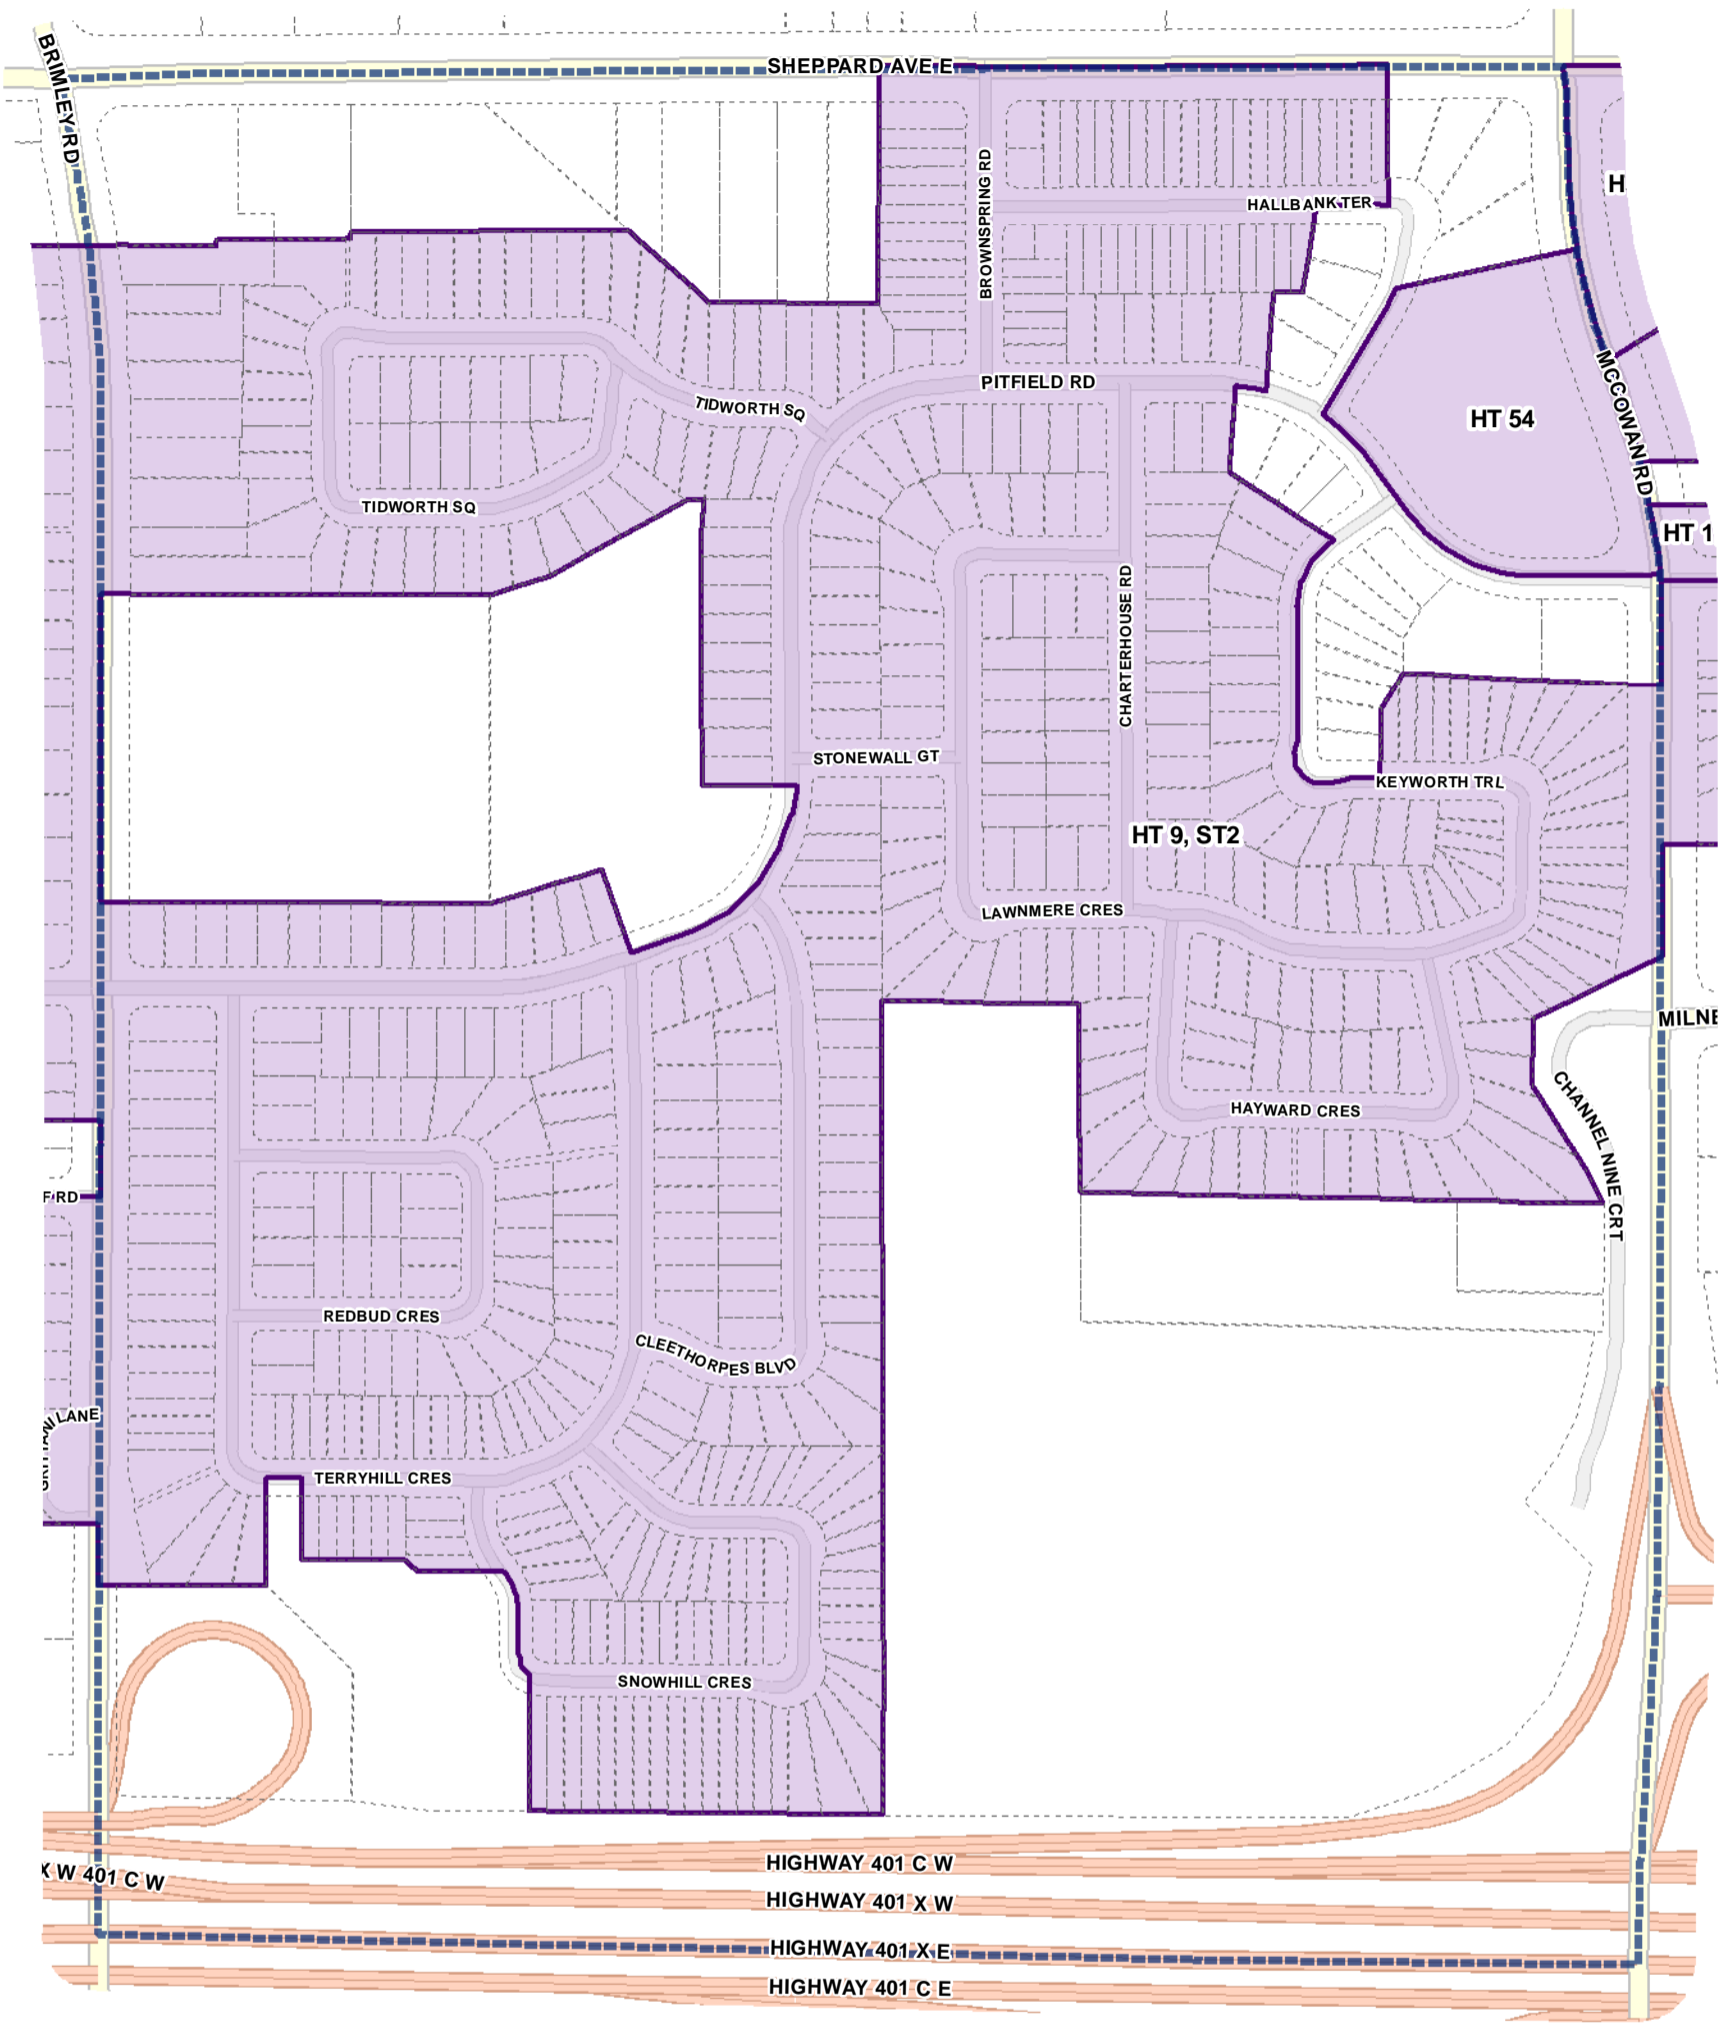

-  Height Overlay
-  Map Sheet Boundary
-  Properties
-  Railway
-  Hydro Line

Height Overlay Map

April 21, 2010
Planning & Growth Management
Committee Meeting

-  Height Overlay
-  Map Sheet Boundary
-  Properties
-  Railway
-  Hydro Line

-  Height Overlay
-  Map Sheet Boundary
-  Properties
-  Railway
-  Hydro Line

-  Height Overlay
-  Map Sheet Boundary
-  Properties
-  Railway
-  Hydro Line

- Height Overlay
- Map Sheet Boundary
- Properties
- Railway
- Hydro Line

-  Height Overlay
-  Map Sheet Boundary
-  Properties
-  Railway
-  Hydro Line

-  Height Overlay
-  Map Sheet Boundary
-  Properties
-  Railway
-  Hydro Line

Height Overlay Map

April 21, 2010
Planning & Growth Management
Committee Meeting