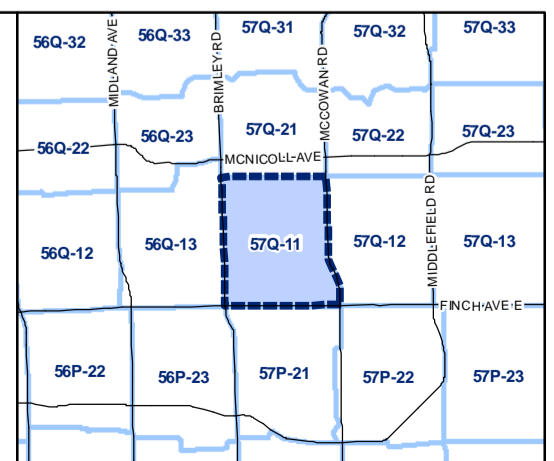

-  Height Overlay
-  Map Sheet Boundary
-  Properties
-  Railway
-  Hydro Line

-  Height Overlay
-  Map Sheet Boundary
-  Properties
-  Railway
-  Hydro Line

-  Height Overlay
-  Map Sheet Boundary
-  Properties
-  Railway
-  Hydro Line

Toronto City Planning
 Zoning Bylaw Map Book Series

Height Overlay Map

April 21, 2010
 Planning & Growth Management
 Committee Meeting

- Height Overlay
- Map Sheet Boundary
- Properties
- Railway
- Hydro Line

-  Height Overlay
-  Map Sheet Boundary
-  Properties
-  Railway
-  Hydro Line

-  Height Overlay
-  Map Sheet Boundary
-  Properties
-  Railway
-  Hydro Line

Toronto City Planning
 Zoning Bylaw Map Book Series

Height Overlay Map

April 21, 2010
 Planning & Growth Management
 Committee Meeting

- Height Overlay
- Map Sheet Boundary
- Properties
- Railway
- Hydro Line

-  Height Overlay
-  Map Sheet Boundary
-  Properties
-  Railway
-  Hydro Line