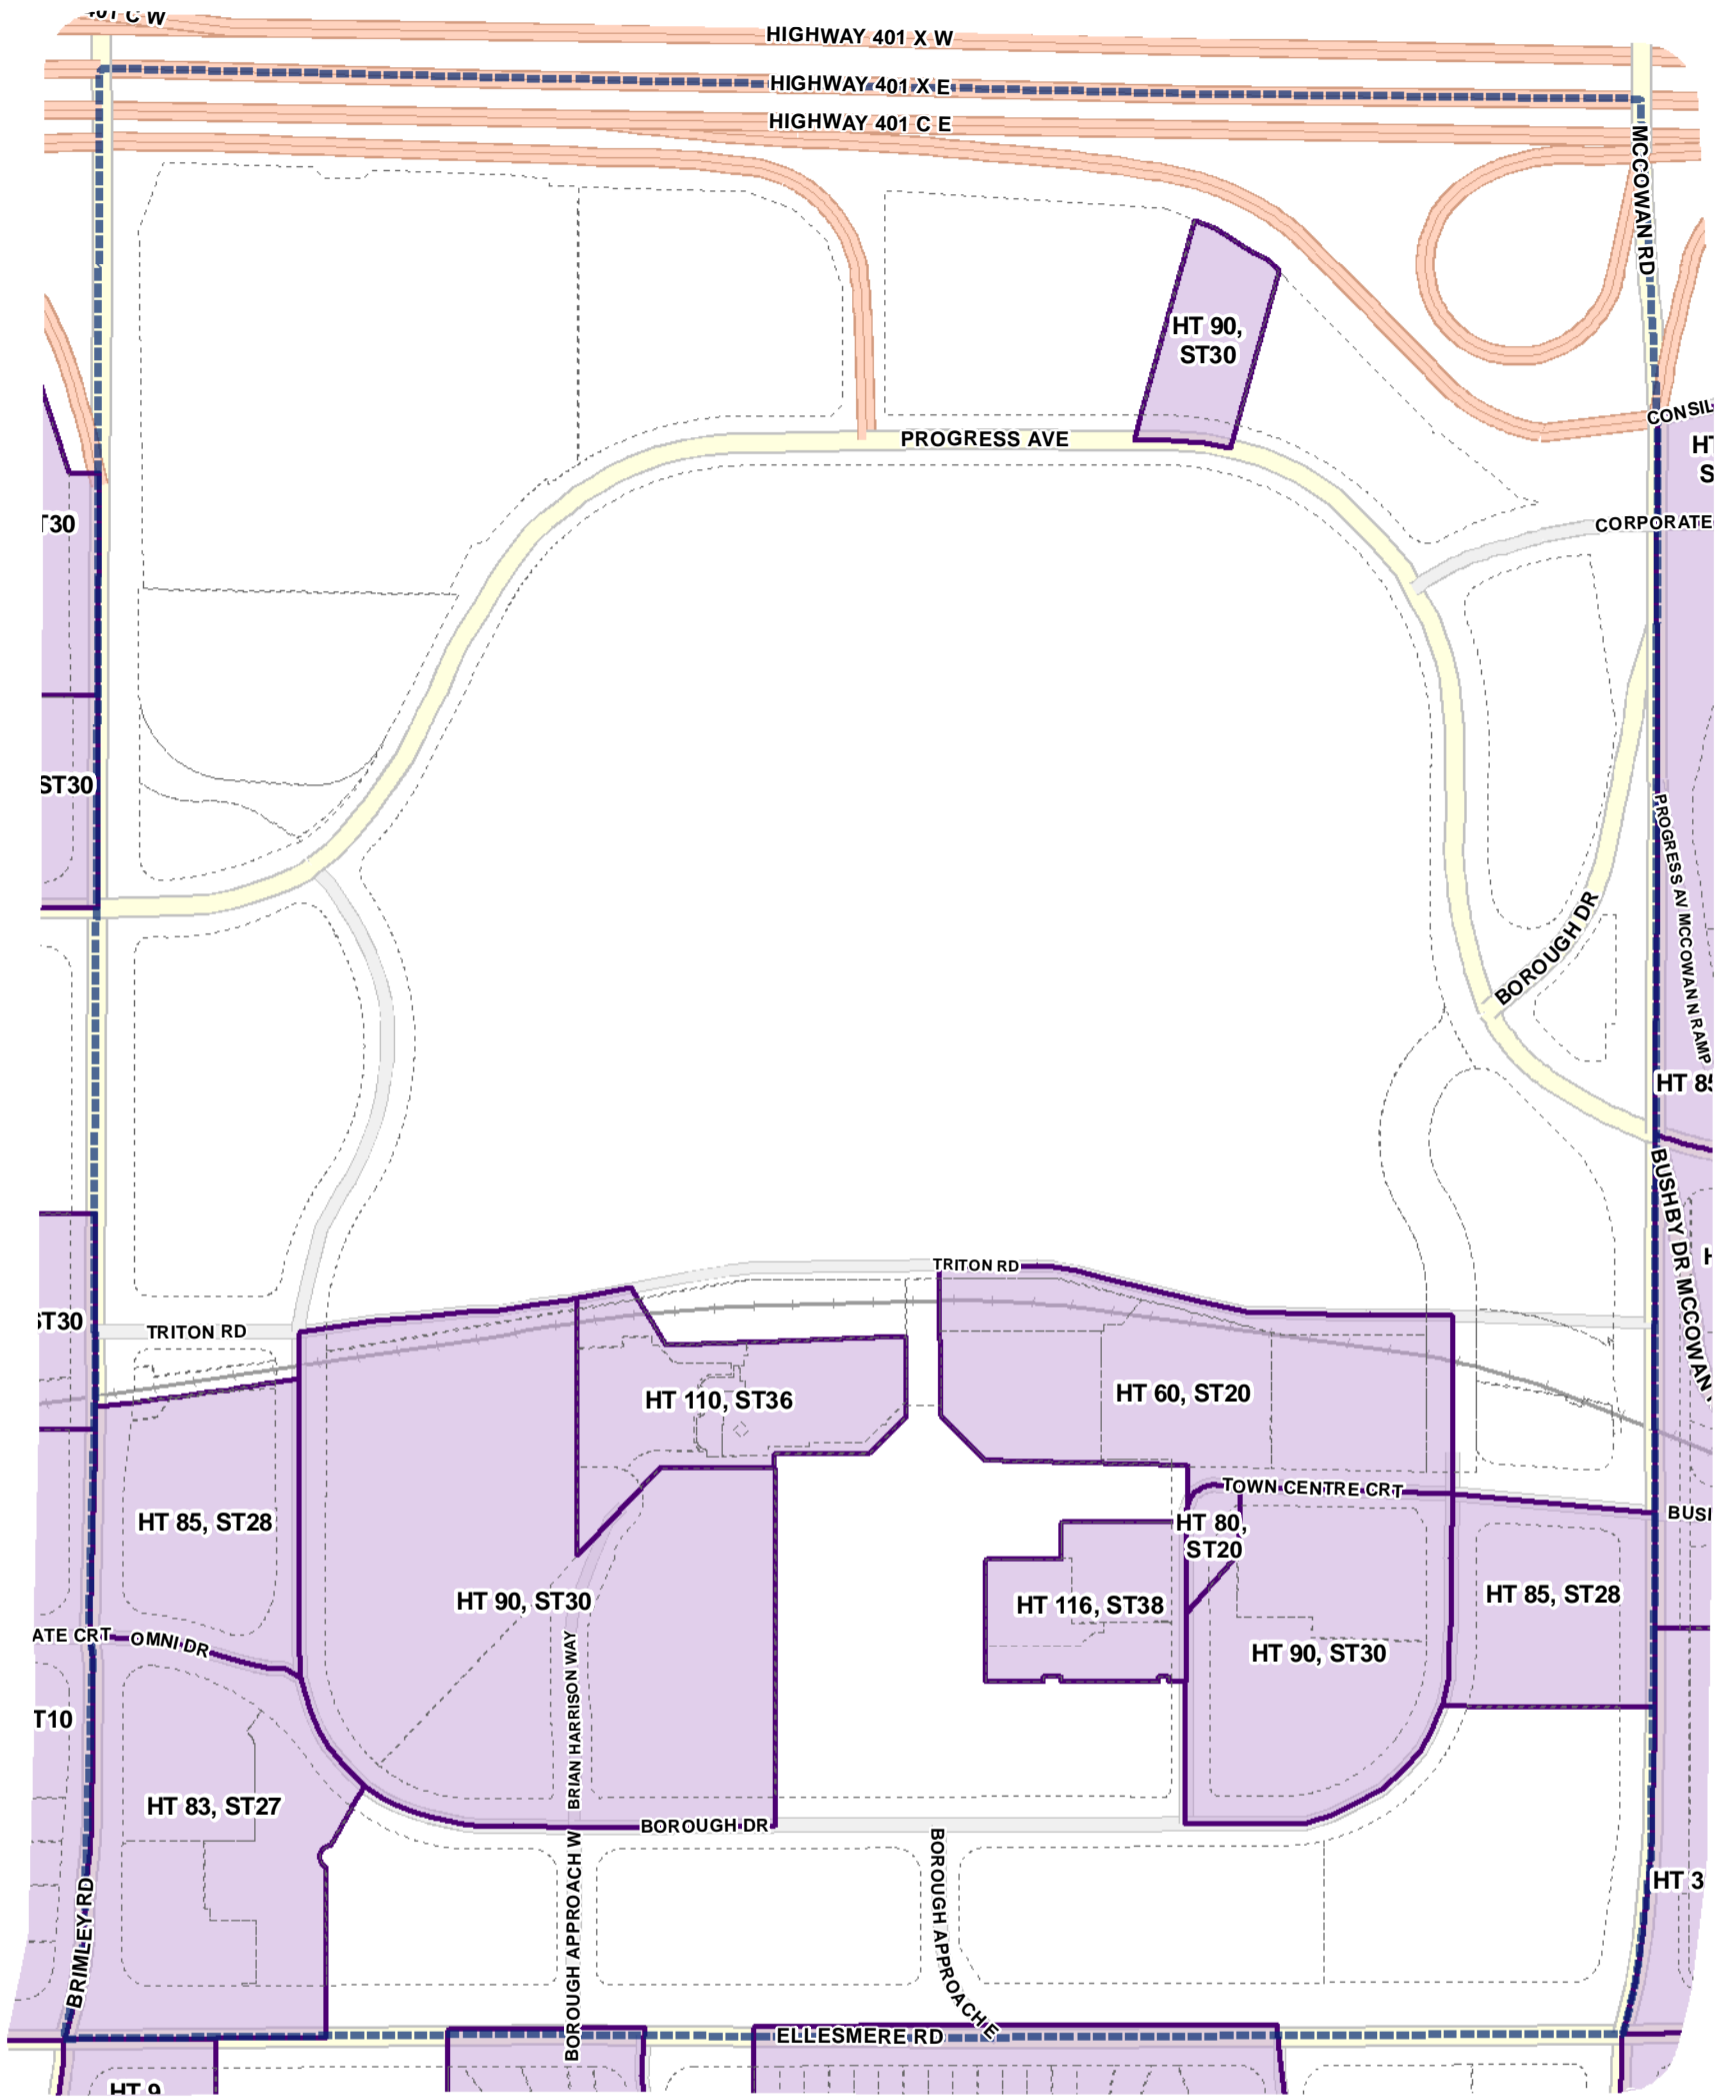

-  Height Overlay
-  Map Sheet Boundary
-  Properties
-  Railway
-  Hydro Line

Height Overlay Map

April 21, 2010
Planning & Growth Management
Committee Meeting

-  Height Overlay
-  Map Sheet Boundary
-  Properties
-  Railway
-  Hydro Line

-  Height Overlay
-  Map Sheet Boundary
-  Properties
-  Railway
-  Hydro Line

-  Height Overlay
-  Map Sheet Boundary
-  Properties
-  Railway
-  Hydro Line

- Height Overlay
- Map Sheet Boundary
- Properties
- Railway
- Hydro Line

-  Height Overlay
-  Map Sheet Boundary
-  Properties
-  Railway
-  Hydro Line

-  Height Overlay
-  Map Sheet Boundary
-  Properties
-  Railway
-  Hydro Line

Height Overlay Map

April 21, 2010
Planning & Growth Management
Committee Meeting