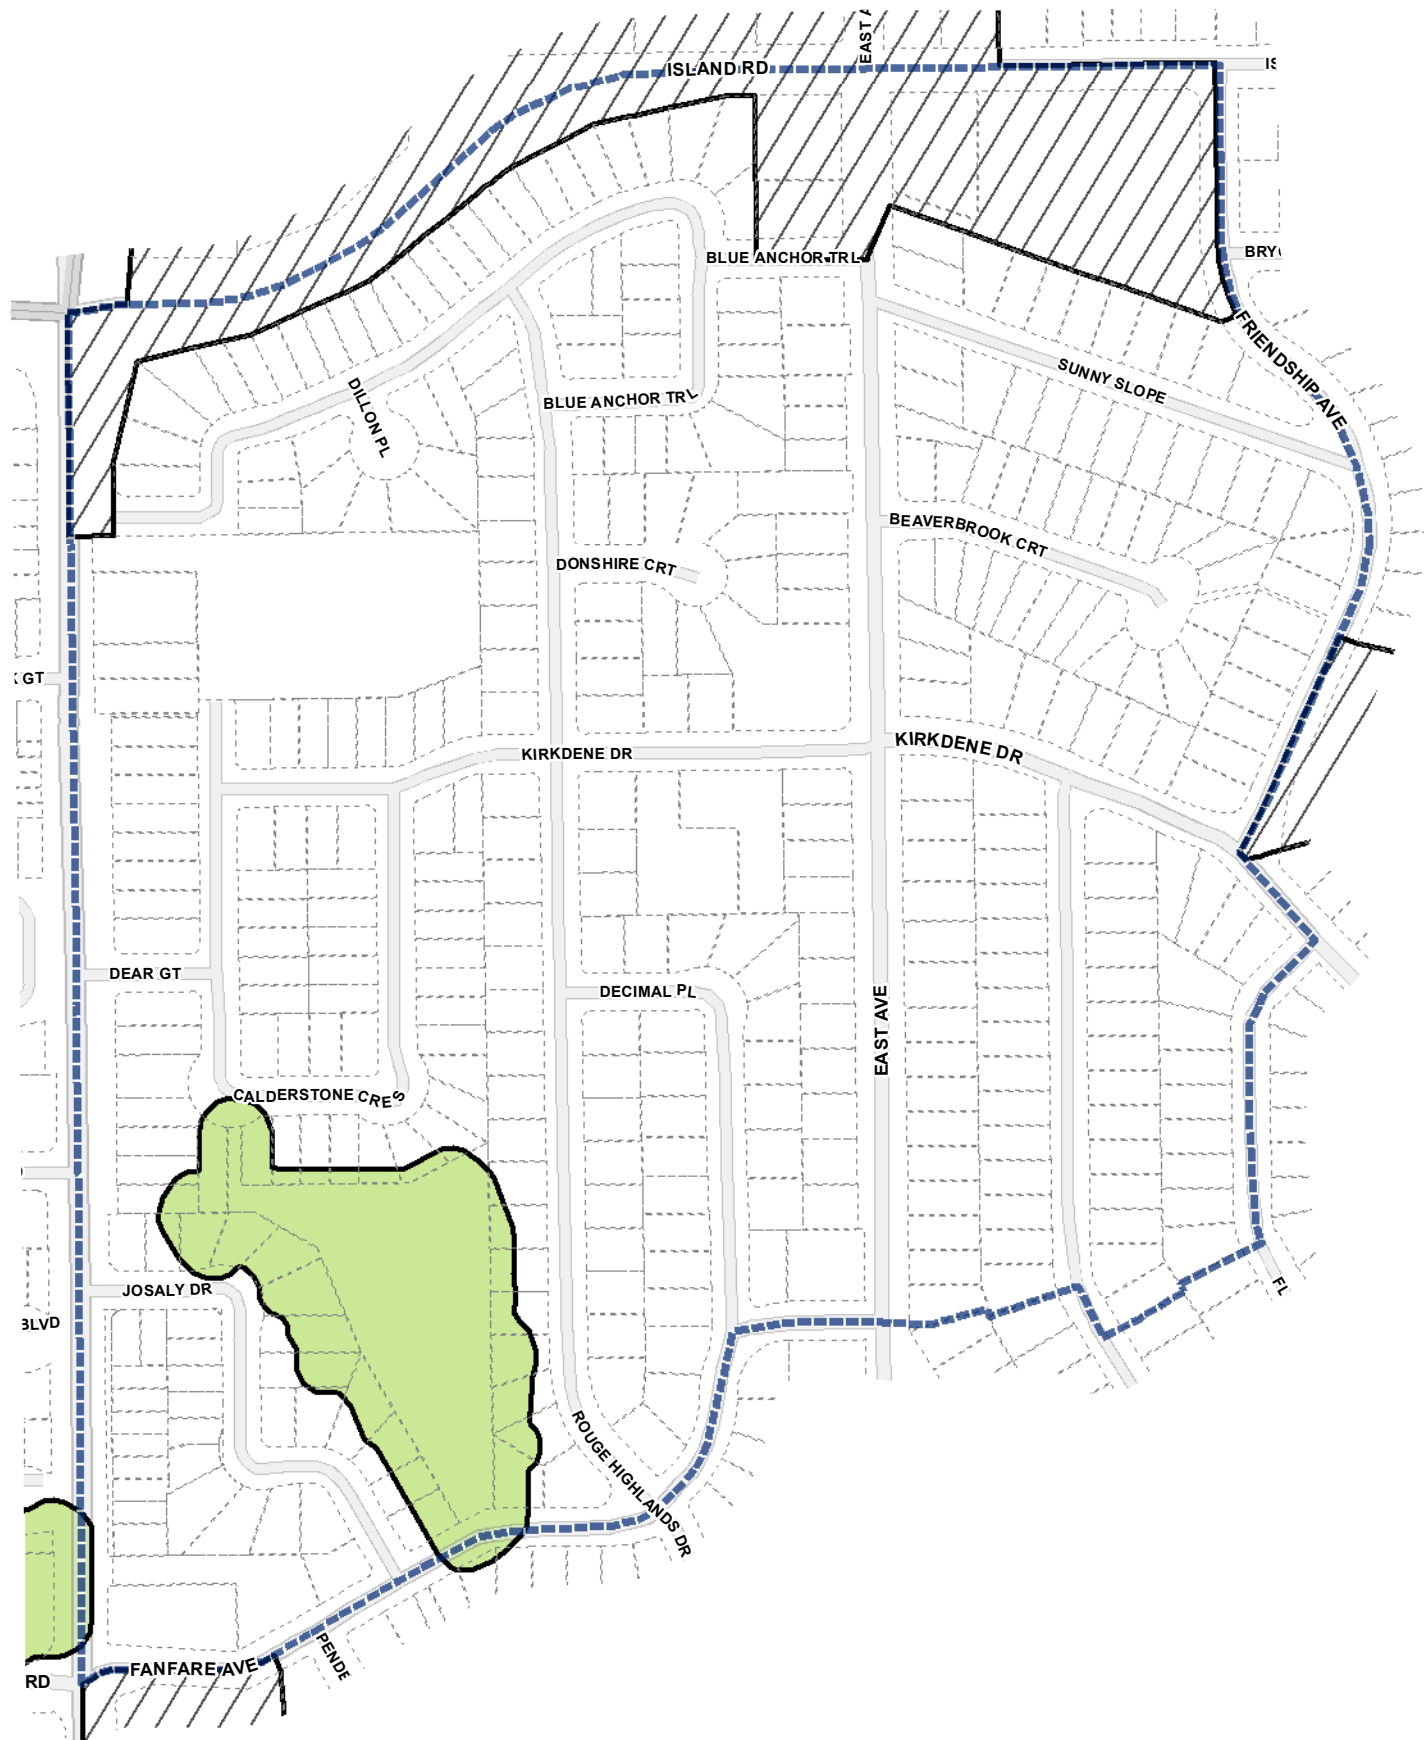

1:4,000

Conservation Overlay Map

July 29, 2010
Maps must be read together with Zoning Bylaw text

- | | |
|-----------------------------|--------------------|
| Conservation Overlay | Map Sheet Boundary |
| Area 1 | Properties |
| Area 2 | Railway |
| Not Part of this Bylaw | Hydro Line |

Conservation Overlay Map

- | | |
|-----------------------------|--------------------|
| Conservation Overlay | Map Sheet Boundary |
| Area 1 | Properties |
| Area 2 | Railway |
| Not Part of this Bylaw | Hydro Line |

Conservation Overlay Map

July 29, 2010
Maps must be read together with Zoning Bylaw text

- | | |
|-----------------------------|--------------------|
| Conservation Overlay | Map Sheet Boundary |
| Area 1 | Properties |
| Area 2 | Railway |
| Not Part of this Bylaw | Hydro Line |