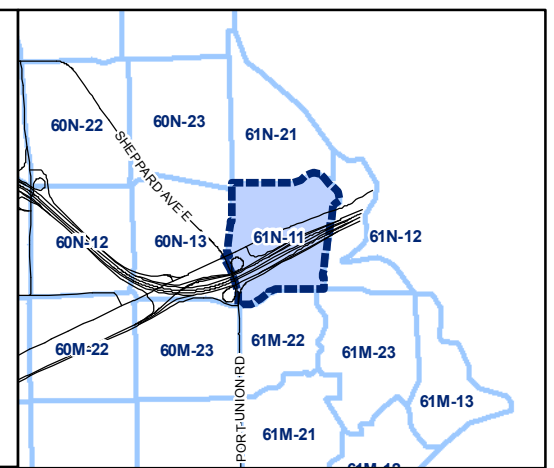

Conservation Overlay Map

July 29, 2010
Maps must be read together with Zoning Bylaw text

- | | |
|-----------------------------|--------------------|
| Conservation Overlay | Map Sheet Boundary |
| Area 1 | Properties |
| Area 2 | Railway |
| Not Part of this Bylaw | Hydro Line |

Toronto City Planning
 Zoning Bylaw Map Book Series

Conservation Overlay Map

July 29, 2010
 Maps must be read together with Zoning Bylaw text

- | | |
|-----------------------------|--------------------|
| Conservation Overlay | Map Sheet Boundary |
| Area 1 | Properties |
| Area 2 | Railway |
| Not Part of this Bylaw | Hydro Line |