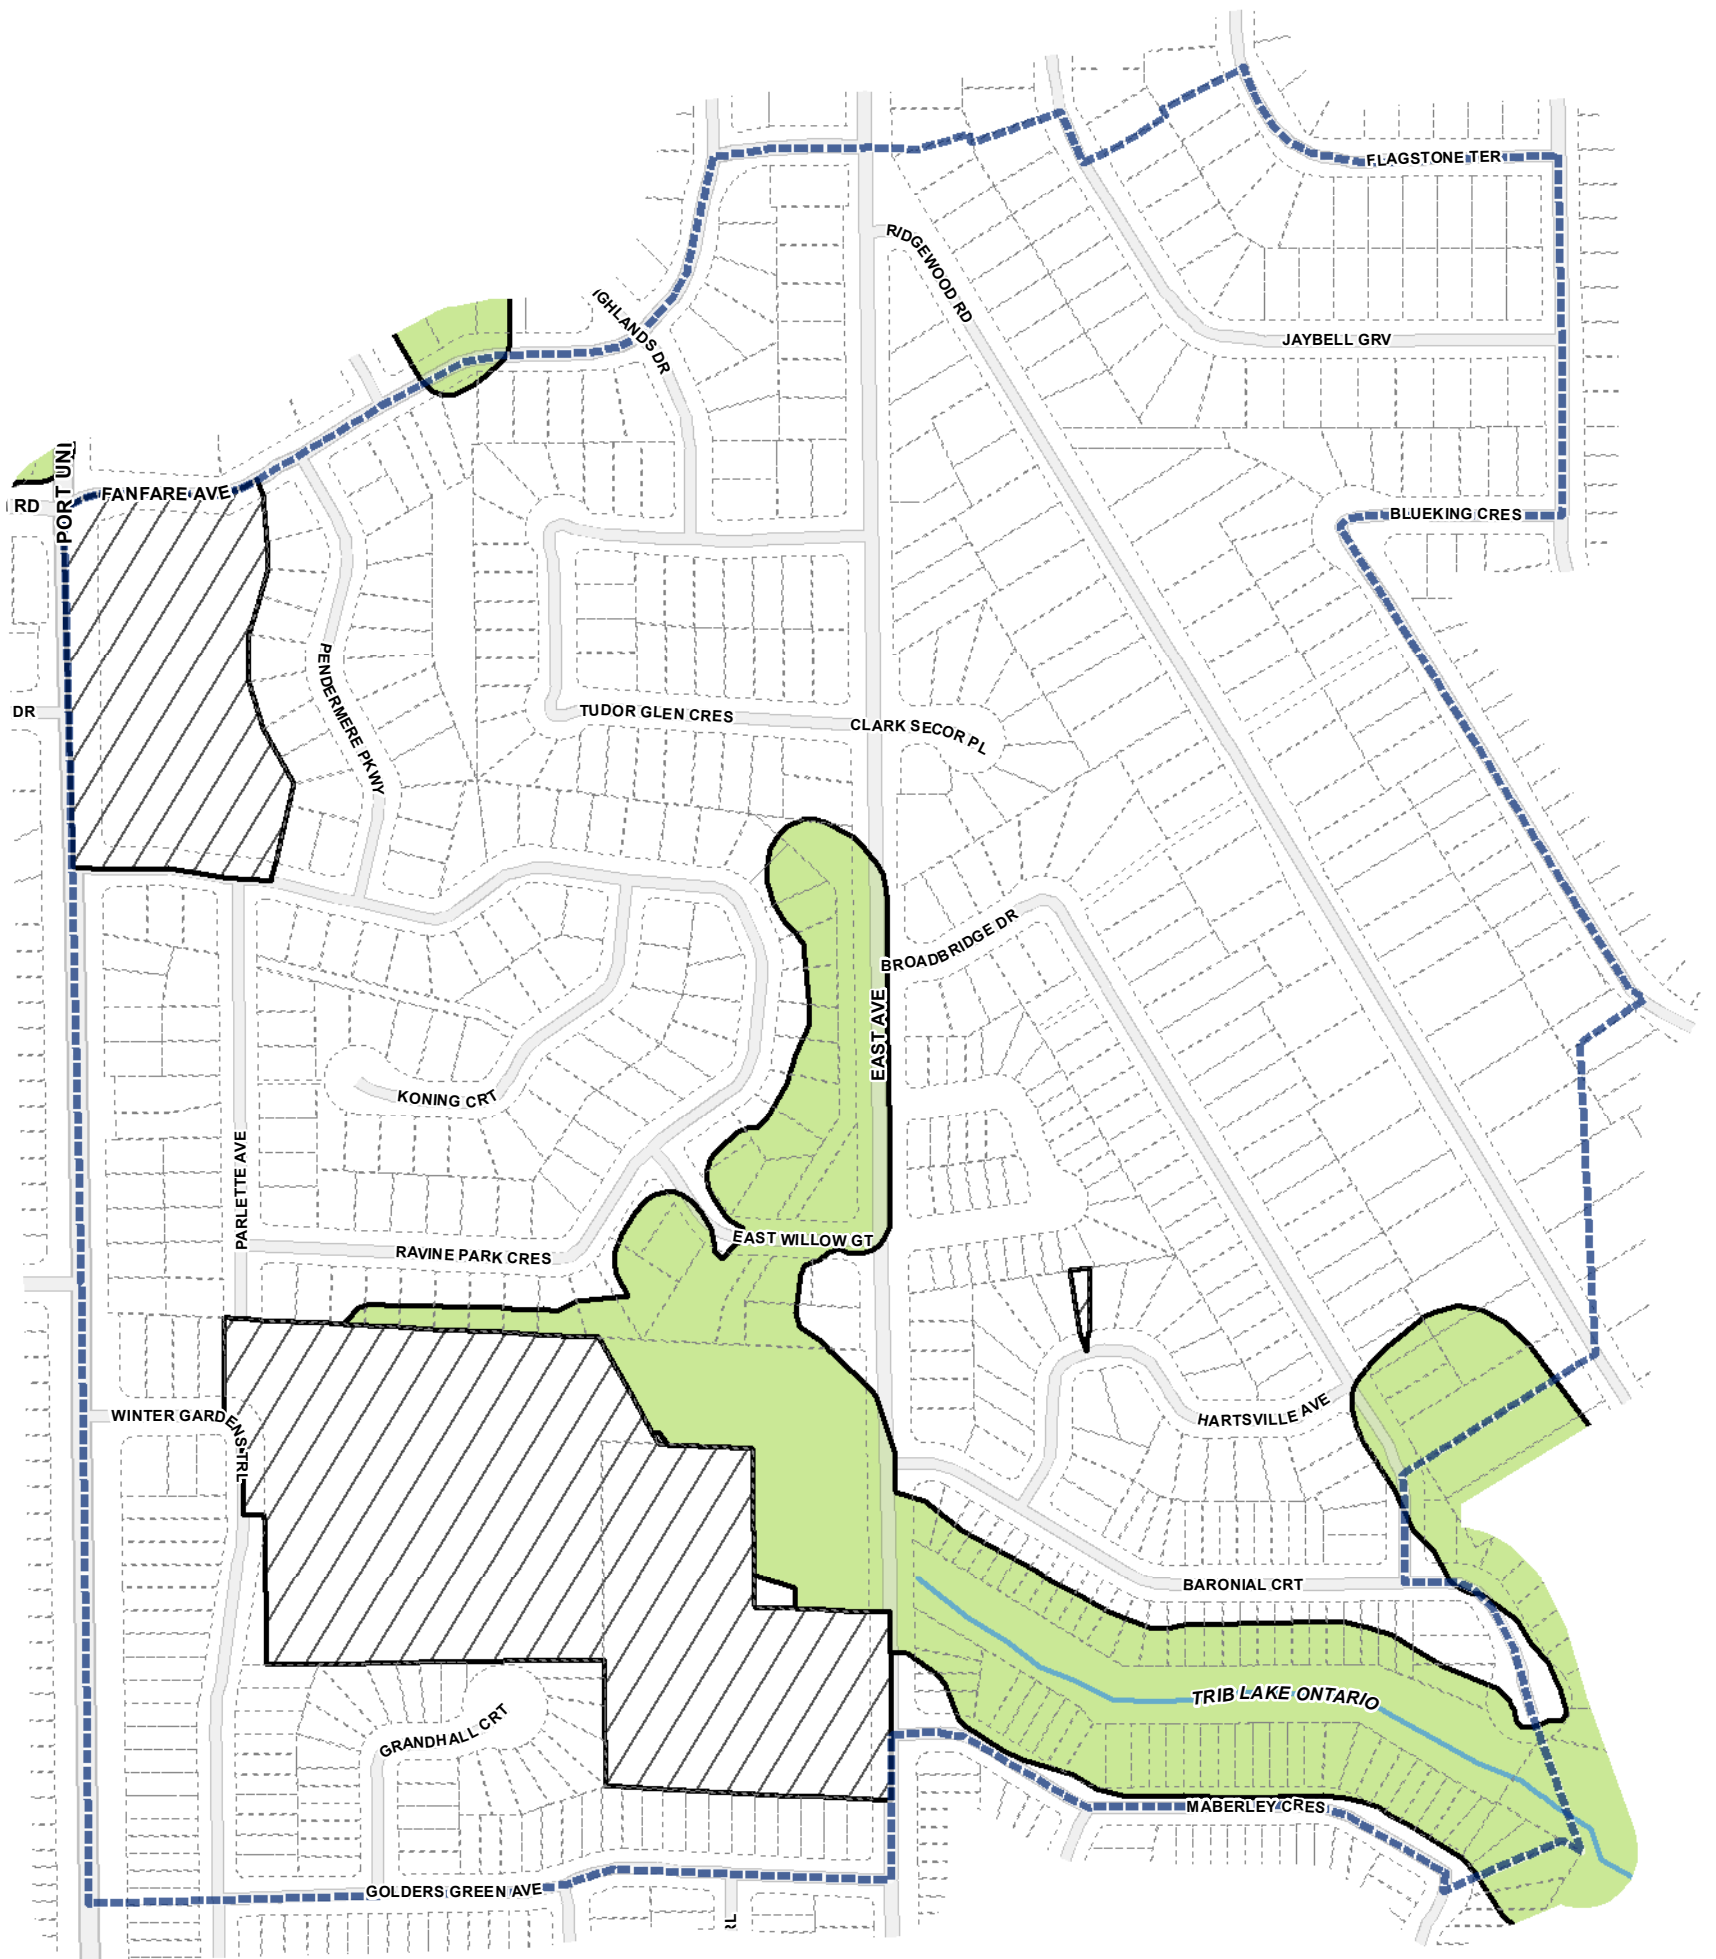

Conservation Overlay Map

July 29, 2010

Maps must be read together with Zoning Bylaw text

Conservation Overlay

- Area 1
- Area 2
- Not Part of this Bylaw

Map Sheet Boundary

- Properties
- Railway
- Hydro Line

1:4,000

Conservation Overlay Map

July 29, 2010
Maps must be read together with Zoning Bylaw text

- | | |
|-----------------------------|--------------------|
| Conservation Overlay | Map Sheet Boundary |
| Area 1 | Properties |
| Area 2 | Railway |
| Not Part of this Bylaw | Hydro Line |

Conservation Overlay Map

- | | |
|-----------------------------|--------------------|
| Conservation Overlay | Map Sheet Boundary |
| Area 1 | Properties |
| Area 2 | Railway |
| Not Part of this Bylaw | Hydro Line |

Conservation Overlay Map

July 29, 2010
Maps must be read together with Zoning Bylaw text

- | | |
|-----------------------------|--------------------|
| Conservation Overlay | Map Sheet Boundary |
| Area 1 | Properties |
| Area 2 | Railway |
| Not Part of this Bylaw | Hydro Line |