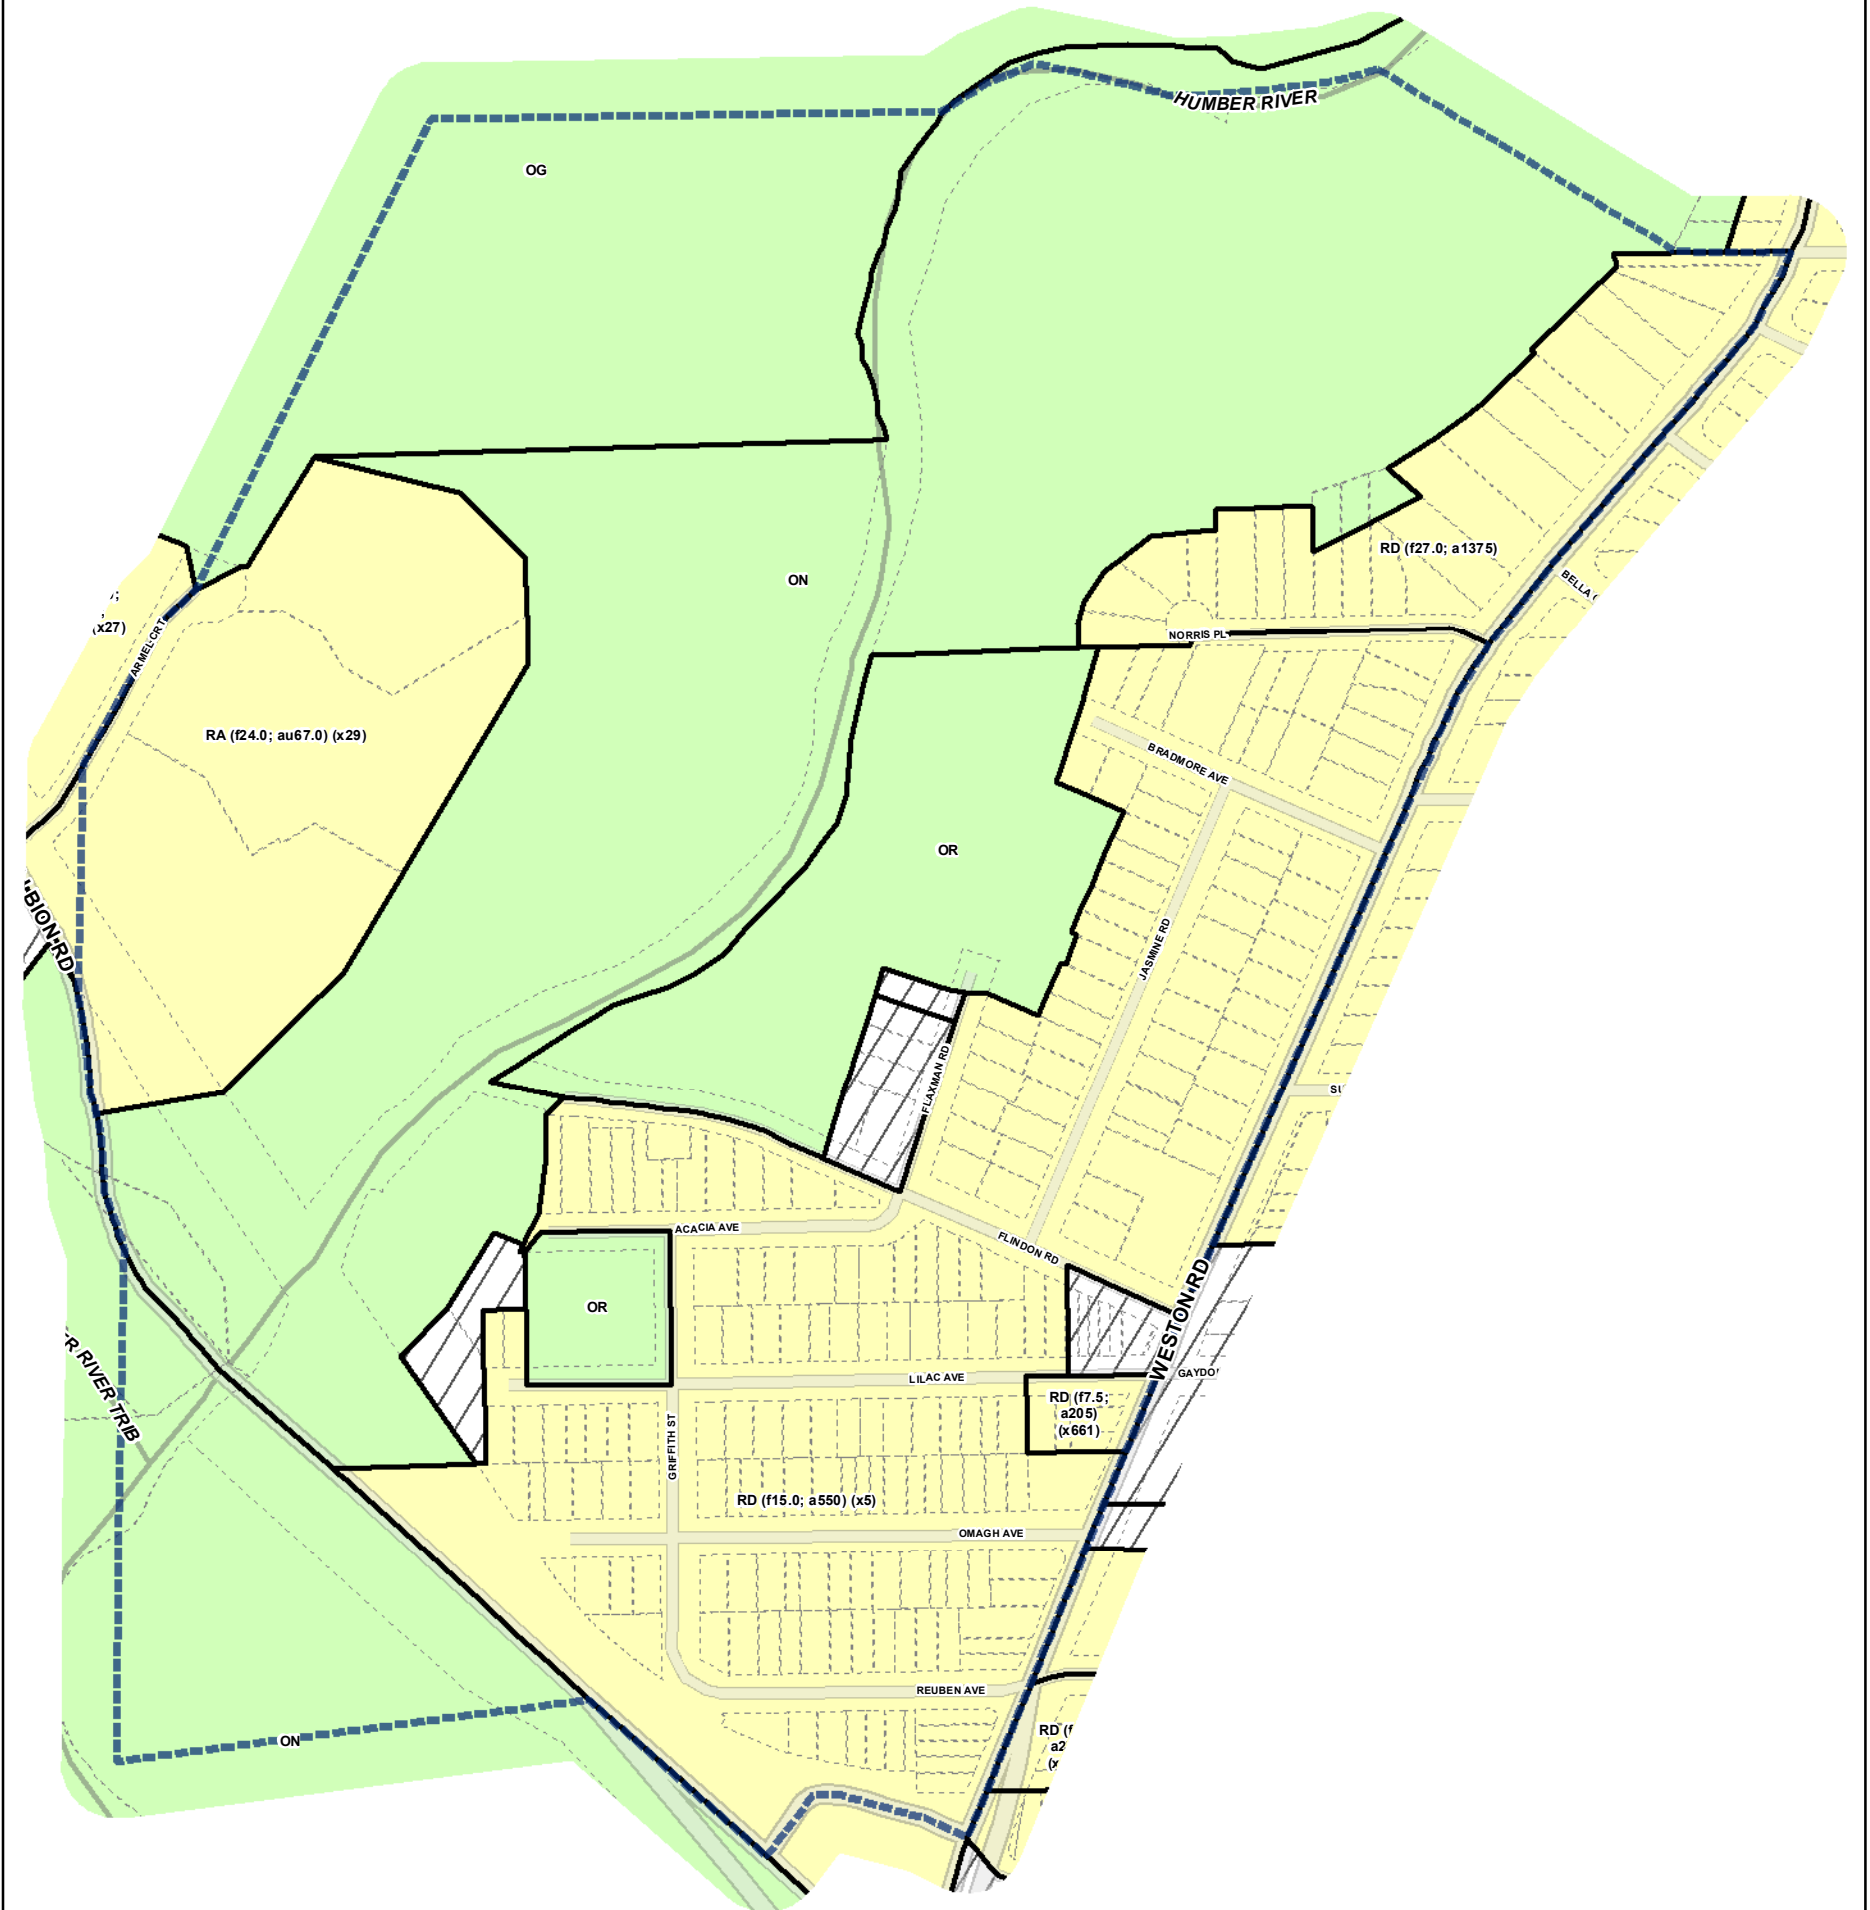

Map Sheet Boundary

Properties

Railway

Hydro Line

0 20 40 80 120 160 Meters

1:4,000

Toronto City Planning
 Zoning Bylaw Map Book Series

Zoning
 Etobicoke York Community Council