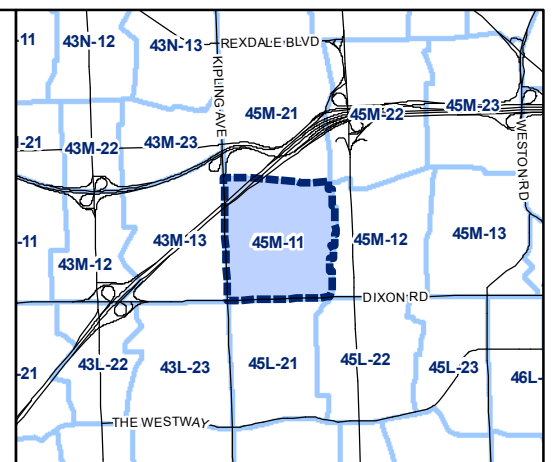

1. **Zone Categories**
2. Residential
   - Parks & Open Space
   - Commercial Residential
   - Commercial Residential Employment
   - Institutional
   - Employment
   - Utility/Transportation
   - Not Part of this Bylaw

- Map Sheet Boundary
- Properties
- Railway
- Hydro Line