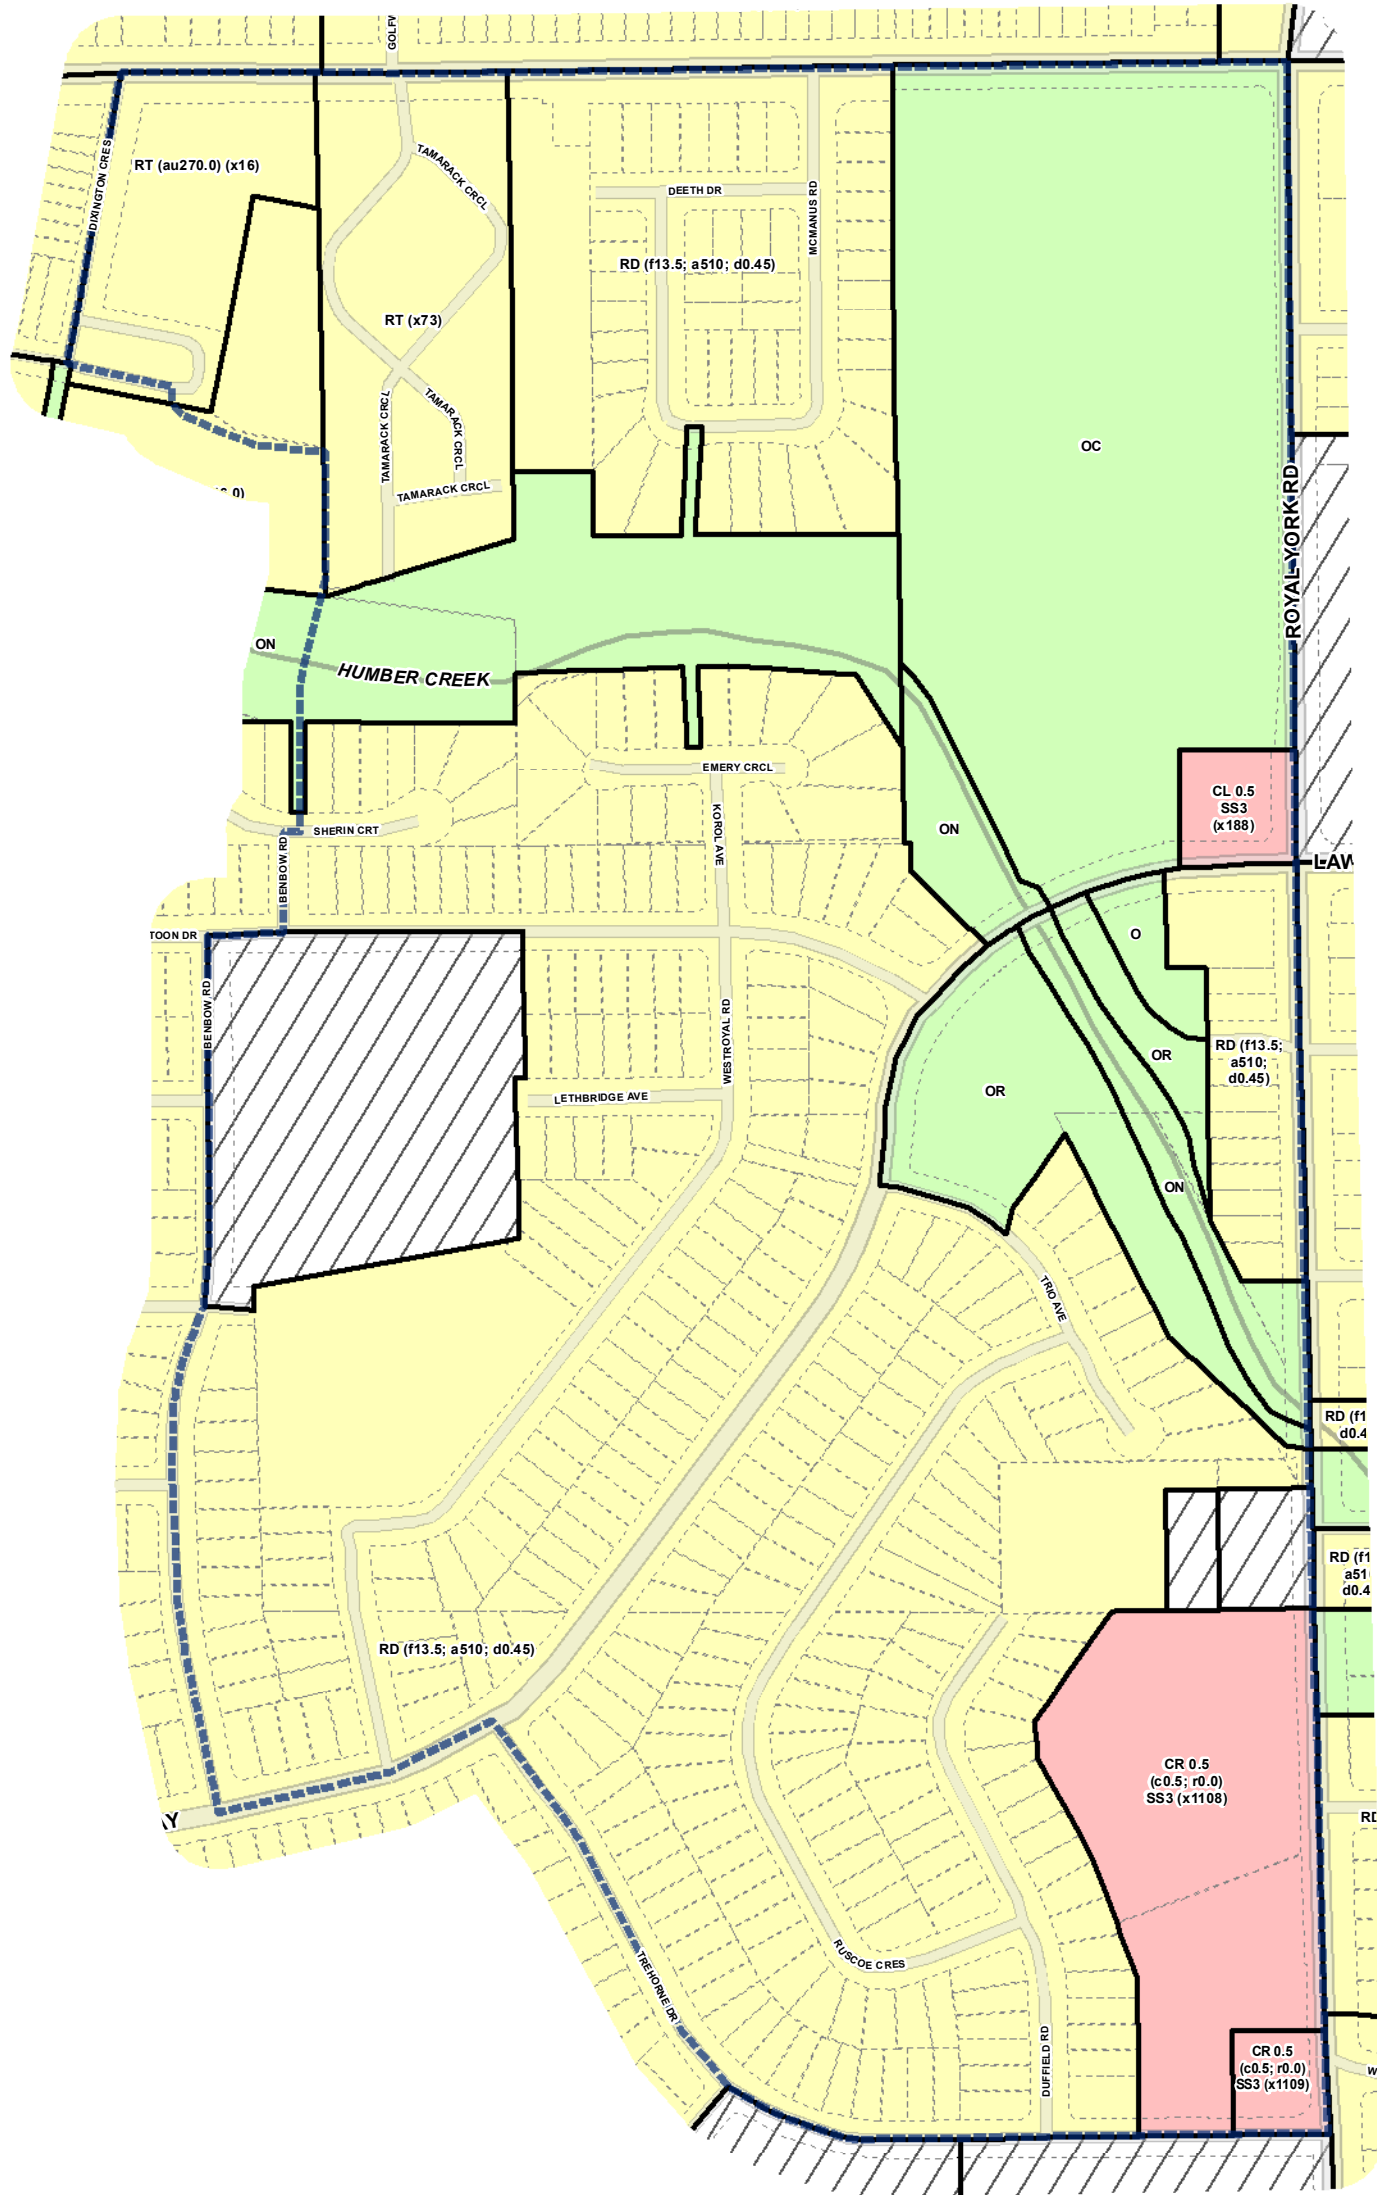

Map Sheet Boundary

Properties

Railway

Hydro Line

0 20 40 80 120 160 Meters

1:4,000

- Zone Categories**
- Residential
 - Parks & Open Space
 - Commercial Residential
 - Commercial Residential Employment
 - Institutional
 - Employment
 - Utility/Transportation
 - Not Part of this Bylaw