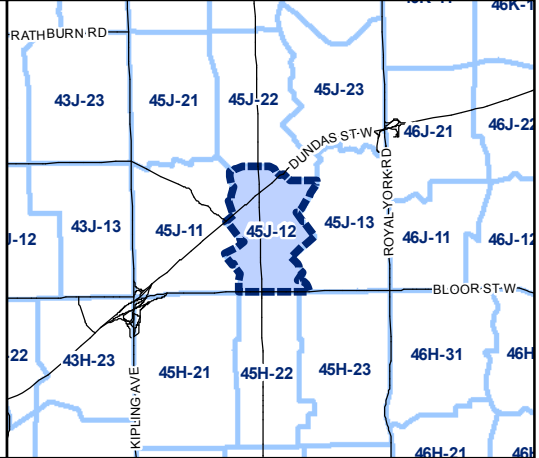

Toronto City Planning
 Zoning Bylaw Map Book Series

Zoning
 Etobicoke York Community Council

July 29, 2010
 Maps must be read together with Zoning Bylaw text

- Zone Categories**
- Residential
 - Parks & Open Space
 - Commercial Residential
 - Commercial Residential Employment
 - Institutional
 - Employment
 - Utility/Transportation
 - Not Part of this Bylaw