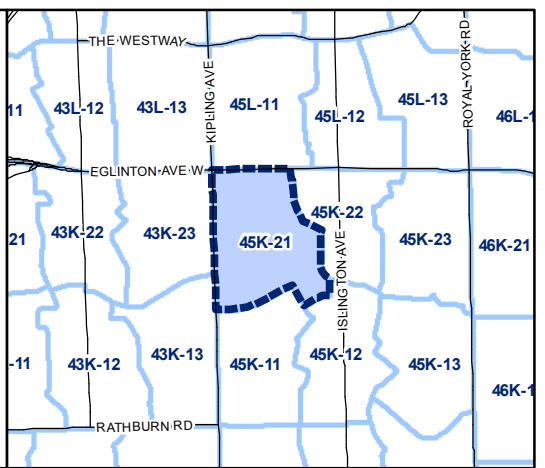

Map Sheet Boundary

Properties

Railway

Hydro Line

N

0 20 40 80 120 160 Meters

1:4,000

Toronto City Planning
Zoning Bylaw Map Book Series