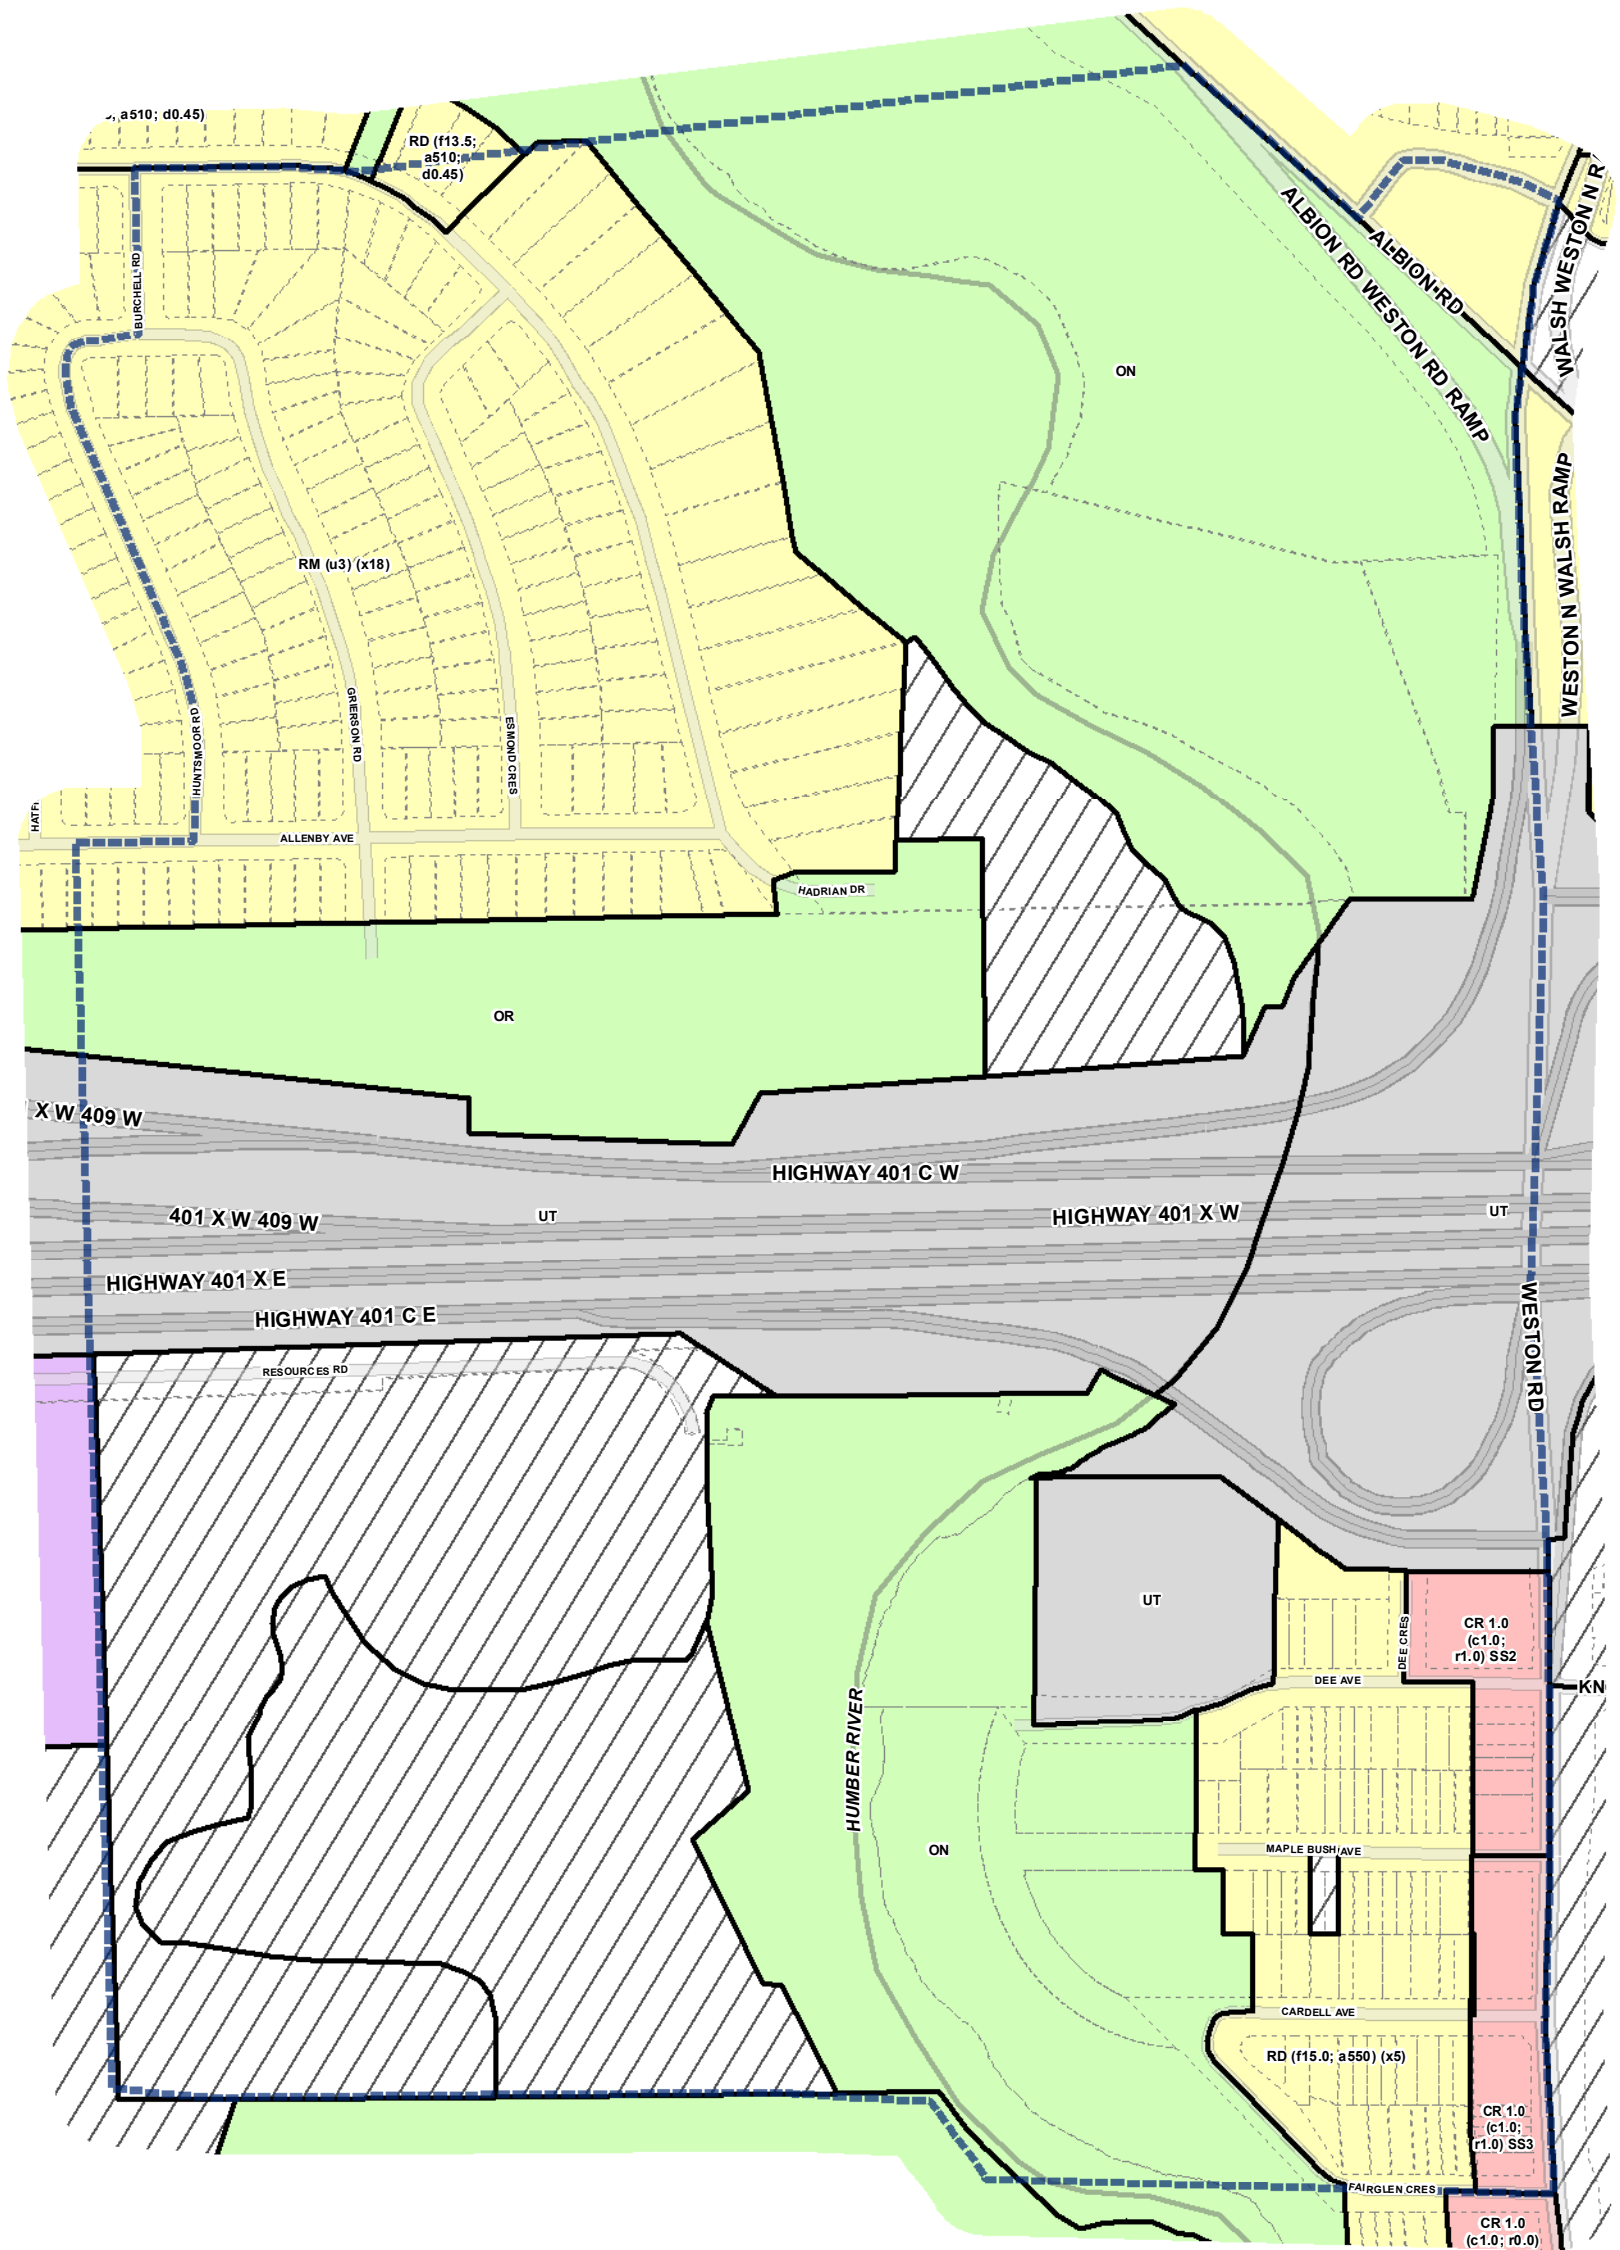

Map Symbols

- Map Sheet Boundary
- Properties
- Railway
- Hydro Line

0 20 40 80 120 160 Meters
 1:4,000

- Zone Categories**
- Residential
 - Parks & Open Space
 - Commercial Residential
 - Commercial Residential Employment
 - Institutional
 - Employment
 - Utility/Transportation
 - Not Part of this Bylaw