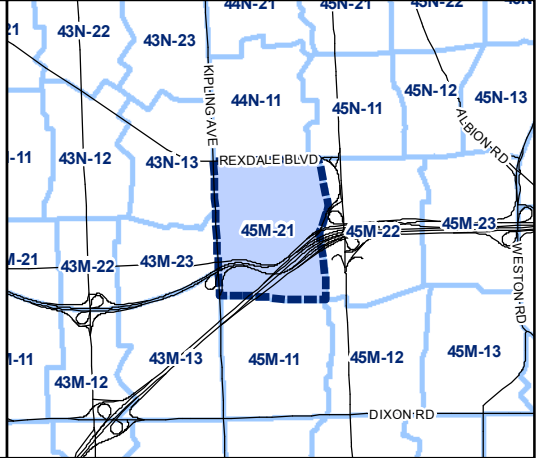

Map Sheet Boundary

Properties

Railway

Hydro Line

0 20 40 80 120 160 Meters

1:4,000

TORONTO City Planning
 Zoning Bylaw Map Book Series

Zoning
 Etobicoke York Community Council