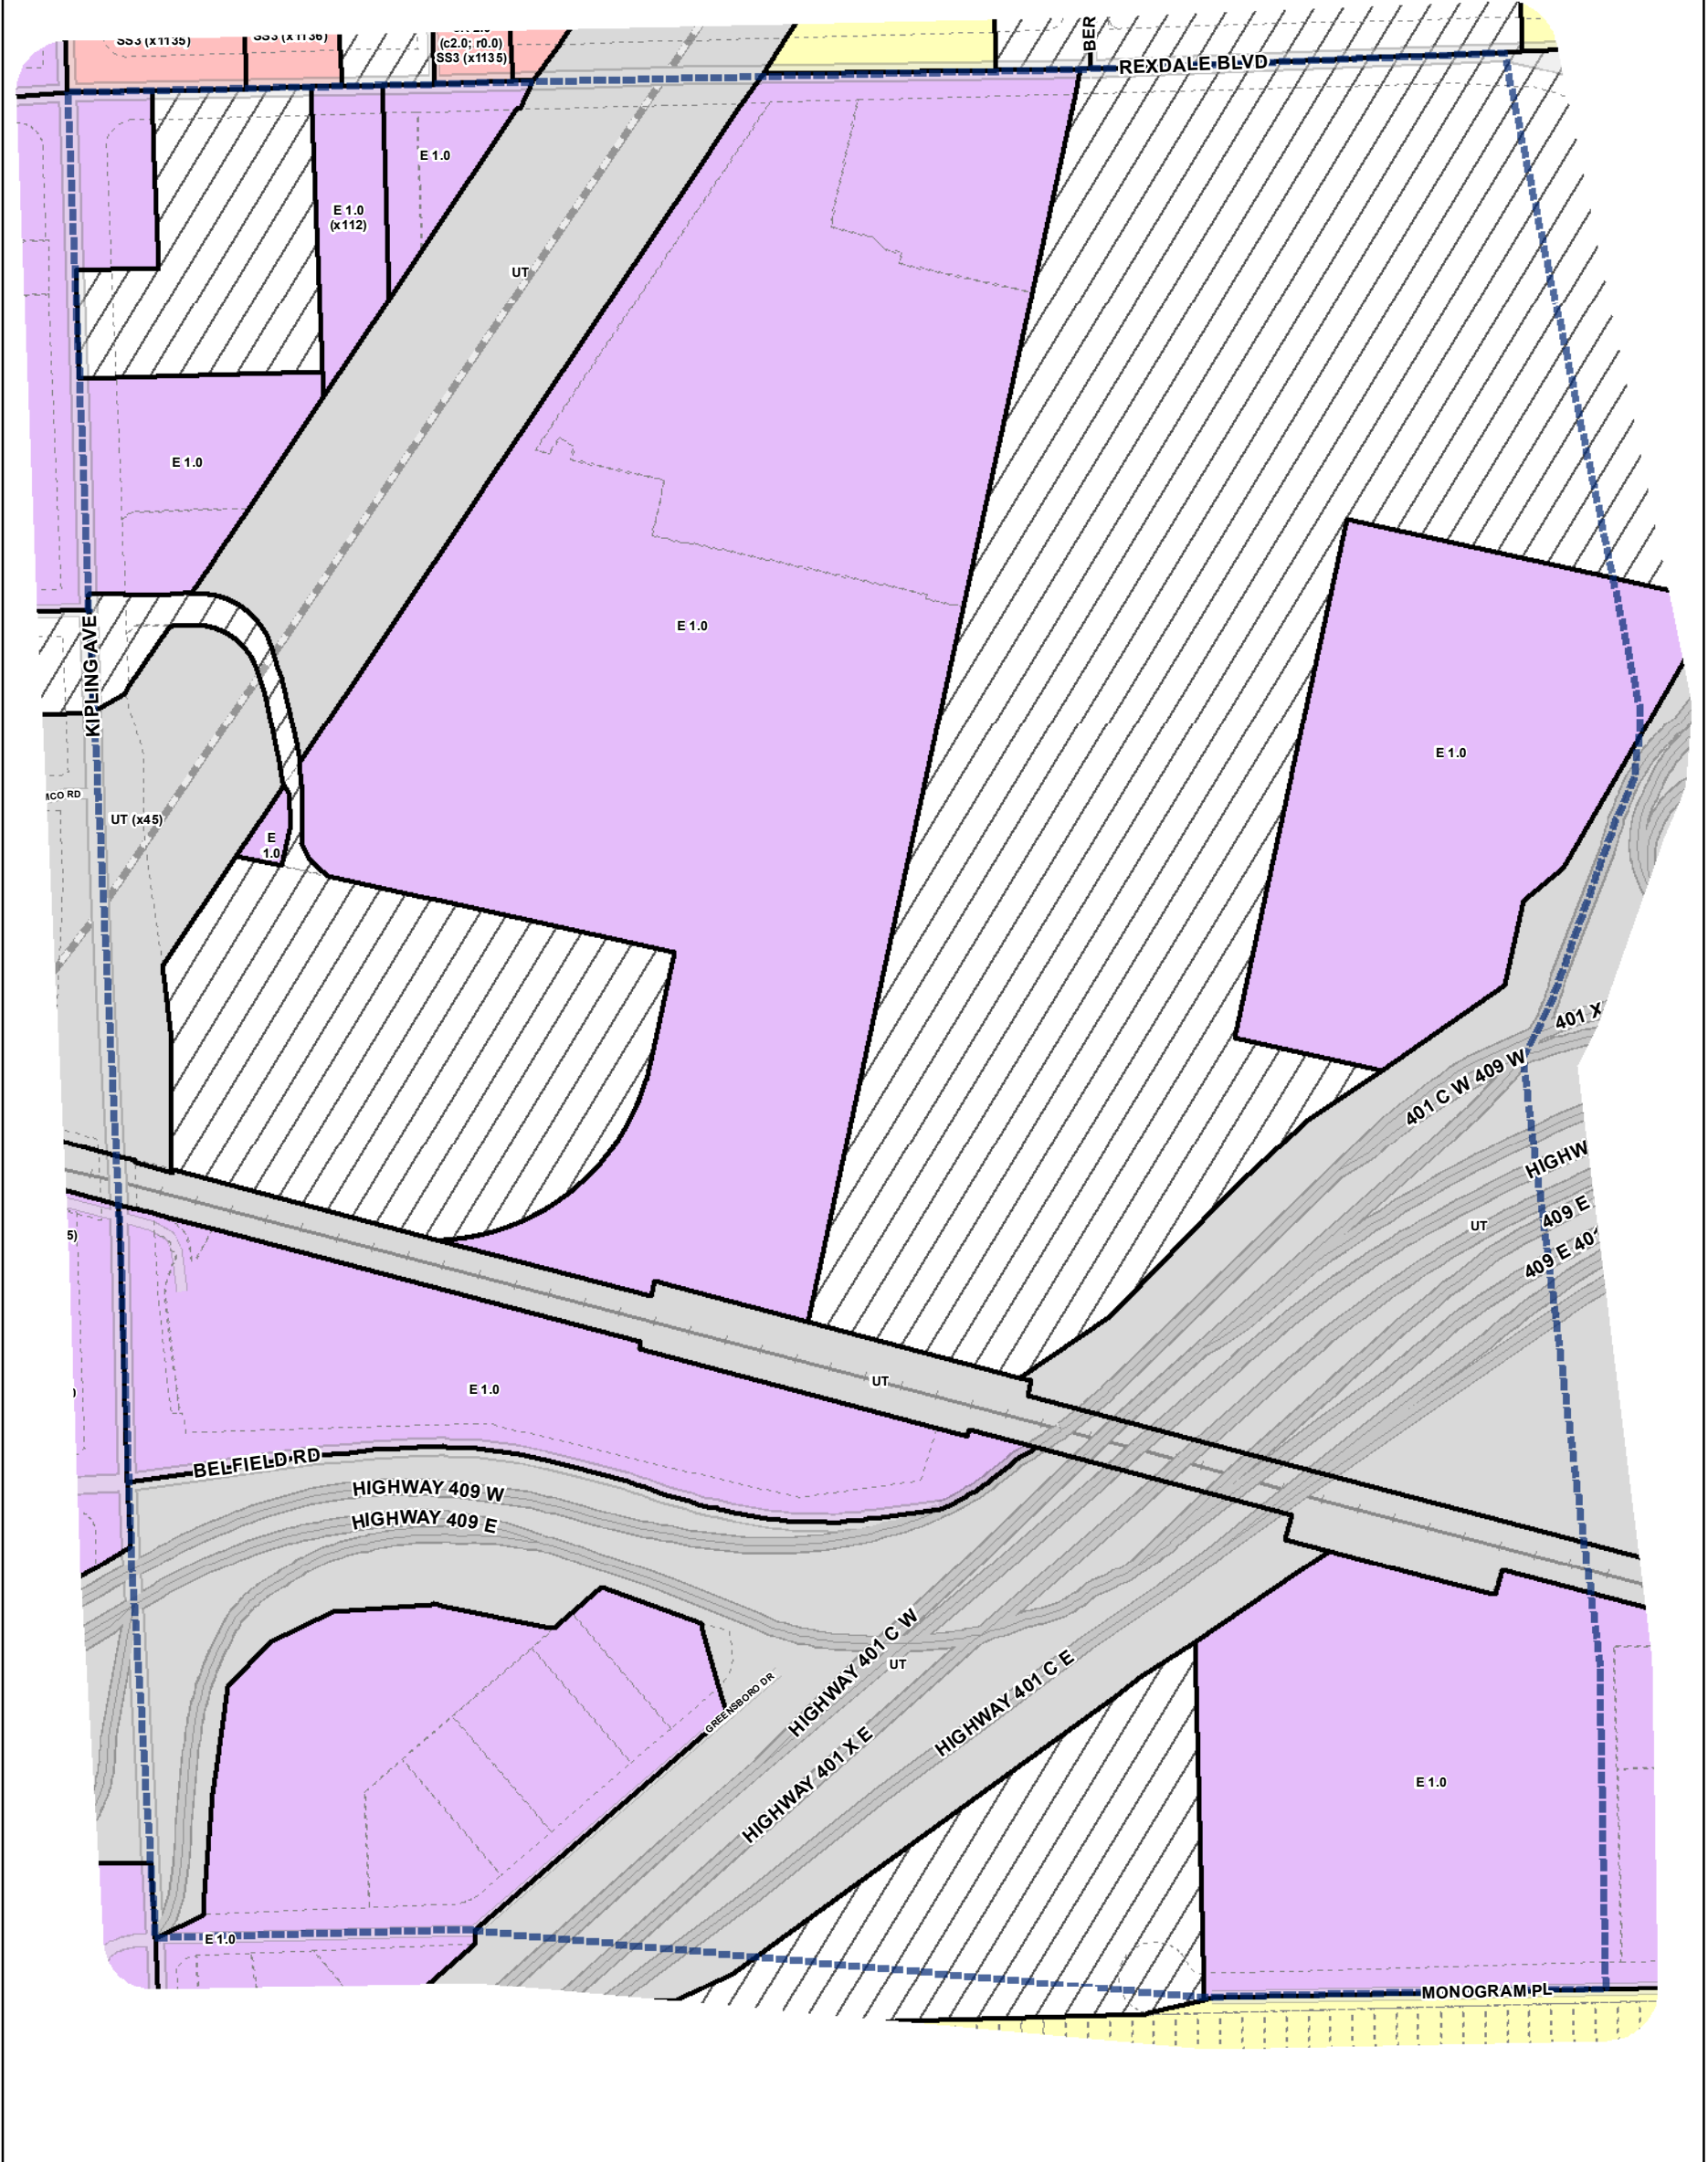

- Map Sheet Boundary
- Properties
- Railway
- Hydro Line

TORONTO City Planning
 Zoning Bylaw Map Book Series

Zoning
 Etobicoke York Community Council

July 29, 2010
 Maps must be read together with Zoning Bylaw text