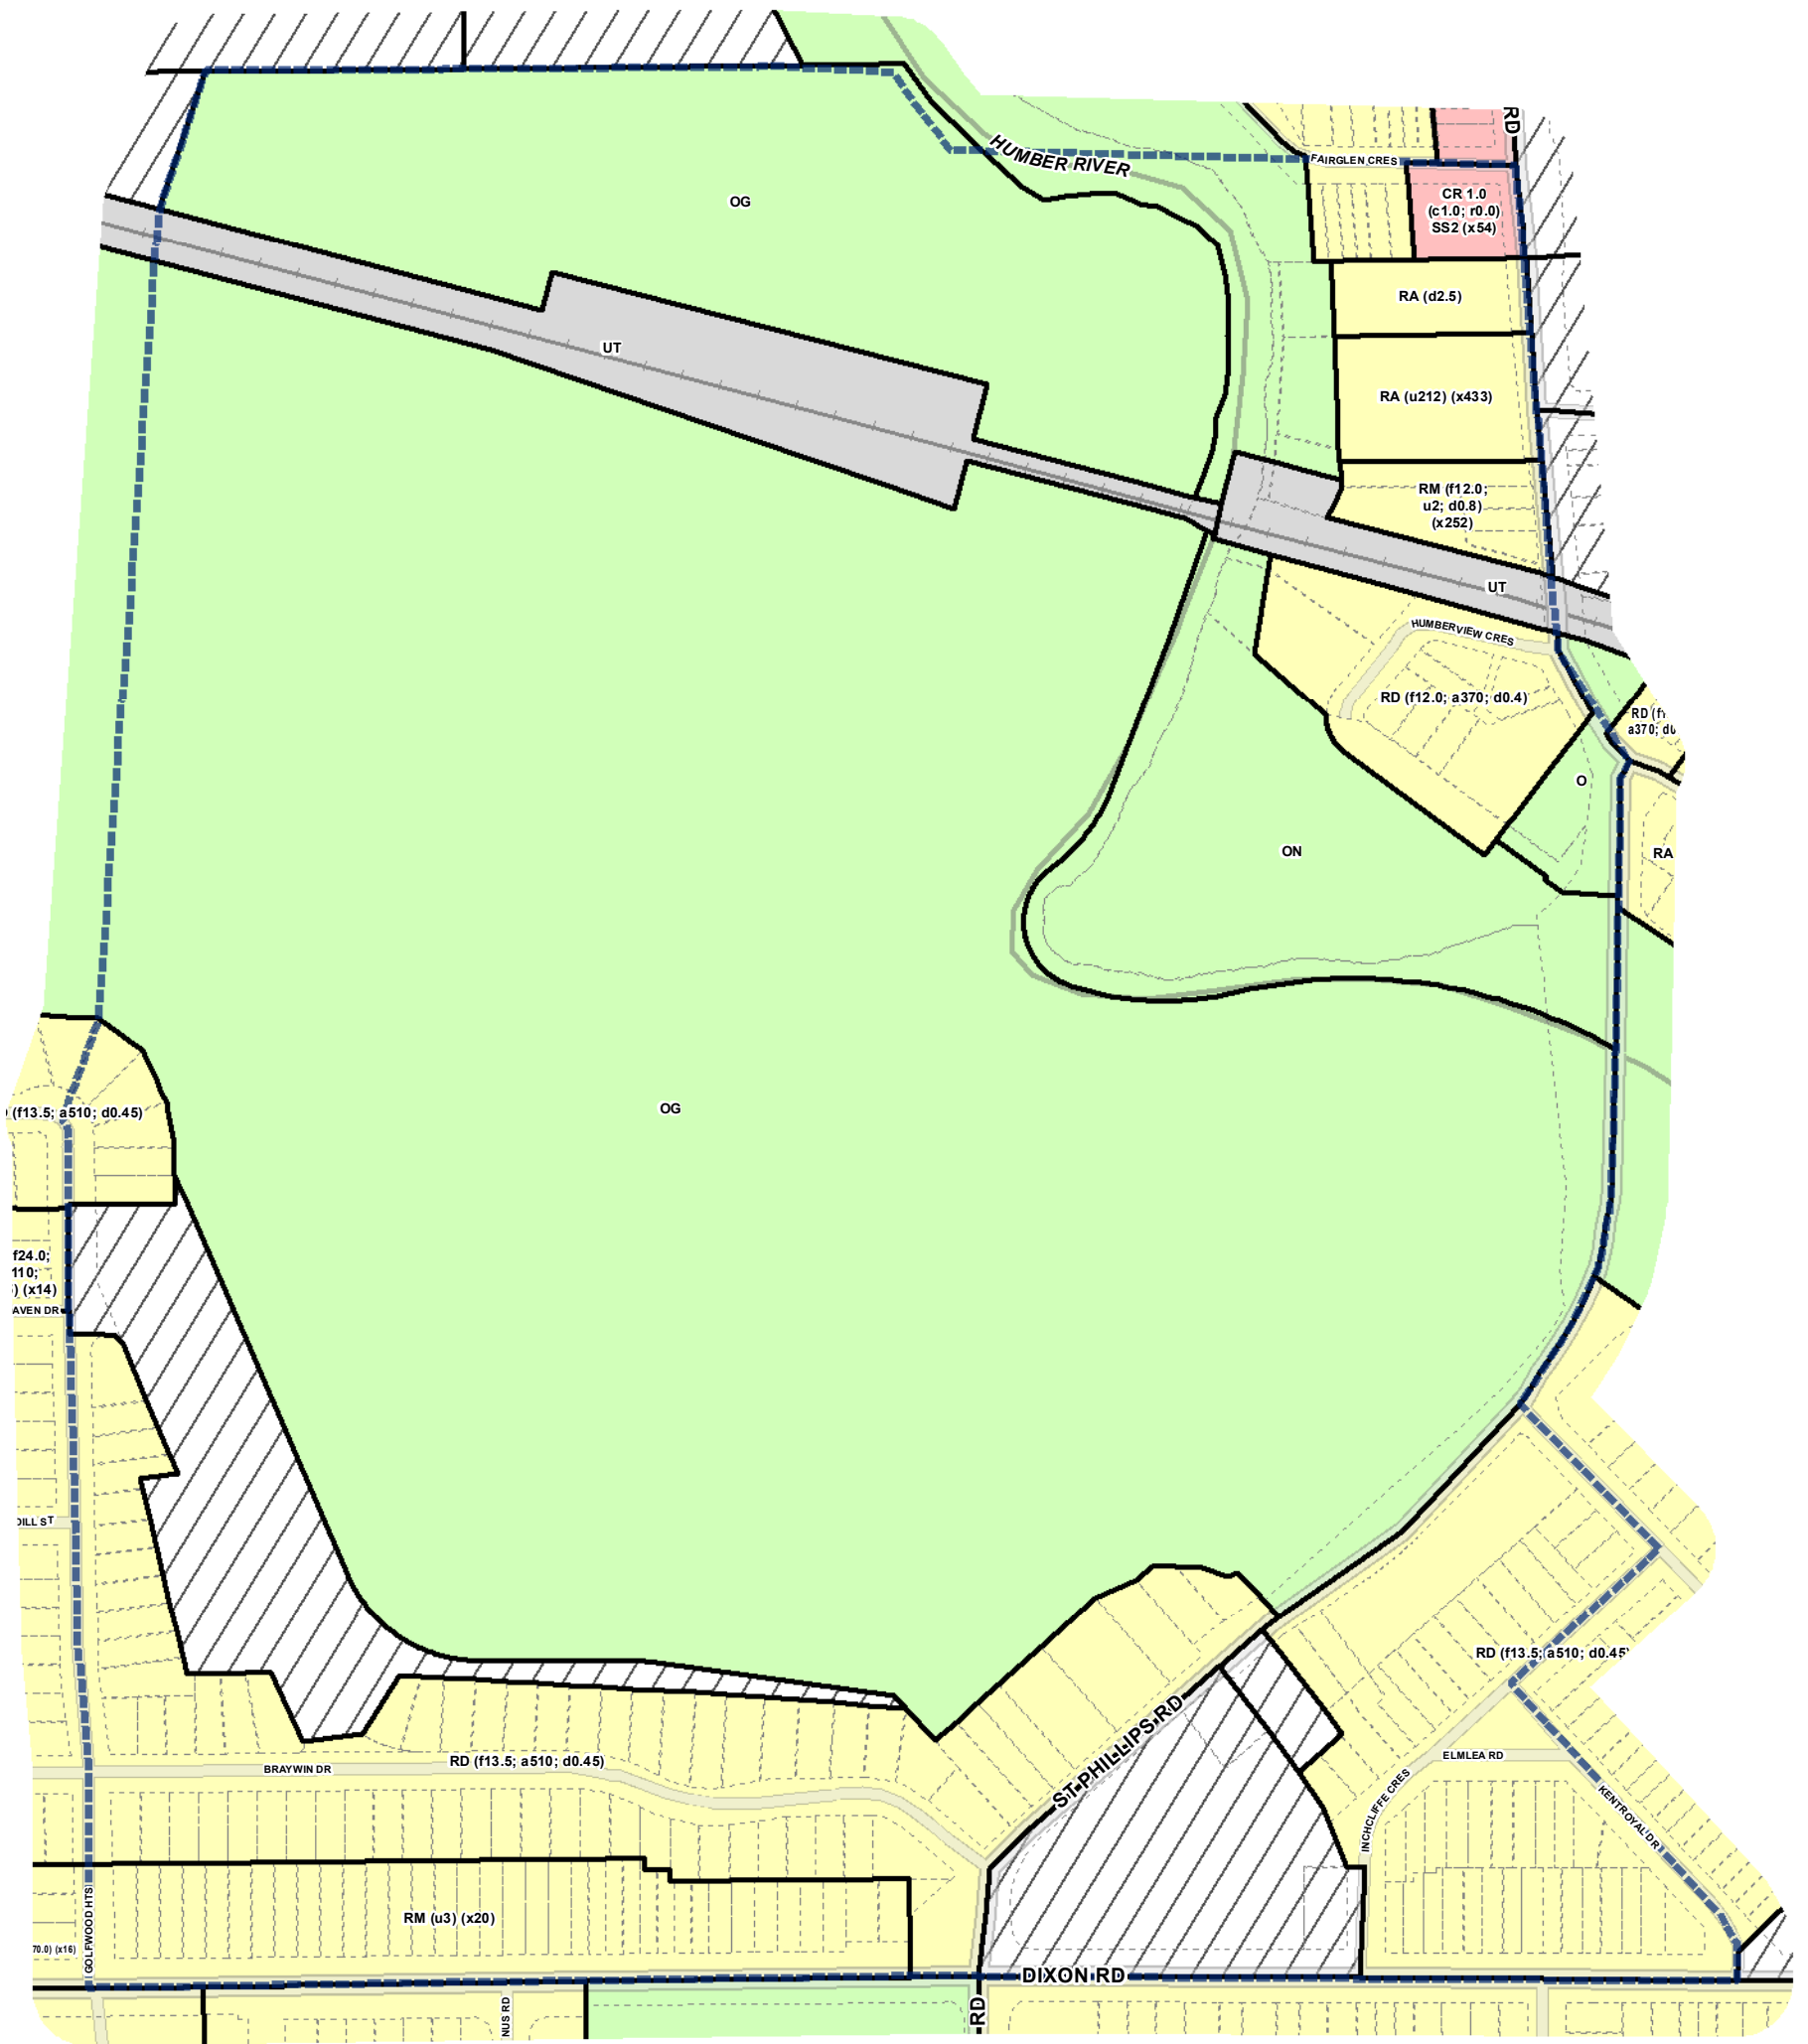

1. **Zone Categories**
2. Residential
   - Parks & Open Space
   - Commercial Residential
   - Commercial Residential Employment
   - Institutional
   - Employment
   - Utility/Transportation
   - Not Part of this Bylaw

- Map Sheet Boundary
- Properties
- Railway
- Hydro Line