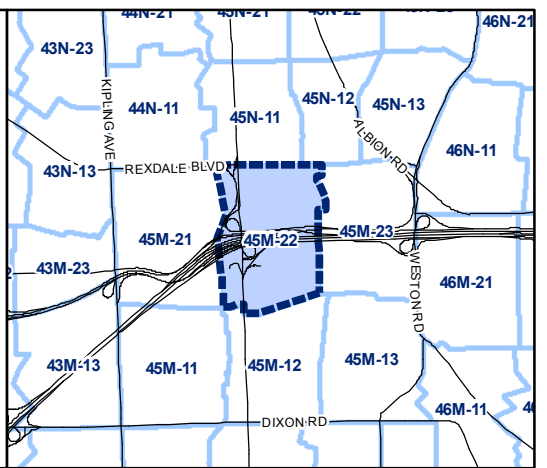

Map Sheet Boundary

Properties

Railway

Hydro Line

0 20 40 80 120 160 Meters

1:4,000

TORONTO City Planning
 Zoning Bylaw Map Book Series

Zoning
 Etobicoke York Community Council

July 29, 2010
 Maps must be read together with Zoning Bylaw text

Zone Categories

- Residential
- Parks & Open Space
- Commercial Residential
- Commercial Residential Employment
- Institutional
- Employment
- Utility/Transportation
- Not Part of this Bylaw

Map Symbols

- Map Sheet Boundary
- Properties
- Railway
- Hydro Line

0 20 40 80 120 160 Meters
 1:4,000

- Zone Categories**
- Residential
 - Parks & Open Space
 - Commercial Residential
 - Commercial Residential Employment
 - Institutional
 - Employment
 - Utility/Transportation
 - Not Part of this Bylaw