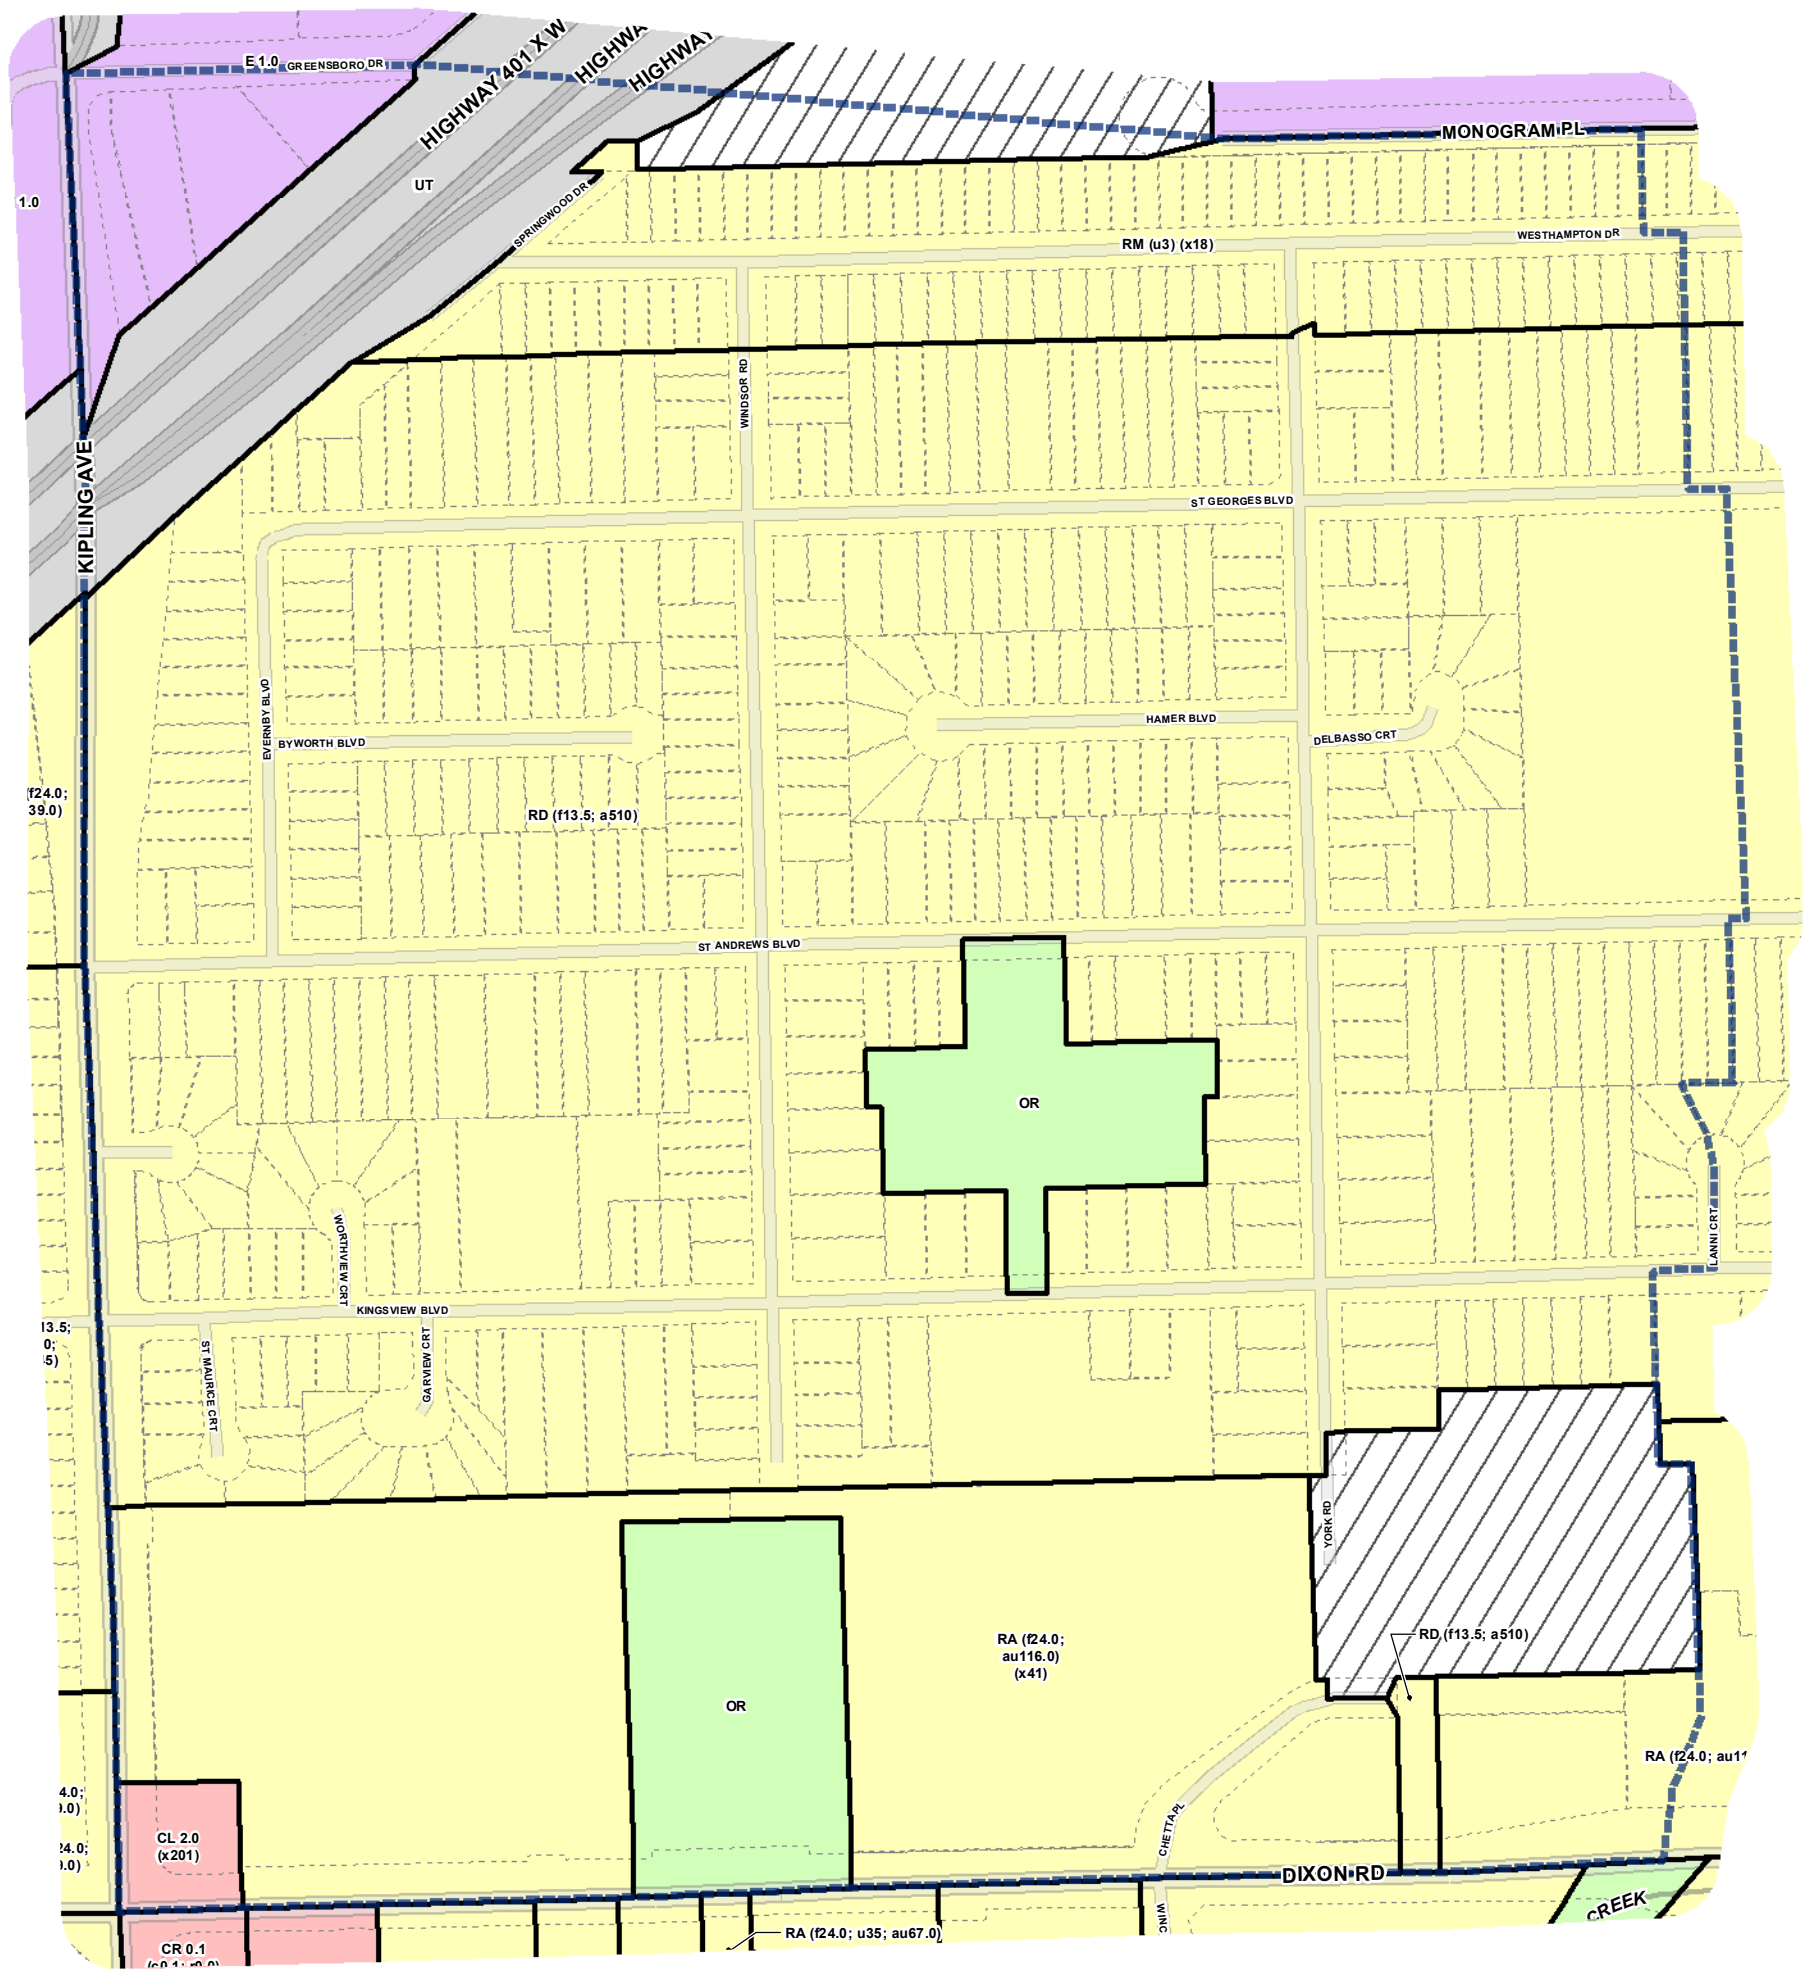

1. **Zone Categories**
2. Residential
   - Parks & Open Space
   - Commercial Residential
   - Commercial Residential Employment
   - Institutional
   - Employment
   - Utility/Transportation
   - Not Part of this Bylaw

- Map Sheet Boundary
- Properties
- Railway
- Hydro Line