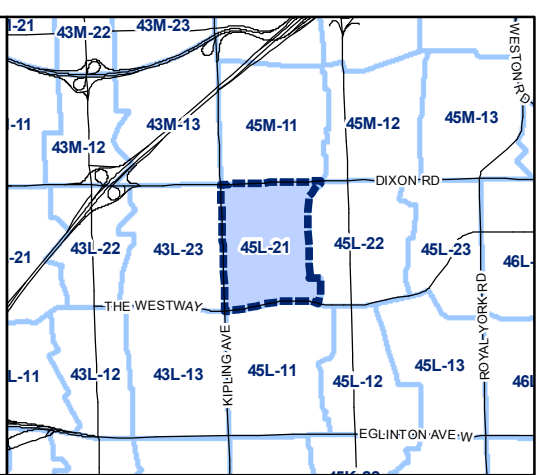

Map Sheet Boundary

Properties

Railway

Hydro Line

0 20 40 80 120 160 Meters

1:4,000

- Zone Categories**
- Residential
 - Parks & Open Space
 - Commercial Residential
 - Commercial Residential Employment
 - Institutional
 - Employment
 - Utility/Transportation
 - Not Part of this Bylaw

- Map Sheet Boundary
- Properties
- Railway
- Hydro Line

- Zone Categories**
- Residential
 - Parks & Open Space
 - Commercial Residential
 - Commercial Residential Employment
 - Institutional
 - Employment
 - Utility/Transportation
 - Not Part of this Bylaw