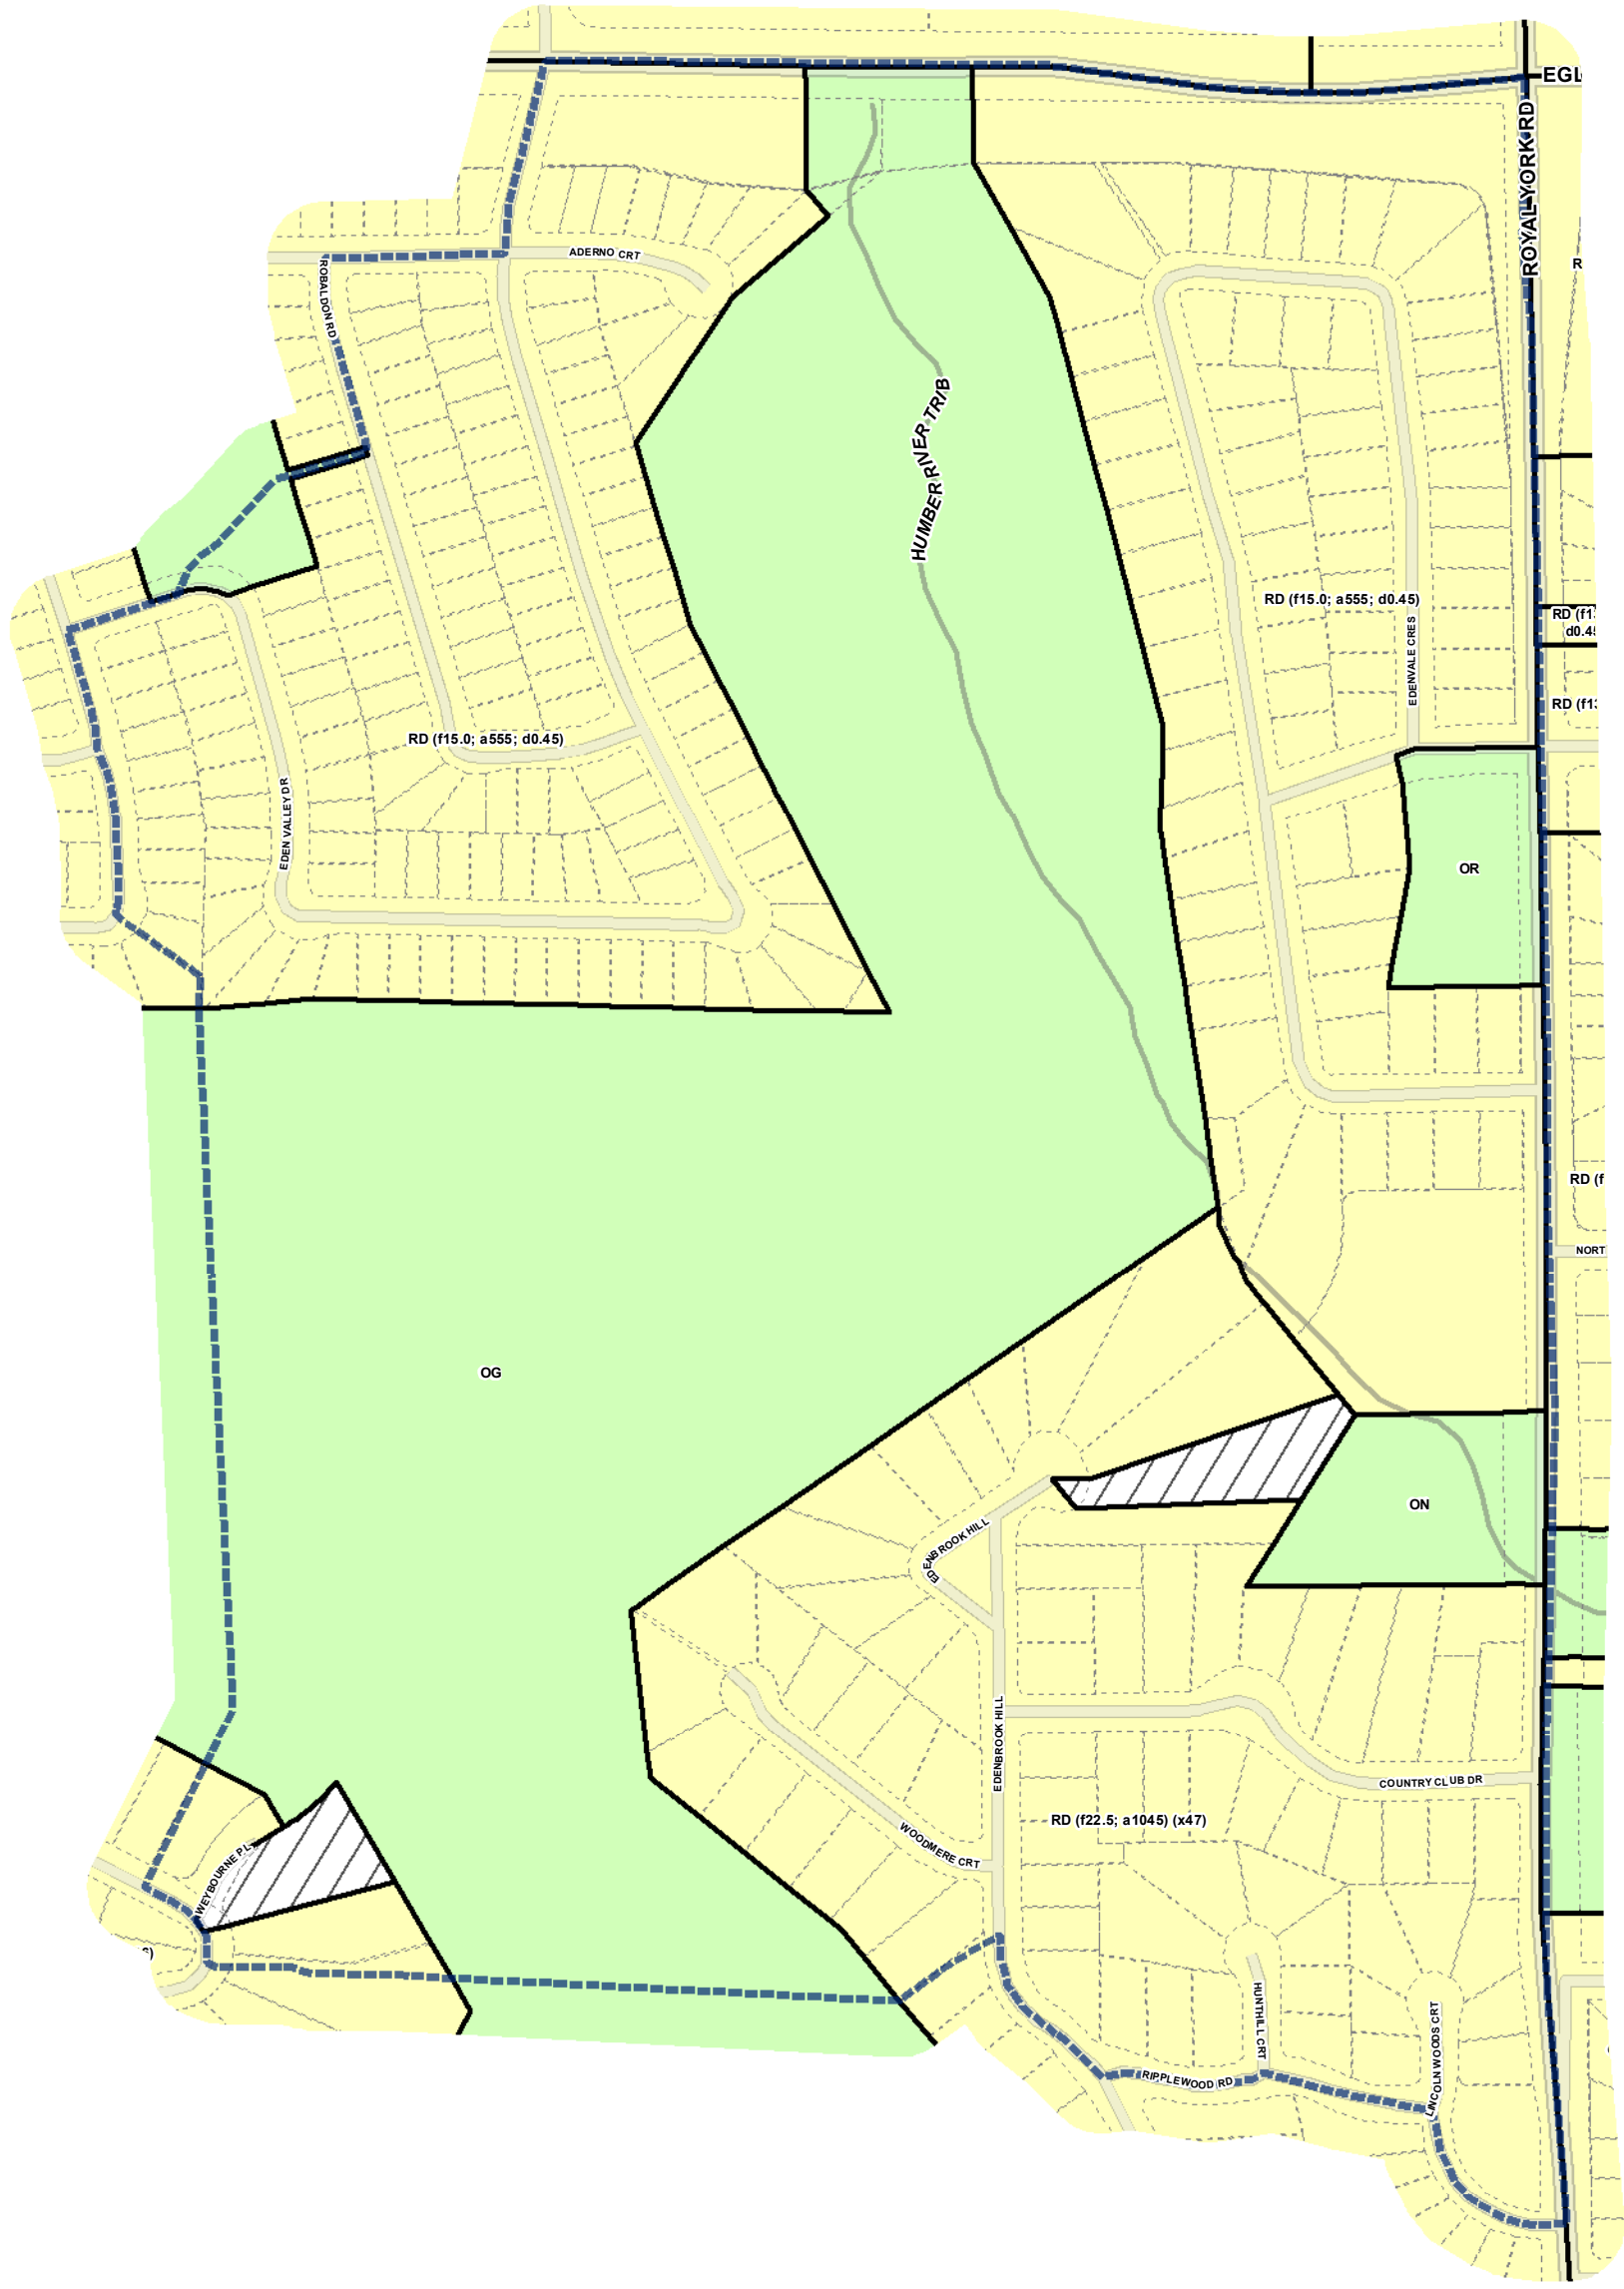

Map Sheet Boundary

Properties

Railway

Hydro Line

N

0 20 40 80 120 160 Meters

1:4,000

Toronto City Planning
 Zoning Bylaw Map Book Series