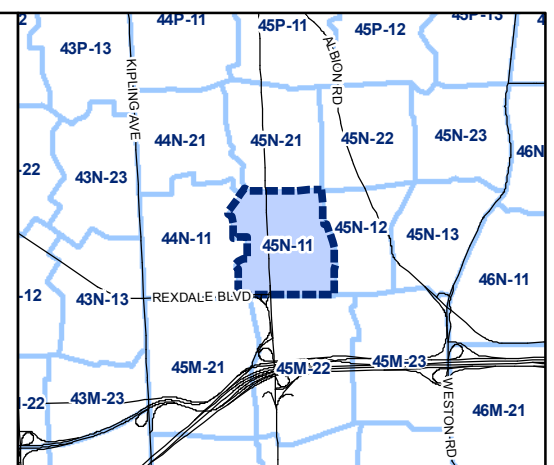

Zone Categories

- Residential
- Parks & Open Space
- Commercial Residential
- Commercial Residential Employment
- Institutional
- Employment
- Utility/Transportation
- Not Part of this Bylaw

- Map Sheet Boundary
- Properties
- Railway
- Hydro Line