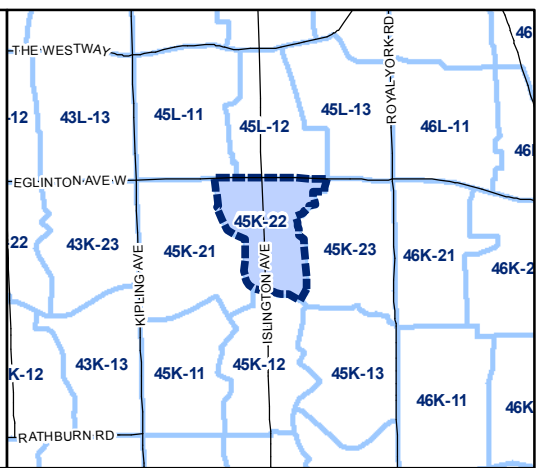

Map Sheet Boundary

Properties

Railway

Hydro Line

N

0 20 40 80 120 160 Meters

1:4,000

Toronto City Planning
 Zoning Bylaw Map Book Series