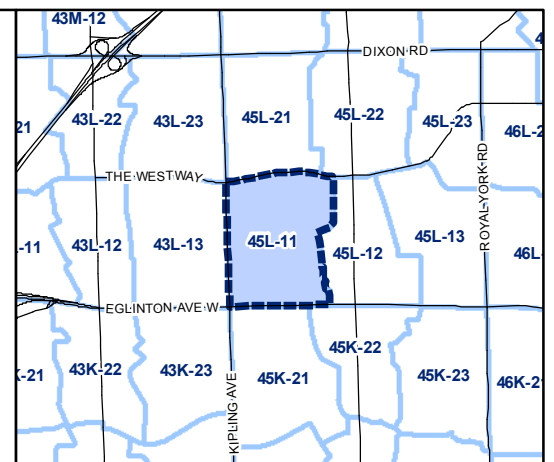

1. **Zone Categories**
2. Residential
   - Parks & Open Space
   - Commercial Residential
   - Commercial Residential Employment
   - Institutional
   - Employment
   - Utility/Transportation
   - Not Part of this Bylaw