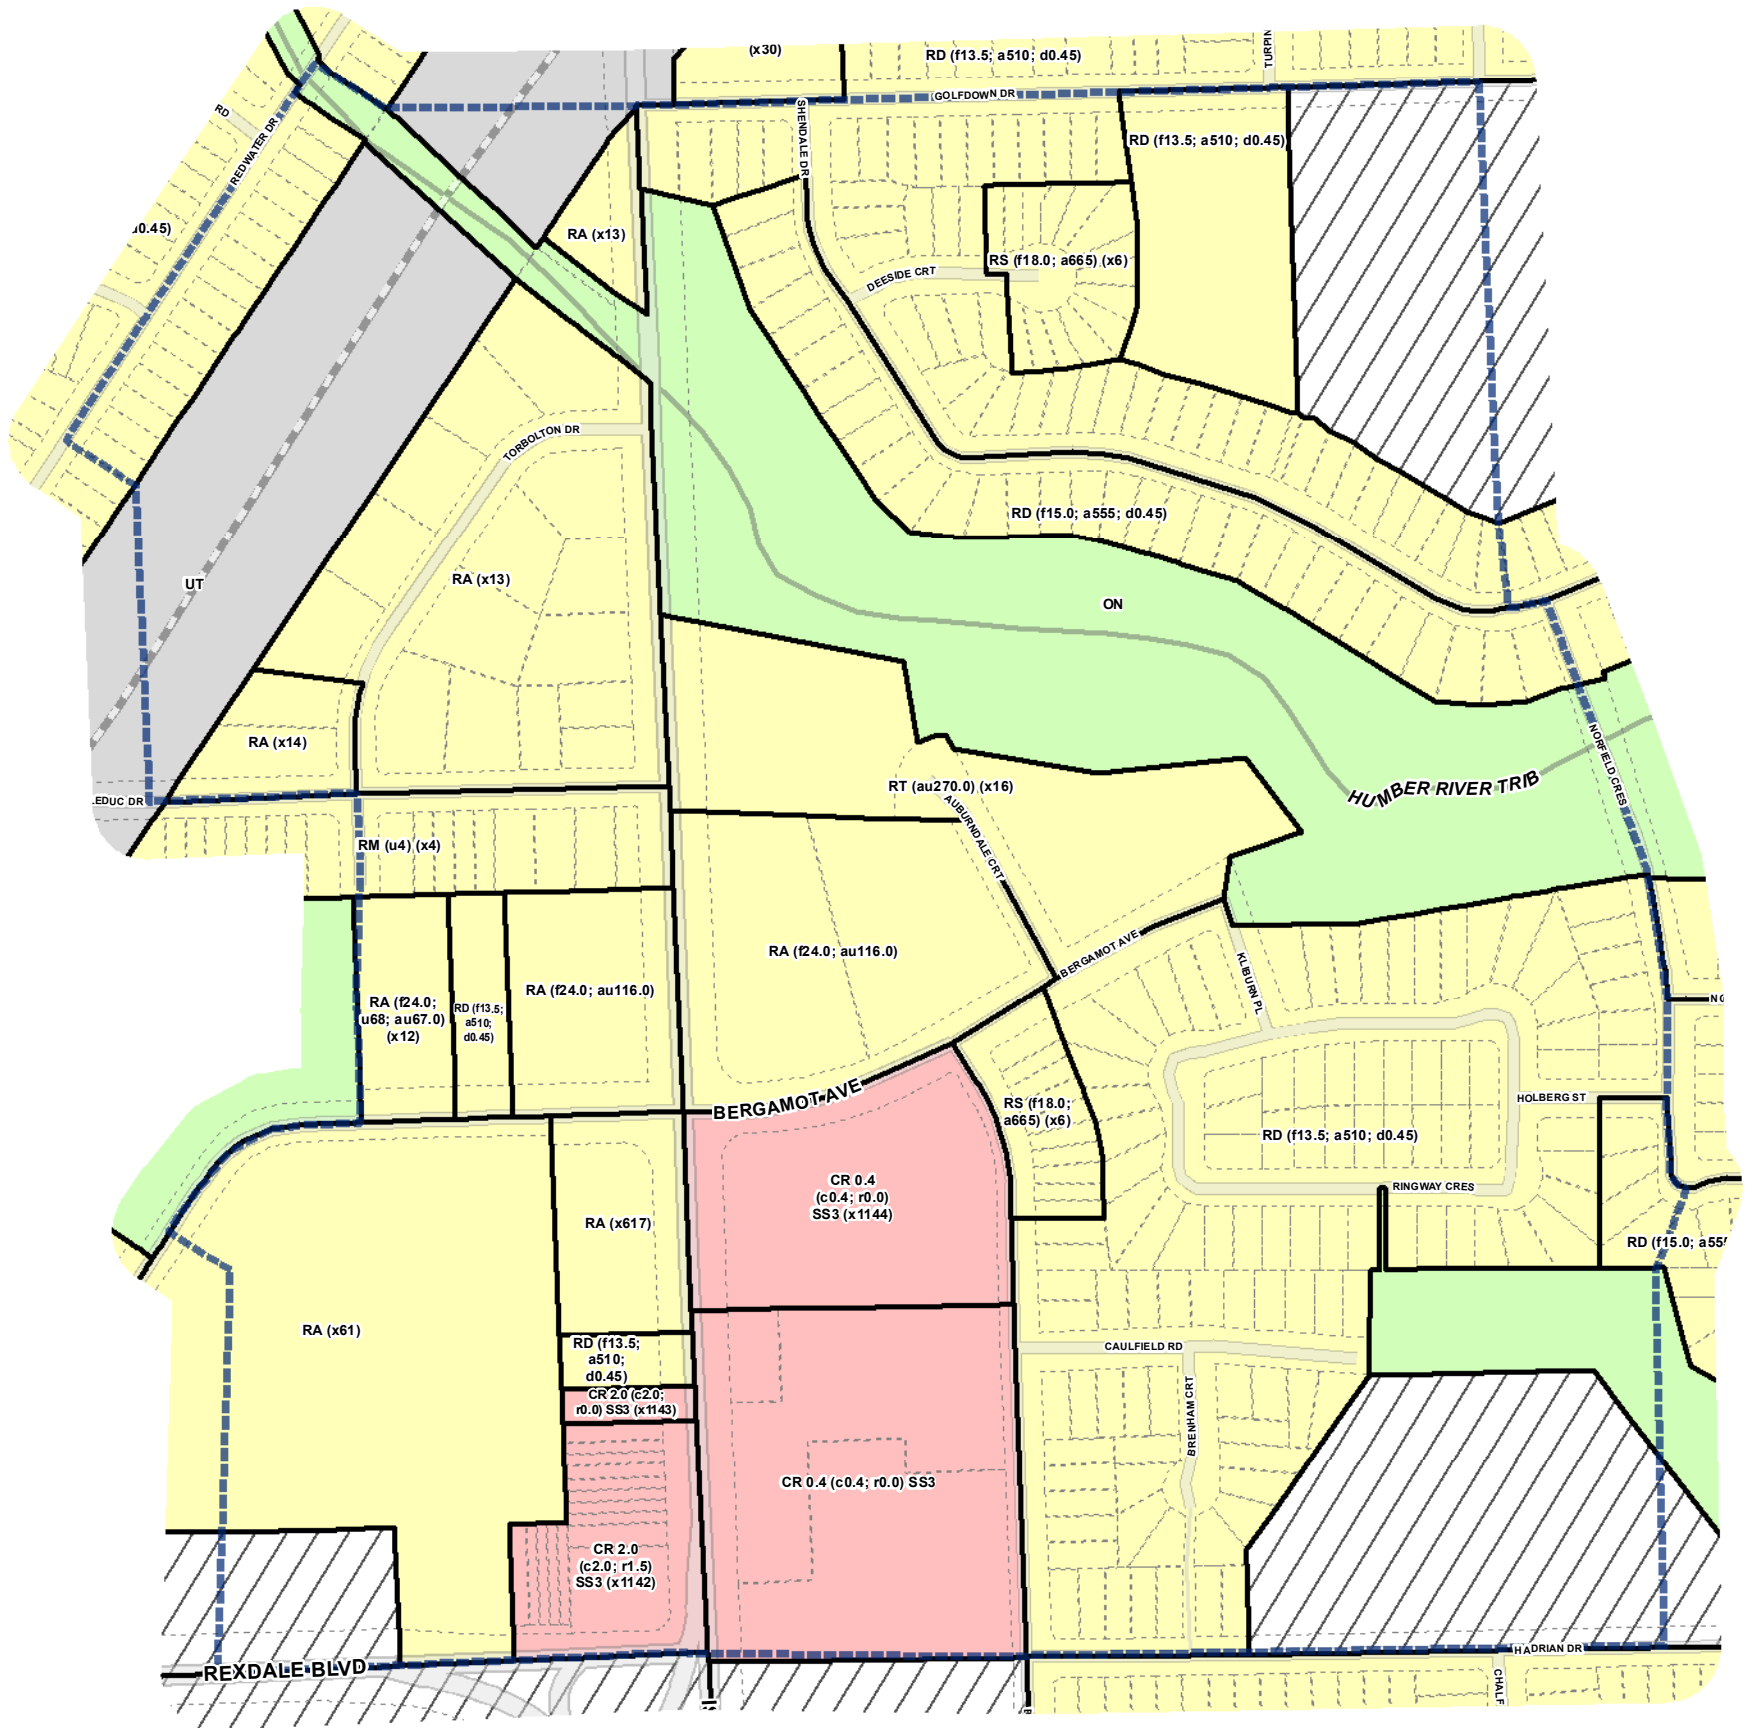

Map Symbols

- Map Sheet Boundary
- Properties
- Railway
- Hydro Line

0 20 40 80 120 160 Meters
 1:4,000

- Zone Categories**
- Residential
 - Parks & Open Space
 - Commercial Residential
 - Commercial Residential Employment
 - Institutional
 - Employment
 - Utility/Transportation
 - Not Part of this Bylaw

- Map Sheet Boundary
- Properties
- Railway
- Hydro Line

Zone Categories

- Residential
- Parks & Open Space
- Commercial Residential
- Commercial Residential Employment
- Institutional
- Employment
- Utility/Transportation
- Not Part of this Bylaw