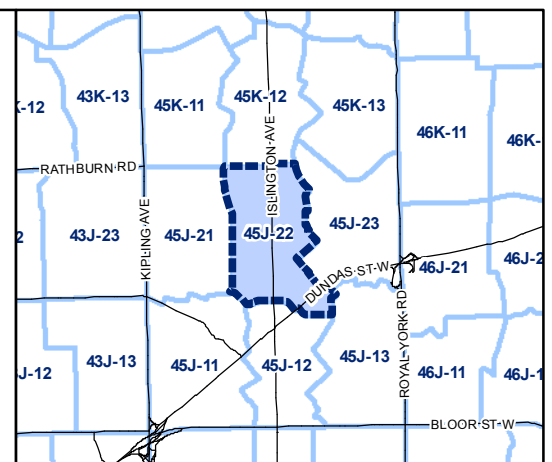

Map Sheet Boundary

Properties

Railway

Hydro Line

0 20 40 80 120 160 Meters

1:4,000

Zone Categories

- Residential
- Parks & Open Space
- Commercial Residential
- Commercial Residential Employment
- Institutional
- Employment
- Utility/Transportation
- Not Part of this Bylaw