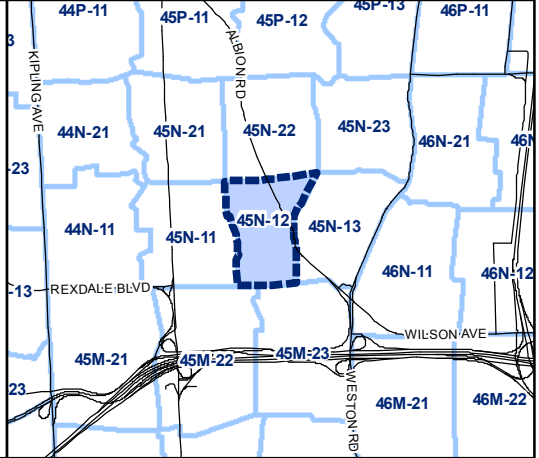

- Map Sheet Boundary
- Properties
- Railway
- Hydro Line

- Zone Categories**
- Residential
 - Parks & Open Space
 - Commercial Residential
 - Commercial Residential Employment
 - Institutional
 - Employment
 - Utility/Transportation
 - Not Part of this Bylaw

Map Sheet Boundary

Properties

Railway

Hydro Line

0 20 40 80 120 160 Meters

1:4,000

Toronto City Planning
 Zoning Bylaw Map Book Series

Zoning
 Etobicoke York Community Council

July 29, 2010
 Maps must be read together with Zoning Bylaw text

- Zone Categories**
- Residential
 - Parks & Open Space
 - Commercial Residential
 - Commercial Residential Employment
 - Institutional
 - Employment
 - Utility/Transportation
 - Not Part of this Bylaw