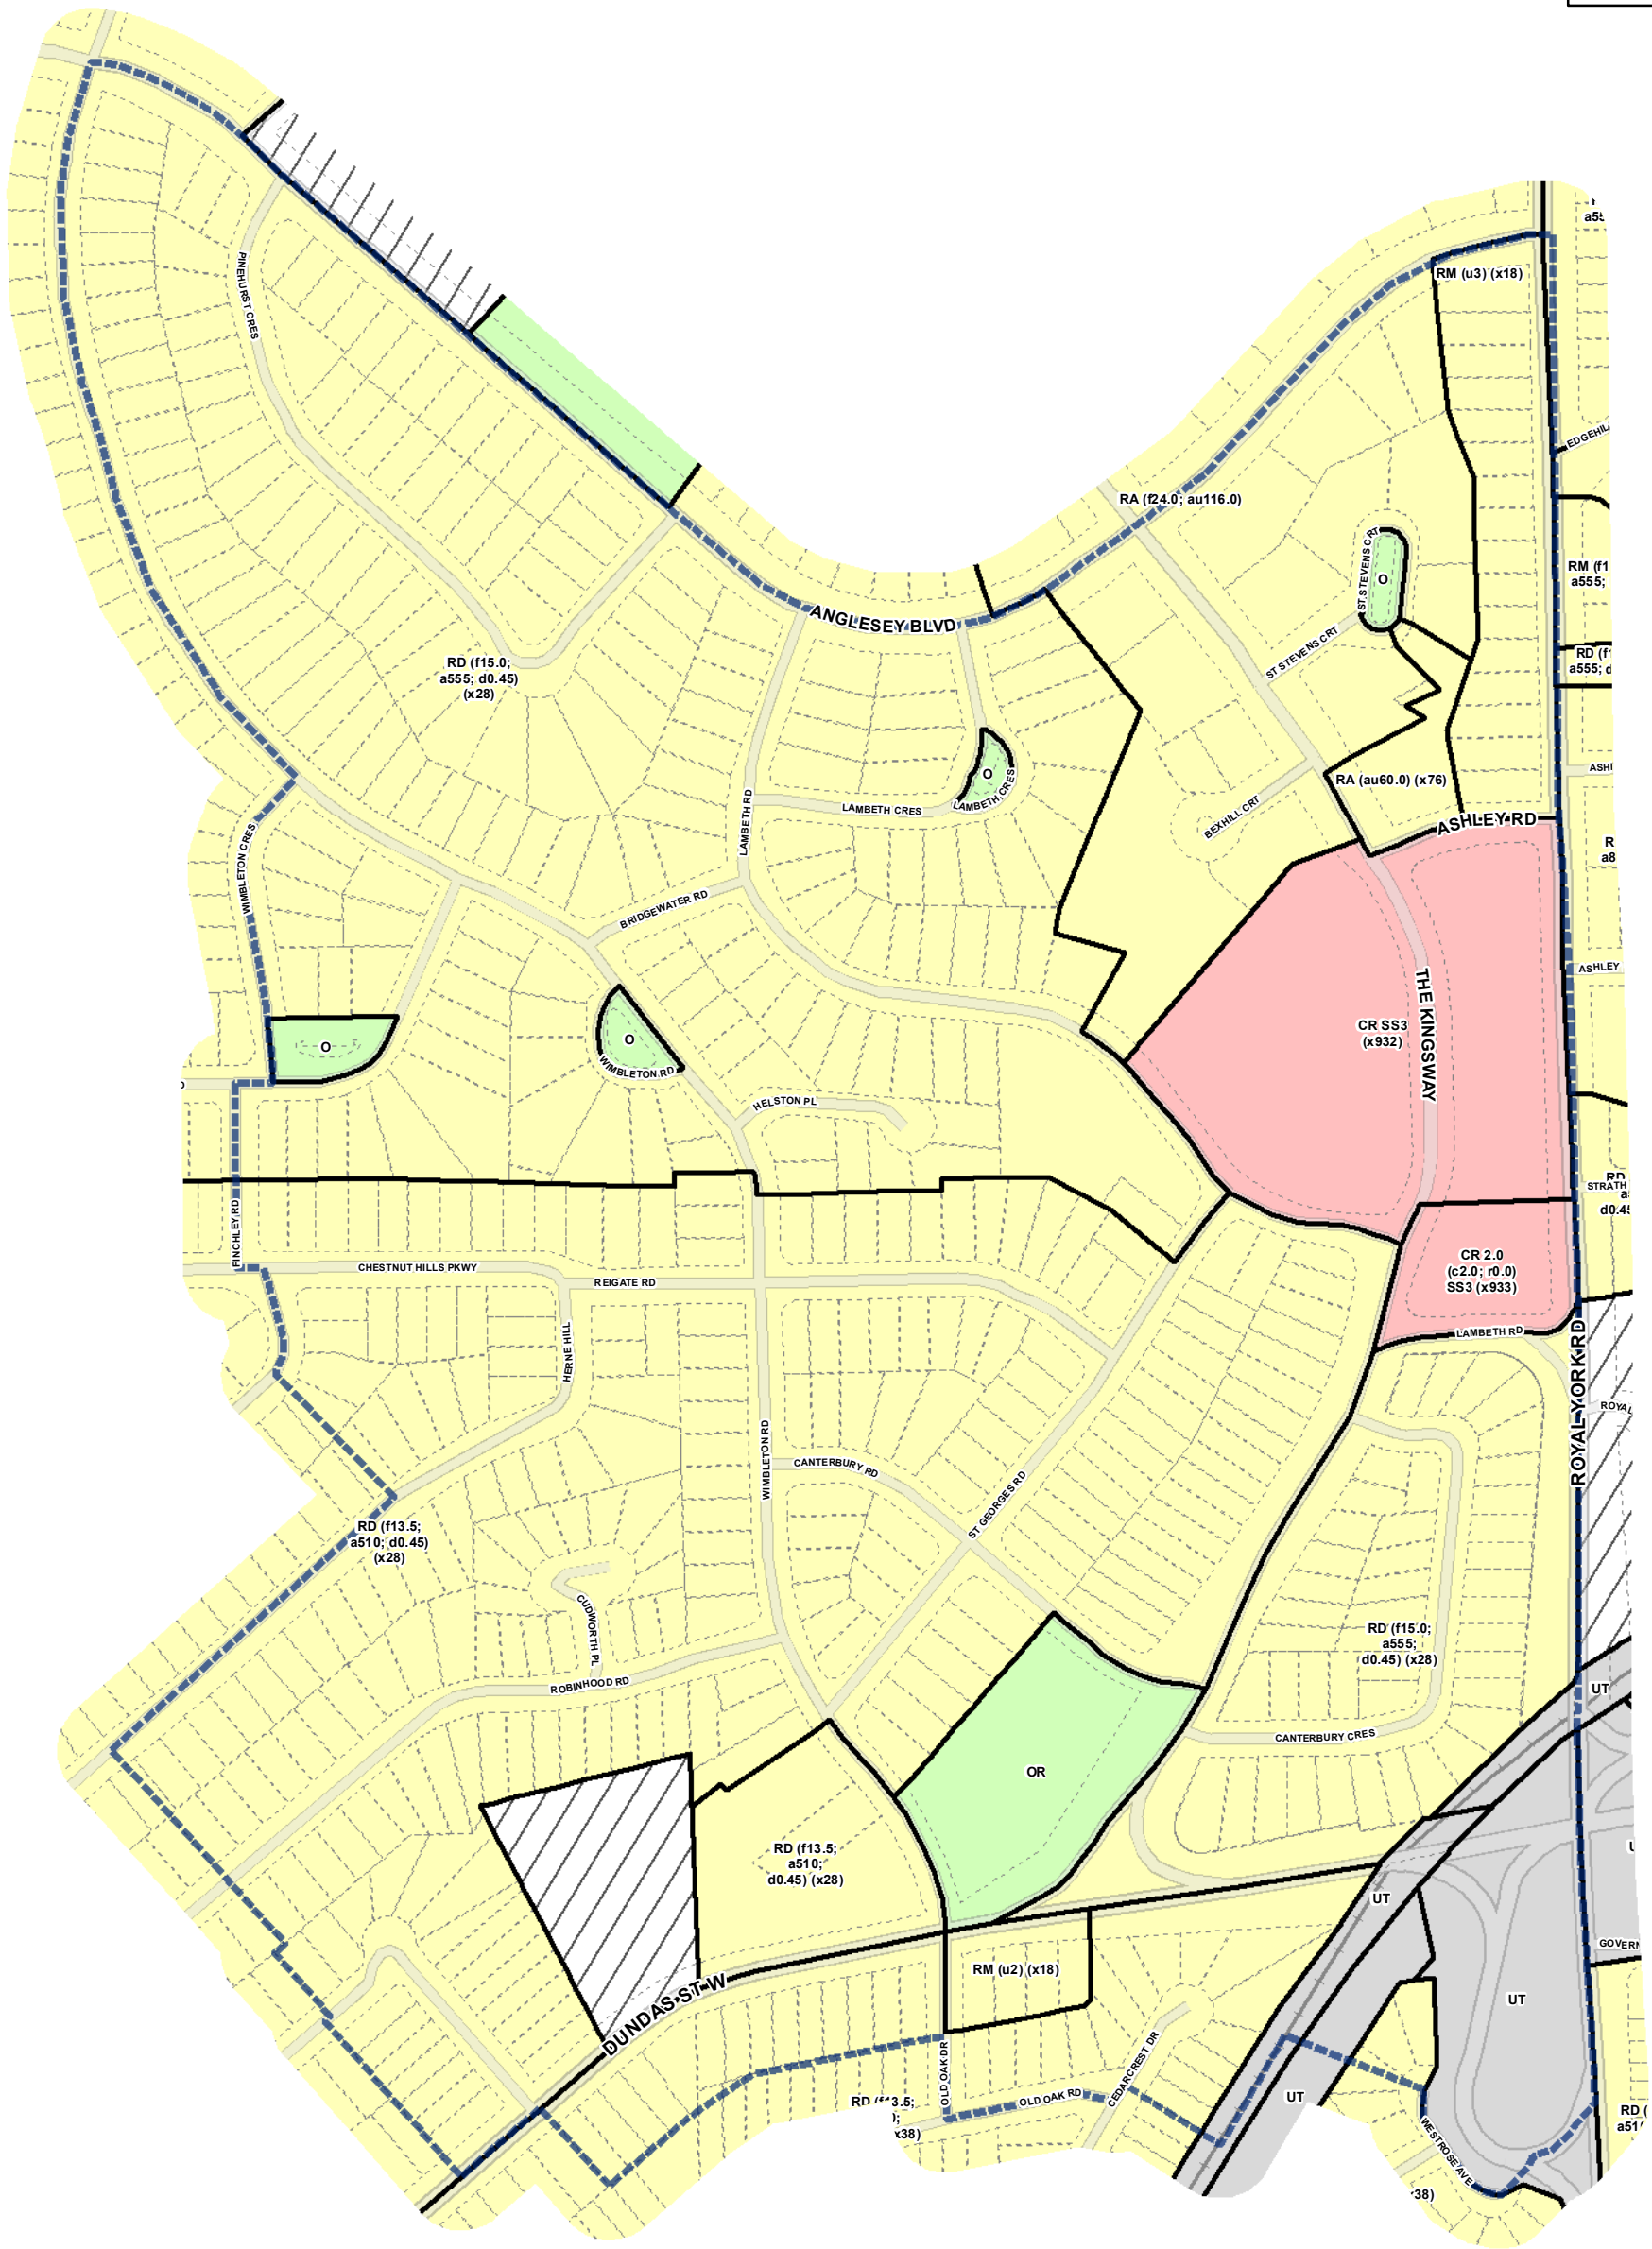

Map Sheet Boundary

Properties

Railway

Hydro Line

0 20 40 80 120 160 Meters

1:4,000

Zone Categories

- Residential
- Parks & Open Space
- Commercial Residential
- Commercial Residential Employment
- Institutional
- Employment
- Utility/Transportation
- Not Part of this Bylaw