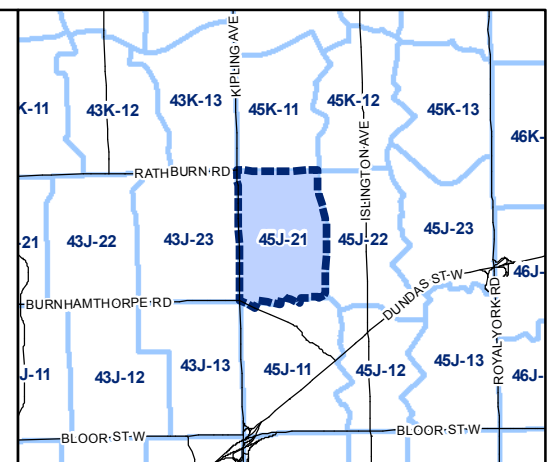

1. **Zone Categories**
2. Residential
   - Parks & Open Space
   - Commercial Residential
   - Commercial Residential Employment
   - Institutional
   - Employment
   - Utility/Transportation
   - Not Part of this Bylaw