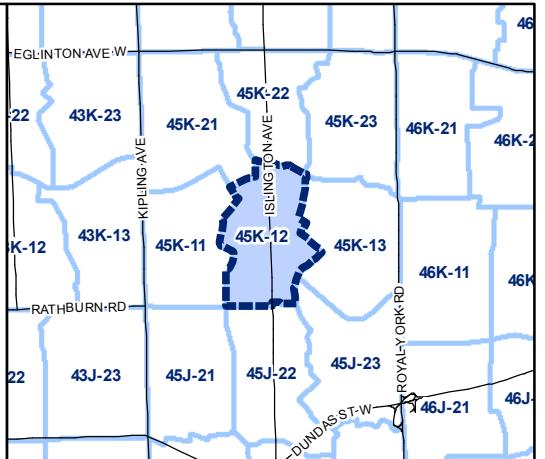

Map Sheet Boundary

Properties

Railway

Hydro Line

N

0 20 40 80 120 160
Meters

1:4,000

TORONTO City Planning
Zoning Bylaw Map Book Series