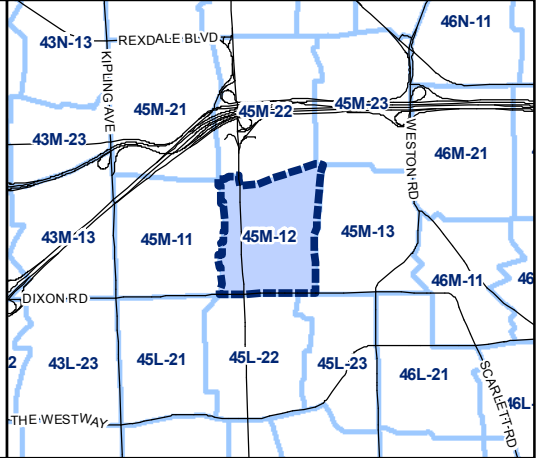

Map Sheet Boundary

Properties

Railway

Hydro Line

0 20 40 80 120 160 Meters

1:4,000

- Zone Categories**
- Residential
 - Parks & Open Space
 - Commercial Residential
 - Commercial Residential Employment
 - Institutional
 - Employment
 - Utility/Transportation
 - Not Part of this Bylaw

- Map Sheet Boundary
- Properties
- Railway
- Hydro Line

TORONTO City Planning
 Zoning Bylaw Map Book Series

Zoning
 Etobicoke York Community Council

July 29, 2010
 Maps must be read together with Zoning Bylaw text