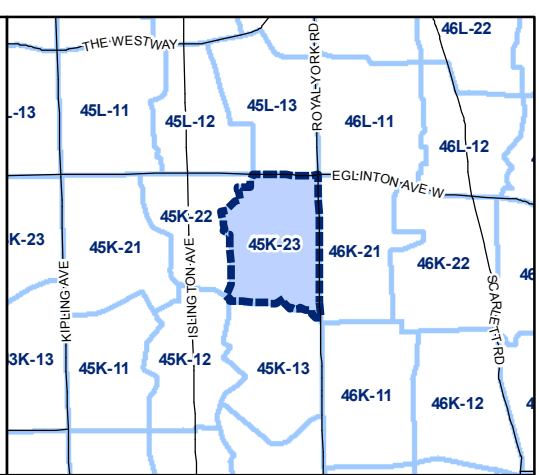

Toronto City Planning
Zoning Bylaw Map Book Series

Zoning
Etobicoke York Community Council

July 29, 2010
Maps must be read together with Zoning Bylaw text

1. **Zone Categories**
2. Residential
   - Parks & Open Space
   - Commercial Residential
   - Commercial Residential Employment
   - Institutional
   - Employment
   - Utility/Transportation
   - Not Part of this Bylaw