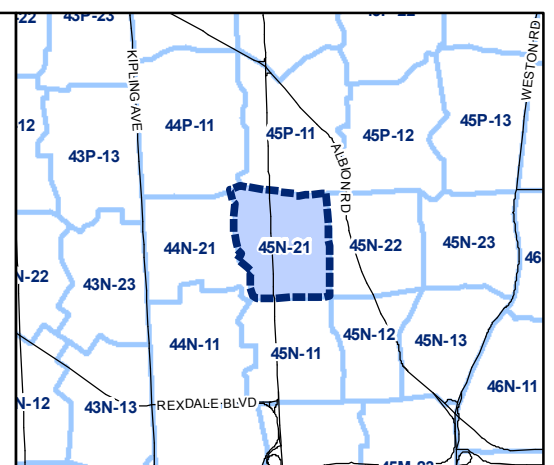

1. **Zone Categories**
2. Residential
   - Parks & Open Space
   - Commercial Residential
   - Commercial Residential Employment
   - Institutional
   - Employment
   - Utility/Transportation
   - Not Part of this Bylaw

- Map Sheet Boundary
- Properties
- Railway
- Hydro Line