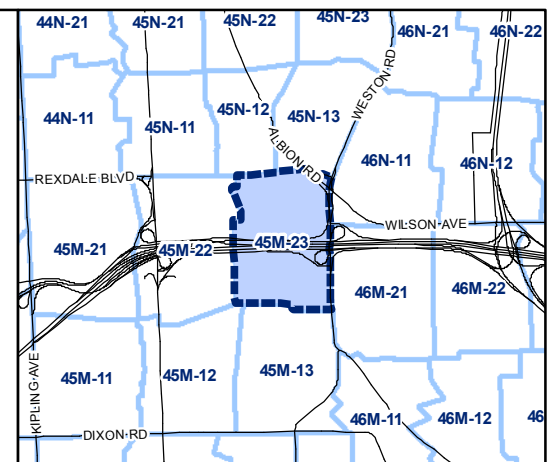

Map Symbols

- Map Sheet Boundary
- Properties
- Railway
- Hydro Line

0 20 40 80 120 160 Meters
 1:4,000

- Zone Categories**
- Residential
 - Parks & Open Space
 - Commercial Residential
 - Commercial Residential Employment
 - Institutional
 - Employment
 - Utility/Transportation
 - Not Part of this Bylaw

- Map Sheet Boundary
- Properties
- Railway
- Hydro Line

Zone Categories

- Residential
- Parks & Open Space
- Commercial Residential
- Commercial Residential Employment
- Institutional
- Employment
- Utility/Transportation
- Not Part of this Bylaw