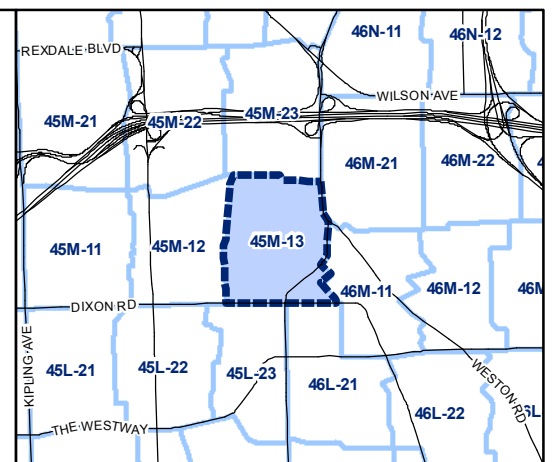

Map Sheet Boundary

Properties

Railway

Hydro Line

0 20 40 80 120 160 Meters

1:4,000

- Zone Categories**
- Residential
 - Parks & Open Space
 - Commercial Residential
 - Commercial Residential Employment
 - Institutional
 - Employment
 - Utility/Transportation
 - Not Part of this Bylaw

- Map Sheet Boundary
- Properties
- Railway
- Hydro Line

TORONTO City Planning
 Zoning Bylaw Map Book Series

Zoning
 Etobicoke York Community Council

July 29, 2010
 Maps must be read together with Zoning Bylaw text