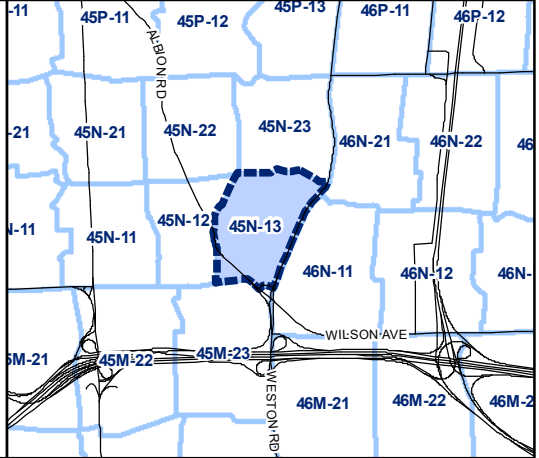

- Map Sheet Boundary
- Properties
- Railway
- Hydro Line

- Zone Categories**
- Residential
 - Parks & Open Space
 - Commercial Residential
 - Commercial Residential Employment
 - Institutional
 - Employment
 - Utility/Transportation
 - Not Part of this Bylaw

Map Sheet Boundary

Properties

Railway

Hydro Line

0 20 40 80 120 160 Meters

1:4,000

Toronto City Planning
 Zoning Bylaw Map Book Series

Zoning
 Etobicoke York Community Council

July 29, 2010
 Maps must be read together with Zoning Bylaw text

- Zone Categories**
- Residential
 - Parks & Open Space
 - Commercial Residential
 - Commercial Residential Employment
 - Institutional
 - Employment
 - Utility/Transportation
 - Not Part of this Bylaw