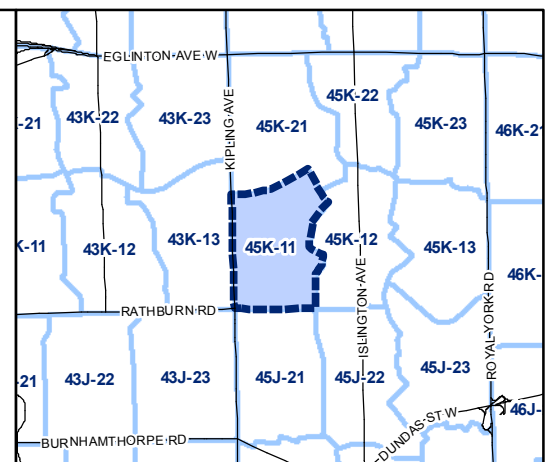

1. **Zone Categories**
2. Residential
   - Parks & Open Space
   - Commercial Residential
   - Commercial Residential Employment
   - Institutional
   - Employment
   - Utility/Transportation
   - Not Part of this Bylaw

1. Map Sheet Boundary
   - Properties
   - Railway
   - Hydro Line
2. 0 20 40 80 120 160 Meters
   1:4,000