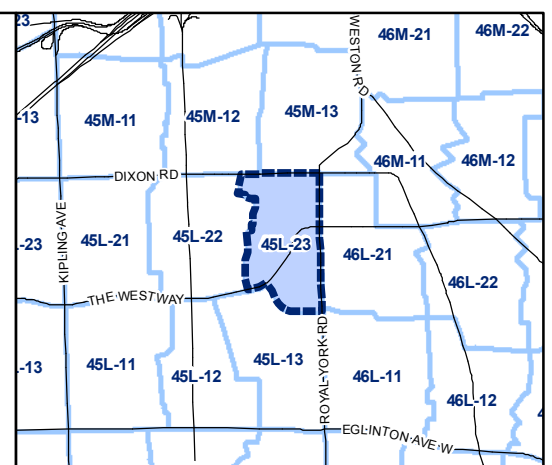

1. **Zone Categories**
2. Residential
   - Parks & Open Space
   - Commercial Residential
   - Commercial Residential Employment
   - Institutional
   - Employment
   - Utility/Transportation
   - Not Part of this Bylaw

- Map Sheet Boundary
- Properties
- Railway
- Hydro Line