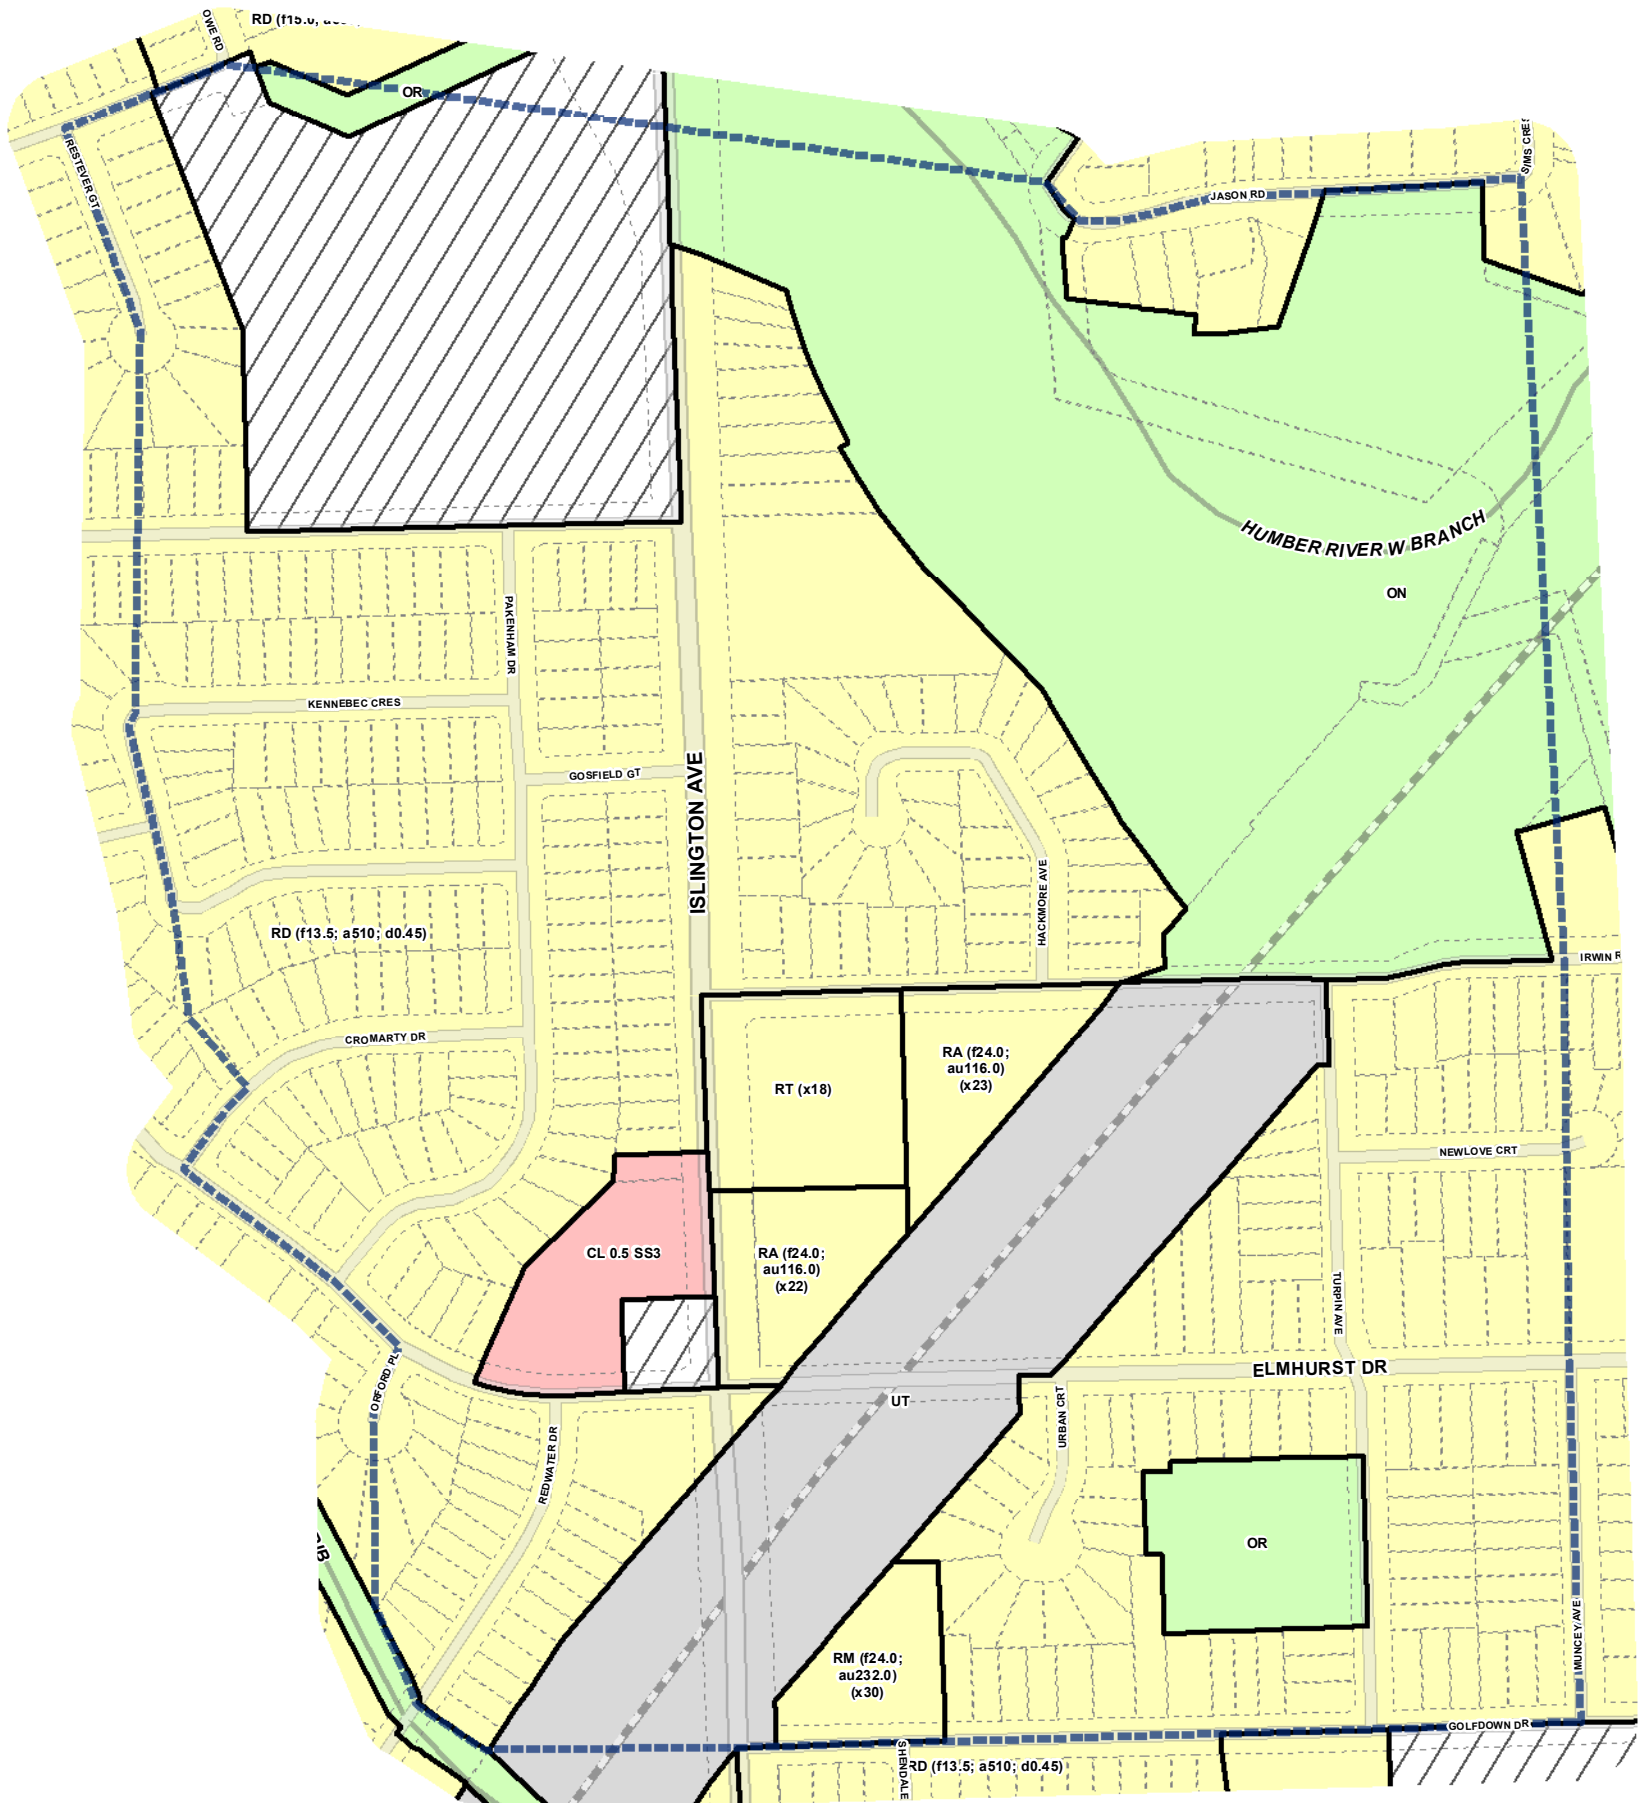

1. **Zone Categories**
2. Residential
   - Parks & Open Space
   - Commercial Residential
   - Commercial Residential Employment
   - Institutional
   - Employment
   - Utility/Transportation
   - Not Part of this Bylaw

- Map Sheet Boundary
- Properties
- Railway
- Hydro Line