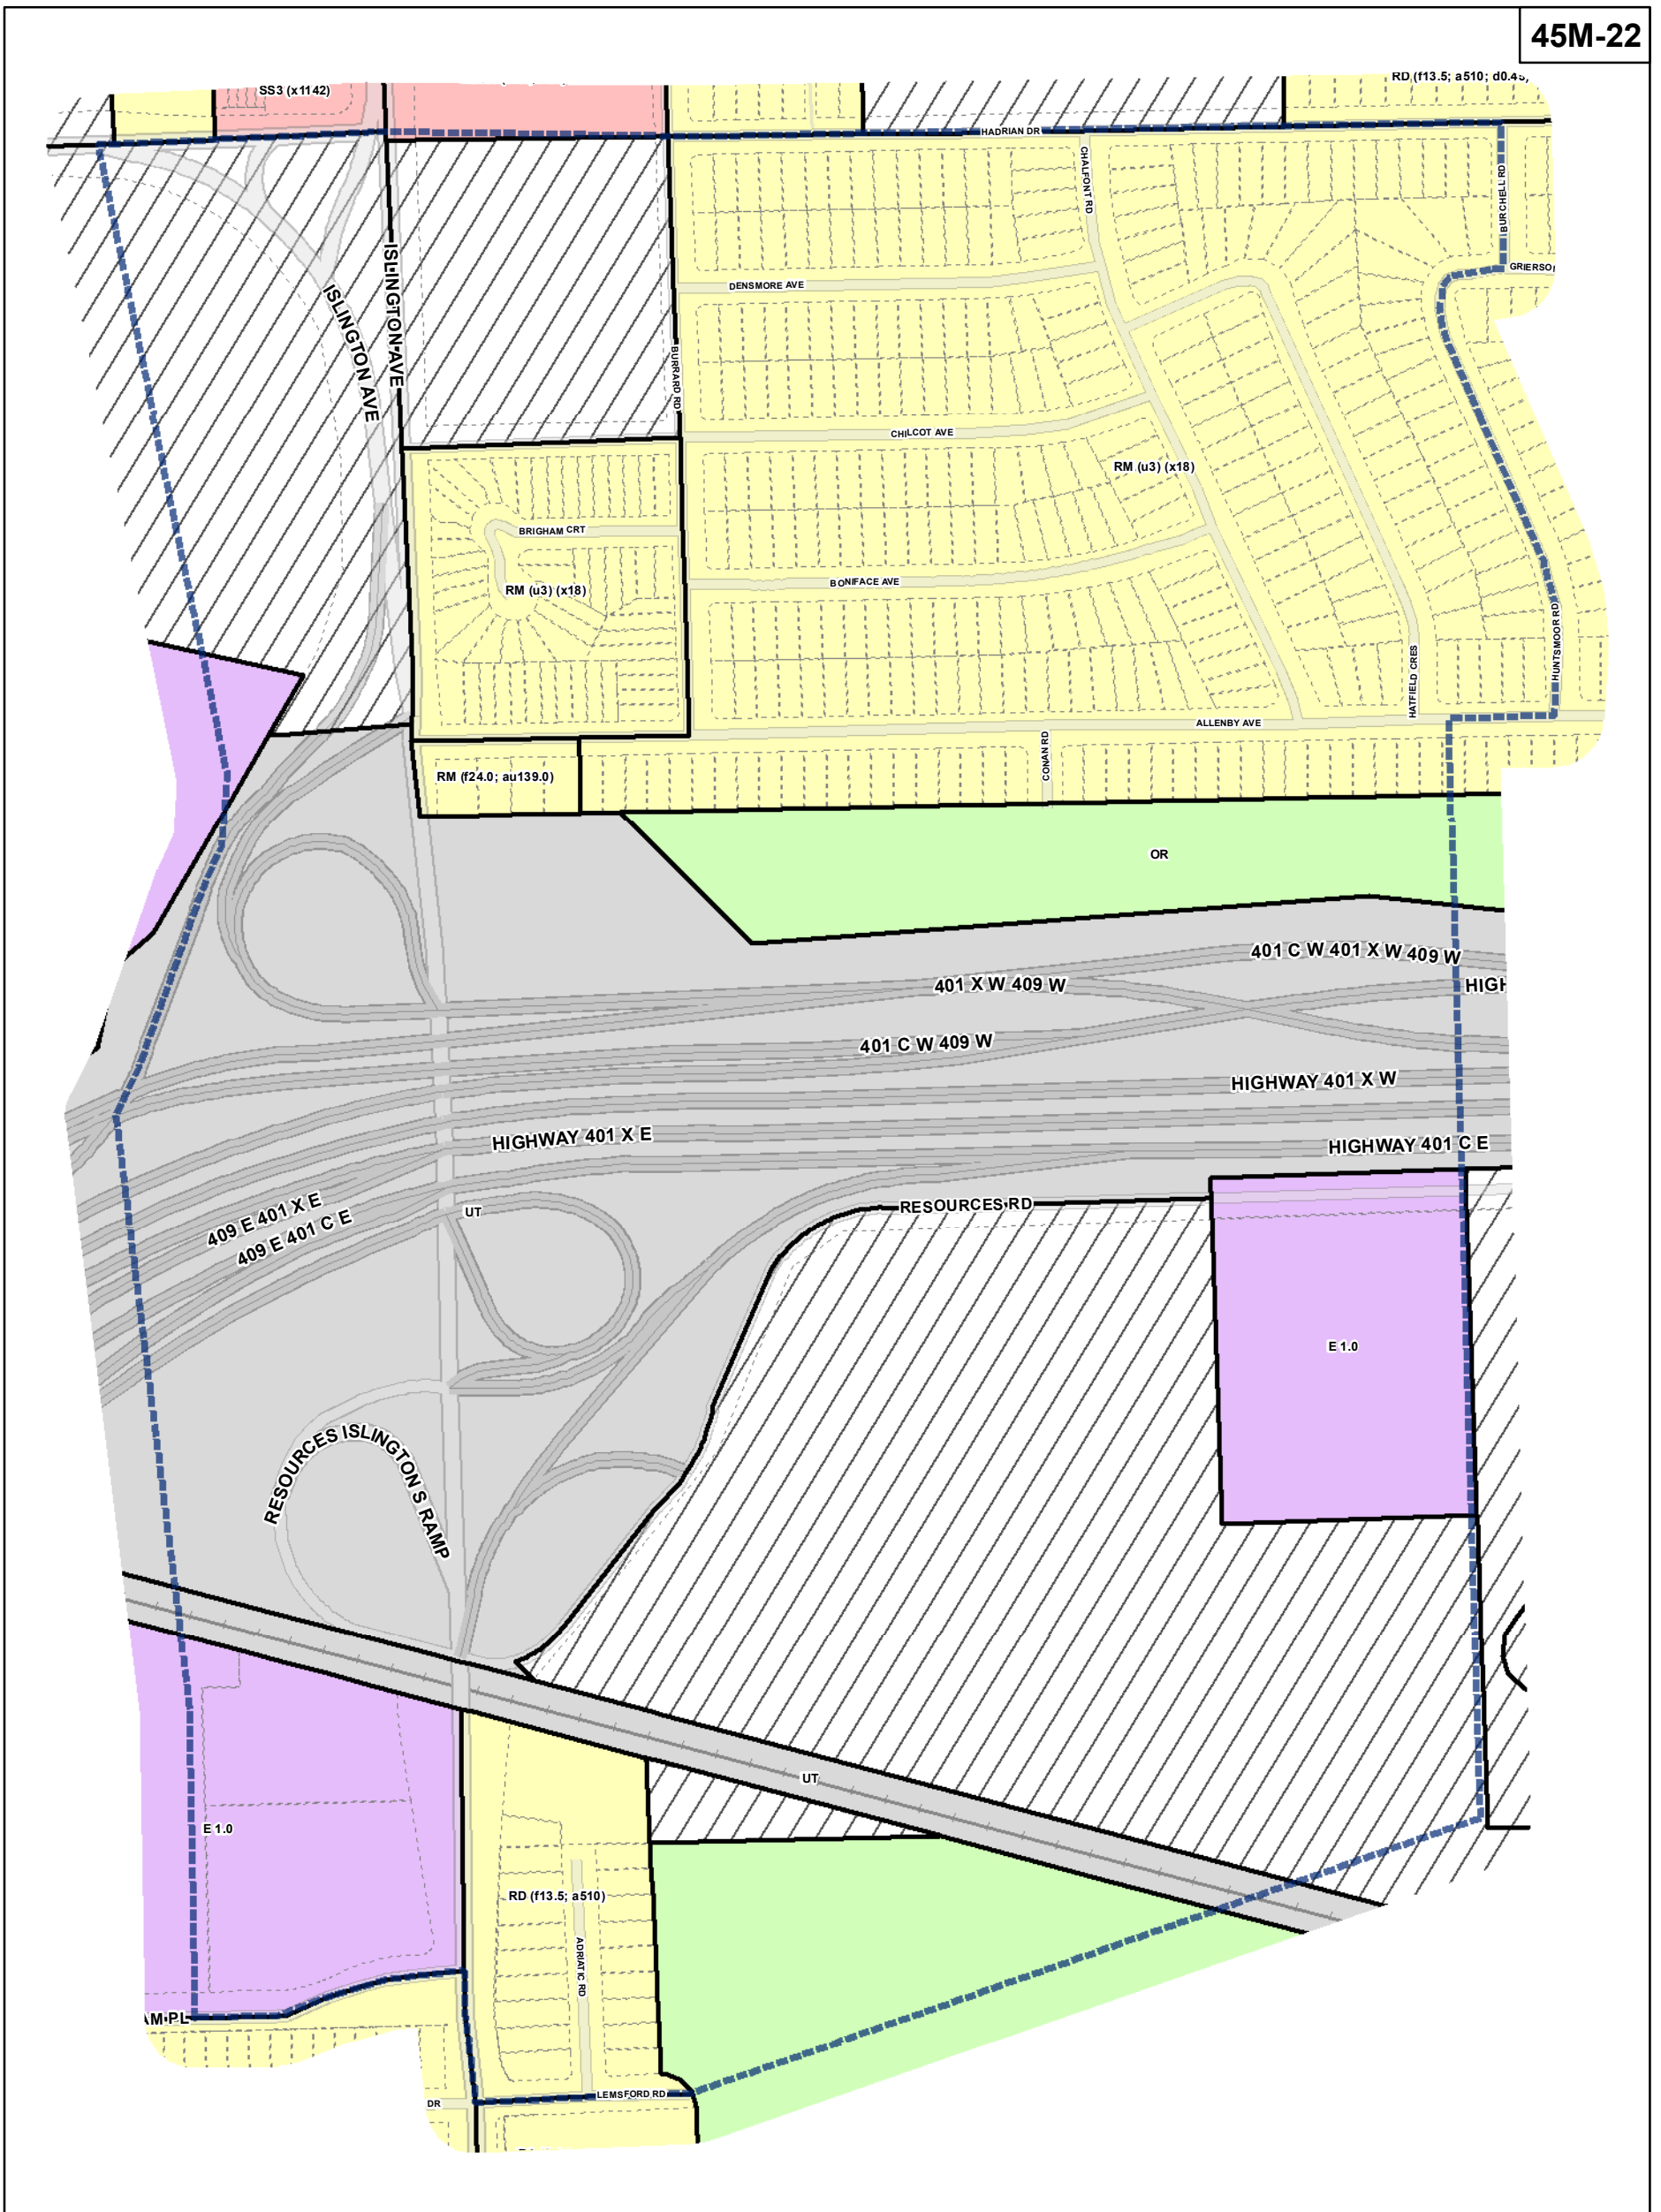

Map Sheet Boundary

Properties

Railway

Hydro Line

0 20 40 80 120 160 Meters

1:4,000

TORONTO City Planning
 Zoning Bylaw Map Book Series

Zoning
 Etobicoke York Community Council