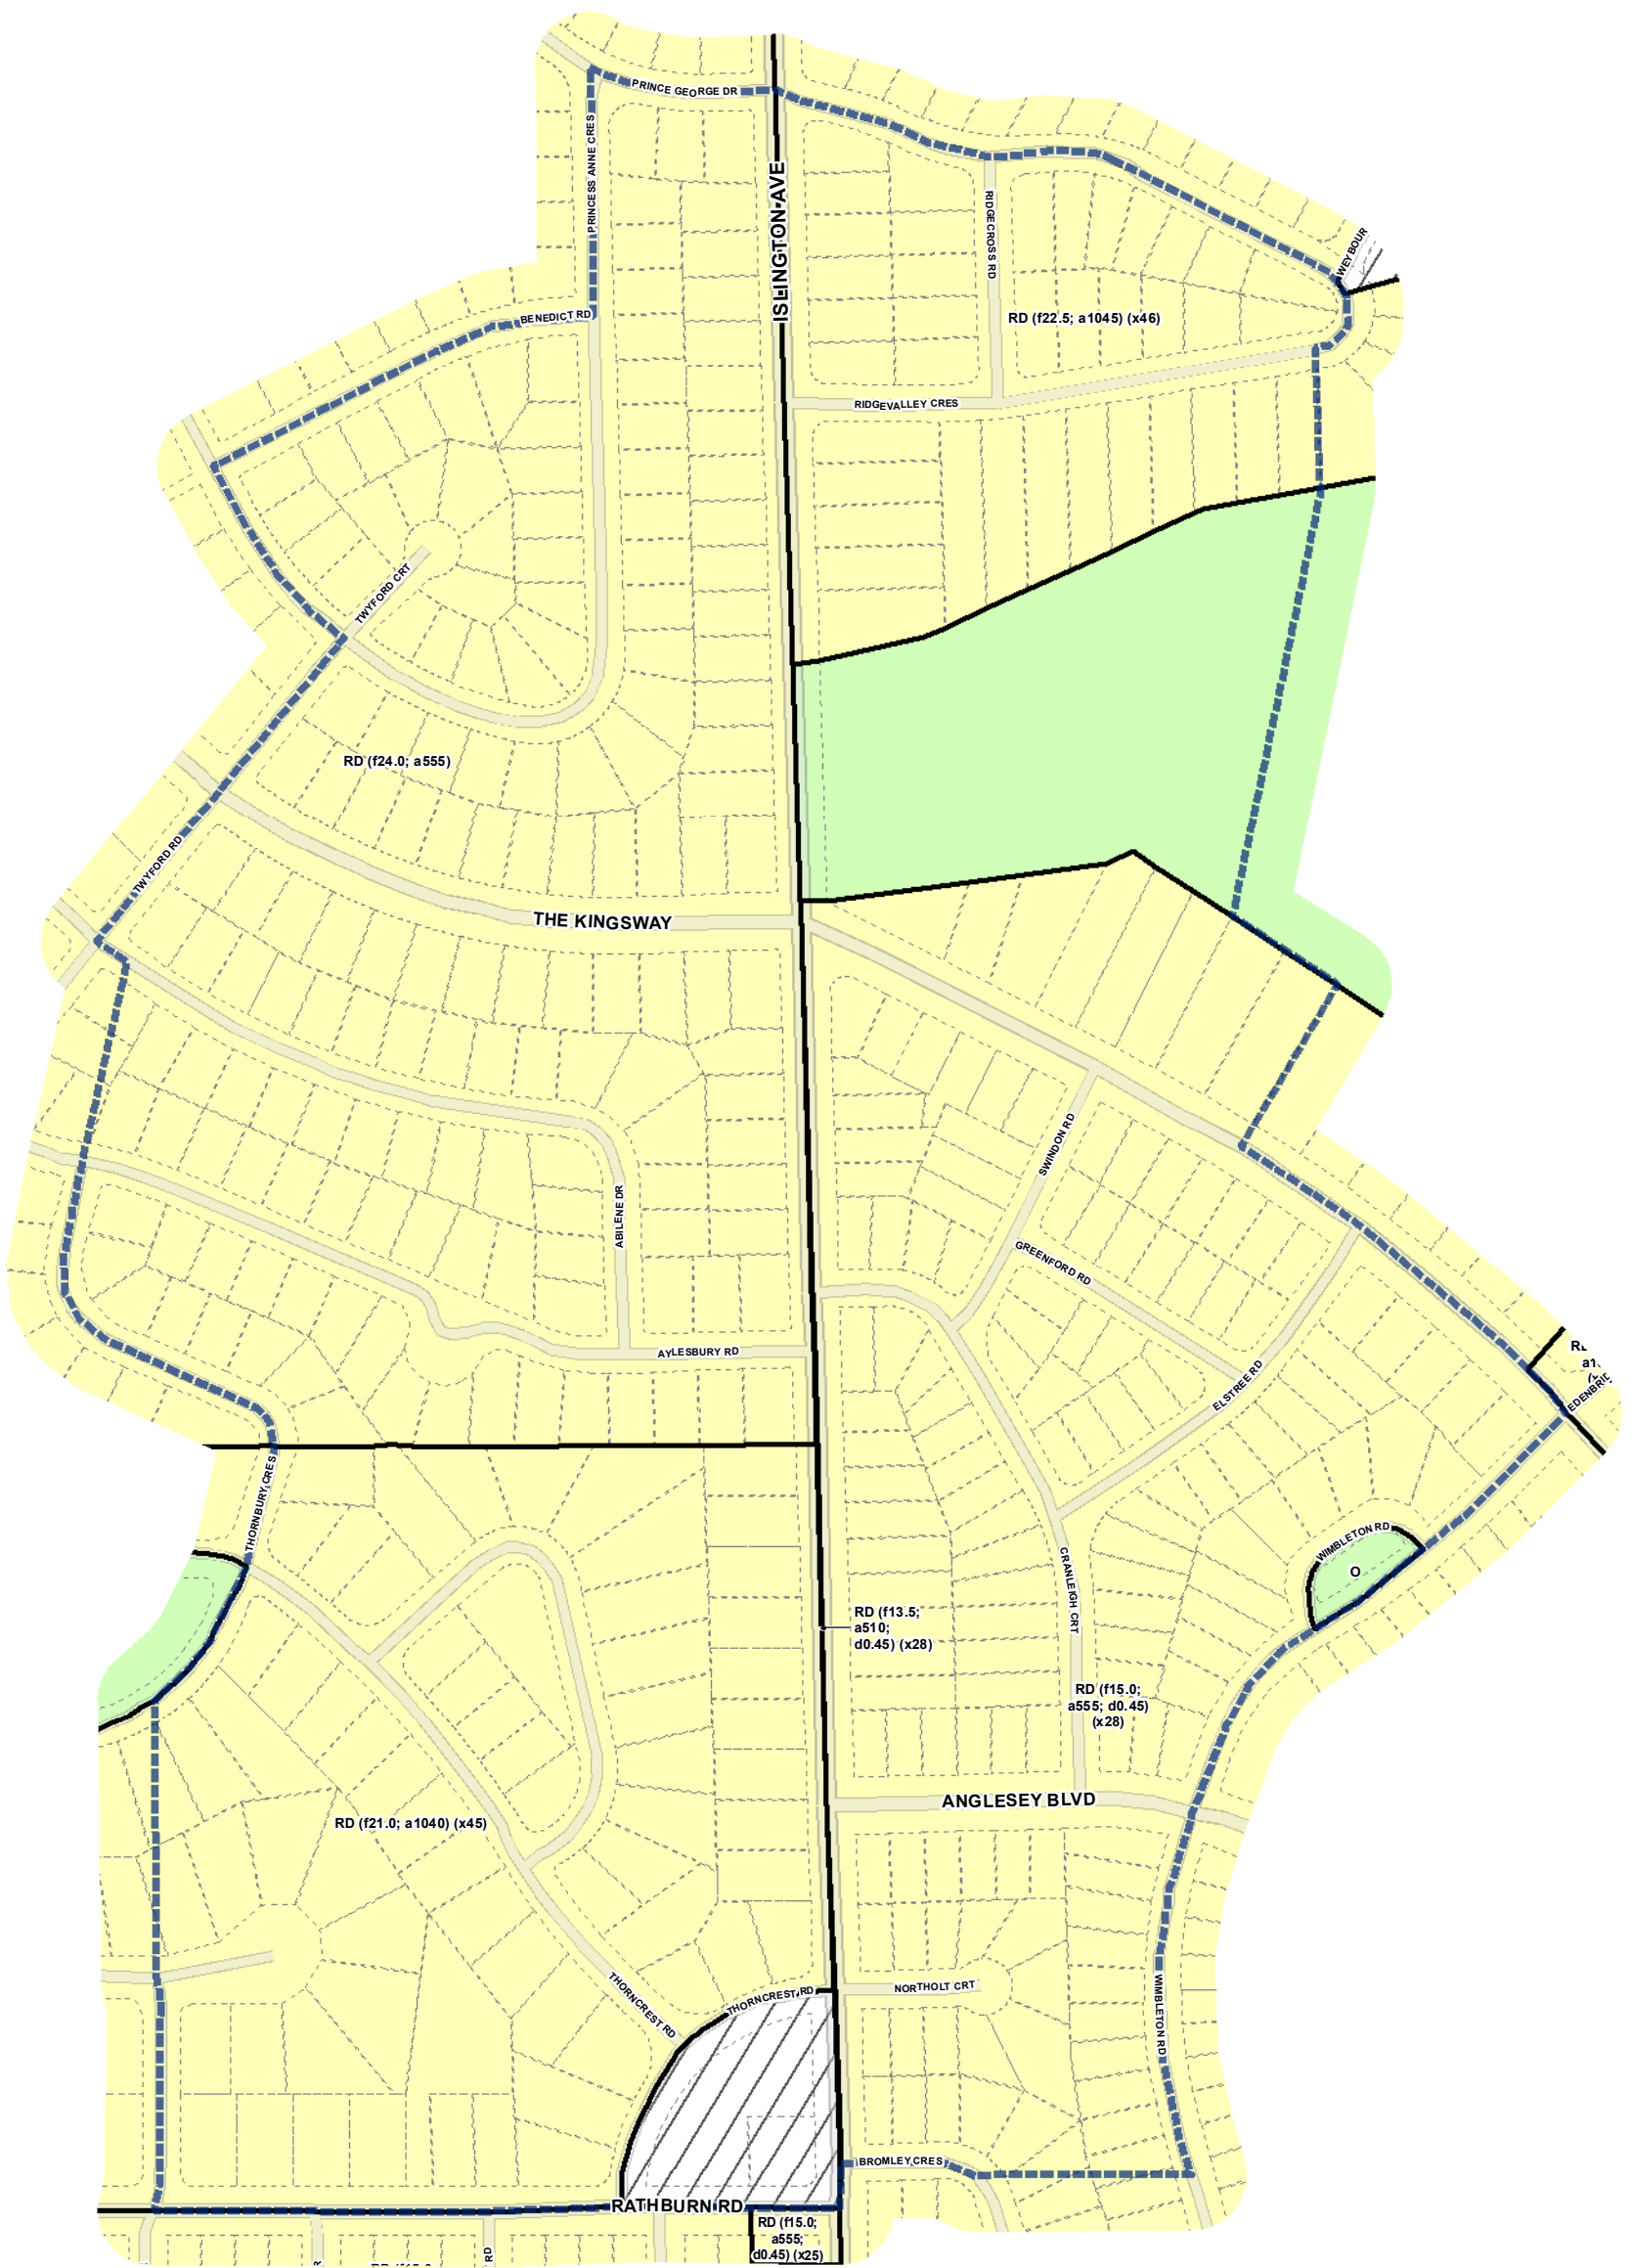

1. **Zone Categories**
2. Residential
   - Parks & Open Space
   - Commercial Residential
   - Commercial Residential Employment
   - Institutional
   - Employment
   - Utility/Transportation
   - Not Part of this Bylaw

Map Sheet Boundary

Properties

Railway

Hydro Line

N

0 20 40 80 120 160
Meters

1:4,000