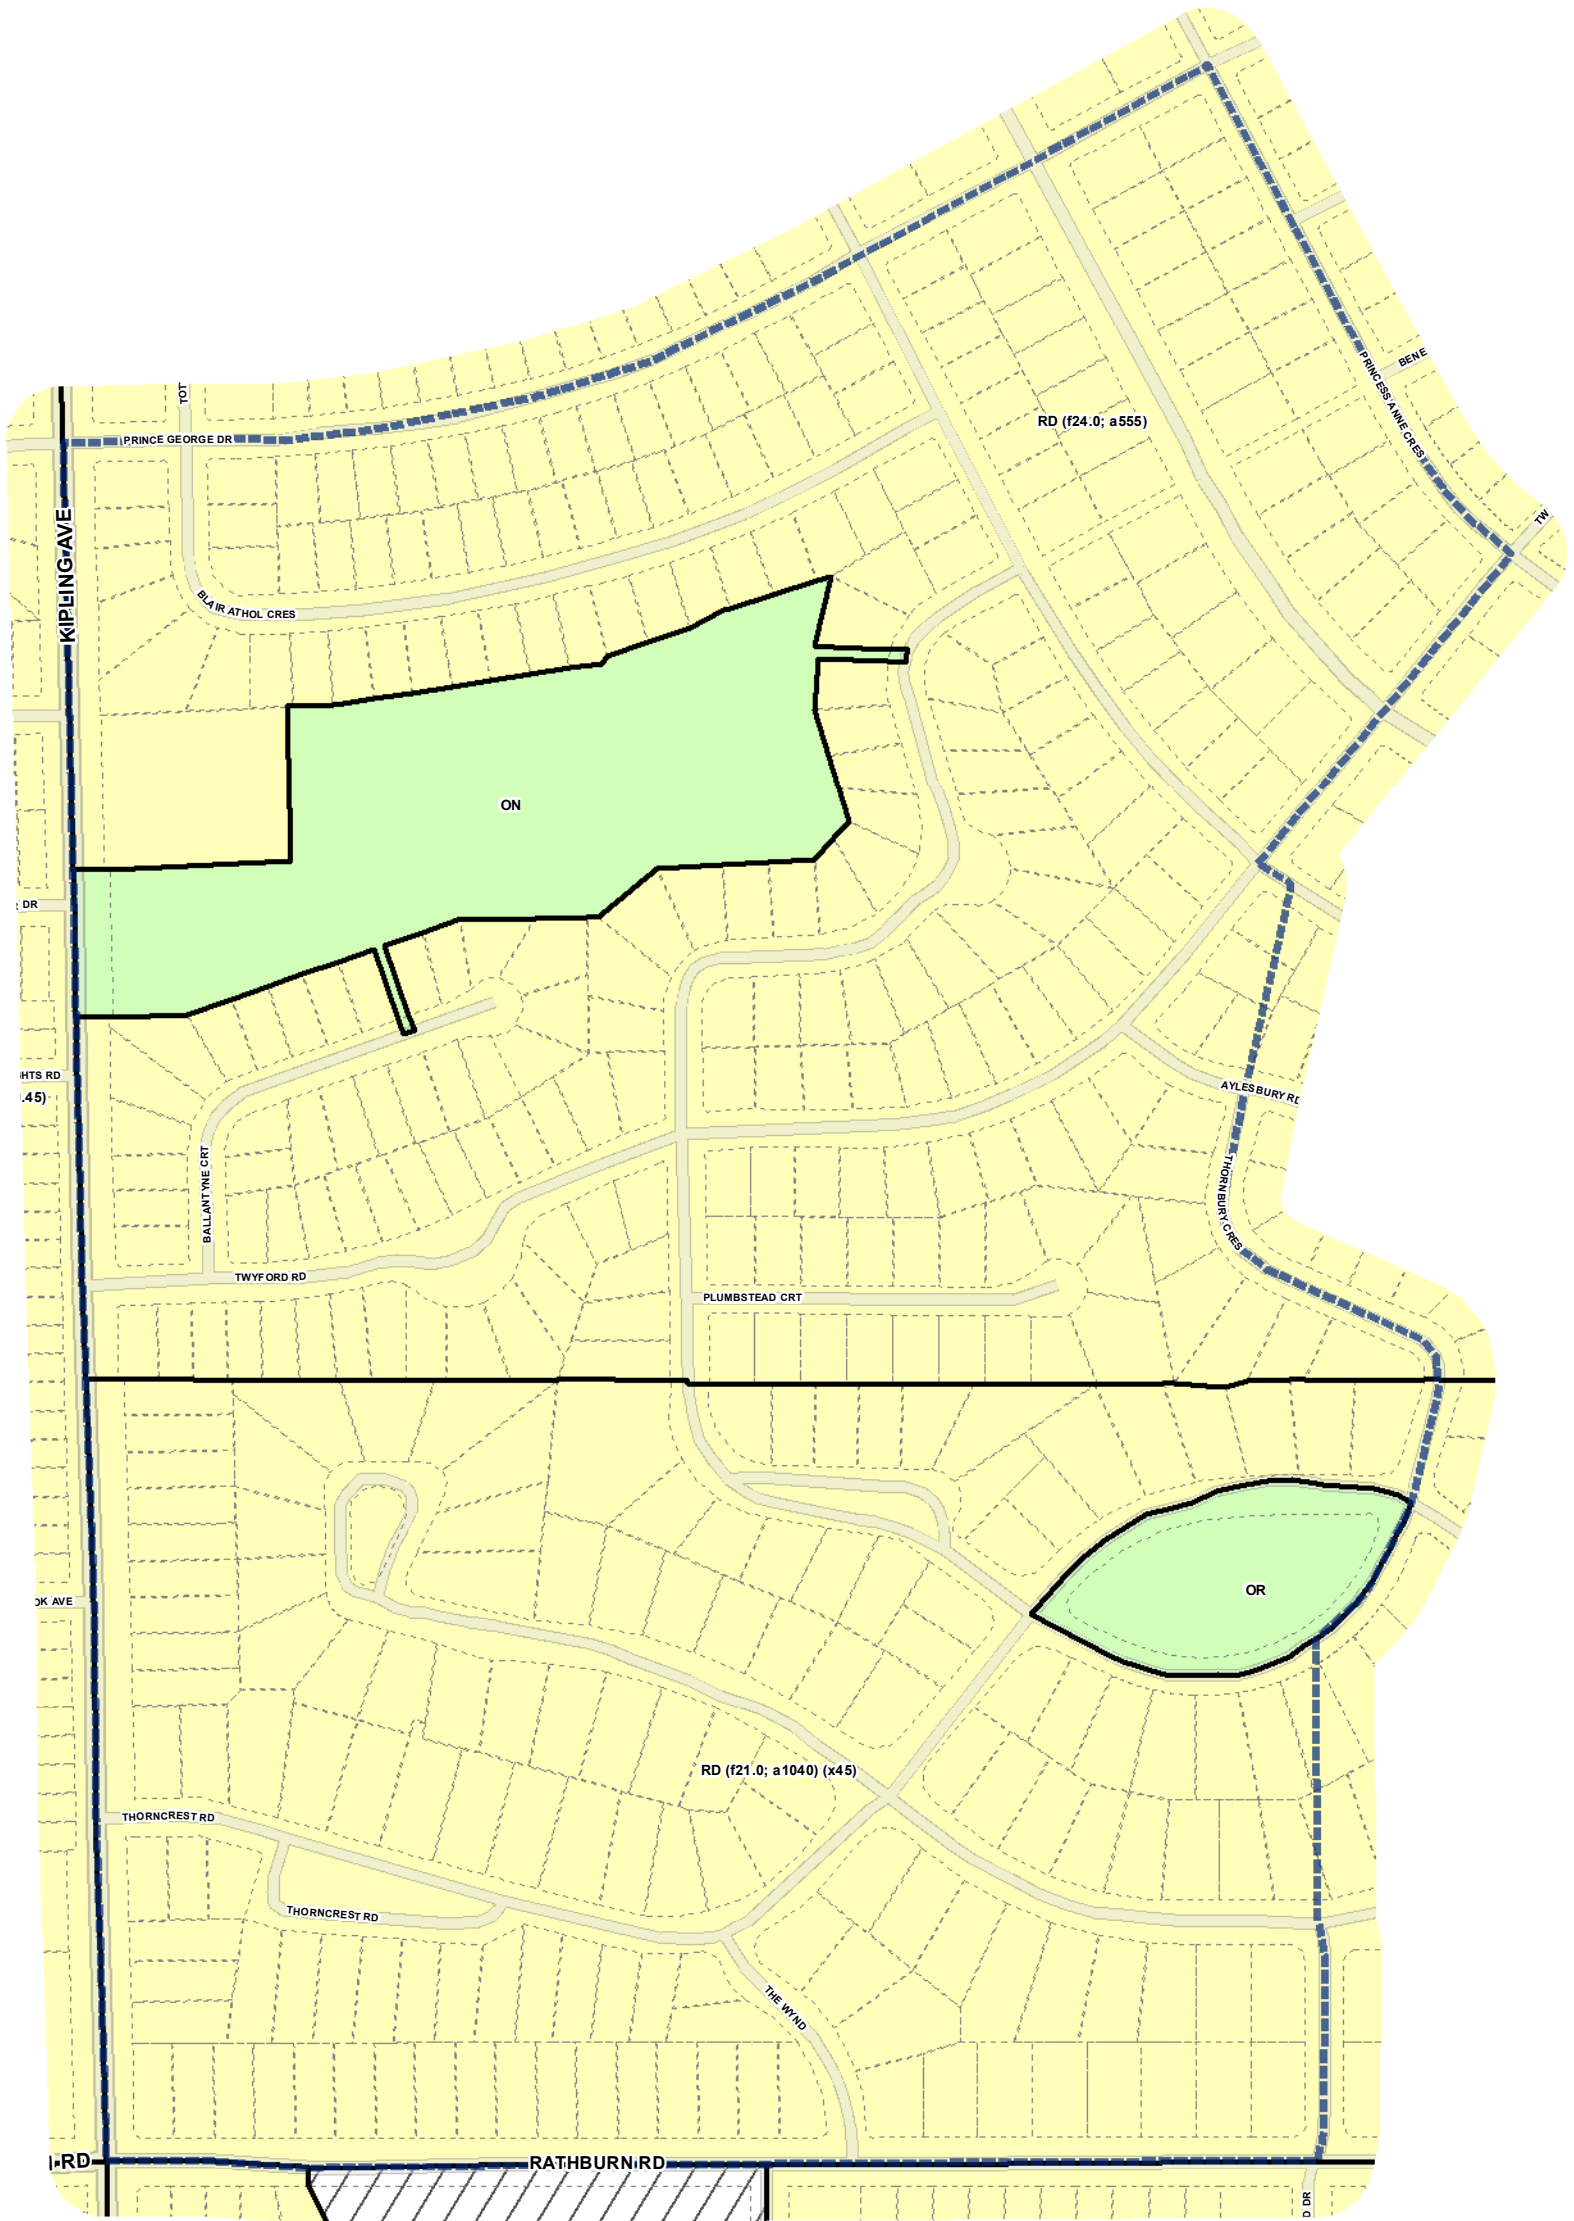

Map Sheet Boundary

Properties

Railway

Hydro Line

0 20 40 80 120 160 Meters

1:4,000

- Zone Categories**
- Residential
 - Parks & Open Space
 - Commercial Residential
 - Commercial Residential Employment
 - Institutional
 - Employment
 - Utility/Transportation
 - Not Part of this Bylaw