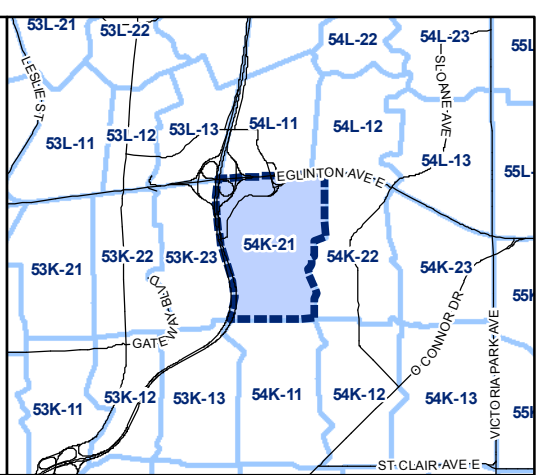

Zoning
Toronto & East York
Community Council

July 29, 2010
Maps must be read together with Zoning Bylaw text

- Zone Categories**
- Residential
 - Parks & Open Space
 - Commercial Residential
 - Commercial Residential Employment
 - Institutional
 - Employment
 - Utility/Transportation
 - Not Part of this Bylaw

Map Sheet Boundary

Properties

Railway

Hydro Line

0 20 40 80 120 160 Meters

1:4,000

- Zone Categories**
- Residential
 - Parks & Open Space
 - Commercial Residential
 - Commercial Residential Employment
 - Institutional
 - Employment
 - Utility/Transportation
 - Not Part of this Bylaw

- Map Sheet Boundary
 - Properties
 - Railway
 - Hydro Line
- 0 20 40 80 120 160 Meters
1:4,000