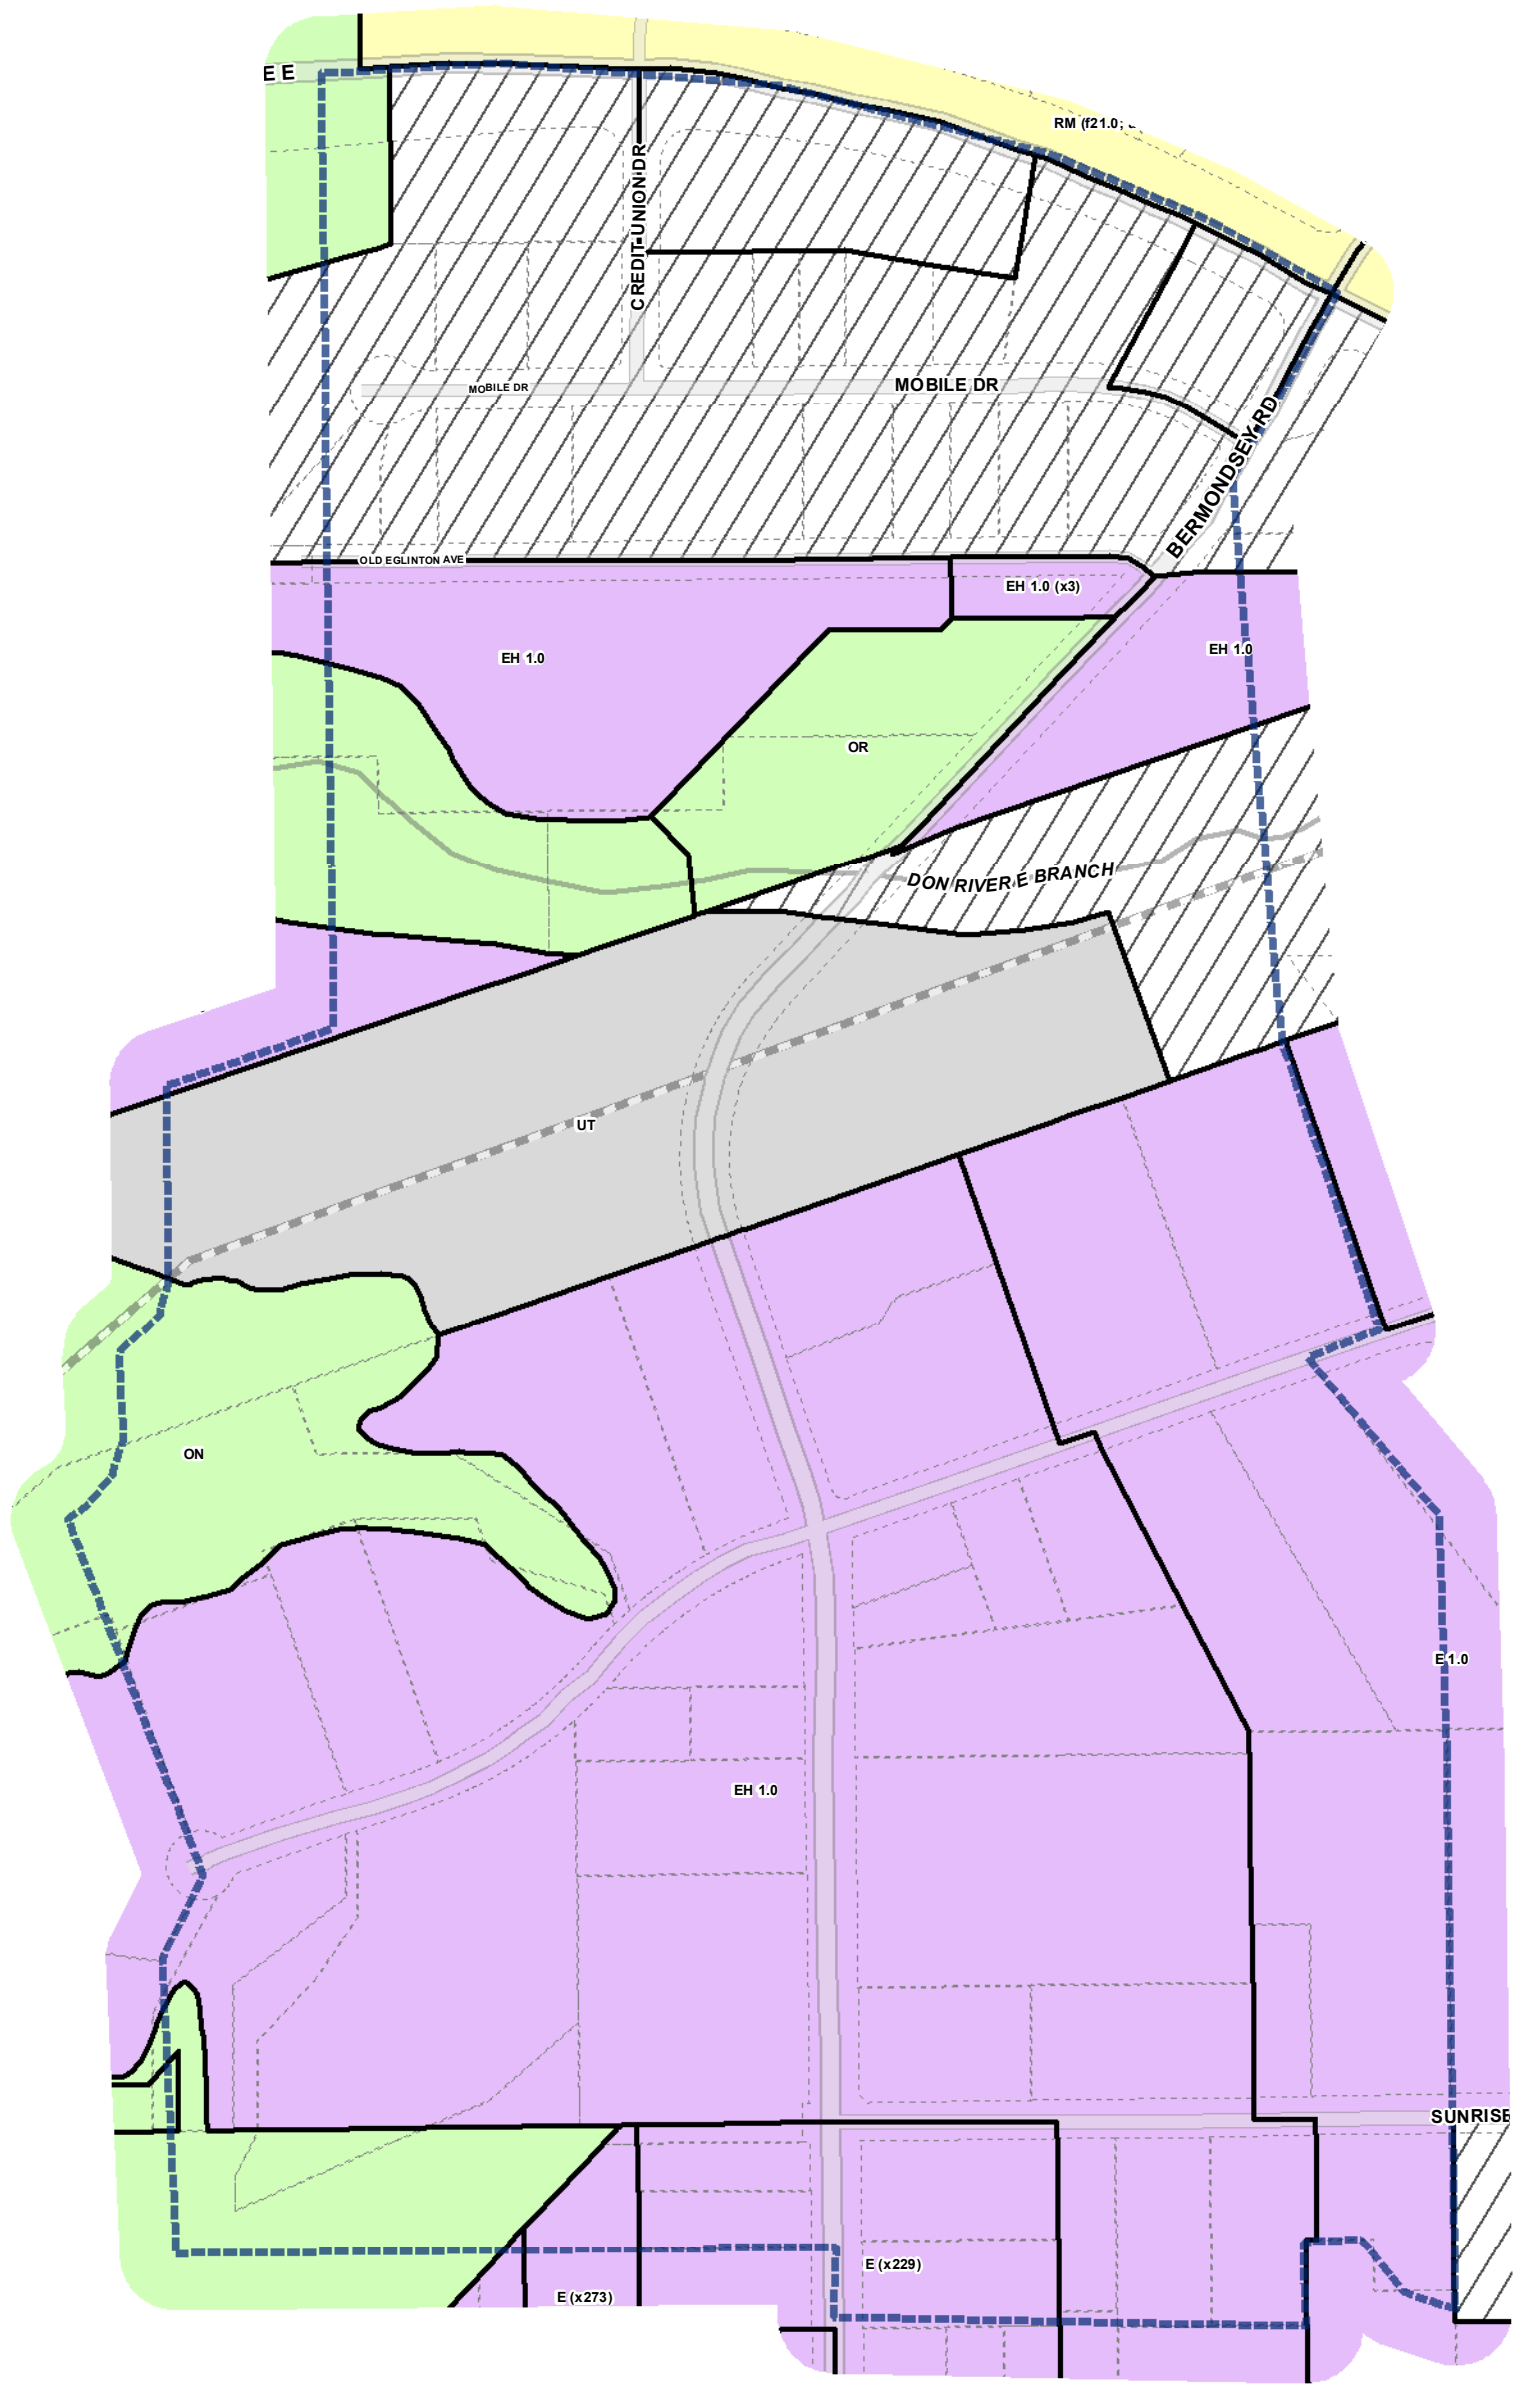

Map Symbols

- Map Sheet Boundary
- Properties
- Railway
- Hydro Line

0 20 40 80 120 160 Meters
 1:4,000

Toronto City Planning
 Zoning Bylaw Map Book Series

Zoning
 Toronto & East York
 Community Council

July 29, 2010
 Maps must be read together with Zoning Bylaw text

Map Sheet Boundary

Properties

Railway

Hydro Line

N

0 20 40 80 120 160 Meters

1:4,000

Toronto City Planning
Zoning Bylaw Map Book Series

Map Sheet Boundary

Properties

Railway

Hydro Line

0 20 40 80 120 160 Meters

1:4,000

- Zone Categories**
- Residential
 - Parks & Open Space
 - Commercial Residential
 - Commercial Residential Employment
 - Institutional
 - Employment
 - Utility/Transportation
 - Not Part of this Bylaw

- Map Sheet Boundary
 - Properties
 - Railway
 - Hydro Line
- 0 20 40 80 120 160 Meters
1:4,000