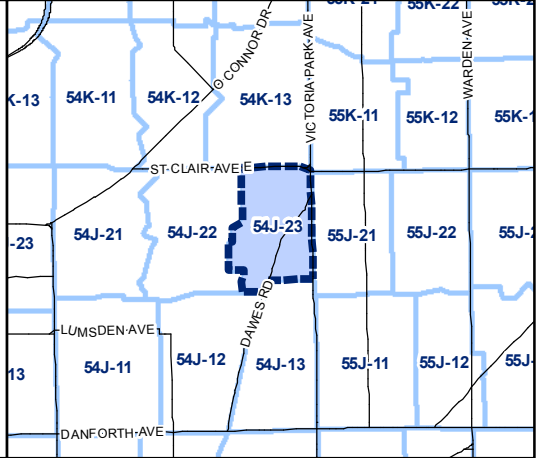

Toronto City Planning
 Zoning Bylaw Map Book Series

Zoning
 Toronto & East York
 Community Council

July 29, 2010
 Maps must be read together with Zoning Bylaw text

- Zone Categories**
- Residential
 - Parks & Open Space
 - Commercial Residential
 - Commercial Residential Employment
 - Institutional
 - Employment
 - Utility/Transportation
 - Not Part of this Bylaw

Toronto City Planning
 Zoning Bylaw Map Book Series

Zoning
 Toronto & East York
 Community Council

July 29, 2010
 Maps must be read together with Zoning Bylaw text

Zone Categories

- Residential
- Parks & Open Space
- Commercial Residential
- Commercial Residential Employment
- Institutional
- Employment
- Utility/Transportation
- Not Part of this Bylaw

Map Symbols

- Map Sheet Boundary
- Properties
- Railway
- Hydro Line

0 20 40 80 120 160 Meters
 1:4,000

Toronto City Planning
 Zoning Bylaw Map Book Series

Zoning
 Toronto & East York
 Community Council

July 29, 2010
 Maps must be read together with Zoning Bylaw text