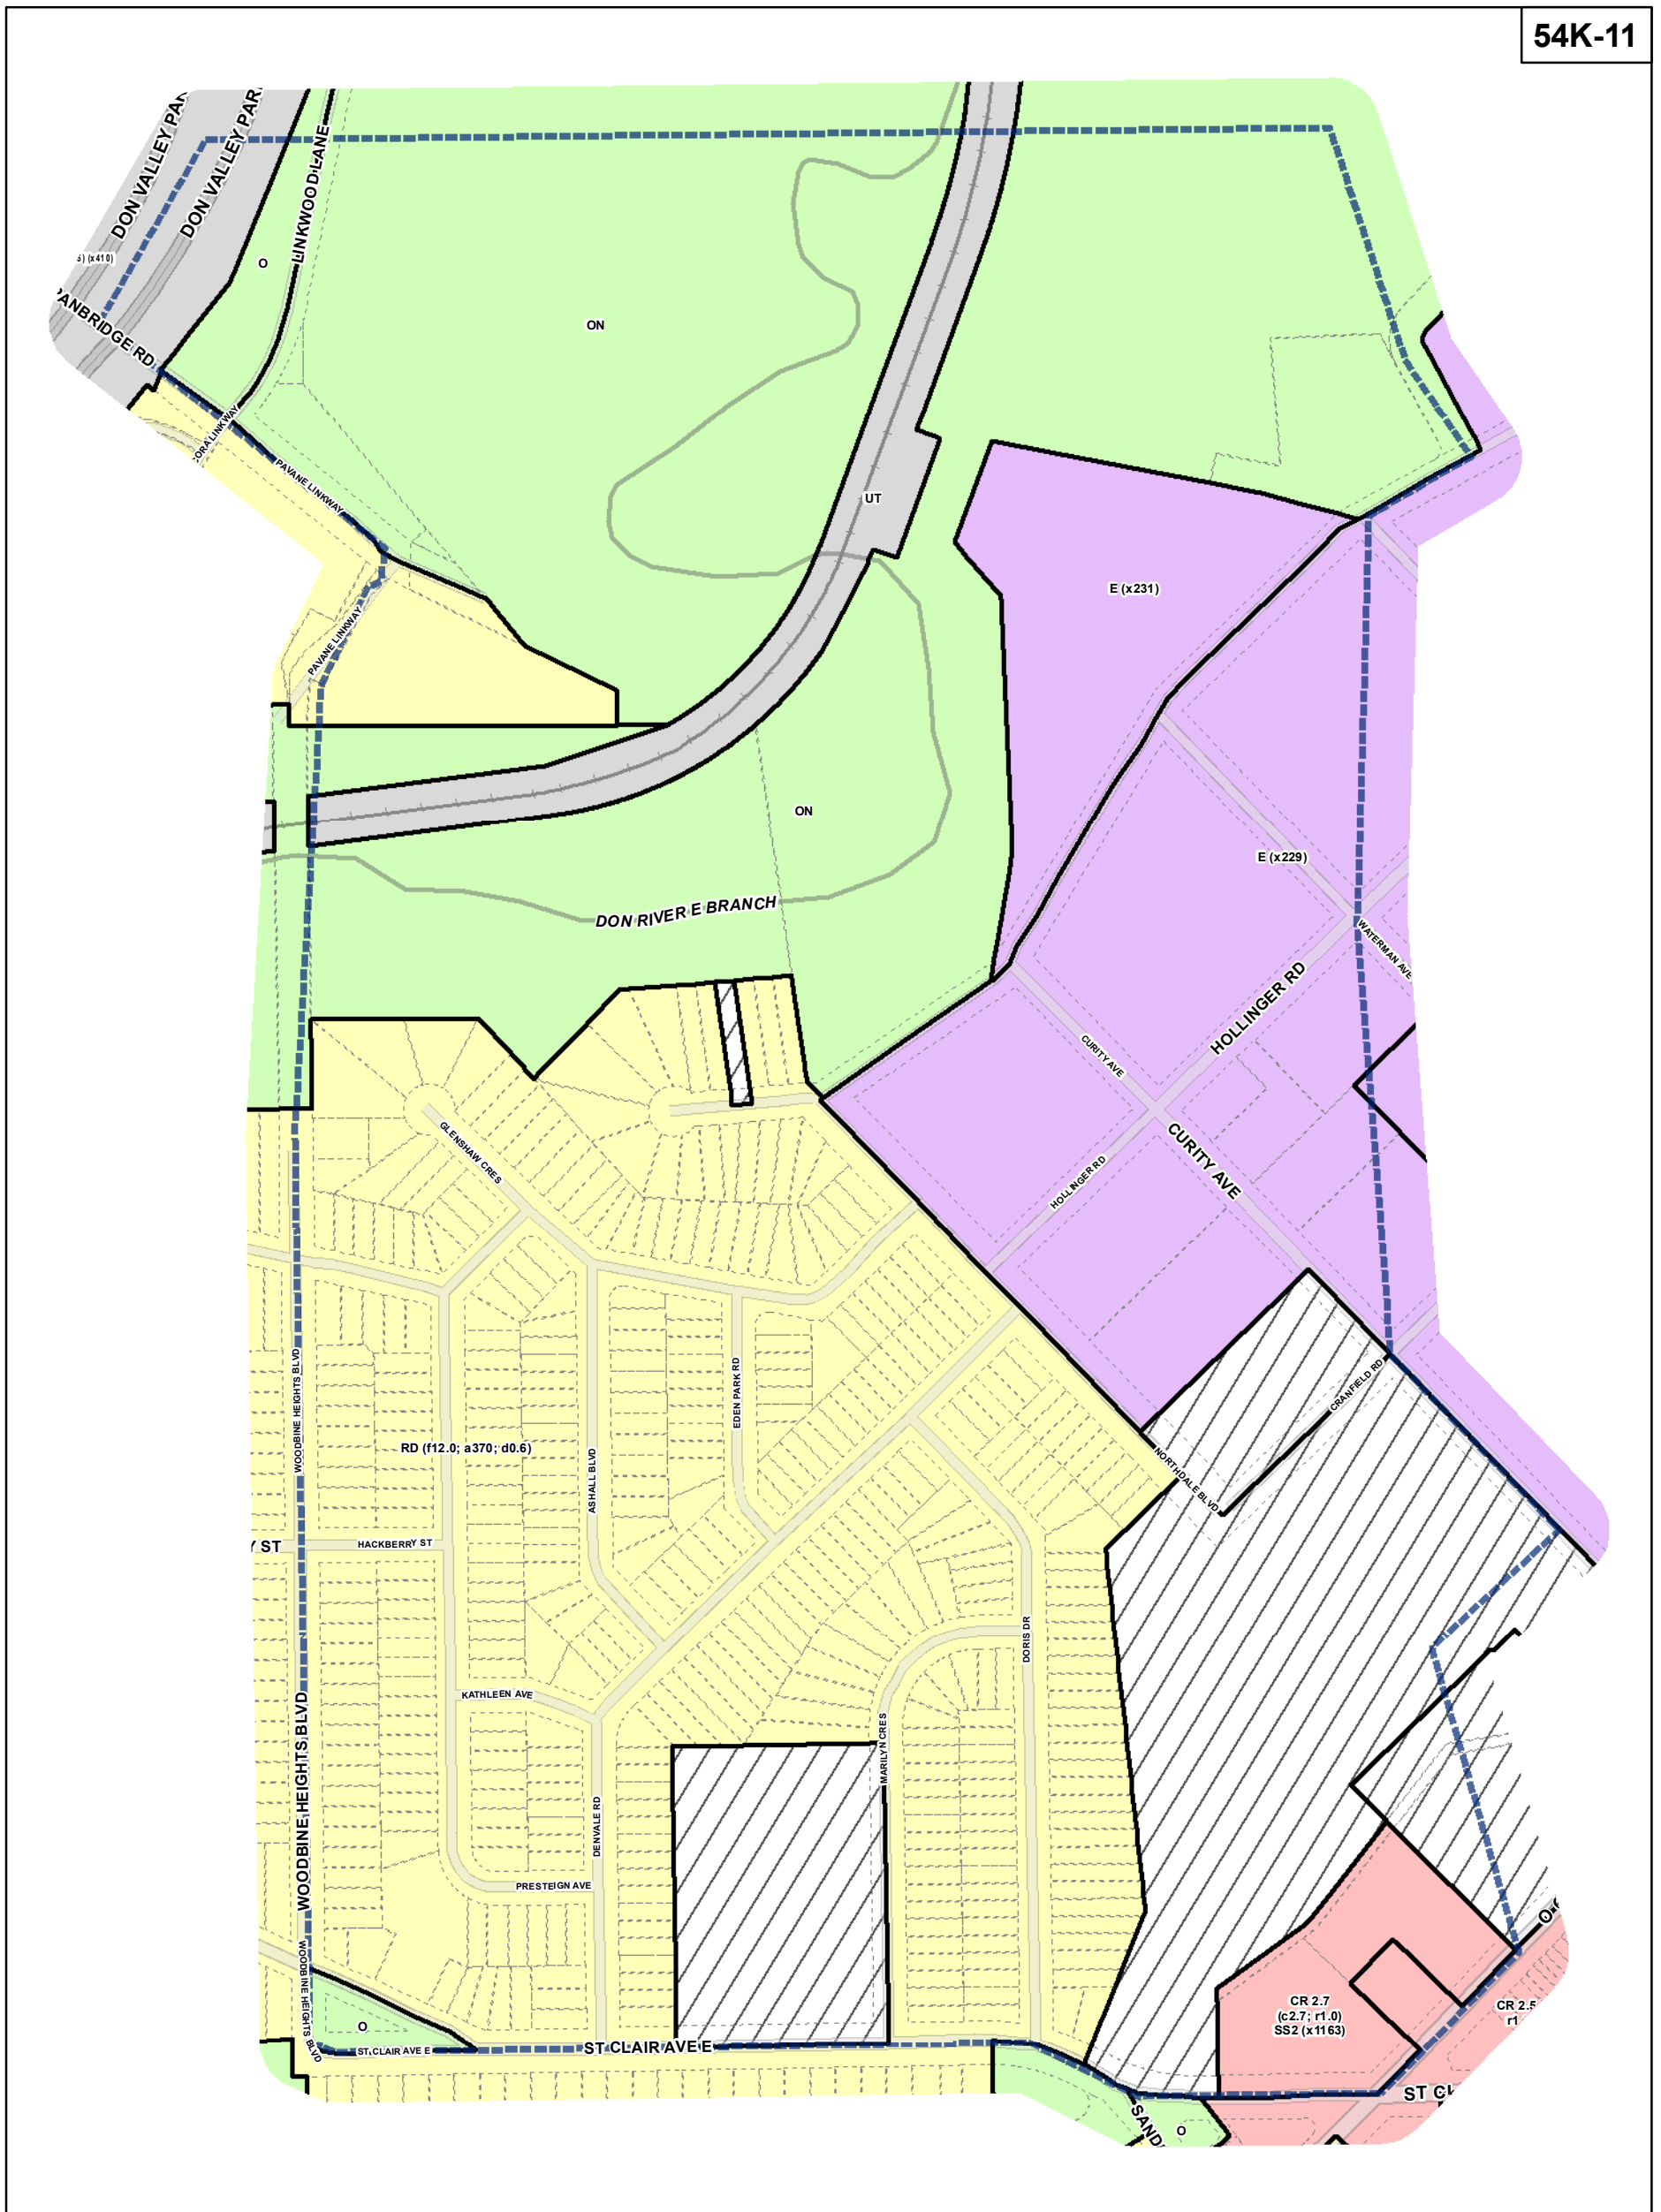

Toronto City Planning
 Zoning Bylaw Map Book Series

Zoning
 Toronto & East York
 Community Council

July 29, 2010
 Maps must be read together with Zoning Bylaw text

- Zone Categories**
- Residential
 - Parks & Open Space
 - Commercial Residential
 - Commercial Residential Employment
 - Institutional
 - Employment
 - Utility/Transportation
 - Not Part of this Bylaw

Toronto City Planning
 Zoning Bylaw Map Book Series

Zoning
 Toronto & East York
 Community Council

July 29, 2010
 Maps must be read together with Zoning Bylaw text

Zone Categories

- Residential
- Parks & Open Space
- Commercial Residential
- Commercial Residential Employment
- Institutional
- Employment
- Utility/Transportation
- Not Part of this Bylaw

Map Symbols

- Map Sheet Boundary
- Properties
- Railway
- Hydro Line

0 20 40 80 120 160 Meters
 1:4,000

Toronto City Planning
 Zoning Bylaw Map Book Series

Zoning
 Toronto & East York
 Community Council

July 29, 2010
 Maps must be read together with Zoning Bylaw text

Map Sheet Boundary

Properties

Railway

Hydro Line

N

0 20 40 80 120 160 Meters

1:4,000

Toronto City Planning
Zoning Bylaw Map Book Series