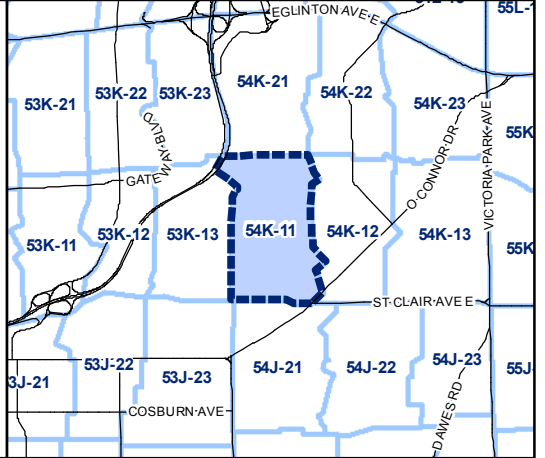

Toronto City Planning
 Zoning Bylaw Map Book Series

Zoning
 Toronto & East York
 Community Council

July 29, 2010
 Maps must be read together with Zoning Bylaw text

Zone Categories

- Residential
- Parks & Open Space
- Commercial Residential
- Commercial Residential Employment
- Institutional
- Employment
- Utility/Transportation
- Not Part of this Bylaw

Map Symbols

- Map Sheet Boundary
- Properties
- Railway
- Hydro Line

0 20 40 80 120 160 Meters
 1:4,000

Toronto City Planning
 Zoning Bylaw Map Book Series

Zoning
 Toronto & East York
 Community Council

July 29, 2010
 Maps must be read together with Zoning Bylaw text