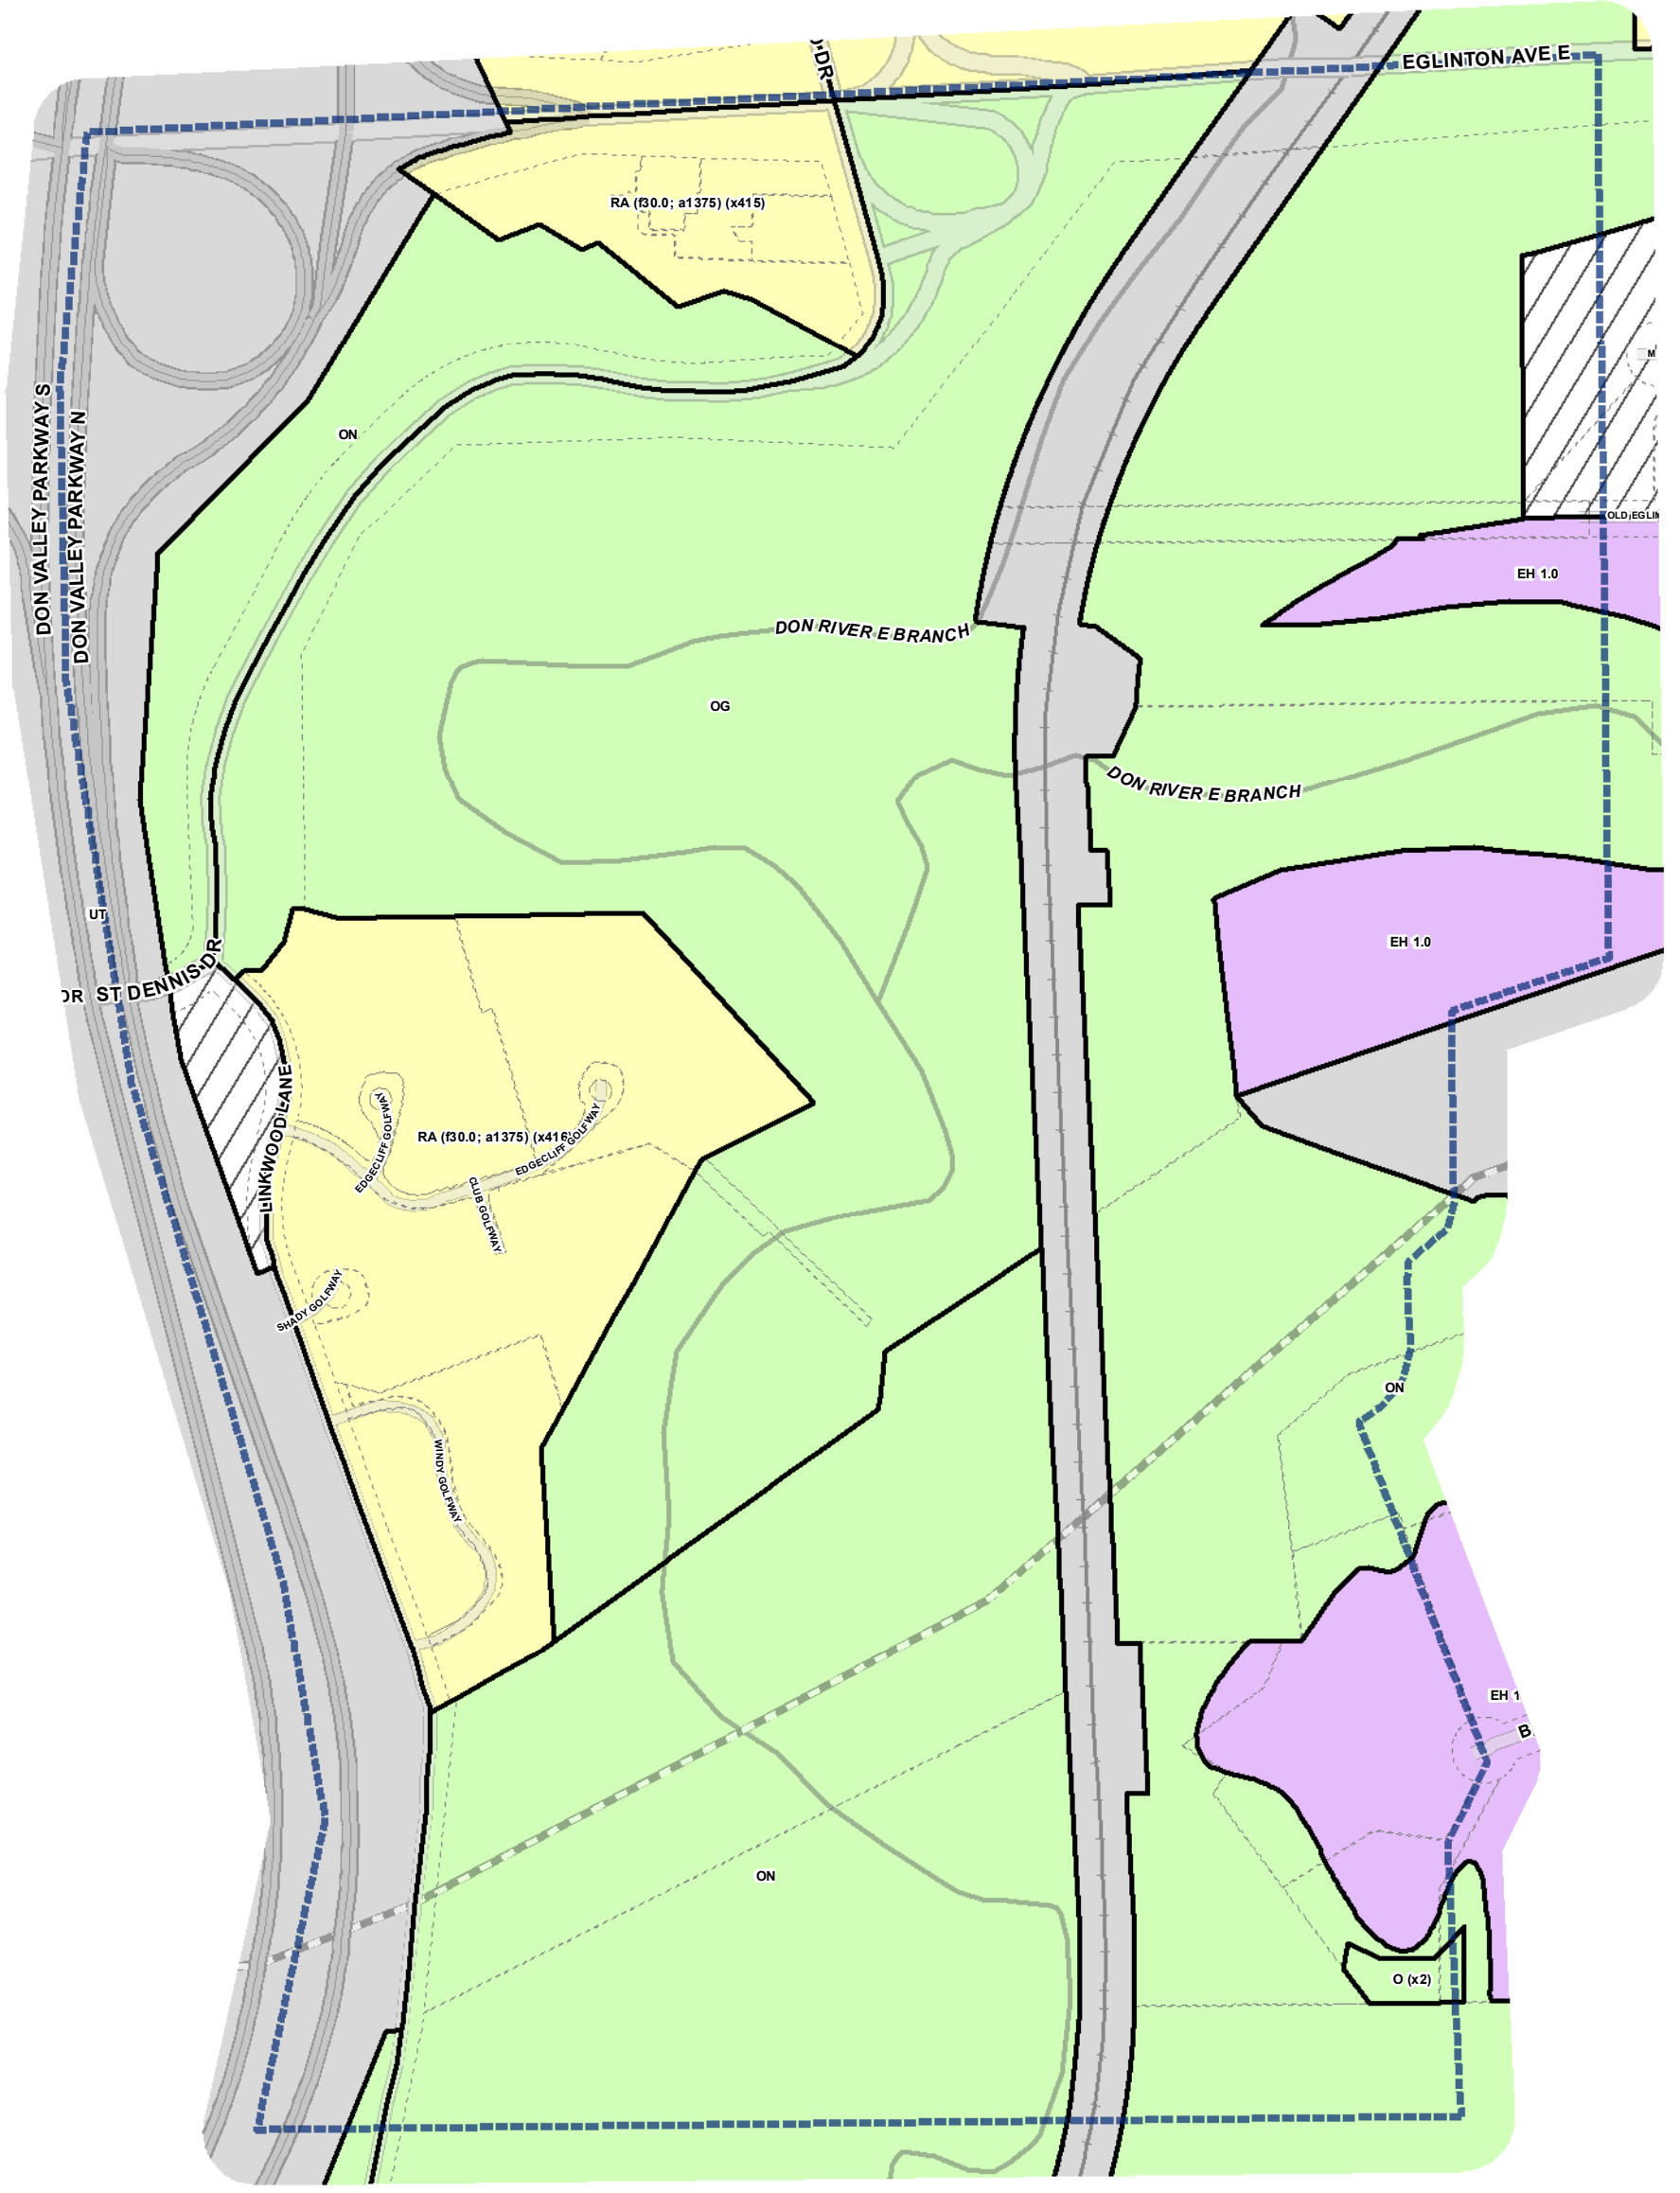

Map Symbols

- Map Sheet Boundary
- Properties
- Railway
- Hydro Line

0 20 40 80 120 160 Meters
 1:4,000

Toronto City Planning
 Zoning Bylaw Map Book Series

Zoning
 Toronto & East York
 Community Council

July 29, 2010
 Maps must be read together with Zoning Bylaw text

Map Sheet Boundary

Properties

Railway

Hydro Line

N

0 20 40 80 120 160 Meters

1:4,000

Toronto City Planning
Zoning Bylaw Map Book Series