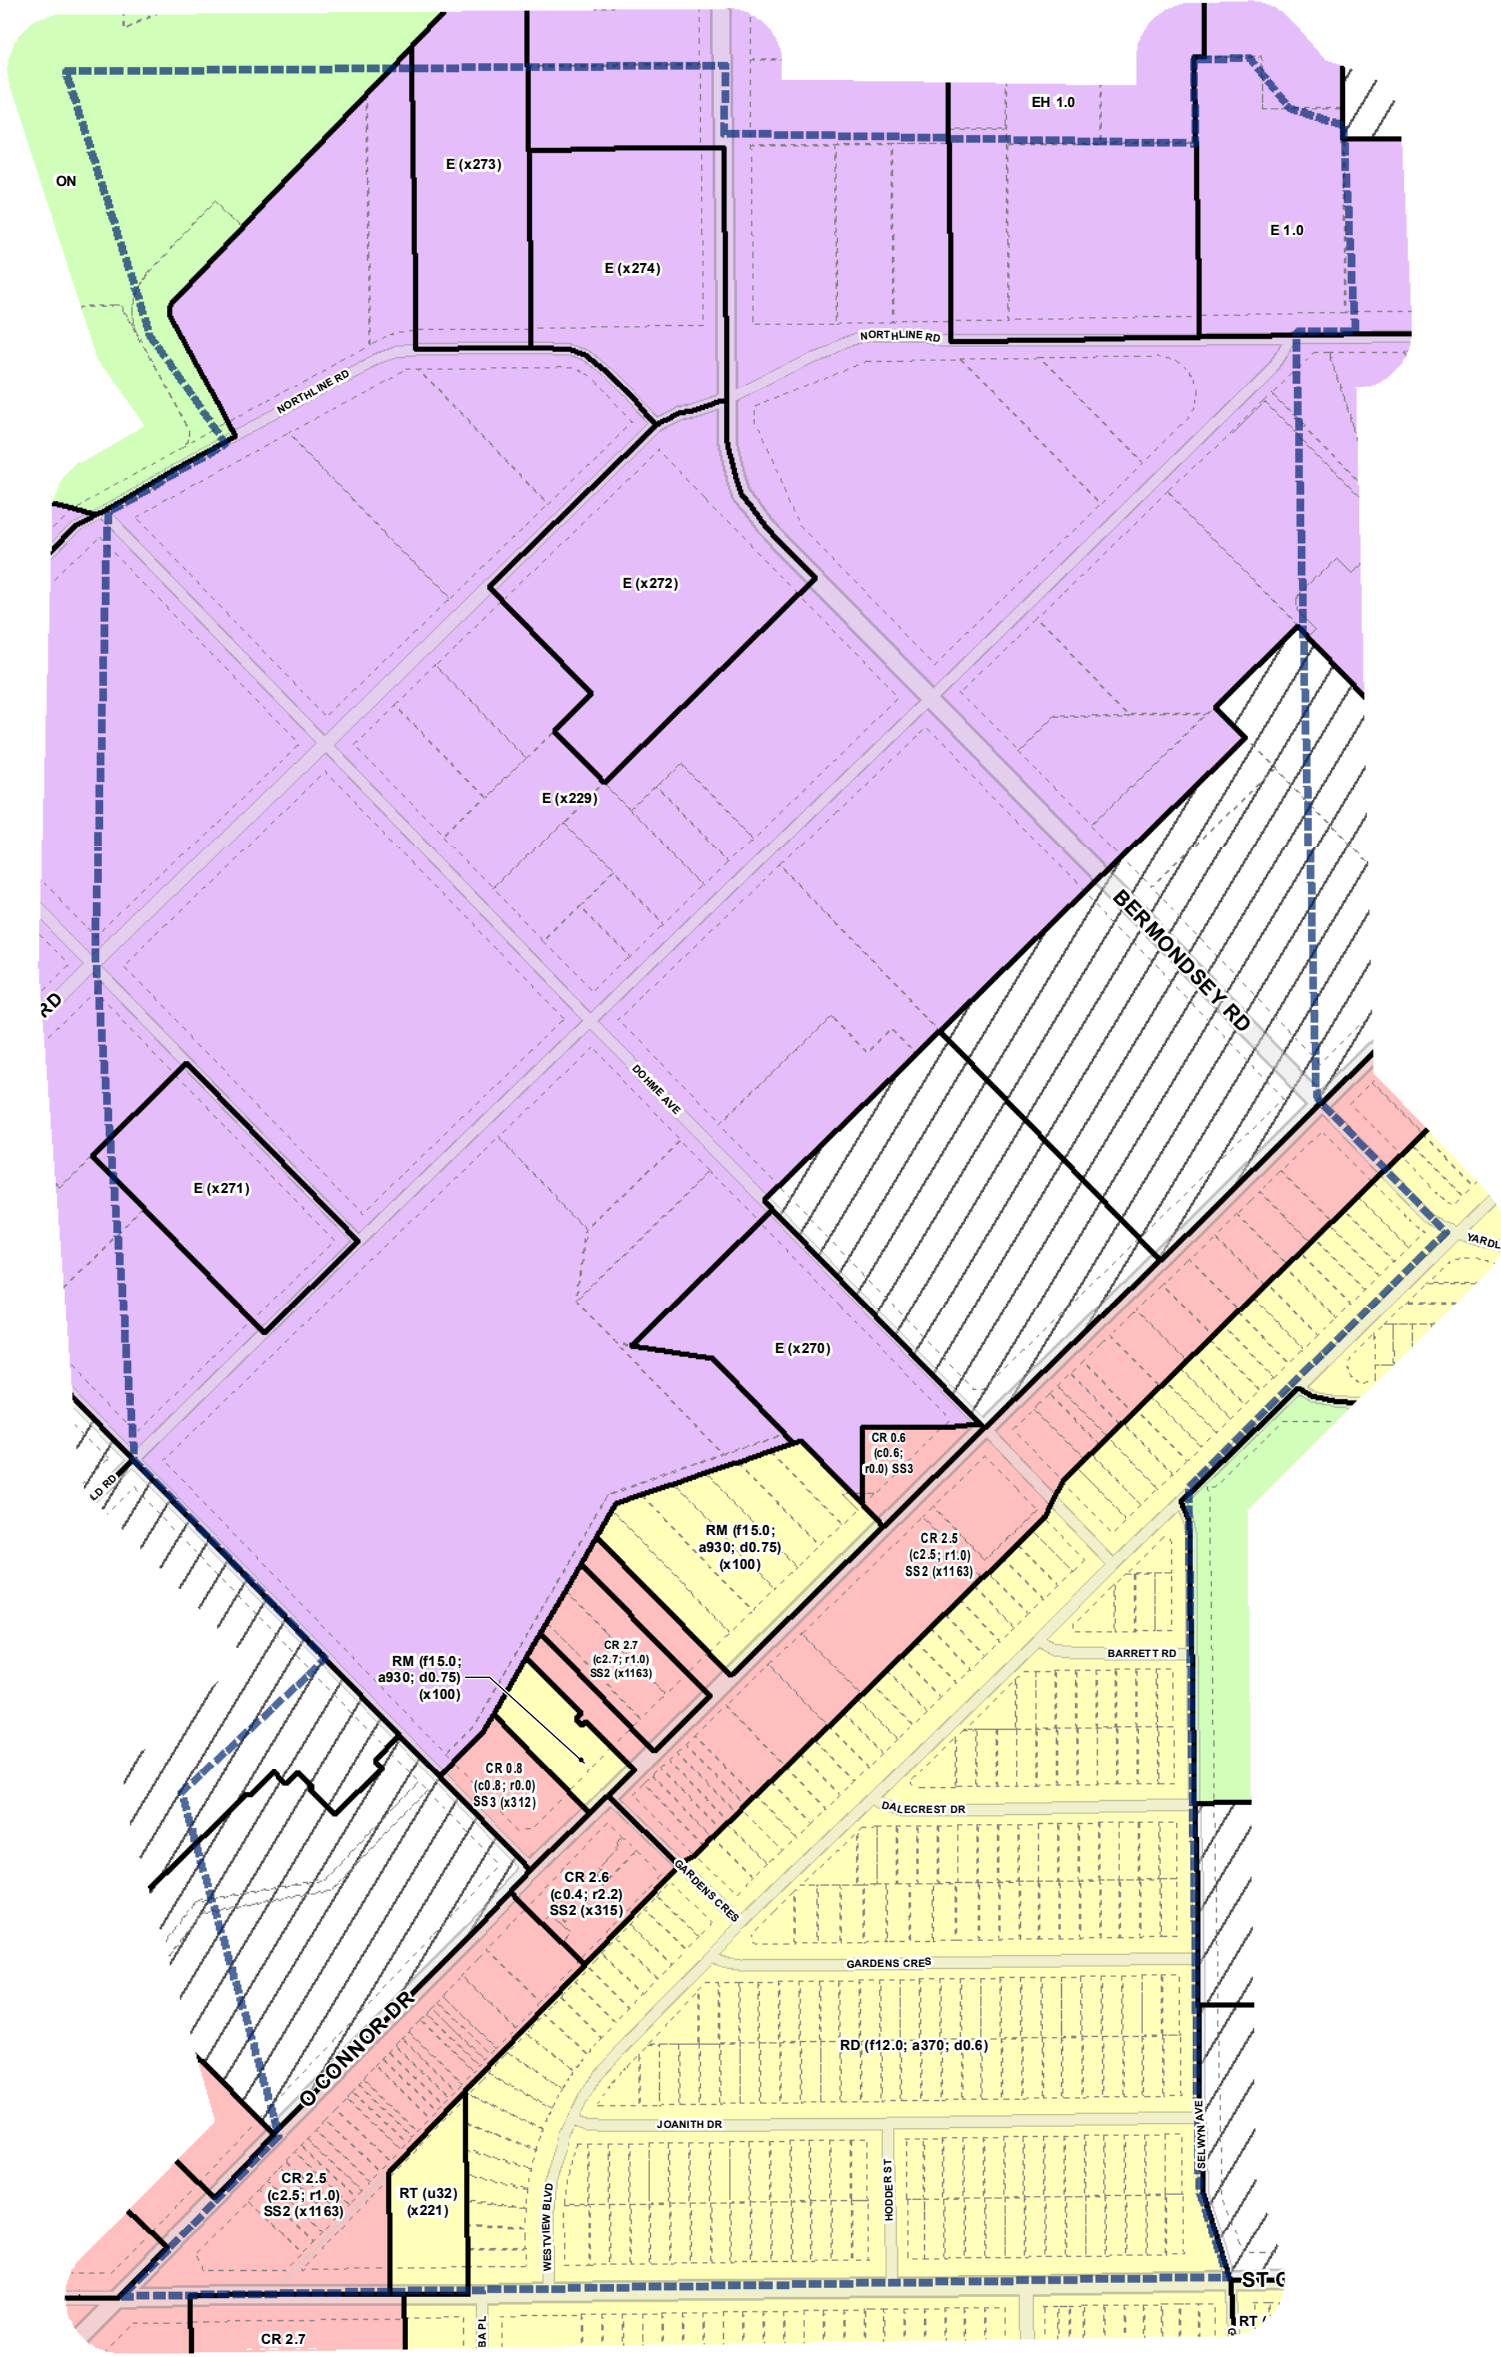

Toronto City Planning
 Zoning Bylaw Map Book Series

Zoning
 Toronto & East York
 Community Council

July 29, 2010
 Maps must be read together with Zoning Bylaw text

- Zone Categories**
- Residential
 - Parks & Open Space
 - Commercial Residential
 - Commercial Residential Employment
 - Institutional
 - Employment
 - Utility/Transportation
 - Not Part of this Bylaw

Toronto City Planning
 Zoning Bylaw Map Book Series

Zoning
 Toronto & East York
 Community Council

July 29, 2010
 Maps must be read together with Zoning Bylaw text

Zone Categories

- Residential
- Parks & Open Space
- Commercial Residential
- Commercial Residential Employment
- Institutional
- Employment
- Utility/Transportation
- Not Part of this Bylaw

Map Symbols

- Map Sheet Boundary
- Properties
- Railway
- Hydro Line

0 20 40 80 120 160 Meters
 1:4,000

Toronto City Planning
 Zoning Bylaw Map Book Series

Zoning
 Toronto & East York
 Community Council

July 29, 2010
 Maps must be read together with Zoning Bylaw text

Map Sheet Boundary

Properties

Railway

Hydro Line

N

0 20 40 80 120 160 Meters

1:4,000

Toronto City Planning
Zoning Bylaw Map Book Series