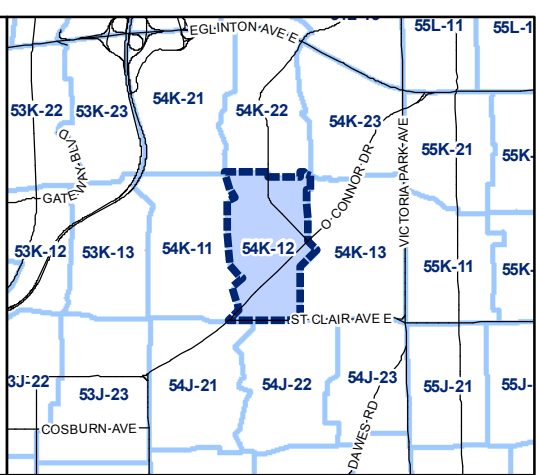

Map Sheet Boundary

Properties

Railway

Hydro Line

N

0 20 40 80 120 160 Meters

1:4,000

Toronto City Planning
Zoning Bylaw Map Book Series

Zoning
Toronto & East York
Community Council

July 29, 2010
Maps must be read together with Zoning Bylaw text

- Zone Categories**
- Residential
 - Parks & Open Space
 - Commercial Residential
 - Commercial Residential Employment
 - Institutional
 - Employment
 - Utility/Transportation
 - Not Part of this Bylaw