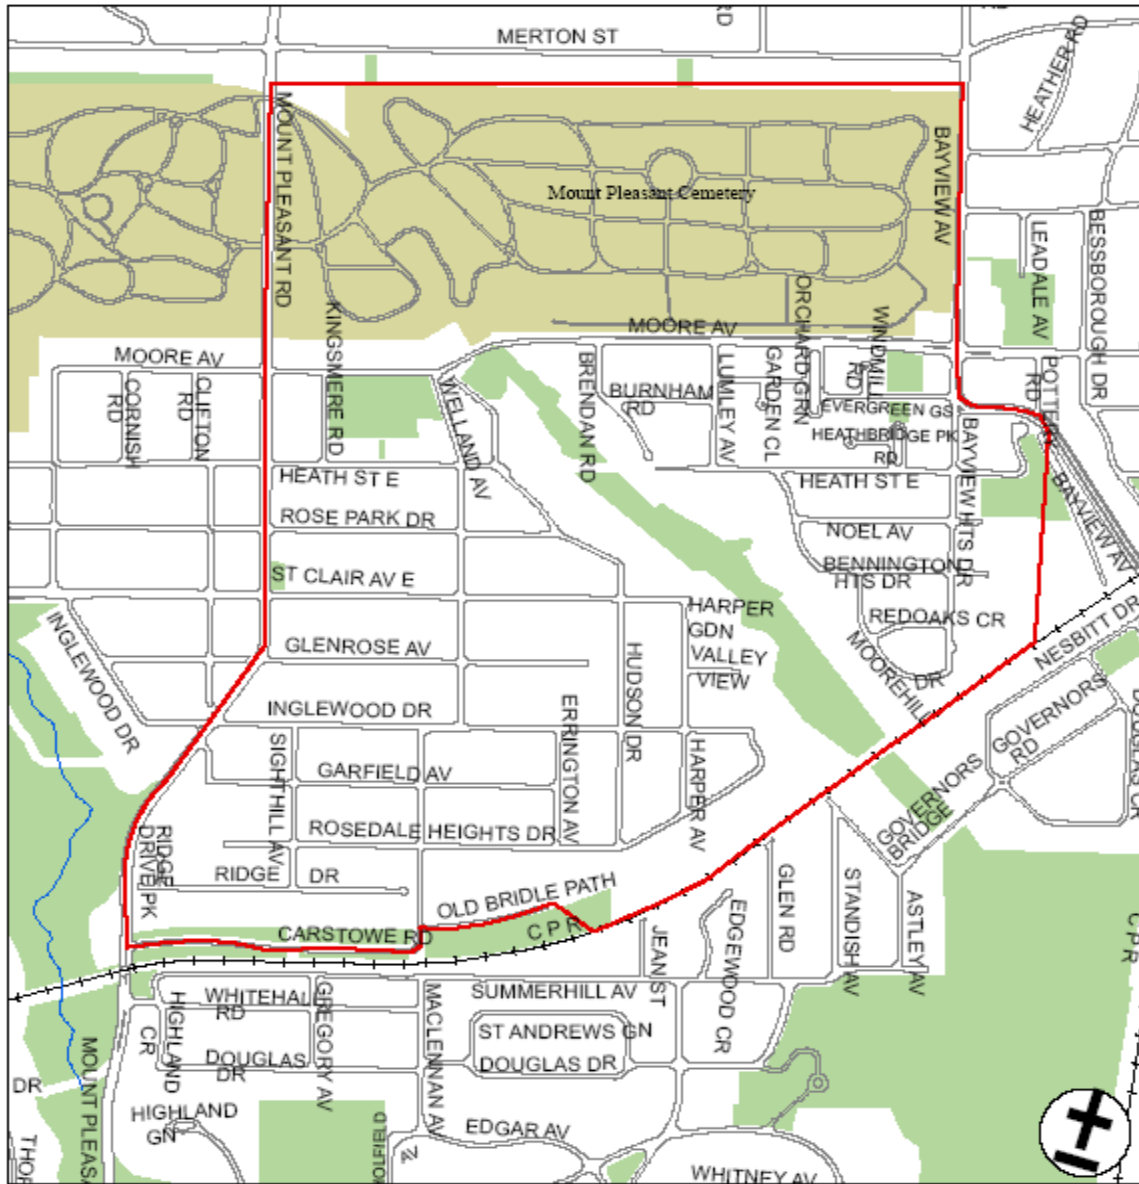

2008 Gypsy Moth Spray Locations: Moore Park & Mt. Pleasant Cemetery

TECHNICAL SERVICES
SURVEY AND MAPPING SERVICES
16 Dyas Rd, 4th Floor
Toronto, ON M5S 1V5
Tel: (416) 392-7746
Fax: (416) 392-0081
Produced by: Angela Liu-Kanillas
Photos: 010208
File: 10Gypsy_Moth_Map.mxd