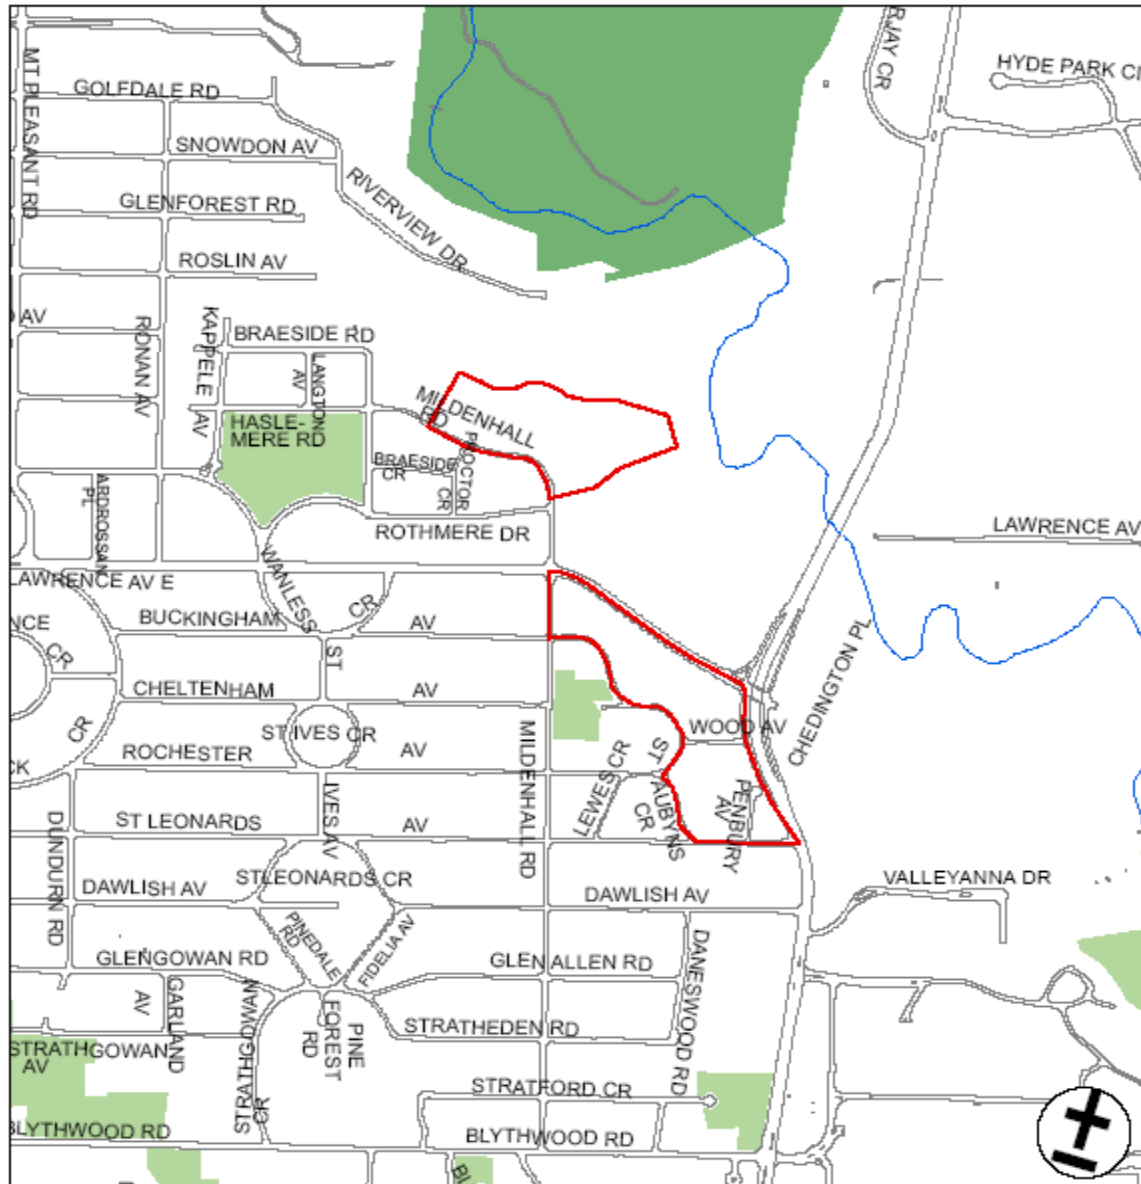

2008 Gypsy Moth Spray Locations: Mildenhall

TECHNICAL SERVICES
SURVEY AND MAPPING SERVICES
16 D'Yas Rd, 4th Floor
Toronto, ON M3B 1V5
Tel: (416) 392-7745
Fax: (416) 392-0081
Produced by: Angela Liv Kanelis
Printed: 01/2008
File: 10gypsy_Moth_Mildenhall.mxd

LEGEND	
	SPRAY AREA
	PARK
	GOLF COURSE
	STREET CURB