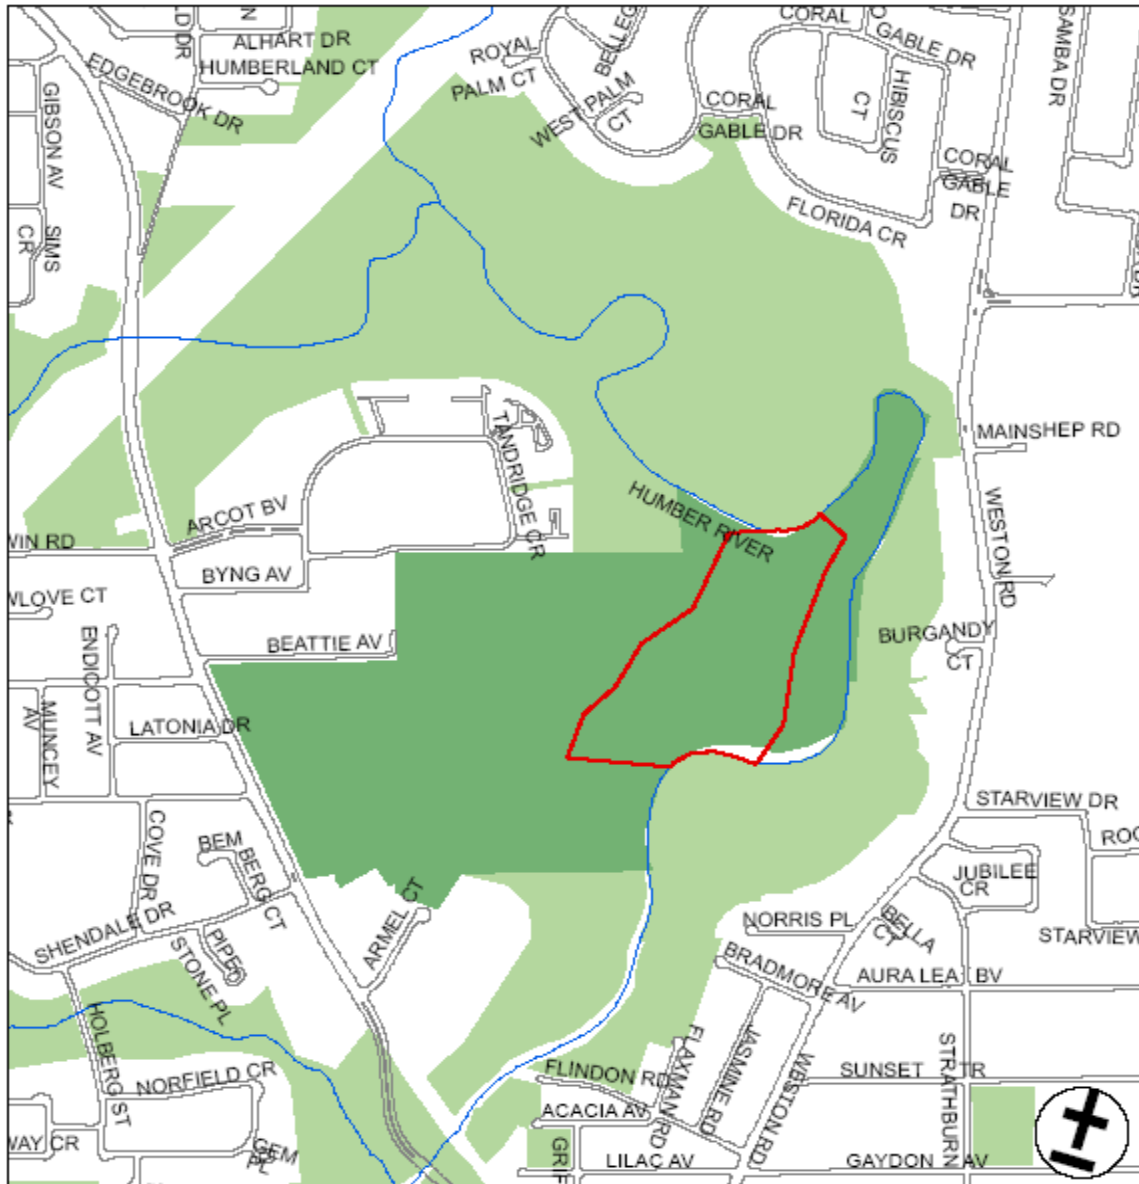

2008 Gypsy Moth Spray Locations: Humber Valley Golf Course

TECHNICAL SERVICES
SURVEY AND MAPPING SERVICES
16 D'Yas Rd, 4th Floor
Toronto, ON M3B 1V5
Tel: (416) 392-7745
Fax: (416) 392-0081
Produced by: Angela Liv Kanelas
Printed: 01/2008
File: 10Gypsy_Moth_HVGC.rxd

THE INFORMATION HEREON HAS BEEN COMPILED
FOR GENERAL PLANNING PURPOSES ONLY.
NO ONE MAY COPY, REPRODUCE, DISTRIBUTE OR
ALTER THIS MAP WITHOUT THE WRITTEN
PERMISSION OF THE CITY OF TORONTO.
© Copyright City of Toronto

LEGEND

- SPRAY AREA
- PARK
- GOLF COURSE
- STREET CURB