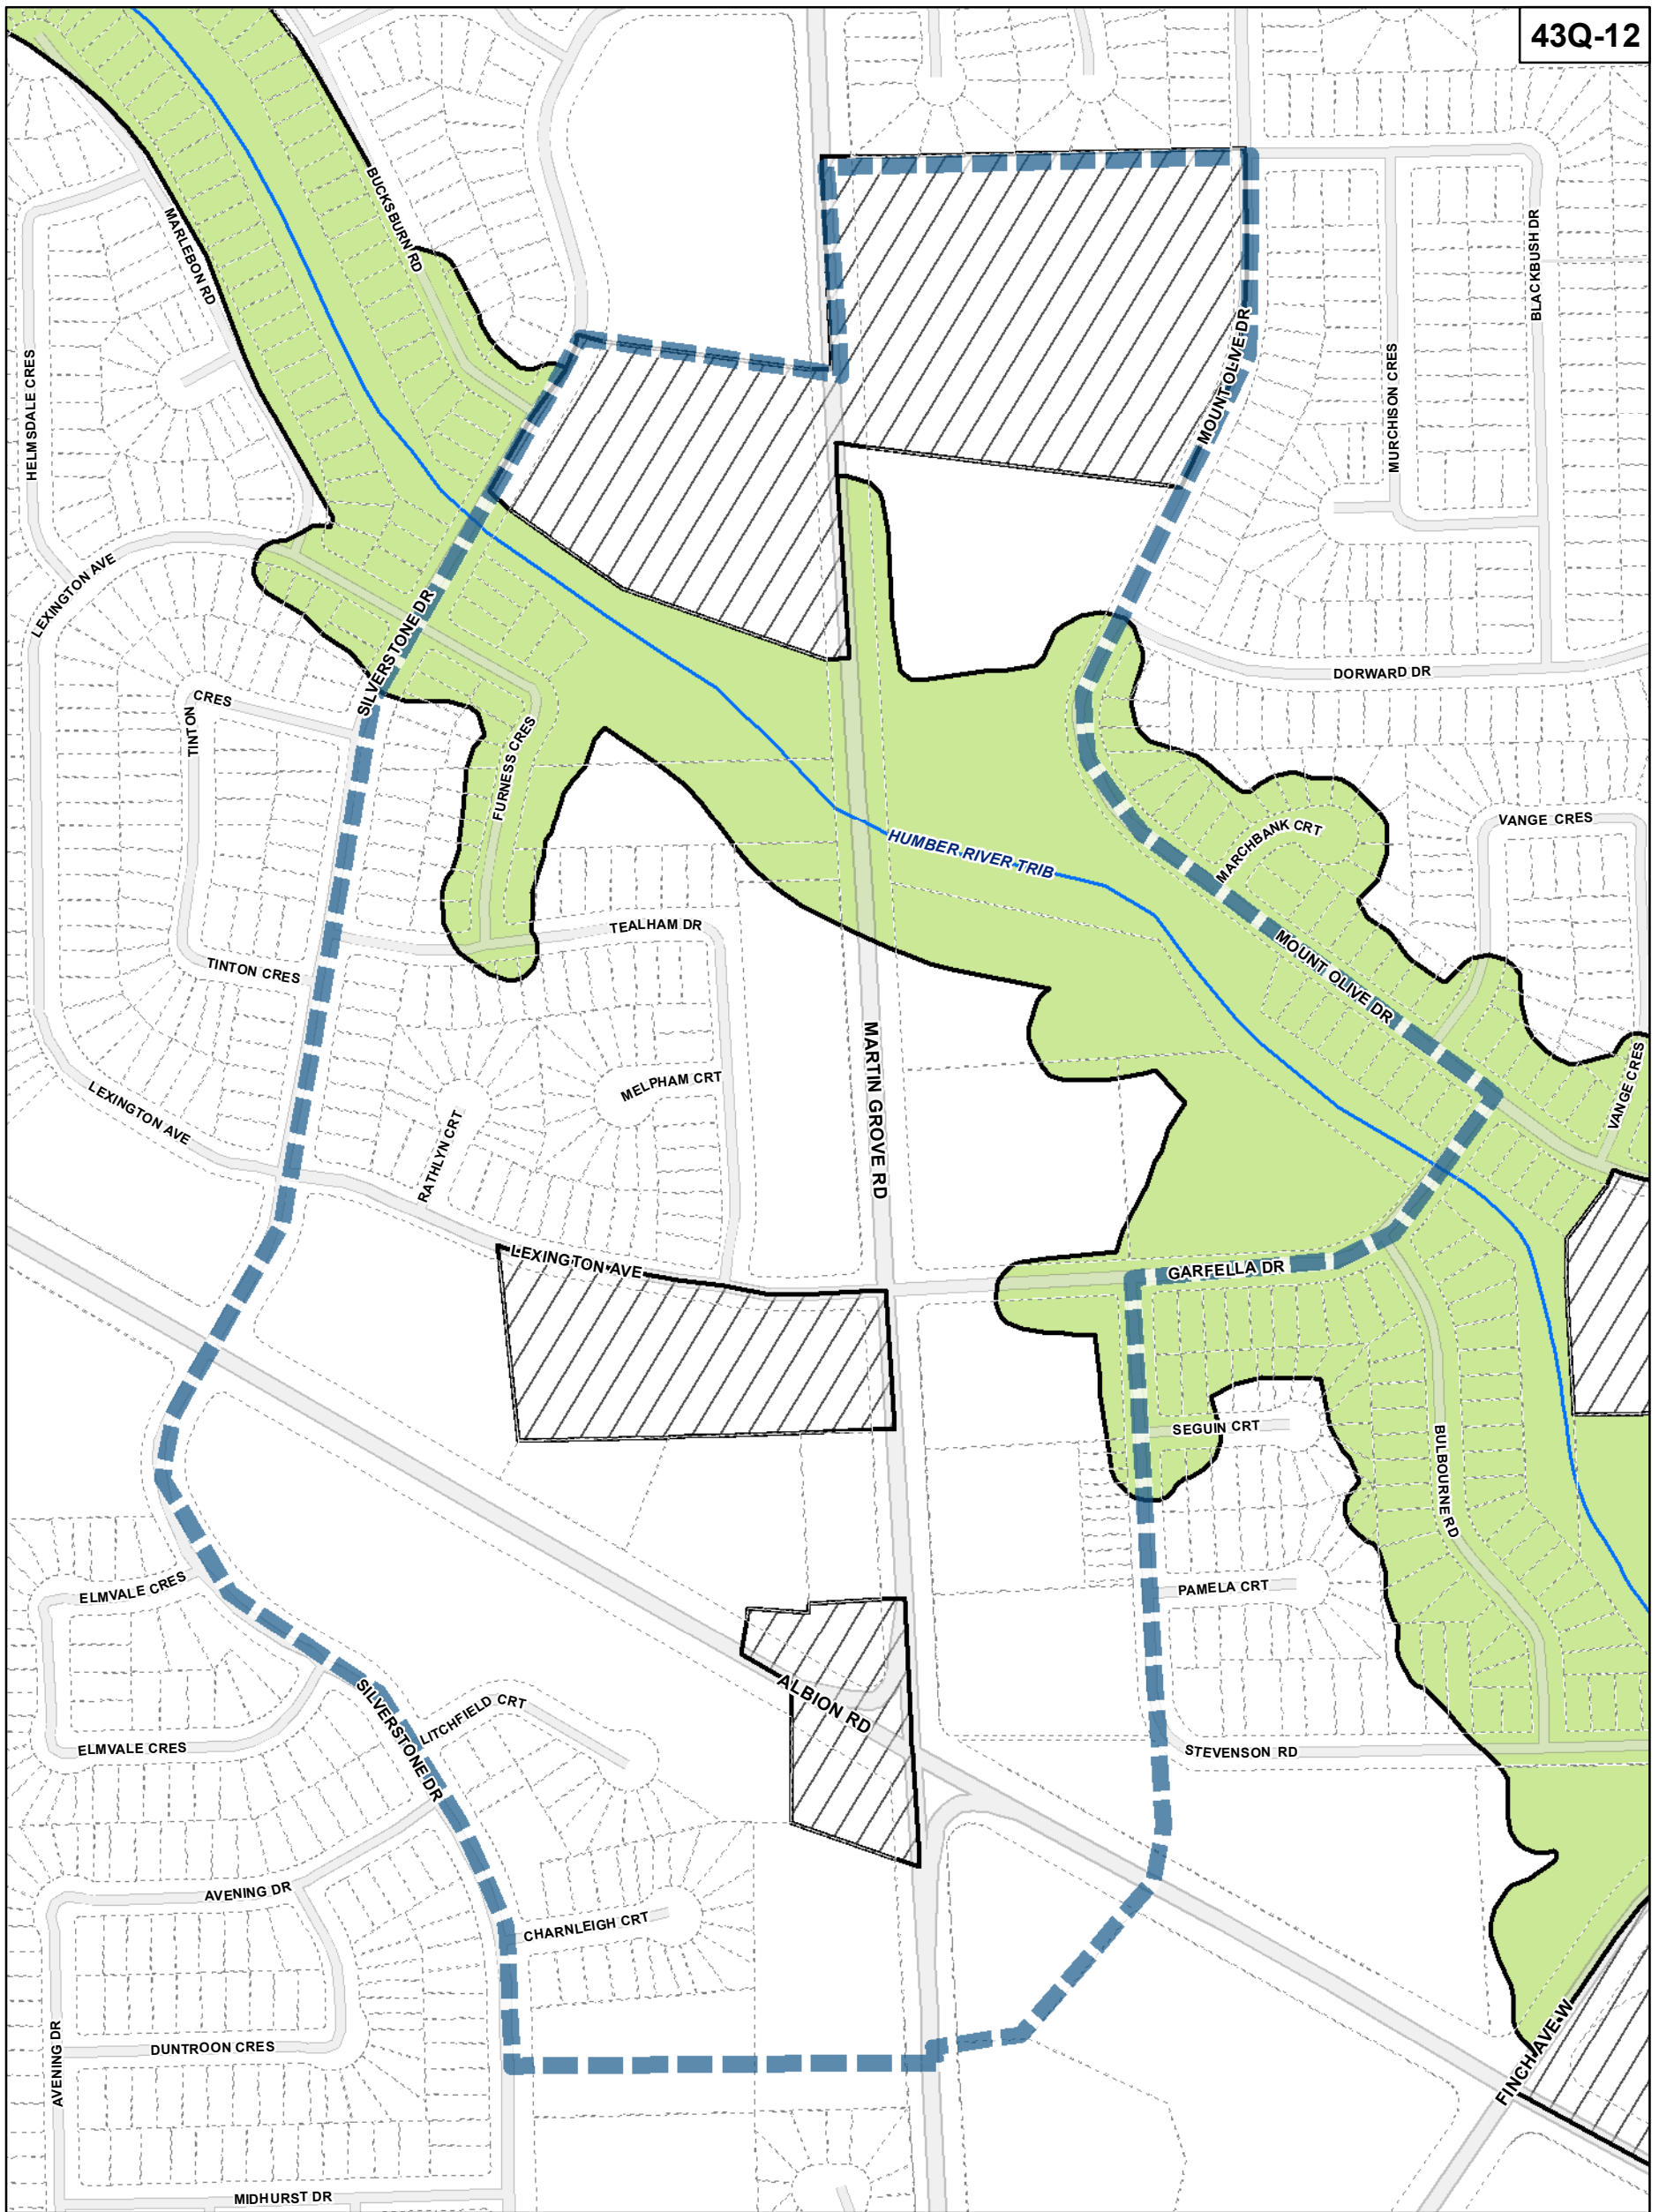

1:4,000

Conservation Overlay

- Area 1
- Area 2

- Map Sheet Boundary
- Properties
- Not Part of This Bylaw

TORONTO City Planning

Conservation Overlay Map

August 2010

Maps must be read together with Zoning Bylaw text