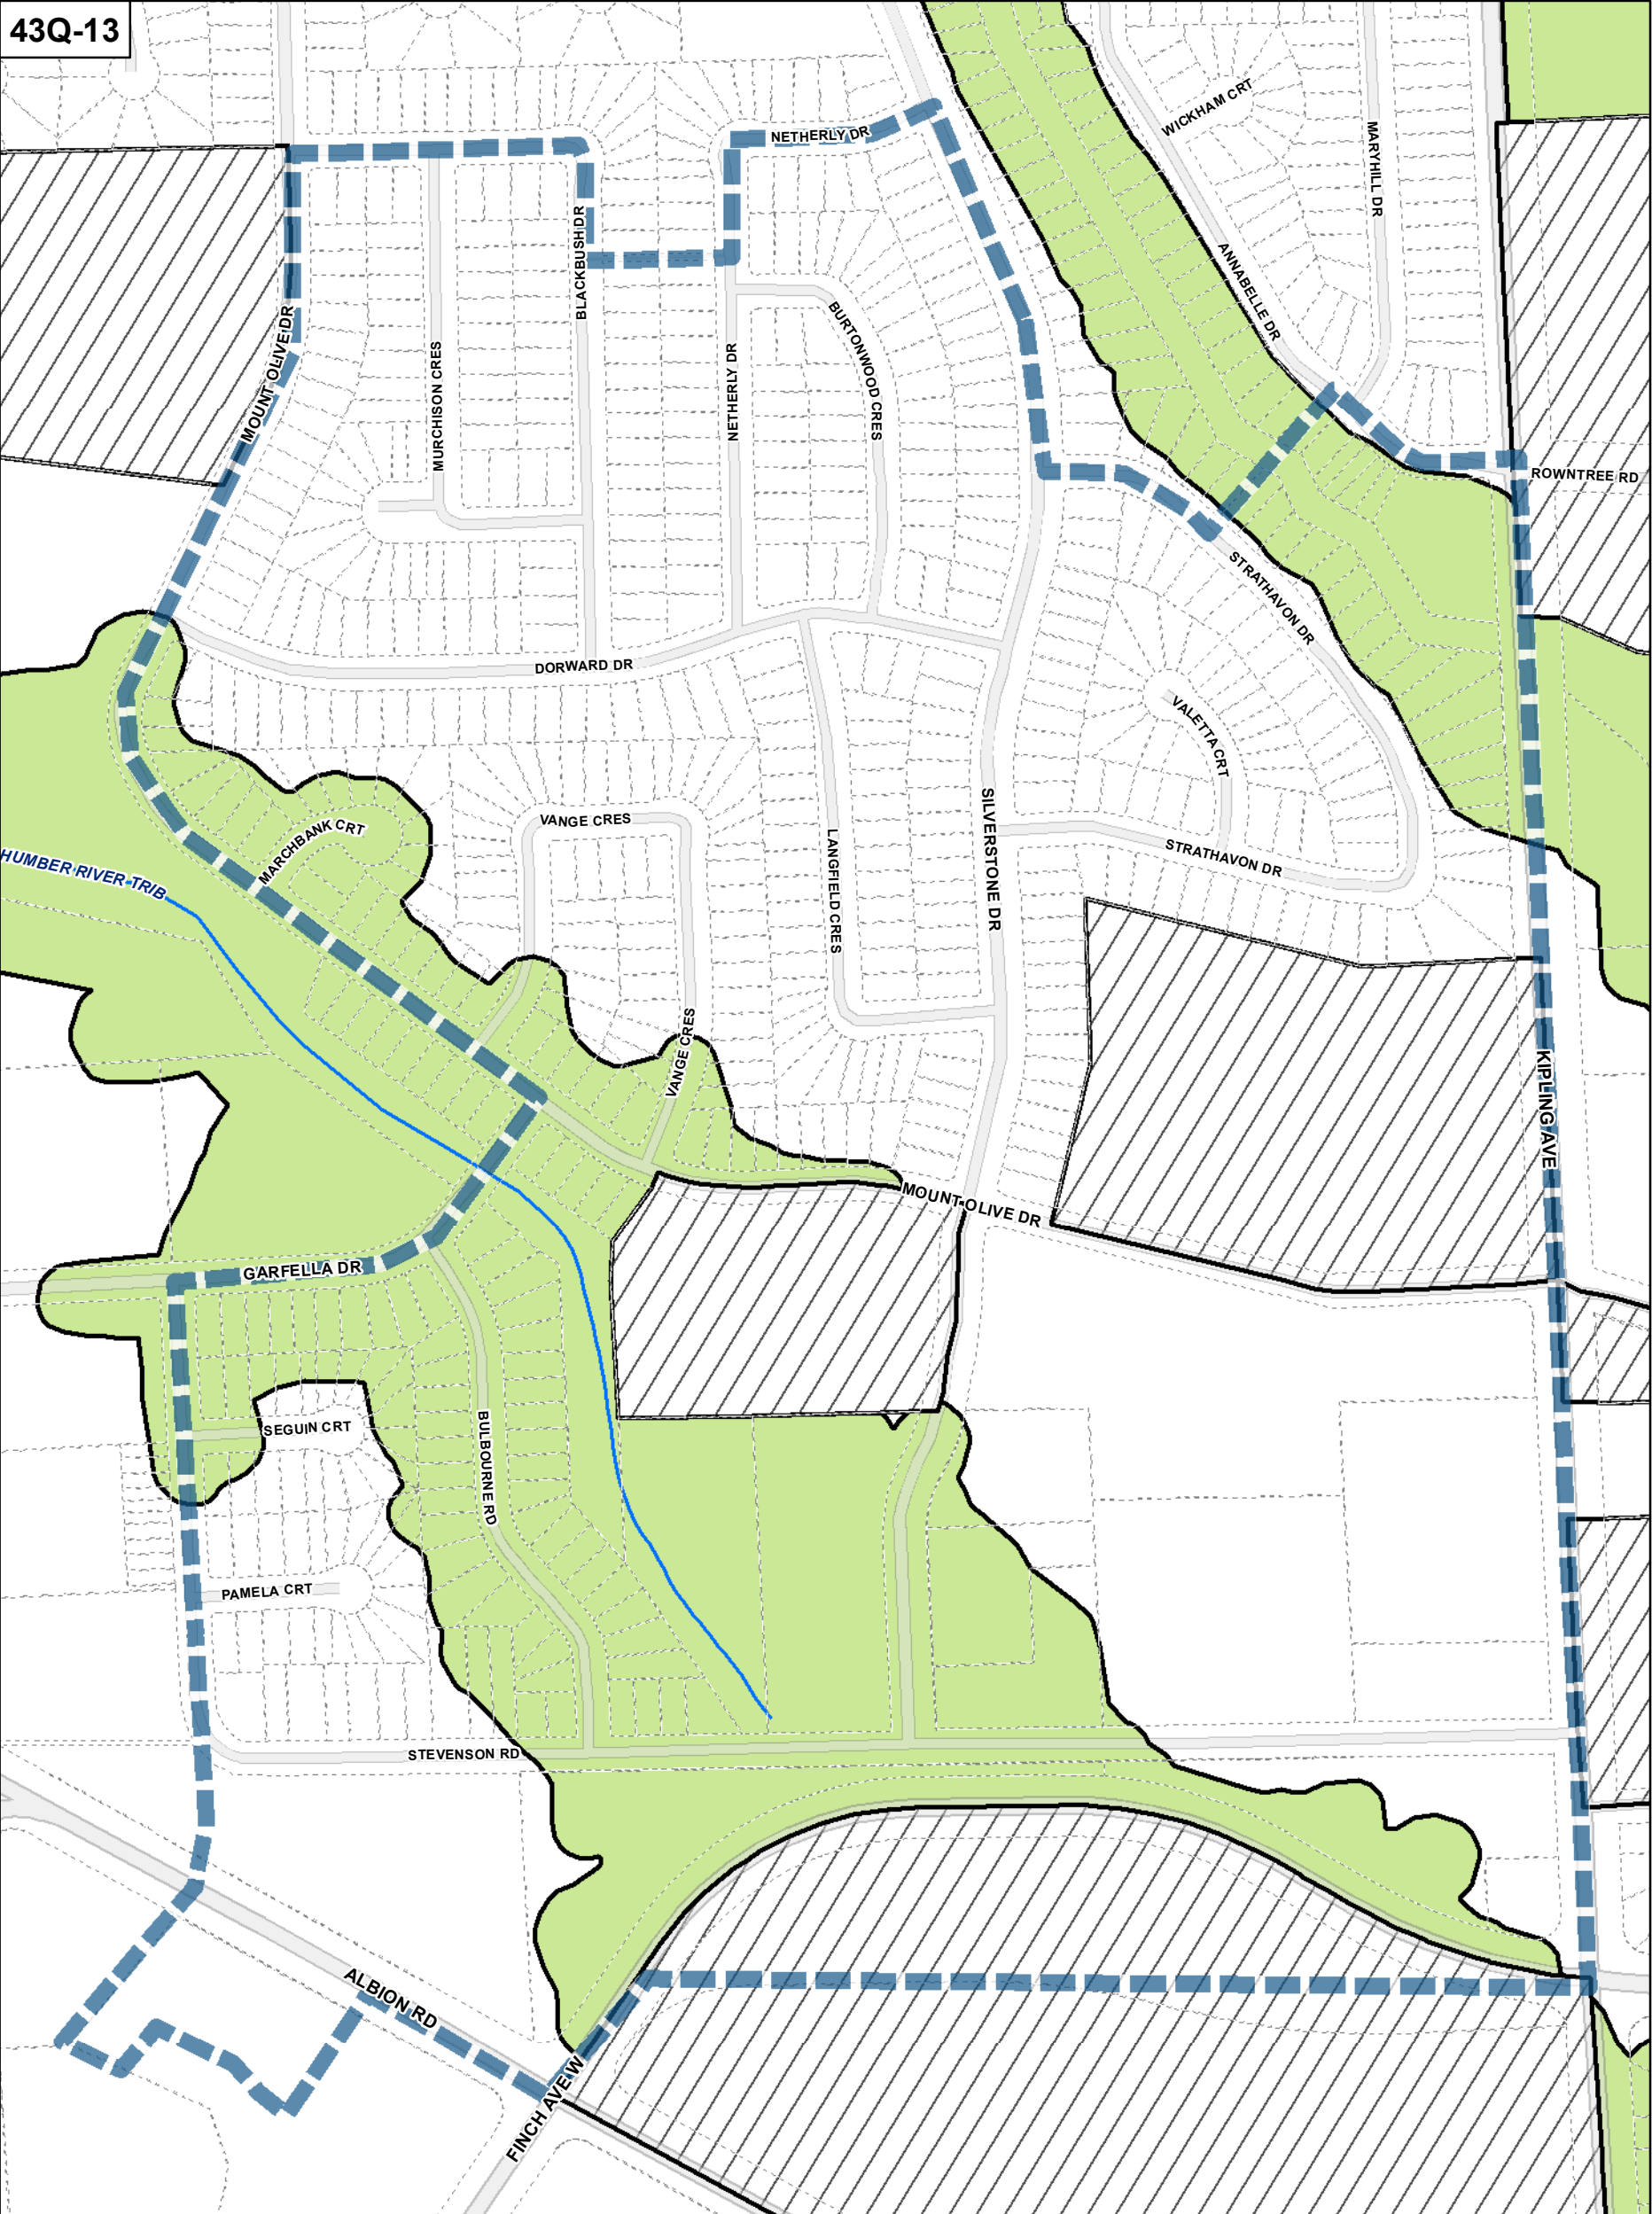

Toronto City Planning

Conservation Overlay Map

August 2010
 Maps must be read together with Zoning Bylaw text

Conservation Overlay

- Area 1
- Area 2

Map Sheet Boundary

Properties

Not Part of This Bylaw