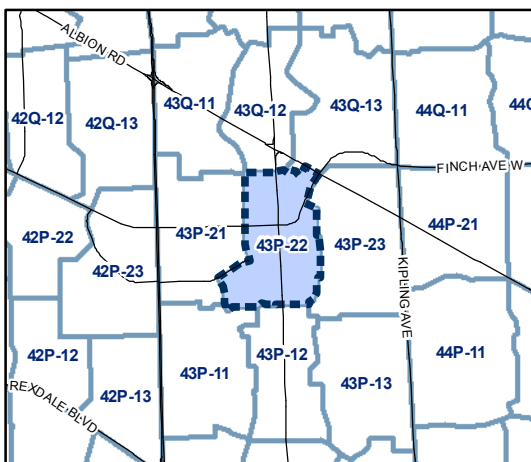

August 2010

Maps must be read together with Zoning Bylaw text

Conservation Overlay Map

August 2010
Maps must be read together with Zoning Bylaw text

Conservation Overlay

- Area 1
- Area 2

- Map Sheet Boundary
- Properties
- Not Part of This Bylaw

Conservation Overlay

- Area 1
- Area 2

- Map Sheet Boundary
- Properties
- Not Part of This Bylaw

TORONTO City Planning

Conservation Overlay Map

August 2010

Maps must be read together with Zoning Bylaw text