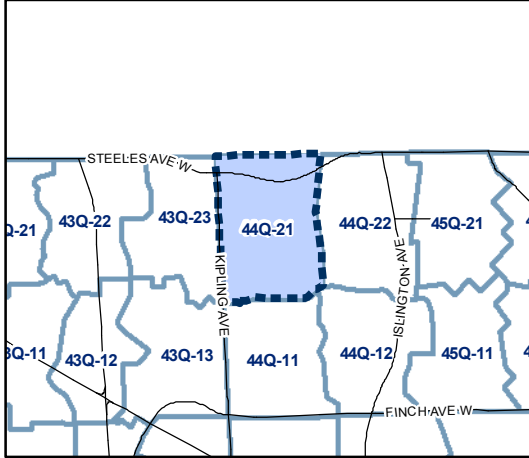

Conservation Overlay Map

August 2010

Maps must be read together with Zoning Bylaw text

Conservation Overlay

- Area 1
- Area 2

Map Sheet Boundary

Properties

Not Part of This Bylaw

1:4,000

Conservation Overlay

- Area 1
- Area 2

- Map Sheet Boundary
- Properties
- Not Part of This Bylaw

Conservation Overlay Map

August 2010

Maps must be read together with Zoning Bylaw text

Toronto City Planning