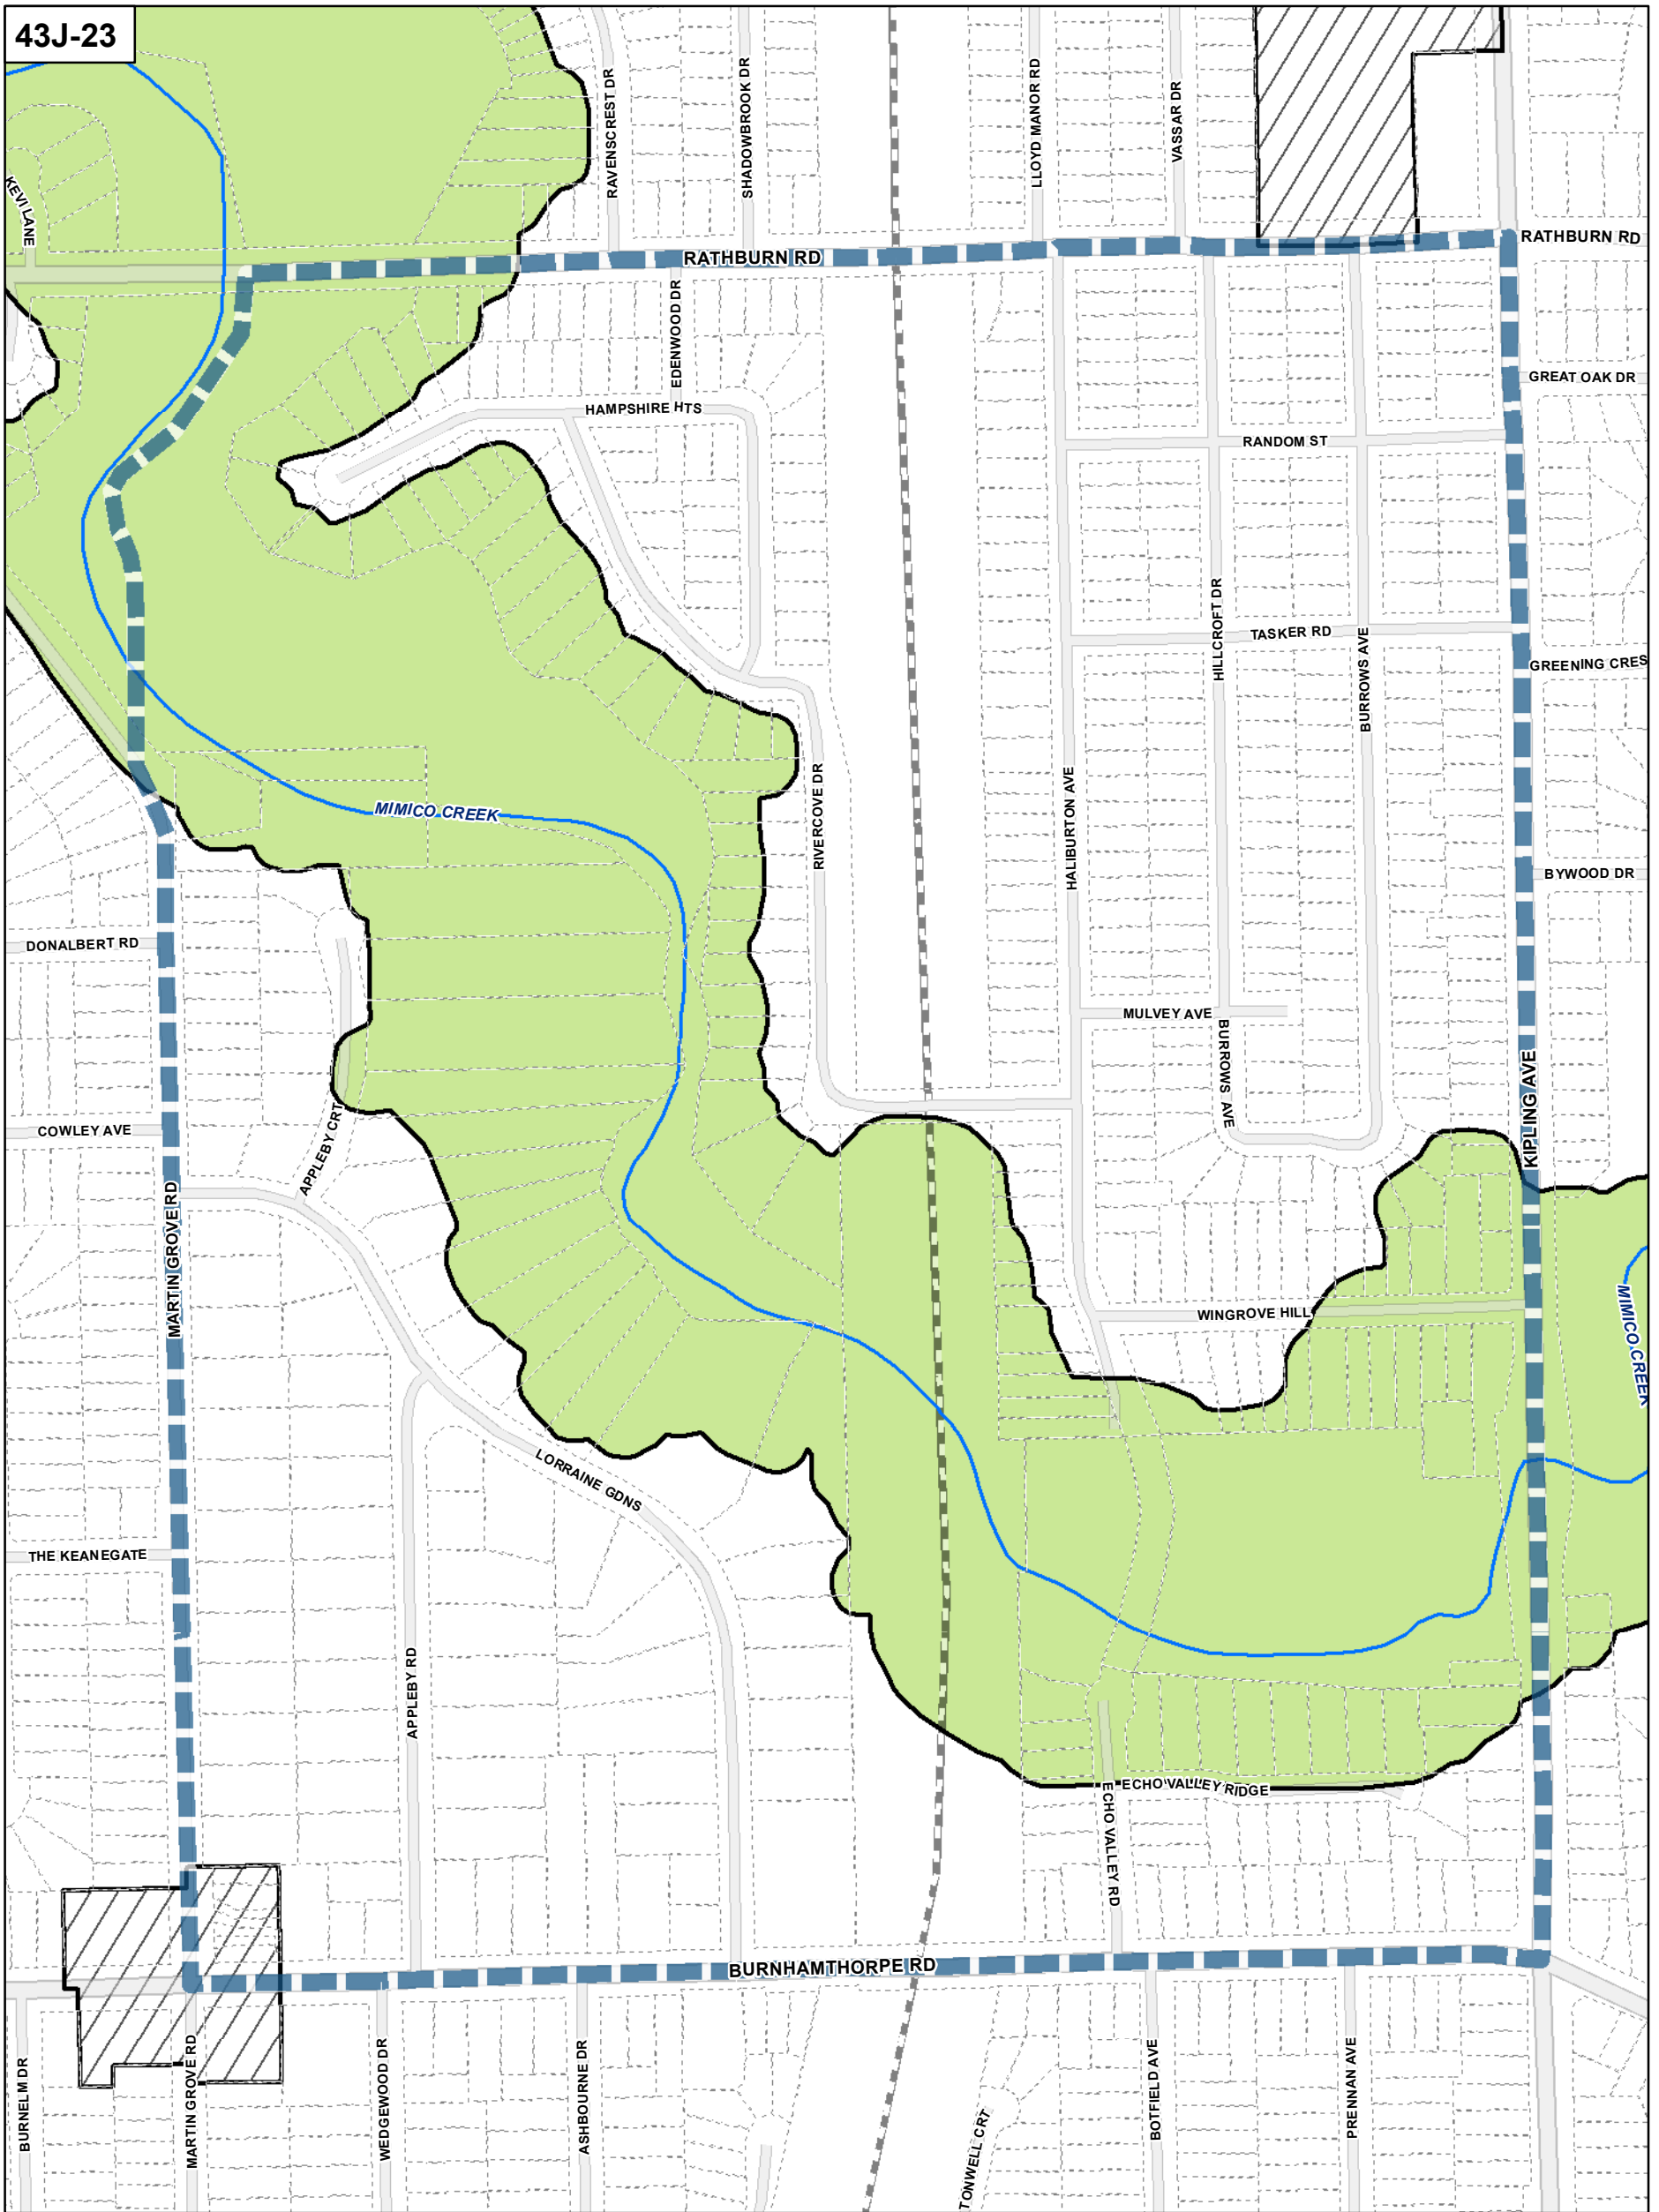

Conservation Overlay

- Area 1
- Area 2

- Map Sheet Boundary
- Properties
- Not Part of This Bylaw

Conservation Overlay

- Area 1
- Area 2

- Map Sheet Boundary
- Properties
- Not Part of This Bylaw

TORONTO City Planning

Conservation Overlay Map

August 2010

Maps must be read together with Zoning Bylaw text

Conservation Overlay Map

August 2010

Maps must be read together with Zoning Bylaw text

Conservation Overlay

- Area 1
- Area 2

Map Sheet Boundary

Properties

Not Part of This Bylaw

Conservation Overlay

- Area 1
- Area 2

- Map Sheet Boundary
- Properties
- Not Part of This Bylaw

TORONTO City Planning

Conservation Overlay Map