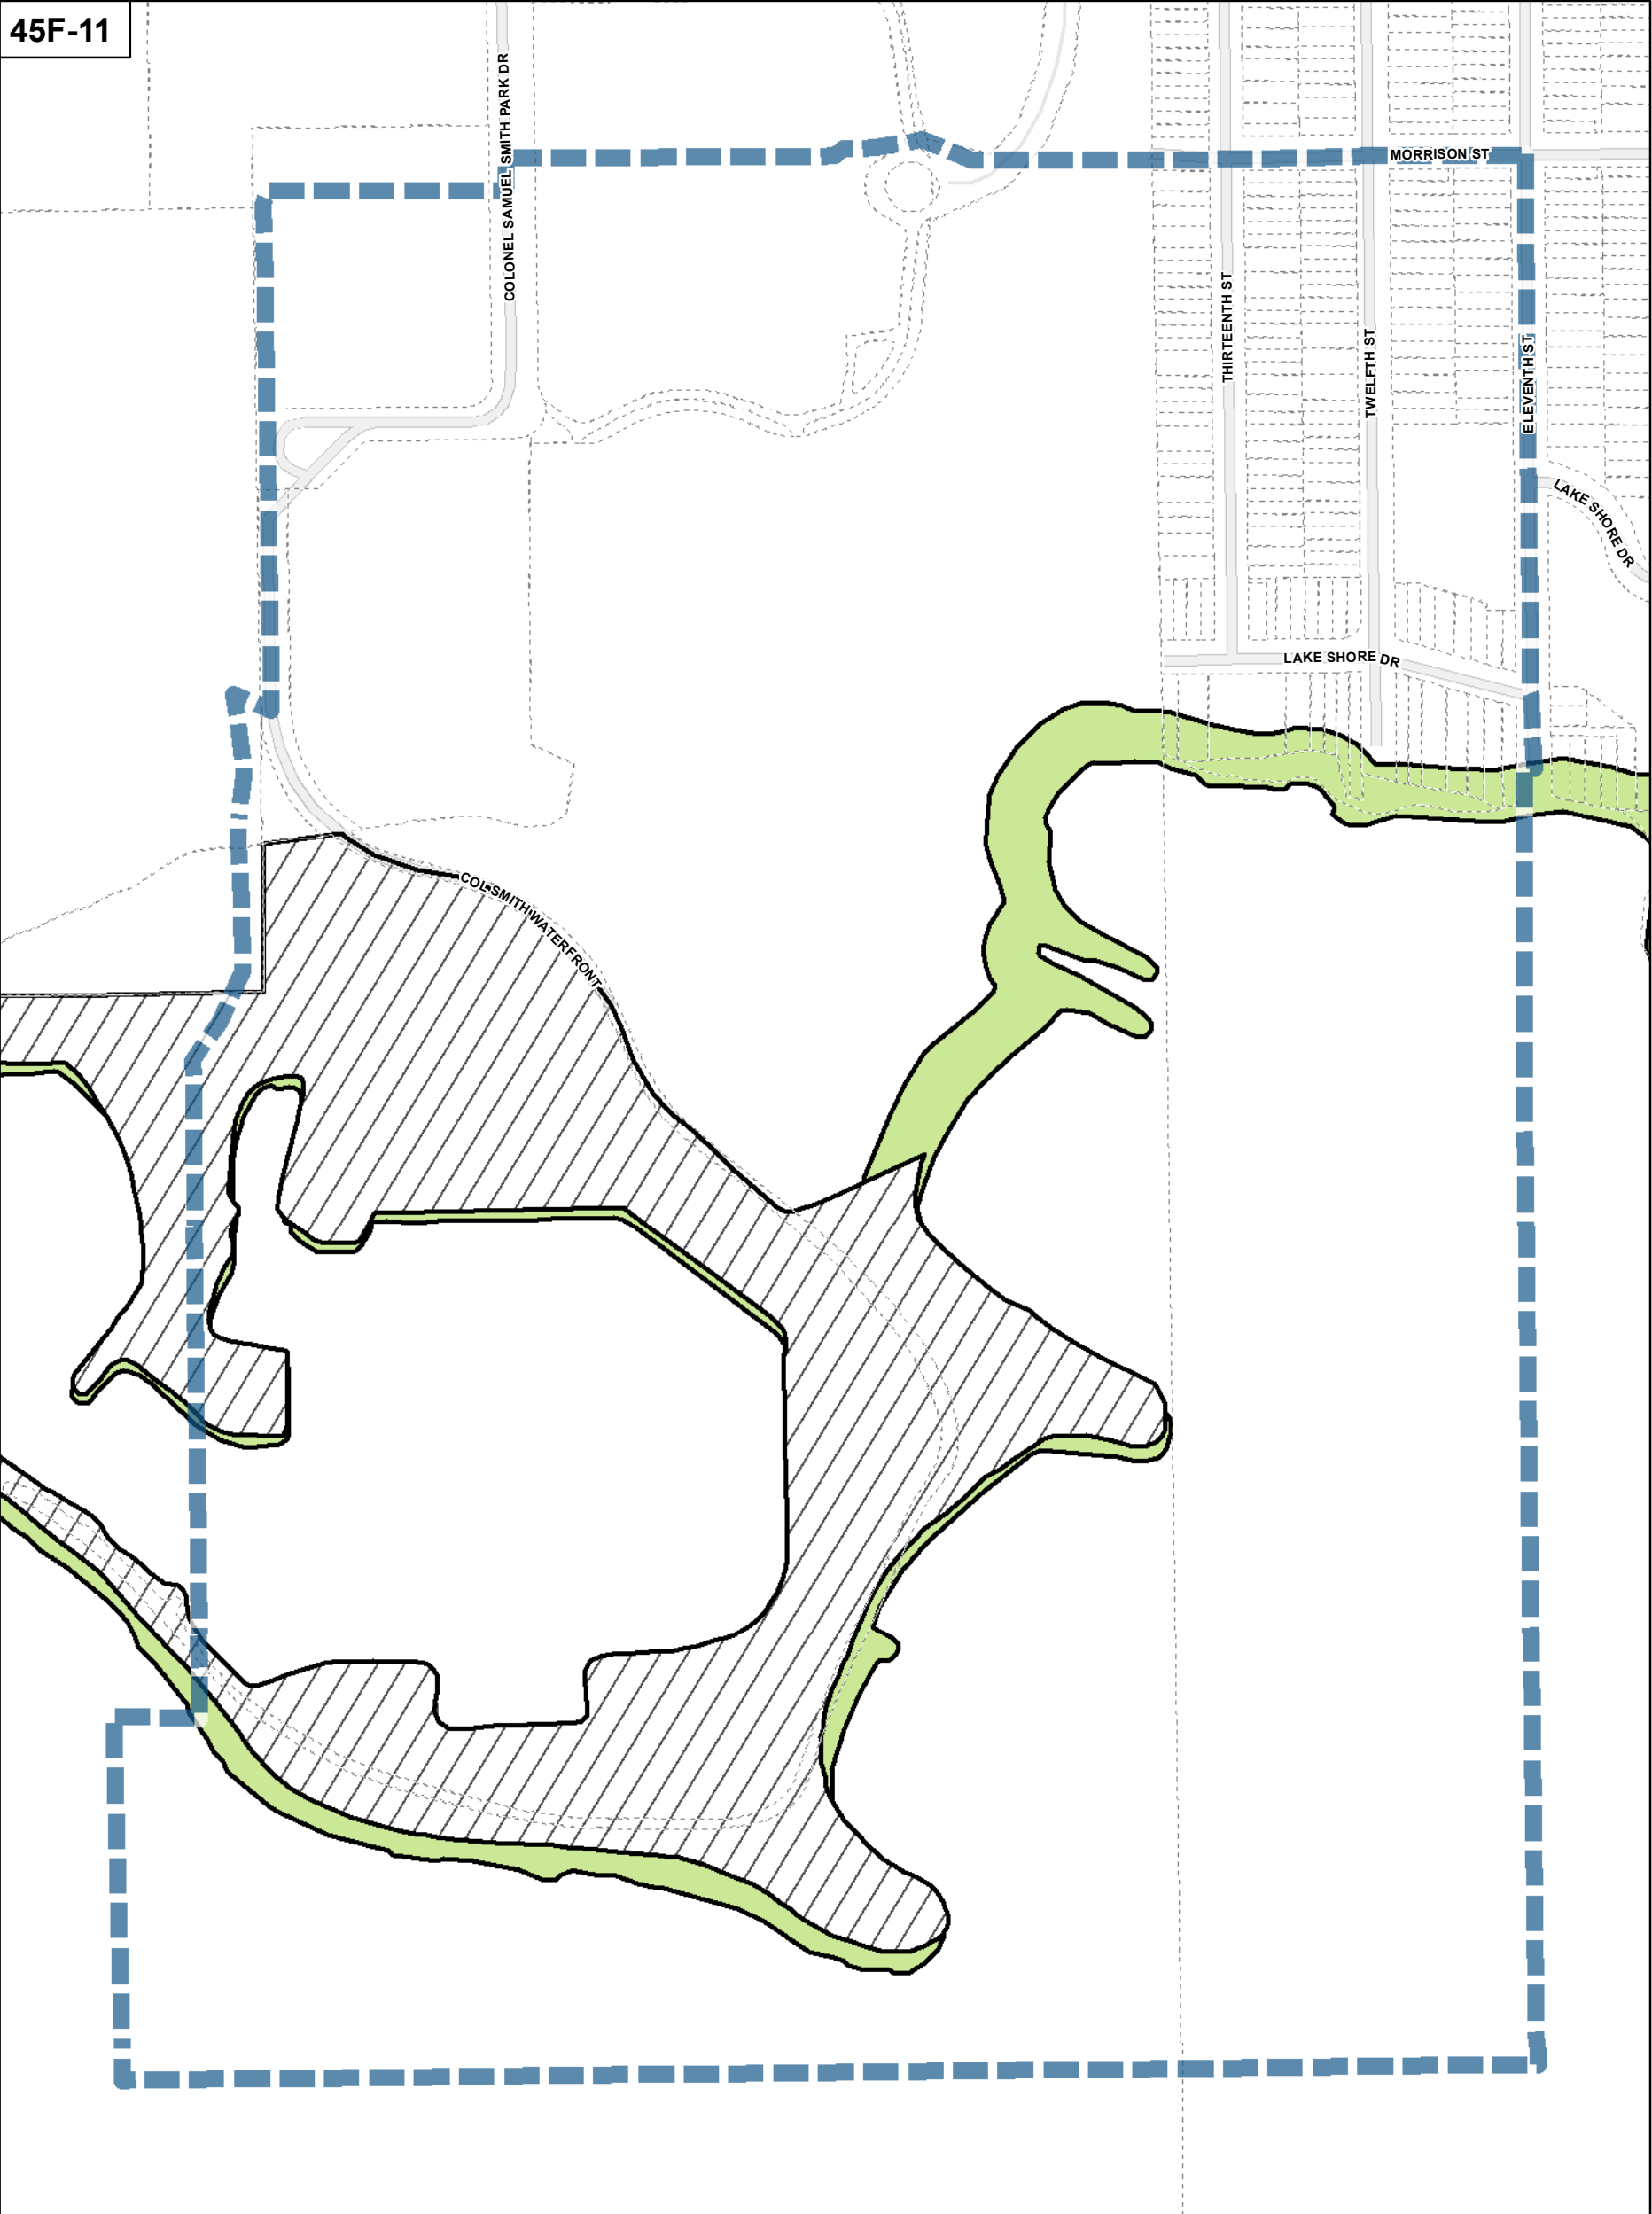

Conservation Overlay

- Area 1
- Area 2

- Map Sheet Boundary
- Properties
- Not Part of This Bylaw

TORONTO City Planning

Conservation Overlay Map

August 2010

Maps must be read together with Zoning Bylaw text