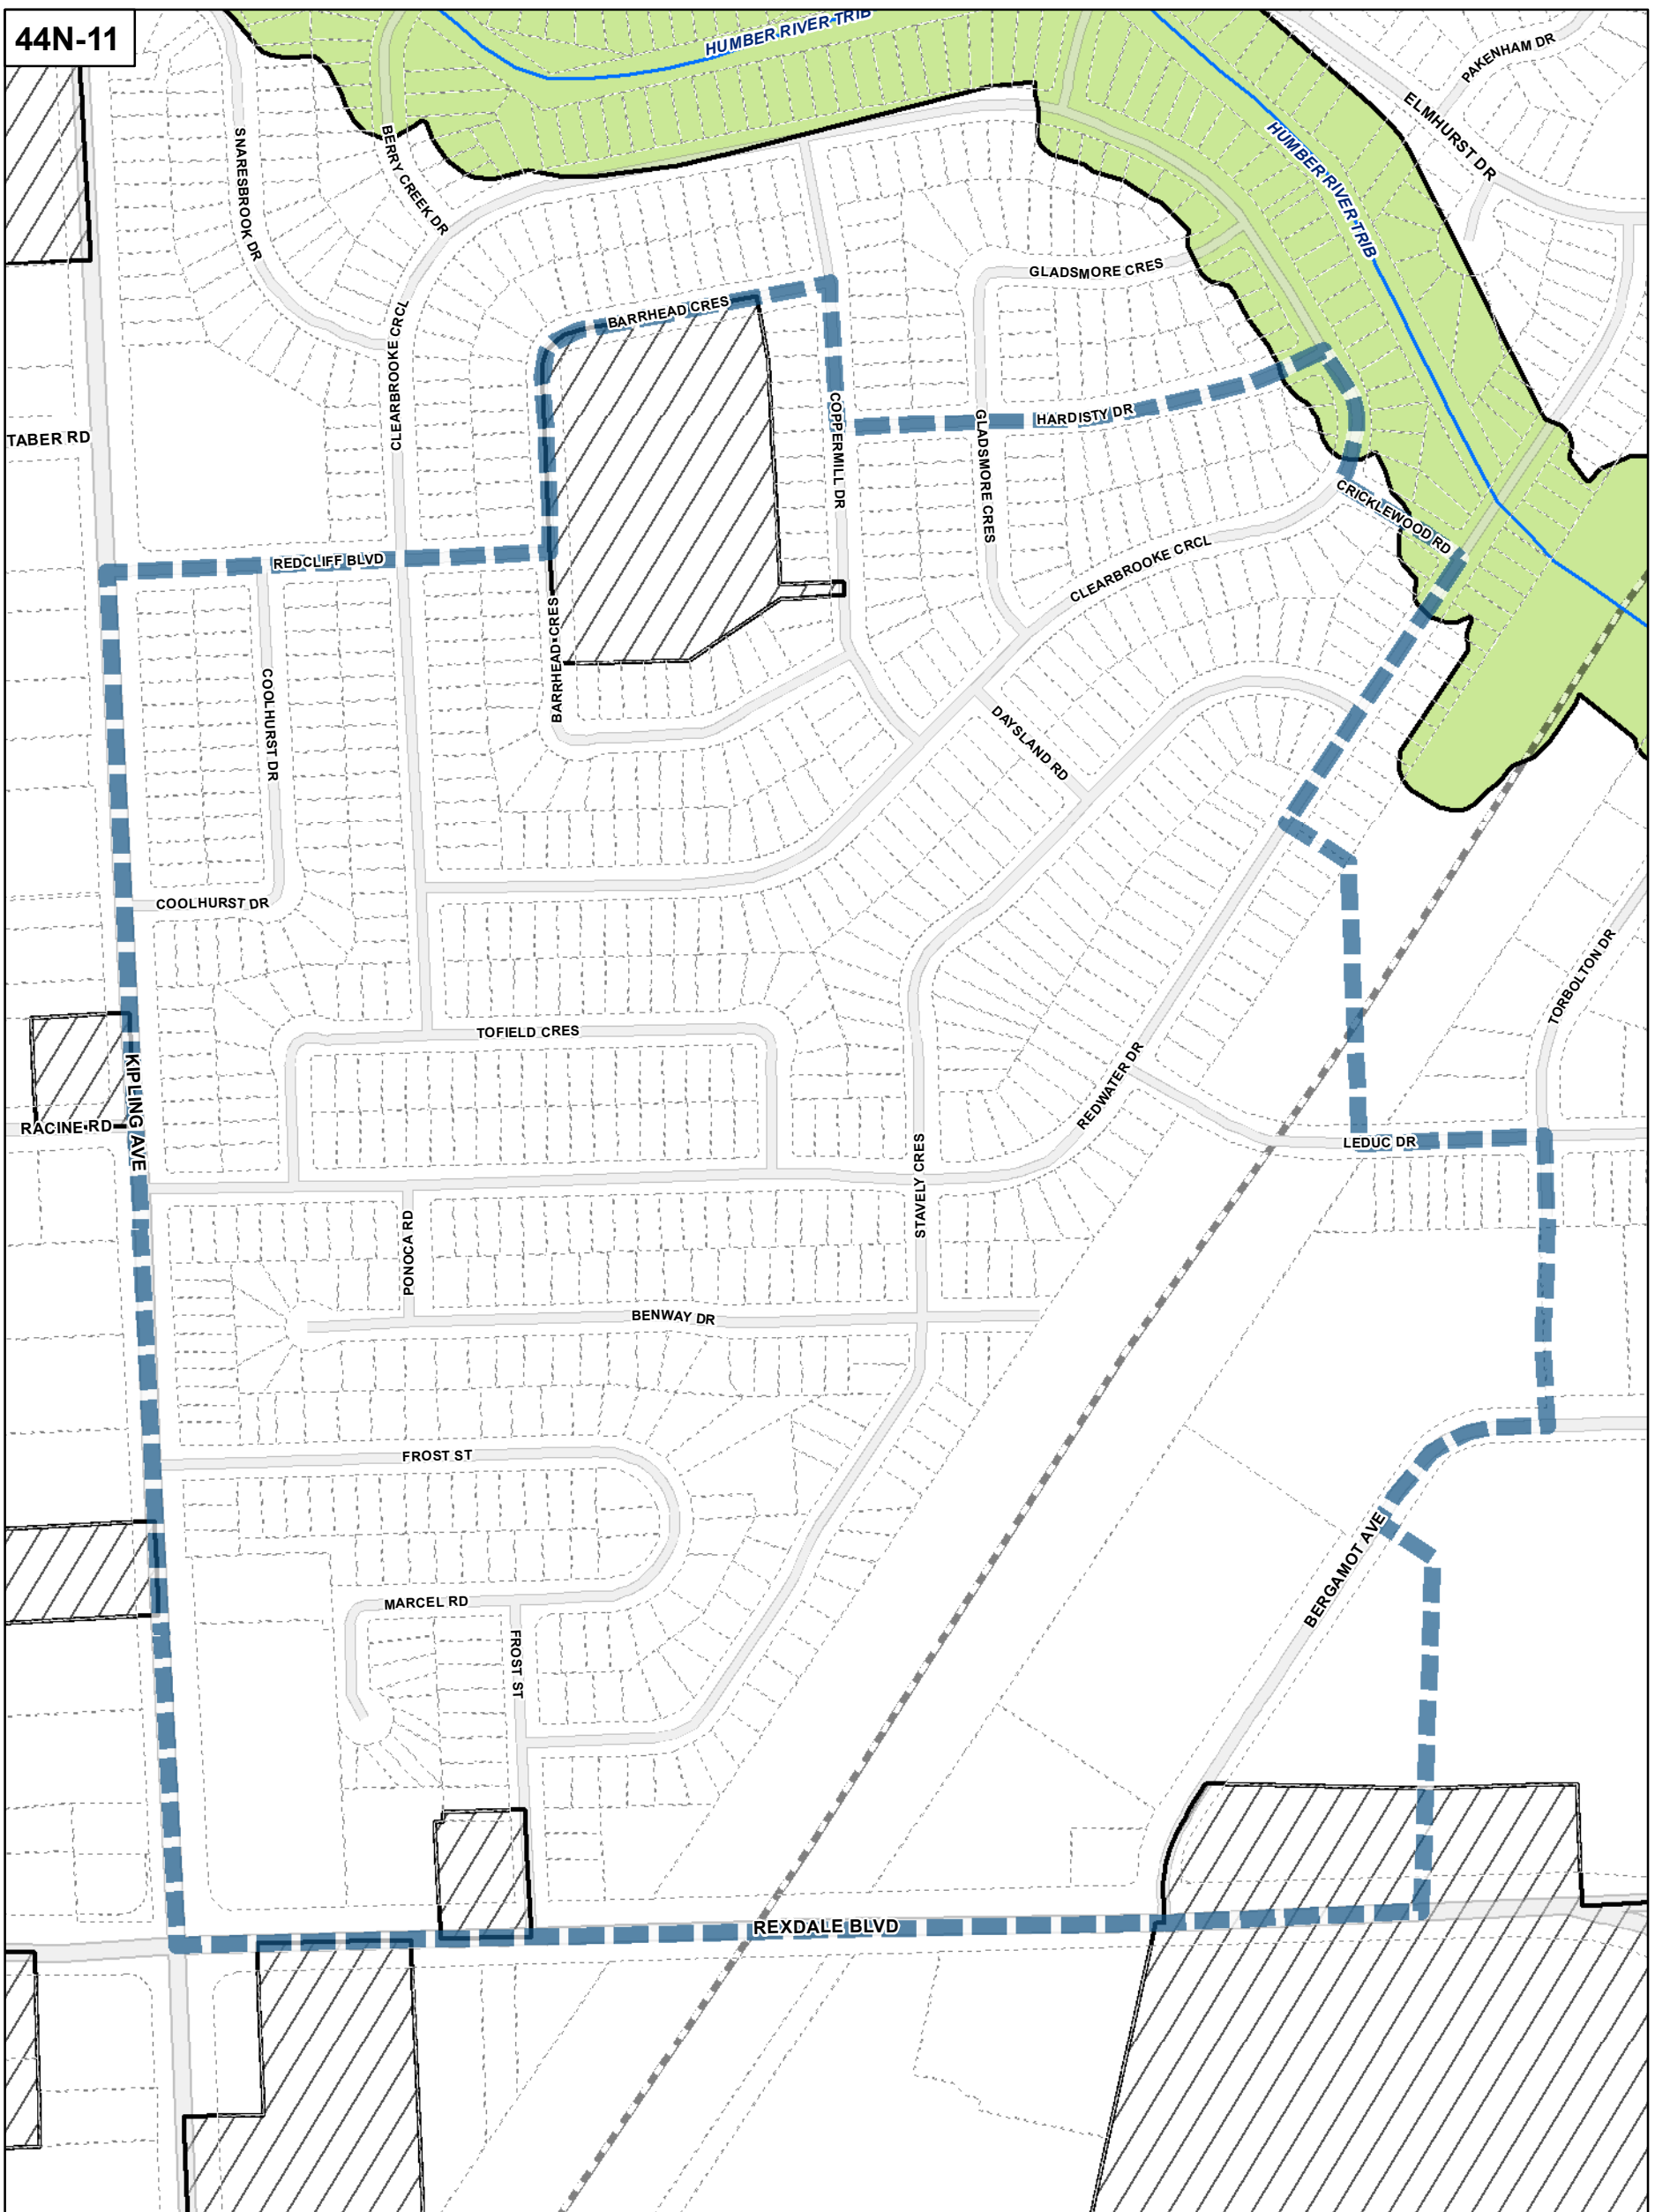

Conservation Overlay

- Area 1
- Area 2

- Map Sheet Boundary
- Properties
- Not Part of This Bylaw

TORONTO City Planning

Conservation Overlay Map

August 2010

Maps must be read together with Zoning Bylaw text