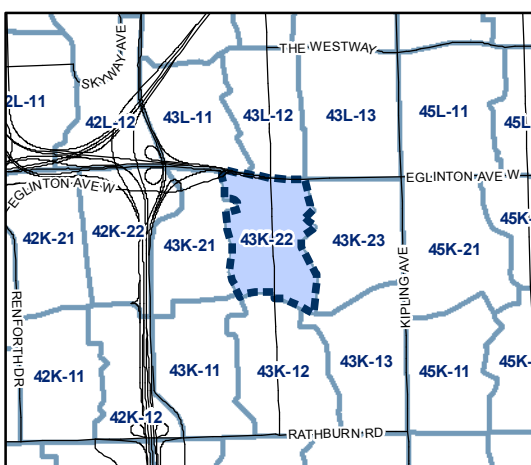

August 2010

Maps must be read together with Zoning Bylaw text

Conservation Overlay Map

August 2010

Maps must be read together with Zoning Bylaw text

Conservation Overlay

- Area 1
- Area 2

Map Sheet Boundary

Properties

Not Part of This Bylaw

1:4,000

Conservation Overlay

- Area 1
- Area 2

- Map Sheet Boundary
- Properties
- Not Part of This Bylaw

TORONTO City Planning

Conservation Overlay Map