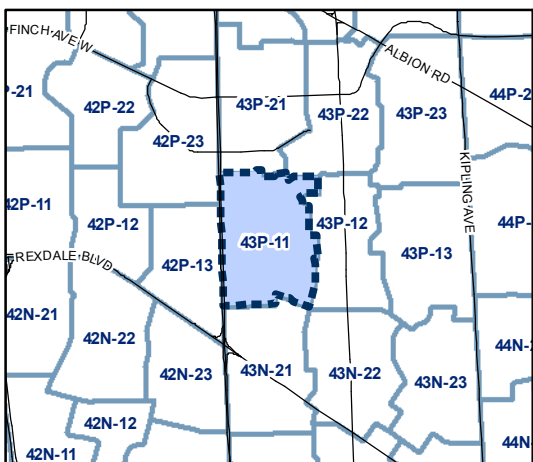

TORONTO City Planning

Conservation Overlay Map

August 2010

Maps must be read together with Zoning Bylaw text

43N-23

Toronto City Planning

Conservation Overlay Map

August 2010
 Maps must be read together with Zoning Bylaw text

Conservation Overlay

- Area 1
- Area 2

- Map Sheet Boundary
- Properties
- Not Part of This Bylaw

Conservation Overlay

- Area 1
- Area 2

- Map Sheet Boundary
- Properties
- Not Part of This Bylaw

TORONTO City Planning