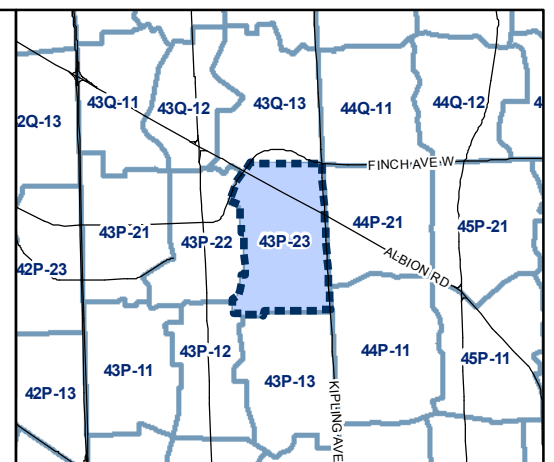

Conservation Overlay Map

August 2010

Maps must be read together with Zoning Bylaw text

Conservation Overlay

- Area 1
- Area 2

Map Sheet Boundary

Properties

Not Part of This Bylaw

1:4,000

Conservation Overlay

- Area 1
- Area 2

- Map Sheet Boundary
- Properties
- Not Part of This Bylaw

TORONTO City Planning

Conservation Overlay Map

August 2010

Maps must be read together with Zoning Bylaw text