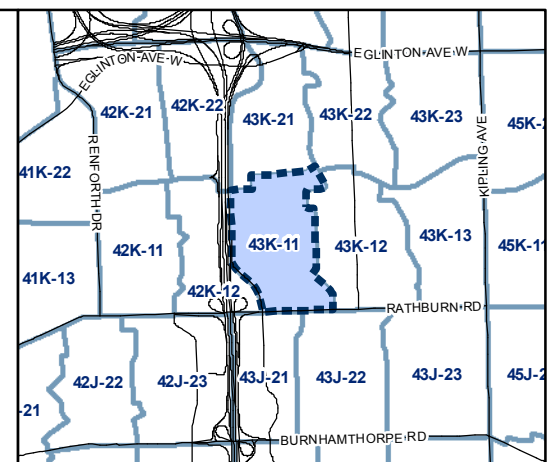

Map Sheet Boundary

Properties

Not Part of This Bylaw

Conservation Overlay

- Area 1
- Area 2

- Map Sheet Boundary
- Properties
- Not Part of This Bylaw

TORONTO City Planning

Conservation Overlay Map

August 2010

Maps must be read together with Zoning Bylaw text

Conservation Overlay Map

August 2010

Maps must be read together with Zoning Bylaw text

Conservation Overlay

- Area 1
- Area 2

Map Sheet Boundary

Properties

Not Part of This Bylaw

1:4,000

Conservation Overlay

- Area 1
- Area 2

- Map Sheet Boundary
- Properties
- Not Part of This Bylaw

TORONTO City Planning

Conservation Overlay Map