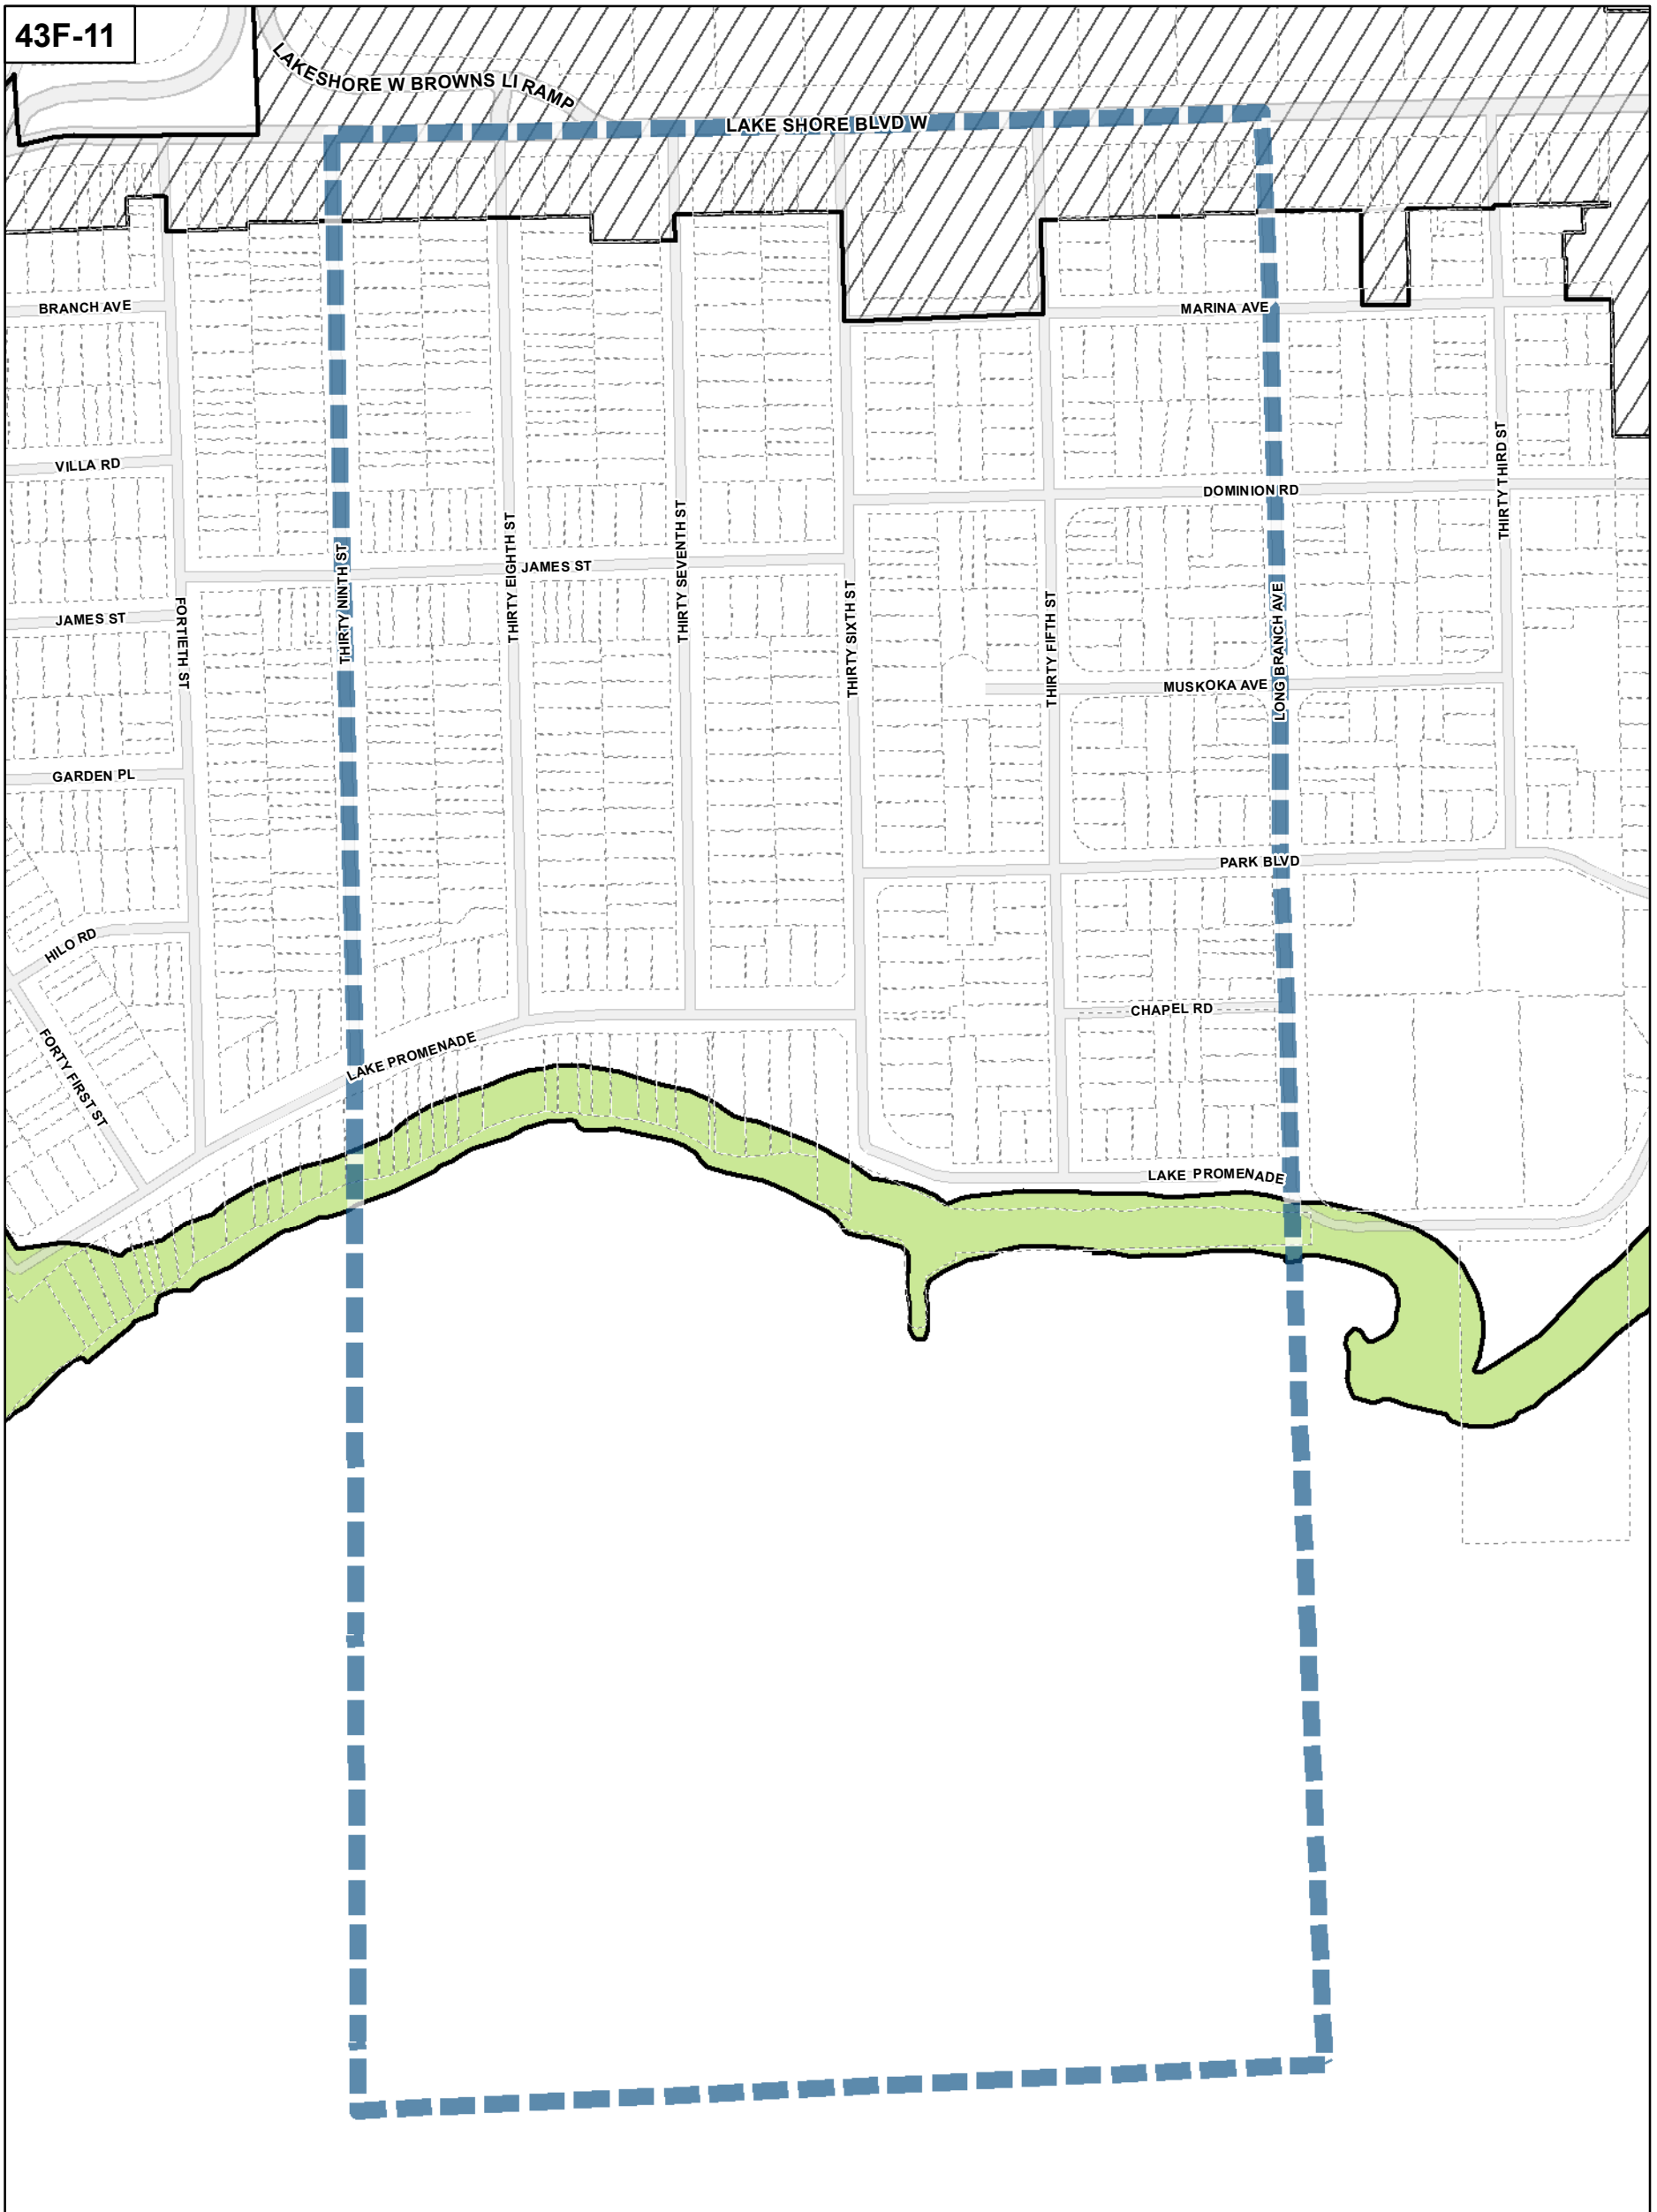

Conservation Overlay Map

August 2010
Maps must be read together with Zoning Bylaw text

Conservation Overlay

- Area 1
- Area 2

Map Sheet Boundary

Properties

Not Part of This Bylaw

1:4,000

Conservation Overlay

- Area 1
- Area 2

- Map Sheet Boundary
- Properties
- Not Part of This Bylaw

TORONTO City Planning

Conservation Overlay Map

August 2010

Maps must be read together with Zoning Bylaw text