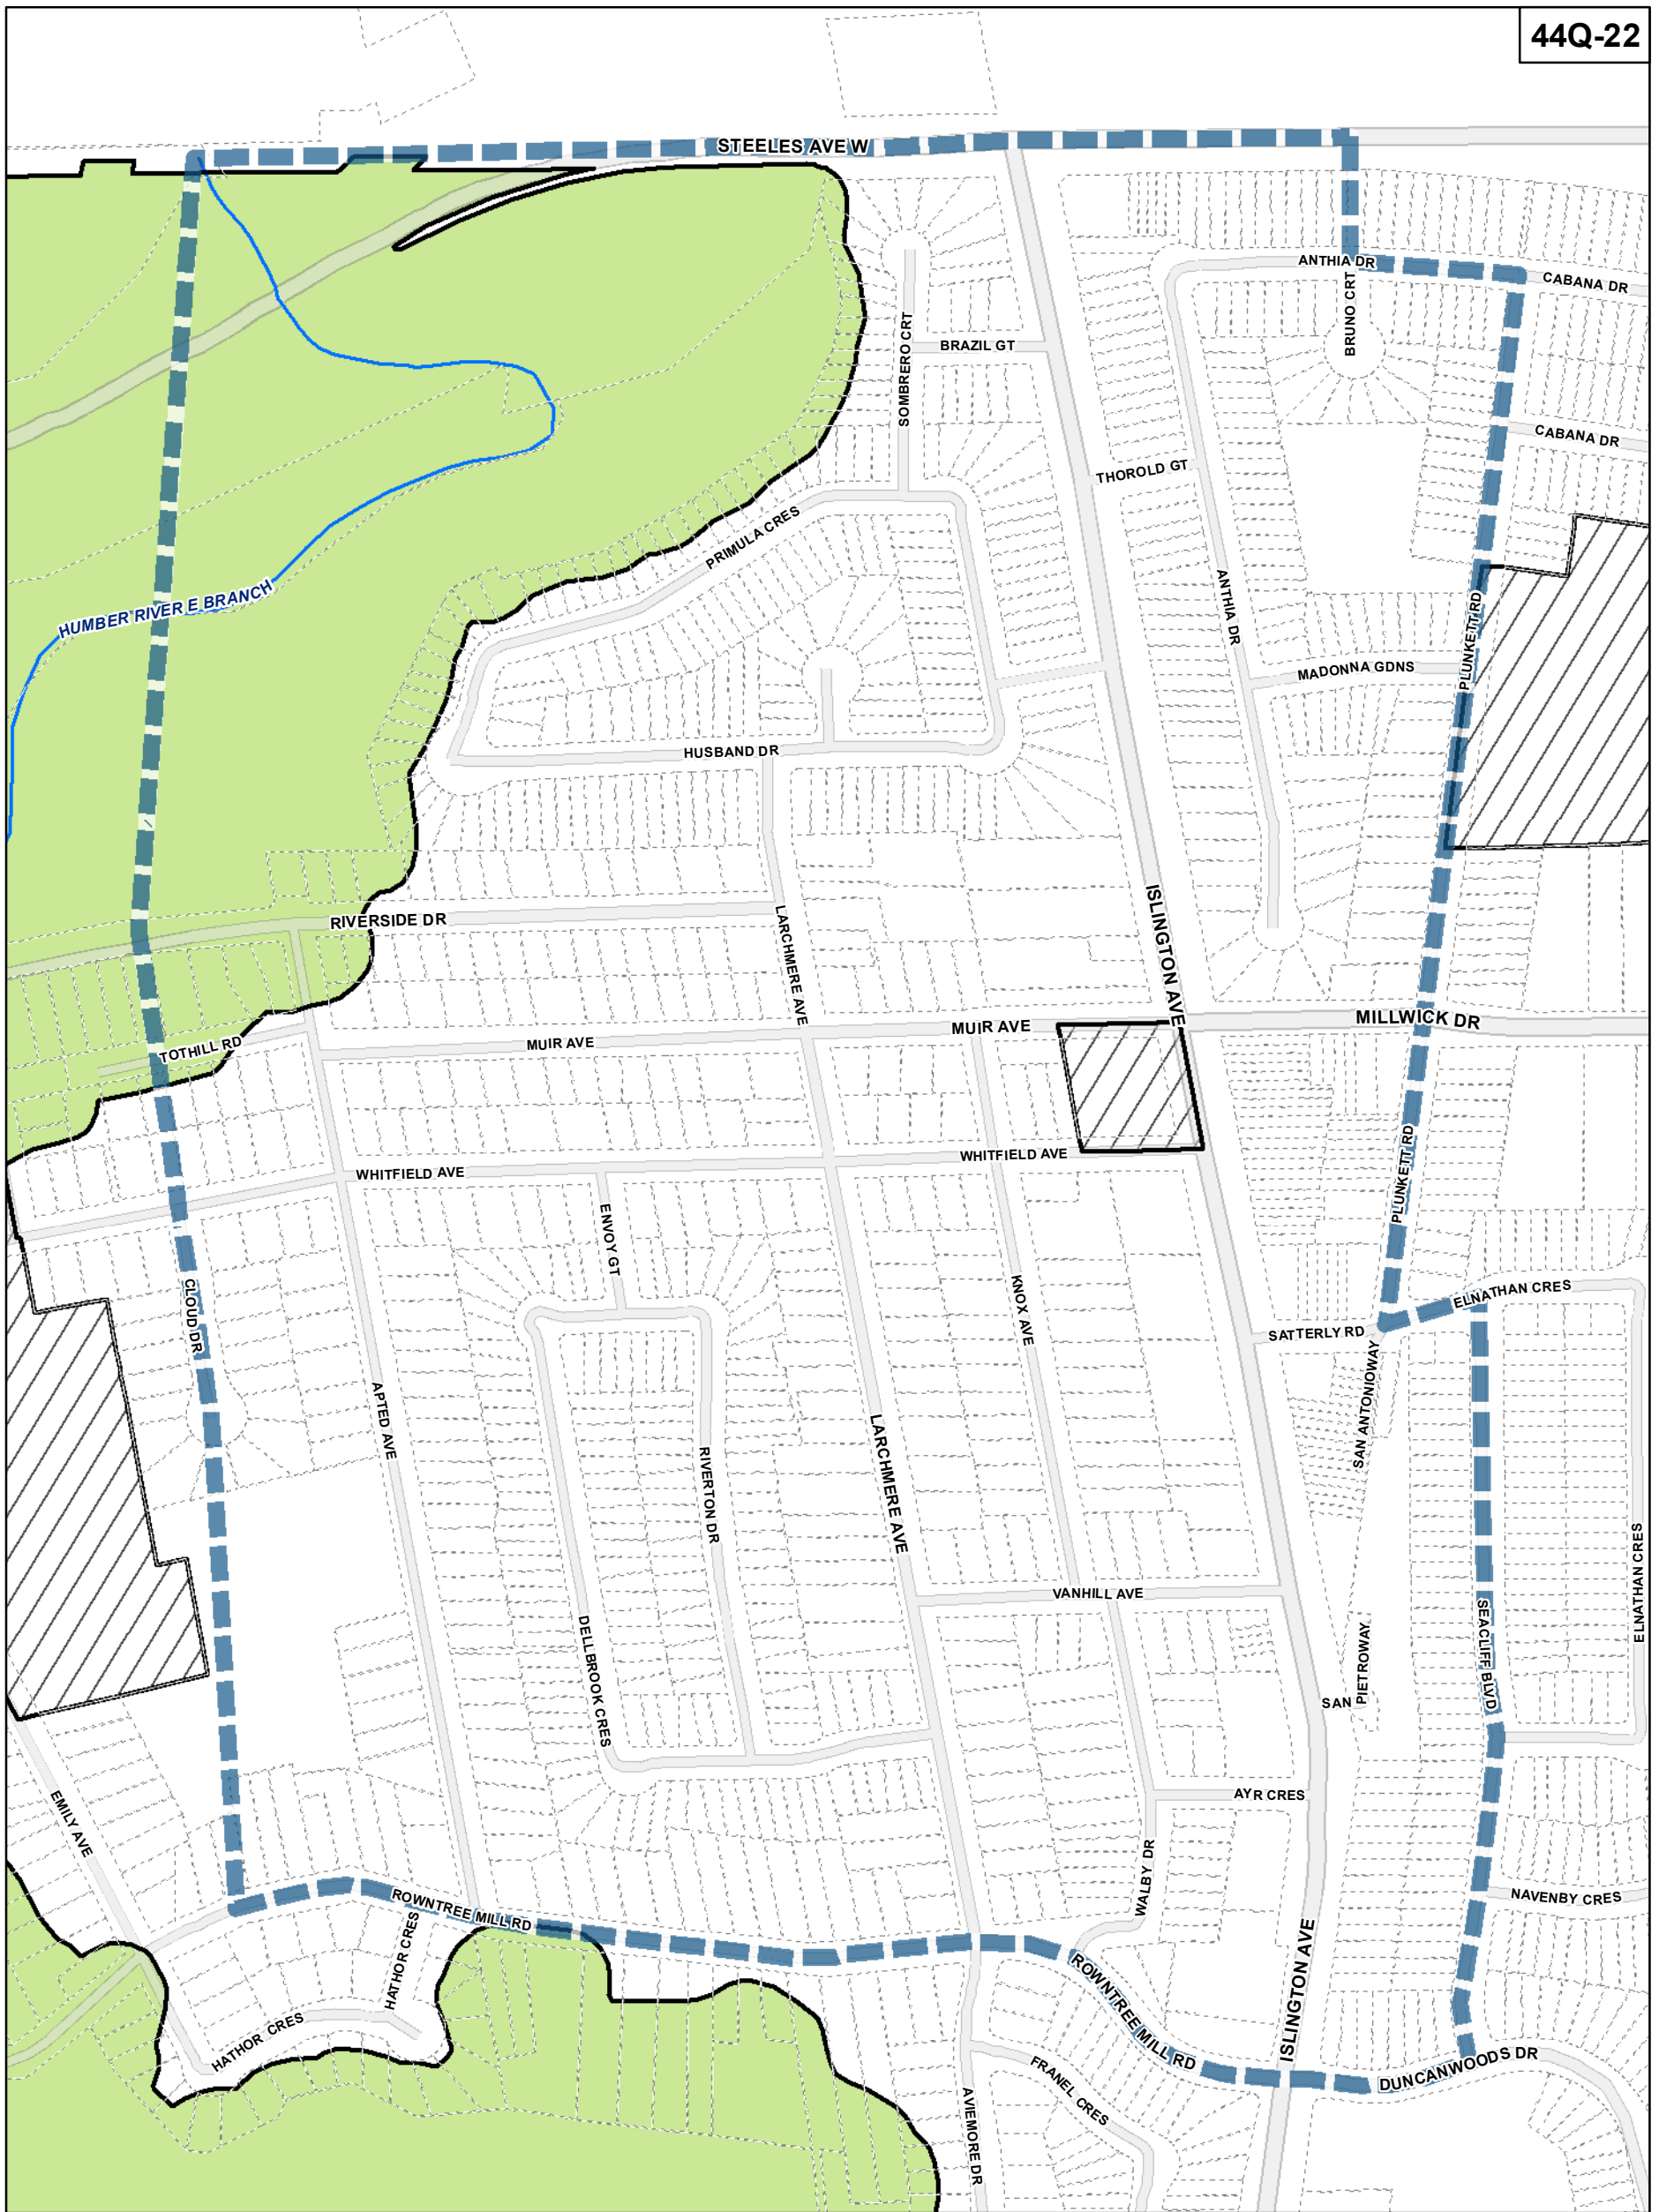

1:4,000

Conservation Overlay

- Area 1
- Area 2

- Map Sheet Boundary
- Properties
- Not Part of This Bylaw

Conservation Overlay Map

August 2010

Maps must be read together with Zoning Bylaw text

Toronto City Planning