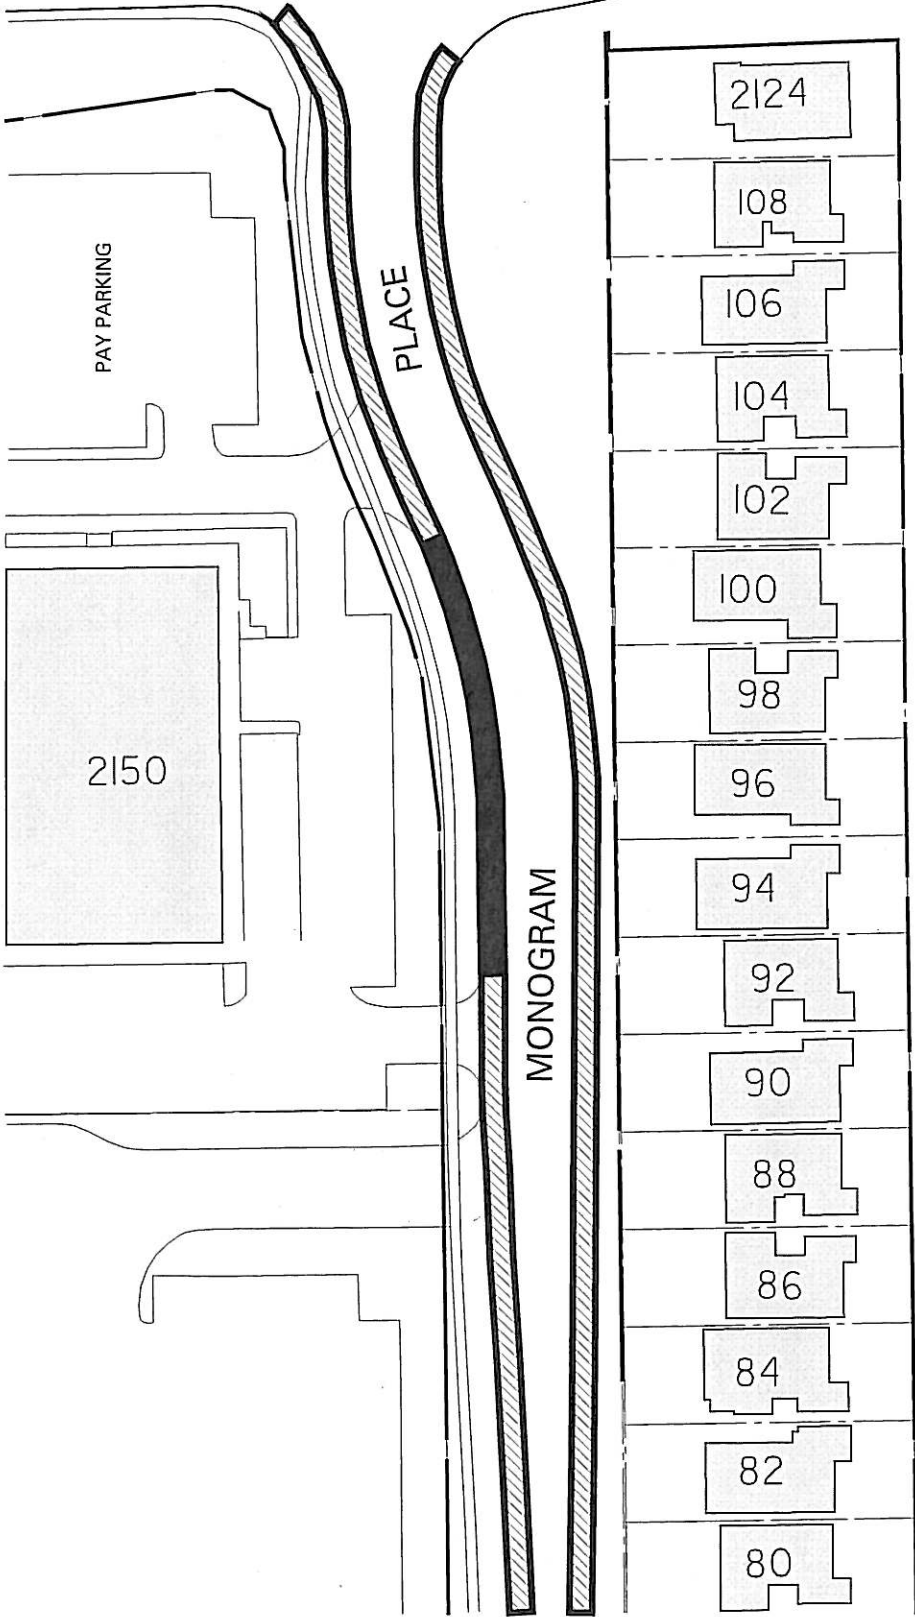

ISLINGTON

AVENUE

PAY PARKING

PLACE

MONOGRAM

DRIVE

WESTHAMPTON

LEGEND

-  EXISTING NO PARKING ANYTIME AREA
-  EXISTING 2 HOUR MAXIMUM PARKING AREA
-  EXISTING TRAFFIC CONTROL SIGNAL

MONOGRAM PLACE WEST OF ISLINGTON AVENUE
EXISTING PARKING REGULATIONS