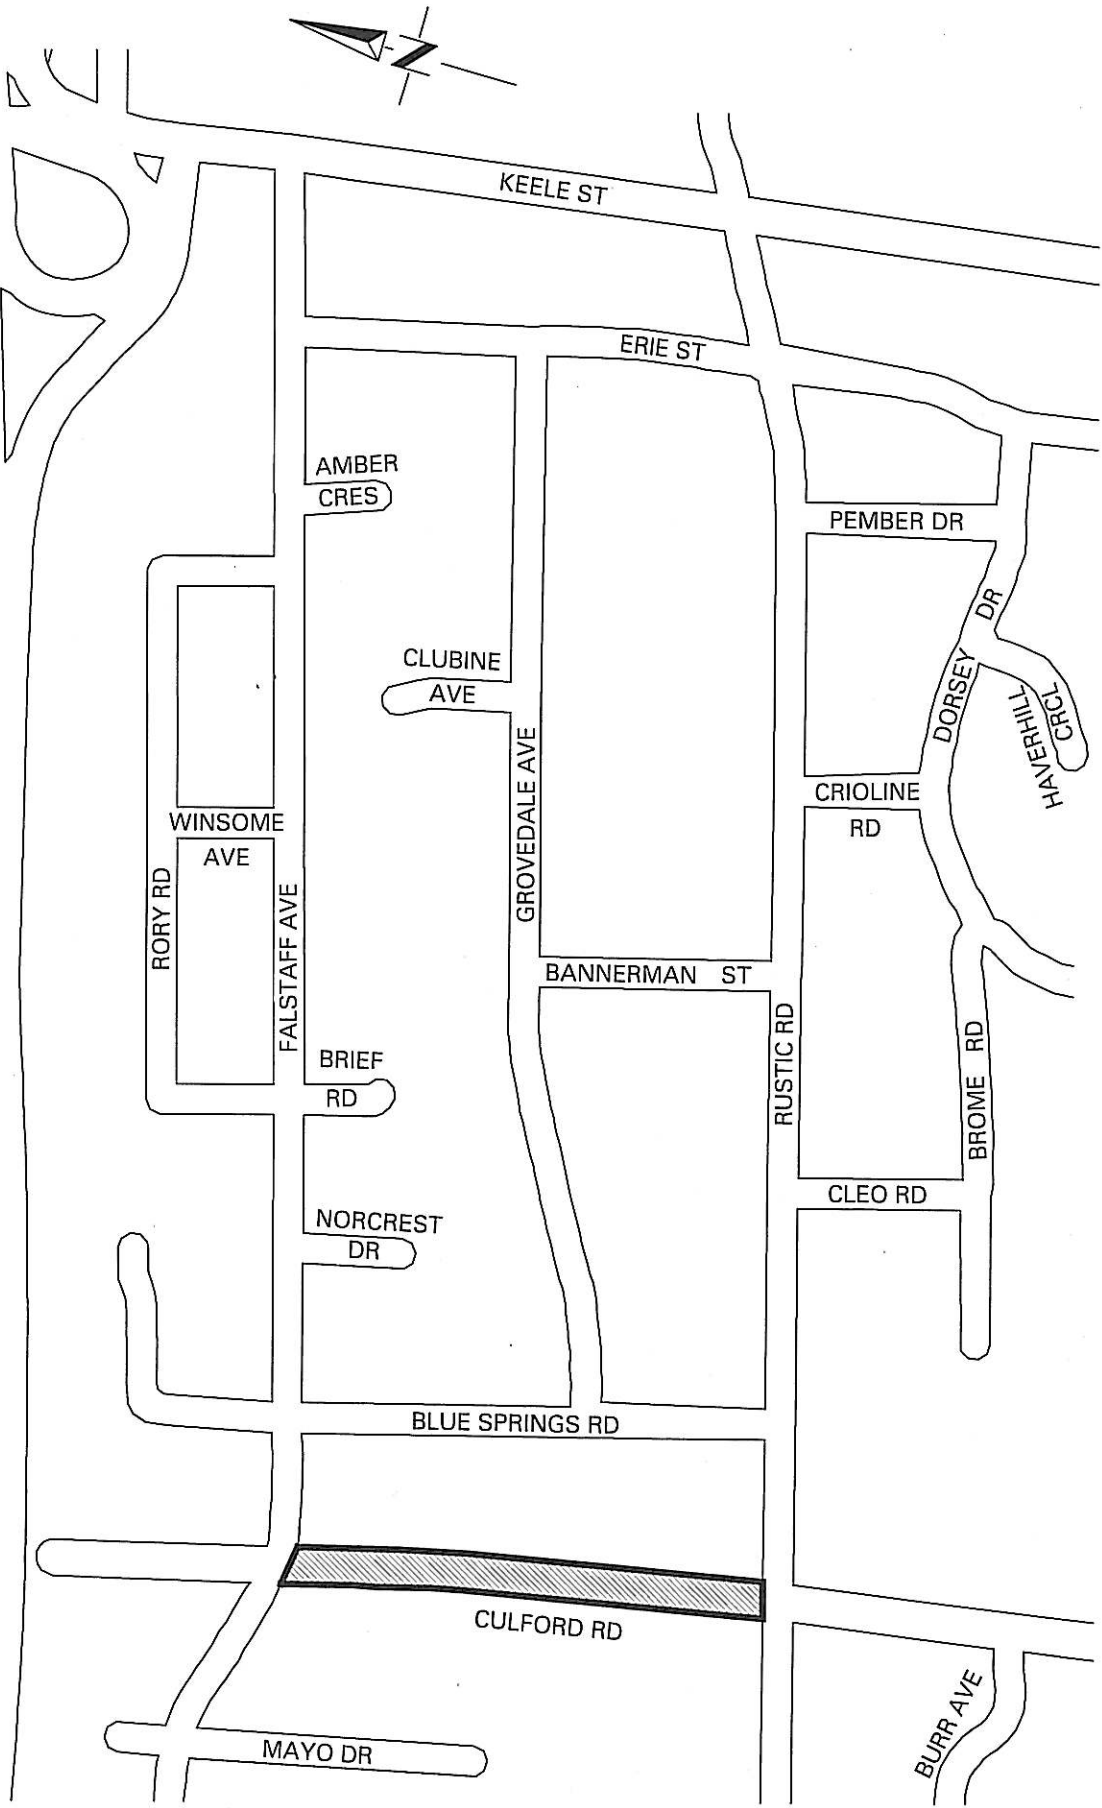

HIGHWAY 401

**CULFORD ROAD
 FALSTAFF AVENUE - RUSTIC ROAD
 LOCATION PLAN**

DWG. NO. EY07-42

P.D.M.

FEBRUARY 2007

TRANSPORTATION SERVICES

ETOBICOKE YORK DISTRICT