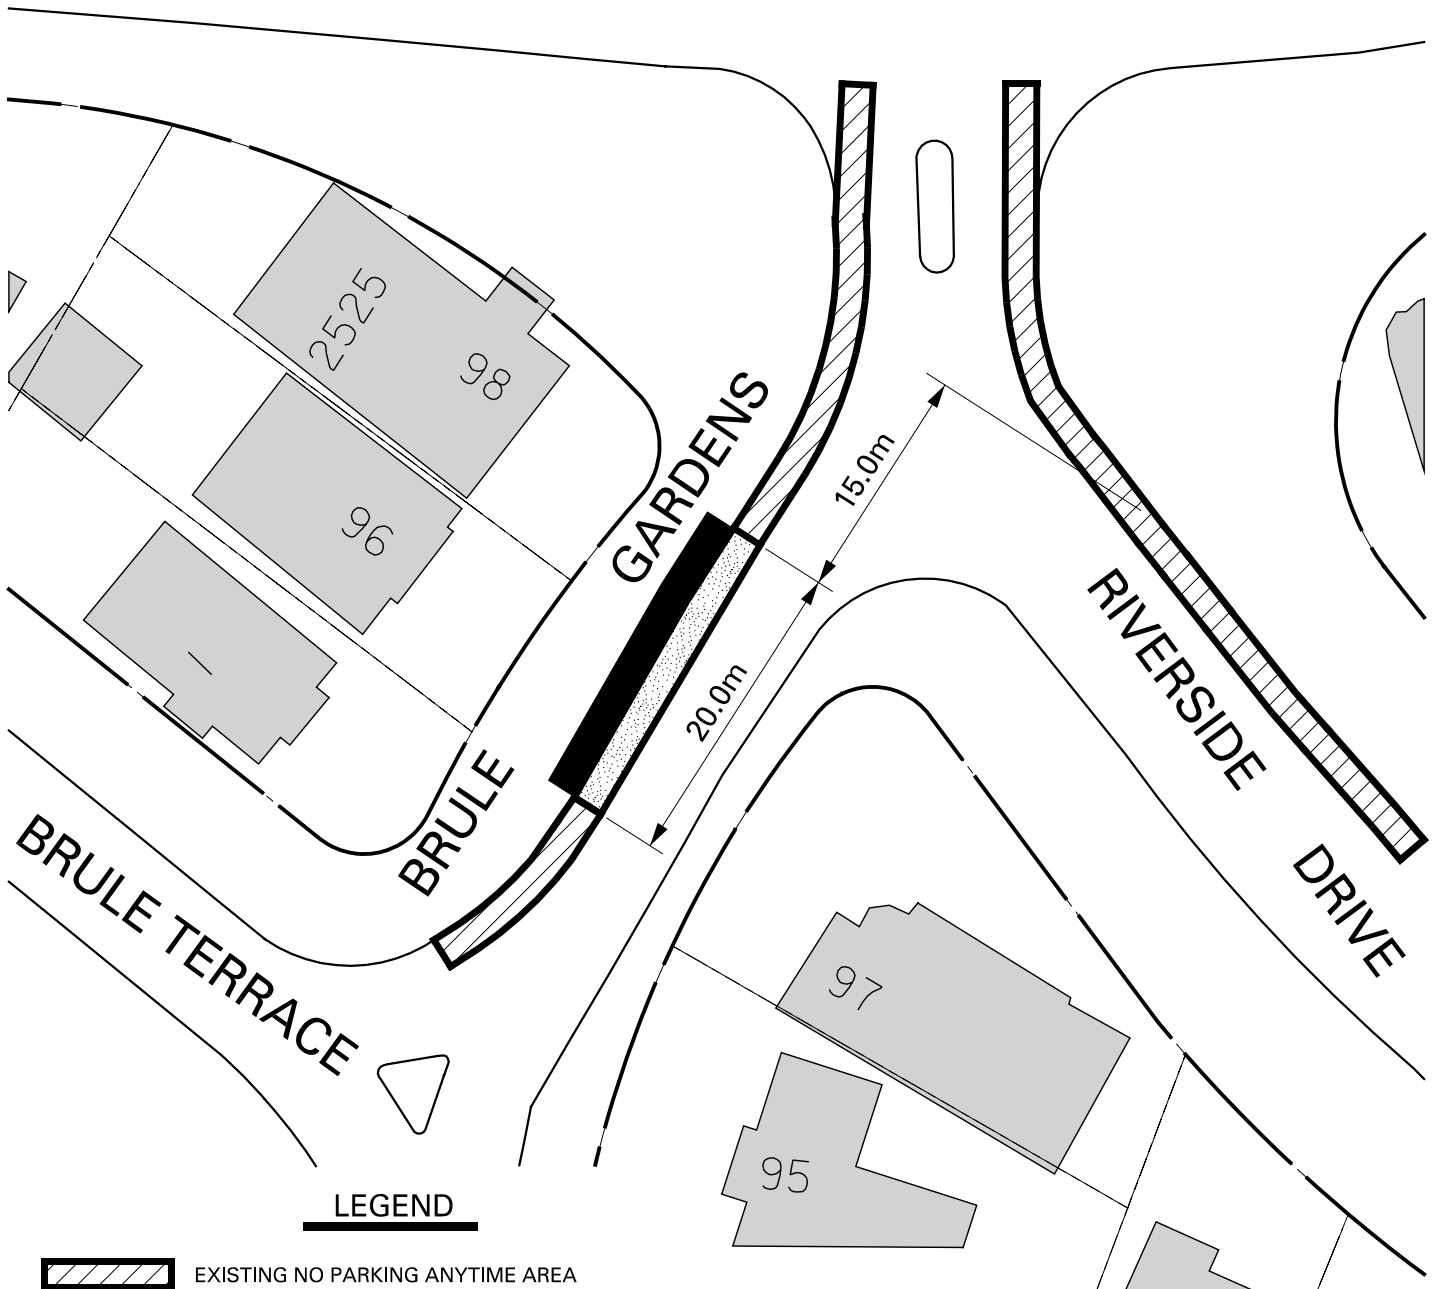

BLOOR STREET WEST

LEGEND

-  EXISTING NO PARKING ANYTIME AREA
-  EXISTING 10M PARKING 7:00am - 9:00am & 4:00pm - 6:00pm MON - FRI.
NO PARKING 9:00am - 4:00pm & 6:00pm - 7:00am THE NEXT DAY, MON - FRI
NO PARKING ANYTIME SAT. & SUN AREA
-  PROPOSED NO PARKING ANYTIME AREA