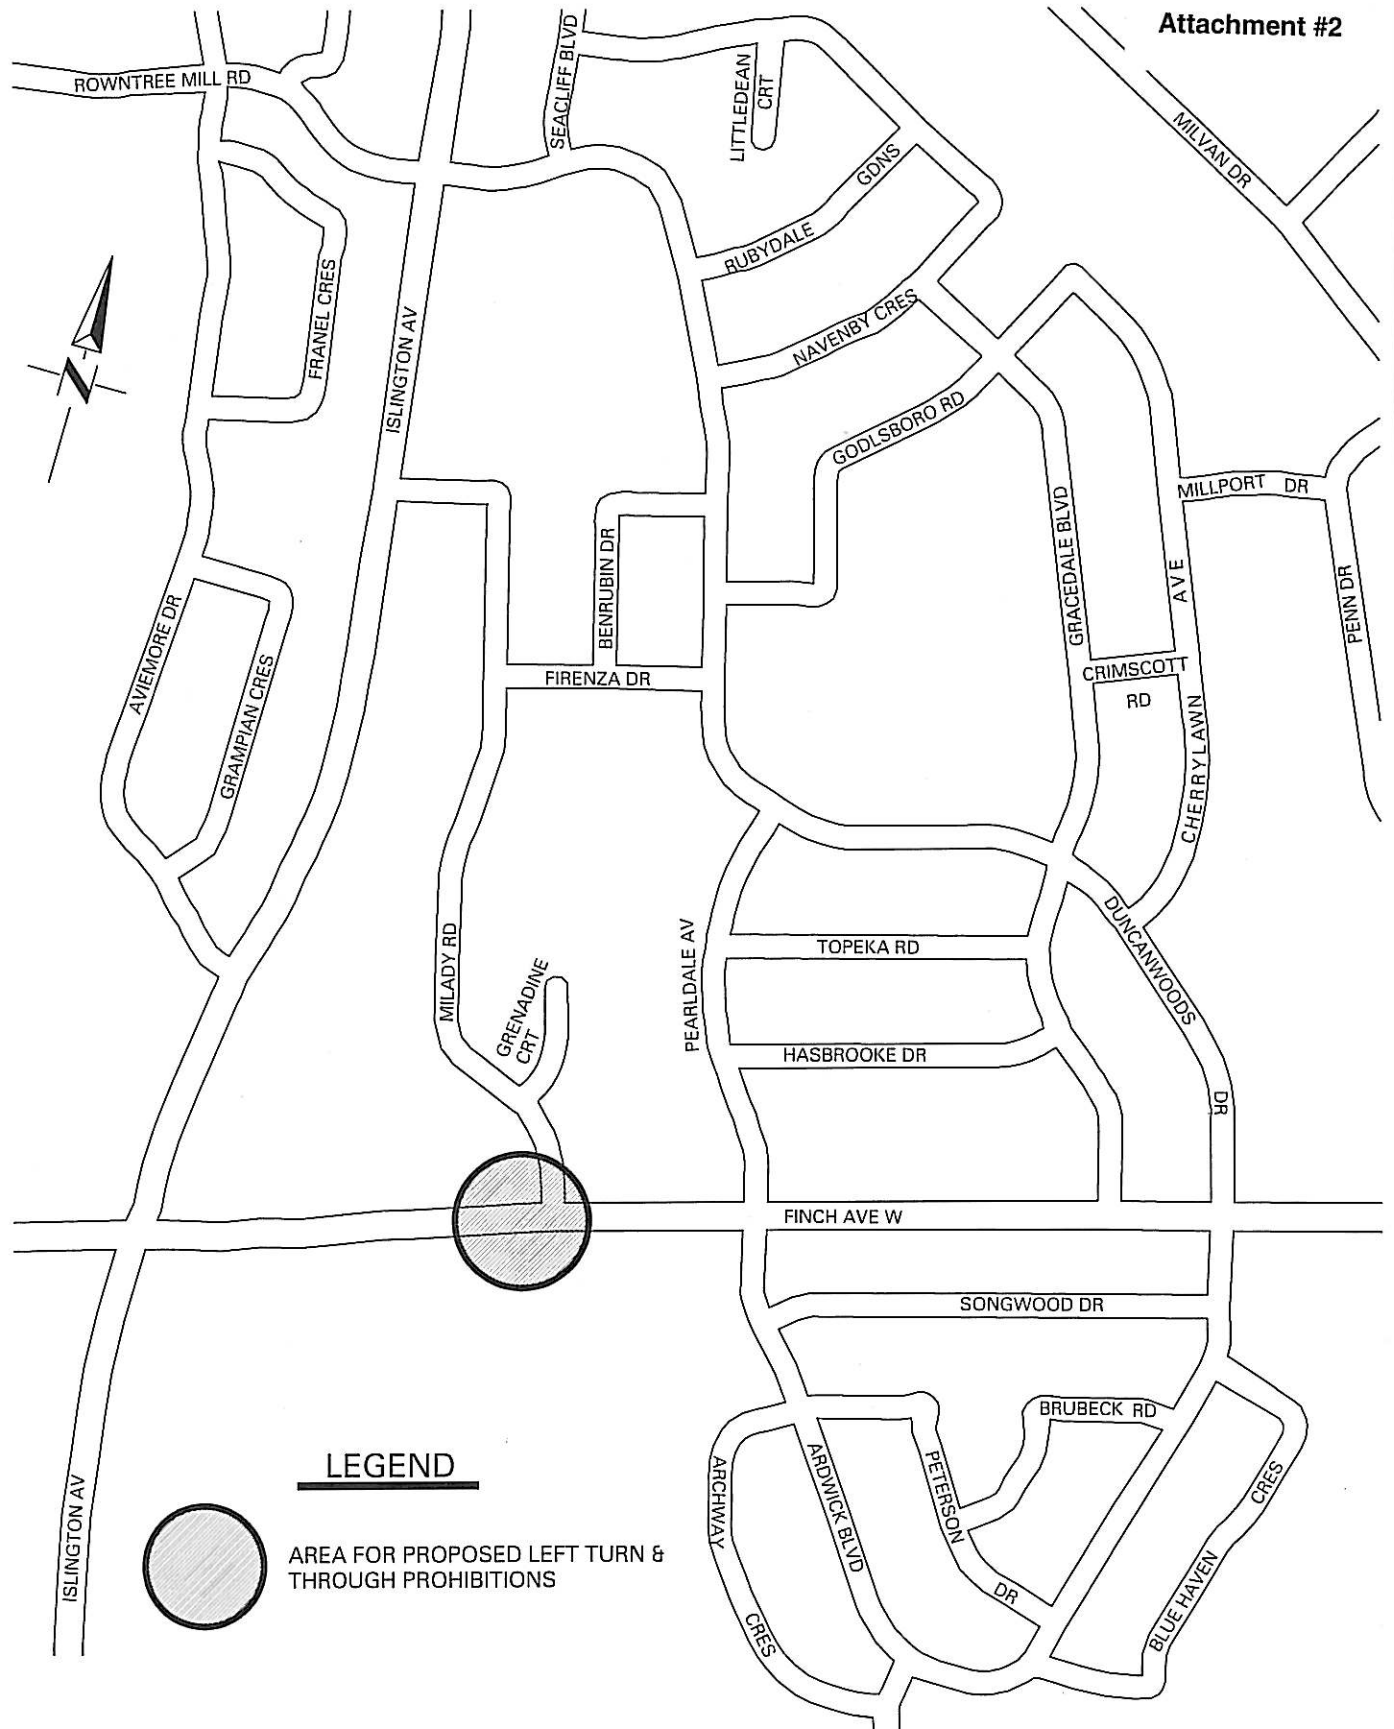

MILADY ROAD

FINCH AVENUE WEST

DRIVEWAY

DEVELOPMENT AREA
3025 FINCH AVENUE

DRIVEWAY

FINCH AVENUE WEST AT MILADY ROAD PROPOSED LEFT TURN & THROUGH PROHIBITIONS

LEGEND

AREA FOR PROPOSED LEFT TURN & THROUGH PROHIBITIONS

**INTERSECTION OF FINCH AVENUE WEST
& MILADY ROAD
LOCATION PLAN**