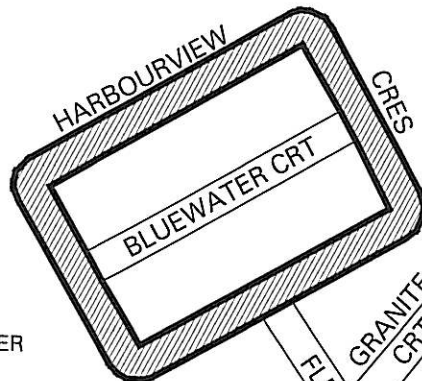

FG GARDINER EXPRESSWAY

PARK LAWN RD OFF-RAMP

PARK LAWN RD

MANITOBA ST

ALGOMA ST

GRAND AVE

MELROSE ST

PORTLAND ST

MANCHESTER PARK

DAVID HORNELL ELEMENTARY SCHOOL

GRANITE CRT

FLEECELINE RD

GREYSTONE CRT

LEGION RD

SKELTON ST

CAVELL AVE

ALBERT AVE

VICTORIA ST

LOUISA ST

ALEXANDER ST

LAKE SHORE BLVD W

BURLINGTON ST

LEGEND

AREA FOR PROPOSED SPEED REDUCTION FROM 50 km/h TO 40km/h

HARBOURVIEW CRESCENT PROPOSED SPEED LIMIT AMENDMENT