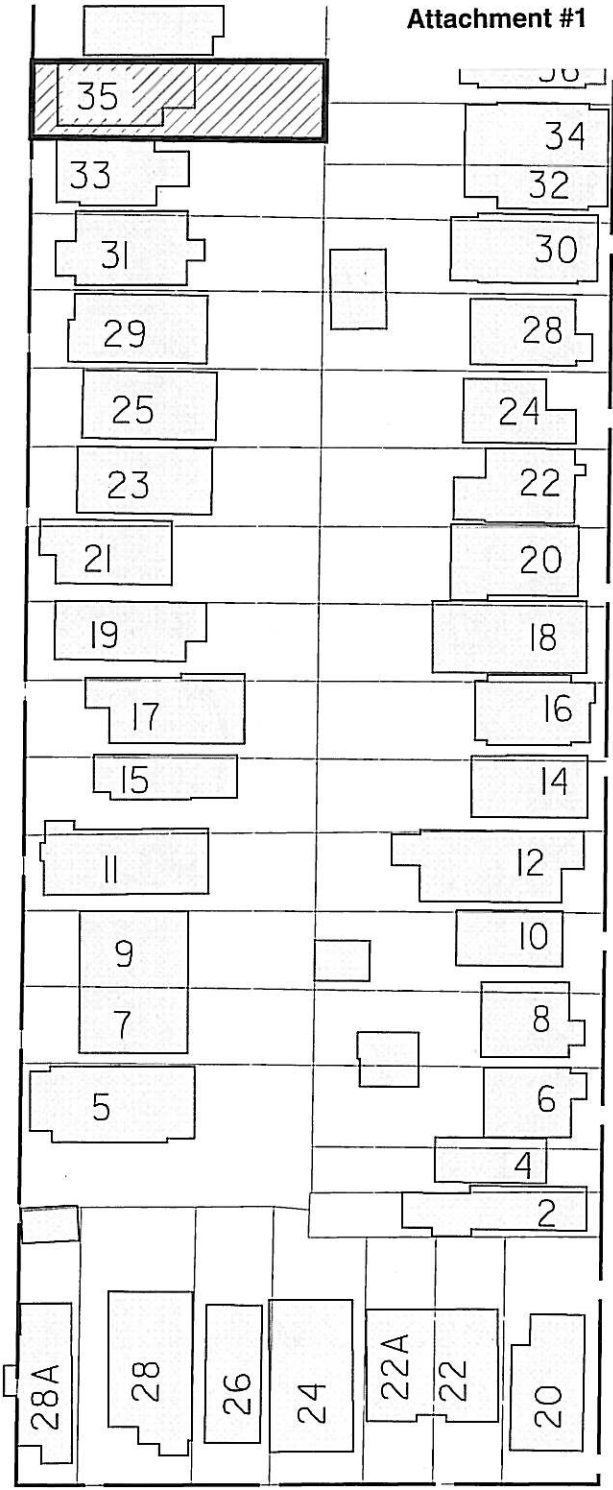

BERESFORD AVENUE

BERESFORD AVENUE

MORNINGSIDE AVENUE

LEGEND

LOCATION FOR PROPOSED FRONT YARD PARKING

PREMISES 35 BERESFORD AVENUE
 PROPOSED FRONT YARD PARKING LOCATION

PROPOSED 2.5m CURB CUT

BERESFORD AVENUE

SCALE: NTS

FRONT YARD PARKING
LOCATION : 35 BERESFORD AVENUE

ATTACHMENT #3