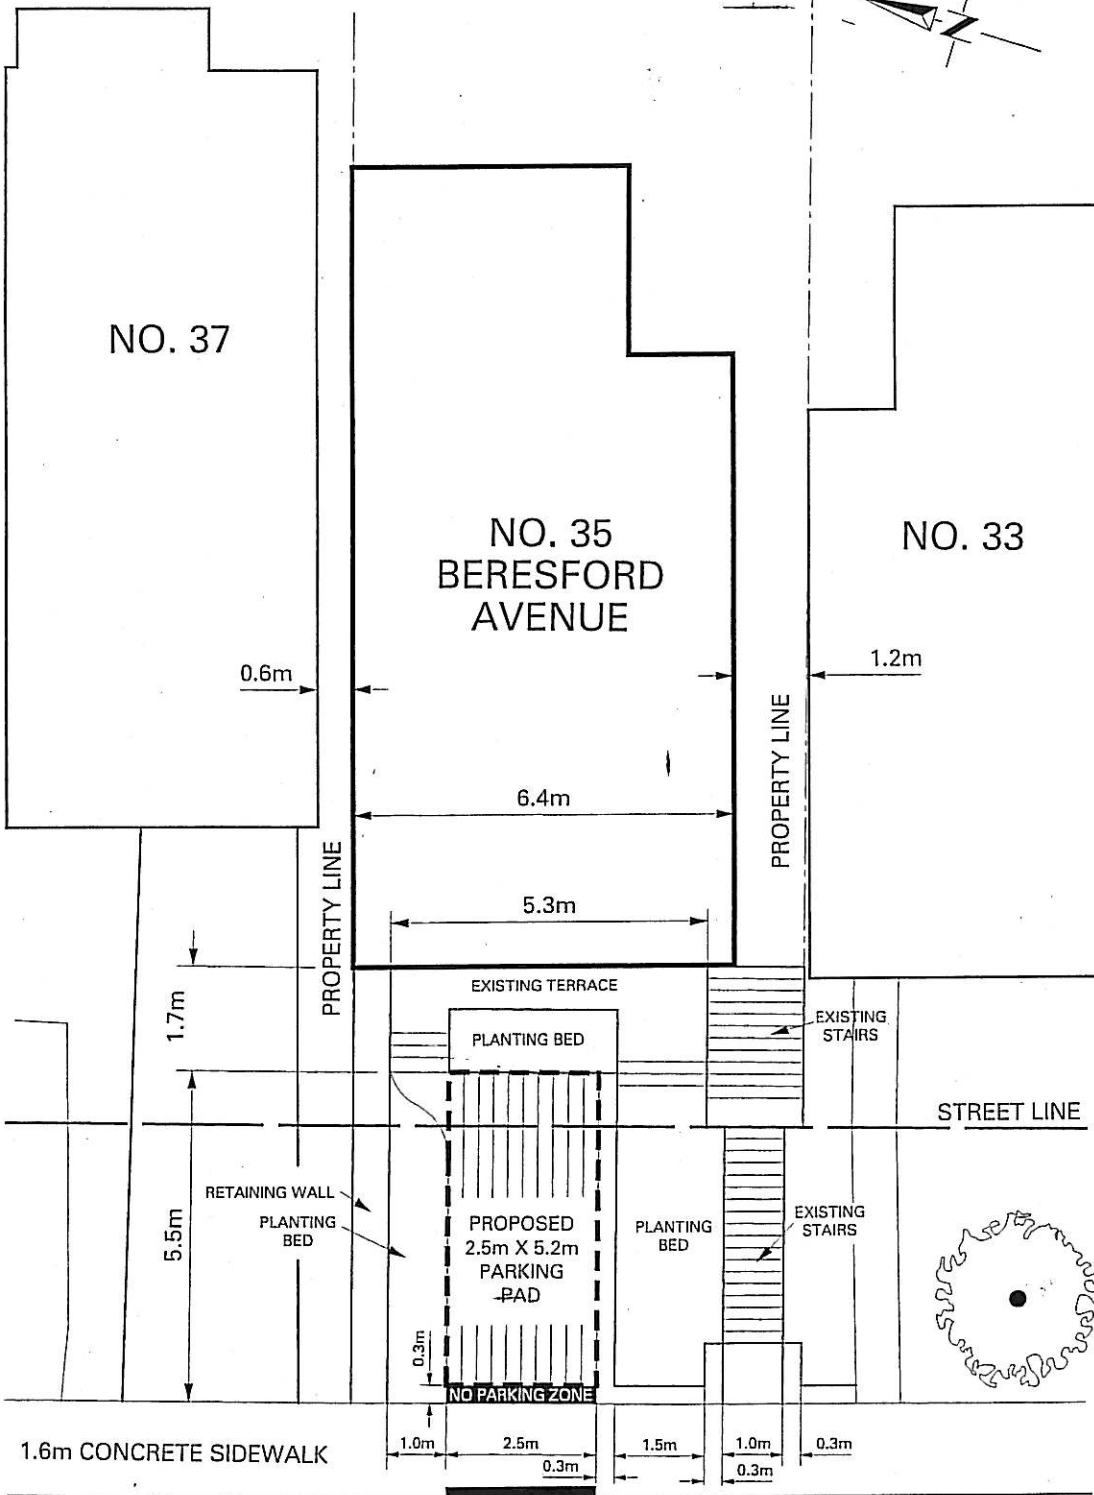

BERESFORD AVENUE

BERESFORD AVENUE

MORNINGSIDE AVENUE

LEGEND

LOCATION FOR PROPOSED FRONT YARD PARKING

PREMISES 35 BERESFORD AVENUE
 PROPOSED FRONT YARD PARKING LOCATION

PROPOSED 2.5m CURB CUT

BERESFORD AVENUE

SCALE: NTS

FRONT YARD PARKING
LOCATION : 35 BERESFORD AVENUE

ATTACHMENT #3