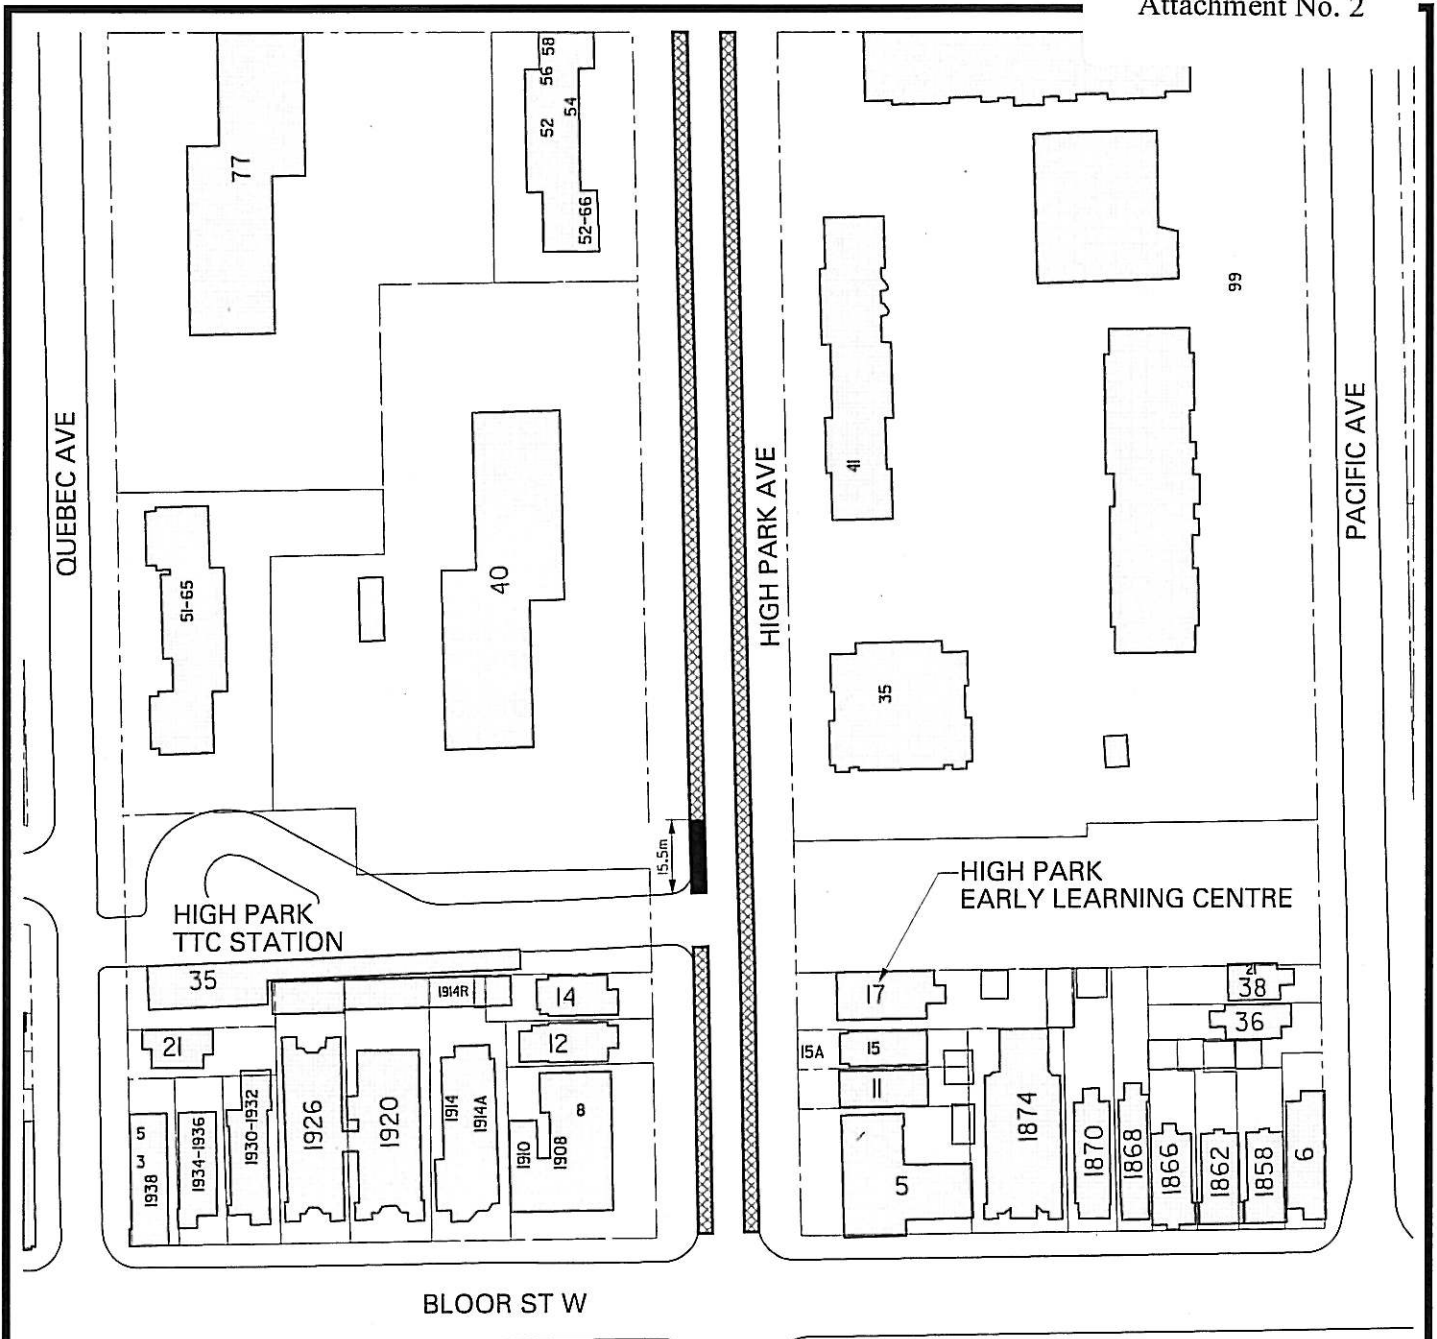

LEGEND

TRAFFIC CONTROL SIGNAL

HIGH PARK AVENUE
BLOOR STREET WEST - GLENLAKE AVENUE
LOCATION PLAN

LEGEND

NO PARKING 7 AM - 9 AM MON. - FRI. AND
PERMIT PARKING 12:01 AM - 7:00 AM

TAXI STAND

**HIGH PARK AVENUE AT BLOOR STREET WEST
EXISTING PARKING REGULATIONS**

LEGEND

-  NO PARKING ANYTIME
-  PERMIT PARKING 12:01 AM - 7:00 AM
-  TAXI STAND
-  PICK-UP/ DROP-OFF ZONE
7:00 AM - 6:00 PM, MON. - FRI., 15 MINUTES PARKING

**HIGH PARK AVENUE AT BLOOR STREET WEST
PROPOSED PARKING REGULATIONS**