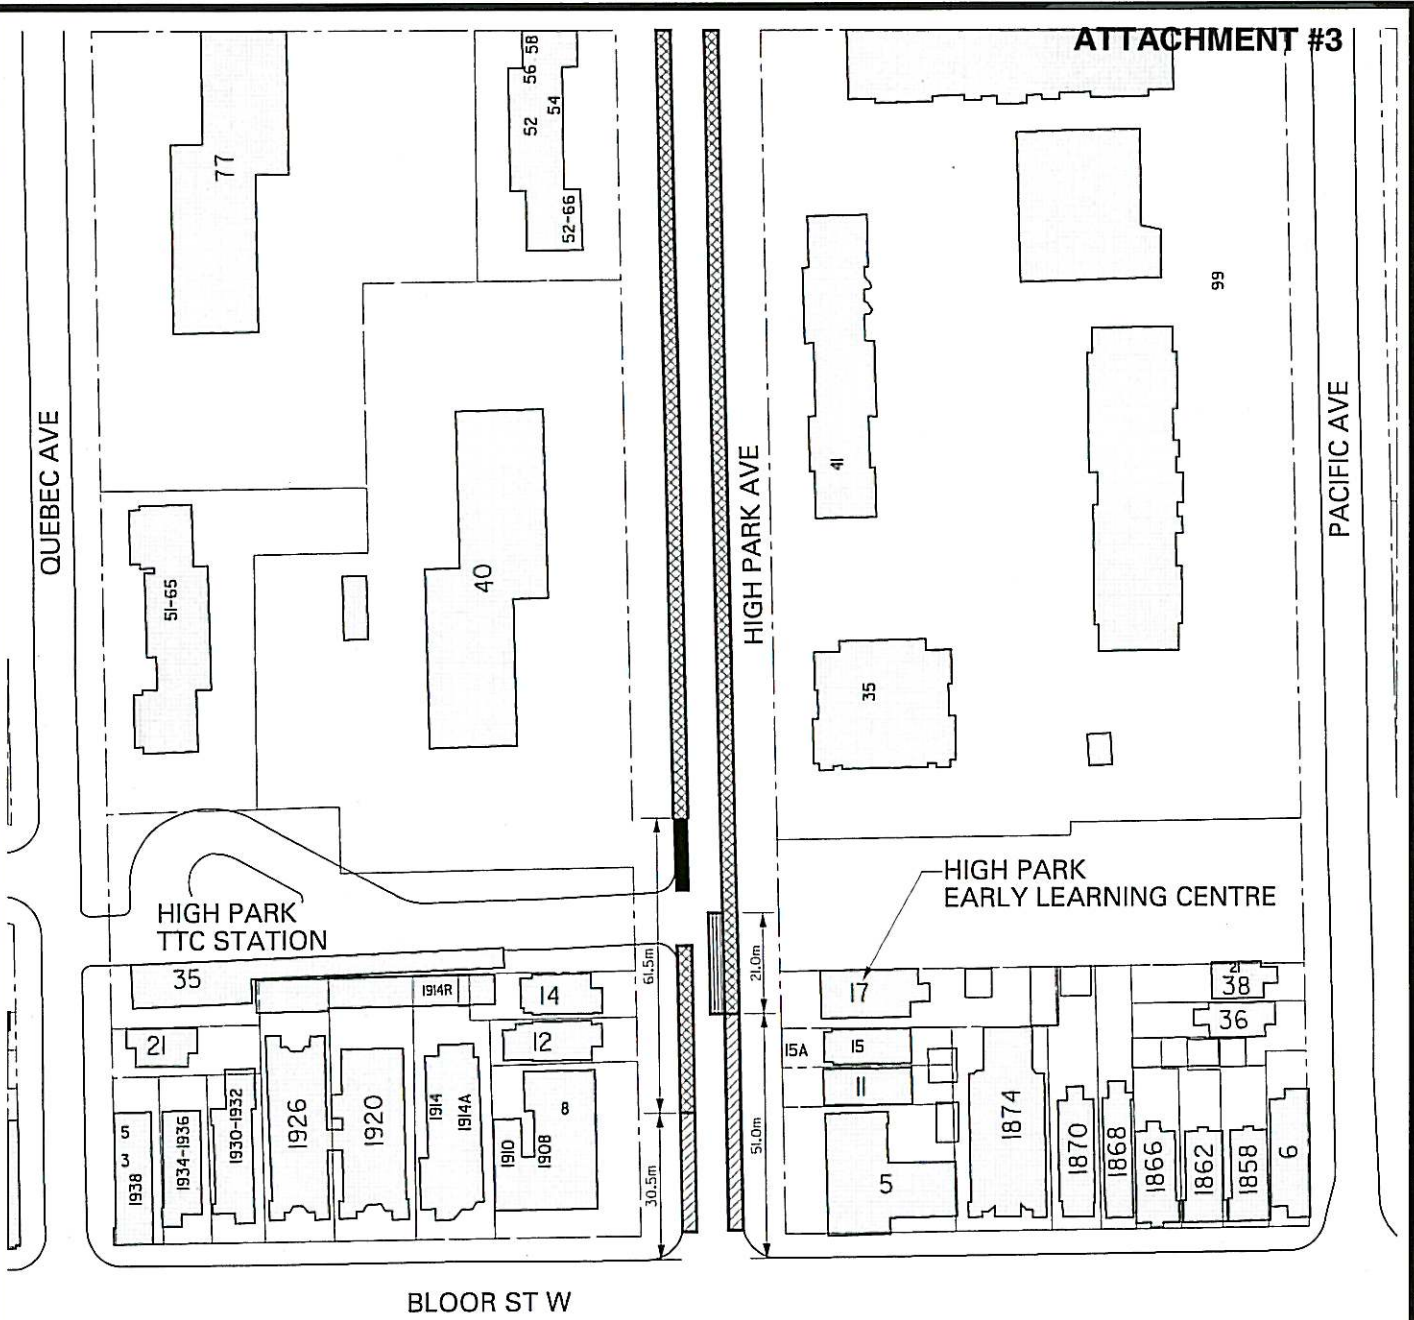

LEGEND

TRAFFIC CONTROL SIGNAL

HIGH PARK AVENUE
BLOOR STREET WEST - GLENLAKE AVENUE
LOCATION PLAN

LEGEND

NO PARKING 7 AM - 9 AM MON. - FRI. AND
PERMIT PARKING 12:01 AM - 7:00 AM

TAXI STAND

**HIGH PARK AVENUE AT BLOOR STREET WEST
EXISTING PARKING REGULATIONS**

LEGEND

-  NO PARKING ANYTIME
-  PERMIT PARKING 12:01 AM - 7:00 AM
-  TAXI STAND
-  PICK-UP/ DROP-OFF ZONE
7:00 AM - 6:00 PM, MON. - FRI., 15 MINUTES PARKING

**HIGH PARK AVENUE AT BLOOR STREET WEST
PROPOSED PARKING REGULATIONS**