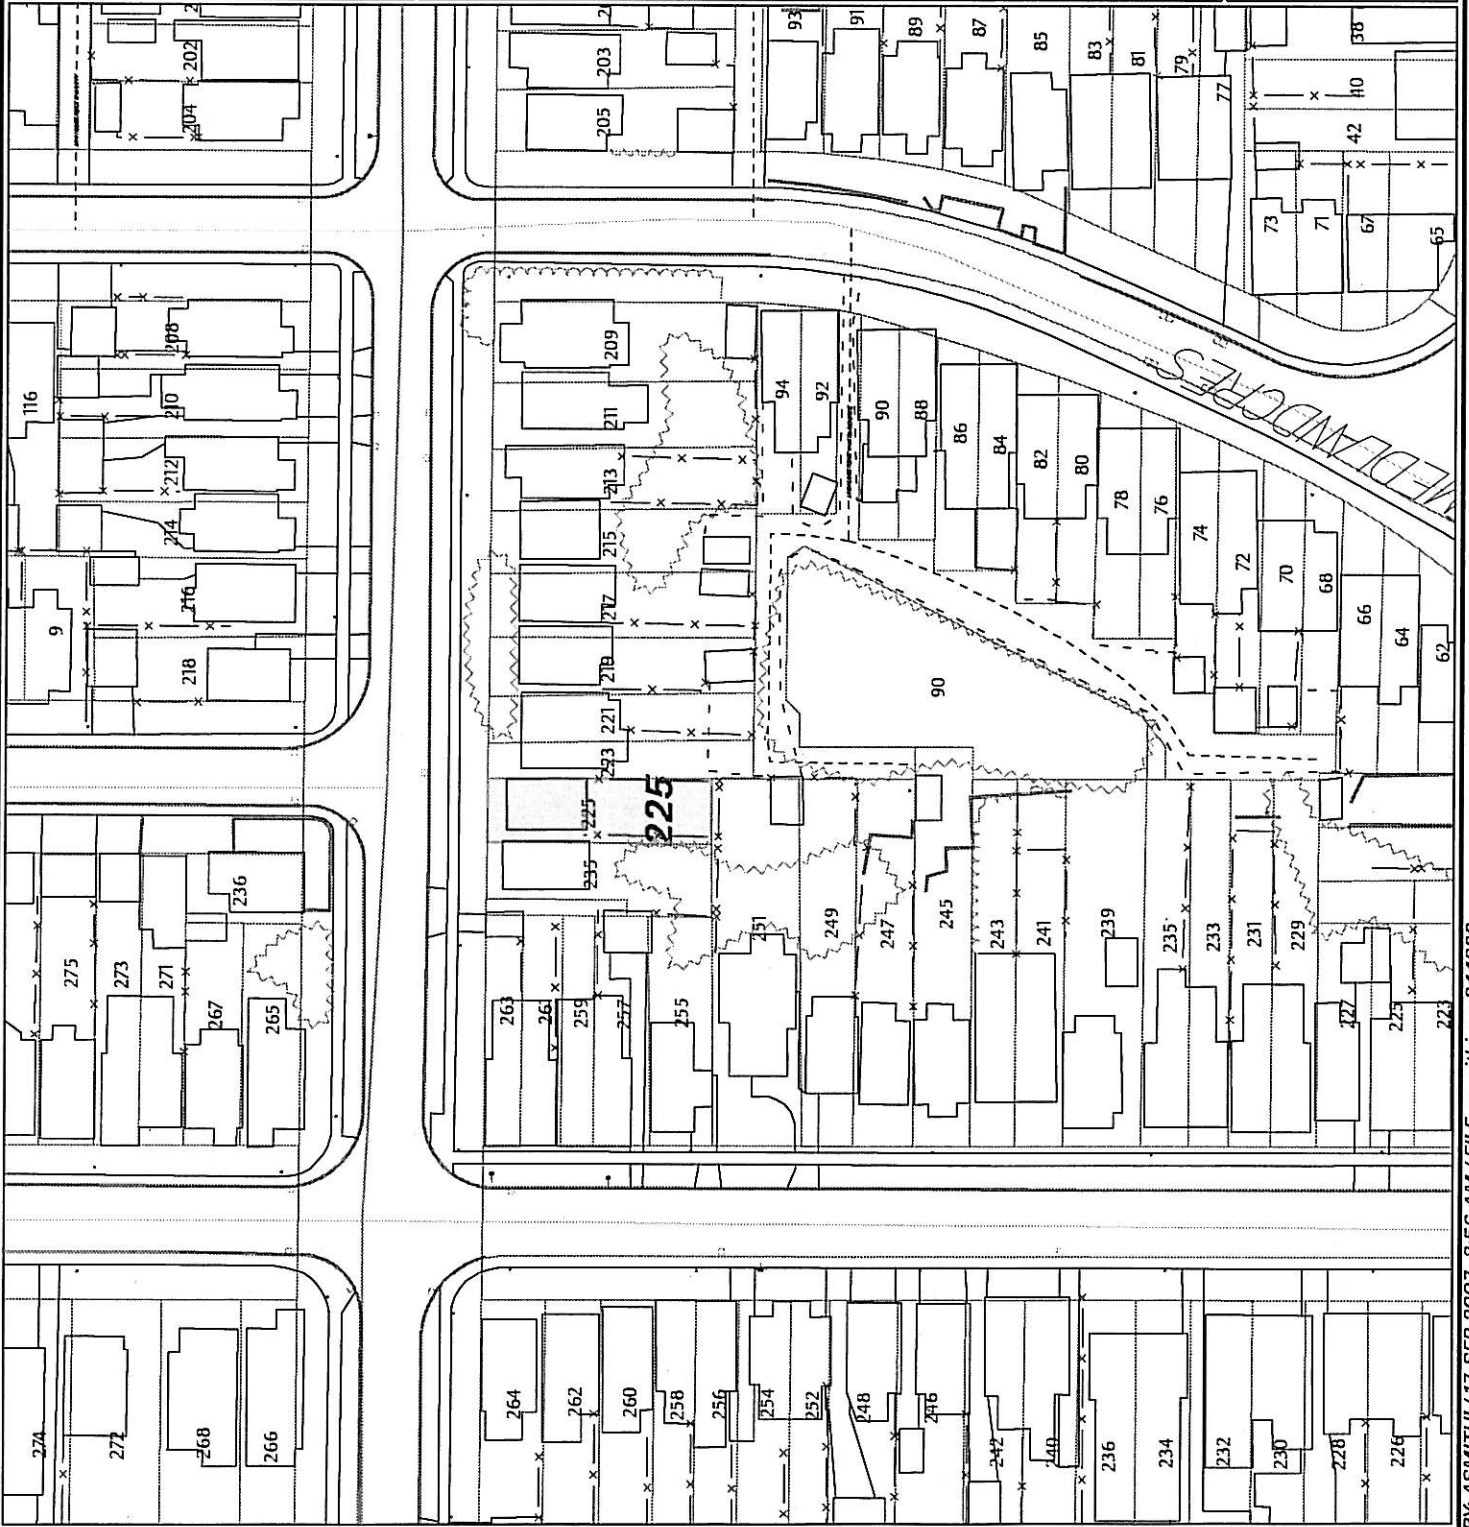

KEY MAP

CITY OF TORONTO

PRINTED : SEPTEMBER 17, 2007

Attachment No. 1

CAVEAT:
EVERY REASONABLE EFFORT HAS BEEN MADE TO ENSURE THAT THE INFORMATION APPEARING ON THIS MAP IS ACCURATE AND CURRENT. WE BELIEVE THE INFORMATION TO BE RELIABLE, HOWEVER, THE CITY OF TORONTO ASSUMES NO RESPONSIBILITY OR LIABILITY DUE TO ERRORS OR OMISSIONS.

Looking west along public alley at the rear of 215 to 223 Humberside Avenue. Garage at the west limit of the alley is the garage at the rear of 251 Pacific Avenue. Photo taken by A. Smithles on 17 Sep 07 at 0730.