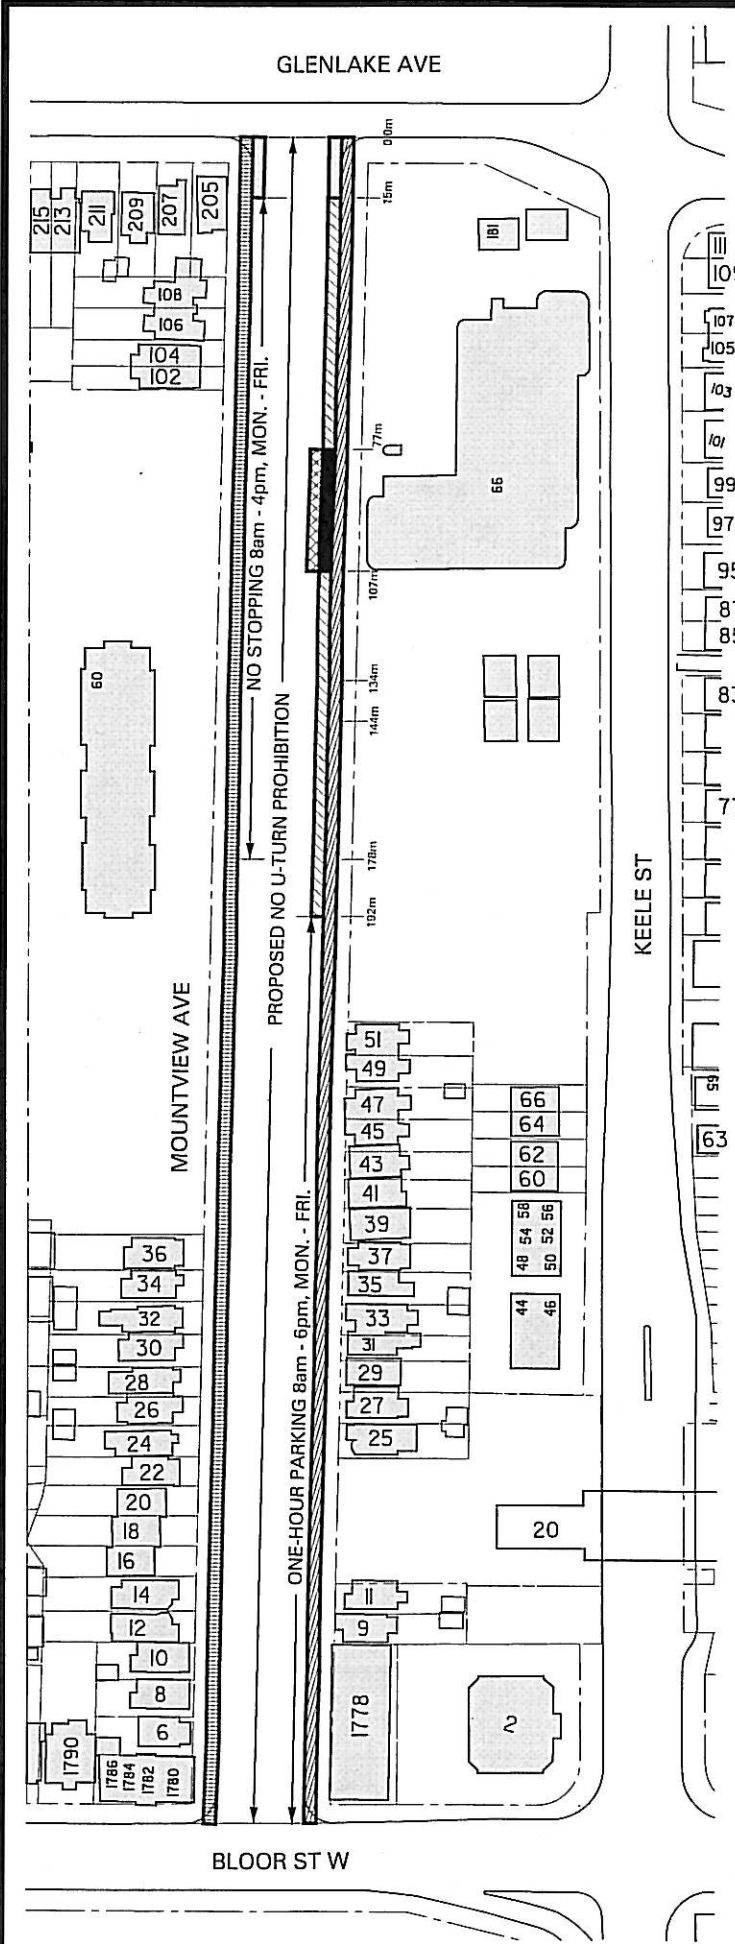

MOUNTVIEW AVENUE: GLENLAKE AVENUE - BLOOR STREET WEST EXISTING PARKING REGULATIONS

LEGEND

NO PARKING 9:30am - 11:30am, 1:00pm - 3:00pm, MON. - FRI. AND,
10min PARKING 7:30am - 9:30am, 11:30am - 1:00pm, 3:00pm - 6:00pm, MON. - FRI.

SCHOOL BUS LOADING ZONE

PERMIT PARKING

NO PARKING ANYTIME

MOUNTVIEW AVENUE: GLENLAKE AVENUE - BLOOR STREET WEST PROPOSED PARKING REGULATION MODIFICATIONS

LEGEND

-  NO STOPPING ANYTIME
-  NO PARKING 9:30am - 11:30am, 1:30pm - 3:00pm, MON. - FRI. AND, 10min PARKING 7:30am - 9:30am, 11:30am - 1:30pm, 3:00pm - 6:00pm, MON. - FRI.
-  SCHOOL BUS LOADING ZONE
-  NO PARKING 8:00am - 6:00pm, MON. - FRI.
-  PERMIT PARKING
-  NO PARKING ANYTIME