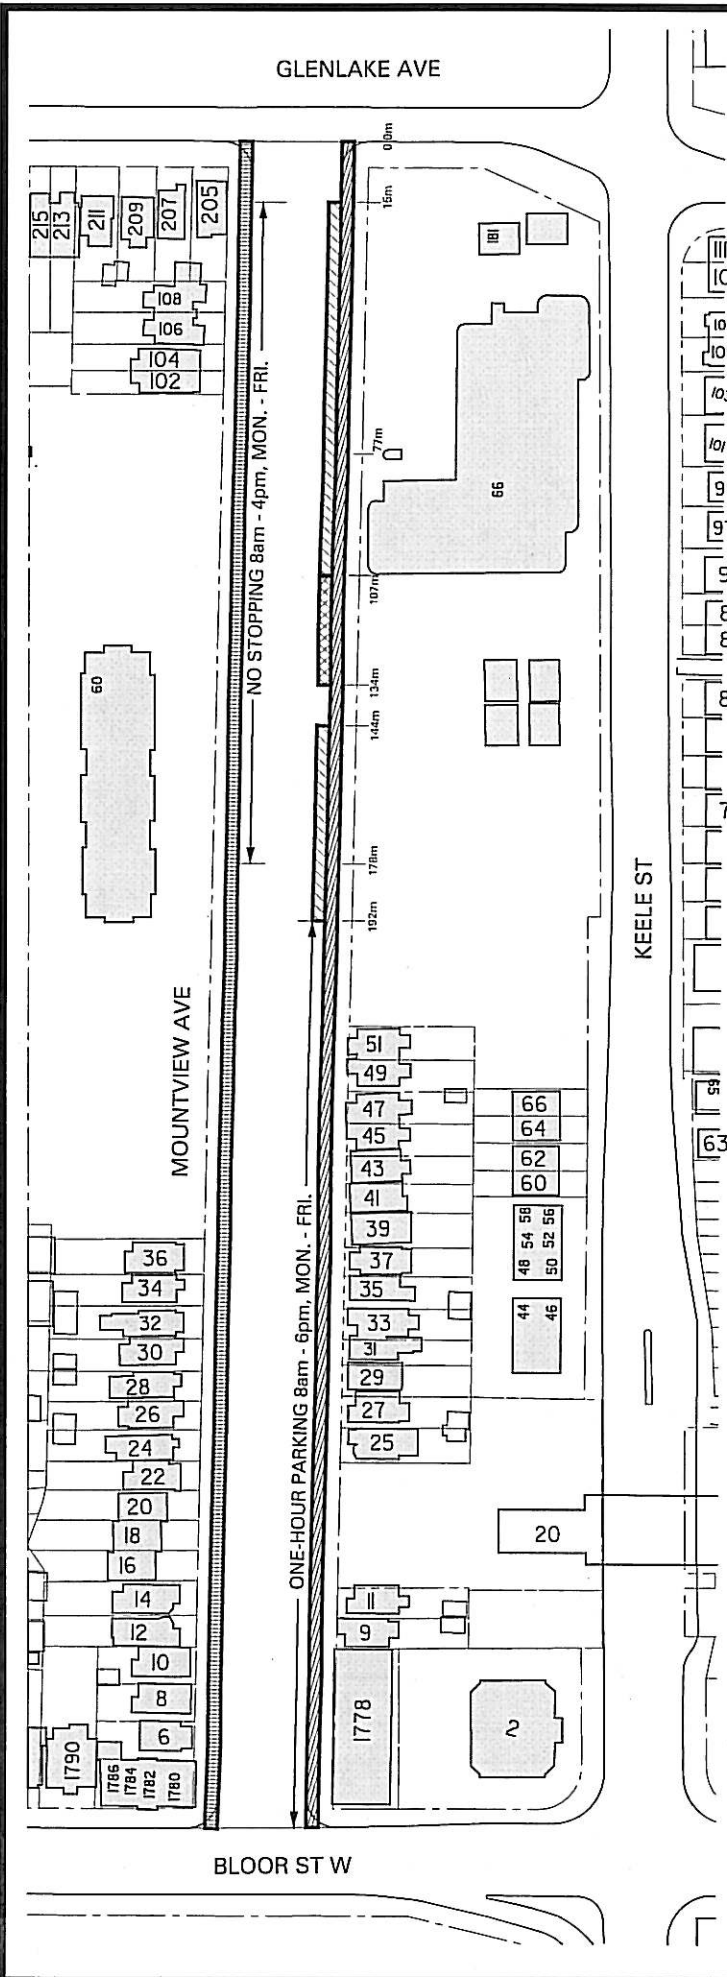

MOUNTVIEW AVENUE: GLENLAKE AVENUE - BLOOR STREET WEST EXISTING PARKING REGULATIONS

LEGEND

NO PARKING 9:30am - 11:30am, 1:00pm - 3:00pm, MON. - FRI. AND,
10min PARKING 7:30am - 9:30am, 11:30am - 1:00pm, 3:00pm - 6:00pm, MON. - FRI.

SCHOOL BUS LOADING ZONE

PERMIT PARKING

NO PARKING ANYTIME

MOUNTVIEW AVENUE: GLENLAKE AVENUE - BLOOR STREET WEST PROPOSED PARKING REGULATION MODIFICATIONS

LEGEND

-  NO STOPPING ANYTIME
-  NO PARKING 9:30am - 11:30am, 1:30pm - 3:00pm, MON. - FRI. AND, 10min PARKING 7:30am - 9:30am, 11:30am - 1:30pm, 3:00pm - 6:00pm, MON. - FRI.
-  SCHOOL BUS LOADING ZONE
-  NO PARKING 8:00am - 6:00pm, MON. - FRI.
-  PERMIT PARKING
-  NO PARKING ANYTIME