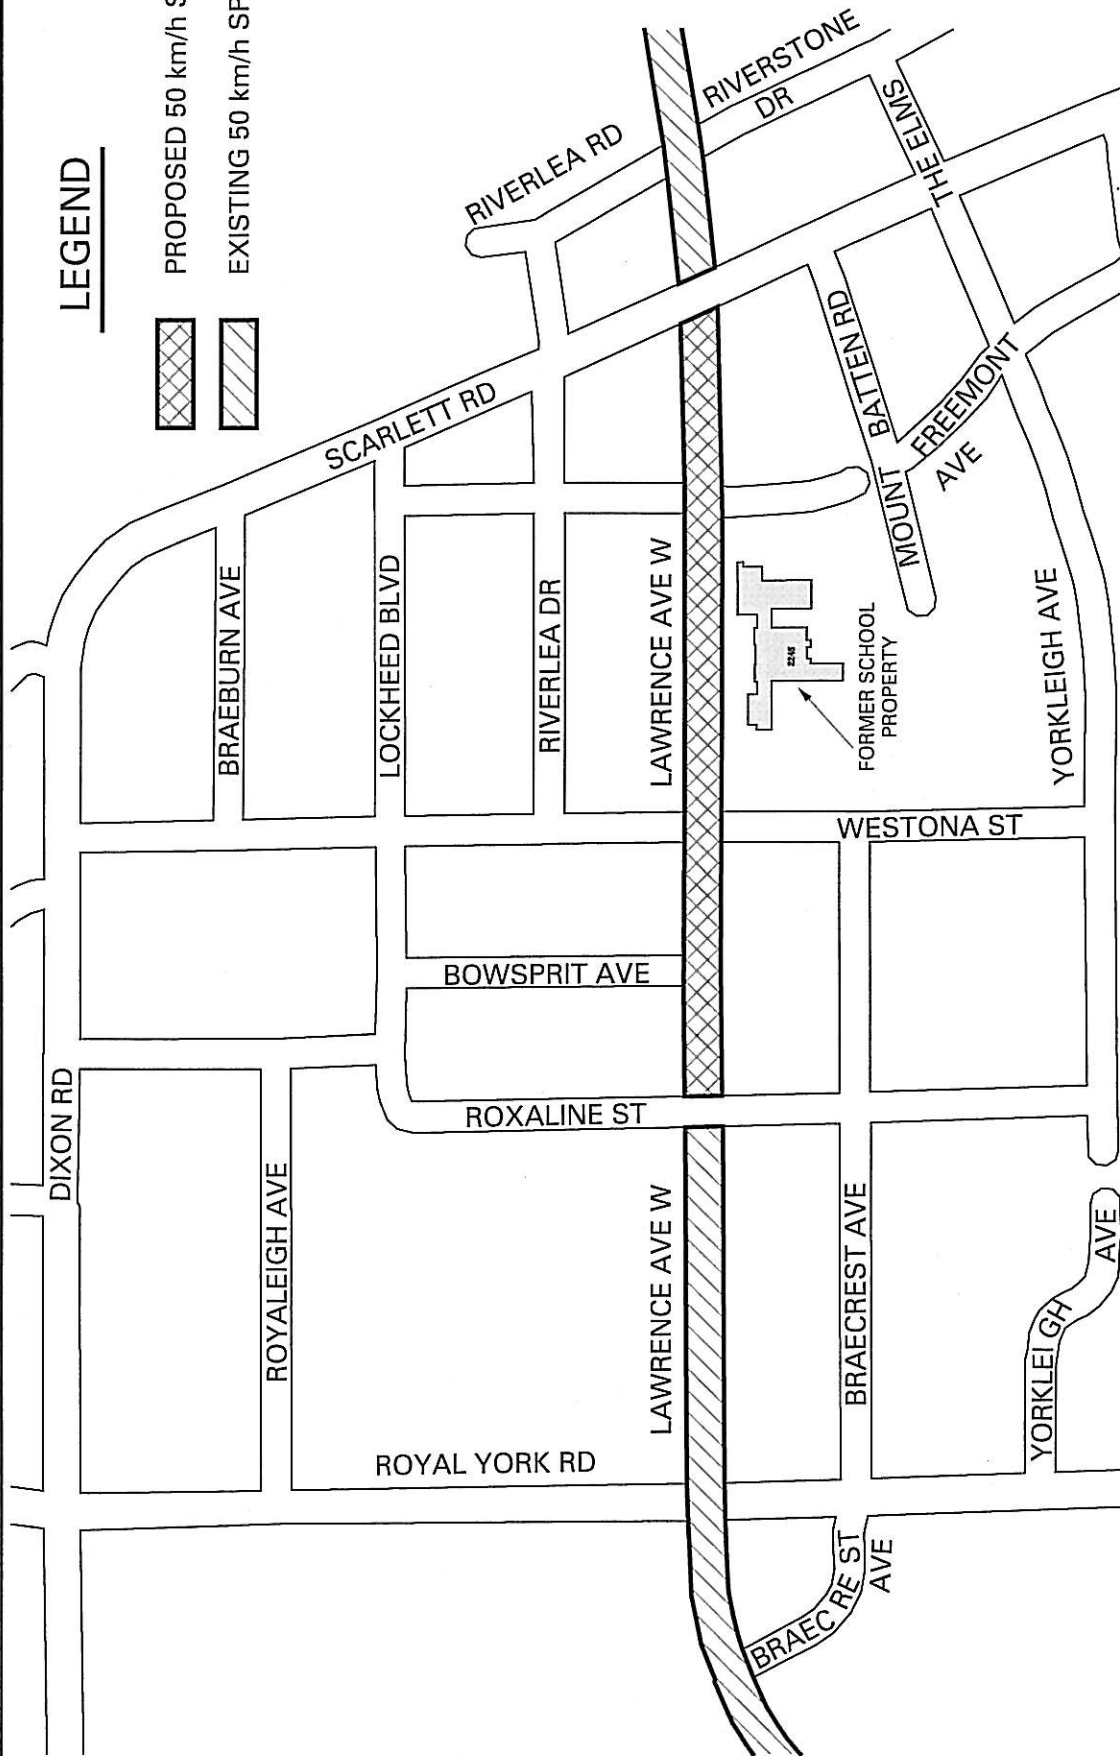

LEGEND

- 
 PROPOSED 50 km/h SPEED LIMIT
- 
 EXISTING 50 km/h SPEED LIMIT

**PROPOSED 50 km/h SPEED LIMIT
ON LAWRENCE AVENUE WEST**