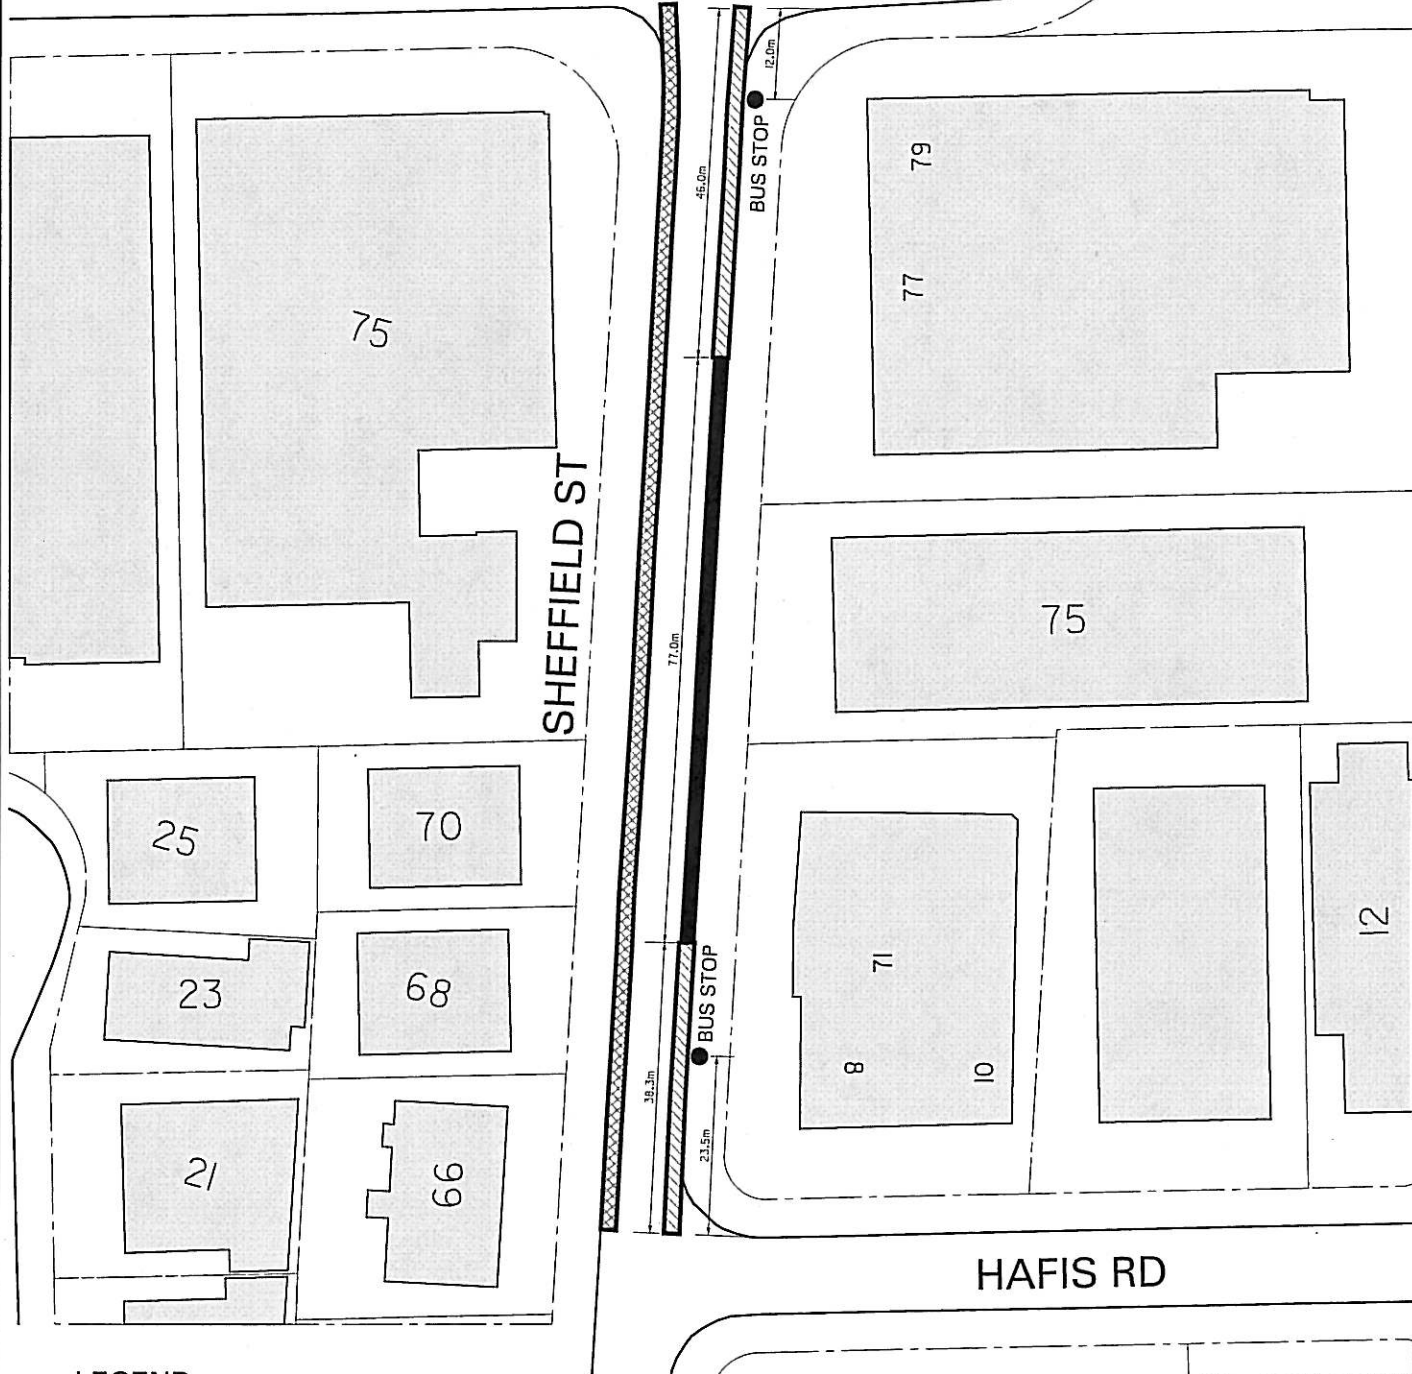

COLVILLE RD

SHEFFIELD ST

HAFIS RD

LEGEND

-  EXISTING 3-HOUR PARKING TO BE RESCINDED;
PROPOSED NO PARKING 7am - 6pm, MON. - FRI.
-  EXISTING NO STANDING ANYTIME TO REMAIN
-  EXISTING NO PARKING ANYTIME TO REMAIN