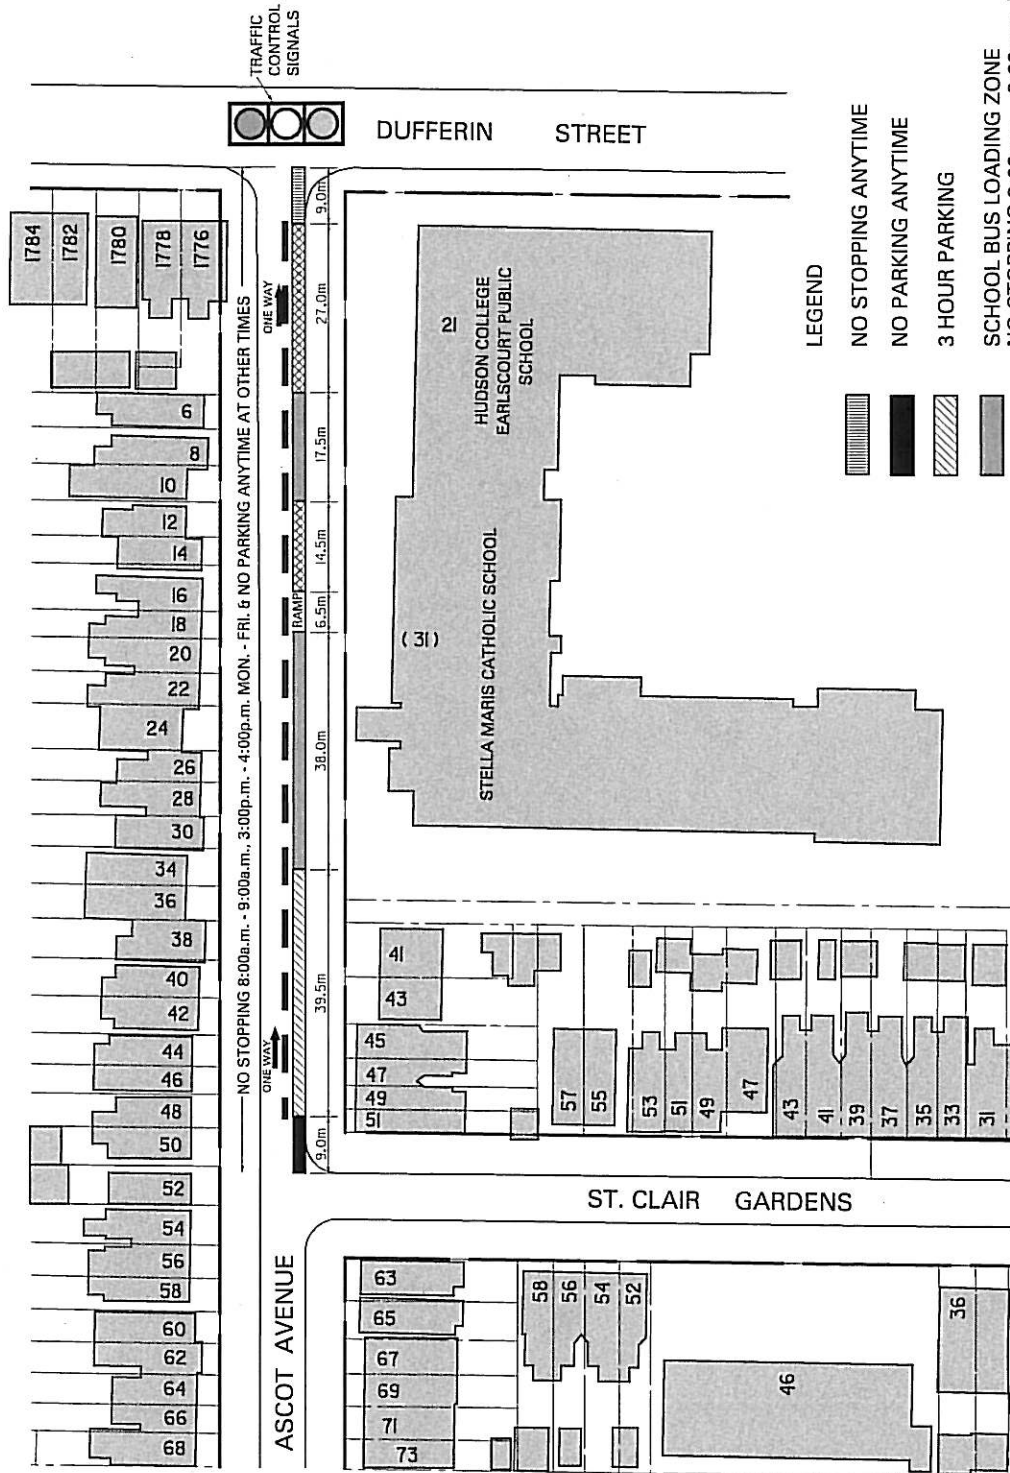

LEGEND

AREA FOR PROPOSED AMENDMENTS
TO PARKING REGULATIONS

**ASCOT AVENUE
ST. CLAIR GARDENS - DUFFERIN STREET
PROPOSED AMENDMENTS TO PARKING REGULATIONS**

ASCOT AVENUE
 ST. CLAIR GARDENS - DUFFERIN STREET
 PROPOSED PARKING REGULATIONS