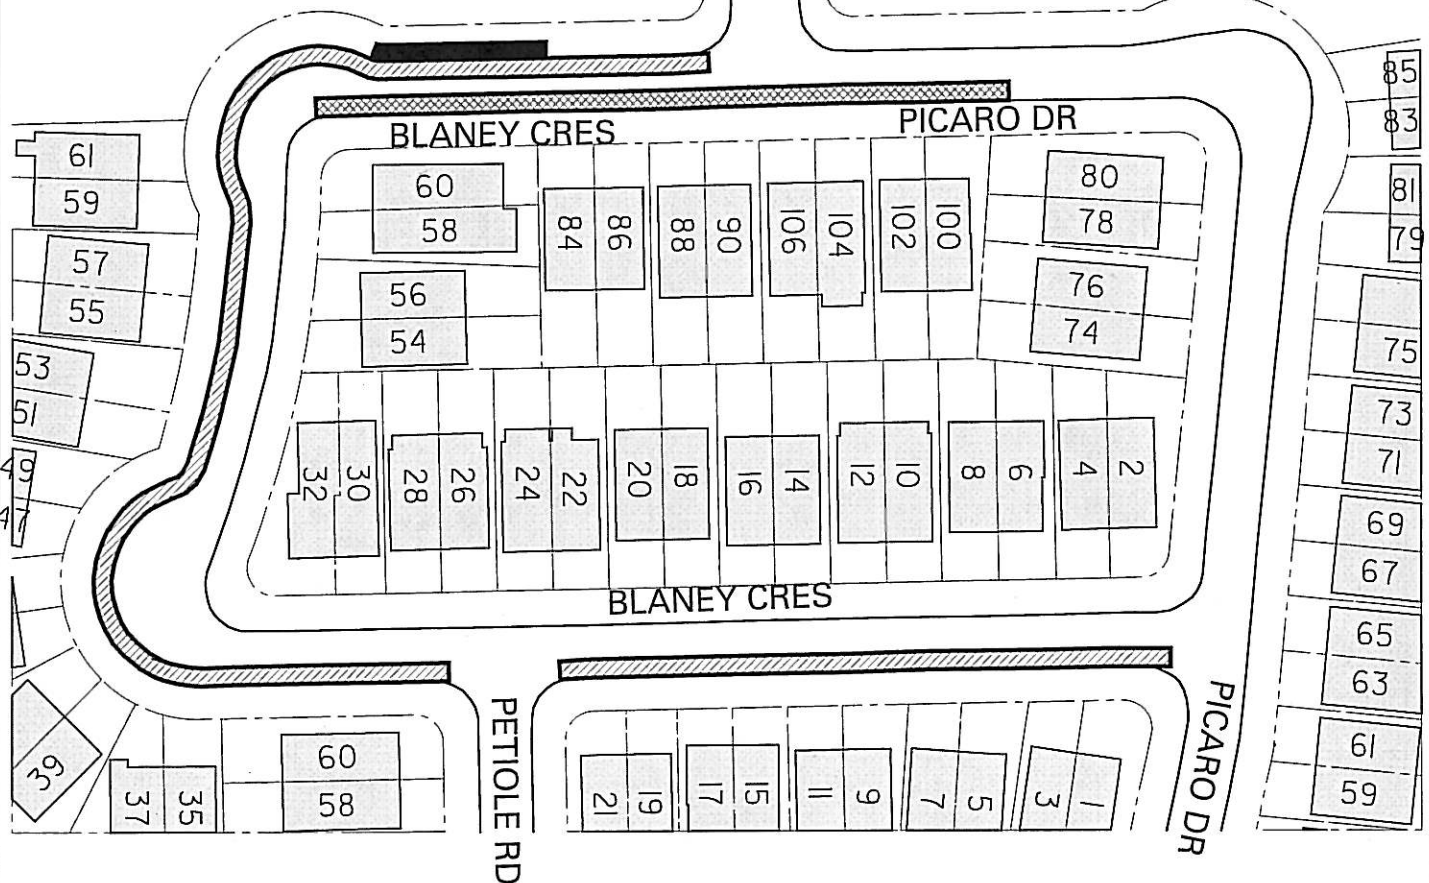

2065
MEDICAL CENTRE

PELICAN GT

2045

LEGEND

-  EXISTING PARKING PROHIBITION - NO PARKING ANYTIME
-  PROPOSED NO PARKING, 9:00 am - 6:00pm
-  PROPOSED NO PARKING ANYTIME REGULATION TO BE REMOVED

BLANEY CRESCENT