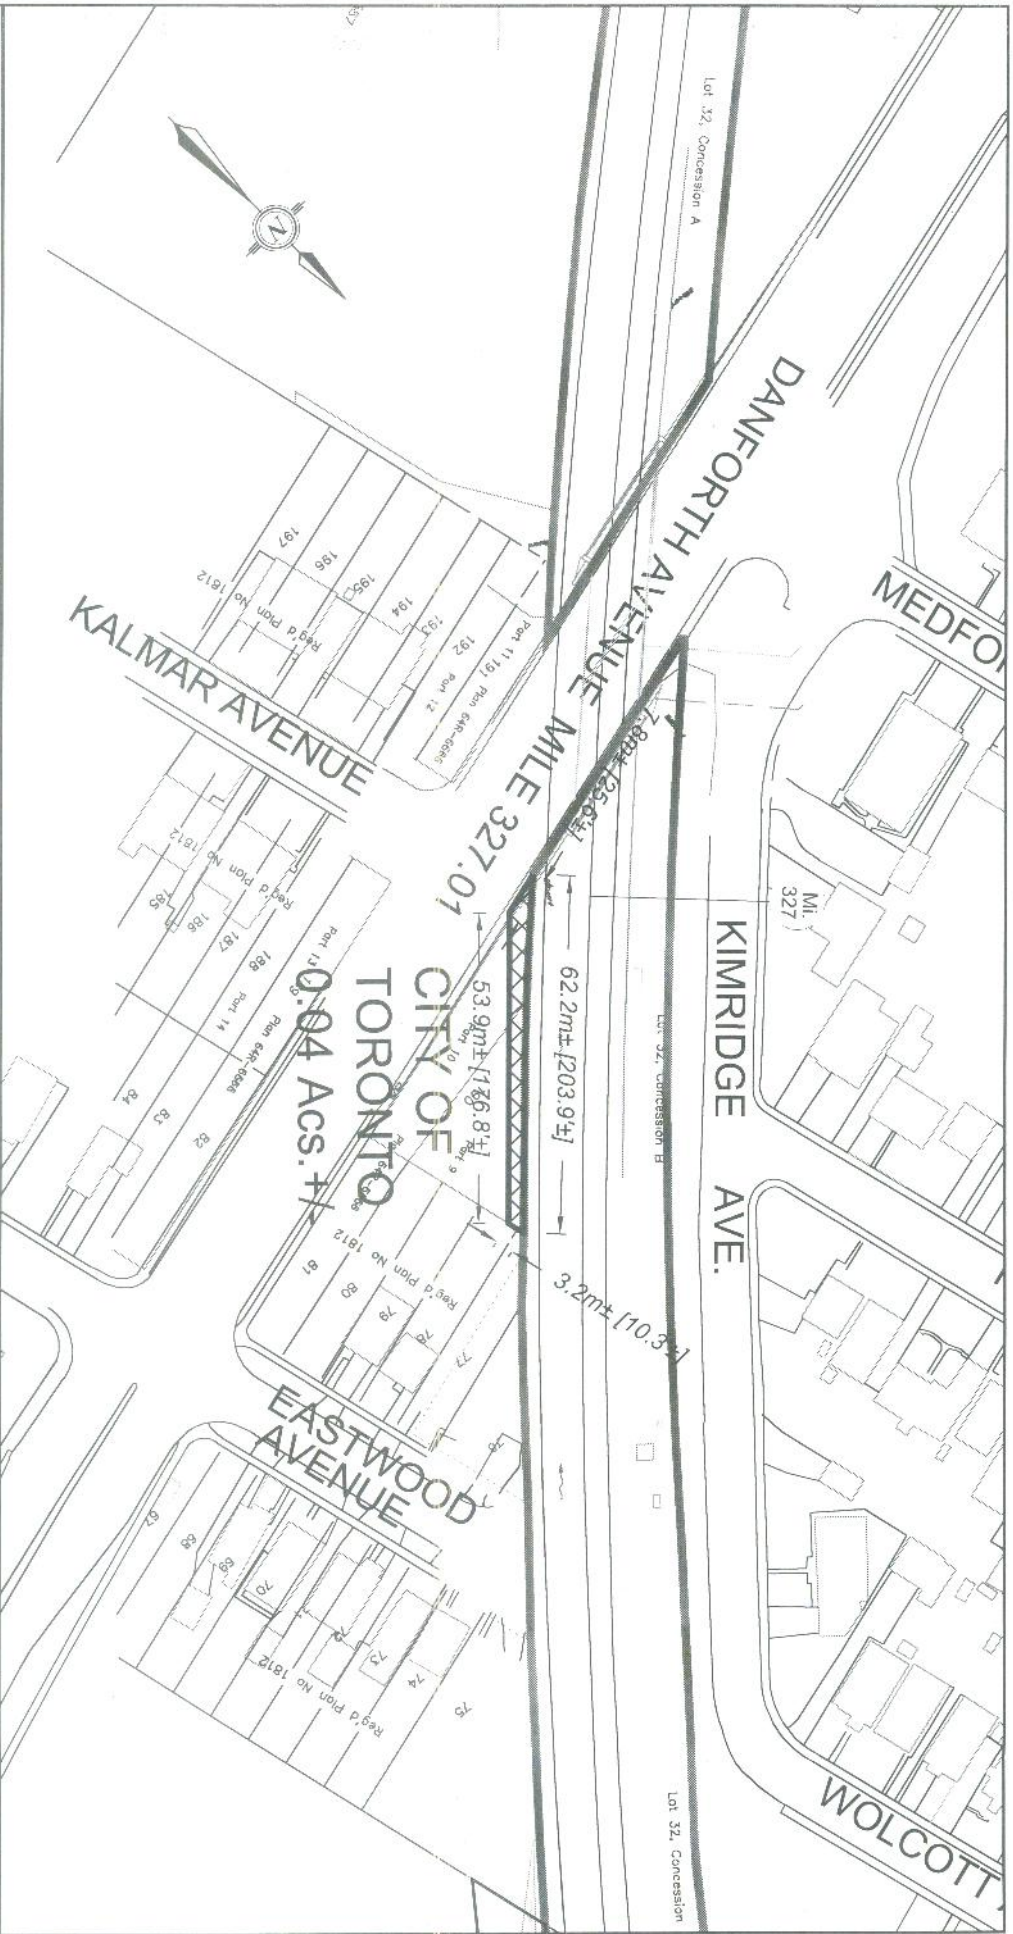

DESCRIPTION: City of Toronto Province of Ontario Canada	PARCEL #7 GO TRANSIT	Subject Lands/Terrain Sujet	SUBDIVISION: Kingston (364) SPUR / ANTENNE: N/A MILEAGE / MILLAIRE: N/A DATE: January 13, 2006 SCALE / ÉCHELLE: 1:1000		
					THIS IS NOT A PLAN OF SURVEY / CECI NEST PAS UN PLAN D'ARRÊTAGE