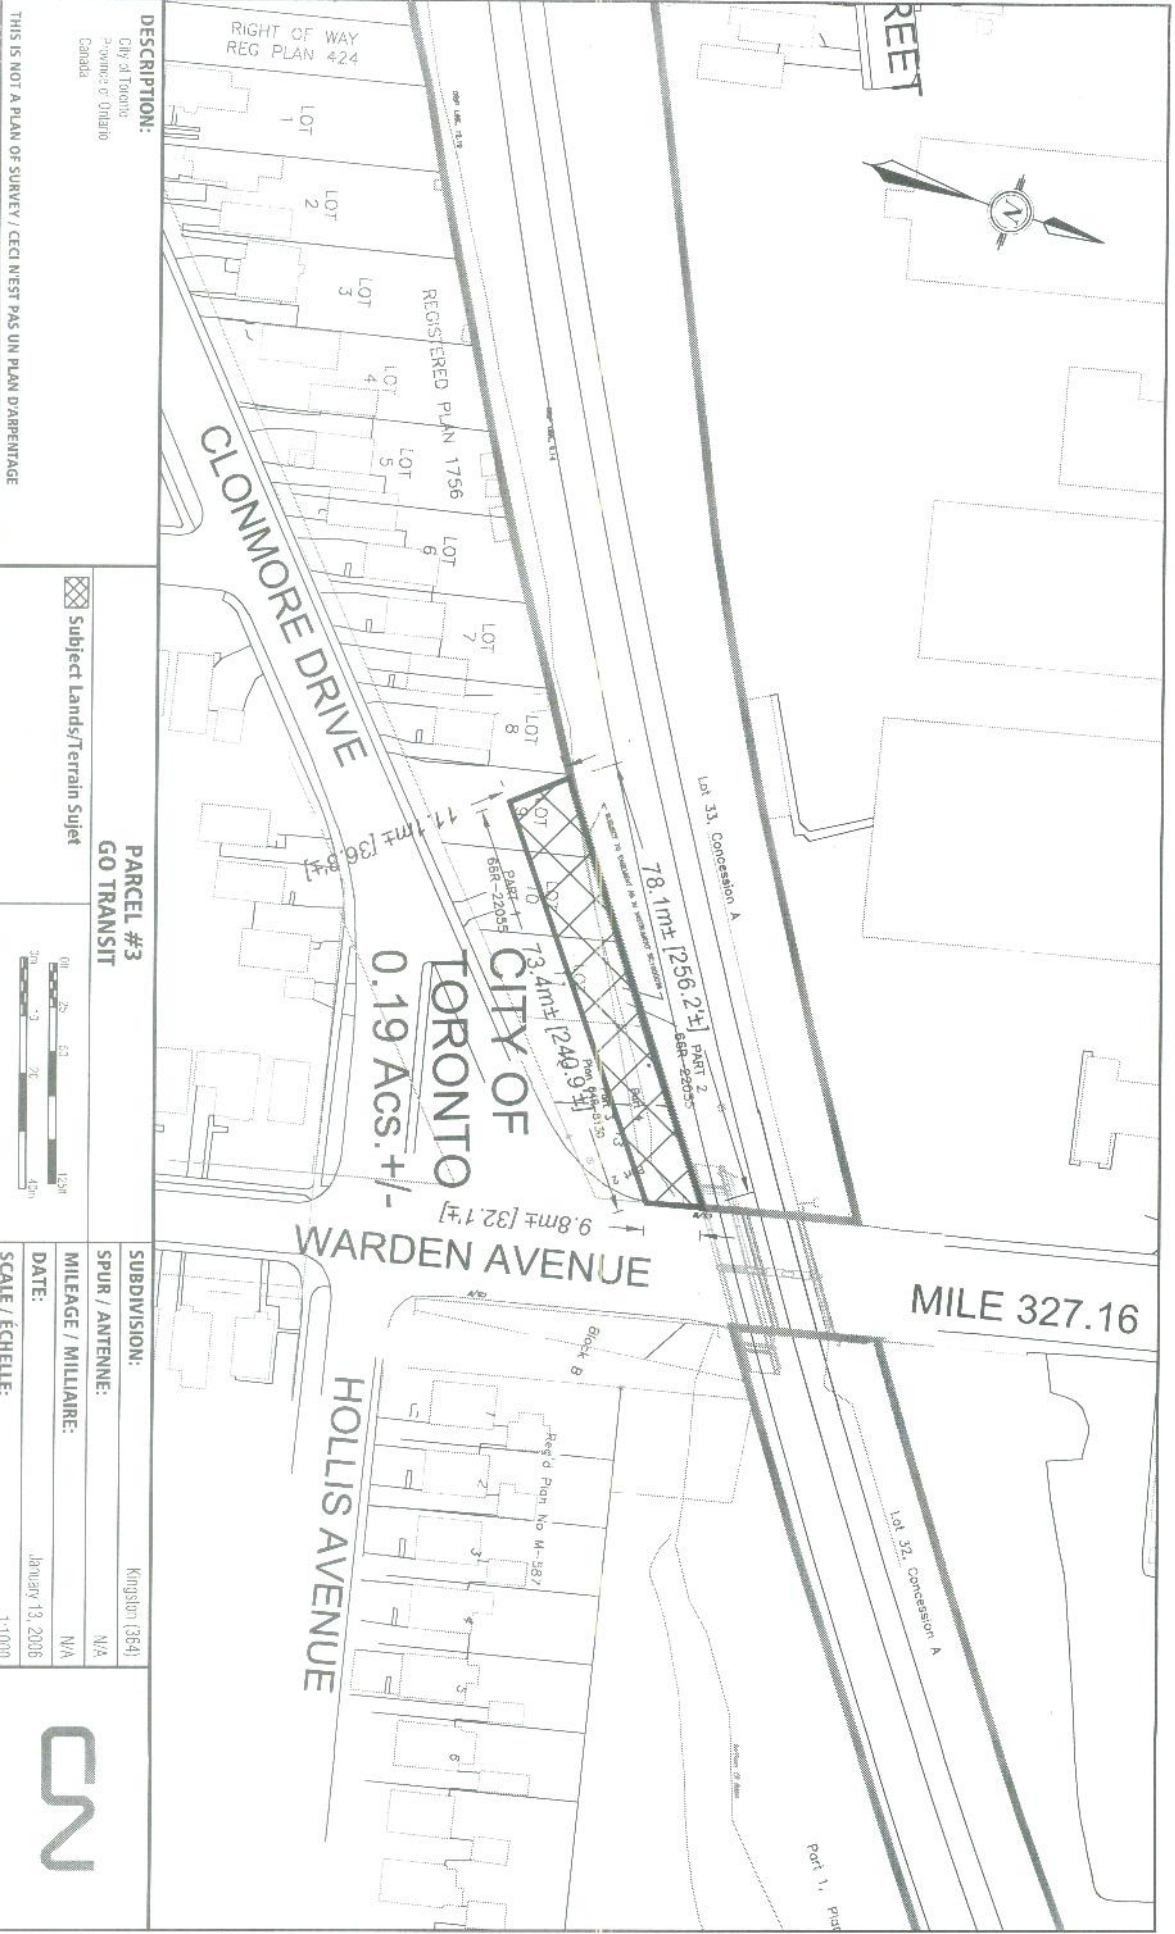

**DESCRIPTION:**  
 City of Toronto  
 Province of Ontario  
 Canada

THIS IS NOT A PLAN OF SURVEY / CECI N'EST PAS UN PLAN D'ARRENTAGE

Subject Lands/Terrain Sujet

**PARCEL #1**  
**GO TRANSIT**

**SUBDIVISION:** Kingston (384)  
**SPUR / ANTENNE:** N/A  
**MILEAGE / MILLAIRE:** N/A  
**DATE:** January 13, 2006  
**SCALE / ÉCHELLE:** 1:1000

**DESCRIPTION:**  
 City of Toronto  
 Province of Ontario  
 Canada

Subject Lands/Terrain Sujet

**PARCEL #3**  
**GO TRANSIT**

**SUBDIVISION:** Kingston (364)  
**SPUR / ANTENNE:** N/A  
**MILEAGE / MILLAIRE:** N/A  
**DATE:** January 13, 2006  
**SCALE / ÉCHELLE:** 1:1000

**DESCRIPTION:**  
 City of Toronto  
 Province of Ontario  
 Canada

THIS IS NOT A PLAN OF SURVEY / CECI NEST PAS UN PLAN D'ARRENTAGE

Subject Lands/Terrain Sujet

**PARCEL #4**  
**GO TRANSIT**

**SUBDIVISION:** Kingston (384)  
**SPUR / ANTENNE:** N/A  
**MILEAGE / MILLAIRE:** N/A  
**DATE:** January 13, 2006  
**SCALE / ECHELLE:** 1:1000

**DESCRIPTION:**  
 City of Toronto  
 Province of Ontario  
 Canada

THIS IS NOT A PLAN OF SURVEY / CECI N'EST PAS UN PLAN D'ARRENTAGE

Subject Lands/Terrain Sujet

**PARCEL #10**  
**GO TRANSIT**

**CITY OF TORONTO**  
**0.31 Acs. +/-**  
 Part of Lot 31,  
 Concession B