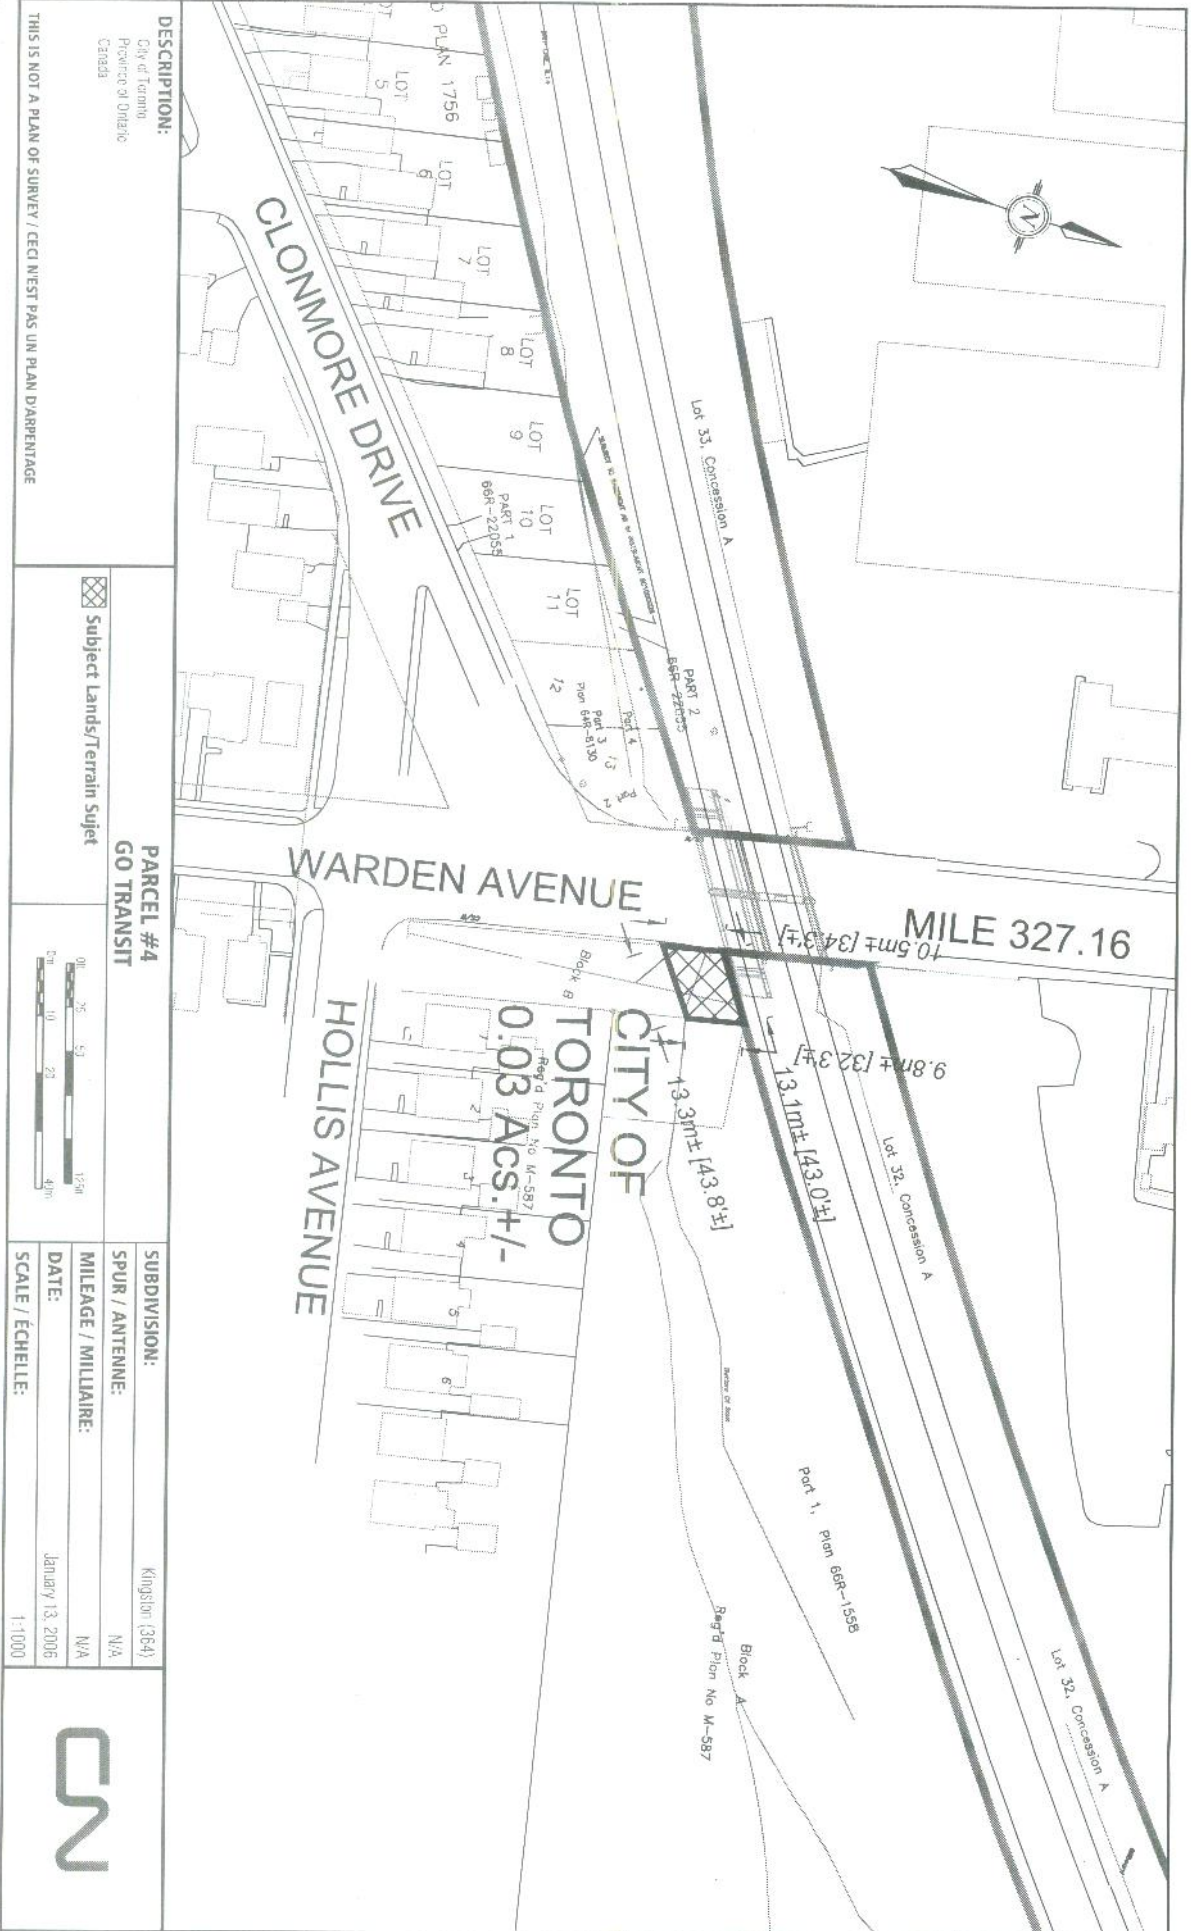

**DESCRIPTION:**  
 City of Toronto  
 Province of Ontario  
 Canada

THIS IS NOT A PLAN OF SURVEY / CECI N'EST PAS UN PLAN D'ARRENTAGE

Subject Lands/Terrain Sujet

**PARCEL #1**  
**GO TRANSIT**

**SUBDIVISION:** Kingston (384)  
**SPUR / ANTENNE:** N/A  
**MILEAGE / MILLAIRE:** N/A  
**DATE:** January 13, 2006  
**SCALE / ÉCHELLE:** 1:1000

**DESCRIPTION:**  
 City of Toronto  
 Province of Ontario  
 Canada

Subject Lands/Terrain Sujet

**PARCEL #3**  
**GO TRANSIT**

**SUBDIVISION:** Kingston (364)  
**SPUR / ANTENNE:** N/A  
**MILEAGE / MILLAIRE:** N/A  
**DATE:** January 13, 2006  
**SCALE / ÉCHELLE:** 1:1000

**DESCRIPTION:**  
 City of Toronto  
 Province of Ontario  
 Canada

THIS IS NOT A PLAN OF SURVEY / CECI NEST PAS UN PLAN D'ARRENTAGE

Subject Lands/Terrain Sujet

**PARCEL #4**  
**GO TRANSIT**

**SUBDIVISION:** Kingston (384)  
**SPUR / ANTENNE:** N/A  
**MILEAGE / MILLAIRE:** N/A  
**DATE:** January 13, 2006  
**SCALE / ECHELLE:** 1:1000

**DESCRIPTION:**  
 City of Toronto  
 Province of Ontario  
 Canada

THIS IS NOT A PLAN OF SURVEY / CECI N'EST PAS UN PLAN D'ARRENTAGE

Subject Lands/Terrain Sujet

**PARCEL #10**  
**GO TRANSIT**

**CITY OF TORONTO**  
**0.31 Acs. +/-**  
 Part of Lot 31,  
 Concession B