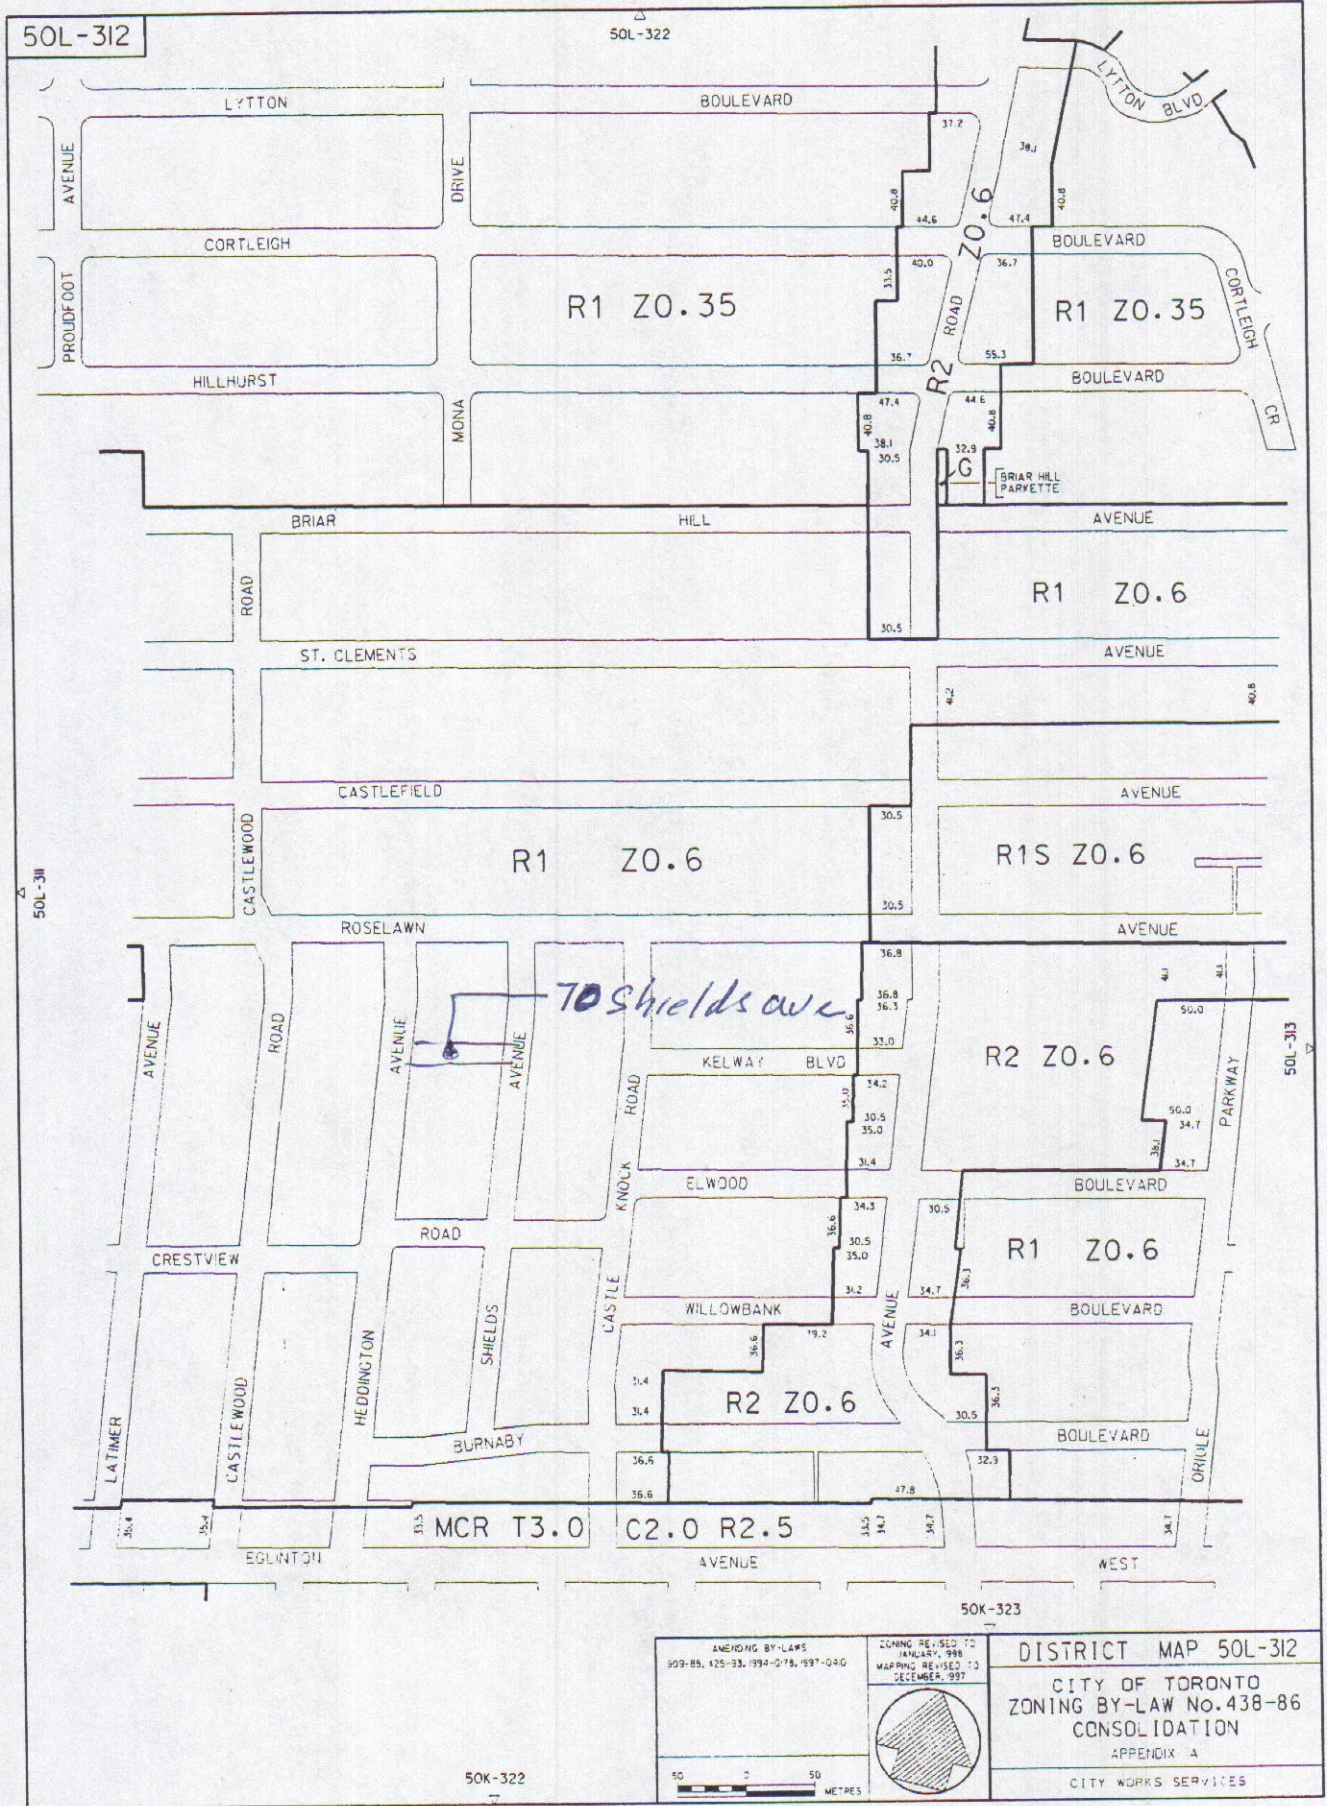

Attachment - 1

AMENDING BY-LAWS
509-85, 125-88, 194-078, 197-040

DISTRICT MAP 50L-312

CITY OF TORONTO
ZONING BY-LAW No. 438-86
CONSOLIDATION
APPENDIX A

CITY WORKS SERVICES

50K-322

50 0 50 METRES