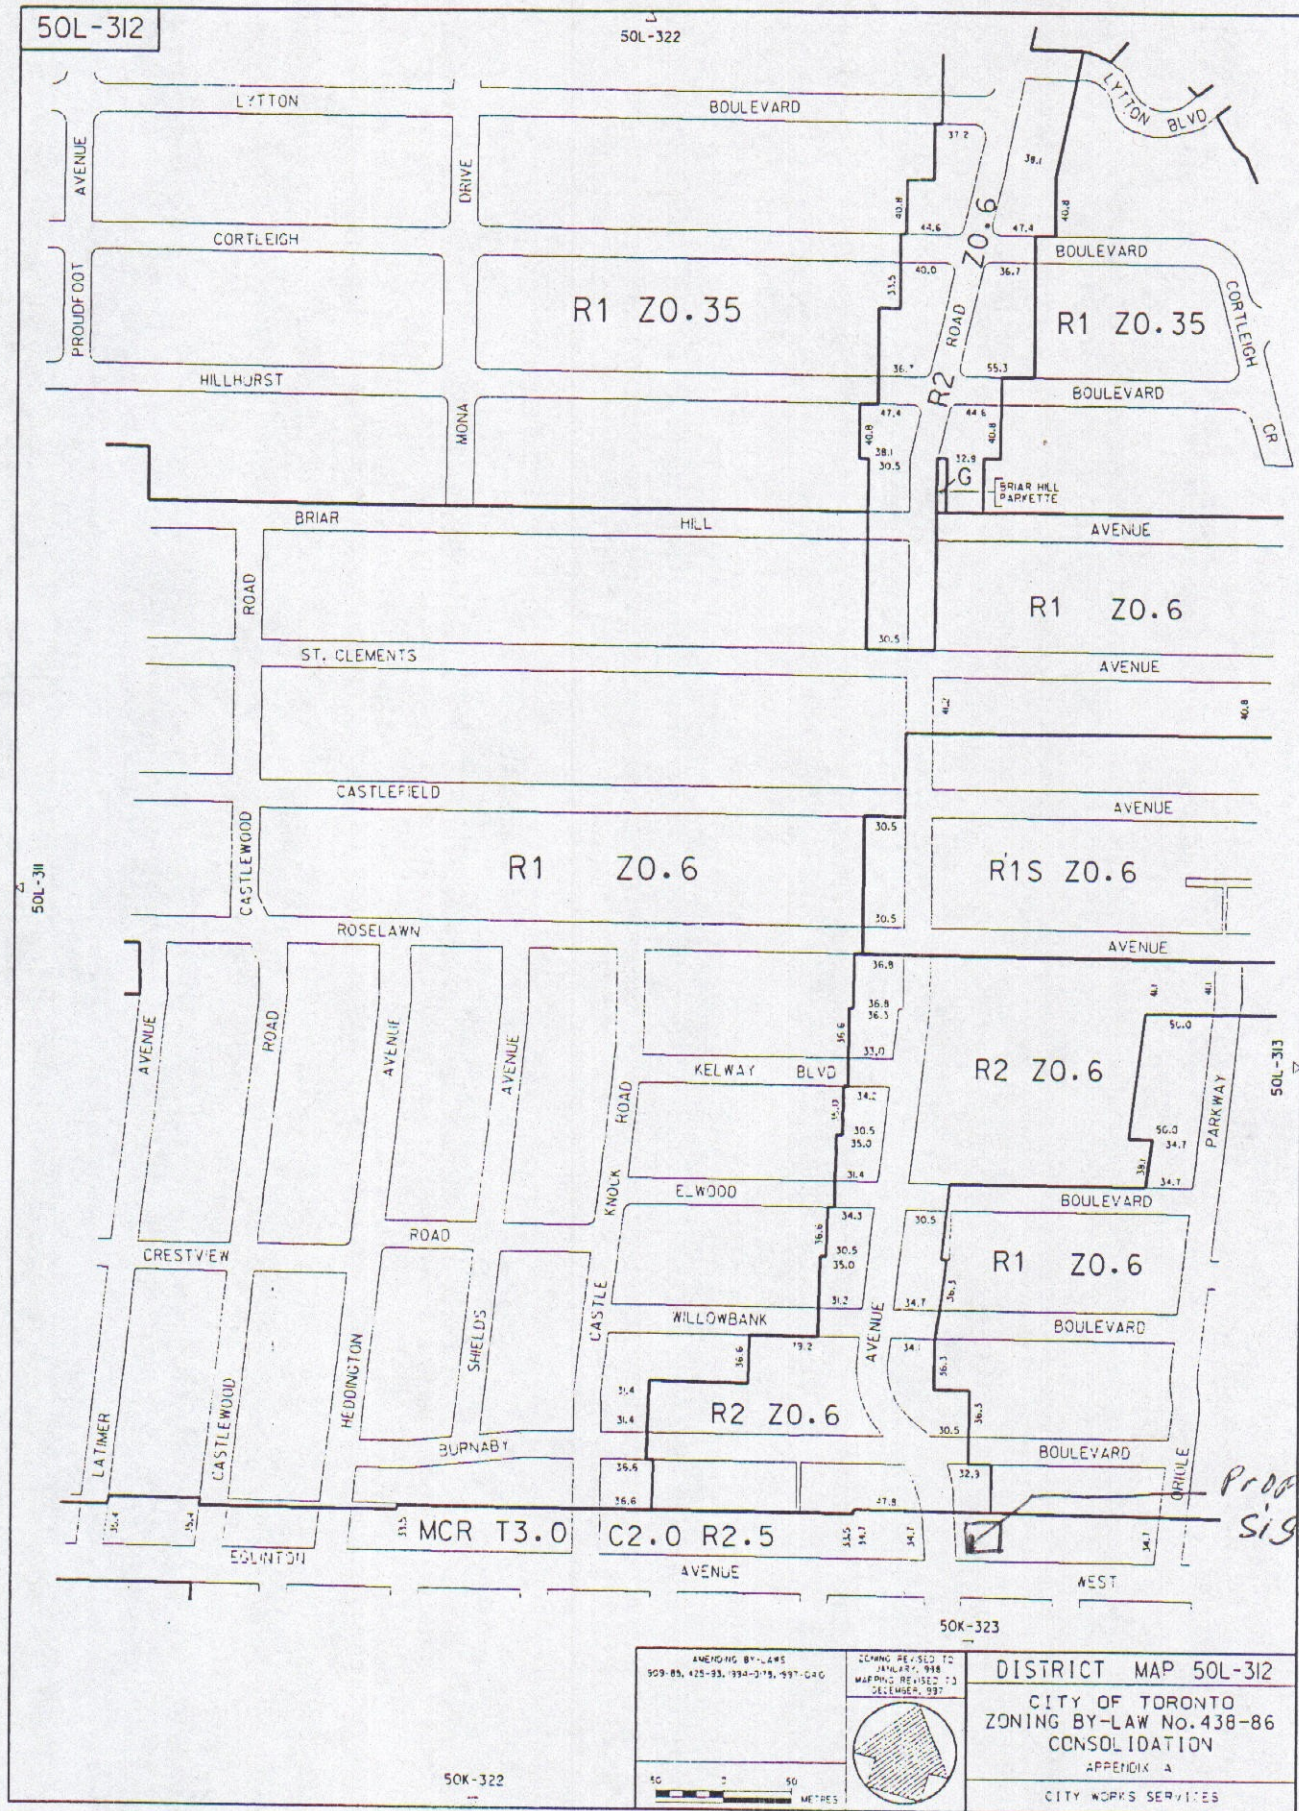

Attachment-1

AMENDING BY-LAW
909-85, 425-93, 930-278, 997-C40

CHANGING REVISÉ TO
JANUARY, 1998
MAPPING REVISÉ TO
DECEMBER, 1997

DISTRICT MAP 50L-312
CITY OF TORONTO
ZONING BY-LAW No. 438-86
CONSOLIDATION
APPENDIX A
CITY WORKS SERVICES

Proposed Sign