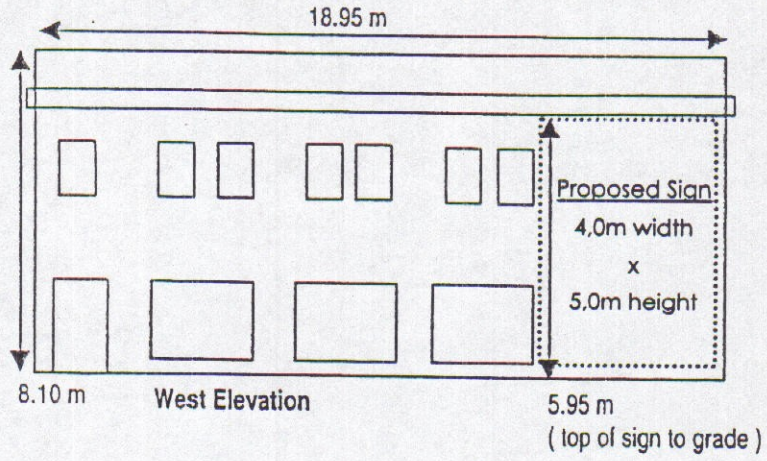

TITAN

WORLDWIDE

Proposed Facia Sign
1041 Avenue Road
West Elevation
5m H x 4m W