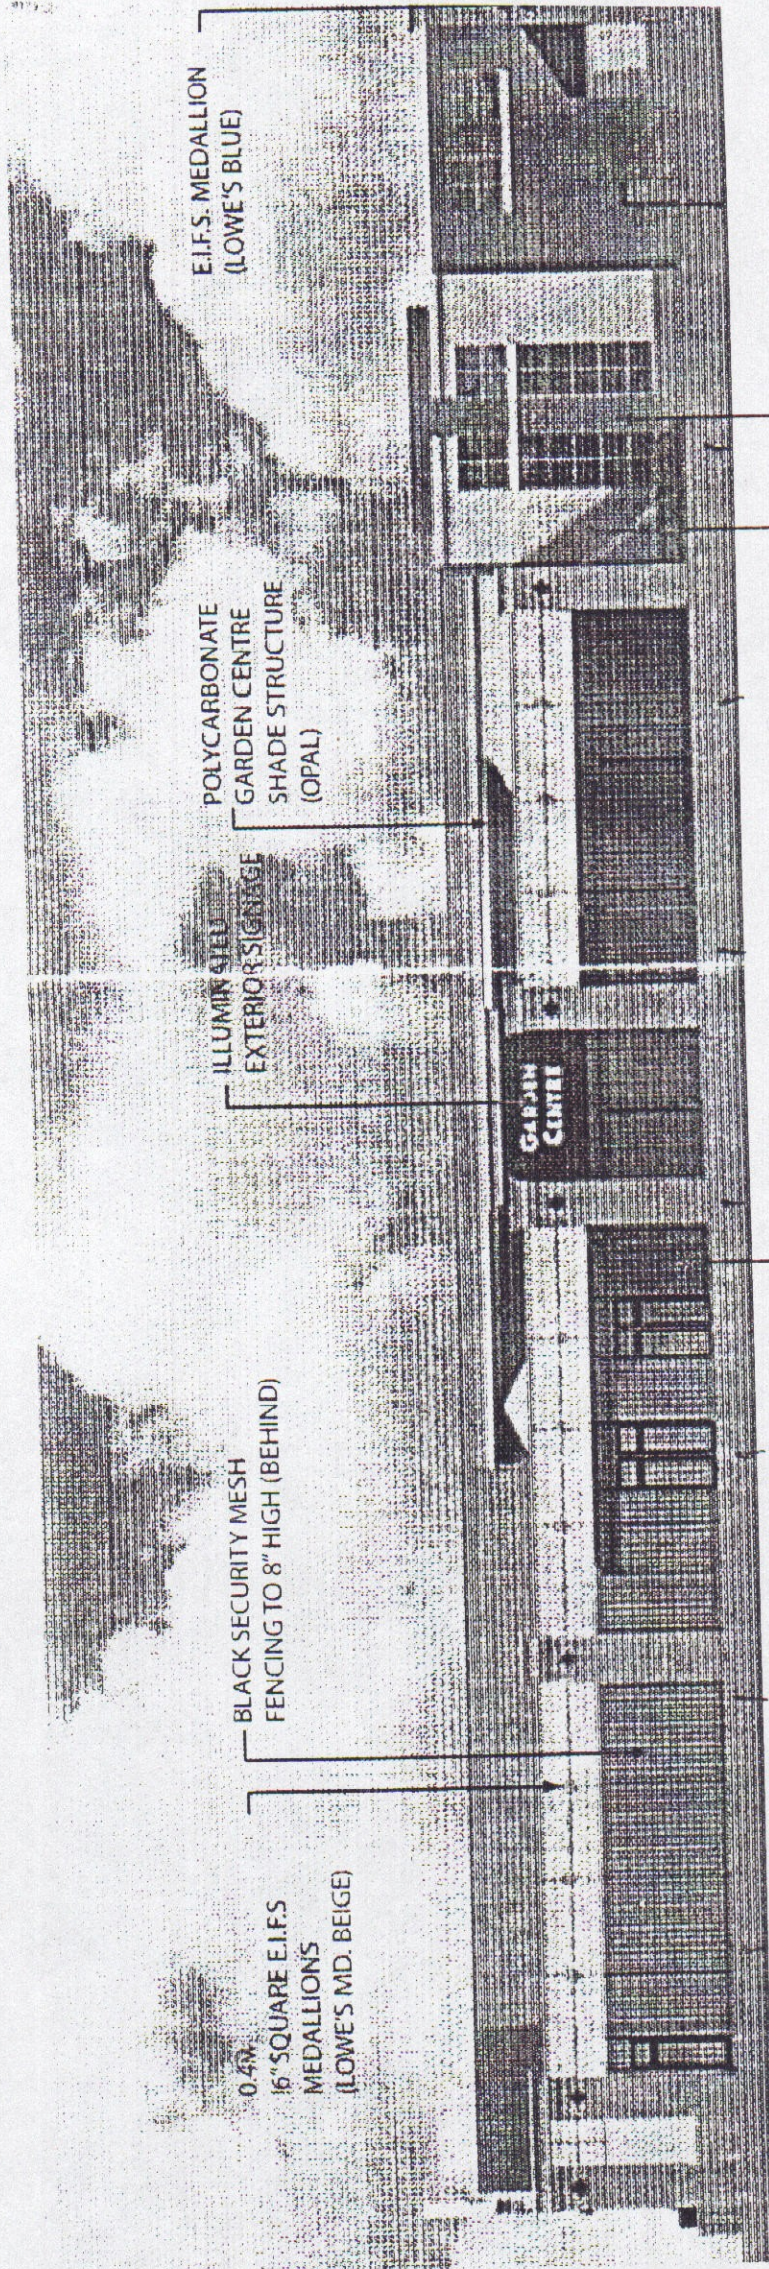

Attachment 2a

MASOI  
PTD. BI

BRICK

E.I.F.S  
(LOWE'S LT. BEIGE)

4.26M (14'-0")  
PTD. BLACK 1" TUBULAR STEEL  
DECORATIVE FENCING

BLACK SECURITY MESH  
FENCING TO 8" HIGH (BEHIND)

ILLUMINATED  
ALUMINUM  
EXTERIOR SIGNAGE