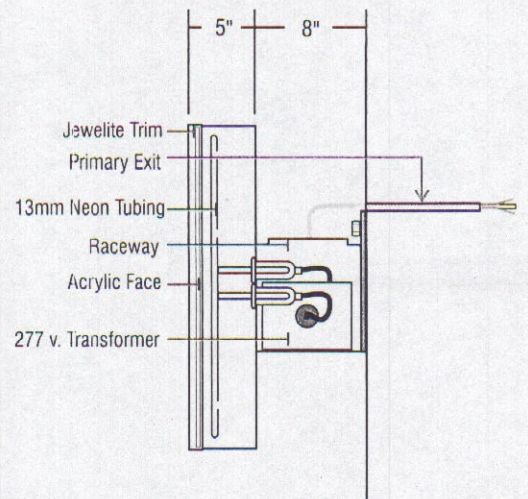

### Standard "INDOOR LUMBER YARD" Letters w/ raceways

2'-2"/ 1'-8" illuminated letters of fabricated & welded aluminum. Returns finished in acrylic urethane enamel to match Lowe's blue (interior - white).

Faces of 3/16" white AcrySteel w/ 1" Jewelite trim to match Lowe's blue.

Internal illumination by multiple rows of 13mm white neon tubing w/ electrodes into glass housings. Transformers (60ma) & wiring located in continuous aluminum raceways. All wiring UL approved (277v). Disconnect switch on end of each raceway.

Raceways finished to match fascia.

SECONDARY LIGHTED LETTERS

**I.L.Y. Letters / Raceway**

General Specifications