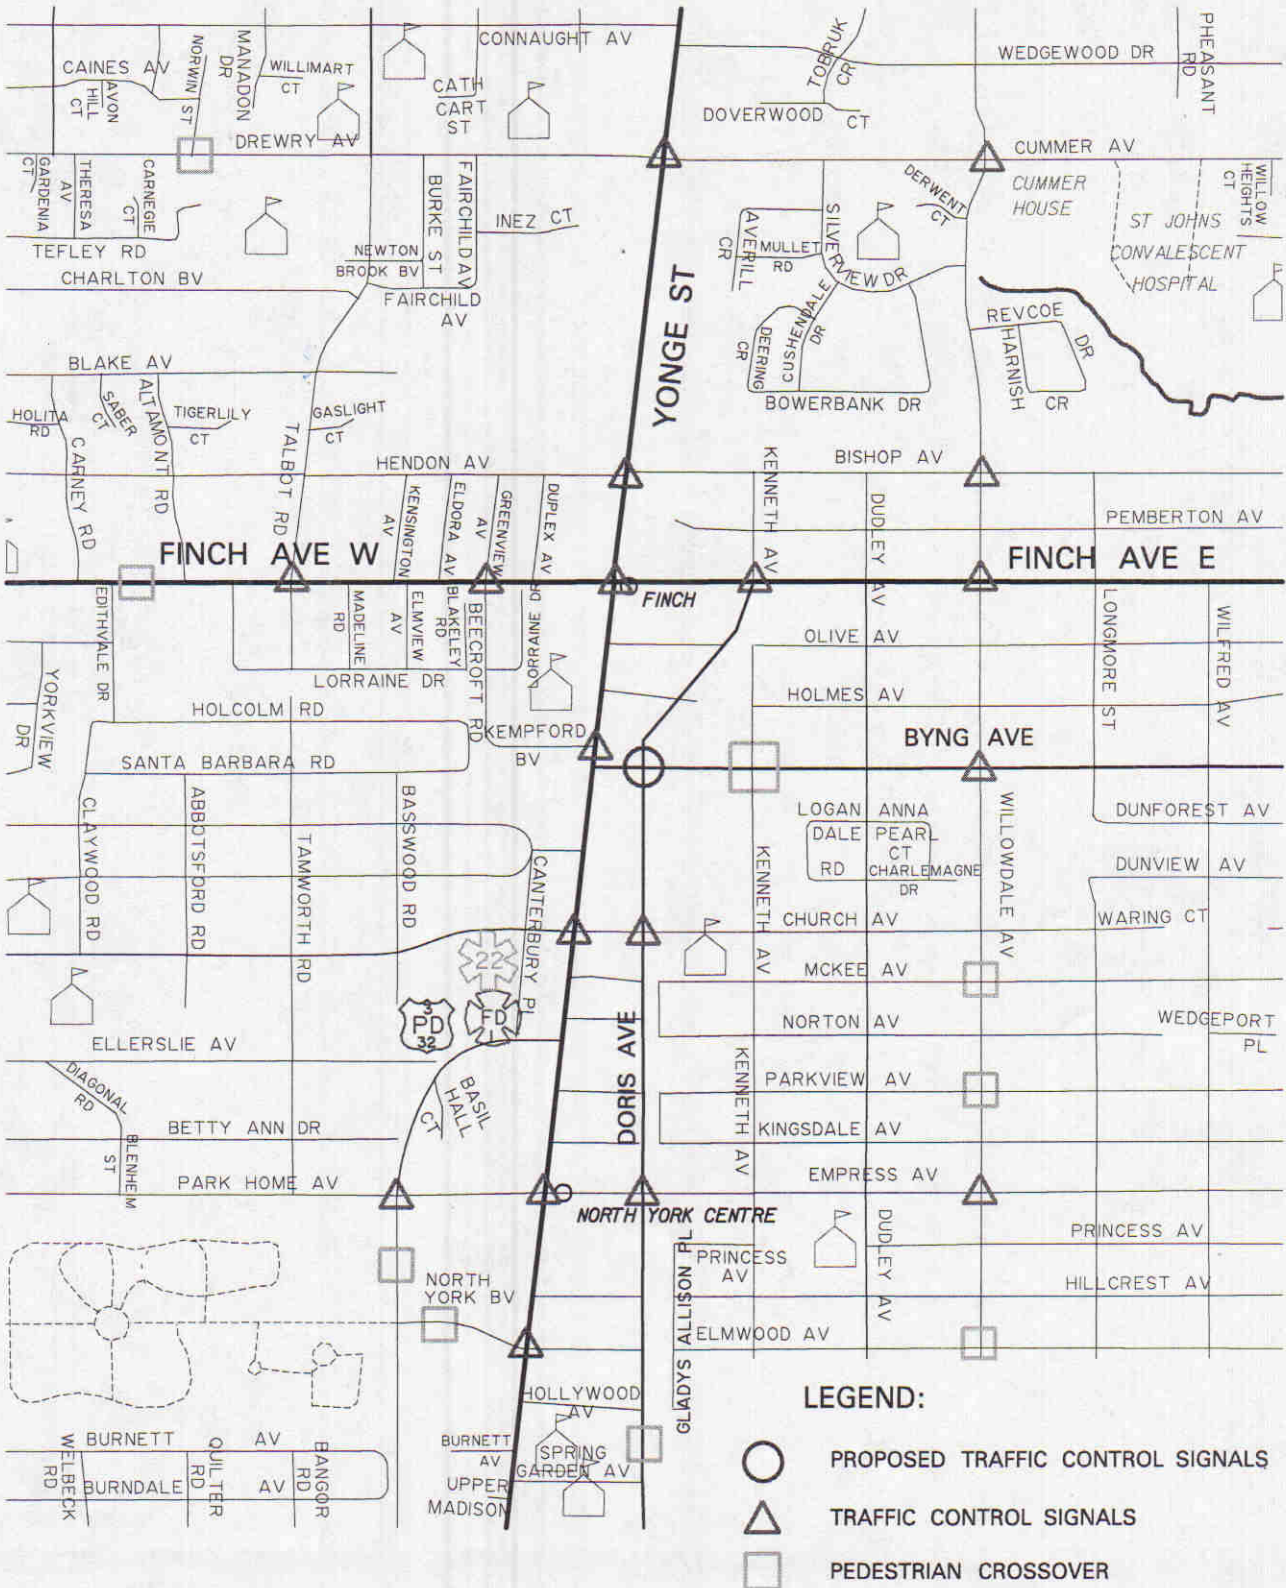

nycc07098tsny-map

LOCATION
DORIS AVENUE AT
BYNG AVENUE

TRAFFIC CONTROL SIGNALS