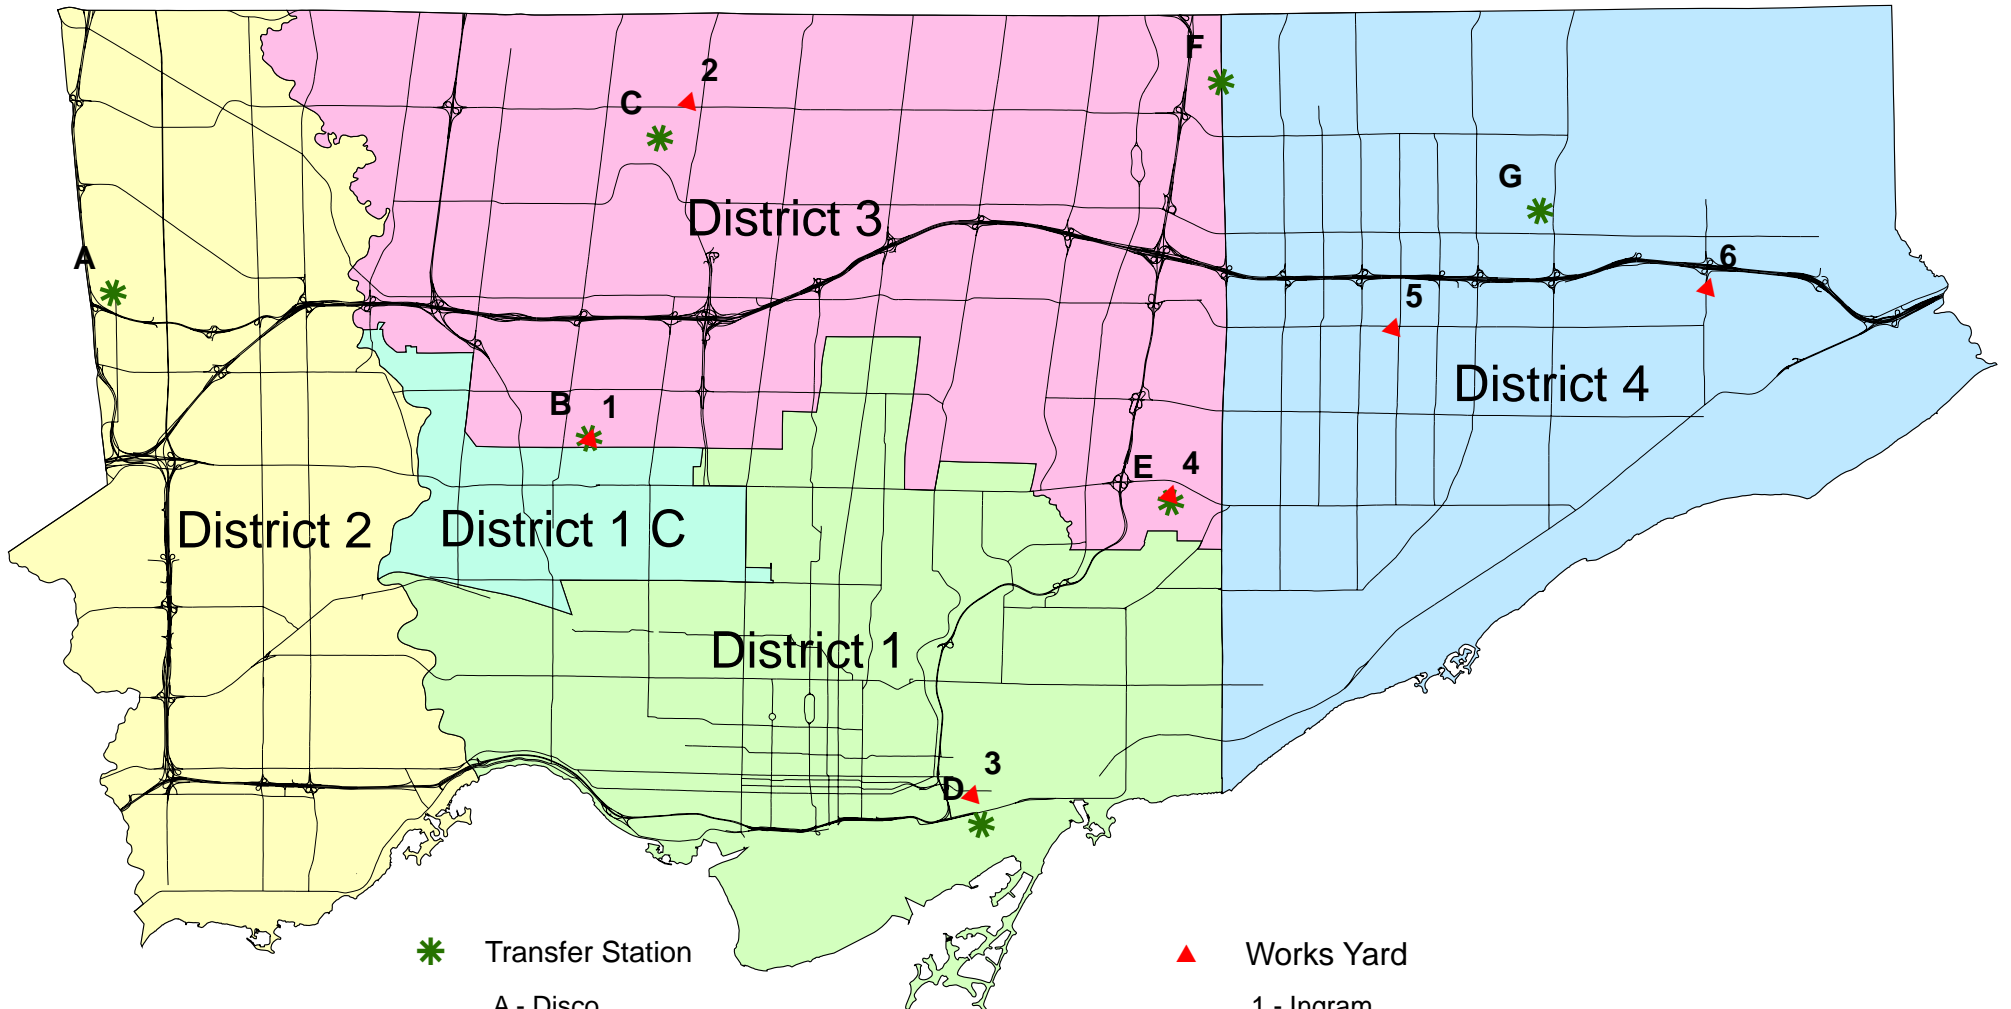

Existing SWM Collection Districts / Yards

* Transfer Station

▲ Works Yard

- A - Disco
- B - Ingram
- C - Dufferin
- D - Commissioners
- E - Bermondsey
- F - Victoria Park
- G - Scarborough

- 1 - Ingram
- 2 - Finch
- 3 - Booth
- 4 - Bermondsey
- 5 - Ellesmere
- 6 - Morningside