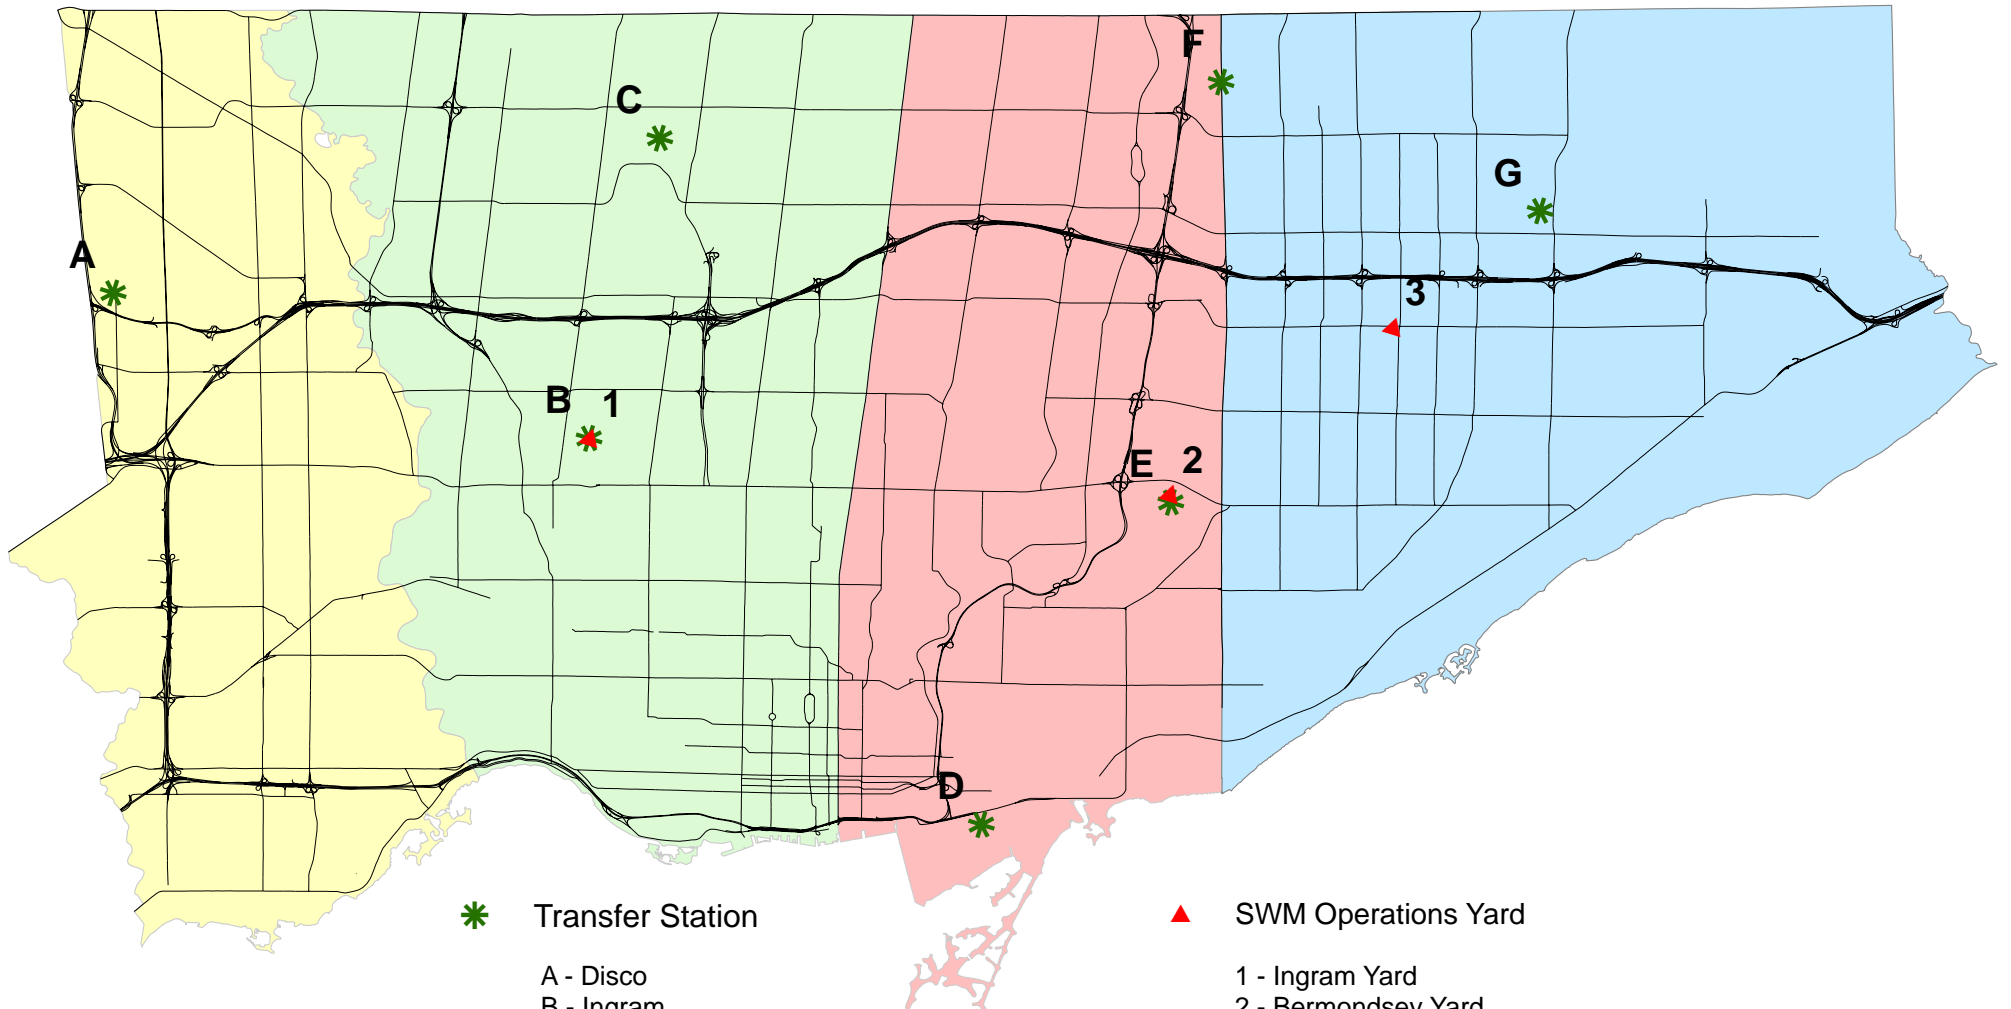

Proposed SWM Collection Districts / Yards

* Transfer Station

▲ SWM Operations Yard

- A - Disco
- B - Ingram
- C - Dufferin
- D - Commissioners
- E - Bermondsey
- F - Victoria Park
- G - Scarborough

- 1 - Ingram Yard
- 2 - Bermondsey Yard
- 3 - Ellesmere Yard