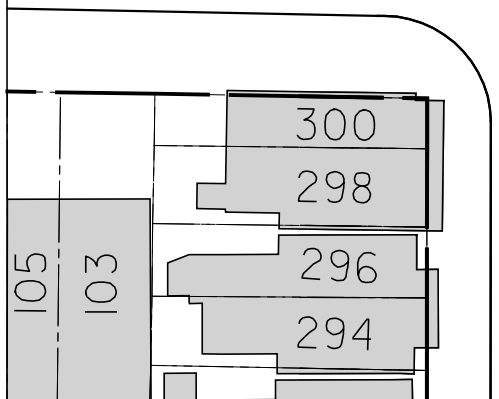

OSSINGTON CRES

OSSINGTON AVE

70.0m

ST. LUKE  
CATHOLIC SCHOOL

LEGEND

EXISTING SCHOOL BUS  
LOADING ZONE (TO REMAIN)

PROPOSED NO STOPPING  
7:00A.M - 4:00P.M., MON. - FRI

HARRISON ST

OSSINGTON AVENUE (EAST SIDE)  
BETWEEN  
HARRISON STREET AND A POINT 70m NORTH  
PROPOSED NO STOPPING AREA