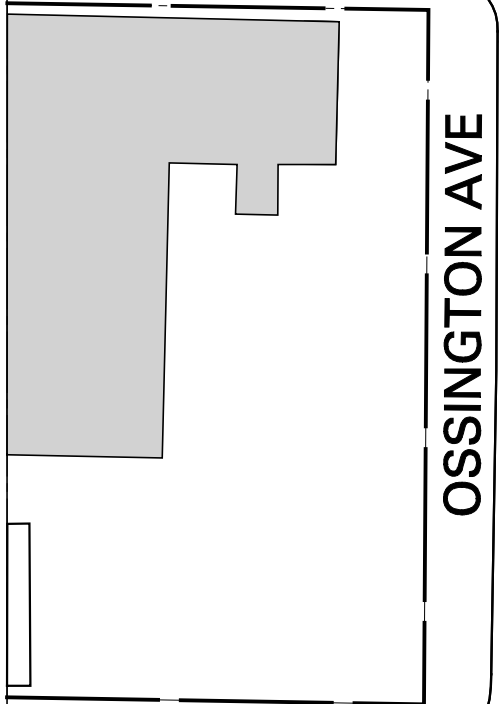

OSSINGTON CRES

OSSINGTON AVE

70.0m

ST. LUKE  
CATHOLIC SCHOOL

LEGEND

EXISTING SCHOOL BUS  
LOADING ZONE (TO REMAIN)

PROPOSED NO STOPPING  
7:00A.M - 4:00P.M., MON. - FRI

HARRISON ST

OSSINGTON AVENUE (EAST SIDE)  
BETWEEN  
HARRISON STREET AND A POINT 70m NORTH  
PROPOSED NO STOPPING AREA