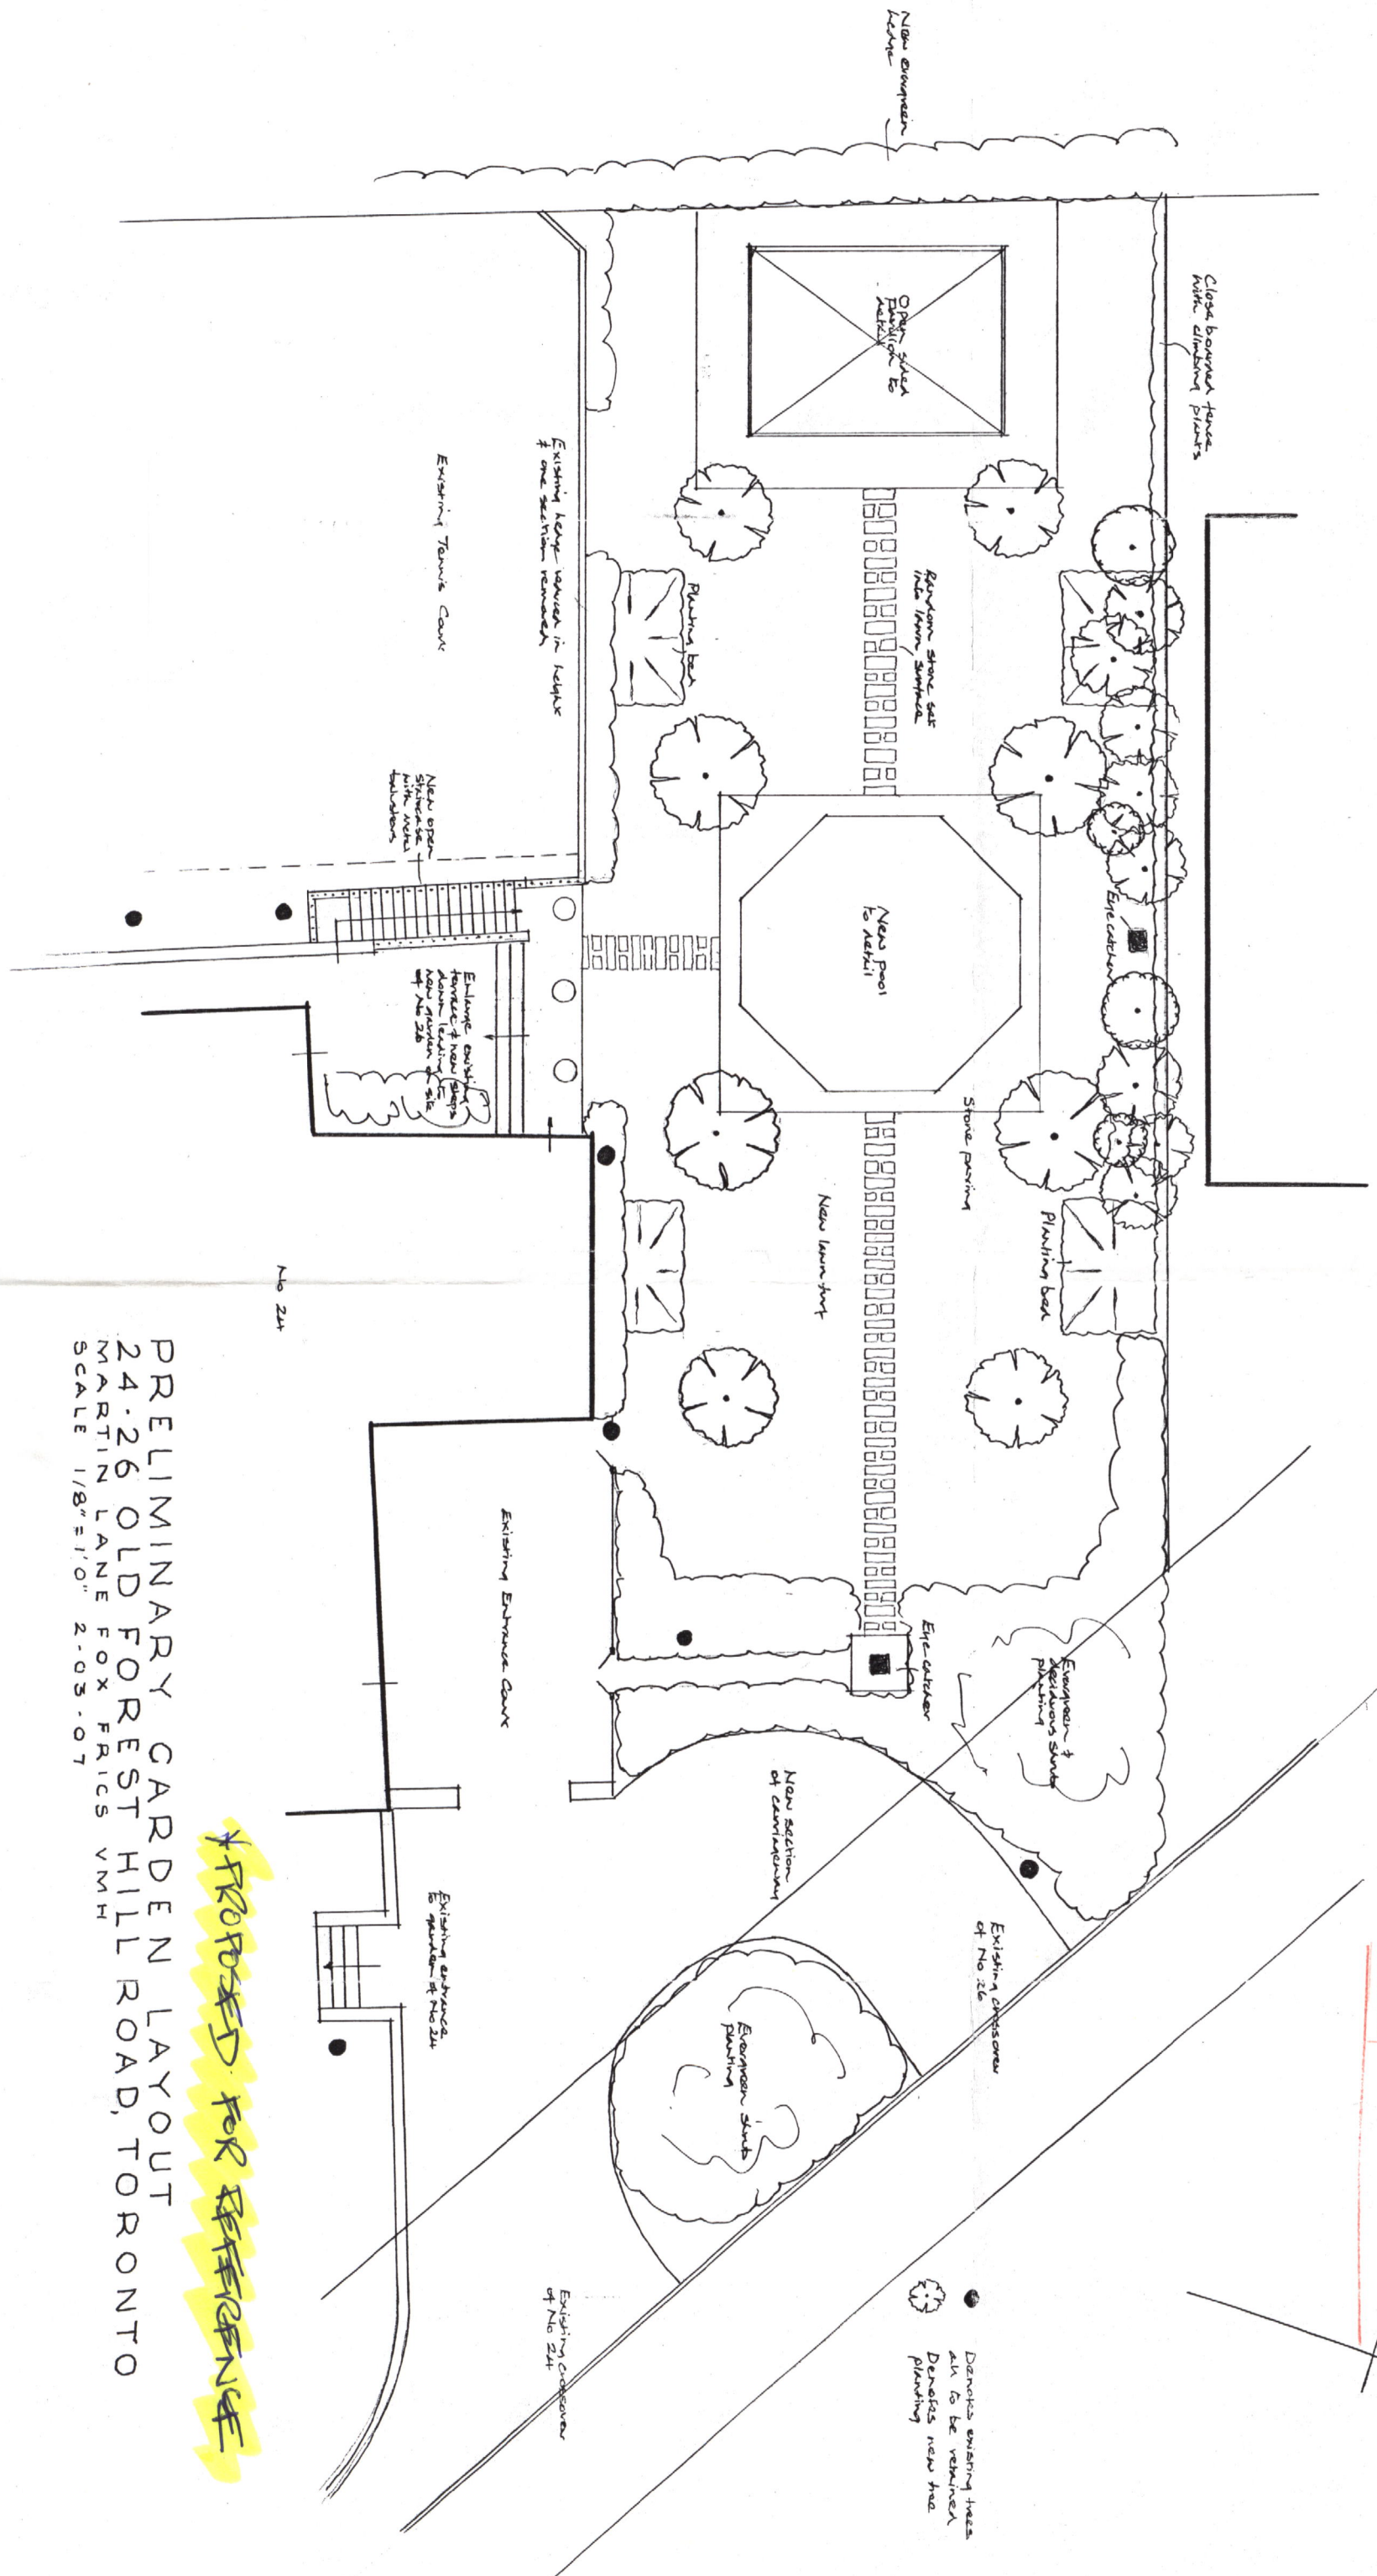

ZONING	
O.B.C.	
FIRE SERVICES	

N

● Denotes existing trees
 ○ Denotes new tree planting

PROPOSED FOR REFERENCE

PRELIMINARY GARDEN LAYOUT
 24-26 OLD FOREST HILL ROAD, TORONTO
 MARTIN LANE FOX FRICS VMH
 SCALE 1/8"=1'0" 2-03-07