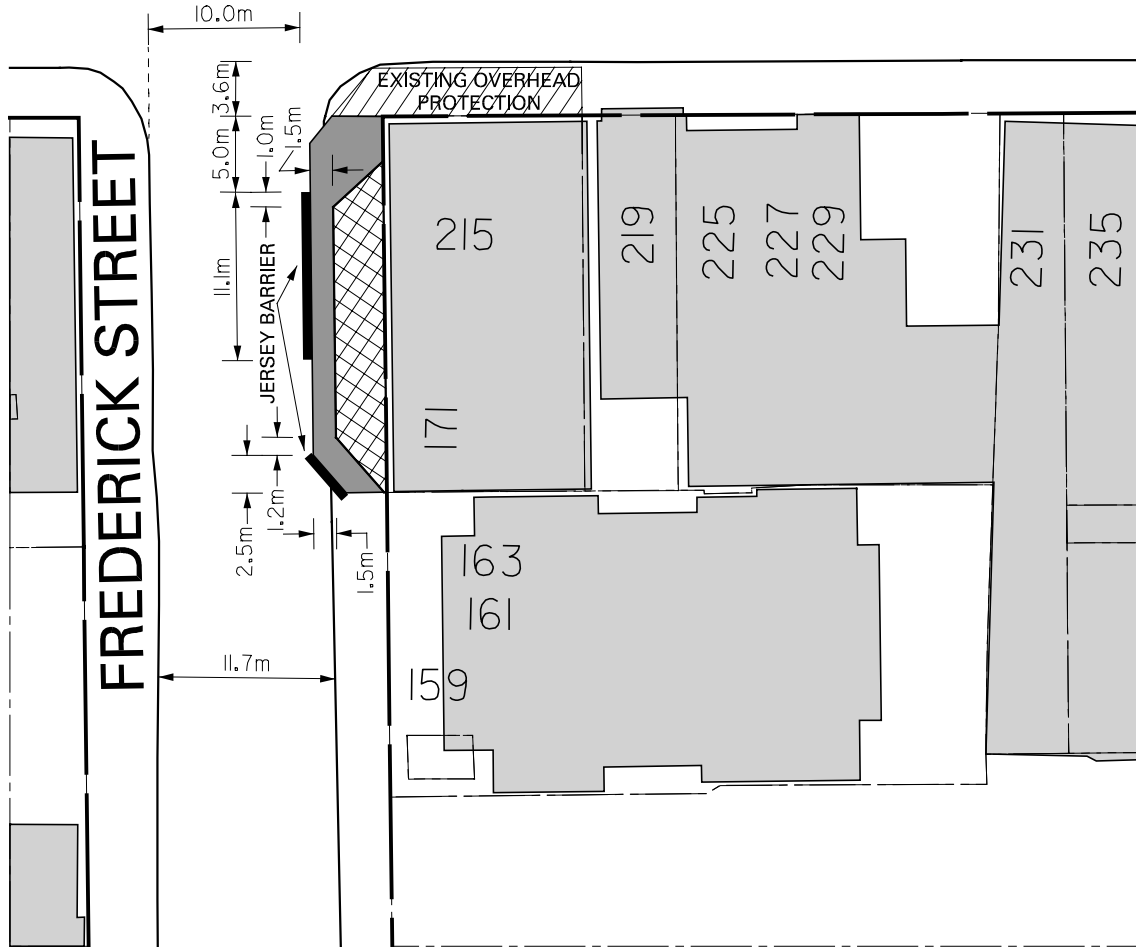

KING STREET EAST

LEGEND

-  PROPOSED CONSTRUCTION STAGING AREA
-  PROPOSED COVERED PEDESTRIAN WALKWAY

NOTE:

INFORMATION ON THIS PLAN IS BASED ON OFFICE RECORDS AND IS SUBJECT TO FIELD VERIFICATION.

ALL DIMENSIONS ARE APPROXIMATE.

215 KING STREET EAST PROPOSED CONSTRUCTION STAGING AREA