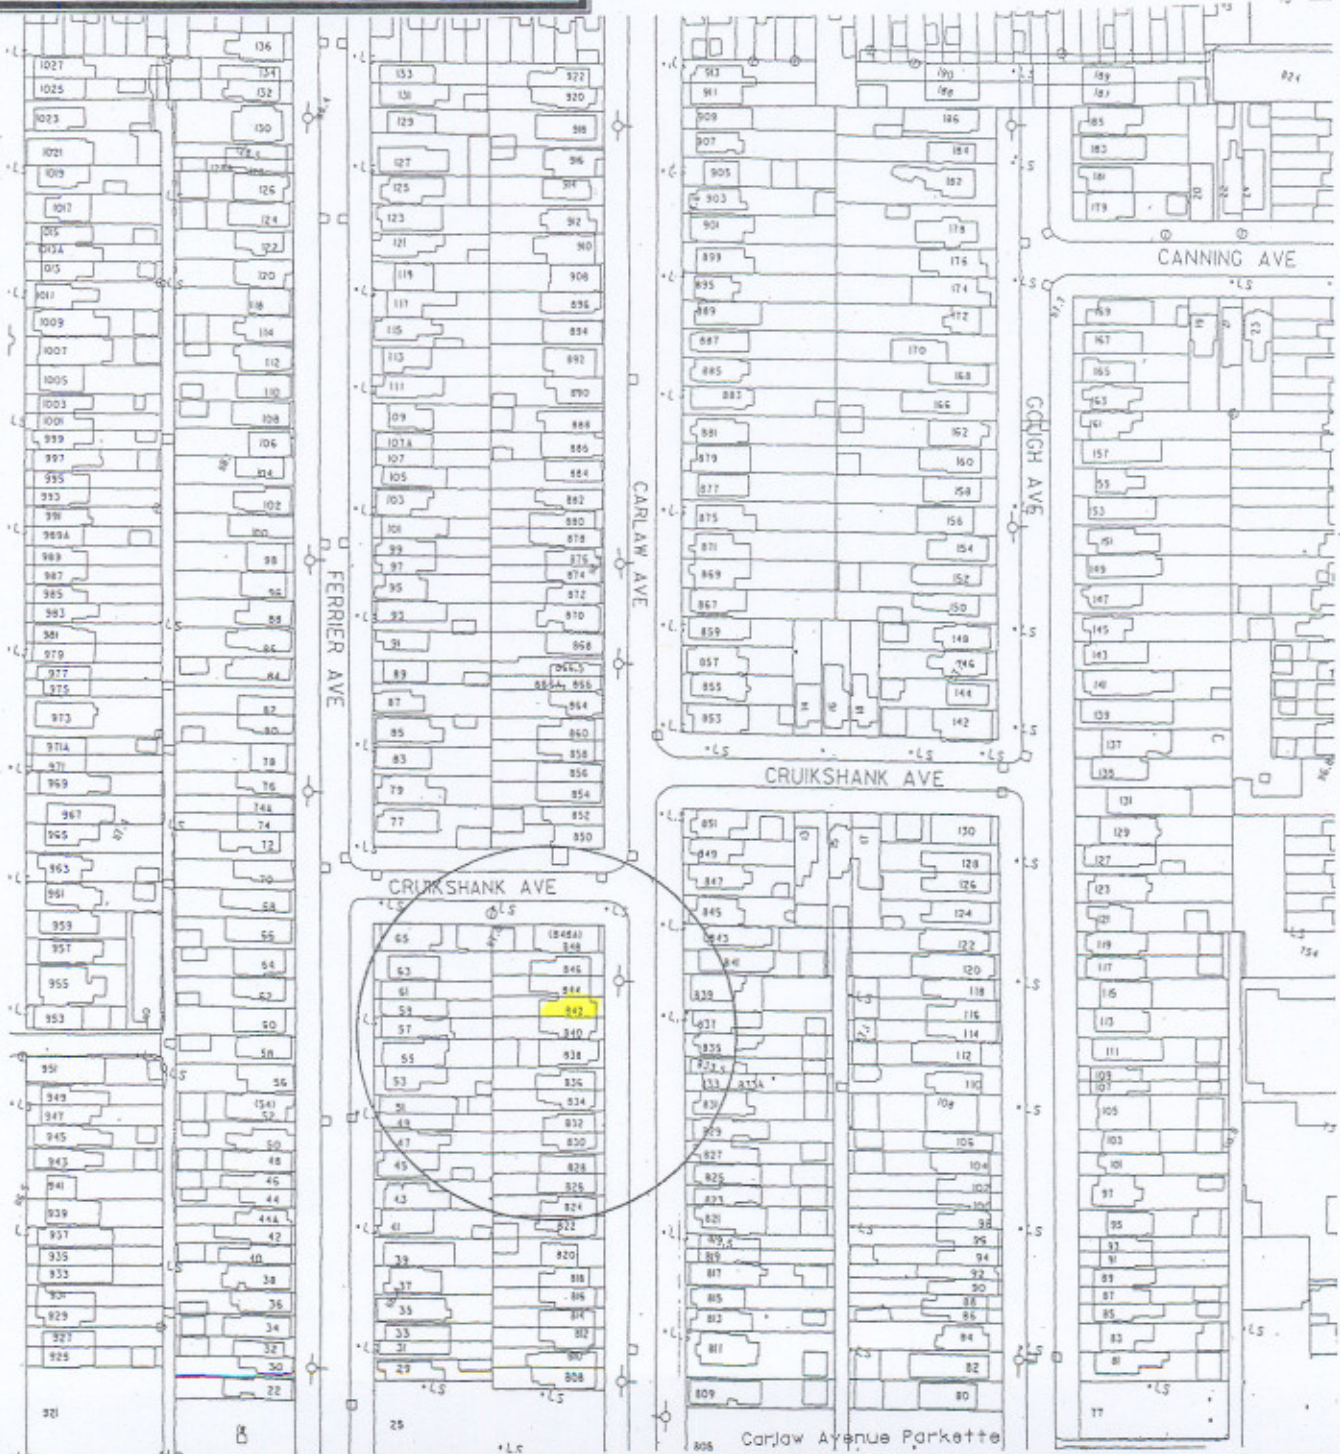

Licensed Locations  
Number of Parking Spaces

Loc.	FYP	DFYP	DW	RBP	CBP
836			1		
845	2				

APPENDIX "B"  
842 Carlaw Avenue

Danforth Avenue