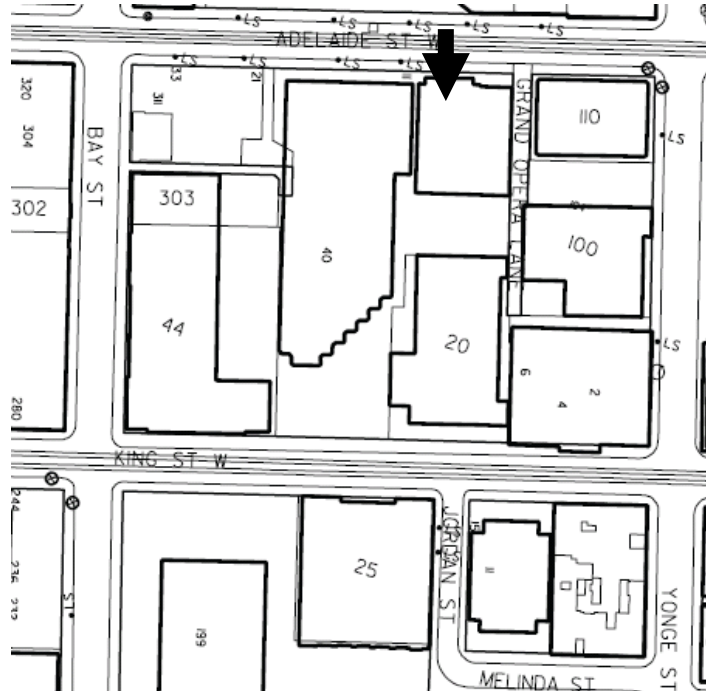

LOCATION MAP AND PHOTOGRAPH: 40 KING STREET WEST ATTACHMENT NO. 8A

The location of the John McKay Store façade at 40 King Street West, identified for convenience purposes as 11 Adelaide Street West, is indicated by the arrow (the exact boundaries of the property are not shown)

Principal (north) façade of the John McKay Store